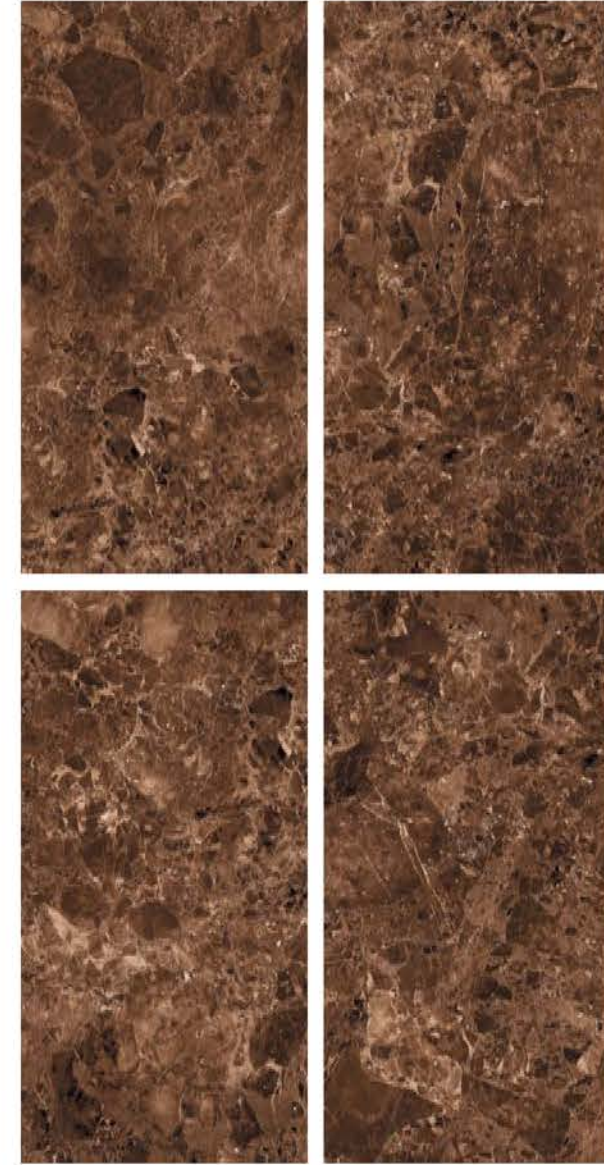

SUPER
HIGHGLOSS
COLLECTION

| Size
600x
1200mm

| Surface
Super Highgloss

| Random
04

**EMPRADOR
COFFE**