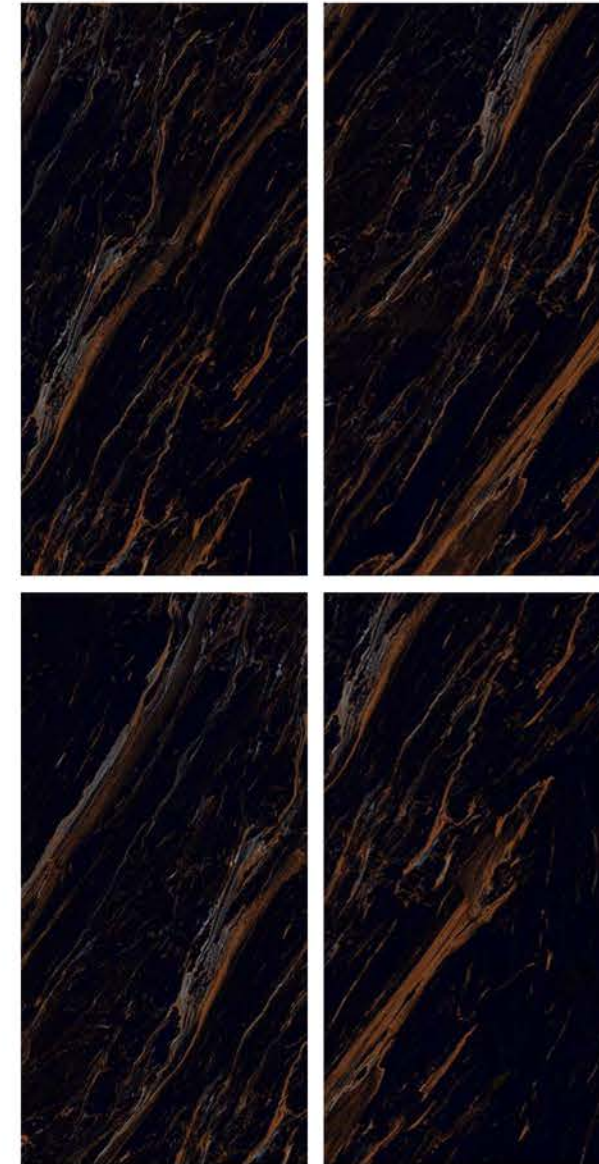

SUPER
HIGHGLOSS
COLLECTION

| Size
600x
1200mm

| Surface
Super Highgloss

| Random
04

**BLACK
RIDE**