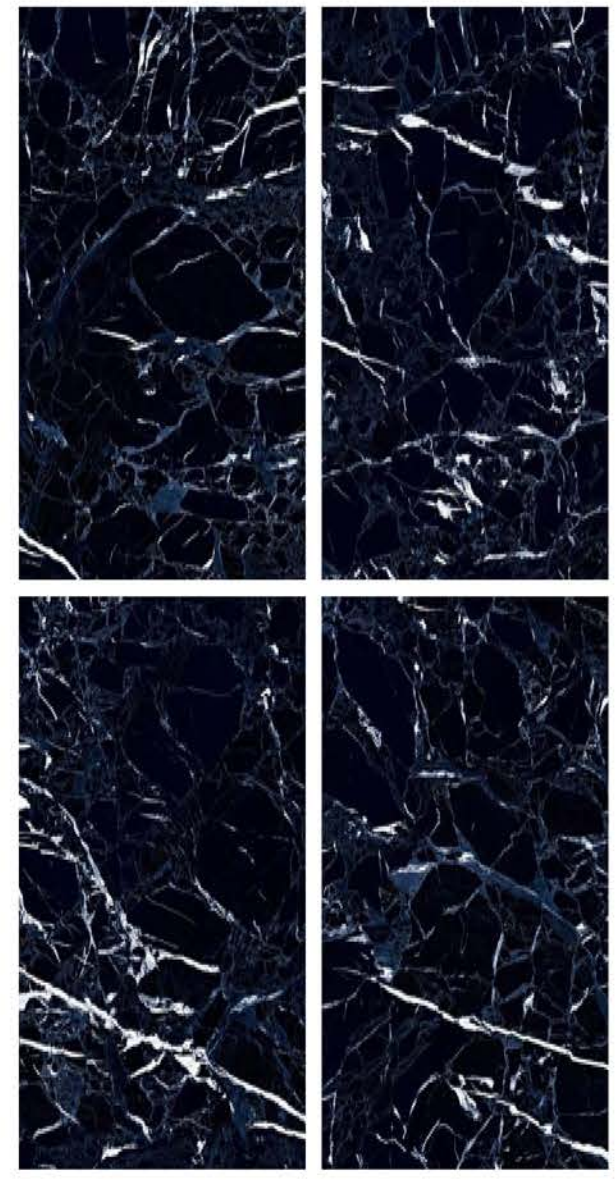

SUPER
HIGHGLOSS
COLLECTION

| Size
600x
1200mm

| Surface
Super Highgloss

| Random
04

**DENMARK
BLUE**

| Wall
DENMARK BLUE

SUPER
HIGHGLOSS
COLLECTION

SUPER
HIGHGLOSS
COLLECTION