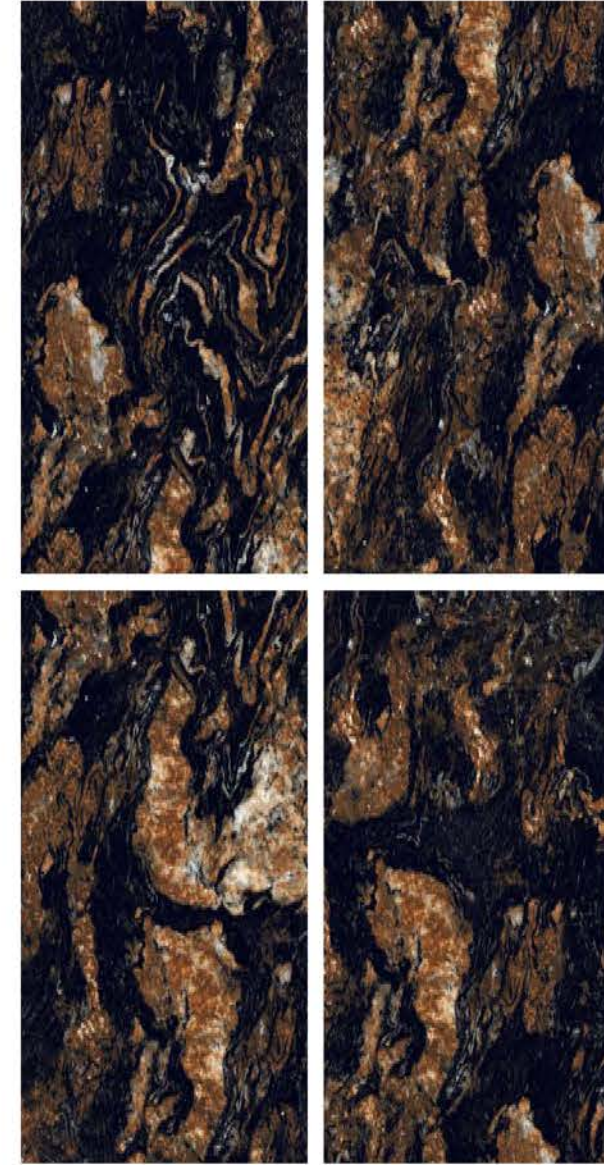

SUPER
HIGHGLOSS
COLLECTION

| Size
600x
1200mm

| Surface
Super Highgloss

| Random
04

TOASTER