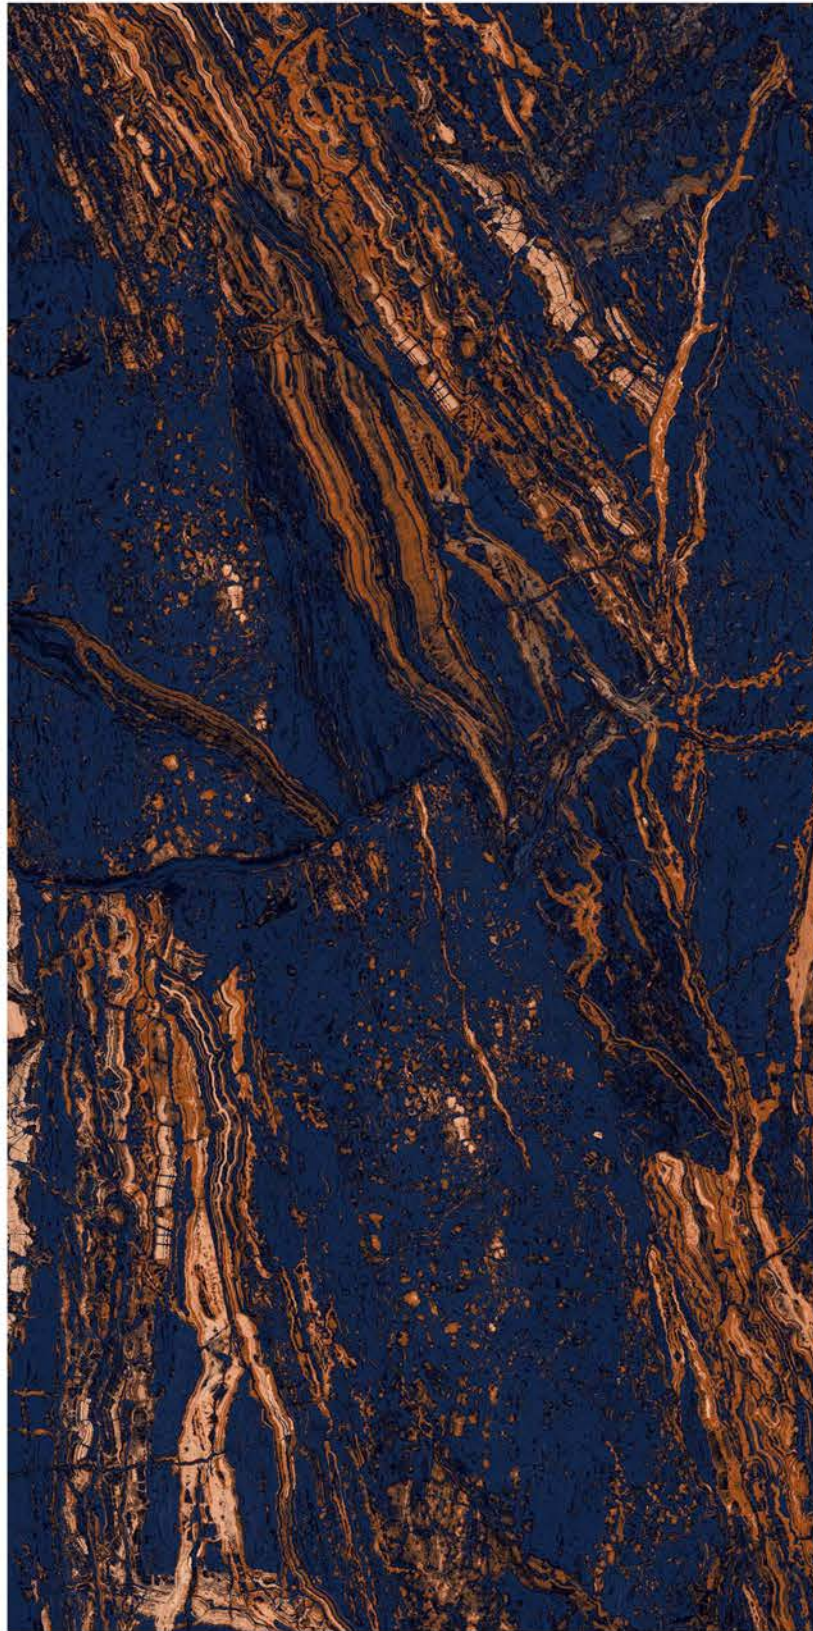

**TROPIC
BLACK**

| Wall & Floor
TROPIC BLACK

SUPER
HIGHGLOSS
COLLECTION

SUPER
HIGHGLOSS
COLLECTION

| Size
600x
1200mm

| Surface
Super Highgloss

| Random
04

**TRURO
BLUE**