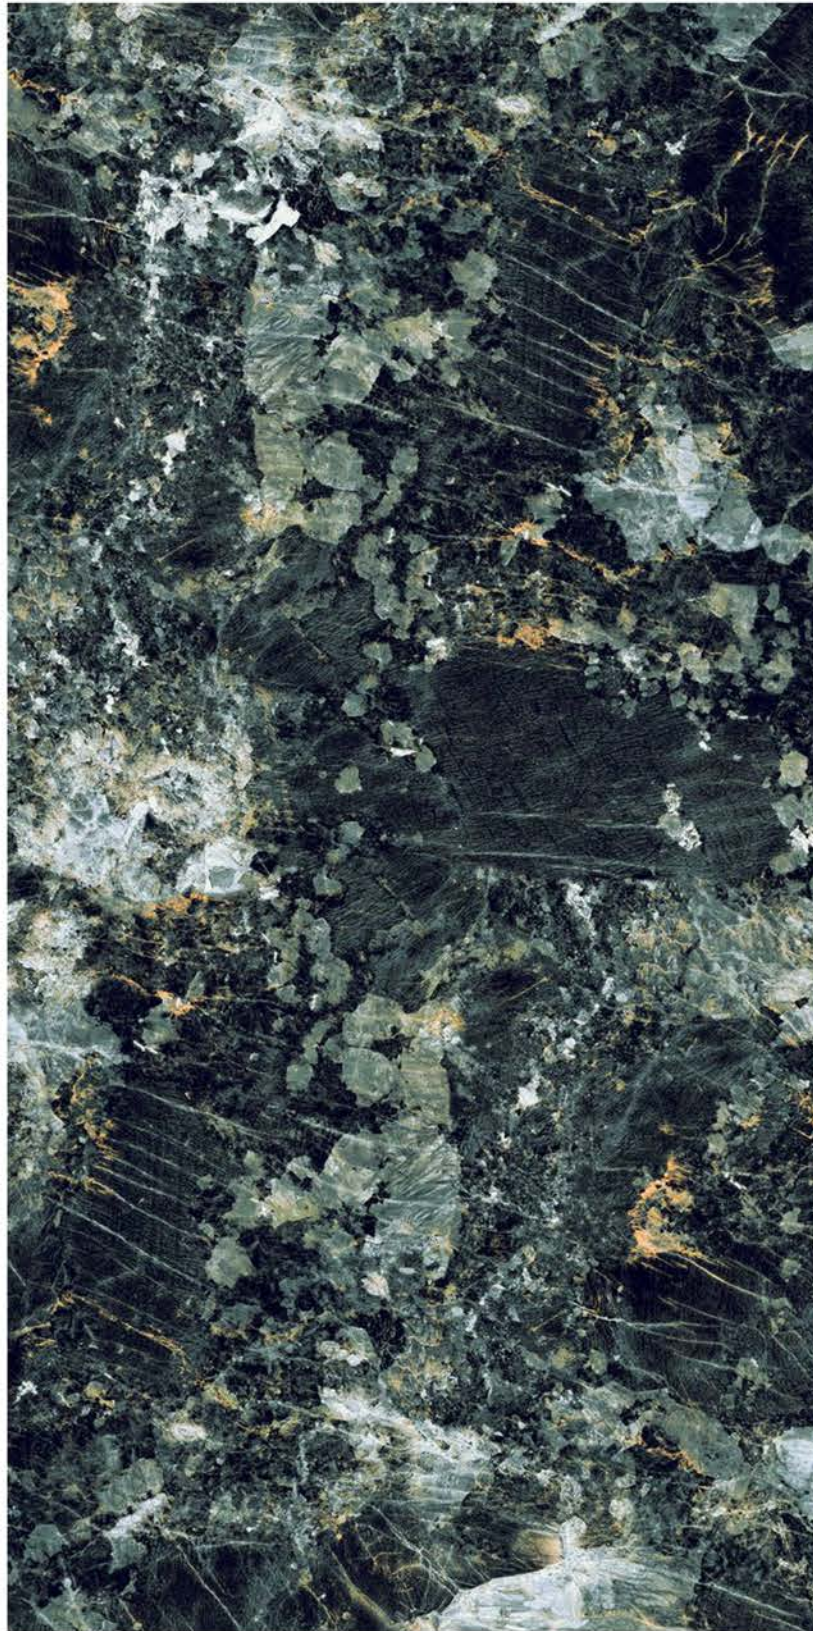

SUPER
HIGHGLOSS
COLLECTION

| Size
600x
1200mm

| Surface
Super Highgloss

| Random
04

**HELEN
NATURAL**