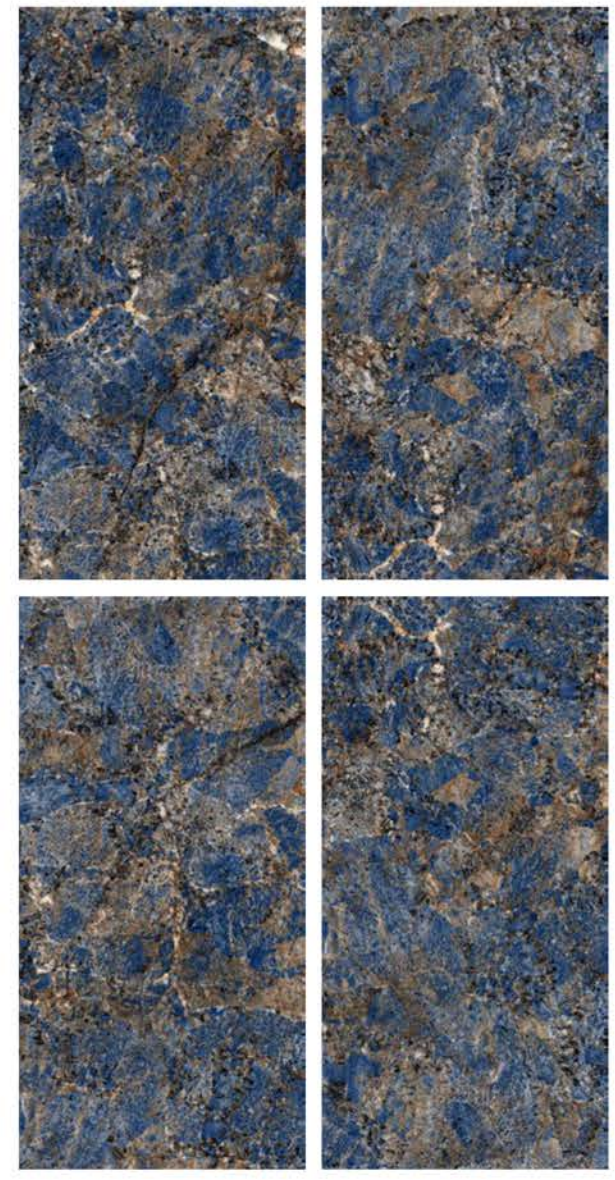

| Random
04

**MOSCOW
BLUE**

| Wall
MOSCOW BLUE

SUPER
HIGHGLOSS
COLLECTION

SUPER
HIGHGLOSS
COLLECTION

| Size
600x
1200mm

| Surface
Super Highgloss

| Random
04