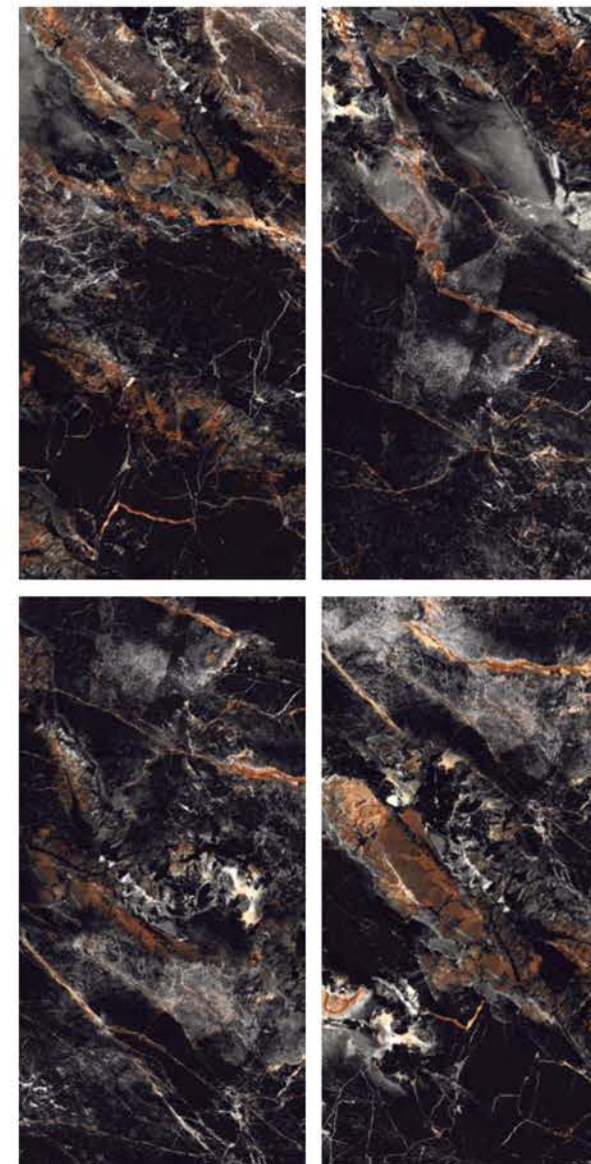

SUPER
HIGHGLOSS
COLLECTION

| Size
600x
1200mm

| Surface
Super Highgloss

| Random
04

**IRIS
BLACK**