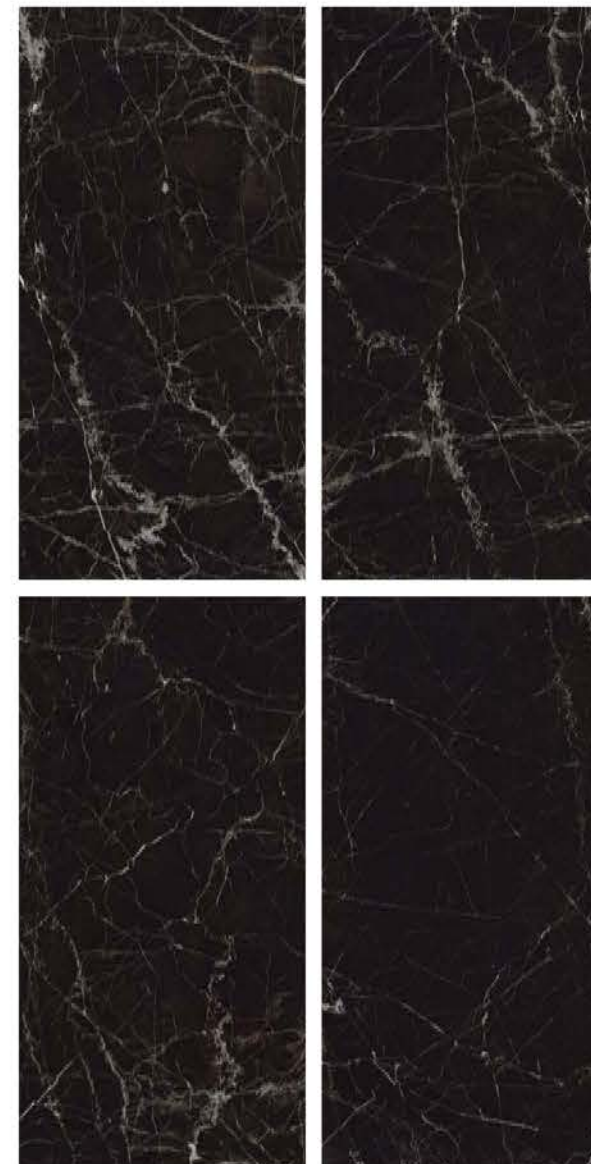

**COSTANA
BLACK**

| Wall
COSTANA BLACK

SUPER
HIGHGLOSS
COLLECTION

SUPER
HIGHGLOSS
COLLECTION

| Size
600x
1200mm

| Surface
Super Highgloss

| Random
04

**COSTANA
CHOCO**