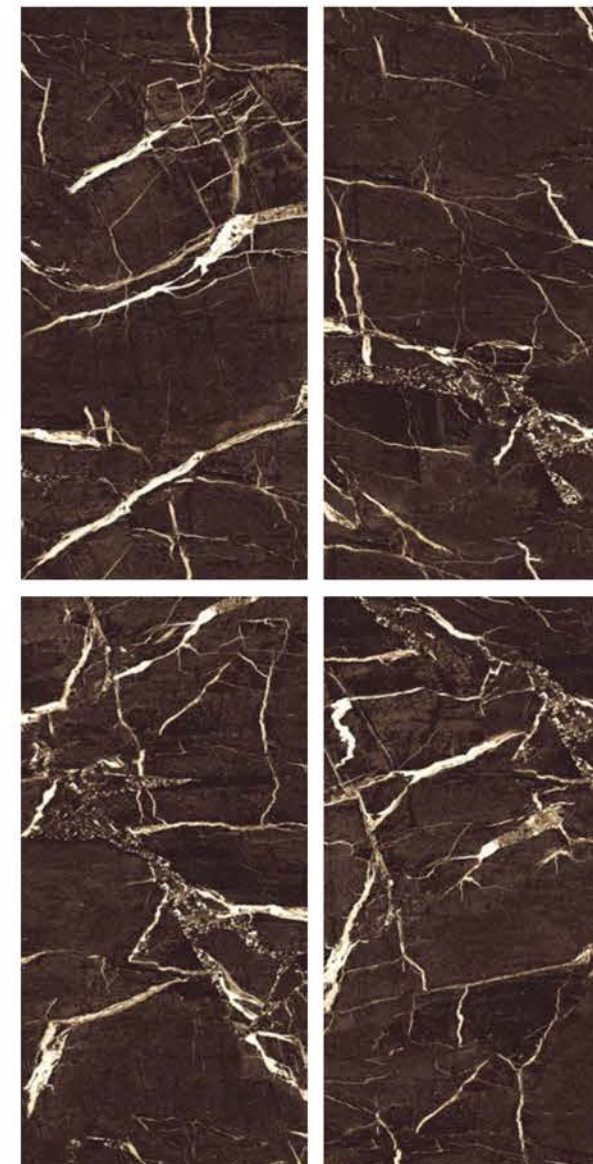

SUPER
HIGHGLOSS
COLLECTION

| Size
600x
1200mm

| Surface
Super Highgloss

| Random
04

**ALBAMA
CHOCO**

| Wall
ALBAMA CHOCO

SUPER
HIGHGLOSS
COLLECTION

SUPER
HIGHGLOSS
COLLECTION