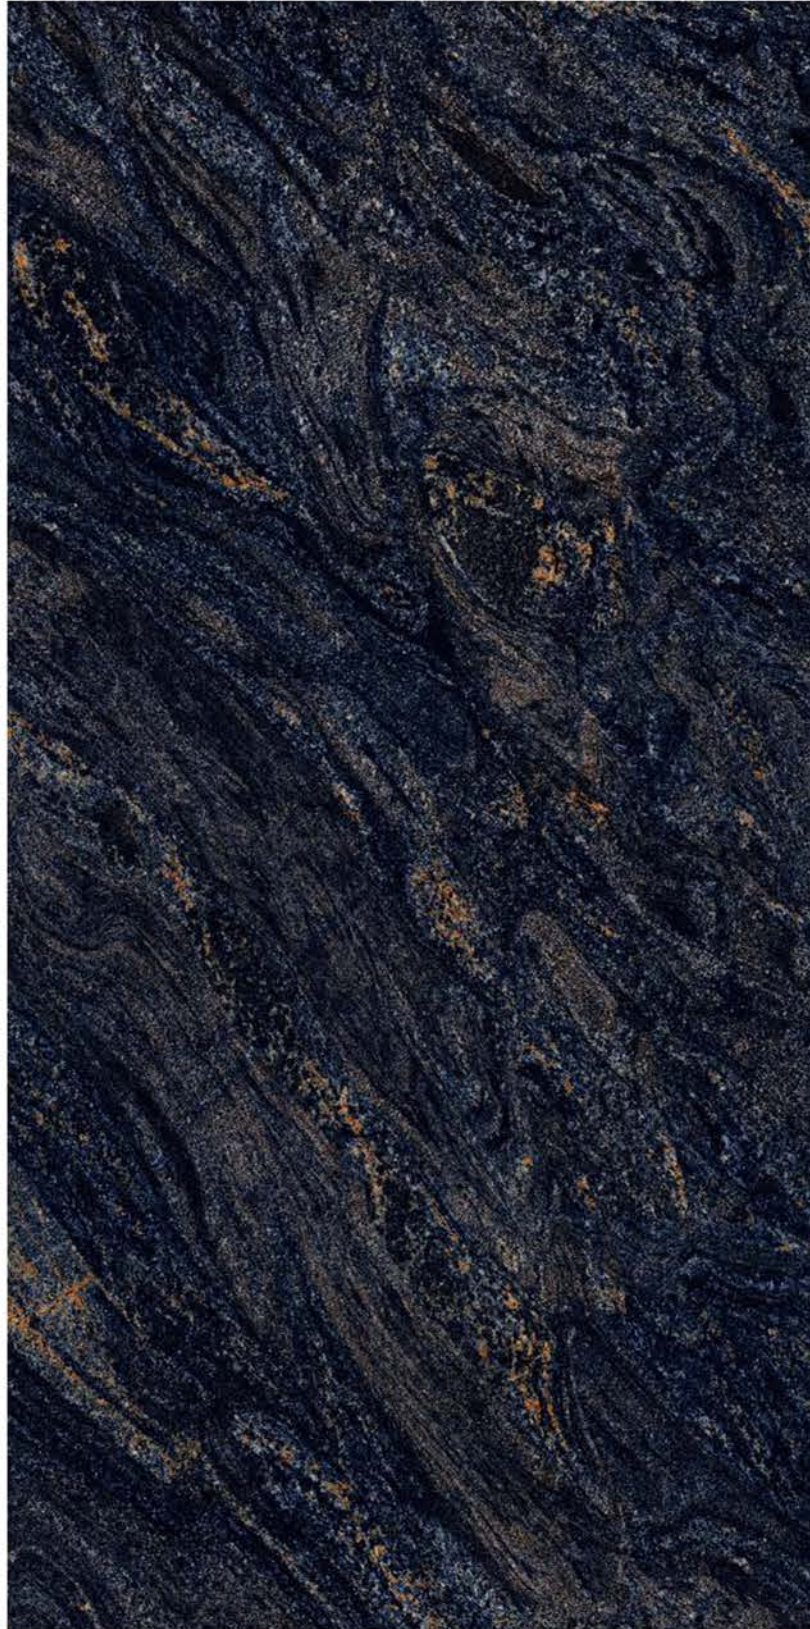

SUPER
HIGHGLOSS
COLLECTION

| Size
600x
1200mm

| Surface
Super Highgloss

| Random
05

**BLUE
GRANITE**