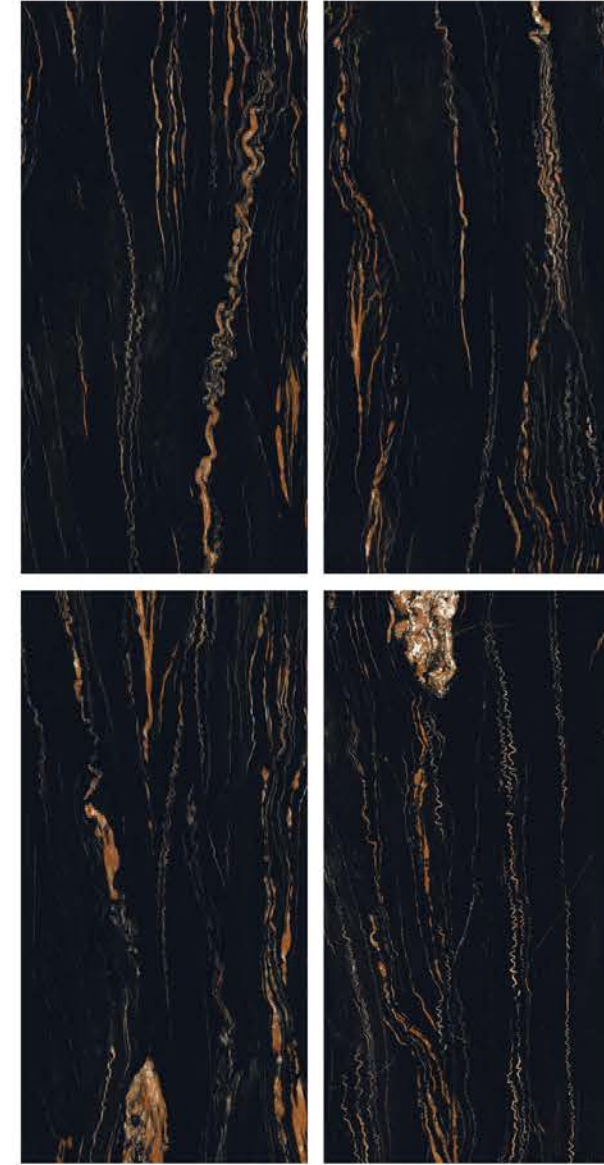

SUPER
HIGHGLOSS
COLLECTION

| Size
600x
1200mm

| Surface
Super Highgloss

| Random
04

**GRANITE
BLACK**