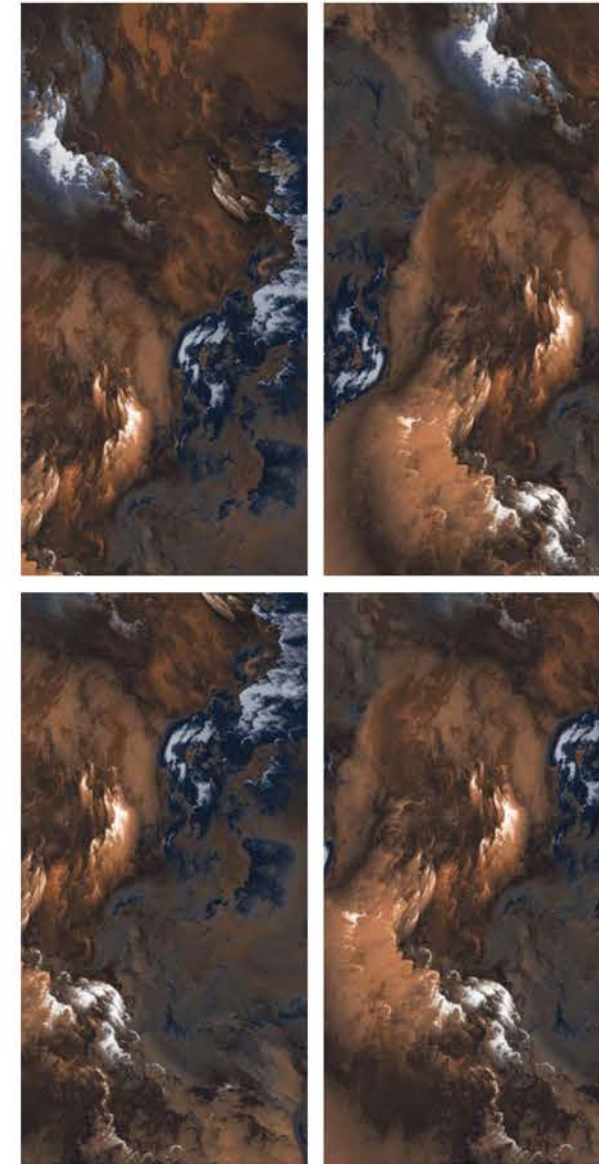

SUPER
HIGHGLOSS
COLLECTION

| Size
600x
1200mm

| Surface
Super Highgloss

| Random
04

ANGARTI