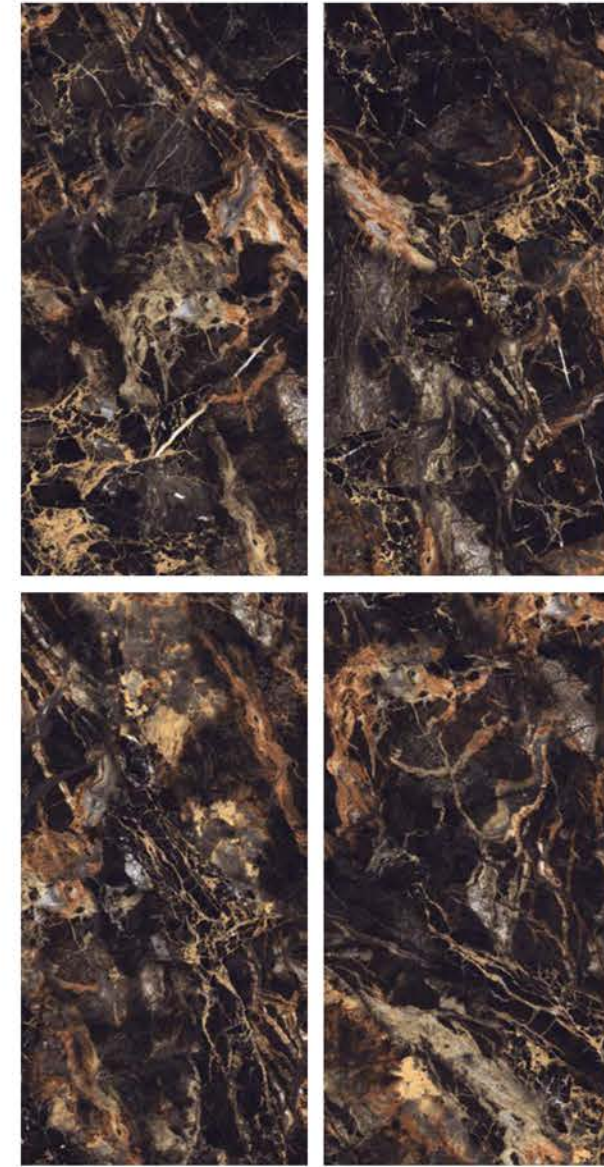

| Random
04

**JEXAN
CHOCO**

| Wall & Floor
JEXAN CHOCO

SUPER
HIGHGLOSS
COLLECTION

SUPER
HIGHGLOSS
COLLECTION

| Size
600x
1200mm

| Surface
Super Highgloss

| Random
04