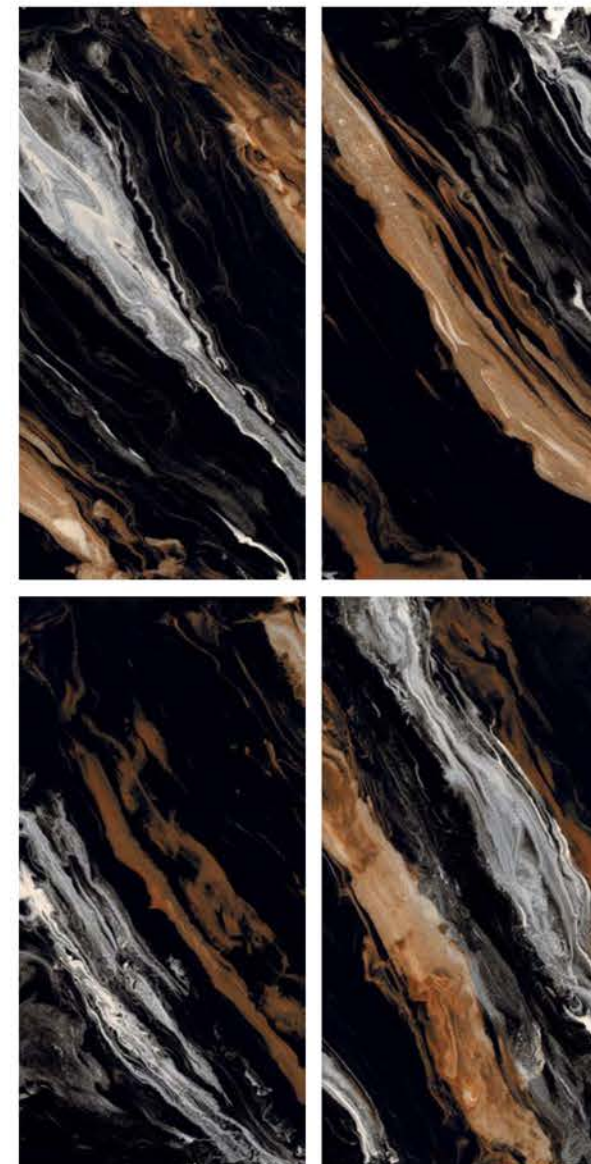

| Wall
BLACK COBRA

SUPER
HIGHGLOSS
COLLECTION

SUPER
HIGHGLOSS
COLLECTION

| Size
600x
1200mm

| Surface
Super Highgloss

| Random
04

**BLACK
LAWA**

| Wall
BLACK LAWA