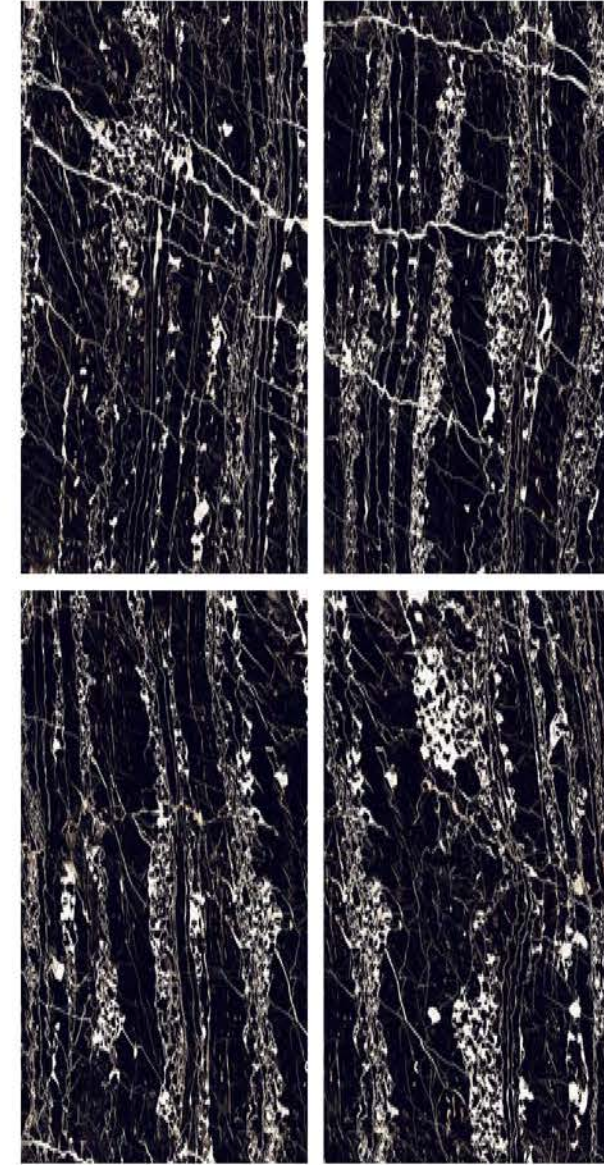

ARCADIA GOLD

1 Floor
ARCADIA GOLD

SUPER
HIGHGLOSS
COLLECTION

SUPER
HIGHGLOSS
COLLECTION

| Size
600x
1200mm

| Surface
Super Highgloss

| Random
04

ARCADIA WHITE