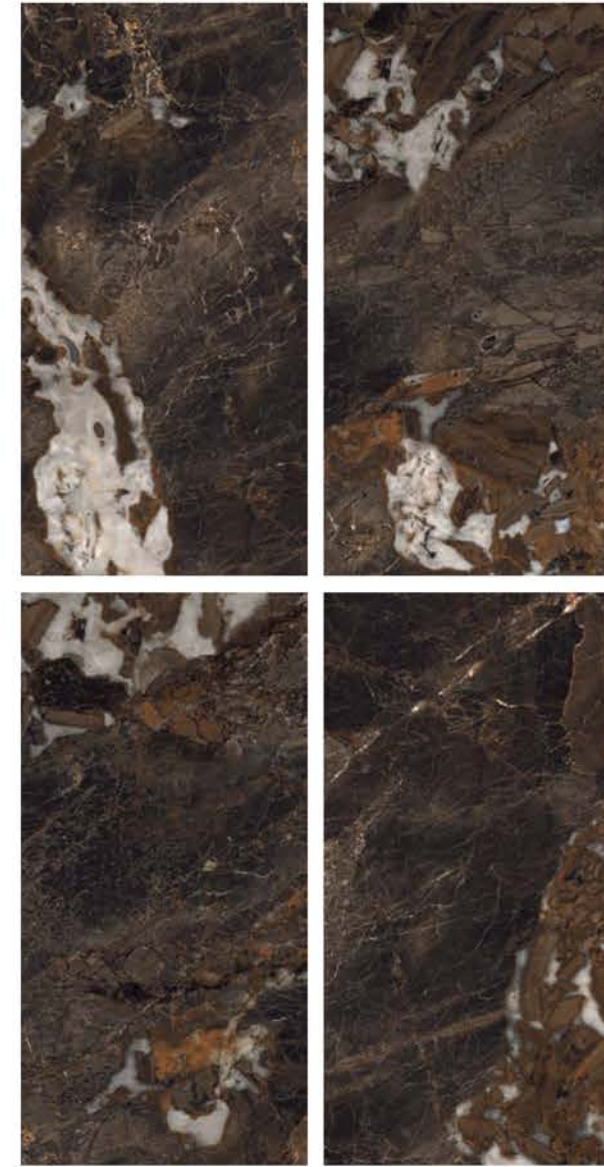

**ONYX
OCEAN**

1 Wall
ONYX OCEAN

SUPER
HIGHGLOSS
COLLECTION

SUPER
HIGHGLOSS
COLLECTION

| Size
600x
1200mm

| Surface
Super Highgloss

| Random
04

**ONTARIO
CHOCO**