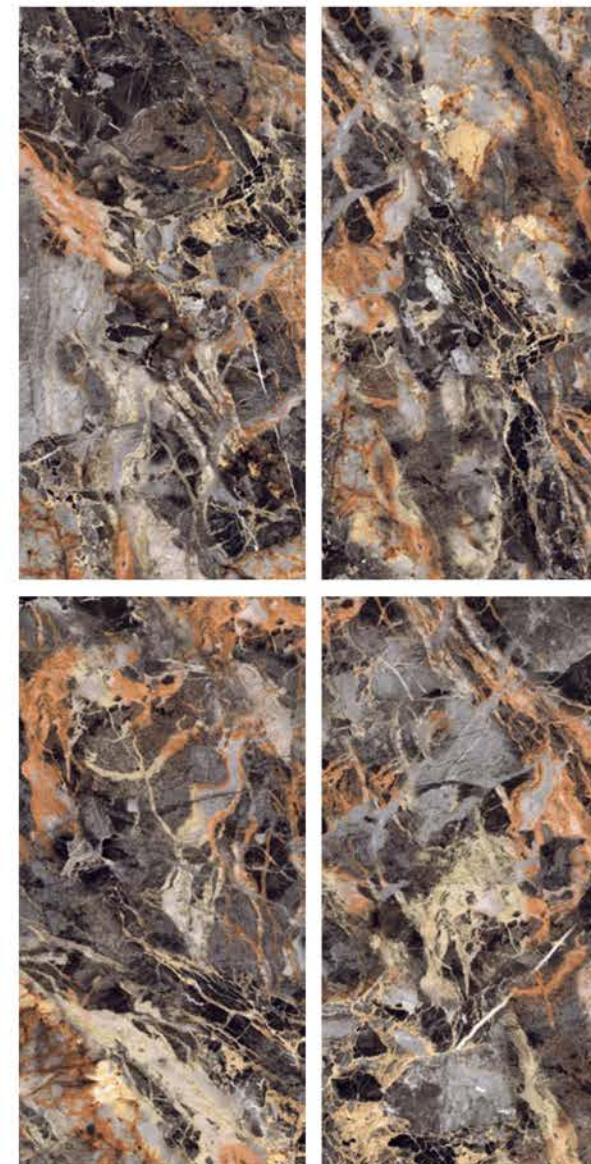

| Random
04

**JEXAN
CHOCO**

| Wall & Floor
JEXAN CHOCO

SUPER
HIGHGLOSS
COLLECTION

SUPER
HIGHGLOSS
COLLECTION

| Size
600x
1200mm

| Surface
Super Highgloss

| Random
04