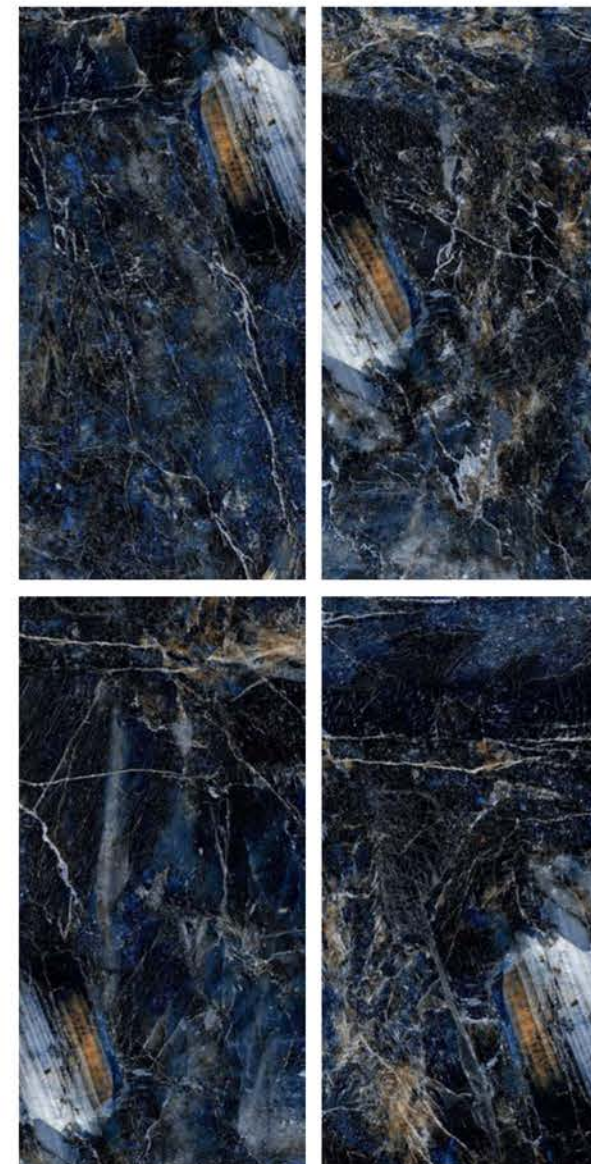

SUPER
HIGHGLOSS
COLLECTION

| Size
600x
1200mm

| Surface
Super Highgloss

| Random
04

**BLUE
DUNE**

| Wall
BLUE DUNE

SUPER
HIGHGLOSS
COLLECTION

SUPER
HIGHGLOSS
COLLECTION