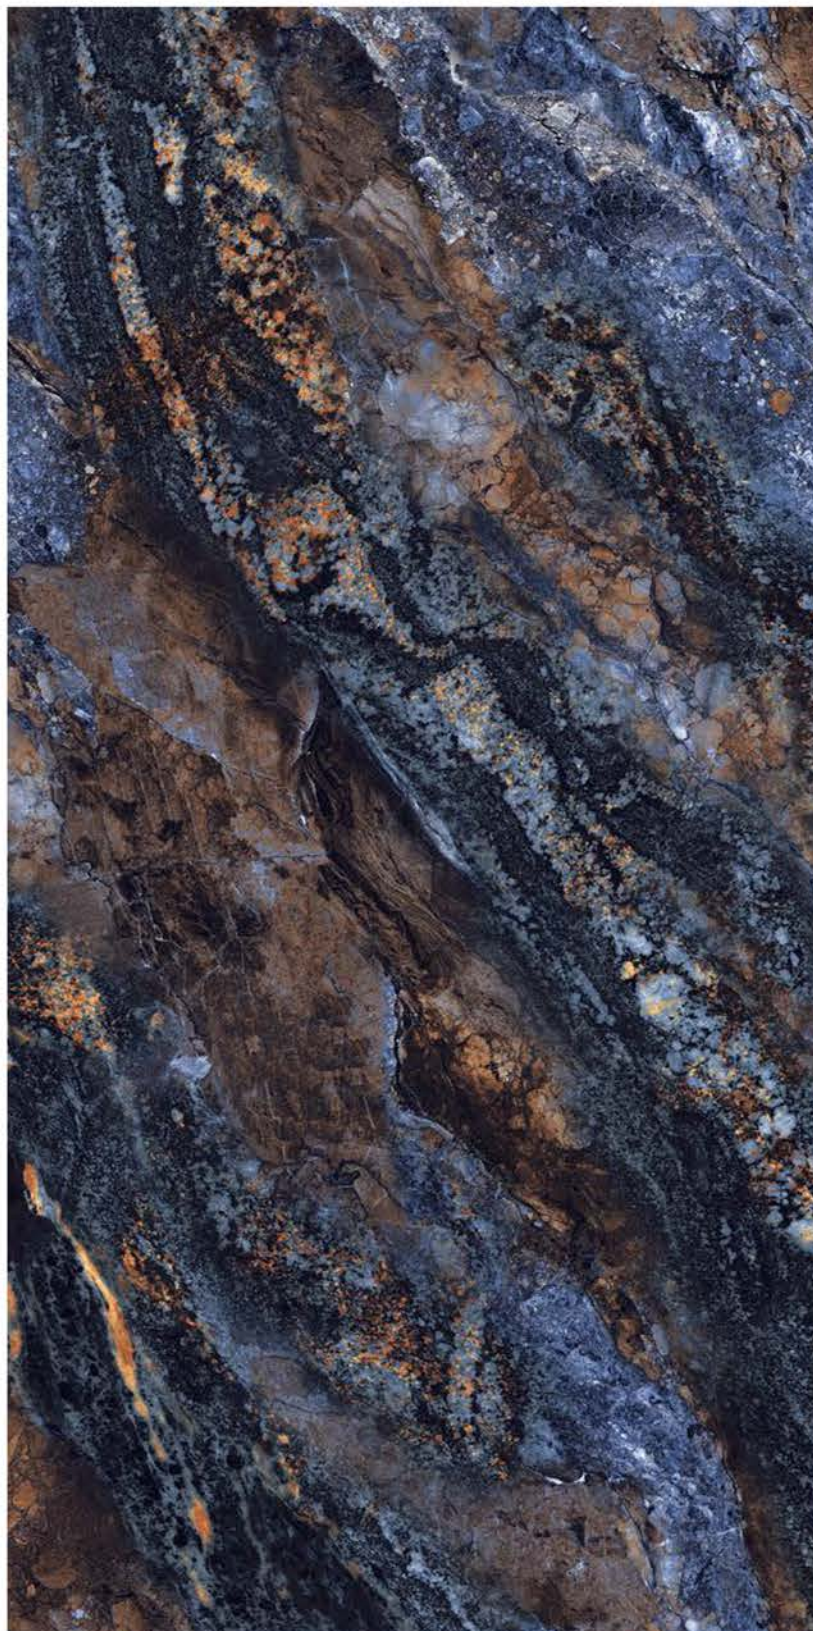

1 Wall
TRURO BLUE

SUPER
HIGHGLOSS
COLLECTION

SUPER
HIGHGLOSS
COLLECTION

| Size
600x
1200mm

| Surface
Super Highgloss

| Random
04

**VALENTINA
BLUE**

| Wall
VALENTINA BLUE