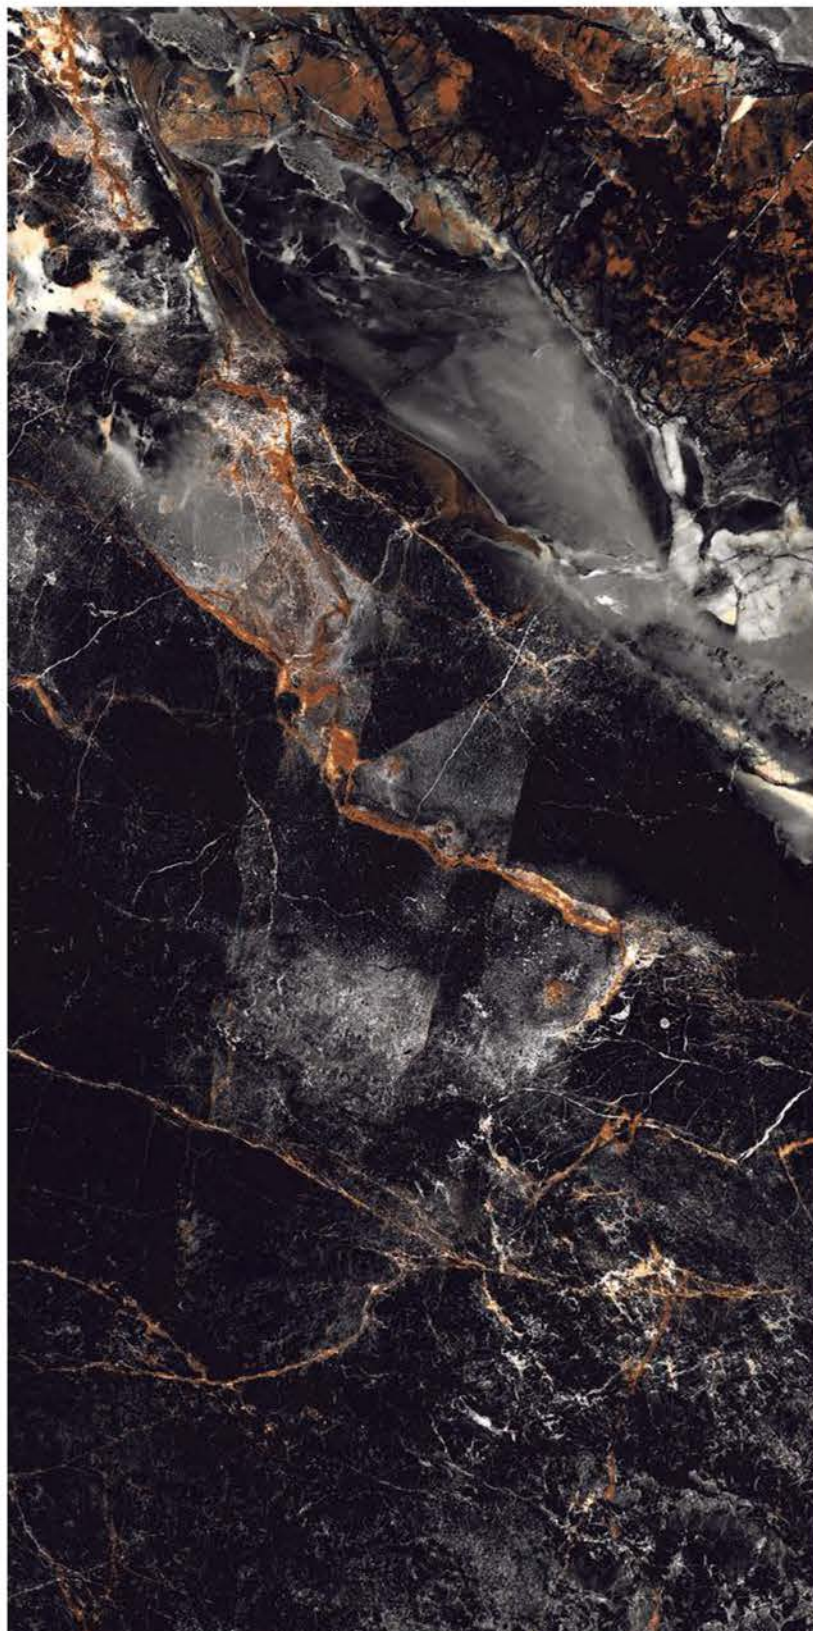

SUPER
HIGHGLOSS
COLLECTION

| Size
600x
1200mm

| Surface
Super Highgloss

| Random
04

**IRIS
BLACK**