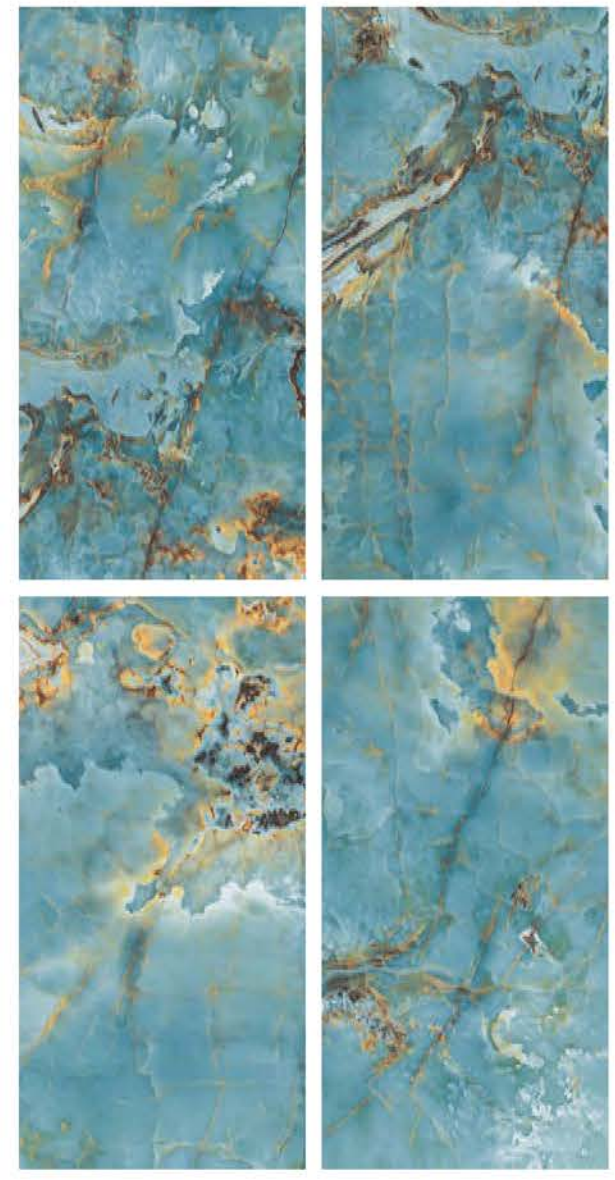

**MOSCATO
LACK**

| Wall : **MOSCATO LACK DECORE 1 & 2**
Floor : **MOSCATO LACK**

SUPER
HIGHGLOSS
COLLECTION

SUPER
HIGHGLOSS
COLLECTION

| Size
600x
1200mm

| Surface
Super Highgloss

| Random
04

**TRENTON
AQUA**