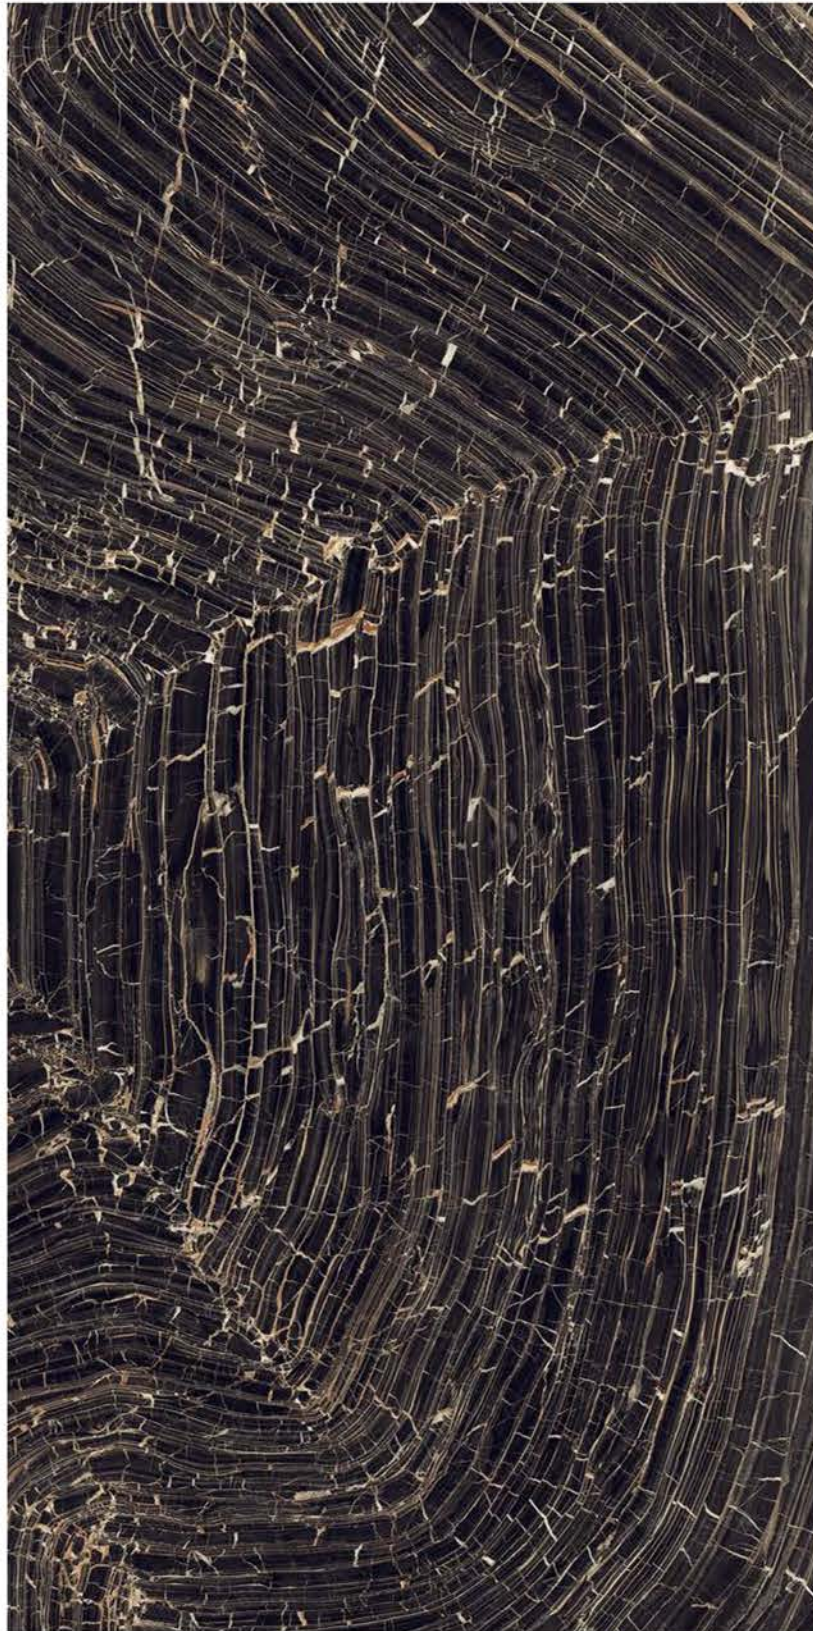

SUPER
HIGHGLOSS
COLLECTION

| Size
600x
1200mm

| Surface
Super Highgloss

| Random
03

HARMONY