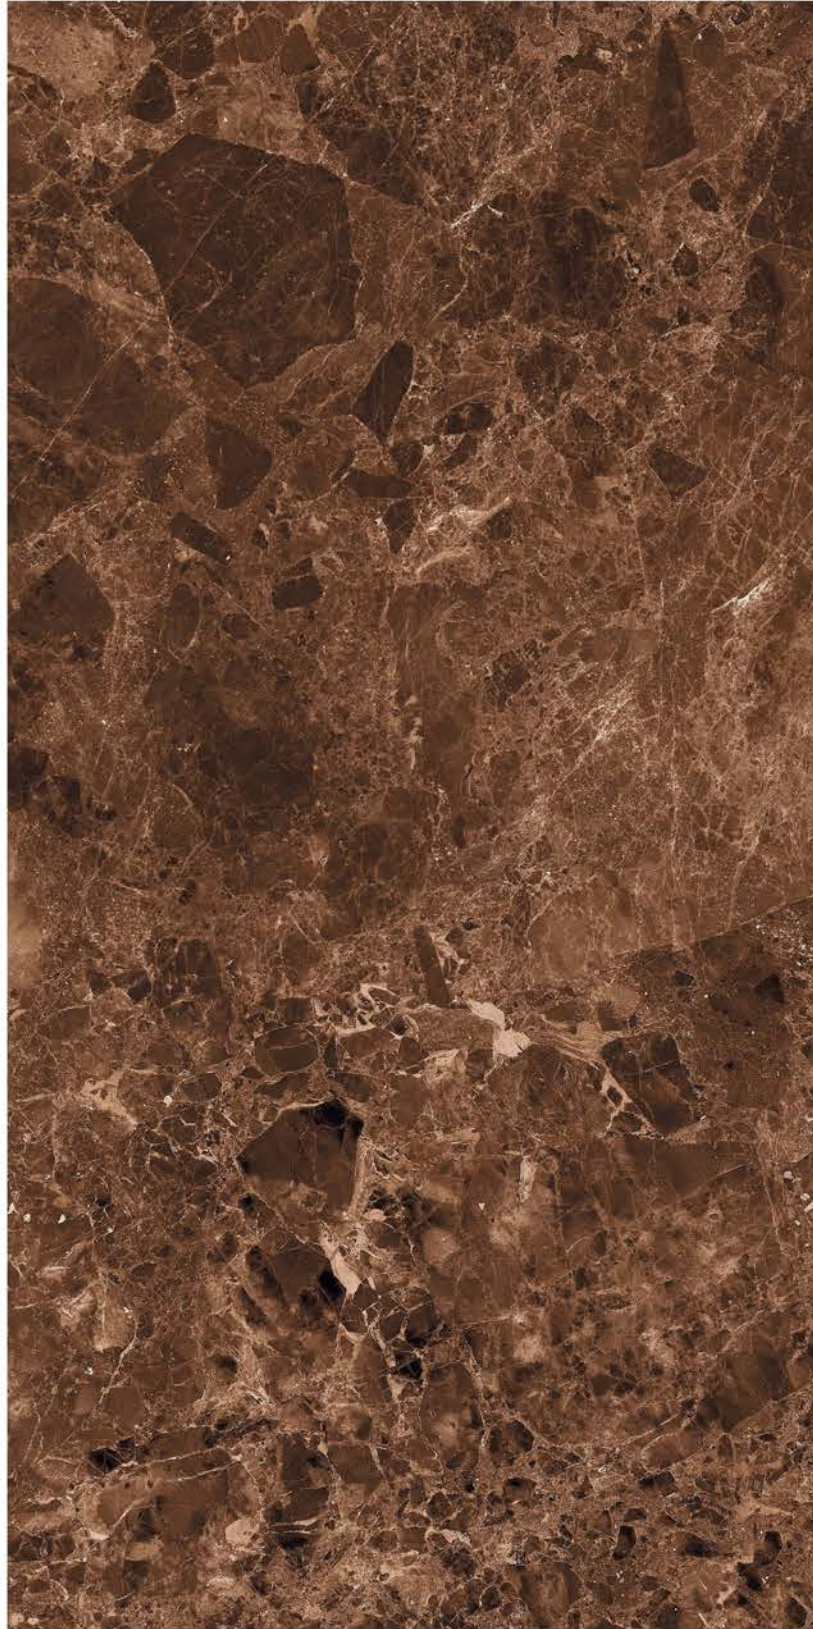

SUPER
HIGHGLOSS
COLLECTION

| Size
600x
1200mm

| Surface
Super Highgloss

| Random
04

**EMPRADOR
COFFE**