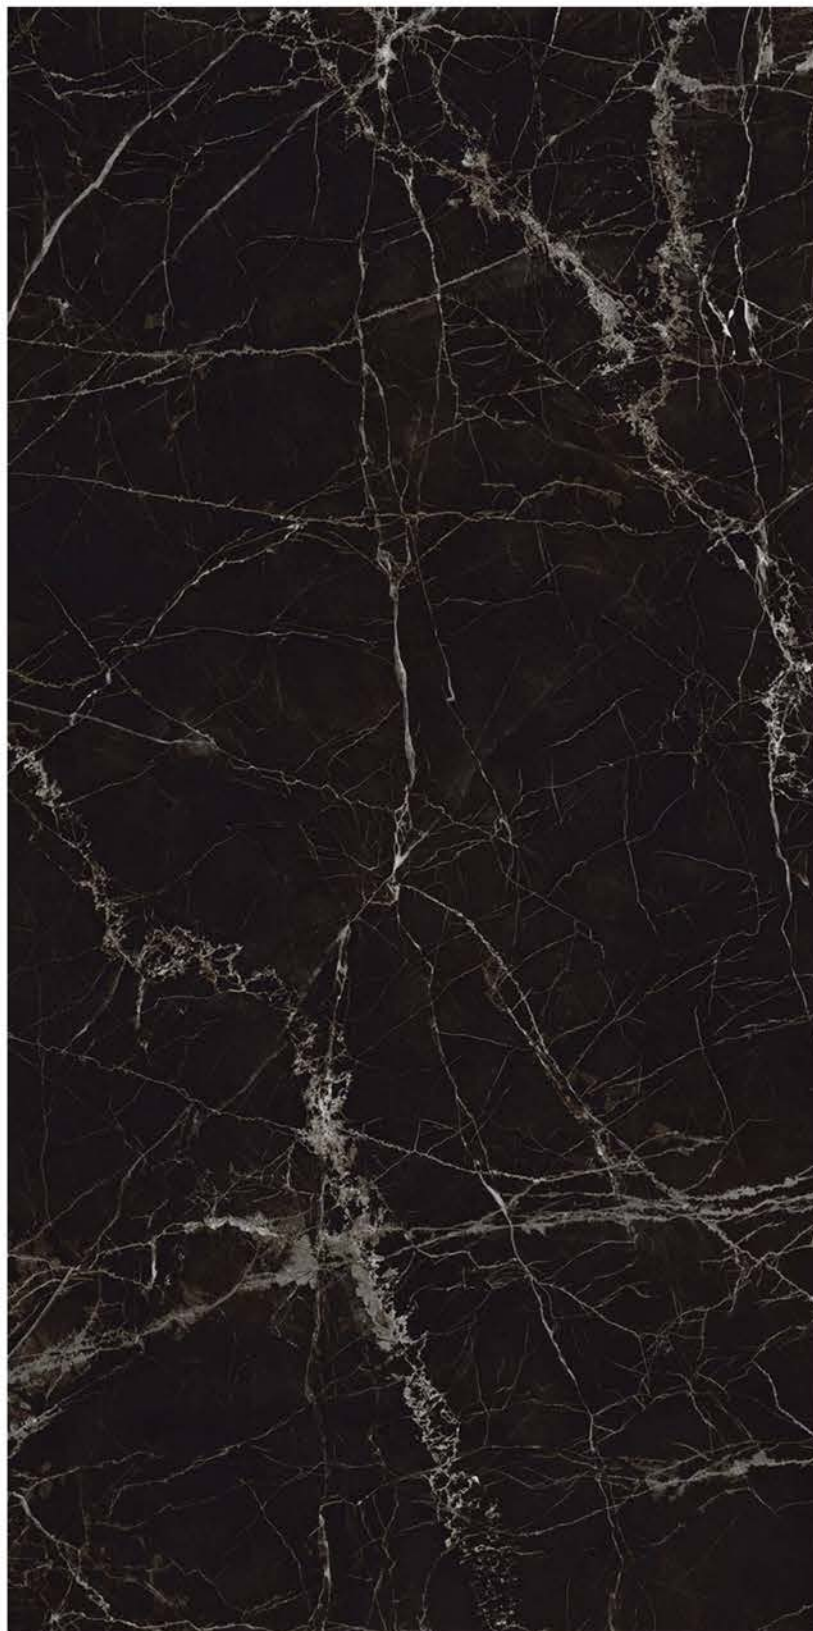

**COSTANA
BLACK**

| Wall
COSTANA BLACK

SUPER
HIGHGLOSS
COLLECTION

SUPER
HIGHGLOSS
COLLECTION

| Size
600x
1200mm

| Surface
Super Highgloss

| Random
04

**COSTANA
CHOCO**