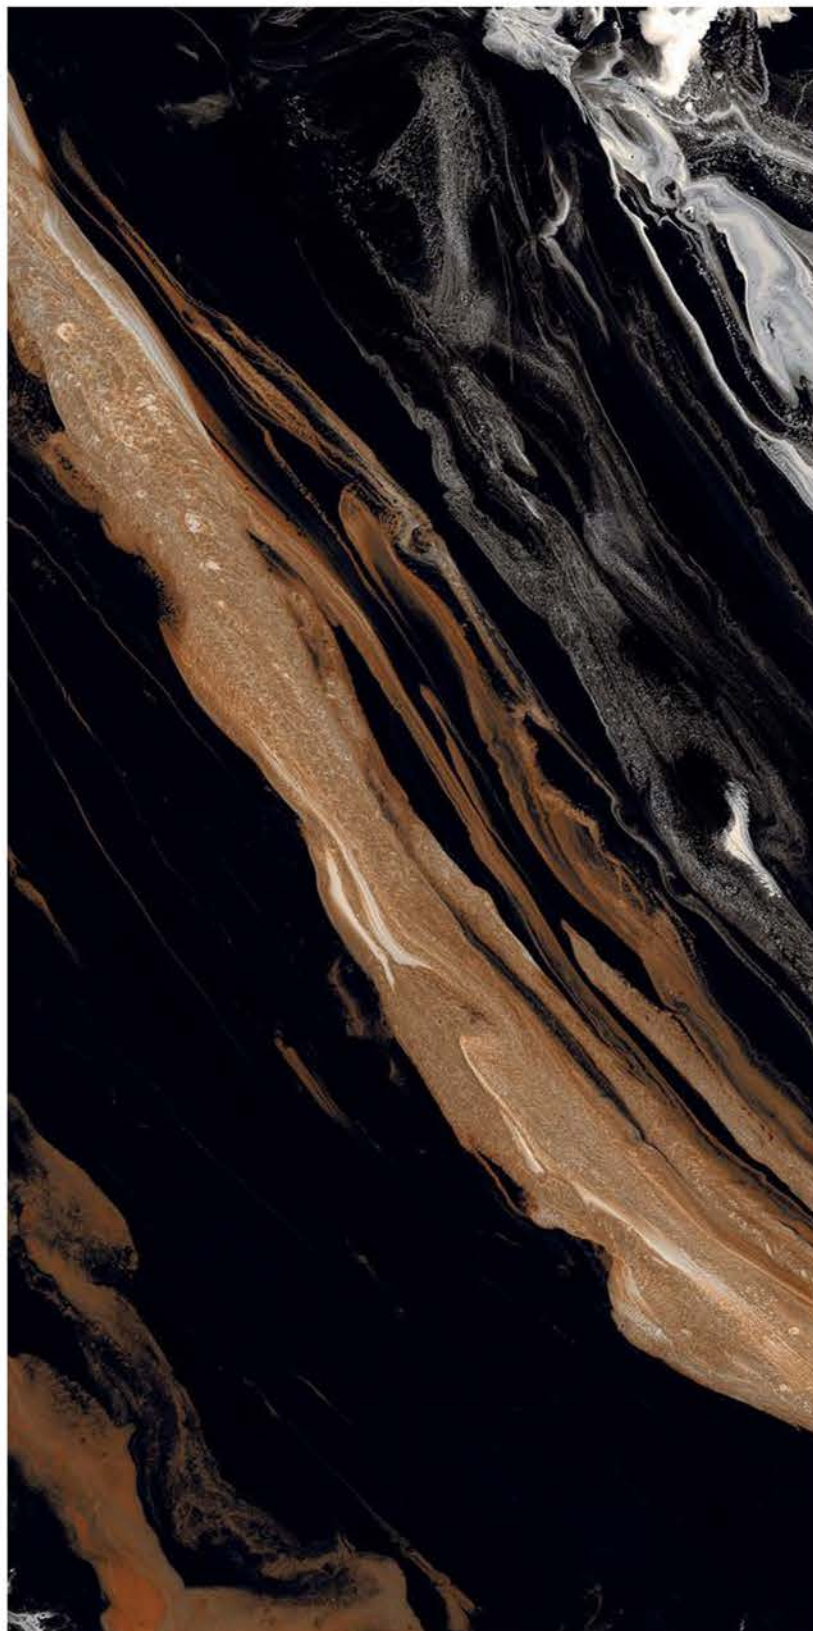

| Wall
BLACK COBRA

SUPER
HIGHGLOSS
COLLECTION

SUPER
HIGHGLOSS
COLLECTION

| Size
600x
1200mm

| Surface
Super Highgloss

| Random
04

**BLACK
LAWA**

| Wall
BLACK LAWA