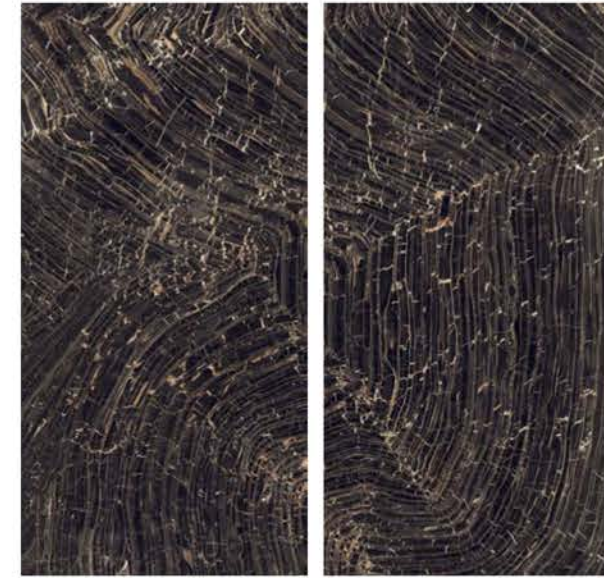

SUPER
HIGHGLOSS
COLLECTION

| Size
600x
1200mm

| Surface
Super Highgloss

| Random
03

HARMONY