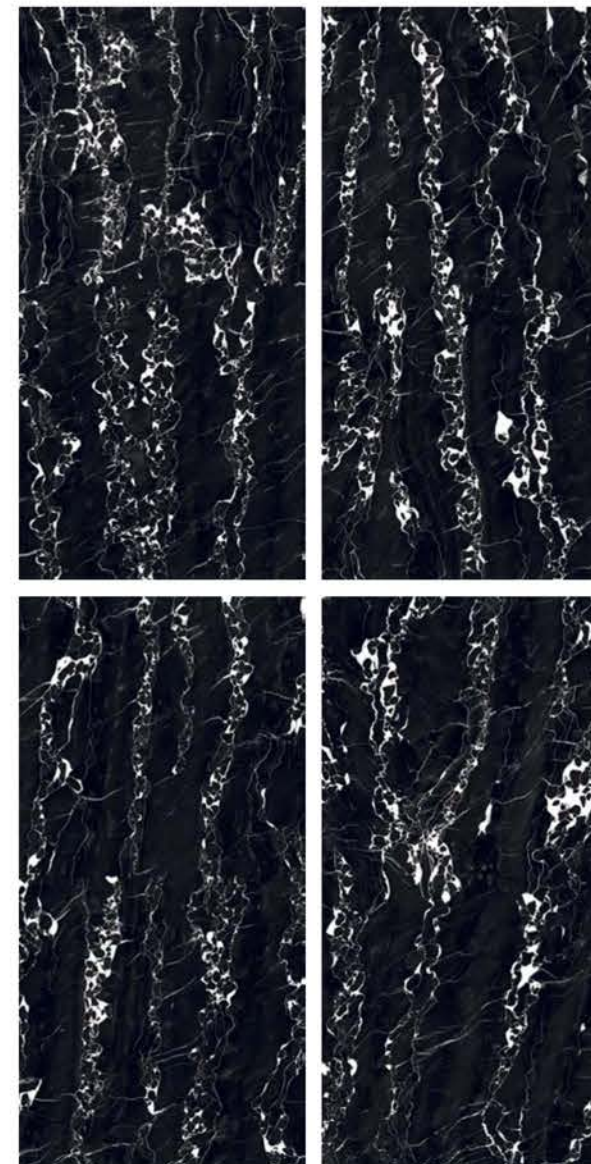

1 Floor
ONTARIO CHOCO

SUPER
HIGHGLOSS
COLLECTION

SUPER
HIGHGLOSS
COLLECTION

| Size
600x
1200mm

| Surface
Super Highgloss

| Random
04

**PORTRO
BLACK**

| Floor
PORTRO BLACK