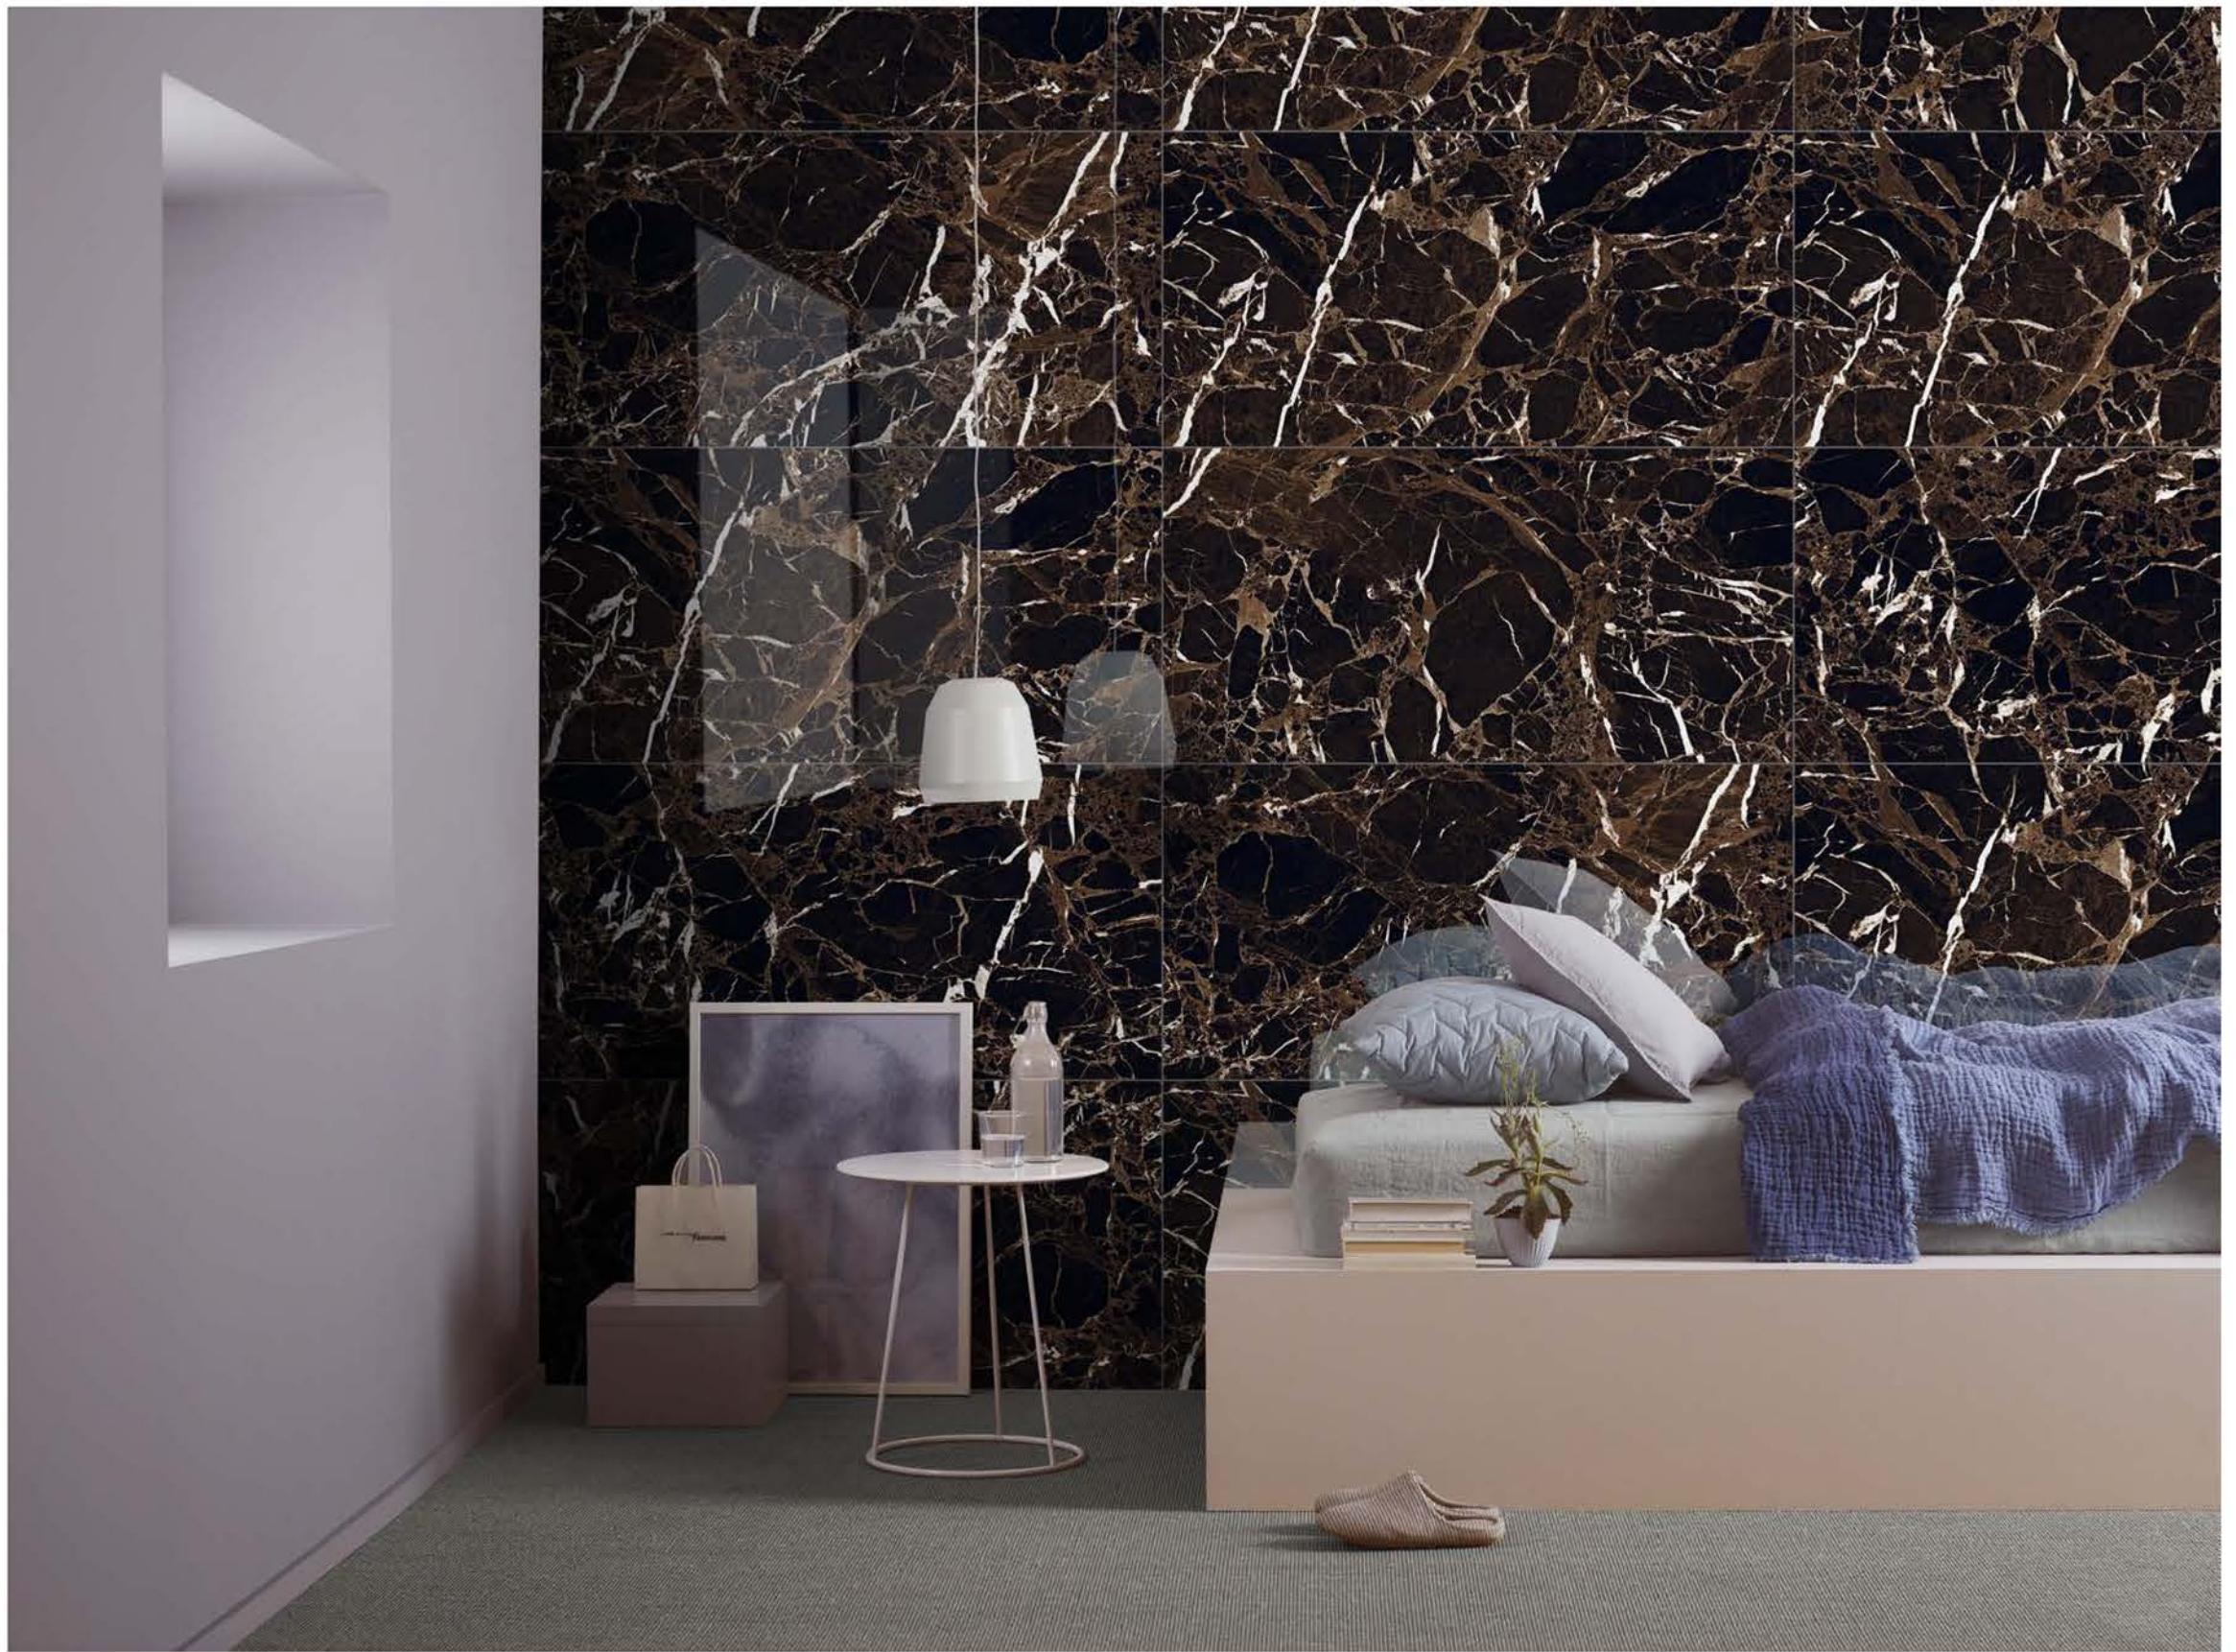

| Size
600x
1200mm

| Surface
Super Highgloss

| Random
04

**DENMARK
BROWN**

| Wall
DENMARK BROWN

SUPER
HIGHGLOSS
COLLECTION

SUPER
HIGHGLOSS
COLLECTION

| Size
600x
1200mm