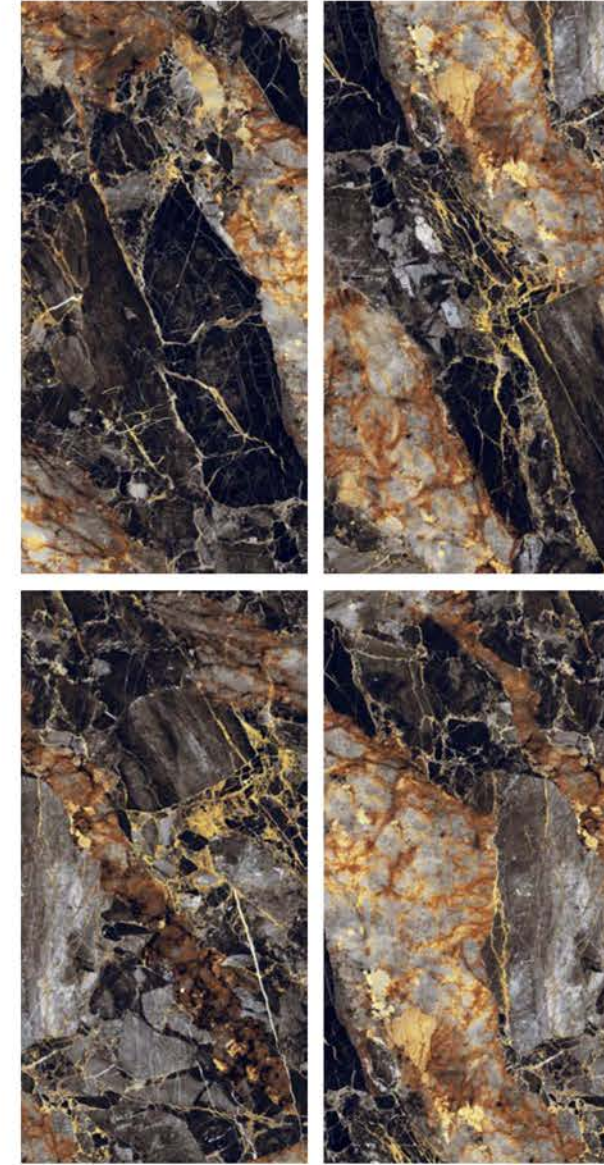

SUPER
HIGHGLOSS
COLLECTION

| Size
600x
1200mm

| Surface
Super Highgloss

| Random
04

ALICE