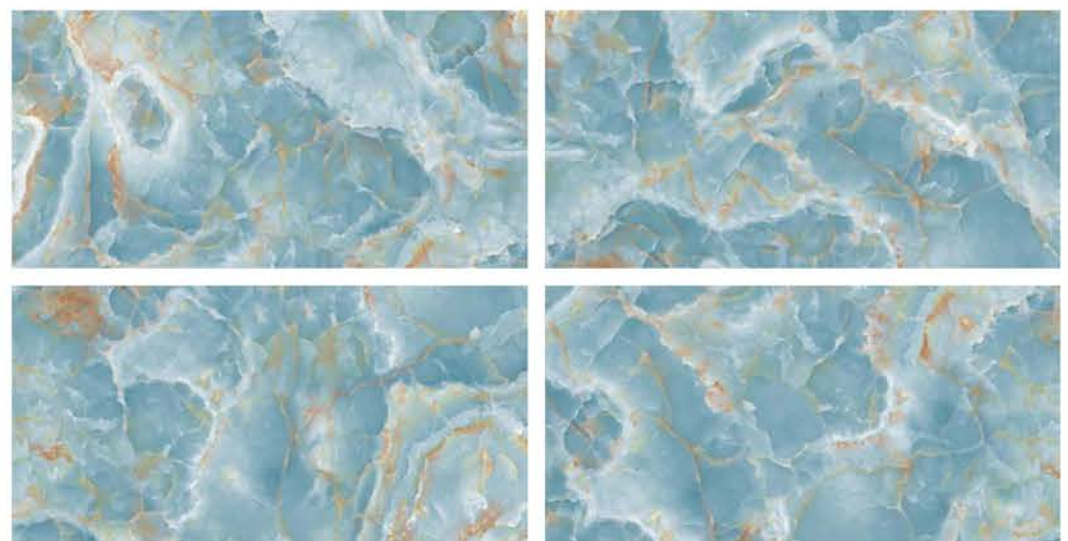

BENNETT AQUA DK