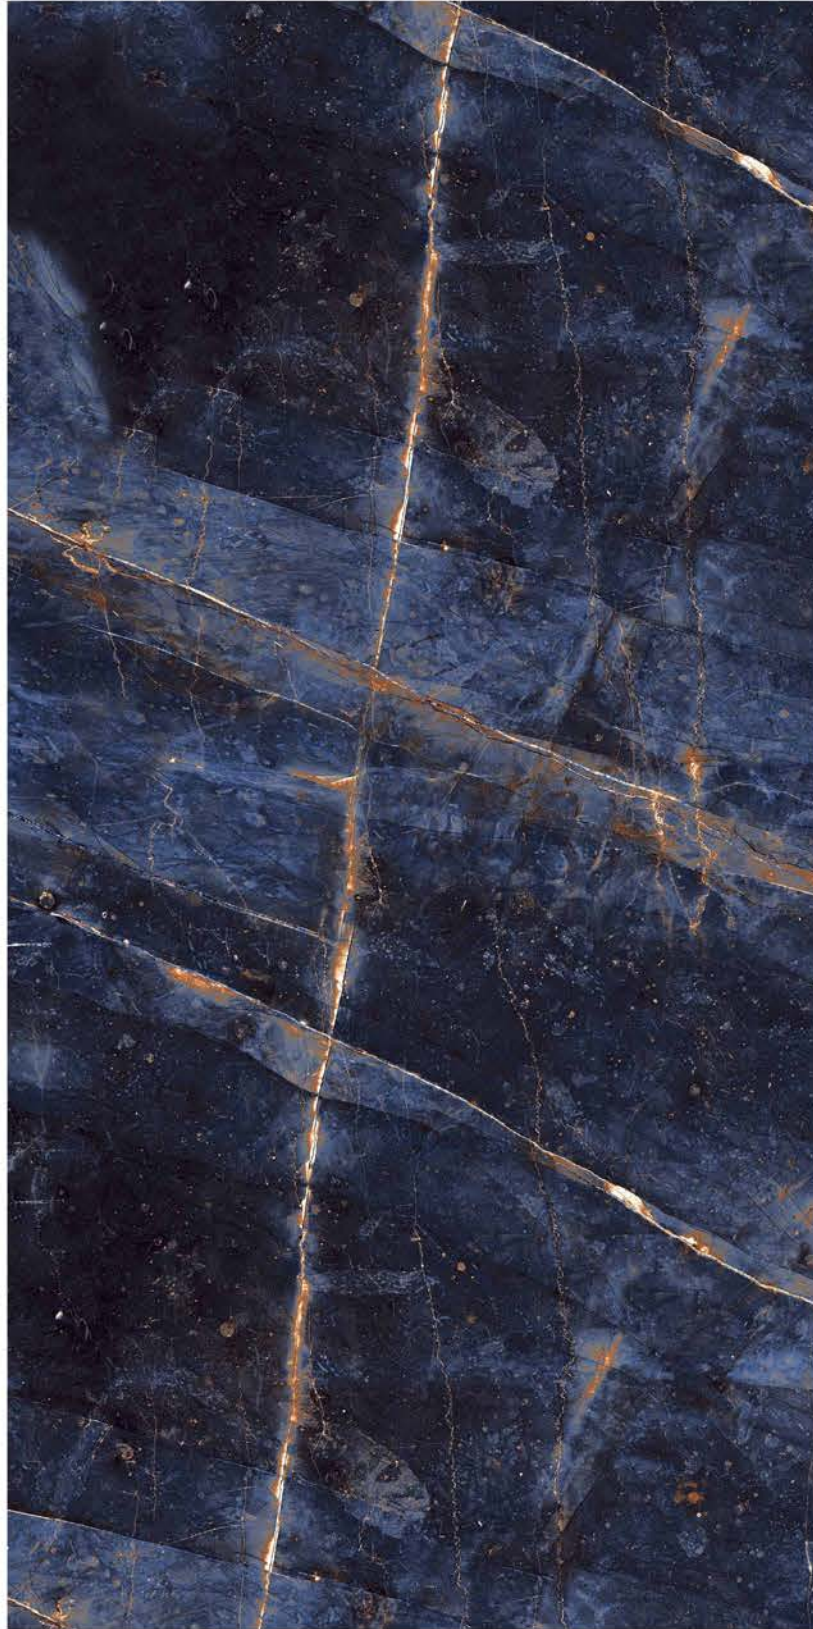

| Wall & Floor
AGATA BROWN

SUPER
HIGHGLOSS
COLLECTION

SUPER
HIGHGLOSS
COLLECTION

| Size
600x
1200mm

| Surface
Super Highgloss

| Random
02

**ALEXANDRA
BLUE**

| Wall & Floor
ALEXANDRA BLUE