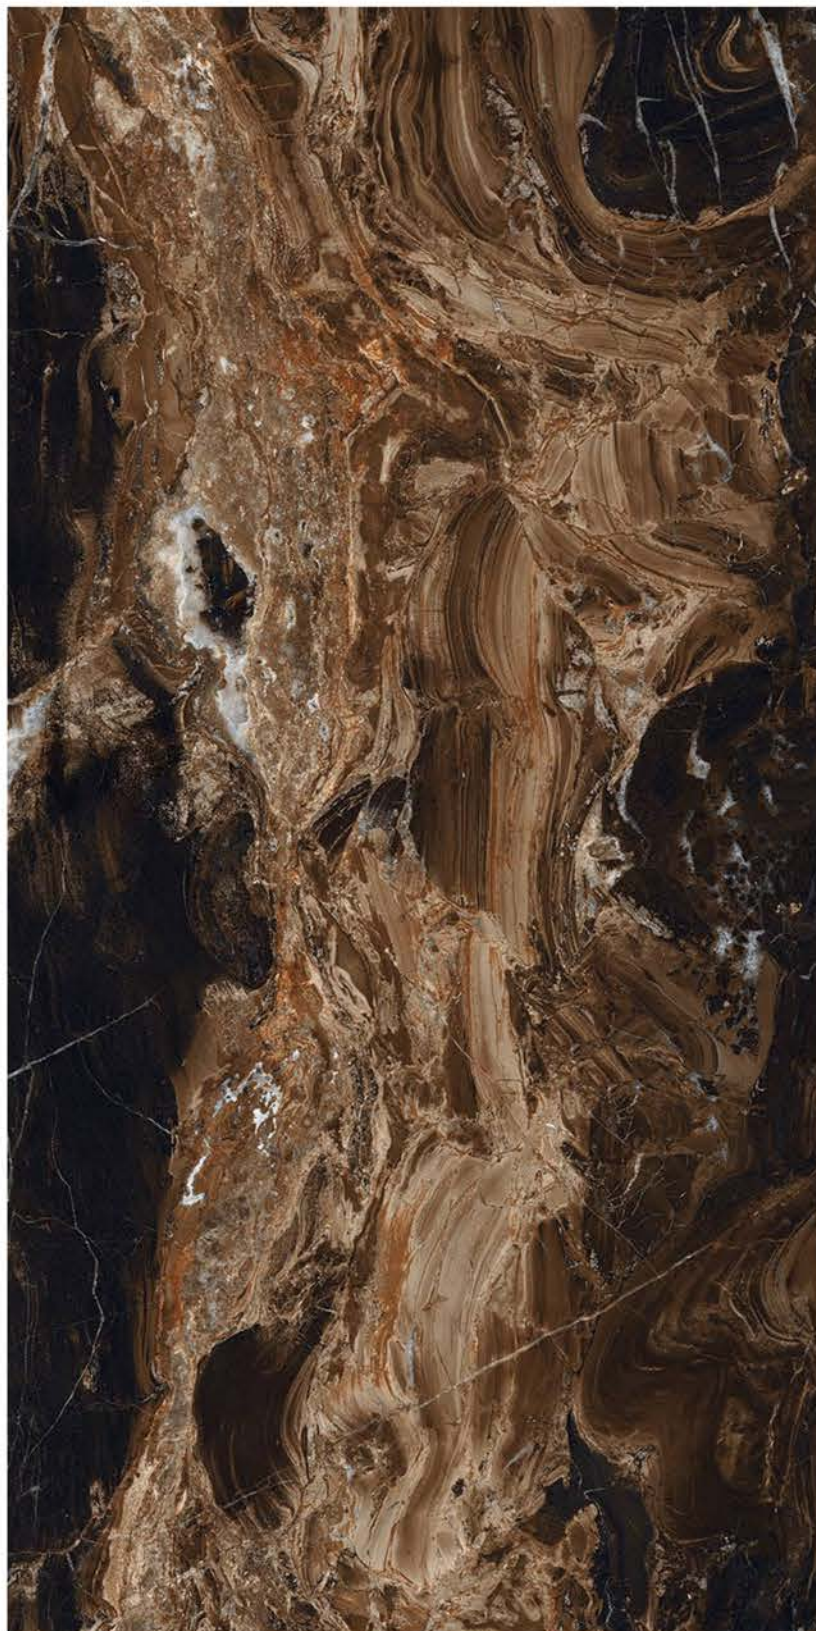

SUPER
HIGHGLOSS
COLLECTION

| Size
600x
1200mm

| Surface
Super Highgloss

| Random
03

MAGNUM