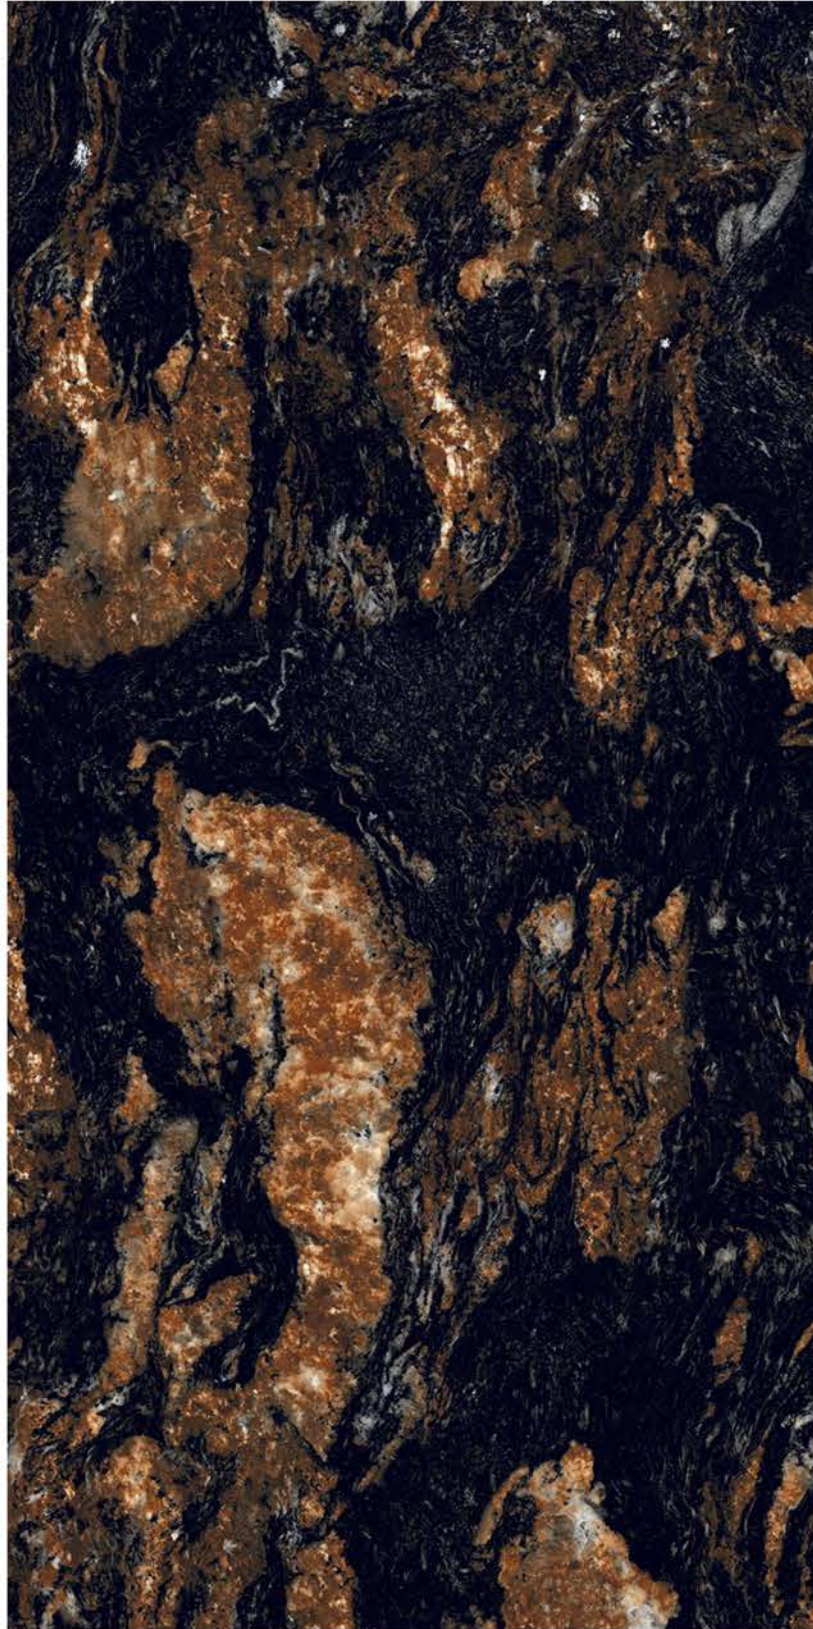

SUPER
HIGHGLOSS
COLLECTION

| Size
600x
1200mm

| Surface
Super Highgloss

| Random
04

TOASTER