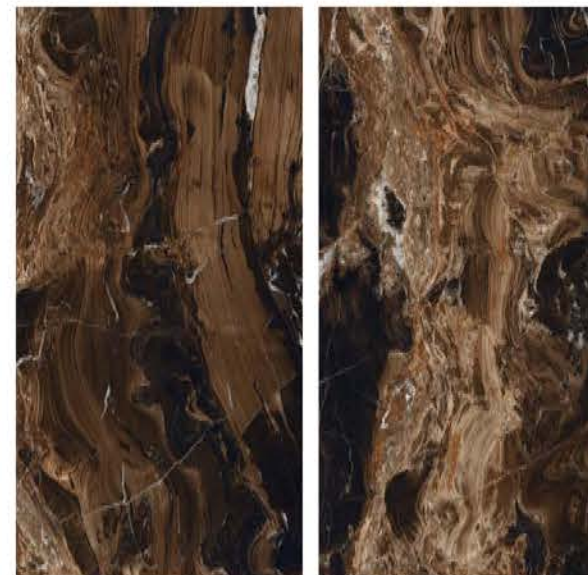

SUPER
HIGHGLOSS
COLLECTION

| Size
600x
1200mm

| Surface
Super Highgloss

| Random
03

MAGNUM