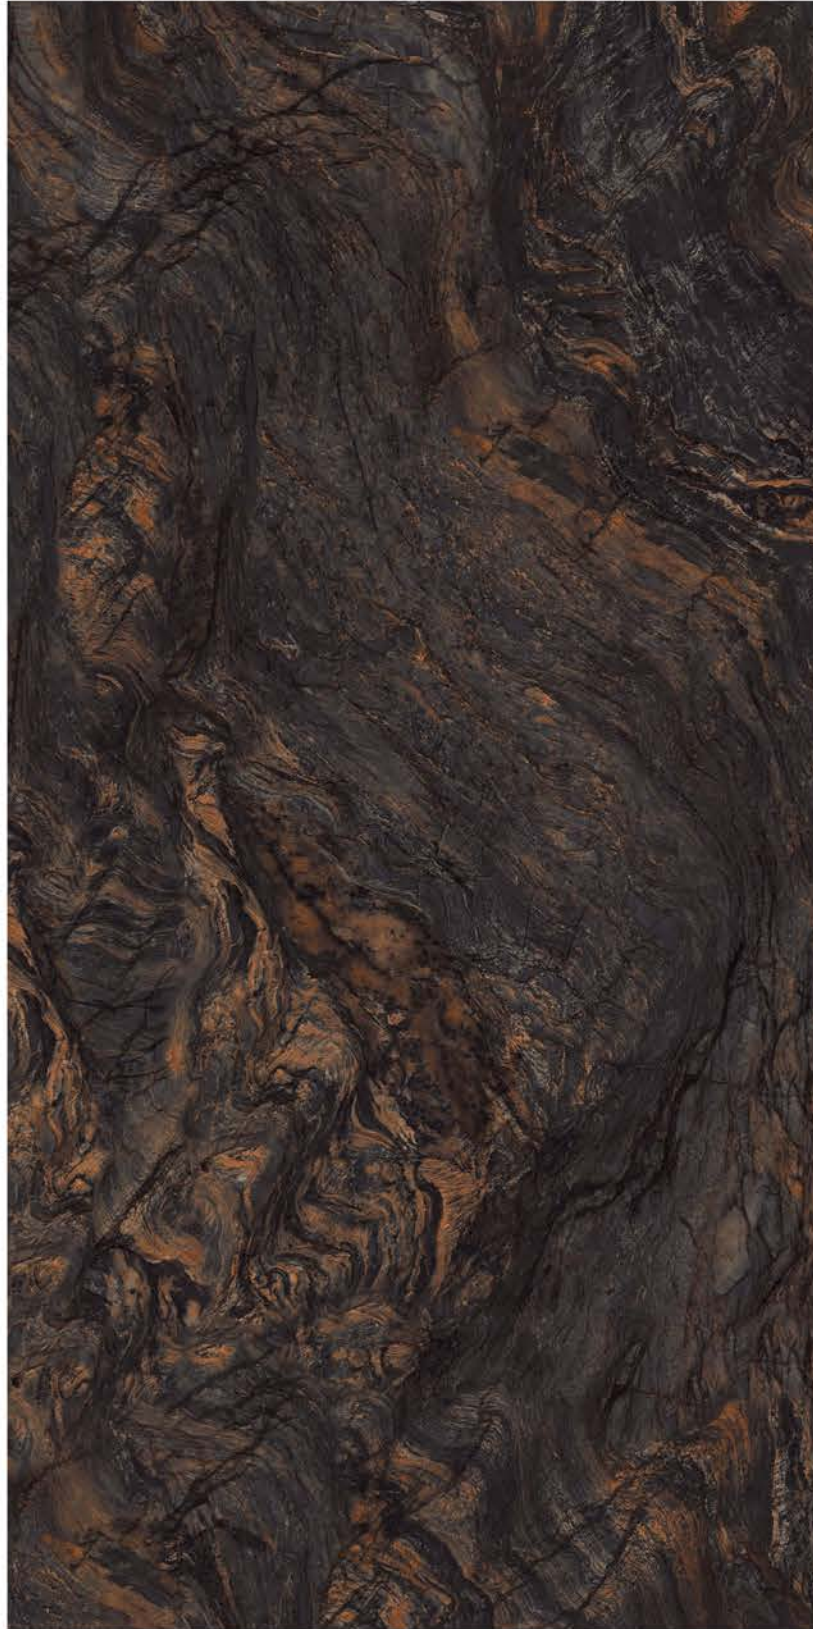

**ADONIS
BLACK**

| Wall & Floor
ADONIS BLACK

SUPER
HIGHGLOSS
COLLECTION

SUPER
HIGHGLOSS
COLLECTION

| Size
600x
1200mm

| Surface
Super Highgloss

| Random
03

**AGATA
BROWN**