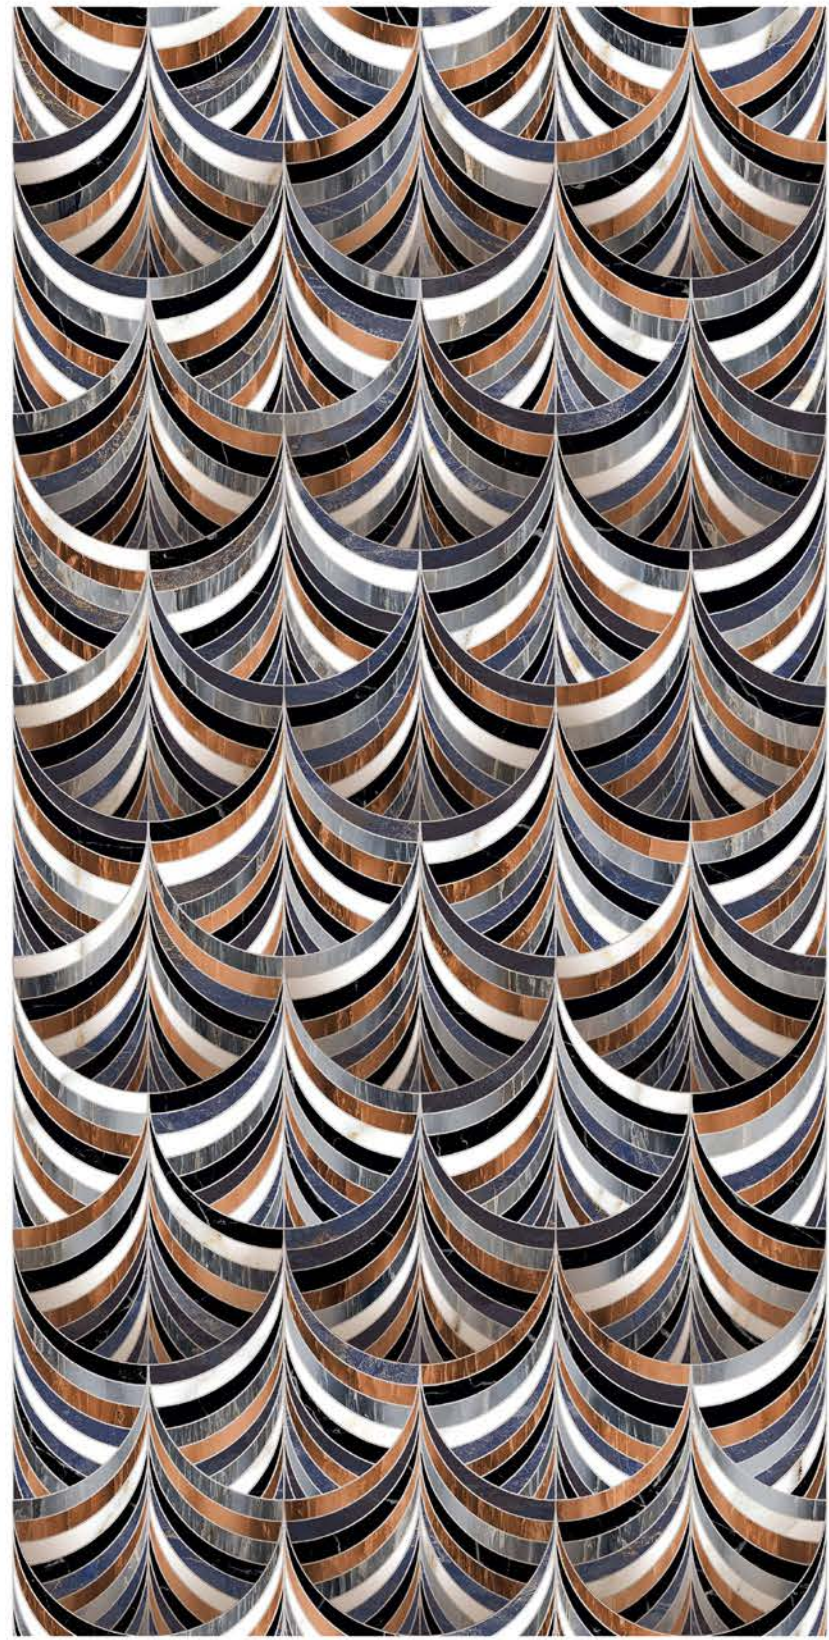

SUPER
HIGHGLOSS
COLLECTION

| Size
600x
1200mm

| Surface
Super Highgloss

| Random
04

**CARTER
BROWN**

CARTER BROWN DECORE