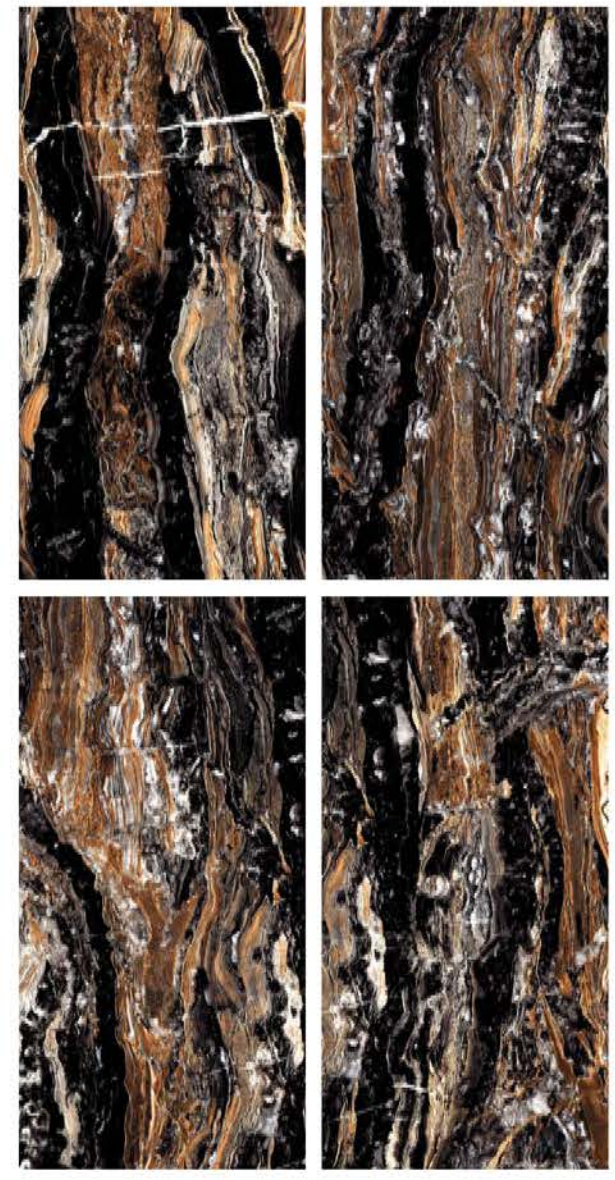

| Size
600x
1200mm

| Surface
Super Highgloss

| Random
04

**ASTRONUS
NATURAL**

| Wall
ASTRONUS NATURAL

SUPER
HIGHGLOSS
COLLECTION

SUPER
HIGHGLOSS
COLLECTION

| Size
600x
1200mm