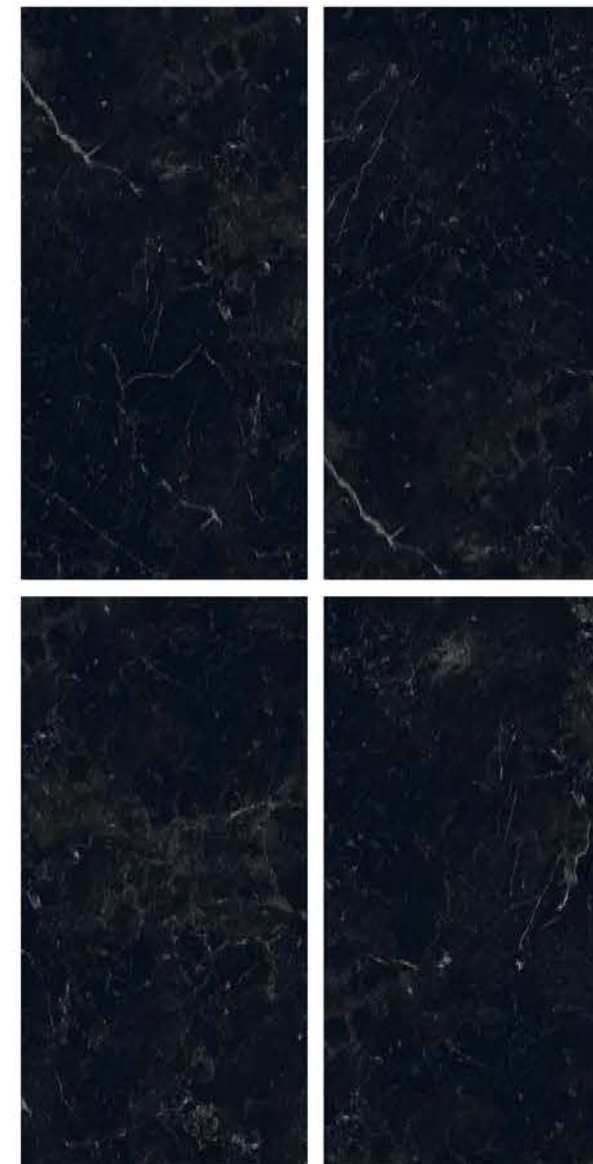

SUPER
HIGHGLOSS
COLLECTION

| Size
600x
1200mm

| Surface
Super Highgloss

| Random
04

**RESABELLA
BLACK**