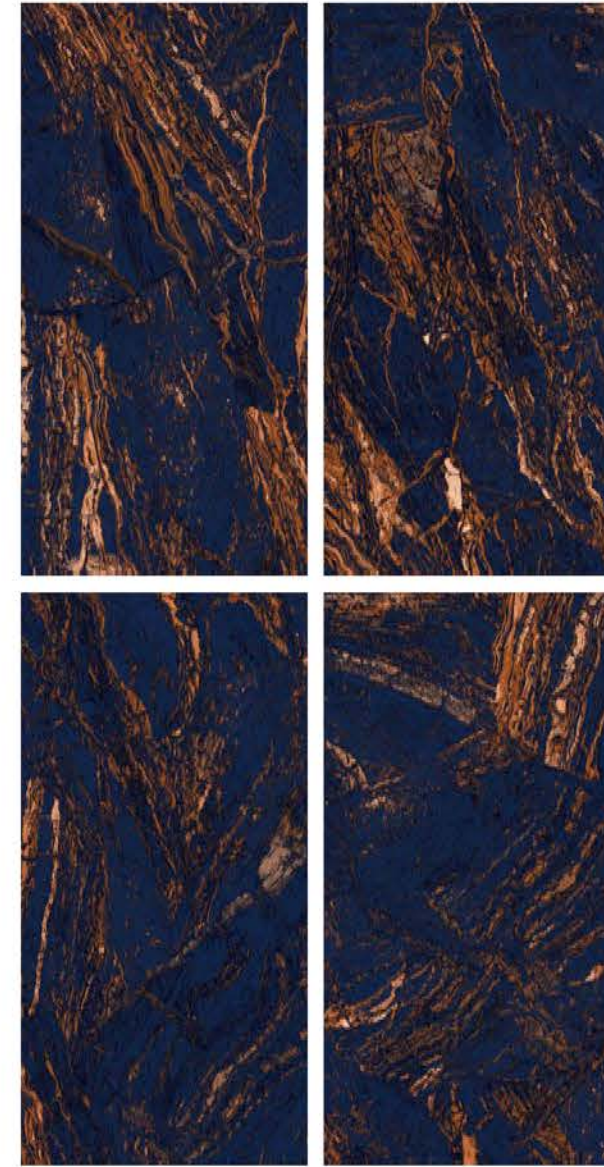

**TROPIC
BLACK**

| Wall & Floor
TROPIC BLACK

SUPER
HIGHGLOSS
COLLECTION

SUPER
HIGHGLOSS
COLLECTION

| Size
600x
1200mm

| Surface
Super Highgloss

| Random
04

**TRURO
BLUE**