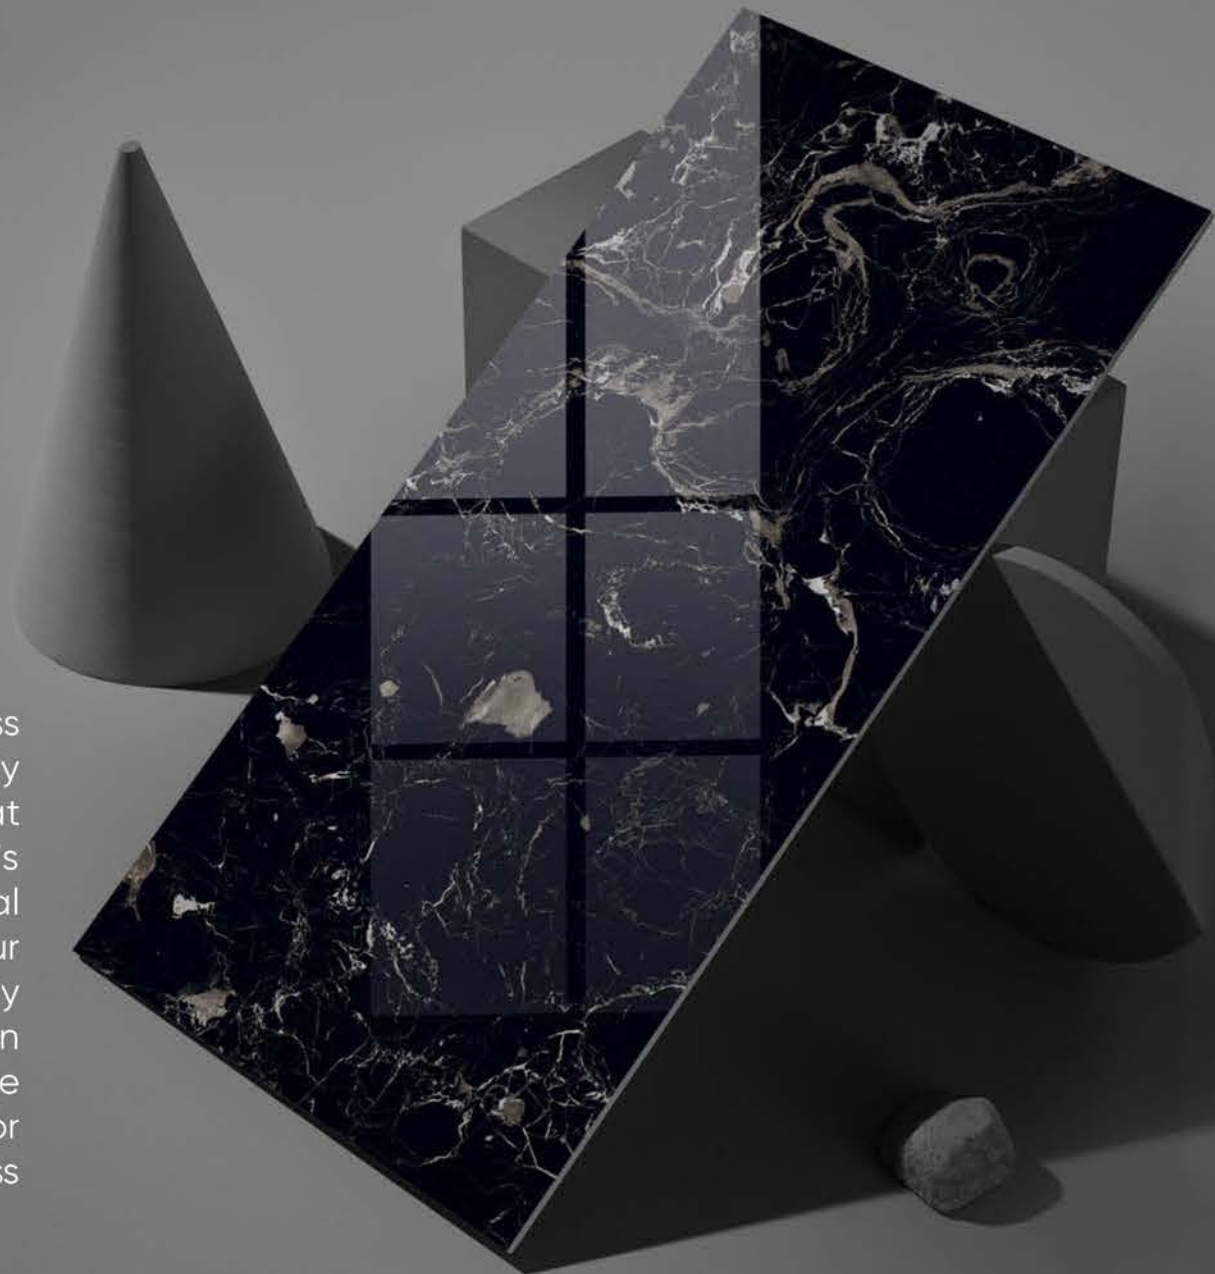

Transform your spaces with our exclusive collection of elegant tiles. Each tile is meticulously crafted to blend timeless sophistication with contemporary design. From sleek, polished finishes to textured, understated patterns, our tiles offer a perfect balance of style and functionality. Ideal for any setting

whether it's a luxurious bathroom, a chic living area, or a sophisticated office—our collection ensures that every surface exudes a sense of refined beauty.

SUPER HIGHGLOSS COLLECTION

600x
1200mm

Elevate your space with our Super High-Gloss Tile Collection, where each tile is meticulously crafted to achieve a mirror-like shine that amplifies light and enhances any room's ambiance. Ideal for creating striking focal points or adding a touch of luxury to your interiors, these tiles feature an exceptionally smooth, reflective surface that brings modern elegance to your floors and walls. With a range of colors and sizes, our collection allows for endless design possibilities, ensuring a flawless finish and lasting impact.