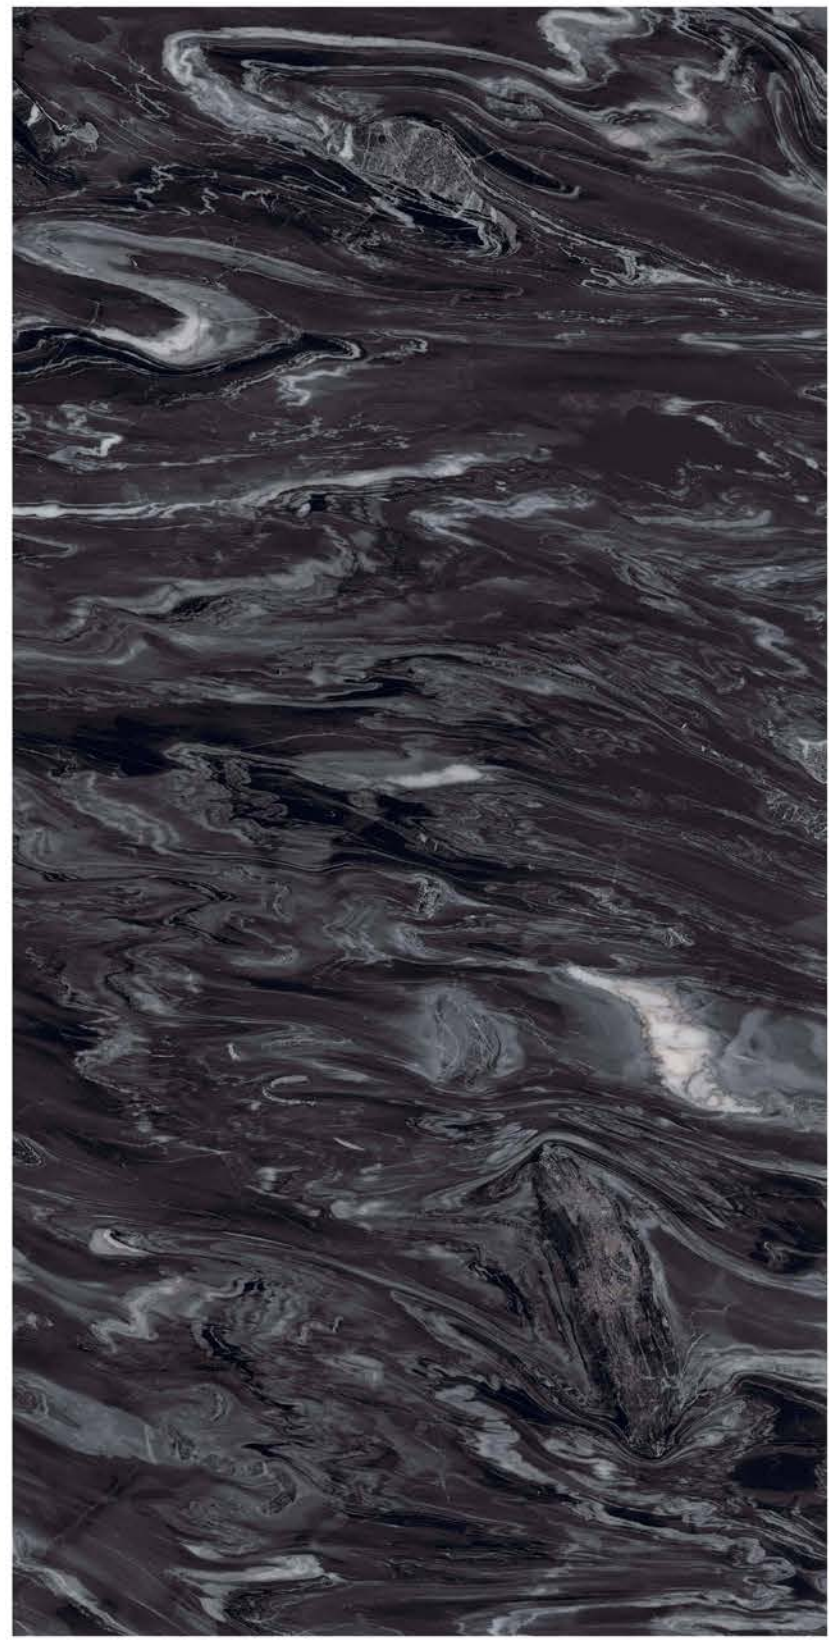

**JEXAN
NATURAL**

| Wall & Floor
JEXAN NATURAL

SUPER
HIGHGLOSS
COLLECTION

SUPER
HIGHGLOSS
COLLECTION

| Size
600x
1200mm

| Surface
Super Highgloss

| Random
04

**KRYPTON
BLACK**