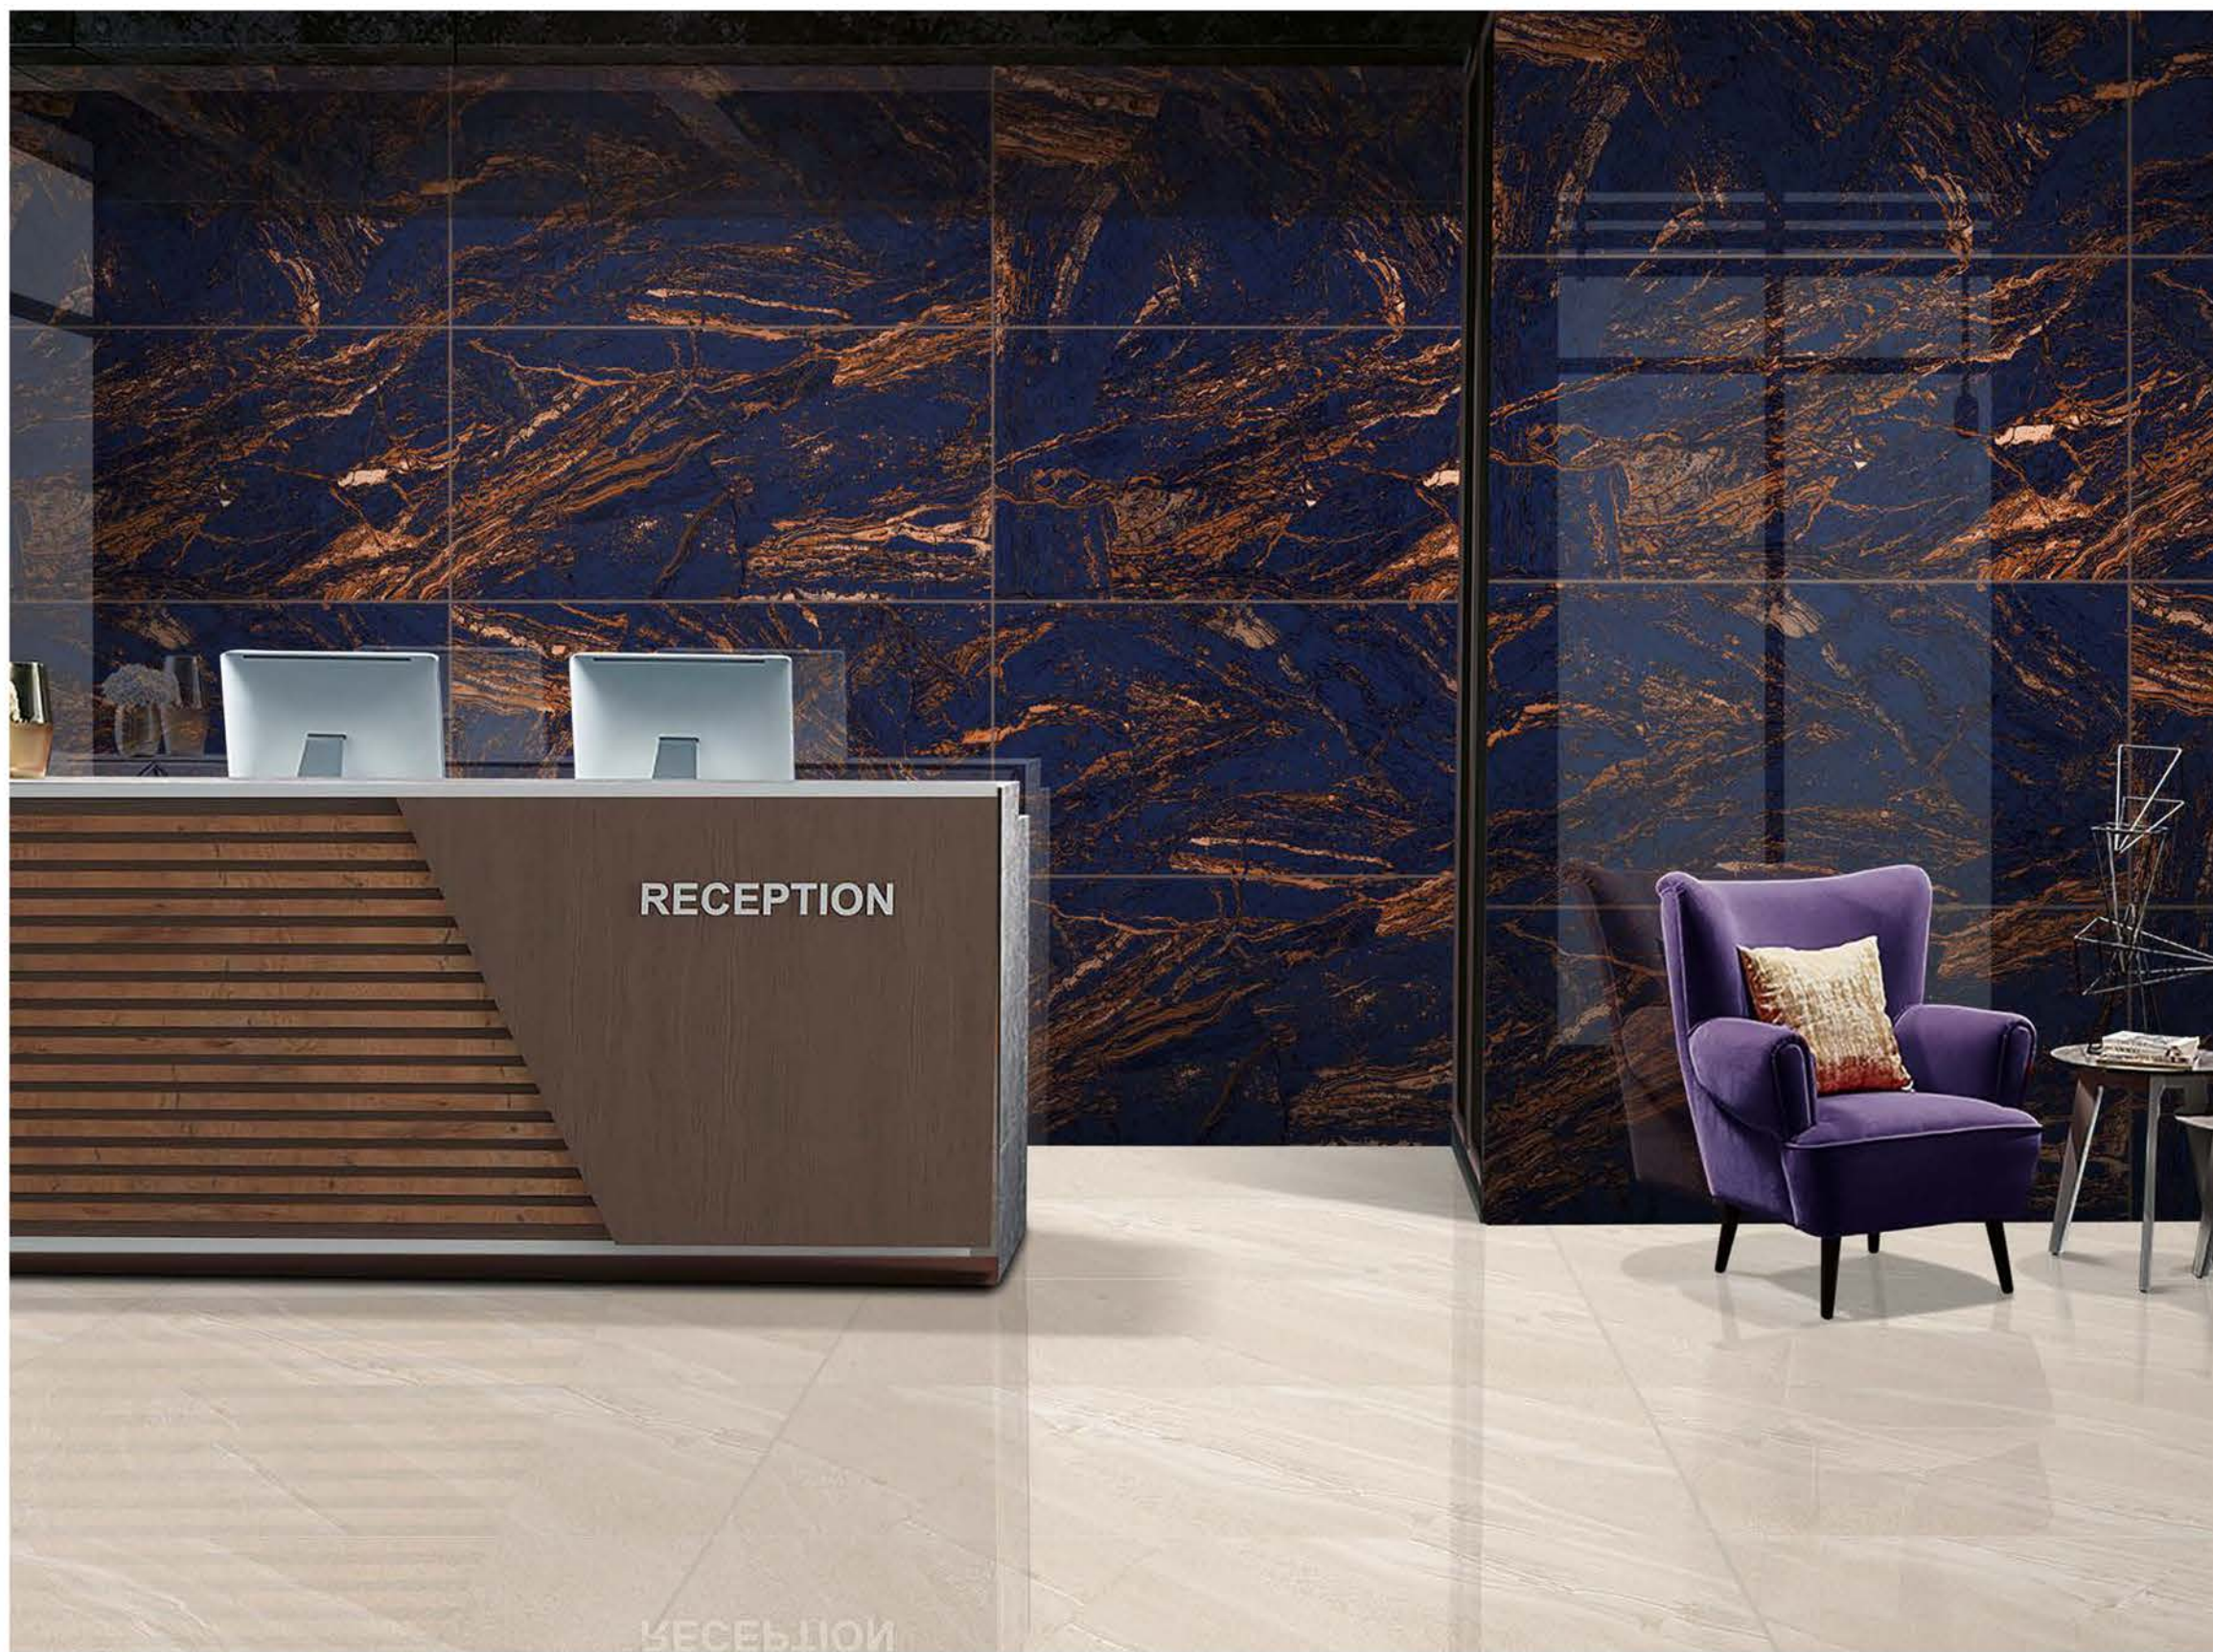

**TROPIC
BLACK**

| Wall & Floor
TROPIC BLACK

SUPER
HIGHGLOSS
COLLECTION

SUPER
HIGHGLOSS
COLLECTION

| Size
600x
1200mm

| Surface
Super Highgloss

| Random
04

**TRURO
BLUE**