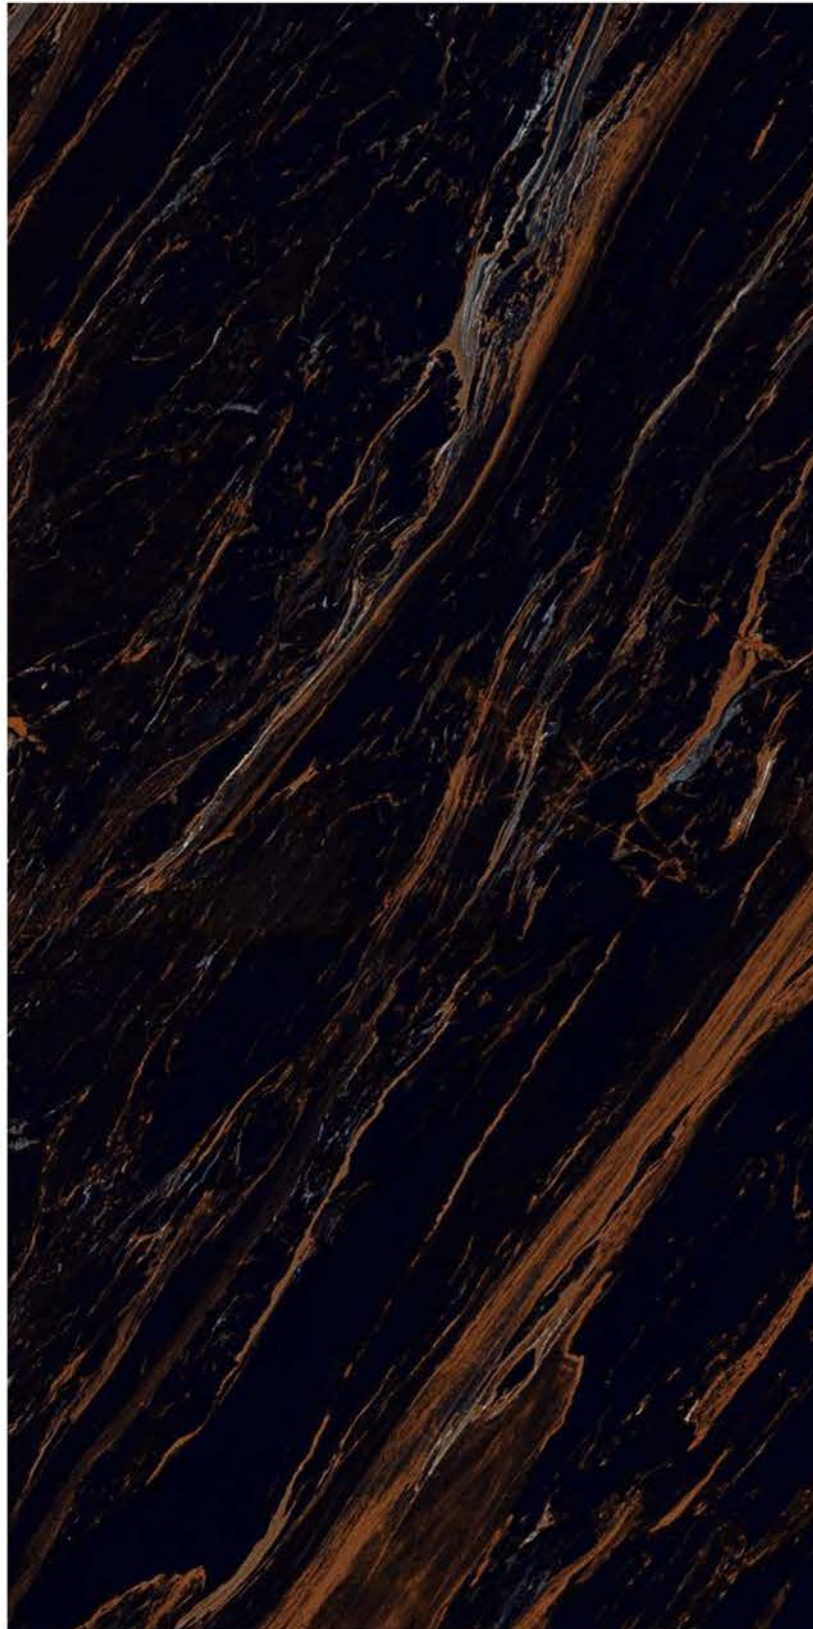

SUPER
HIGHGLOSS
COLLECTION

| Size
600x
1200mm

| Surface
Super Highgloss

| Random
04

**BLACK
RIDE**