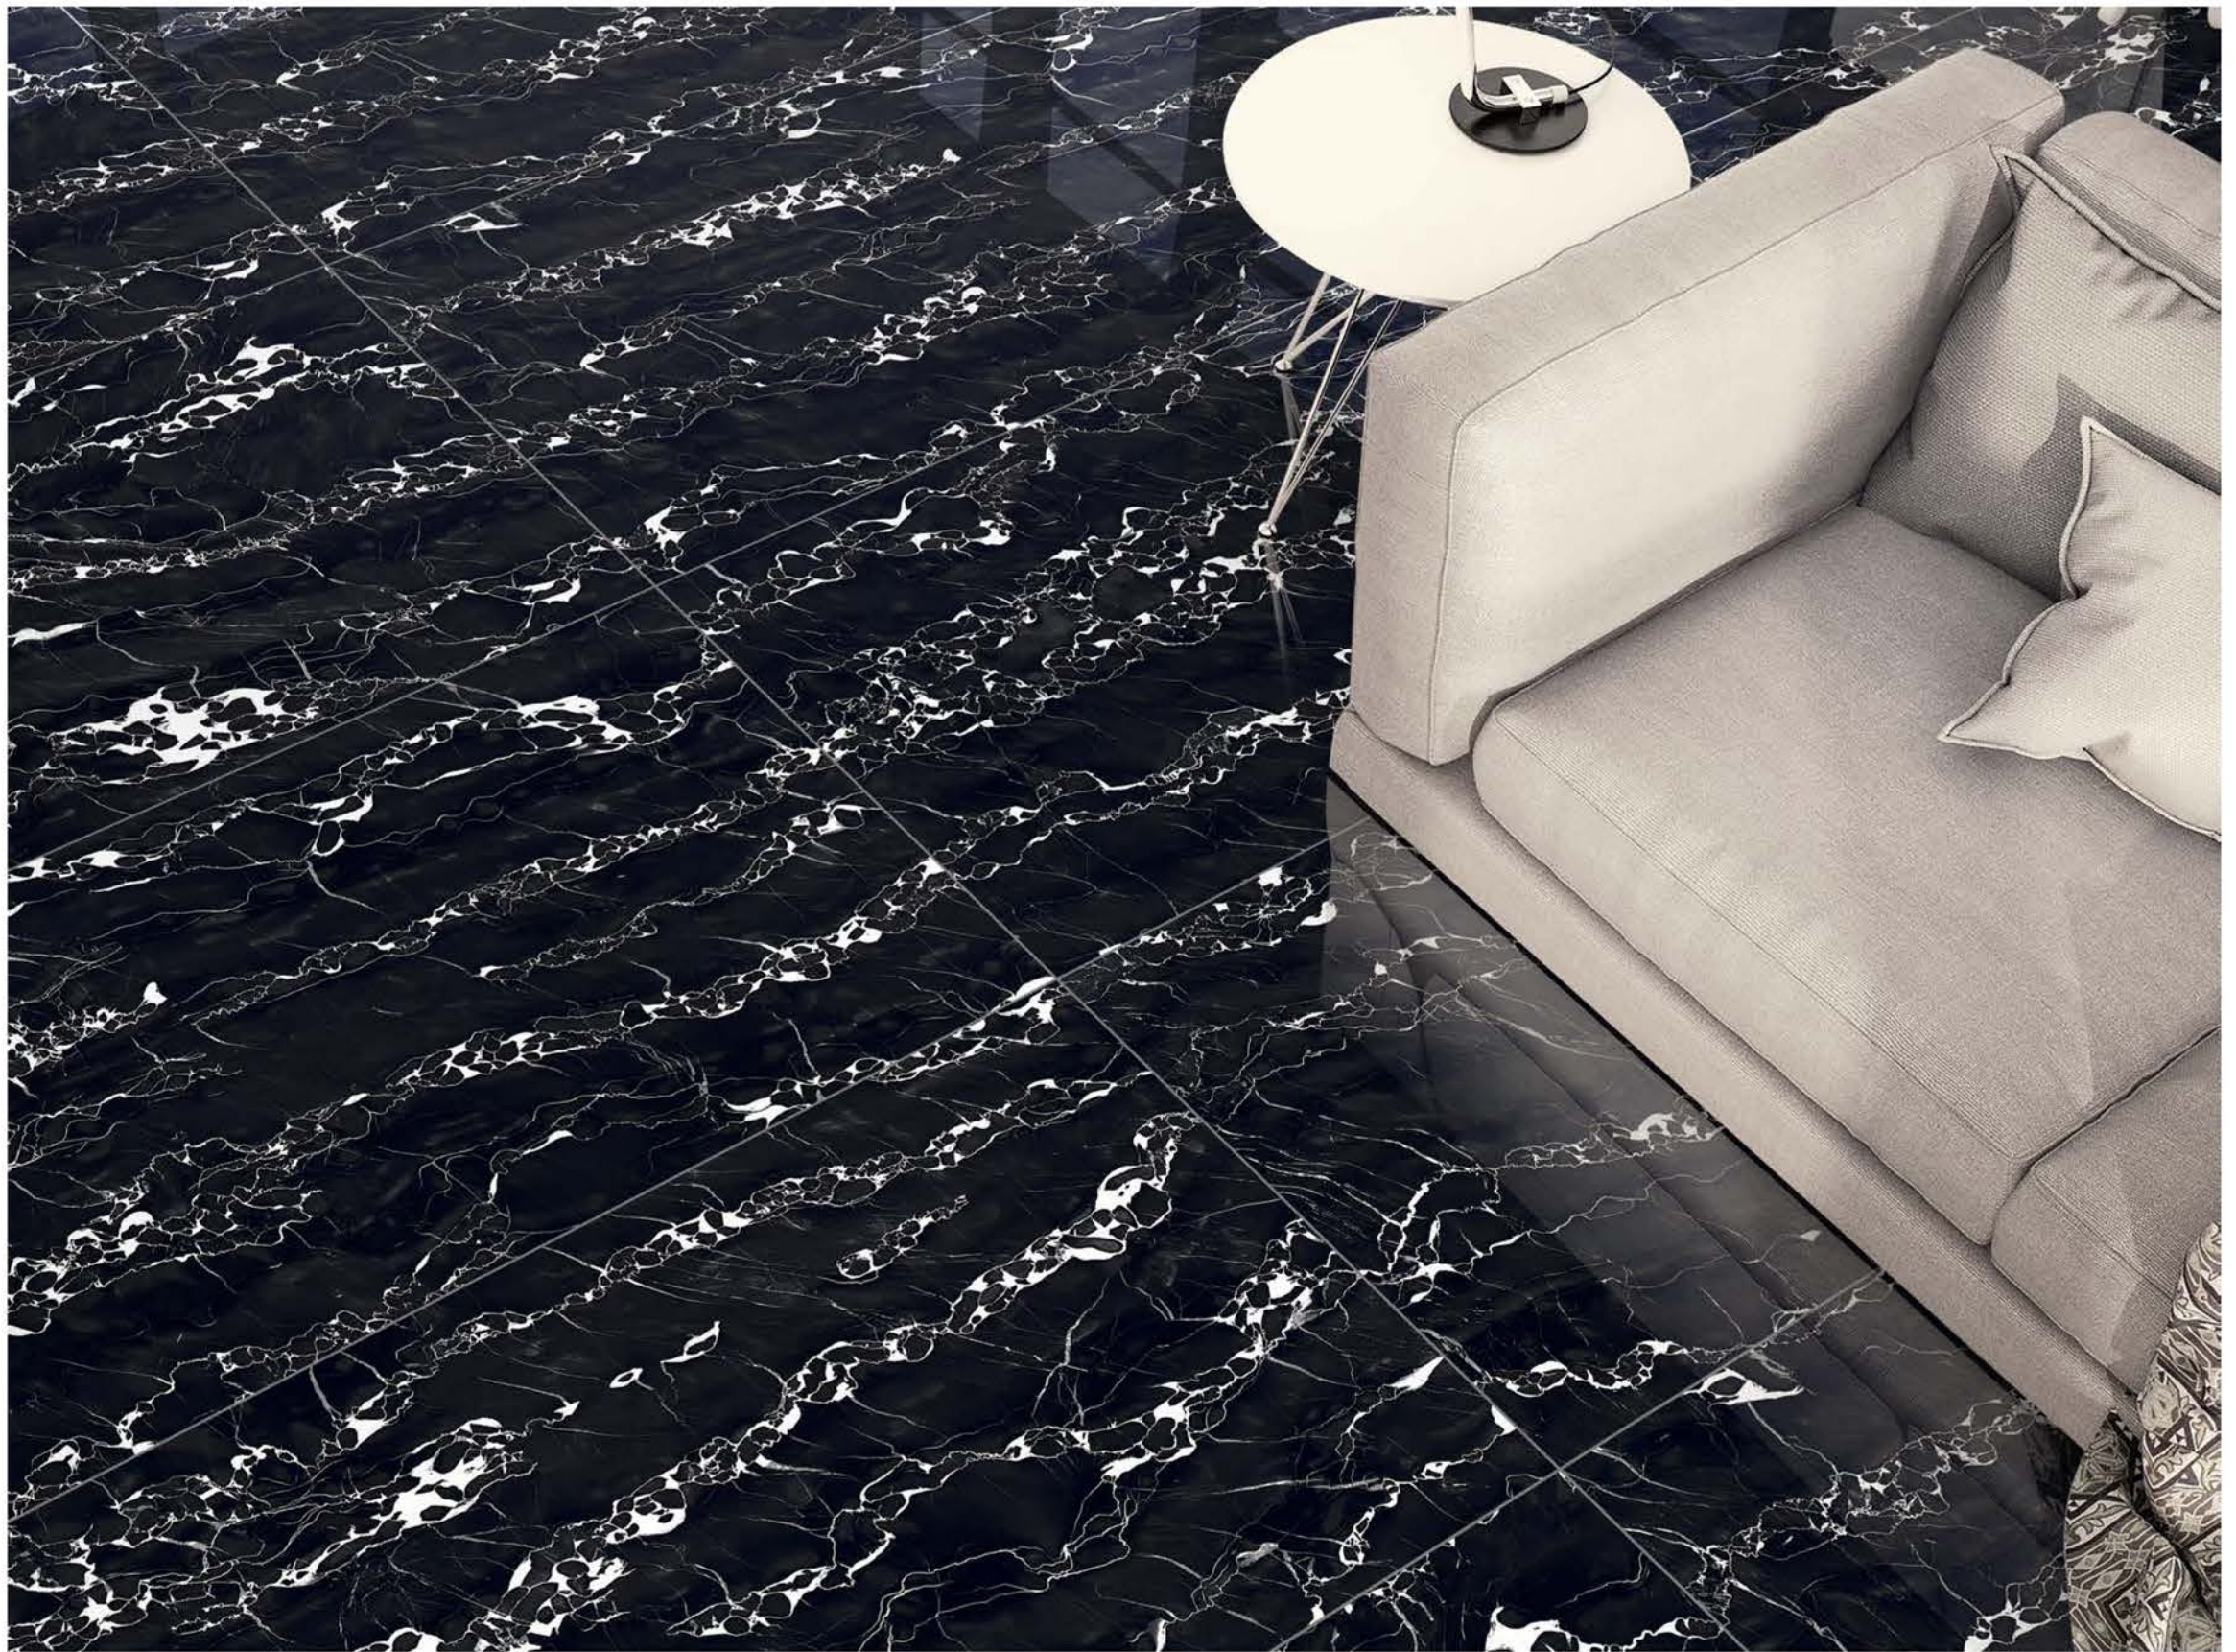

1 Floor
ONTARIO CHOCO

SUPER
HIGHGLOSS
COLLECTION

SUPER
HIGHGLOSS
COLLECTION

| Size
600x
1200mm

| Surface
Super Highgloss

| Random
04

**PORTRO
BLACK**

| Floor
PORTRO BLACK