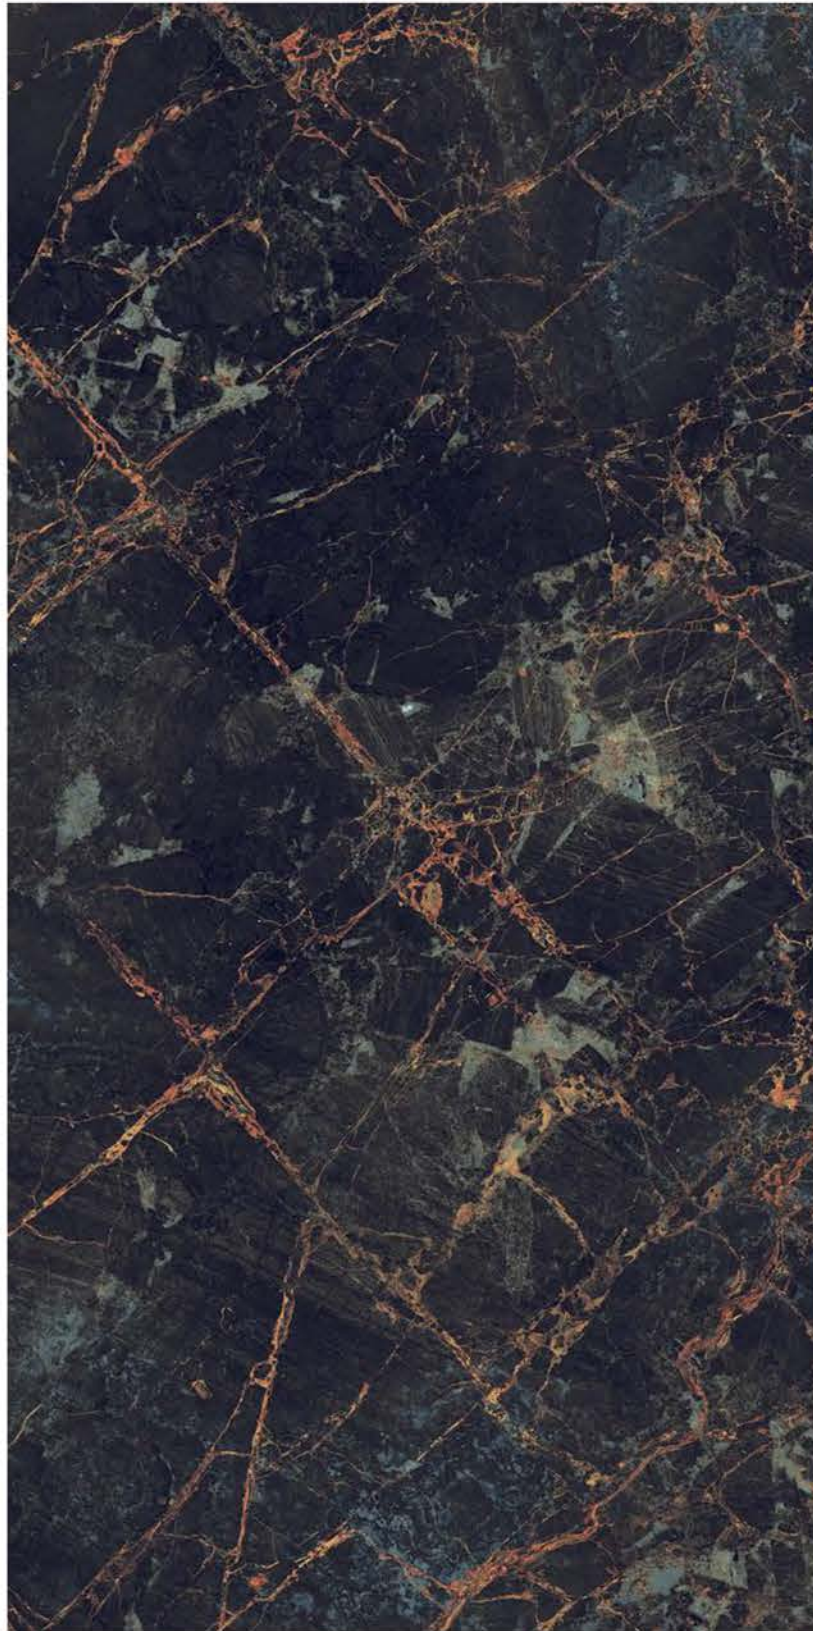

SUPER
HIGHGLOSS
COLLECTION

| Size
600x
1200mm

| Surface
Super Highgloss

| Random
04

**RUBY
NATURAL**