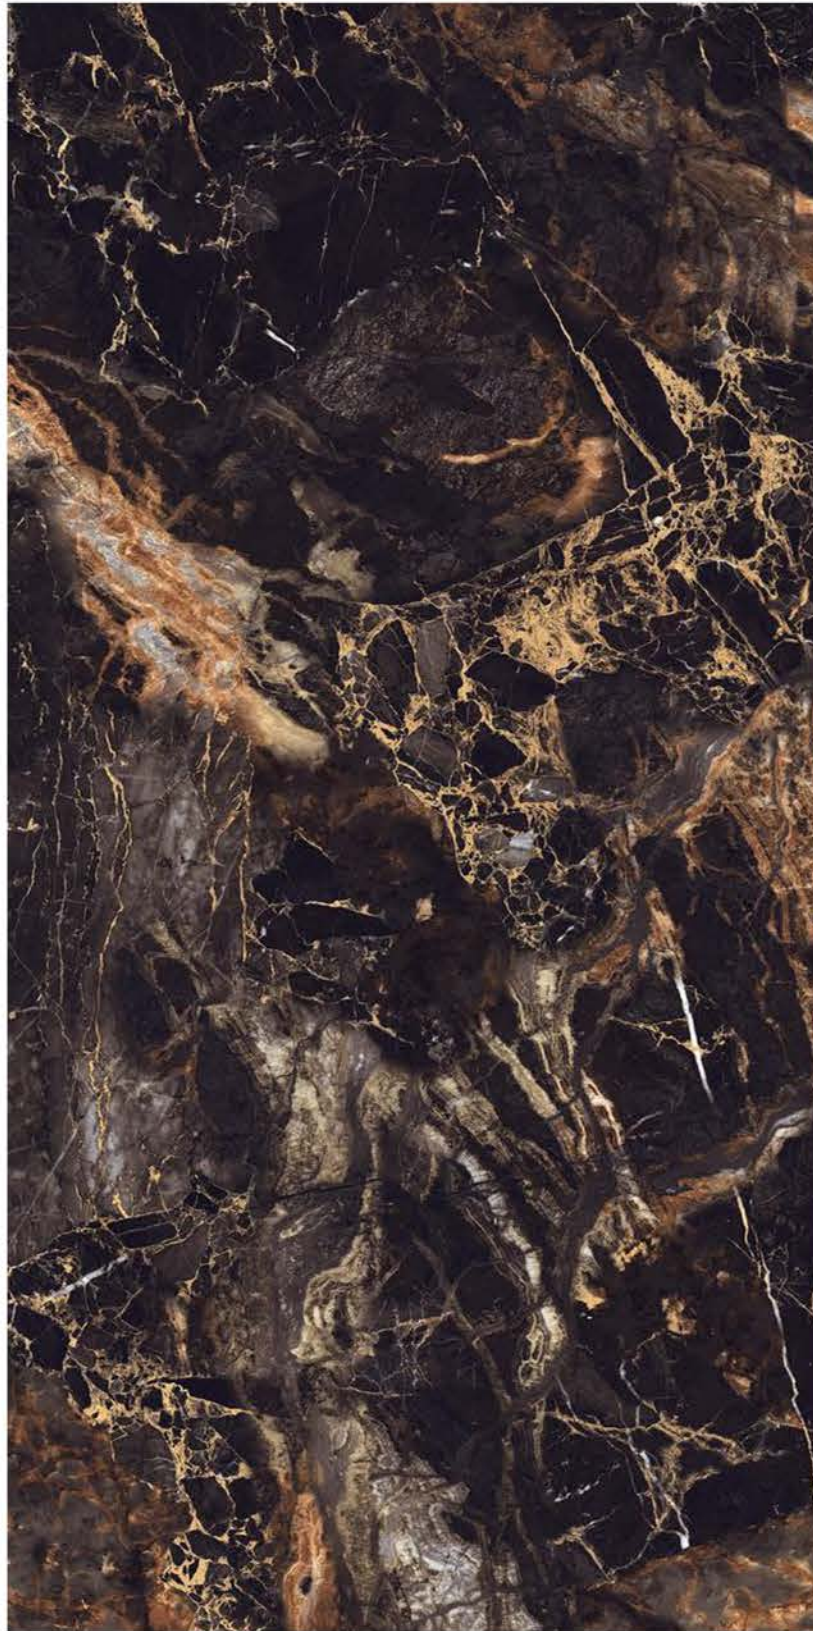

| Random
04

**JEXAN
CHOCO**

| Wall & Floor
JEXAN CHOCO

SUPER
HIGHGLOSS
COLLECTION

SUPER
HIGHGLOSS
COLLECTION

| Size
600x
1200mm

| Surface
Super Highgloss

| Random
04