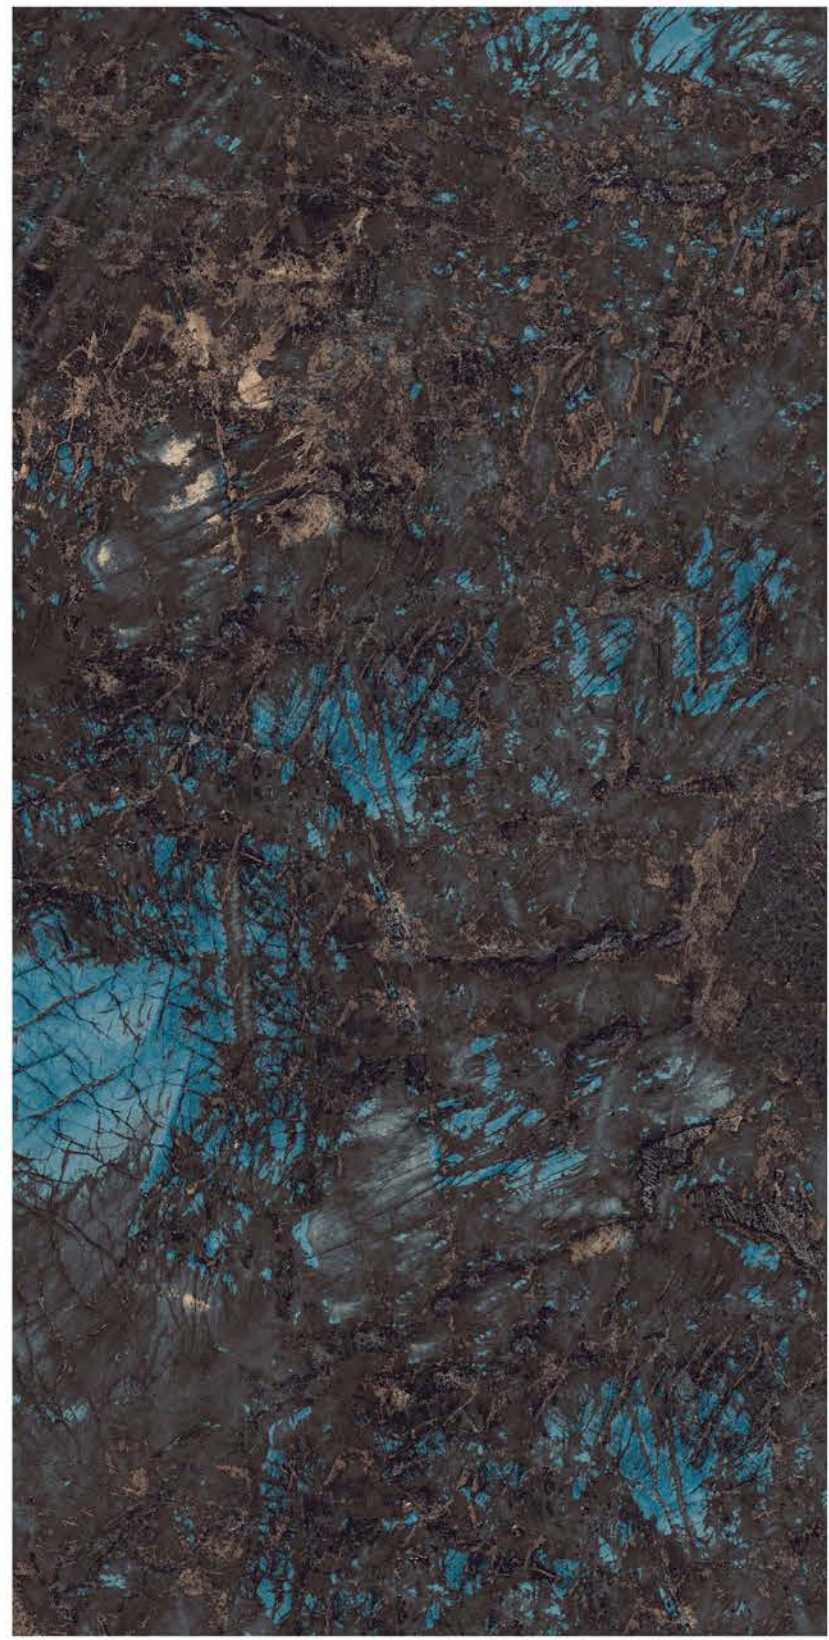

SUPER
HIGHGLOSS
COLLECTION

| Size
600x
1200mm

| Surface
Super Highgloss

| Random
04

**LABRADOR
AZURE**