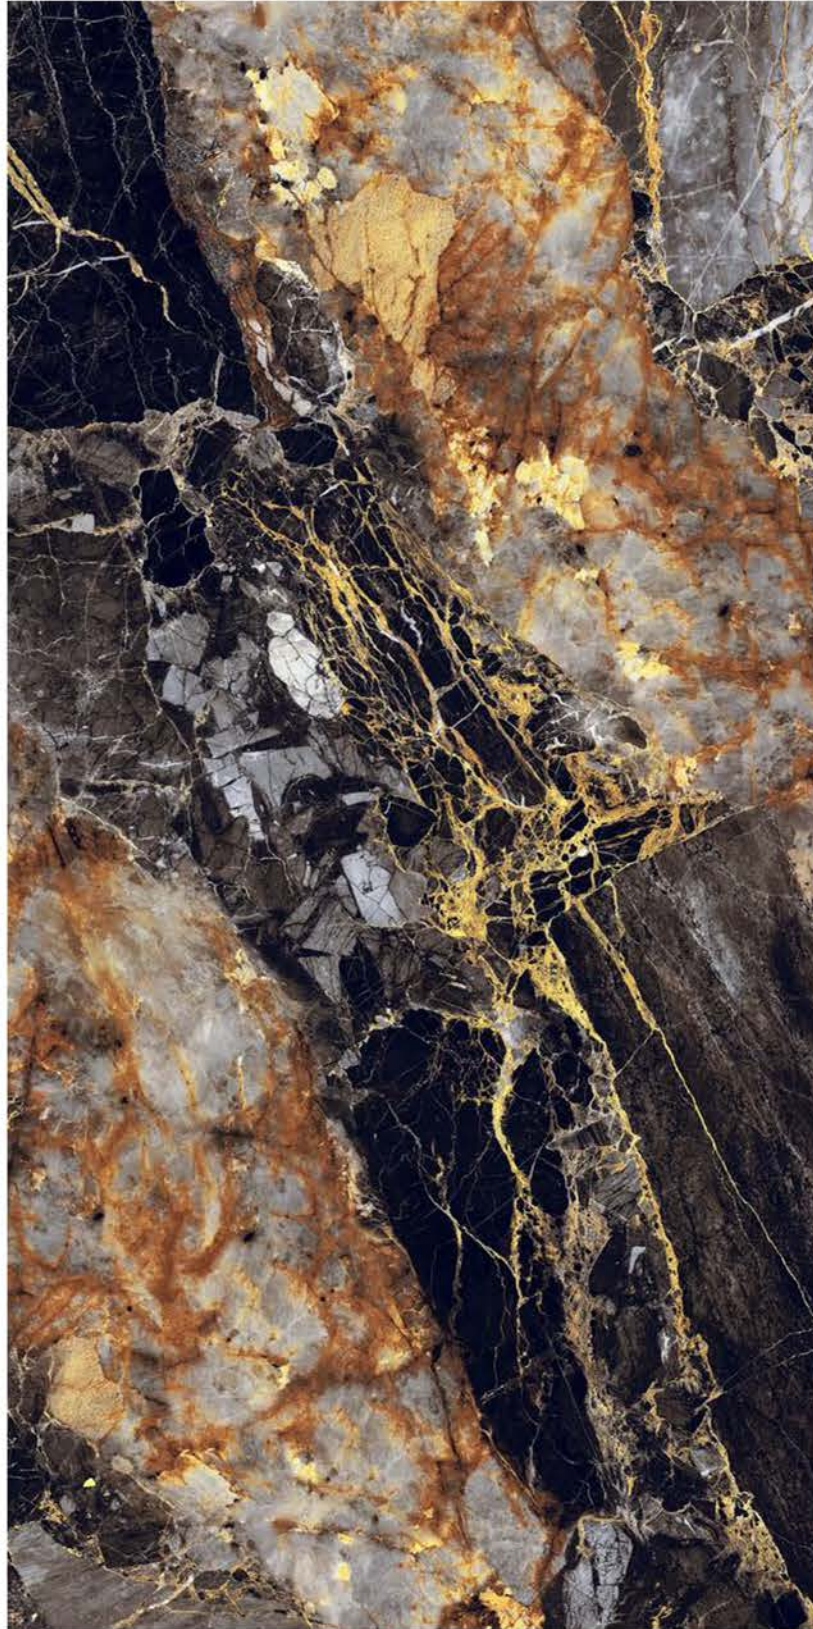

SUPER
HIGHGLOSS
COLLECTION

| Size
600x
1200mm

| Surface
Super Highgloss

| Random
04

ALICE