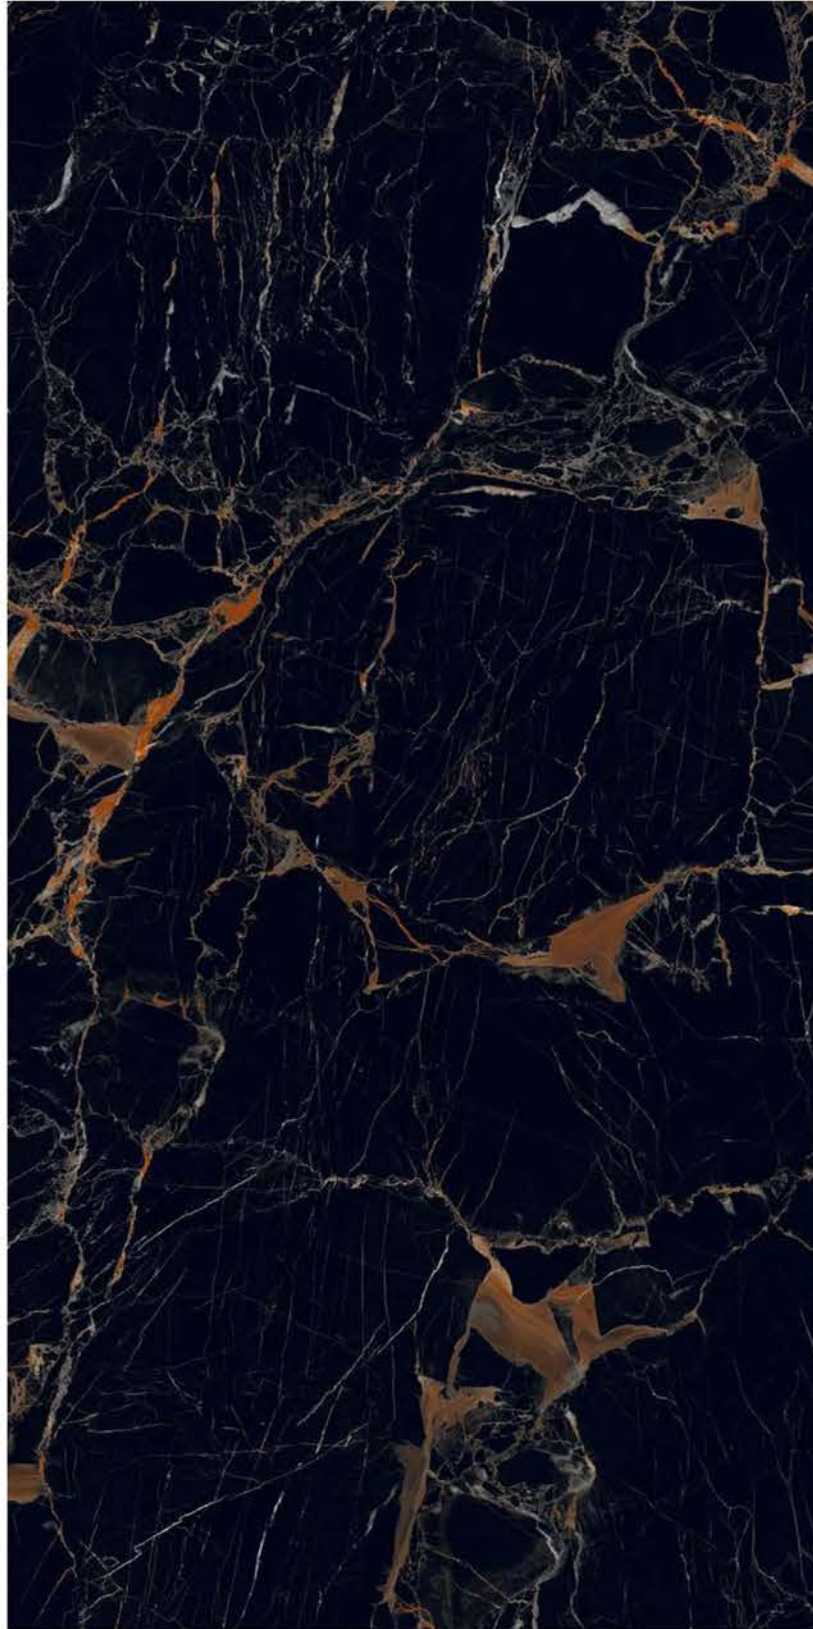

SUPER
HIGHGLOSS
COLLECTION

| Size
600x
1200mm

| Surface
Super Highgloss

| Random
04

DEVINE