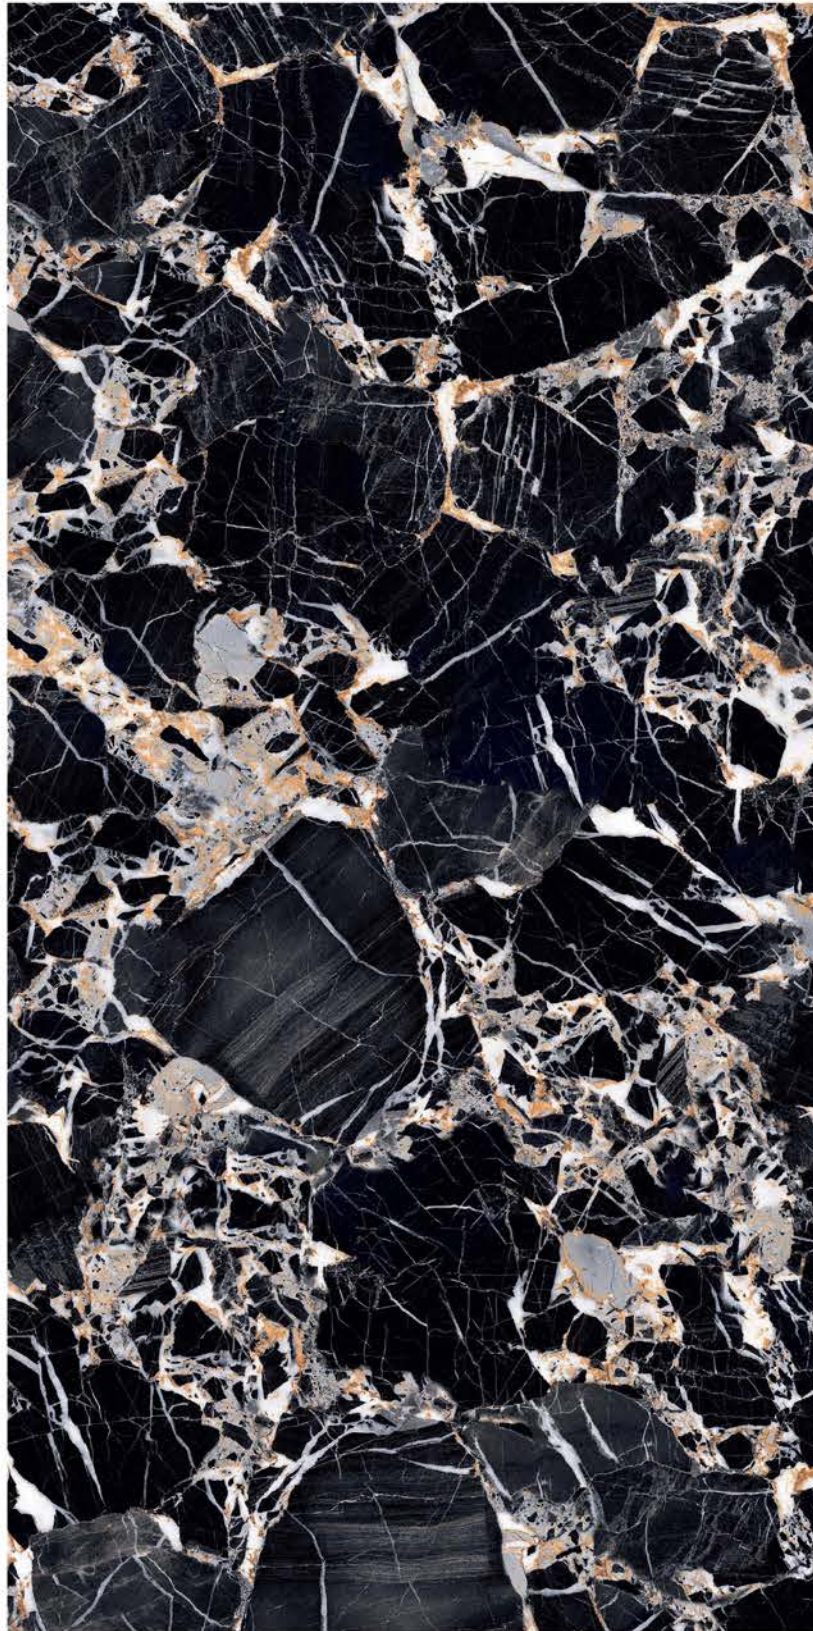

SUPER
HIGHGLOSS
COLLECTION

| Size
600x
1200mm

| Surface
Super Highgloss

| Random
04

**TITANIUM
BLACK**