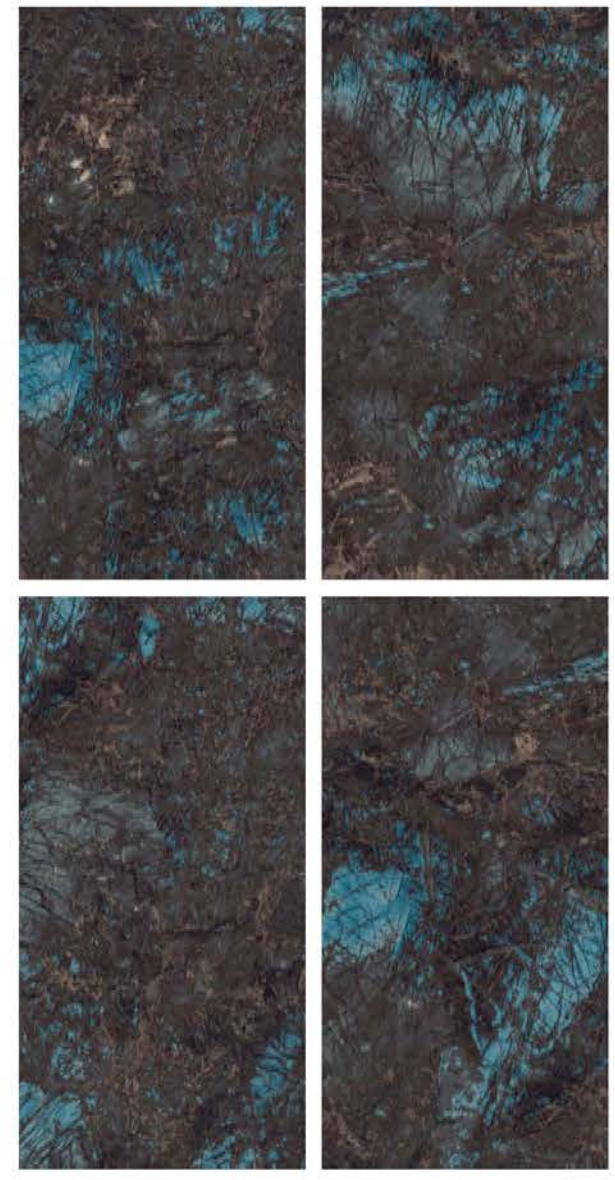

SUPER
HIGHGLOSS
COLLECTION

| Size
600x
1200mm

| Surface
Super Highgloss

| Random
04

**LABRADOR
AZURE**