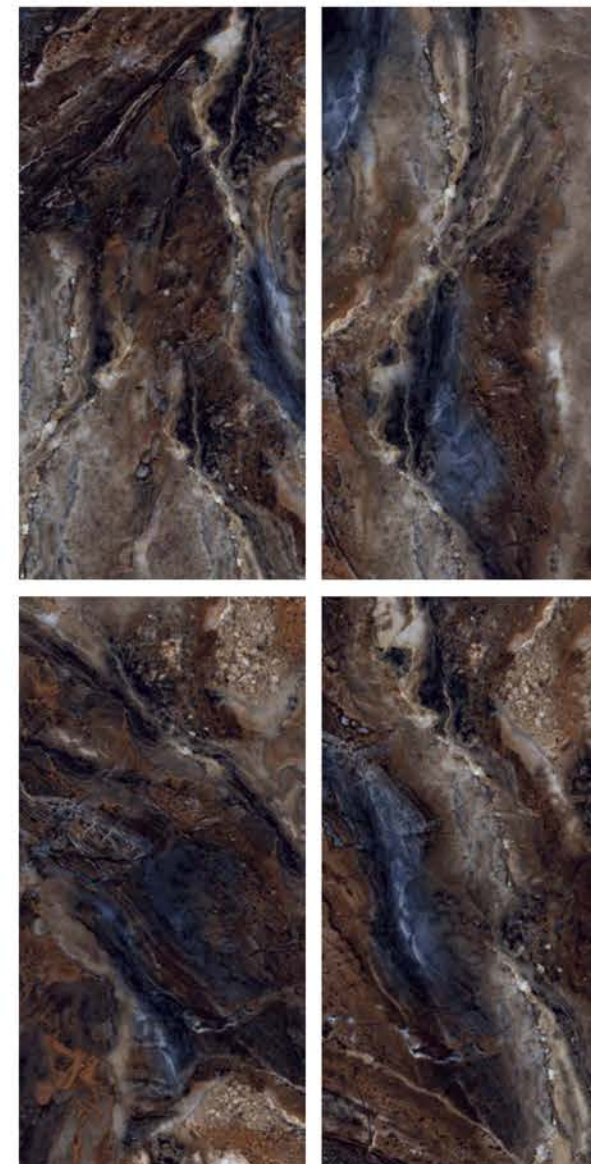

SUPER
HIGHGLOSS
COLLECTION

| Size
600x
1200mm

| Surface
Super Highgloss

| Random
04

ALFRED