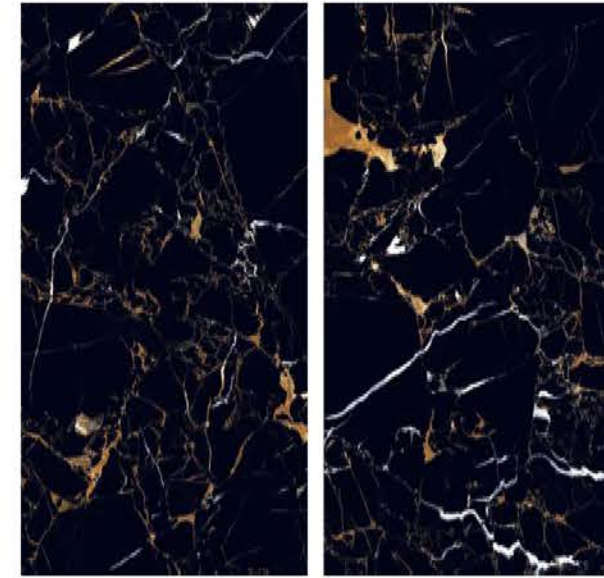

| Random
03

**BETHANY
NATURAL**

| Wall
BETHANY NATURAL

SUPER
HIGHGLOSS
COLLECTION

SUPER
HIGHGLOSS
COLLECTION

| Size
600x
1200mm

| Surface
Super Highgloss

| Random
03