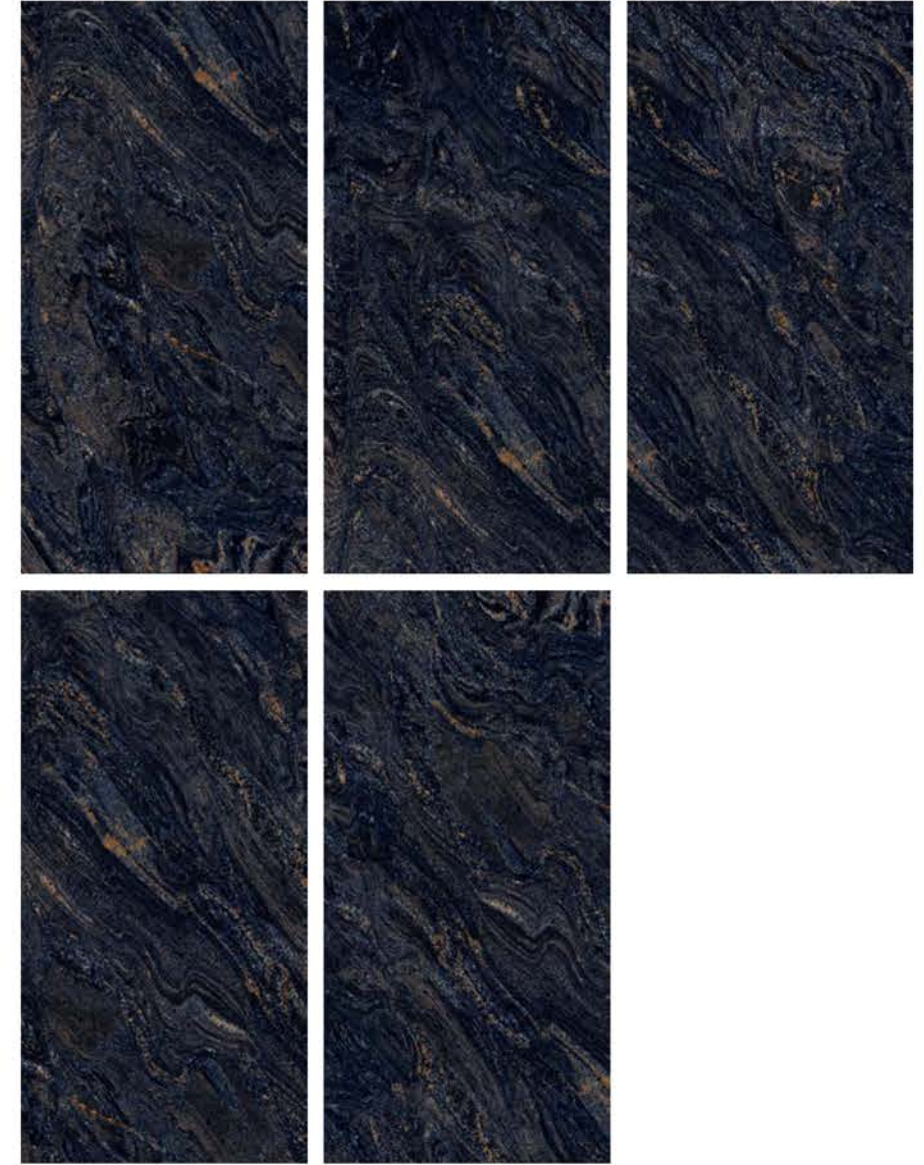

SUPER
HIGHGLOSS
COLLECTION

| Size
600x
1200mm

| Surface
Super Highgloss

| Random
05

**BLUE
GRANITE**