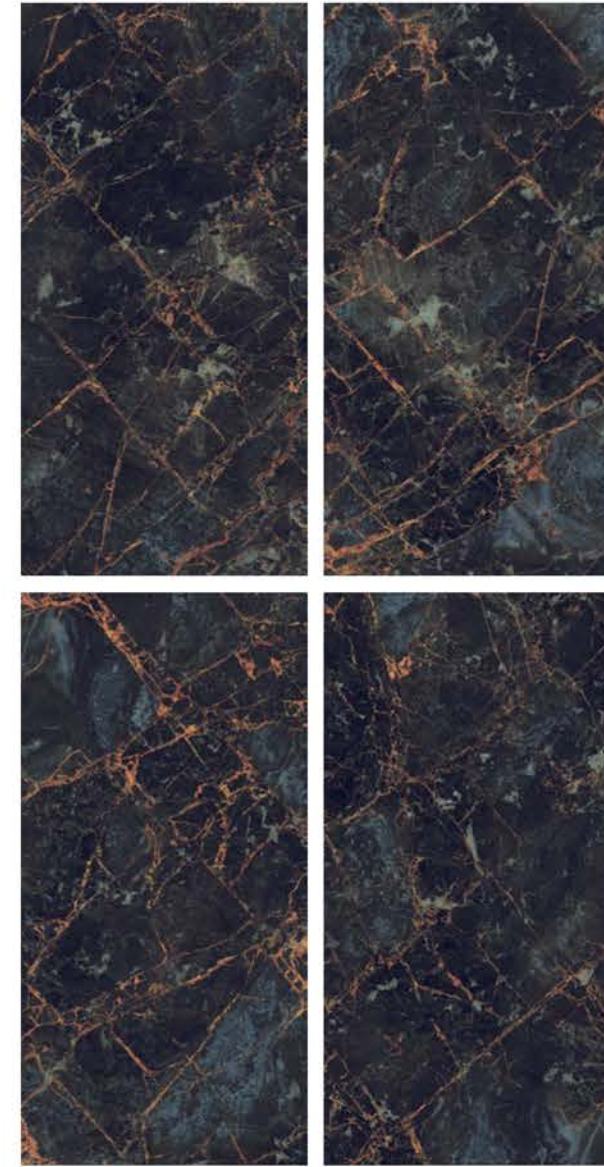

SUPER
HIGHGLOSS
COLLECTION

| Size
600x
1200mm

| Surface
Super Highgloss

| Random
04

**RUBY
NATURAL**