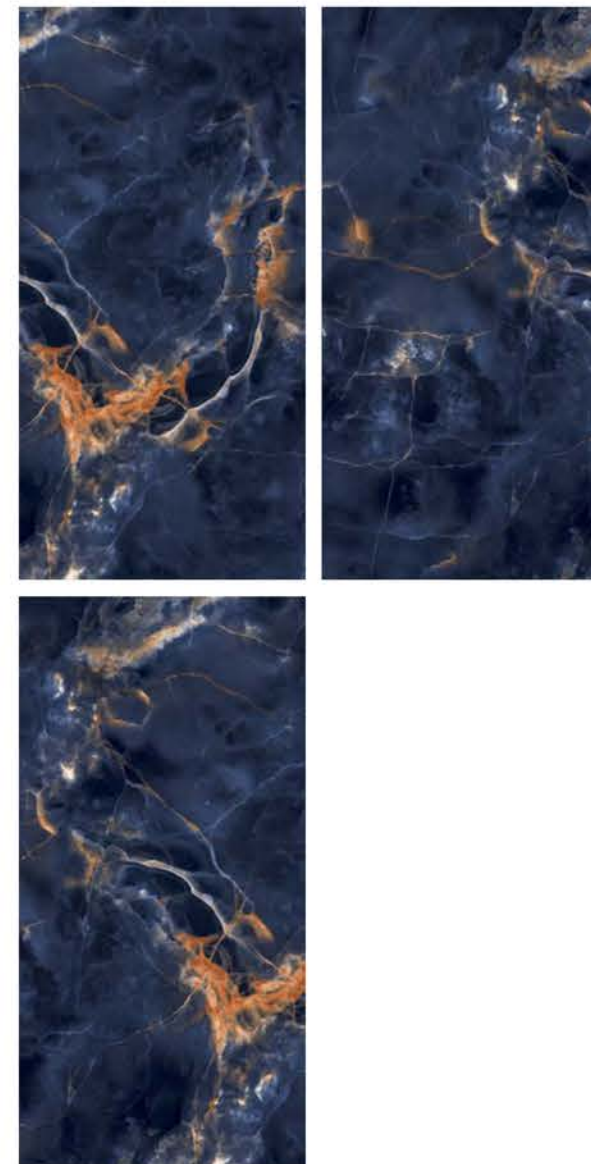

**ONYX
OCEAN**

1 Wall
ONYX OCEAN

SUPER
HIGHGLOSS
COLLECTION

SUPER
HIGHGLOSS
COLLECTION

| Size
600x
1200mm

| Surface
Super Highgloss

| Random
04

**ONTARIO
CHOCO**