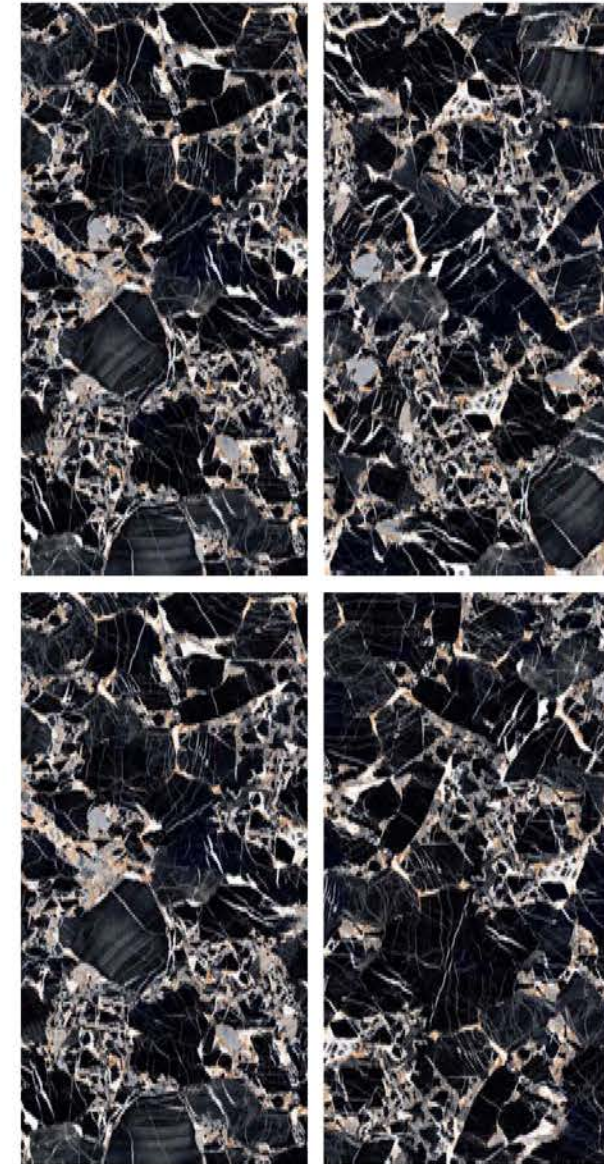

SUPER
HIGHGLOSS
COLLECTION

| Size
600x
1200mm

| Surface
Super Highgloss

| Random
04

**TITANIUM
BLACK**