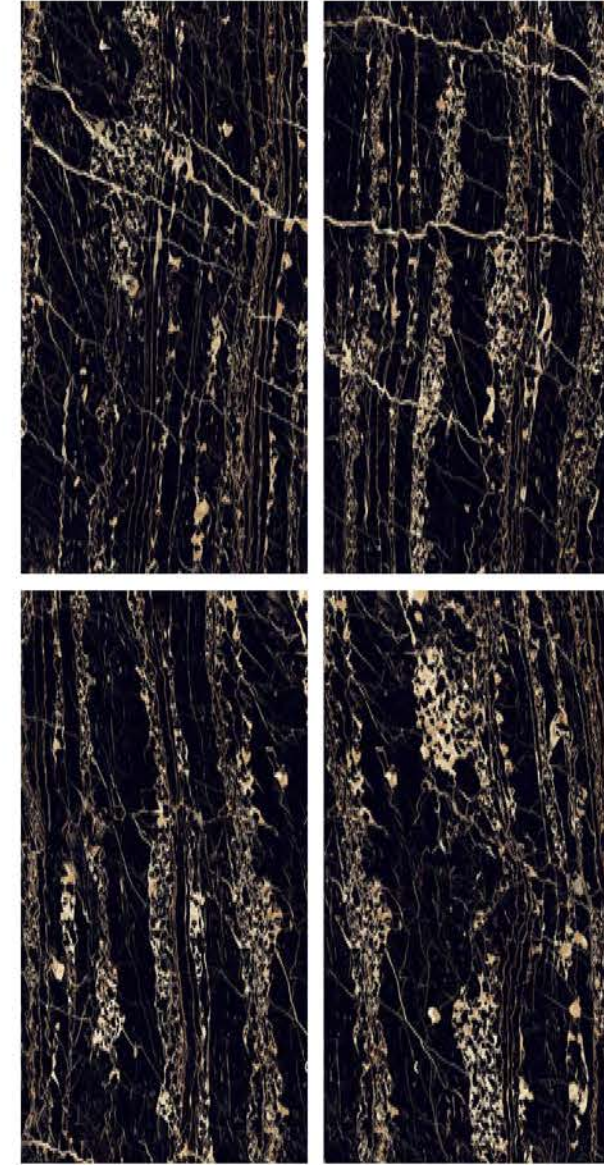

| Random
04

ANGARTI

| Wall
ANGARTI

SUPER
HIGHGLOSS
COLLECTION

SUPER
HIGHGLOSS
COLLECTION

| Size
600x
1200mm

| Surface
Super Highgloss

| Random
04