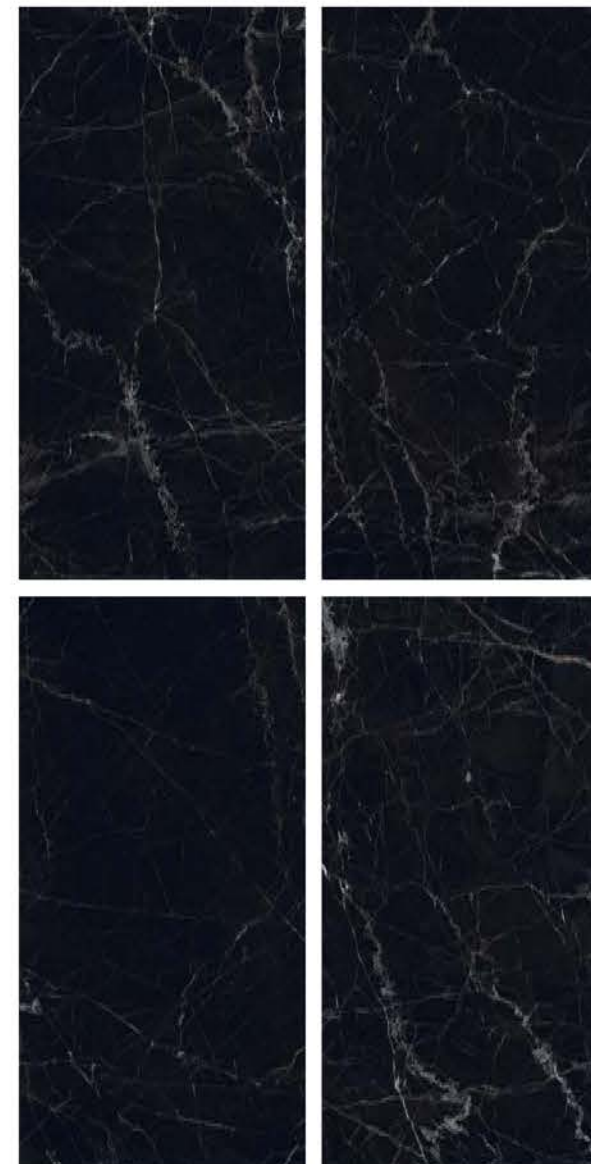

| Random
04

CAPICHINO

| Wall
CAPICHINO

SUPER
HIGHGLOSS
COLLECTION

SUPER
HIGHGLOSS
COLLECTION

| Size
600x
1200mm

| Surface
Super Highgloss

| Random
04