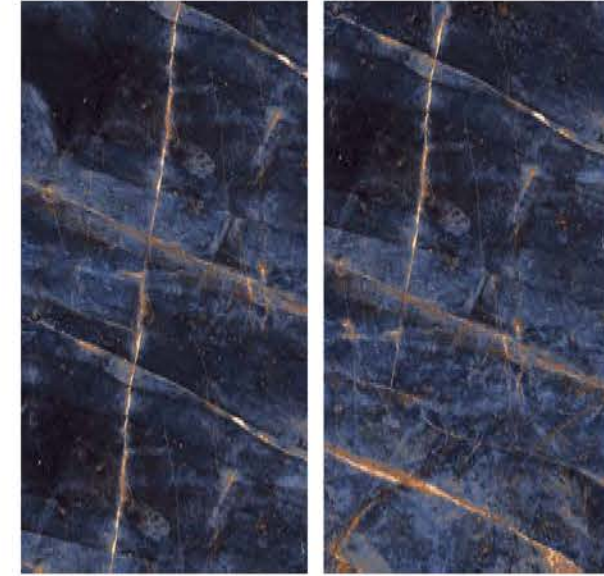

| Wall & Floor
AGATA BROWN

SUPER
HIGHGLOSS
COLLECTION

SUPER
HIGHGLOSS
COLLECTION

| Size
600x
1200mm

| Surface
Super Highgloss

| Random
02

**ALEXANDRA
BLUE**

| Wall & Floor
ALEXANDRA BLUE