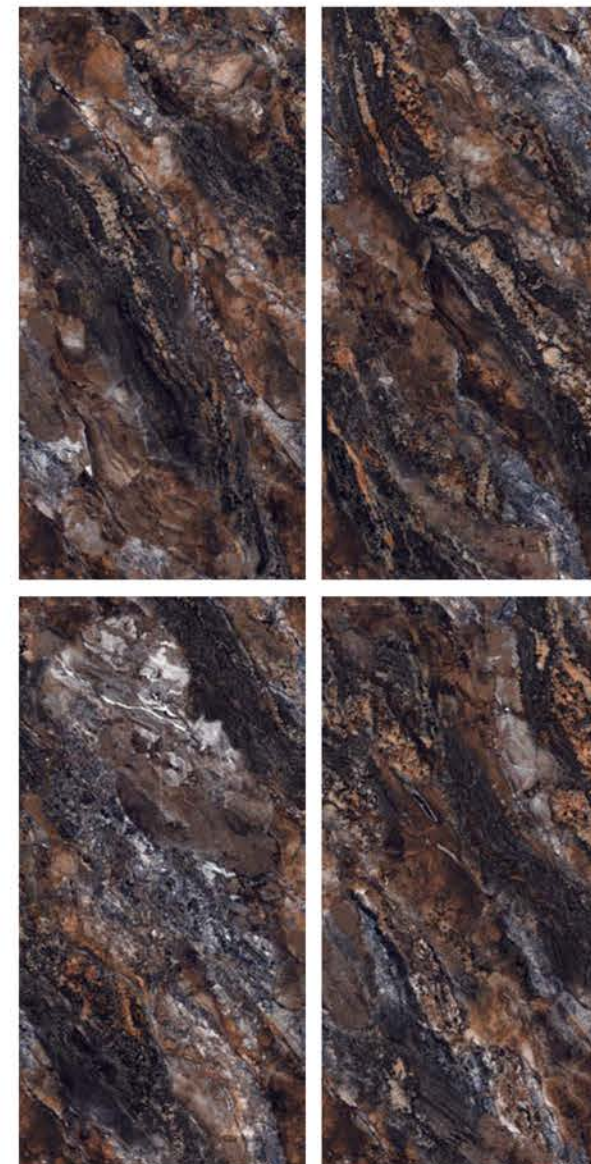

SUPER
HIGHGLOSS
COLLECTION

| Size
600x
1200mm

| Surface
Super Highgloss

| Random
04

**VALENTINA
BRUNO**