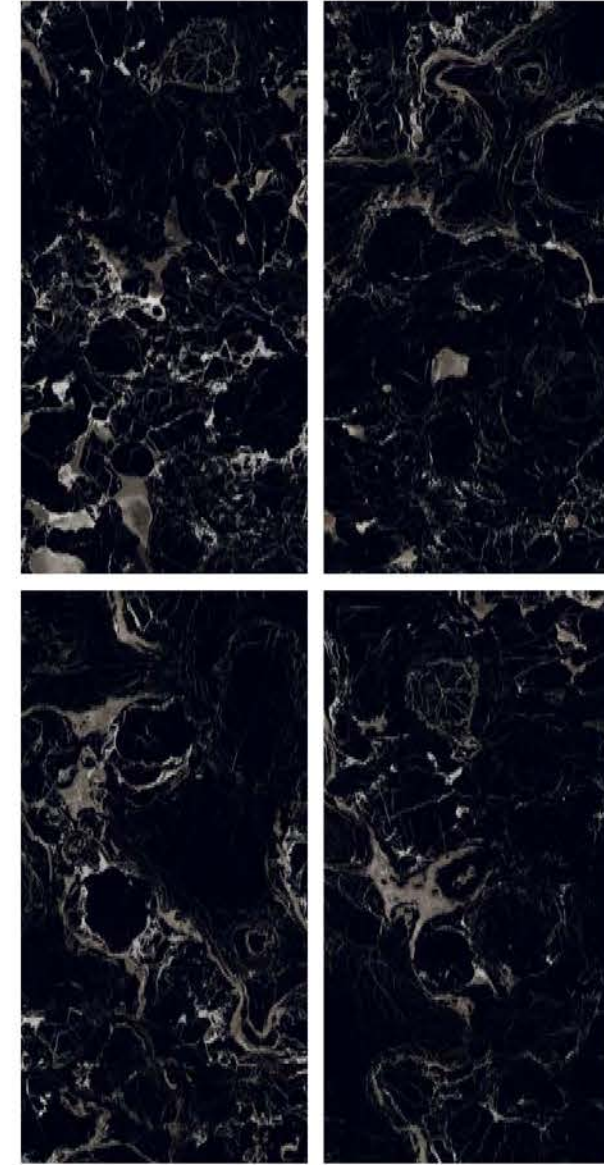

SUPER
HIGHGLOSS
COLLECTION

| Size
600x
1200mm

| Surface
Super Highgloss

| Random
04

**AJRAMAR
BLACK**