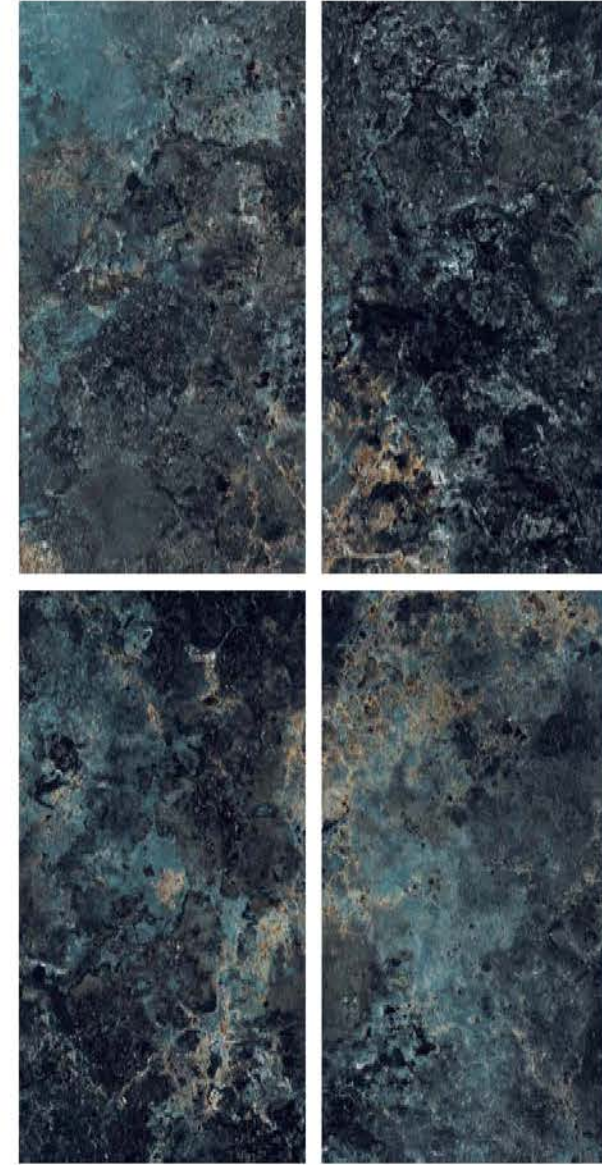

GALAXY

1 Floor
GALAXY

SUPER
HIGHGLOSS
COLLECTION

SUPER
HIGHGLOSS
COLLECTION

| Size
600x
1200mm

| Surface
Super Highgloss

| Random
04

**GALAXY
GREEN**