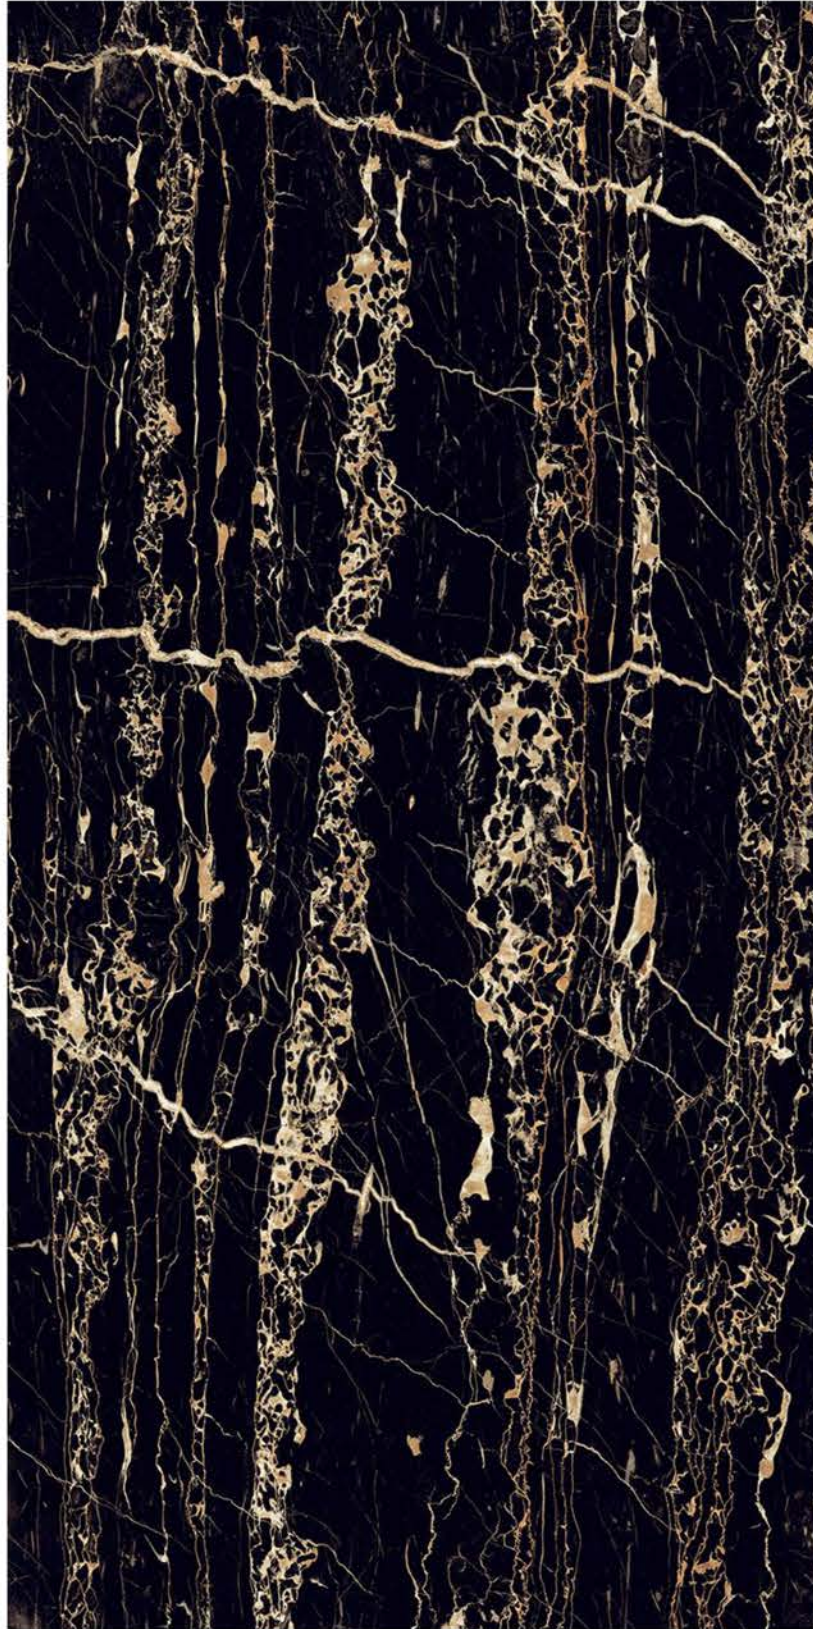

| Random
04

ANGARTI

| Wall
ANGARTI

SUPER
HIGHGLOSS
COLLECTION

SUPER
HIGHGLOSS
COLLECTION

| Size
600x
1200mm

| Surface
Super Highgloss

| Random
04