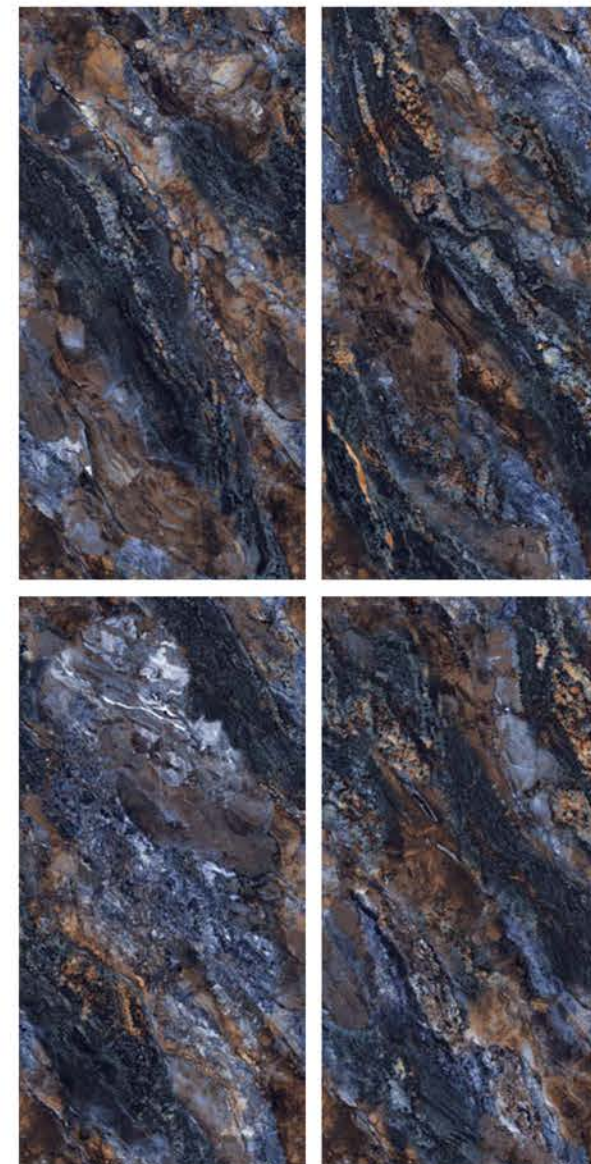

1 Wall
TRURO BLUE

SUPER
HIGHGLOSS
COLLECTION

SUPER
HIGHGLOSS
COLLECTION

| Size
600x
1200mm

| Surface
Super Highgloss

| Random
04

**VALENTINA
BLUE**

| Wall
VALENTINA BLUE