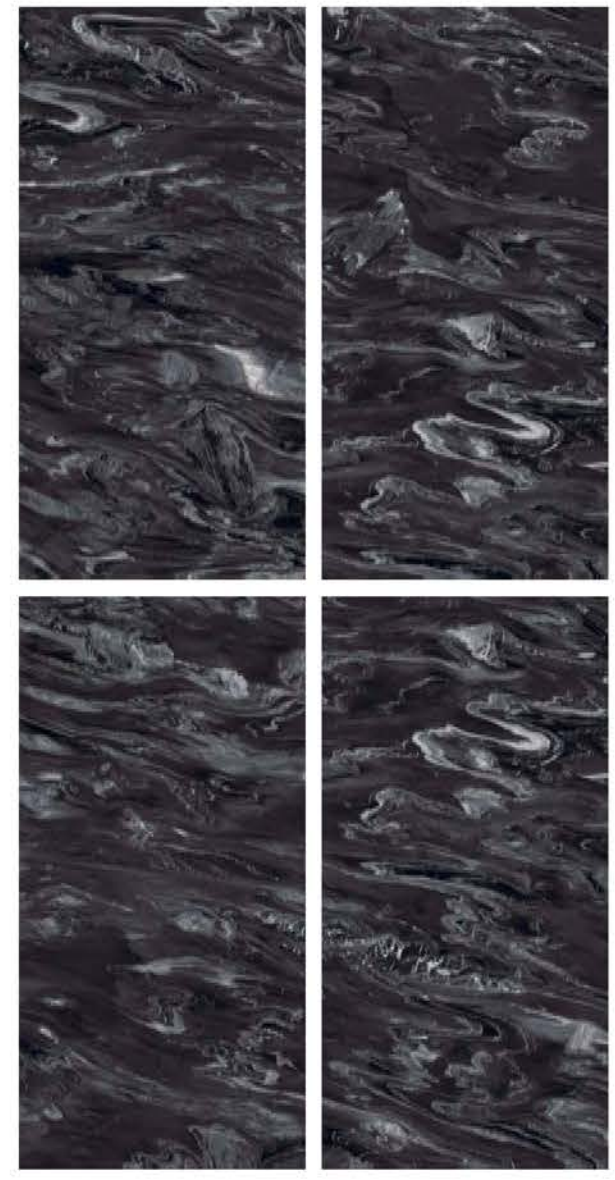

**JEXAN
NATURAL**

| Wall & Floor
JEXAN NATURAL

SUPER
HIGHGLOSS
COLLECTION

SUPER
HIGHGLOSS
COLLECTION

| Size
600x
1200mm

| Surface
Super Highgloss

| Random
04

**KRYPTON
BLACK**