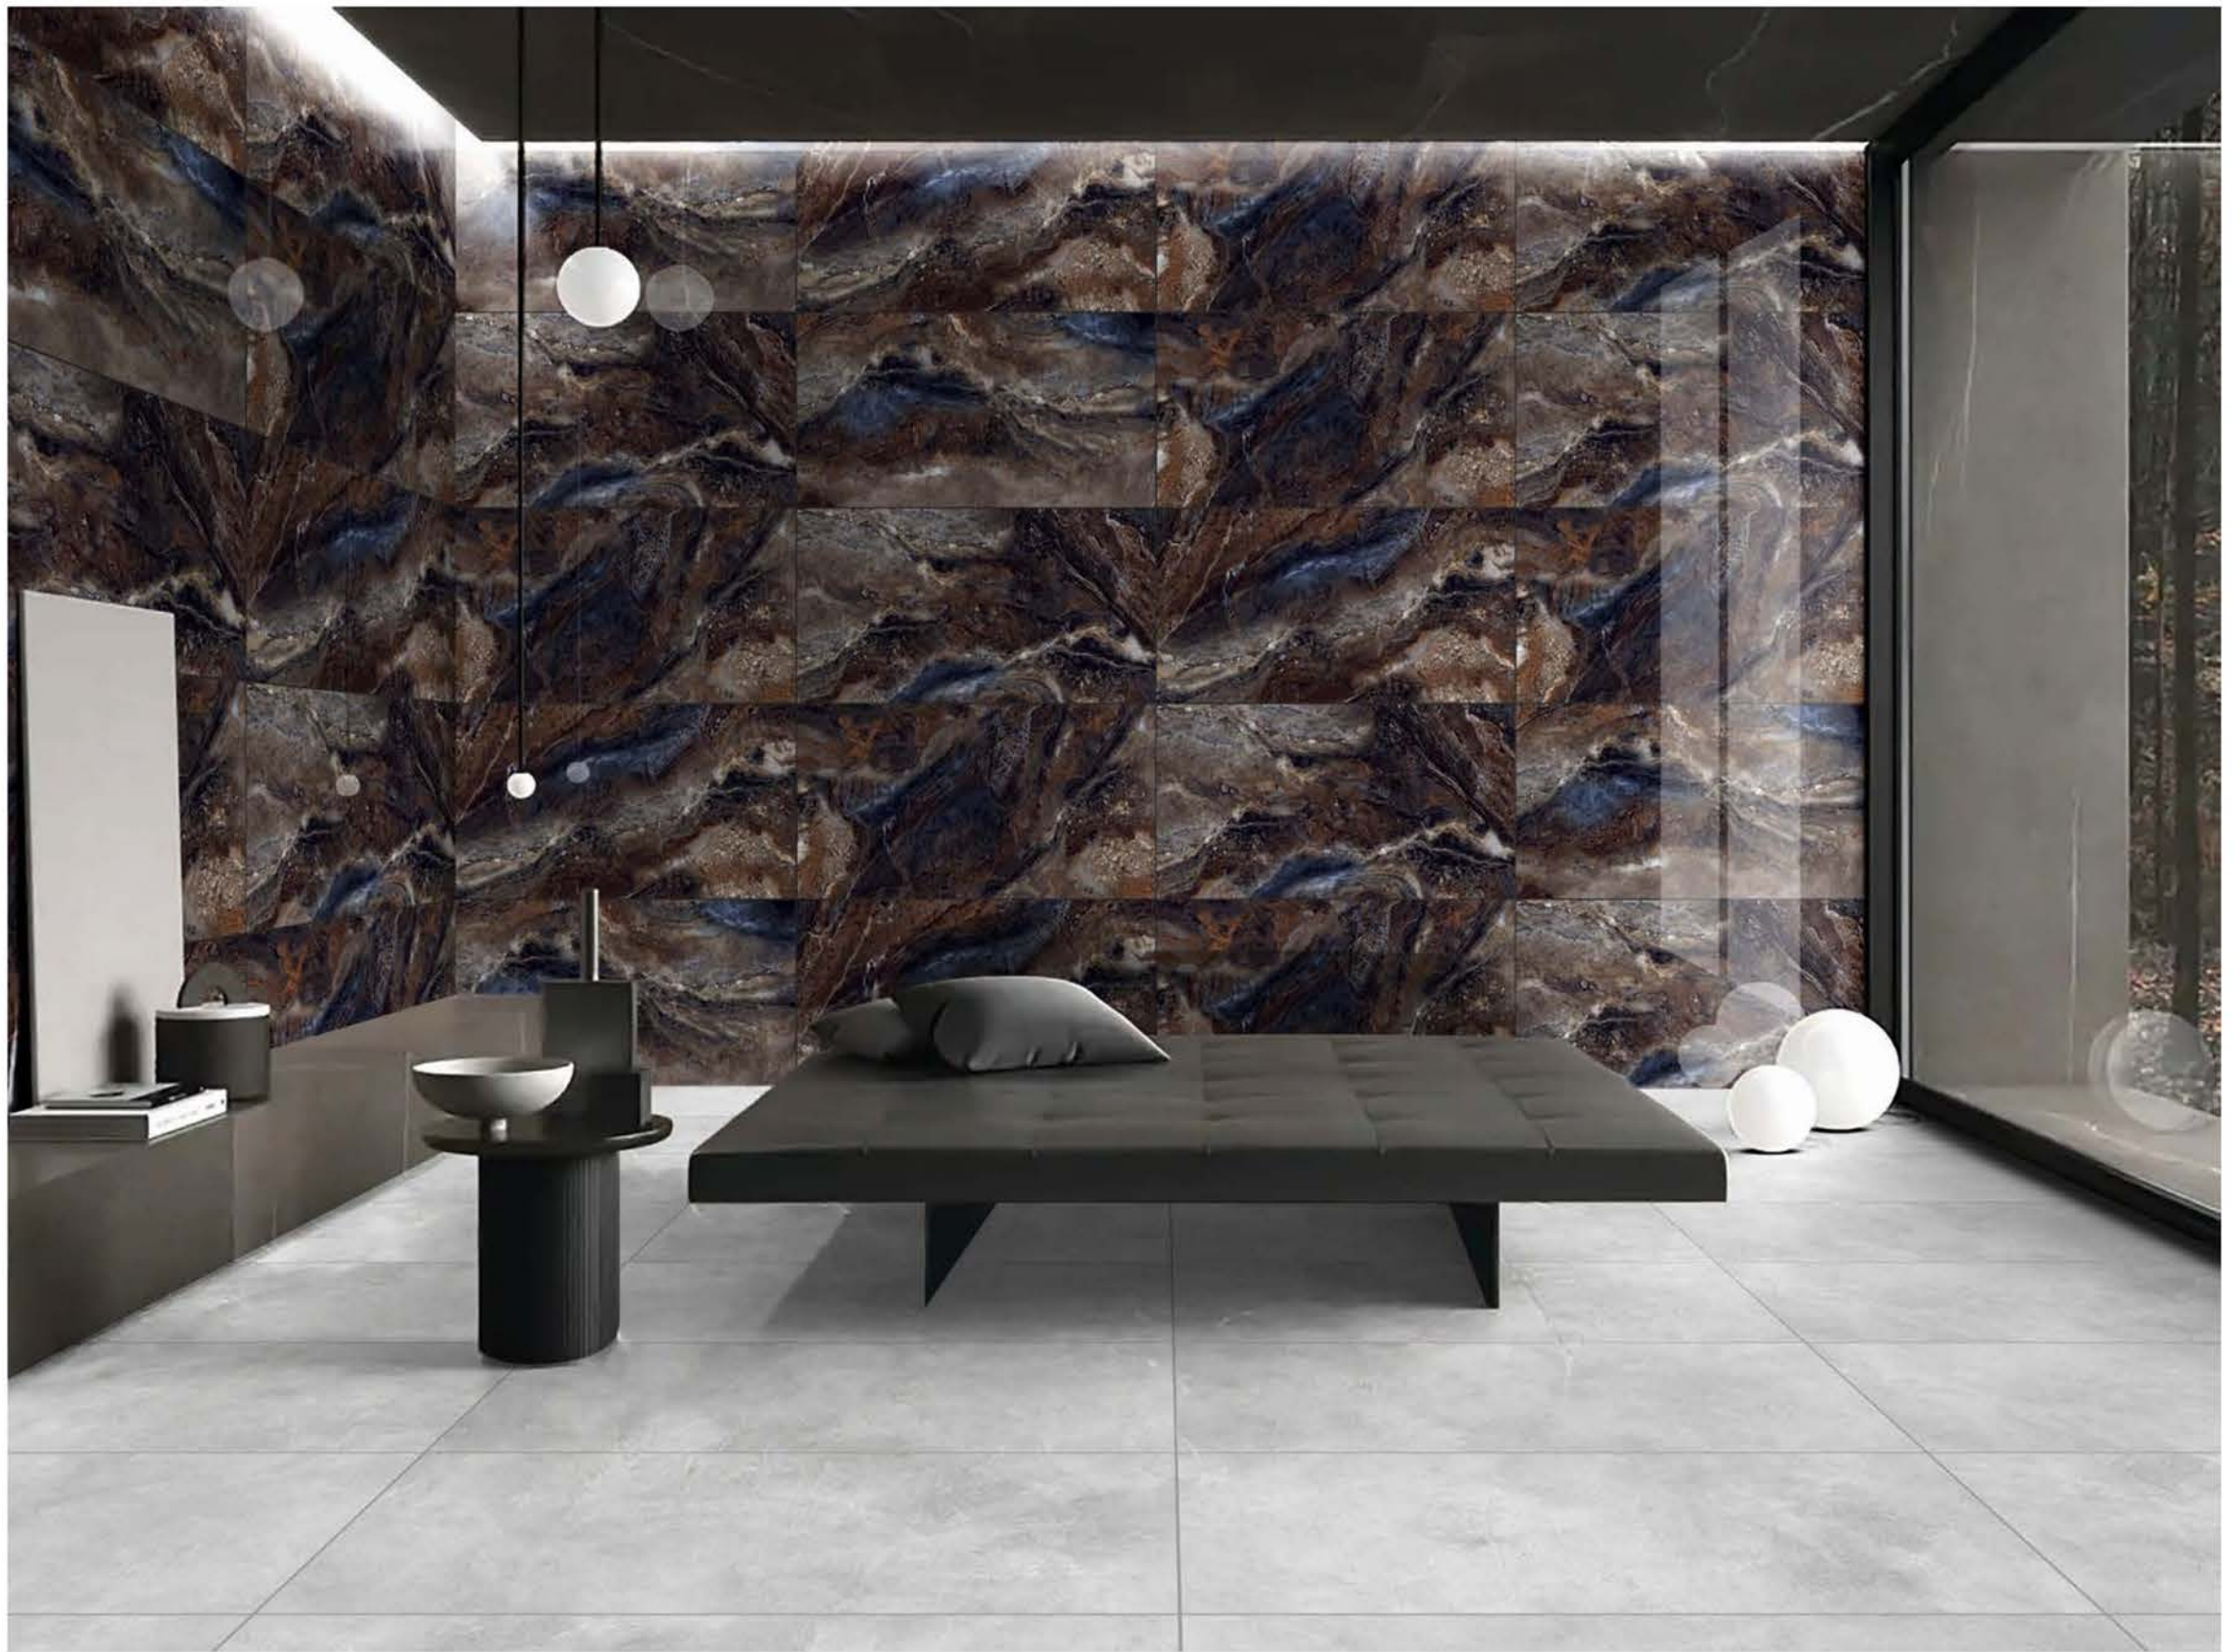

| Size
600x
1200mm

| Surface
Super Highgloss

| Random
04

ALFRED

| Wall
ALFRED

SUPER
HIGHGLOSS
COLLECTION

SUPER
HIGHGLOSS
COLLECTION

| Size
600x
1200mm