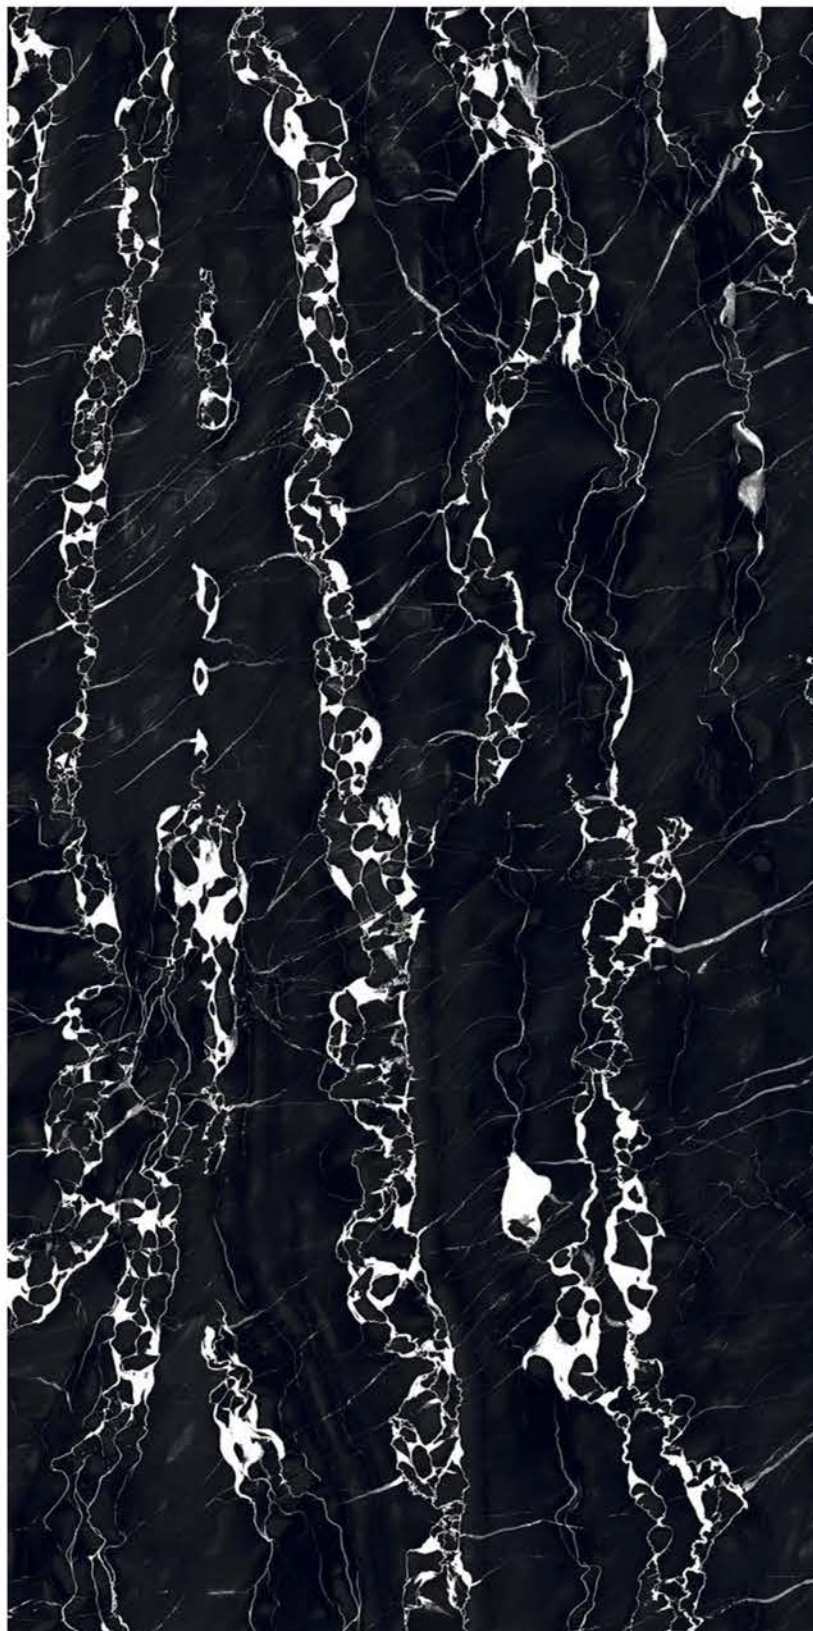

1 Floor
ONTARIO CHOCO

SUPER
HIGHGLOSS
COLLECTION

SUPER
HIGHGLOSS
COLLECTION

| Size
600x
1200mm

| Surface
Super Highgloss

| Random
04

**PORTRO
BLACK**

| Floor
PORTRO BLACK