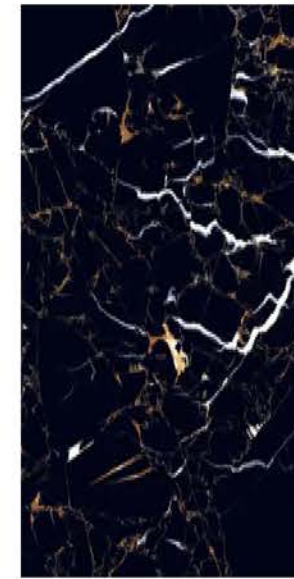

| Random
03

**BETHANY
NATURAL**

| Wall
BETHANY NATURAL

SUPER
HIGHGLOSS
COLLECTION

SUPER
HIGHGLOSS
COLLECTION

| Size
600x
1200mm

| Surface
Super Highgloss

| Random
03