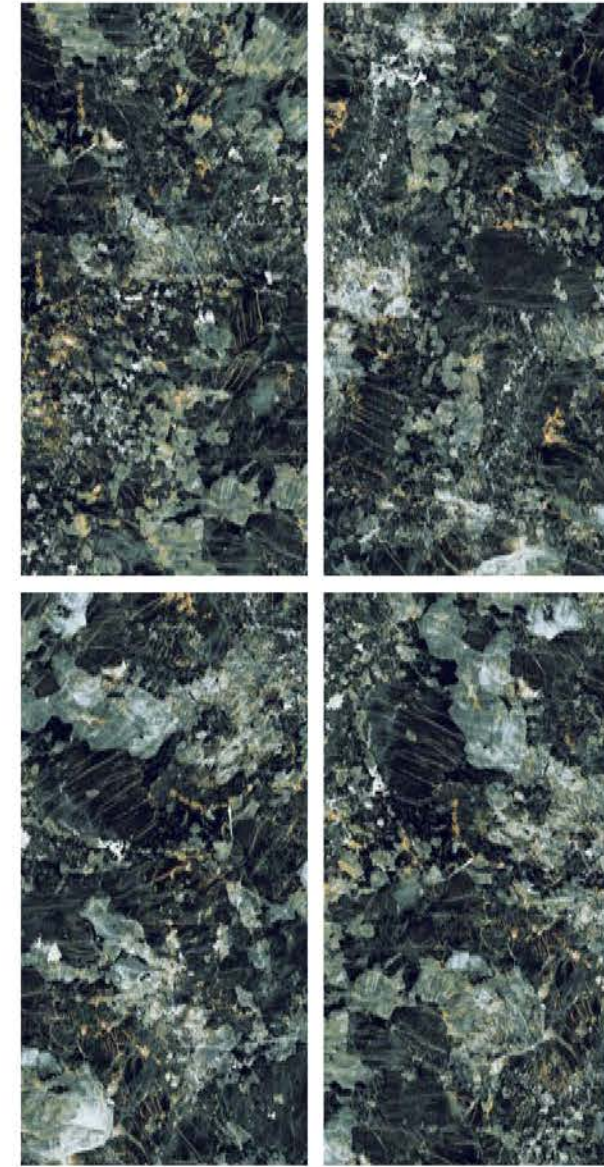

SUPER
HIGHGLOSS
COLLECTION

| Size
600x
1200mm

| Surface
Super Highgloss

| Random
04

**HELEN
NATURAL**