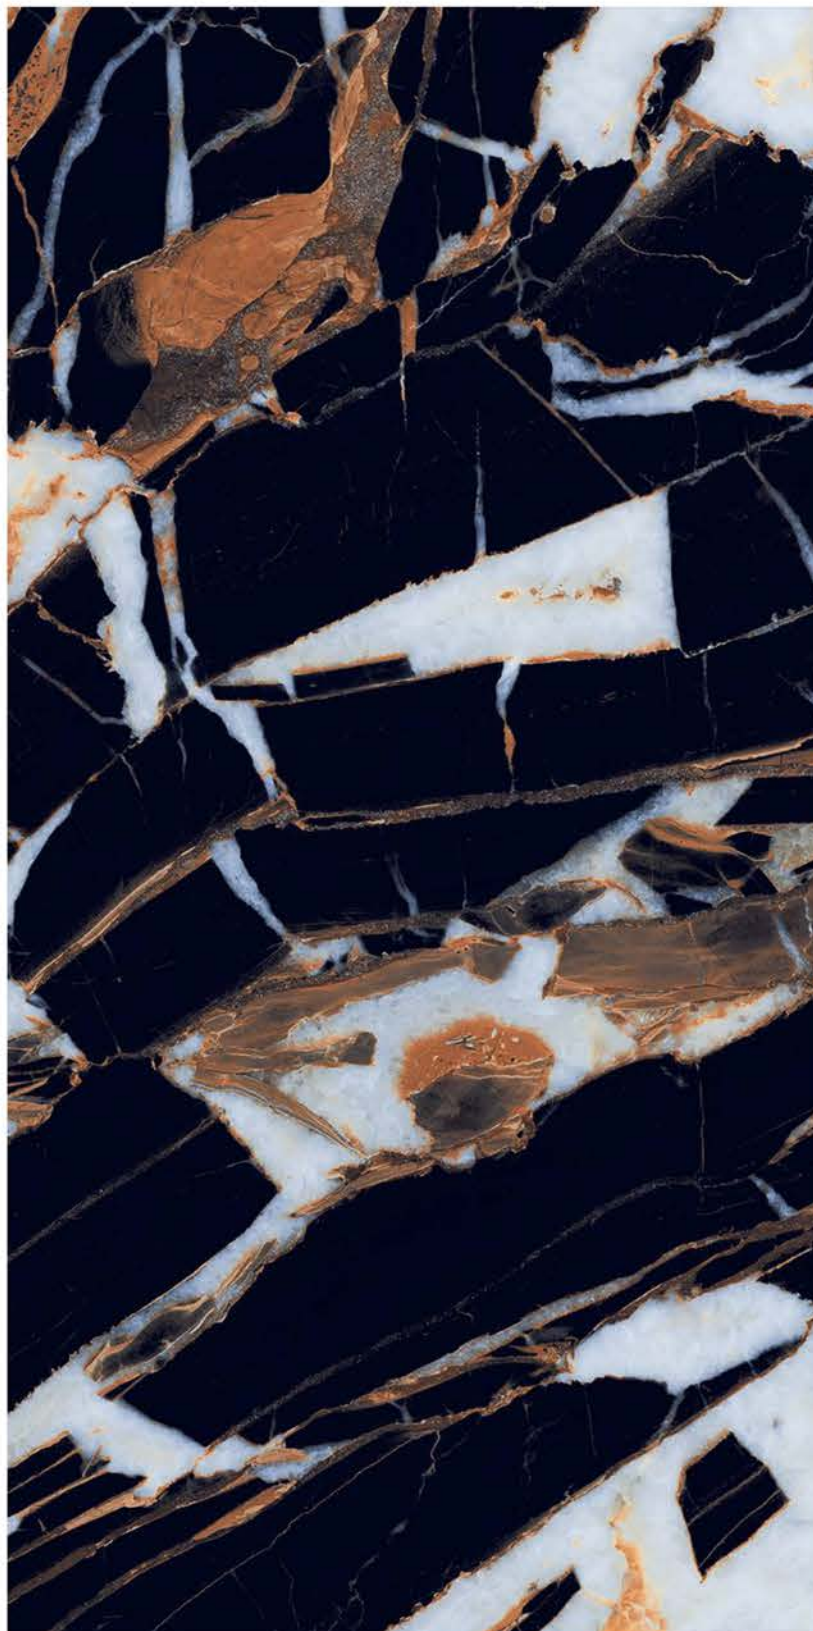

SUPER
HIGHGLOSS
COLLECTION

| Size
600x
1200mm

| Surface
Super Highgloss

| Random
04

CAPICHINO