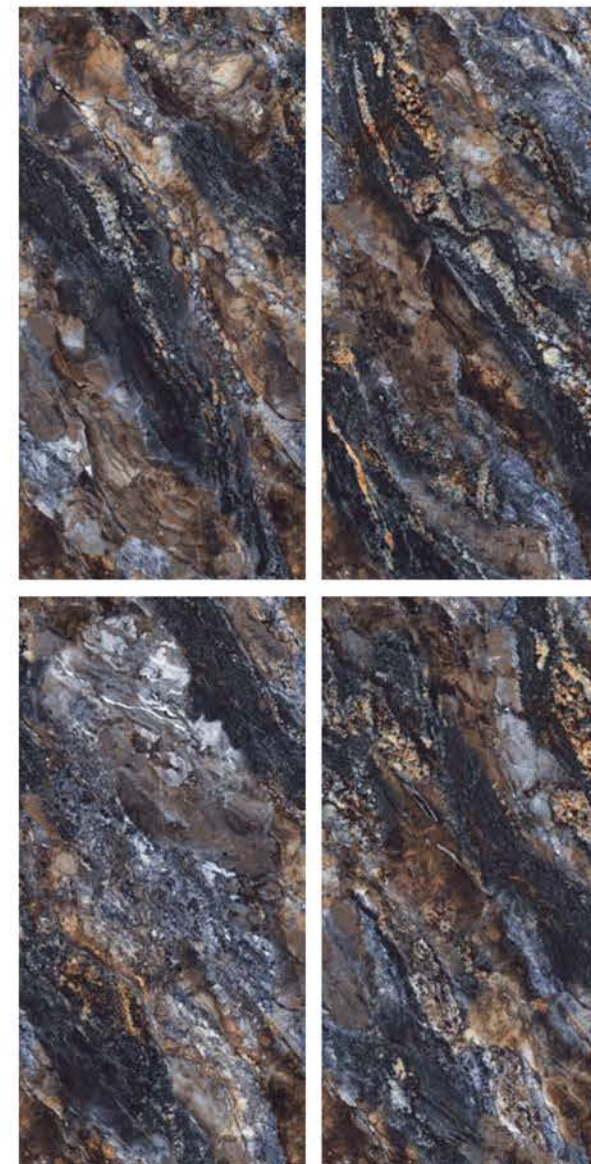

SUPER
HIGHGLOSS
COLLECTION

| Size
600x
1200mm

| Surface
Super Highgloss

| Random
04

**VALENTINA
OCEAN**