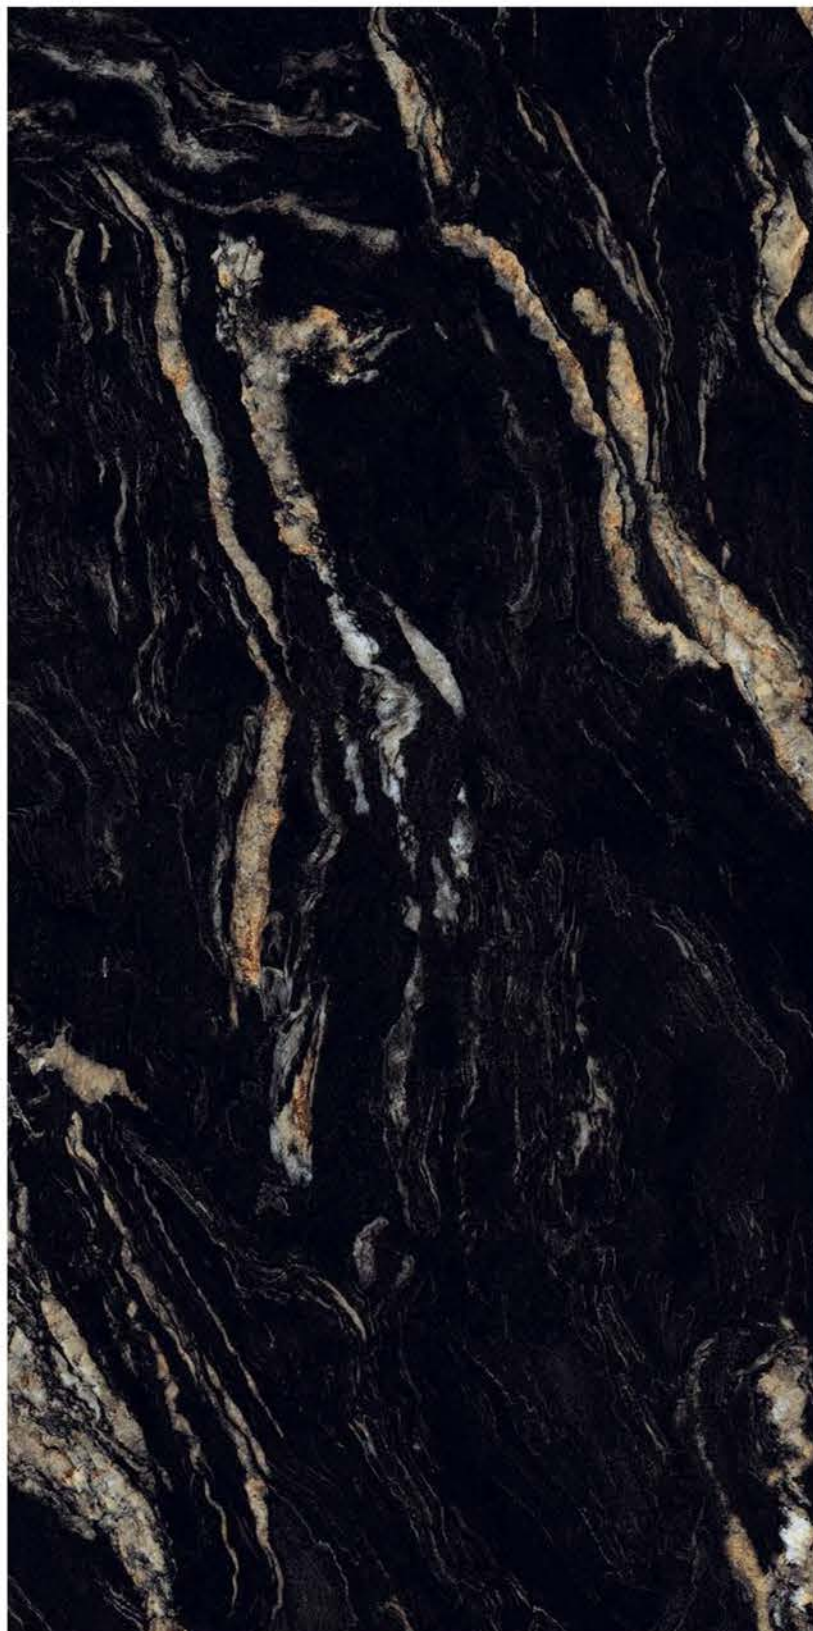

SUPER
HIGHGLOSS
COLLECTION

| Size
600x
1200mm

| Surface
Super Highgloss

| Random
03

**LOMBARD
BLACK**