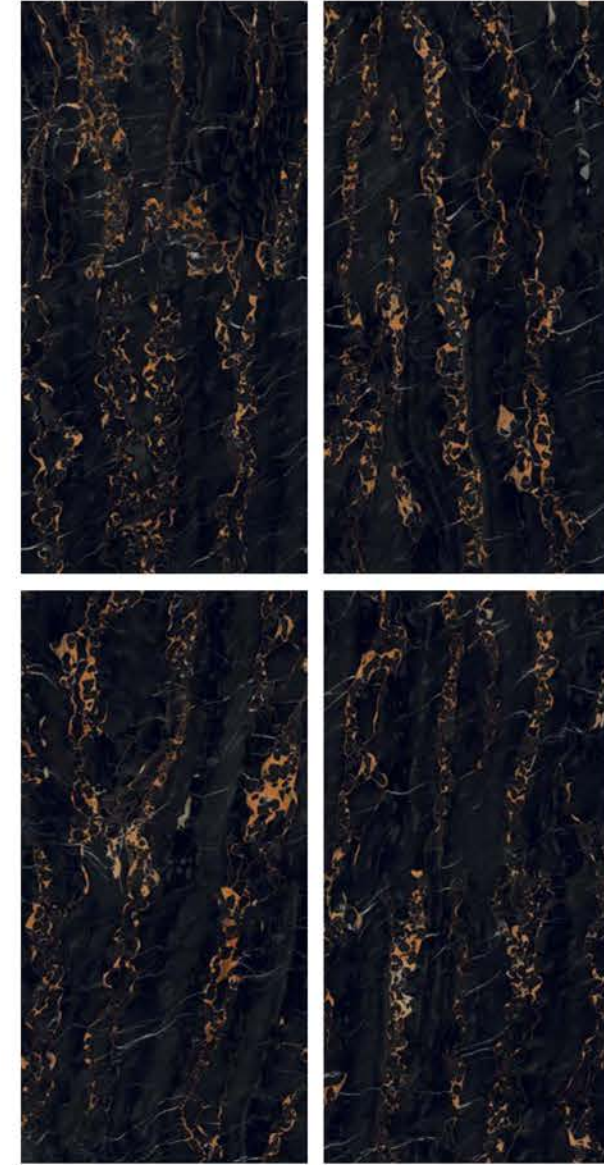

SUPER
HIGHGLOSS
COLLECTION

| Size
600x
1200mm

| Surface
Super Highgloss

| Random
04

**PORTRO
GOLD**