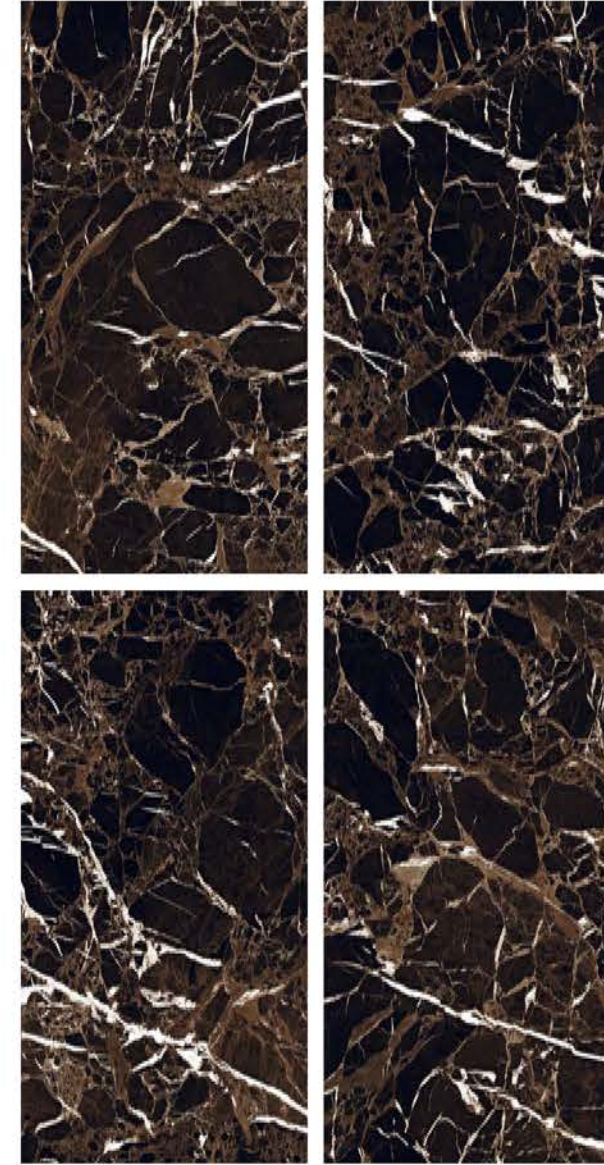

SUPER
HIGHGLOSS
COLLECTION

| Size
600x
1200mm

| Surface
Super Highgloss

| Random
04

**DENMARK
BROWN**