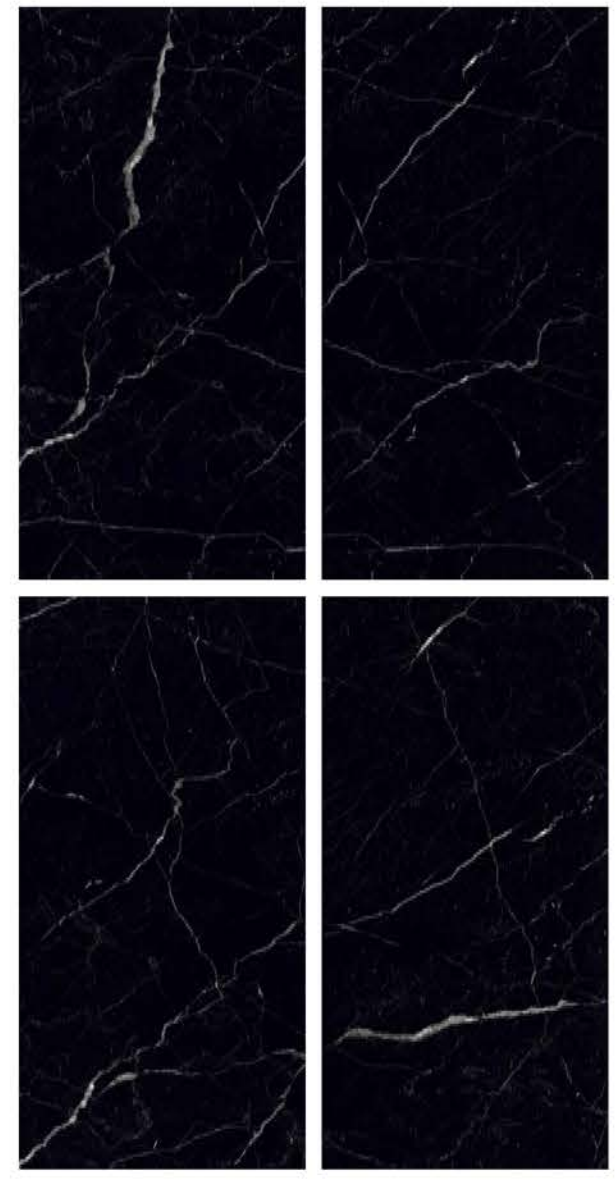

-
-
-
-
-
-

**ZESTY
BLACK**

Wall : **ZESTY BLACK DECORE**
Floor : **ZESTY BLACK**

SUPER
HIGHGLOSS
COLLECTION

SUPER
HIGHGLOSS
COLLECTION

| Size
600x
1200mm

| Surface
Super Highgloss

| Random
04