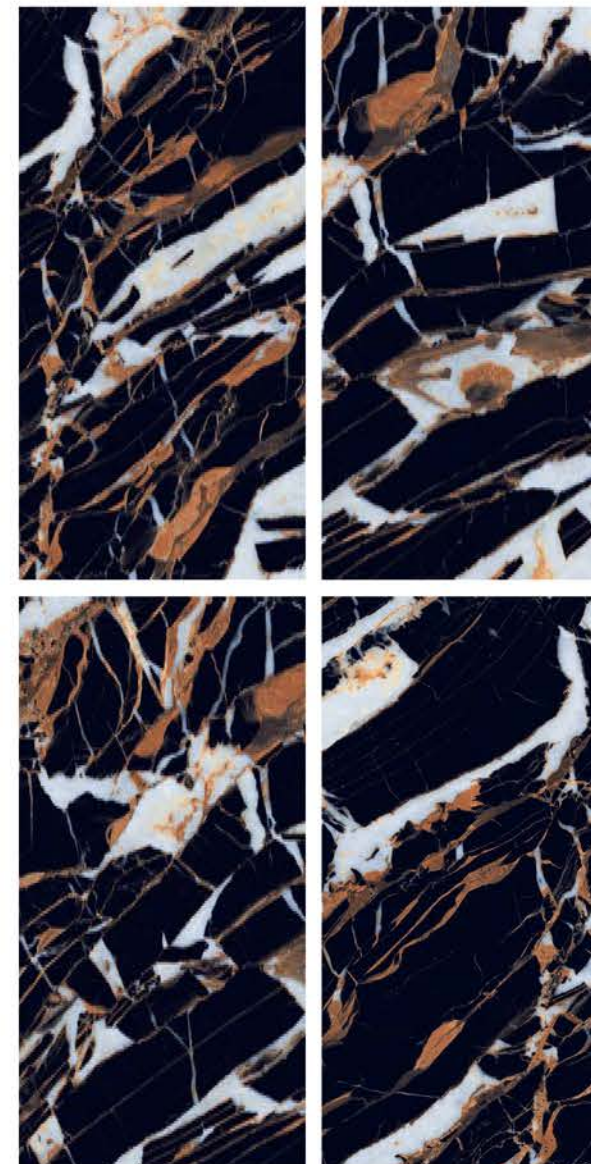

SUPER
HIGHGLOSS
COLLECTION

| Size
600x
1200mm

| Surface
Super Highgloss

| Random
04

CAPICHINO