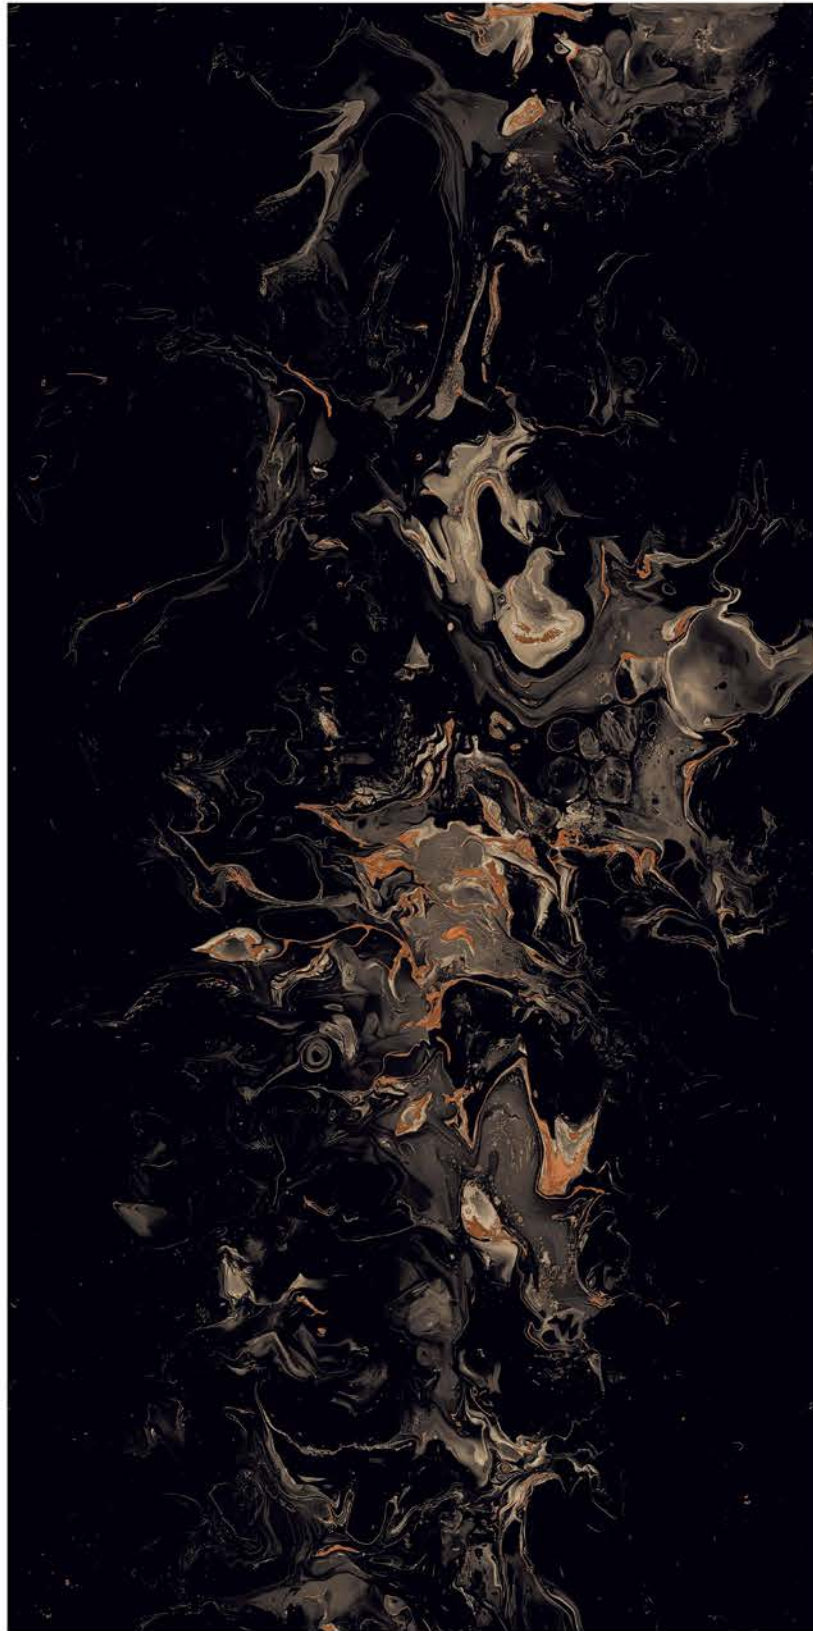

**BLACK
BUTY**

| Wall
BLACK BUTY

SUPER
HIGHGLOSS
COLLECTION

SUPER
HIGHGLOSS
COLLECTION

| Size
600x
1200mm

| Surface
Super Highgloss

| Random
03

**BLACK
COBRA**