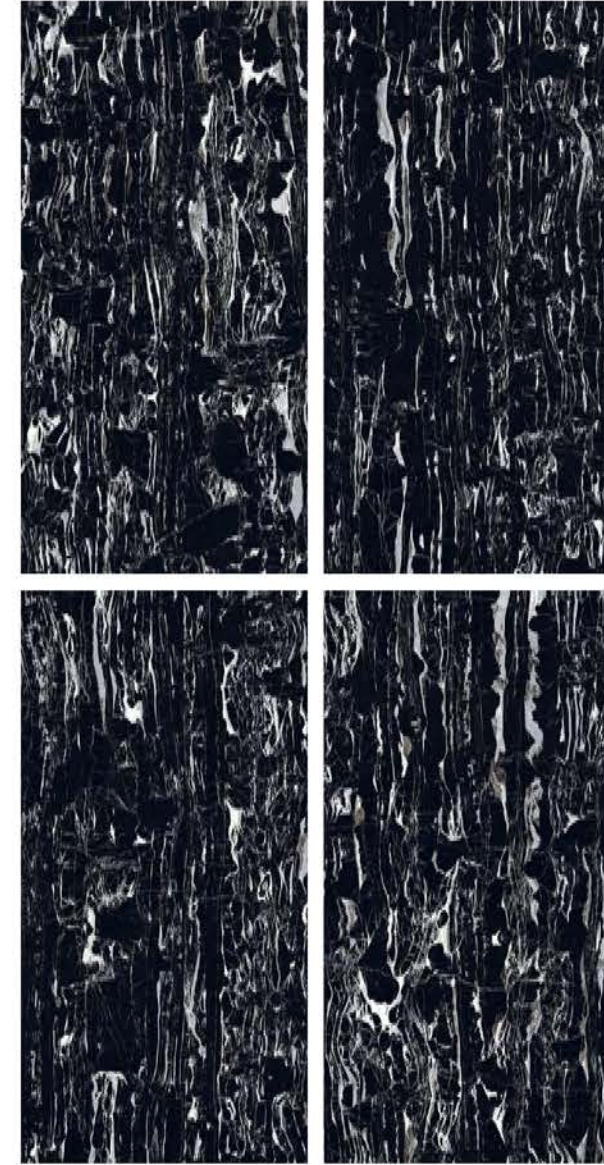

SUPER
HIGHGLOSS
COLLECTION

| Size
600x
1200mm

| Surface
Super Highgloss

| Random
04

ARGENTINA BLACK