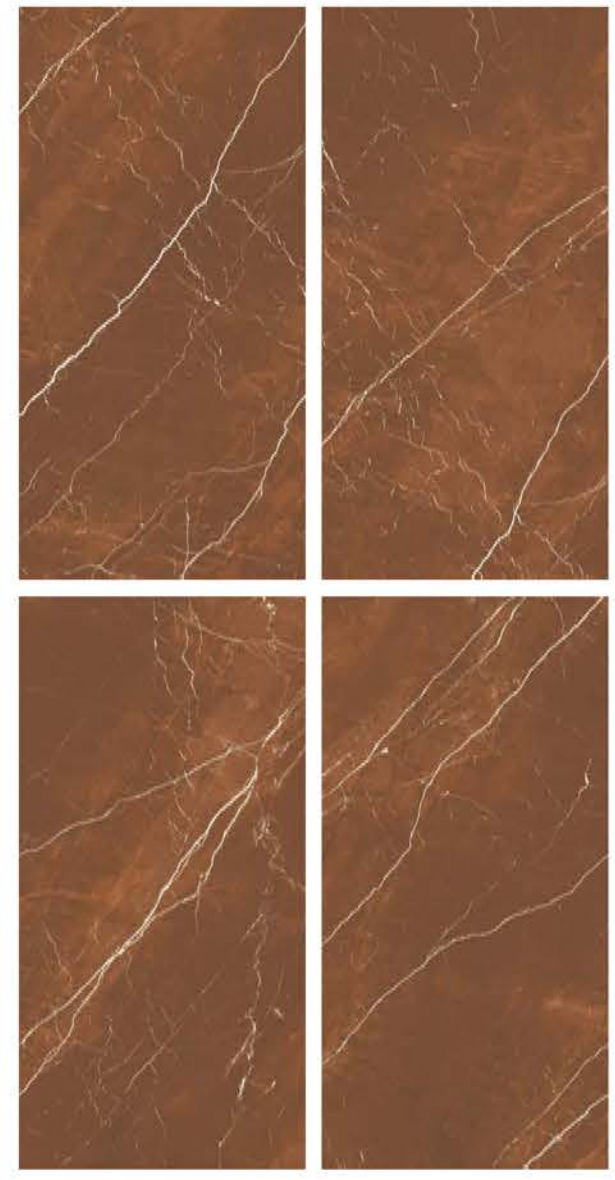

SUPER
HIGHGLOSS
COLLECTION

| Size
600x
1200mm

| Surface
Super Highgloss

| Random
04

**CARTER
BROWN**

CARTER BROWN DECORE