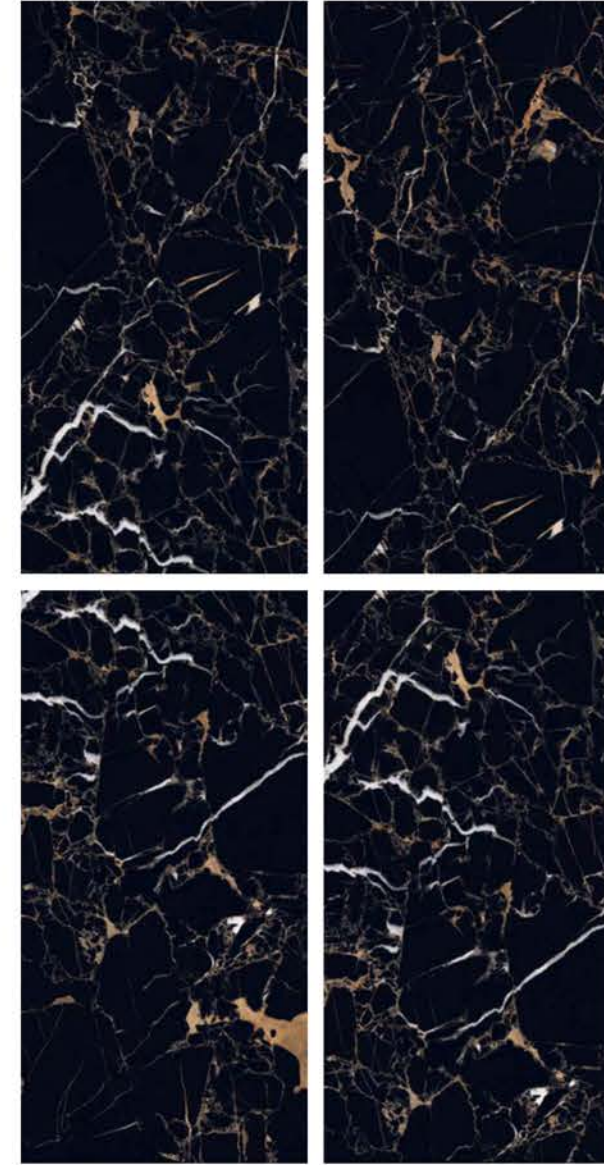

| Wall & Floor
COSTANA CHOCO

SUPER
HIGHGLOSS
COLLECTION

SUPER
HIGHGLOSS
COLLECTION

| Size
600x
1200mm

| Surface
Super Highgloss

| Random
04

**CRYSTAL
BLACK**

| Wall
CRYSTAL BLACK