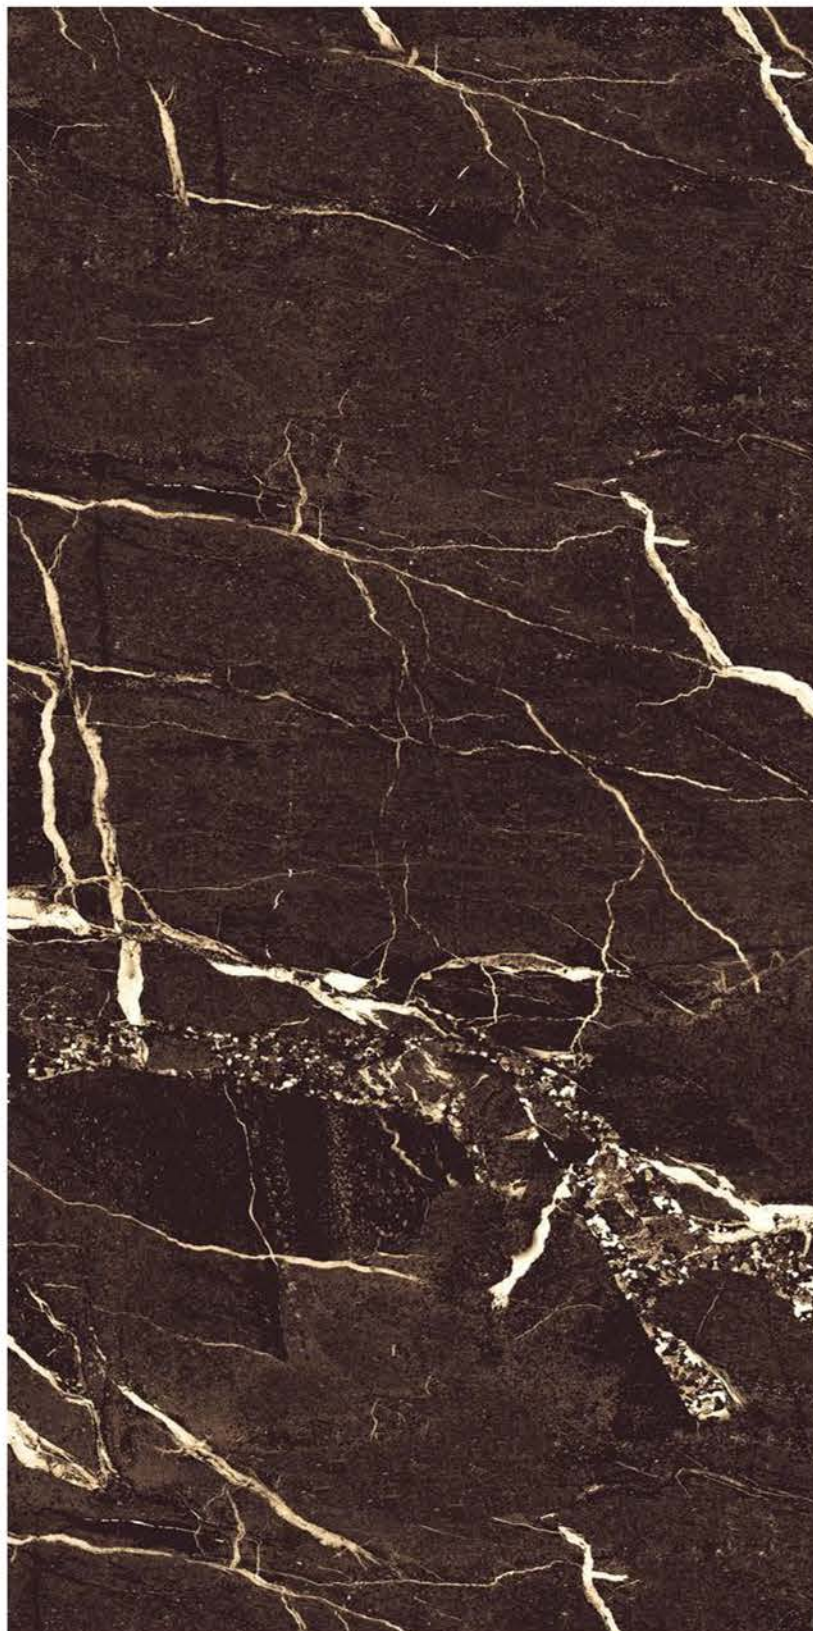

SUPER
HIGHGLOSS
COLLECTION

| Size
600x
1200mm

| Surface
Super Highgloss

| Random
04

**ALBAMA
CHOCO**

| Wall
ALBAMA CHOCO

SUPER
HIGHGLOSS
COLLECTION

SUPER
HIGHGLOSS
COLLECTION