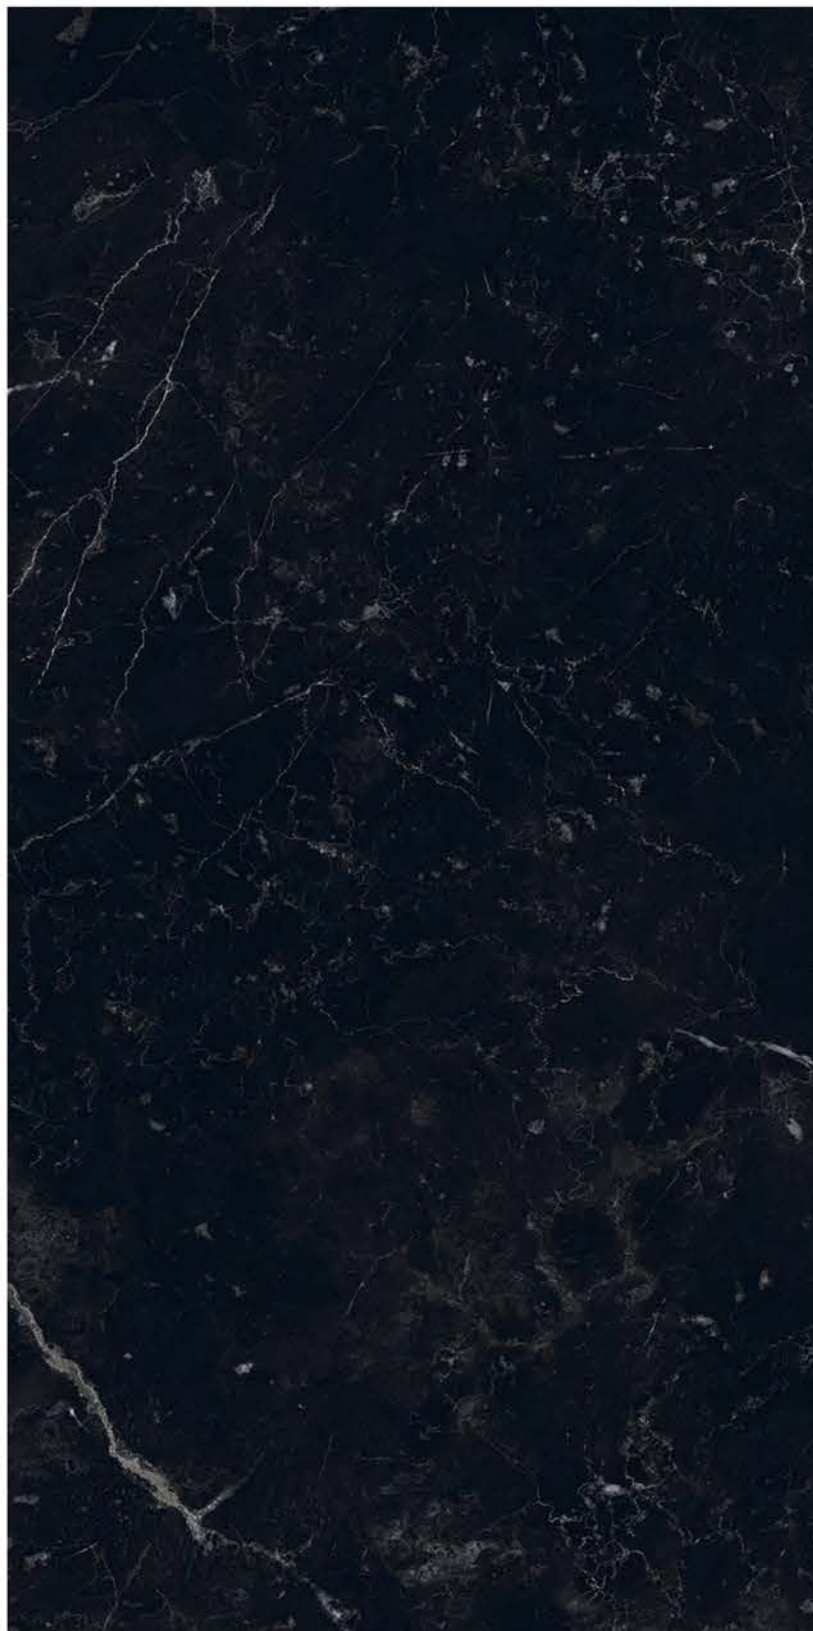

SUPER
HIGHGLOSS
COLLECTION

| Size
600x
1200mm

| Surface
Super Highgloss

| Random
04

**RESABELLA
BLACK**