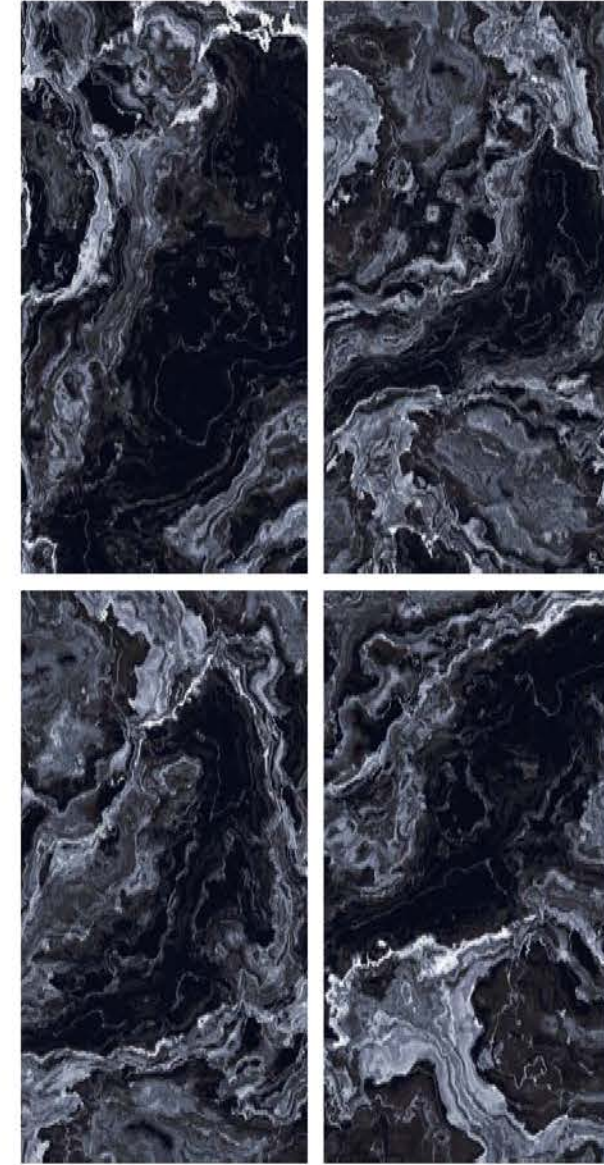

| Wall
ARCADIA WHITE

SUPER
HIGHGLOSS
COLLECTION

SUPER
HIGHGLOSS
COLLECTION

| Size
600x
1200mm

| Surface
Super Highgloss

| Random
04

AP FLUID 113

| Wall
AP FLUID 113