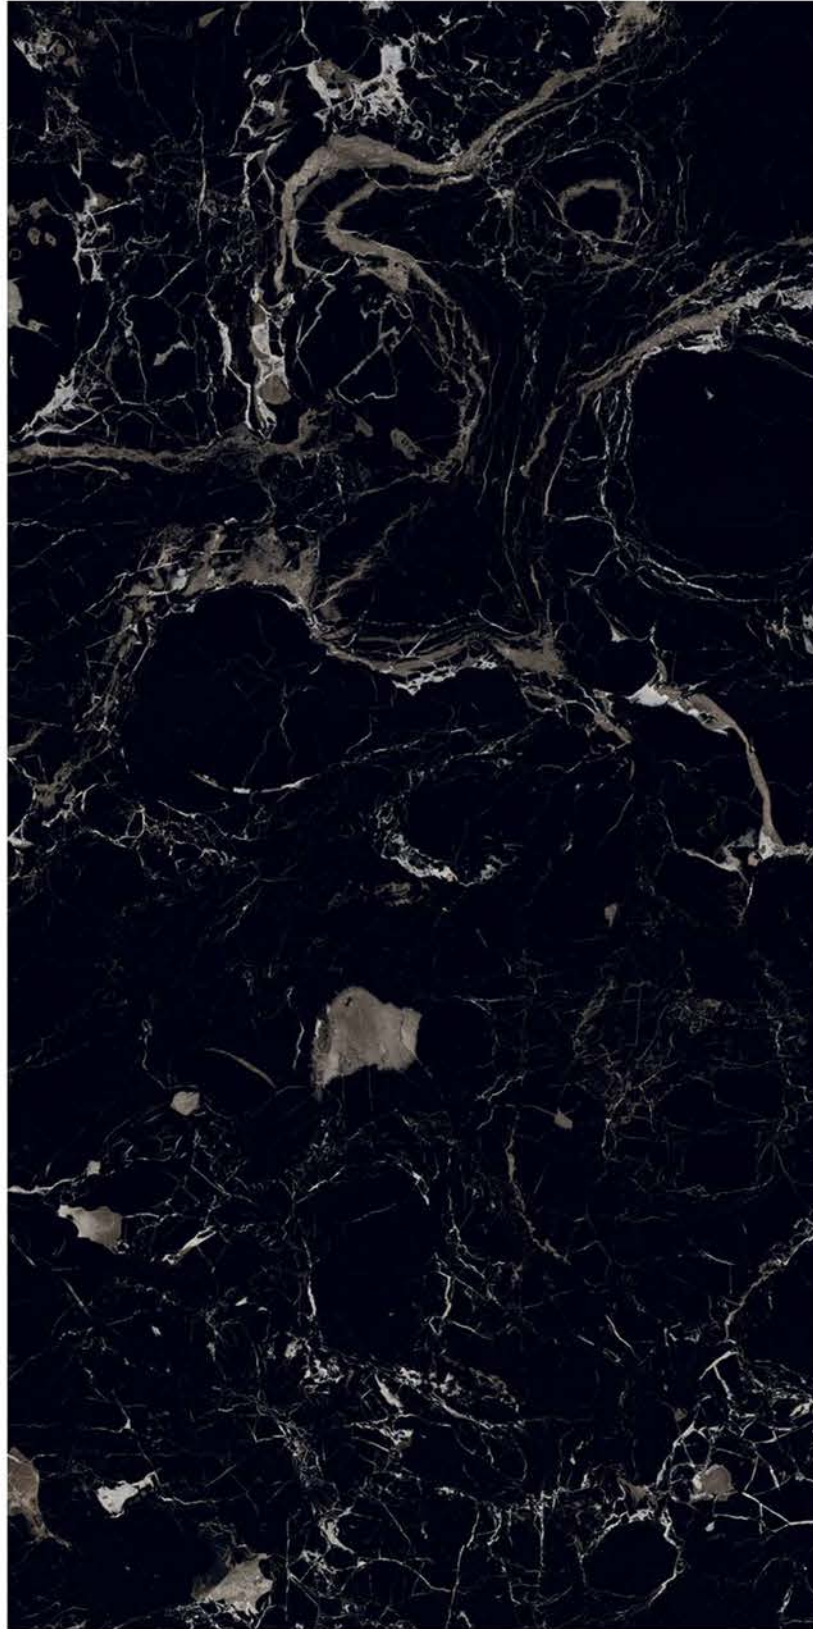

SUPER
HIGHGLOSS
COLLECTION

| Size
600x
1200mm

| Surface
Super Highgloss

| Random
04

**AJRAMAR
BLACK**