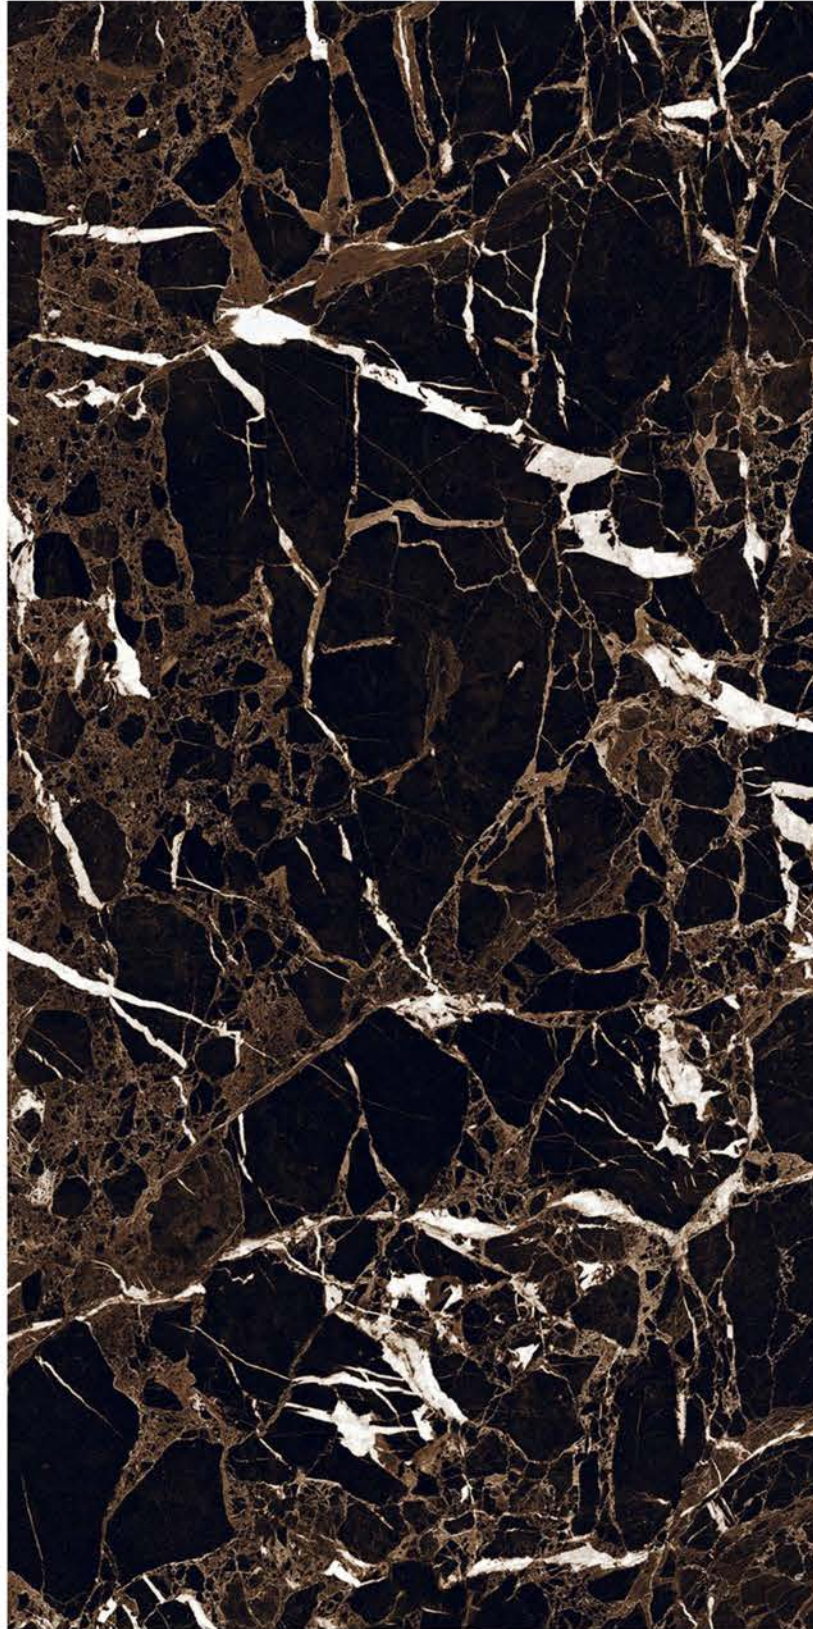

SUPER
HIGHGLOSS
COLLECTION

| Size
600x
1200mm

| Surface
Super Highgloss

| Random
04

**DENMARK
BROWN**