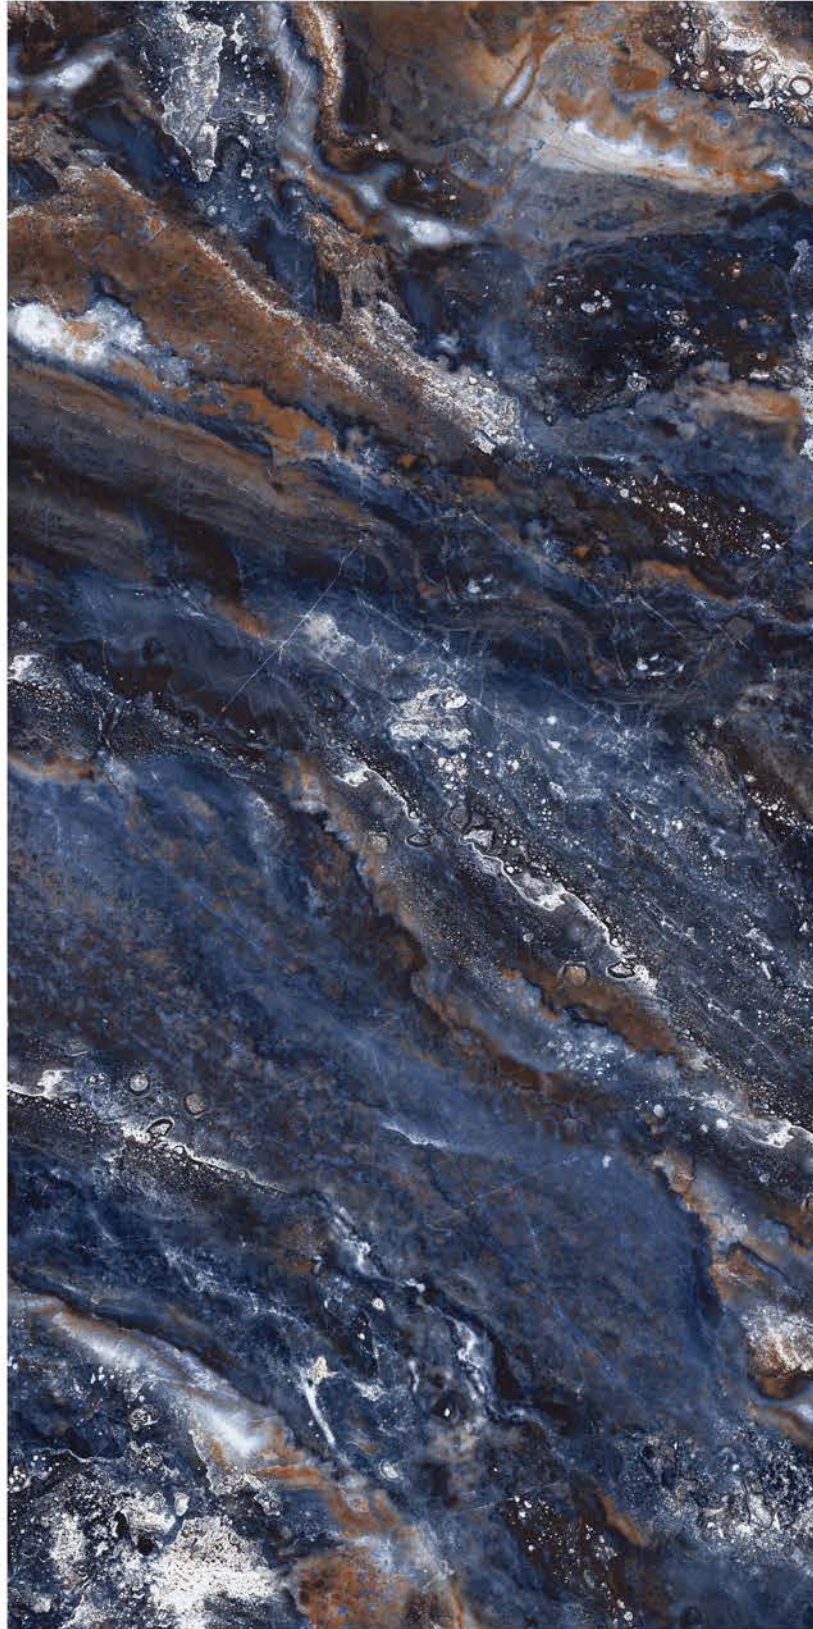

SUPER
HIGHGLOSS
COLLECTION

| Size
600x
1200mm

| Surface
Super Highgloss

| Random
04

**MOSCOW
BLUE**