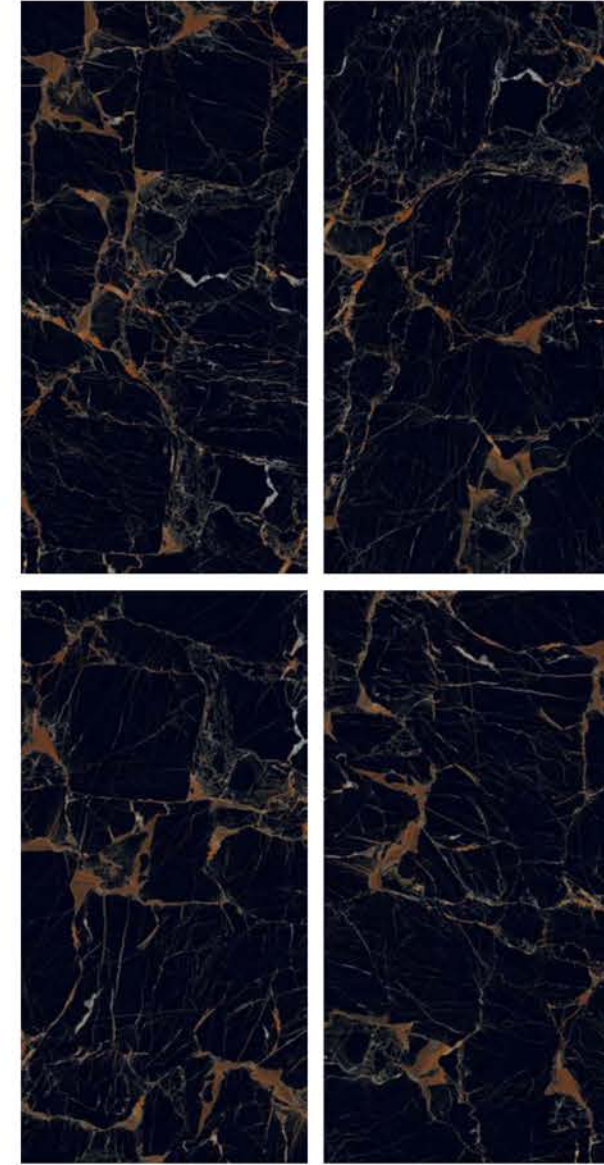

SUPER
HIGHGLOSS
COLLECTION

| Size
600x
1200mm

| Surface
Super Highgloss

| Random
04

DEVINE