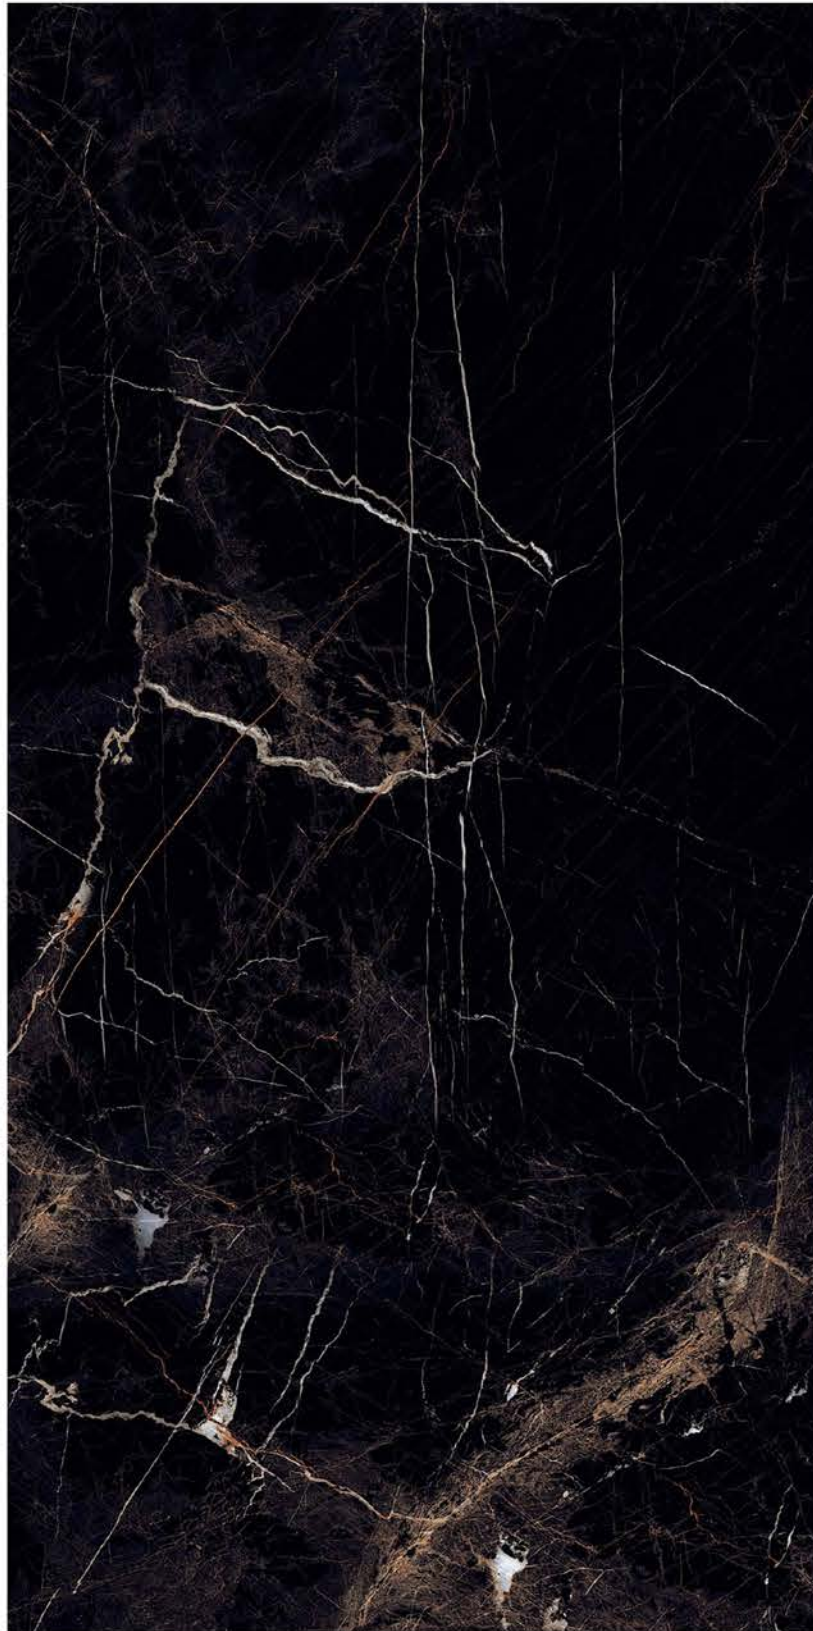

| Random
04

TOASTER

I Wall
TOASTER

SUPER
HIGHGLOSS
COLLECTION

SUPER
HIGHGLOSS
COLLECTION

| Size
600x
1200mm

| Surface
Super Highgloss

| Random
03