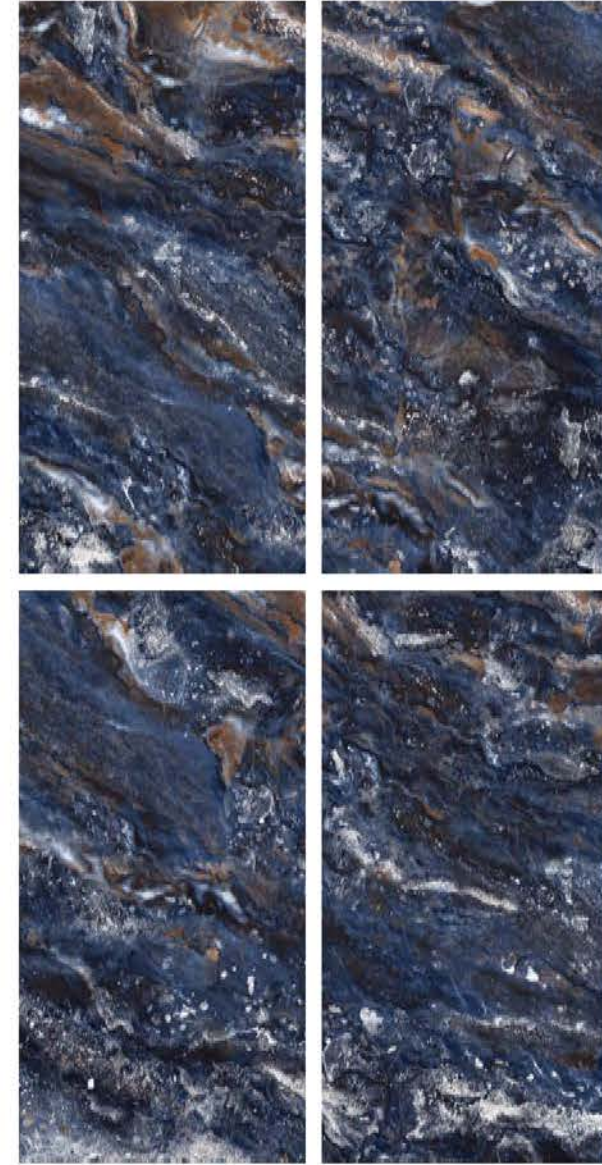

SUPER
HIGHGLOSS
COLLECTION

| Size
600x
1200mm

| Surface
Super Highgloss

| Random
04

**MOSCOW
BLUE**