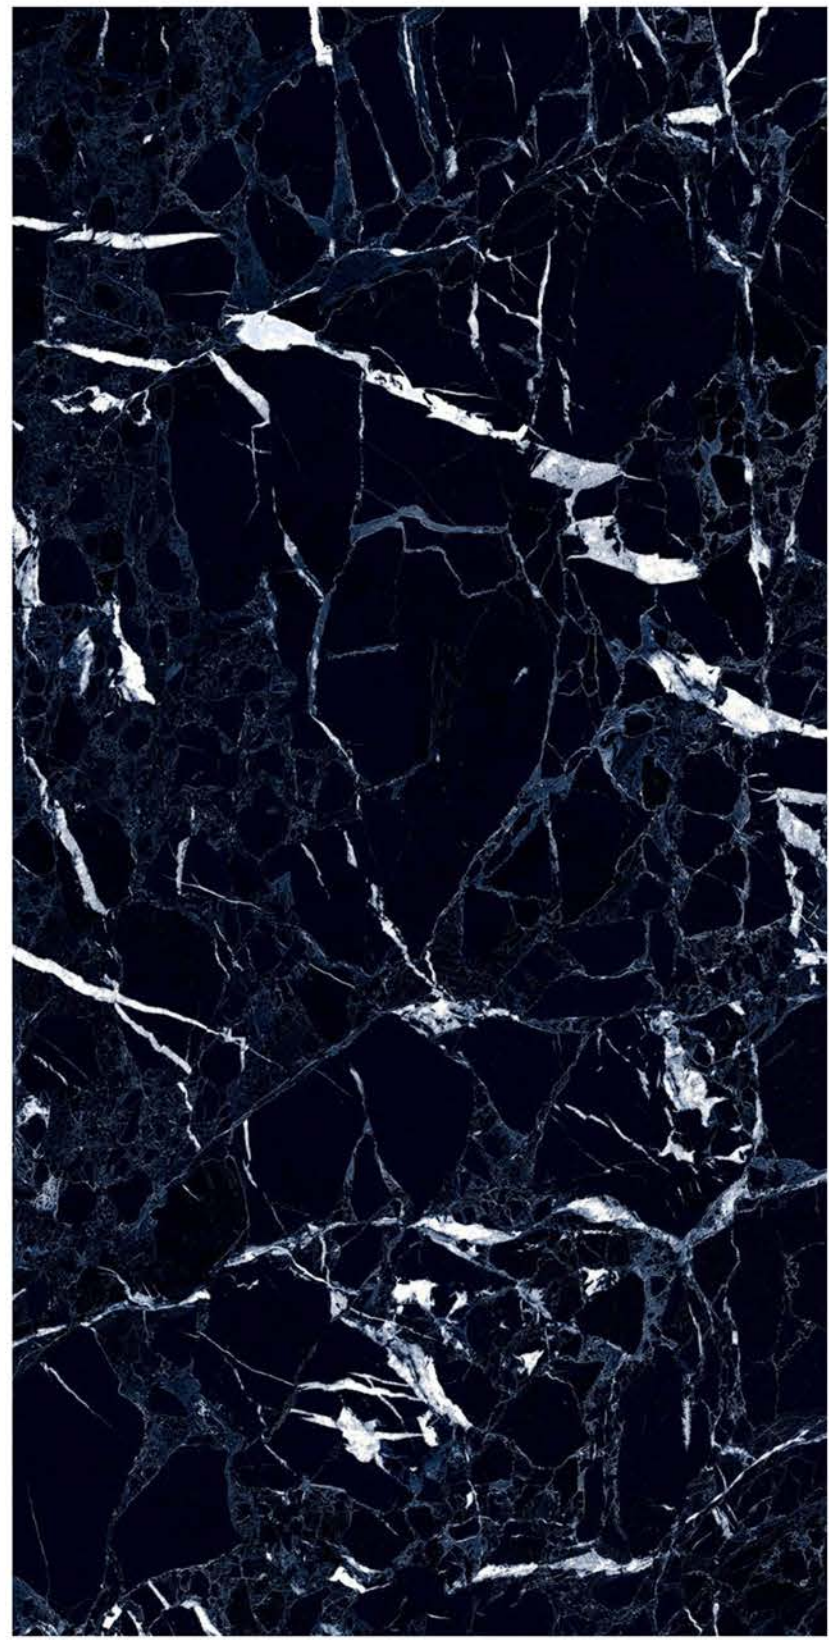

SUPER
HIGHGLOSS
COLLECTION

| Size
600x
1200mm

| Surface
Super Highgloss

| Random
04

**DENMARK
BLUE**

| Wall
DENMARK BLUE

SUPER
HIGHGLOSS
COLLECTION

SUPER
HIGHGLOSS
COLLECTION