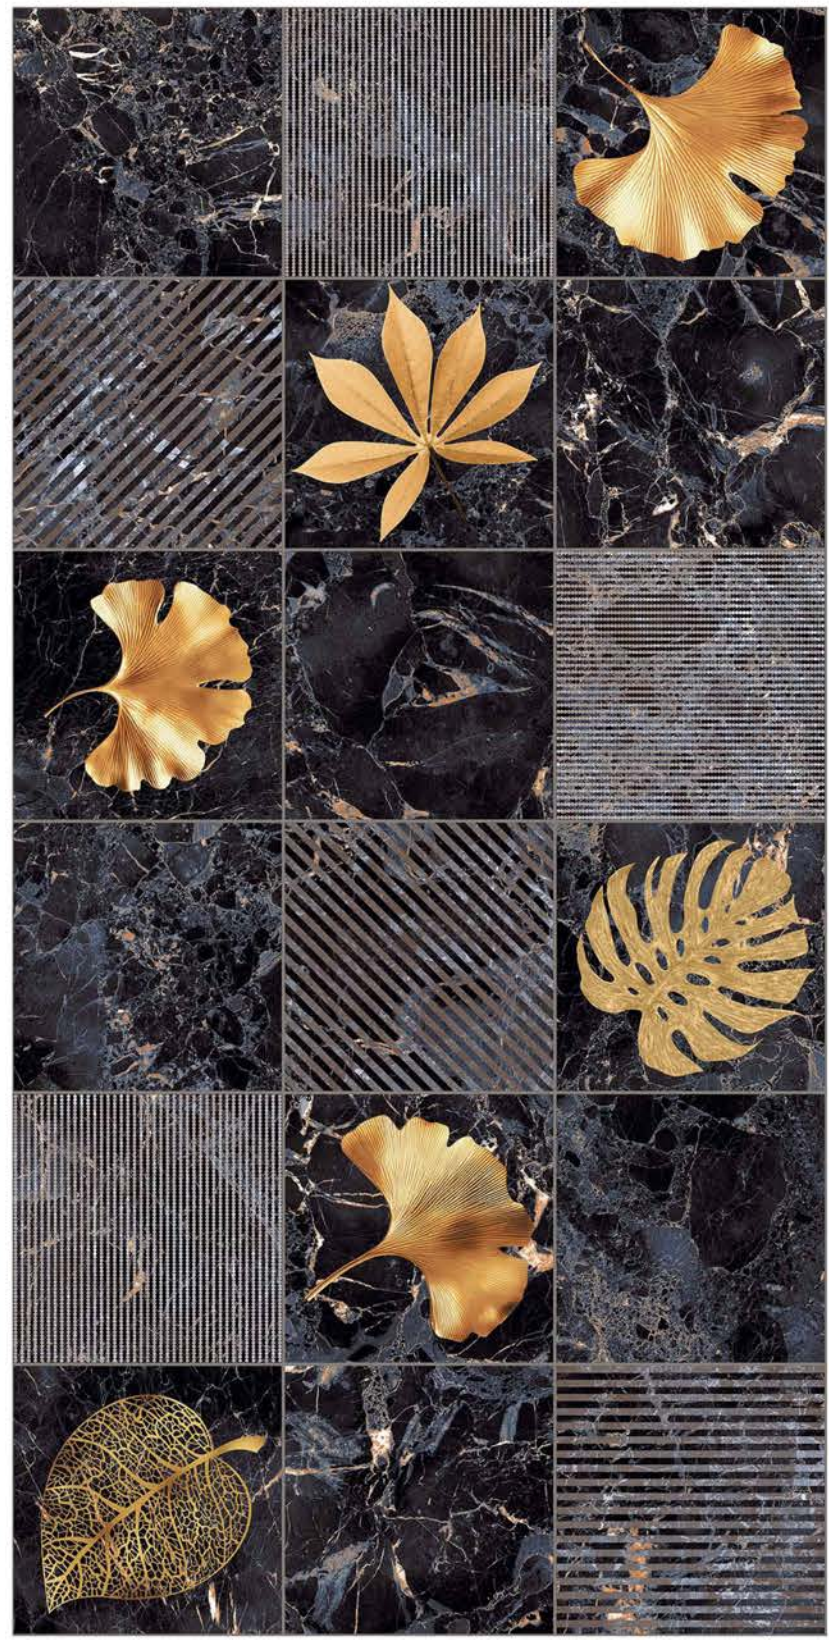

TRENTON AQUA DECORE

| Wall : **TRENTON AQUA DECORE**
Floor : **TRENTON AQUA**

SUPER
HIGHGLOSS
COLLECTION

SUPER
HIGHGLOSS
COLLECTION

| Size
600x
1200mm

| Surface
Super Highgloss

| Random
04

ZESTY BLACK DECORE