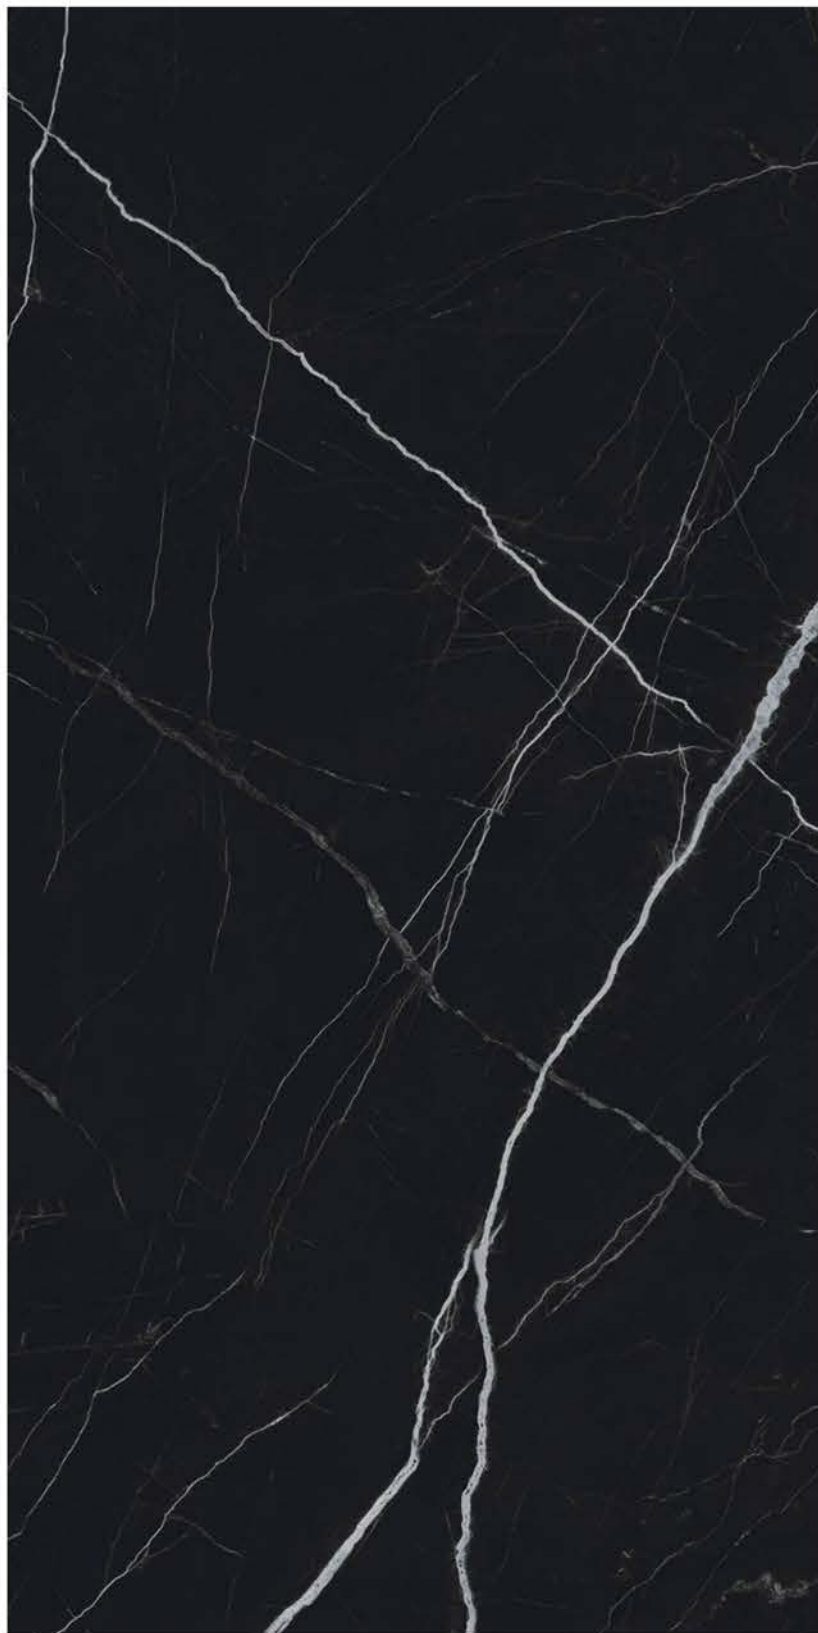

SUPER
HIGHGLOSS
COLLECTION

| Size
600x
1200mm

| Surface
Super Highgloss

| Random
04

**MIRAJE
BLACK**