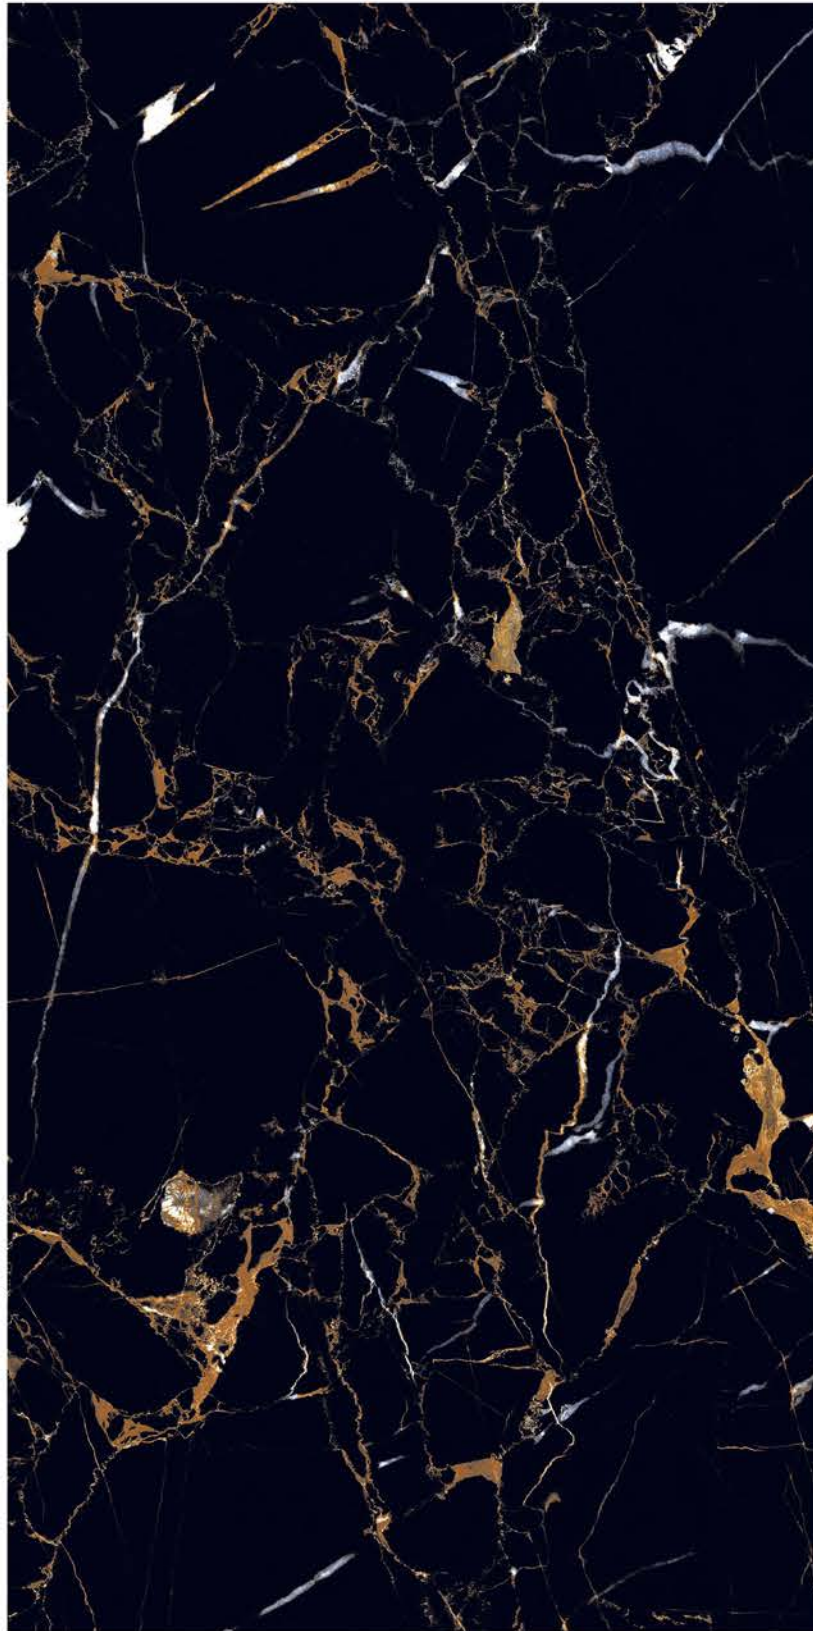

| Random
03

**BETHANY
NATURAL**

| Wall
BETHANY NATURAL

SUPER
HIGHGLOSS
COLLECTION

SUPER
HIGHGLOSS
COLLECTION

| Size
600x
1200mm

| Surface
Super Highgloss

| Random
03