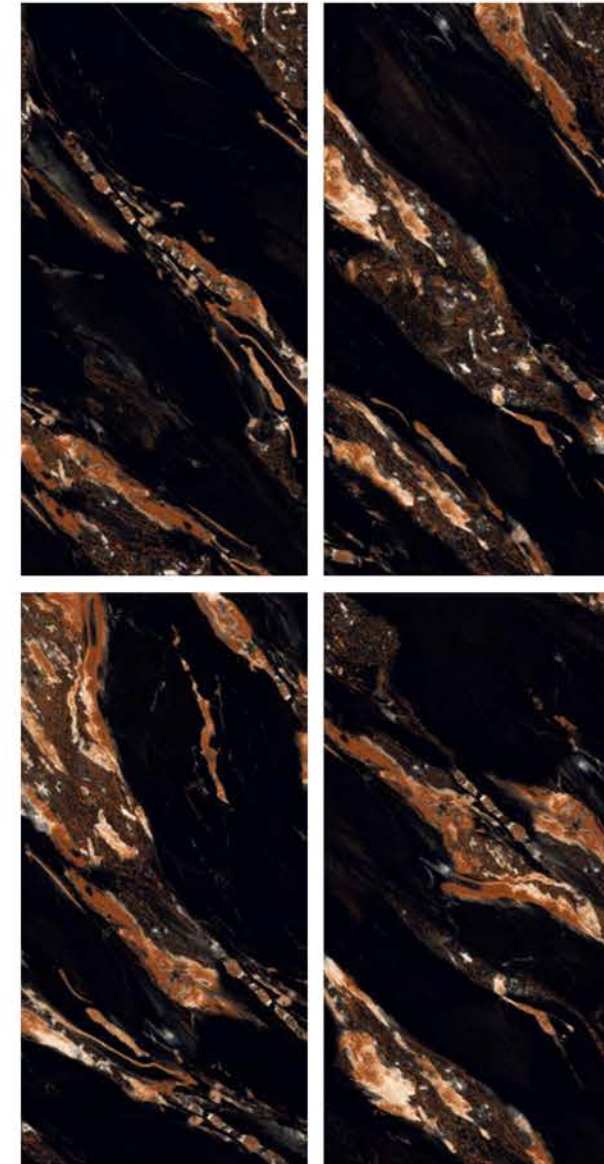

SUPER
HIGHGLOSS
COLLECTION

| Size
600x
1200mm

| Surface
Super Highgloss

| Random
04

ASTRADO LAWA