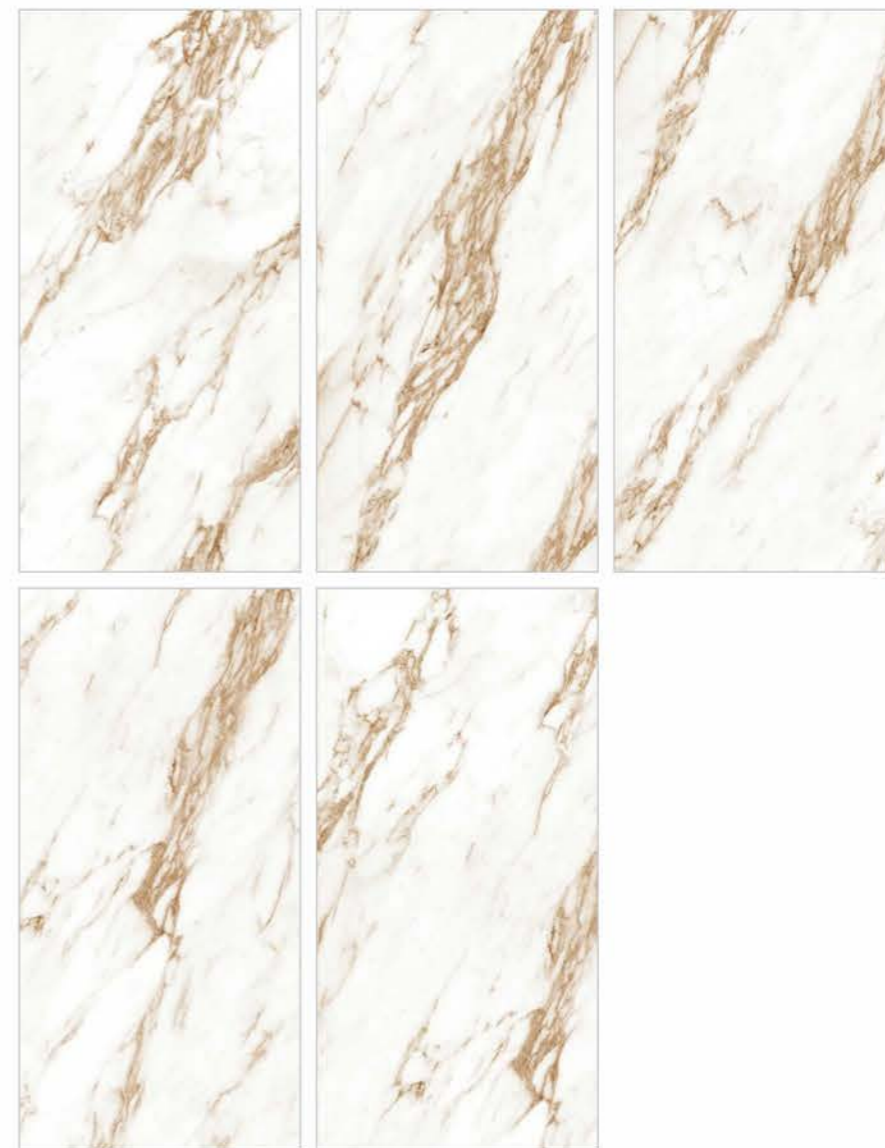

SUGAR
COLLECTION

| Size
600x
1200mm

| Surface
Sugar

| Random
05

**BARBILLO
SATUARIO**