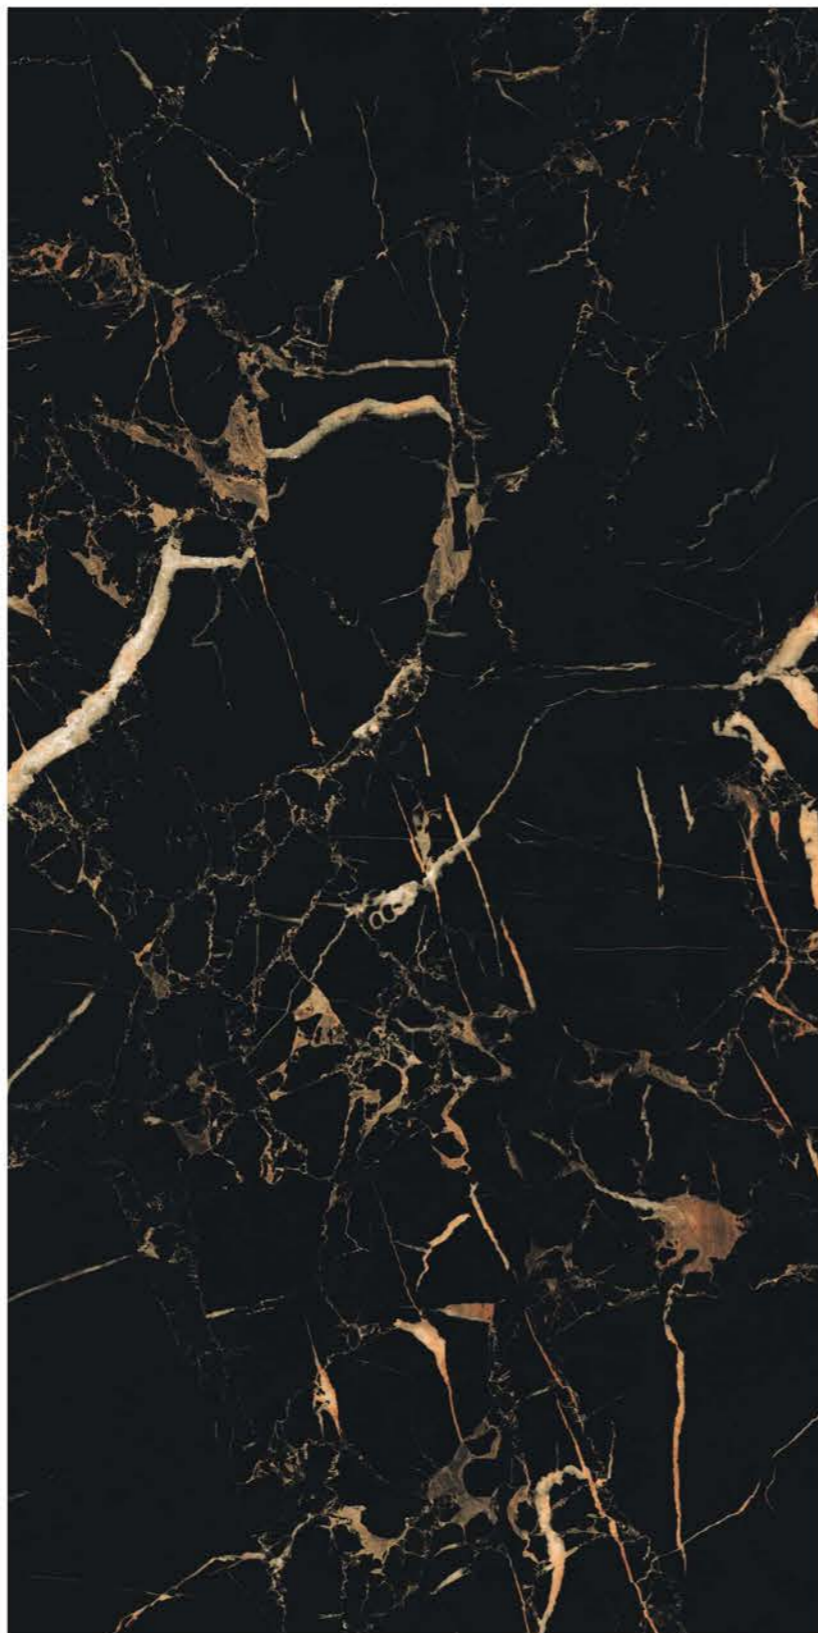

SUGAR
COLLECTION

| Size
600x
1200mm

| Surface
Sugar

| Random
04

**ASFORD
GOLDEN**