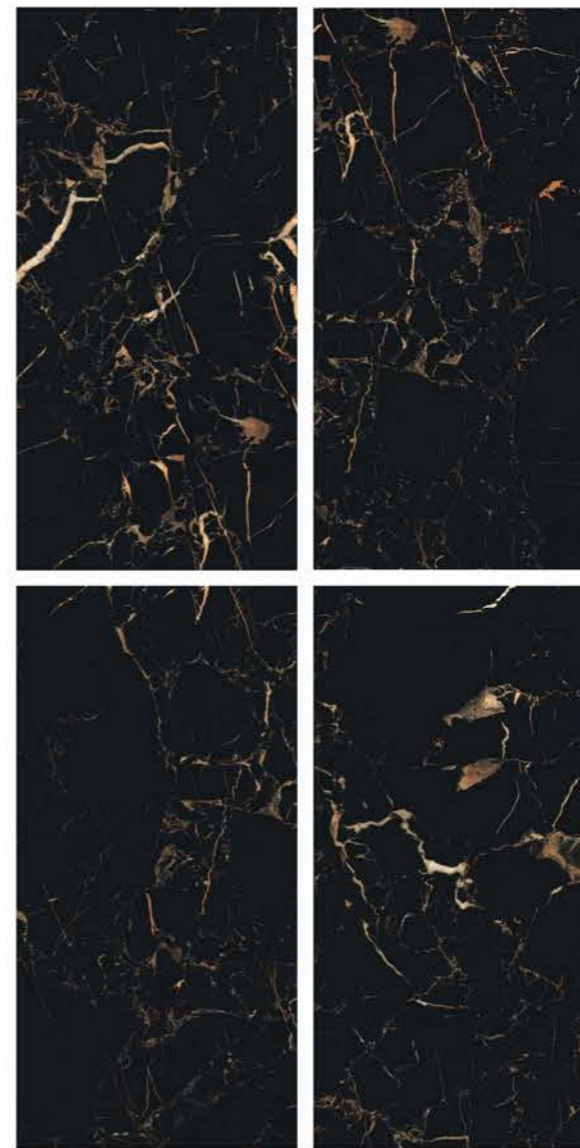

SUGAR
COLLECTION

| Size
600x
1200mm

| Surface
Sugar

| Random
04

**ASFORD
GOLDEN**