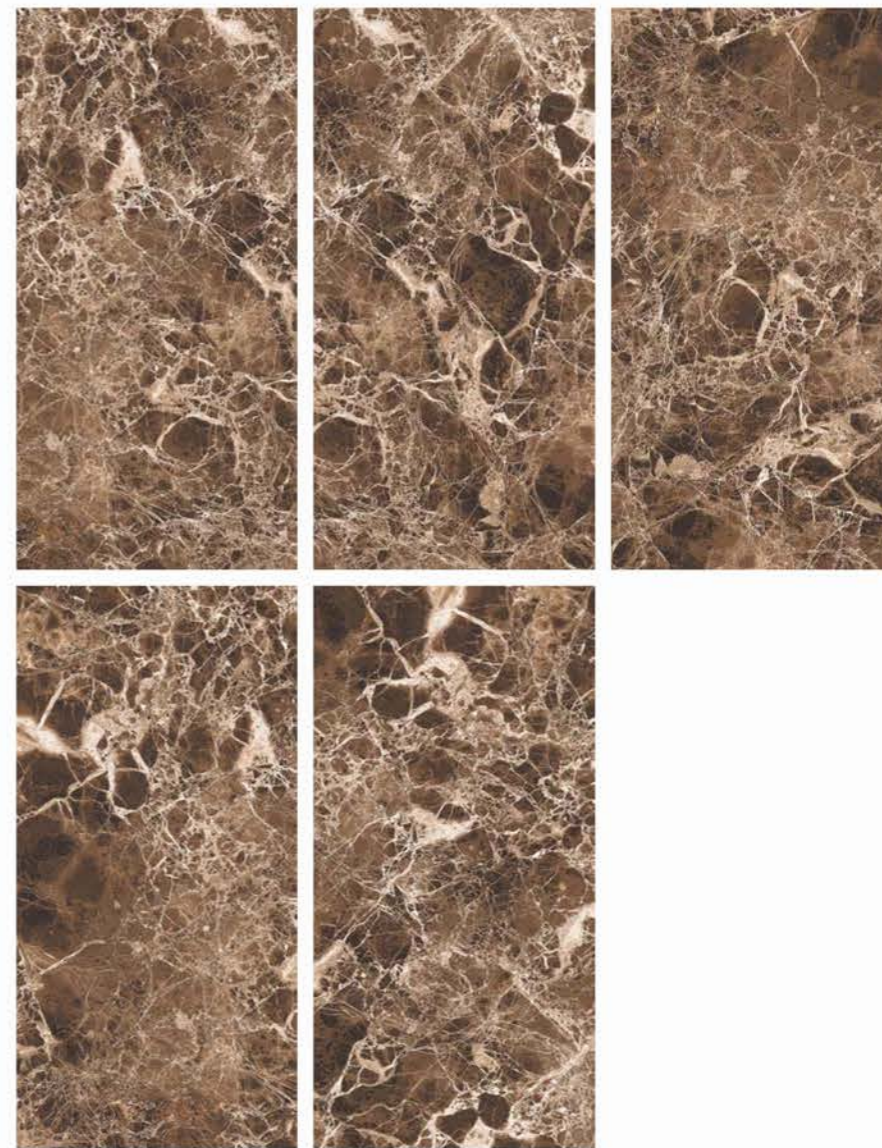

**EMPORIUM
BEIGE**

1 Floor
EMPORIUM BEIGE

SUGAR
COLLECTION

SUGAR
COLLECTION

| Size
600x
1200mm

| Surface
Sugar

| Random
05

**EMPORIUM
BROWN**