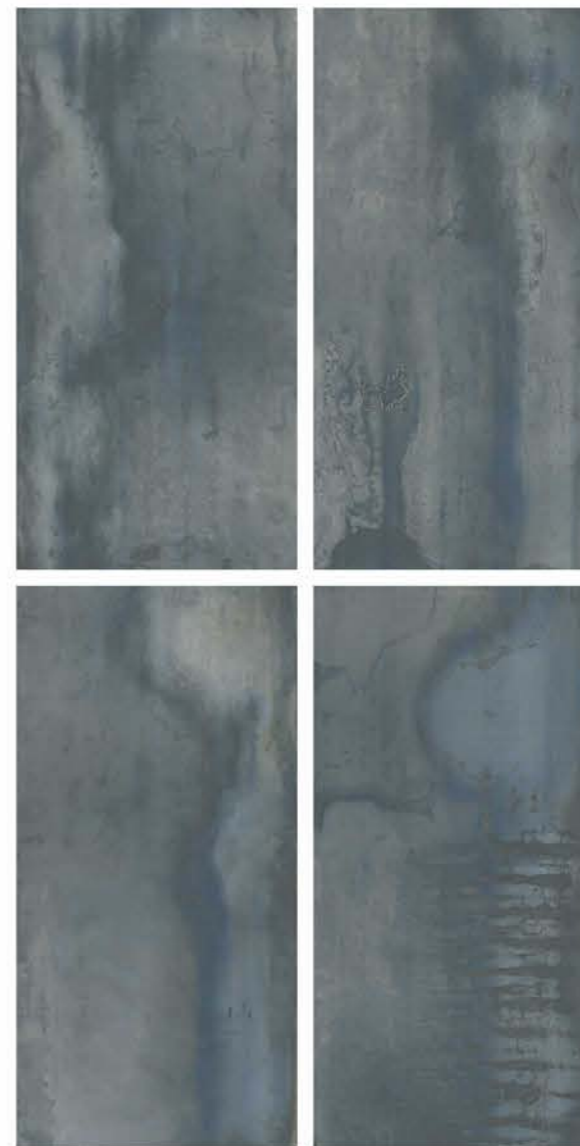

1 Floor
ALTA GREY

SUGAR
COLLECTION

SUGAR
COLLECTION

| Size
600x
1200mm

| Surface
Sugar

| Random
04

**AREL
AQUA**

1 Floor
ARELAQUA