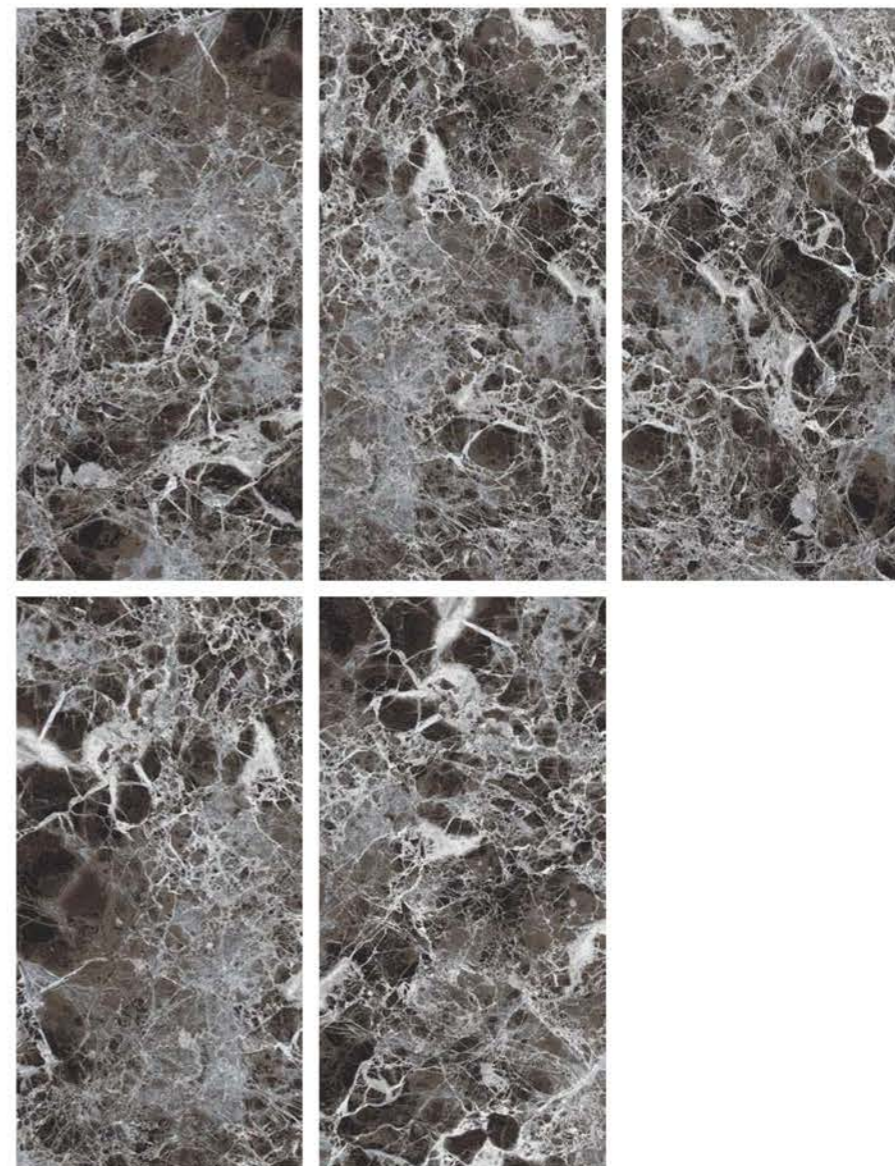

1 Floor
EMPORIUM BROWN

SUGAR
COLLECTION

SUGAR
COLLECTION

| Size
600x
1200mm

| Surface
Sugar

| Random
05

**EMPORIUM
DARK GREY**

1 Floor
EMPORIUM DARK GREY