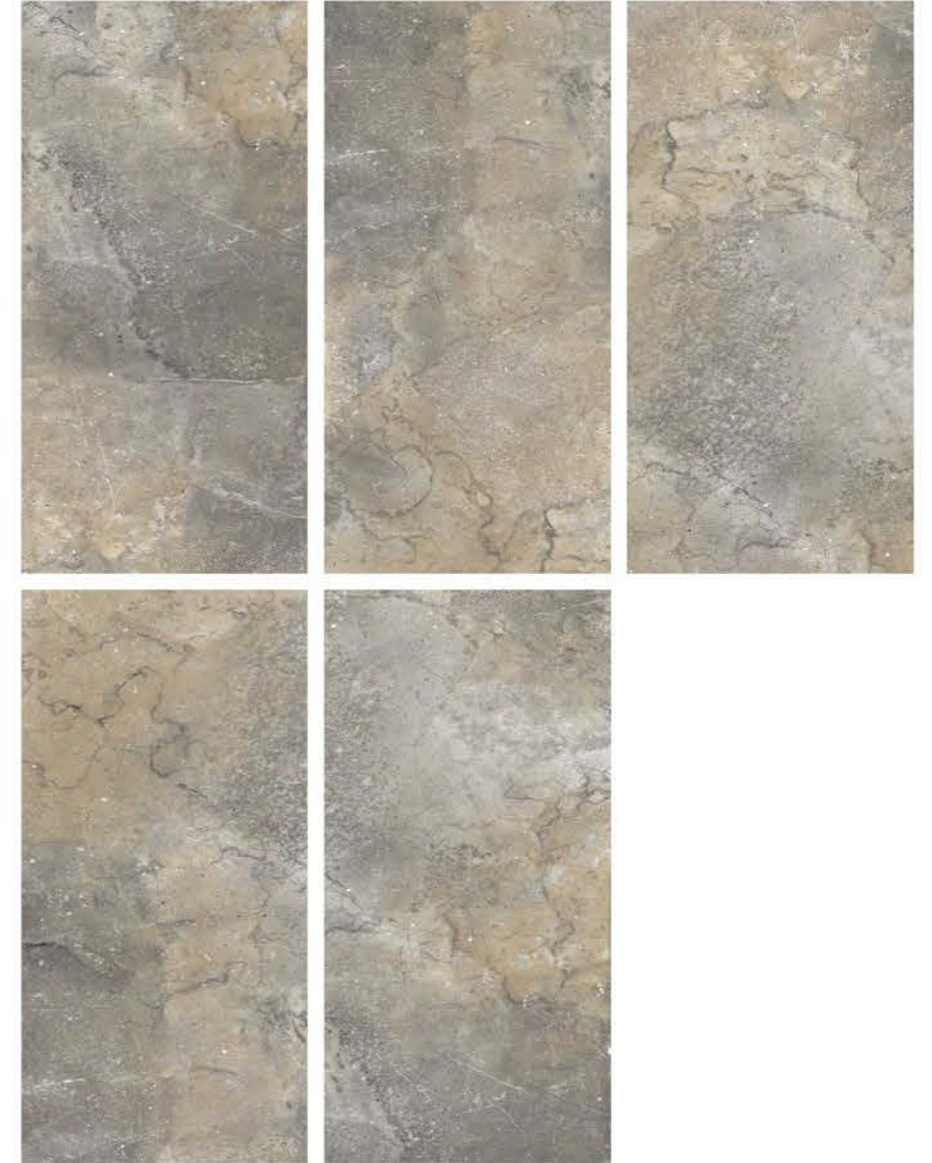

SUGAR
COLLECTION

| Size
600x
1200mm

| Surface
Sugar

| Random
05

**KEYROS
NATURAL**