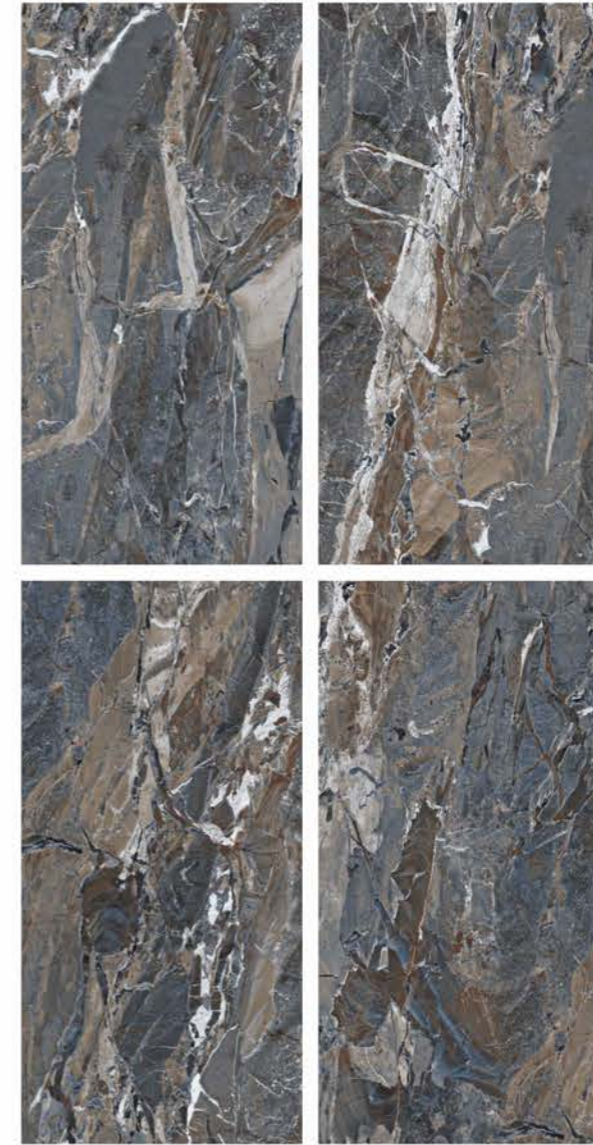

| Random
04

**CEASER
CHOCO**

1 Floor
CEASER CHOCO

SUGAR
COLLECTION

SUGAR
COLLECTION

| Size
600x
1200mm

| Surface
Sugar

| Random
04