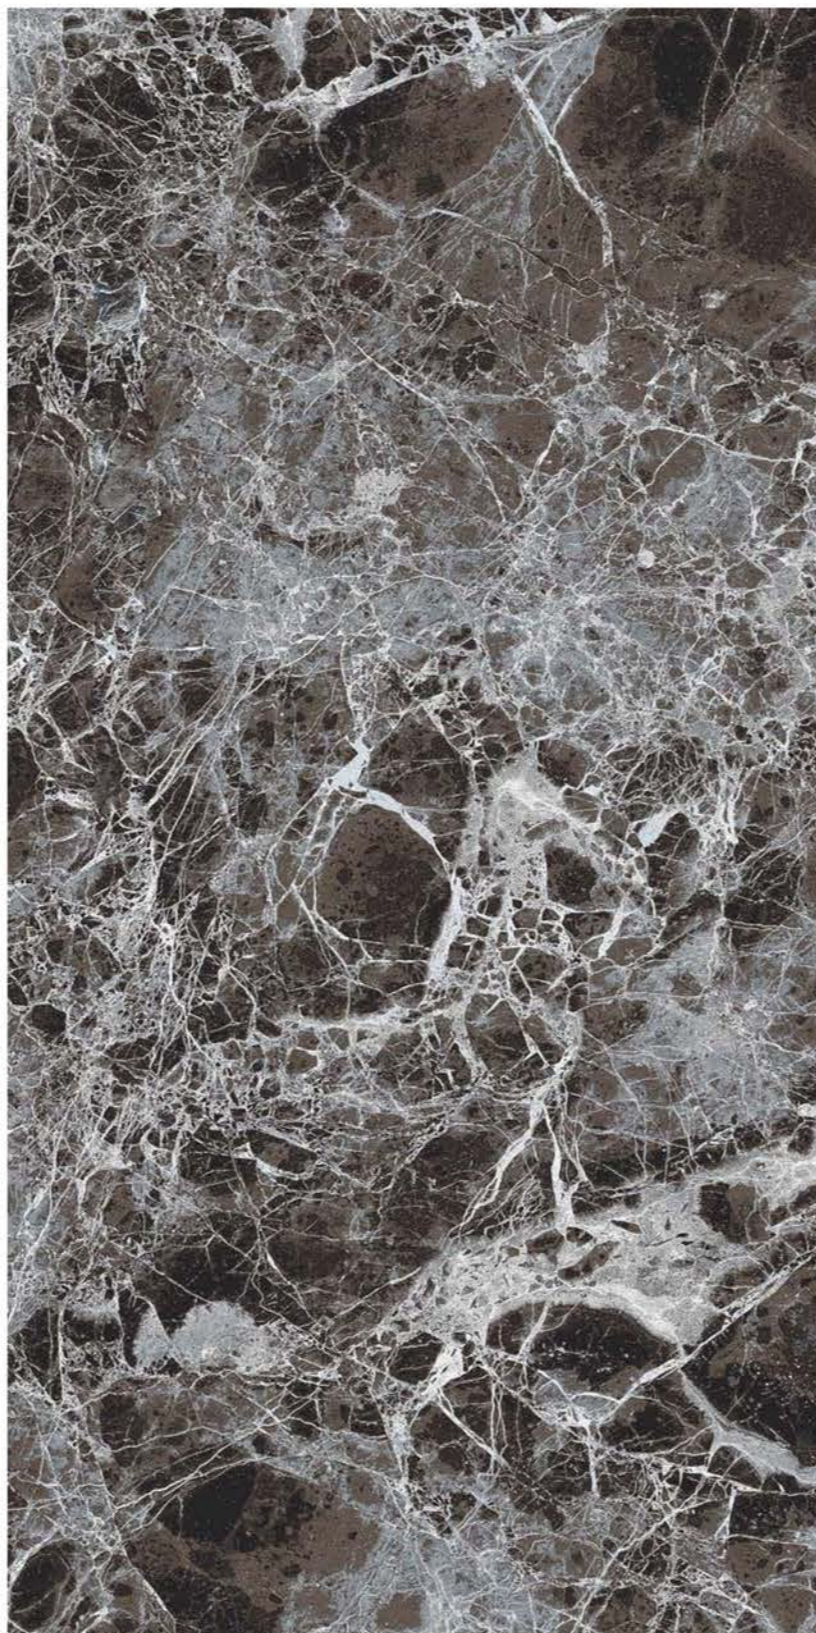

1 Floor
EMPORIUM BROWN

SUGAR
COLLECTION

SUGAR
COLLECTION

| Size
600x
1200mm

| Surface
Sugar

| Random
05

**EMPORIUM
DARK GREY**

1 Floor
EMPORIUM DARK GREY