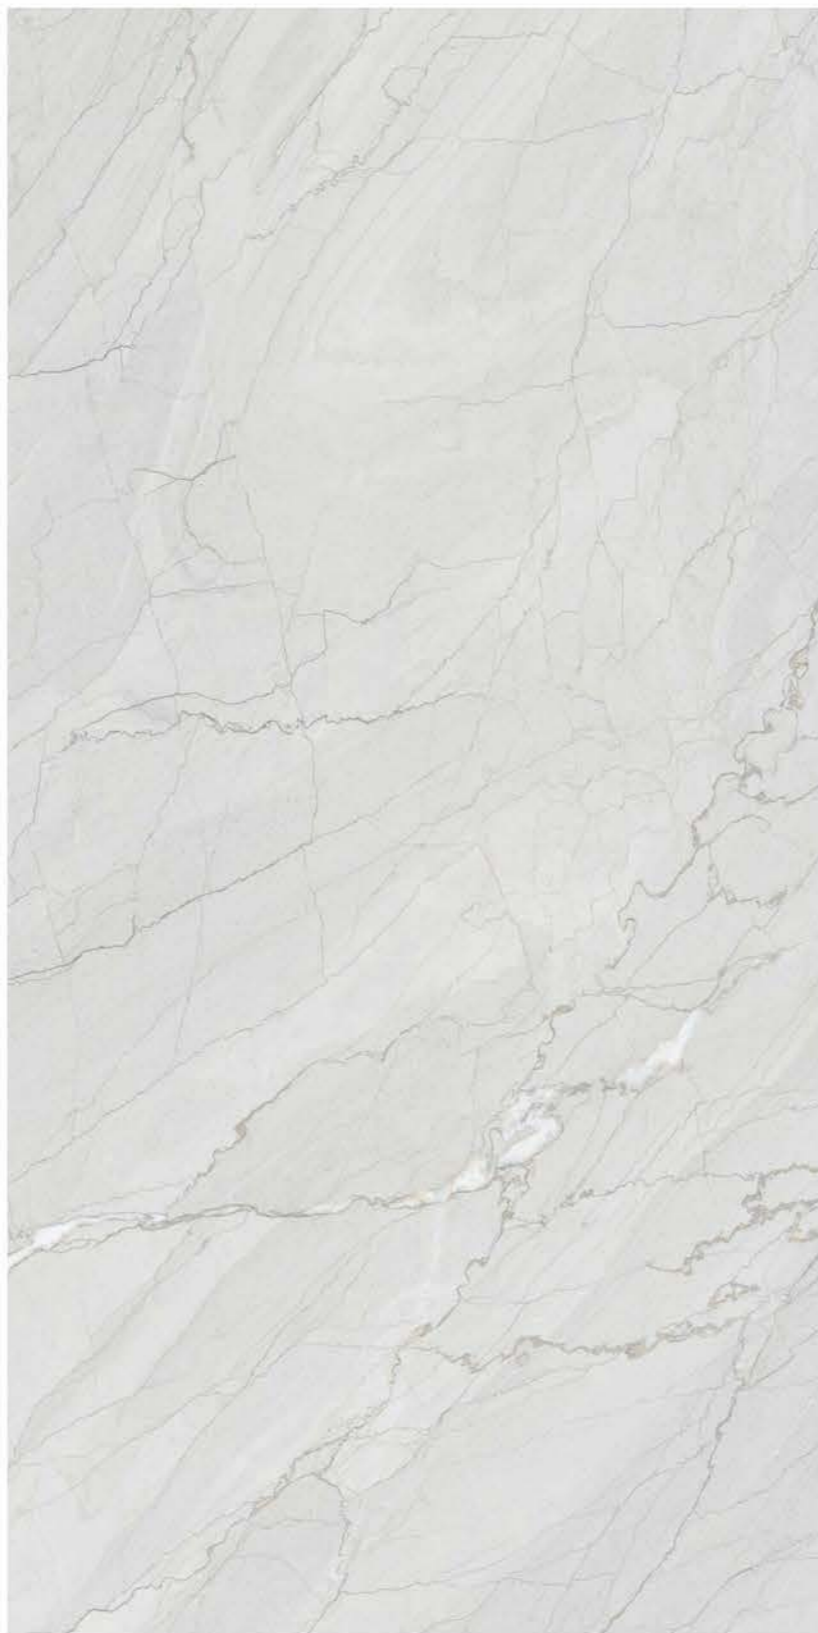

**ALTA
DARK GREY**

| Wall & Floor
ALTA DARK GREY

SUGAR
COLLECTION

SUGAR
COLLECTION

| Size
600x
1200mm

| Surface
Sugar

| Random
05

**ALTA
GREY**