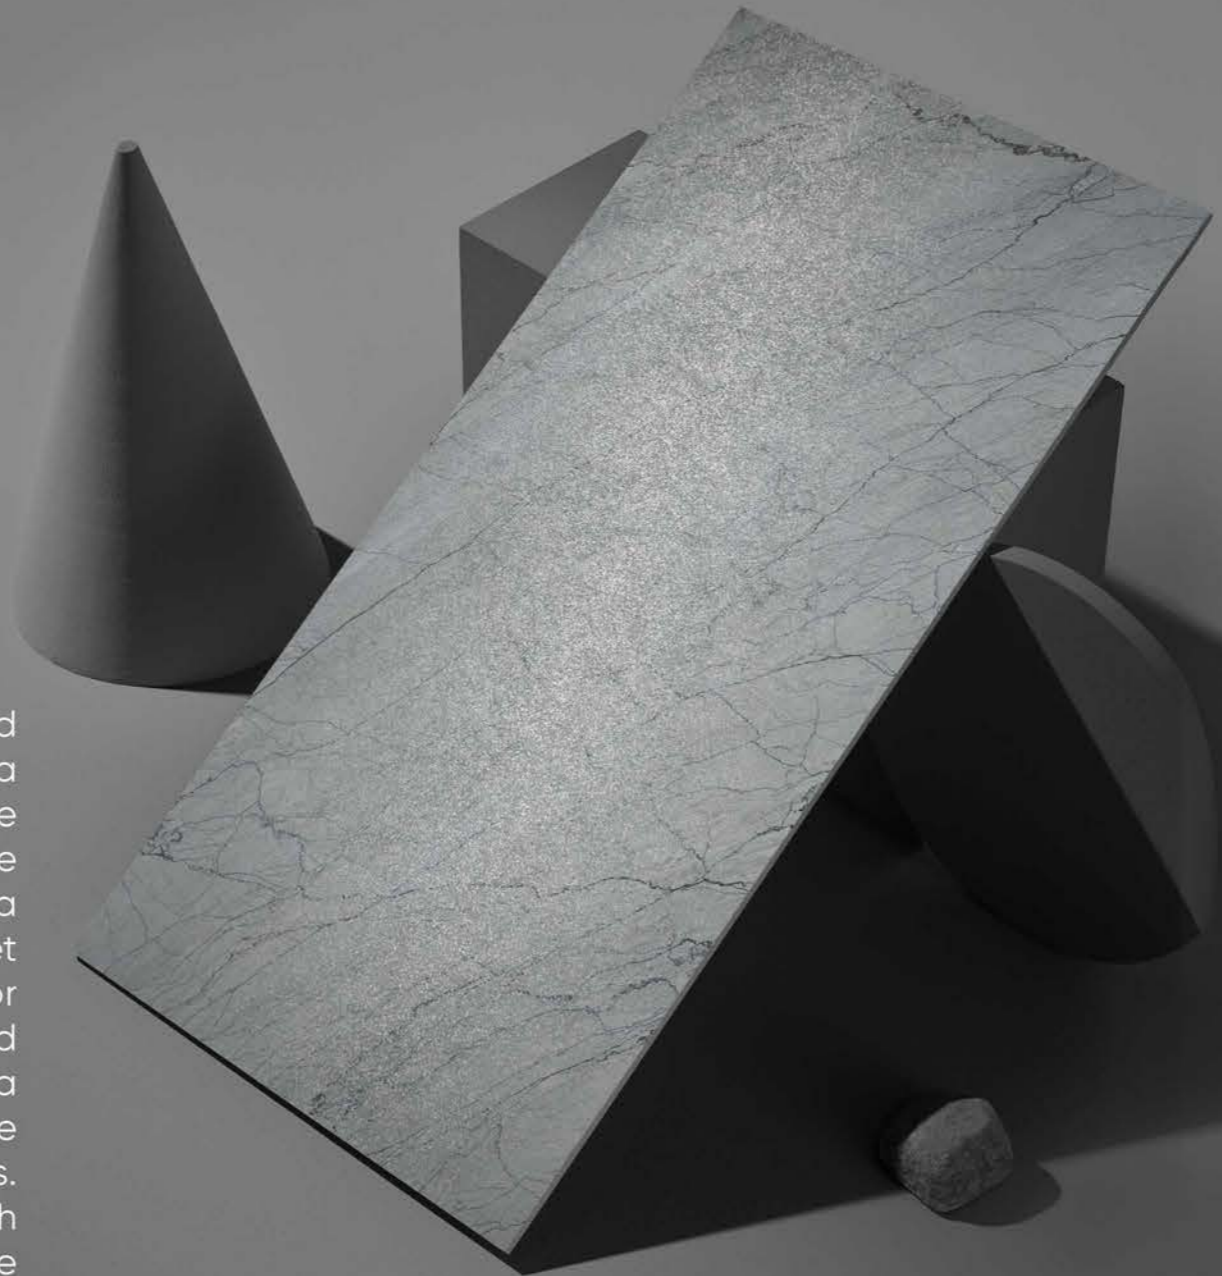

whether it's a luxurious bathroom, a chic living area, or a sophisticated office—our collection ensures that every surface exudes a sense of refined beauty.

SUGAR COLLECTION

600x
1200mm

A luxurious blend of subtle sophistication and refined texture, this collection is crafted with a unique surface that mimics the delicate granularity of sugar, offering a soft, tactile experience underfoot. The sugar finish adds a gentle sheen to the tiles, creating a natural yet polished look that enhances any interior space. Ideal for both contemporary and classic designs, this collection is available in a variety of colors and sizes, making it a versatile choice for walls, floors, and feature areas. Durable and easy to maintain, the Sugar Finish Tile Collection brings an understated elegance to any environment, elevating the aesthetics of your home or commercial space.