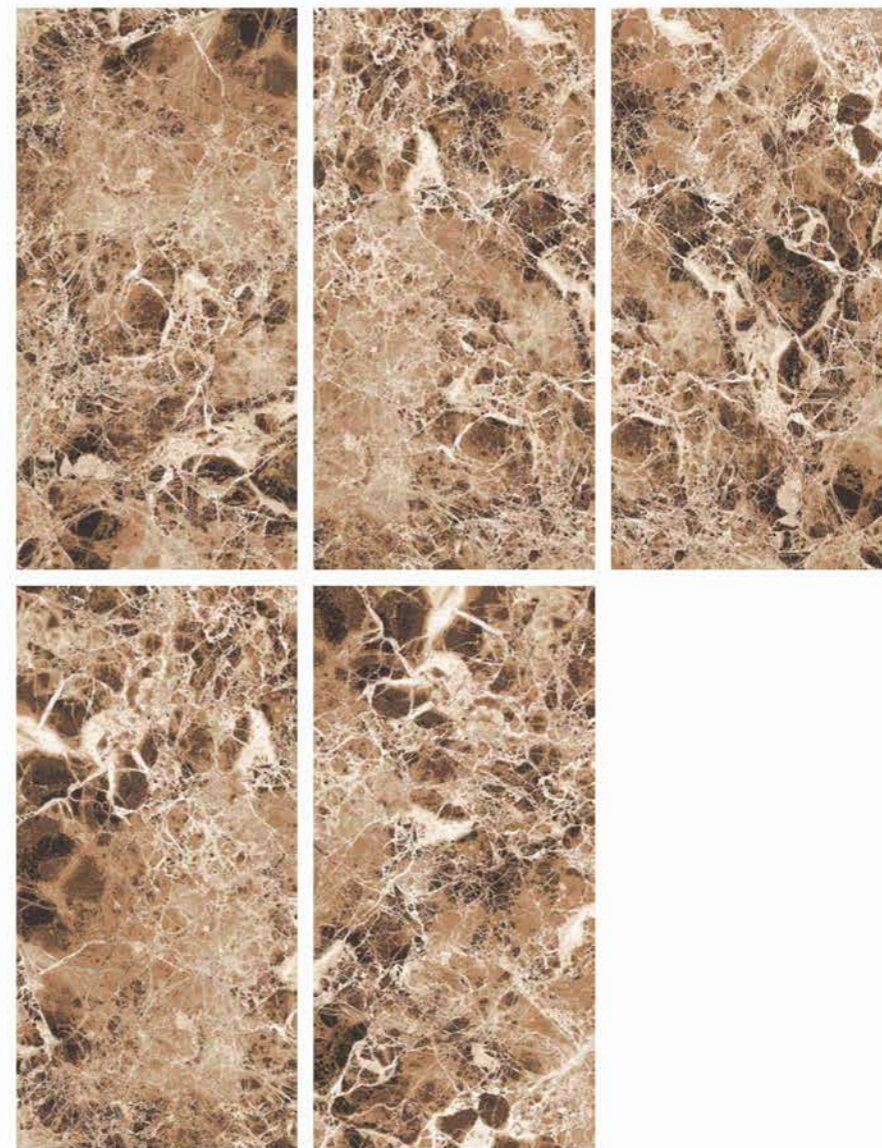

| Random
04

**CUPID
NATURAL**

1 Floor
CUPID NATURAL

SUGAR
COLLECTION

SUGAR
COLLECTION

| Size
600x
1200mm

| Surface
Sugar

| Random
05