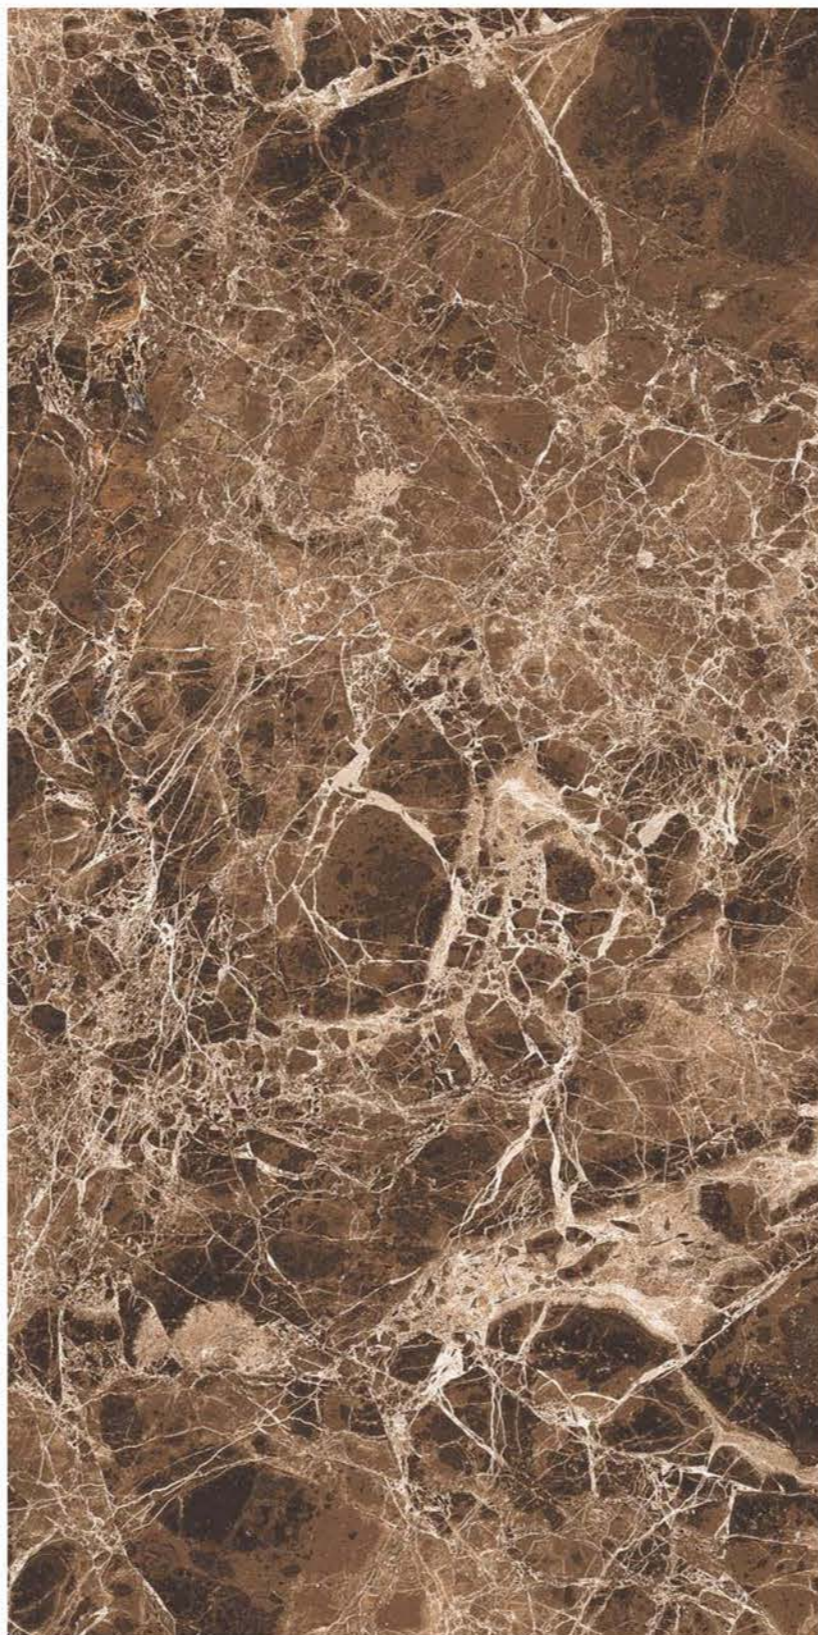

**EMPORIUM
BEIGE**

1 Floor
EMPORIUM BEIGE

SUGAR
COLLECTION

SUGAR
COLLECTION

| Size
600x
1200mm

| Surface
Sugar

| Random
05

**EMPORIUM
BROWN**