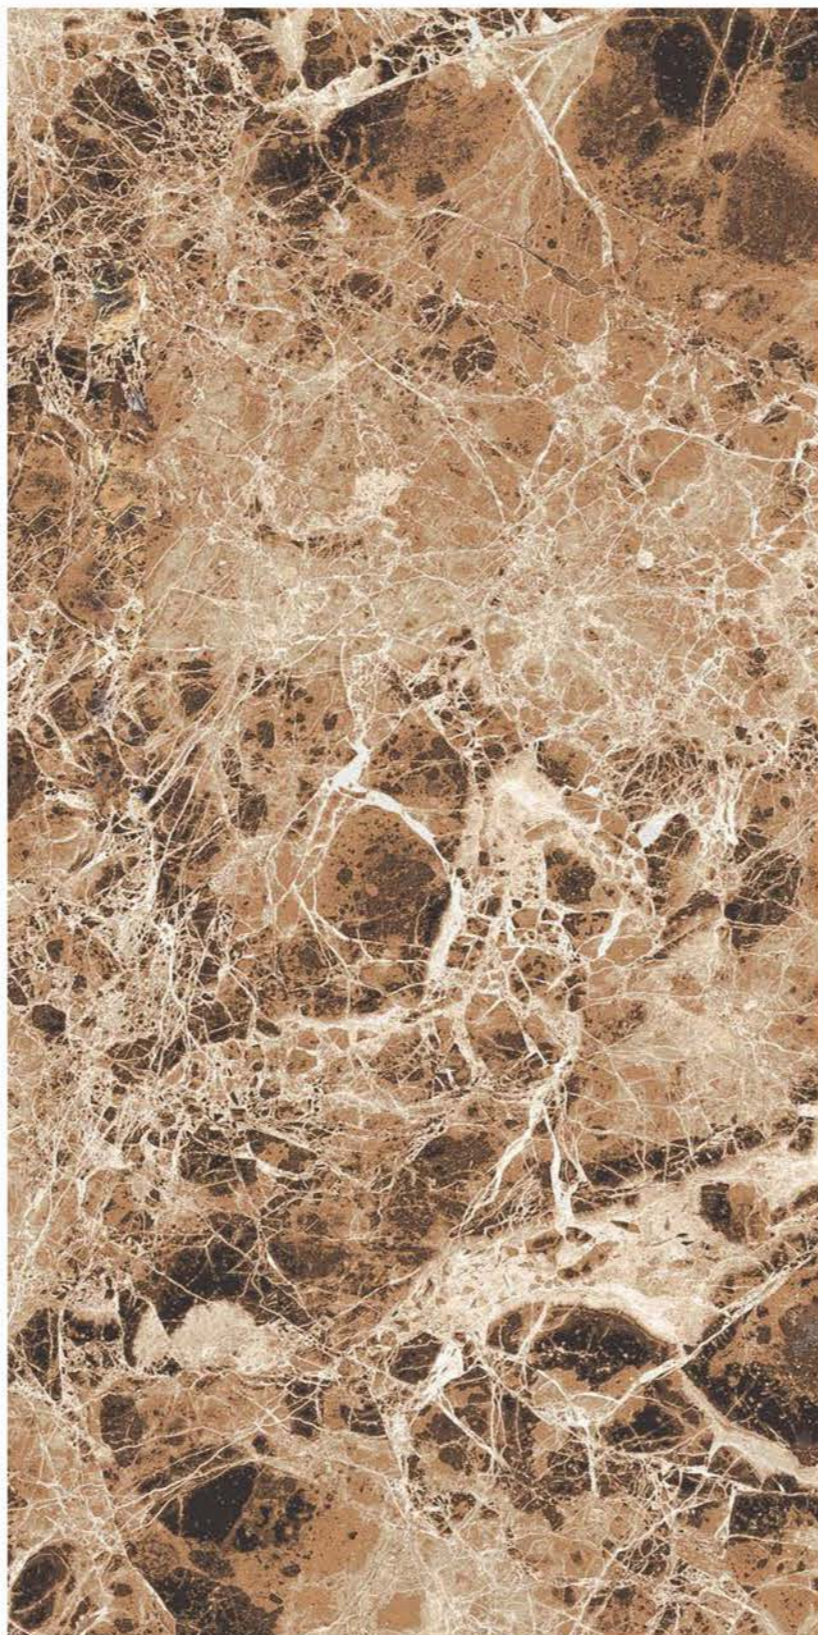

| Random
04

**CUPID
NATURAL**

1 Floor
CUPID NATURAL

SUGAR
COLLECTION

SUGAR
COLLECTION

| Size
600x
1200mm

| Surface
Sugar

| Random
05