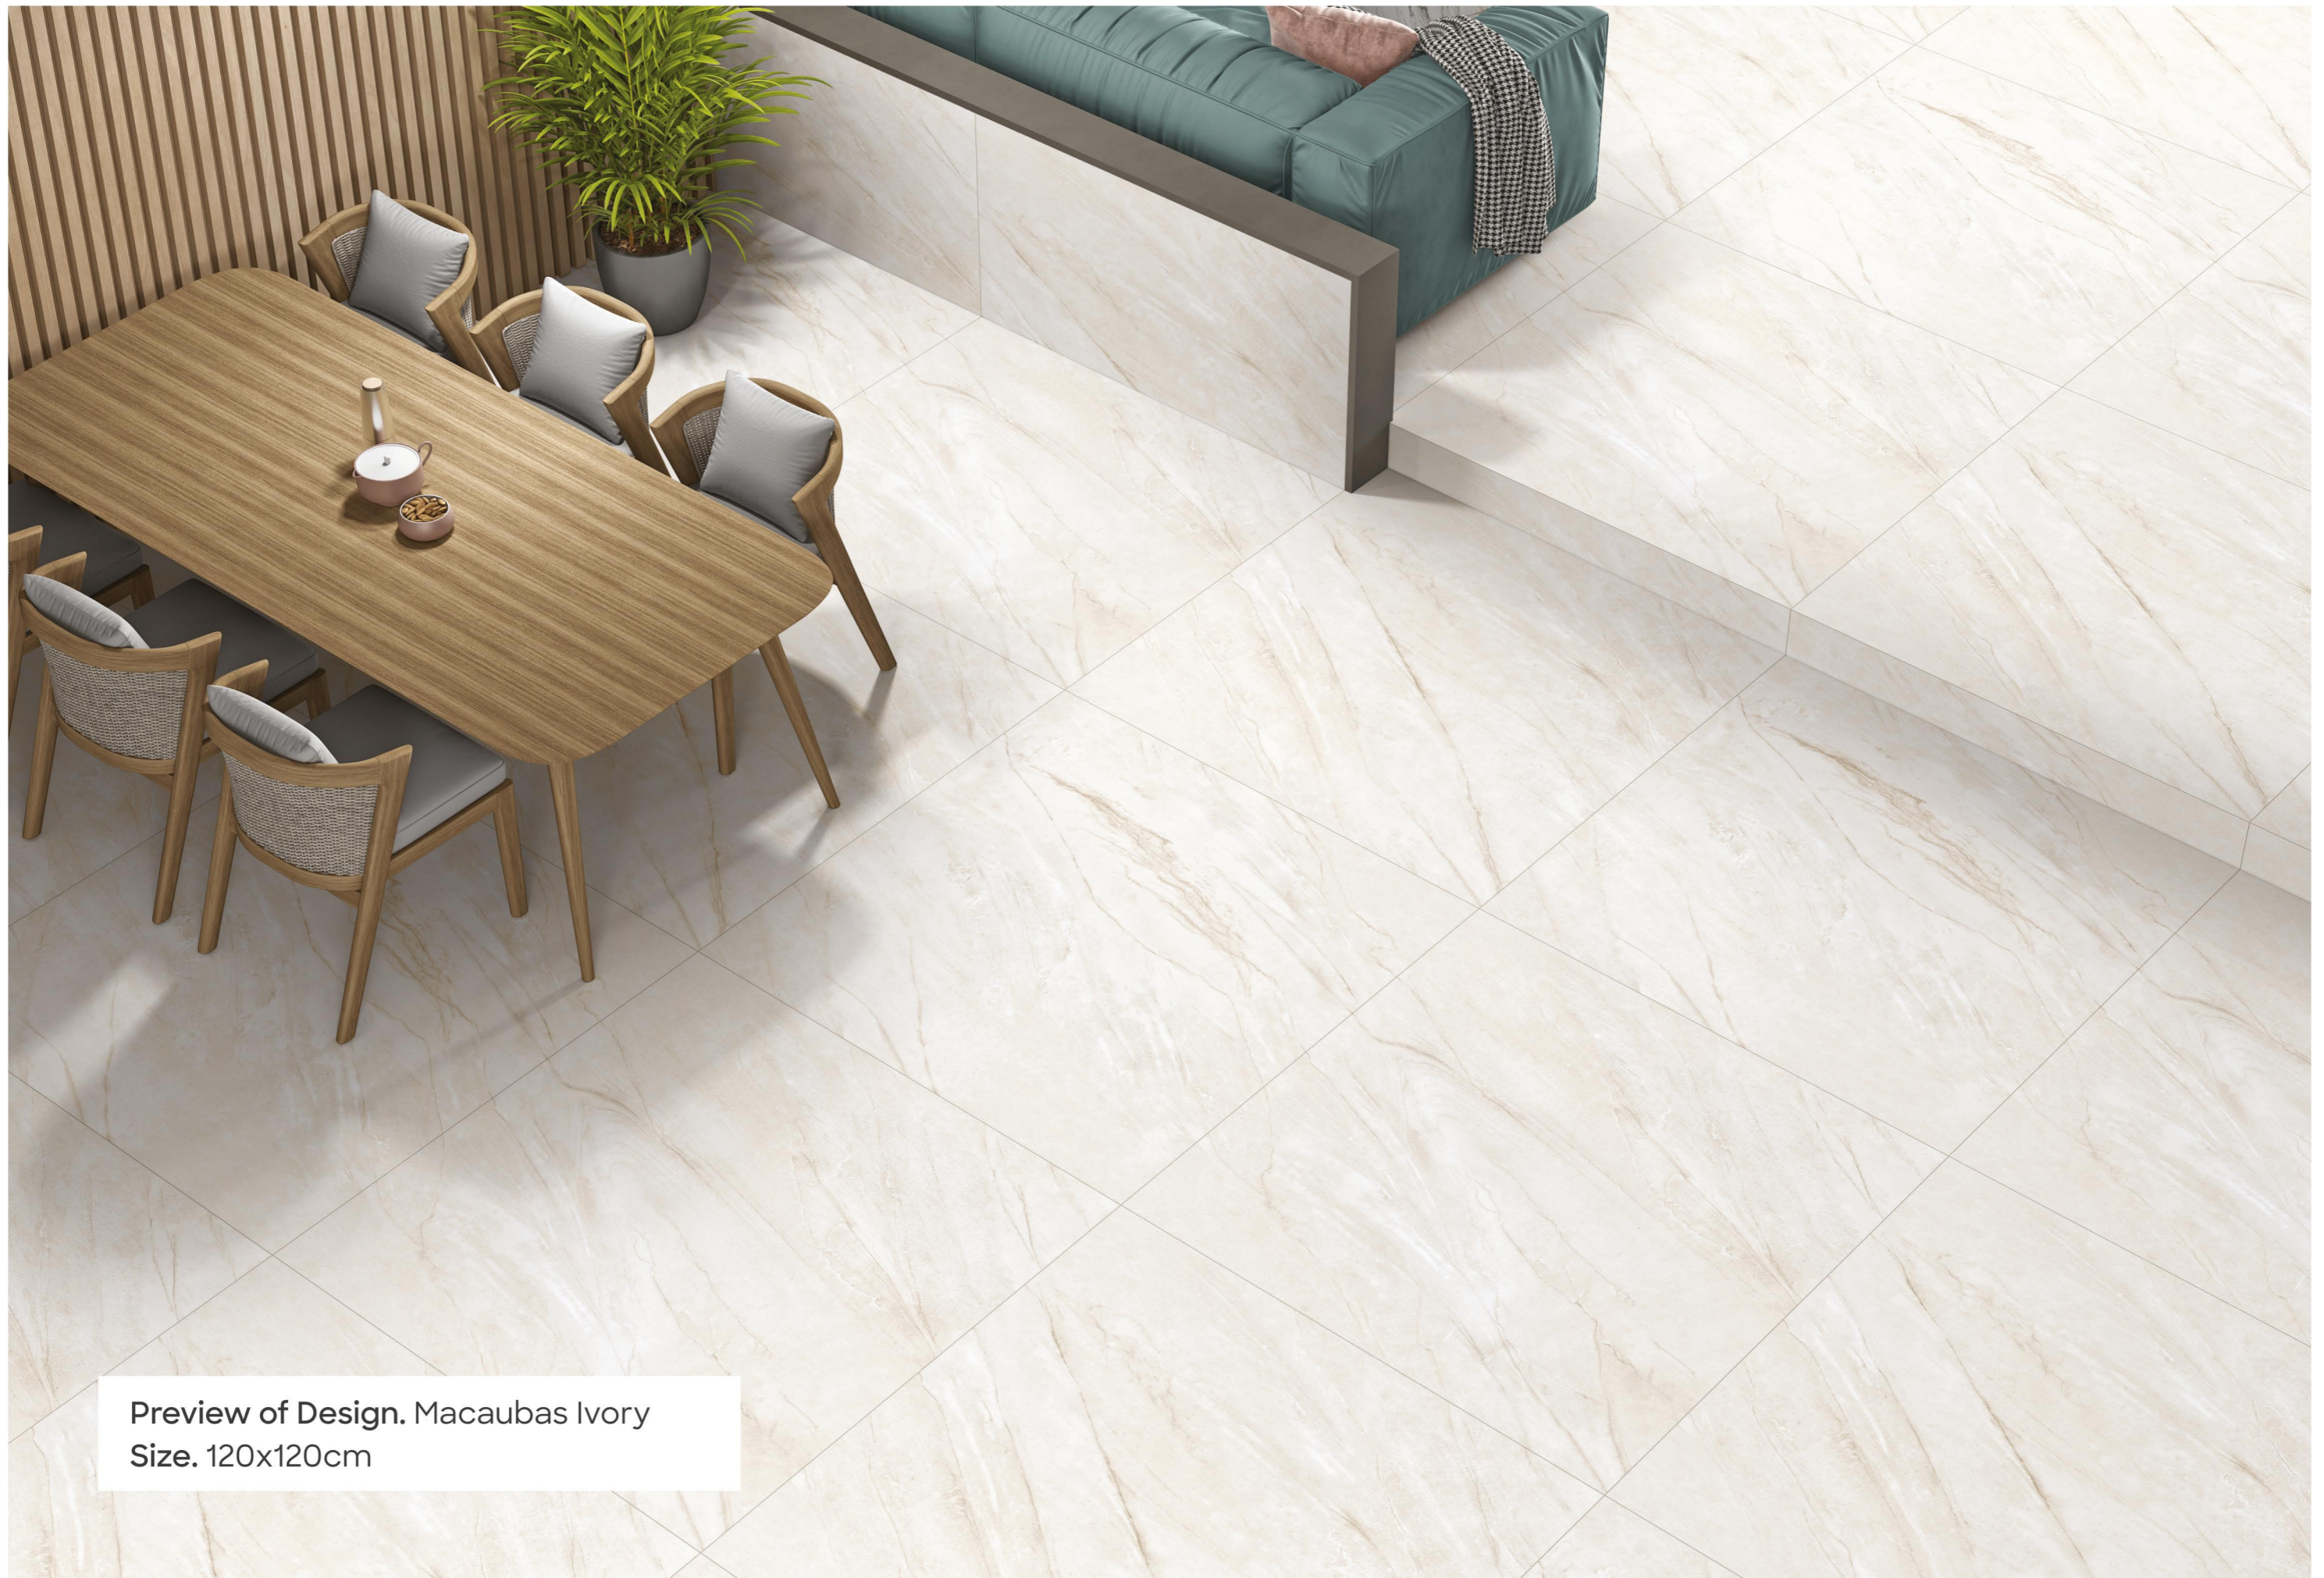

Preview of Design. Macaubas Ivory
Size. 120x120cm