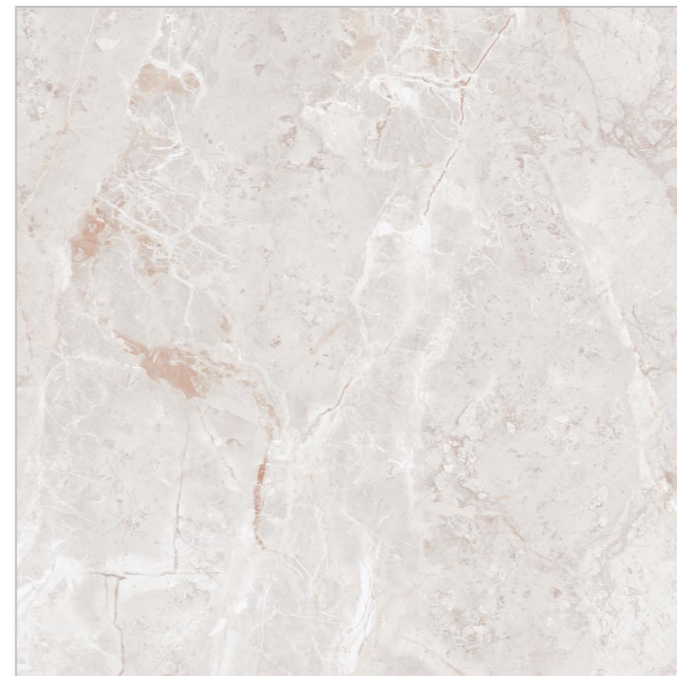

Finish. Matt

Preview of Design. Piatra Silver
Size. 120x120cm

Sahara Sand

3. Random

Sicilia Grey

3. Random

Avialable Size.
120x120cm | 100x100cm

Finish. Matt