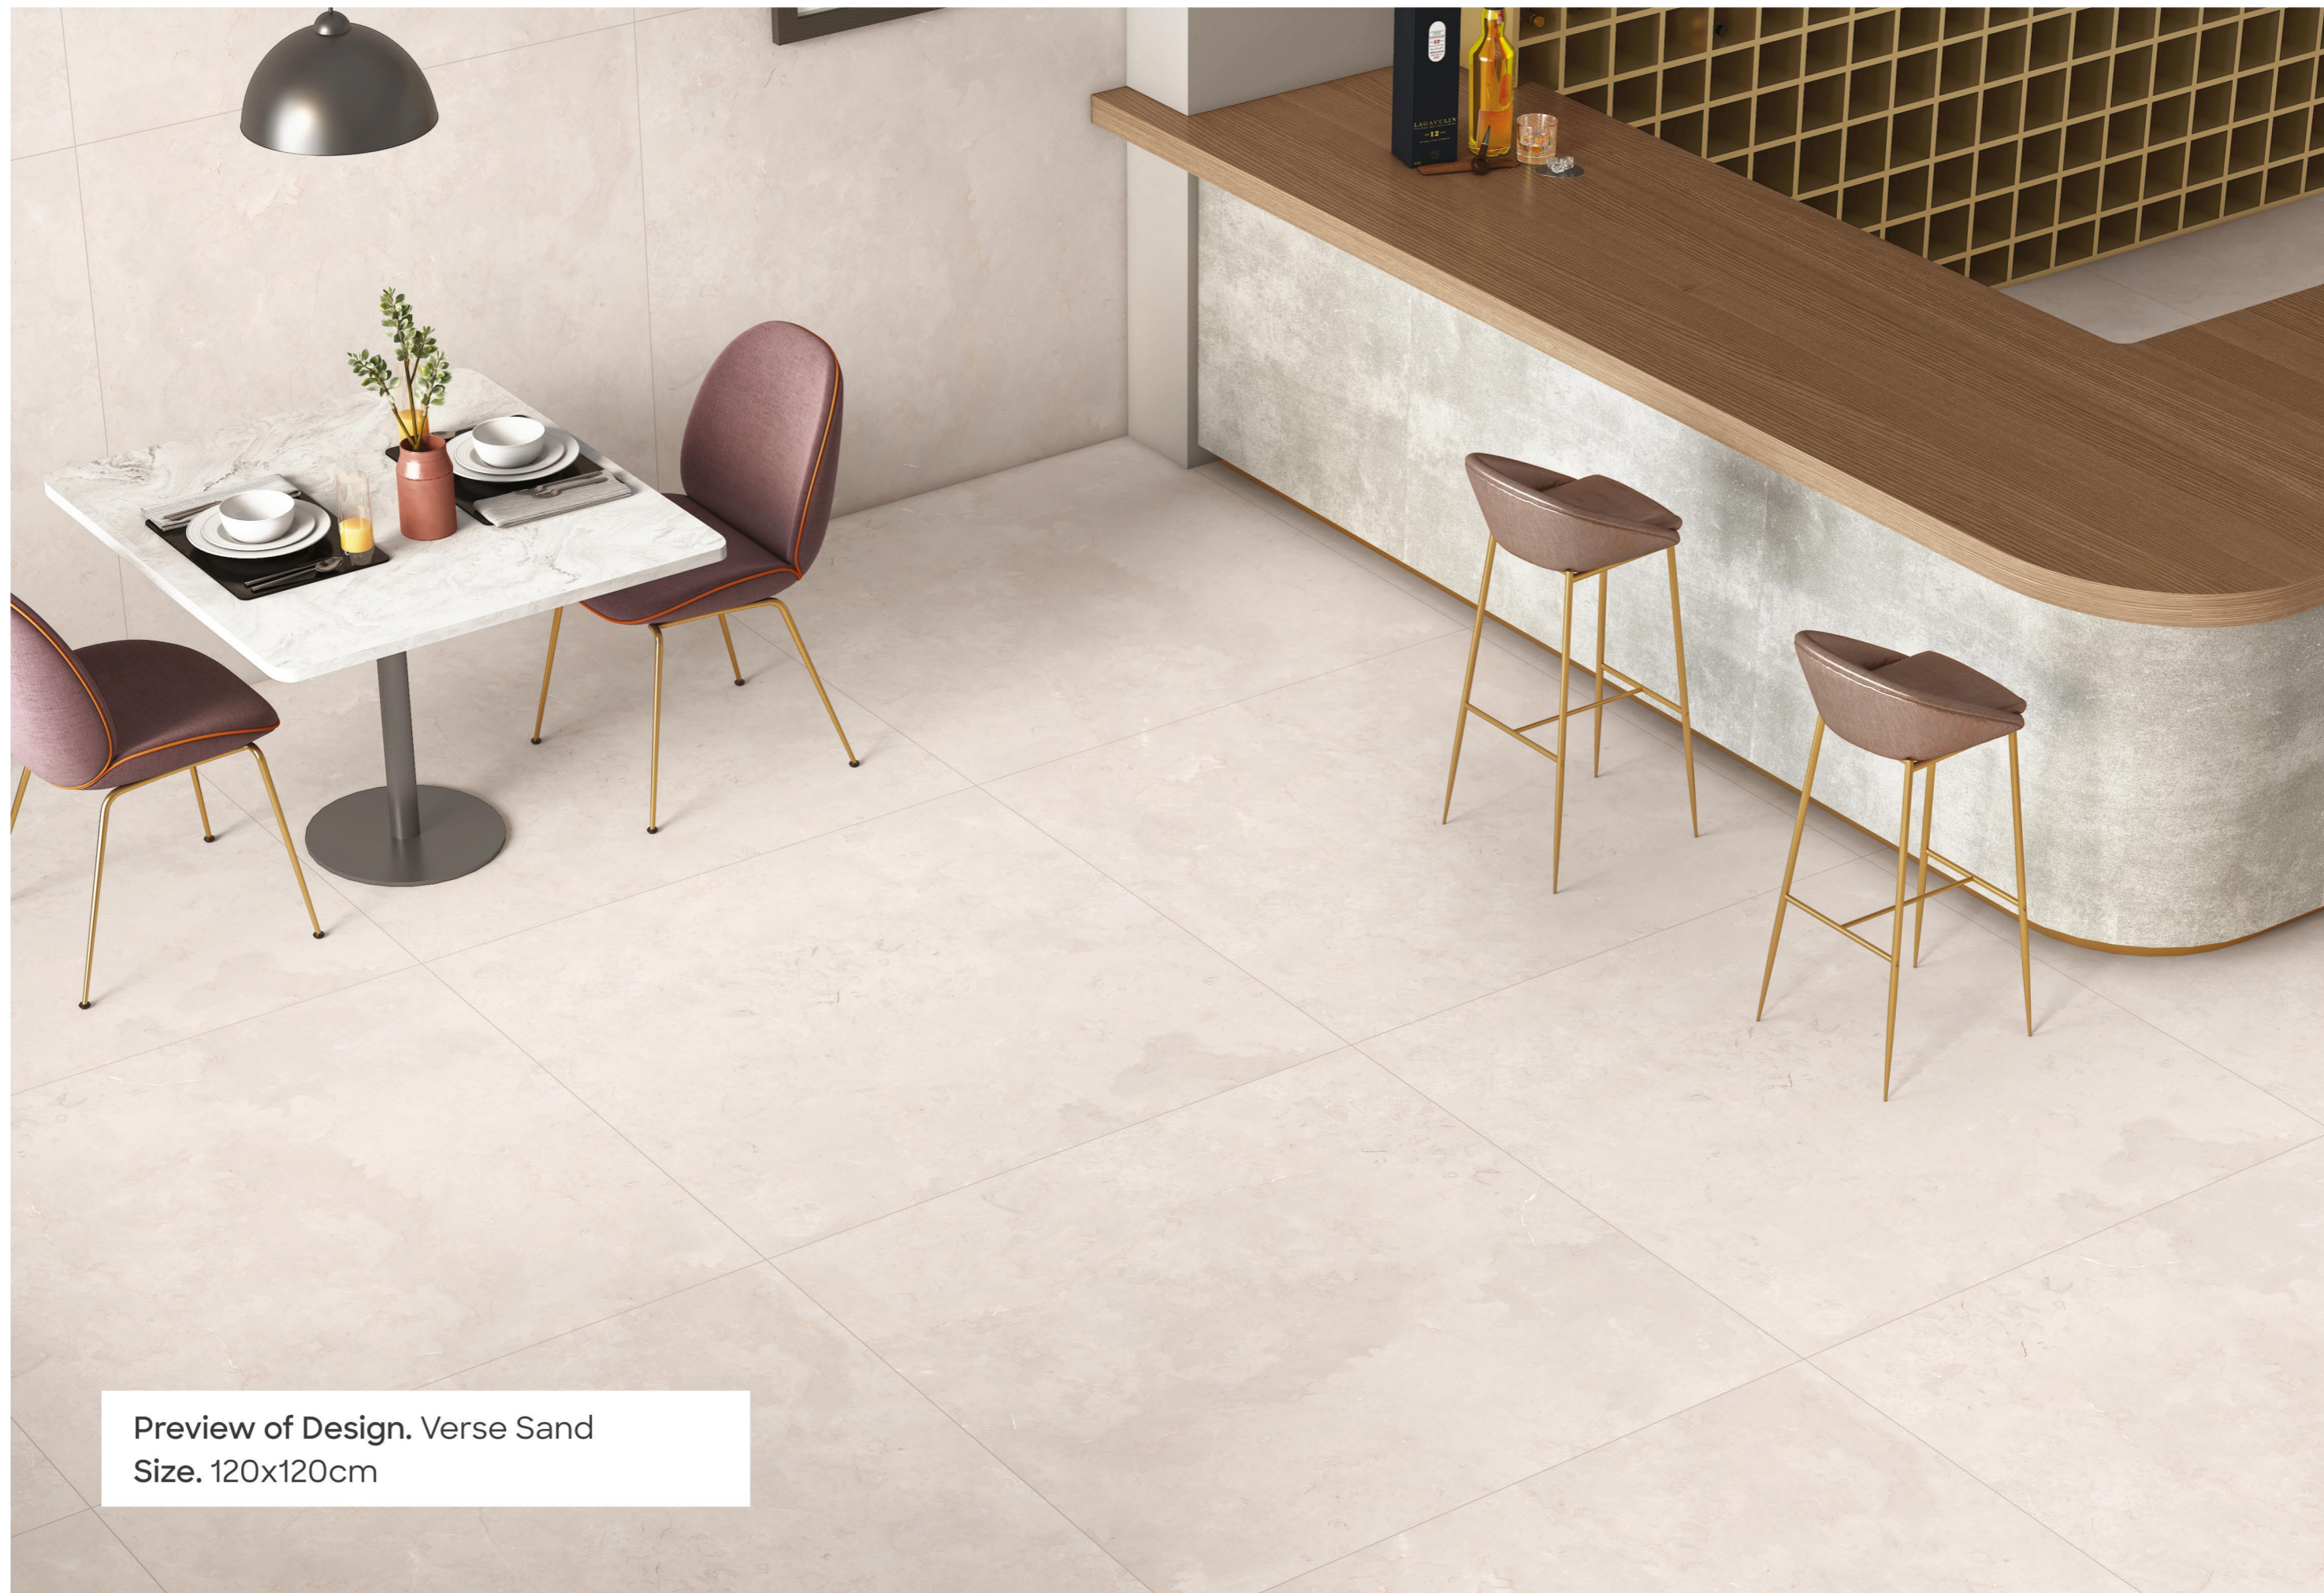

Preview of Design. Verse Sand
Size. 120x120cm