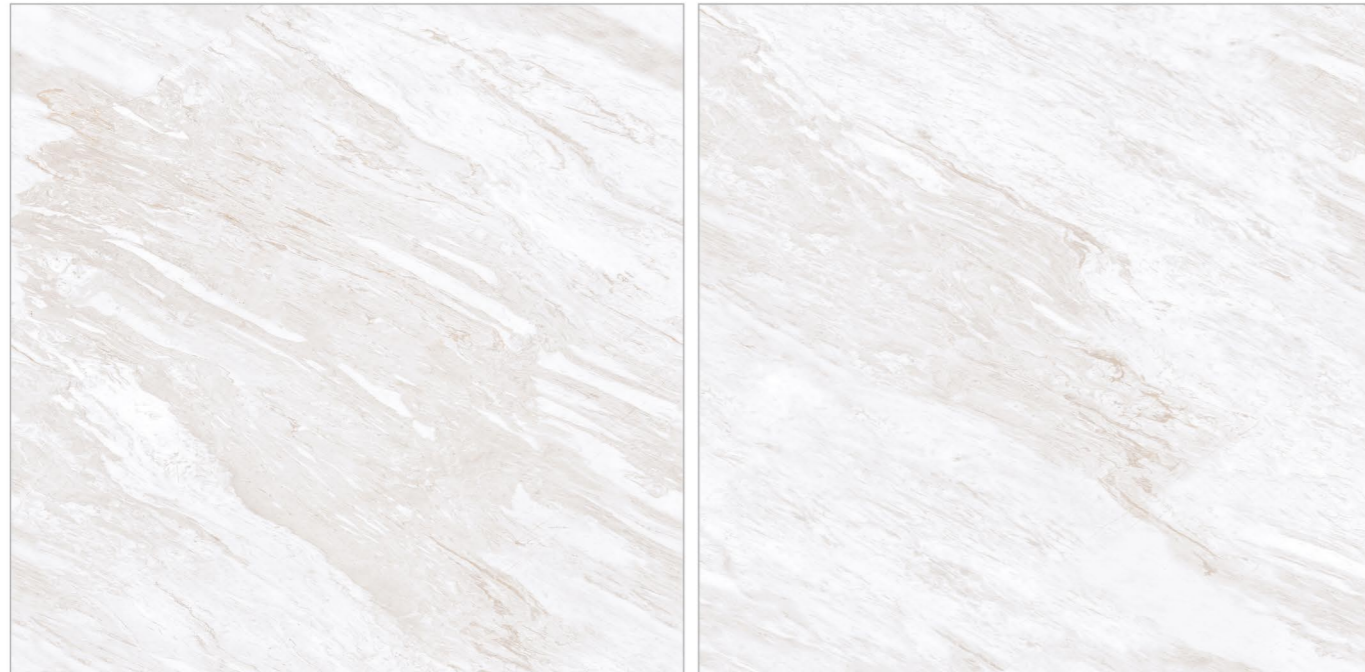

Volakas

---

3. Random