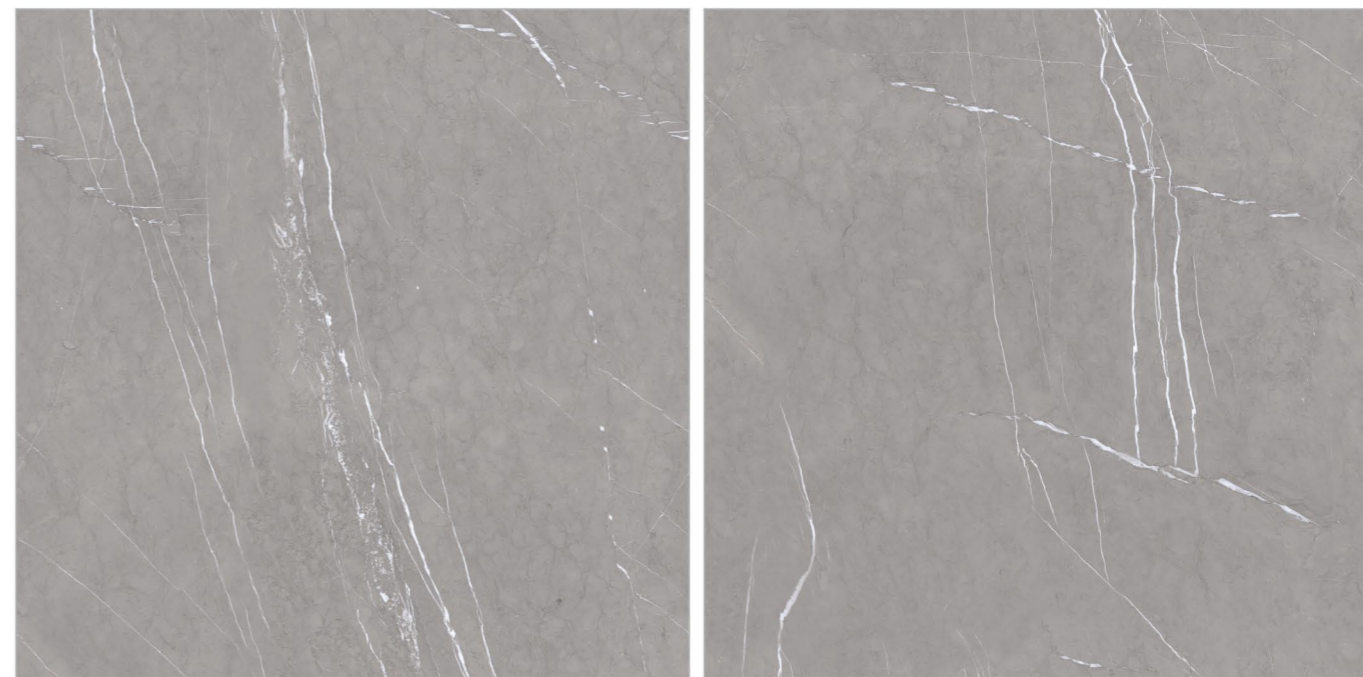

Available Size.
120x120cm | 100x100cm

Finish. Matt

Piatra Ivory

3. Random

Available Color
→

Piatra Silver

3. Random

Available Size.
120x120cm | 100x100cm