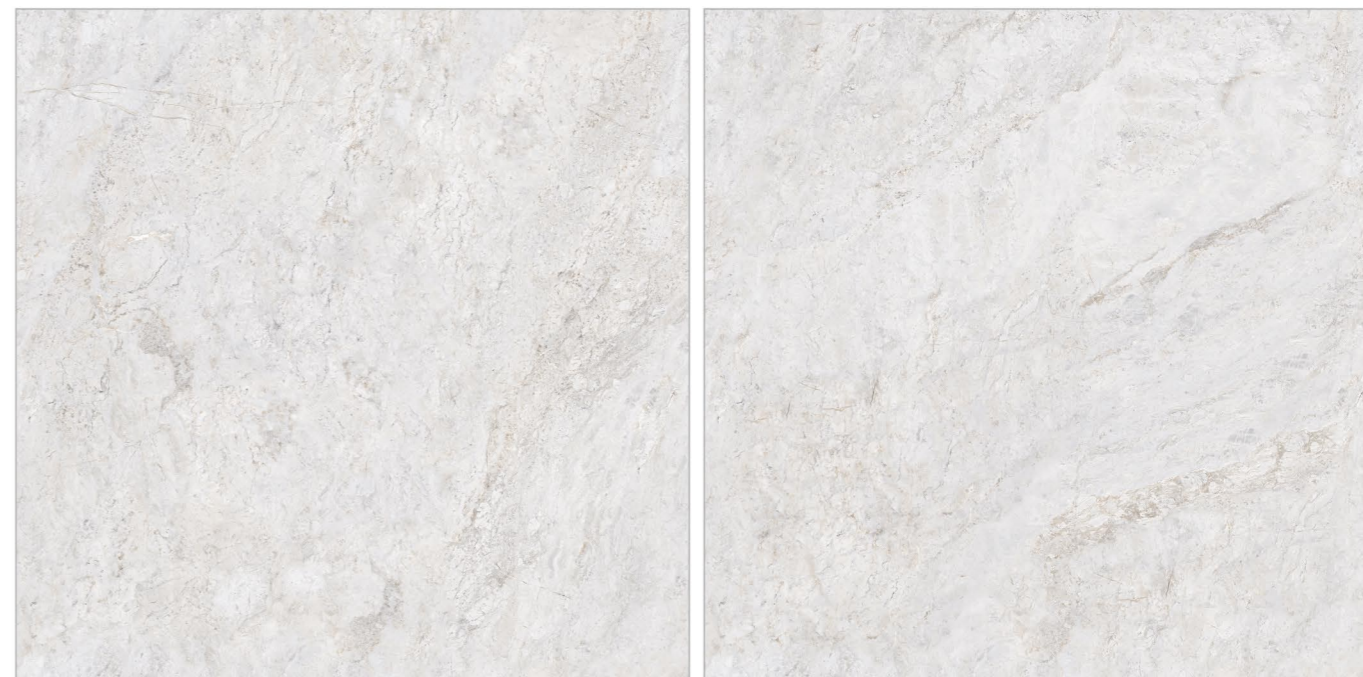

Anima Grey

Available Size.
120x120cm | 100x100cm

Finish. Matt