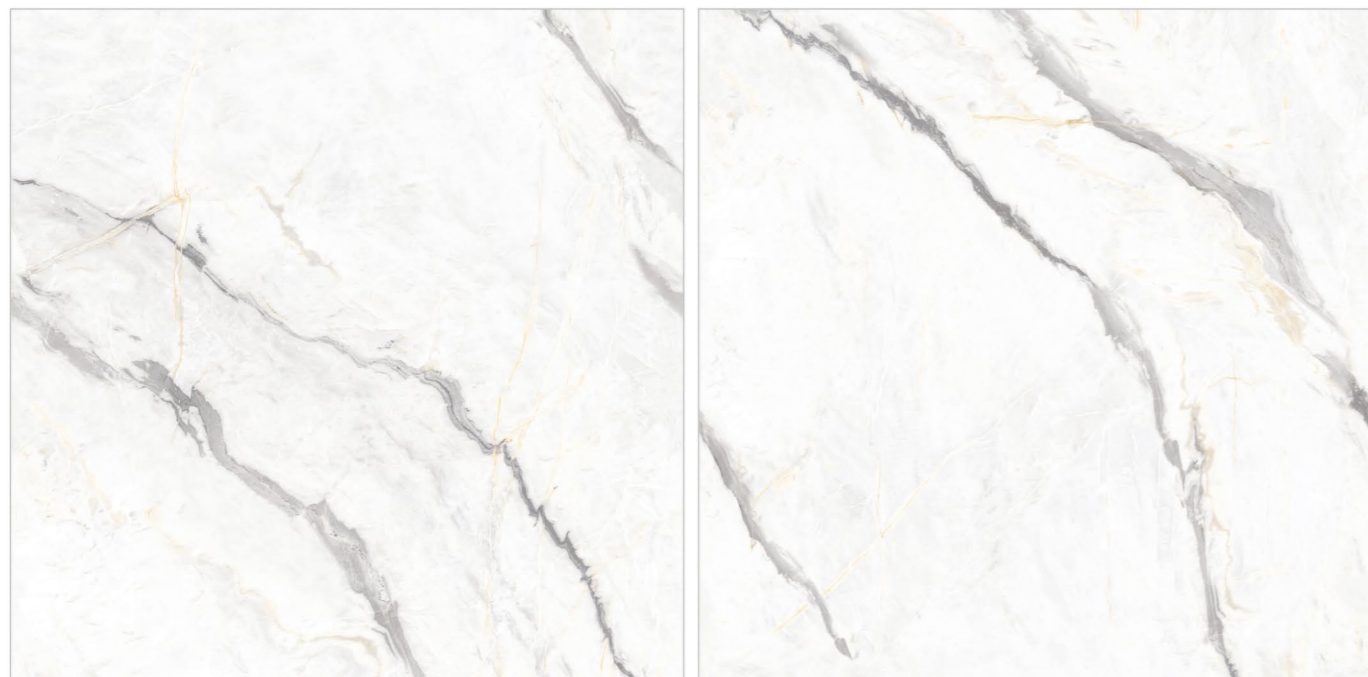

Aurora Vein

---

03. Random