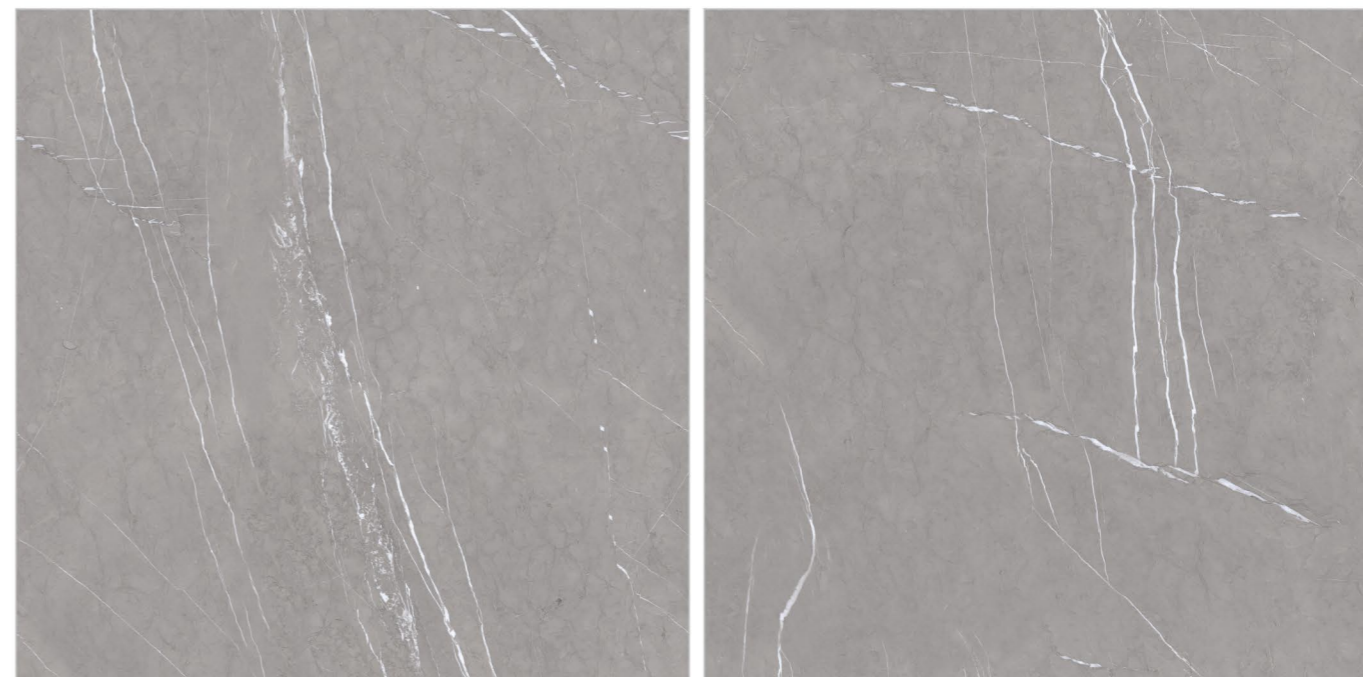

Piatra Silver

Available Size.
120x120cm | 100x100cm

Finish. Glossy