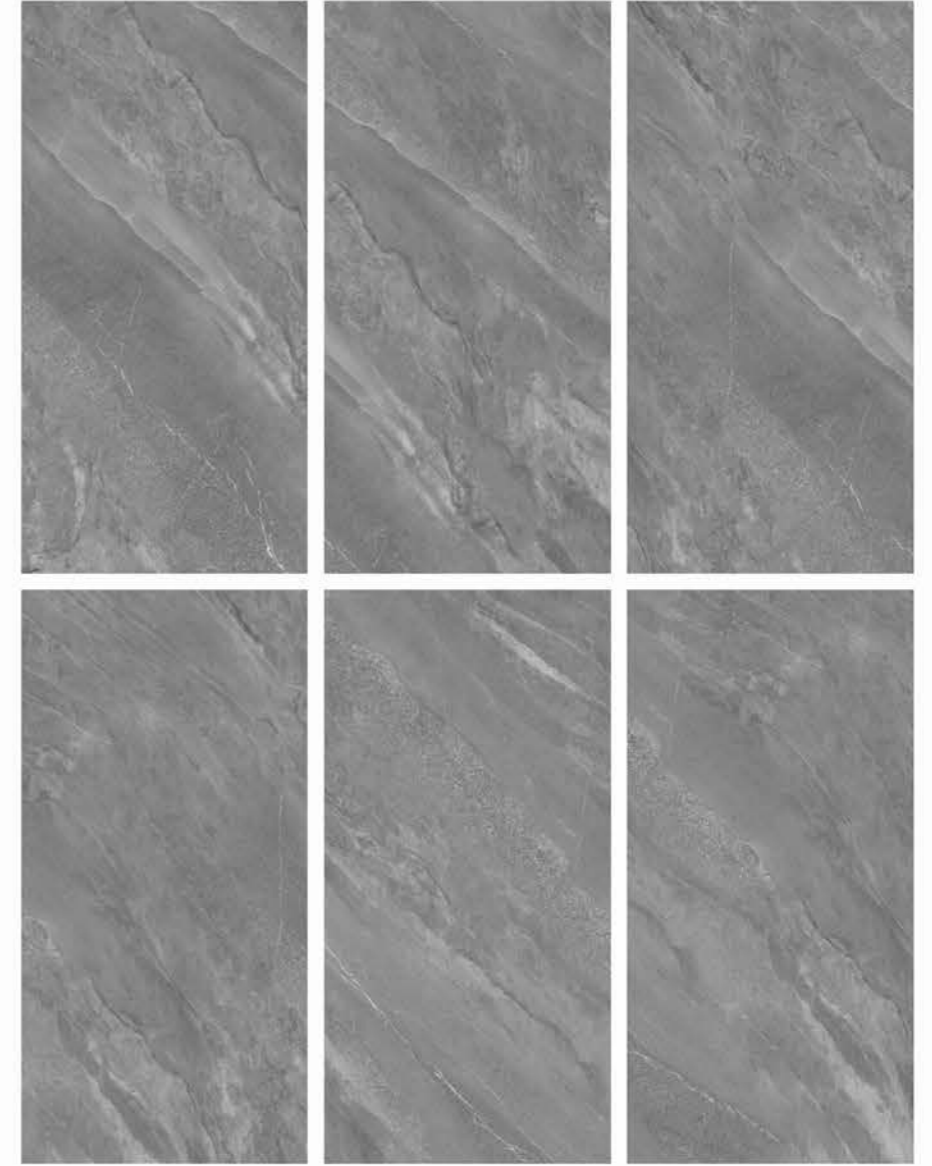

MATT COLLECTION

| Size
600x
1200mm

| Surface
Matt

| Random
06

**OASIS
GREY**