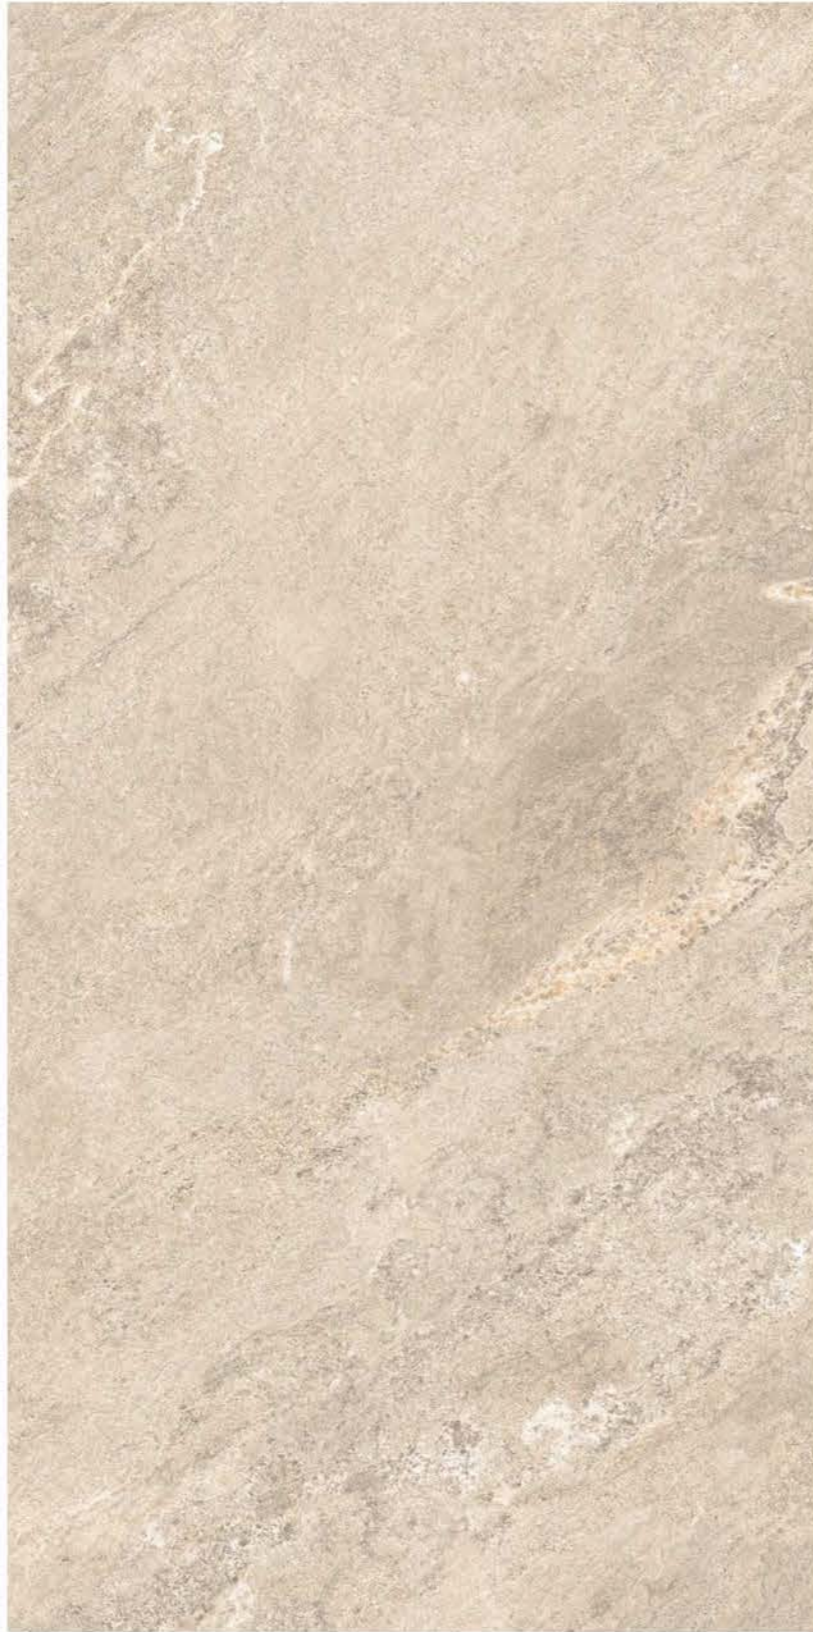

MATT

COLLECTION

| Size
600x
1200mm

| Surface
Matt

| Random
06

**ROCK
BIANCO**