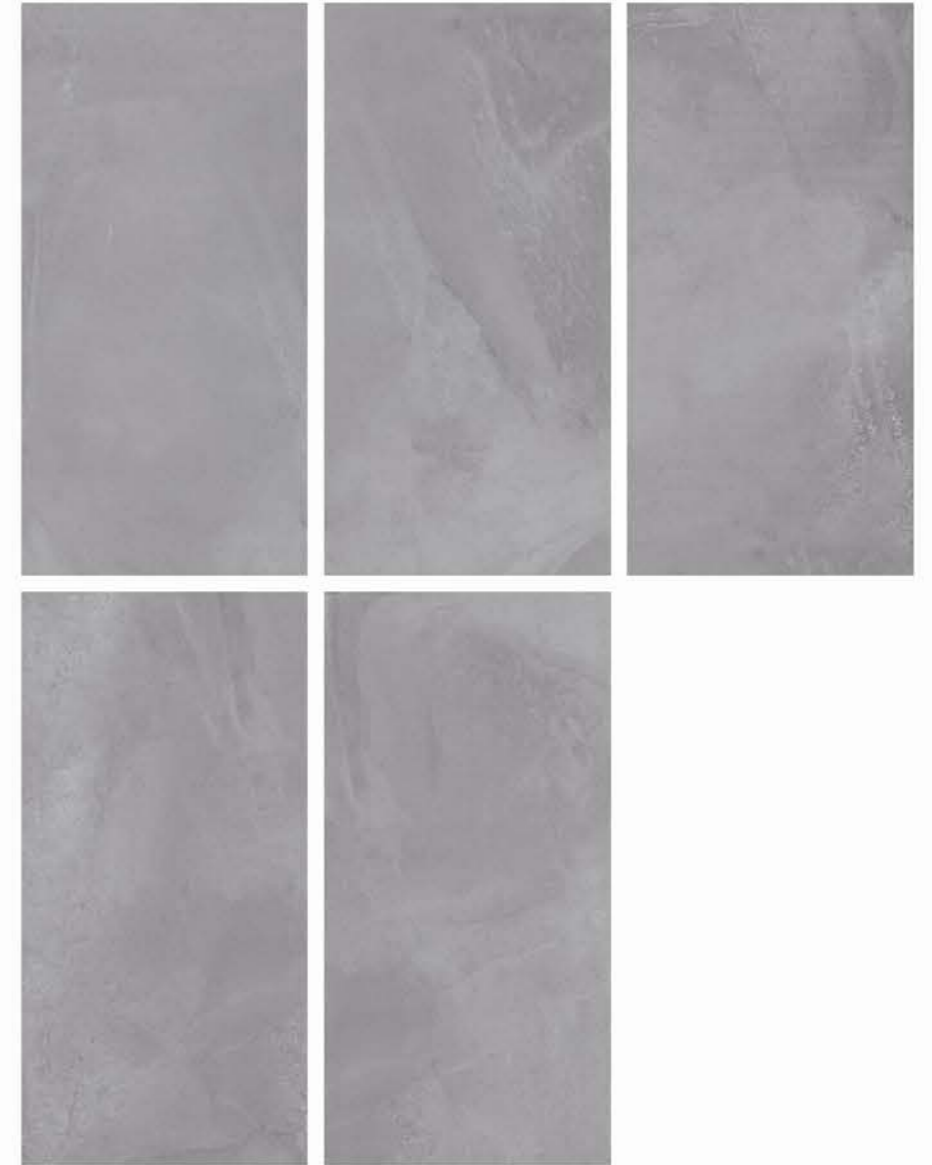

MATT

COLLECTION

| Size
600x
1200mm

| Surface
Matt

| Random
05

**METAL
GREY**