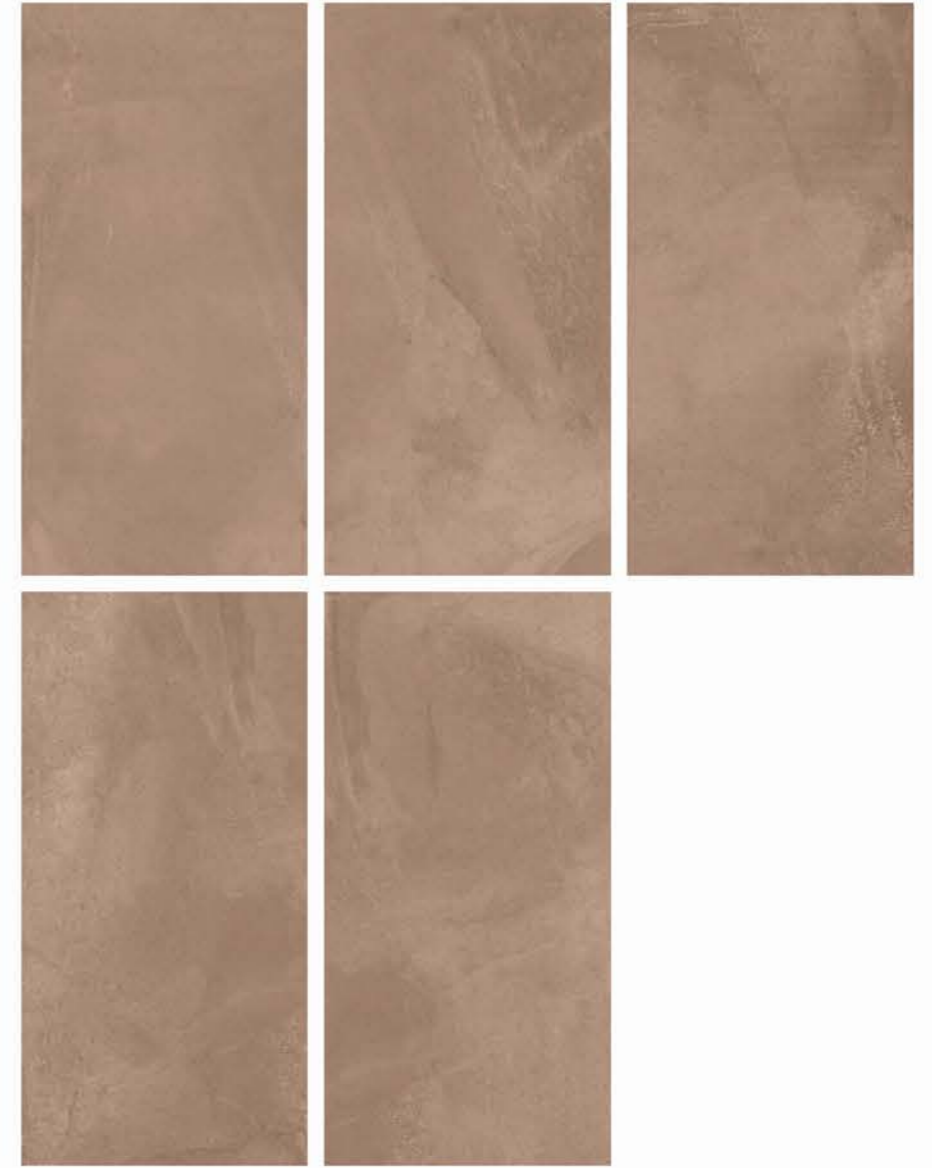

MATT COLLECTION

| Size
600x
1200mm

| Surface
Matt

| Random
05

**METAL
BROWN**