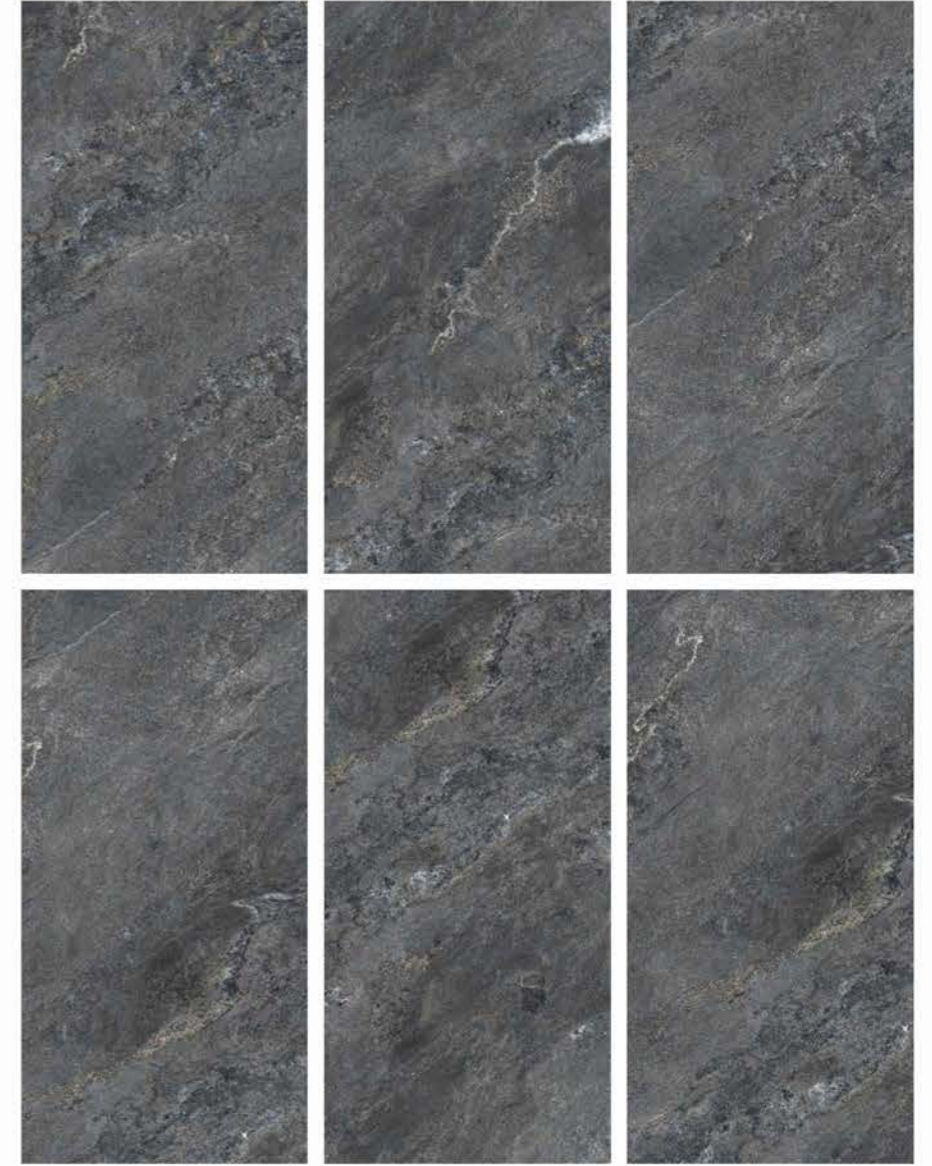

MATT COLLECTION

| Size
600x
1200mm

| Surface
Matt

| Random
06

**ROCK
NERO**