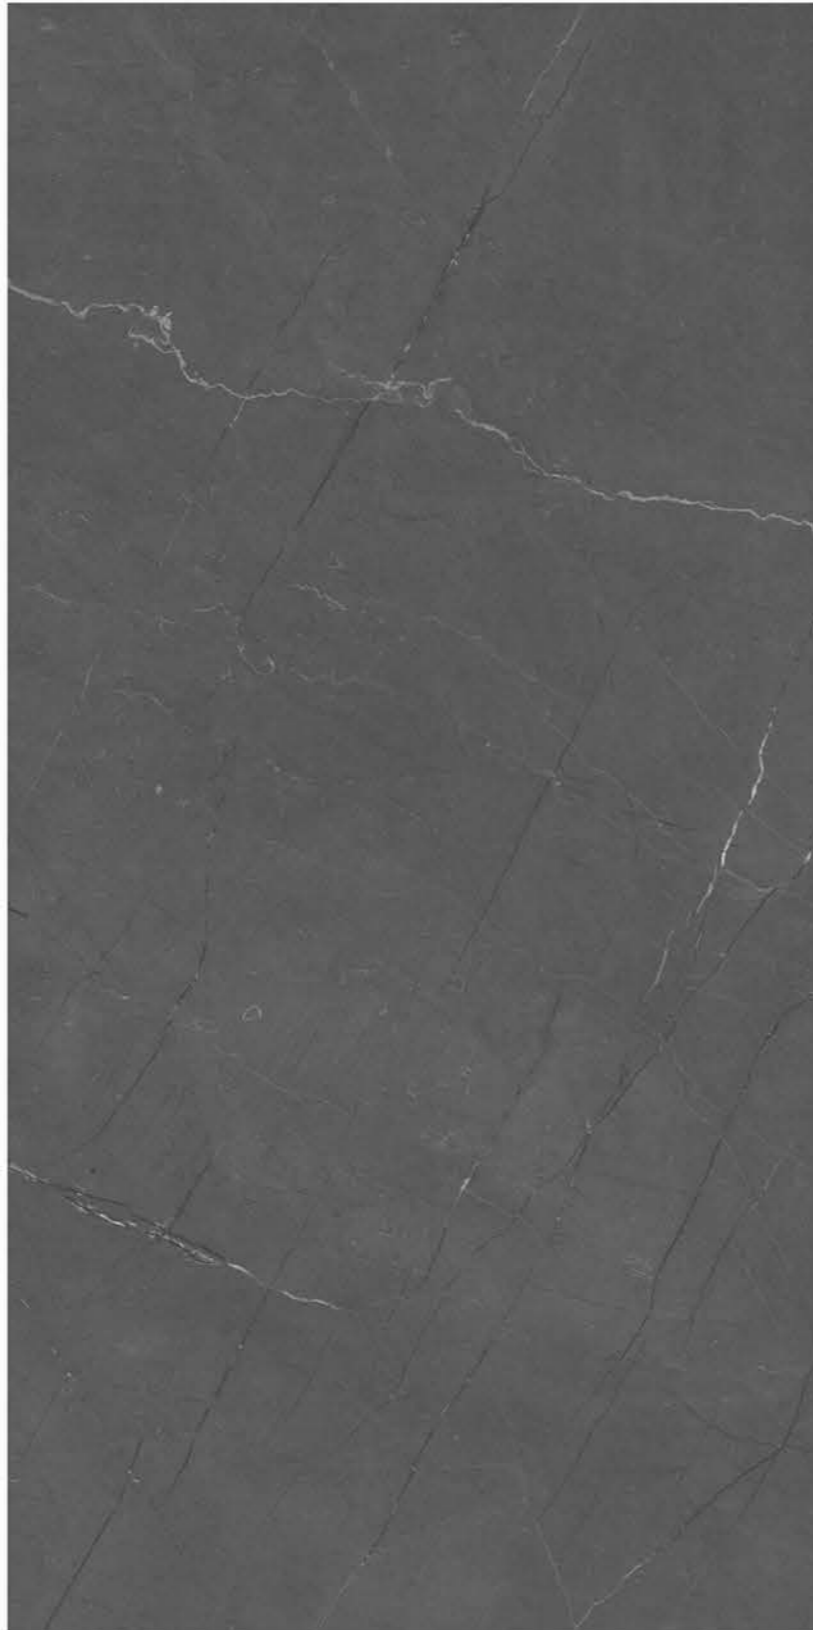

MATT COLLECTION

| Size
600x
1200mm

| Surface
Matt

| Random
04

**FUSION
ASH**