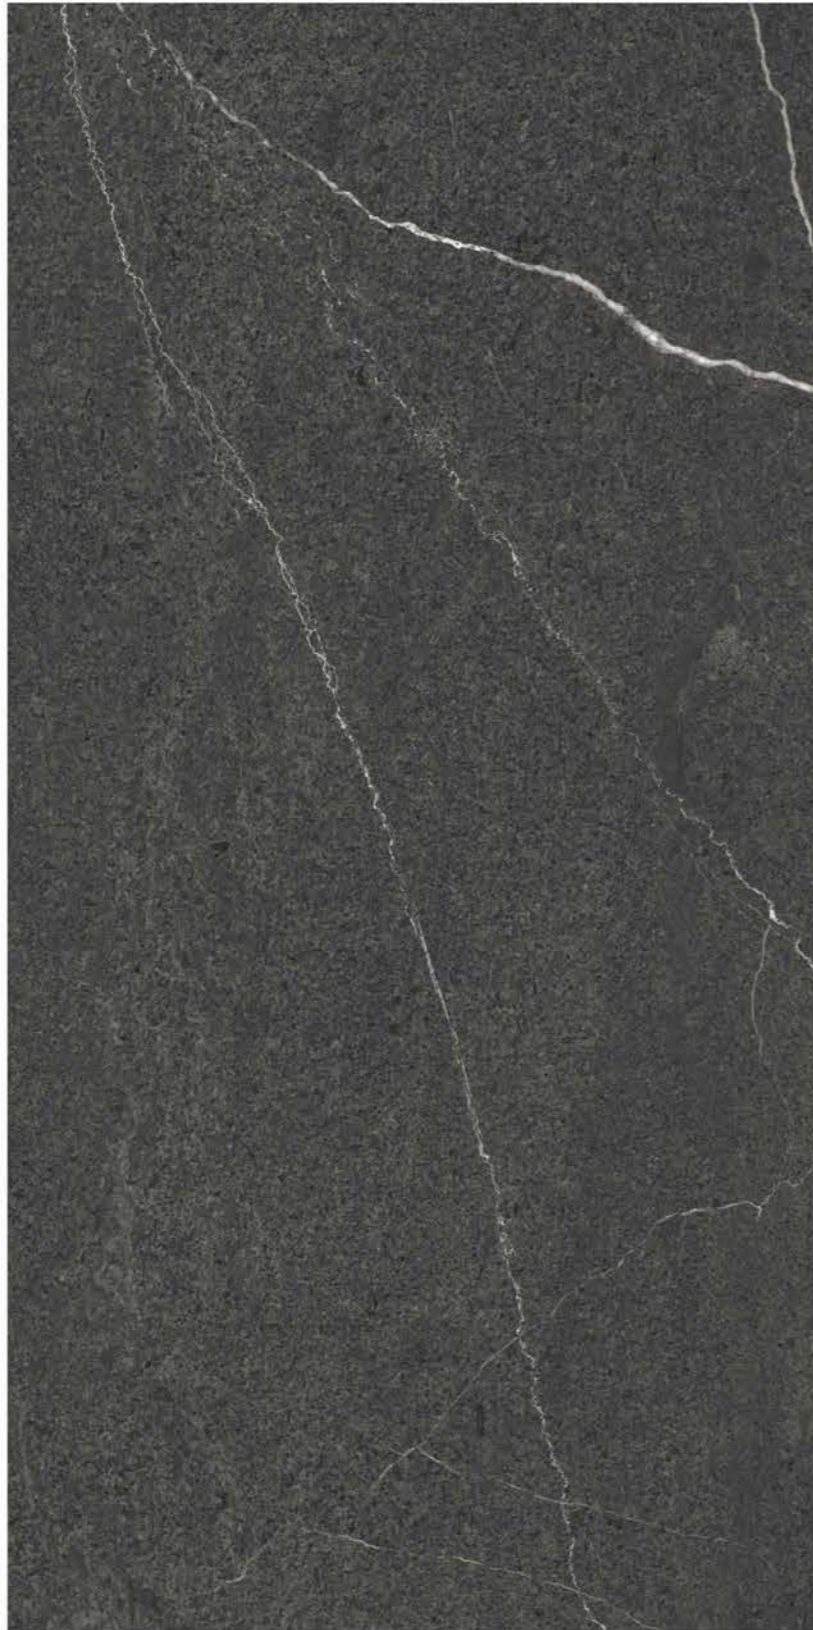

MATT COLLECTION

| Size
600x
1200mm

| Surface
Matt

| Random
04

**RIVER
NERO**