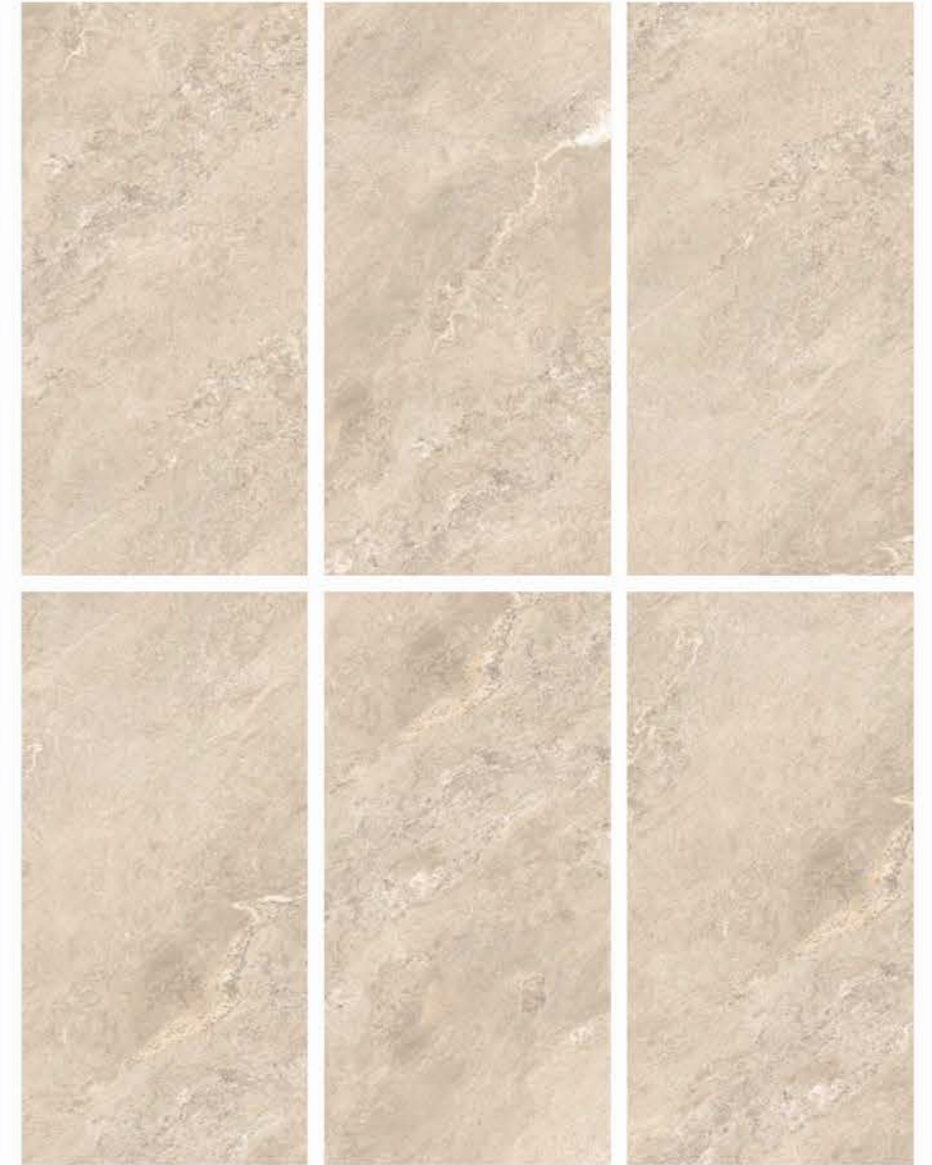

MATT

COLLECTION

| Size
600x
1200mm

| Surface
Matt

| Random
06

**ROCK
BIANCO**