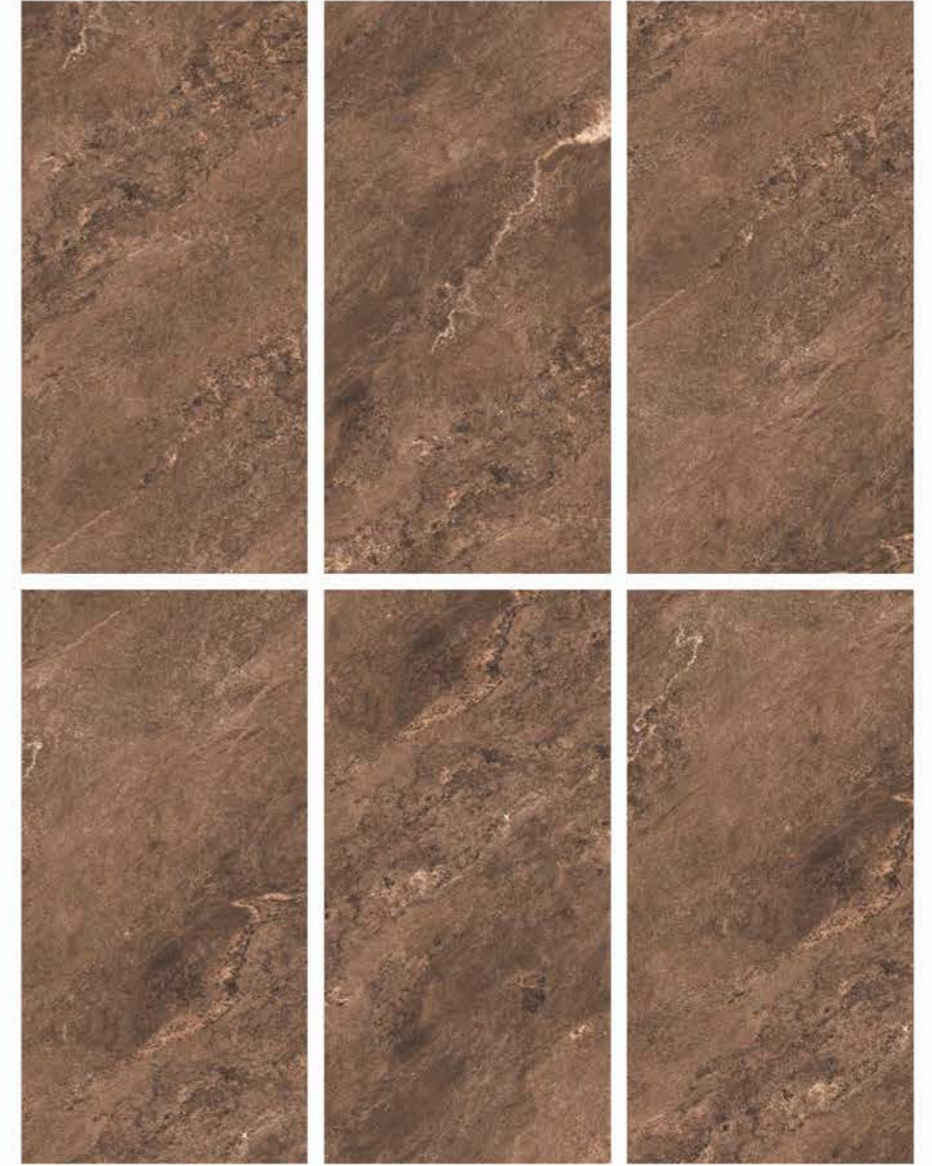

MATT COLLECTION

| Size
600x
1200mm

| Surface
Matt

| Random
06

**ROCK
BROWN**