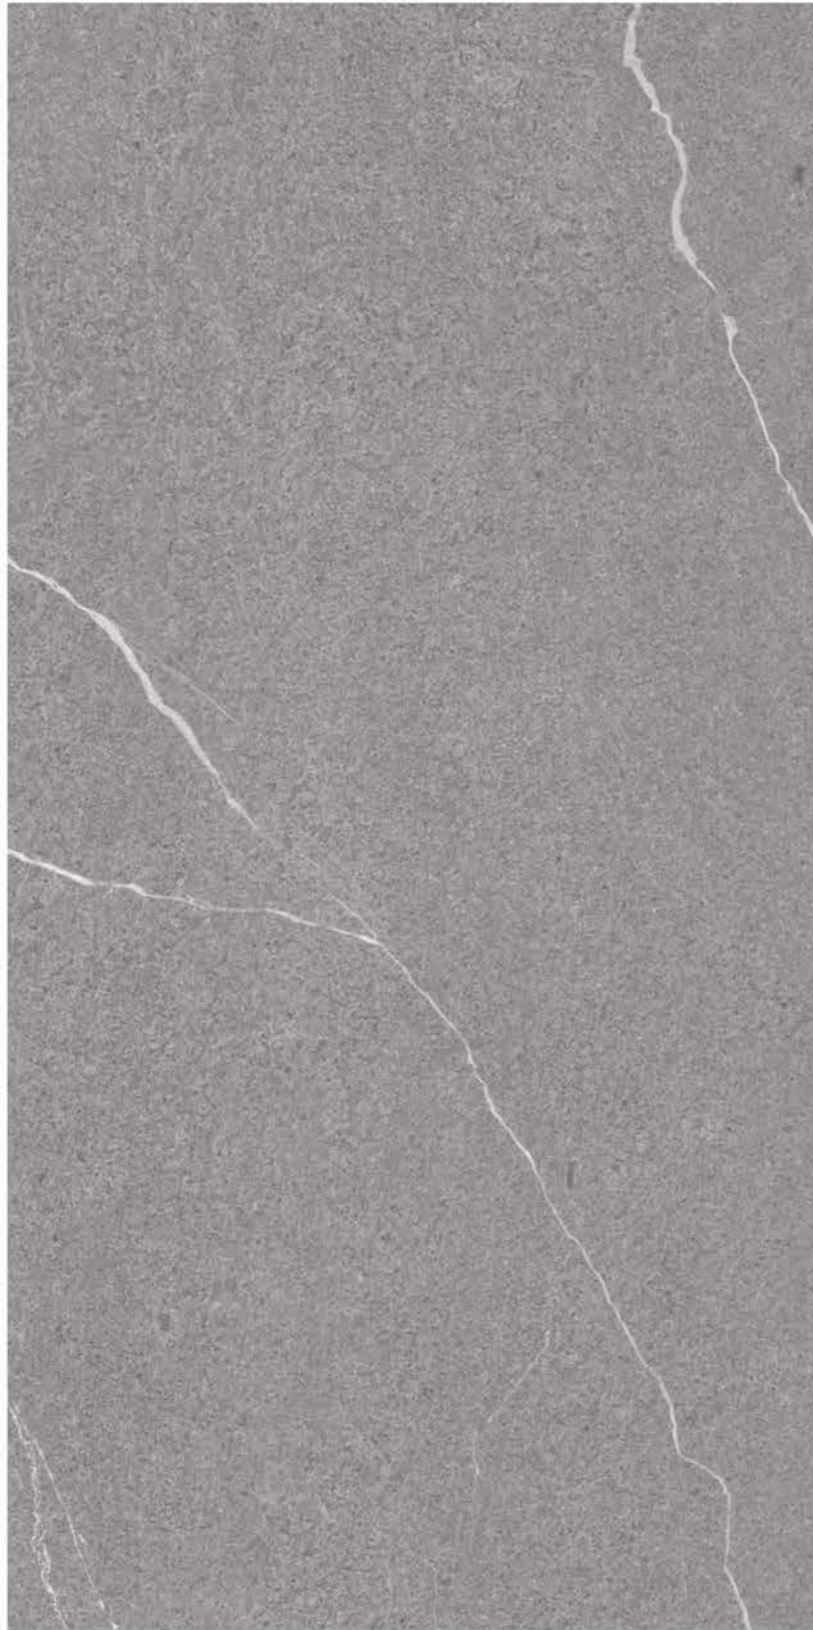

MATT COLLECTION

| Size
600x
1200mm

| Surface
Matt

| Random
04

**RIVER
GREY**