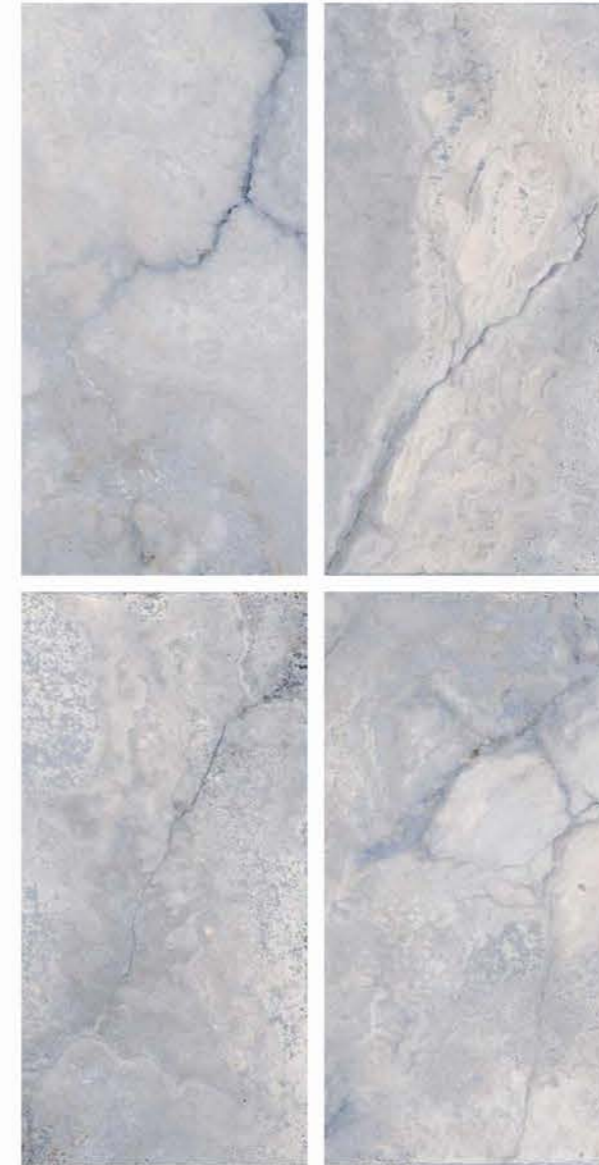

MATT

COLLECTION

| Size
600x
1200mm

| Surface
Matt

| Random
04

**FONTANA
GREY**