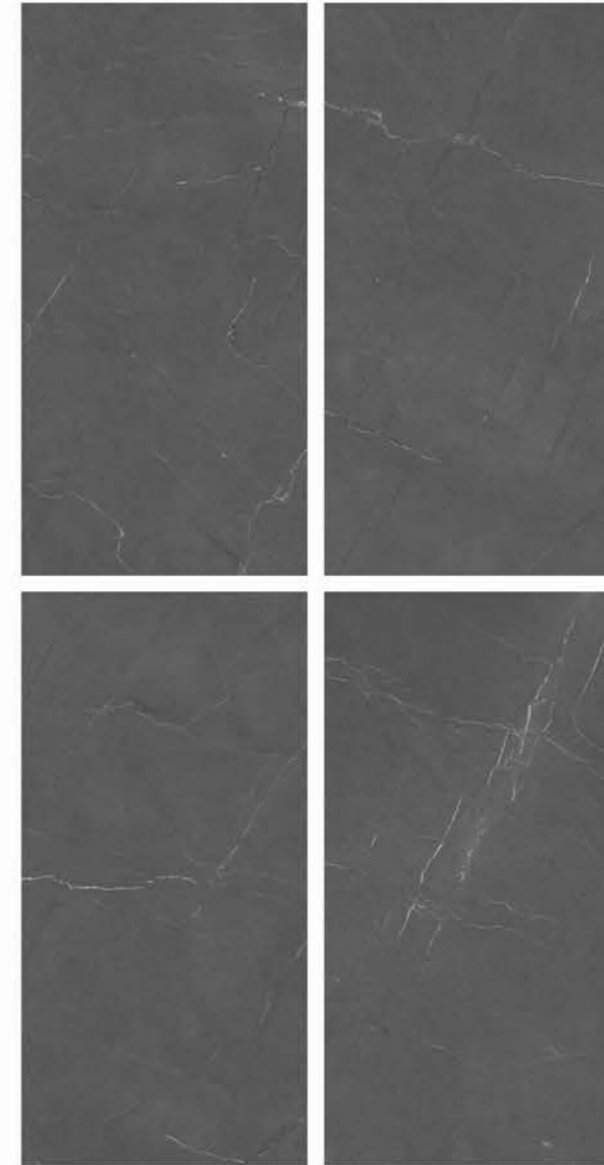

MATT COLLECTION

| Size
600x
1200mm

| Surface
Matt

| Random
04

**FUSION
ASH**