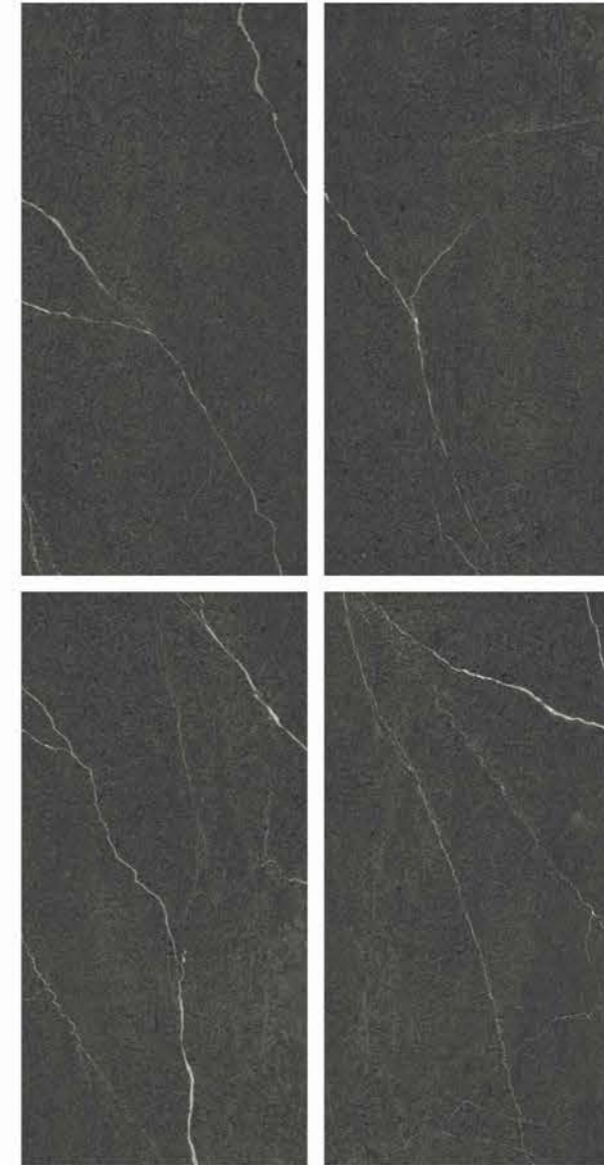

MATT COLLECTION

| Size
600x
1200mm

| Surface
Matt

| Random
04

**RIVER
NERO**