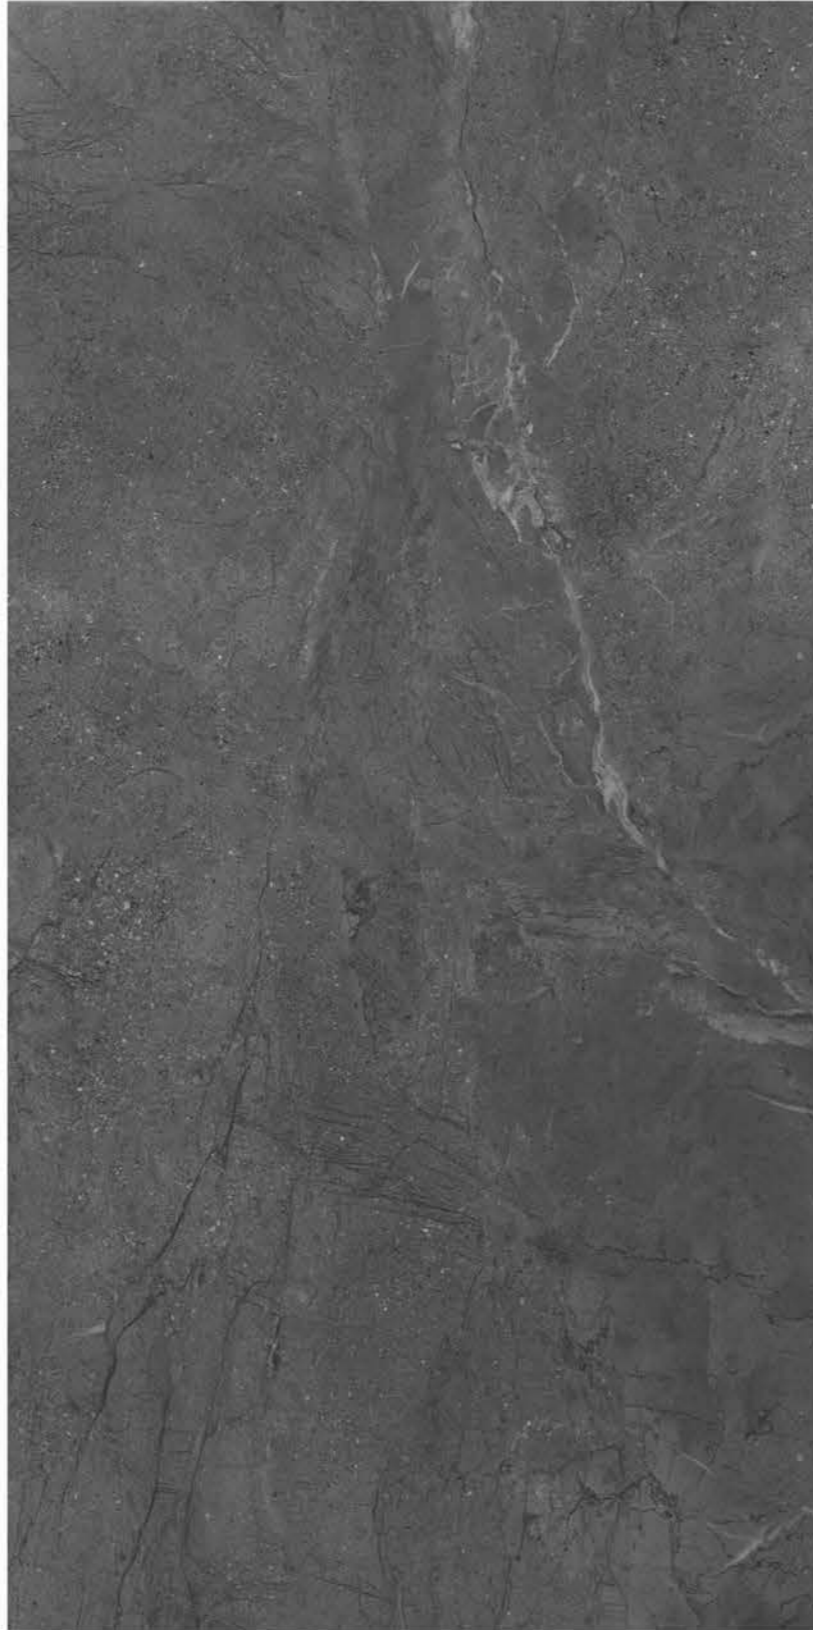

MATT

COLLECTION

| Size
600x
1200mm

| Surface
Matt

| Random
06

**MERIDA
GREY**