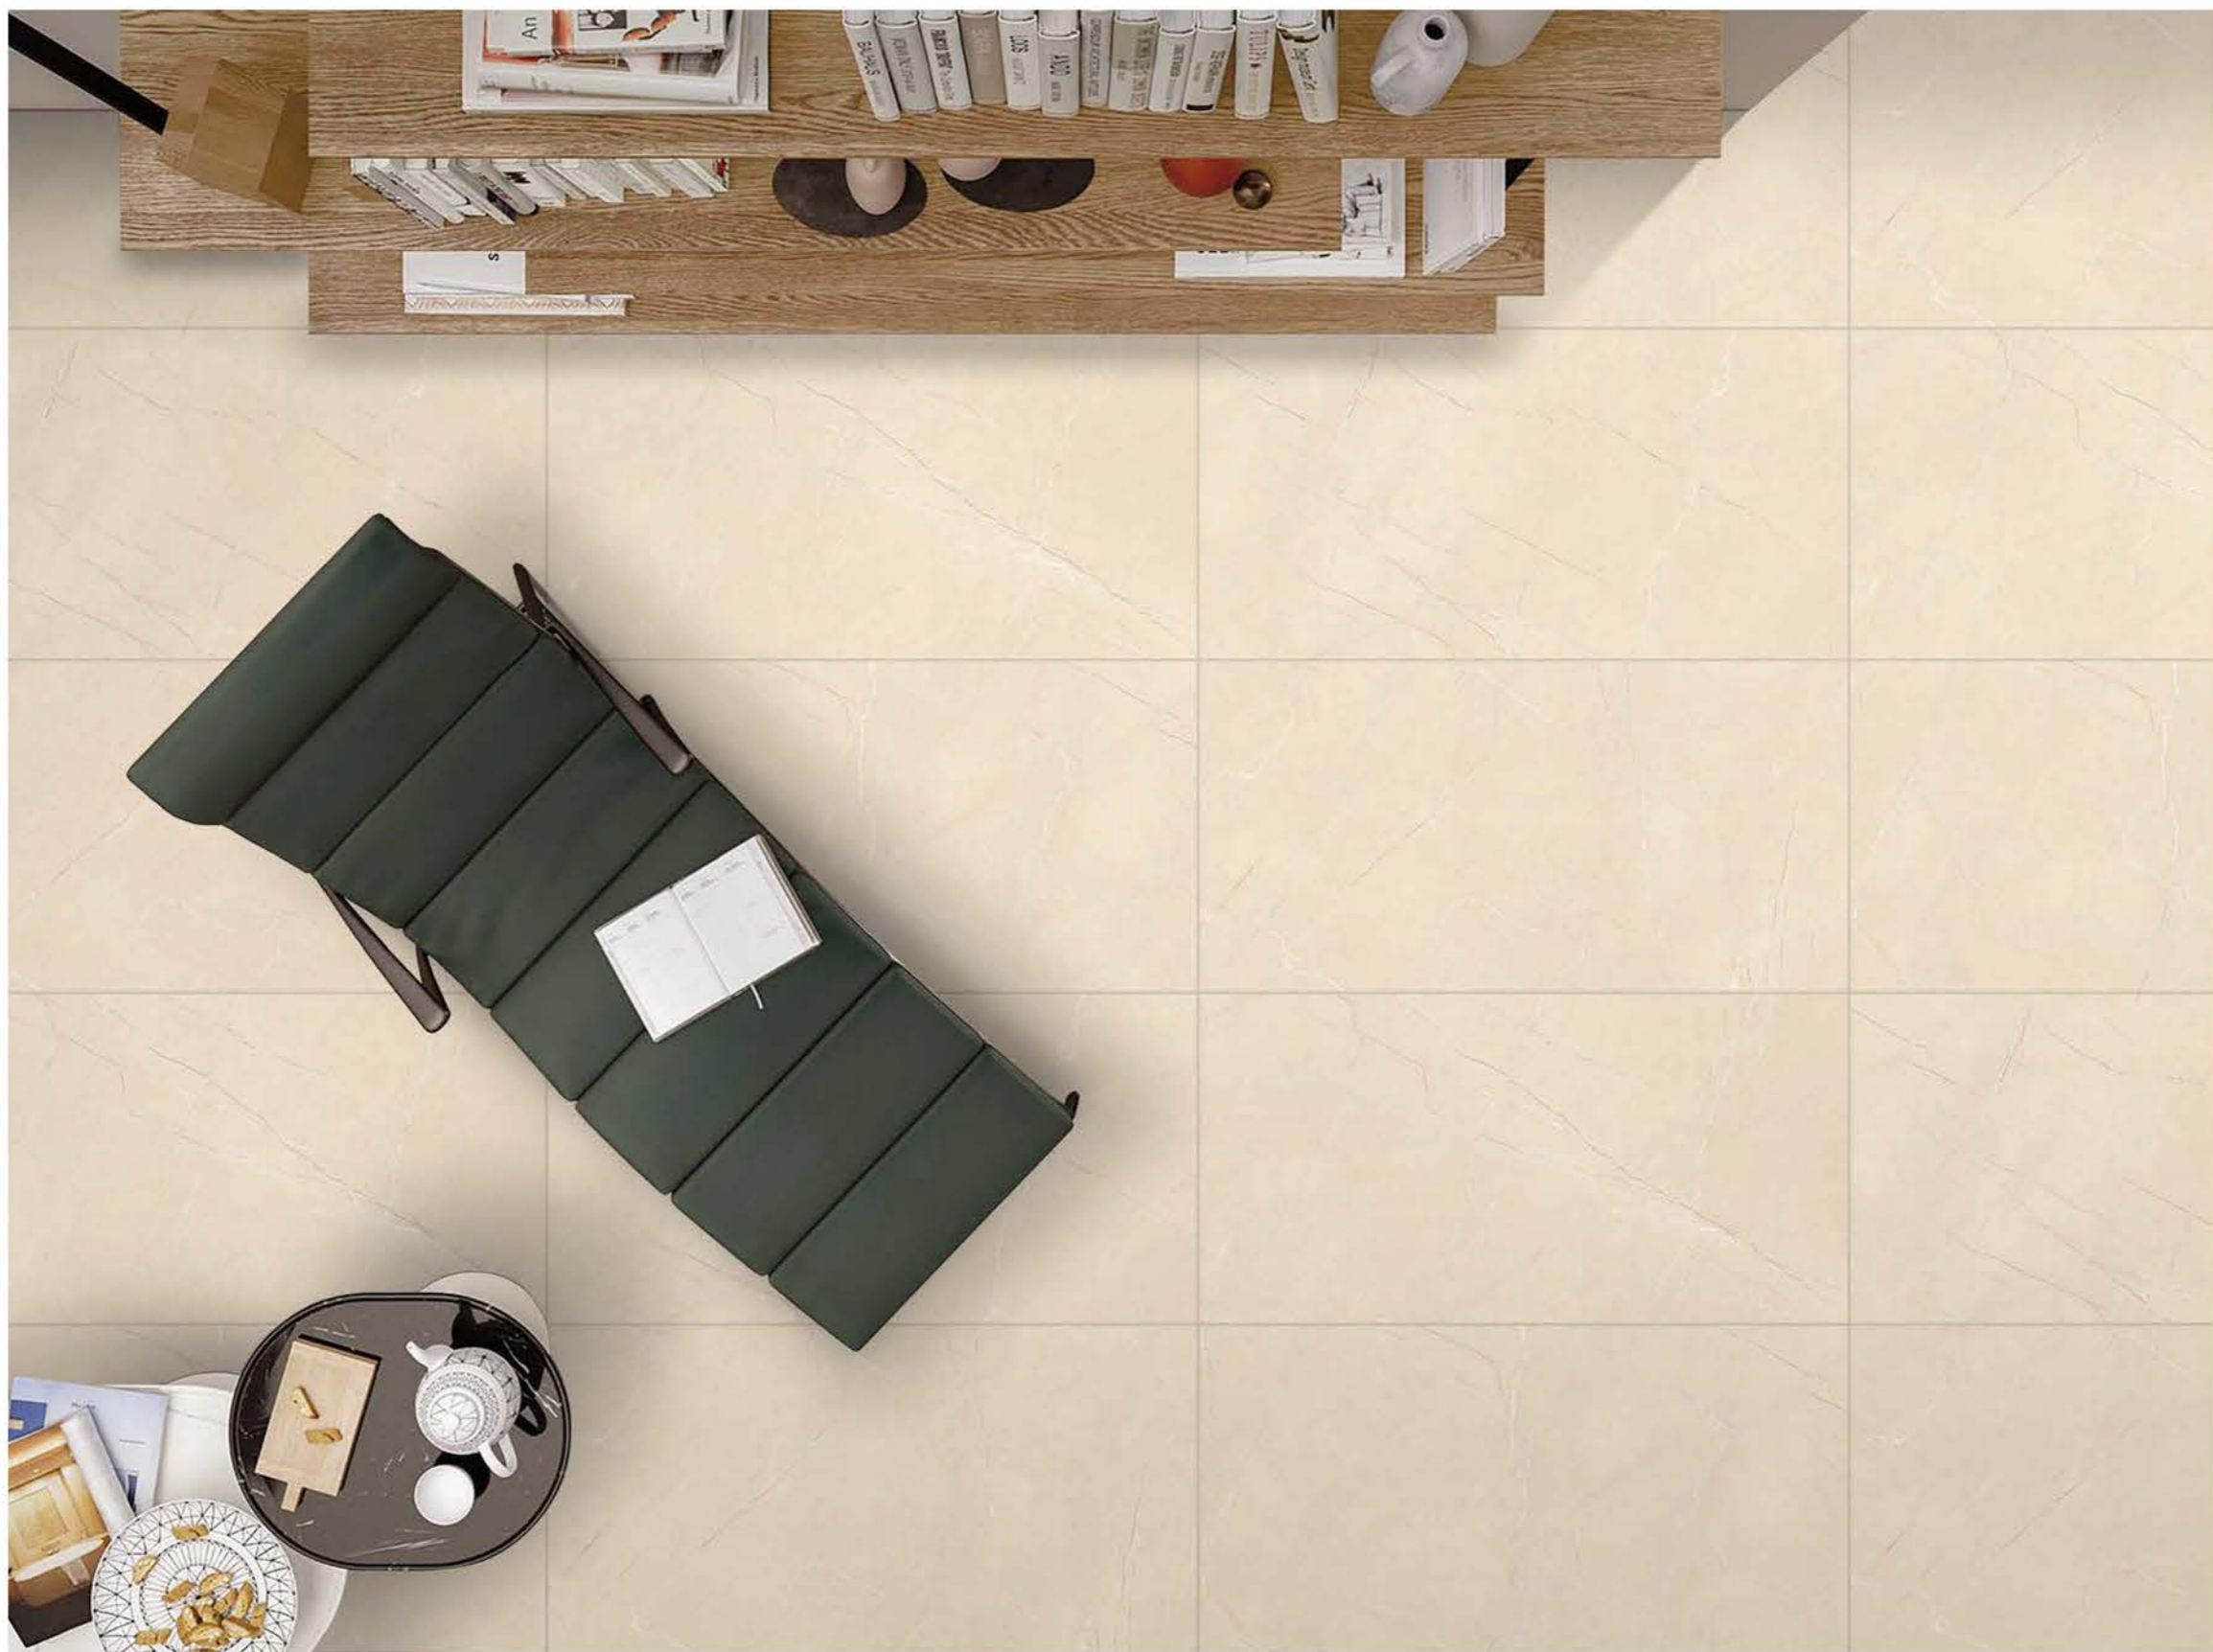

# MATT COLLECTION

| Size  
600x  
1200mm

| Surface  
Matt

| Random  
04

**FUSION  
BEIGE**

1 Floor  
**FUSION BEIGE**

**MATT**  
COLLECTION