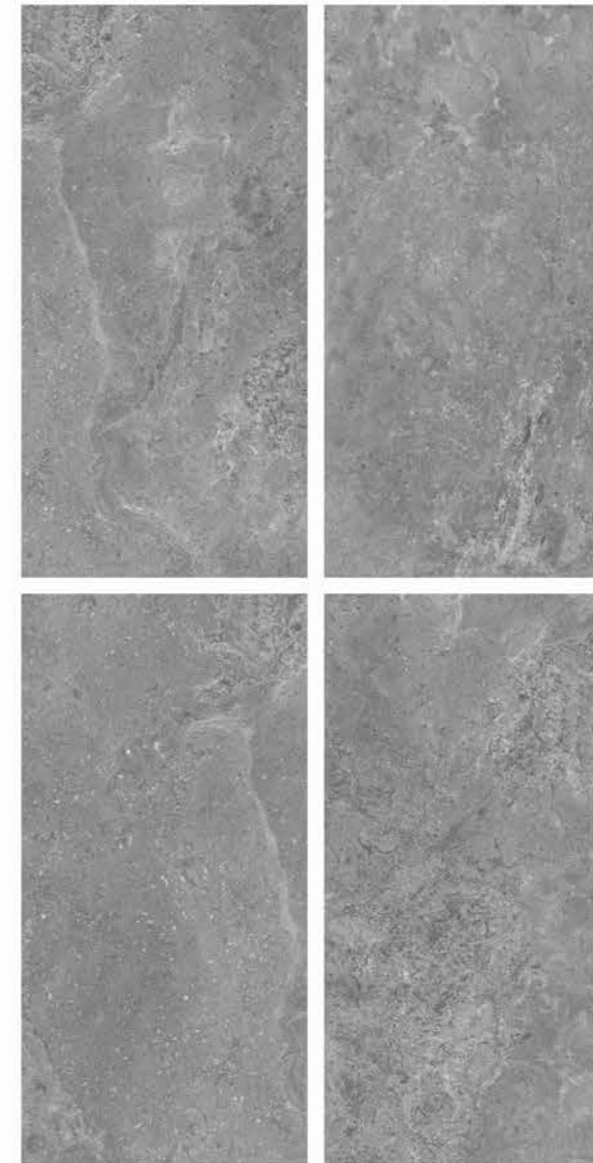

MATT COLLECTION

| Size
600x
1200mm

| Surface
Matt

| Random
04

**VINYL
NERO**