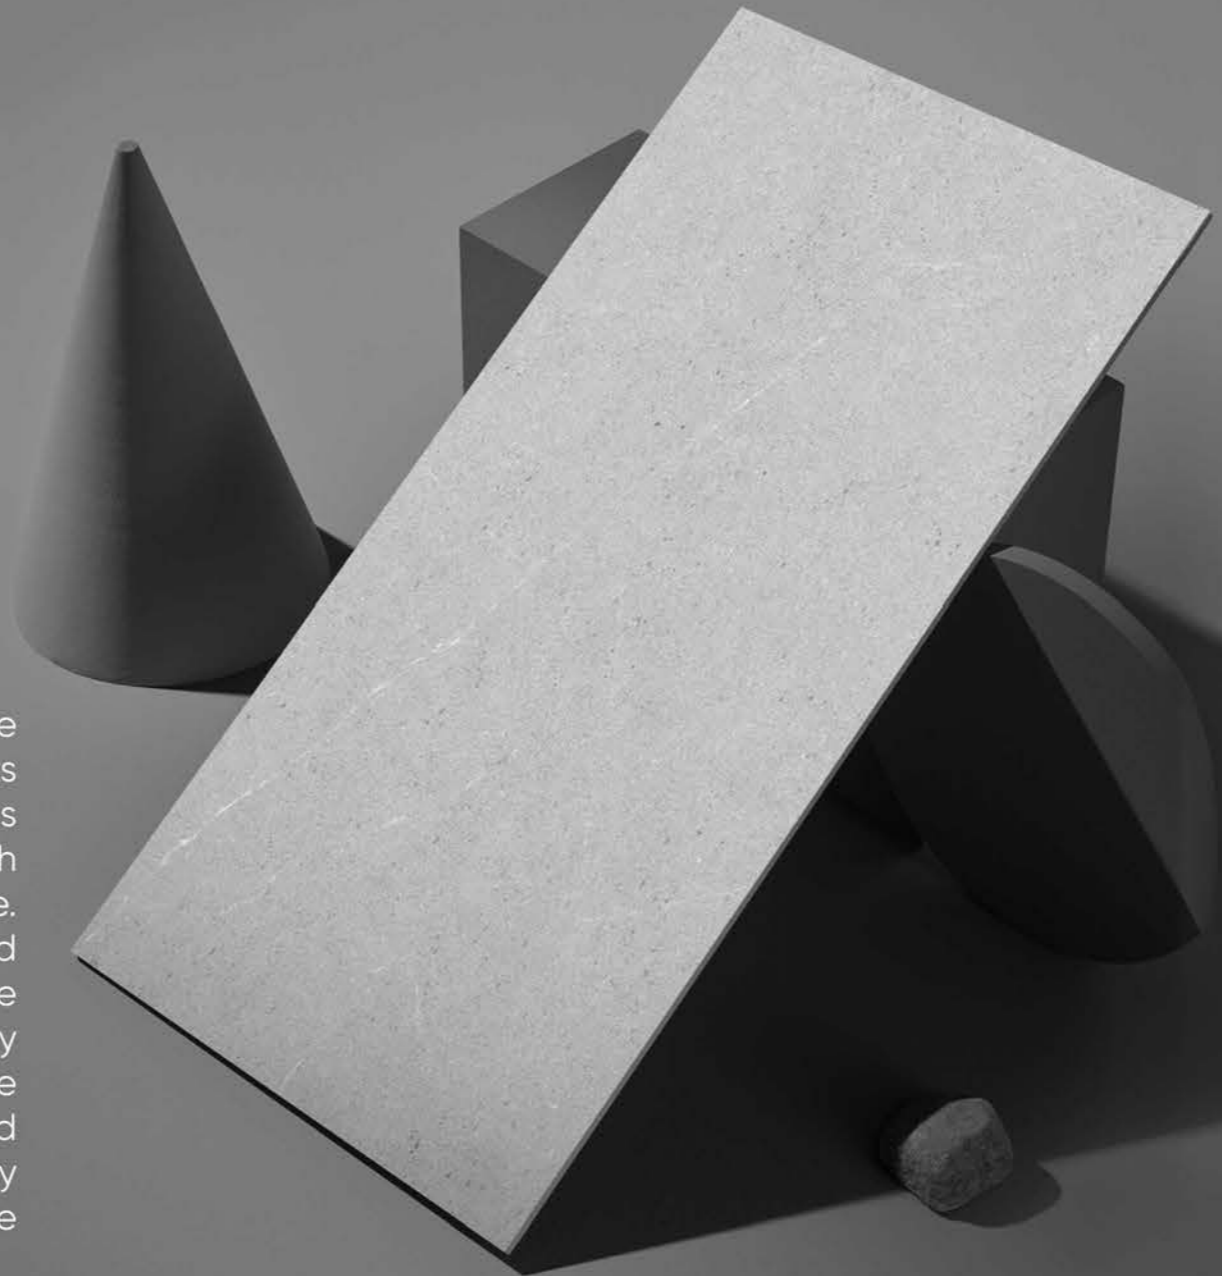

whether it's a luxurious bathroom, a chic living area, or a sophisticated office—our collection ensures that every surface exudes a sense of refined beauty.

MATT

COLLECTION

600x
1200mm

Experience the understated elegance of the Matt Collection, where sophistication meets simplicity. Each piece in this collection is crafted with a smooth, non-reflective finish that adds a touch of modernity to any space. Ideal for creating a serene and refined ambiance, the Matt Collection features subtle textures and muted tones that effortlessly blend with diverse interiors. Perfect for those who appreciate the beauty of understated design, this collection transforms ordinary surfaces into extraordinary statements of style and class.