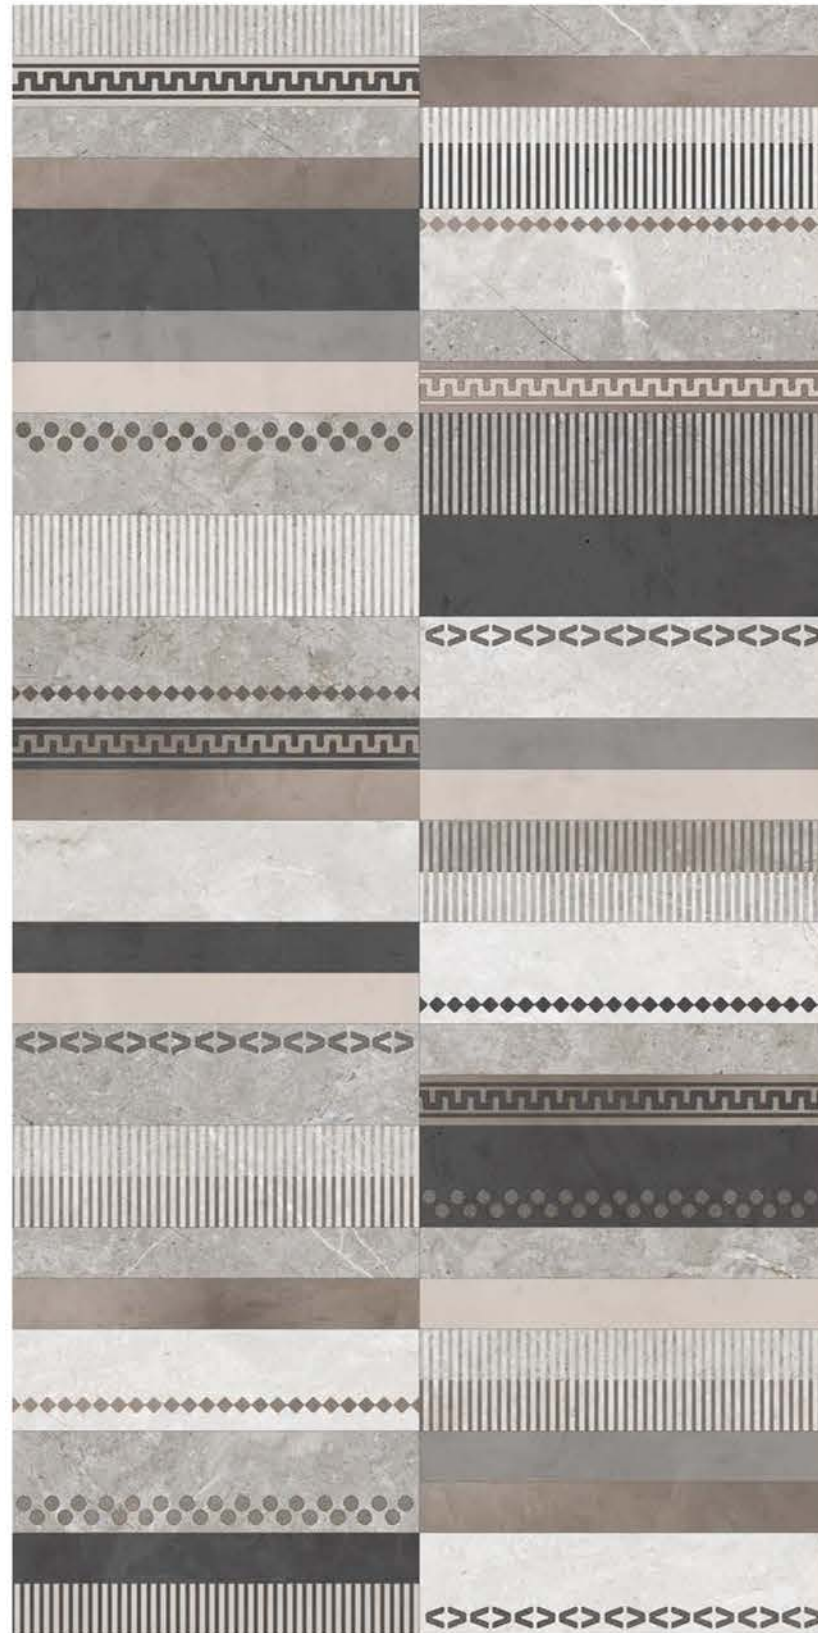

| Surface
Matt

| Random
04

RUSTIN DECOR

RUSTIN LT

**MATT
DECOR**
COLLECTION

| Size
600x
1200mm

| Surface
Matt

| Random
04