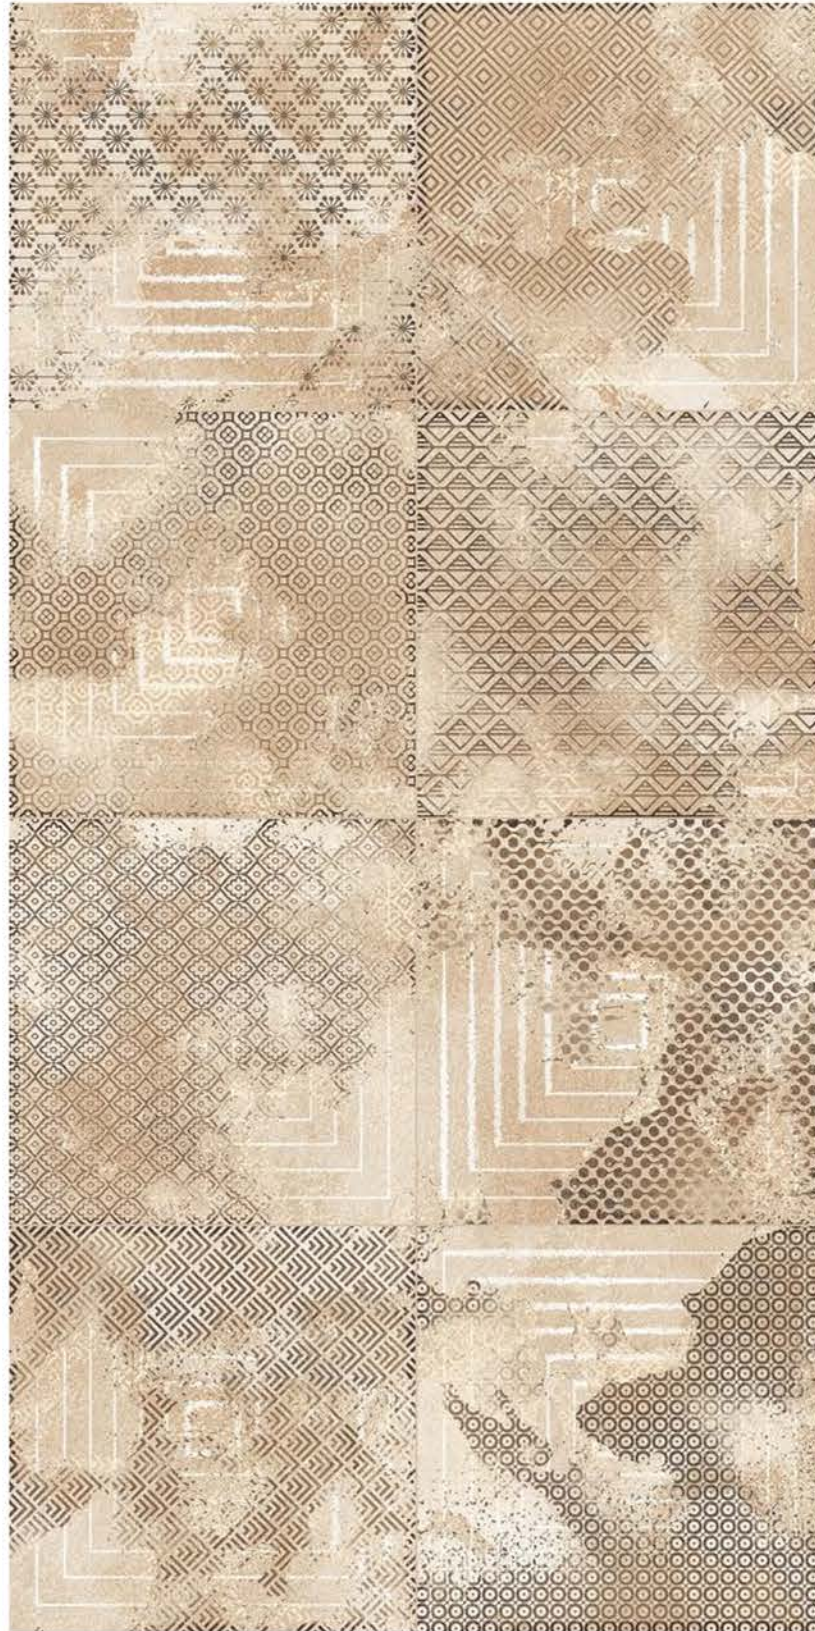

| Surface
Matt

| Random
02

ATENEA DECOR

ATENEA LT

**MATT
DECOR**
COLLECTION

| Size
600x
1200mm

| Surface
Matt

| Random
04