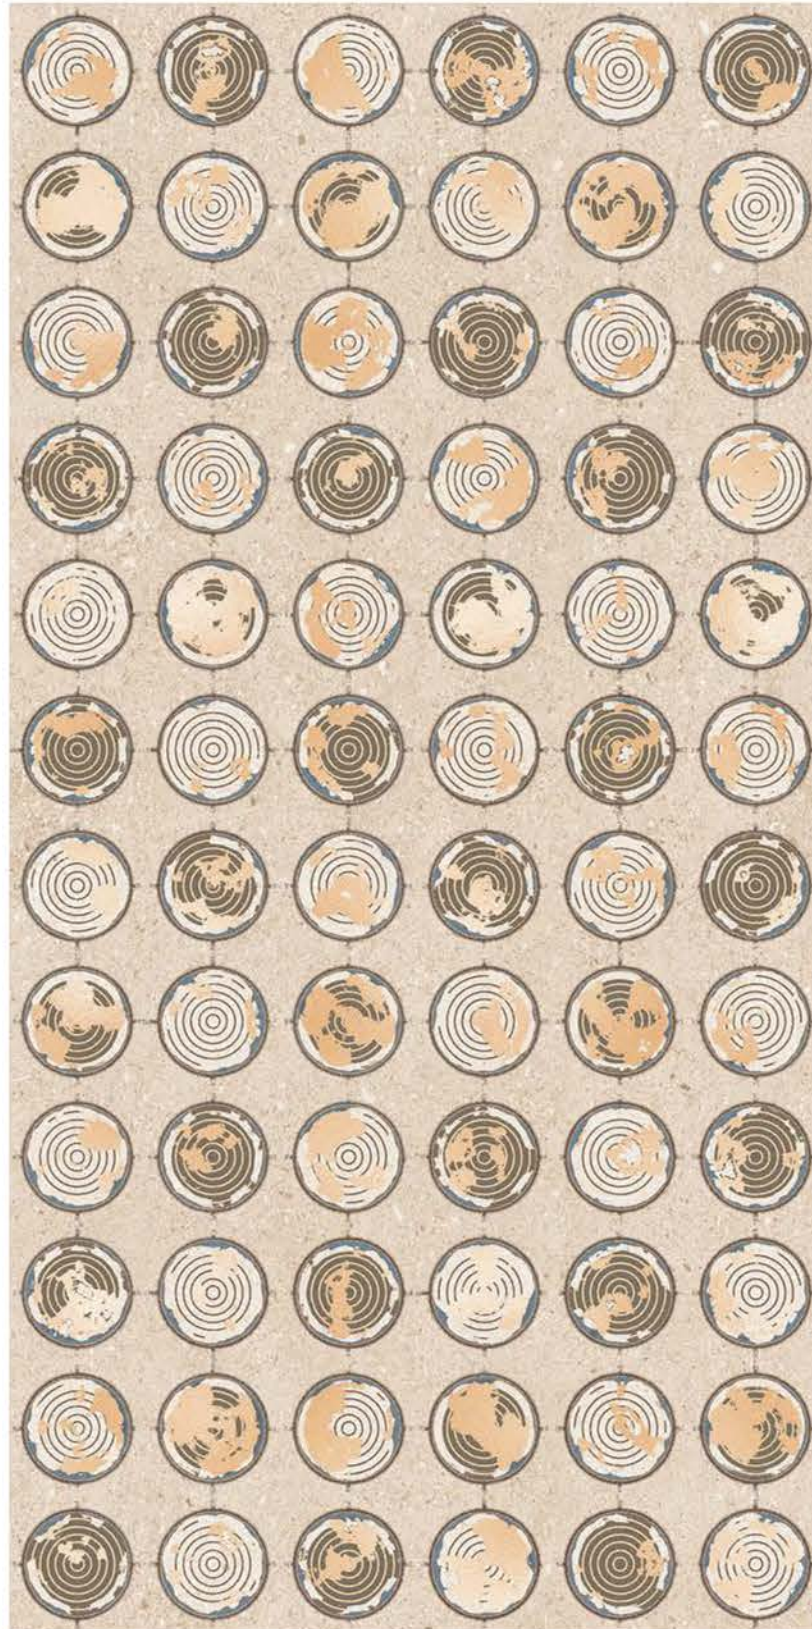

LAMONERA LT

LAMONERA DK

**MATT
DECOR**
COLLECTION

| Size
600x
1200mm

| Surface
Matt

| Random
04

LAVASA DECOR

LAVASA LT