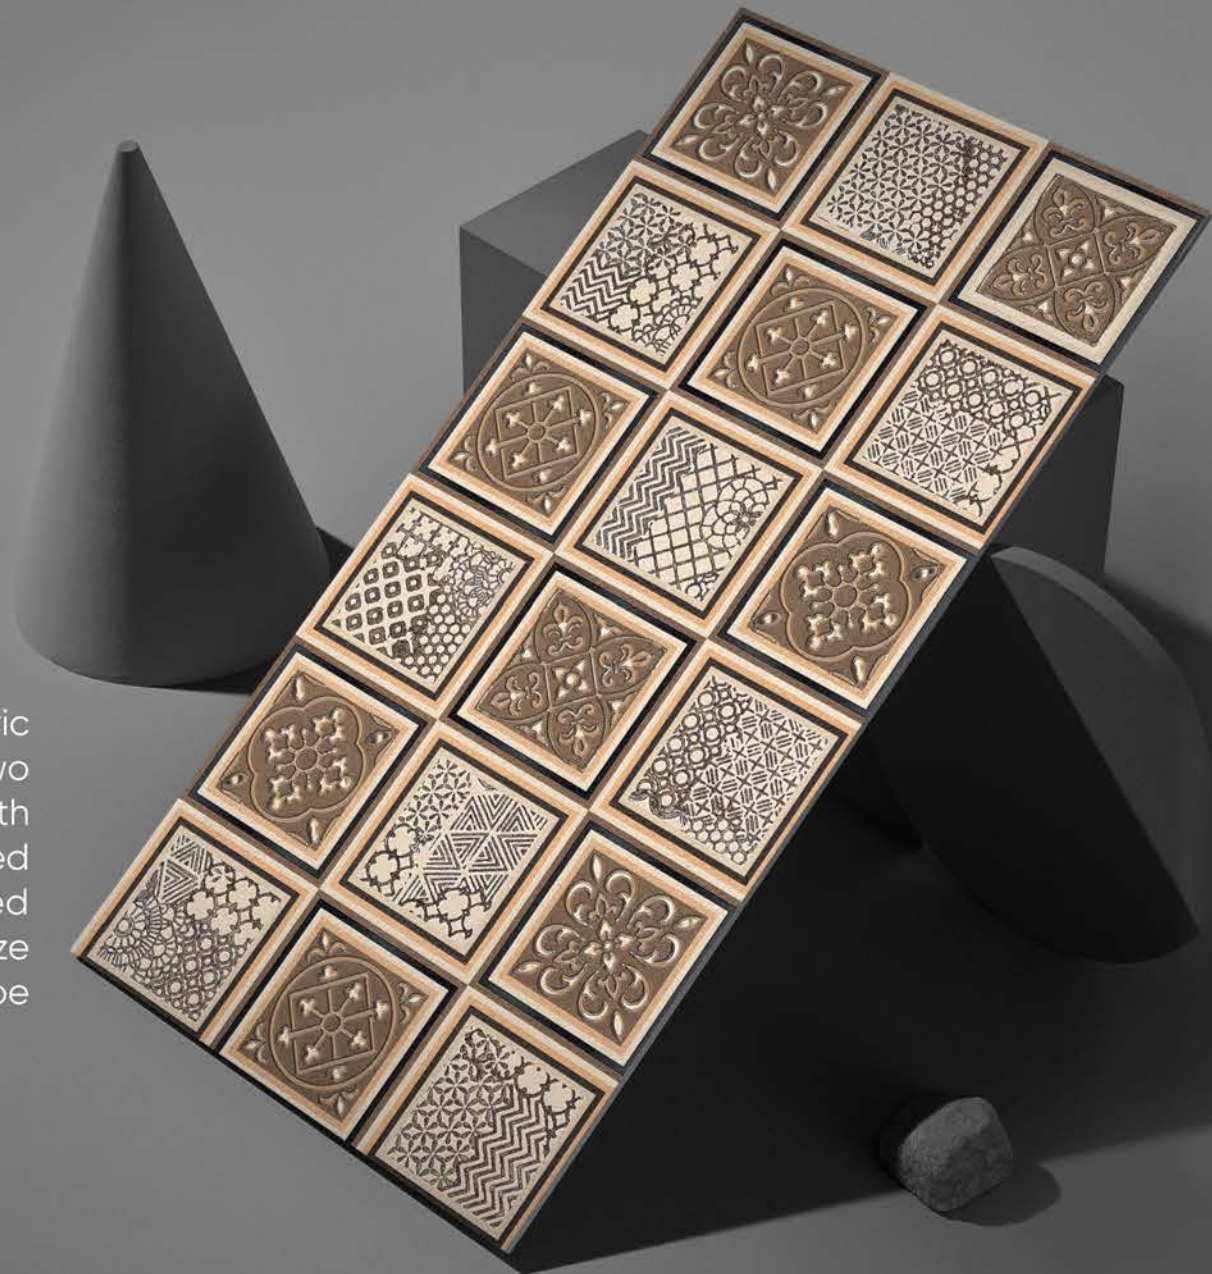

600x
1200mm

The Matt Decor collection features a geometric pattern with a matte finish, available in two distinct variants - one offers a lighter color with a subtle design, and the other is characterized by a darker hue and a more pronounced pattern. These tiles come in a 600x1200mm size with a random pattern distribution and can be used to create elegant and refined interiors.