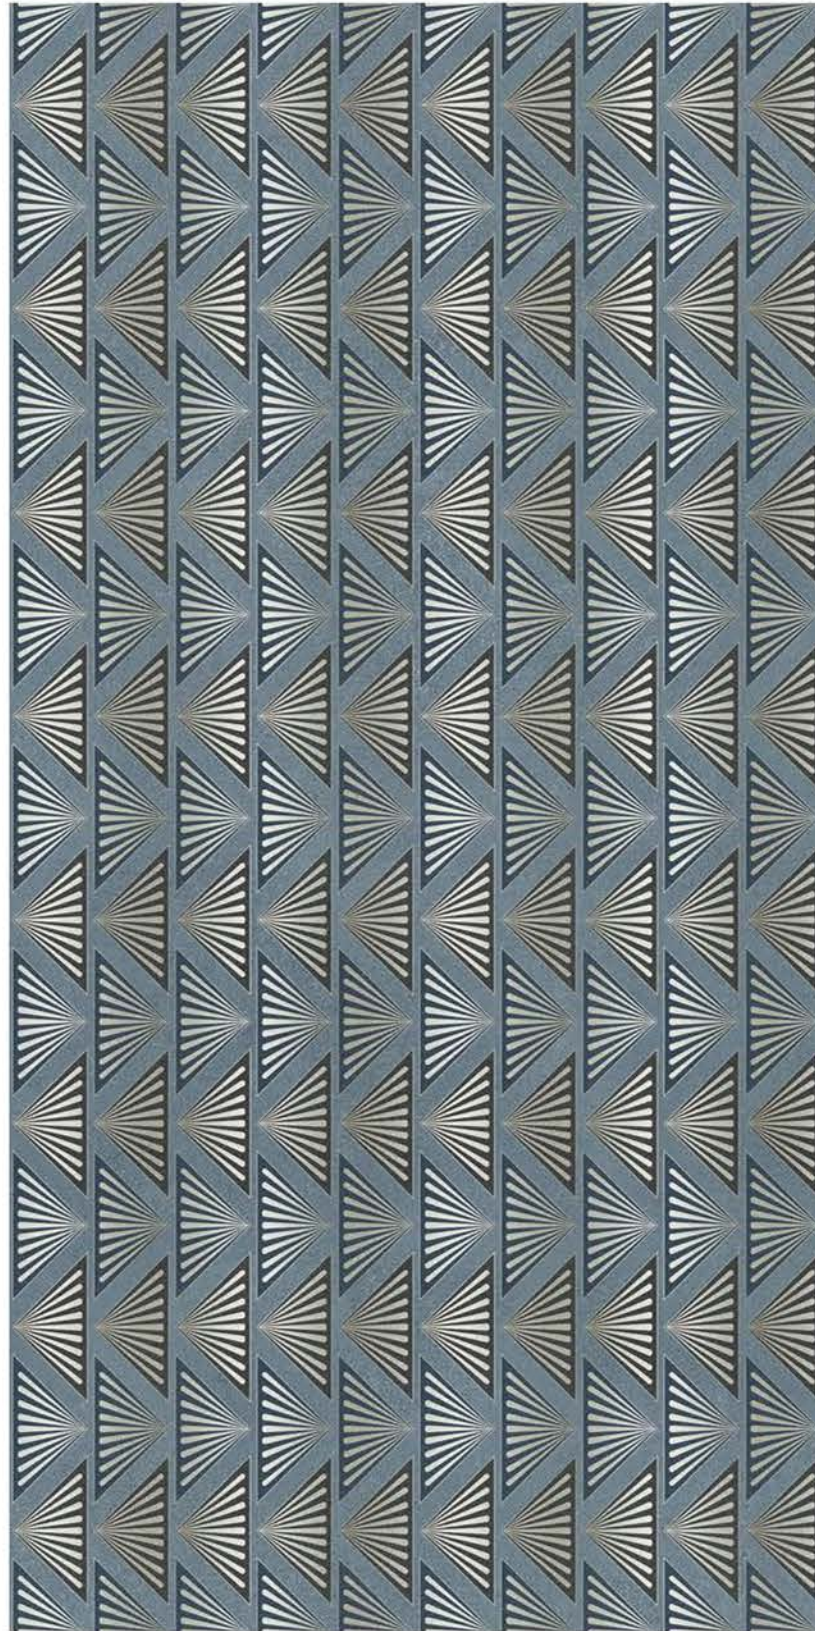

MATT
DECOR
COLLECTION

| Size
600x
1200mm

| Surface
Matt

| Random
04