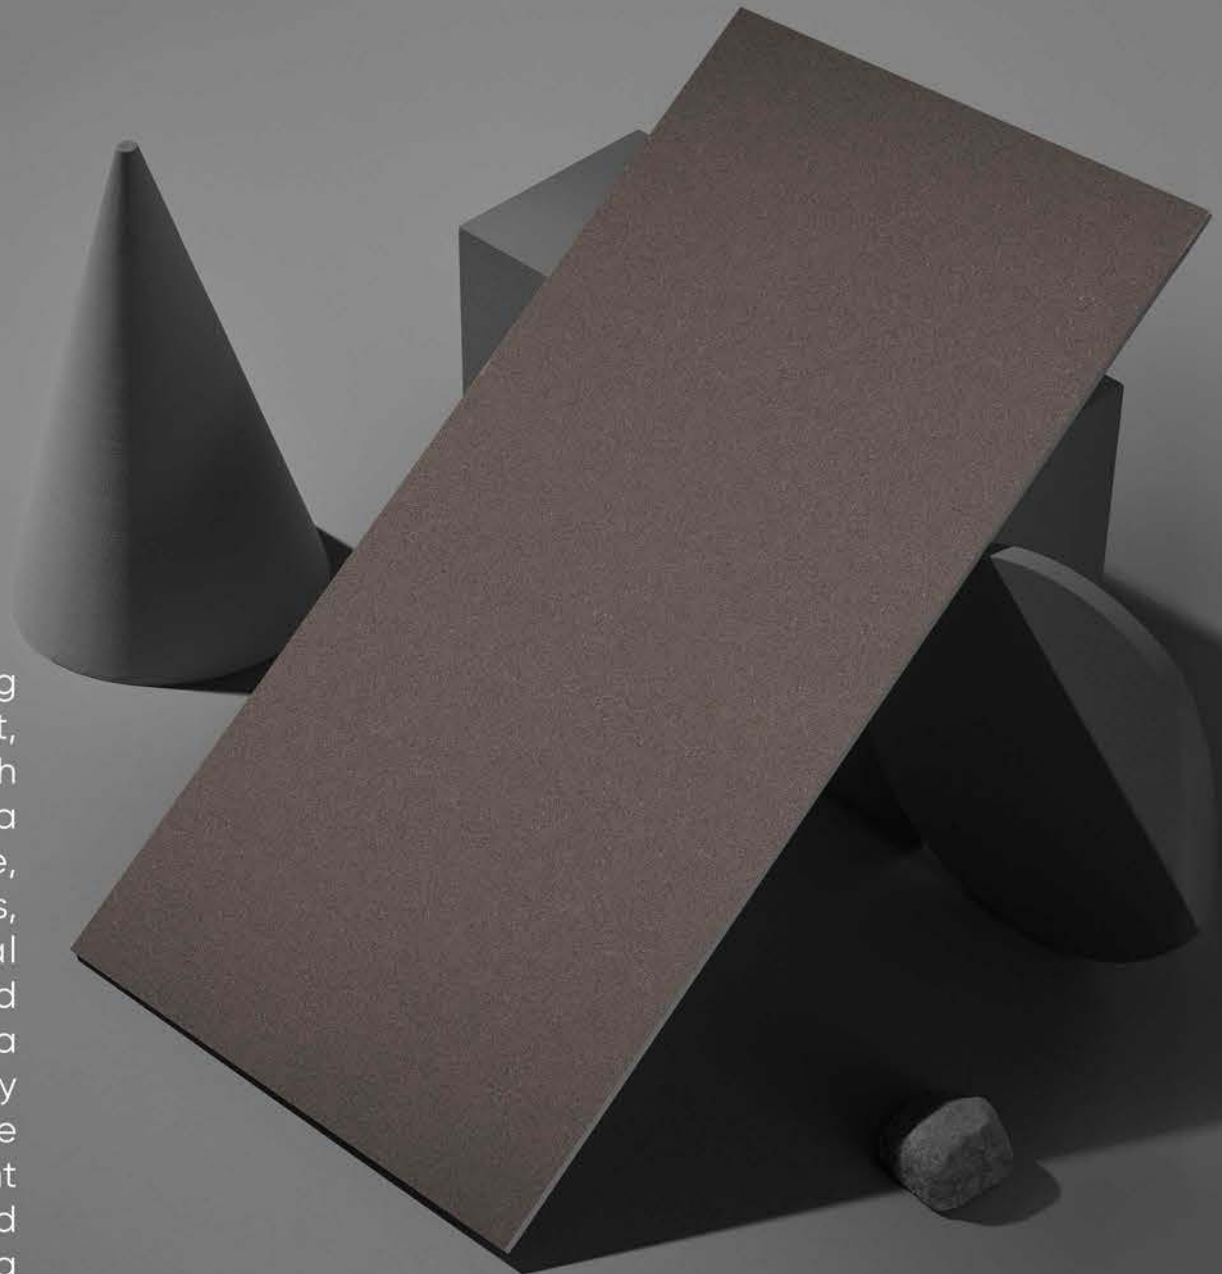

whether it's a luxurious bathroom, a chic living area, or a sophisticated office—our collection ensures that every surface exudes a sense of refined beauty.

TINT

COLLECTION

600x
1200mm

The Tint Matt collection offers a stunning selection of tiles characterized by their soft, muted colors and elegant matte finish. Each tile in this collection is designed to create a calming and contemporary atmosphere, making them ideal for various applications, from residential spaces to commercial environments. The subtle hues add depth and warmth to interiors while maintaining a sophisticated look. With a focus on durability and easy maintenance, the Tint Matt tiles are perfect for flooring, wall coverings, and accent features. This collection harmonizes style and practicality, appealing to those seeking a refined aesthetic in their design projects.