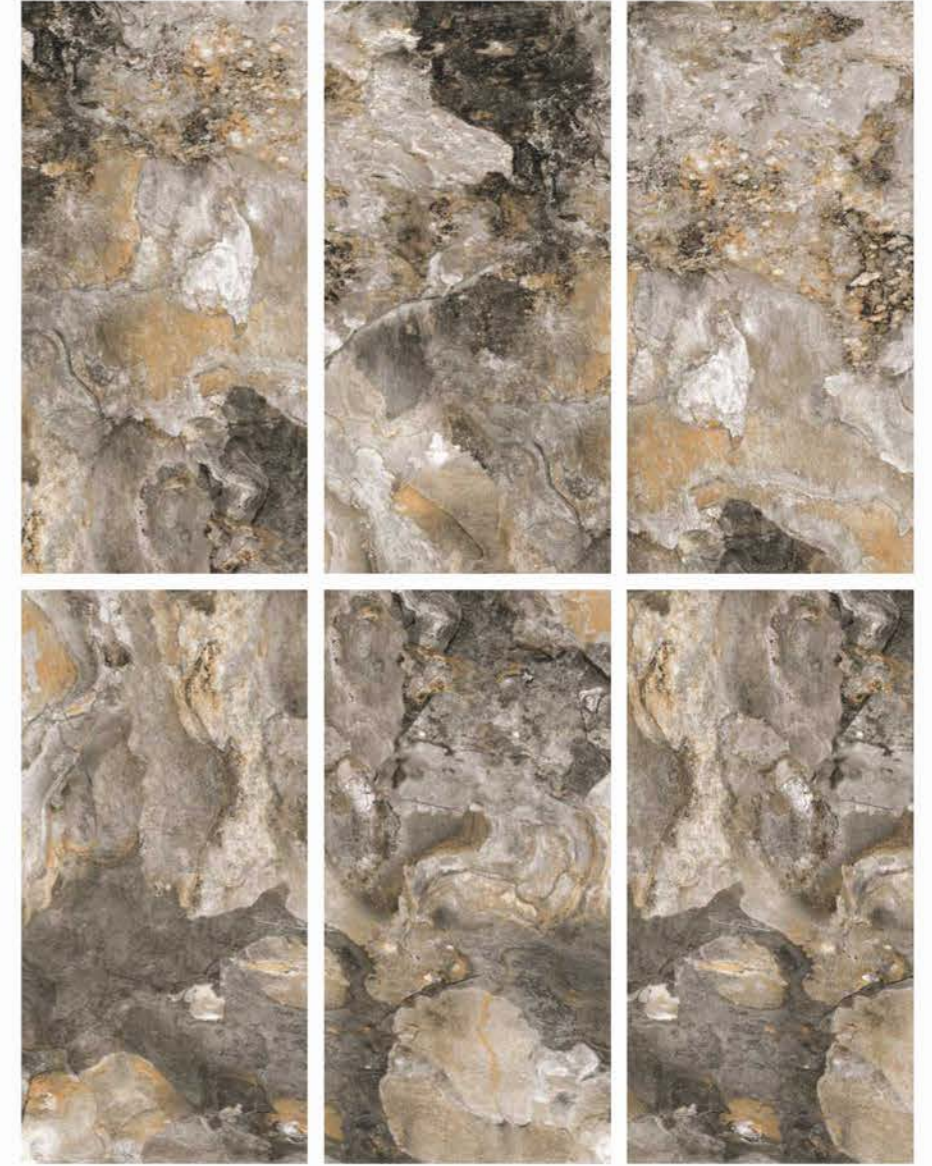

RUSTIC COLLECTION

| Size
600x
1200mm

| Surface
Matt

| Random
06

**ALESIA
NATURAL BEIGE**