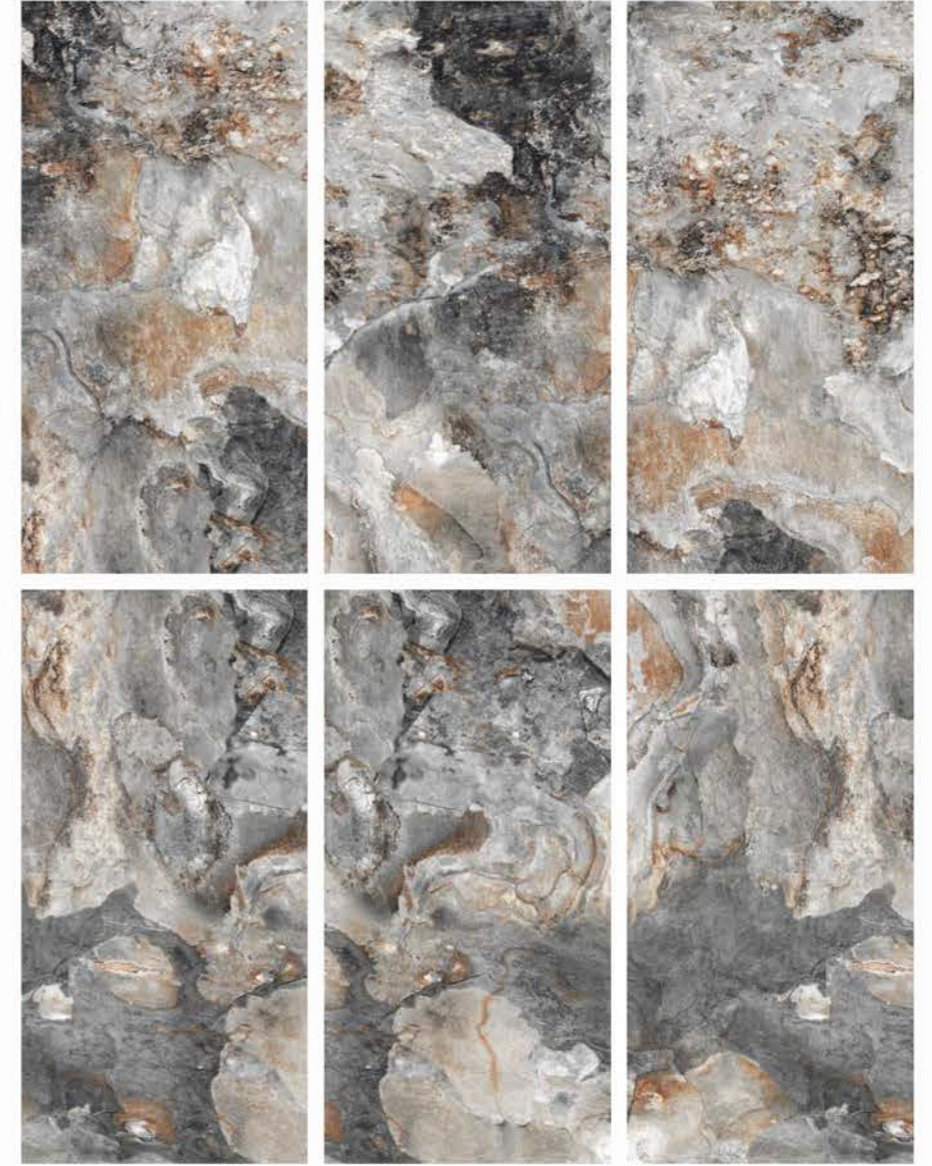

| Wall & Floor
ALESIA CREMA

RUSTIC
COLLECTION

RUSTIC COLLECTION

| Size
600x
1200mm

| Surface
Matt

| Random
06

**ALESIA
GREY**

I Wall
ALESIA GREY