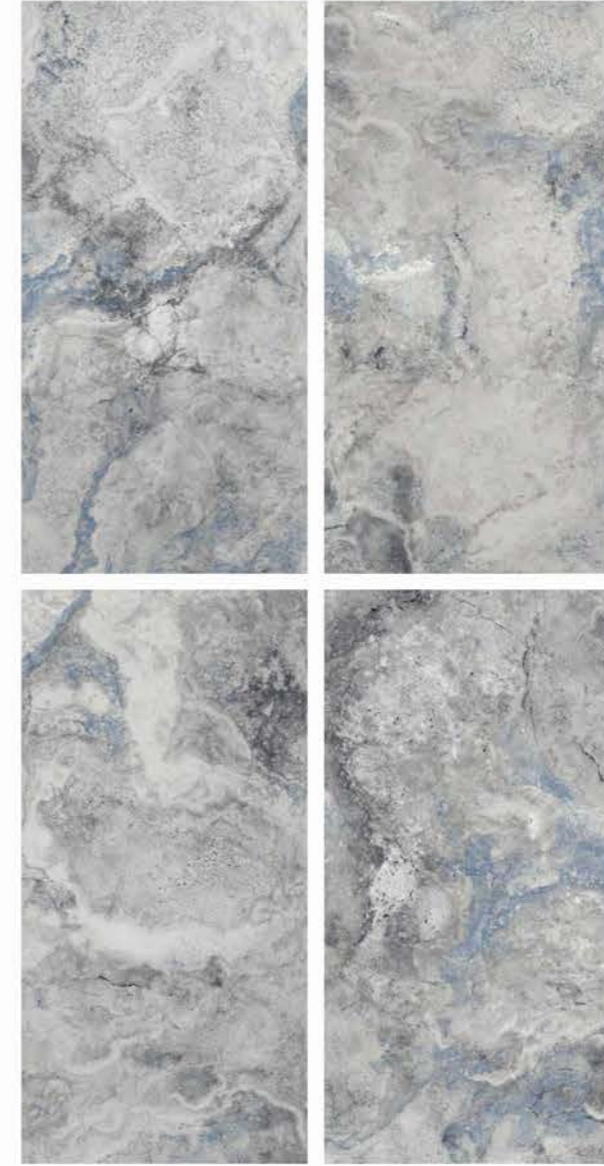

RUSTIC COLLECTION

| Size
600x
1200mm

| Surface
Matt

| Random
04

**JORDEN
GREY**