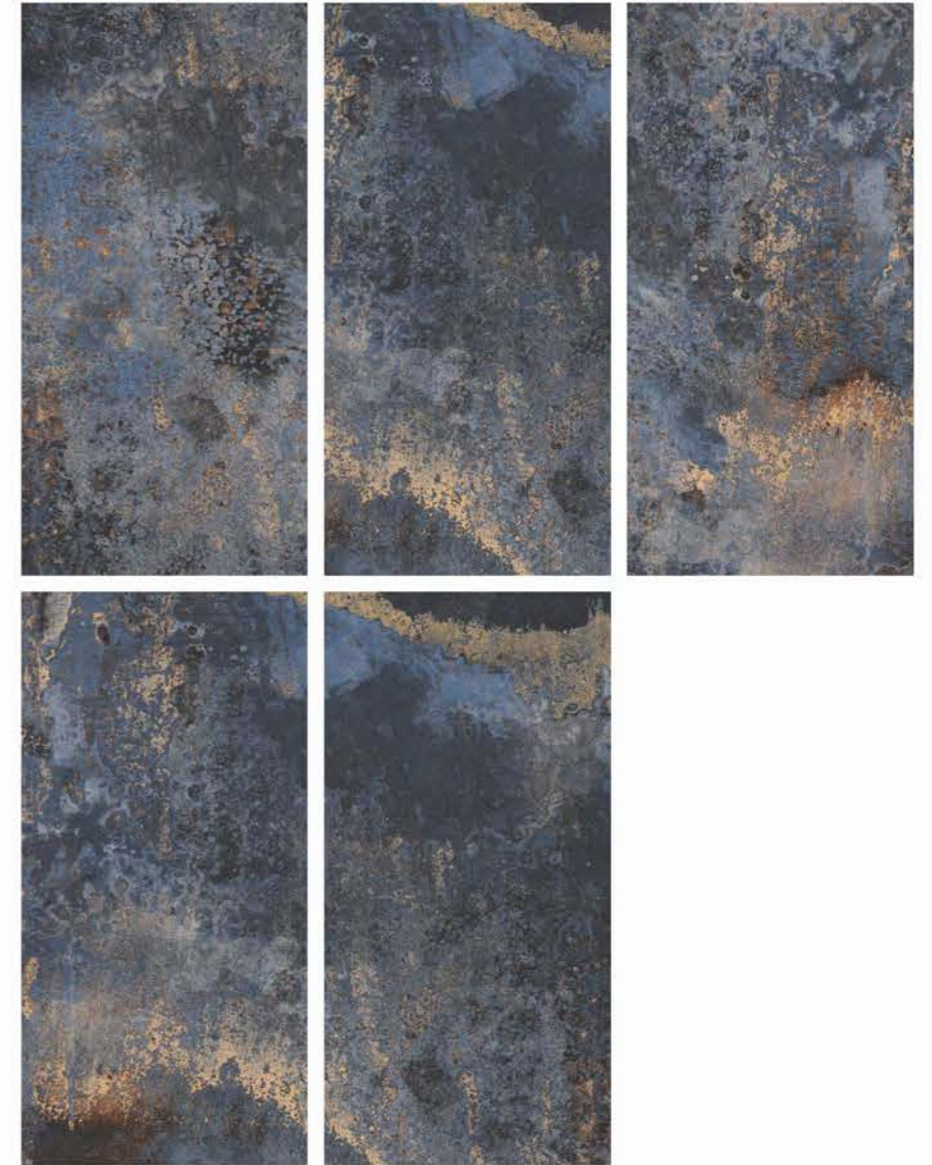

RUSTIC COLLECTION

| Size
600x
1200mm

| Surface
Matt

| Random
05

**ARCTIC
OCEAN**