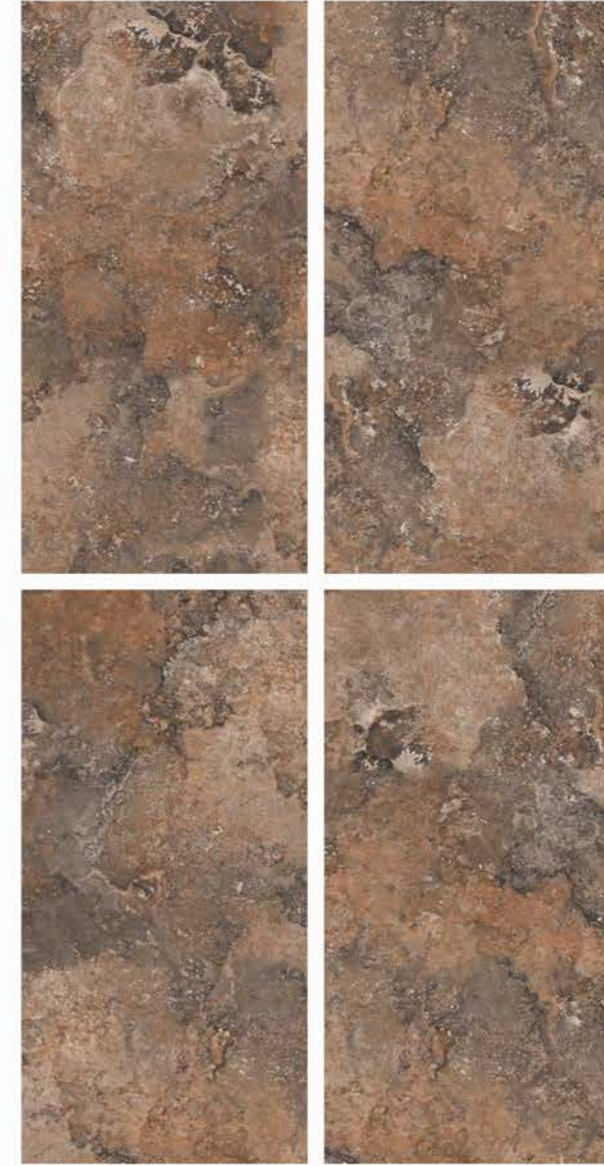

RUSTIC COLLECTION

| Size
600x
1200mm

| Surface
Matt

| Random
04

**RESINE
CHOCO**