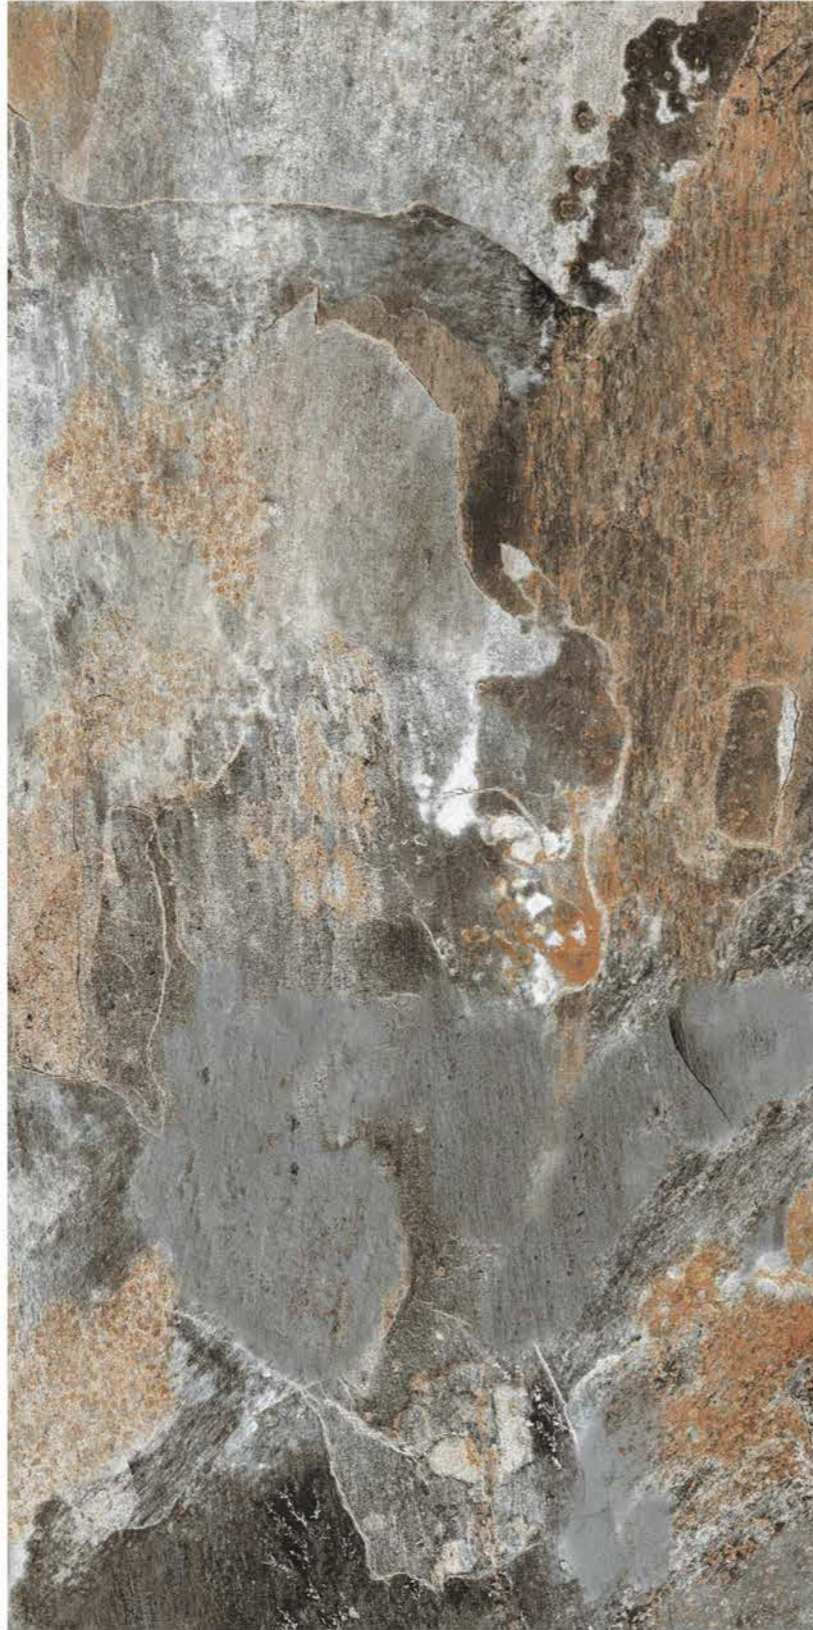

RUSTIC COLLECTION

| Size
600x
1200mm

| Surface
Matt

| Random
06

**FERRARA
NATURAL**