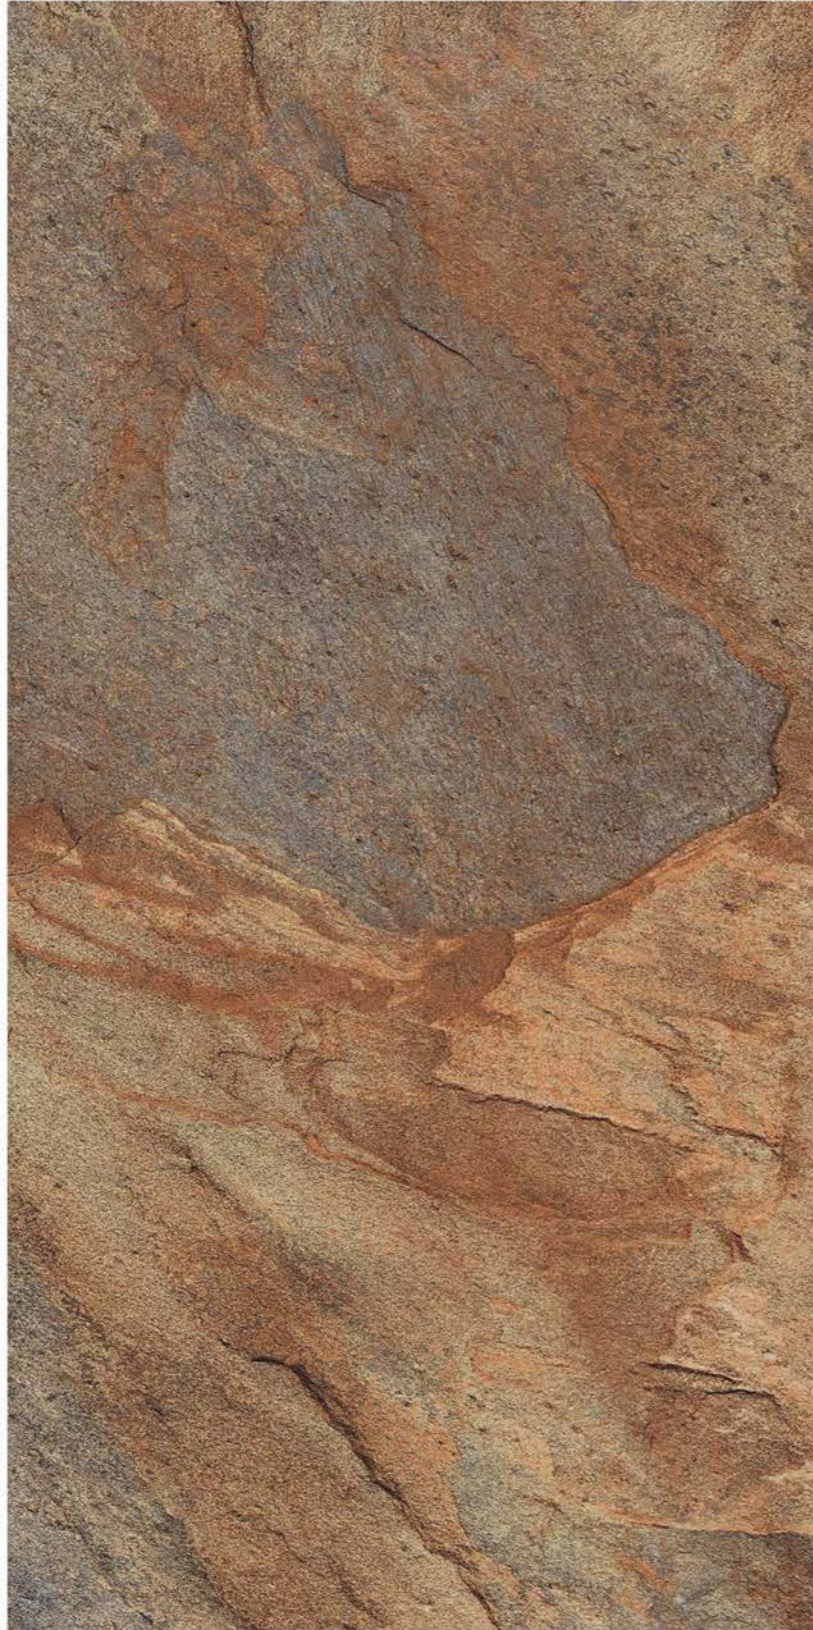

RUSTIC COLLECTION

| Size
600x
1200mm

| Surface
Matt

| Random
04

**ALLURE
NATURAL**