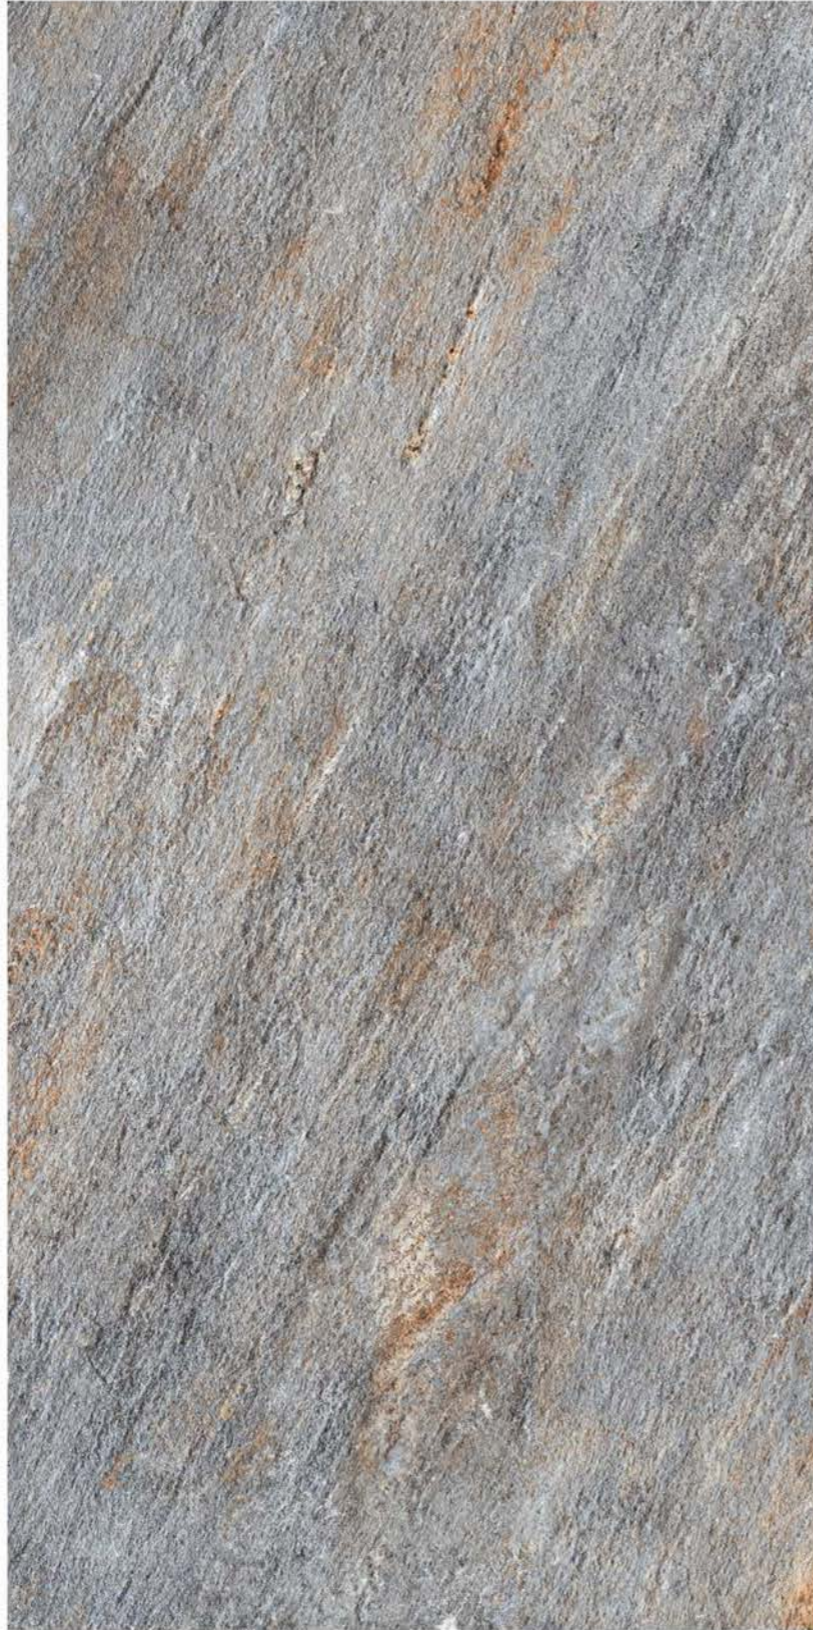

**HOLLAND
BEIGE**

| Wall & Floor
HOLLAND BEIGE

RUSTIC
COLLECTION

RUSTIC COLLECTION

| Size
600x
1200mm

| Surface
Matt

| Random
05

**HOLLAND
BLUE**