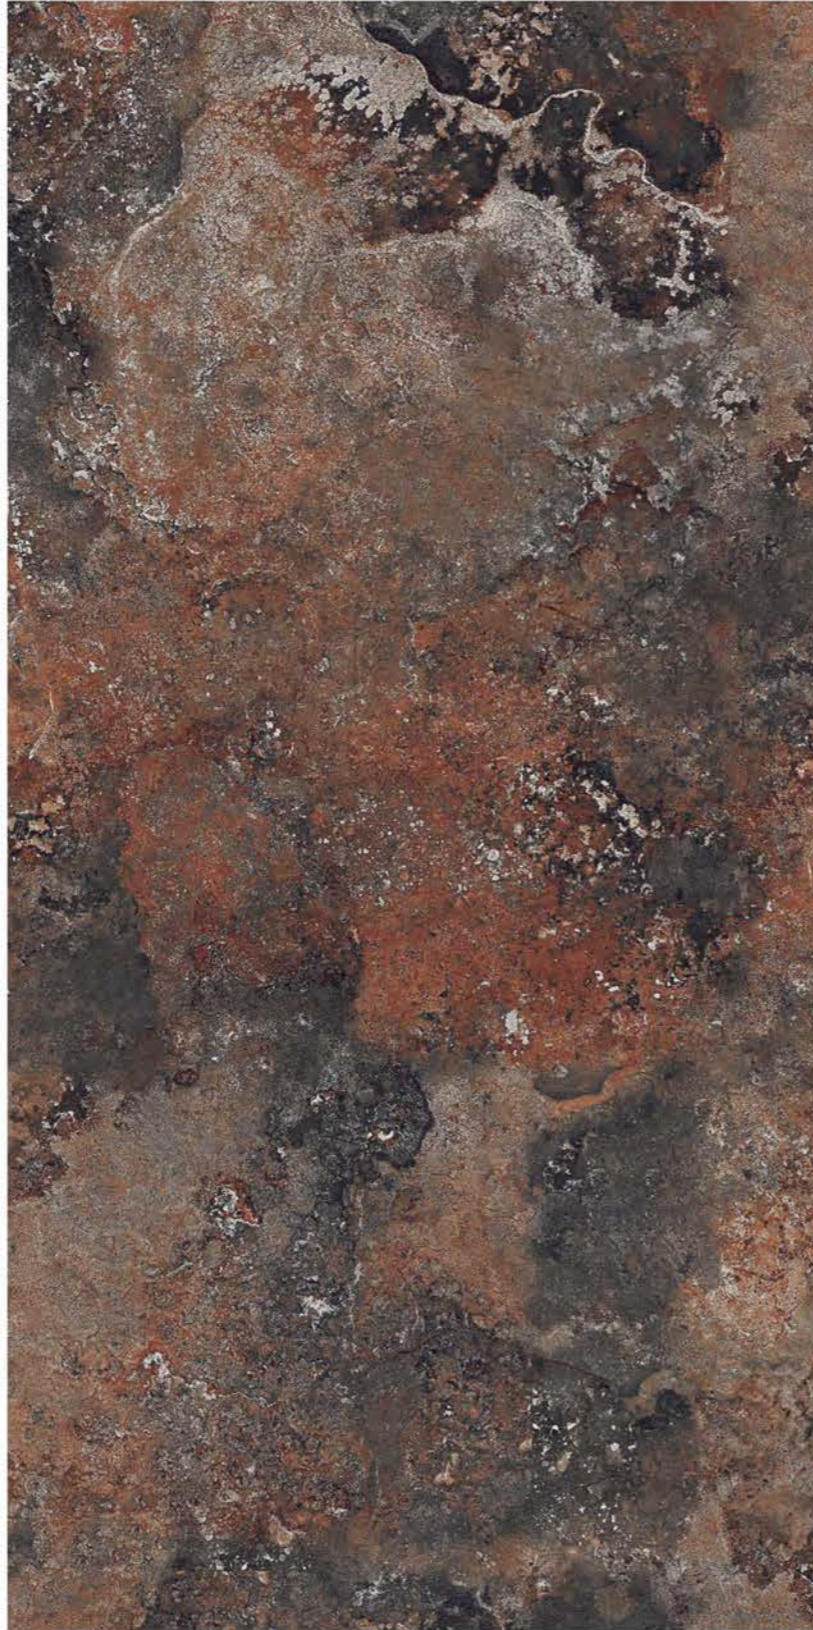

**RESINE
CREMA**

| Wall & Floor
RESINE CREMA

RUSTIC
COLLECTION

RUSTIC COLLECTION

| Size
600x
1200mm

| Surface
Matt

| Random
04

**RESINE
FLAME**