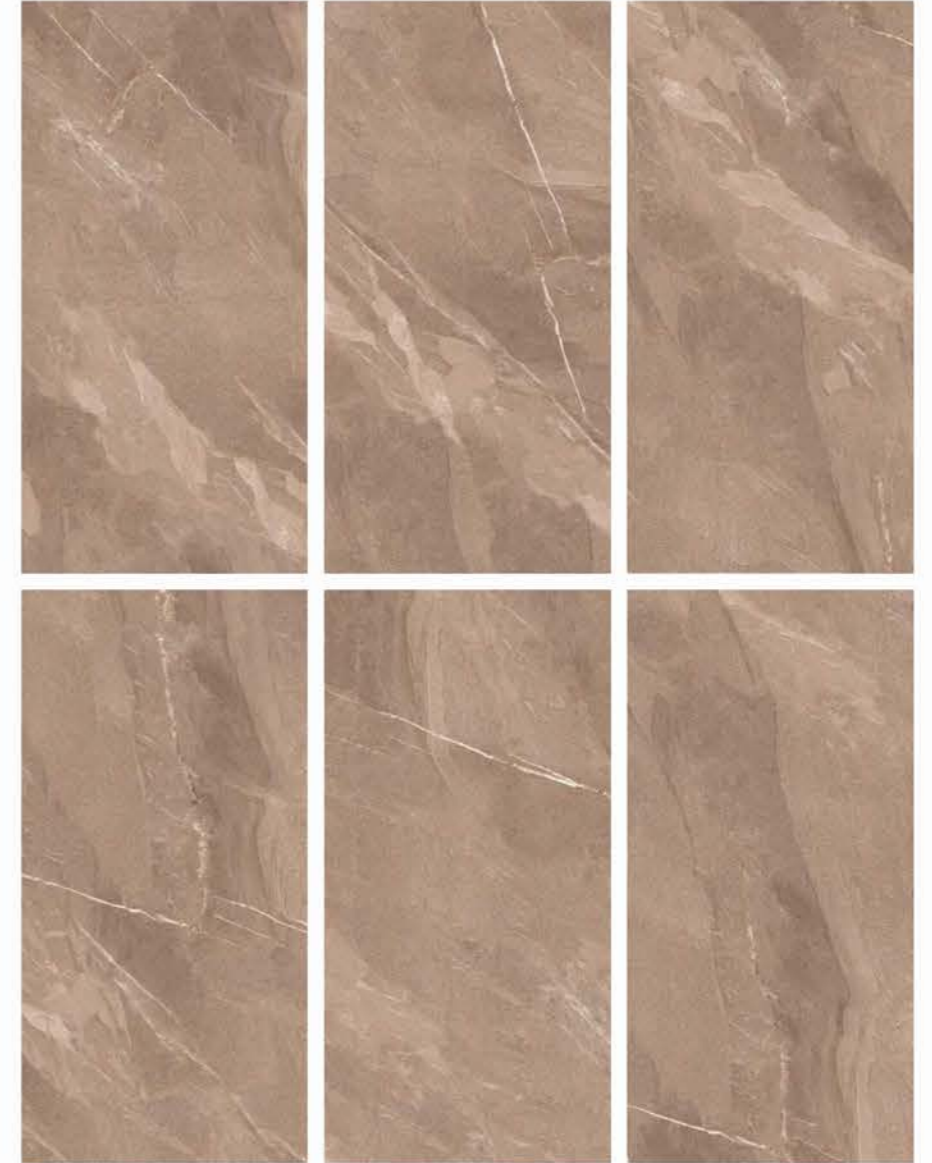

RUSTIC COLLECTION

| Size
600x
1200mm

| Surface
Matt

| Random
06

**BELISIMO
BROWN**