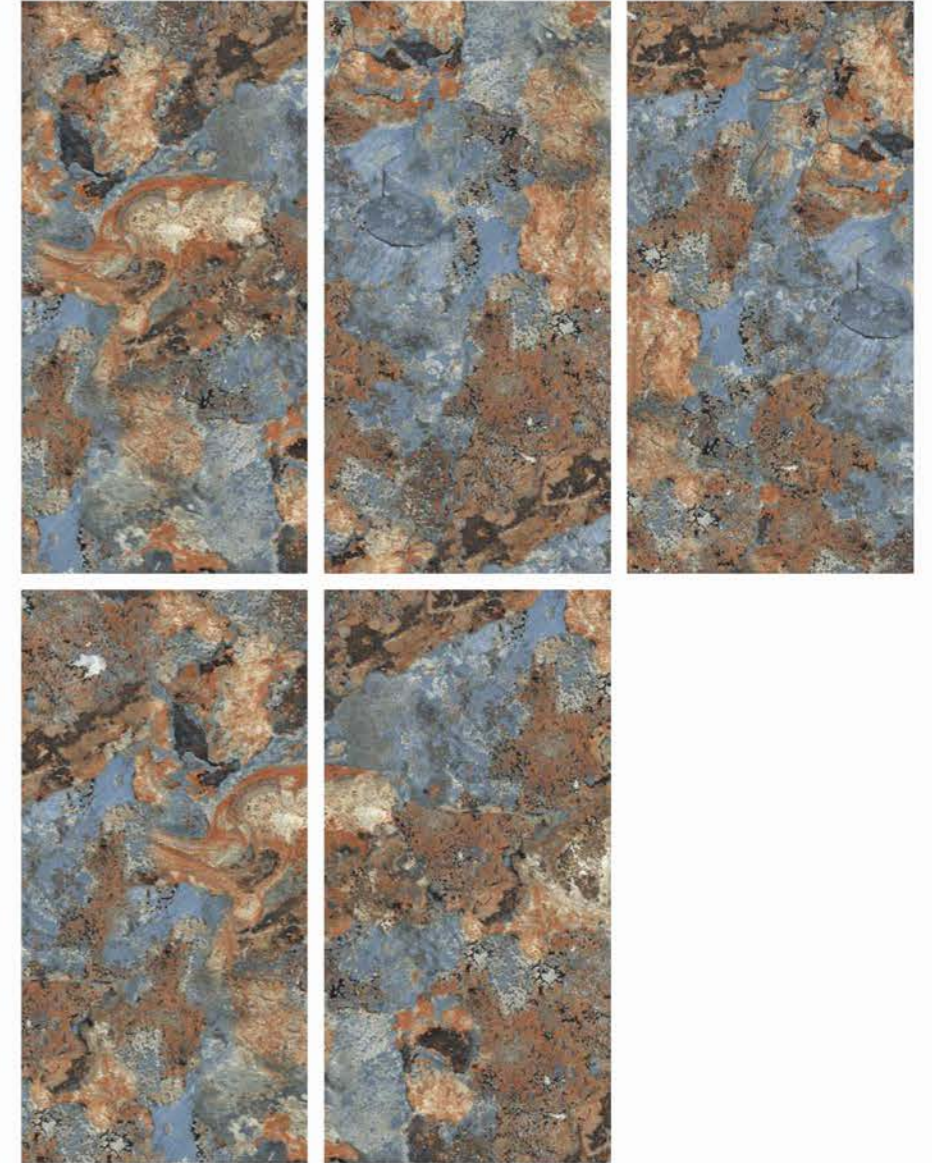

RUSTIC COLLECTION

| Size
600x
1200mm

| Surface
Matt

| Random
05

**FLORATO
OCEAN**