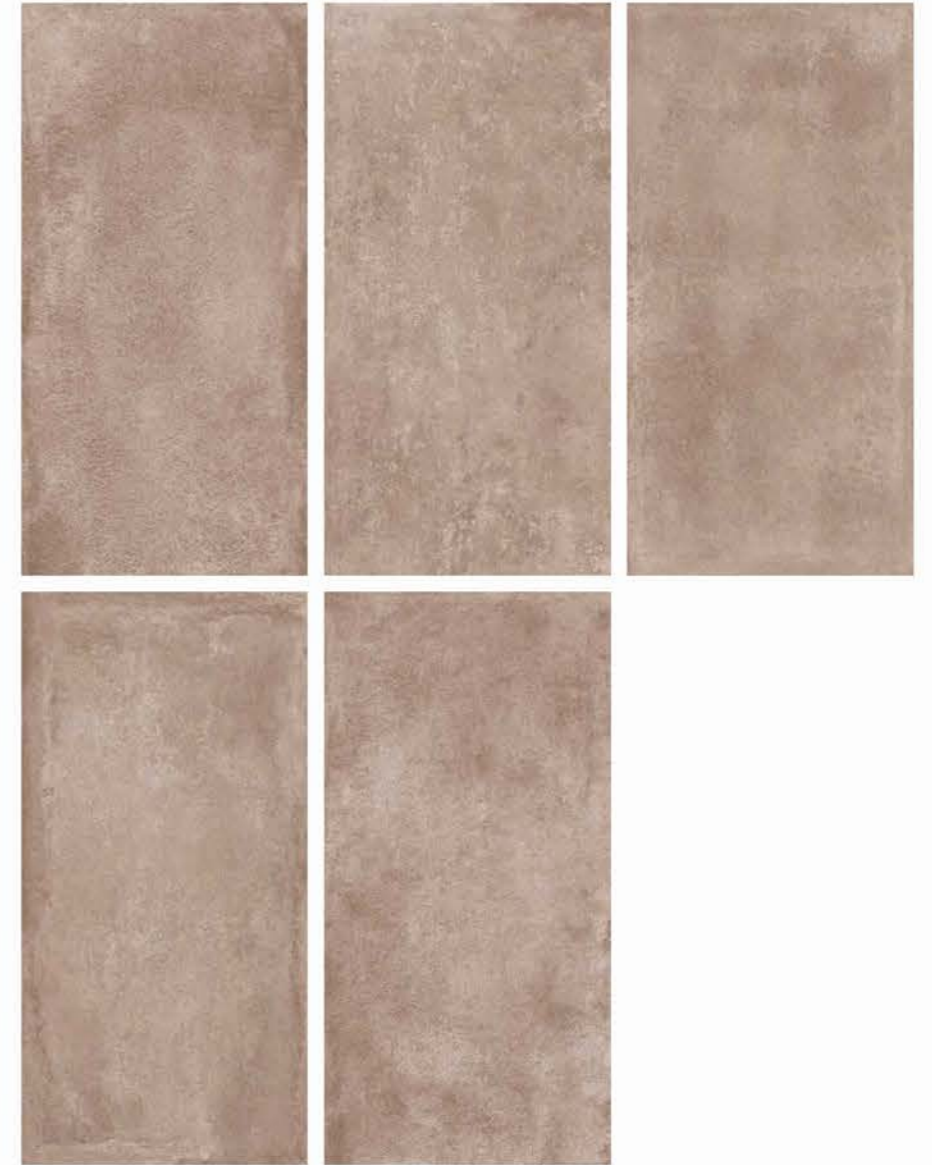

| Random
05

**AMRELO
BEIGE**

| Wall & Floor
AMRELO BEIGE

RUSTIC
COLLECTION

RUSTIC COLLECTION

| Size
600x
1200mm

| Surface
Matt

| Random
05