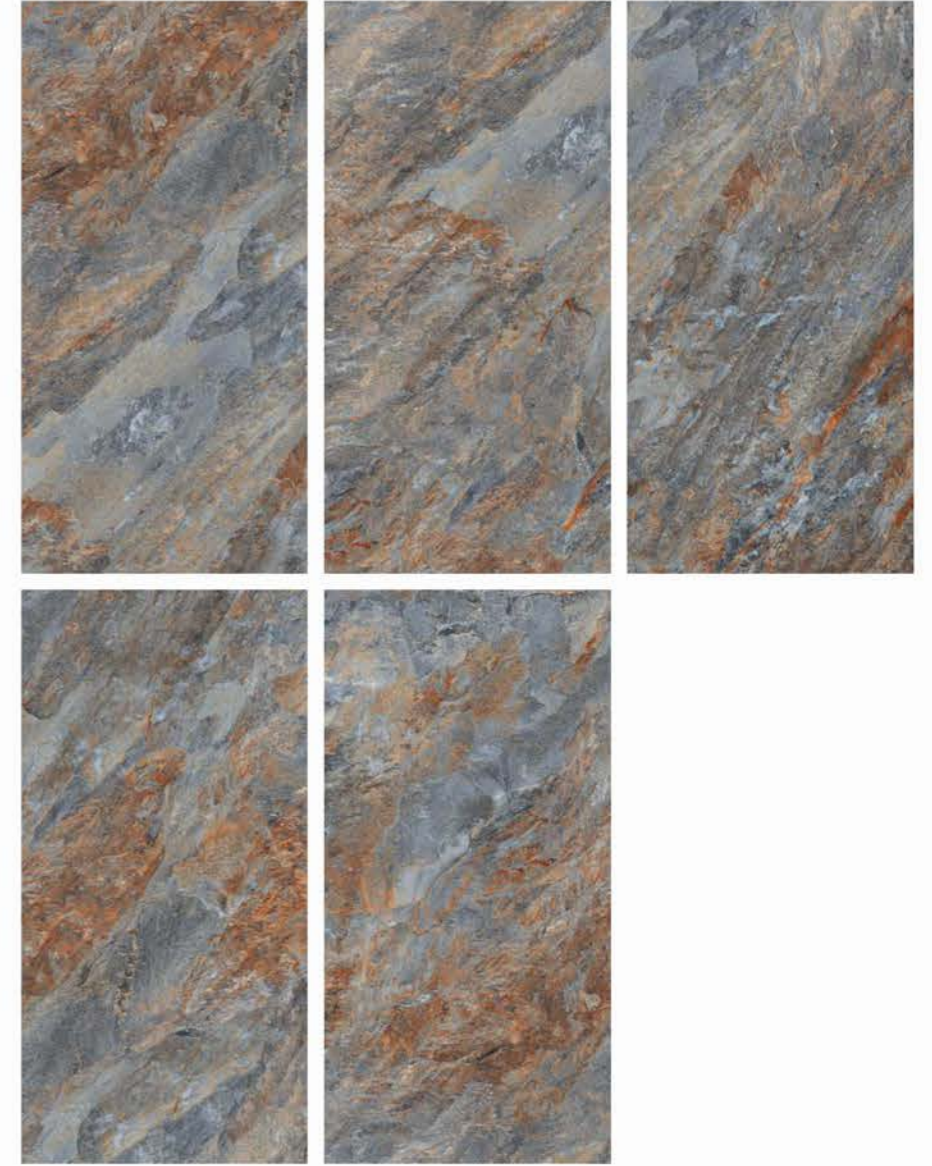

RUSTIC COLLECTION

| Size
600x
1200mm

| Surface
Matt

| Random
05

**FLAMA
NAVY**