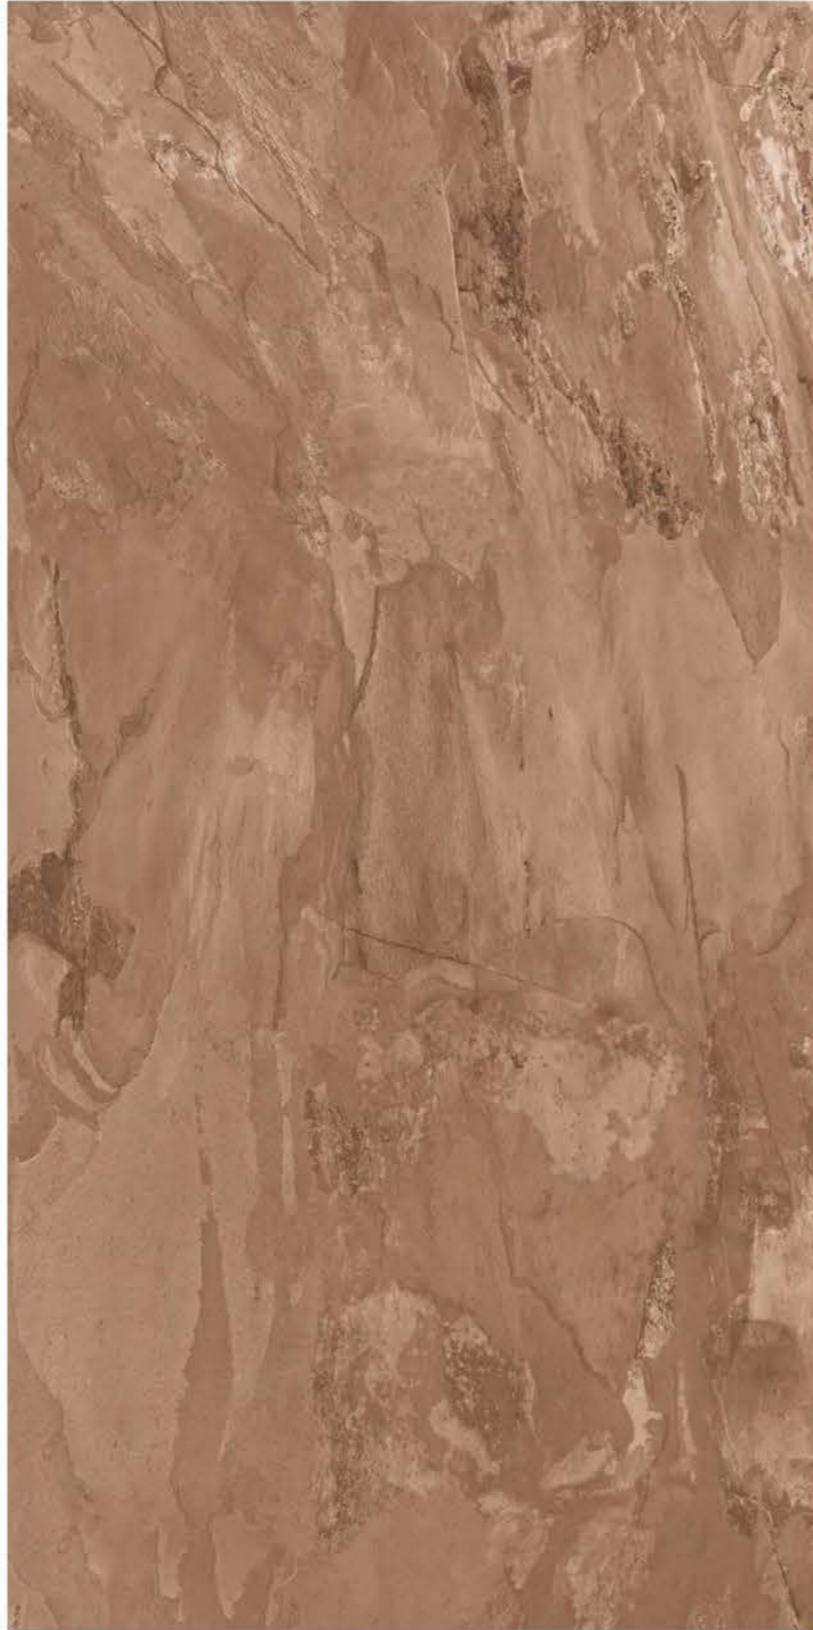

| Wall & Floor
BOSTIC GREY

RUSTIC
COLLECTION

RUSTIC COLLECTION

| Size
600x
1200mm

| Surface
Matt

| Random
04

**BRAZILIAN
BROWN**

| Wall & Floor
BRAZILIAN BROWN