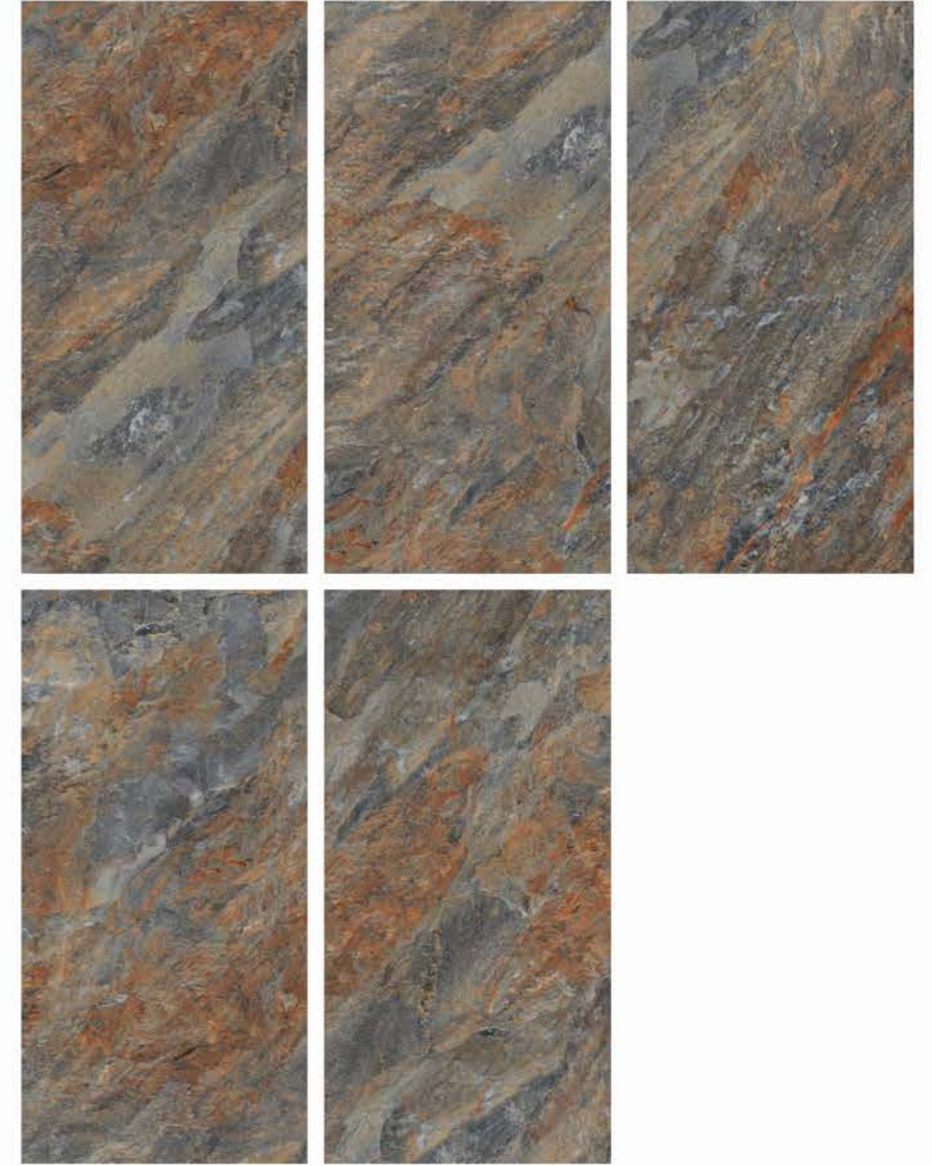

RUSTIC COLLECTION

| Size
600x
1200mm

| Surface
Matt

| Random
05

**FLAMA
TURQUOSE**