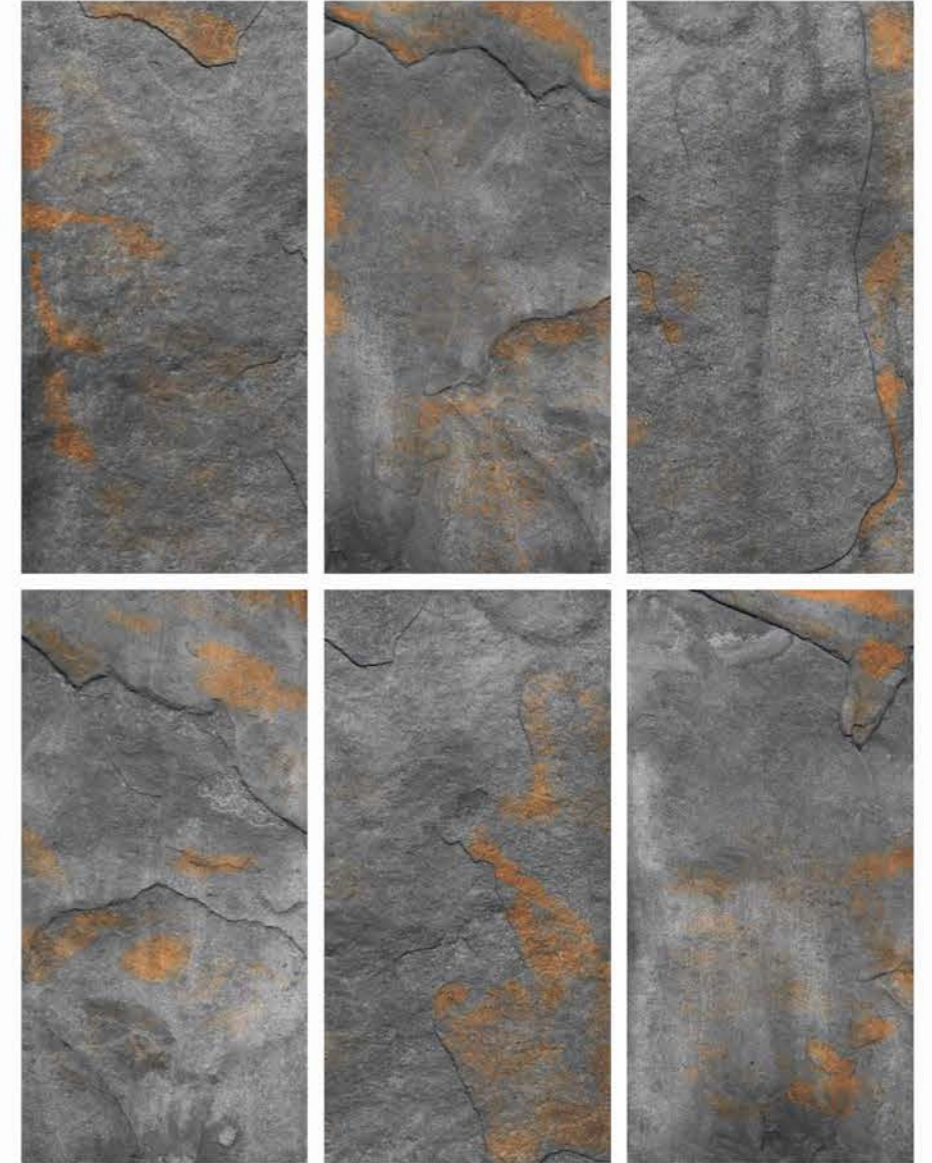

**BOSTIC
CHOCO**

| Wall & Floor
BOSTIC CHOCO

RUSTIC
COLLECTION

RUSTIC COLLECTION

| Size
600x
1200mm

| Surface
Matt

| Random
06

**BOSTIC
GREY**