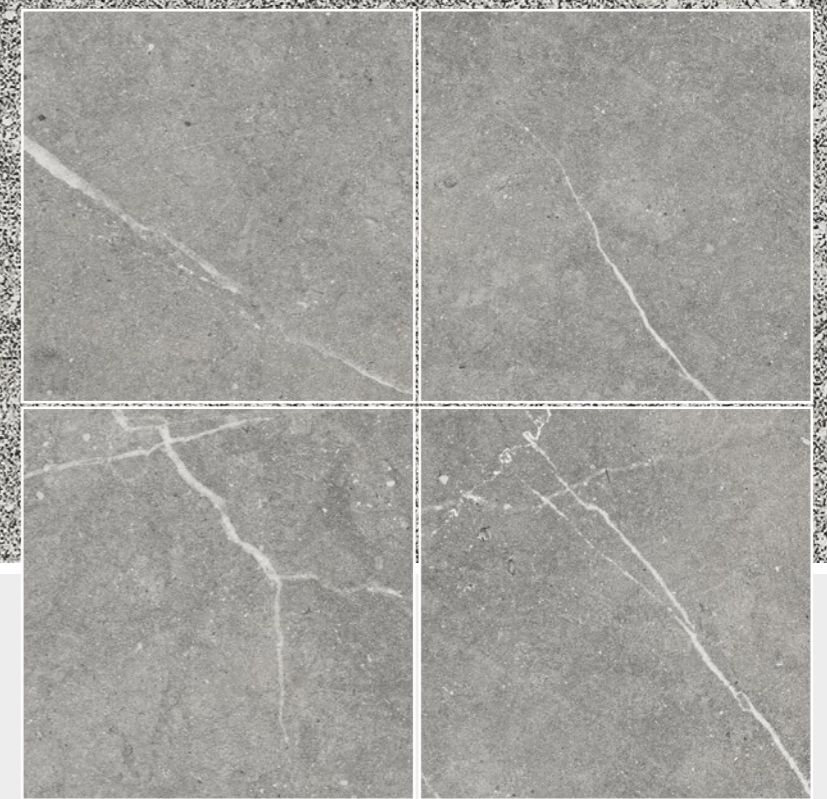

URBANTIC
ARTISTIC MATTE SPLENDOR

Design Exhibited /
▶ Colina Slate Gris

Technical
Characteristics

600X
600MM

Marble / Design
Stone⁺

Rustic / Finish
Matt

DENIM / Model
GREY

R-4