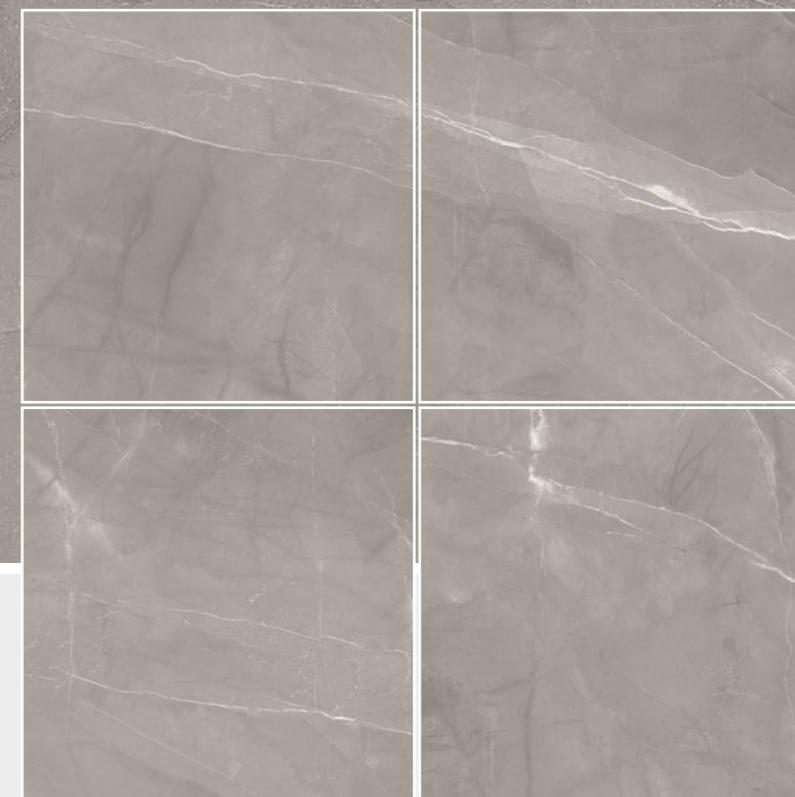

600X
600MM

Marble / Design
Stone⁺

Rustic / Finish
Matt

ARMANI / Model
DARK GREY