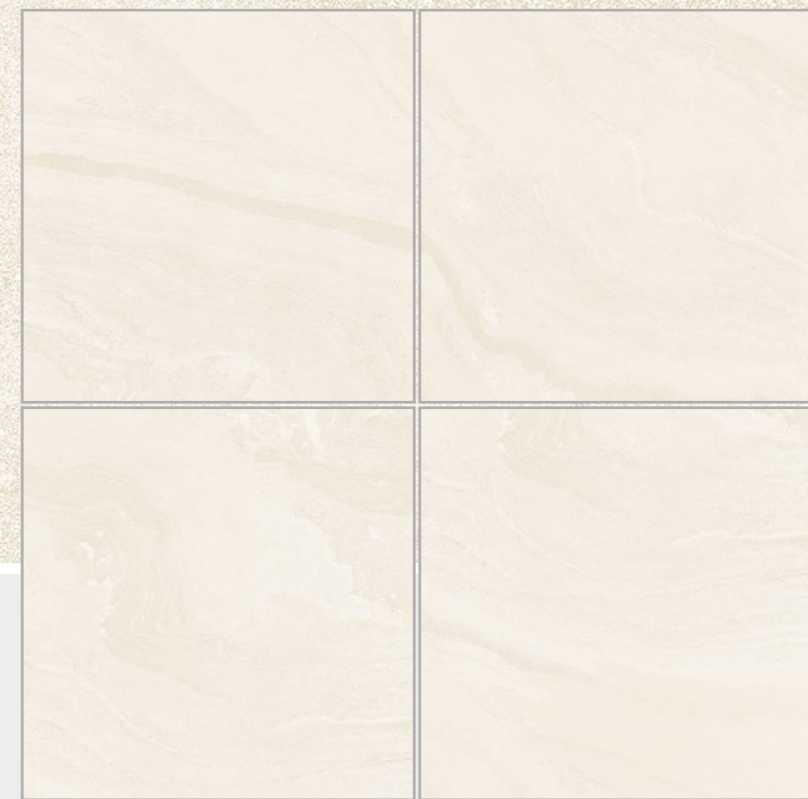

600X
600MM

Marble / Design
Stone⁺

Rustic / Finish
Matt

SANDY / Model