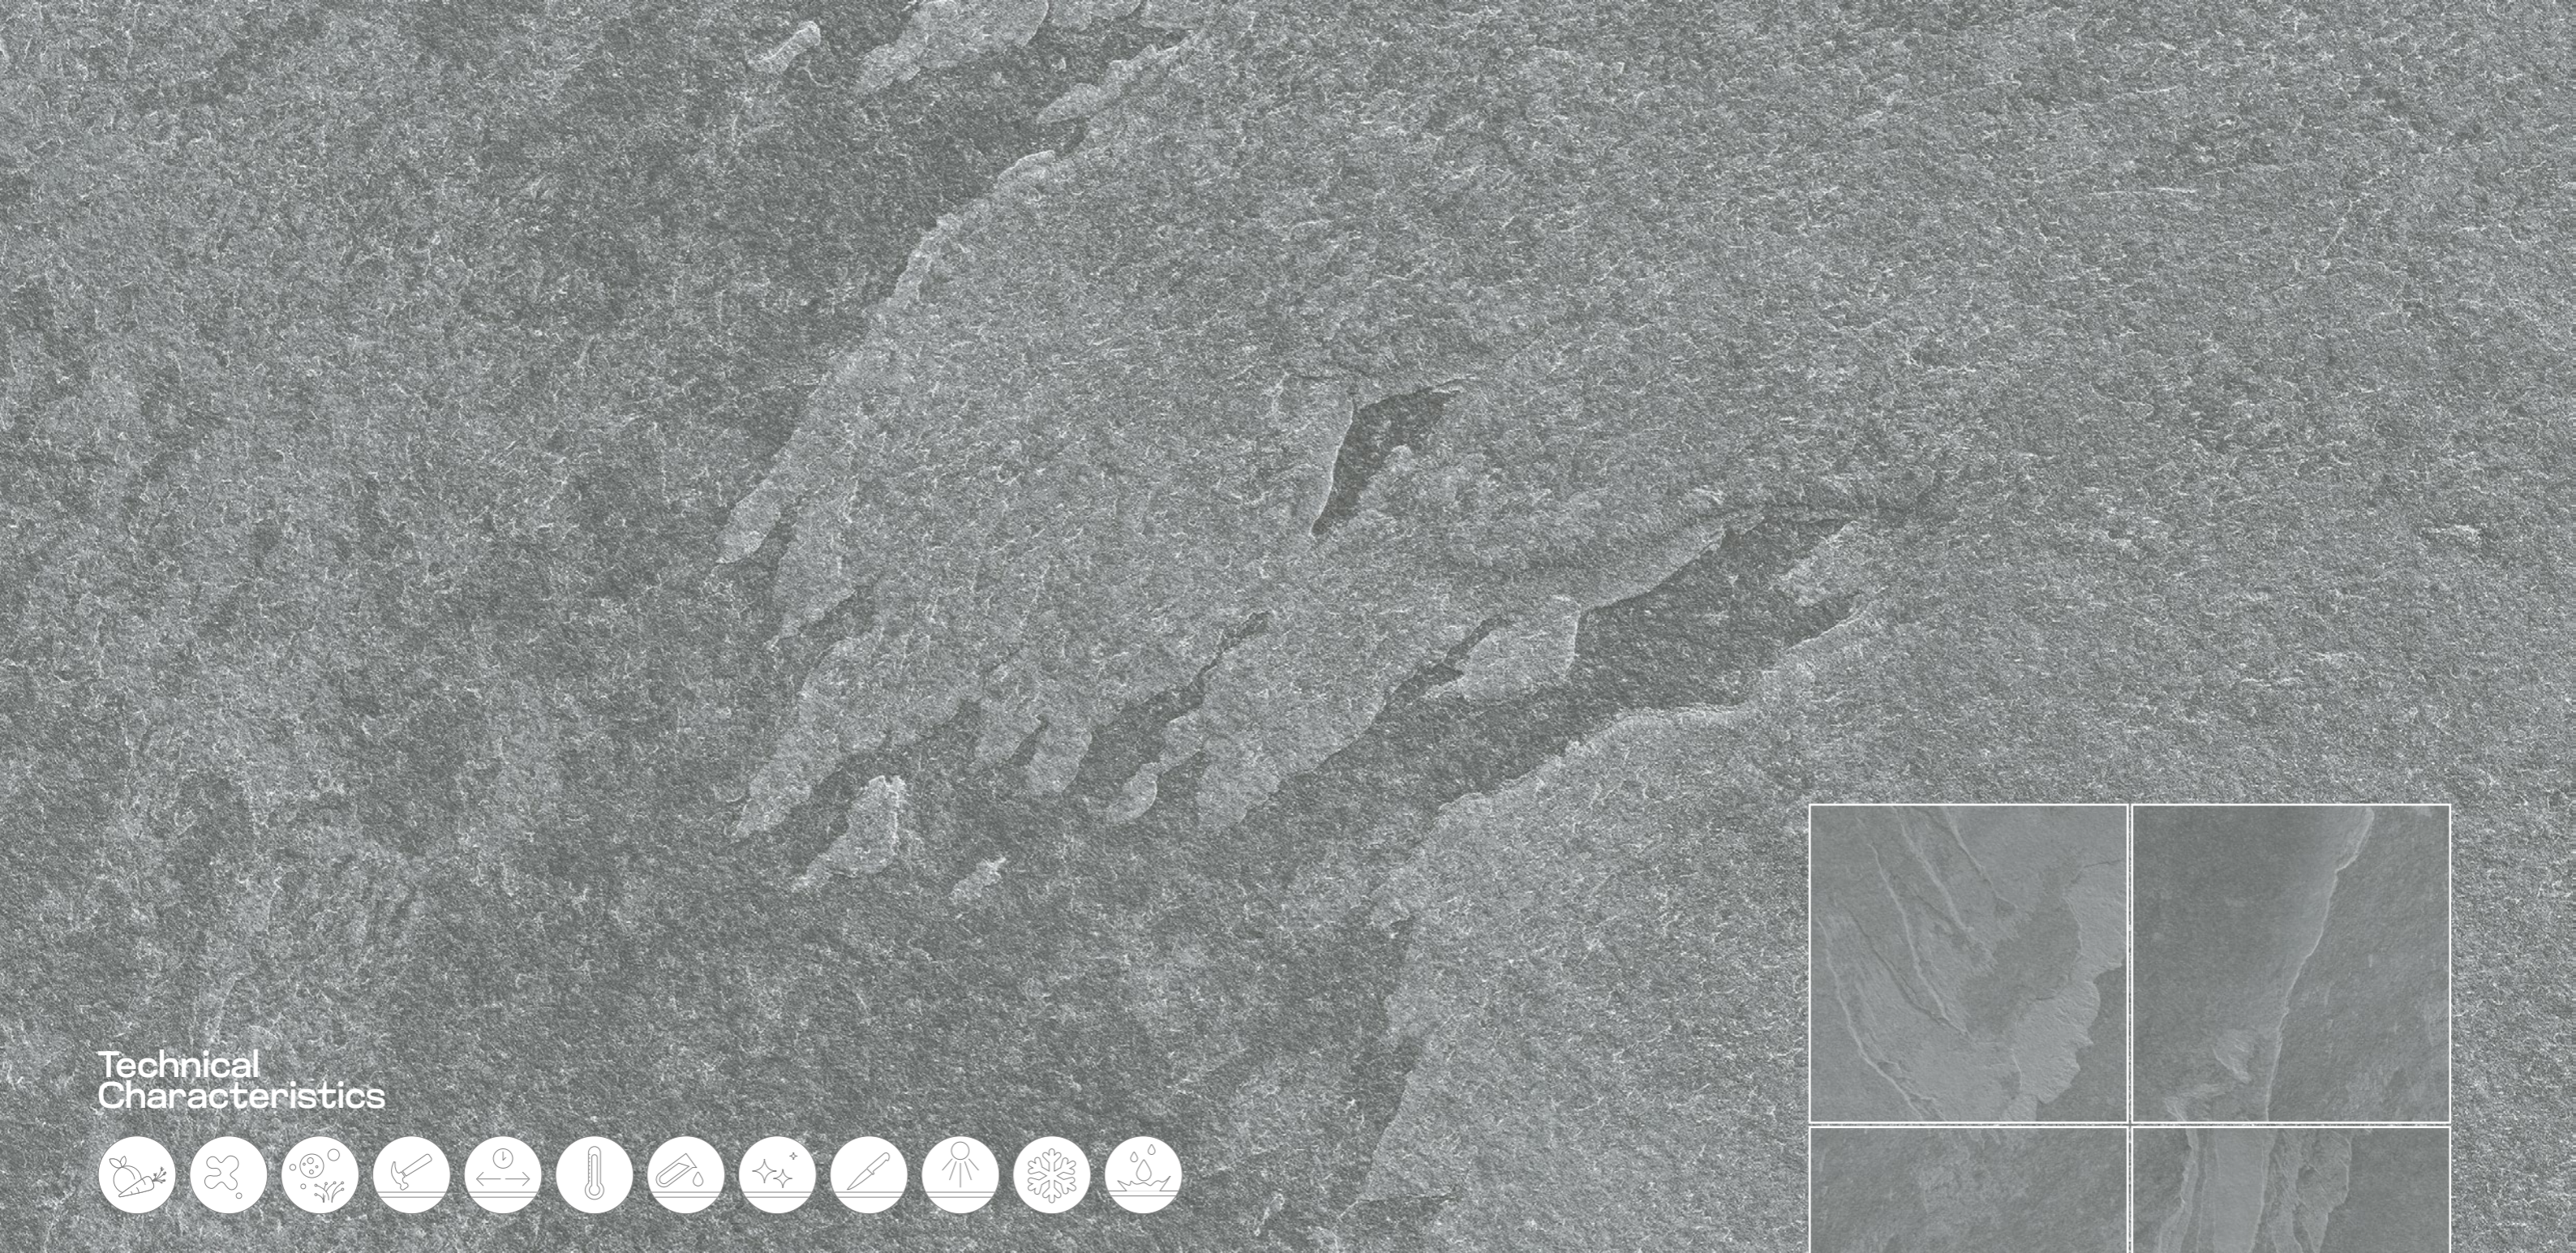

Technical Characteristics