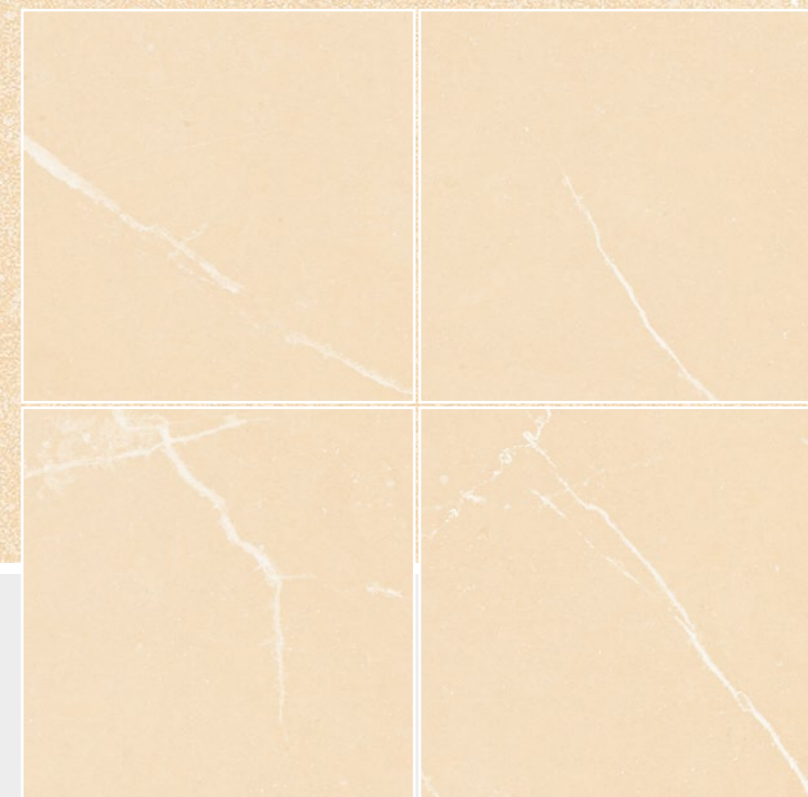

600X
600MM

Marble / Design
Stone⁺

Rustic / Finish
Matt

DENIM / Model
IVORY