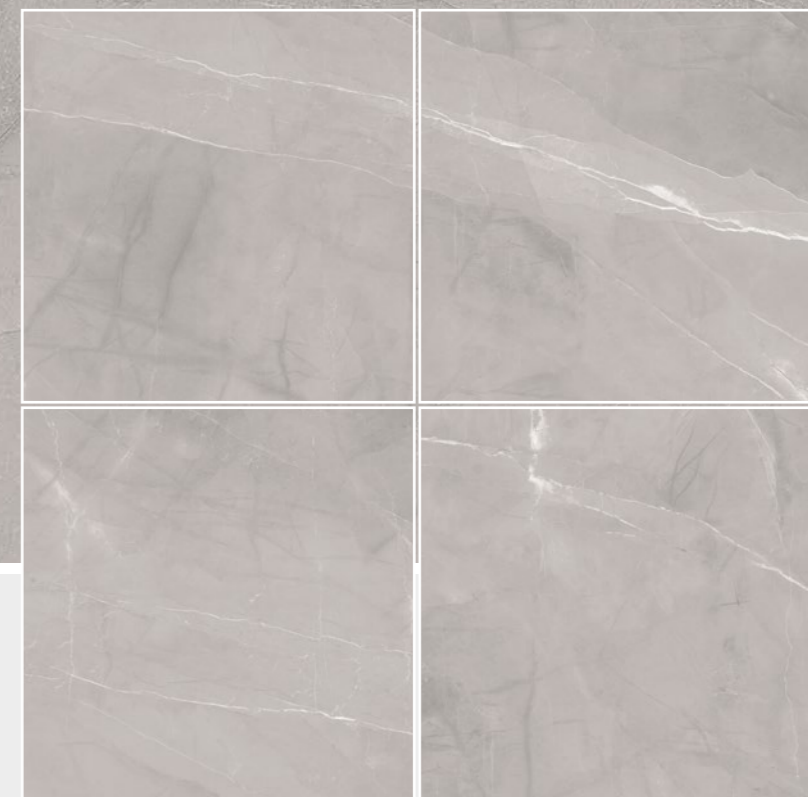

600X
600MM

Marble / Design
Stone⁺

Rustic / Finish
Matt

ARMANI / Model
LIGHT GREY