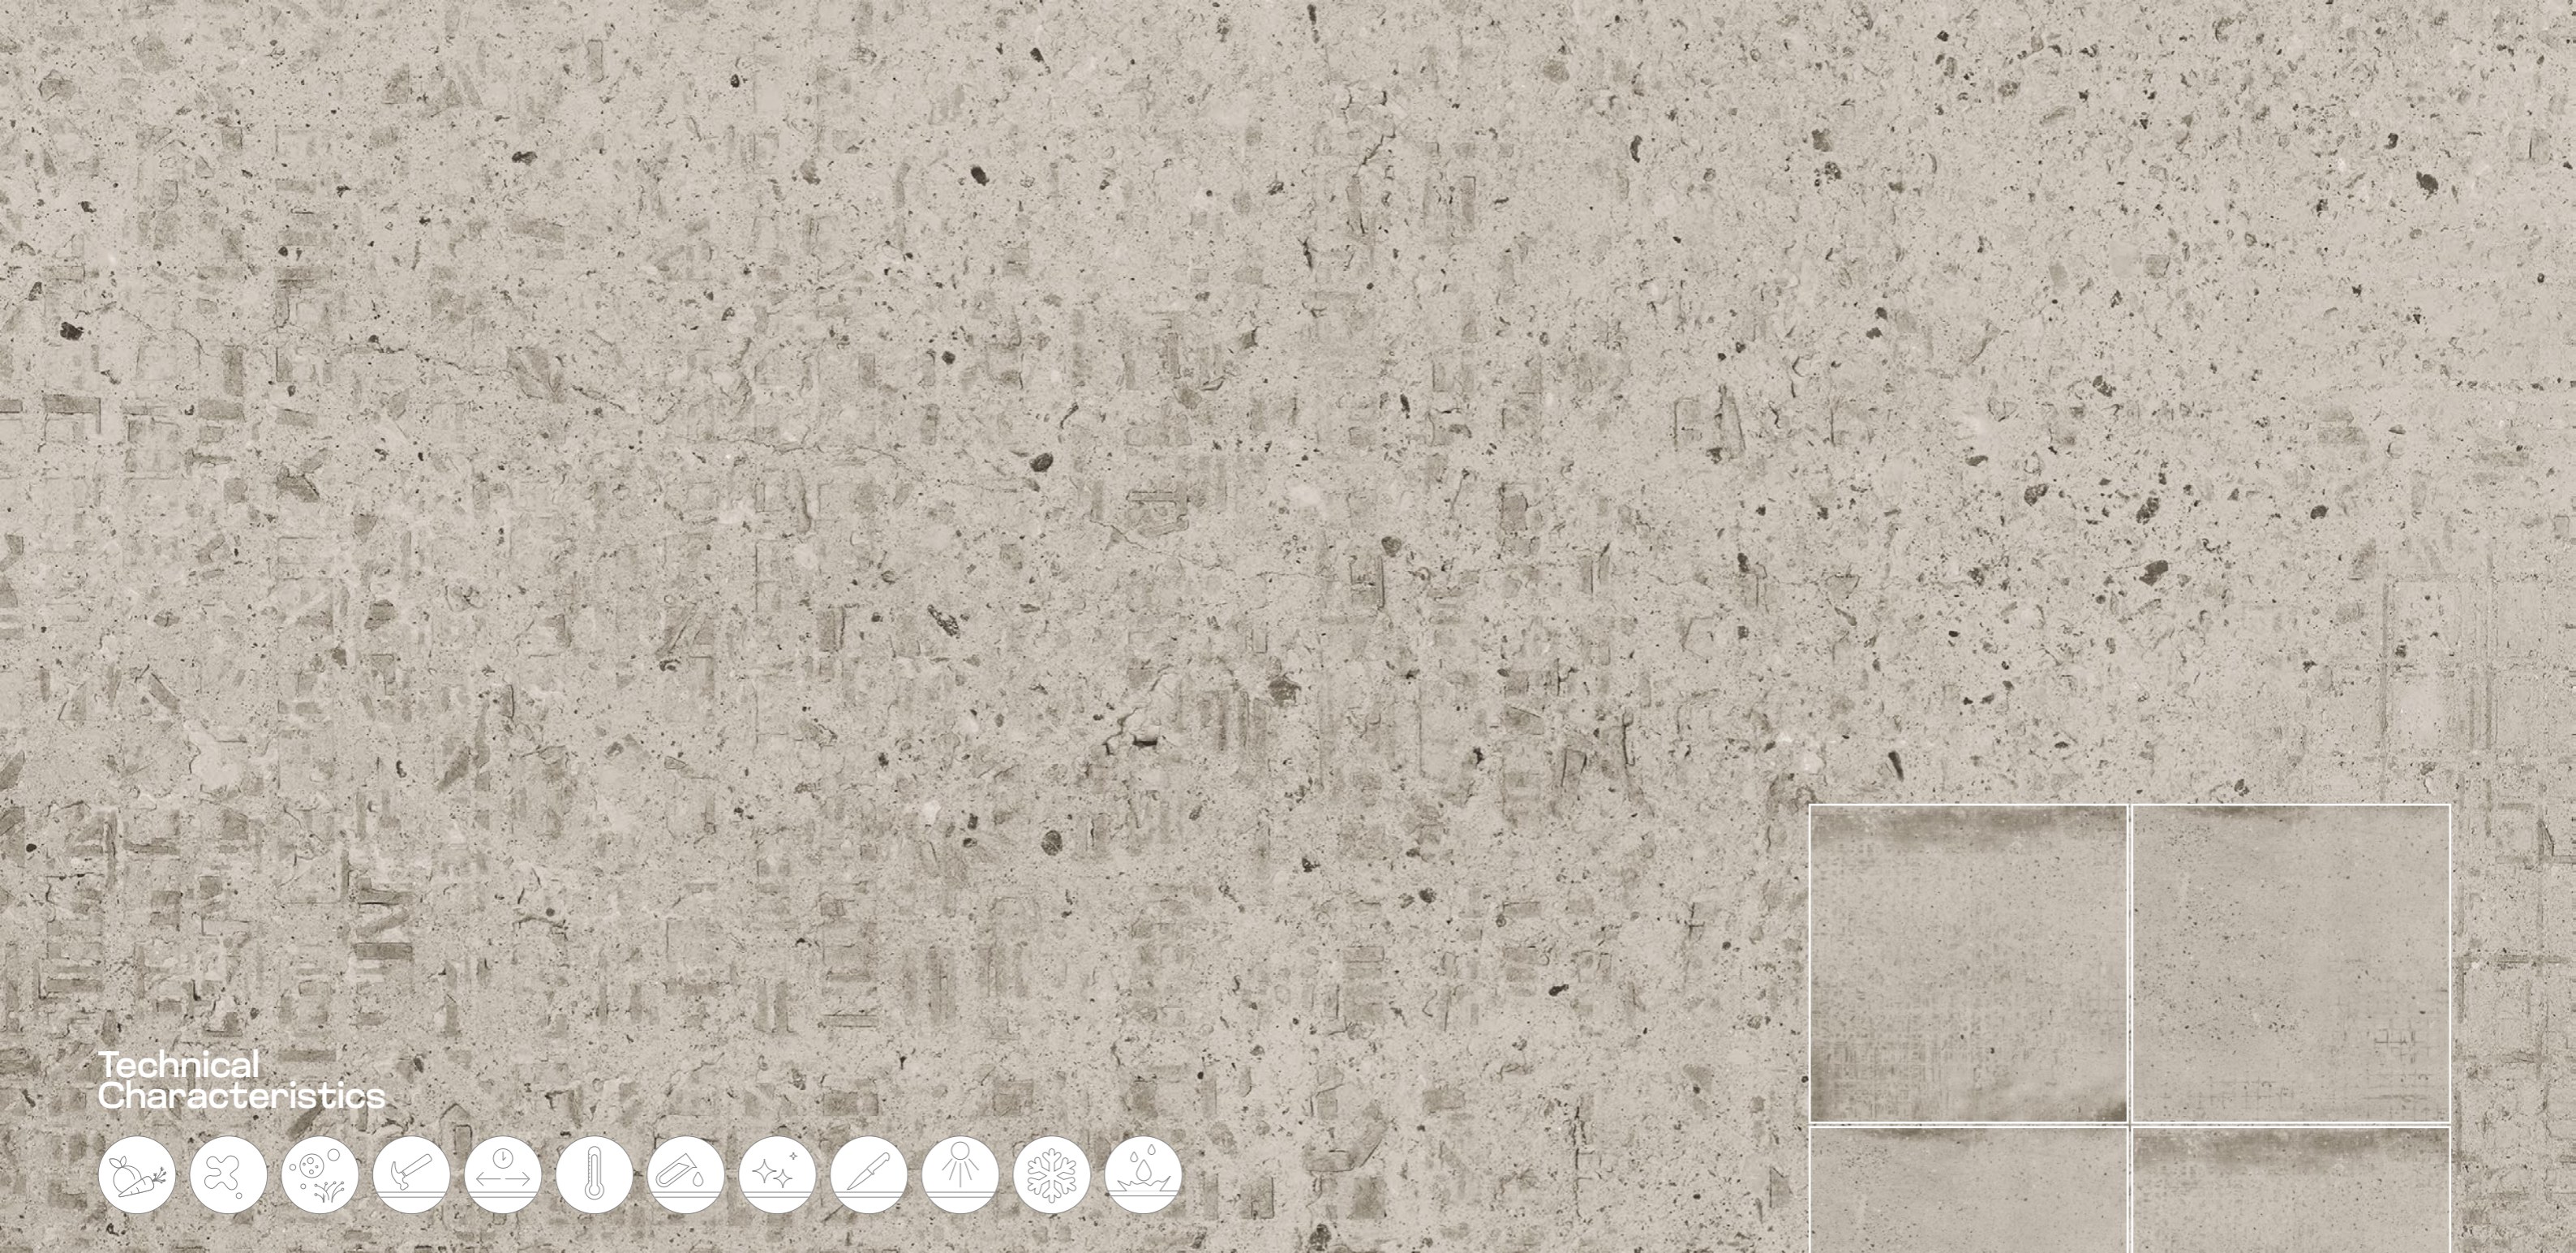

Technical Characteristics