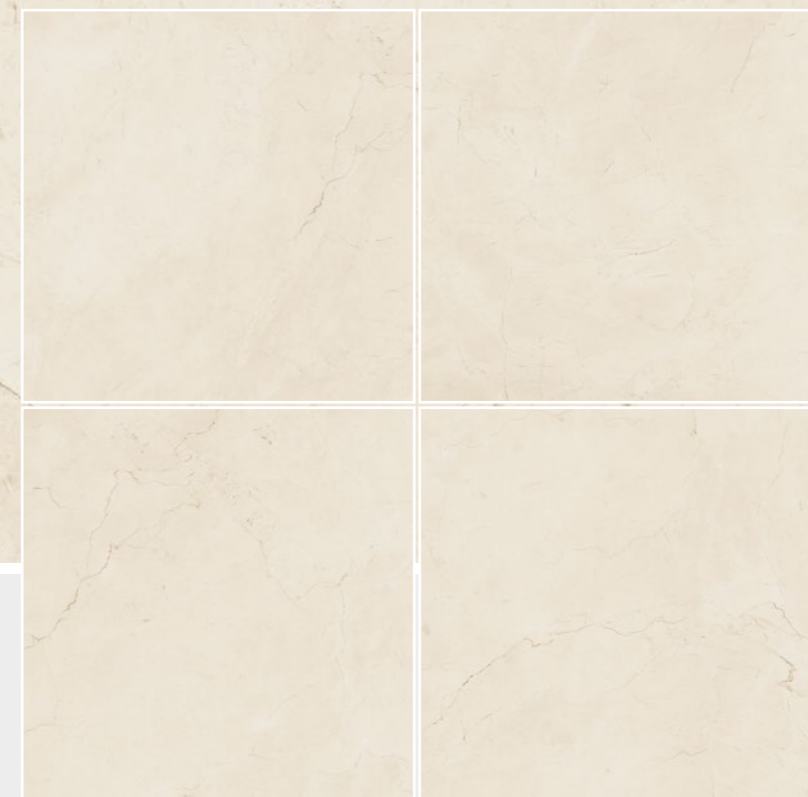

600X
600MM

Marble / Design
Stone⁺

Rustic / Finish
Matt

LEGEND / Model
SAND