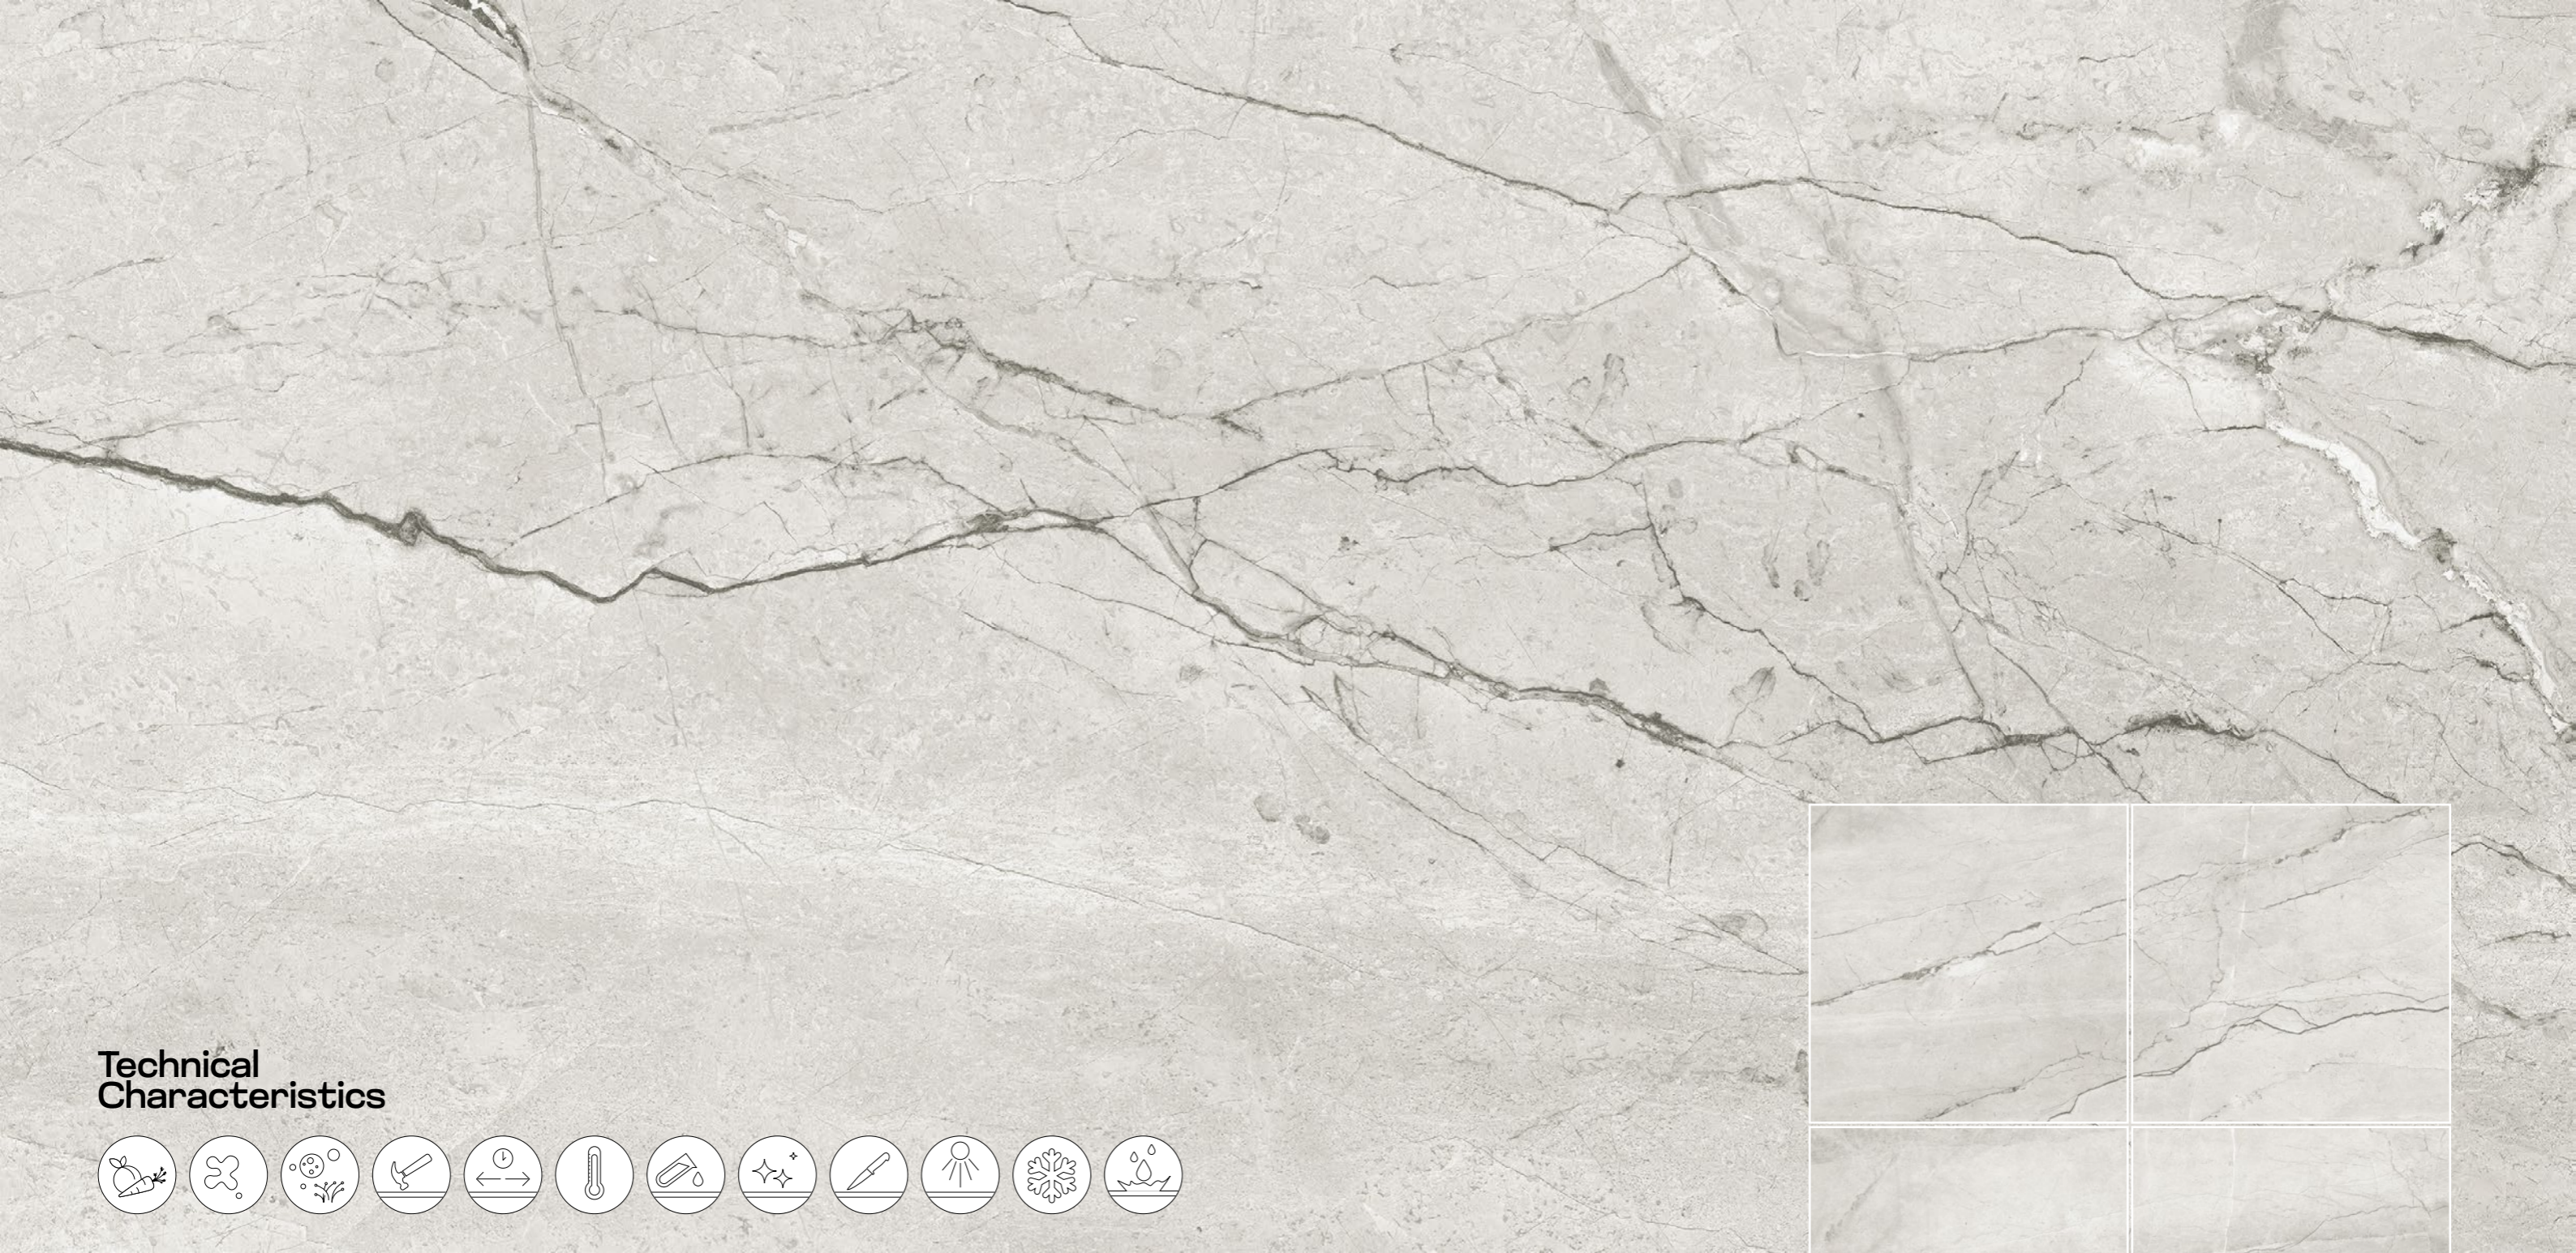

Technical
Characteristics

600X
600MM

Marble / Design
Stone⁺

Rustic / Finish
Matt

ELEGNET / Model
IVORY

R-6

URBANTIC
ARTISTIC MATTE SPLENDOR

Technical Characteristics