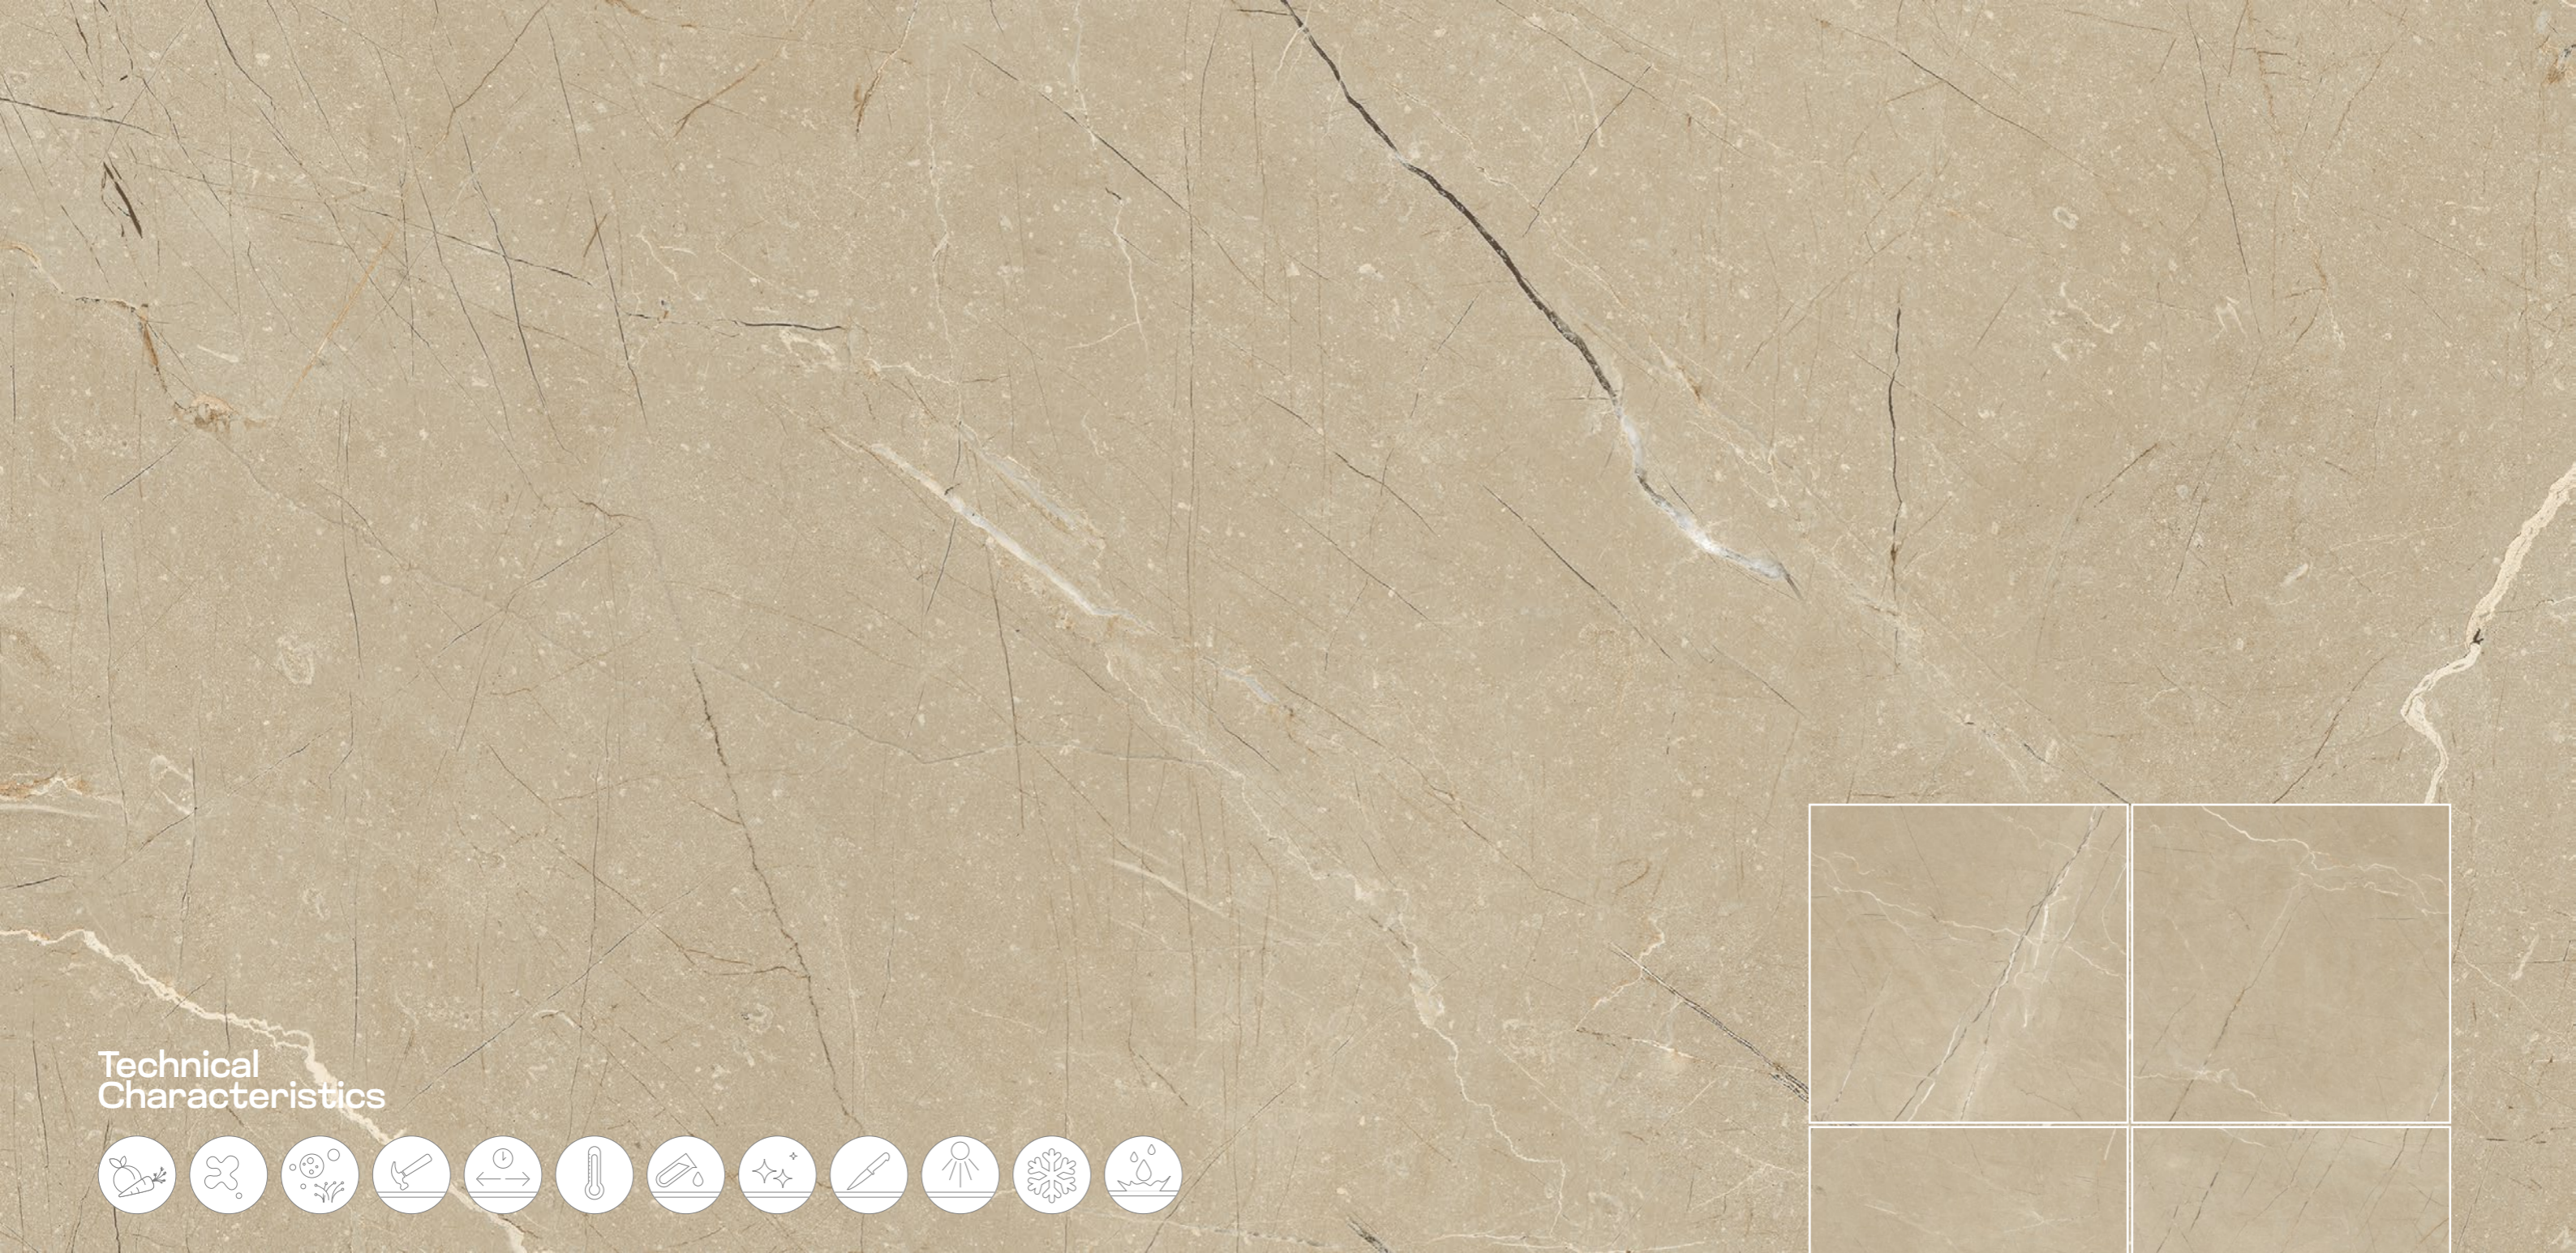

Technical
Characteristics