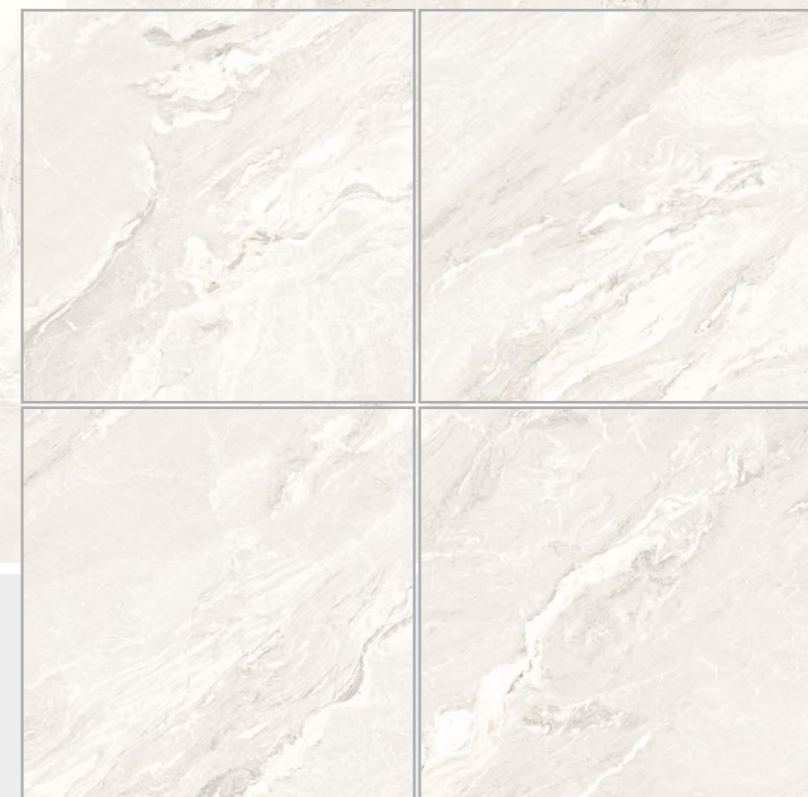

R-2

URBANTIC
ARTISTIC MATTE SPLENDOR

Technical
Characteristics

600X
600MM

Marble / Design
Stone⁺

Rustic / Finish
Matt

SYDNEY / Model
LIGHT

R-5