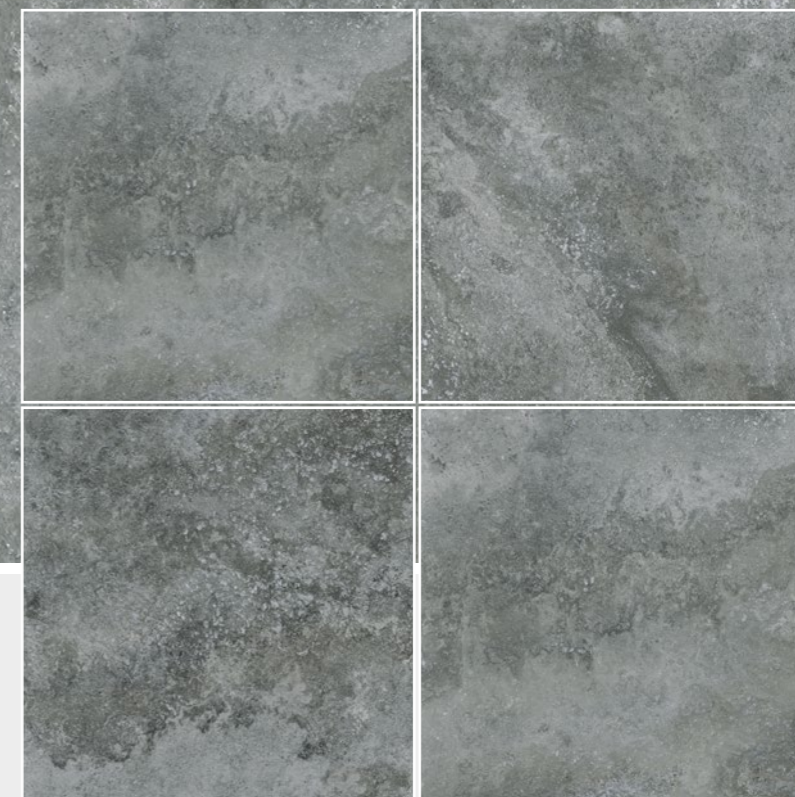

600X
600MM

Marble / Design
Stone⁺

Rustic / Finish
Matt

LEPIS / Model
GREY