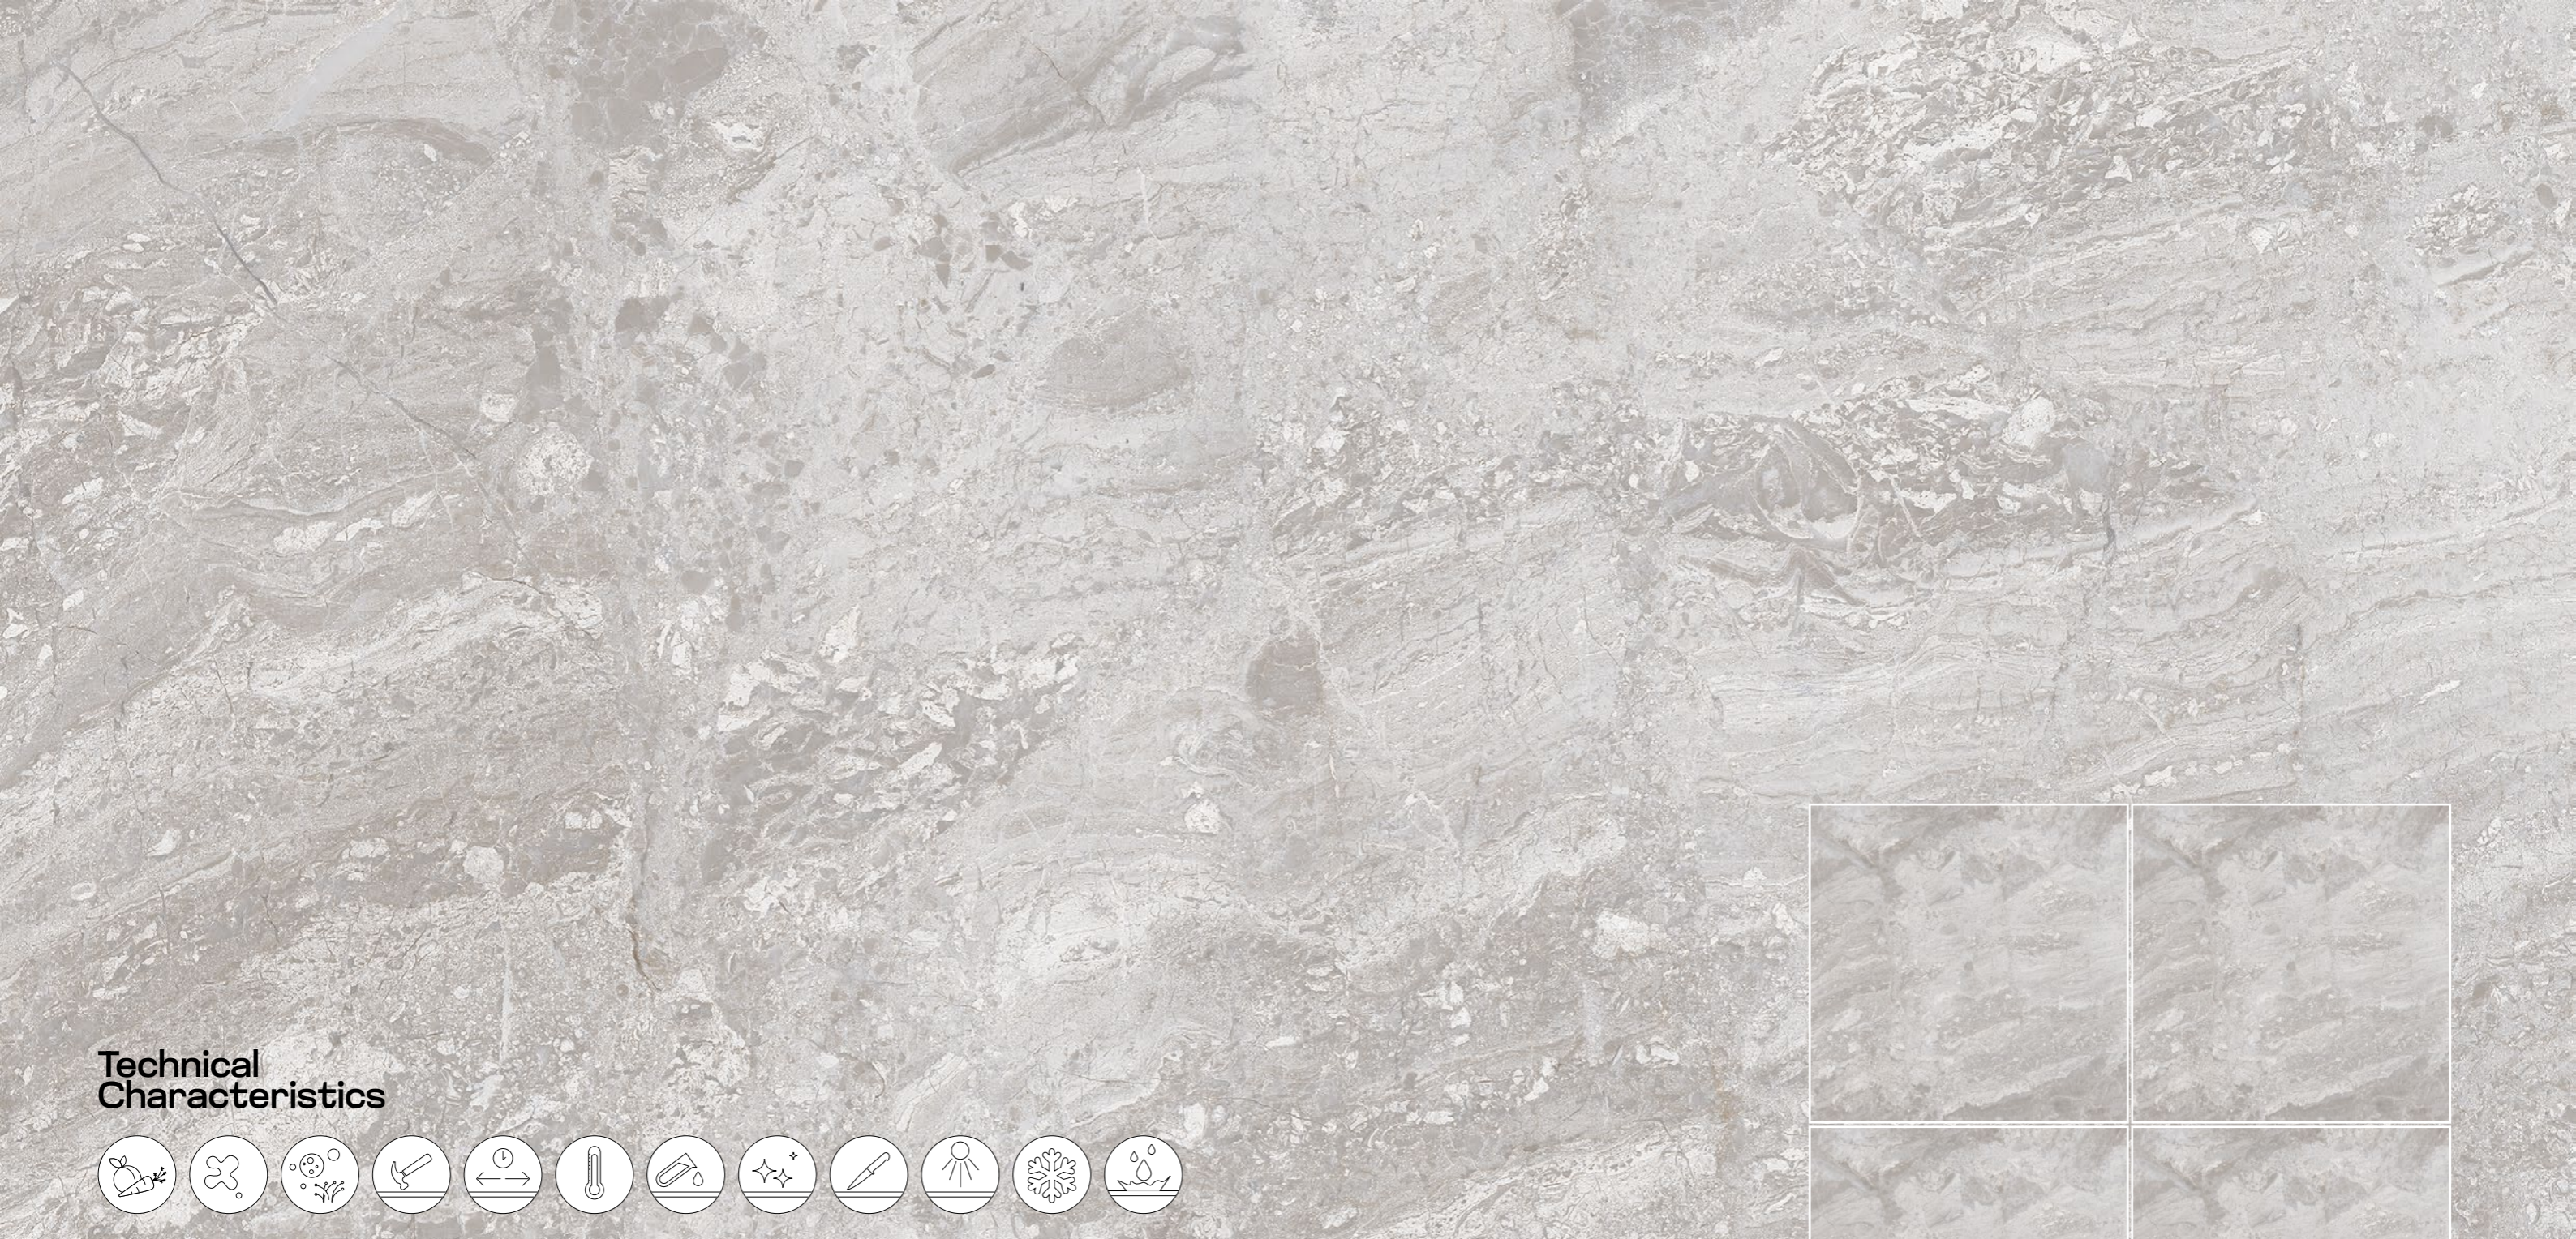

Technical
Characteristics

600X
600MM

Marble / Design
Stone⁺

Rustic / Finish
Matt

3083 / Model

URBANTIC
ARTISTIC MATTE SPLENDOR

Technical Characteristics

600X
600MM