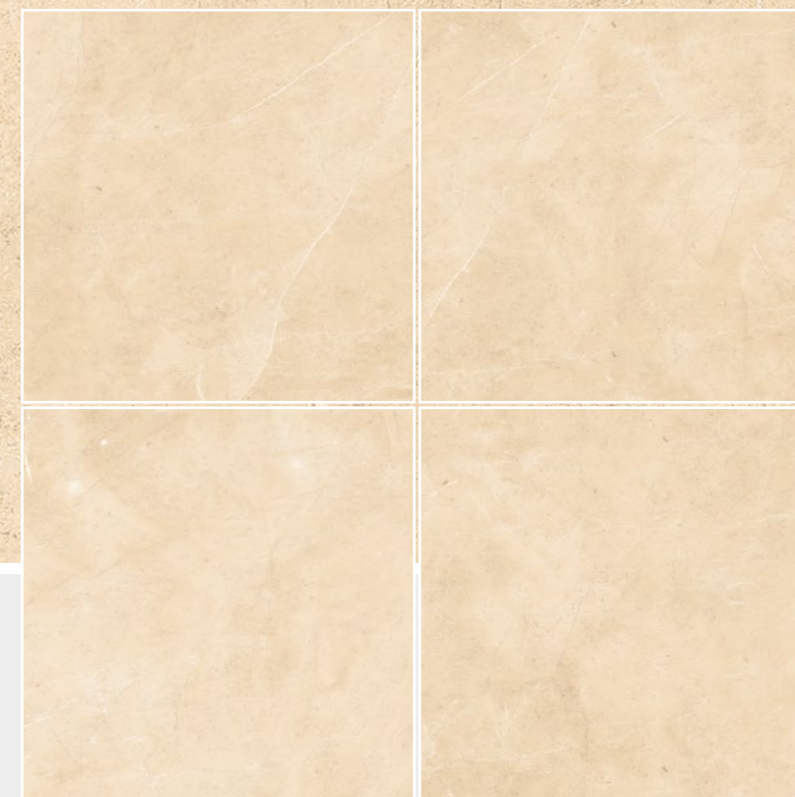

600X
600MM

Marble / Design
Stone⁺

Rustic / Finish
Matt

CAPRON / Model
CREMA