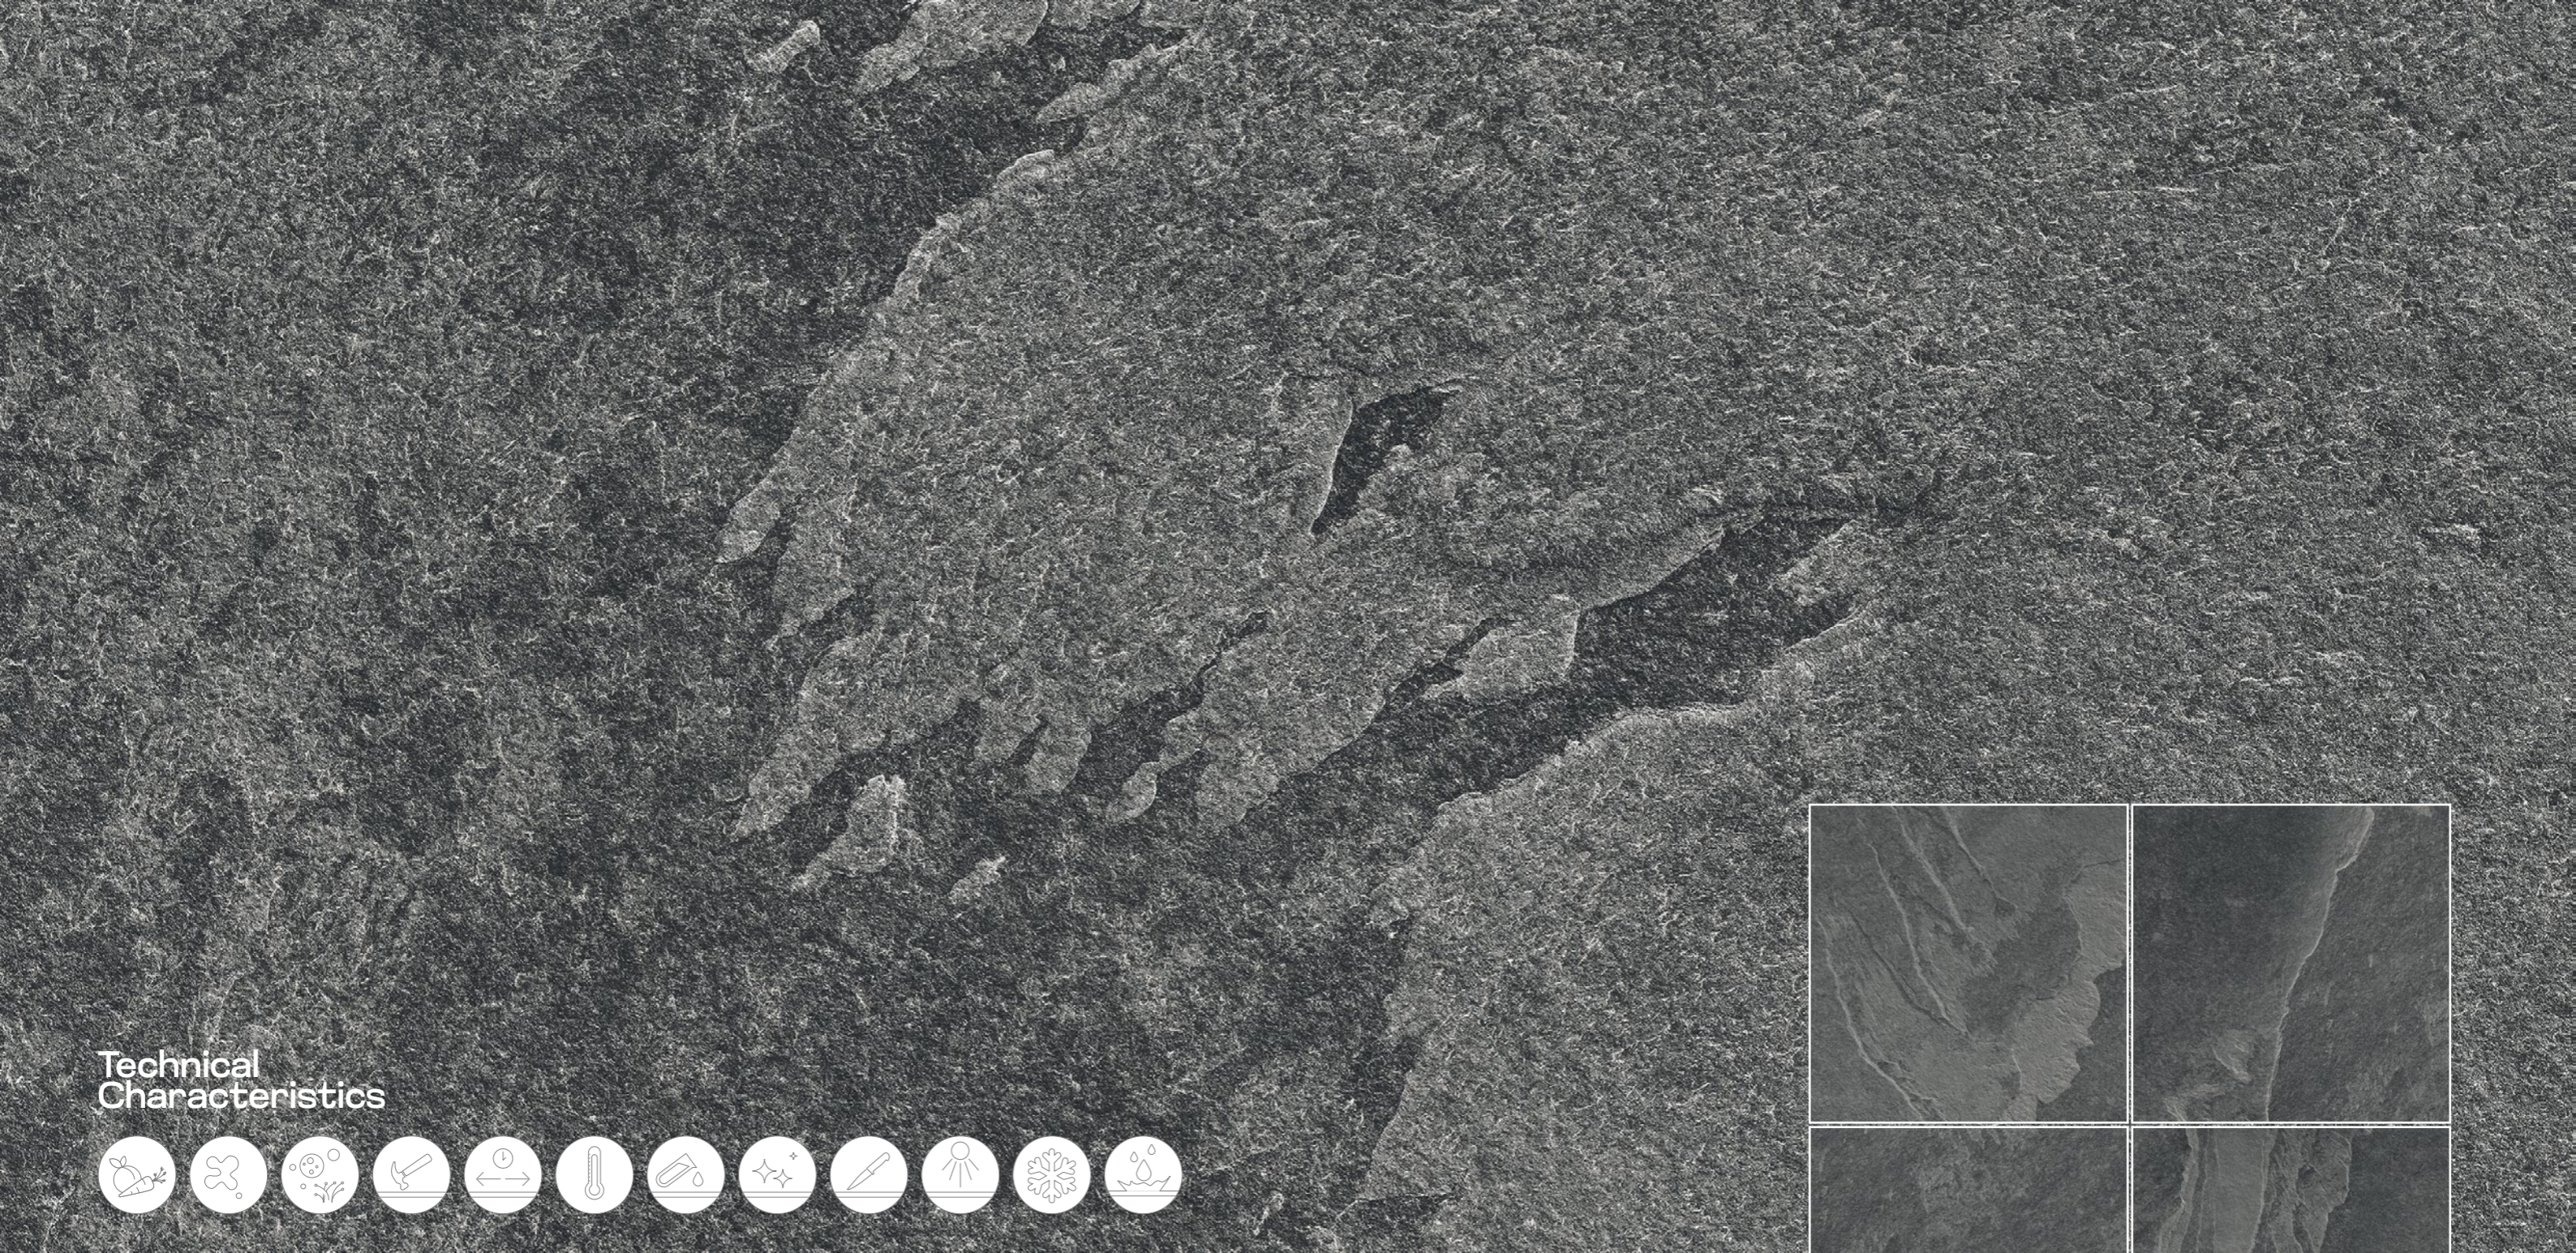

Technical Characteristics