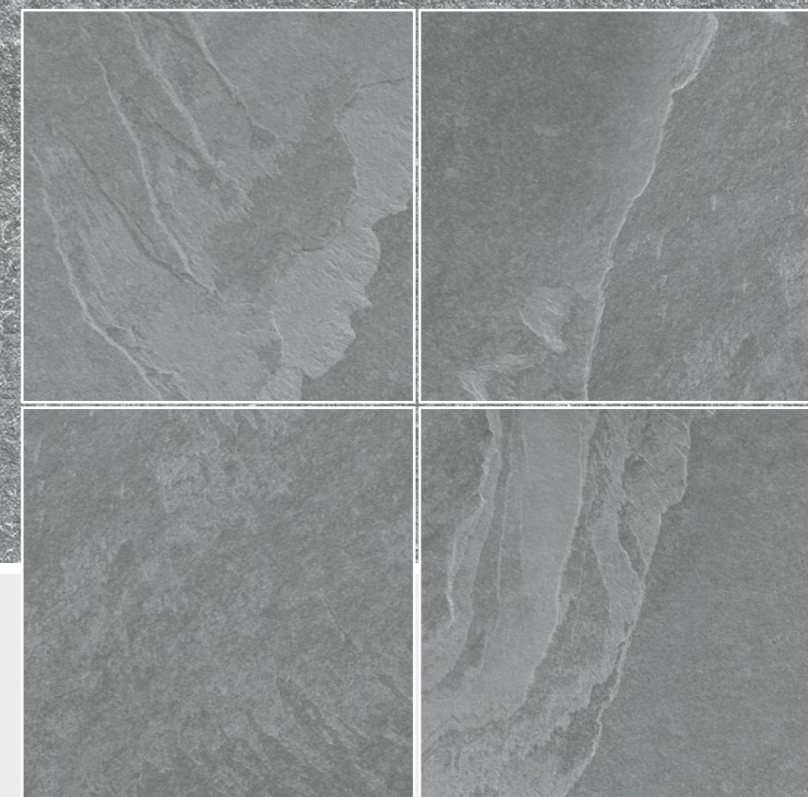

URBANTIC
ARTISTIC MATTE SPLENDOR

Design Exhibited /
▶ Slate Brown

Technical Characteristics

600X
600MM

Marble / Design
Stone⁺

Rustic / Finish
Matt

URBAN / Model
GRIS

R-6