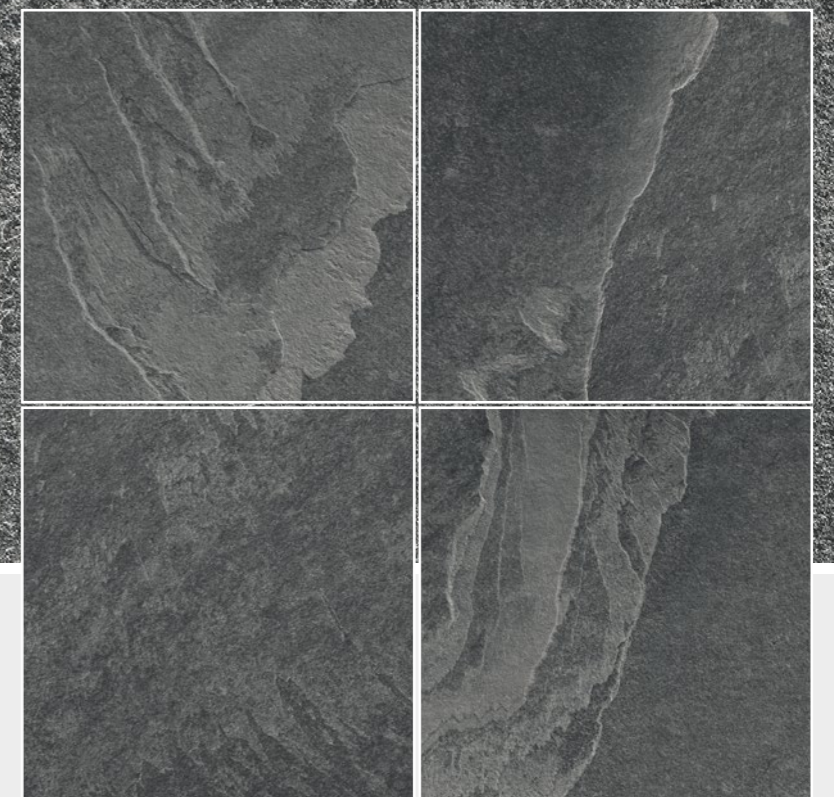

URBANTIC
ARTISTIC MATTE SPLENDOR

Technical Characteristics

600X
600MM

Marble / Design
Stone⁺

Rustic / Finish
Matt

URBAN
NERO / Model

R-7

URBANTIC
ARTISTIC MATTE SPLENDOR