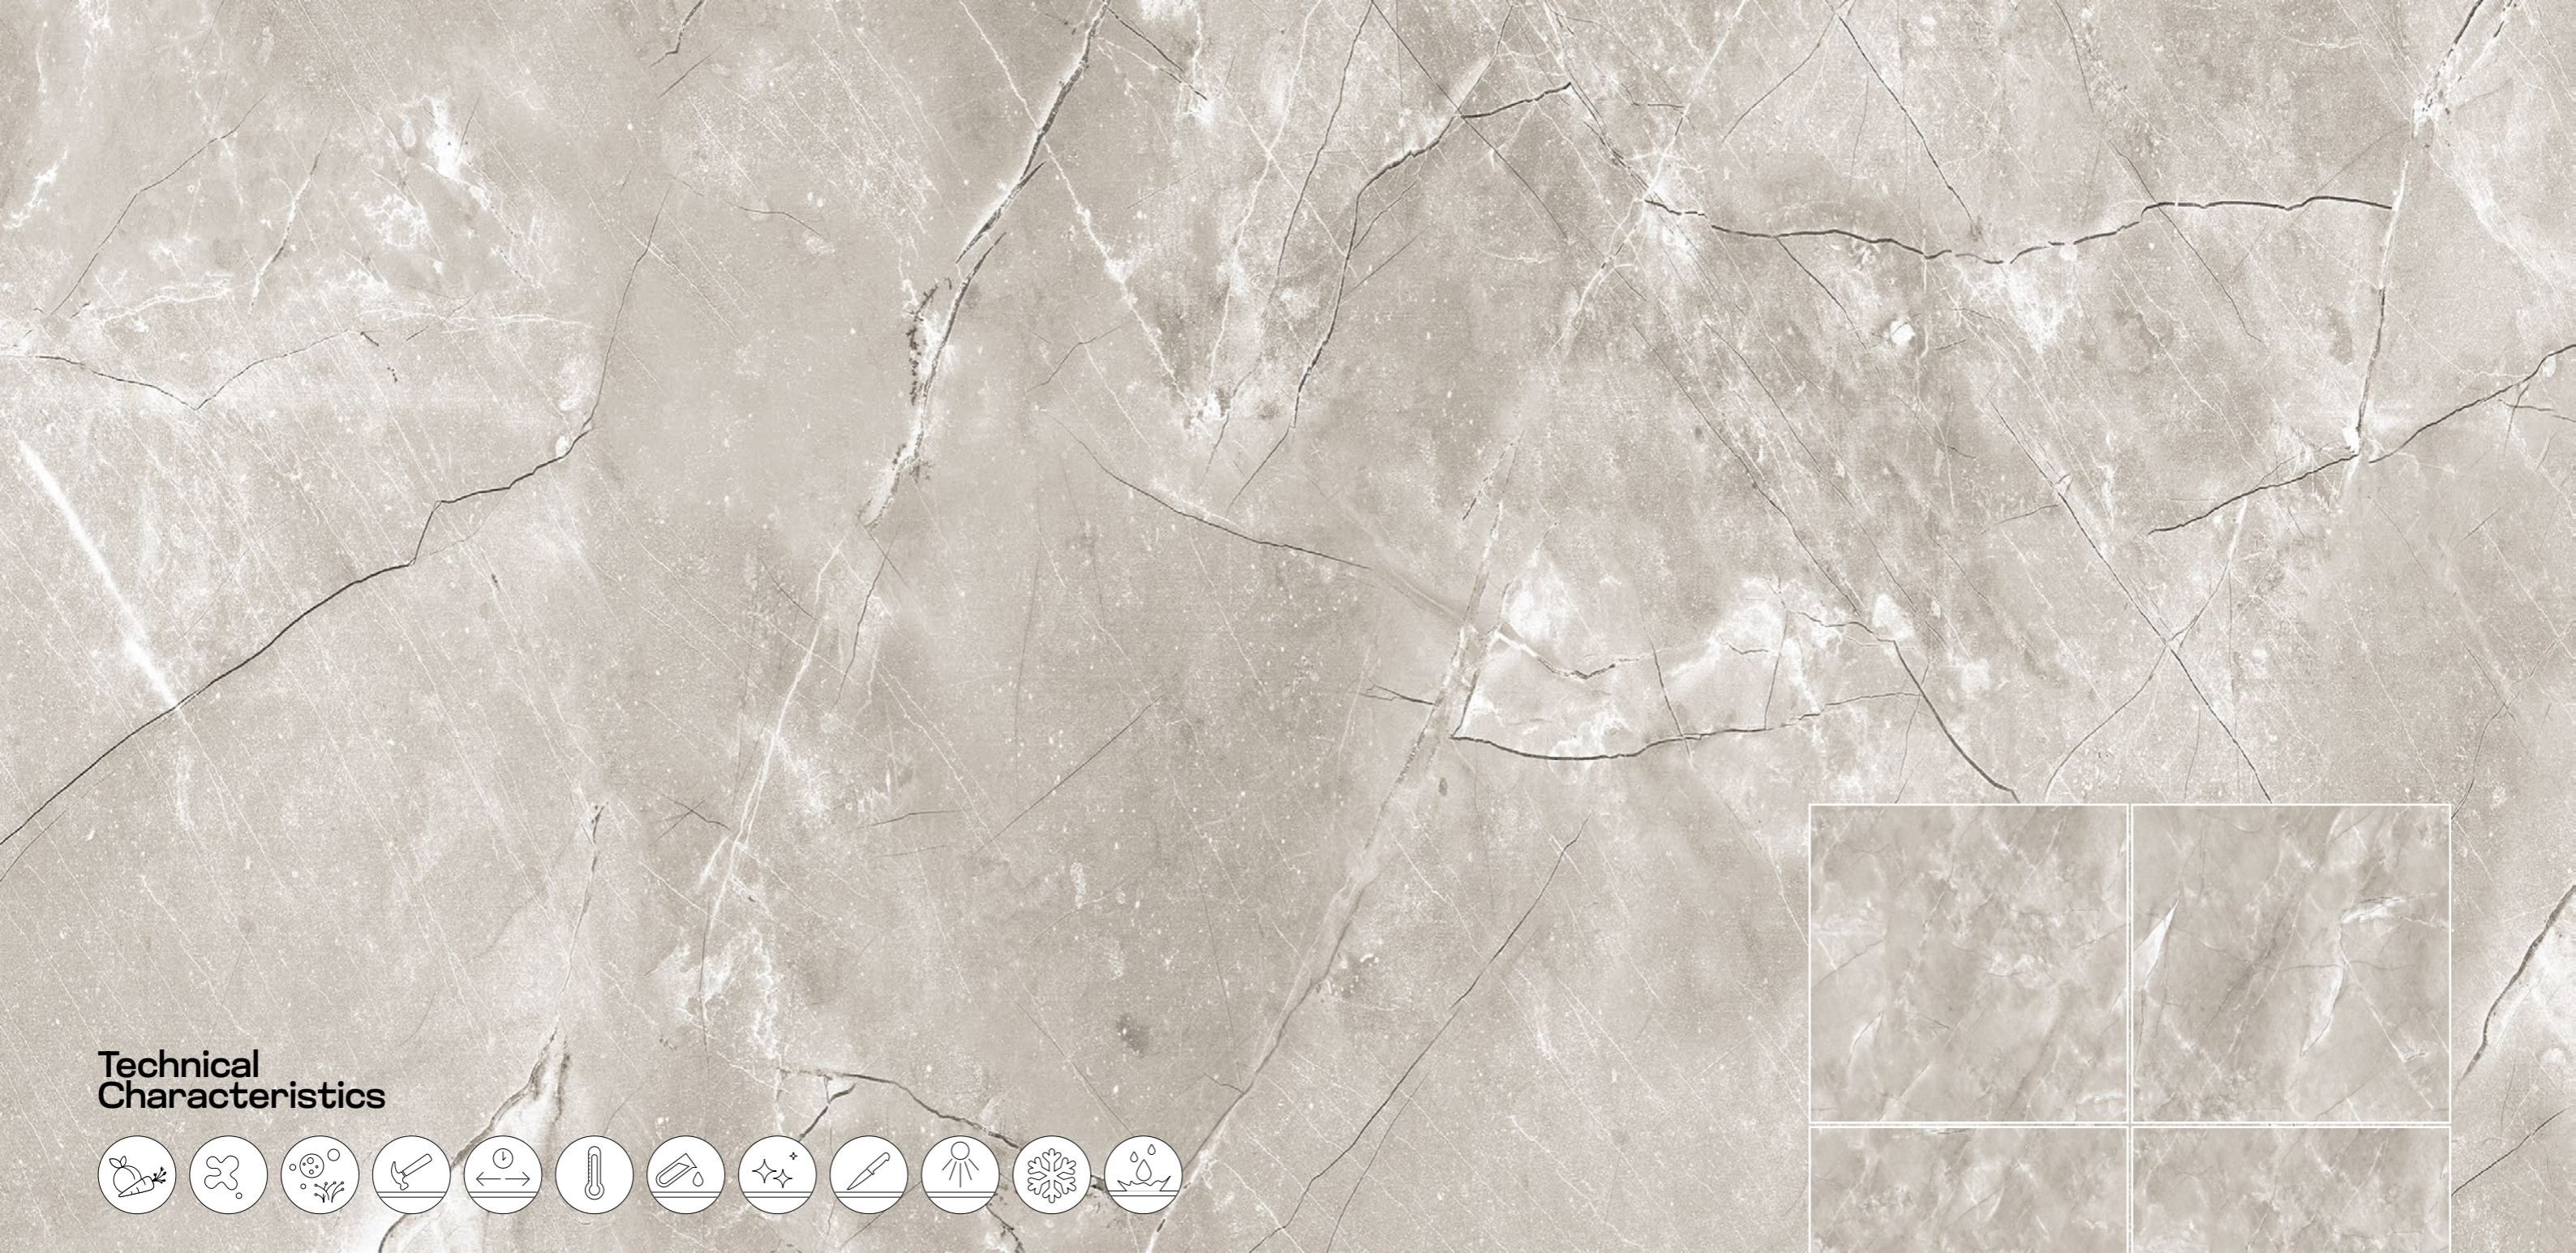

Technical Characteristics