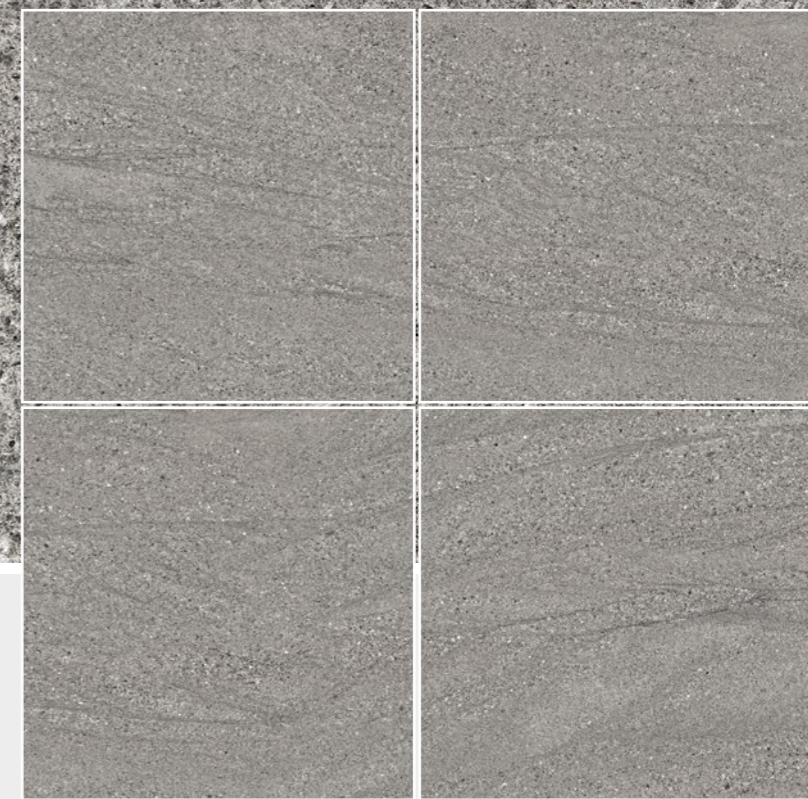

600X
600MM

Marble / Design
Stone⁺

Rustic / Finish
Matt

MAJASTY / Model
GREY