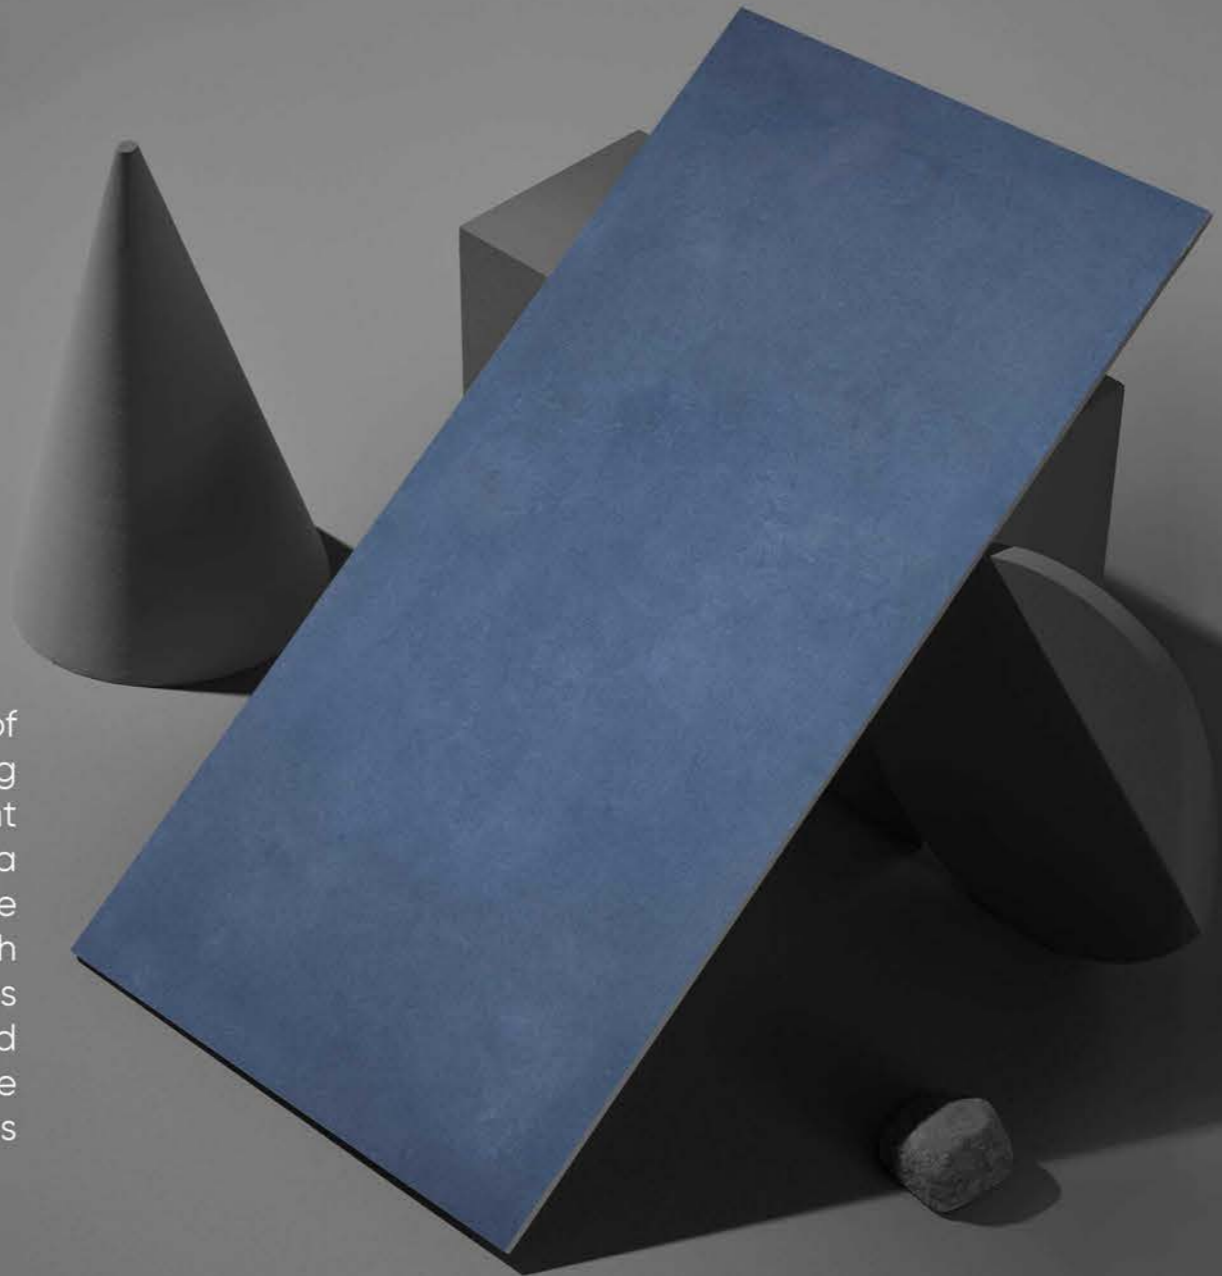

whether it's a luxurious bathroom, a chic living area, or a sophisticated office—our collection ensures that every surface exudes a sense of refined beauty.

TINT DECOR COLLECTION

600x
1200mm

This collection showcases an elegant range of tiles with subtle tinted hues, designed to bring a sophisticated charm to any setting. The Tint Décor series blends soft, modern tones with a smooth finish, creating a harmonious balance of style and serenity. Perfect for both contemporary and classic interiors, these tiles add a refined touch to residential and commercial spaces alike. Transform your space with the understated luxury and timeless beauty of the Tint Decor Tile.