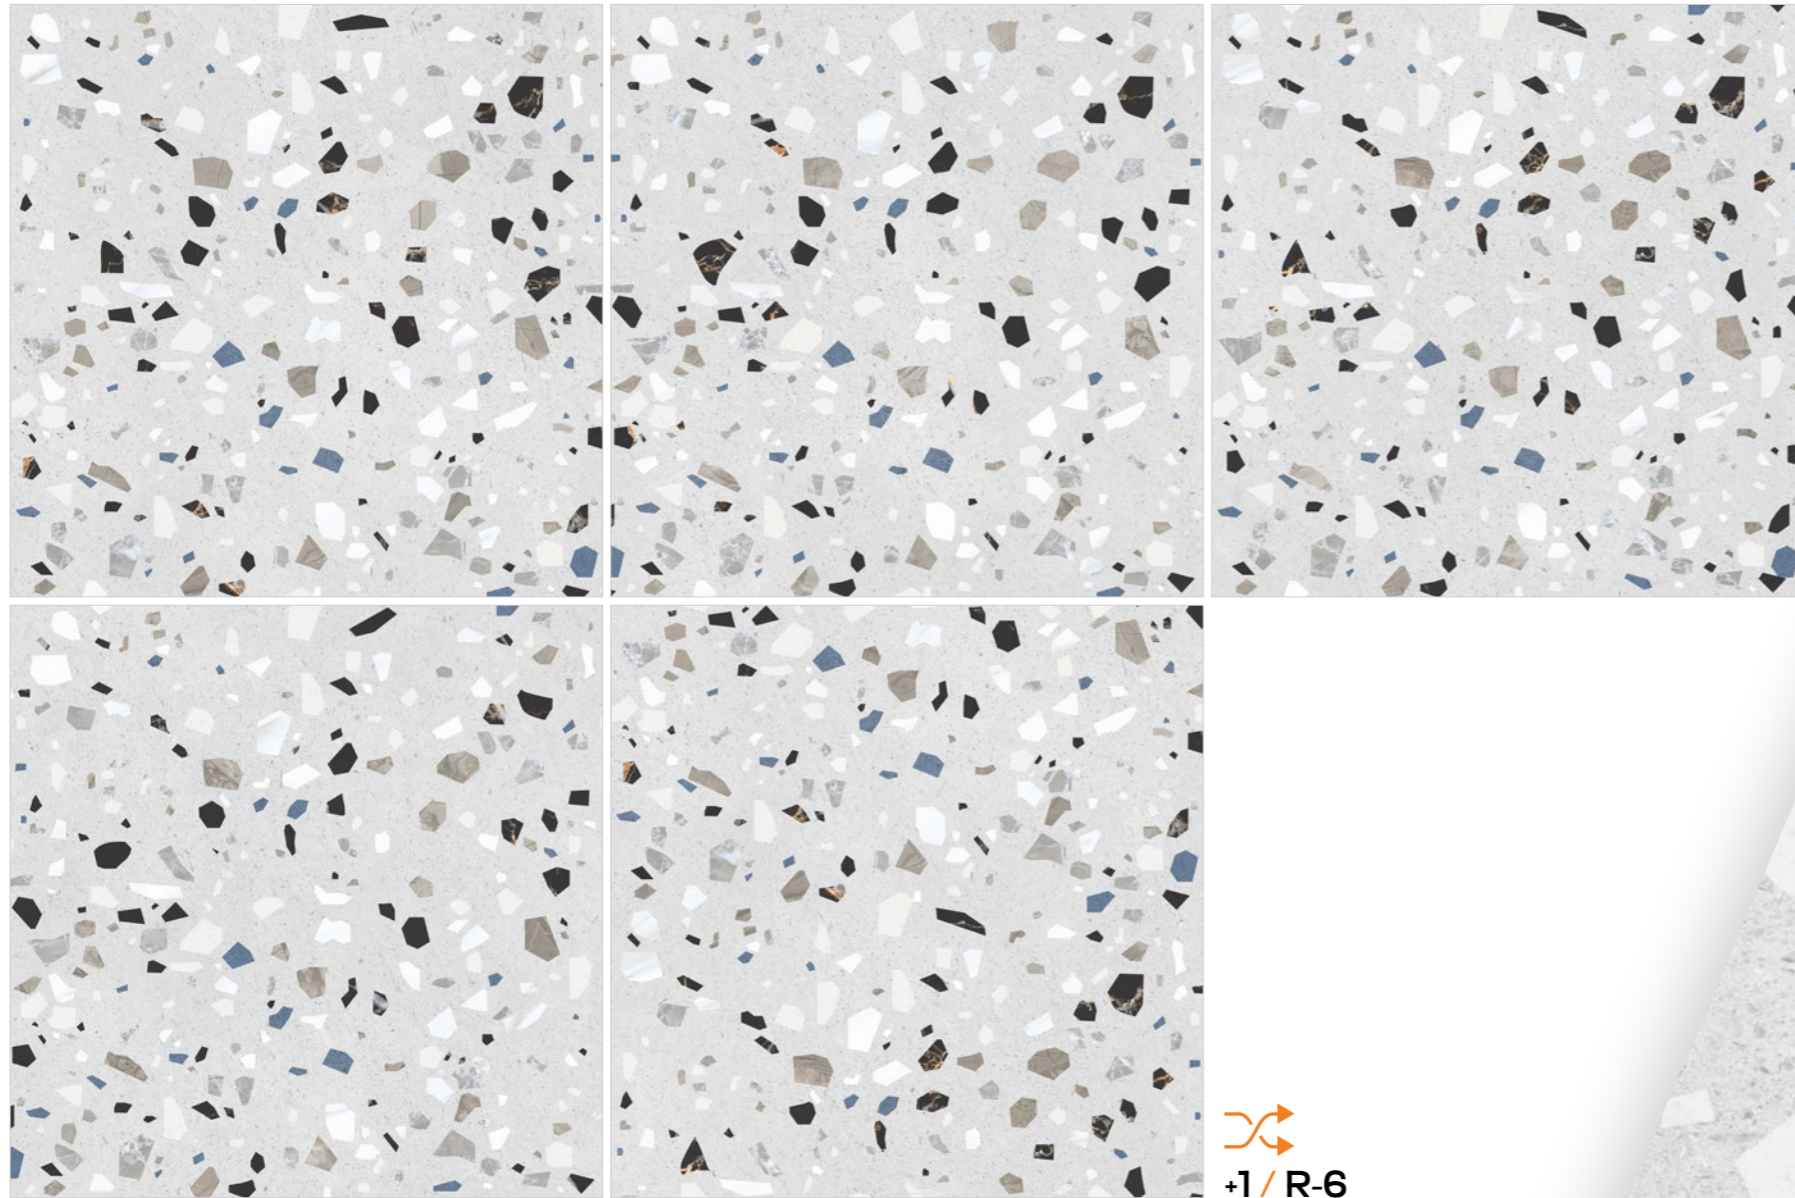

QUARTZITE

CONTEMPORARY MOSAIC MARVELS

+1 / R-6

Model

TERRA-10

Finish / Design /
Rustic Matt Terrazzo

600X
600MM