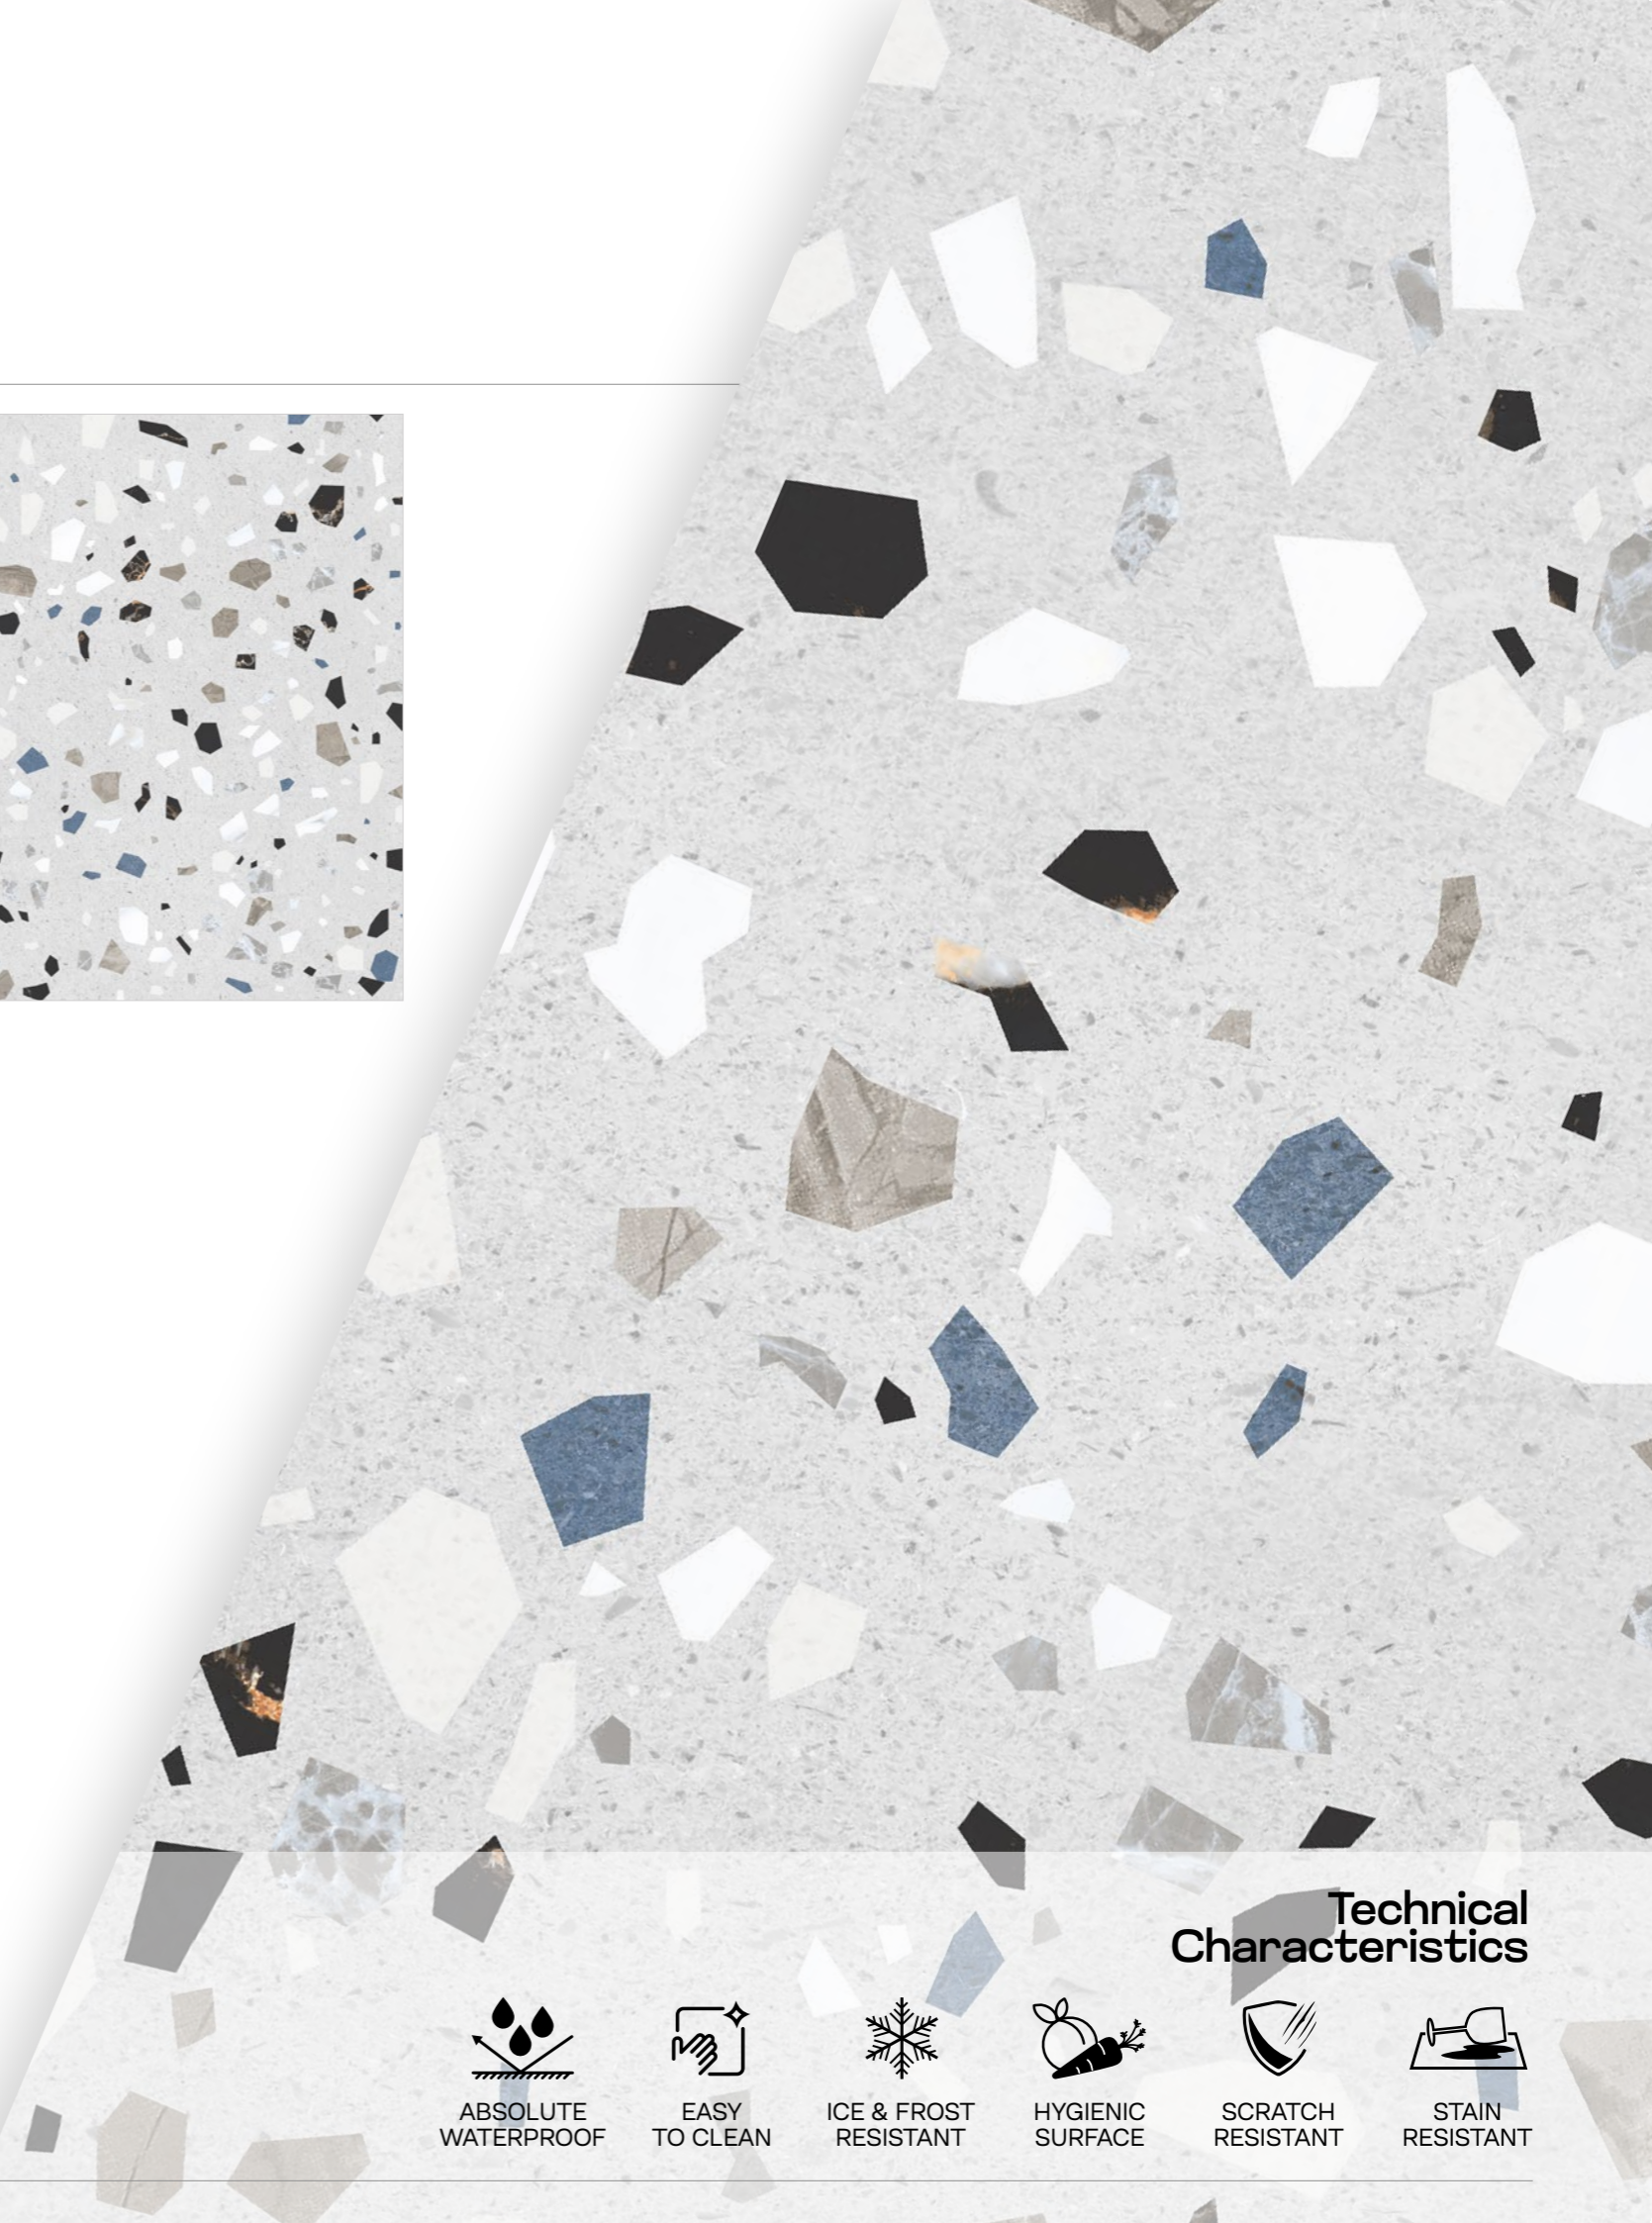

CONTEMPORARY MOSAIC MARVELS

+1 / R-6

Model

TERRA-10

Finish / Design /
Rustic Matt Terrazzo

600X
600MM

Technical Characteristics

ABSOLUTE
WATERPROOF