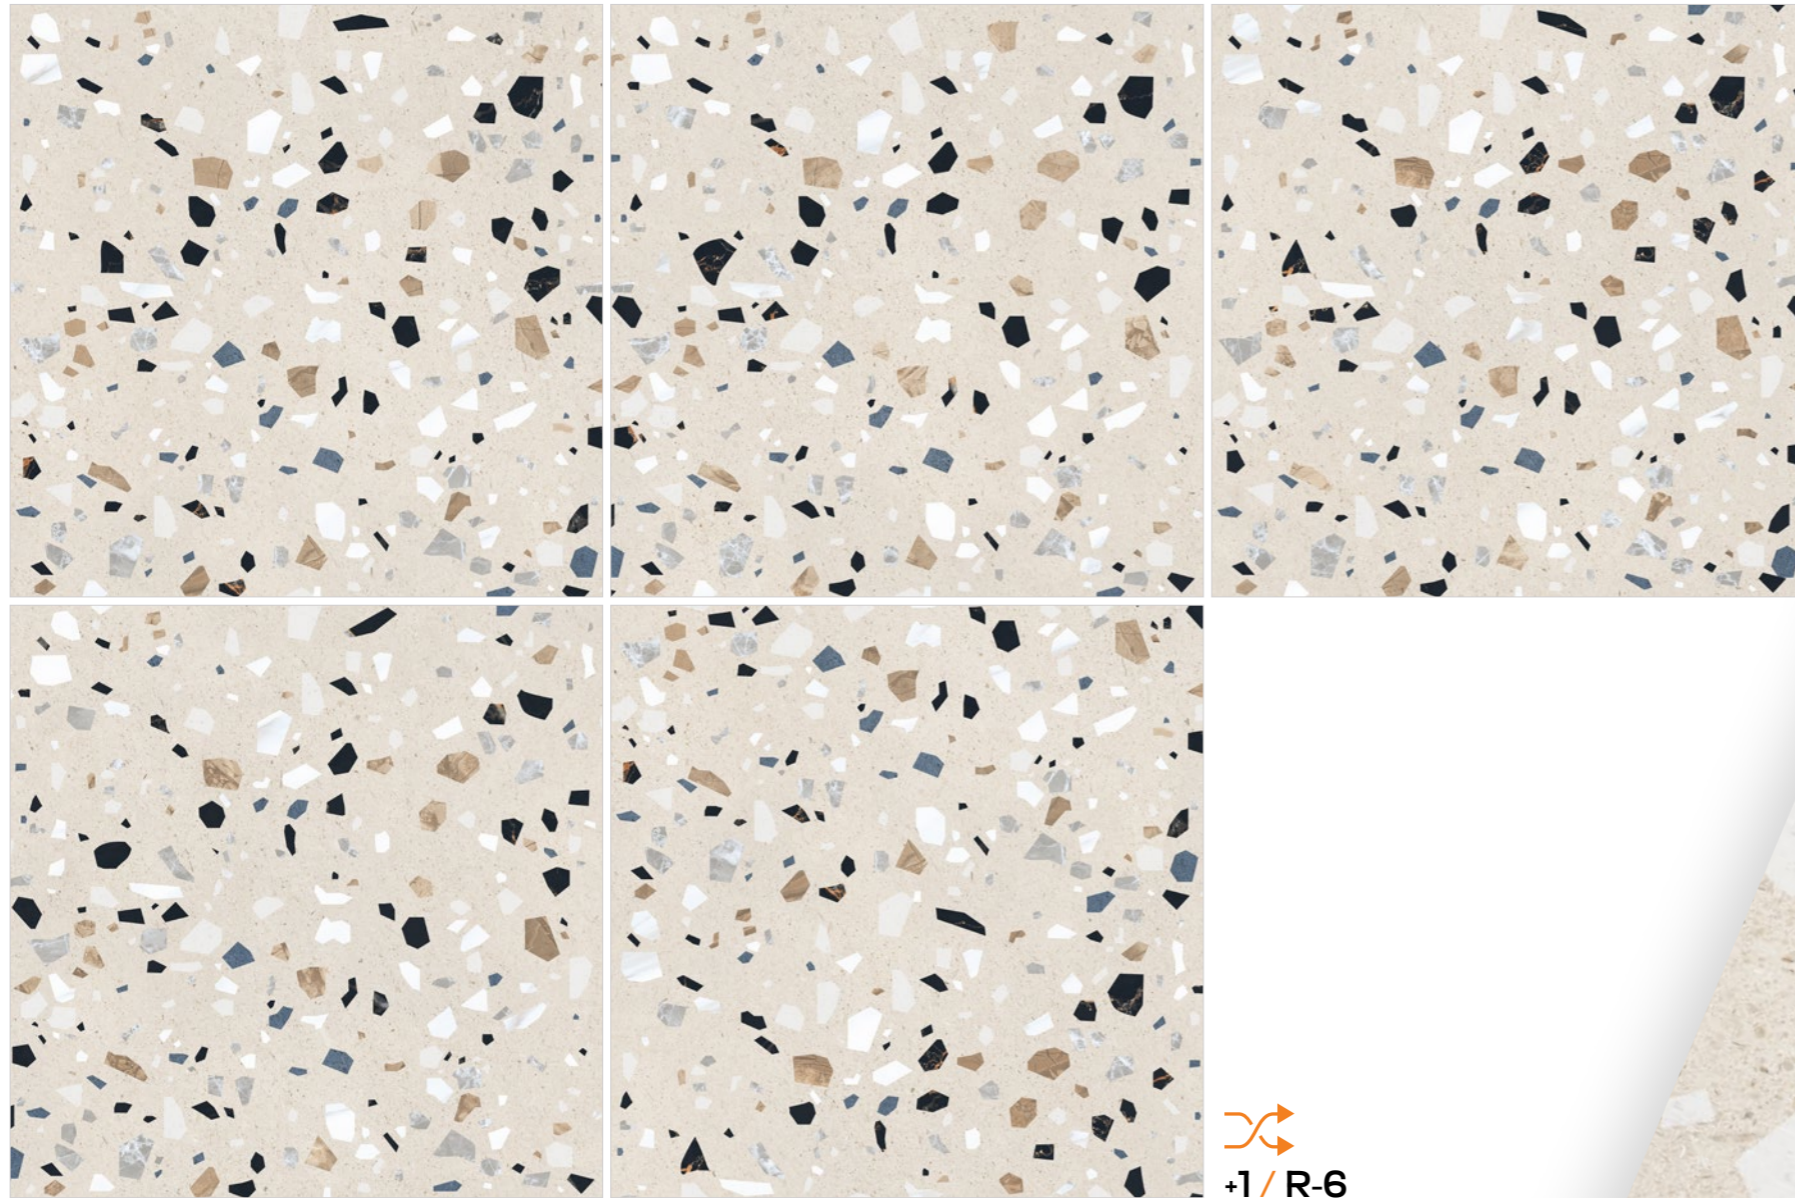

QUARTZITE

CONTEMPORARY MOSAIC MARVELS

+1 / R-6

Model

TERRA-12

Finish / Design /
Rustic Matt Terrazzo

600X
600MM