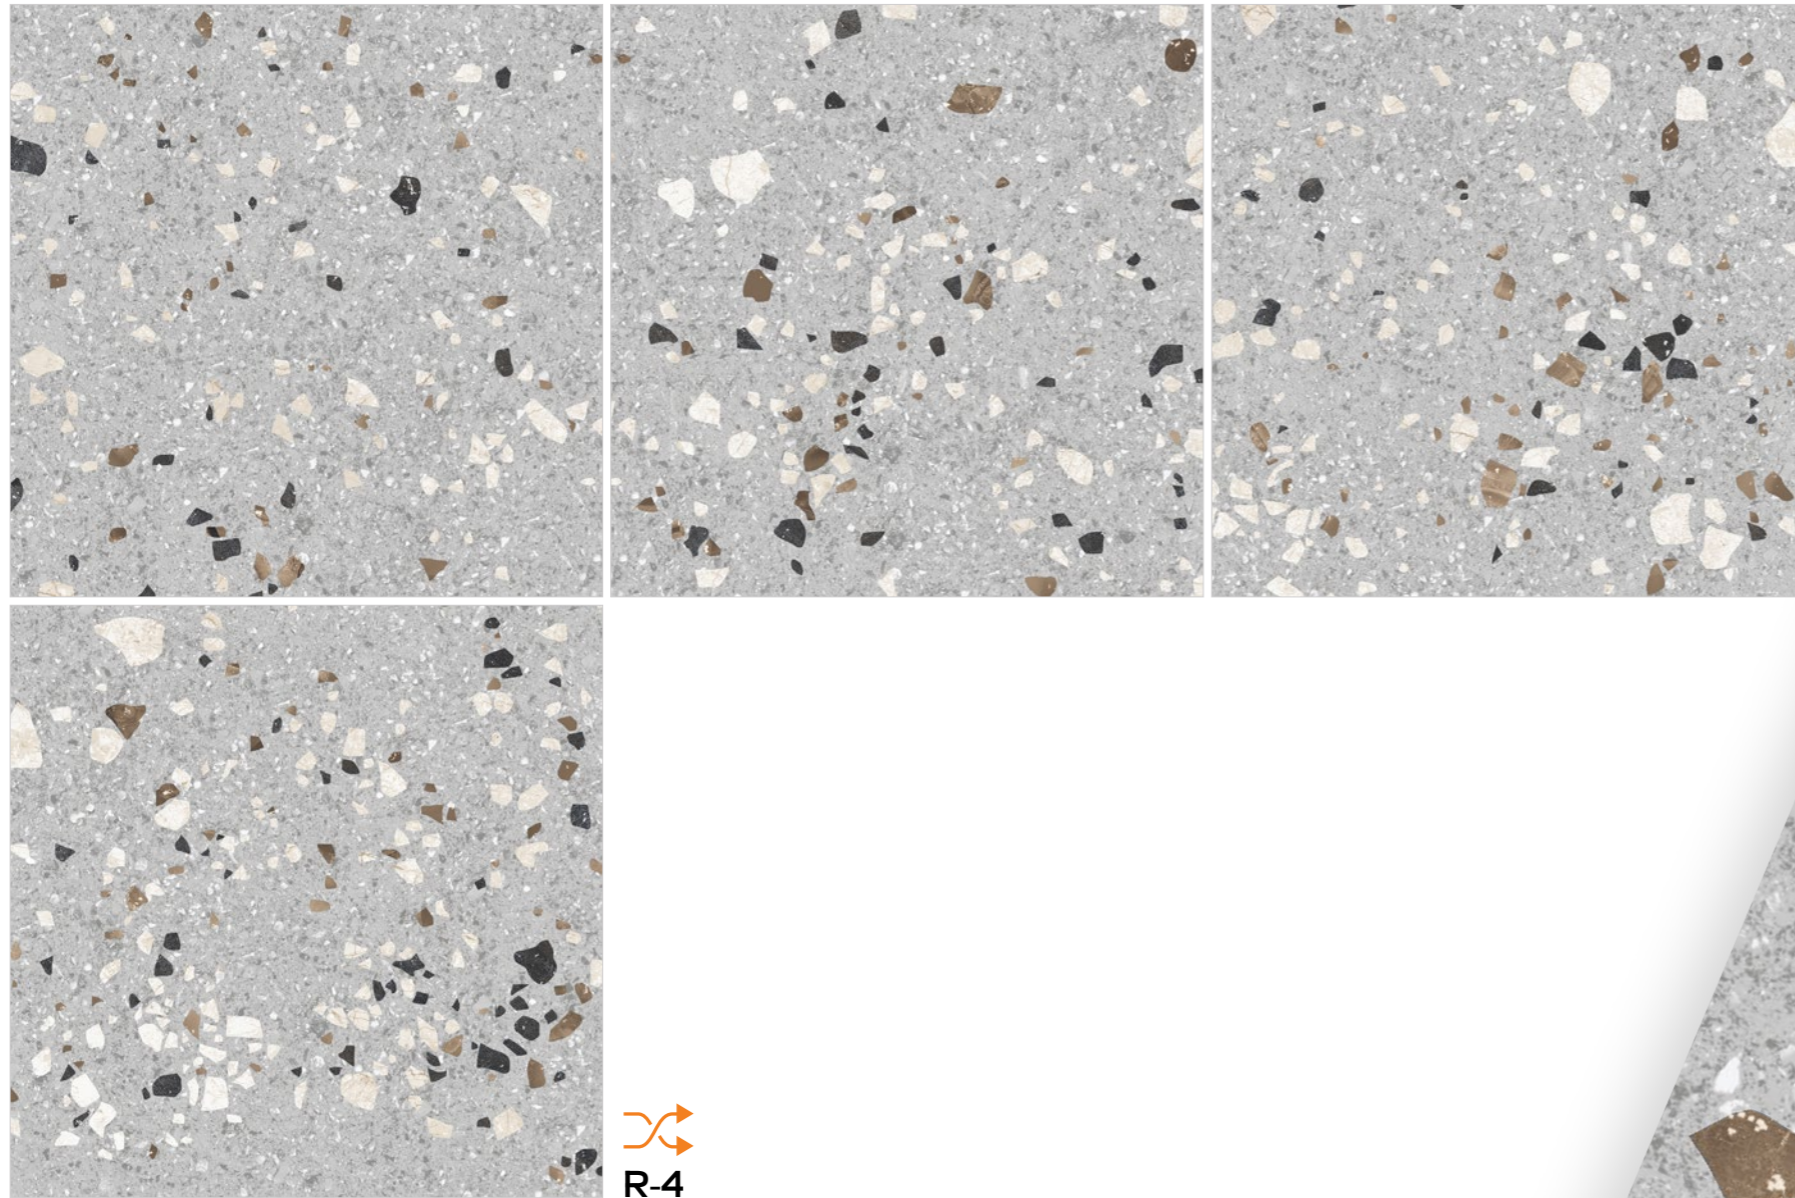

QUARTZITE

CONTEMPORARY MOSAIC MARVELS

R-4

Model

TERRA-14

Finish / Rustic Matt   Design / Terrazzo

600X
600MM