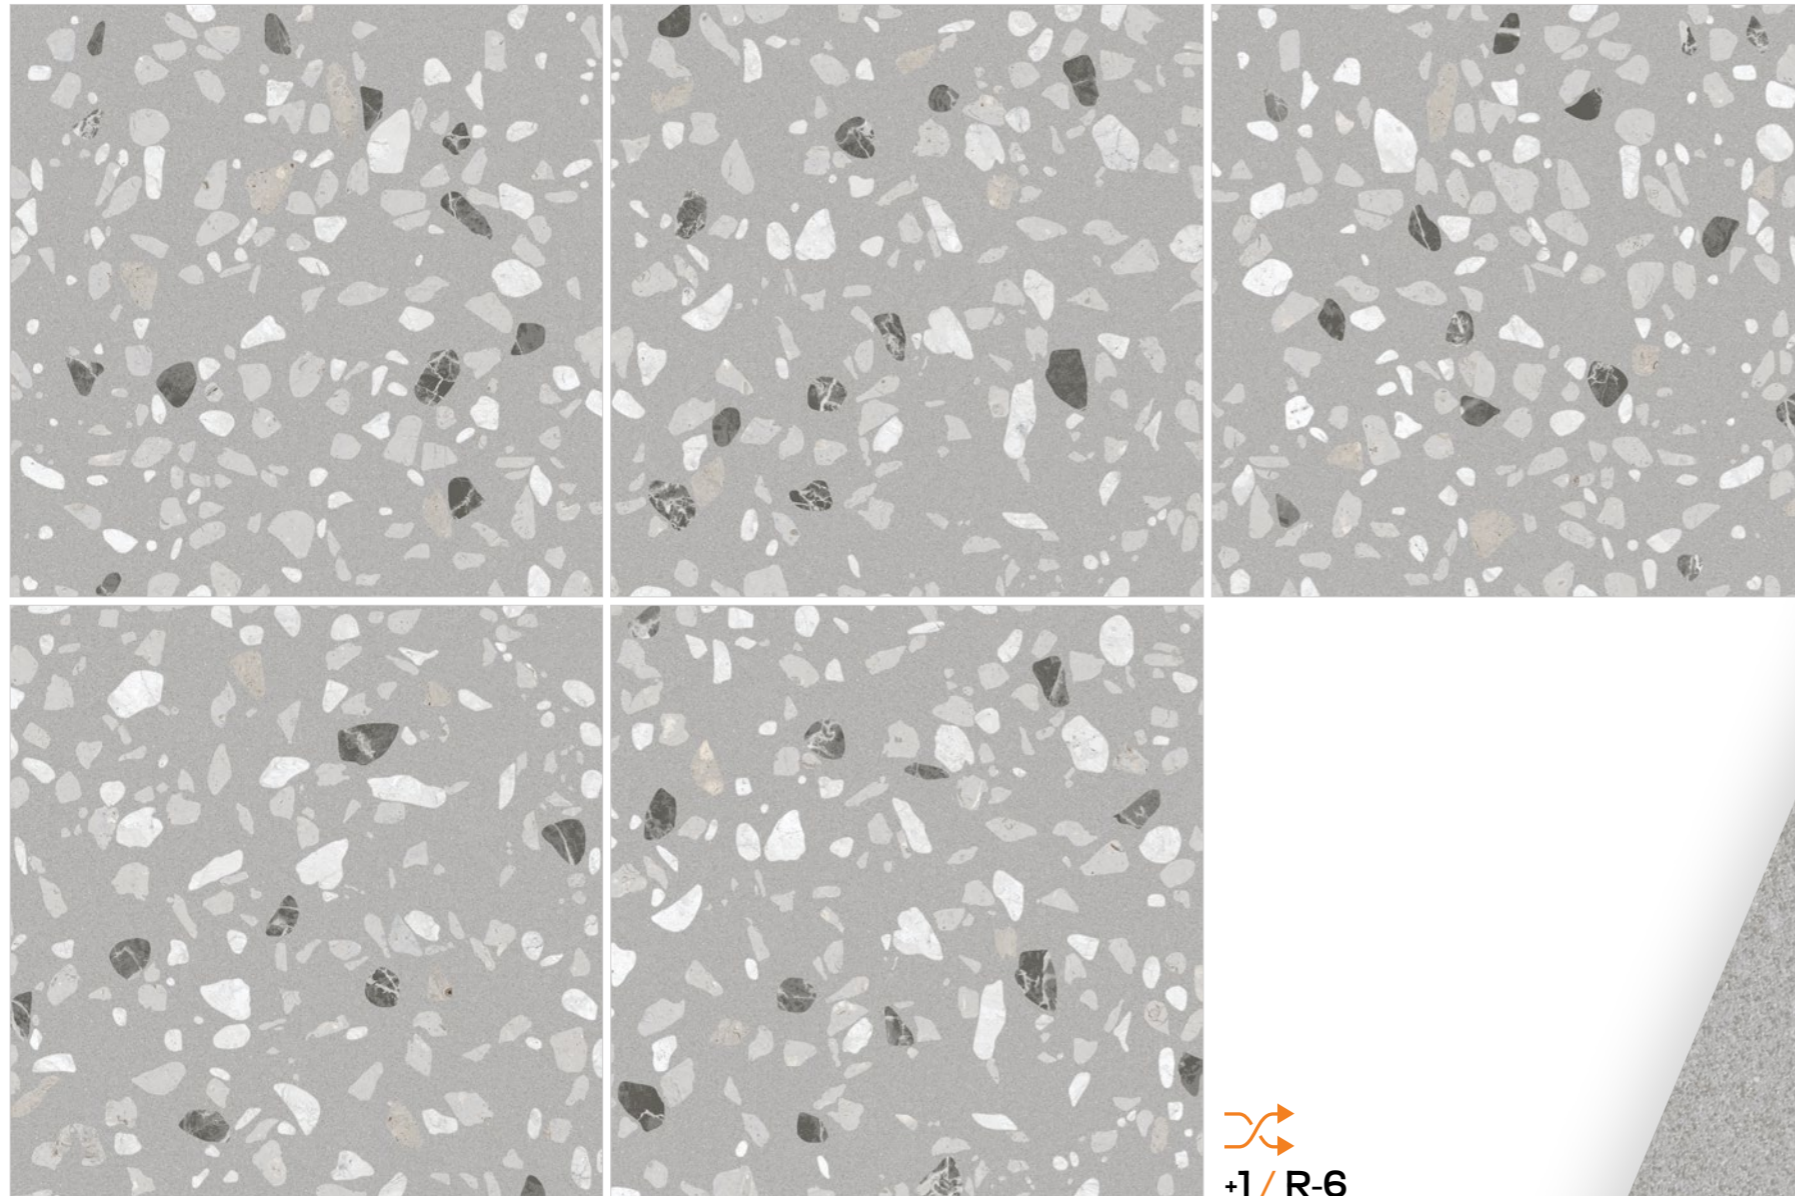

QUARTZITE

CONTEMPORARY MOSAIC MARVELS

+1 / R-6

Model

TERRA-7

Finish / Design /
Rustic Matt Terrazzo

600X
600MM