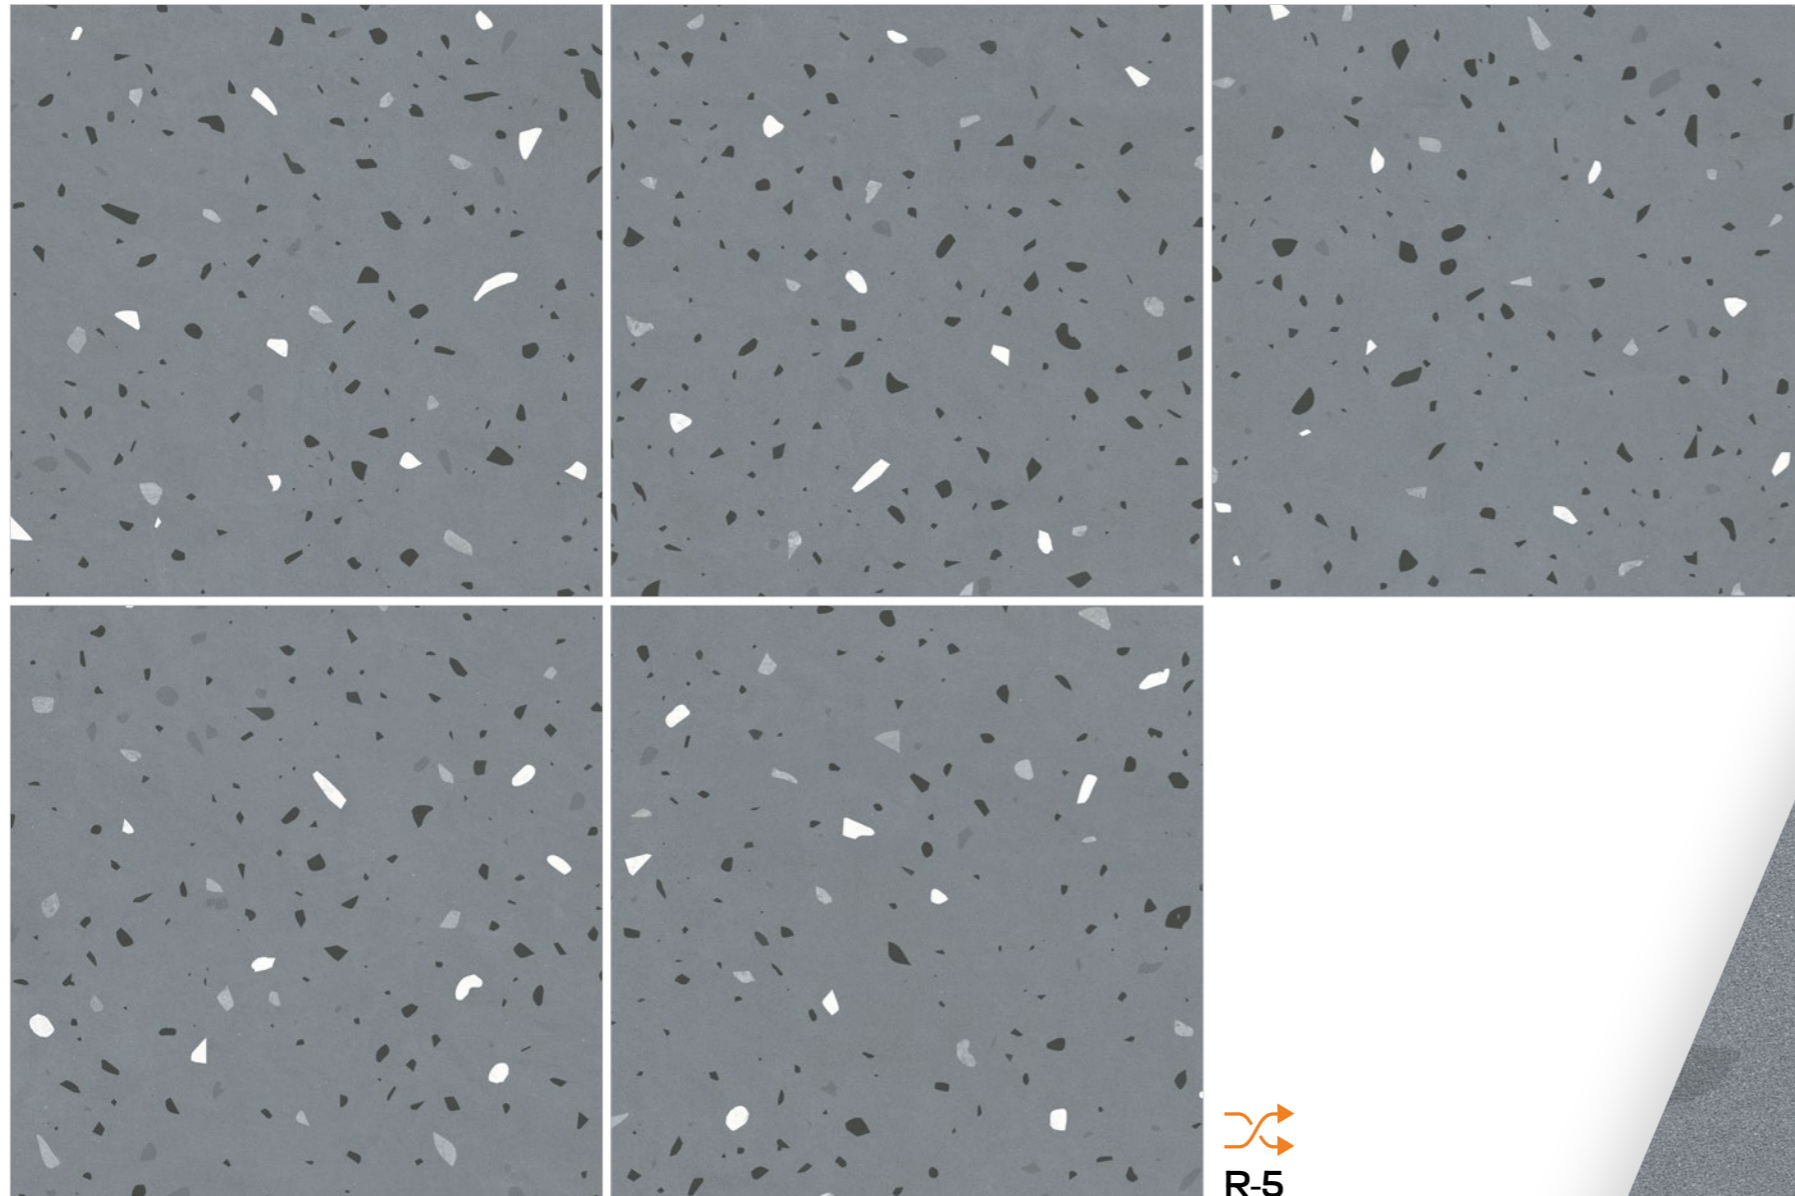

QUARTZITE

CONTEMPORARY MOSAIC MARVELS

Model

LEAD MINK

Finish /
Rustic Matt

Design /
Terrazzo

600X
600MM

Technical Characteristics

ABSOLUTE
WATERPROOF

EASY
TO CLEAN

ICE & FROST
RESISTANT

HYGIENIC
SURFACE

SCRATCH
RESISTANT

STAIN
RESISTANT