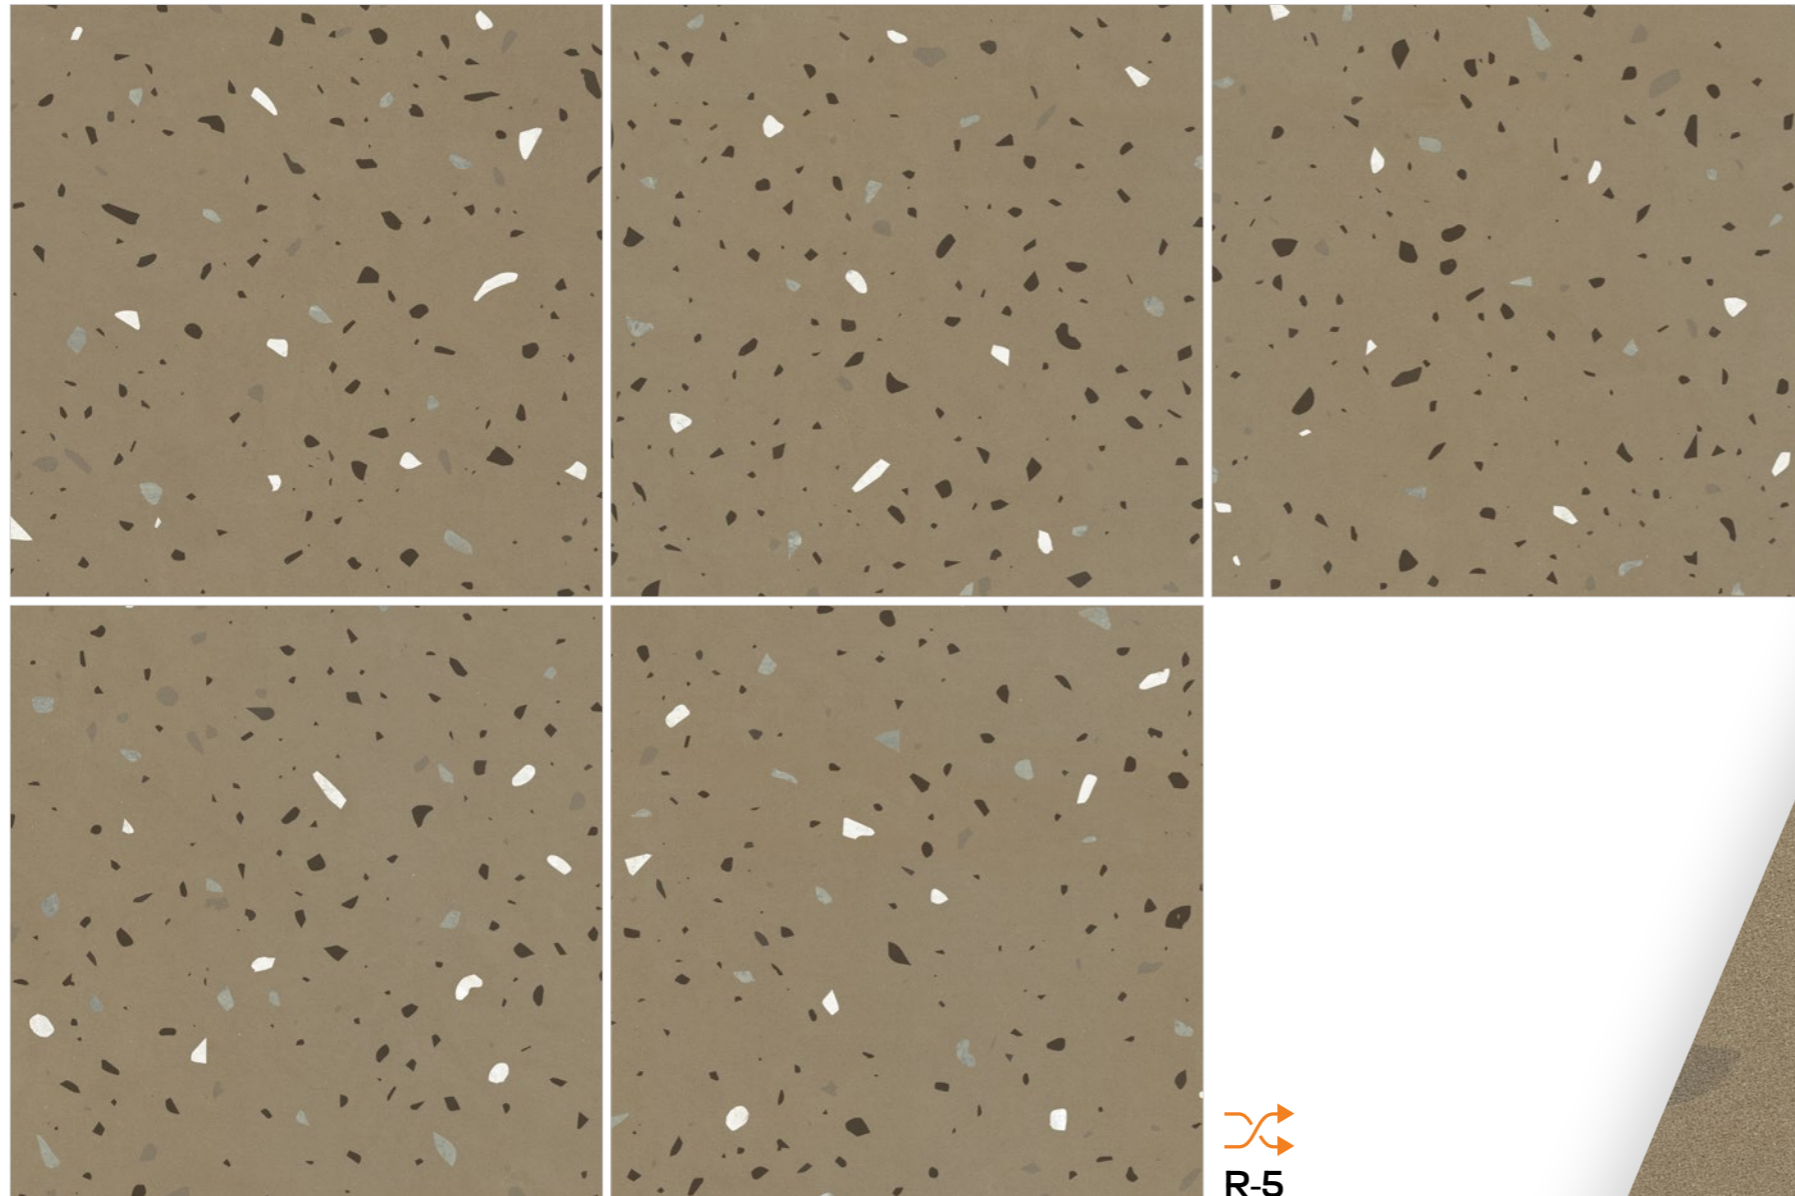

QUARTZITE

CONTEMPORARY MOSAIC MARVELS

R-5

Model

LEAD CEDAR

Finish /
Rustic Matt

Design /
Terrazzo

600X
600MM

Technical Characteristics

ABSOLUTE
WATERPROOF

EASY
TO CLEAN

ICE & FROST
RESISTANT

HYGIENIC
SURFACE

SCRATCH
RESISTANT

STAIN
RESISTANT