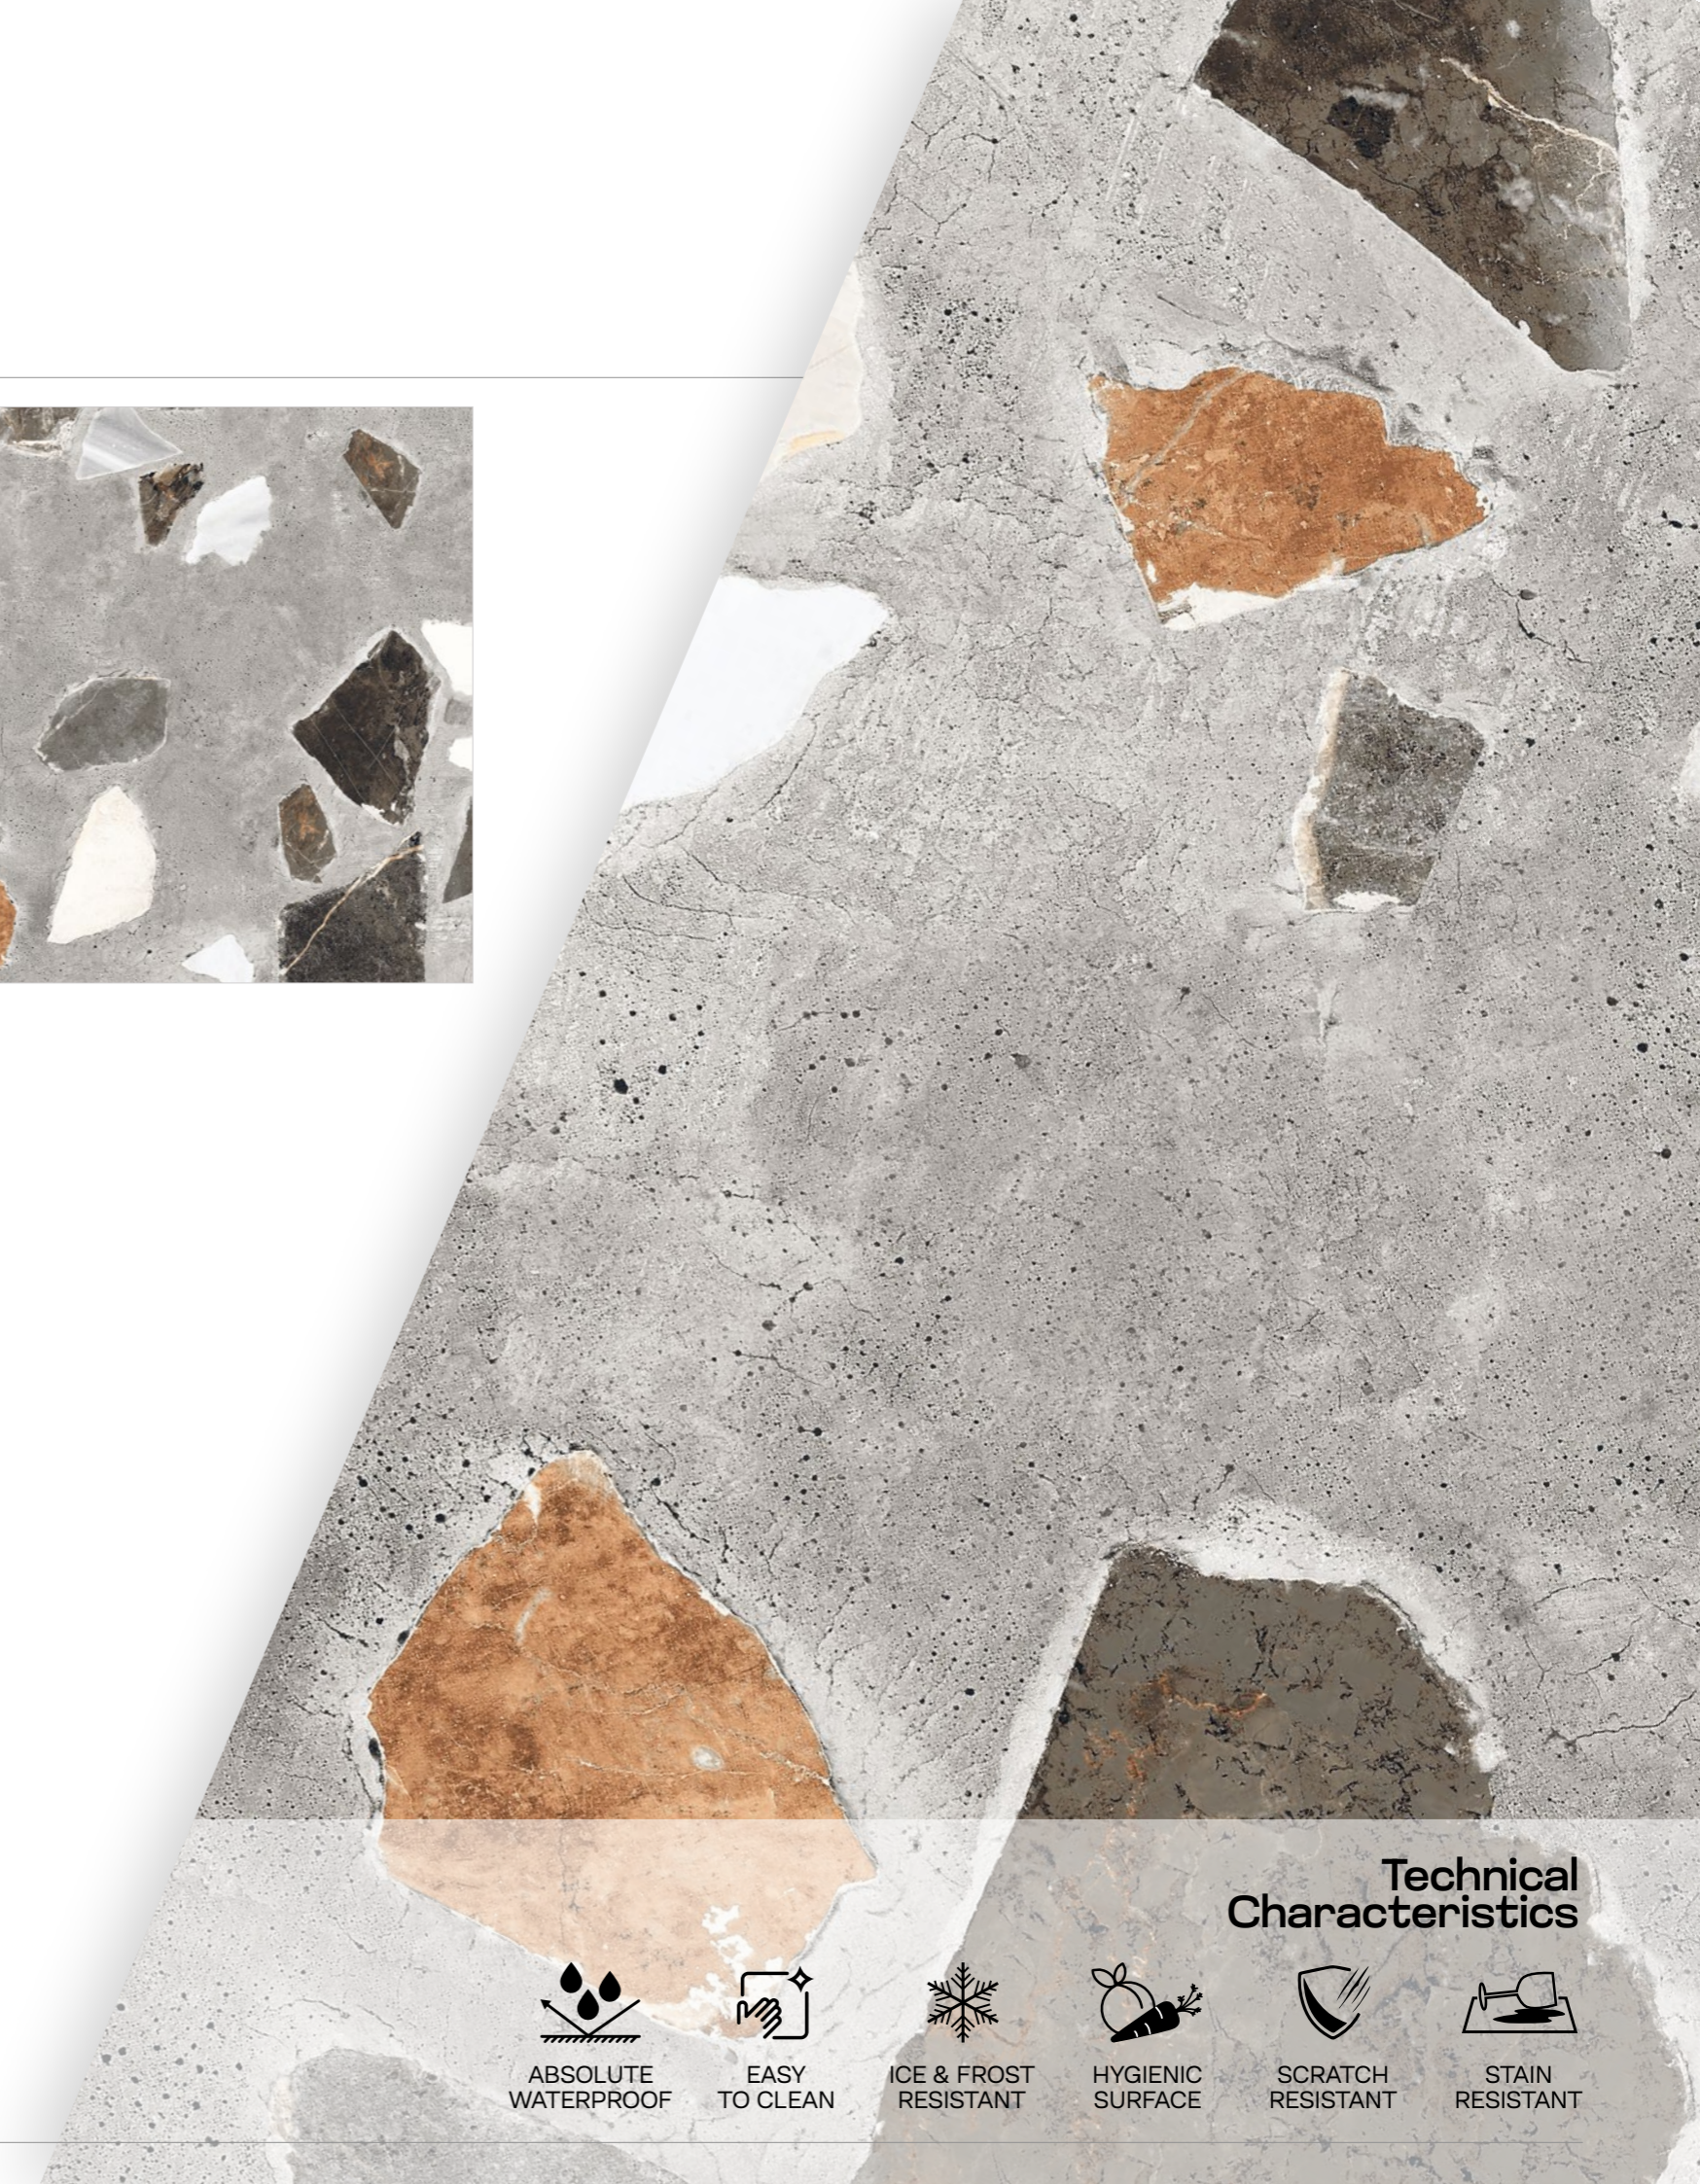

TERRA-21

Finish /
Rustic Matt

Design /
Terrazzo

600X
600MM

Technical Characteristics

ABSOLUTE
WATERPROOF

EASY
TO CLEAN

ICE & FROST
RESISTANT