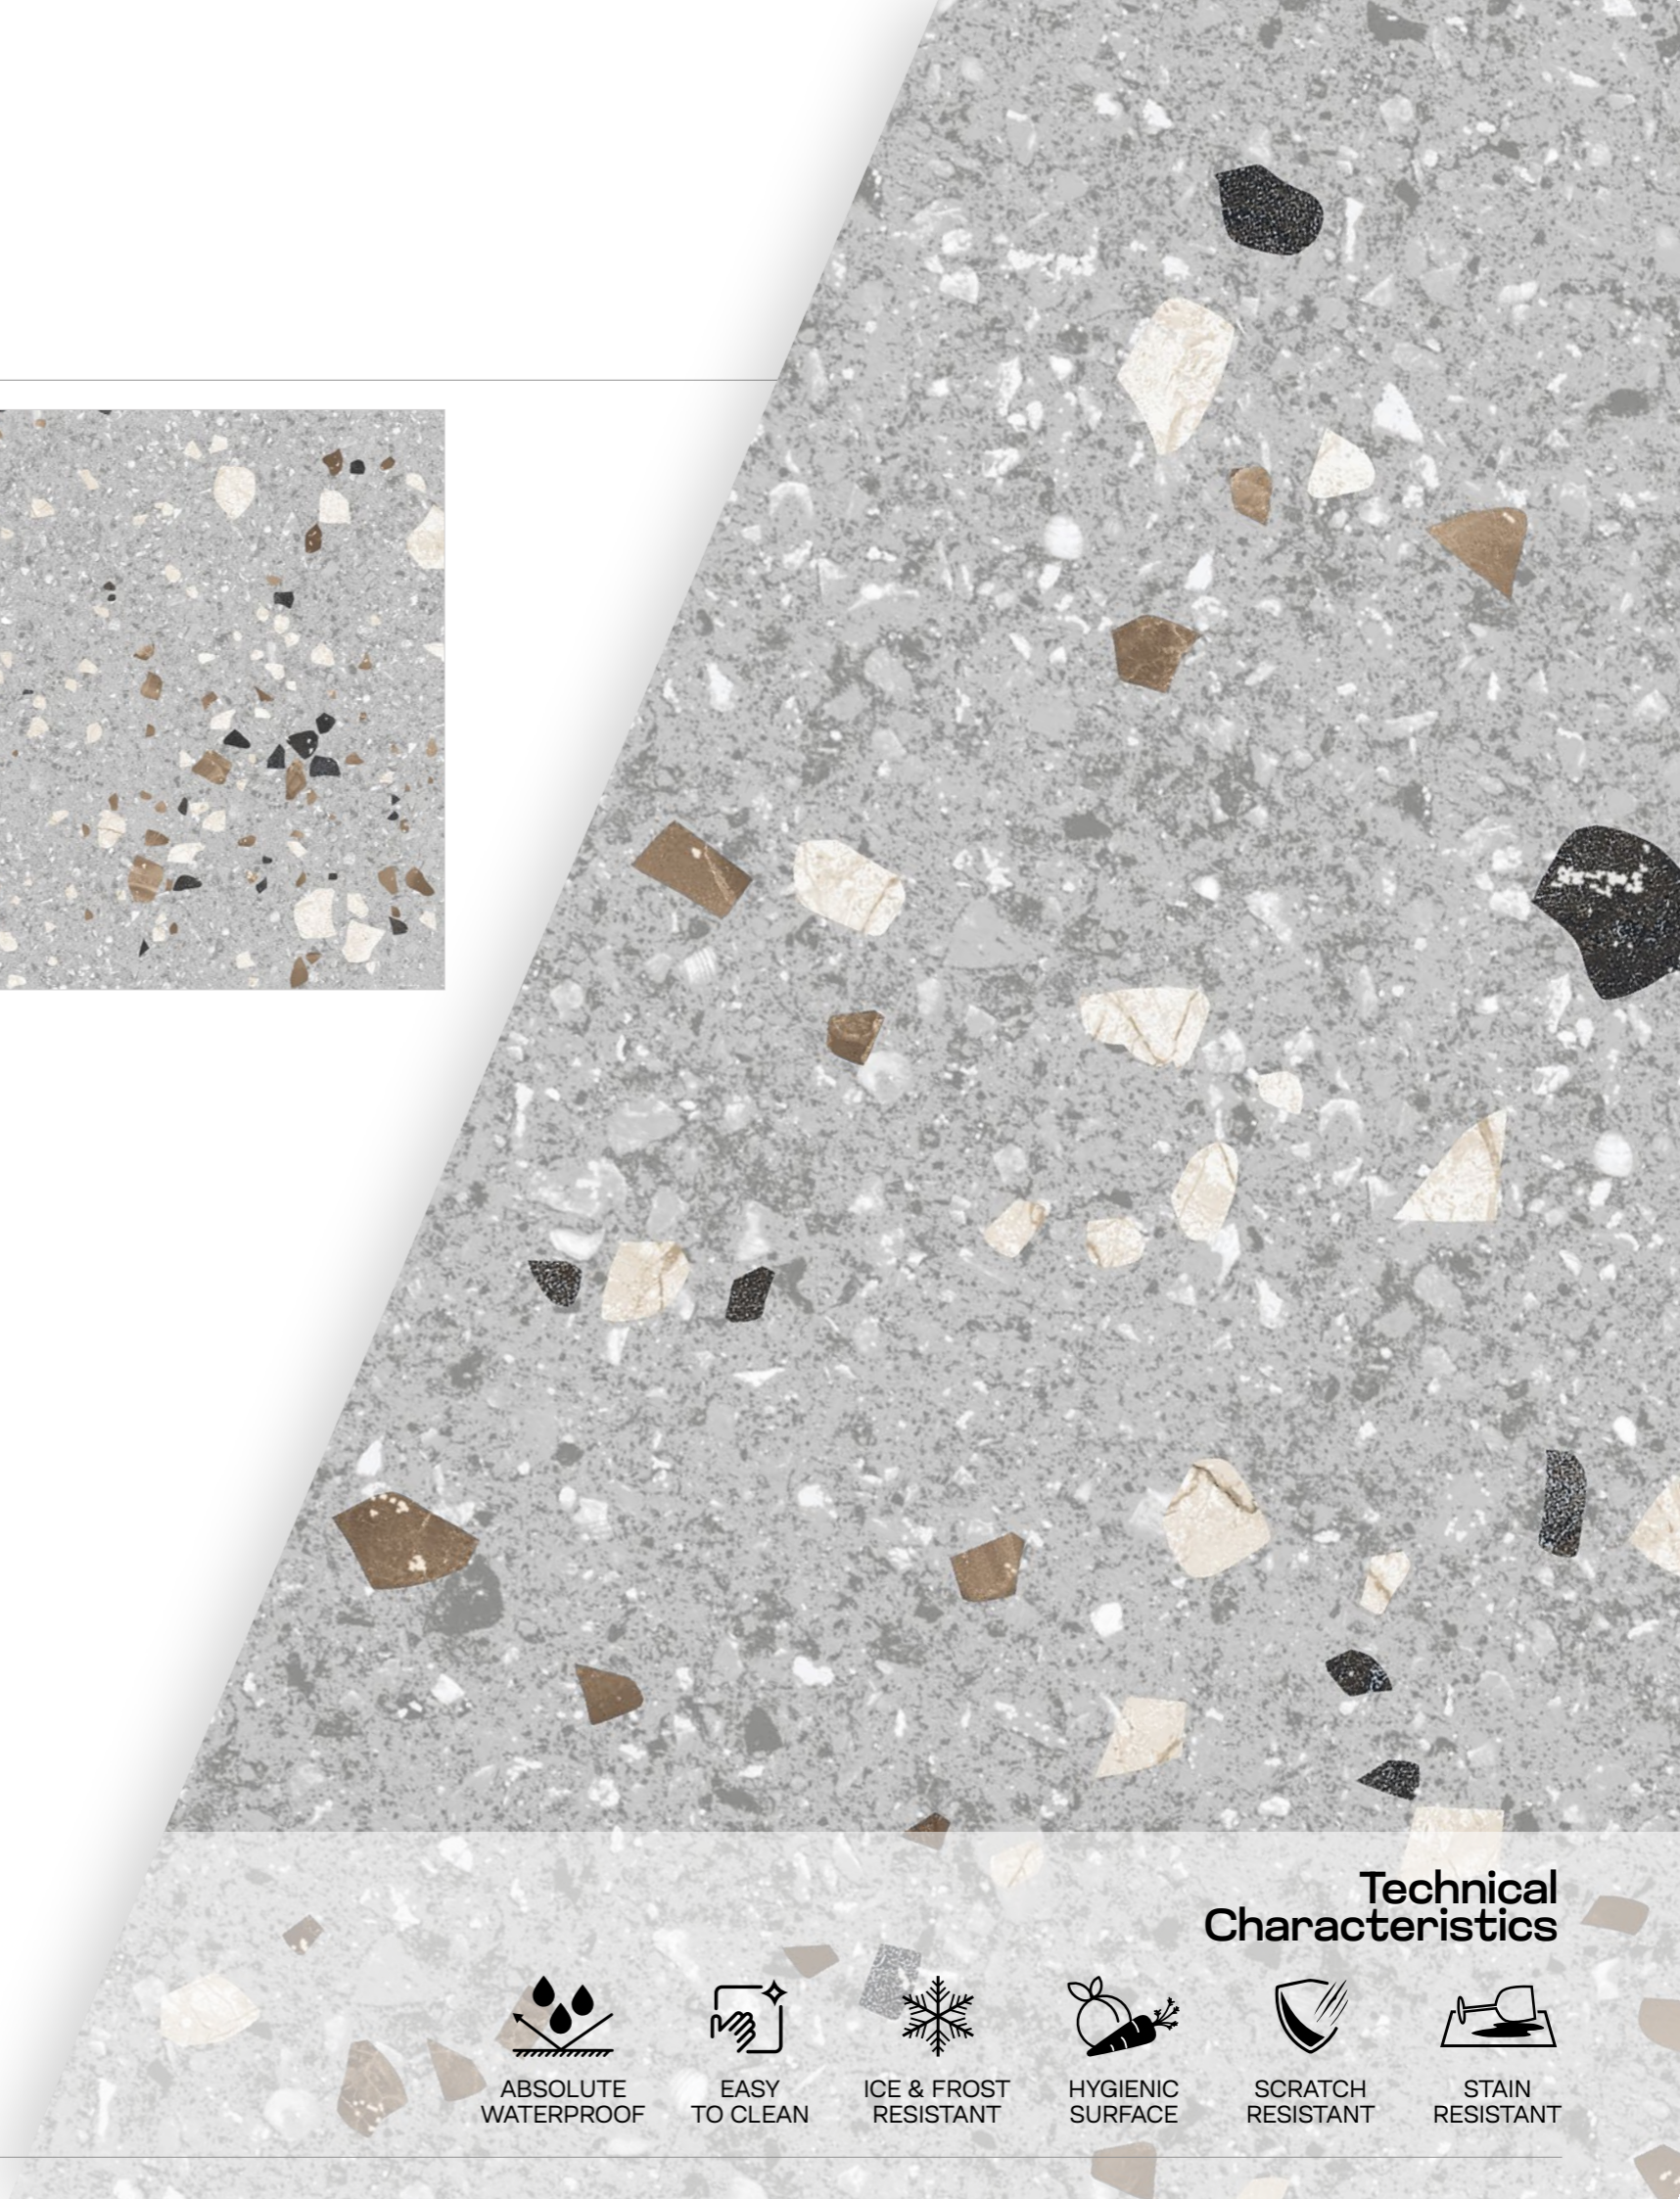

Technical Characteristics

ABSOLUTE
WATERPROOF

EASY
TO CLEAN

ICE & FROST
RESISTANT

HYGIENIC
SURFACE

SCRATCH
RESISTANT

STAIN
RESISTANT