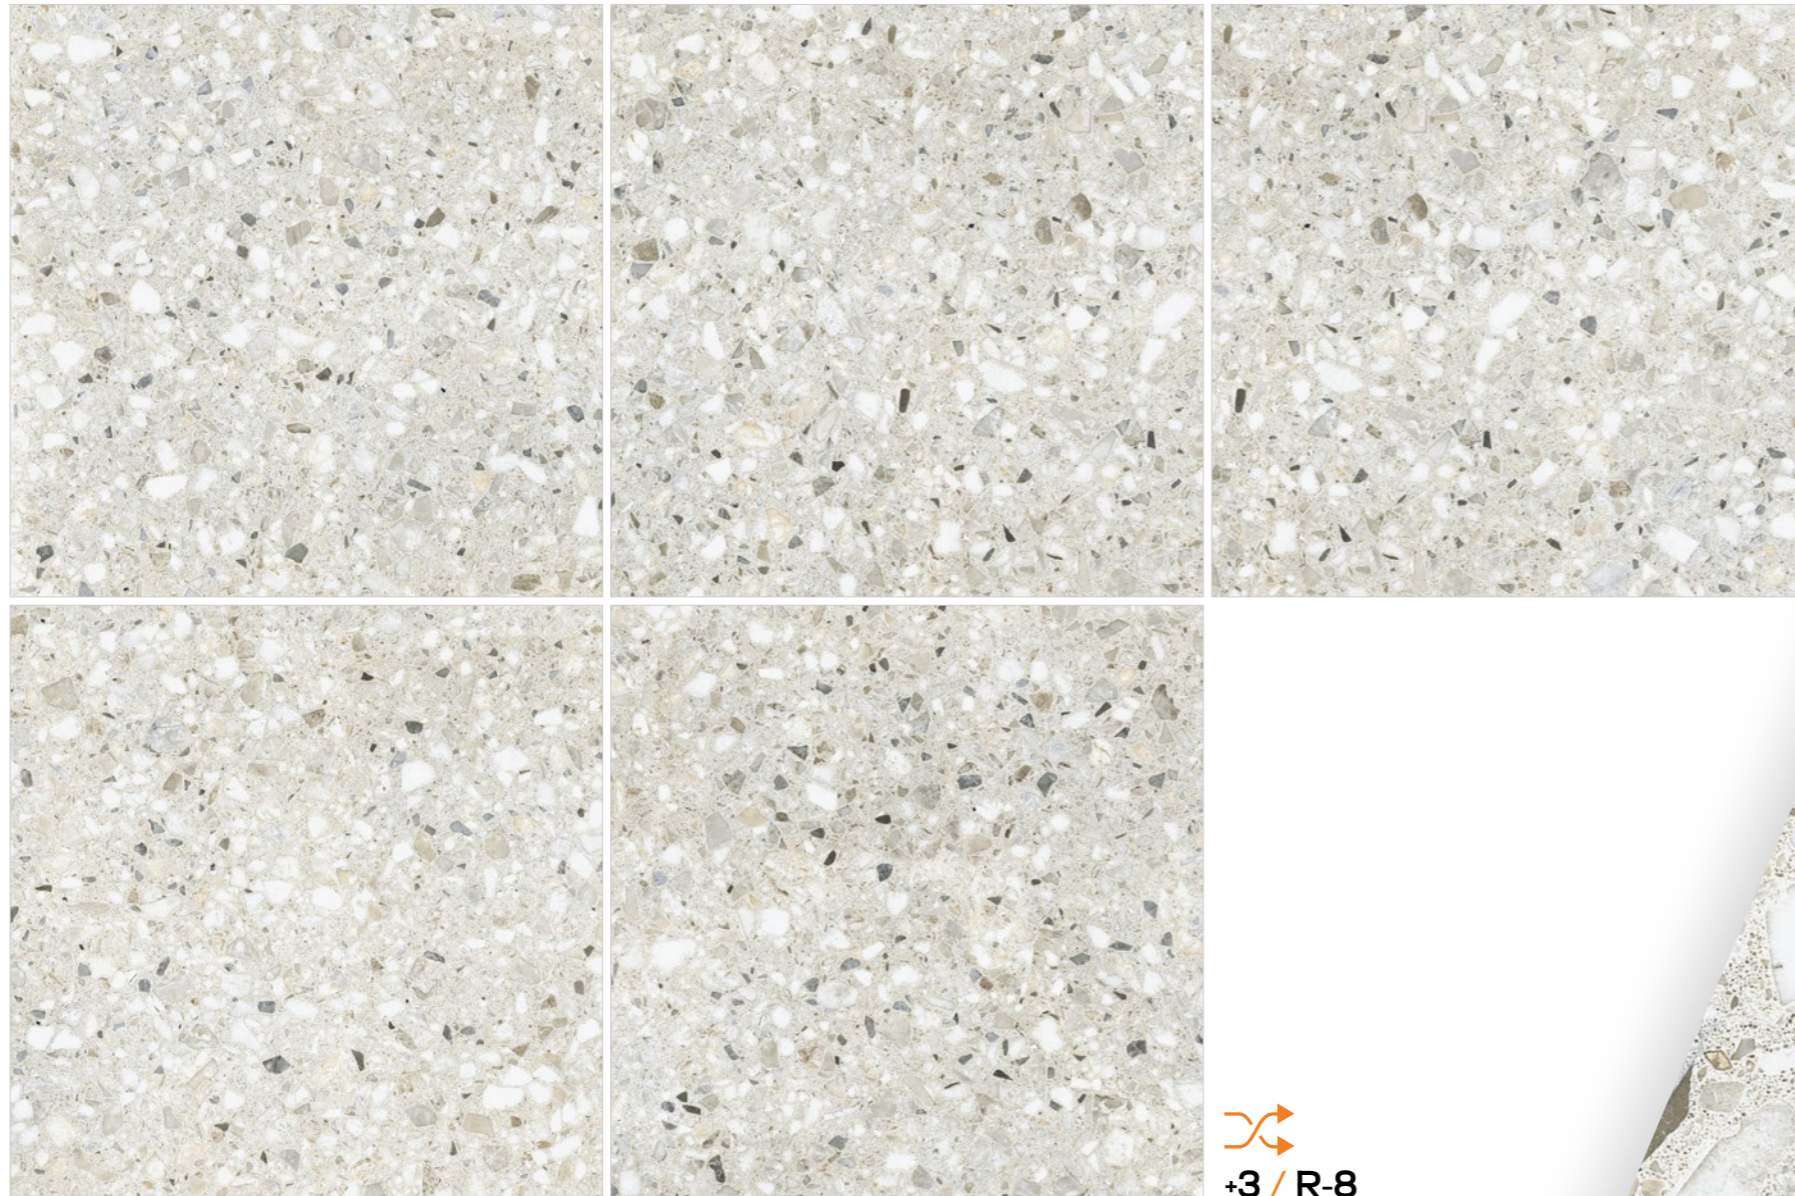

600X
600MM

Technical Characteristics

ABSOLUTE
WATERPROOF

EASY
TO CLEAN

ICE & FROST
RESISTANT

HYGIENIC
SURFACE

SCRATCH
RESISTANT

STAIN
RESISTANT