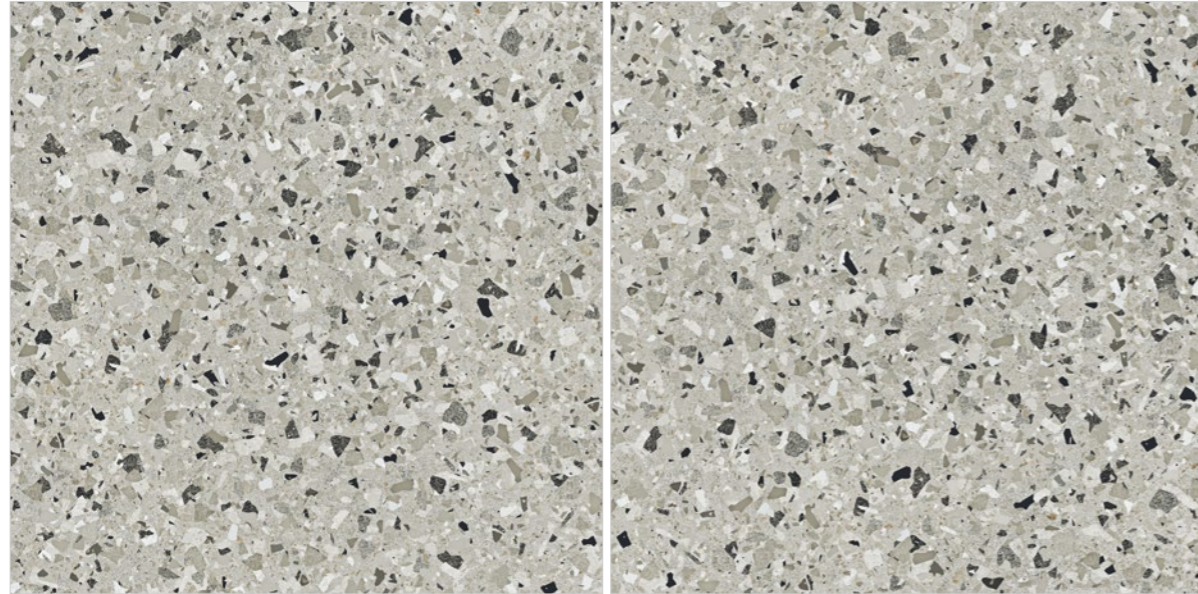

QUARTZITE

CONTEMPORARY MOSAIC MARVELS

Model

MEDLEY GREY

Finish /
Rustic Matt

Design /
Terrazzo

600X
600MM

Technical Characteristics

ABSOLUTE
WATERPROOF

EASY
TO CLEAN

ICE & FROST
RESISTANT

HYGIENIC
SURFACE

SCRATCH
RESISTANT

STAIN
RESISTANT