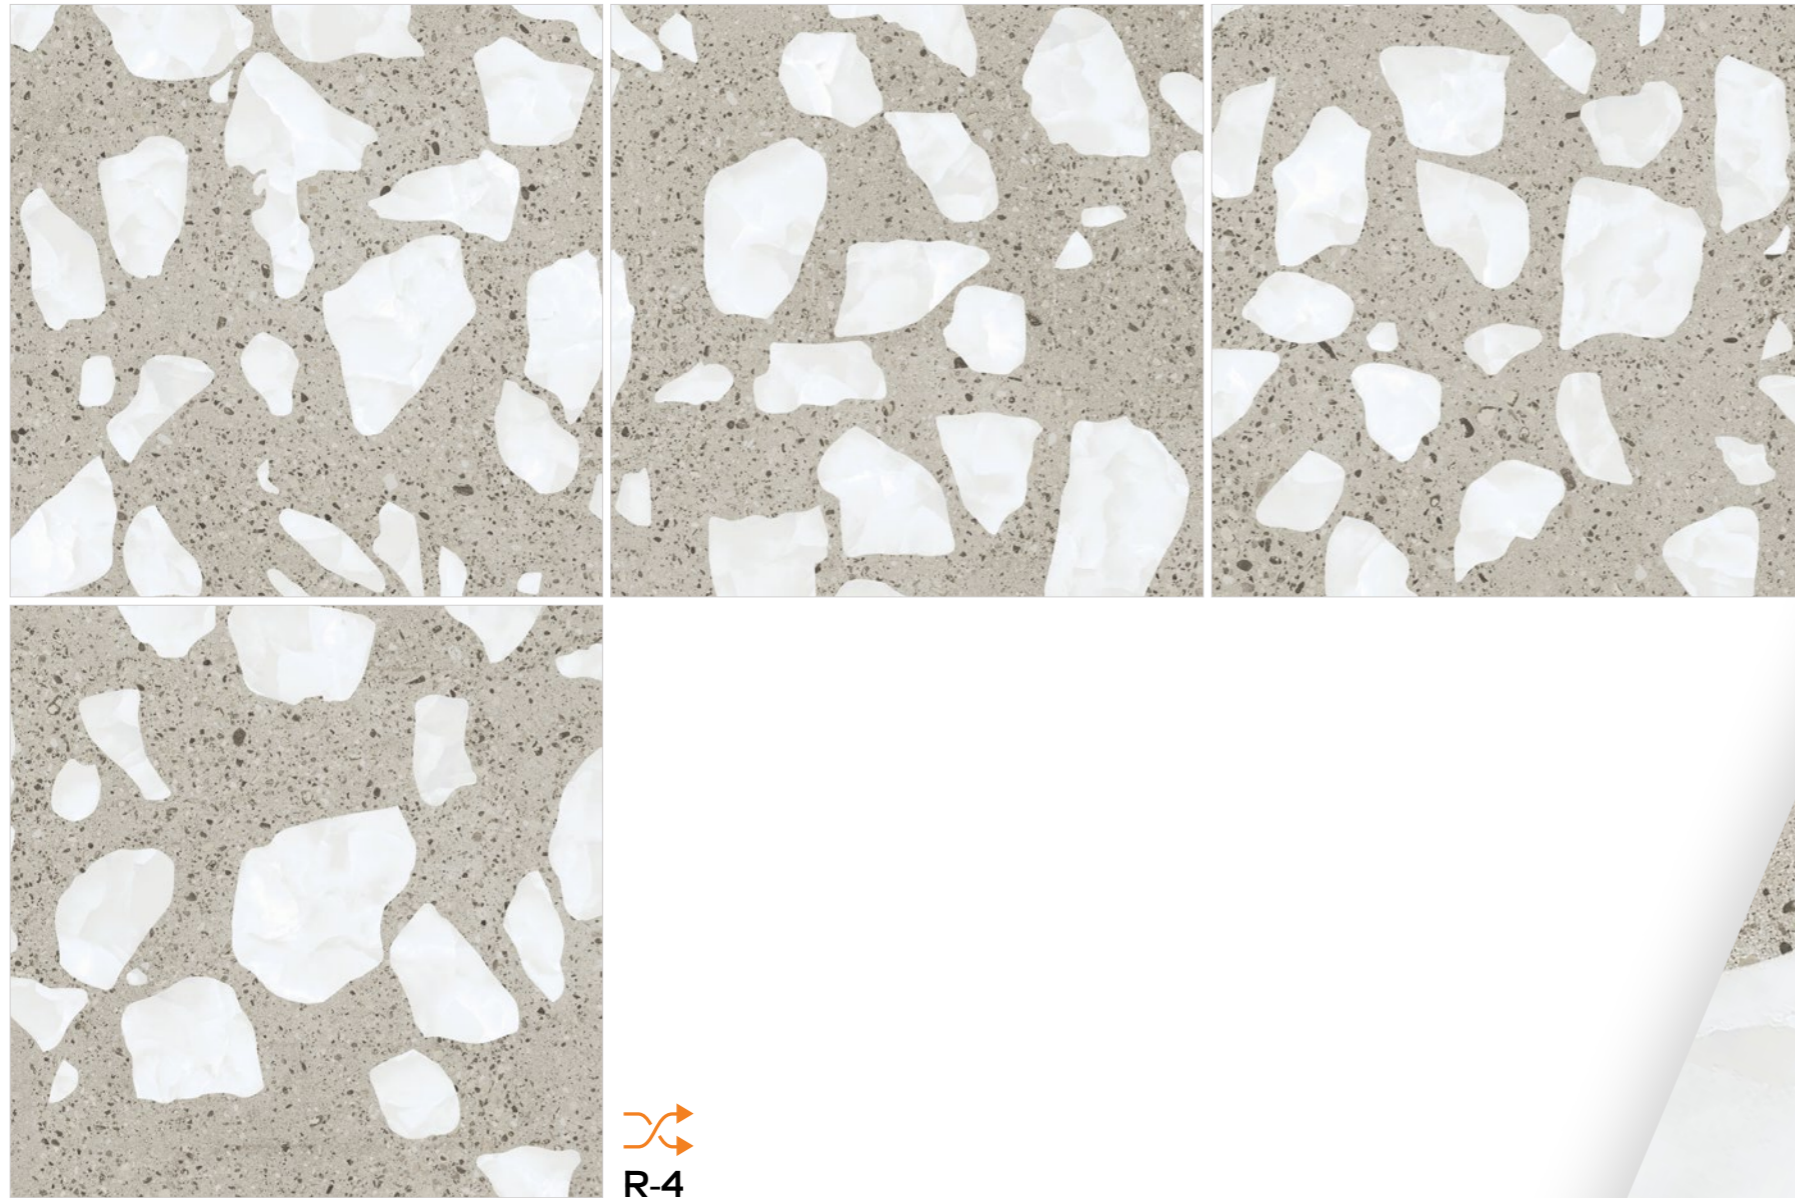

QUARTZITE

CONTEMPORARY MOSAIC MARVELS

R-4

Model

TERRA-18

Finish / Rustic Matt   Design / Terrazzo

600X
600MM

Technical Characteristics

ABSOLUTE
WATERPROOF

EASY
TO CLEAN

ICE & FROST
RESISTANT

HYGIENIC
SURFACE

SCRATCH
RESISTANT

STAIN
RESISTANT