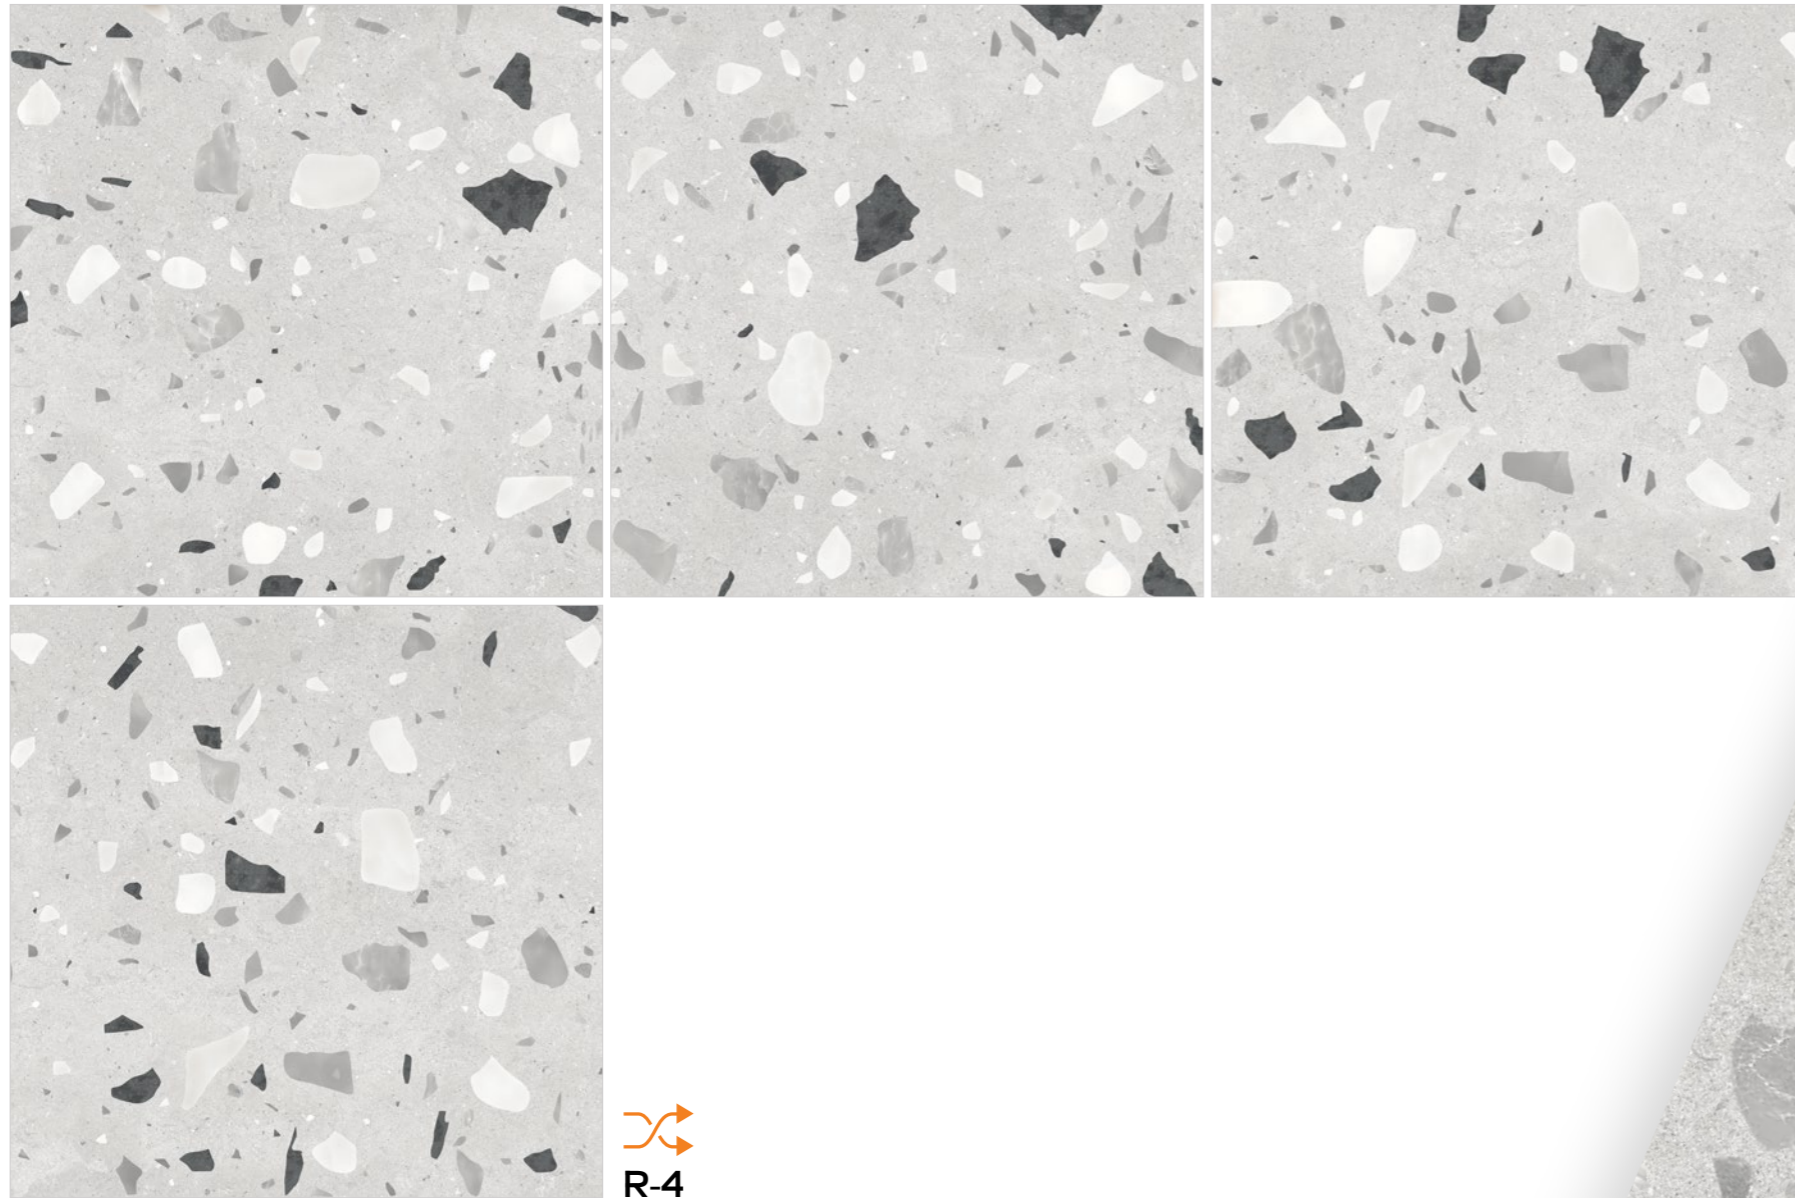

QUARTZITE

CONTEMPORARY MOSAIC MARVELS

R-4

Model

TERRA-9

Finish / Design /
Rustic Matt Terrazzo

600X
600MM

Technical Characteristics

ABSOLUTE
WATERPROOF

EASY
TO CLEAN

ICE & FROST
RESISTANT

HYGIENIC
SURFACE

SCRATCH
RESISTANT

STAIN
RESISTANT