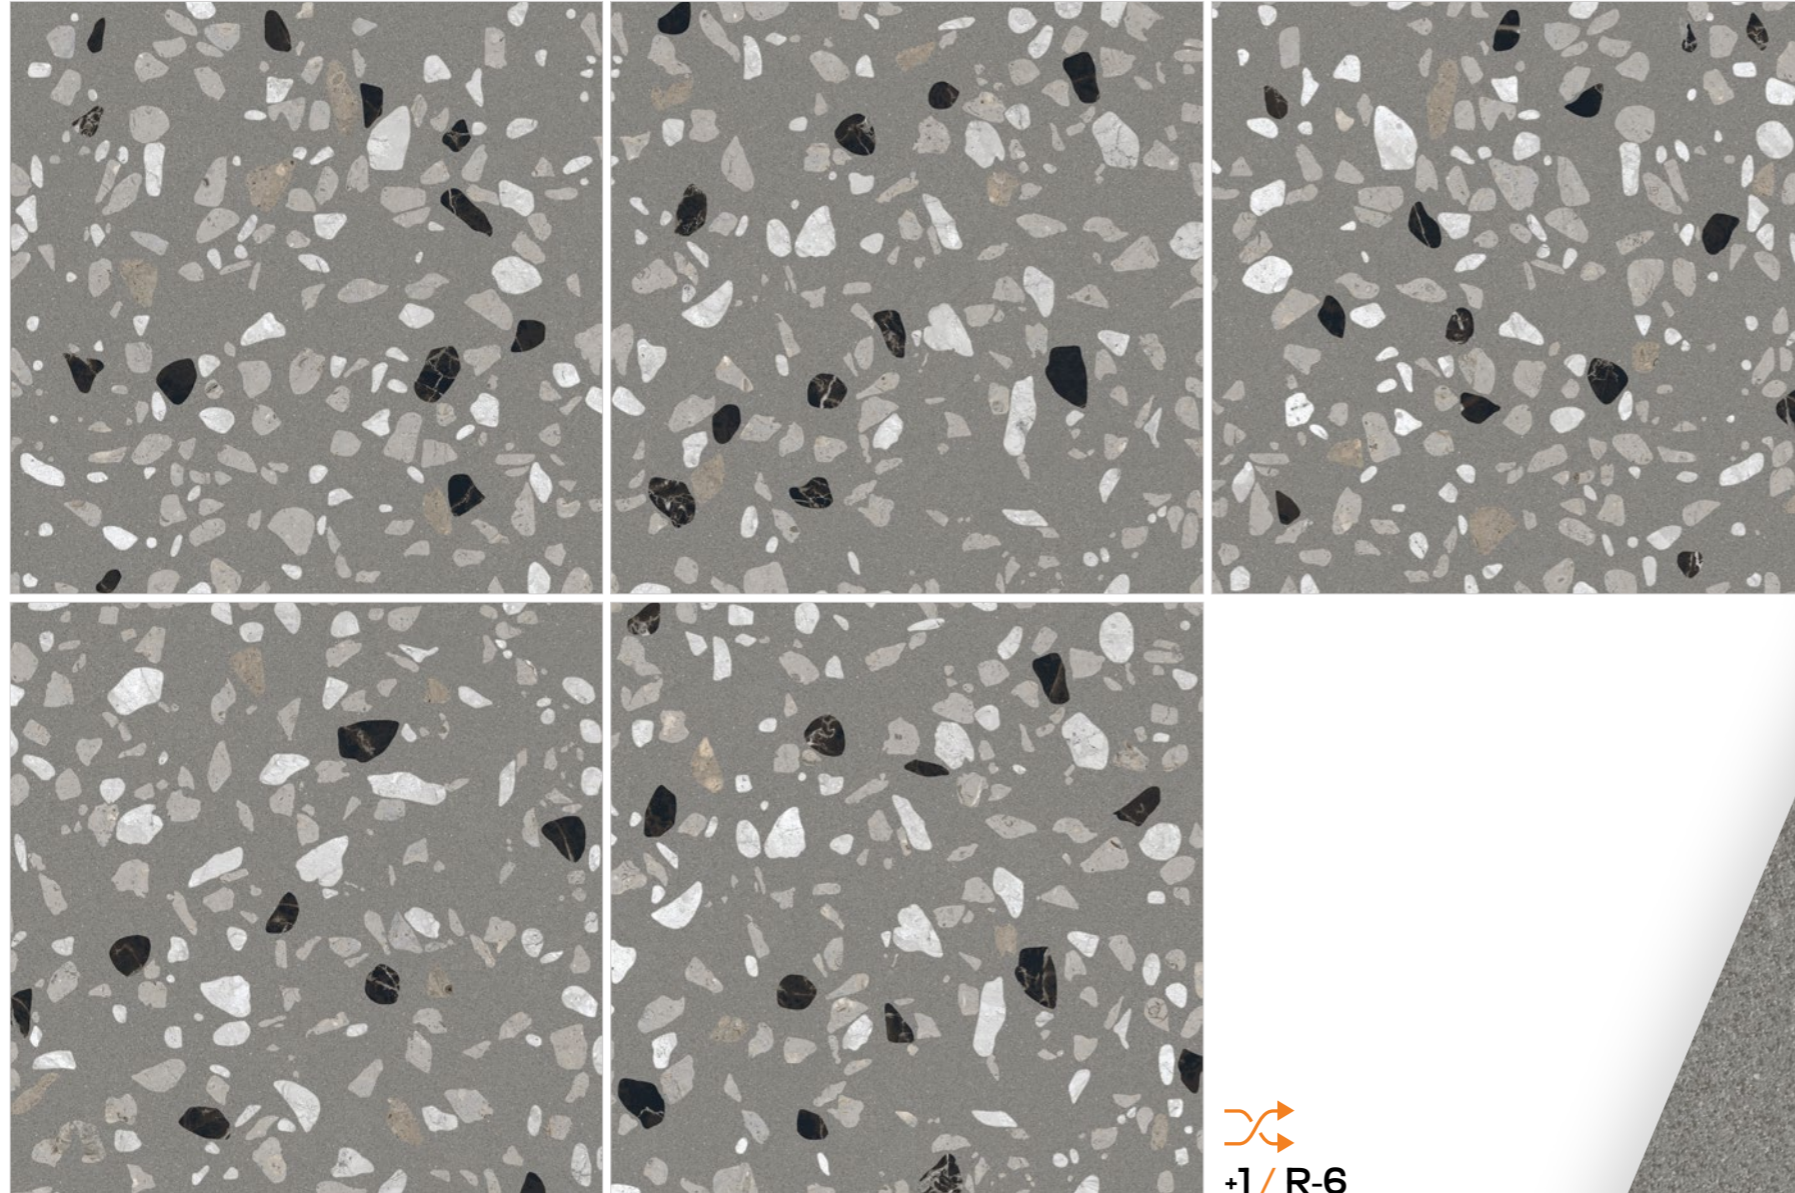

QUARTZITE

CONTEMPORARY MOSAIC MARVELS

+1 / R-6

Model

TERRA-8

Finish / Rustic Matt   Design / Terrazzo

600X
600MM