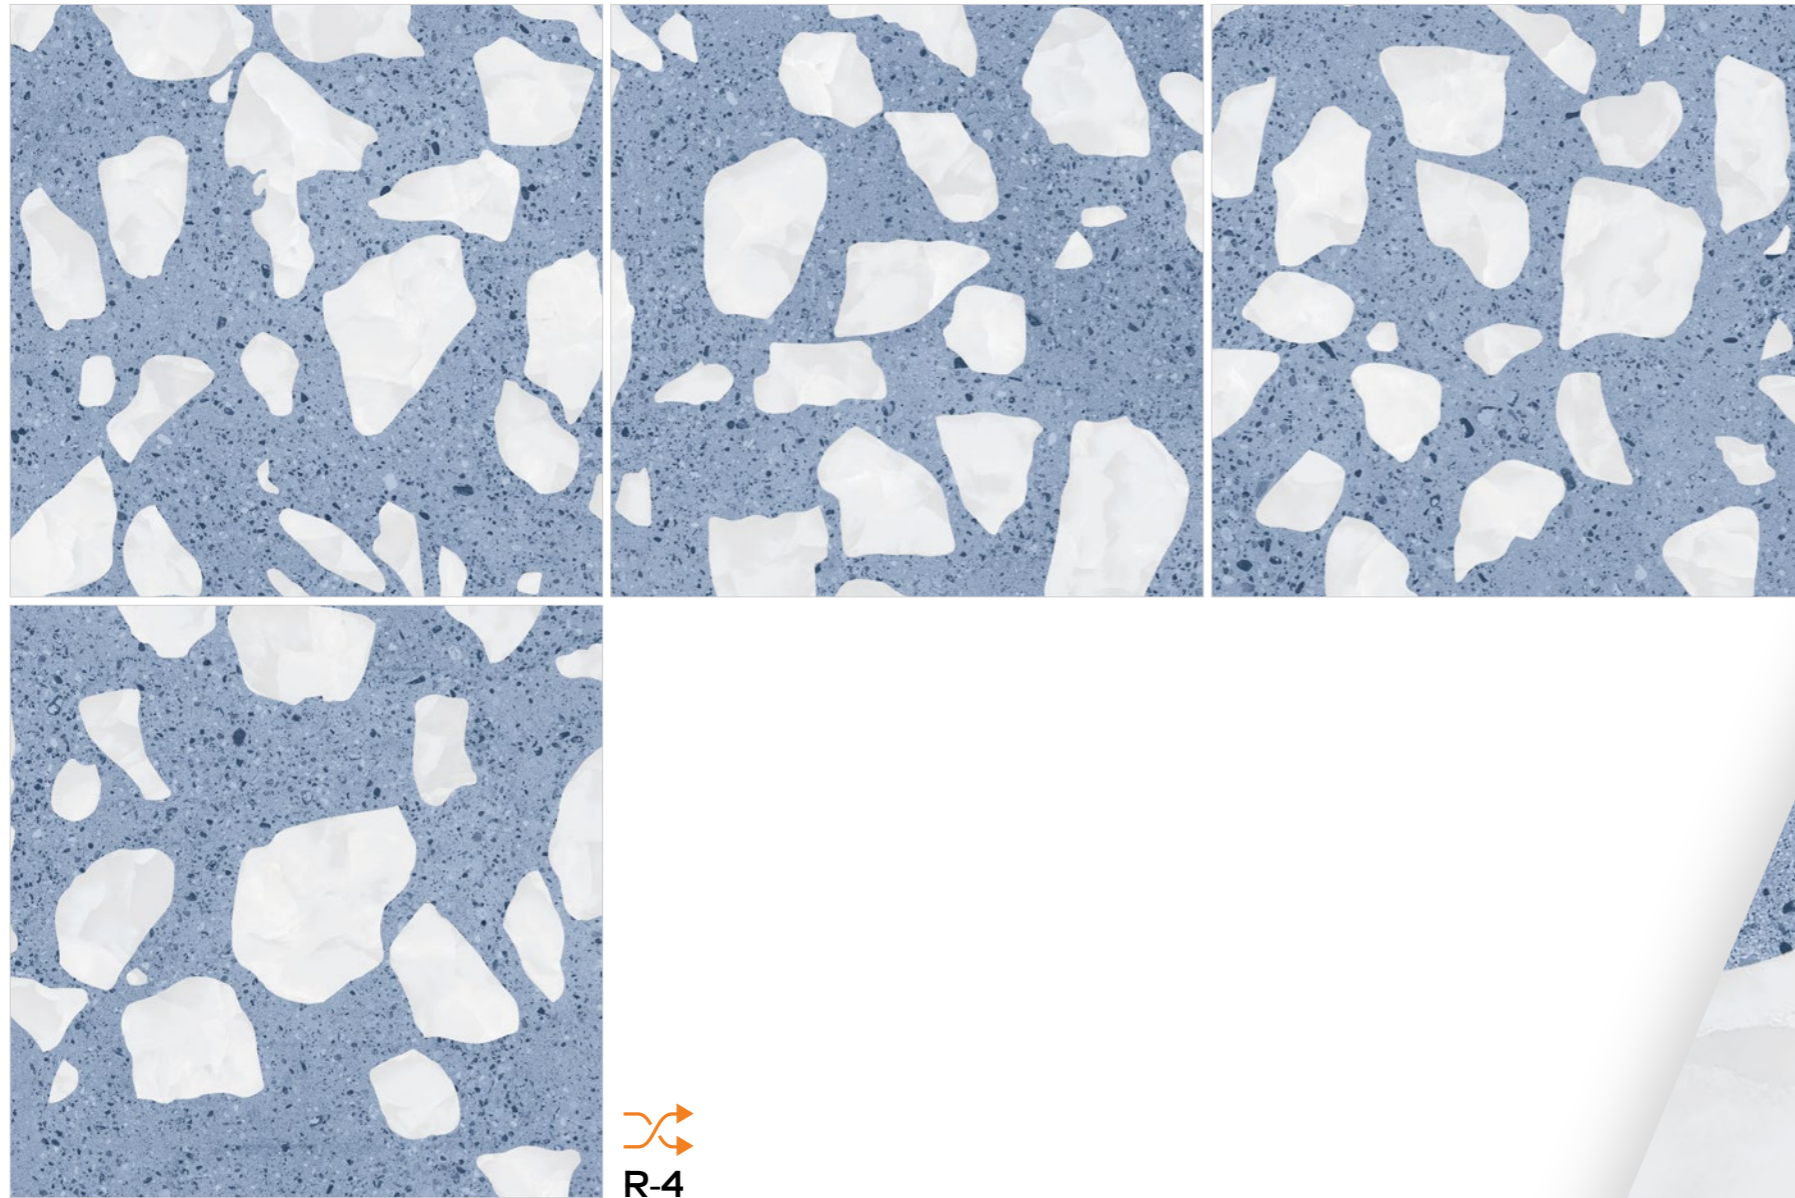

QUARTZITE

CONTEMPORARY MOSAIC MARVELS

R-4

Model

TERRA-19

Finish / Design /
Rustic Matt Terrazzo

600X
600MM

Technical Characteristics

ABSOLUTE
WATERPROOF

EASY
TO CLEAN

ICE & FROST
RESISTANT

HYGIENIC
SURFACE

SCRATCH
RESISTANT

STAIN
RESISTANT