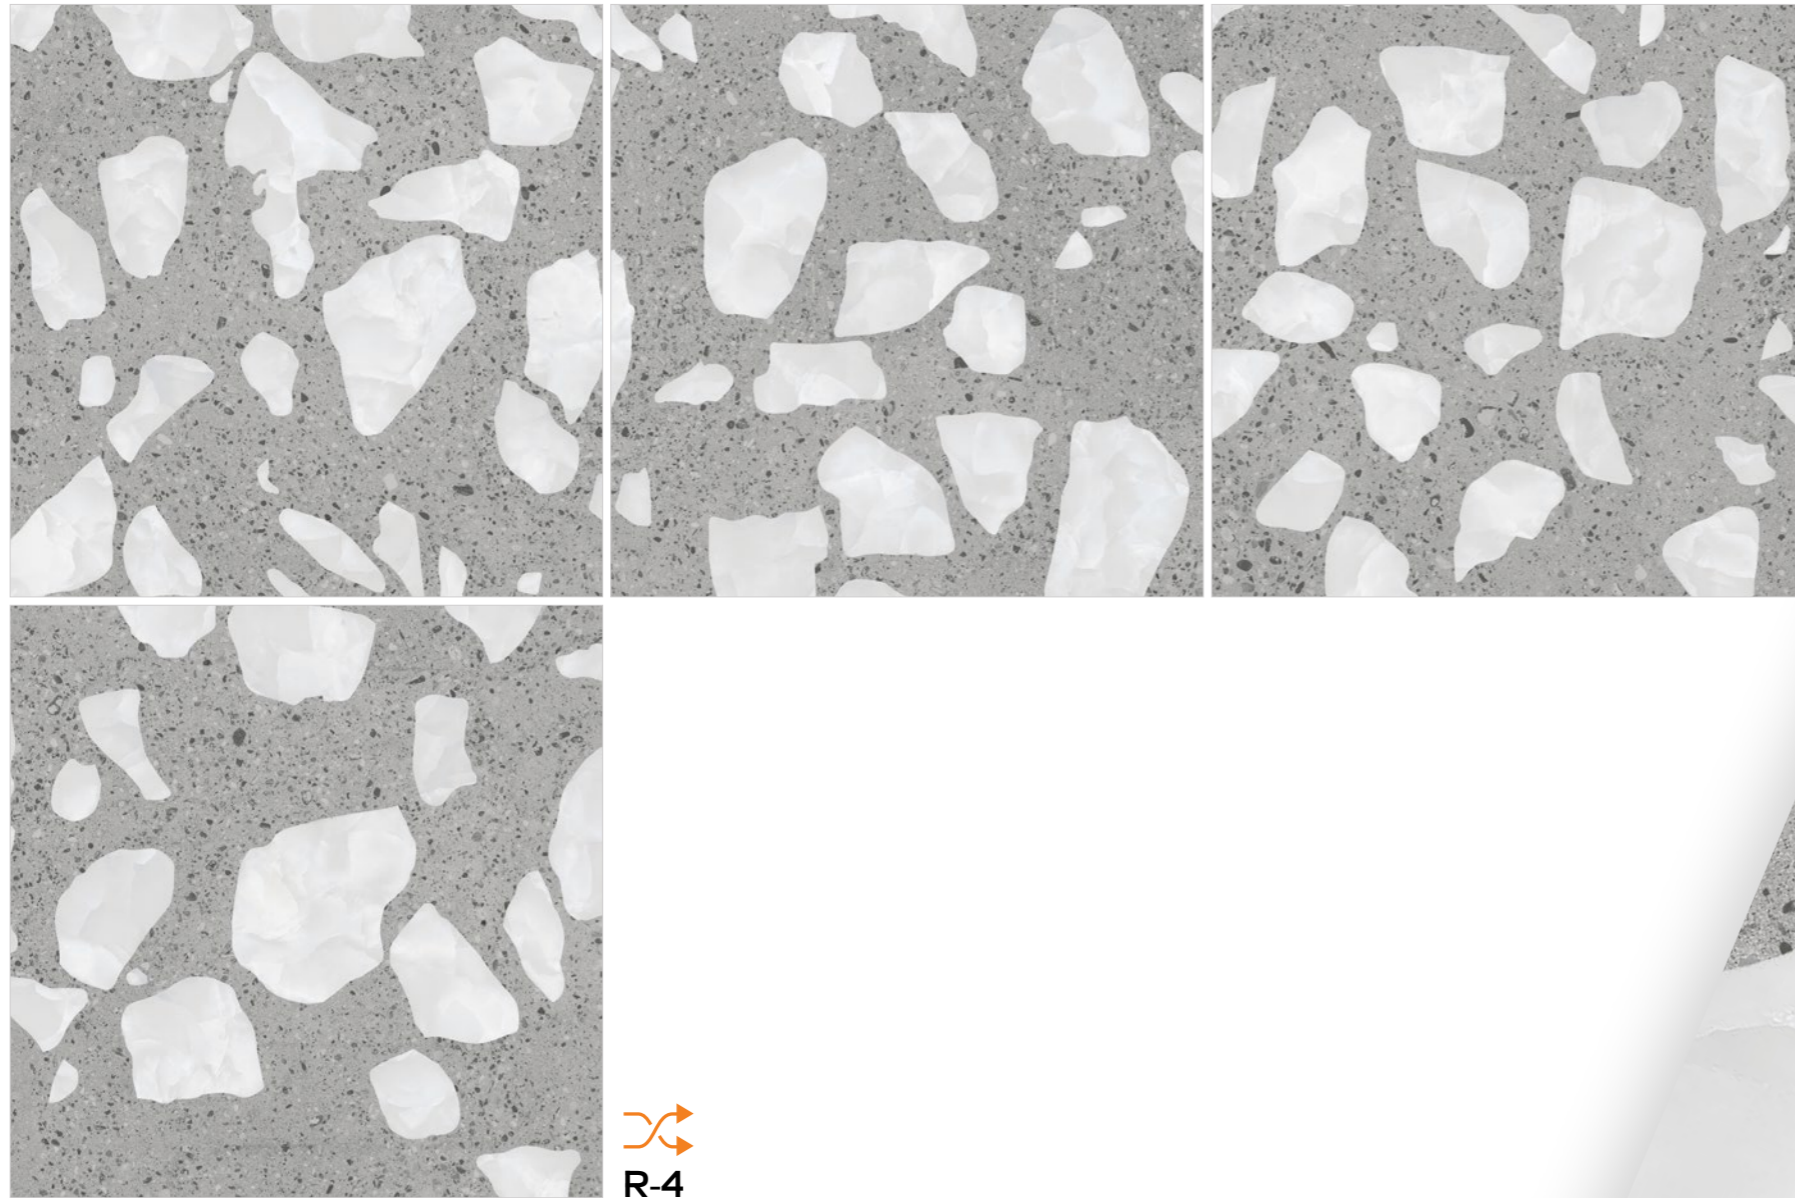

QUARTZITE

CONTEMPORARY MOSAIC MARVELS

Model

TERRA-16

Finish / Rustic Matt   Design / Terrazzo

600X
600MM

Technical Characteristics