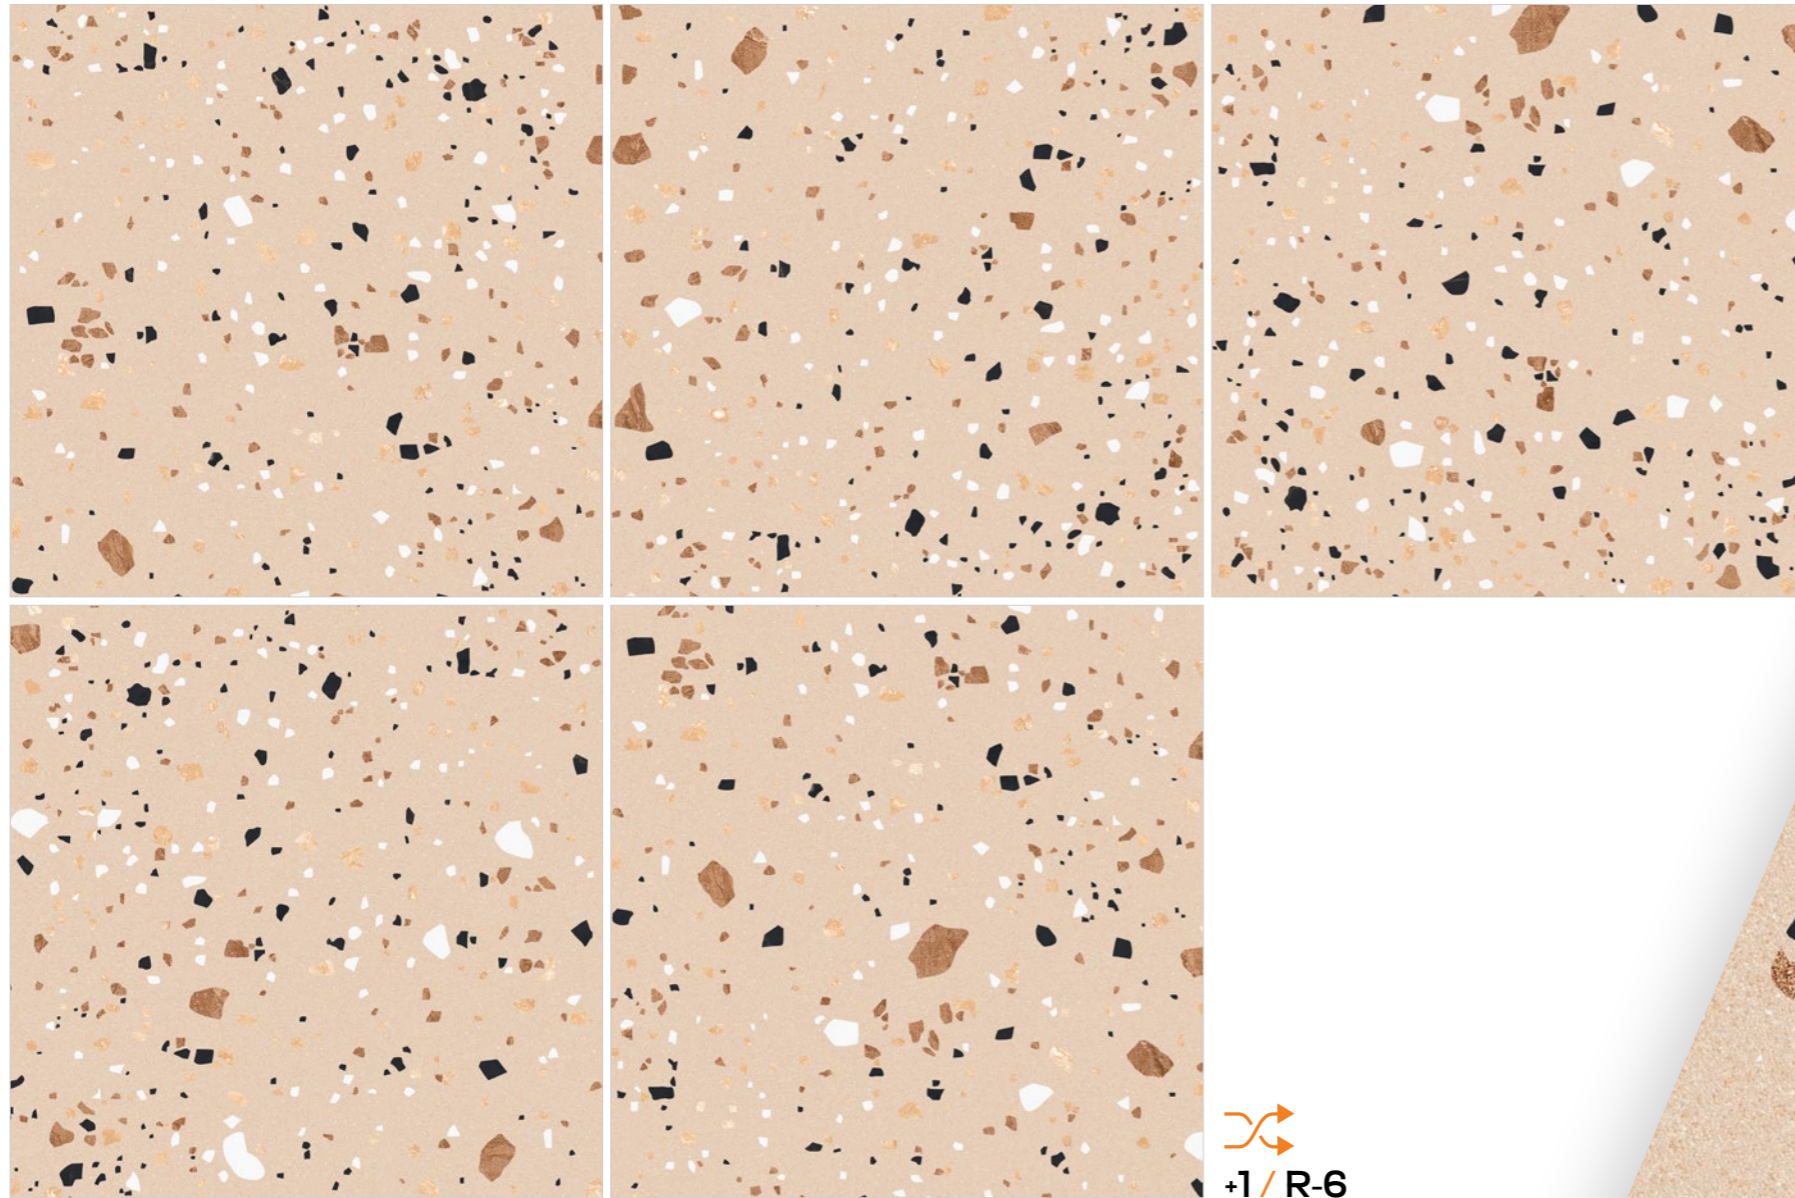

QUARTZITE

CONTEMPORARY MOSAIC MARVELS

+1 / R-6

Model

TERRA-4

Finish / Design /
Rustic Matt Terrazzo

600X
600MM