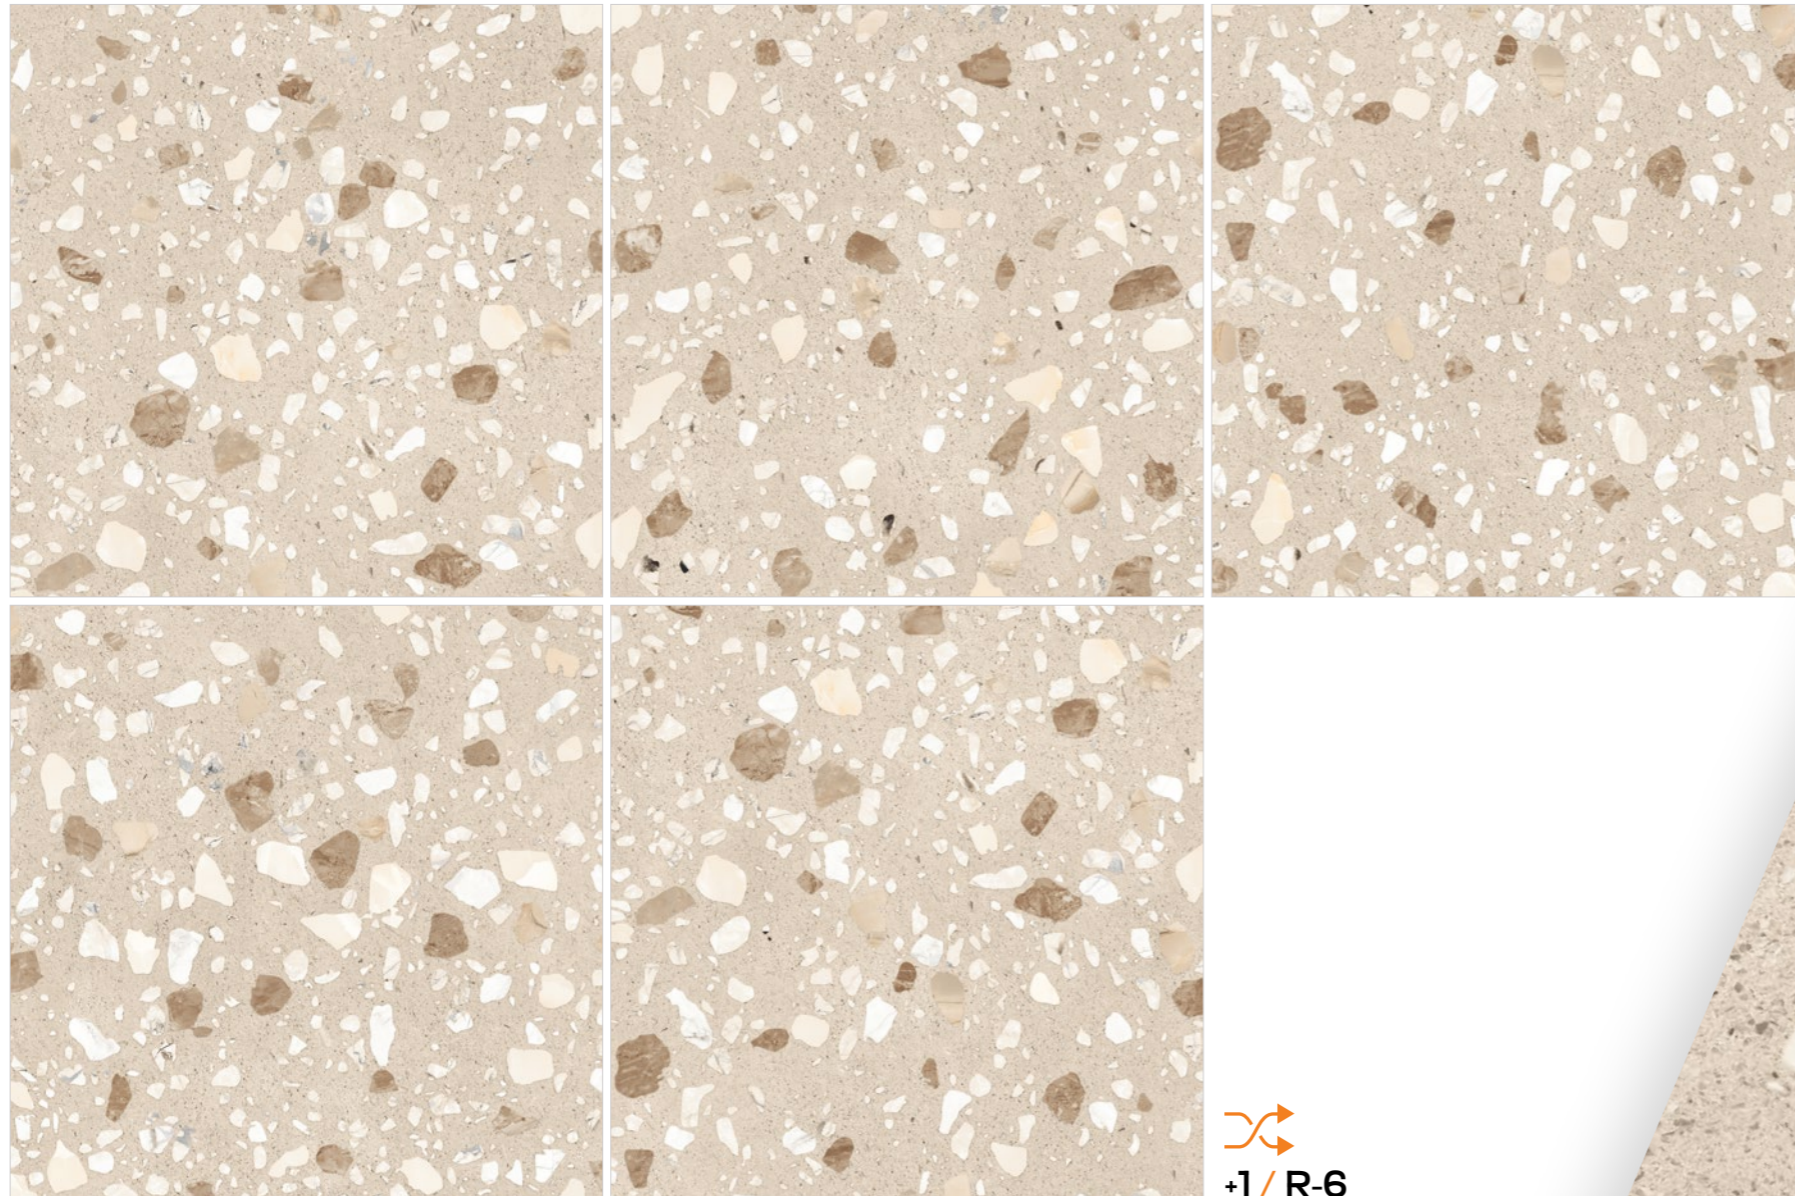

QUARTZITE

CONTEMPORARY MOSAIC MARVELS

+1 / R-6

Model

TERRA-1

Finish / Design /
Rustic Matt Terrazzo

600X
600MM

Technical Characteristics

ABSOLUTE
WATERPROOF

EASY
TO CLEAN

ICE & FROST
RESISTANT

HYGIENIC
SURFACE

SCRATCH
RESISTANT

STAIN
RESISTANT