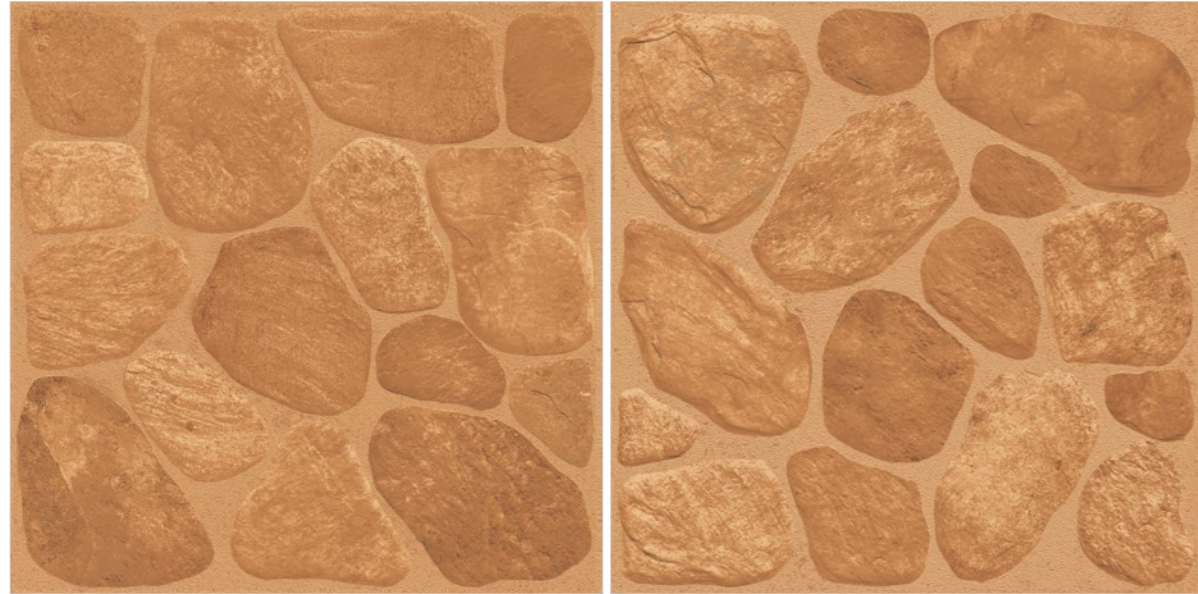

Model

RIVER STONE

Finish / Rustic Matt   Design / Terrazzo

600X
600MM

Technical Characteristics