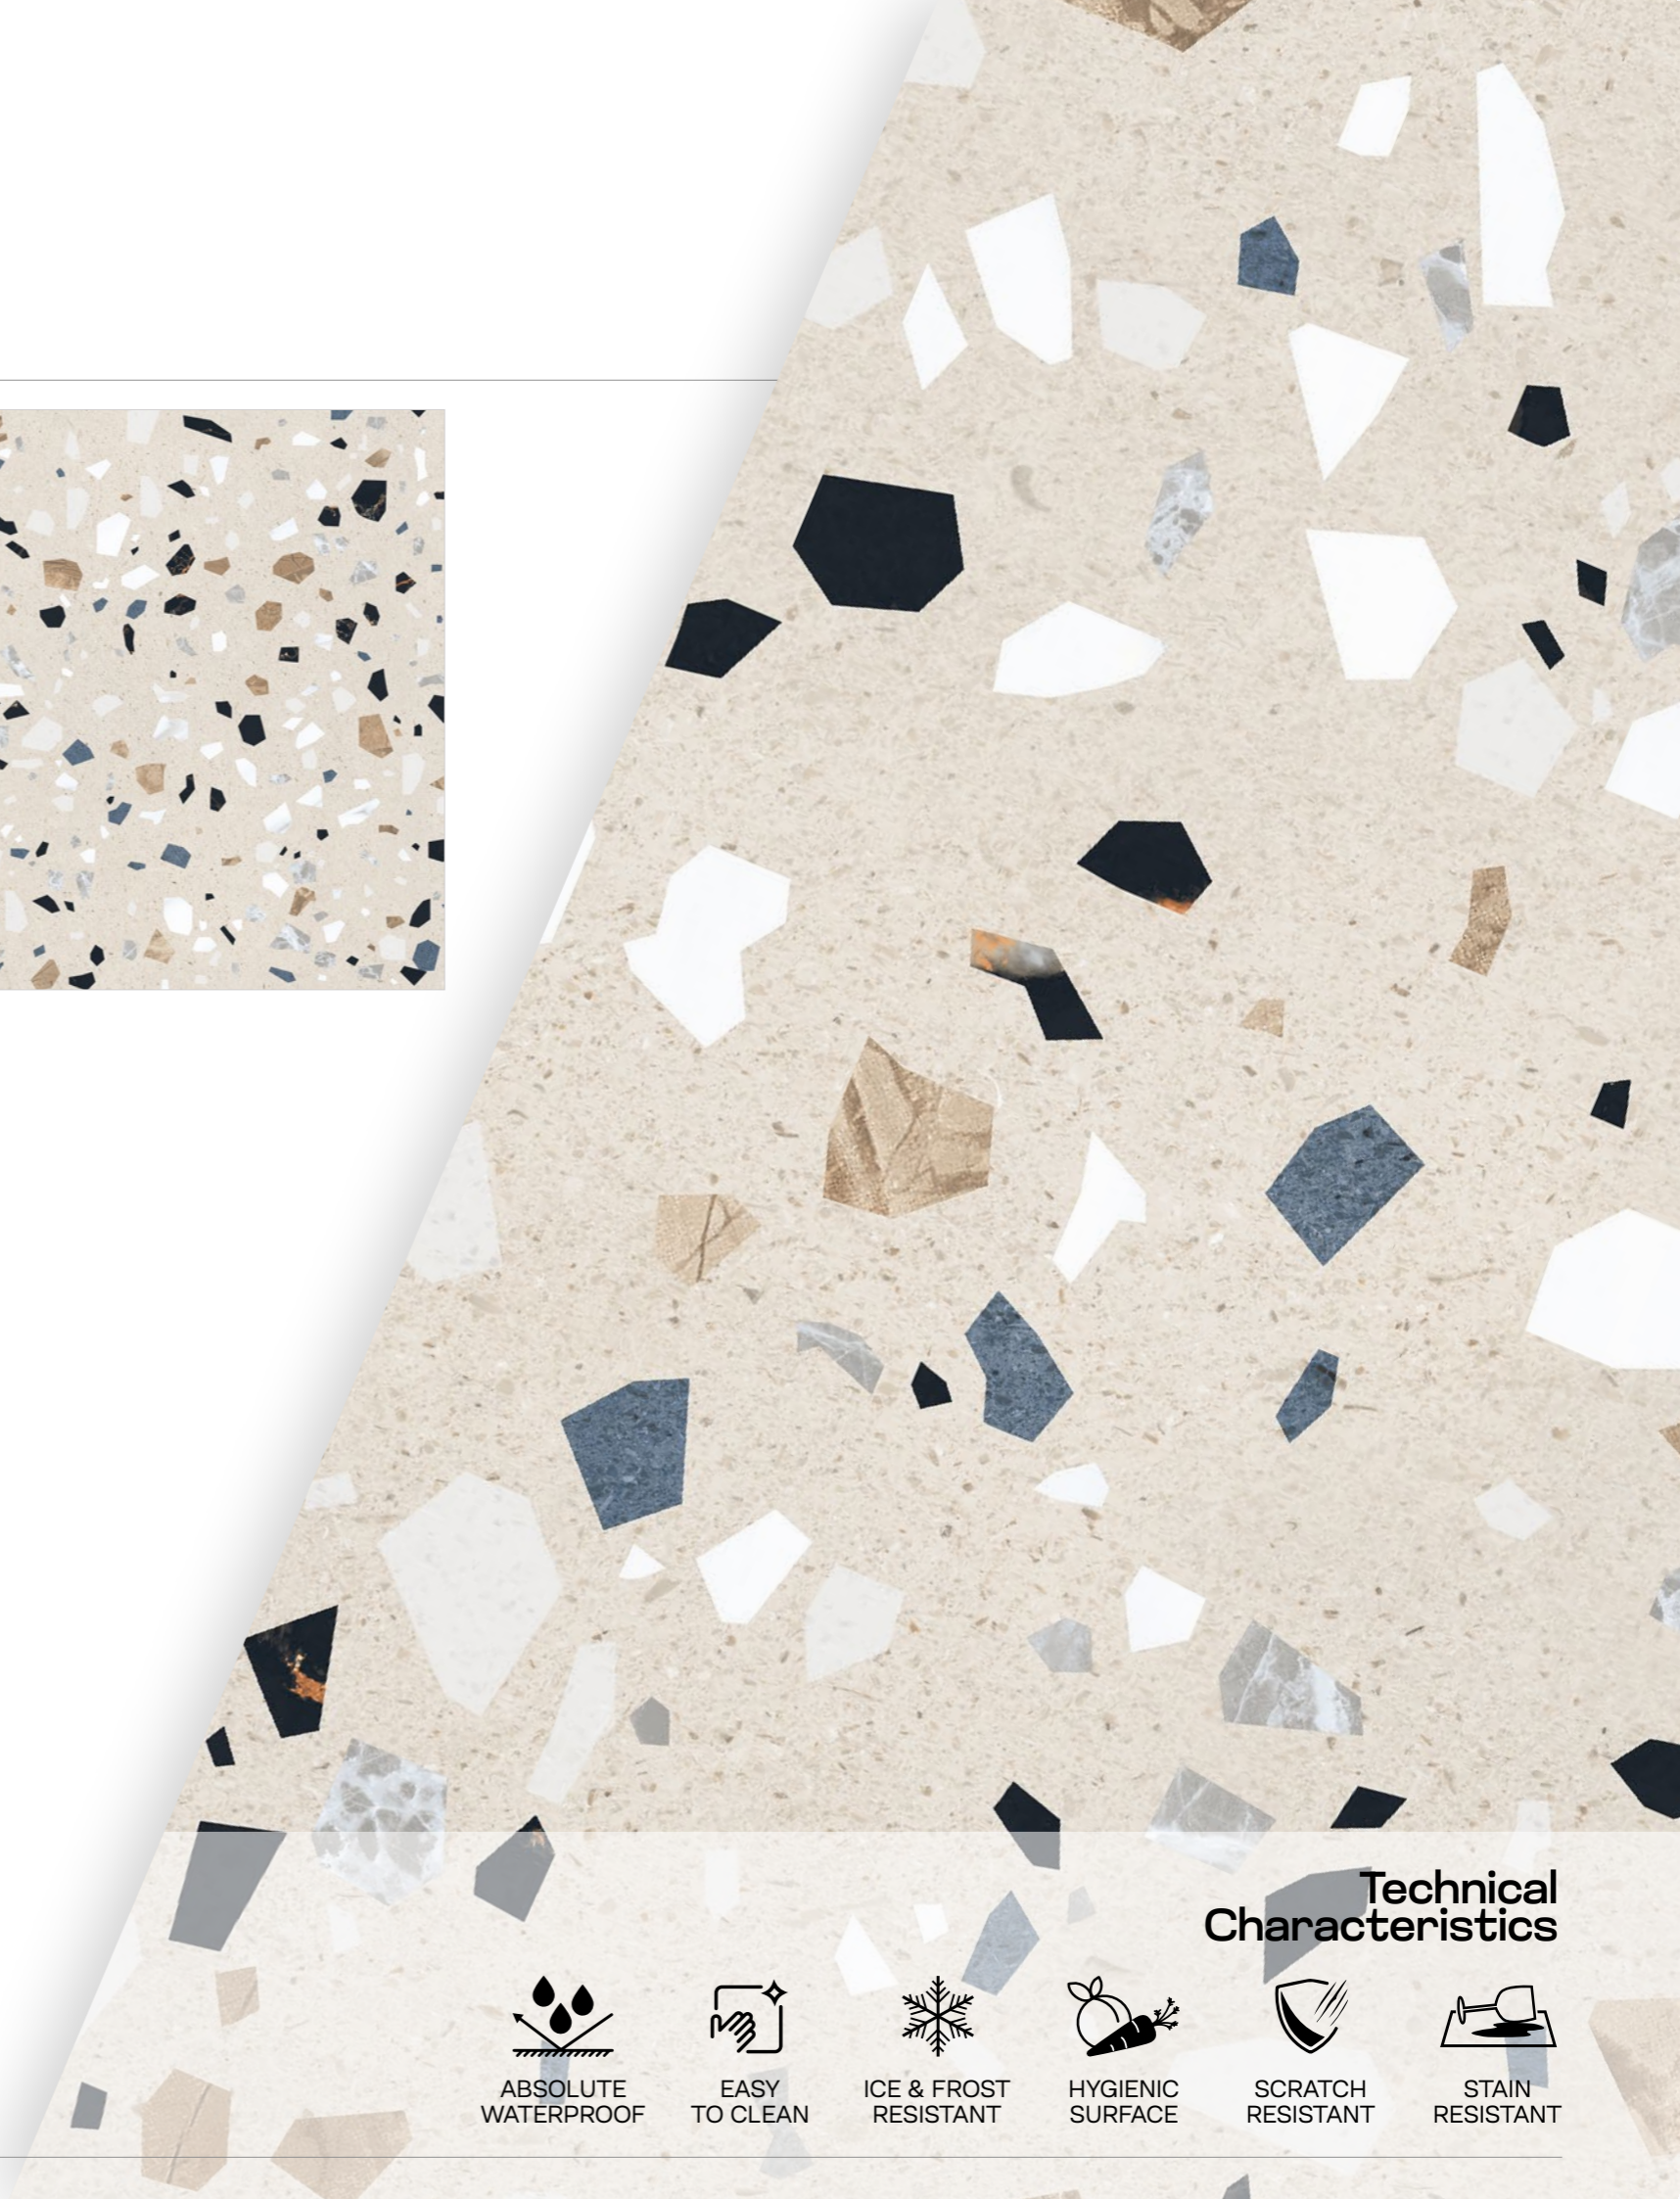

Technical Characteristics

ABSOLUTE
WATERPROOF

EASY
TO CLEAN

ICE & FROST
RESISTANT

HYGIENIC
SURFACE

SCRATCH
RESISTANT

STAIN
RESISTANT