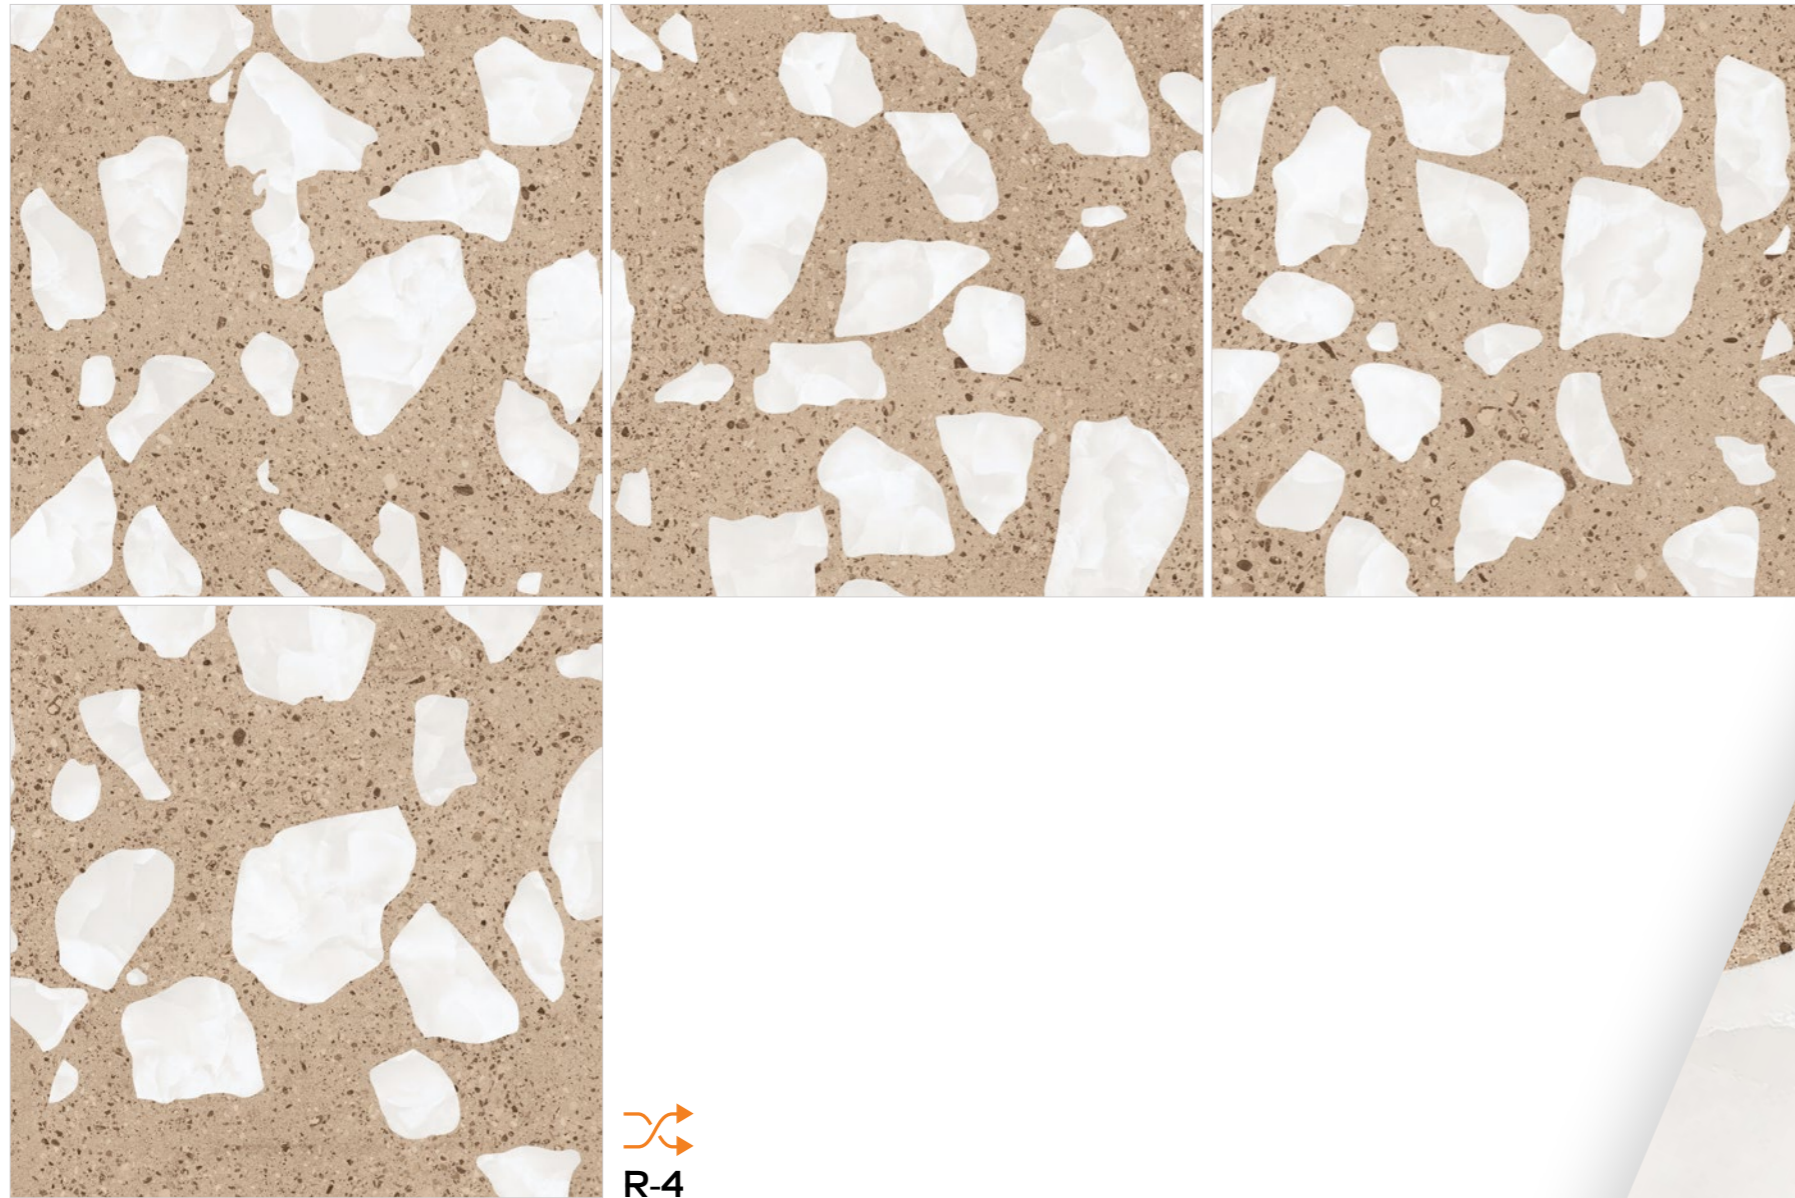

QUARTZITE

CONTEMPORARY MOSAIC MARVELS

R-4

Model

TERRA-17

Finish / Rustic Matt   Design / Terrazzo

600X
600MM

Technical Characteristics

ABSOLUTE
WATERPROOF

EASY
TO CLEAN

ICE & FROST
RESISTANT

HYGIENIC
SURFACE

SCRATCH
RESISTANT

STAIN
RESISTANT