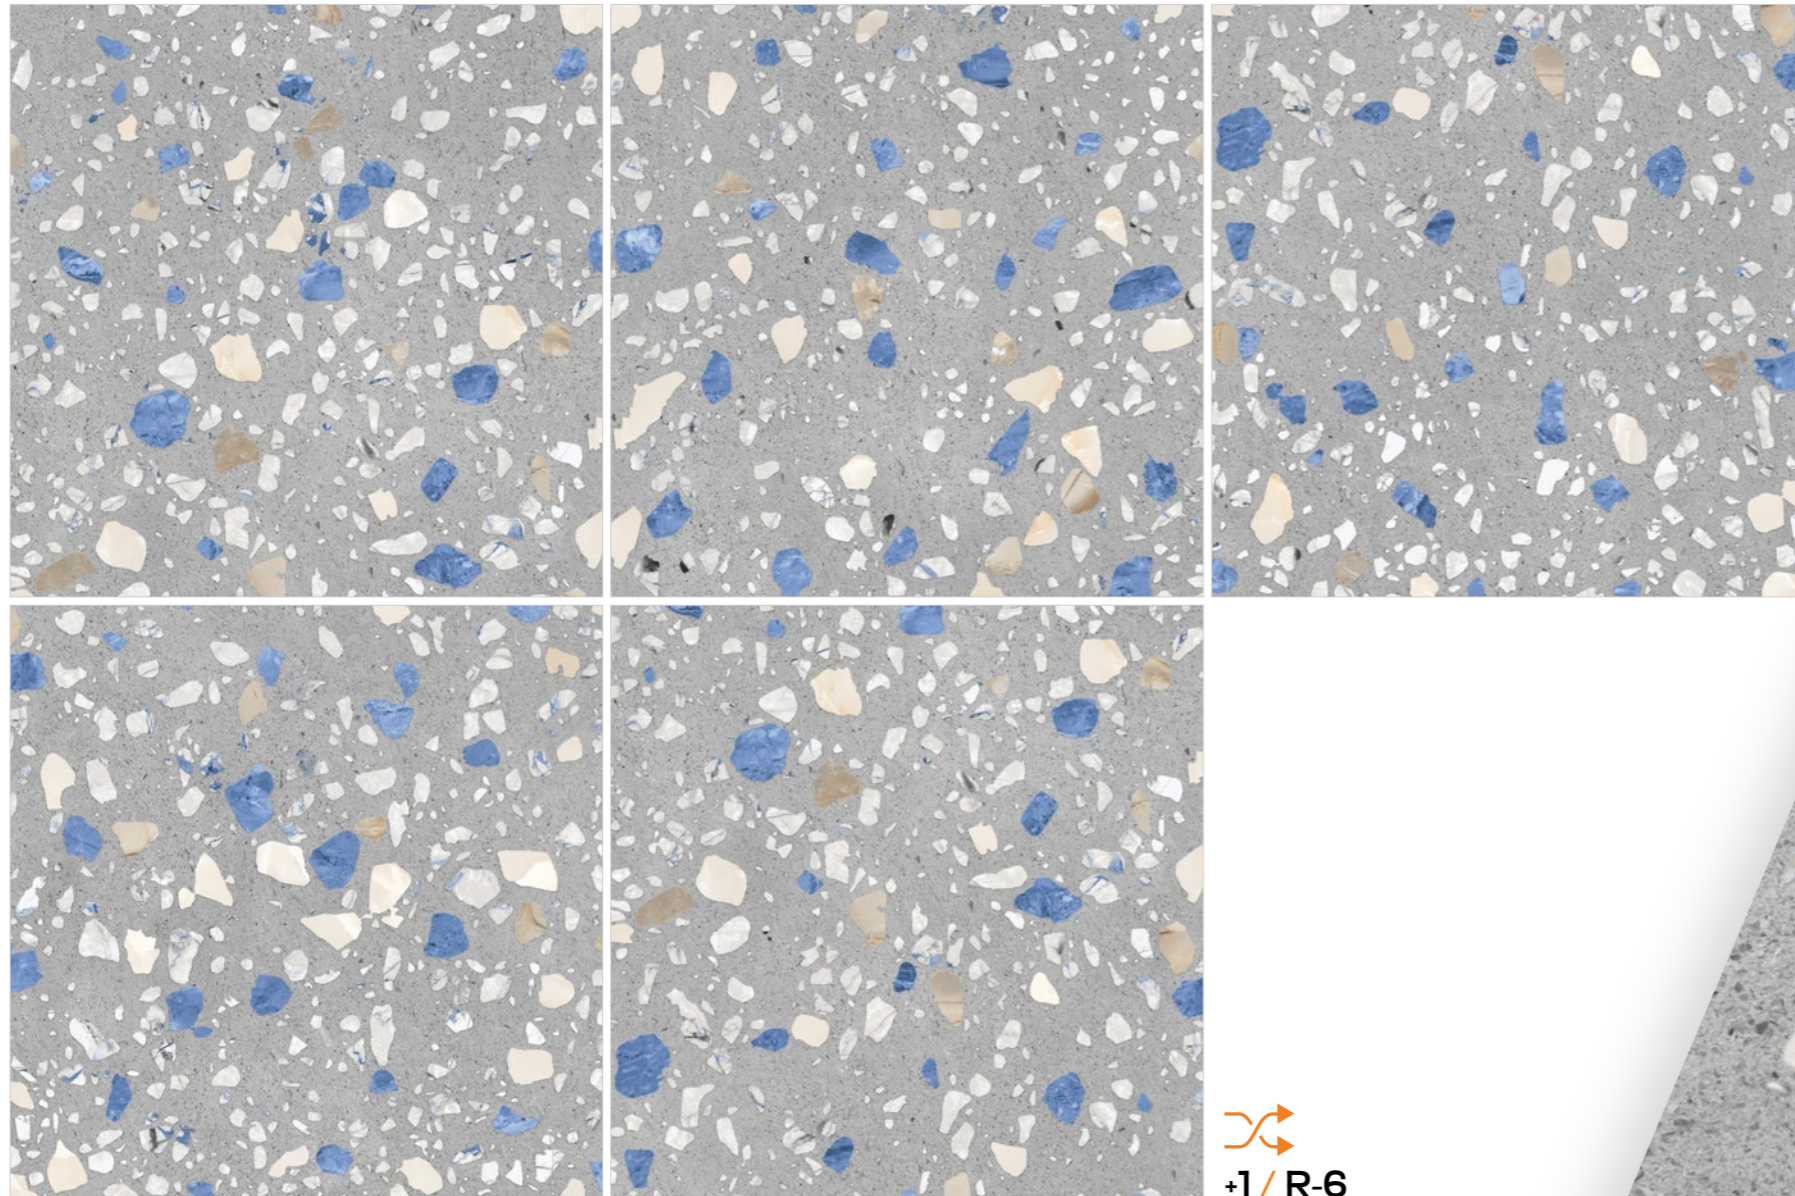

QUARTZITE

CONTEMPORARY MOSAIC MARVELS

+1 / R-6

Model

TERRA-2

Finish / Design /
Rustic Matt Terrazzo

600X
600MM

Technical Characteristics

ABSOLUTE
WATERPROOF

EASY
TO CLEAN

ICE & FROST
RESISTANT

HYGIENIC
SURFACE

SCRATCH
RESISTANT

STAIN
RESISTANT