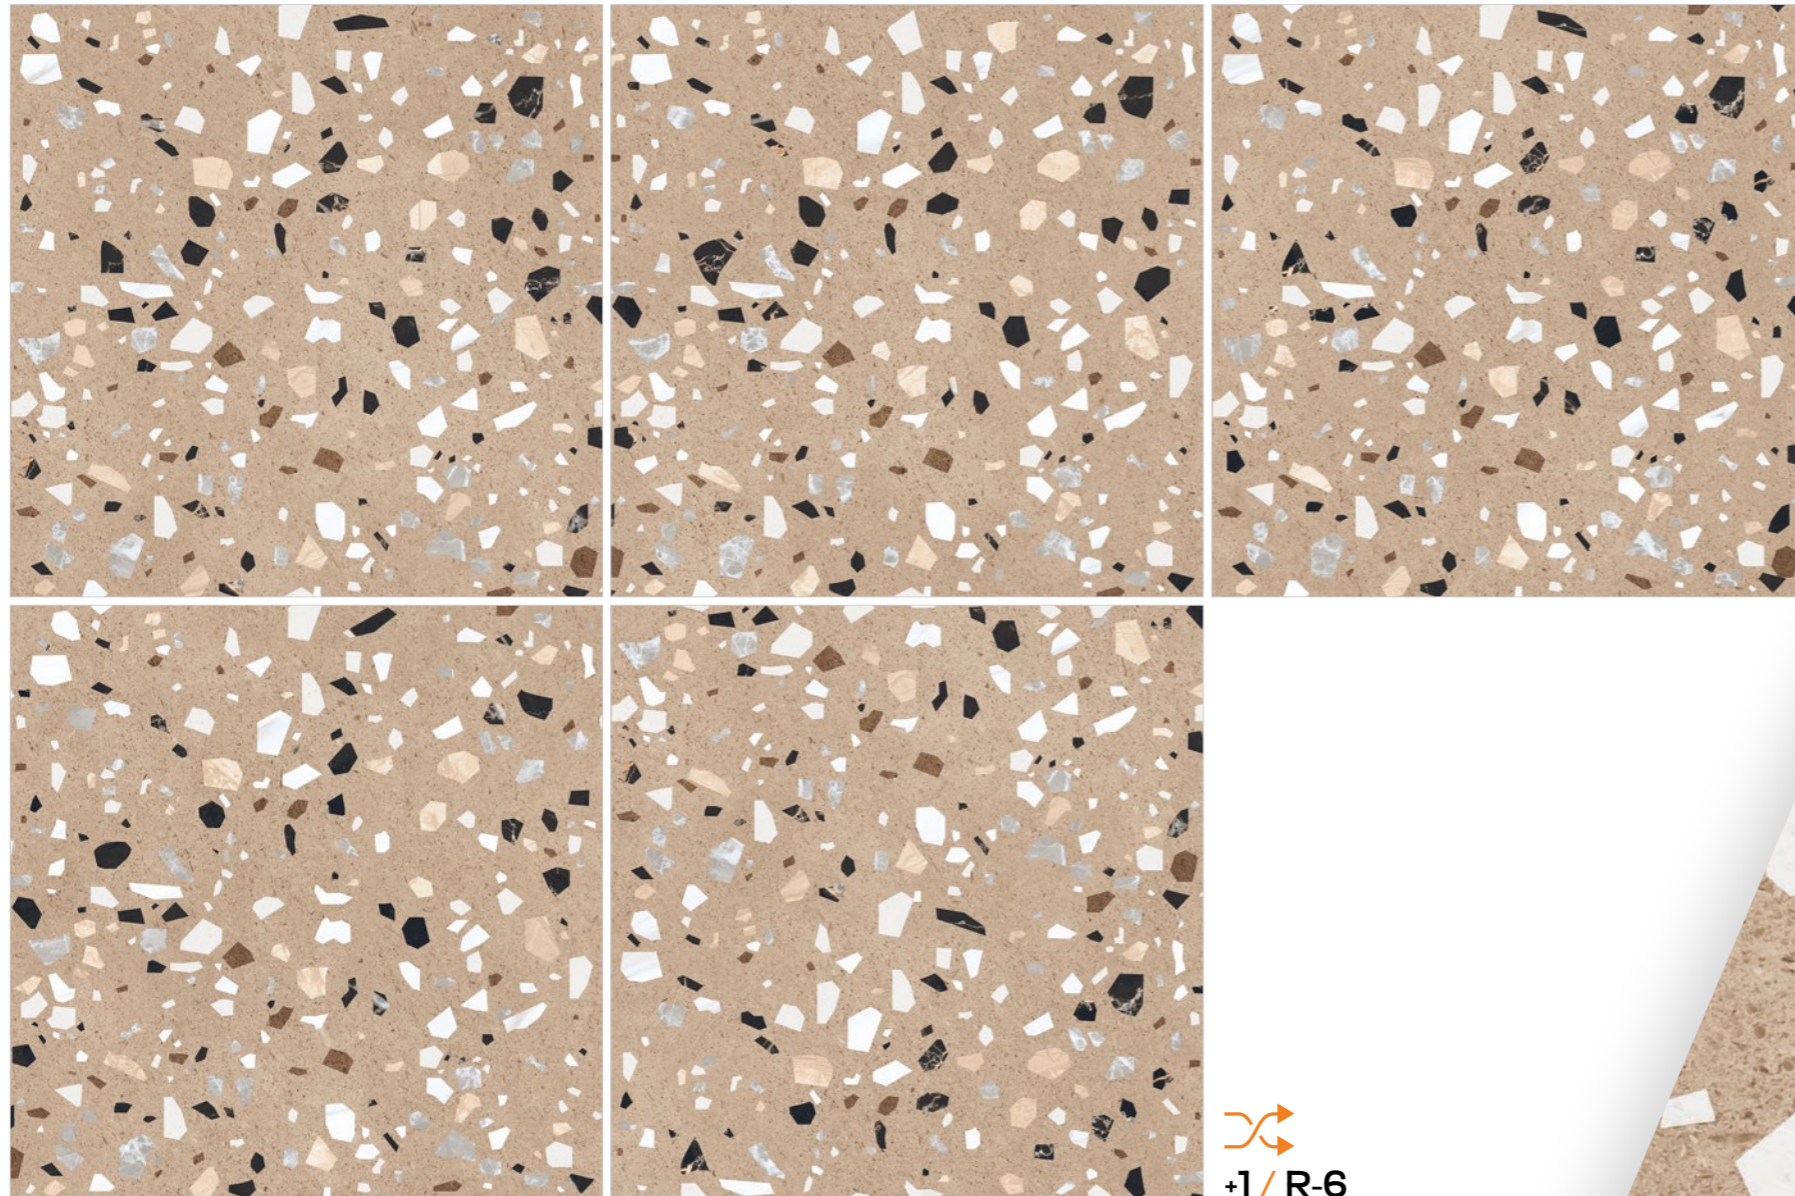

EASY
TO CLEAN

ICE & FROST
RESISTANT

HYGIENIC
SURFACE

SCRATCH
RESISTANT

STAIN
RESISTANT

QUARTZITE

CONTEMPORARY MOSAIC MARVELS

+1 / R-6