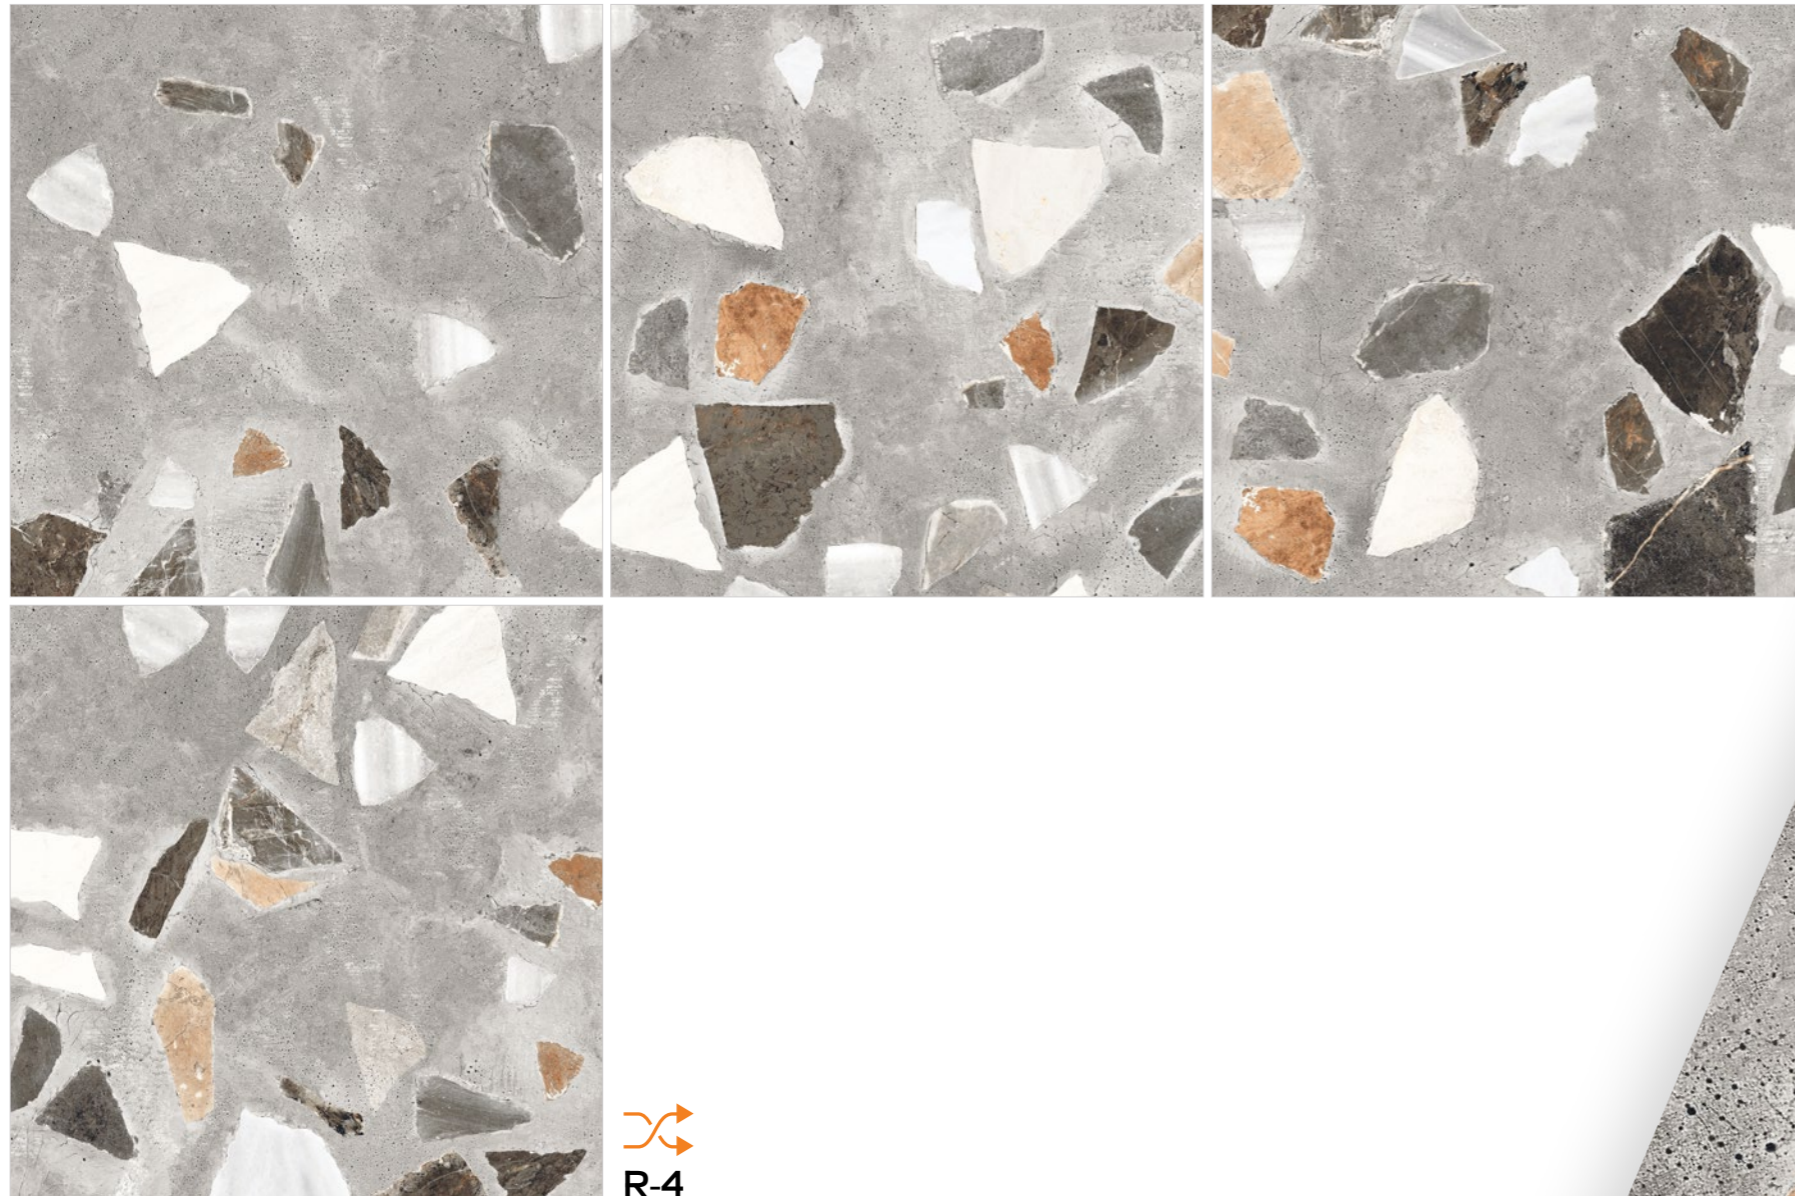

QUARTZITE

CONTEMPORARY MOSAIC MARVELS

Model

TERRA-21

Finish /
Rustic Matt

Design /
Terrazzo

600X
600MM