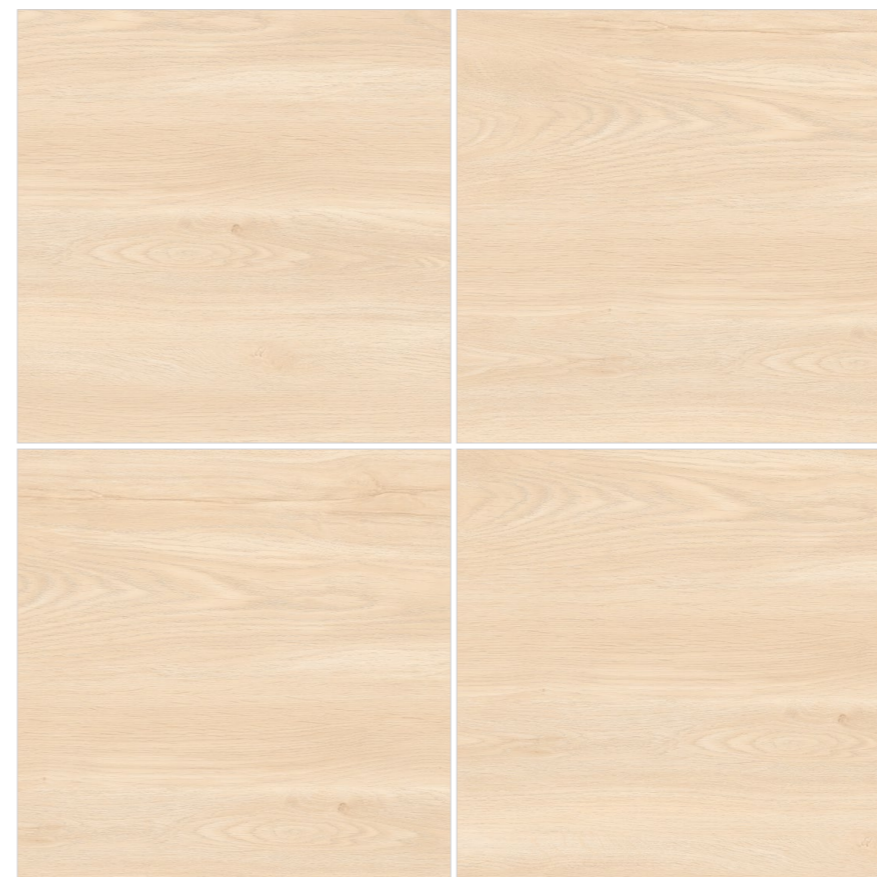

FORESTIQUE

WOODLAND SERENITY UNVEILED

Model
**EVA
BROWN**

 R-4

**600X
600MM**

Model
**EVA
IVORY**

 R-4

Finish / **Rustic Matt**
Design / **Wood**