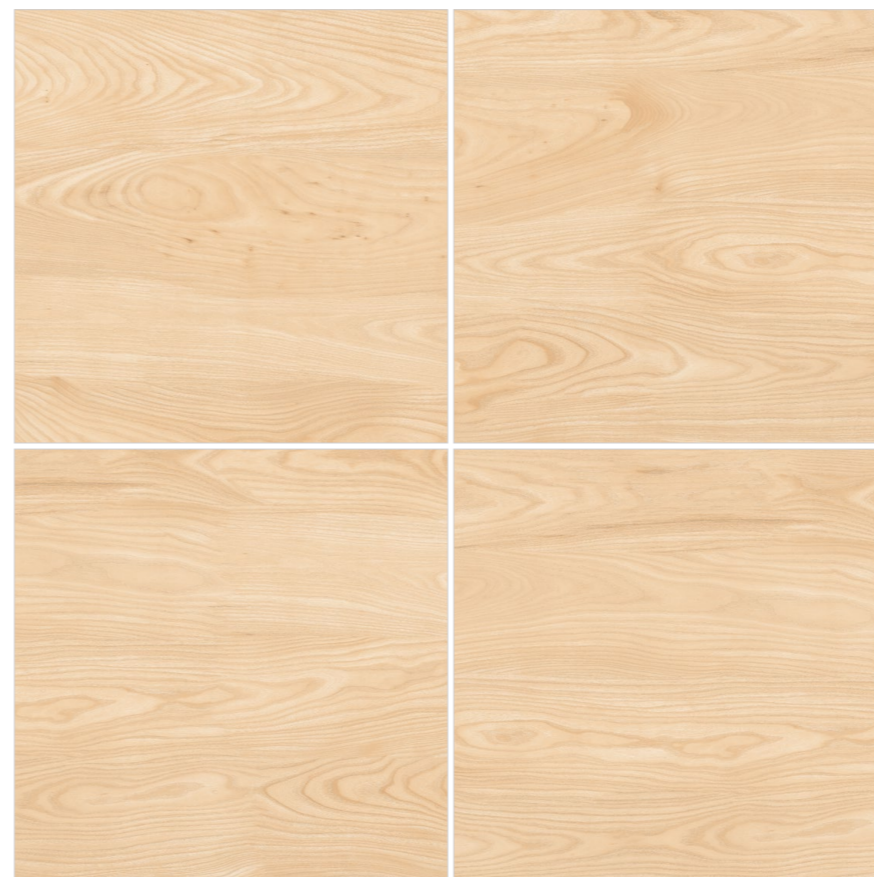

FORESTIQUE

WOODLAND SERENITY UNVEILED

Model
BOSTEN
WOOD BROWN

 R-4

600X
600MM

Model
BOSTEN
WOOD IVORY

 R-4

Finish / **Rustic Matt**
Design / **Wood**