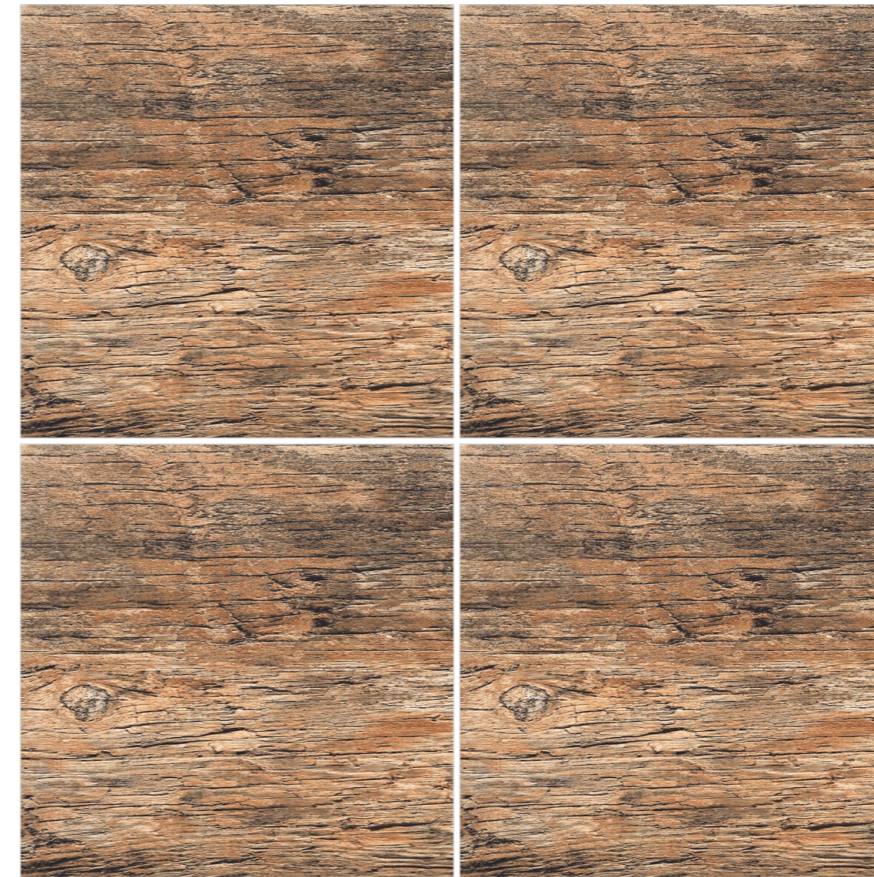

Model
**NATURAL
WOOD**

Finish / **Rustic Matt**
Design / **Wood**