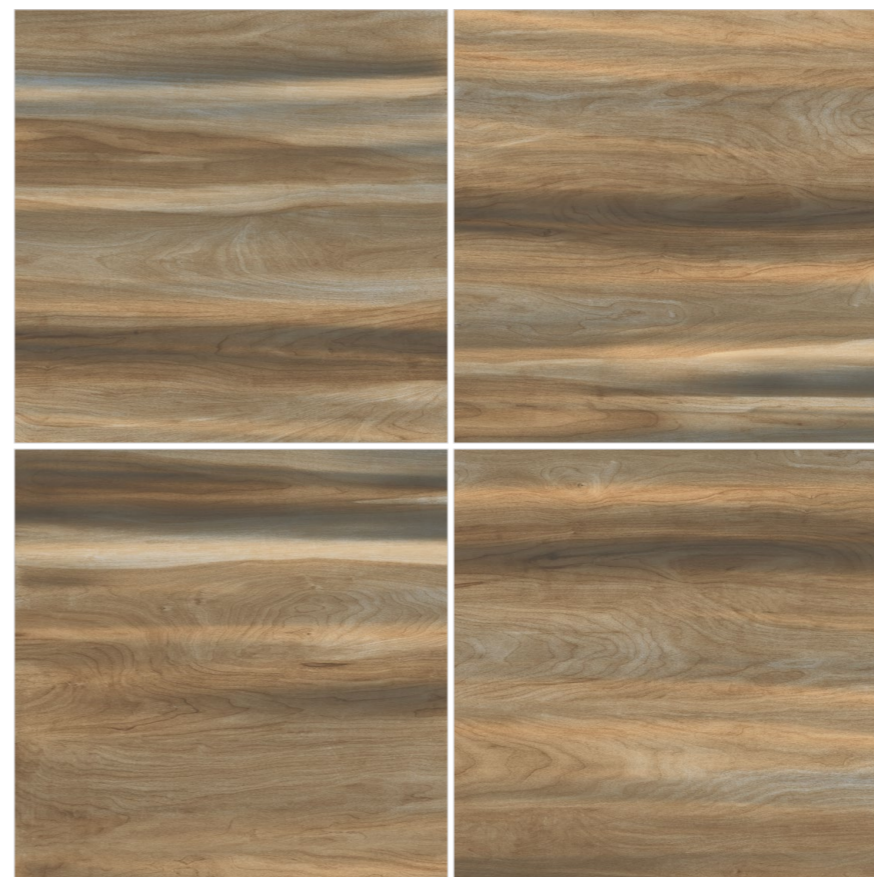

R-9

Finish / Rustic Matt
Design / Wood

Technical
Characteristics