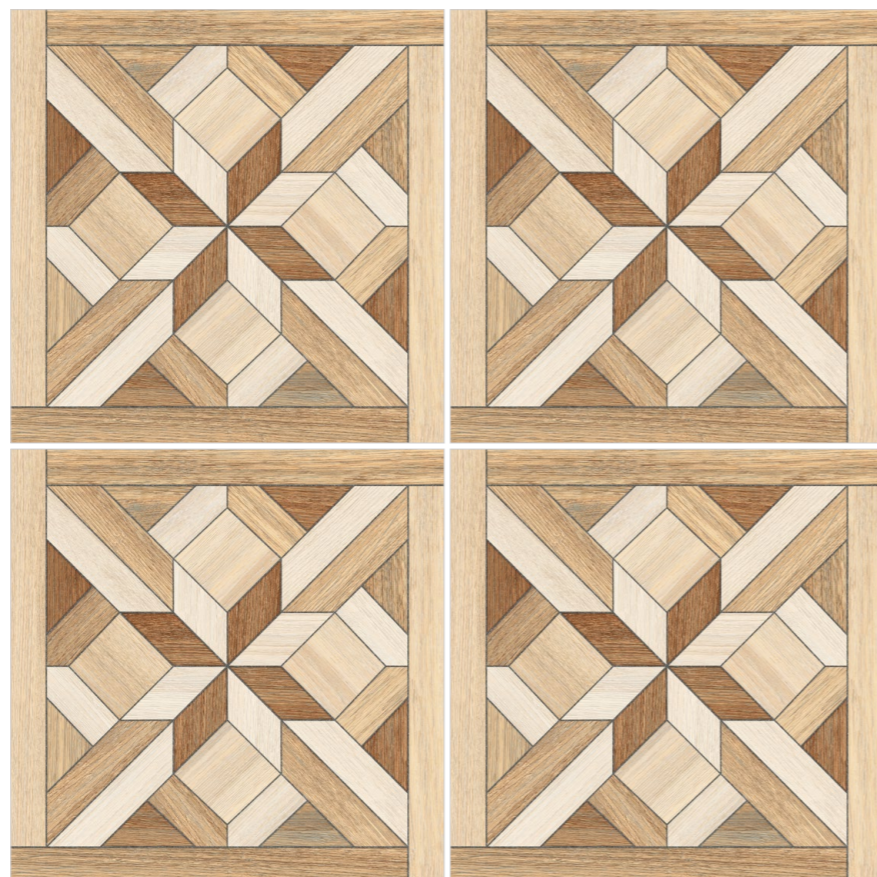

Model
**KATIA
WOOD**

600X
600MM

Model
**KING
WOOD**

Finish / **Rustic Matt**
Design / **Wood**

Technical
Characteristics

FORESTIQUE

WOODLAND SERENITY UNVEILED

Model
KEVIN
WOOD LINER