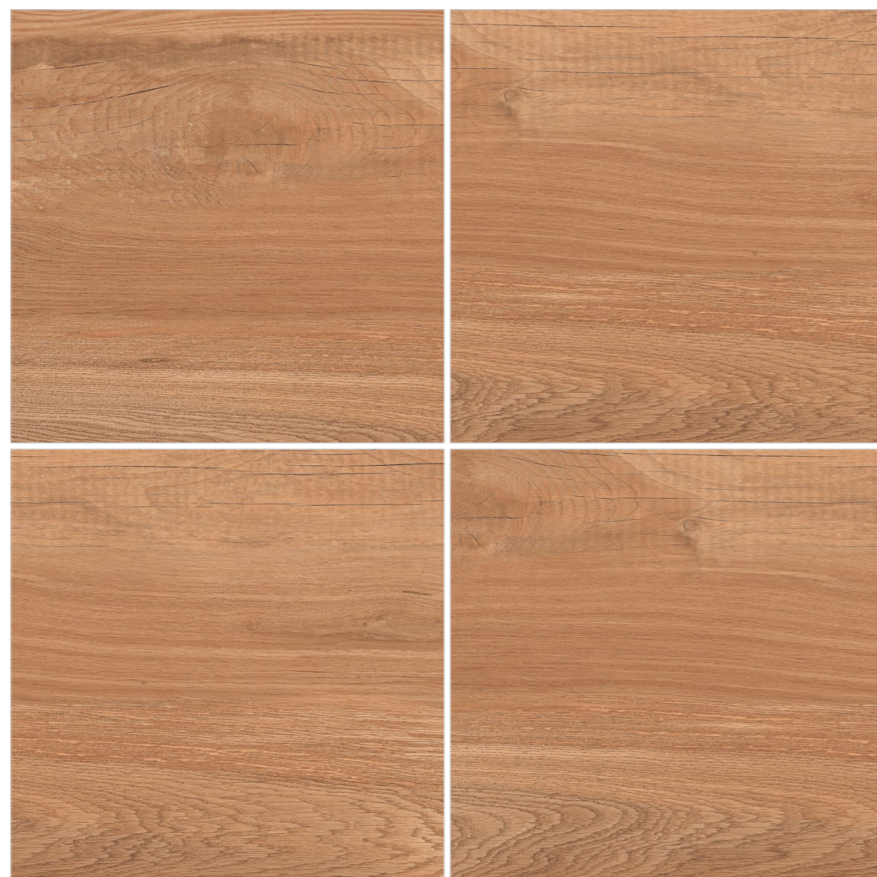

Technical
Characteristics

Design Exhibited /
▶ Carbon Wood Brown

FORESTIQUE

WOODLAND SERENITY UNVEILED

Model
**COUNTRY
WOOD BROWN**

 R-4

**600X
600MM**

Model
**COUNTRY
WOOD LIGHT**