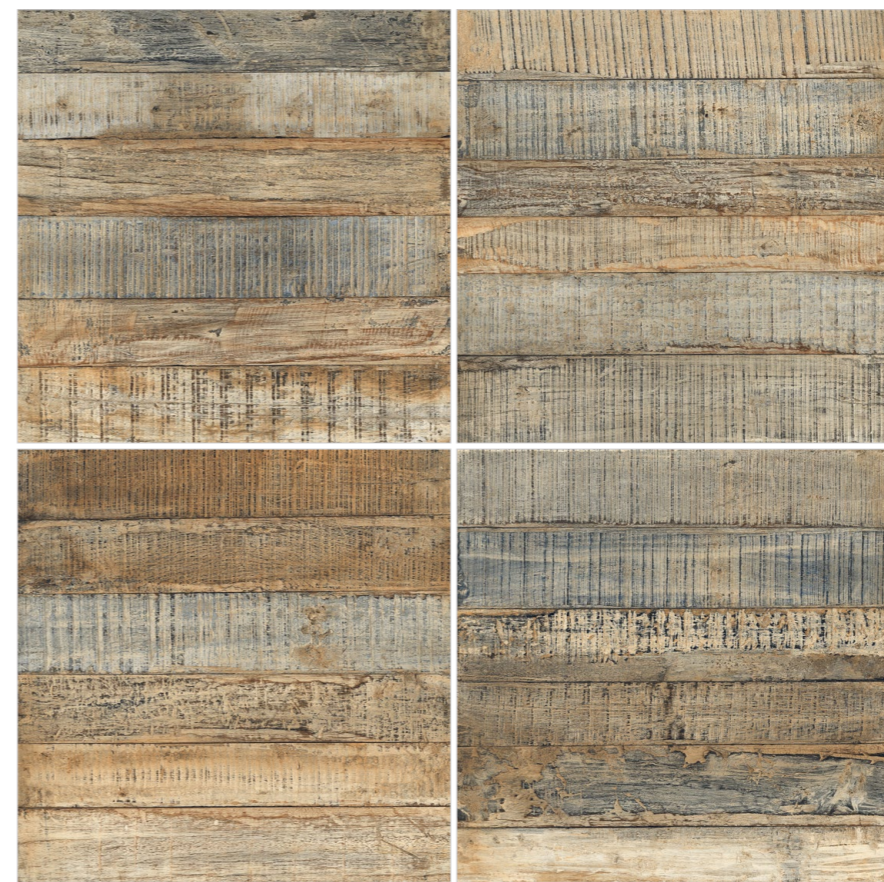

 R-9

Finish / **Rustic Matt**
Design / **Wood**

Technical
Characteristics

Model
**ROBEL
WOOD VERDE**

Finish / **Rustic Matt**
Design / **Wood**

Design Exhibited /
▶ Robel Wood Verde

FORESTIQUE

WOODLAND SERENITY UNVEILED