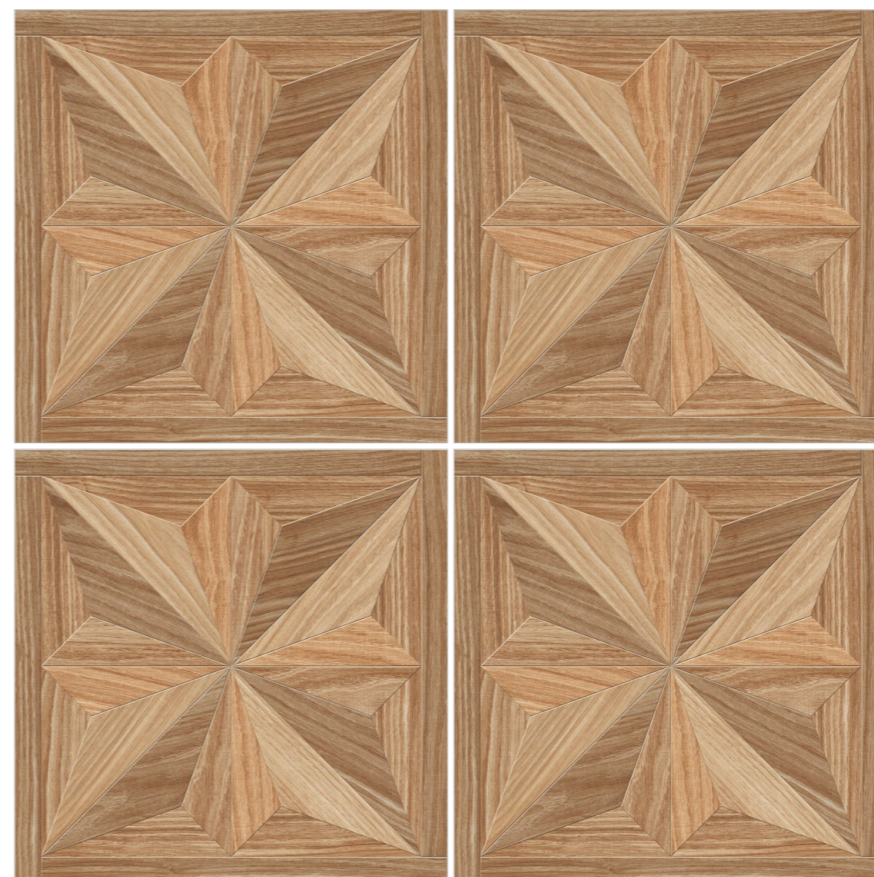

Model
**KING
WOOD**

Finish / **Rustic Matt**
Design / **Wood**

Technical
Characteristics