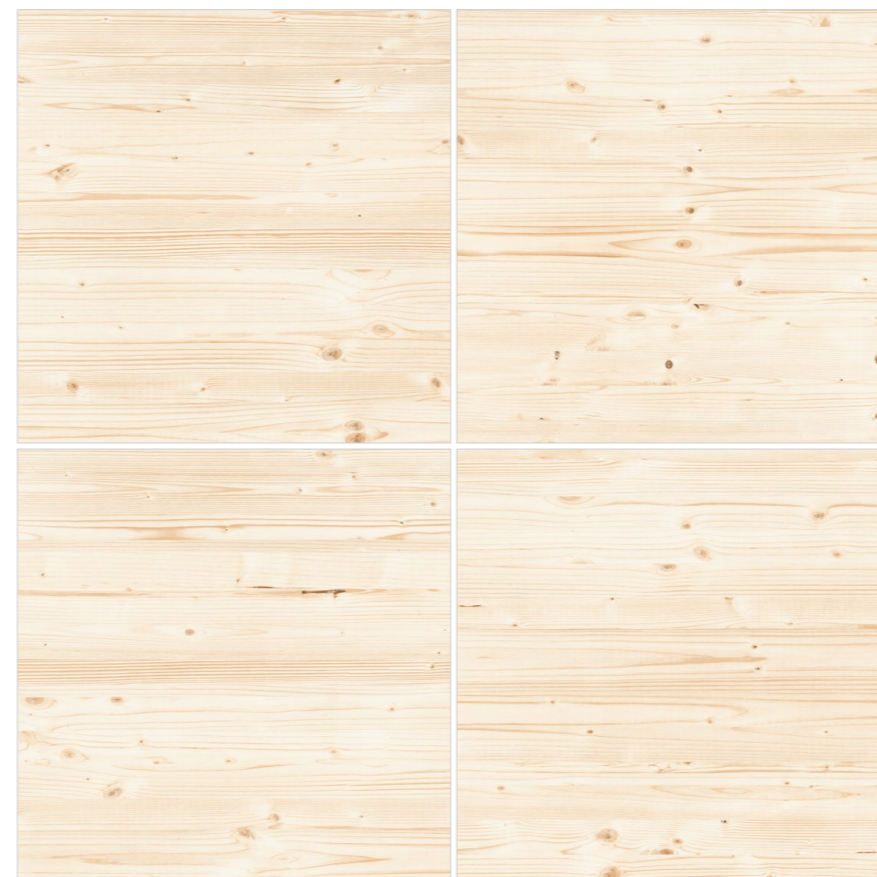

Finish / **Rustic Matt**
Design / **Wood**

Technical
Characteristics

FORESTIQUE

WOODLAND SERENITY UNVEILED

Model
**PINE
WOOD BROWN**

 R-4

**600X
600MM**

Model
**PINE
WOOD IVORY**