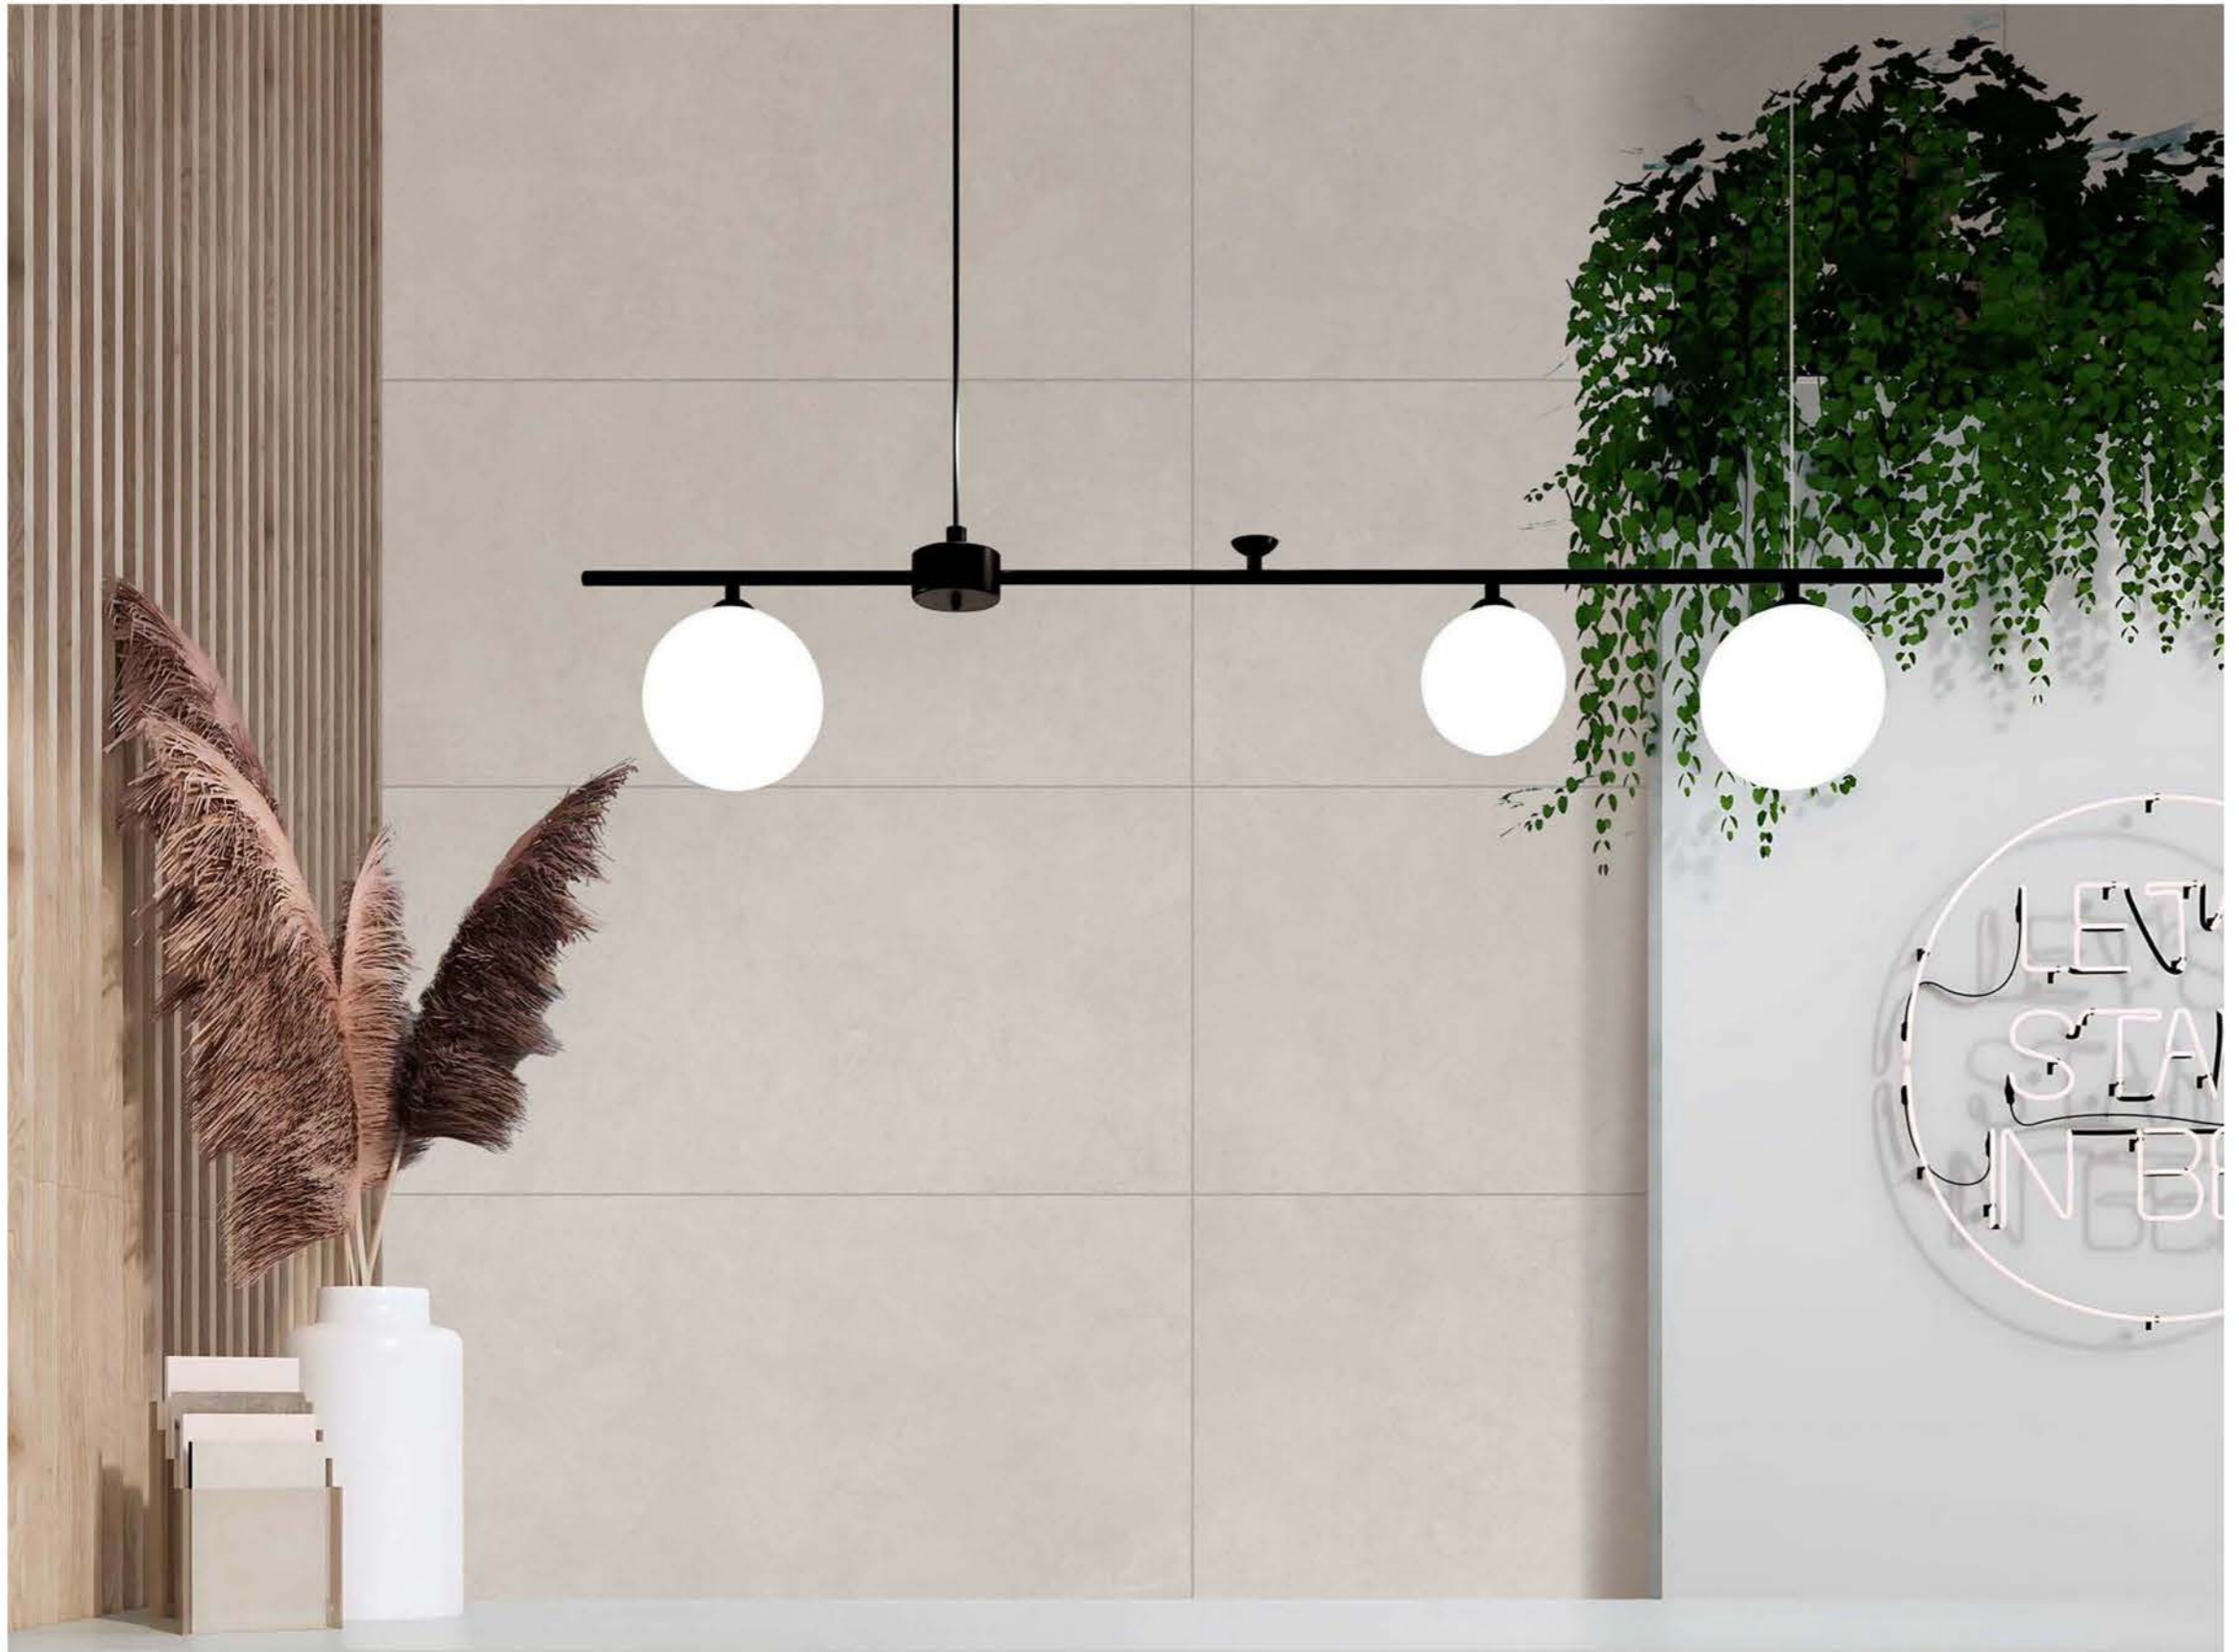

| Wall & Floor  
**MICHEL BEIGE**

**MATT**  
COLLECTION

**MATT**  
COLLECTION

| Size  
600x  
1200mm

| Surface  
Matt

| Random  
04

**MICHEL  
CHALK**

I Wall  
**MICHEL CHALK**