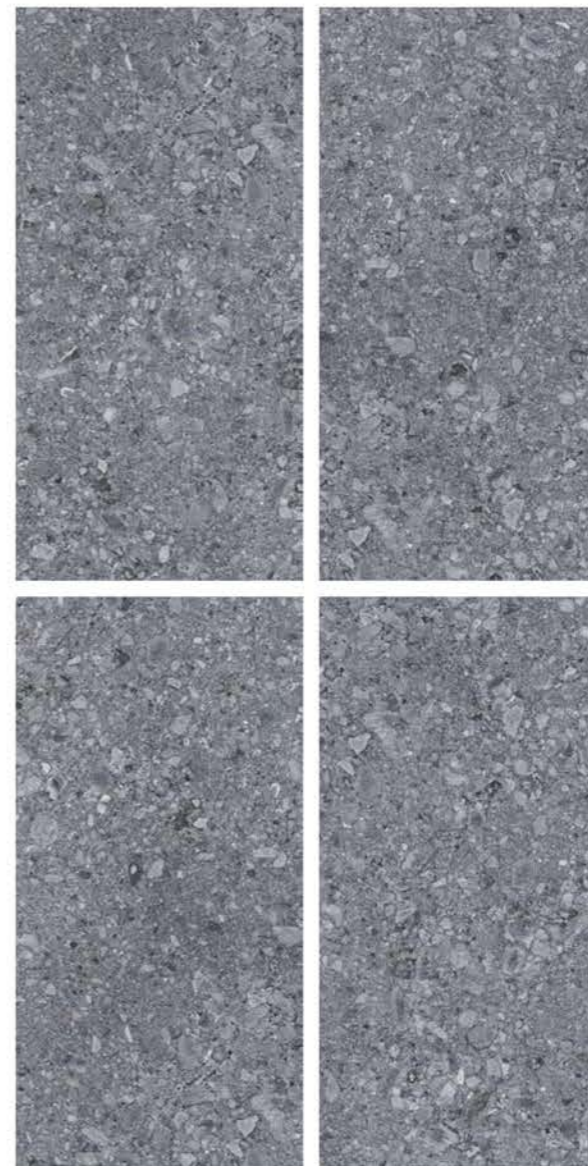

MATT
COLLECTION

| Size
600x
1200mm

| Surface
Matt

| Random
04

**SELTOS
GREY**