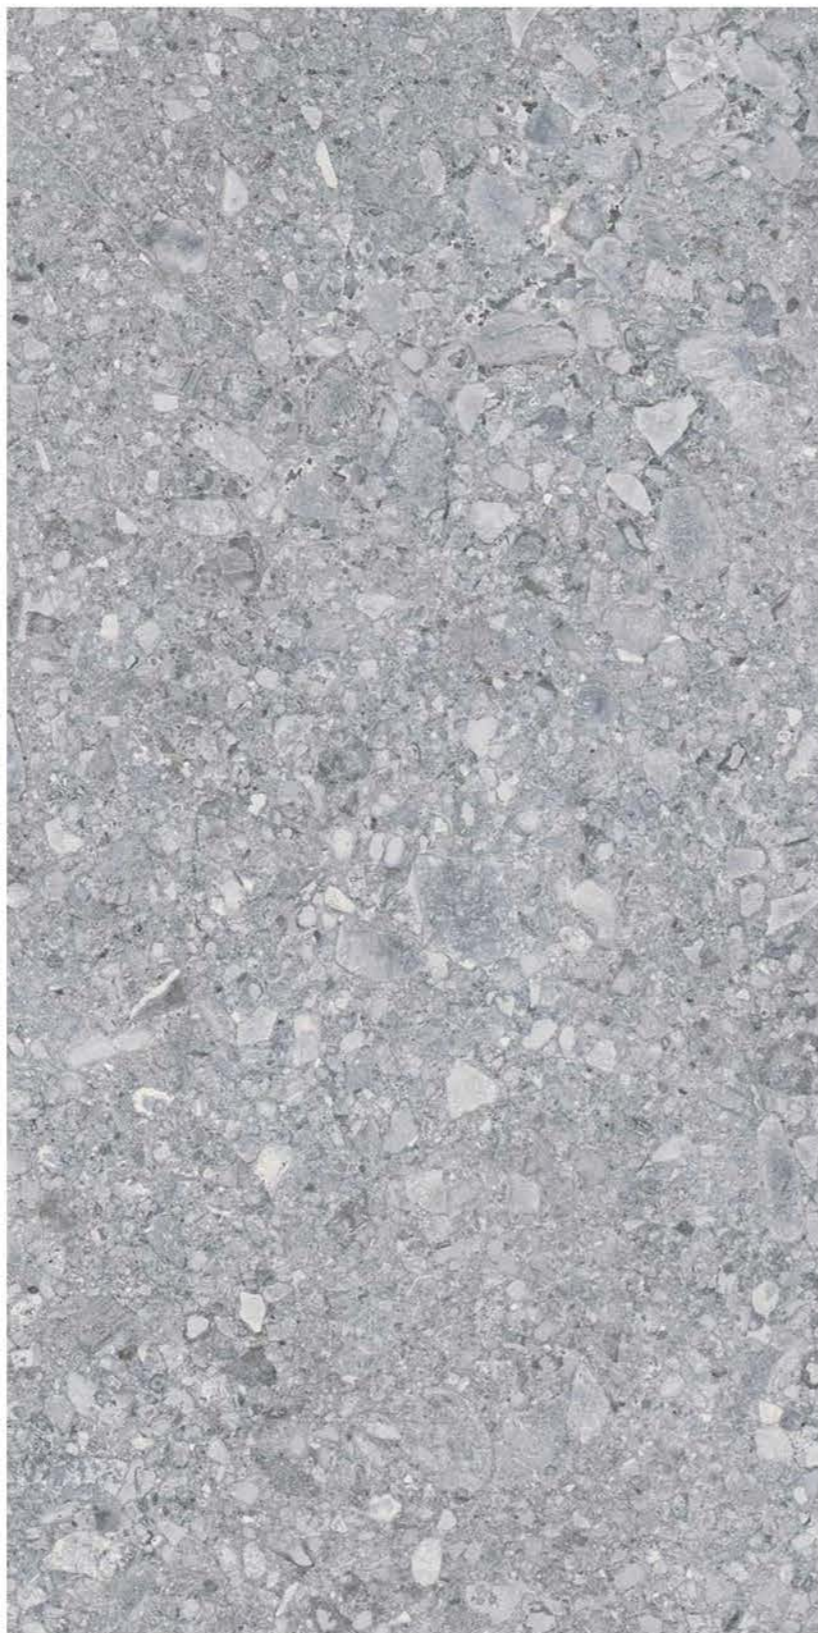

MATT
COLLECTION

| Size
600x
1200mm

| Surface
Matt

| Random
O4

**SELTOS
SILVER**