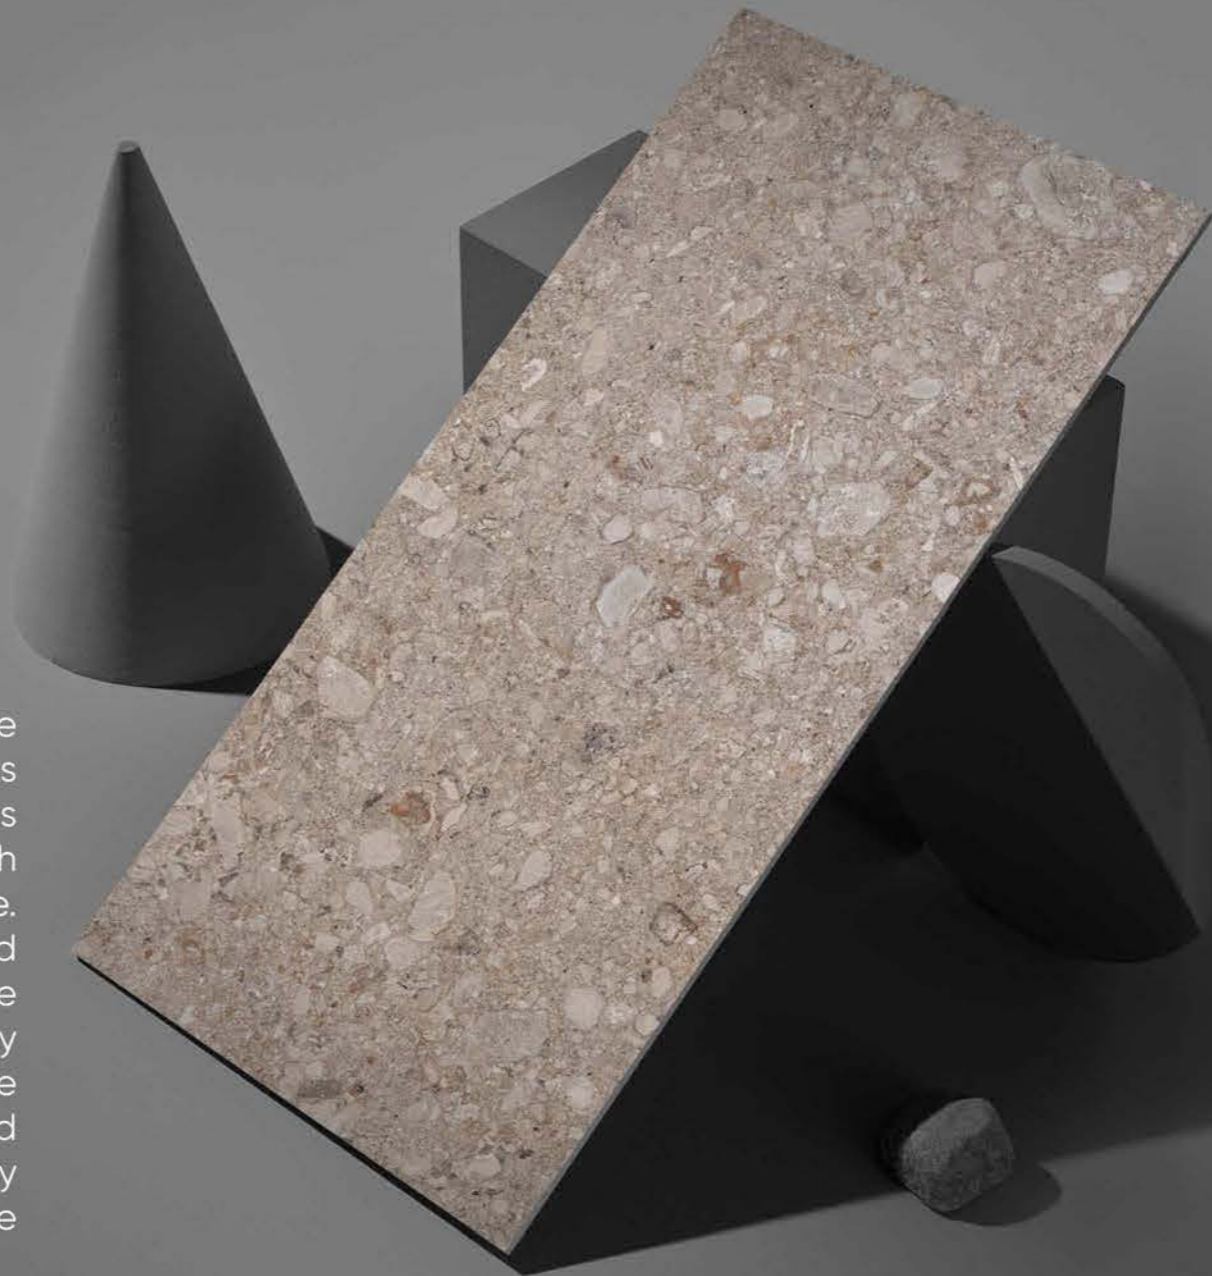

# MATT

COLLECTION

600x  
1200mm

Experience the understated elegance of the Matt Collection, where sophistication meets simplicity. Each piece in this collection is crafted with a smooth, non-reflective finish that adds a touch of modernity to any space. Ideal for creating a serene and refined ambiance, the Matt Collection features subtle textures and muted tones that effortlessly blend with diverse interiors. Perfect for those who appreciate the beauty of understated design, this collection transforms ordinary surfaces into extraordinary statements of style and class.