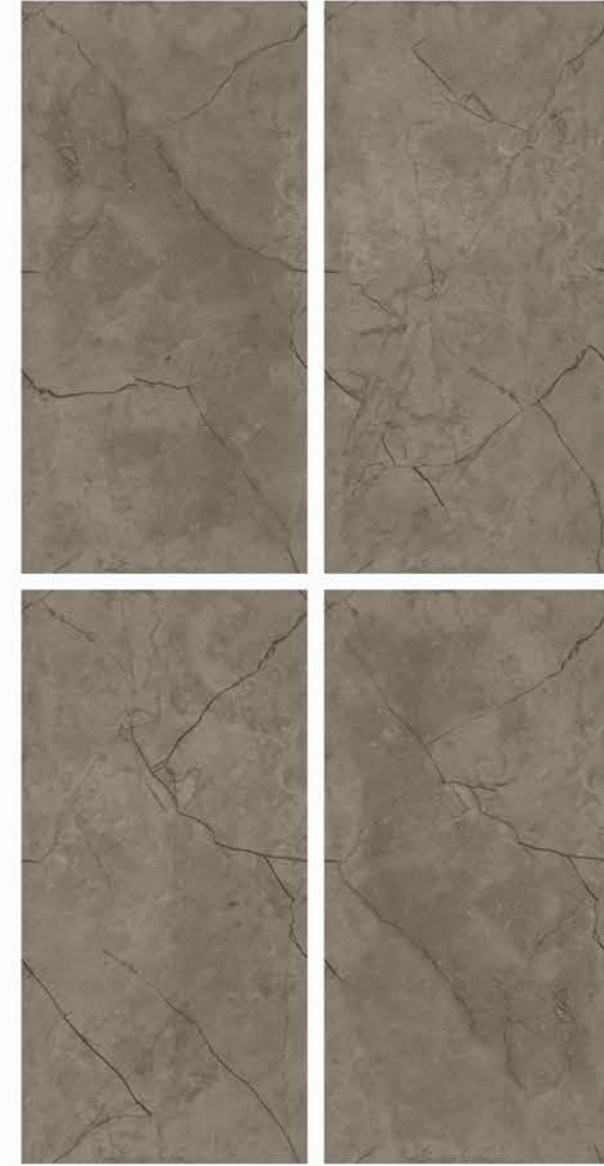

MATT

COLLECTION

| Size
600x
1200mm

| Surface
Matt

| Random
04

**ELECTO
MOCHA**