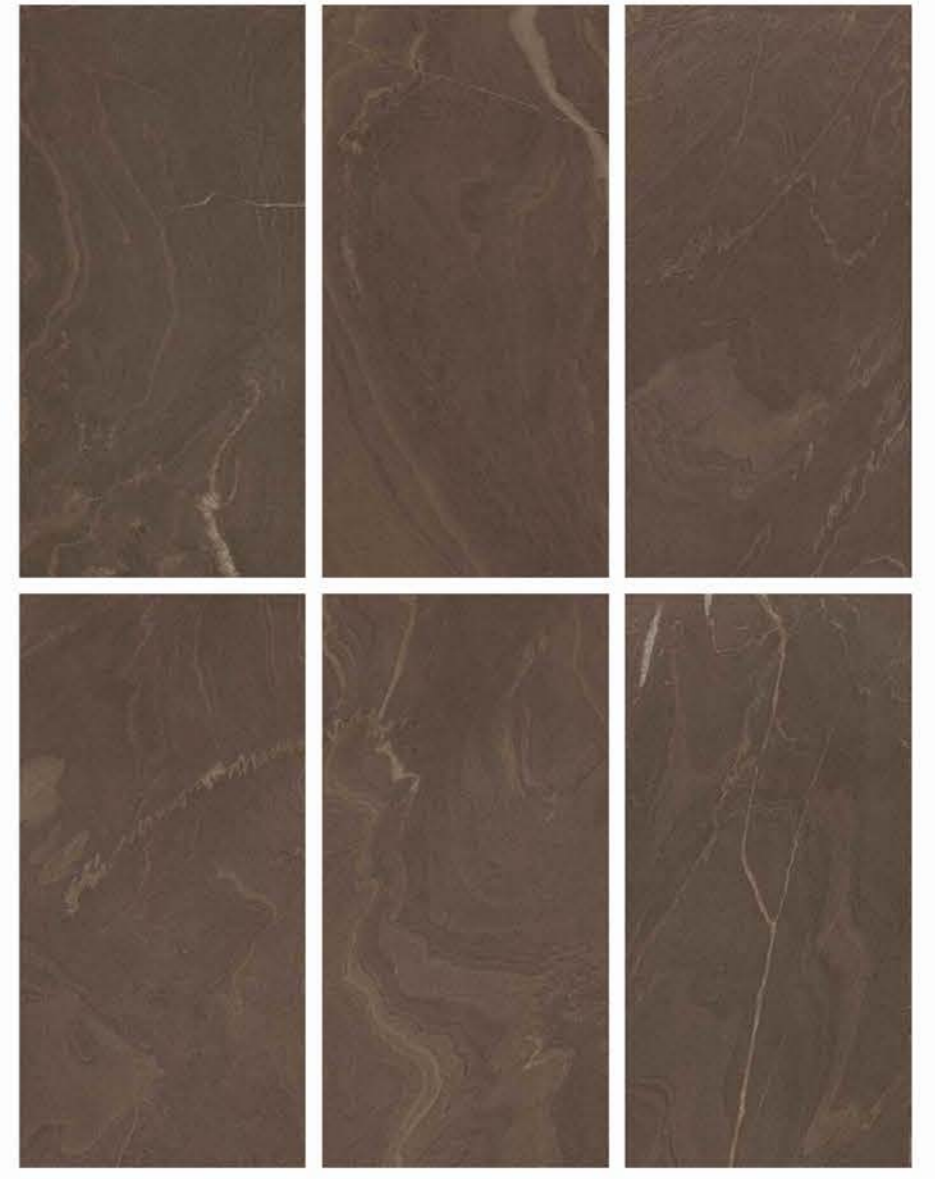

MATT COLLECTION

| Size
600x
1200mm

| Surface
Matt

| Random
08

**CARVELA
BROWN**