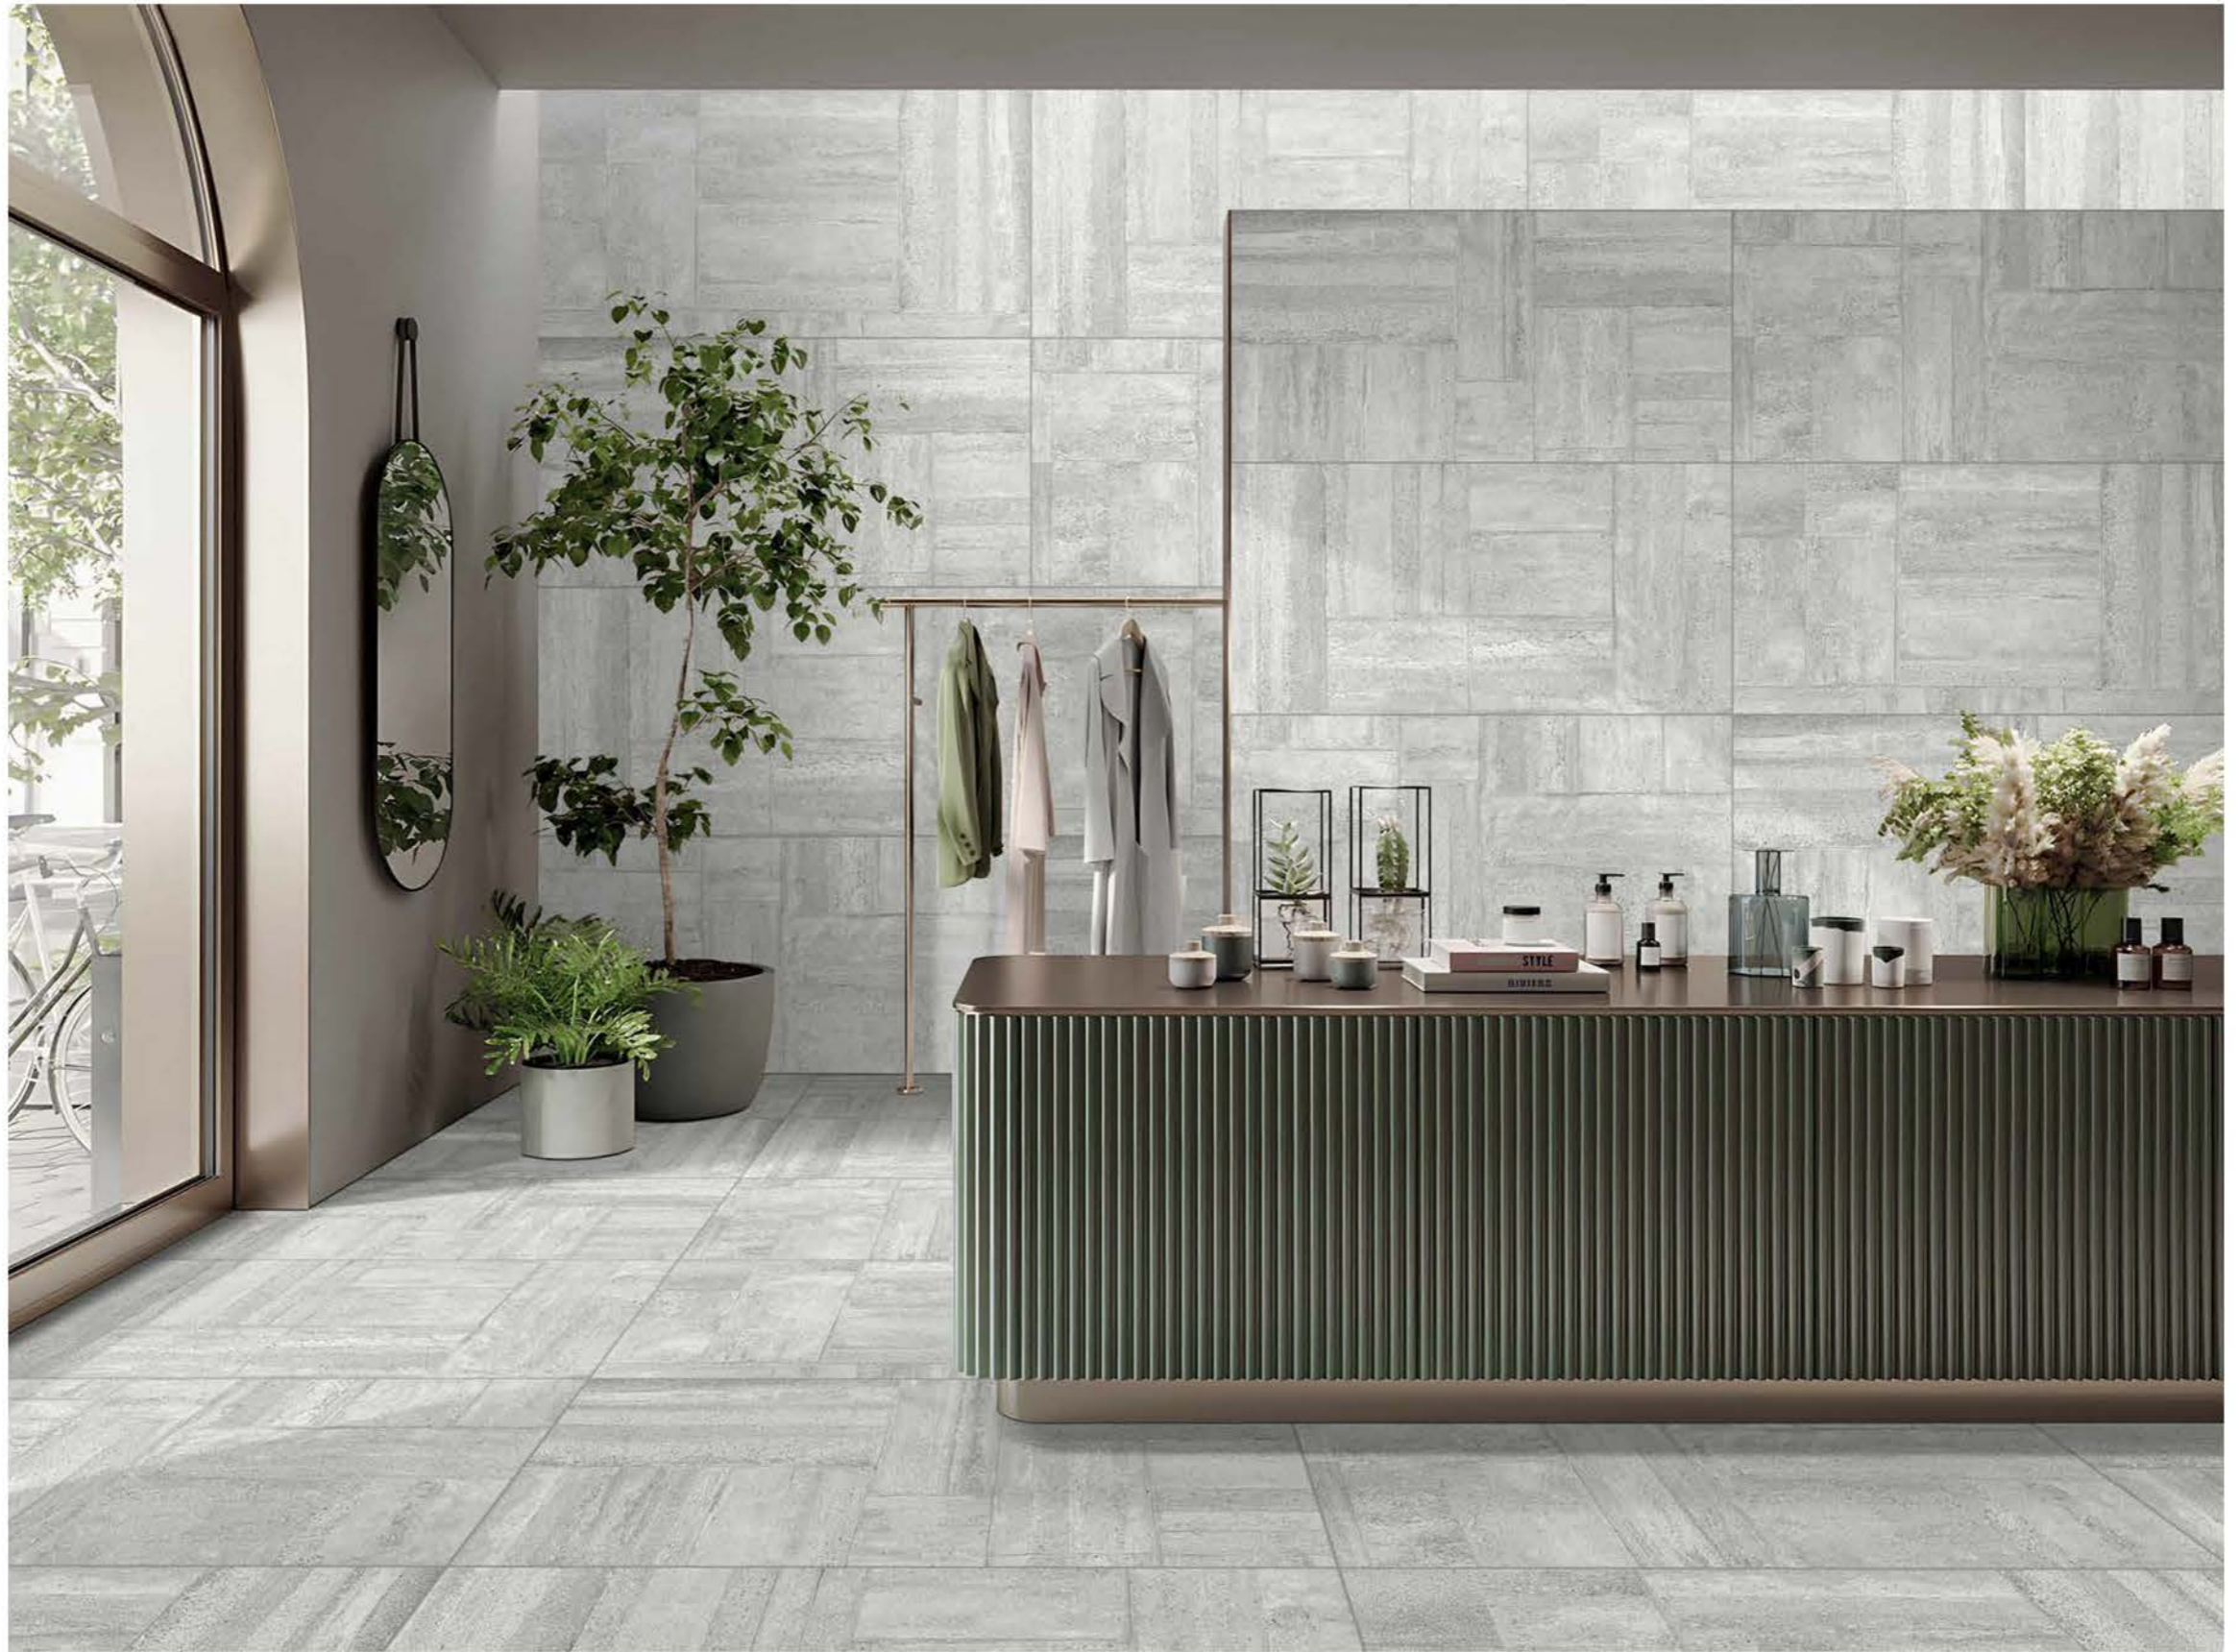

| Wall & Floor
EXOTIC LIGHT GREY

MATT
COLLECTION