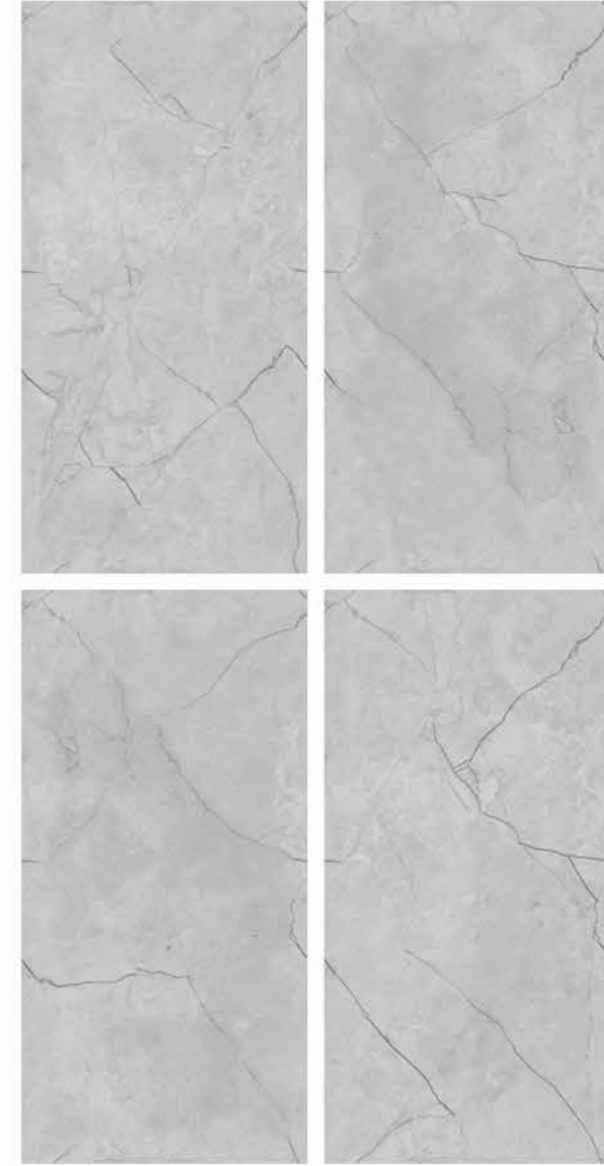

MATT

COLLECTION

| Size
600x
1200mm

| Surface
Matt

| Random
04

ELECTO
LIGHT GREY