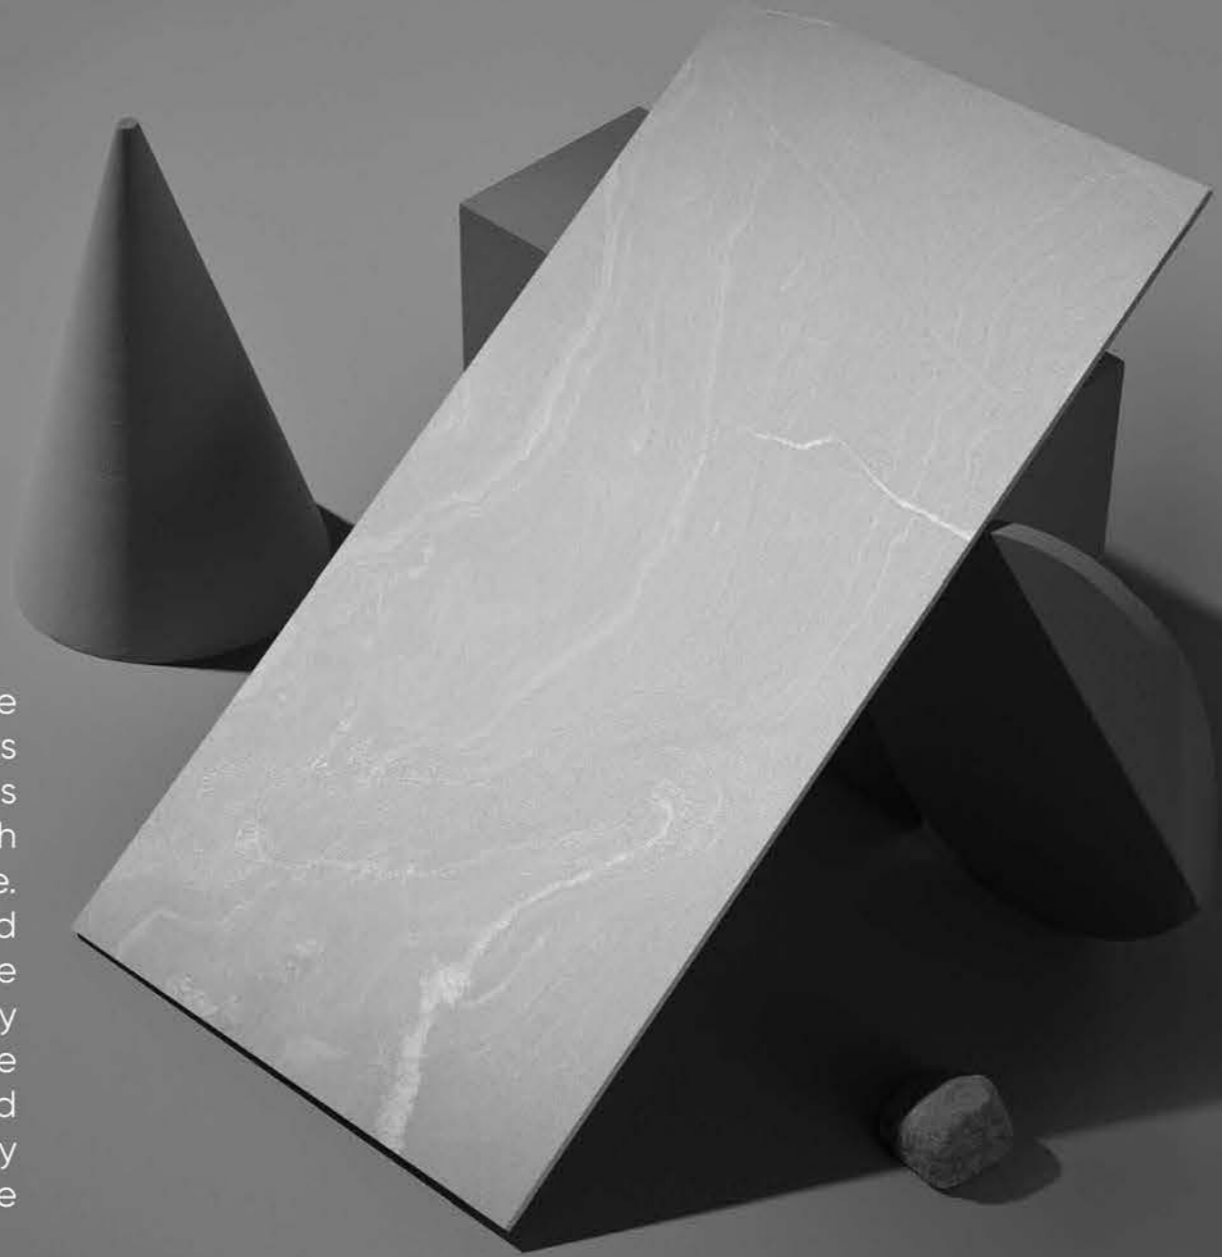

whether it's a luxurious bathroom, a chic living area, or a sophisticated office—our collection ensures that every surface exudes a sense of refined beauty.

MATT

COLLECTION

600x
1200mm

Experience the understated elegance of the Matt Collection, where sophistication meets simplicity. Each piece in this collection is crafted with a smooth, non-reflective finish that adds a touch of modernity to any space. Ideal for creating a serene and refined ambiance, the Matt Collection features subtle textures and muted tones that effortlessly blend with diverse interiors. Perfect for those who appreciate the beauty of understated design, this collection transforms ordinary surfaces into extraordinary statements of style and class.