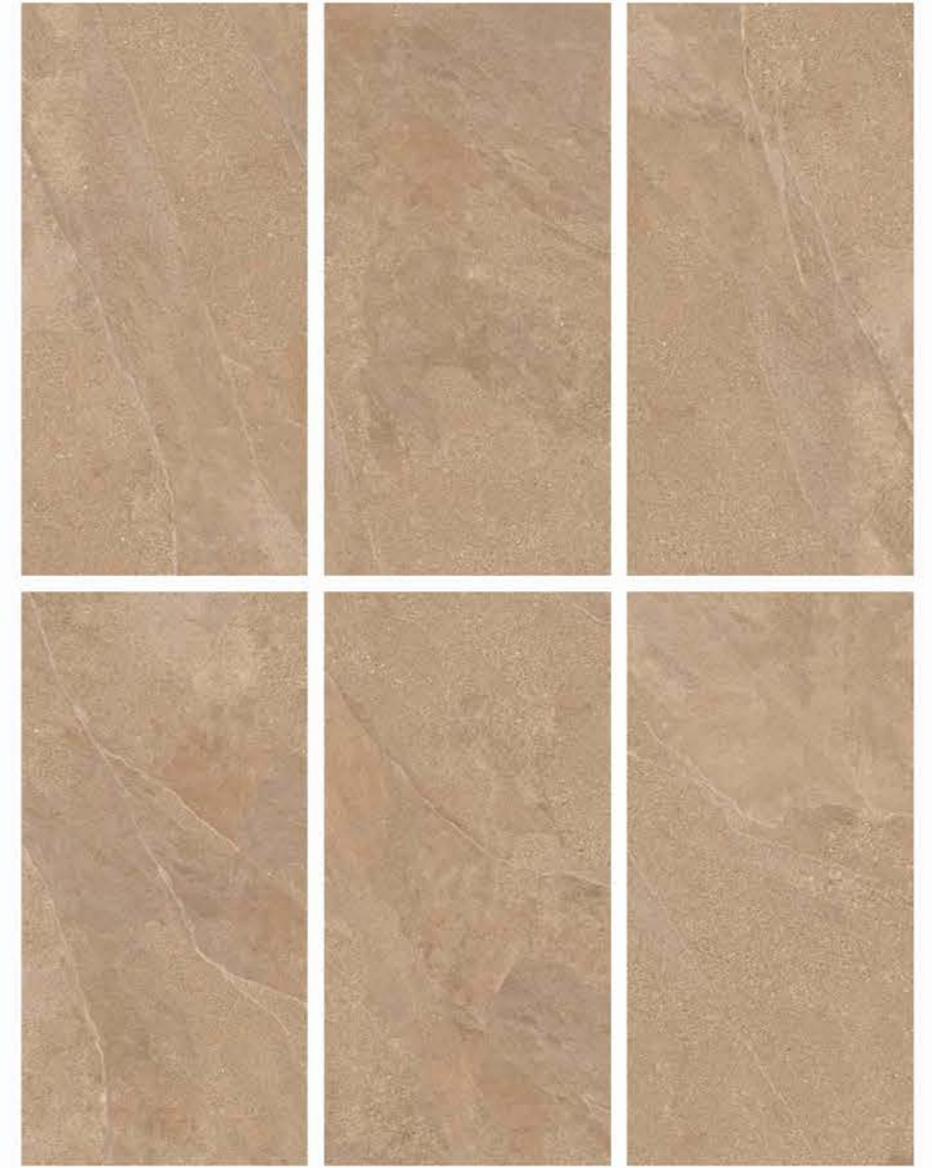

MATT COLLECTION

| Size
600x
1200mm

| Surface
Matt

| Random
06

**DESERT
DARK BROWN**