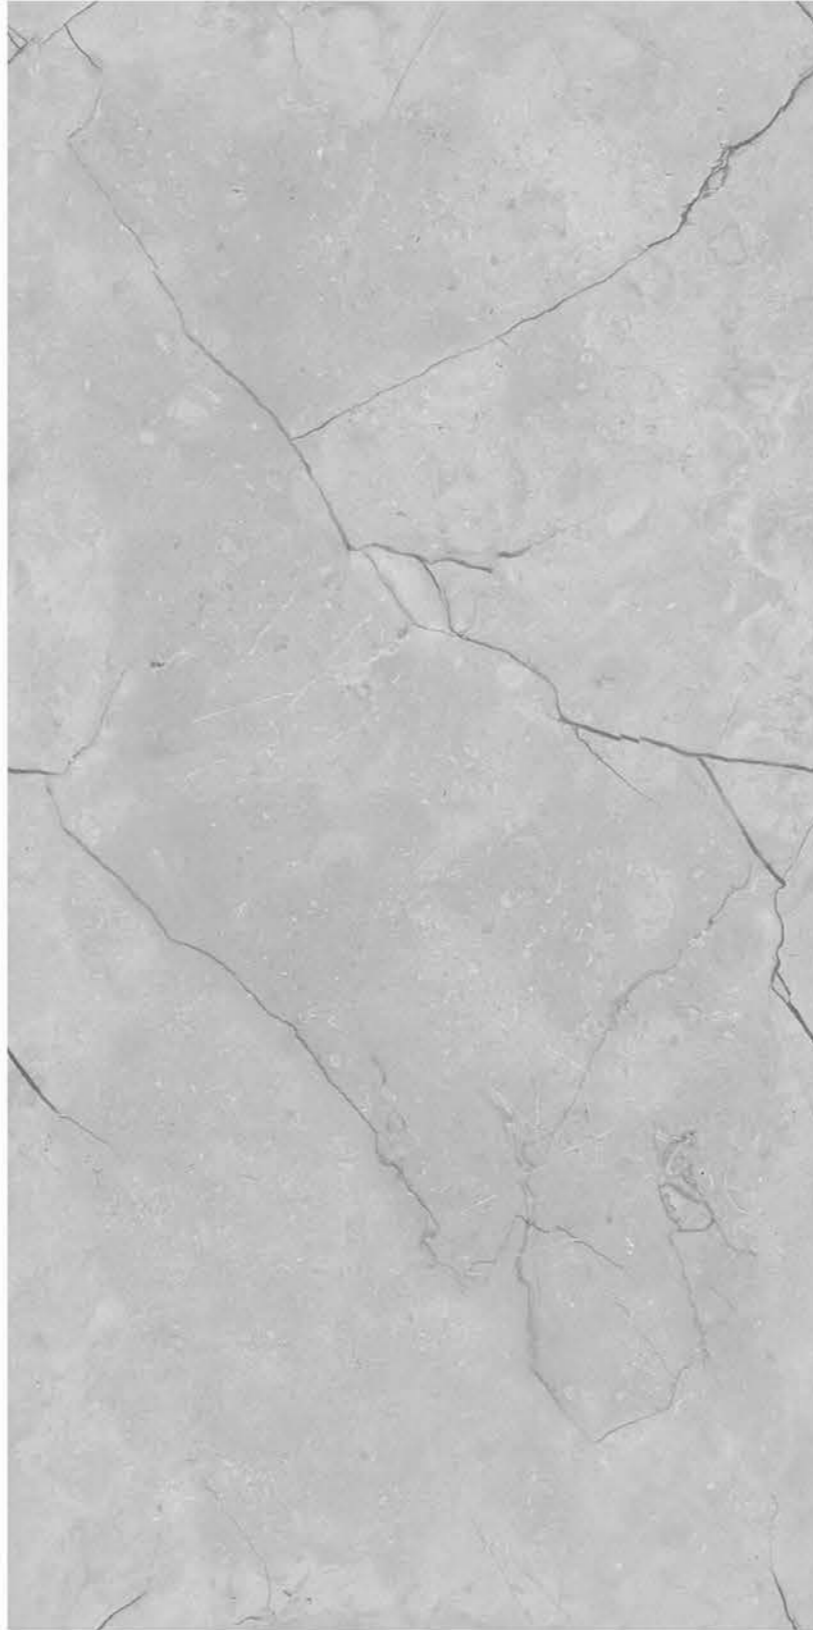

MATT

COLLECTION

| Size
600x
1200mm

| Surface
Matt

| Random
04

ELECTO
LIGHT GREY