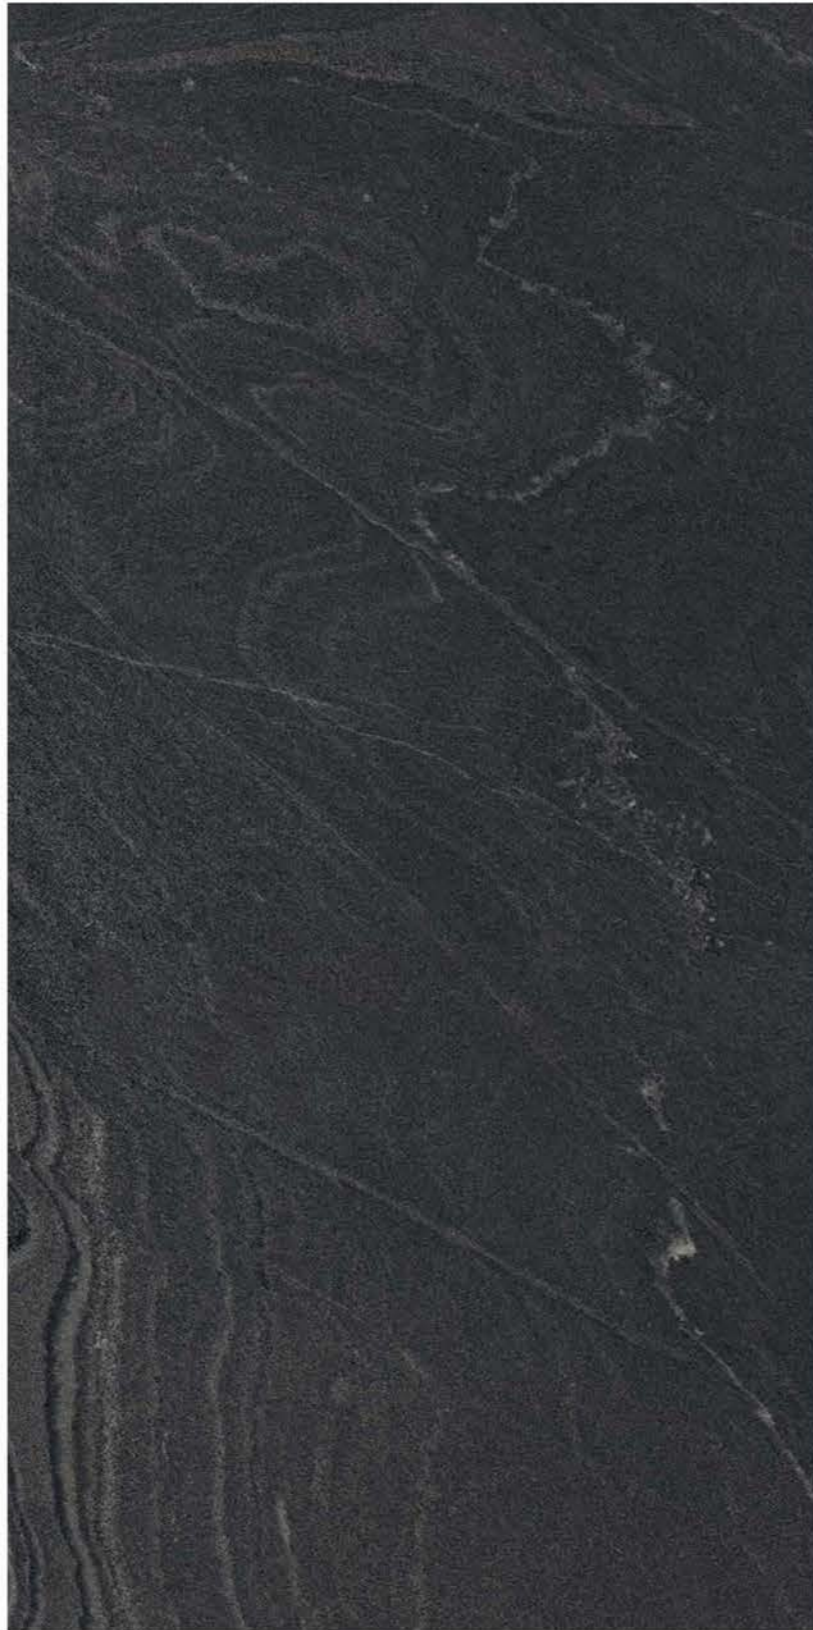

MATT COLLECTION

| Size
600x
1200mm

| Surface
Matt

| Random
08

**CARVELA
NERO**