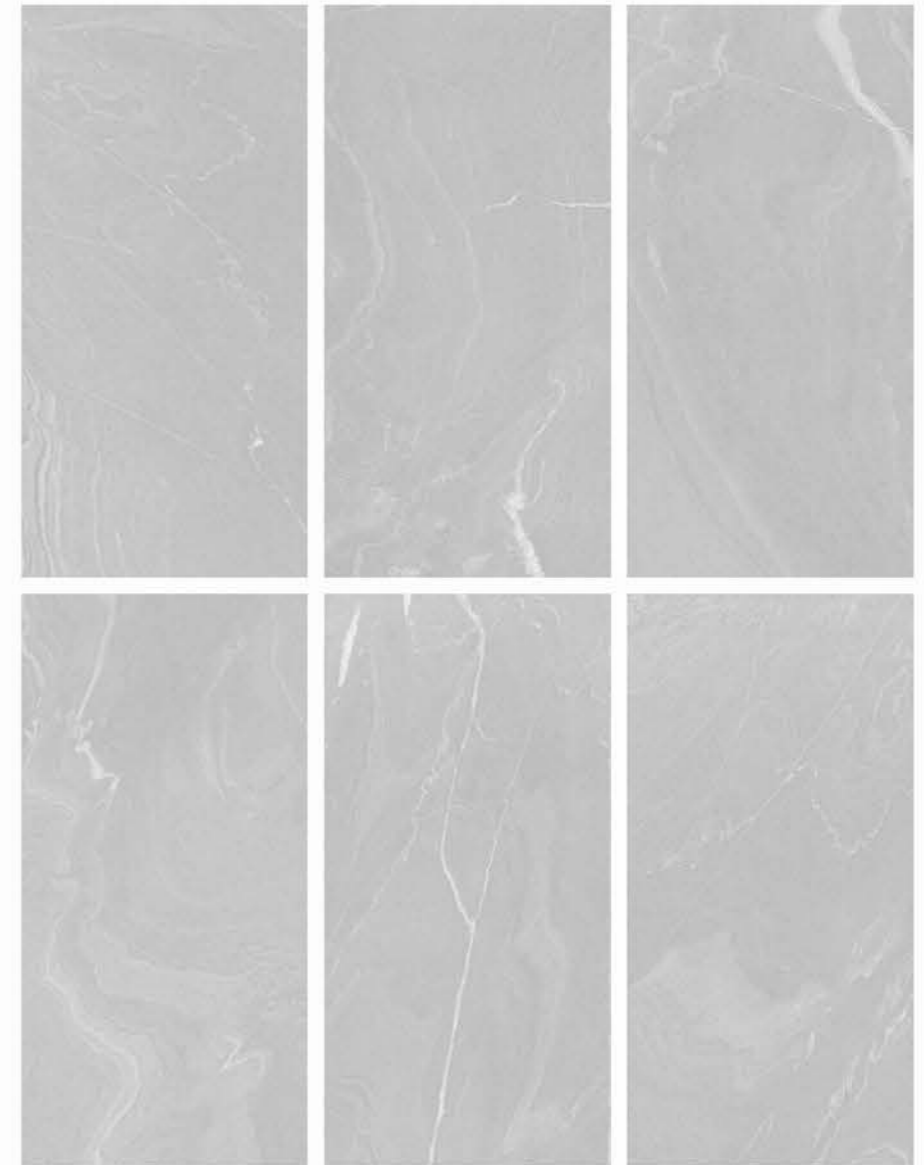

| Size
600x
1200mm

| Surface
Matt

| Random
08

**CARVELA
DOVE**

| Wall & Floor
CARVELA DOVE

MATT
COLLECTION

MATT COLLECTION

| Size
600x
1200mm