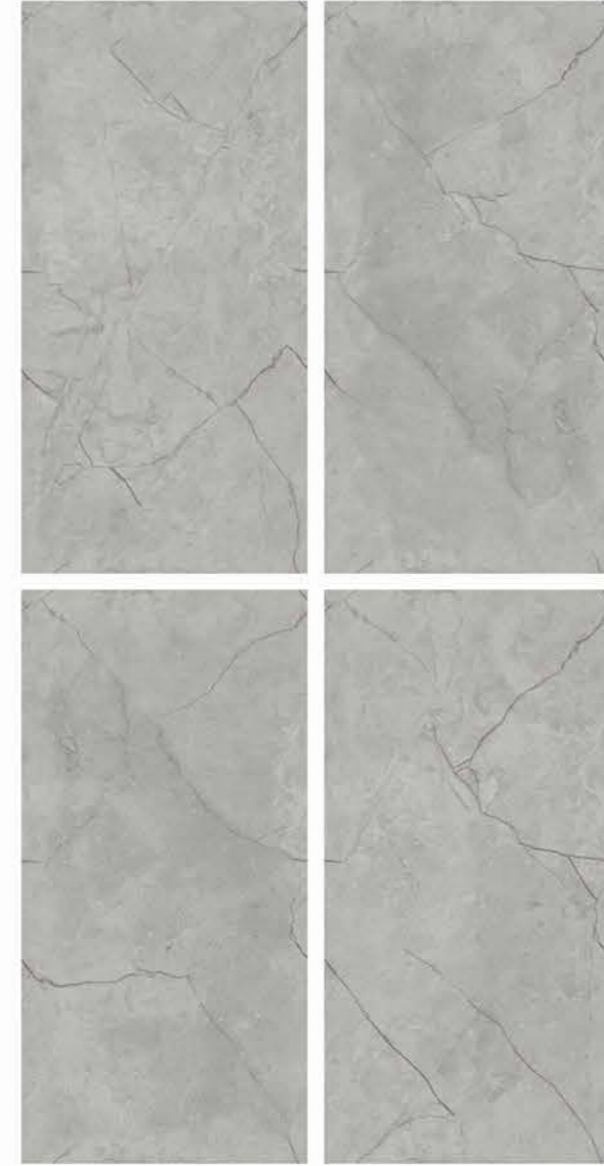

MATT

COLLECTION

| Size
600x
1200mm

| Surface
Matt

| Random
04

**ELECTO
STROM**