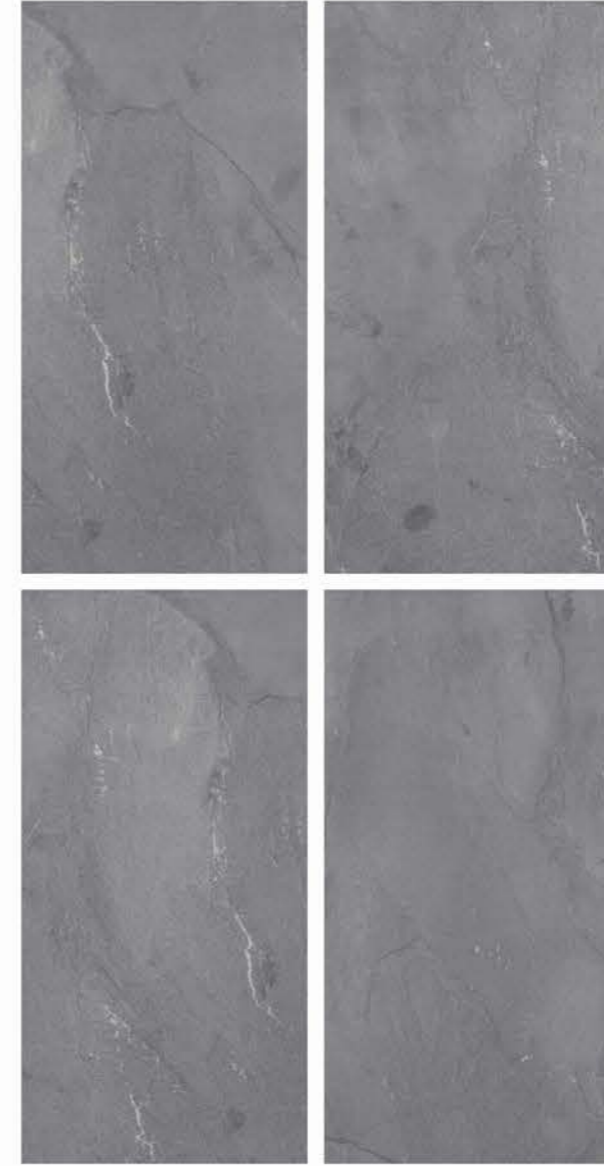

MATT
COLLECTION

MATT

COLLECTION

| Size
600x
1200mm

| Surface
Matt

| Random
04

**ARDOSIA
NERO**

| Wall & Floor
ARDOSIA NERO