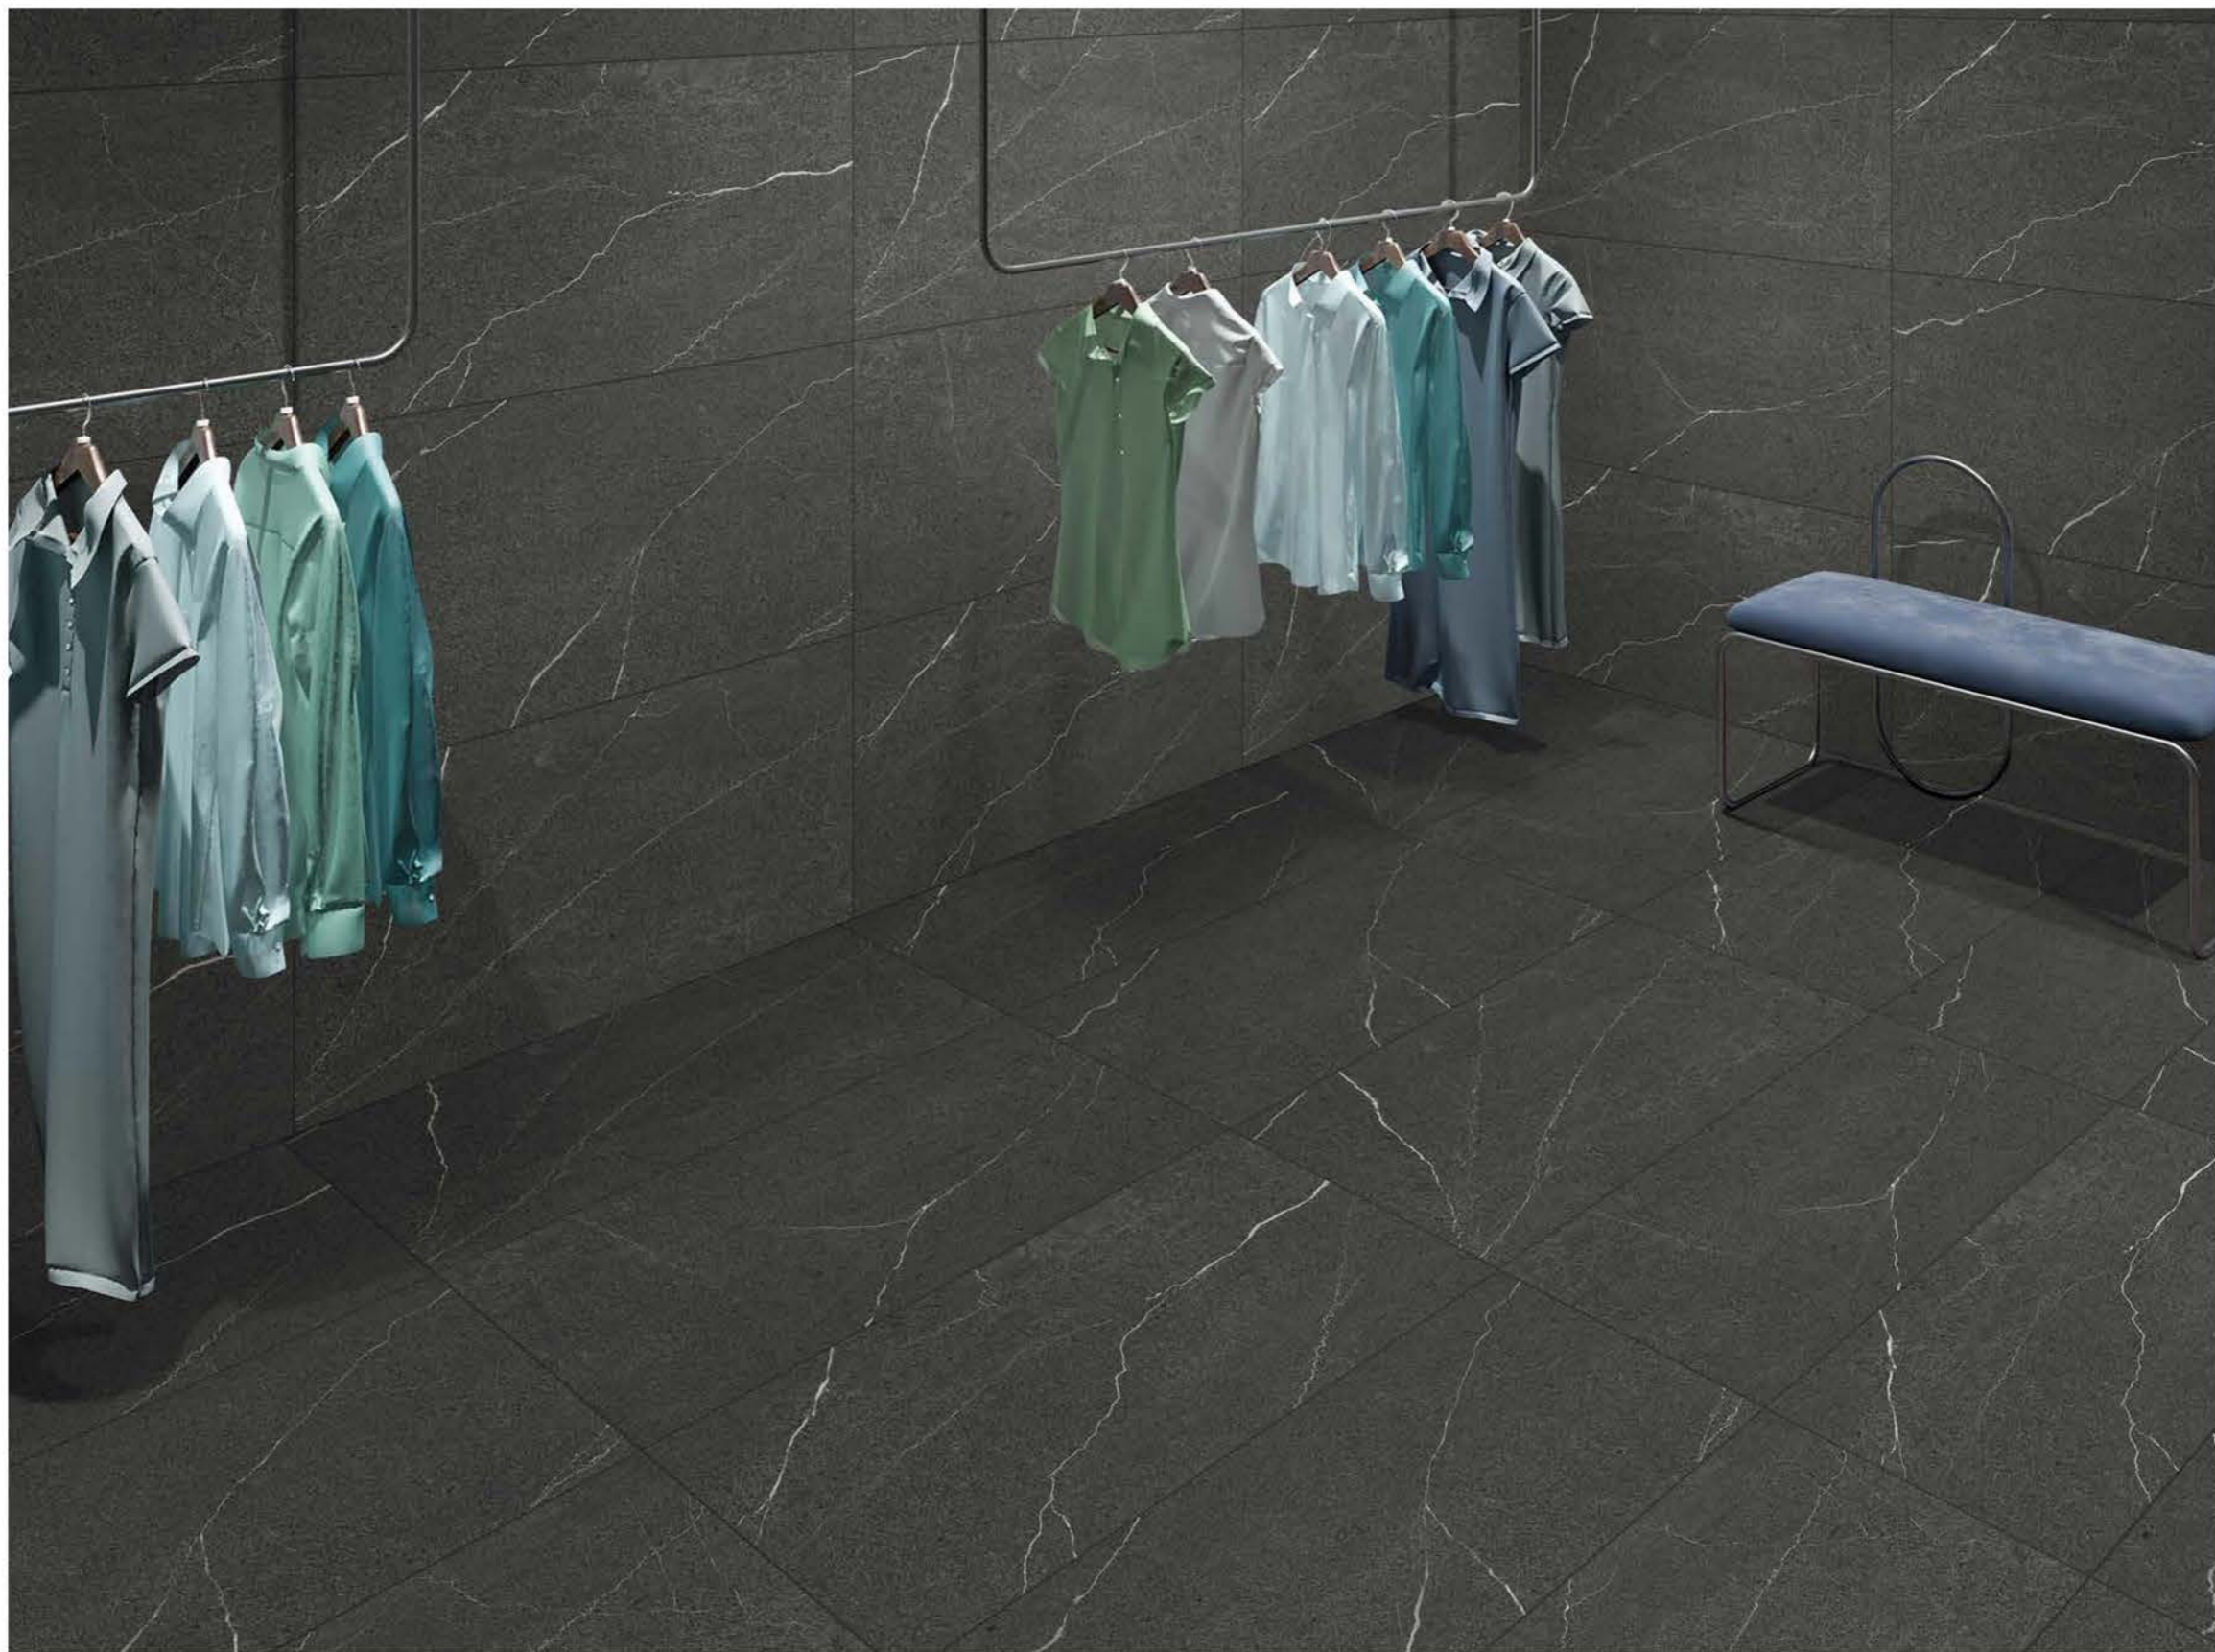

**ALEXA
BIANCO**

| Wall & Floor
ALEXA BIANCO

MATT
COLLECTION

MATT COLLECTION

| Size
600x
1200mm

| Surface
Matt

| Random
04

**ALEXA
GREY**