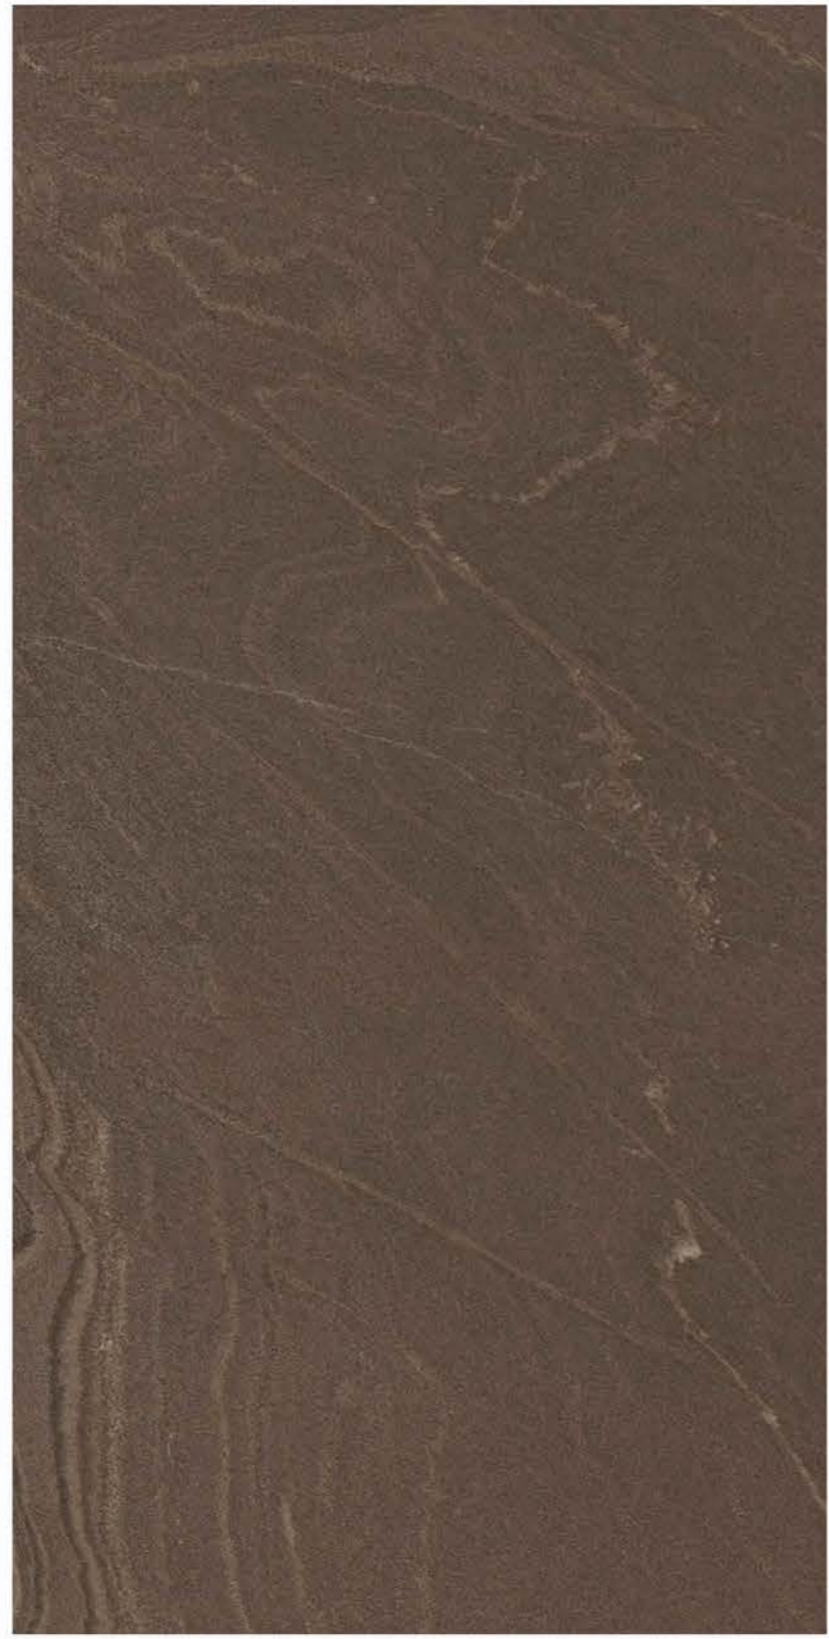

MATT COLLECTION

| Size
600x
1200mm

| Surface
Matt

| Random
08

**CARVELA
BROWN**