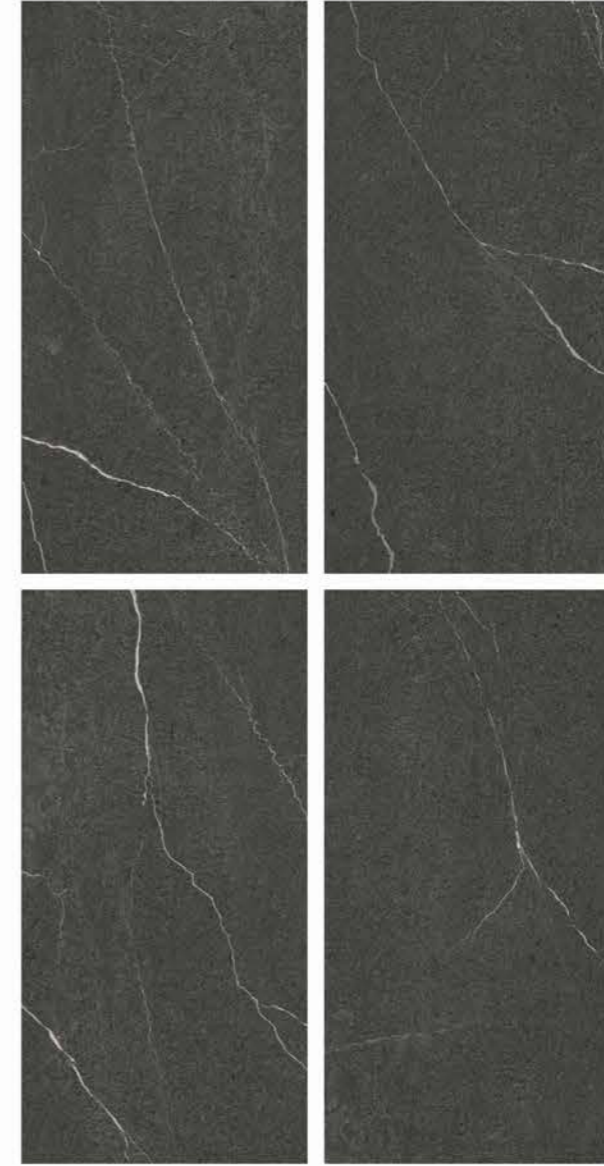

**ALEXA
BIANCO**

| Wall & Floor
ALEXA BIANCO

MATT
COLLECTION

MATT COLLECTION

| Size
600x
1200mm

| Surface
Matt

| Random
04

**ALEXA
GREY**