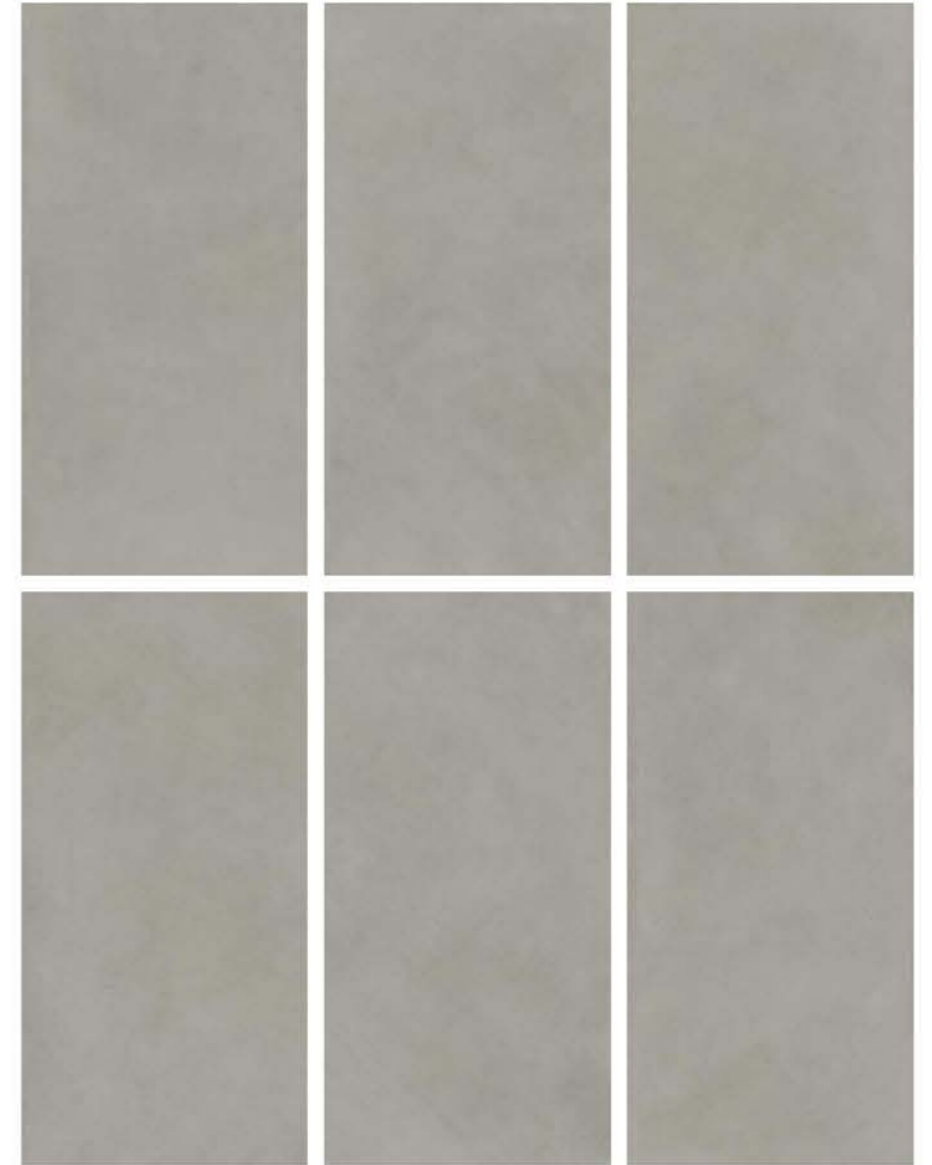

**ESTRELLA
BUTTER**

1 Floor
ESTRELLA BUTTER

MATT
COLLECTION

MATT
COLLECTION

| Size
600x
1200mm

| Surface
Matt

| Random
06

**ESTRELLA
LIGHT GREY**