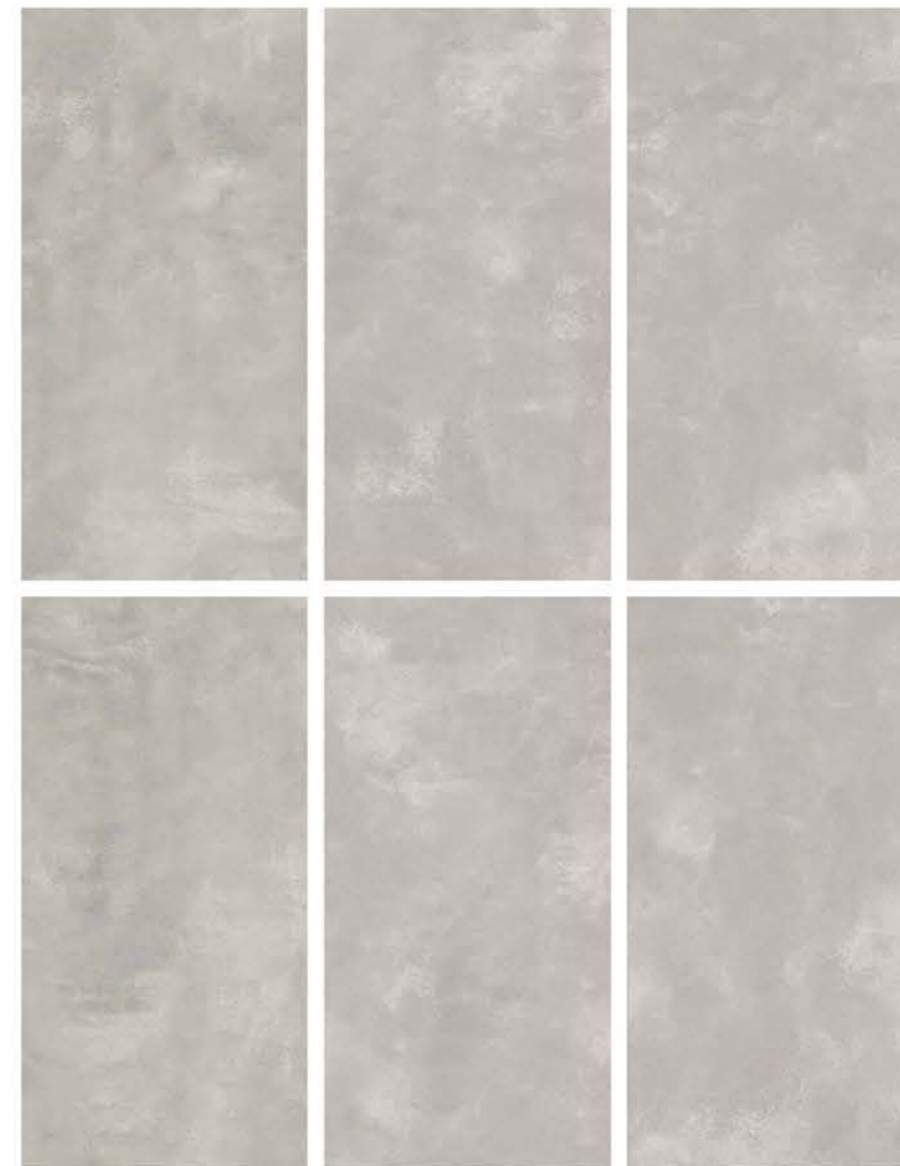

| Surface
Matt

| Random
06

**HELEN
CHALK**

| Wall & Floor
HELEN CHALK

MATT
COLLECTION

MATT
COLLECTION

| Size
600x
1200mm

| Surface
Matt