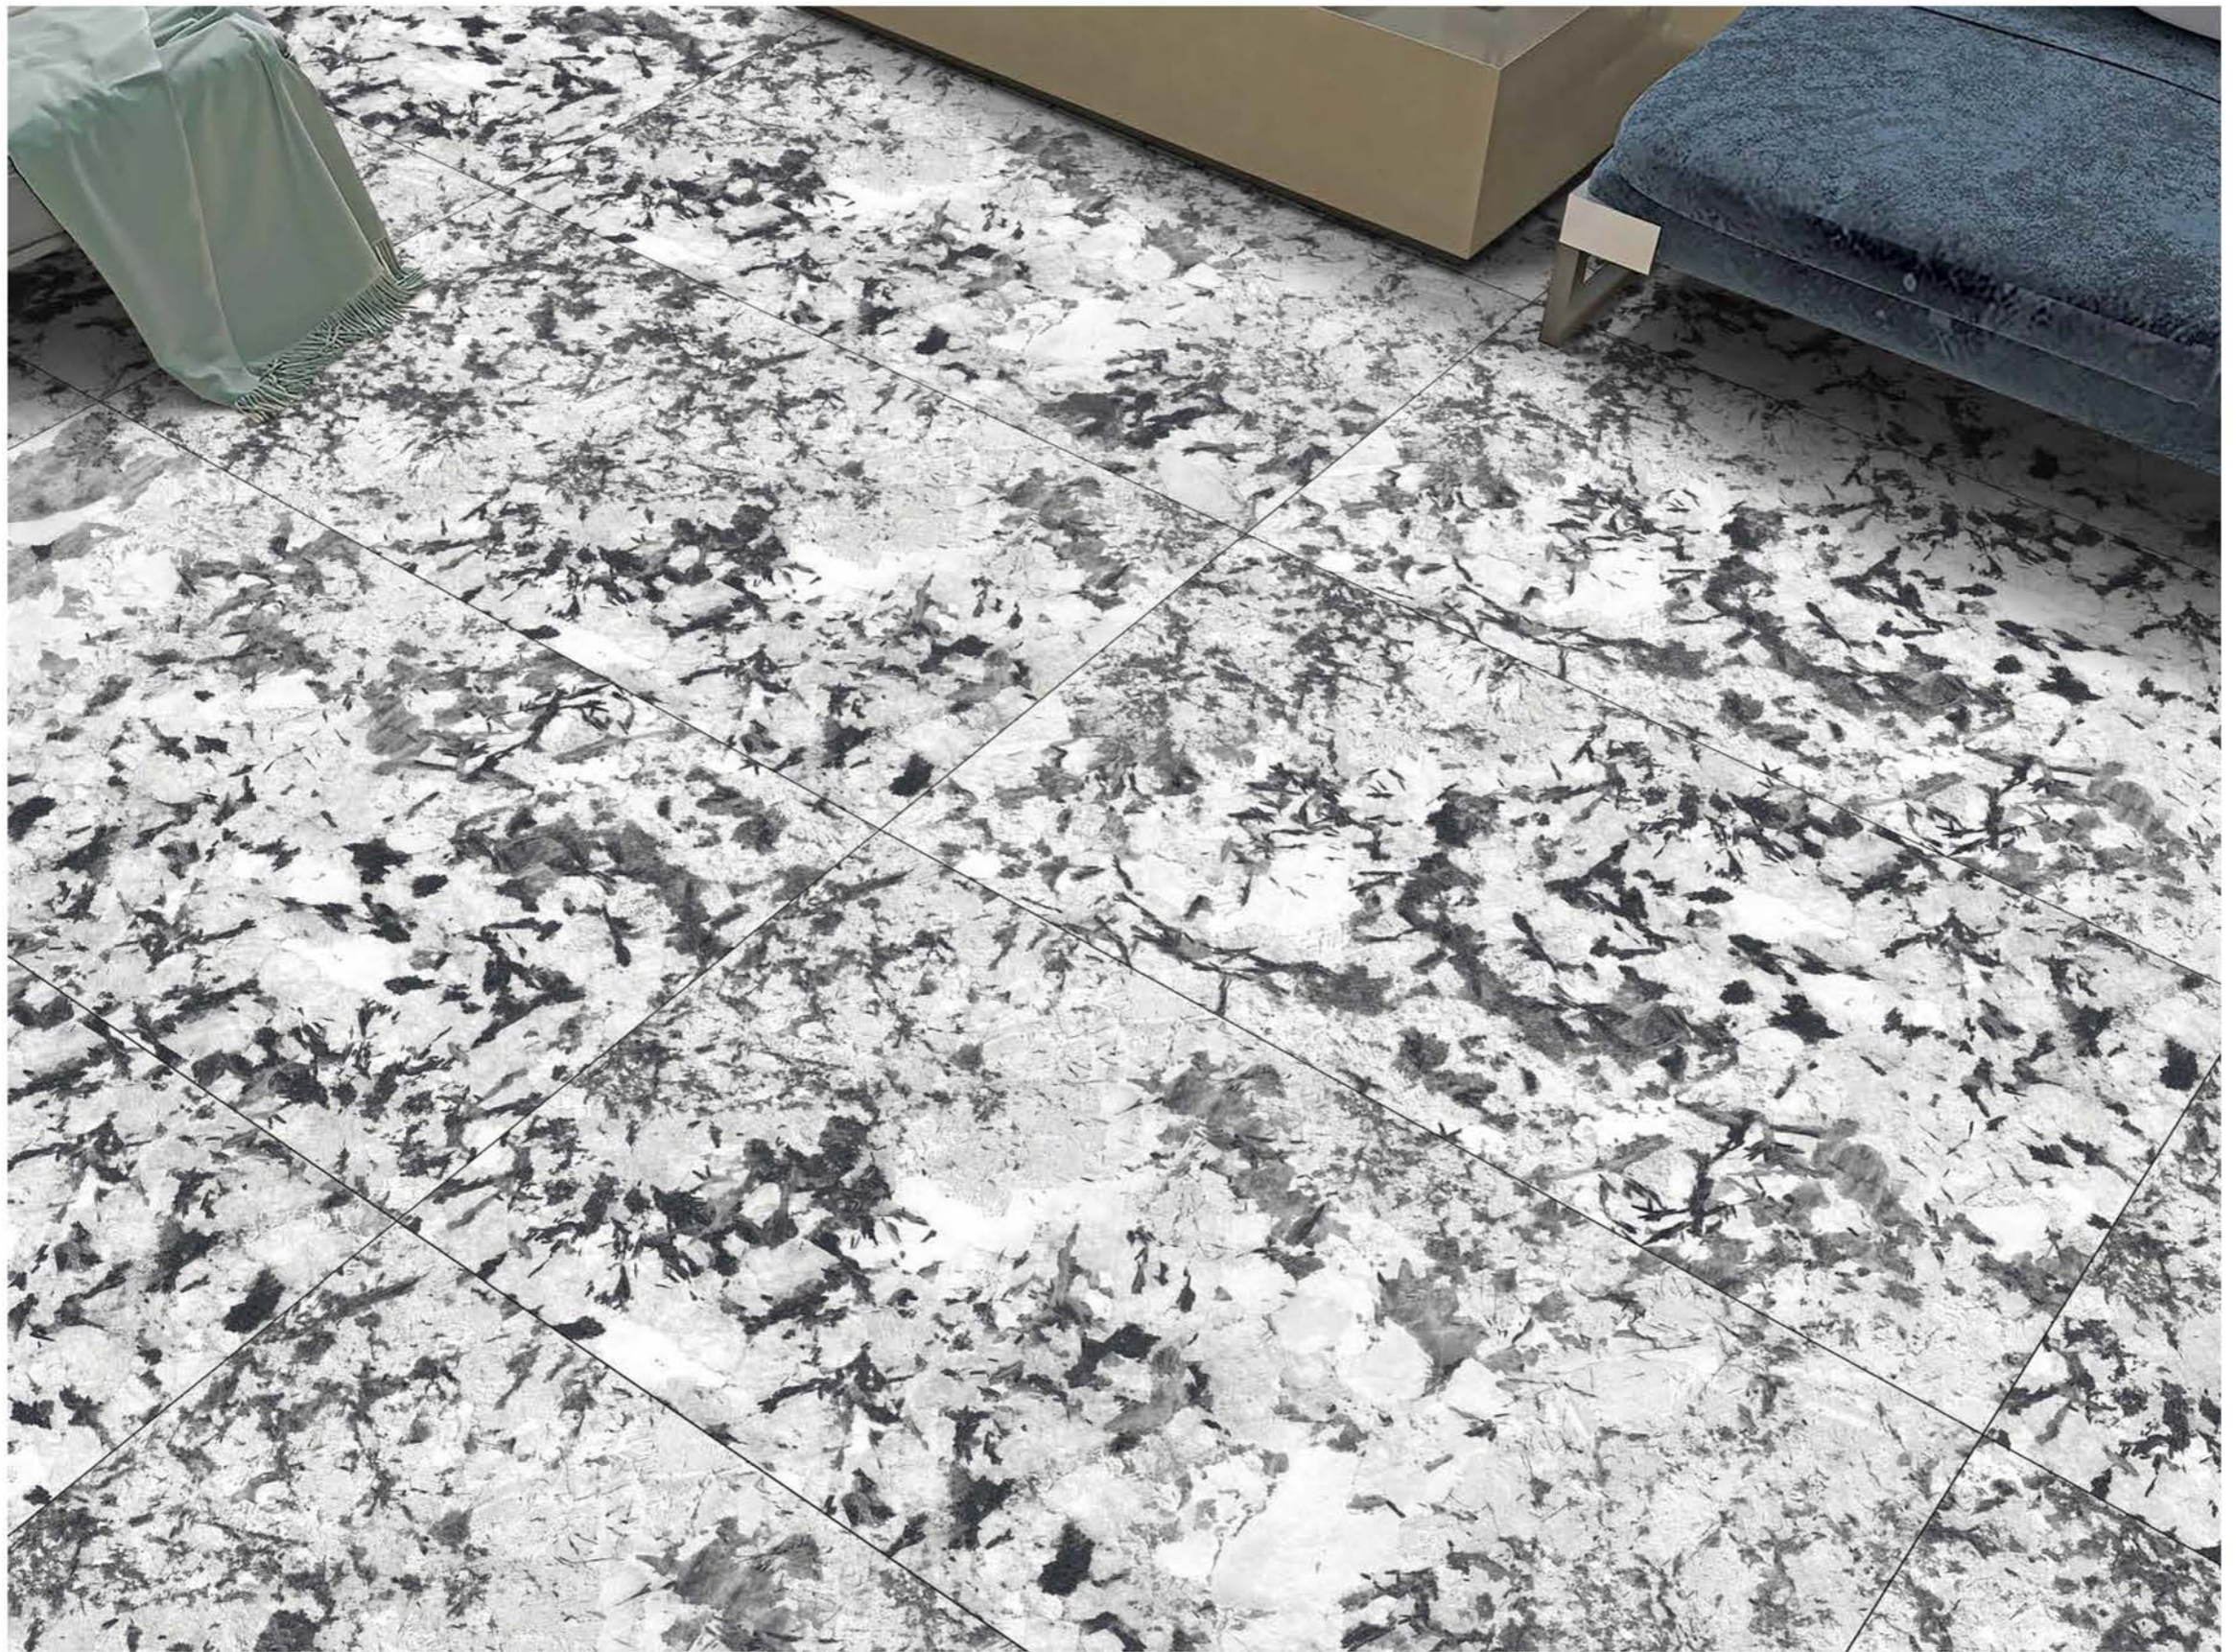

1 Floor
MAESTRO

MATT
COLLECTION