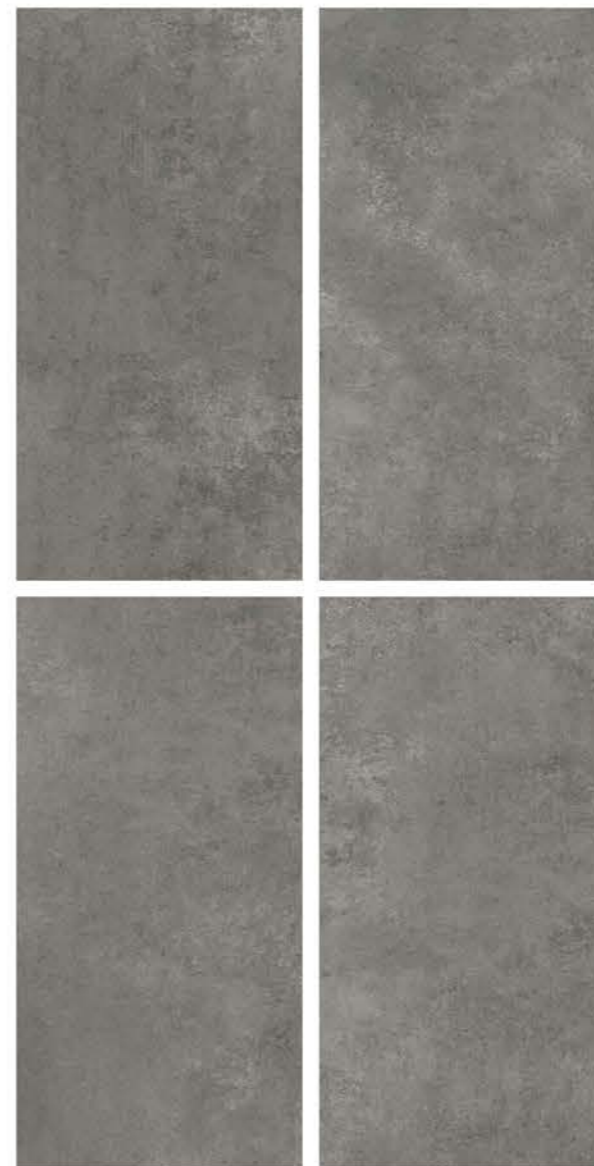

MATT
COLLECTION

| Size
600x
1200mm

| Surface
Matt

| Random
04

**ELICA
GREY**