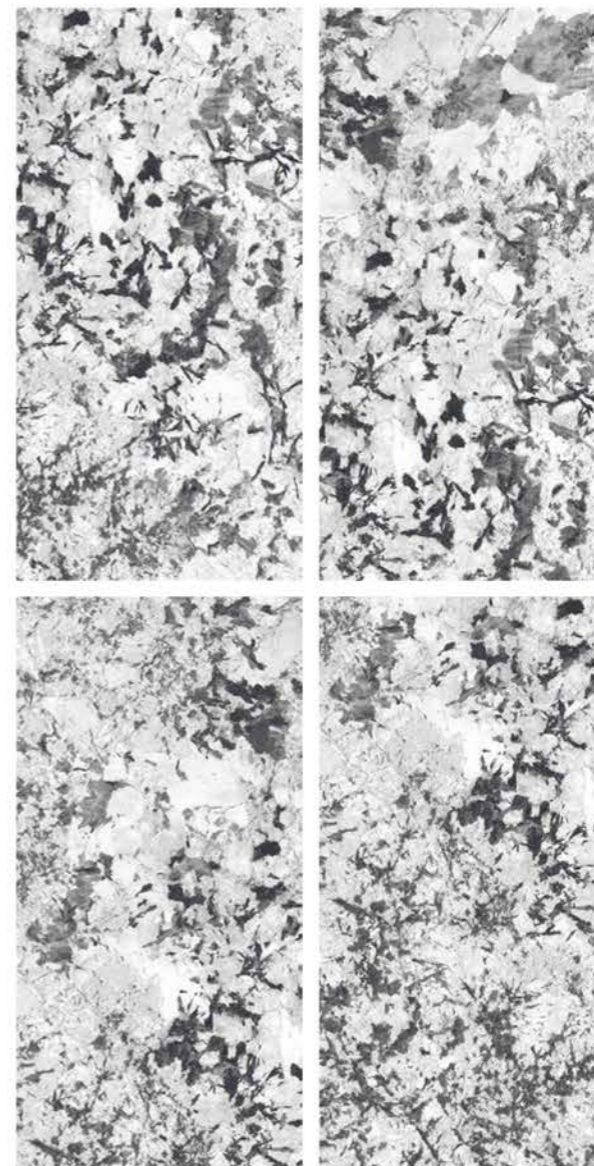

**HORDIX
CREMA**

| Wall & Floor
HORDIX CREMA

MATT
COLLECTION

MATT

COLLECTION

| Size
600x
1200mm

| Surface
Matt

| Random
04