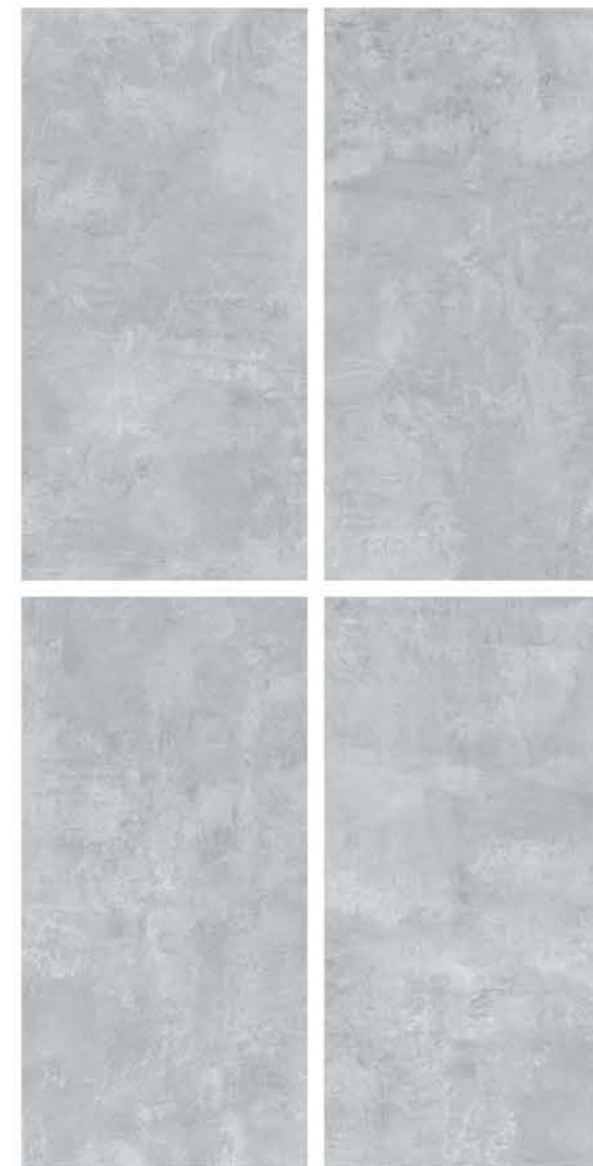

MATT
COLLECTION

| Size
600x
1200mm

| Surface
Matt

| Random
04

**FABRIC
CHALK**