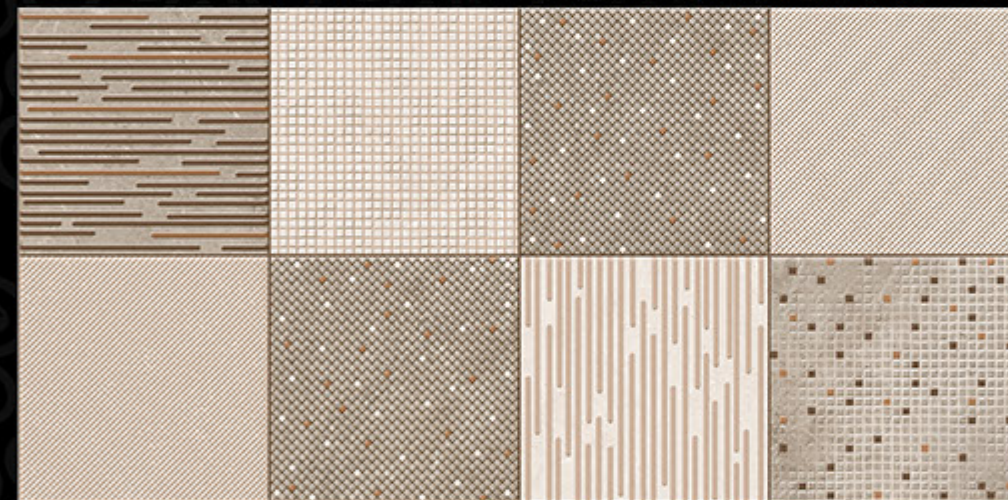

300 x 600 MM

DIGITAL WALL TILES ...

MATT FINISH

DIGITAL WALL TILES

6723-HL-1