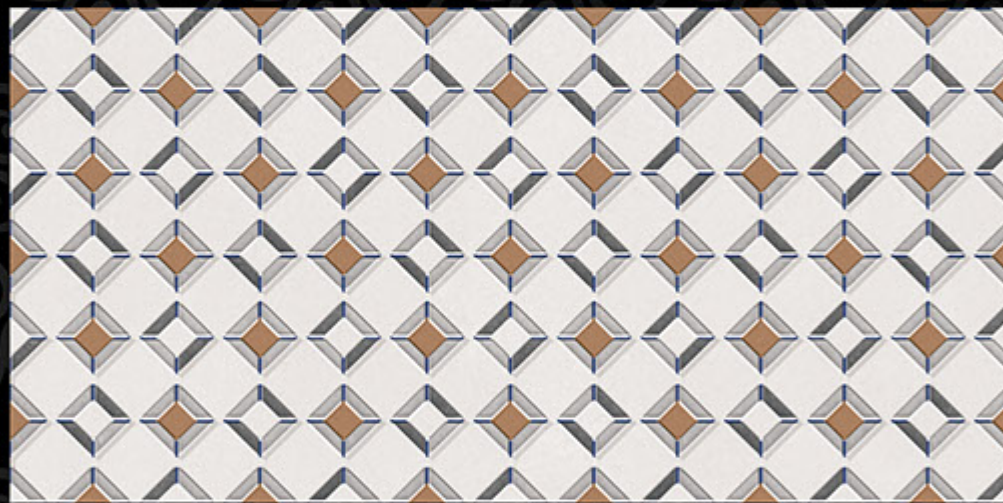

300 x 600 MM

DIGITAL WALL TILES ...

MATT FINISH

DIGITAL WALL TILES

6704-HL-1