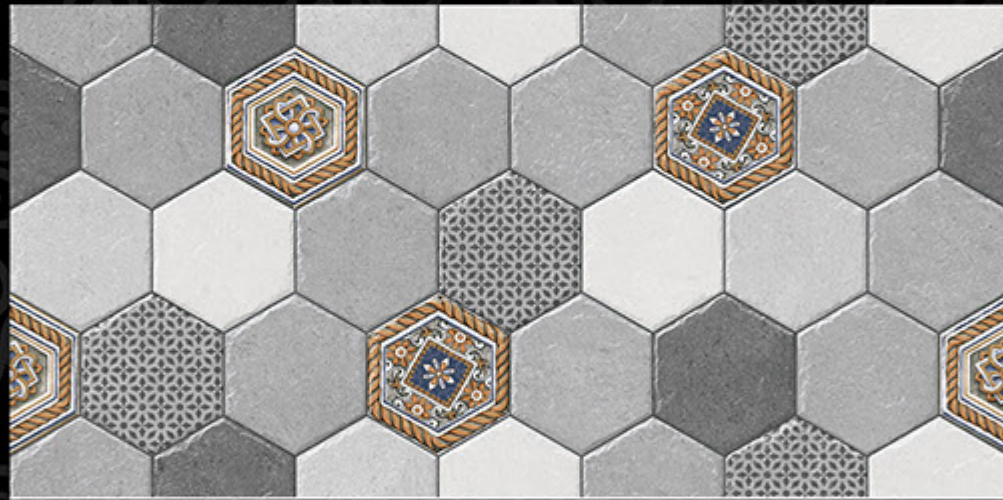

300 x 600 MM

DIGITAL WALL TILES ...

MATT FINISH

DIGITAL WALL TILES

6724-HL-1