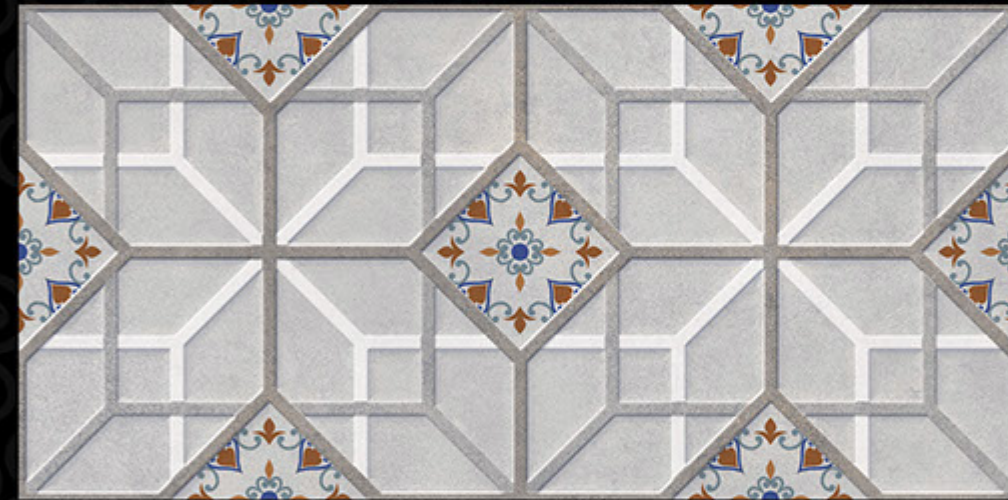

6608-LT

6608-HL-1