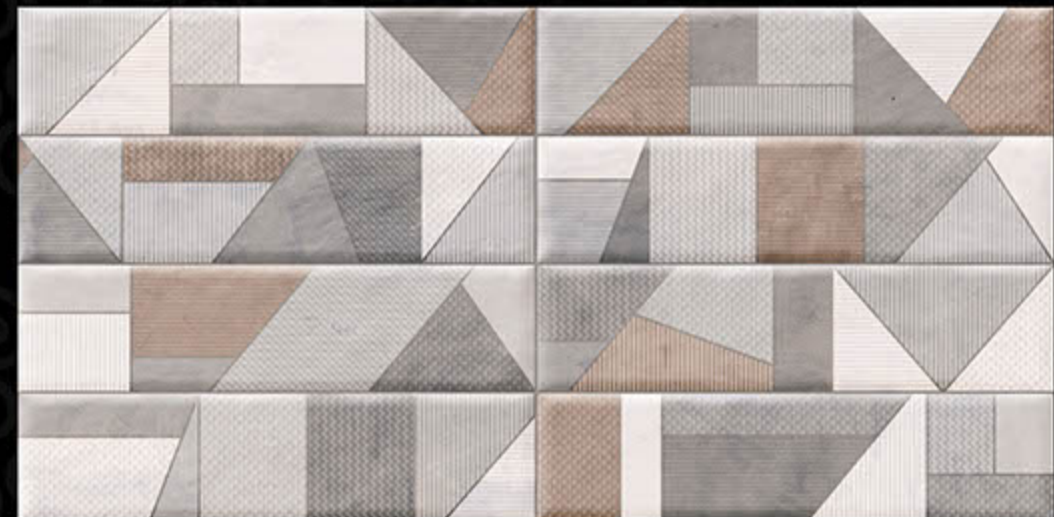

300 x 600 MM

DIGITAL WALL TILES ....

MATT FINISH

DIGITAL WALL TILES

6410-HL-2