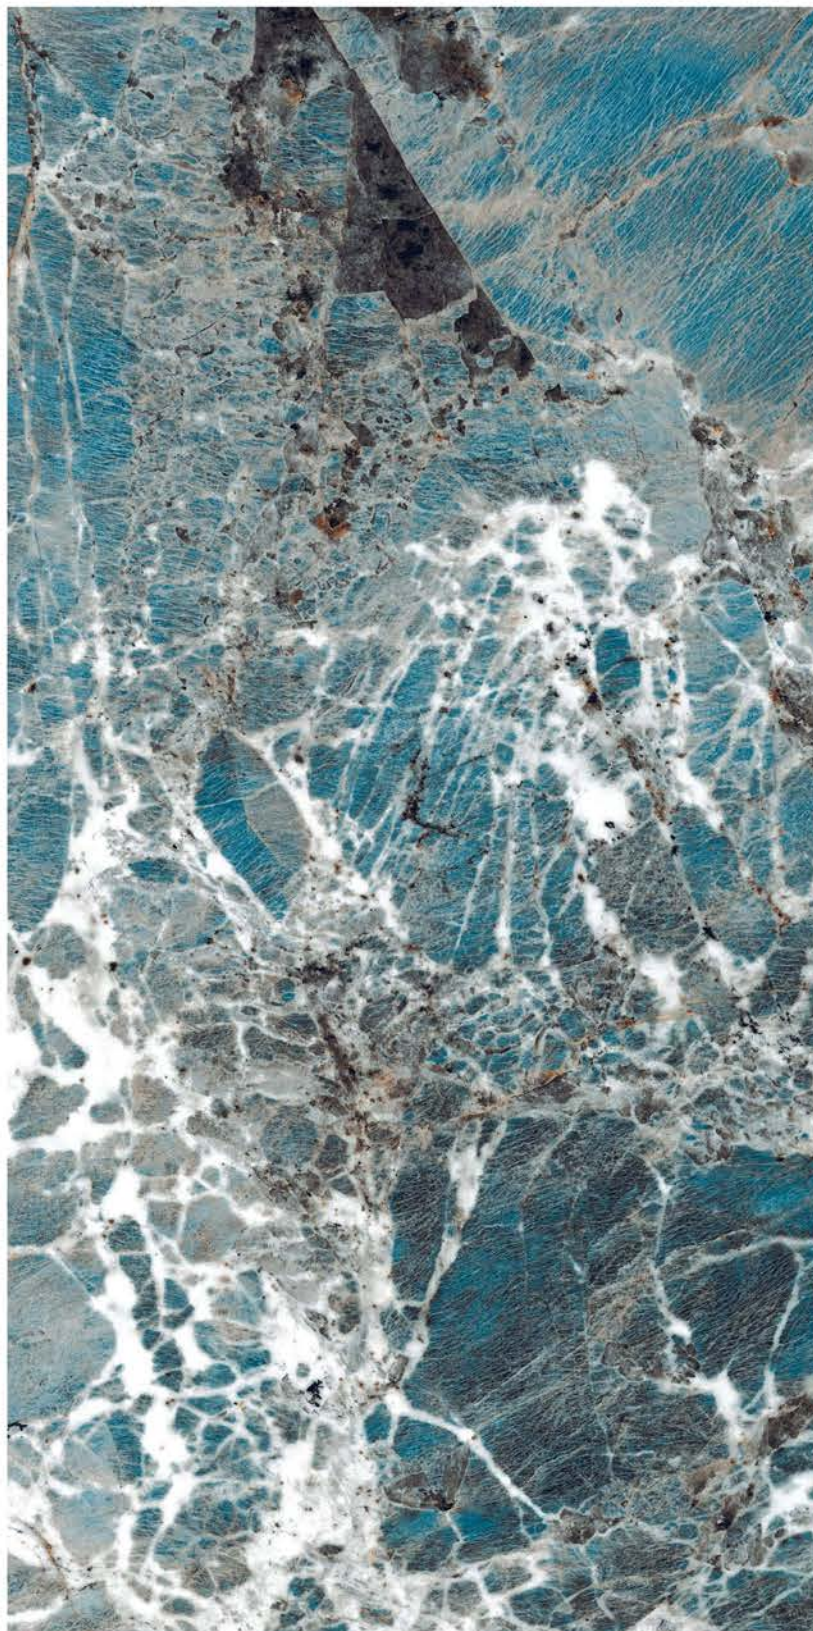

HIGHGLOSS
COLLECTION

| Size
600x
1200mm

| Surface
High Gloss

| Random
04

**HARVEY
BLUE**