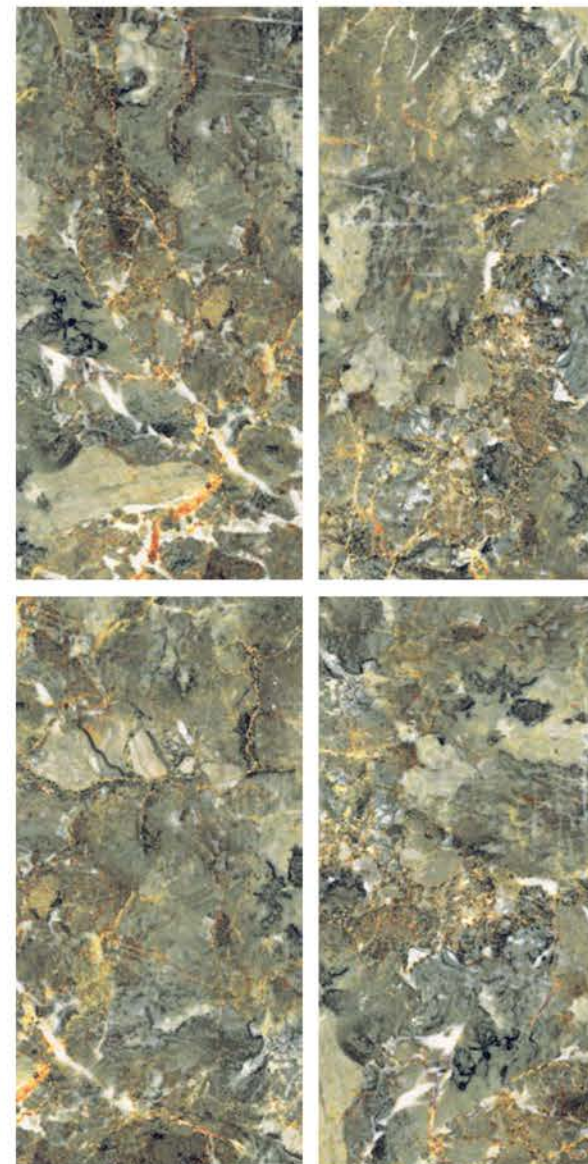

HIGHGLOSS
COLLECTION

| Size
600x
1200mm

| Surface
High Gloss

| Random
04

**ETHAN
NATURAL**