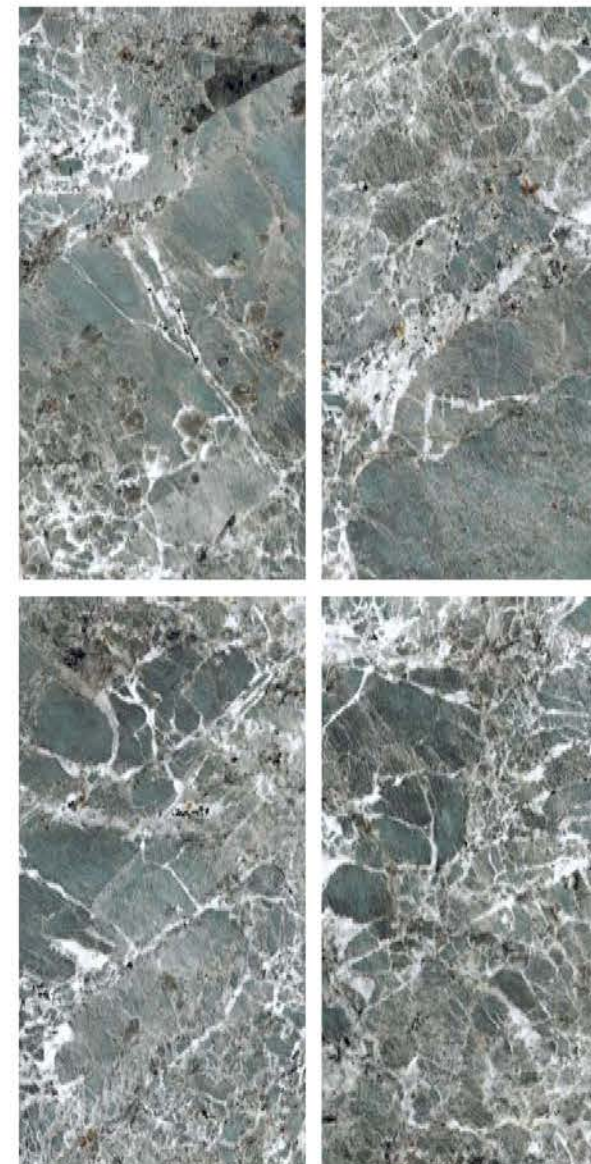

1 Floor
AMAZINI AQUA

HIGHGLOSS
COLLECTION

HIGHGLOSS
COLLECTION

| Size
600x
1200mm

| Surface
High Gloss

| Random
04

**AMAZINI
OCEAN**

| Wall & Floor
AMAZINI OCEAN