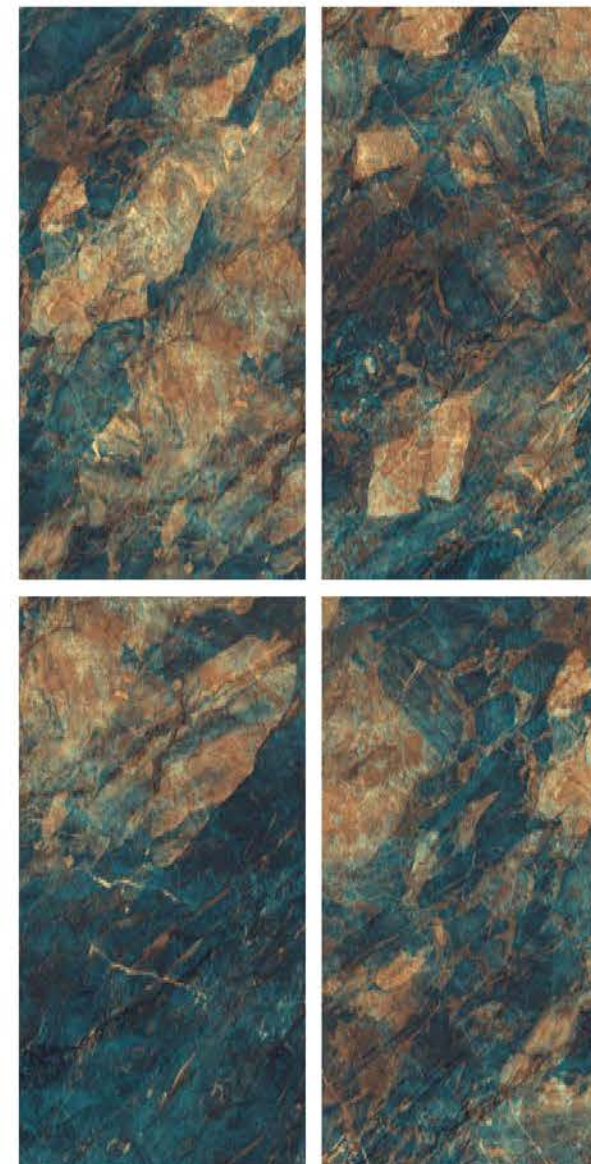

| Random
04

**OBSIDIAN
AQUA**

| Floor
OBSIDIAN AQUA

HIGHGLOSS
COLLECTION

HIGHGLOSS
COLLECTION

| Size
600x
1200mm

| Surface
High Gloss

| Random
04