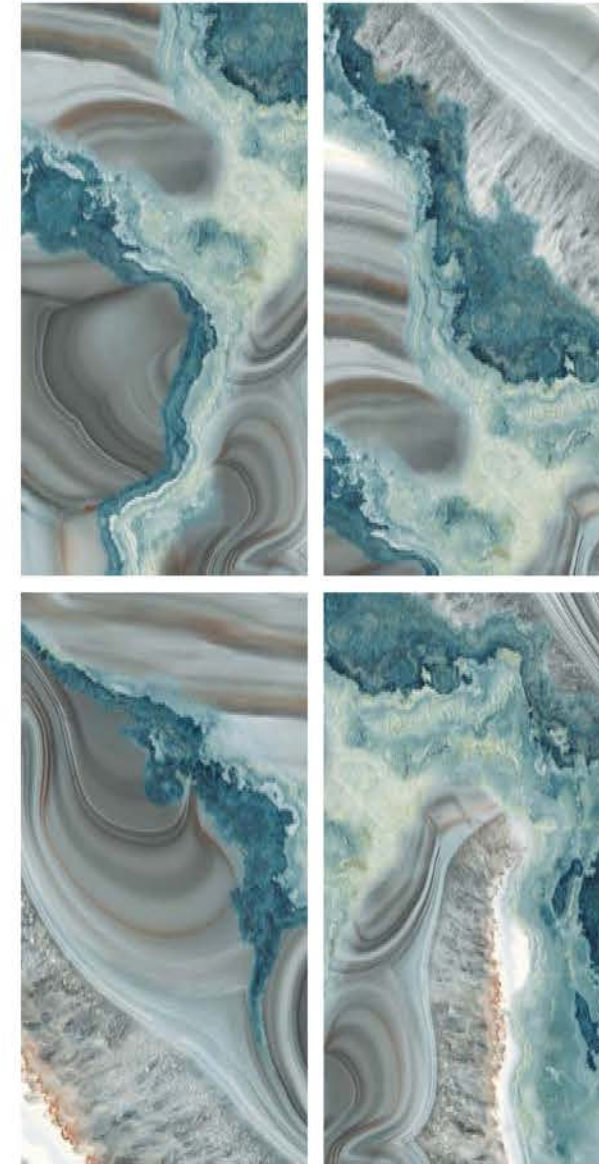

HIGHGLOSS
COLLECTION

| Size
600x
1200mm

| Surface
High Gloss

| Random
04

**FLETCHER
AQUA**