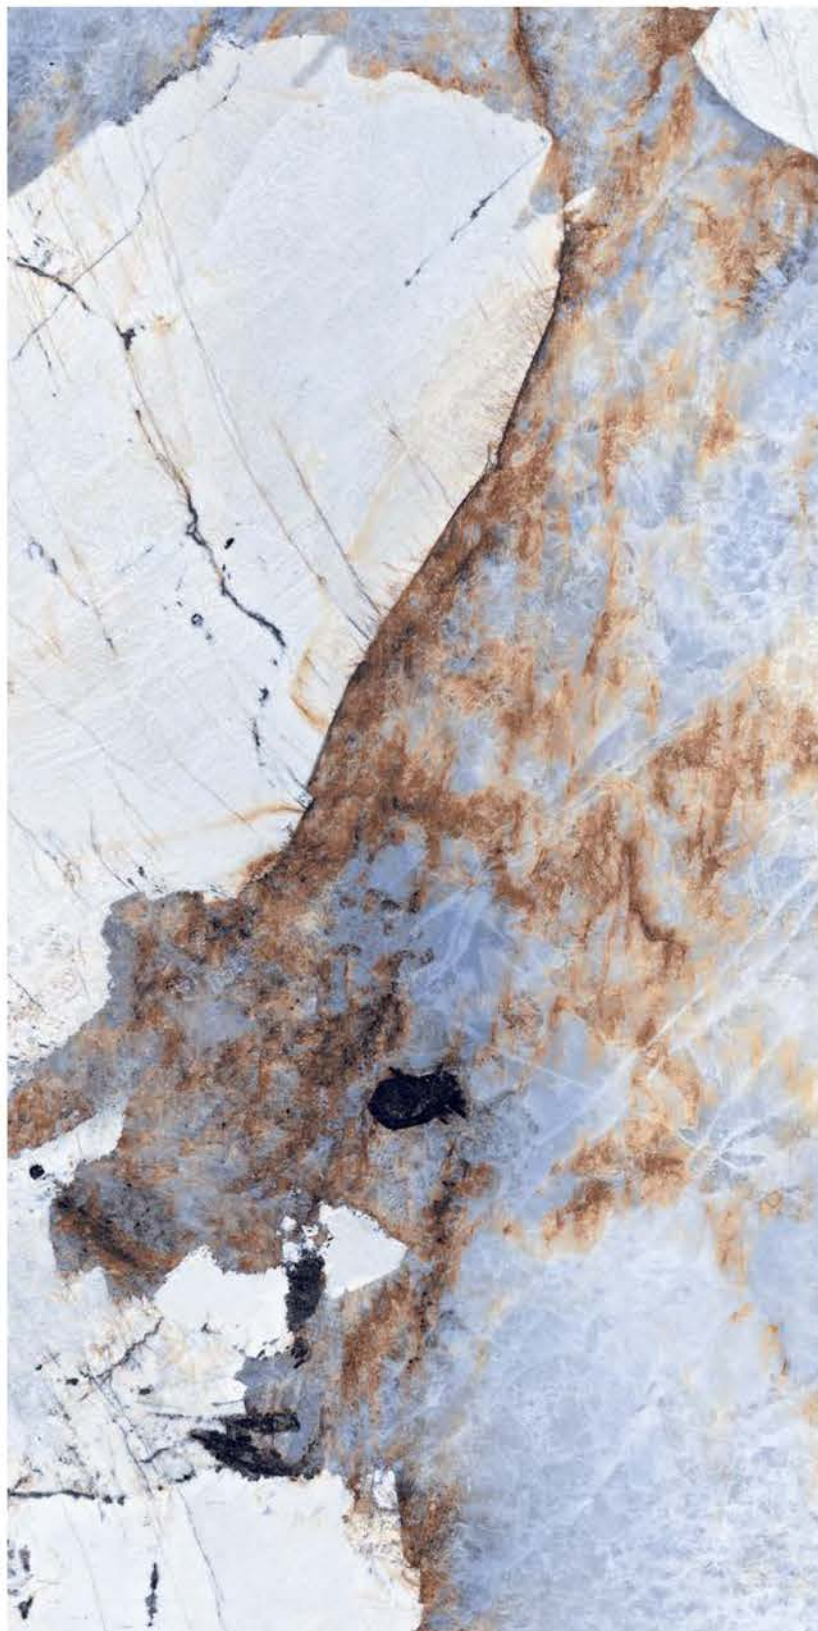

HIGHGLOSS
COLLECTION

| Size
600x
1200mm

| Surface
High Gloss

| Random
04

**IMPRESSIVE
BLUE**