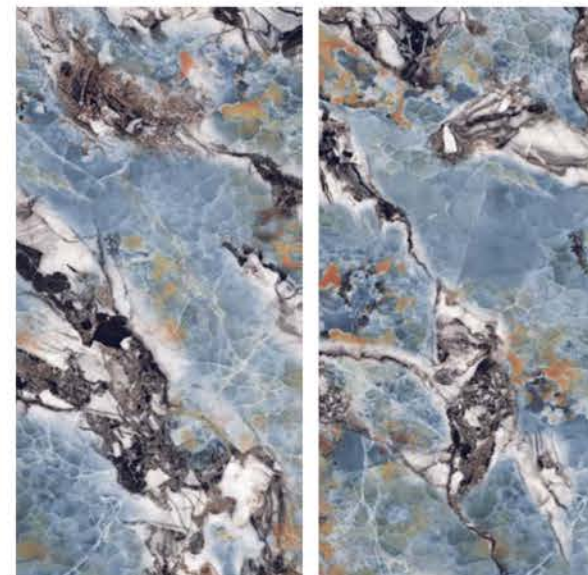

HIGHGLOSS
COLLECTION

| Size
600x
1200mm

| Surface
High Gloss

| Random
03

**MEDISON
OCEAN**