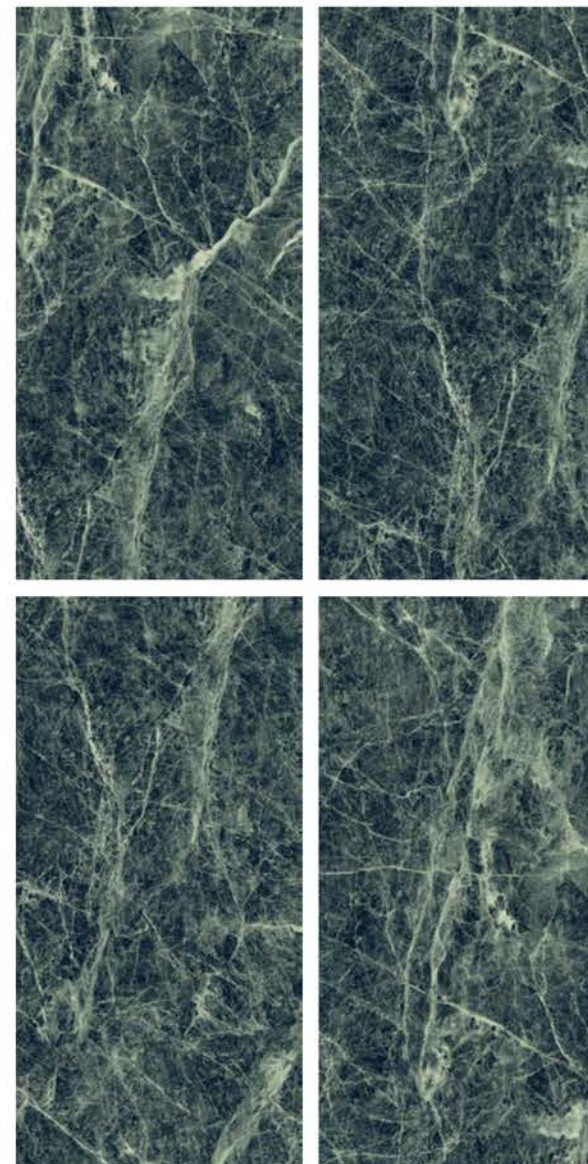

HIGHGLOSS
COLLECTION

| Size
600x
1200mm

| Surface
High Gloss

| Random
04

**ASTONE
NATURAL**