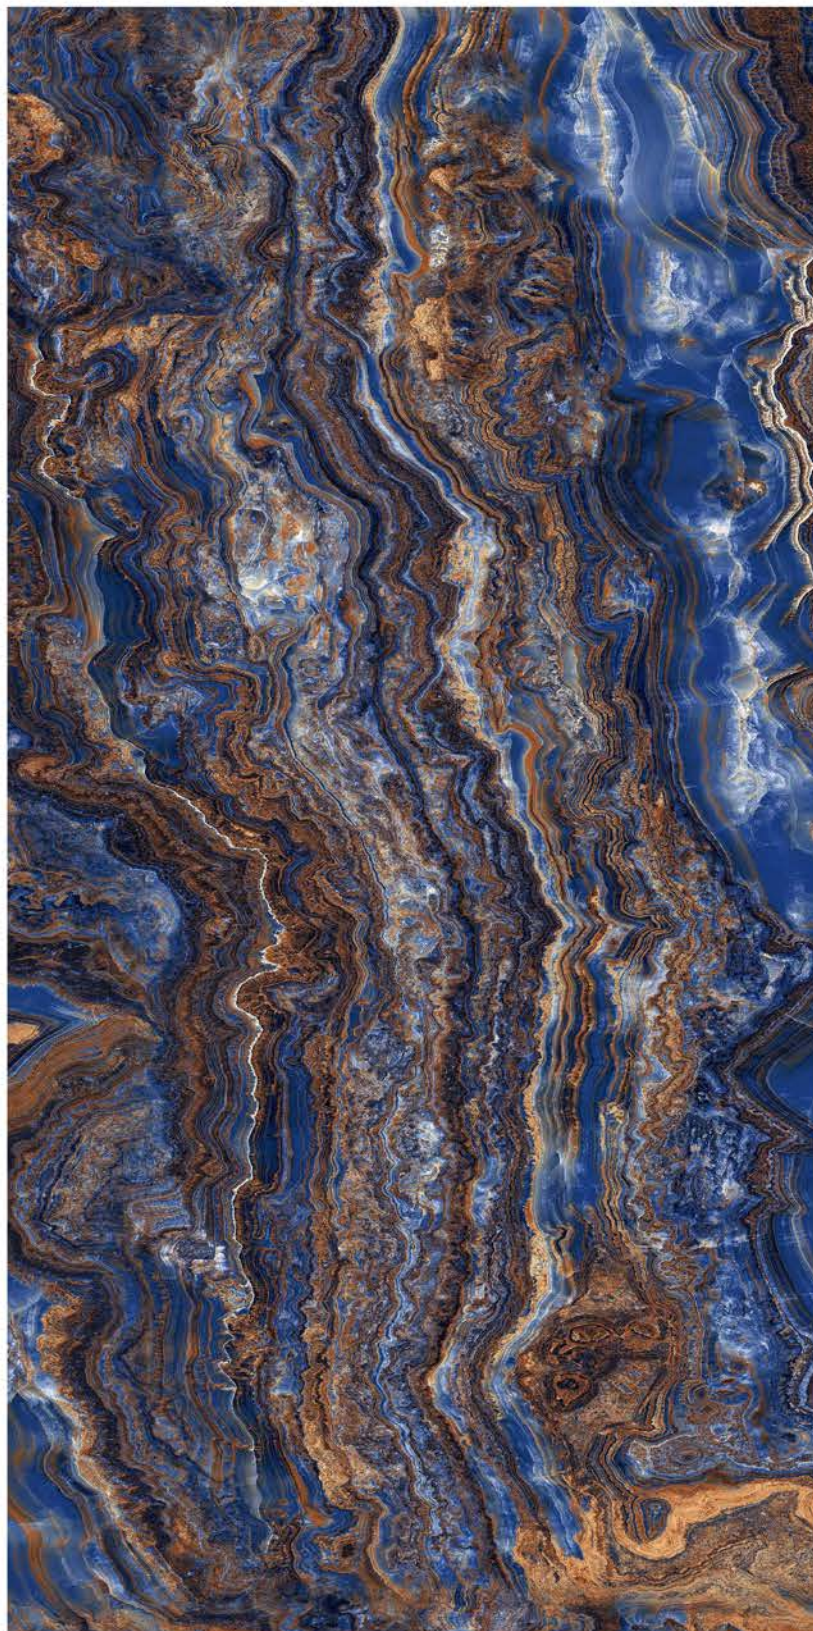

HIGHGLOSS
COLLECTION

| Size
600x
1200mm

| Surface
High Gloss

| Random
04

**TIGER
AZUL**