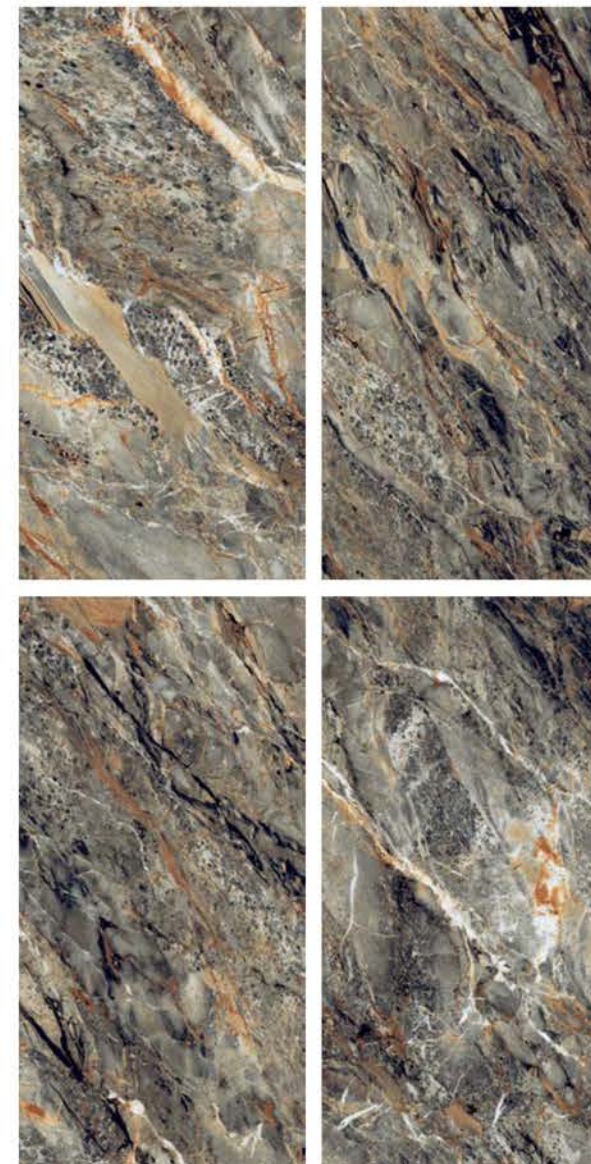

HIGHGLOSS
COLLECTION

| Size
600x
1200mm

| Surface
High Gloss

| Random
04

**BURANO
NATURAL**