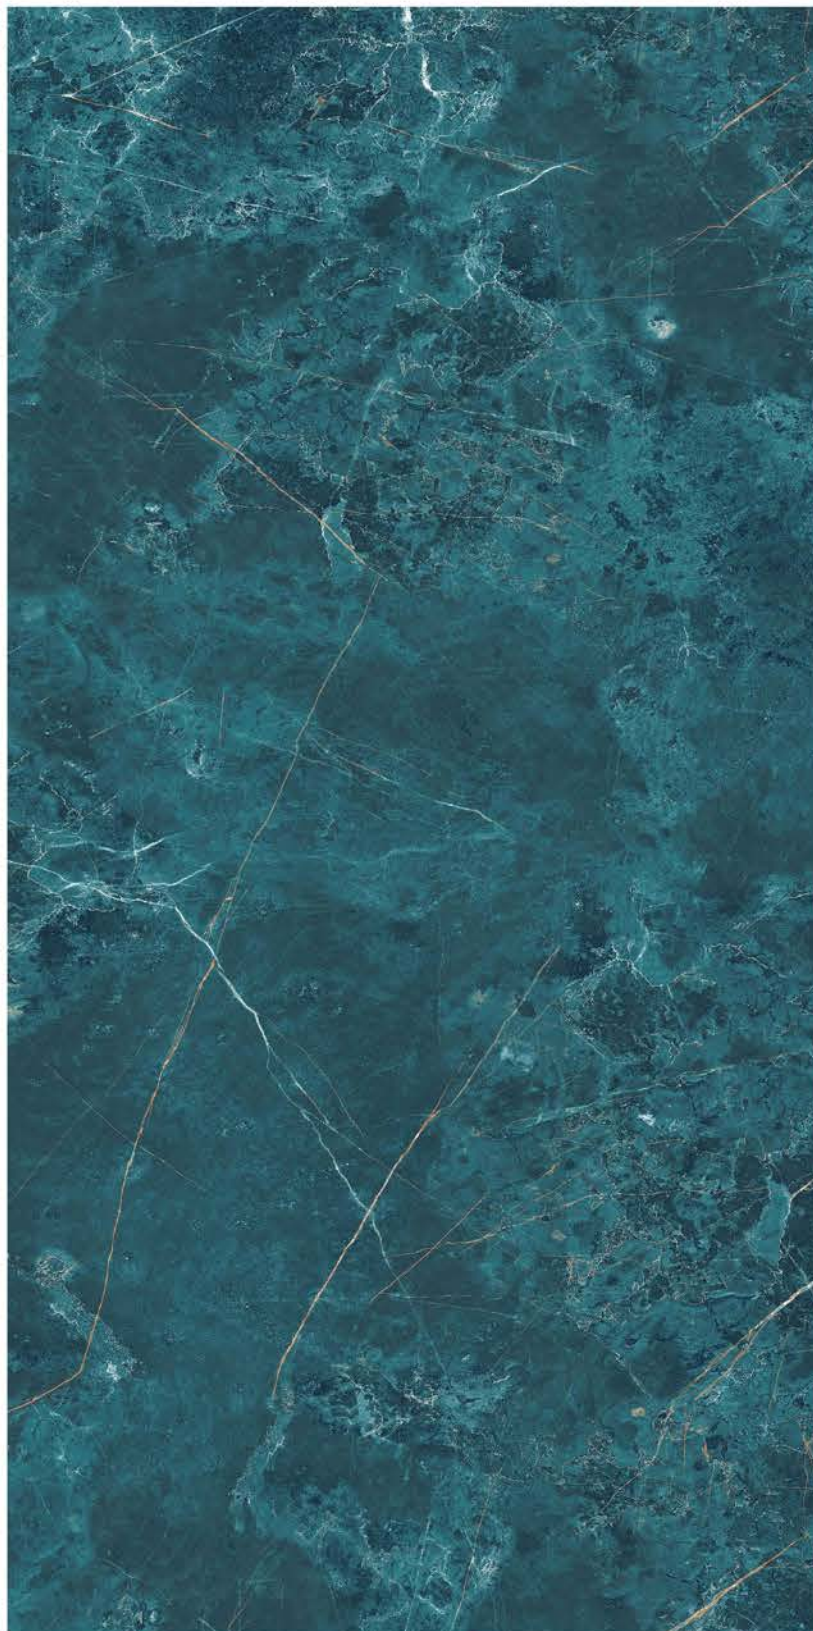

**FELIX
NATURAL**

| Wall & Floor
FELIX NATURAL

HIGHGLOSS
COLLECTION

HIGHGLOSS
COLLECTION

| Size
600x
1200mm

| Surface
High Gloss

| Random
04

**FOREST
AQUA**