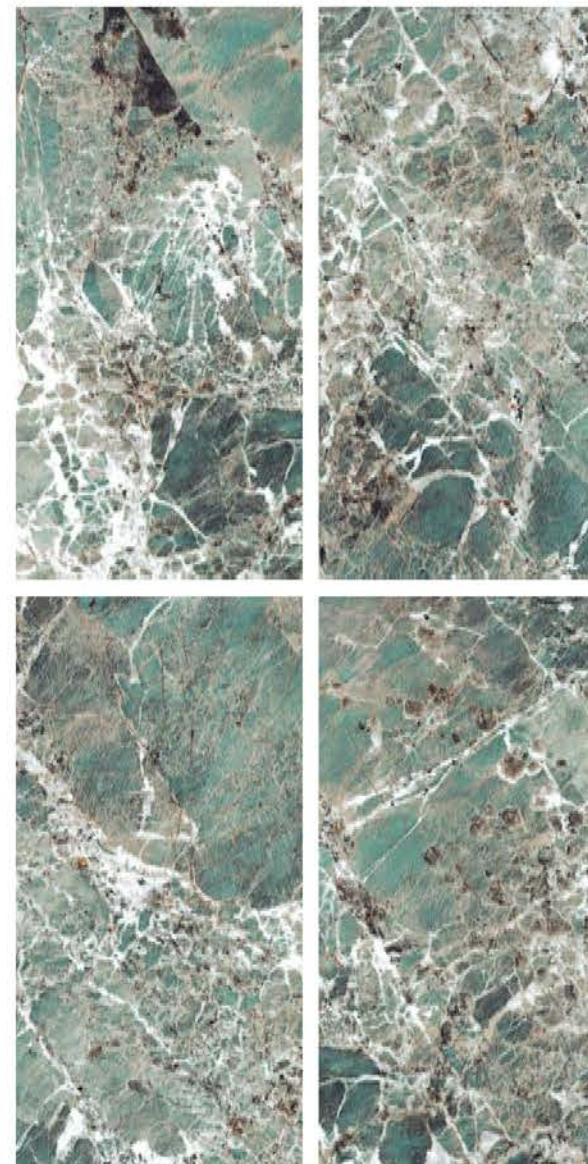

HIGHGLOSS
COLLECTION

| Size
600x
1200mm

| Surface
High Gloss

| Random
04

**HARVEY
GREEN**