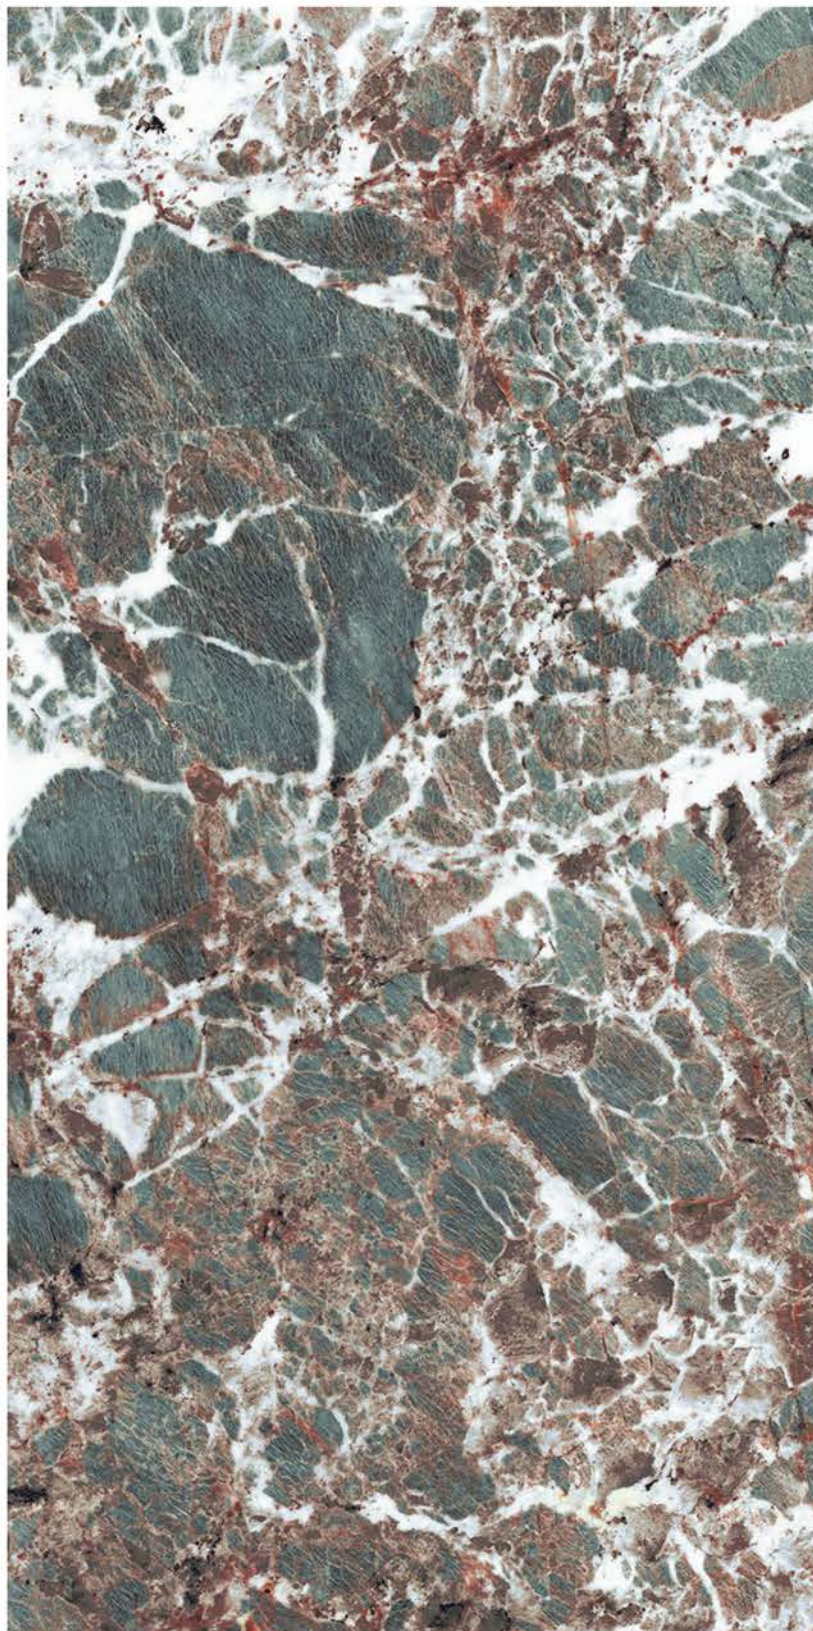

HIGHGLOSS
COLLECTION

| Size
600x
1200mm

| Surface
High Gloss

| Random
04

**AMAZINI
AQUA**