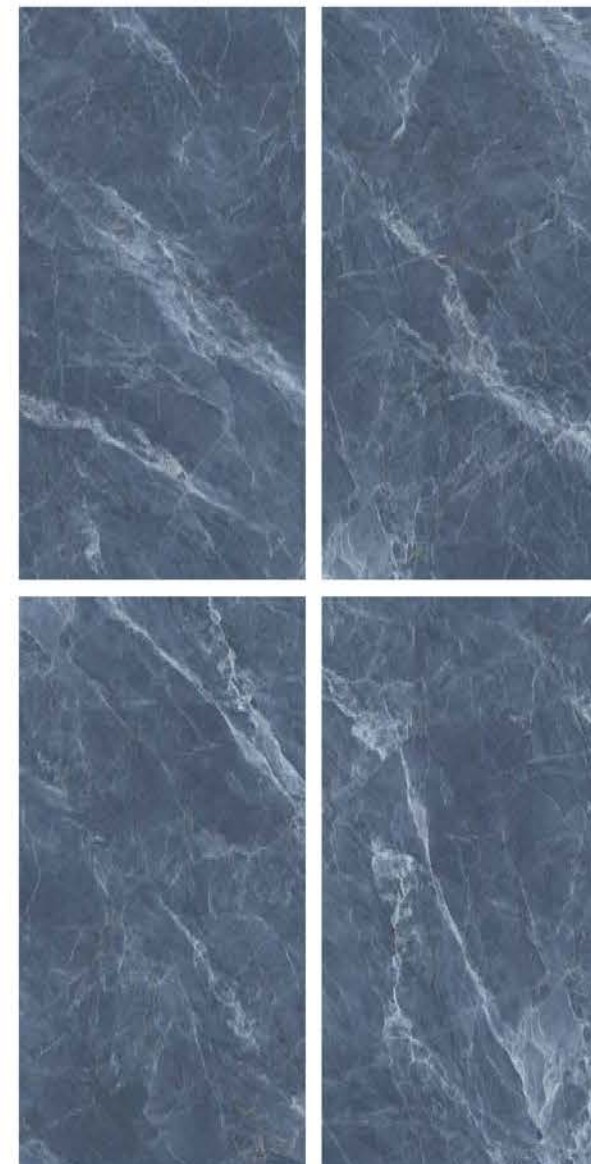

HIGHGLOSS
COLLECTION

| Size
600x
1200mm

| Surface
High Gloss

| Random
04

**MONTANA
OCEAN**