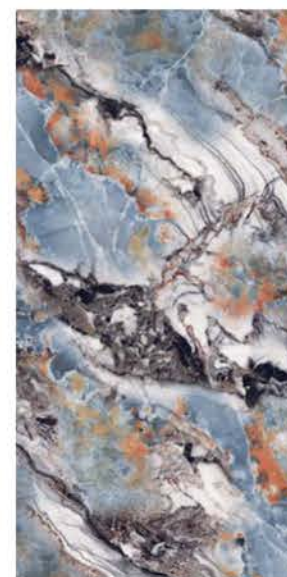

HIGHGLOSS
COLLECTION

| Size
600x
1200mm

| Surface
High Gloss

| Random
03

**MEDISON
OCEAN**