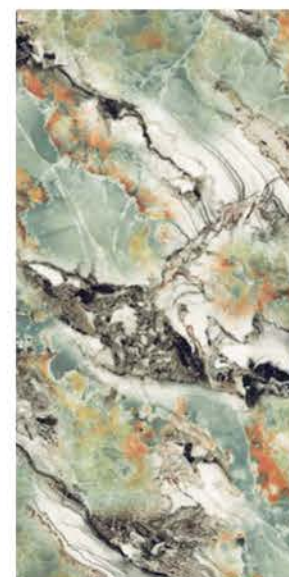

HIGHGLOSS
COLLECTION

| Size
600x
1200mm

| Surface
High Gloss

| Random
02

**MEDISON
NATURAL**