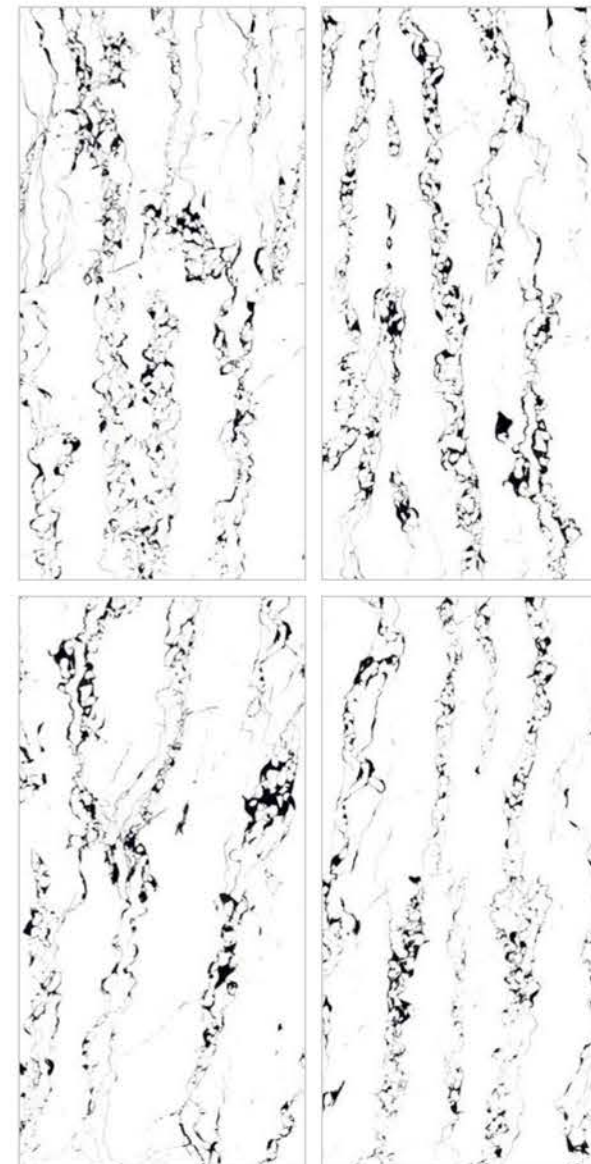

HIGHGLOSS
COLLECTION

| Size
600x
1200mm

| Surface
High Gloss

| Random
04

**PORTRO
WHITE**