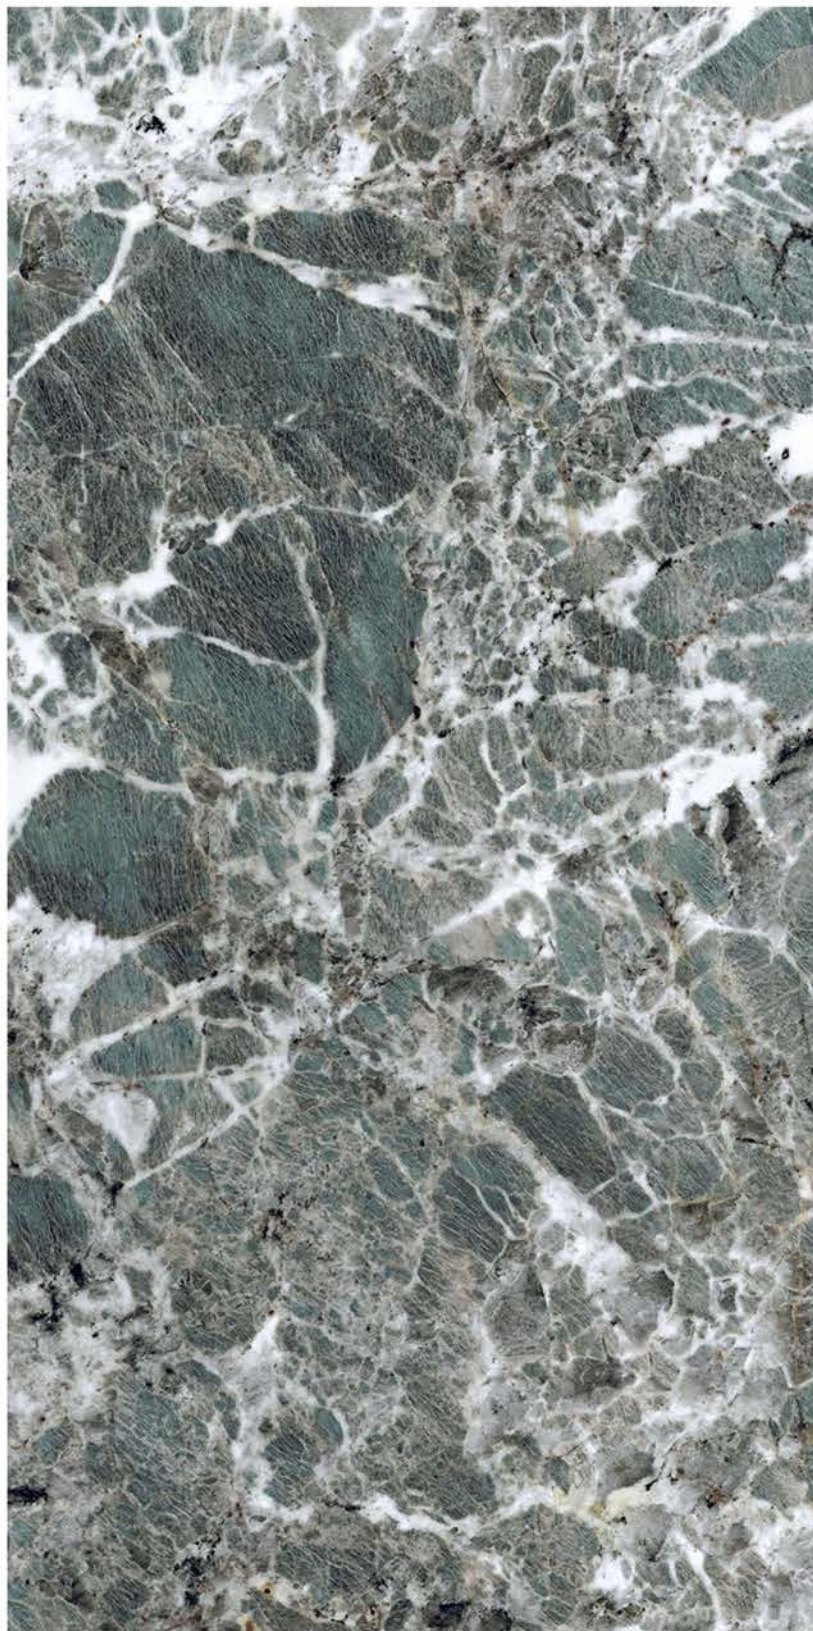

1 Floor
AMAZINI AQUA

HIGHGLOSS
COLLECTION

HIGHGLOSS
COLLECTION

| Size
600x
1200mm

| Surface
High Gloss

| Random
04

**AMAZINI
OCEAN**

| Wall & Floor
AMAZINI OCEAN