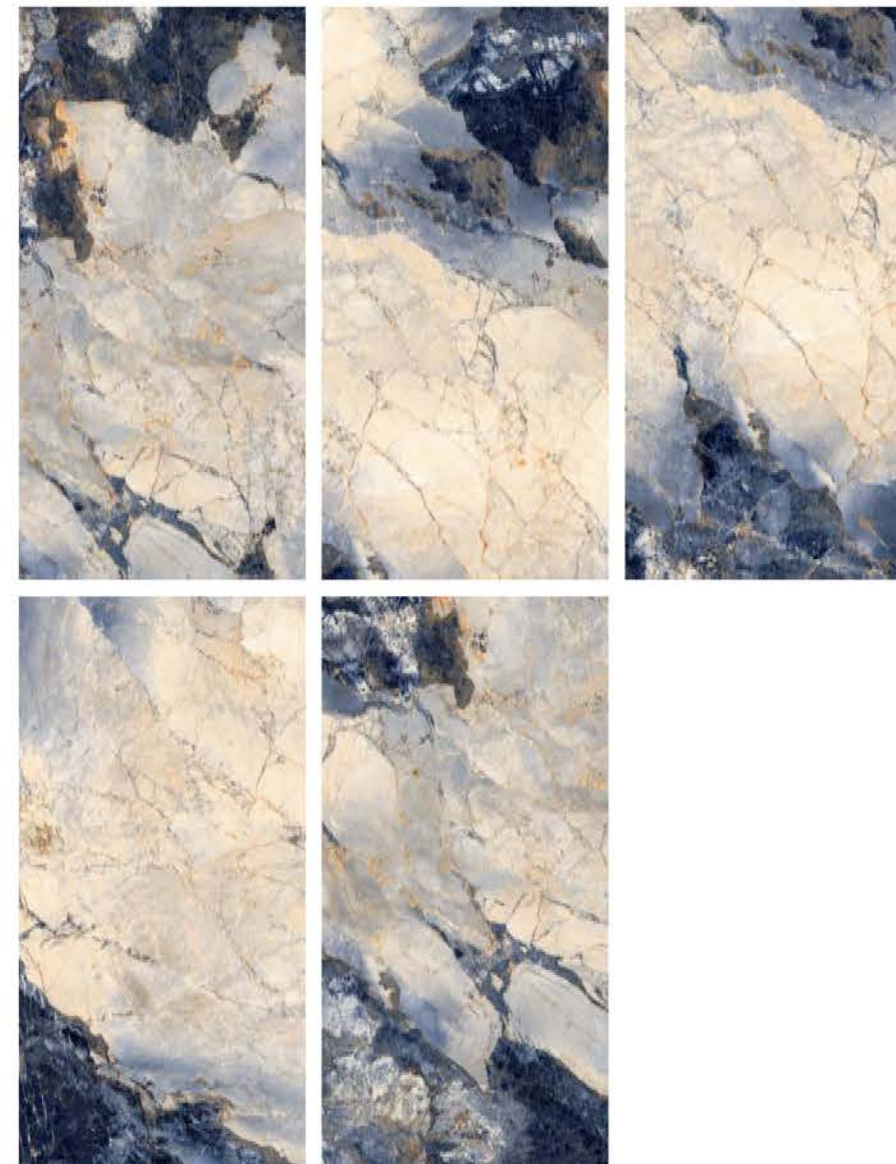

| Wall & Floor
FOREST AQUA

HIGHGLOSS
COLLECTION

HIGHGLOSS
COLLECTION

| Size
600x
1200mm

| Surface
High Gloss

| Random
05

**GRACIA
BLUE**

| Wall & Floor
GRACIA BLUE