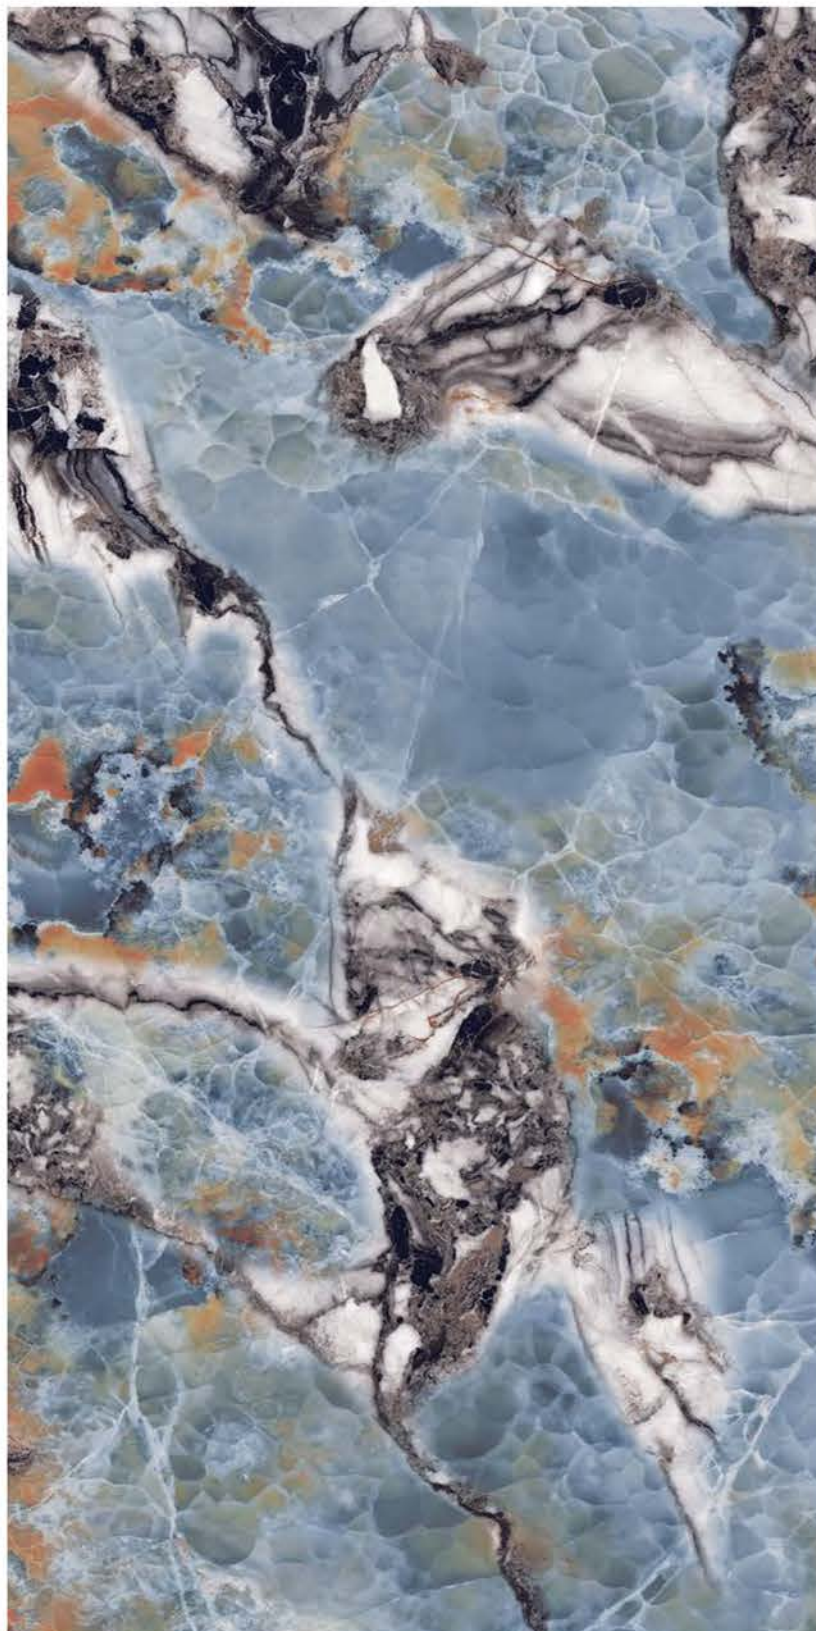

HIGHGLOSS
COLLECTION

| Size
600x
1200mm

| Surface
High Gloss

| Random
03

**MEDISON
OCEAN**