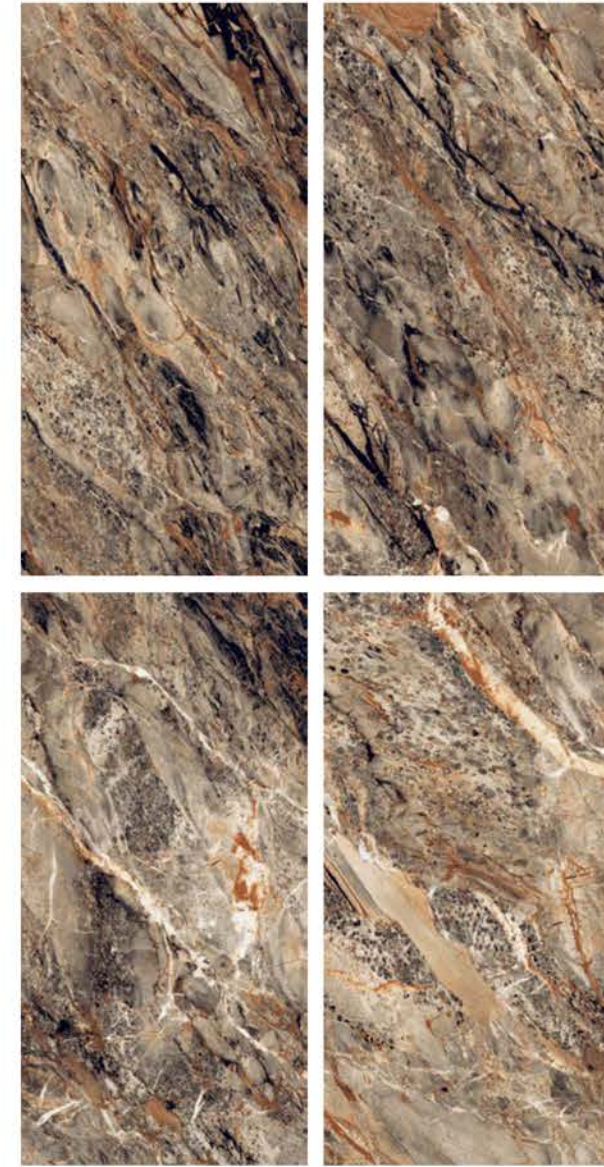

| Size
600x
1200mm

| Surface
High Gloss

| Random
04

**BURANO
BROWN**

1 Floor
BURANO BROWN

HIGHGLOSS
COLLECTION

HIGHGLOSS
COLLECTION

| Size
600x
1200mm