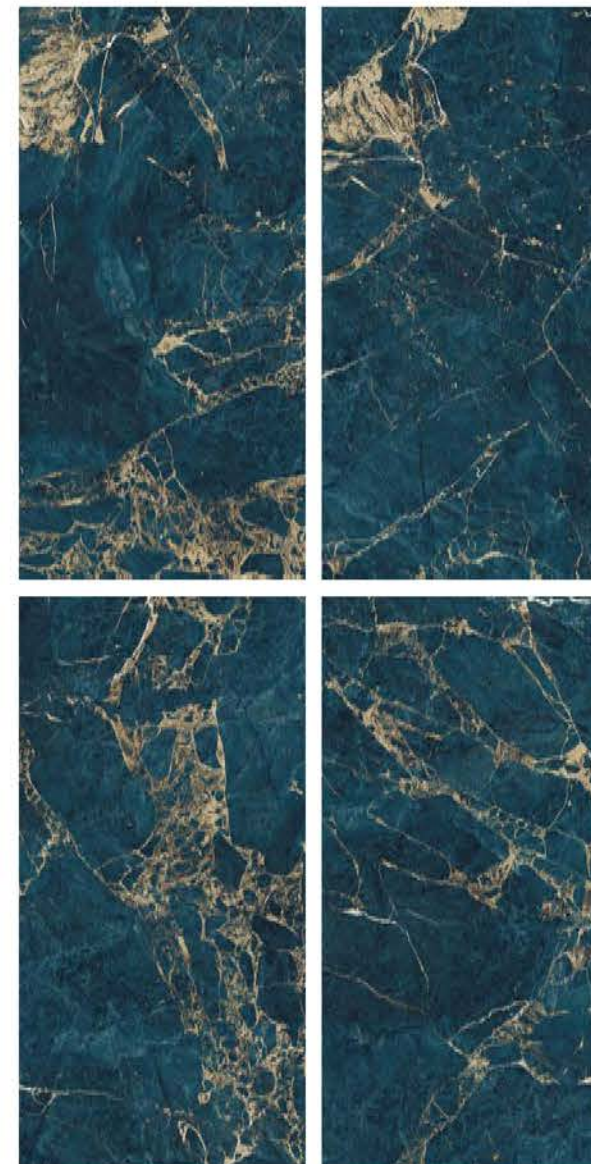

| Random
04

**OBSIDIAN
AQUA**

| Floor
OBSIDIAN AQUA

HIGHGLOSS
COLLECTION

HIGHGLOSS
COLLECTION

| Size
600x
1200mm

| Surface
High Gloss

| Random
04