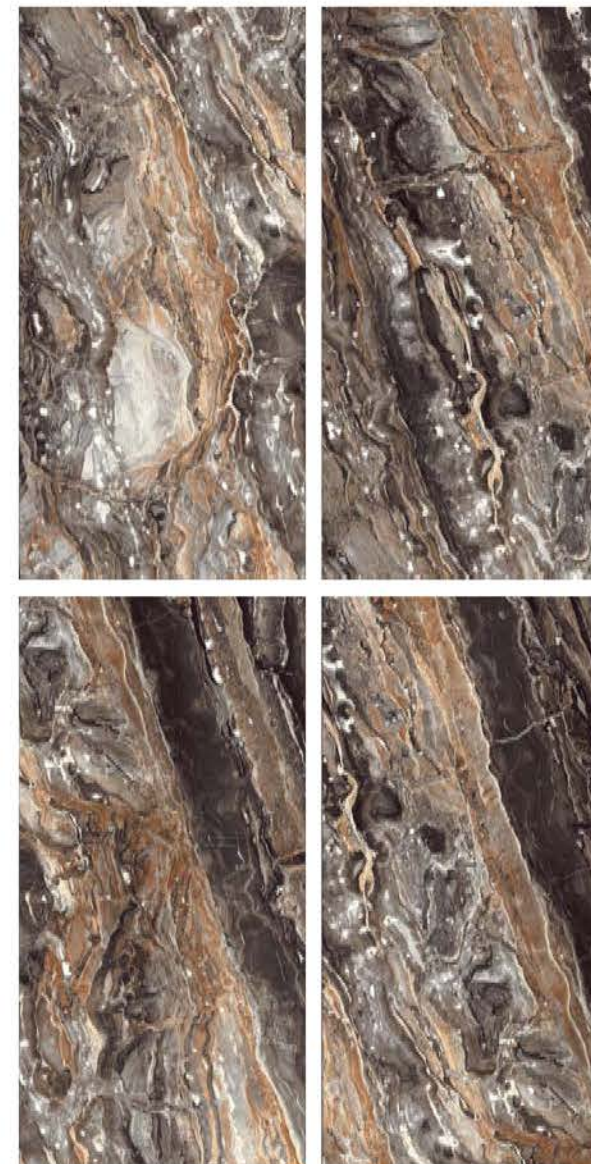

| Wall & Floor
KYLAN NATURAL

HIGHGLOSS
COLLECTION

HIGHGLOSS
COLLECTION

| Size
600x
1200mm

| Surface
High Gloss

| Random
04

**LIBERTY
CHOCO**

| Wall
LIBERTY CHOCO