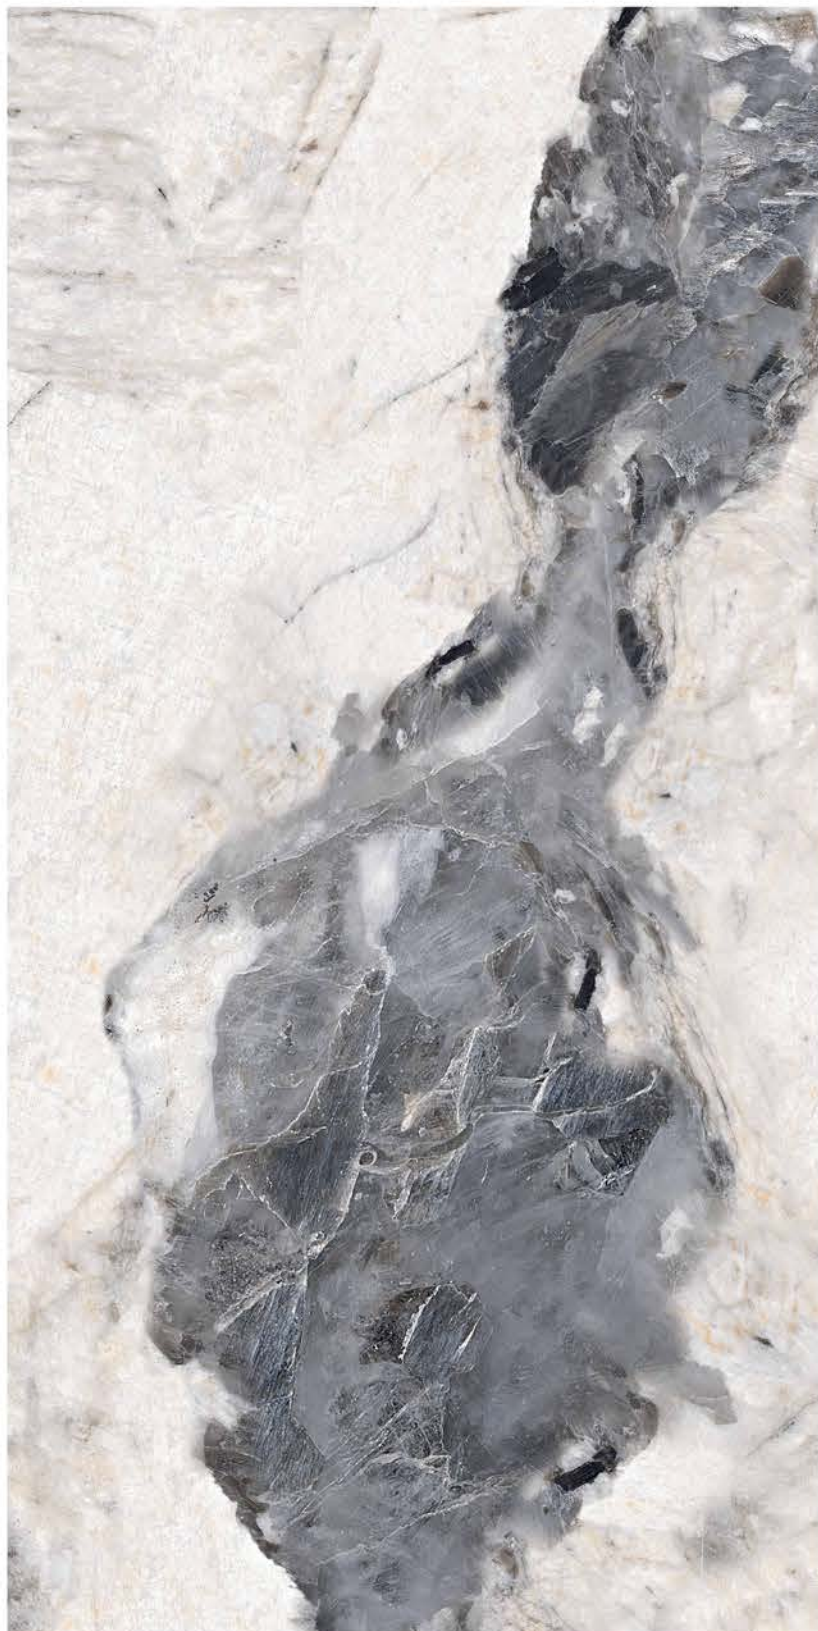

| Random
03

**MEDISON
OCEAN**

| Wall & Floor
MEDISON OCEAN

HIGHGLOSS
COLLECTION

HIGHGLOSS
COLLECTION

| Size
600x
1200mm

| Surface
High Gloss

| Random
04