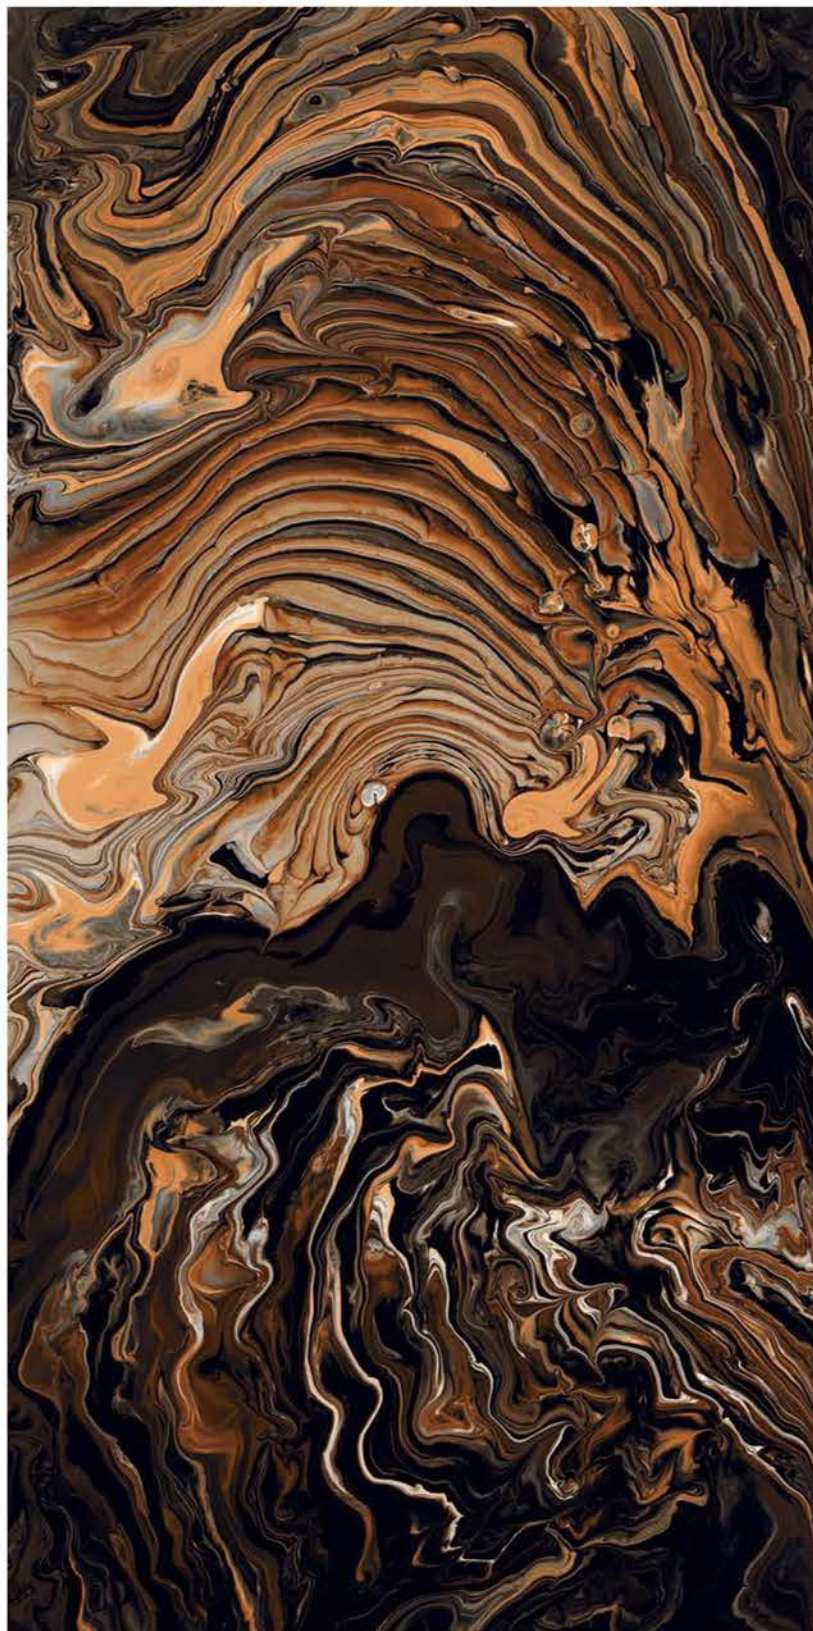

HIGHGLOSS
COLLECTION

| Size
600x
1200mm

| Surface
High Gloss

| Random
02

**FLICK
ART**