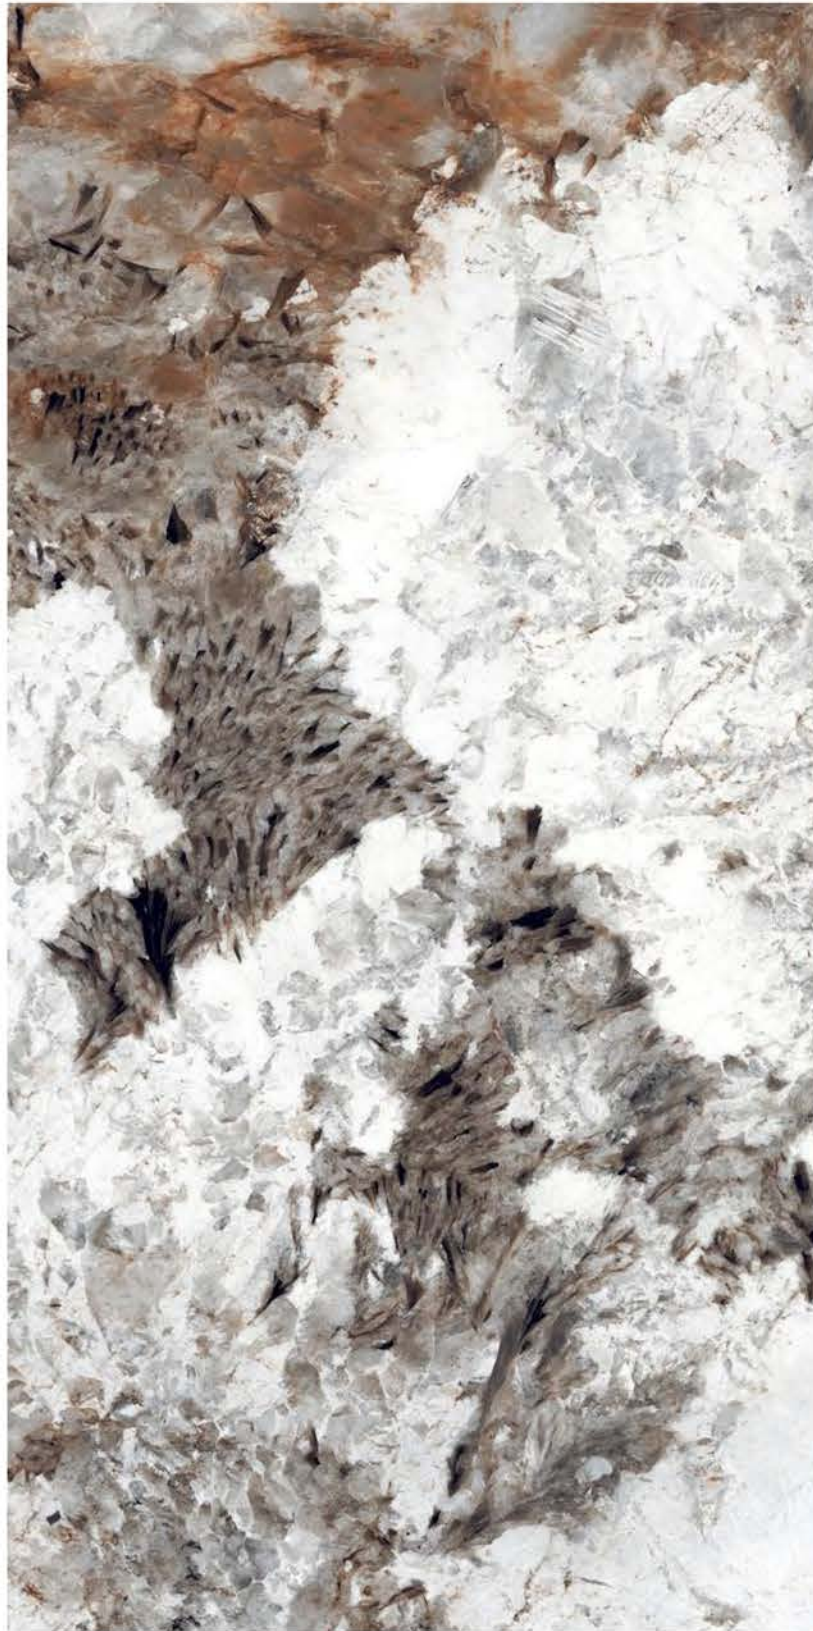

| Wall & Floor
AMAZONITE

HIGHGLOSS
COLLECTION

HIGHGLOSS
COLLECTION

| Size
600x
1200mm

| Surface
High Gloss

| Random
04

**BERLIN
GREY**

1 Wall
BERLIN GREY