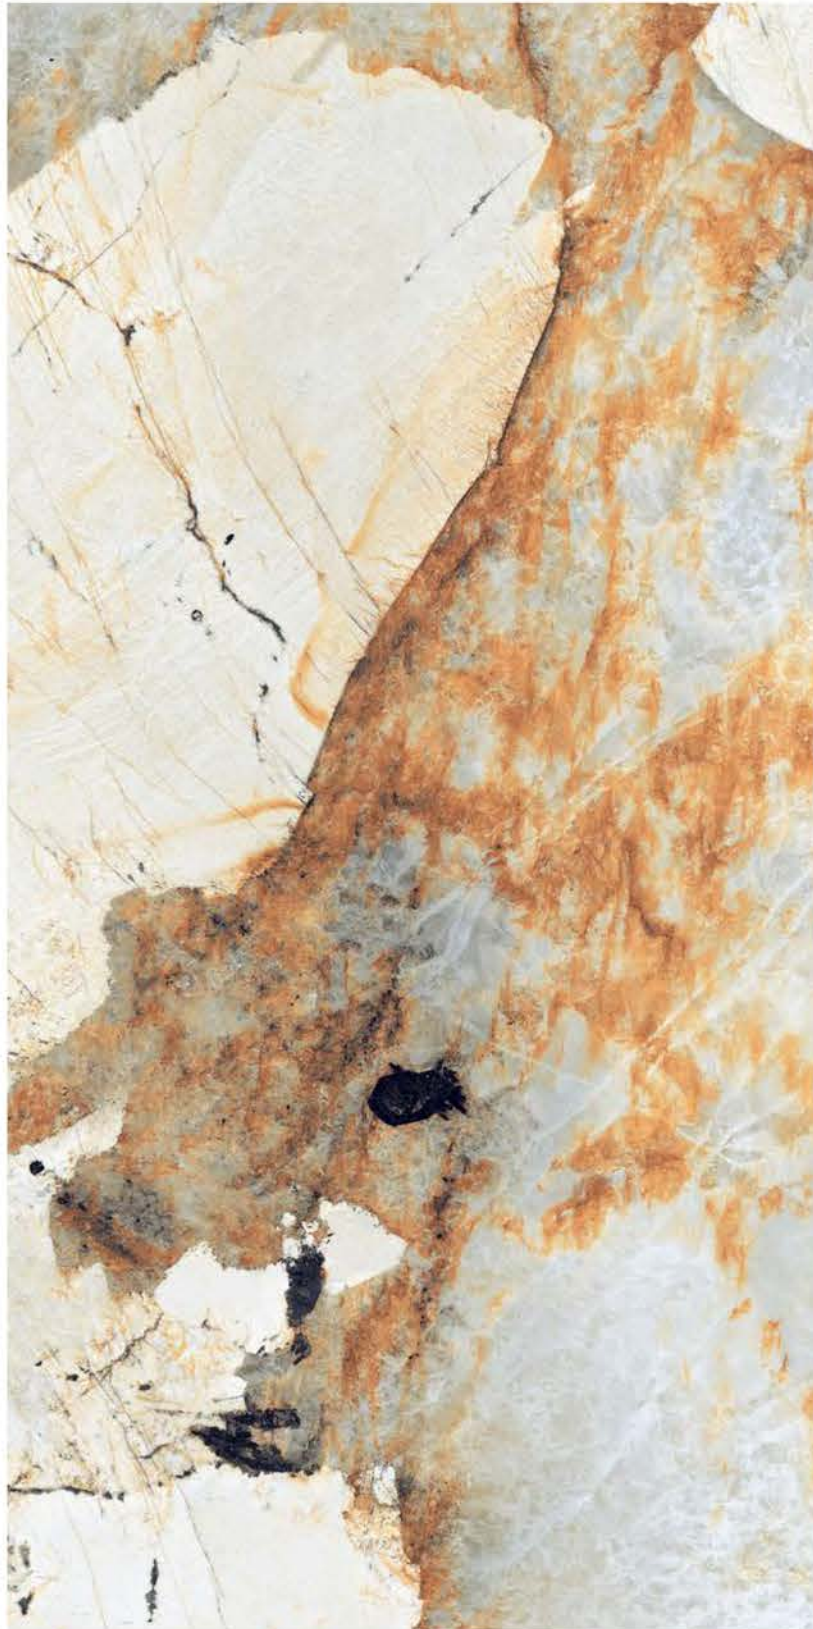

| Random
04

**IMPRESSIVE
NATURAL**

1 Floor
IMPRESSIVE NATURAL

HIGHGLOSS
COLLECTION

HIGHGLOSS
COLLECTION

| Size
600x
1200mm

| Surface
High Gloss

| Random
04