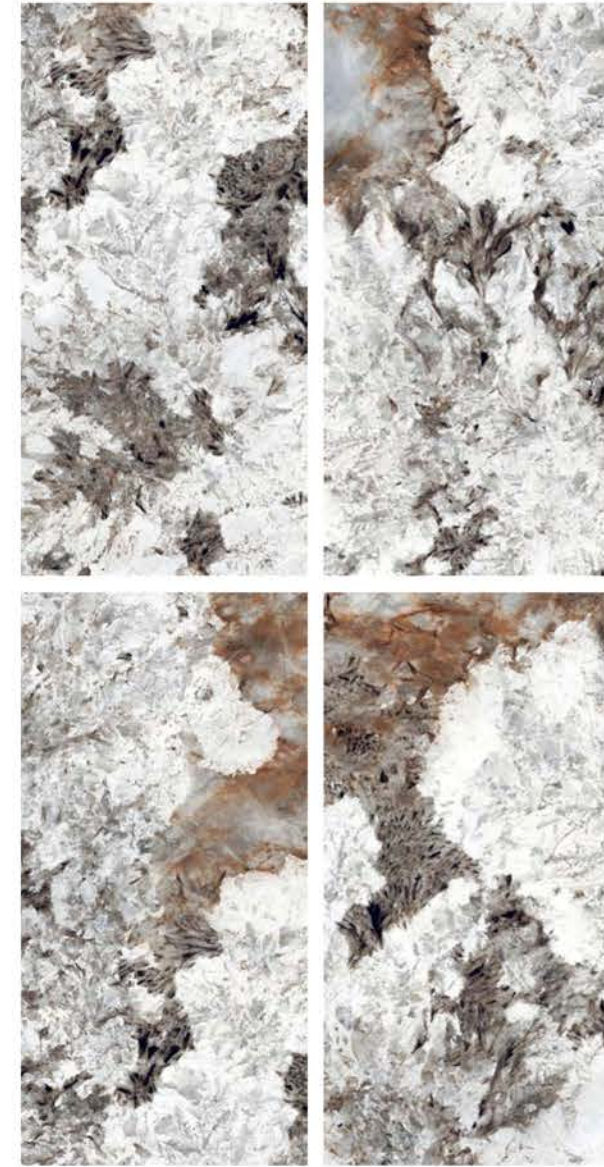

| Wall & Floor
AMAZONITE

HIGHGLOSS
COLLECTION

HIGHGLOSS
COLLECTION

| Size
600x
1200mm

| Surface
High Gloss

| Random
04

**BERLIN
GREY**

1 Wall
BERLIN GREY