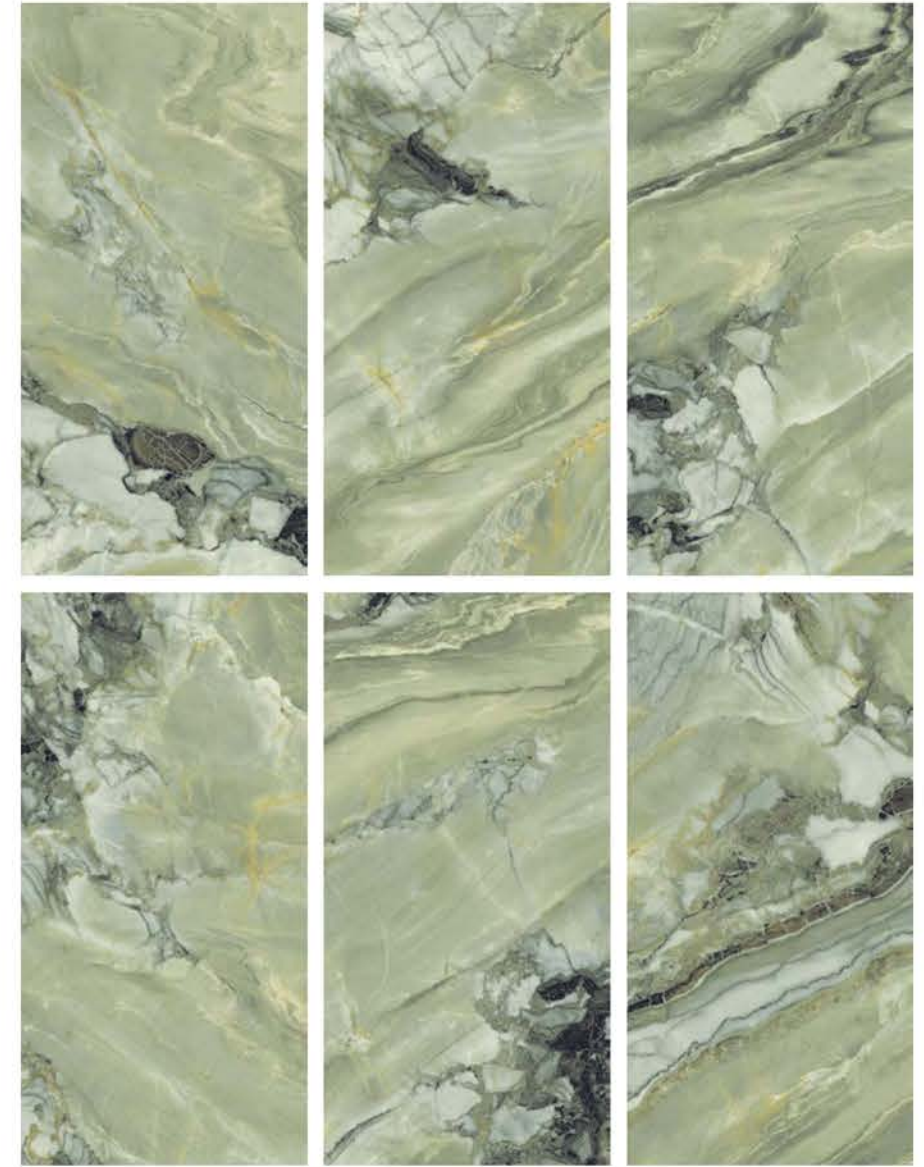

HIGHGLOSS
COLLECTION

| Size
600x
1200mm

| Surface
High Gloss

| Random
06

**STOVEN
AQUA**