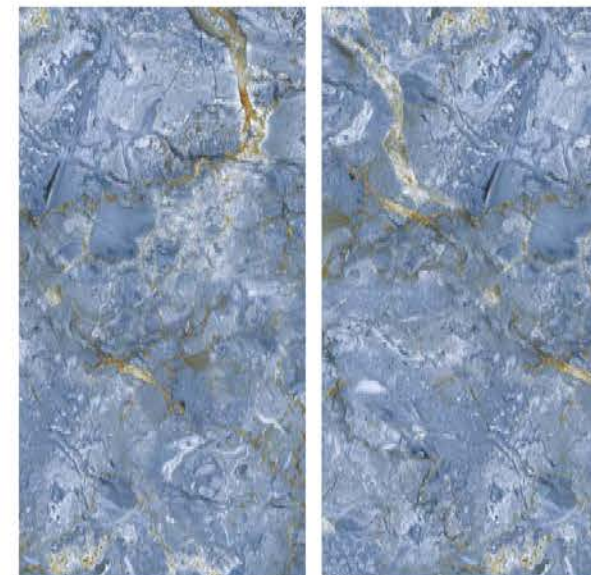

HIGHGLOSS
COLLECTION

| Size
600x
1200mm

| Surface
High Gloss

| Random
02

**BLUE
PEARL**