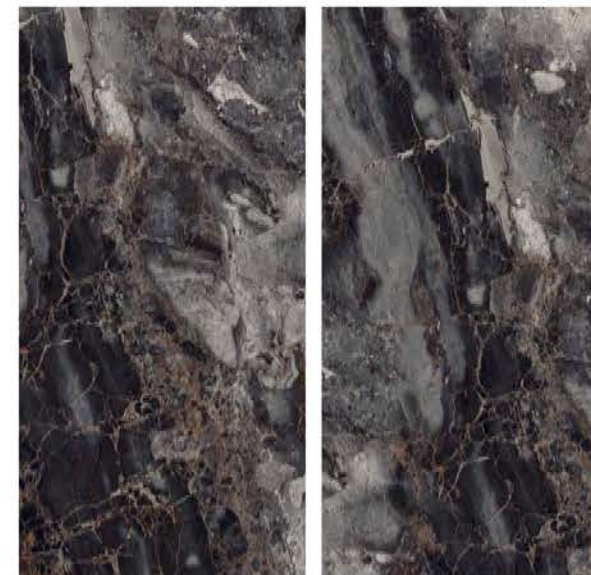

**DIGOSTIN
NATURAL**

| Wall & Floor
DIGOSTIN NATURAL

HIGHGLOSS
COLLECTION

HIGHGLOSS
COLLECTION

| Size
600x
1200mm

| Surface
High Gloss

| Random
04

**EMERALD
QUARTZ**