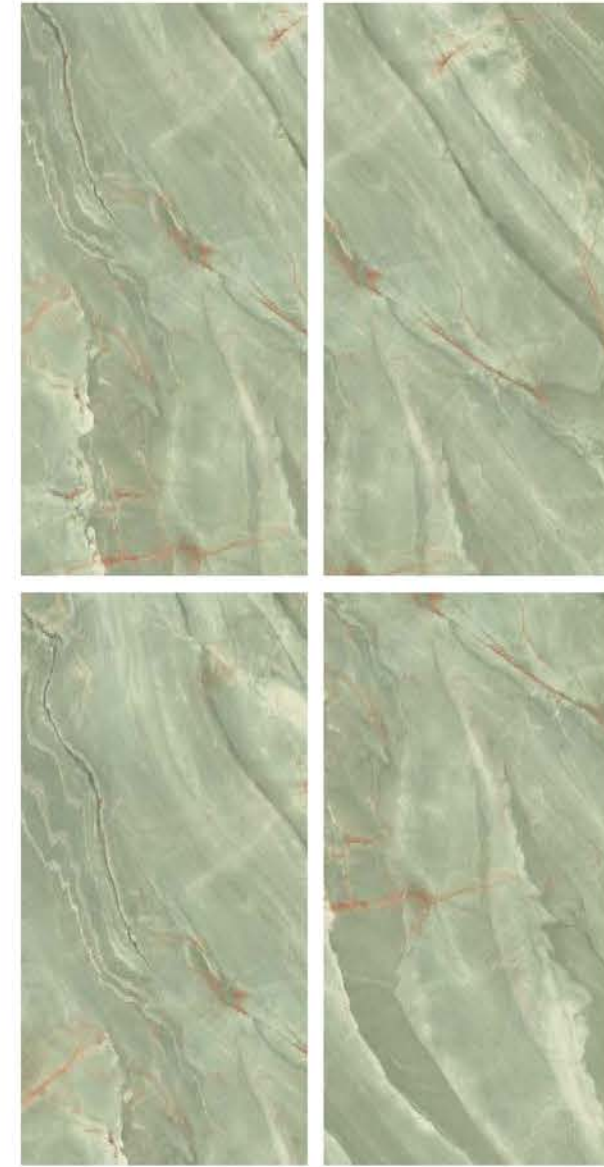

HIGHGLOSS
COLLECTION

| Size
600x
1200mm

| Surface
High Gloss

| Random
04

**LUMINO
PASTROL**