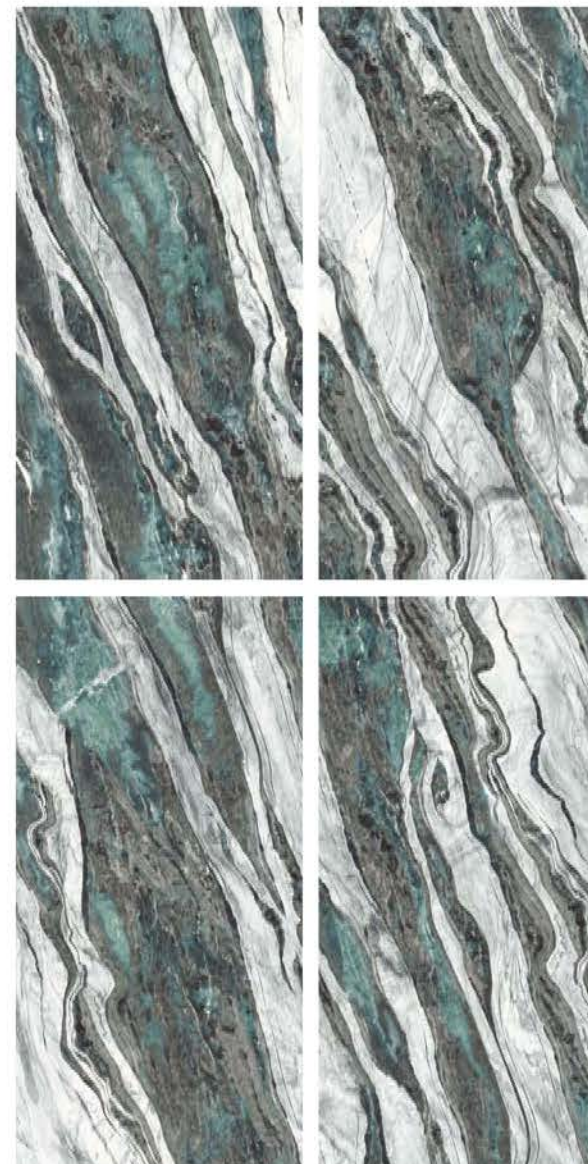

HIGHGLOSS
COLLECTION

| Size
600x
1200mm

| Surface
High Gloss

| Random
04

CHIFFIONGREE