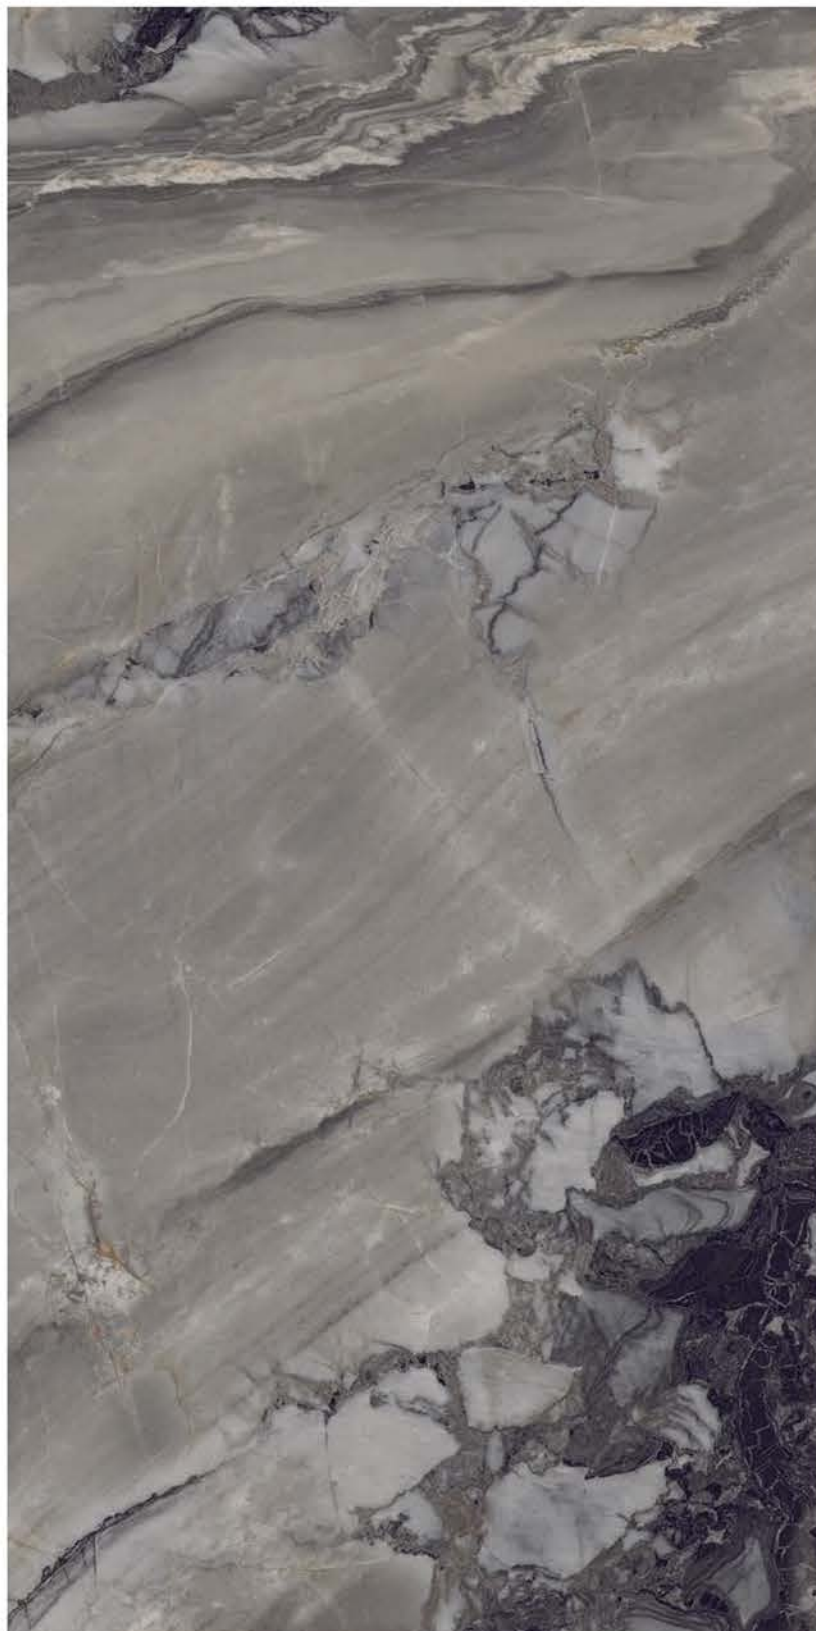

HIGHGLOSS
COLLECTION

| Size
600x
1200mm

| Surface
High Gloss

| Random
06

**STOVEN
CHOCO**