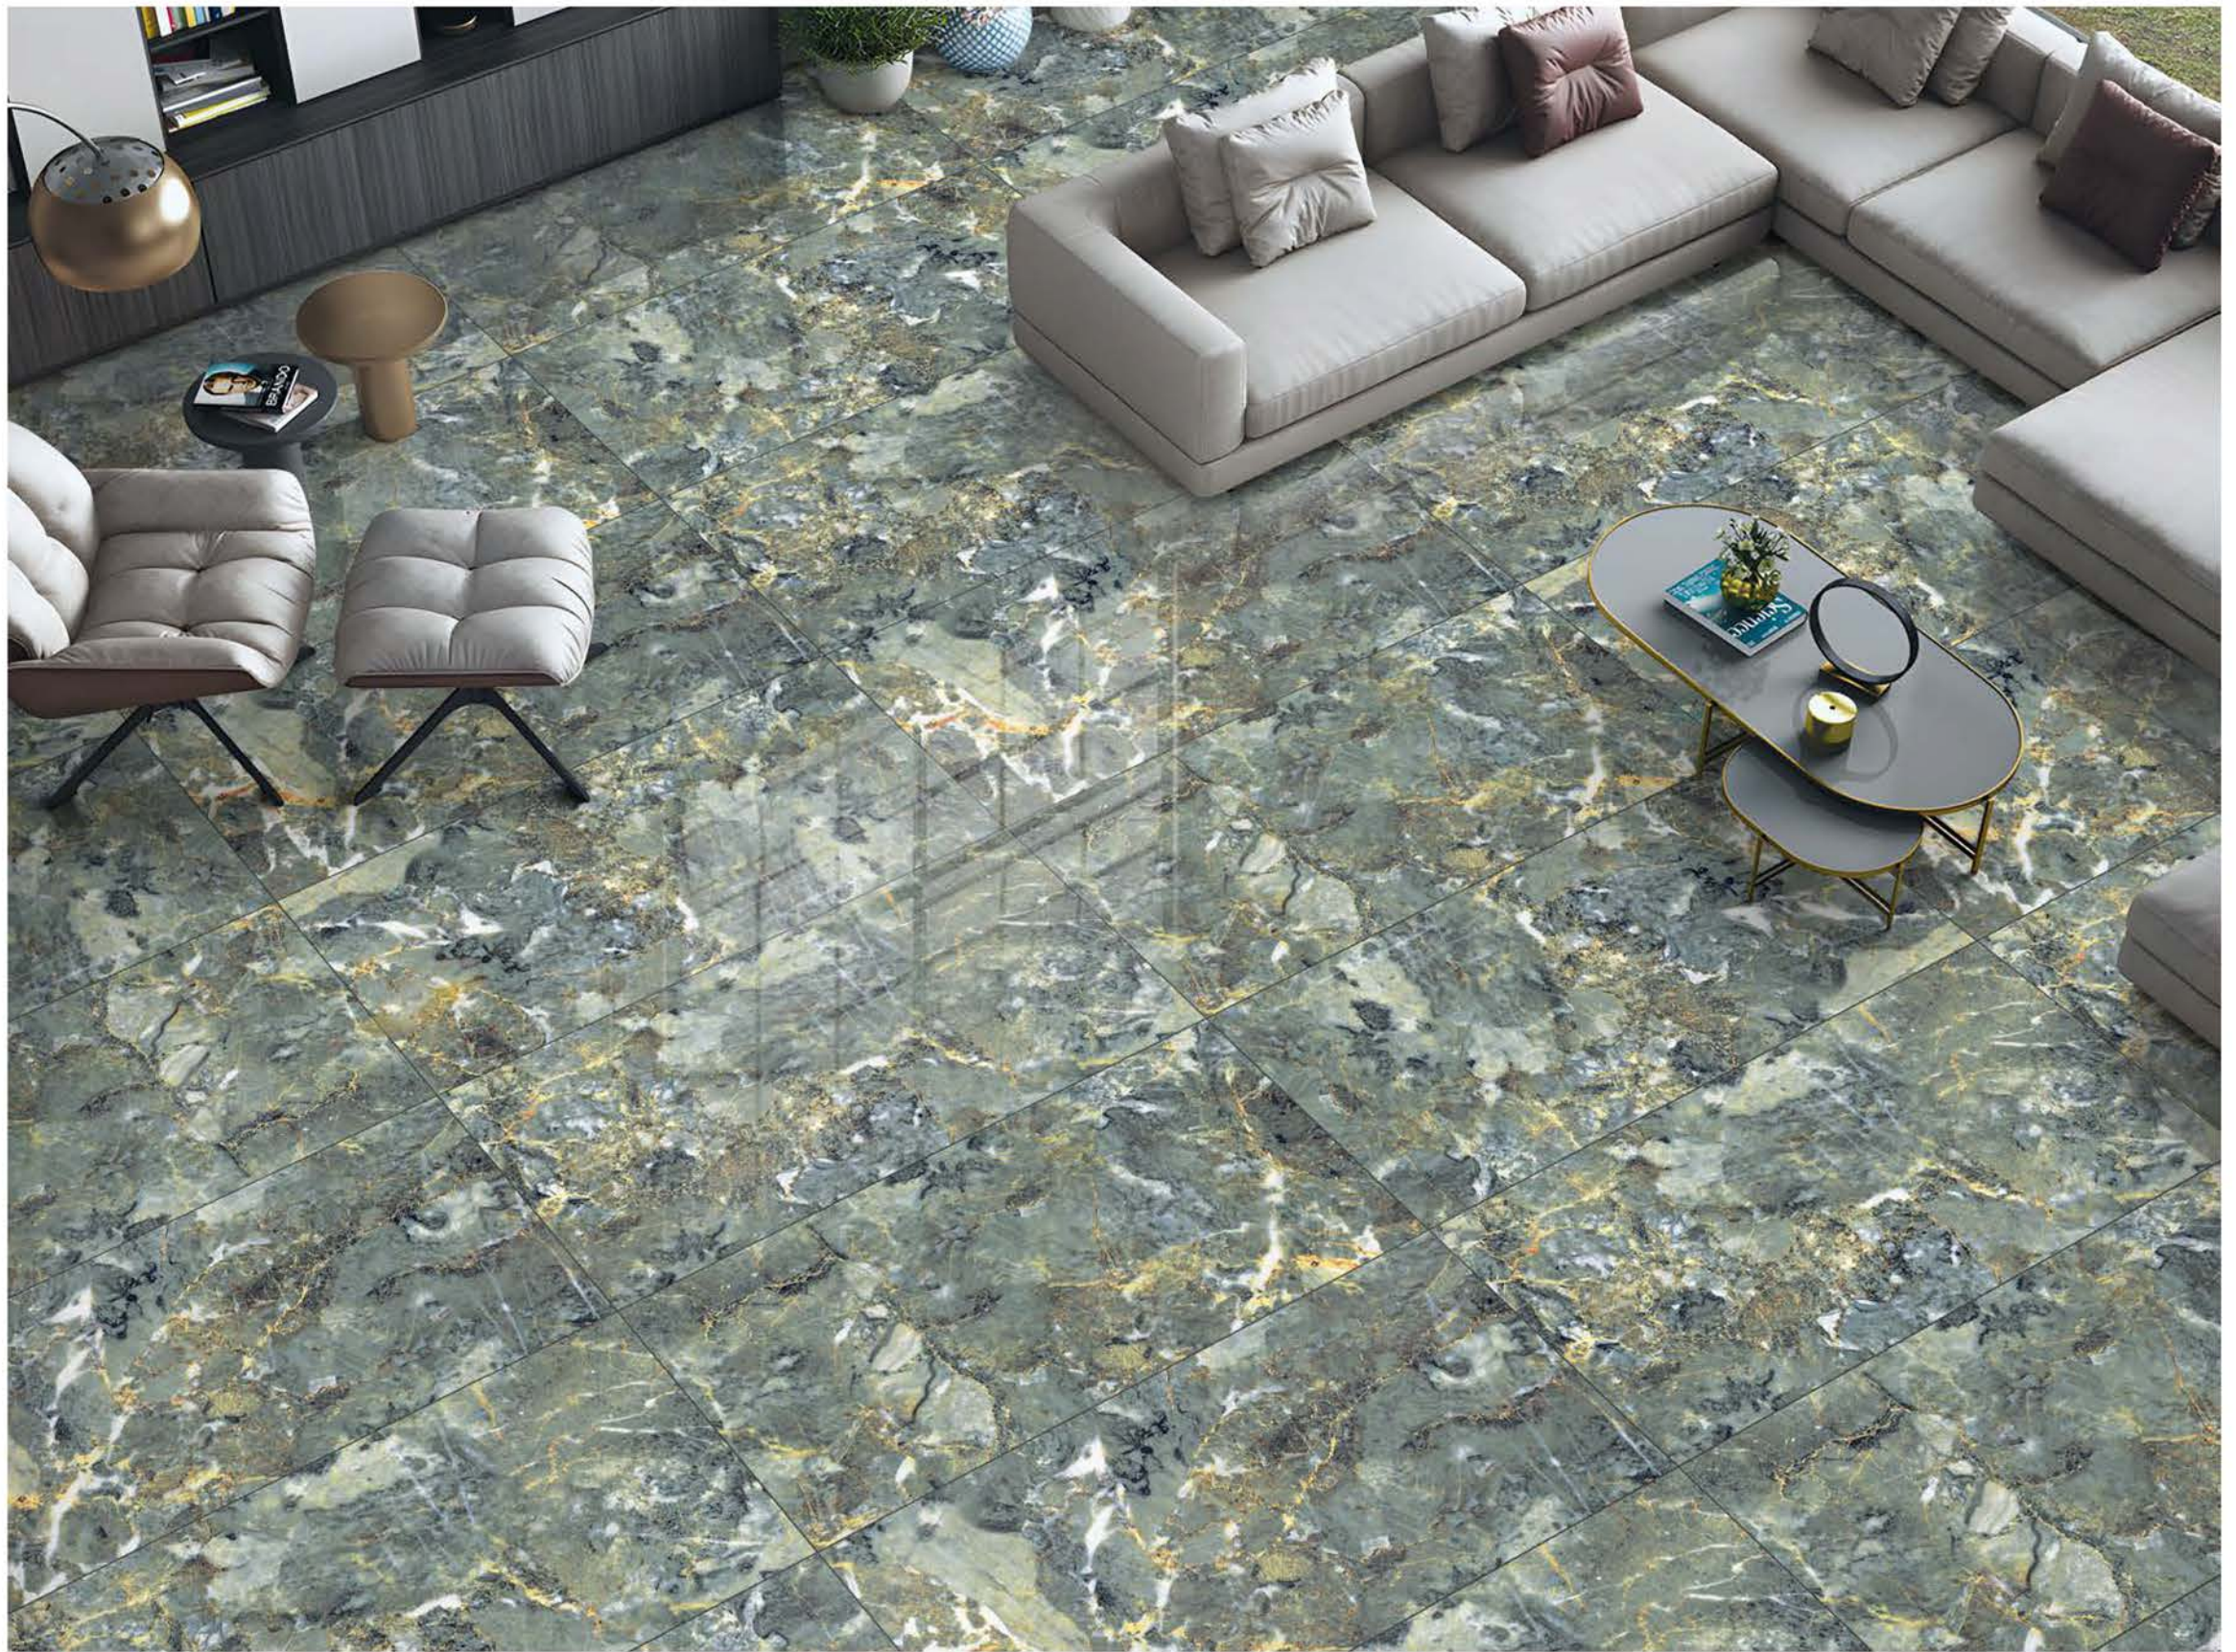

| Wall
EMERALD QUARTZ

HIGHGLOSS
COLLECTION

HIGHGLOSS
COLLECTION

| Size
600x
1200mm

| Surface
High Gloss

| Random
04

**ETHAN
AQUA**

1 Floor
ETHAN AQUA