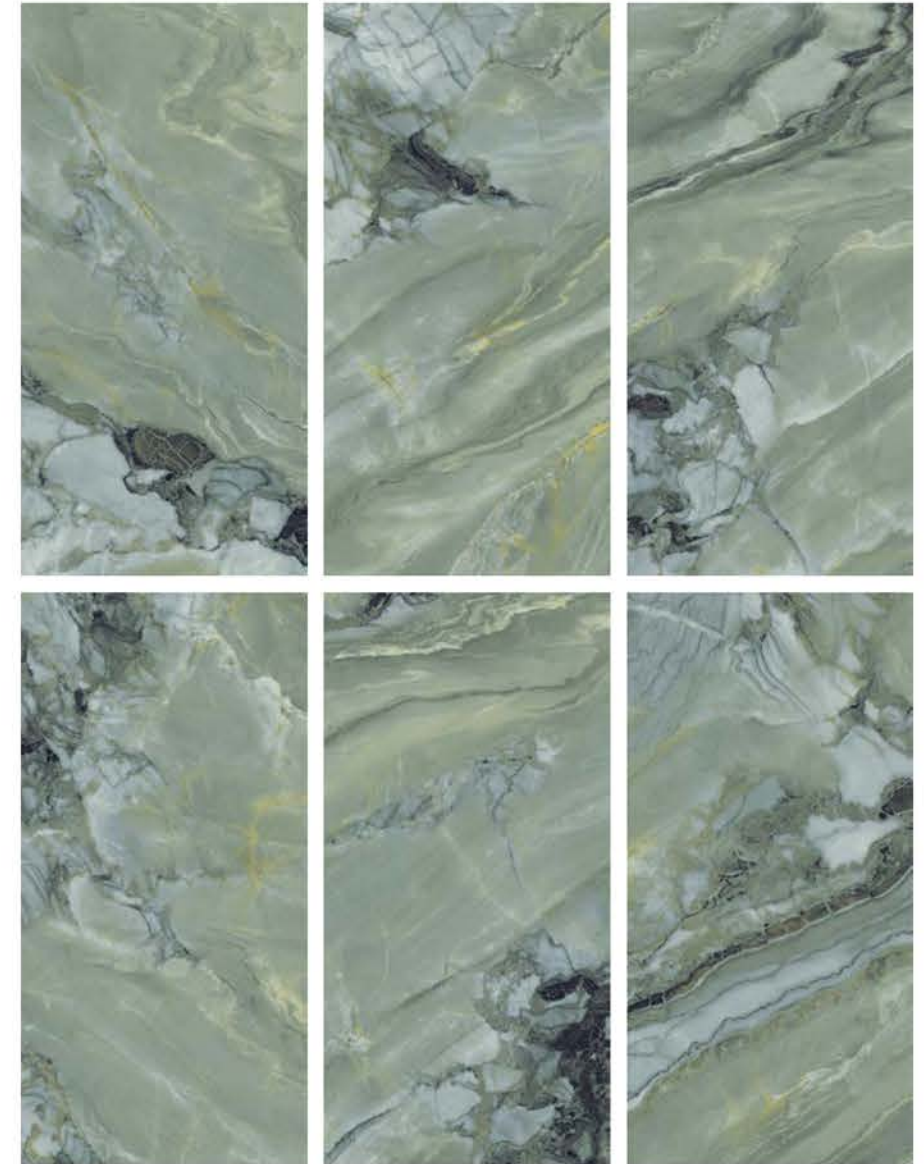

| Random
06

**STOVEN
CHOCO**

1 Floor
STOVEN CHOCO

HIGHGLOSS
COLLECTION

HIGHGLOSS
COLLECTION

| Size
600x
1200mm

| Surface
High Gloss

| Random
06