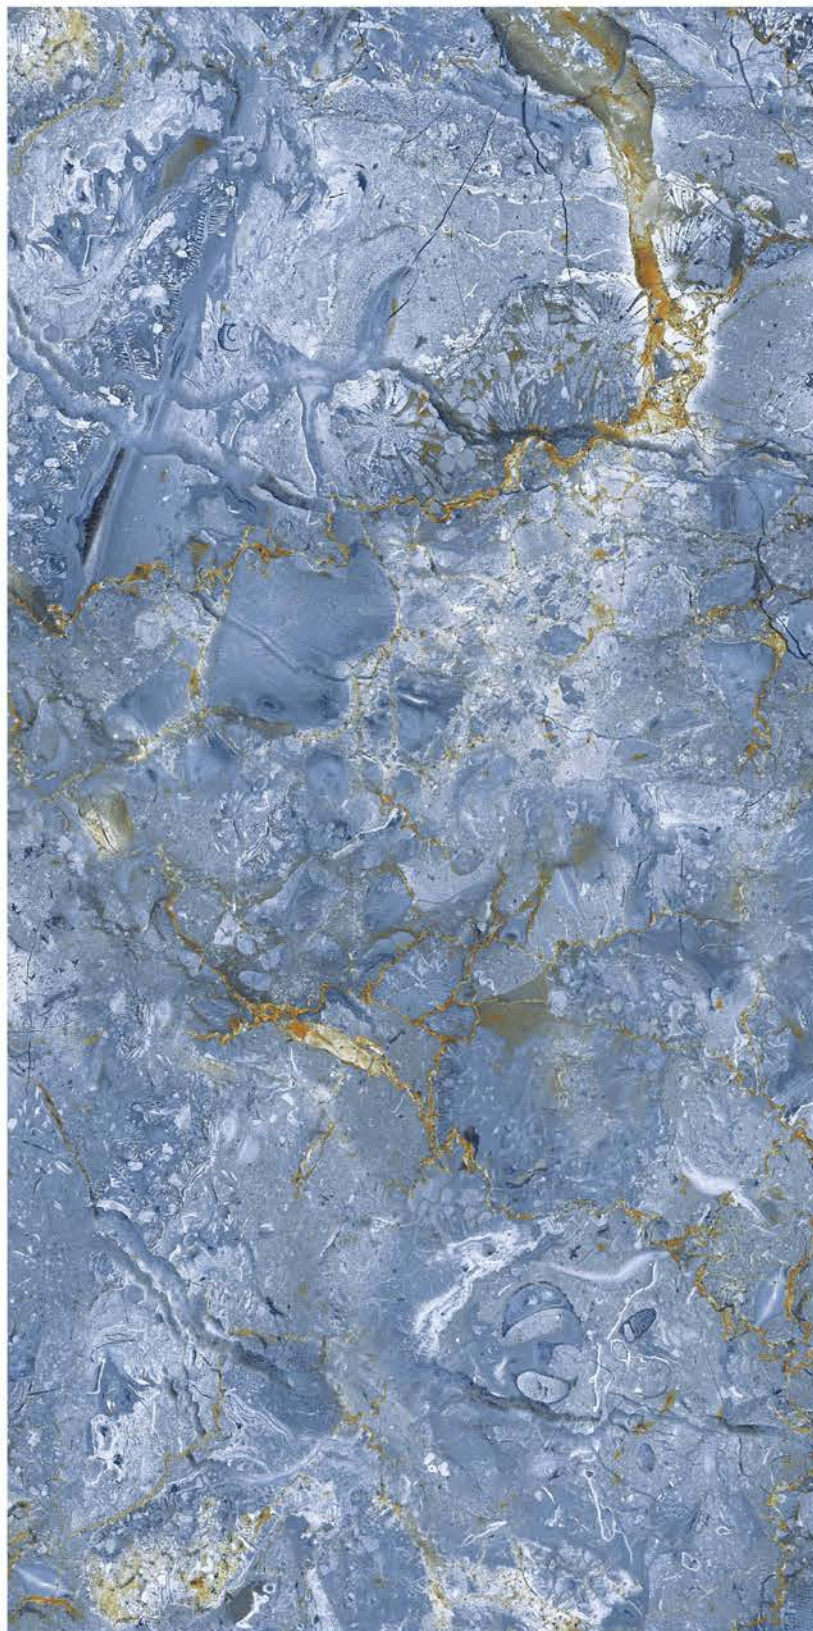

HIGHGLOSS
COLLECTION

| Size
600x
1200mm

| Surface
High Gloss

| Random
02

**BLUE
PEARL**