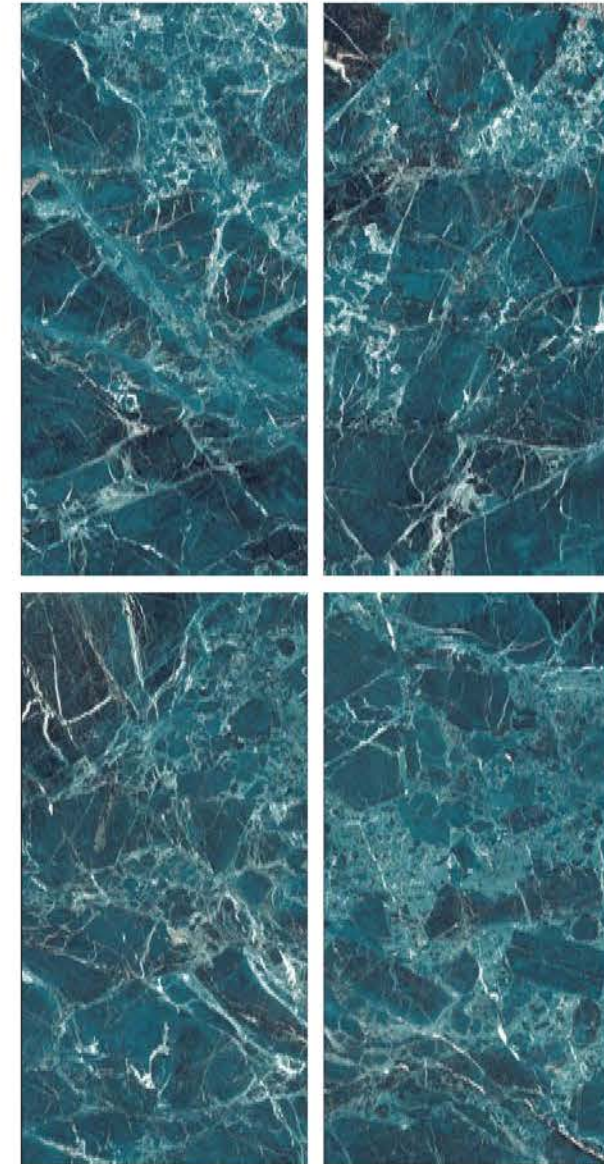

HIGHGLOSS
COLLECTION

| Size
600x
1200mm

| Surface
High Gloss

| Random
04

**MILKYWAY
AQUA**