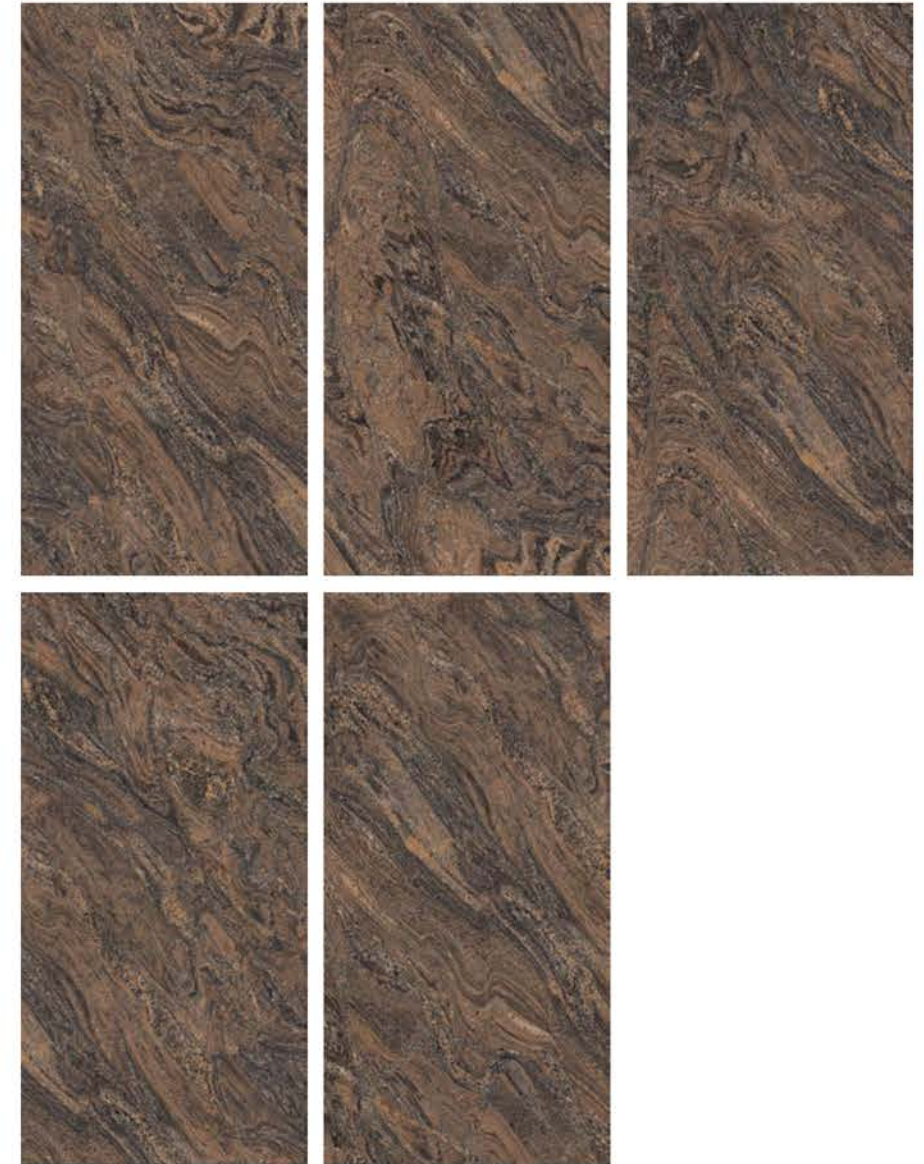

HIGHGLOSS
COLLECTION

| Size
600x
1200mm

| Surface
High Gloss

| Random
05

**BROWN
GRANITE**