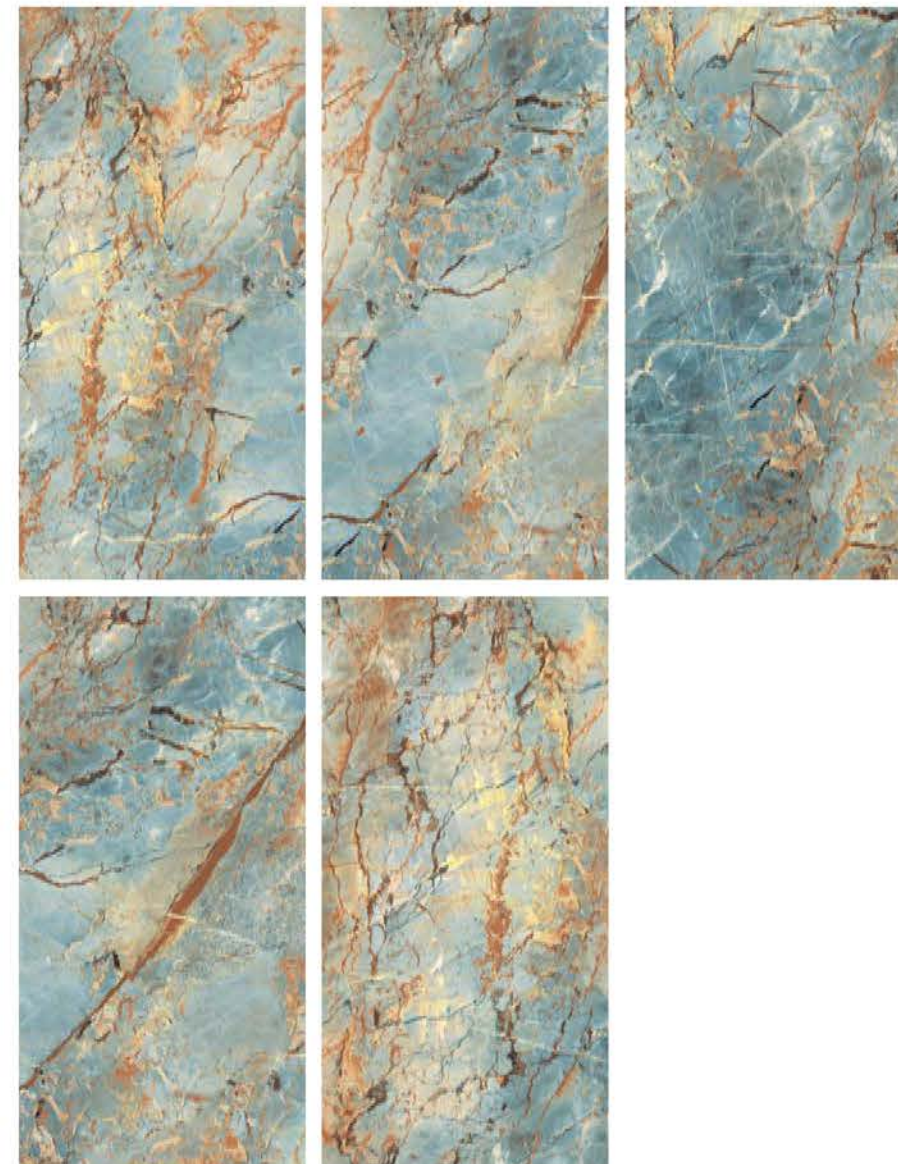

**INFINITY
GREY**

| Wall
INFINITY GTEY

HIGHGLOSS
COLLECTION

HIGHGLOSS
COLLECTION

| Size
600x
1200mm

| Surface
High Gloss

| Random
05

**KYLAN
NATURAL**