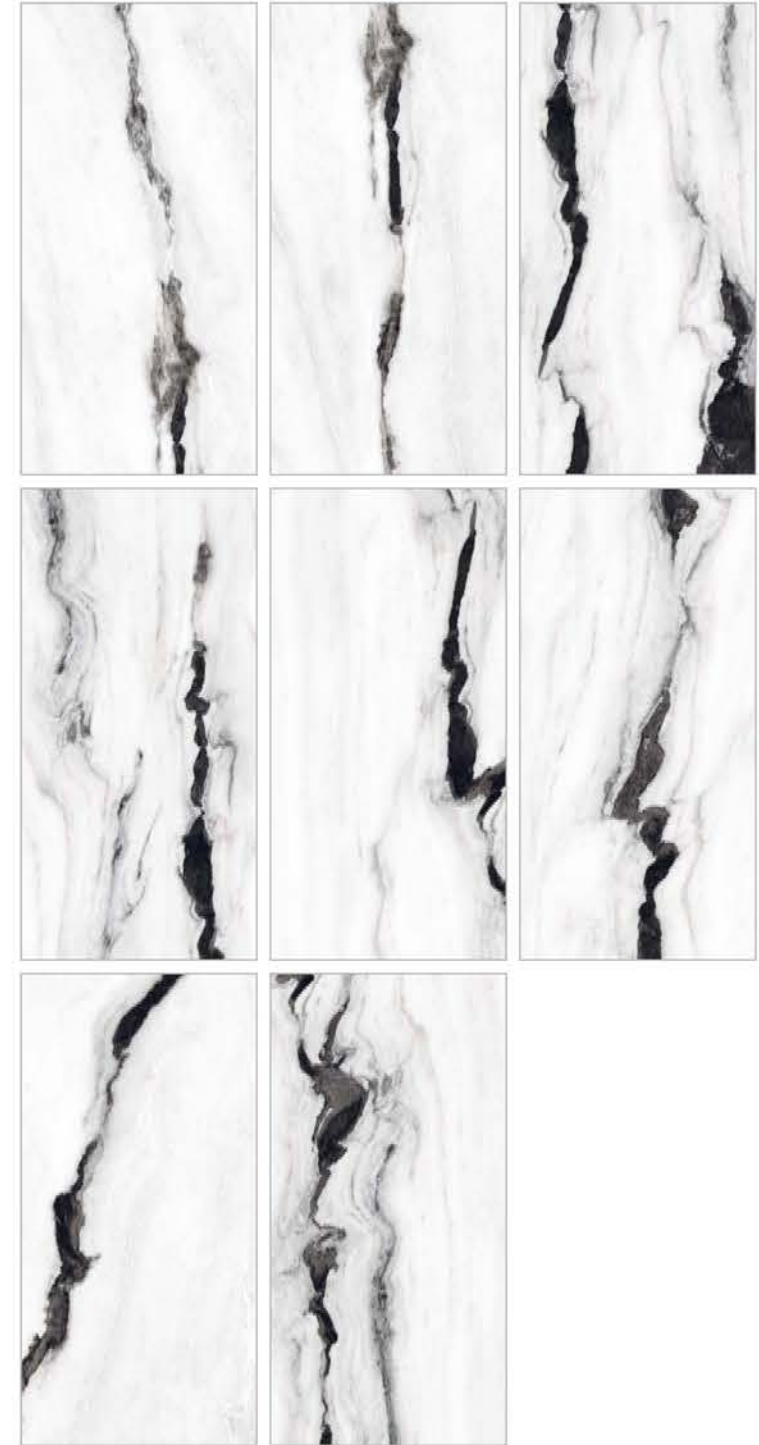

**STOVEN
GRASSY**

1 Floor
STOVEN GRASSY

HIGHGLOSS
COLLECTION

HIGHGLOSS
COLLECTION

| Size
600x
1200mm

| Surface
High Gloss

| Random
08

**WHITE
PANDA**