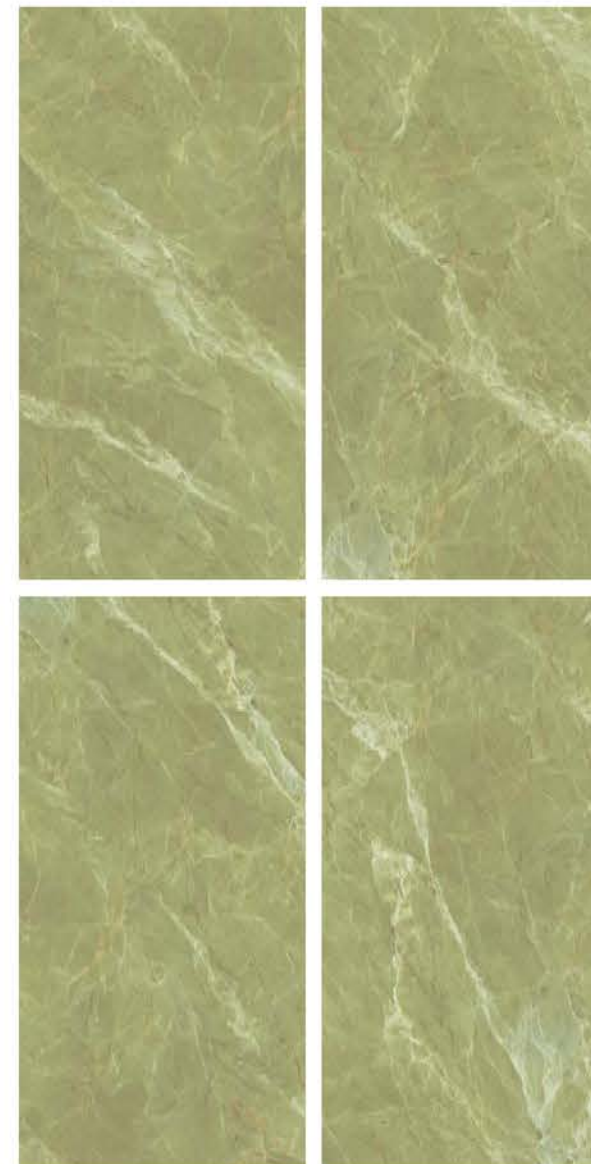

**MOON
STONE**

1 Floor
MOON STONE

HIGHGLOSS
COLLECTION

| Size
600x
1200mm

| Surface
High Gloss

| Random
04

**MONTANA
LINCOLN**

1 Floor
MONTANA LINCOLN