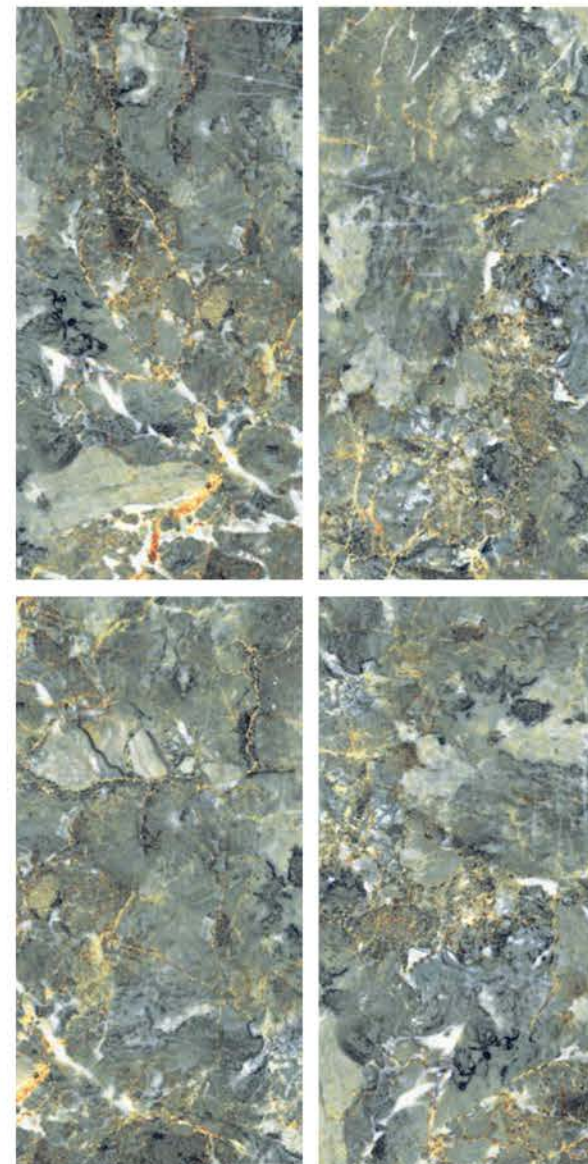

| Wall
EMERALD QUARTZ

HIGHGLOSS
COLLECTION

HIGHGLOSS
COLLECTION

| Size
600x
1200mm

| Surface
High Gloss

| Random
04

**ETHAN
AQUA**

1 Floor
ETHAN AQUA