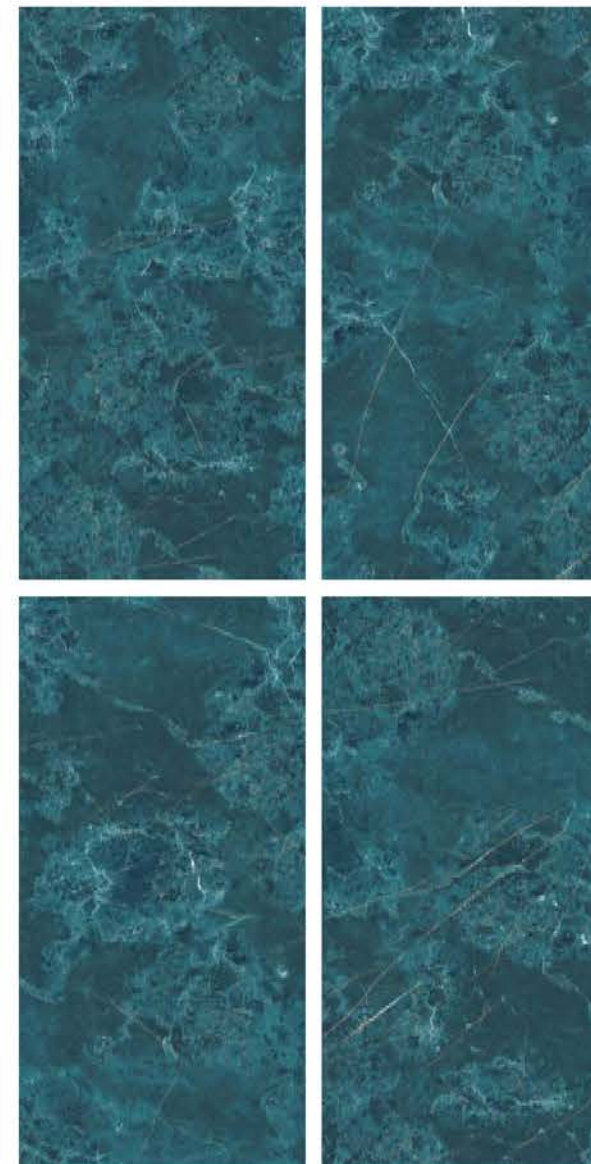

**FELIX
NATURAL**

| Wall & Floor
FELIX NATURAL

HIGHGLOSS
COLLECTION

HIGHGLOSS
COLLECTION

| Size
600x
1200mm

| Surface
High Gloss

| Random
04

**FOREST
AQUA**