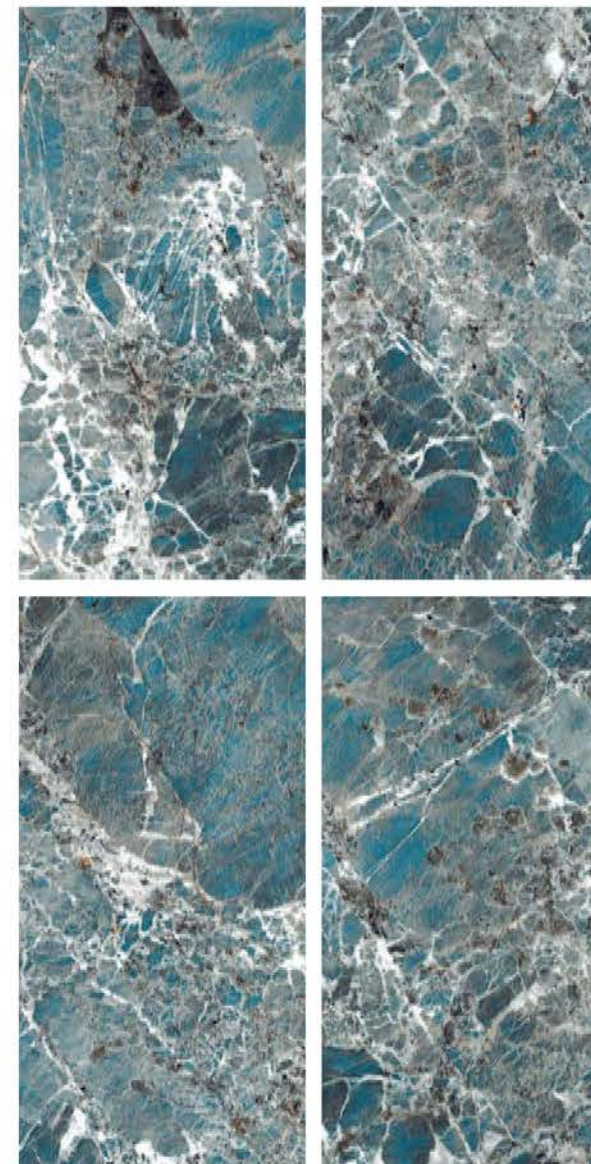

HIGHGLOSS
COLLECTION

| Size
600x
1200mm

| Surface
High Gloss

| Random
04

**HARVEY
BLUE**