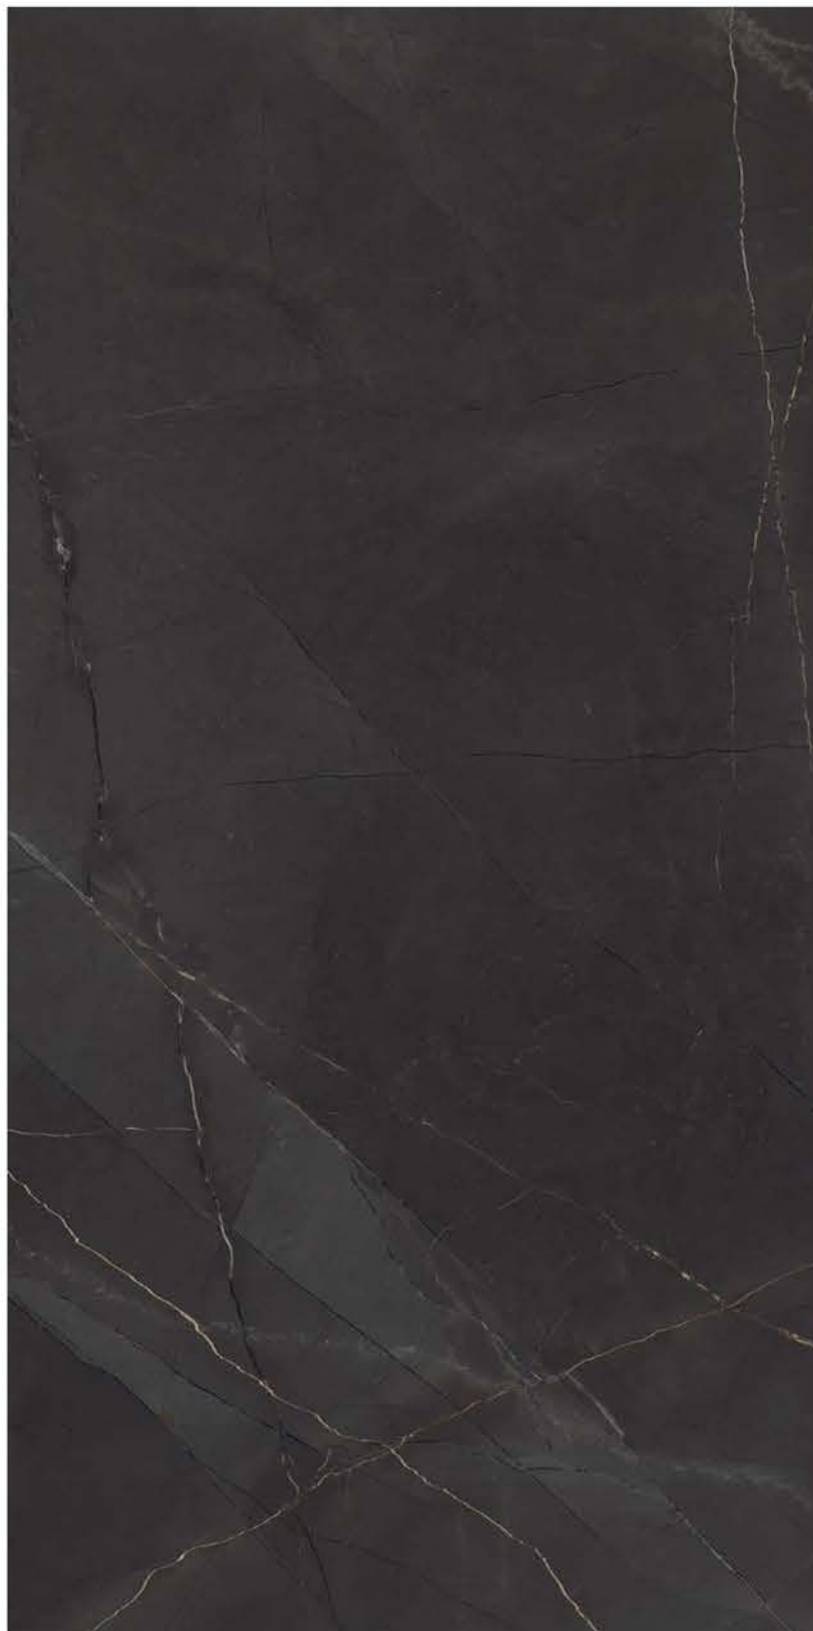

HIGHGLOSS
COLLECTION

| Size
600x
1200mm

| Surface
High Gloss

| Random
04

**ARMANI
DARK GREY**