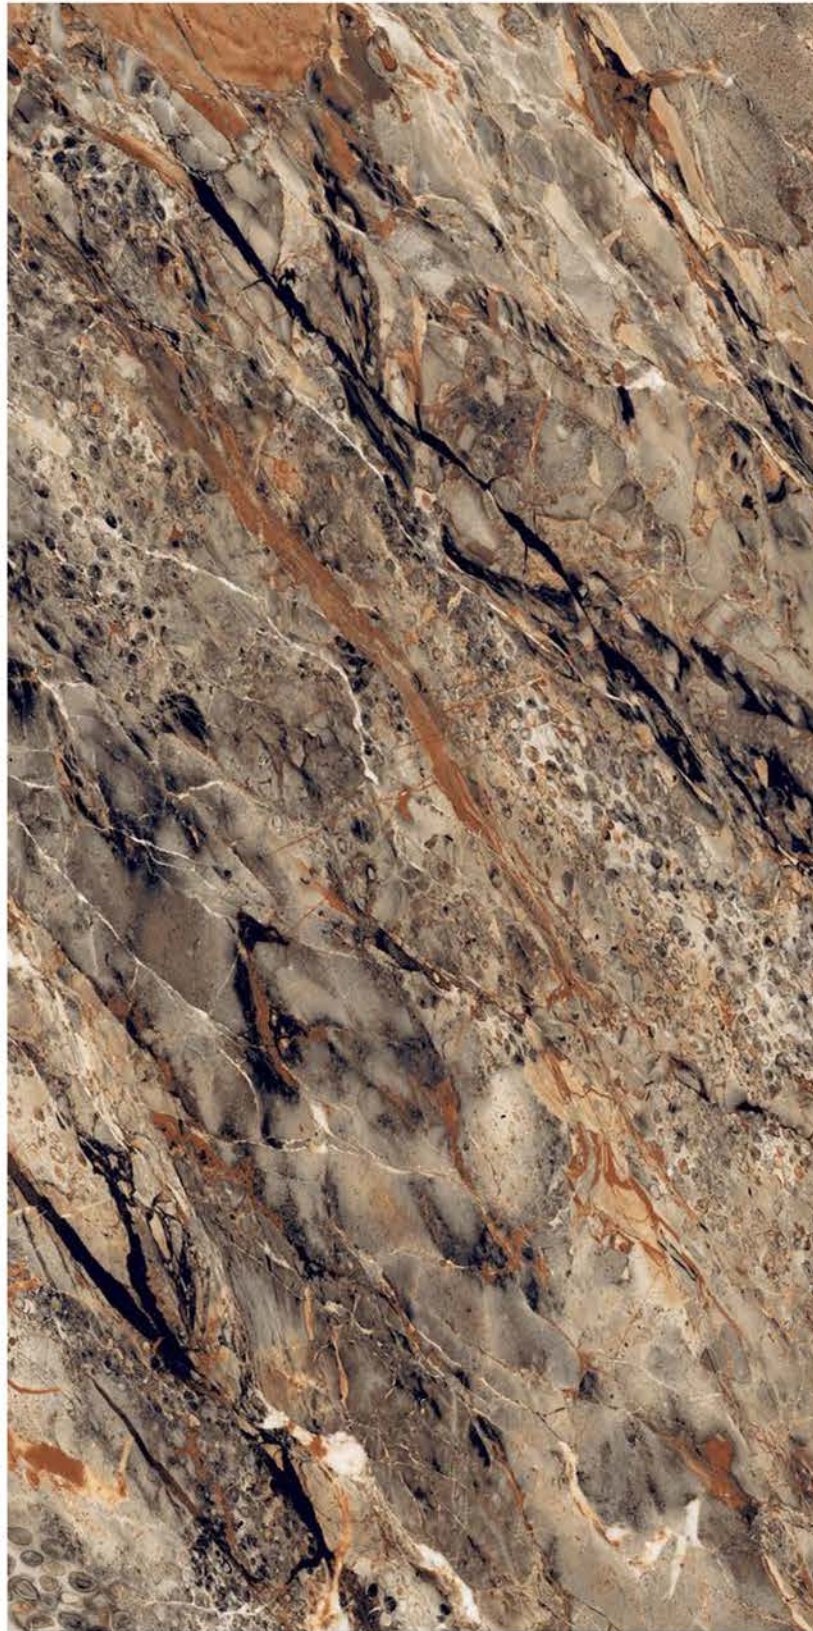

| Size
600x
1200mm

| Surface
High Gloss

| Random
04

**BURANO
BROWN**

1 Floor
BURANO BROWN

HIGHGLOSS
COLLECTION

HIGHGLOSS
COLLECTION

| Size
600x
1200mm