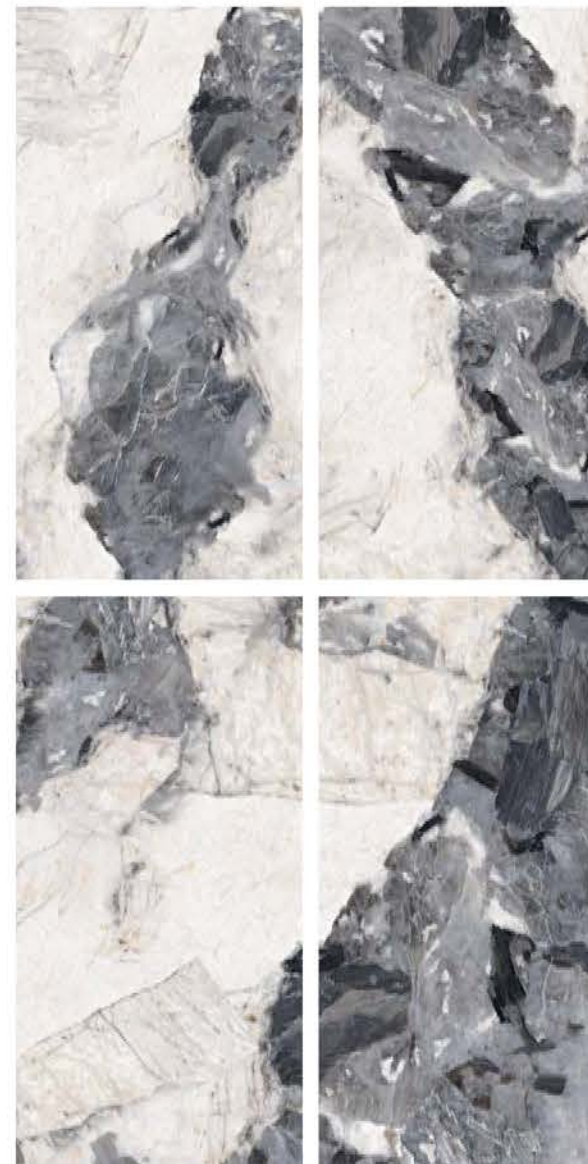

| Random
03

**MEDISON
OCEAN**

| Wall & Floor
MEDISON OCEAN

HIGHGLOSS
COLLECTION

HIGHGLOSS
COLLECTION

| Size
600x
1200mm

| Surface
High Gloss

| Random
04