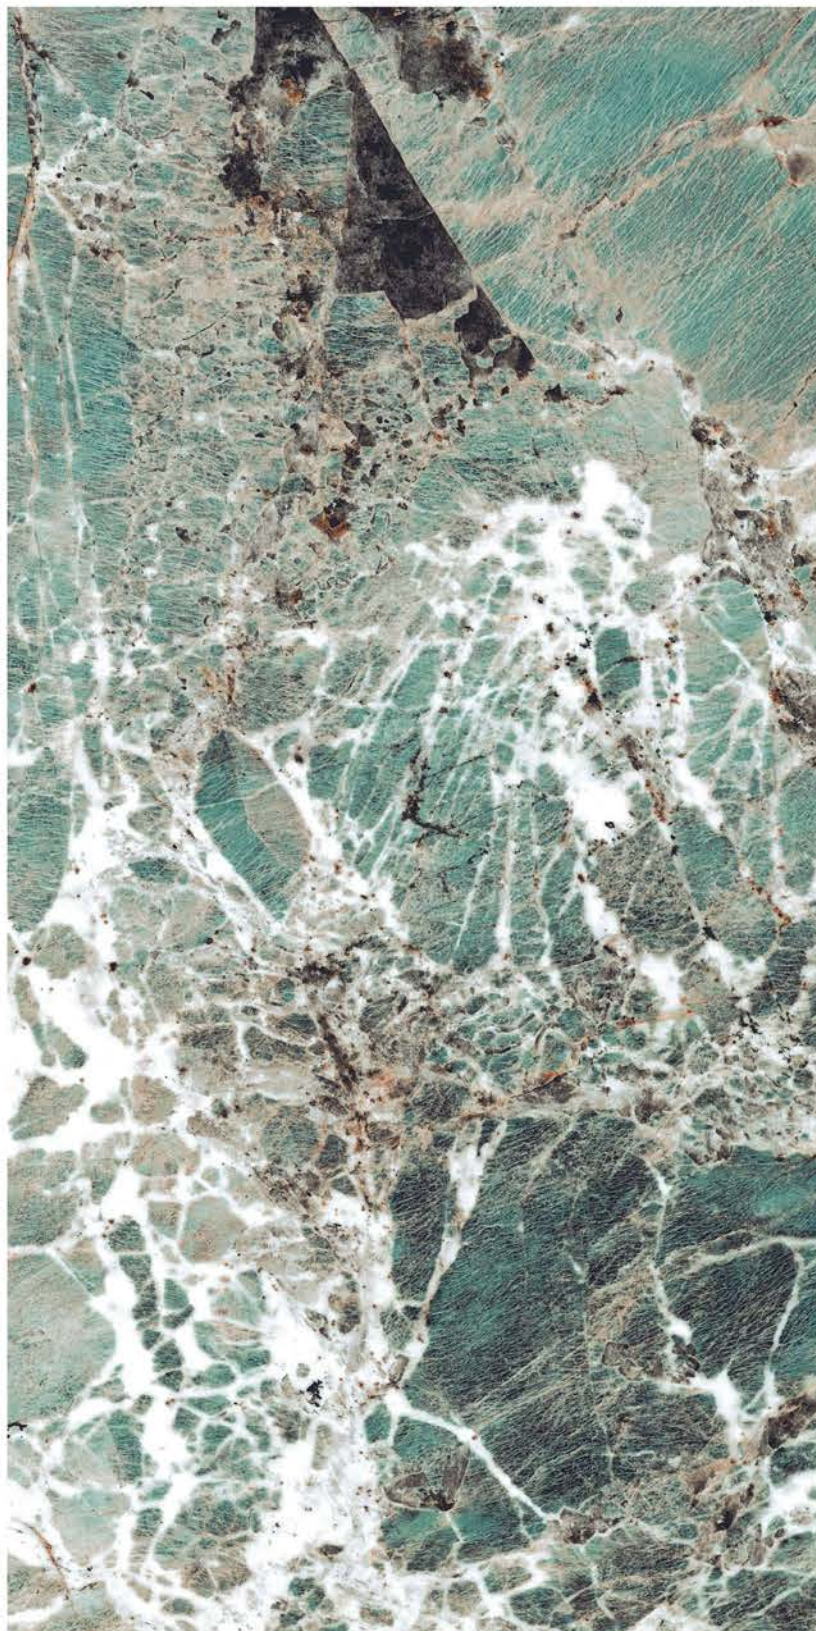

HIGHGLOSS
COLLECTION

| Size
600x
1200mm

| Surface
High Gloss

| Random
04

**HARVEY
GREEN**