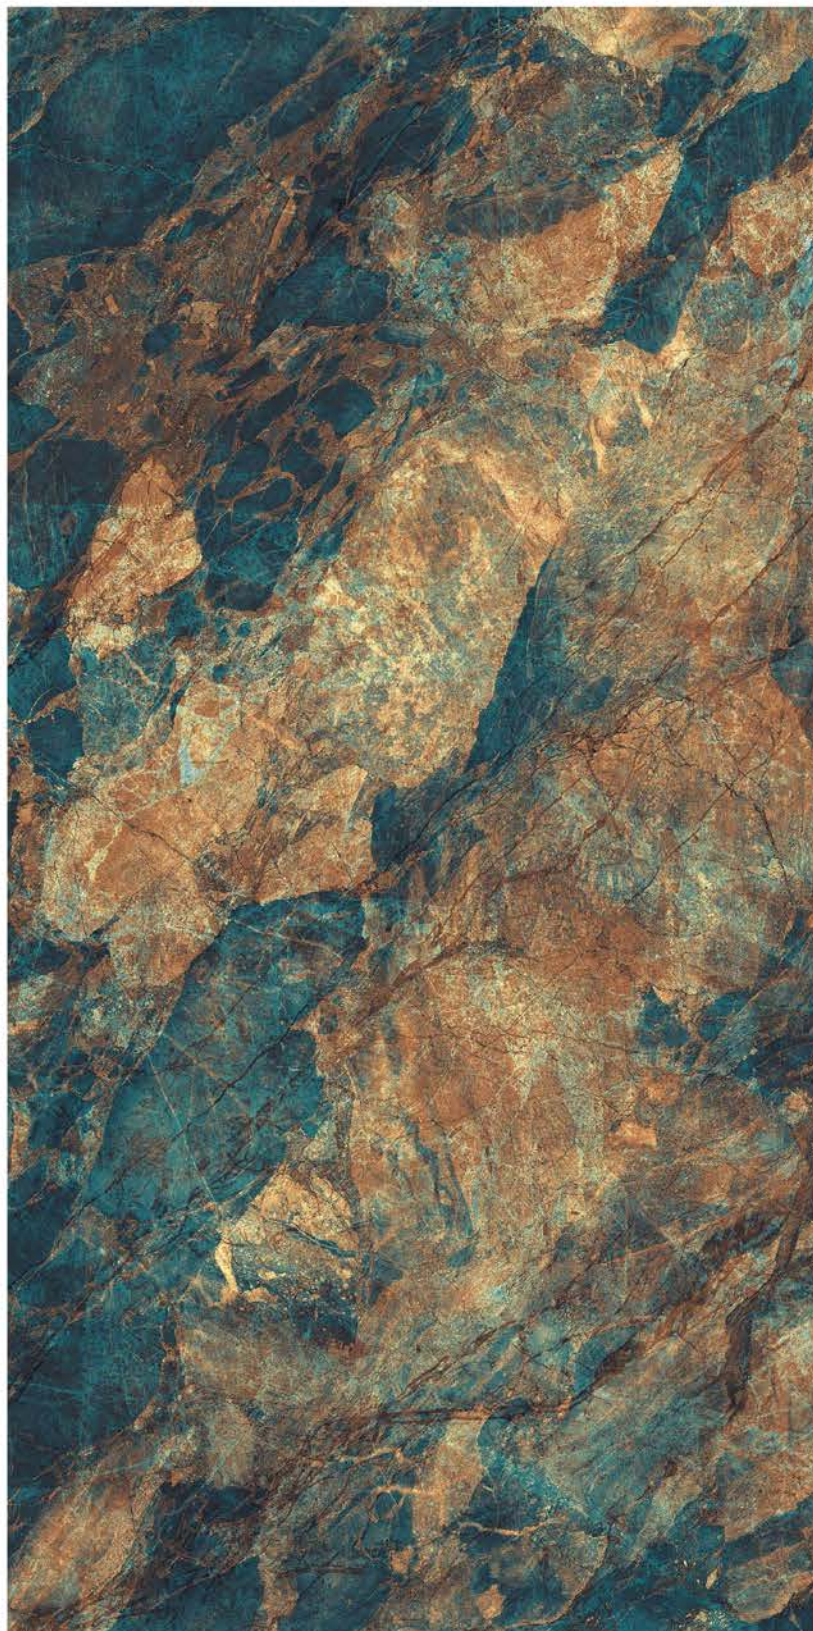

| Random
04

**OBSIDIAN
AQUA**

| Floor
OBSIDIAN AQUA

HIGHGLOSS
COLLECTION

HIGHGLOSS
COLLECTION

| Size
600x
1200mm

| Surface
High Gloss

| Random
04