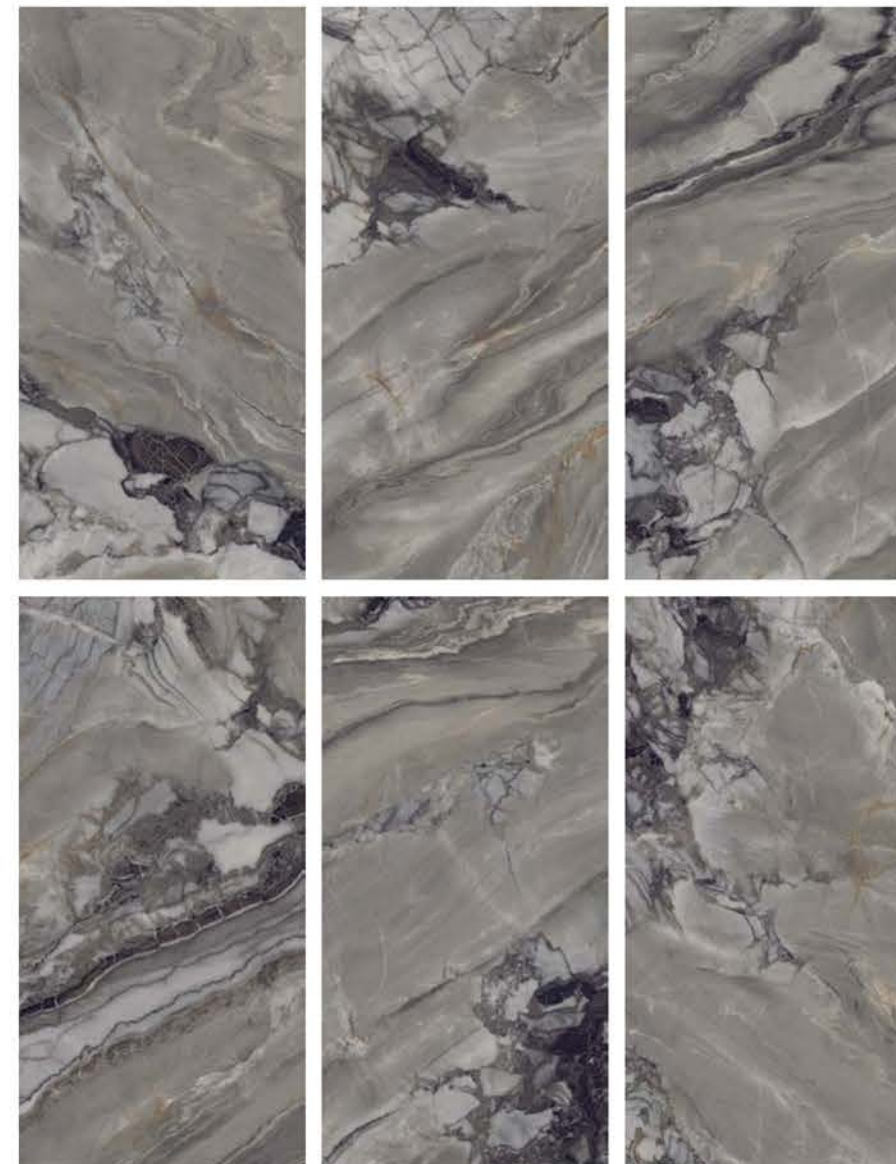

HIGHGLOSS
COLLECTION

| Size
600x
1200mm

| Surface
High Gloss

| Random
06

**STOVEN
CHOCO**