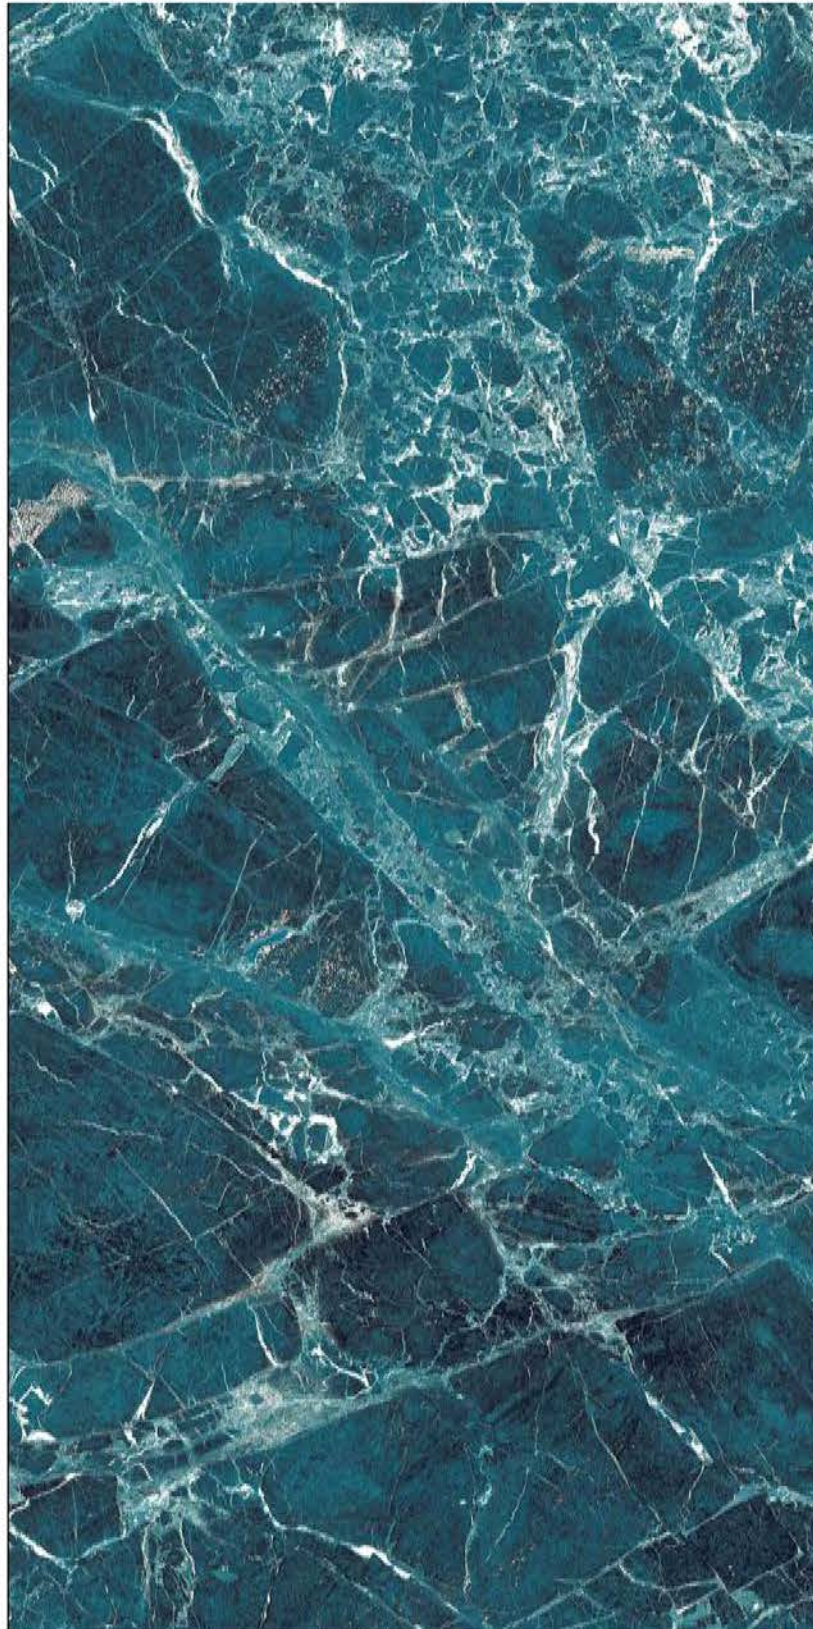

HIGHGLOSS
COLLECTION

| Size
600x
1200mm

| Surface
High Gloss

| Random
04

**MILKYWAY
AQUA**