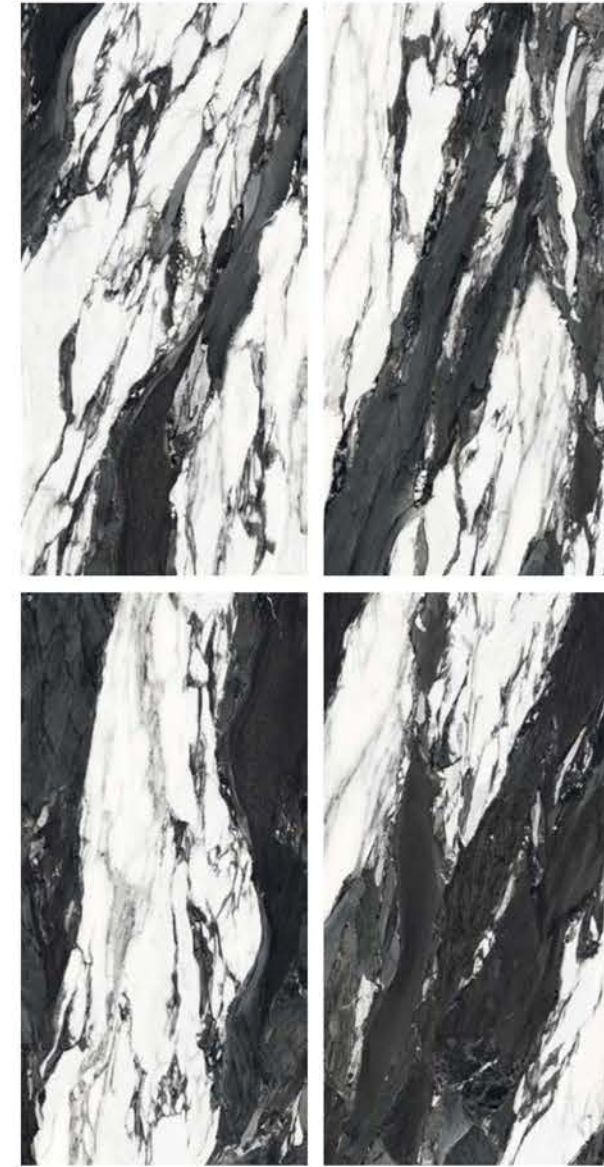

| Random
04

**IMPRESSIVE
NATURAL**

1 Floor
IMPRESSIVE NATURAL

HIGHGLOSS
COLLECTION

HIGHGLOSS
COLLECTION

| Size
600x
1200mm

| Surface
High Gloss

| Random
04