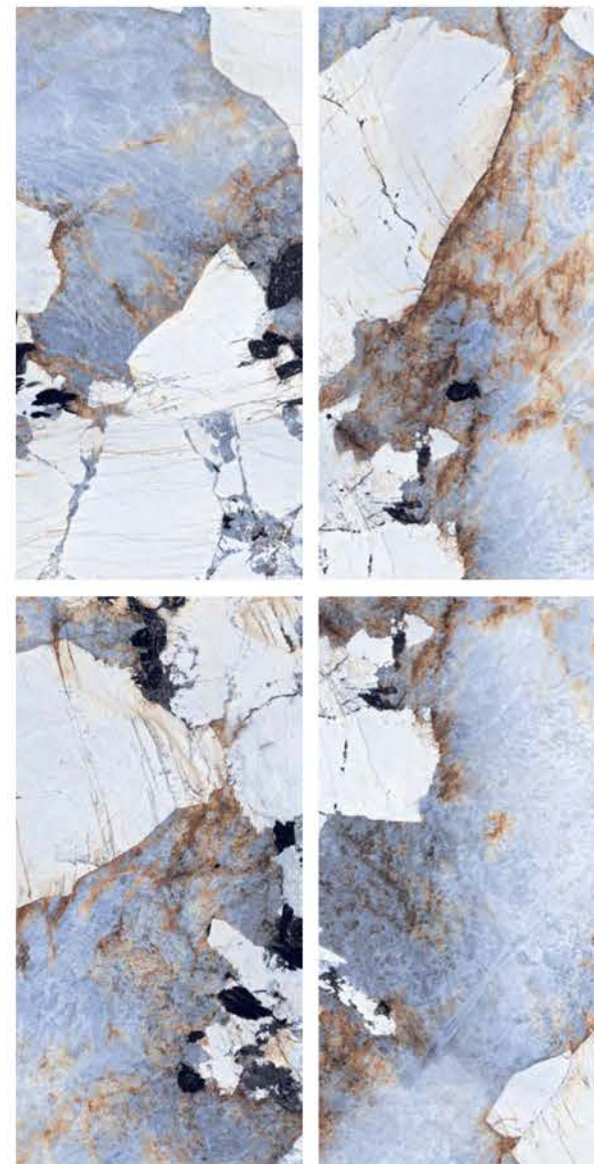

HIGHGLOSS
COLLECTION

| Size
600x
1200mm

| Surface
High Gloss

| Random
04

**IMPRESSIVE
BLUE**