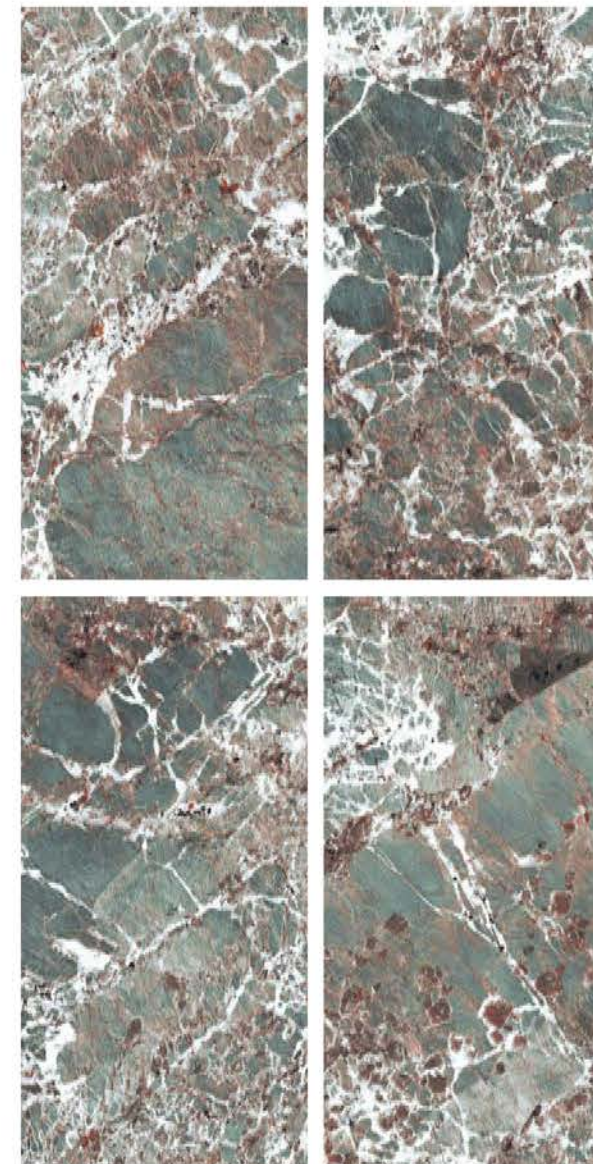

600X
1200
mm

HIGHGLOSS
COLLECTION

Crafting Spaces,
Creating Memories.

HIGHGLOSS
COLLECTION

| Size
600x
1200mm

| Surface
High Gloss

| Random
04

**AMAZINI
AQUA**