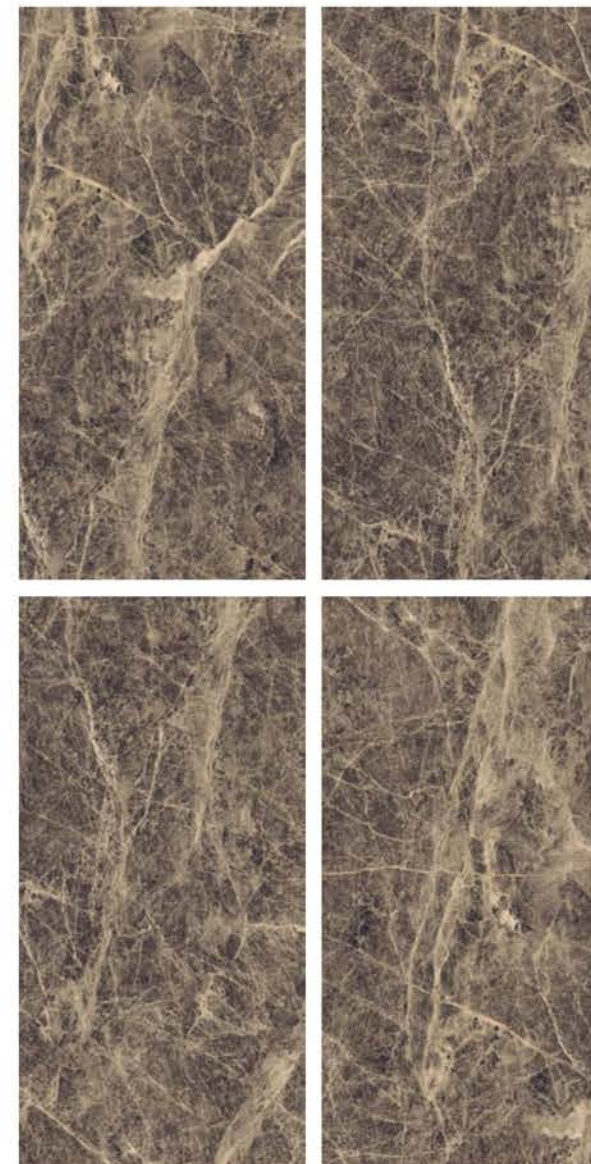

| Size
600x
1200mm

| Surface
High Gloss

| Random
04

**ASTONE
BROWN**

| Wall & Floor
ASTONE BROWN

HIGHGLOSS
COLLECTION

HIGHGLOSS
COLLECTION

| Size
600x
1200mm