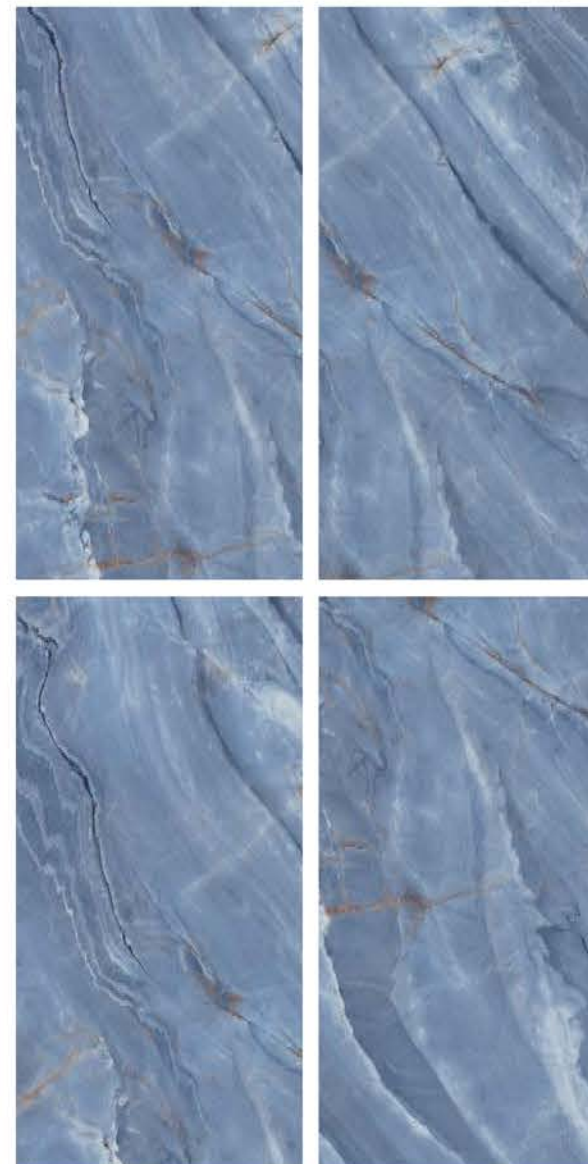

HIGHGLOSS
COLLECTION

| Size
600x
1200mm

| Surface
High Gloss

| Random
04

**LUMINO
BLUE**