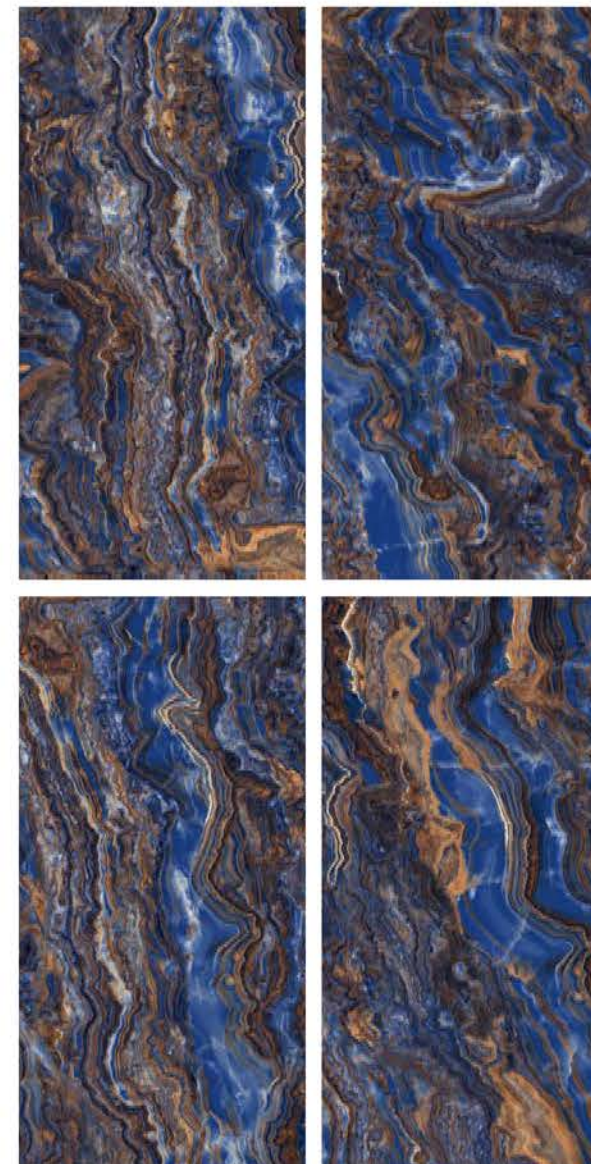

HIGHGLOSS
COLLECTION

| Size
600x
1200mm

| Surface
High Gloss

| Random
04

**TIGER
AZUL**