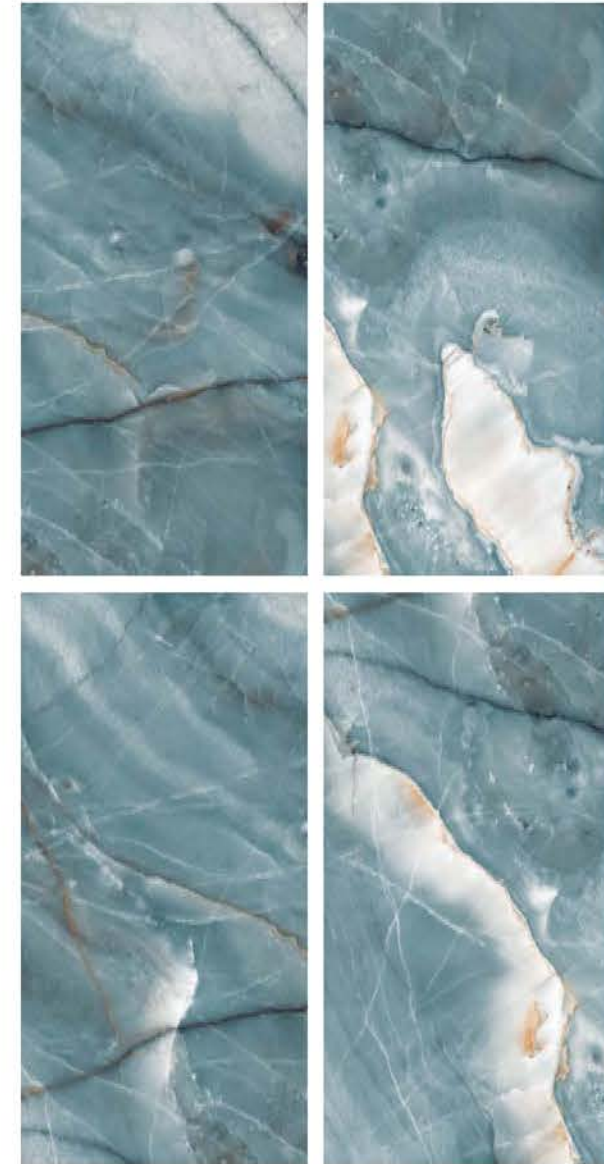

**DIGOSTIN
NATURAL**

| Wall & Floor
DIGOSTIN NATURAL

HIGHGLOSS
COLLECTION

HIGHGLOSS
COLLECTION

| Size
600x
1200mm

| Surface
High Gloss

| Random
04

**EMERALD
QUARTZ**