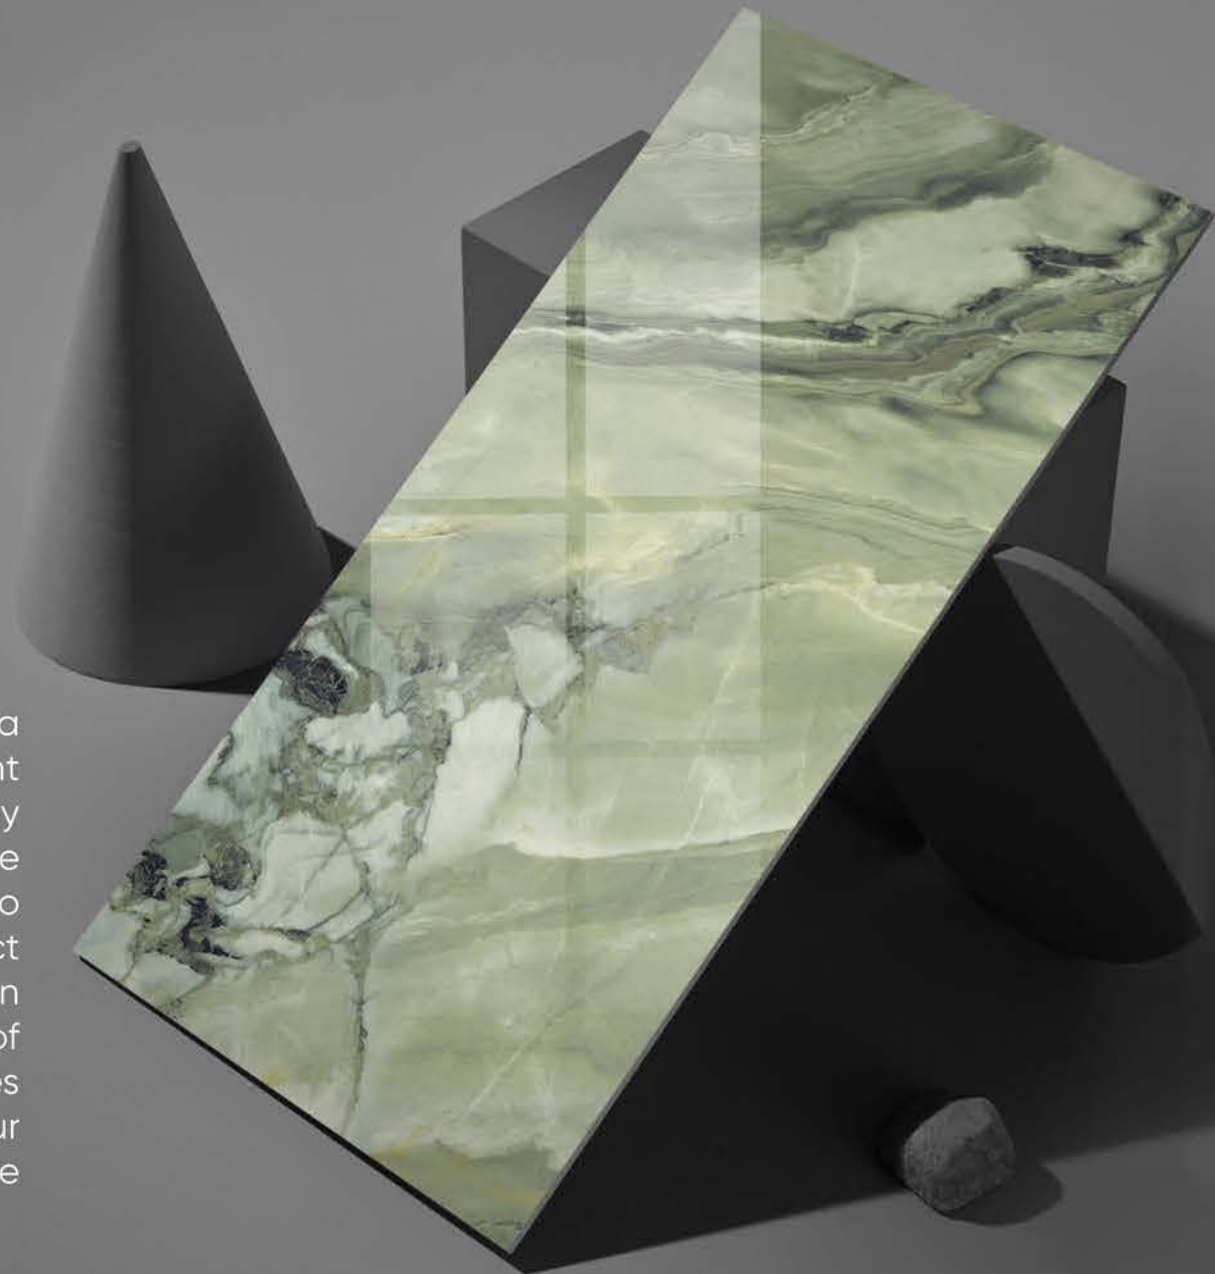

whether it's a luxurious bathroom, a chic living area, or a sophisticated office—our collection ensures that every surface exudes a sense of refined beauty.

HIGHGLOSS COLLECTION

600x
1200mm

Each tile is meticulously crafted to offer a stunning, mirror-like finish that reflects light beautifully, enhancing the elegance of any space. Our collection features a diverse range of designs and colors, from timeless neutrals to vibrant hues, ensuring that you find the perfect match for your aesthetic. Ideal for both modern and classic interiors, these tiles add a touch of luxury and refinement, turning ordinary spaces into extraordinary showcases. Elevate your decor with the unmatched shine and elegance of our high gloss tiles.