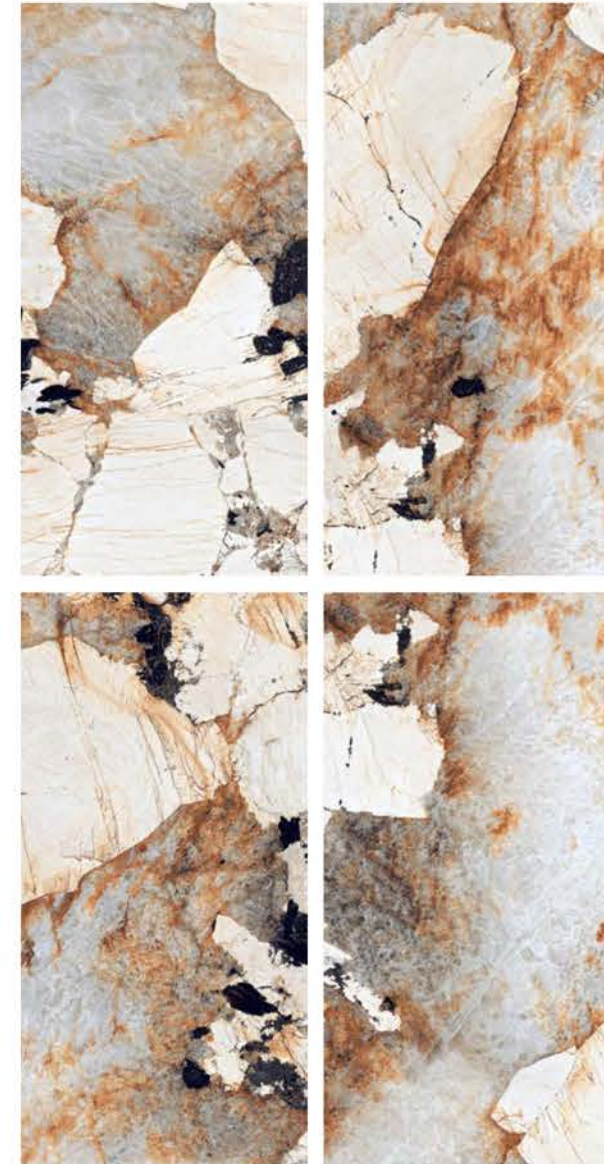

HIGHGLOSS
COLLECTION

| Size
600x
1200mm

| Surface
High Gloss

| Random
04

**IMPRESSIVE
BROWN**