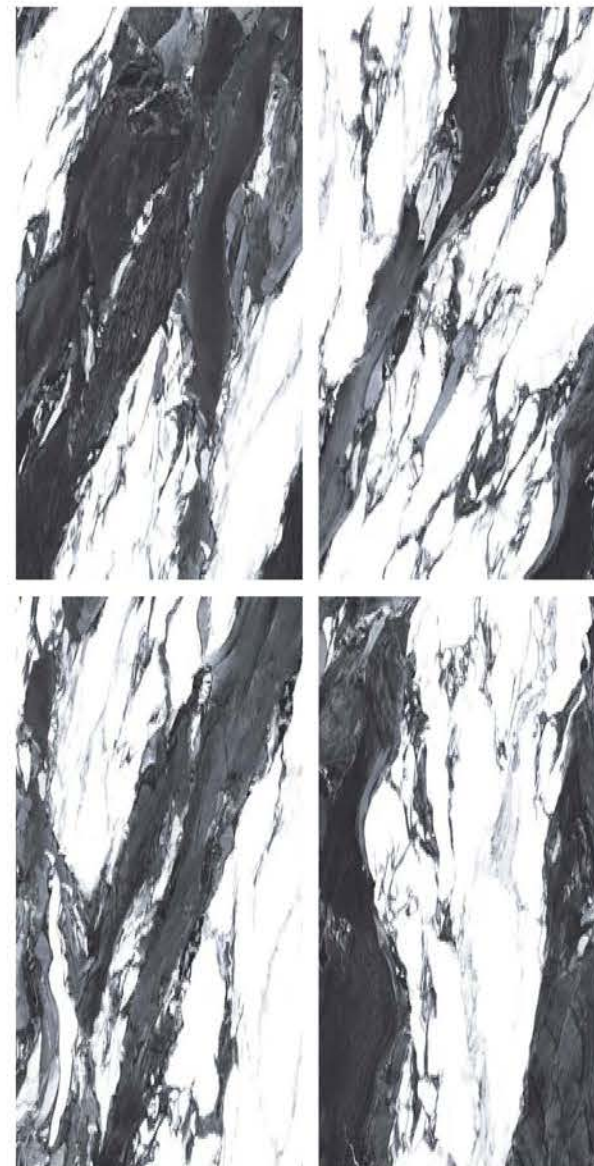

HIGHGLOSS
COLLECTION

| Size
600x
1200mm

| Surface
High Gloss

| Random
04

**PATAGONIA
WHITE**