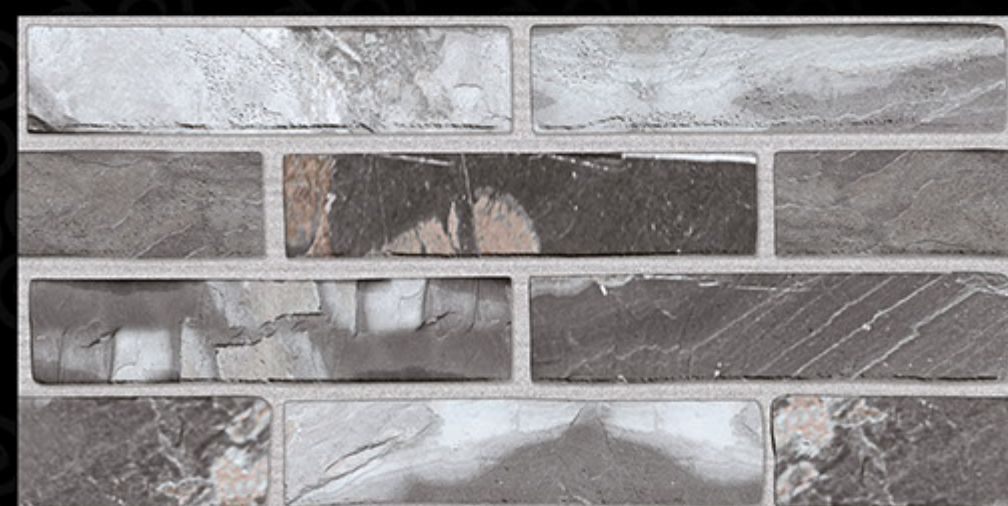

300 x 600 MM

DIGITAL WALL TILES ....

HARD MATT

ELE-537