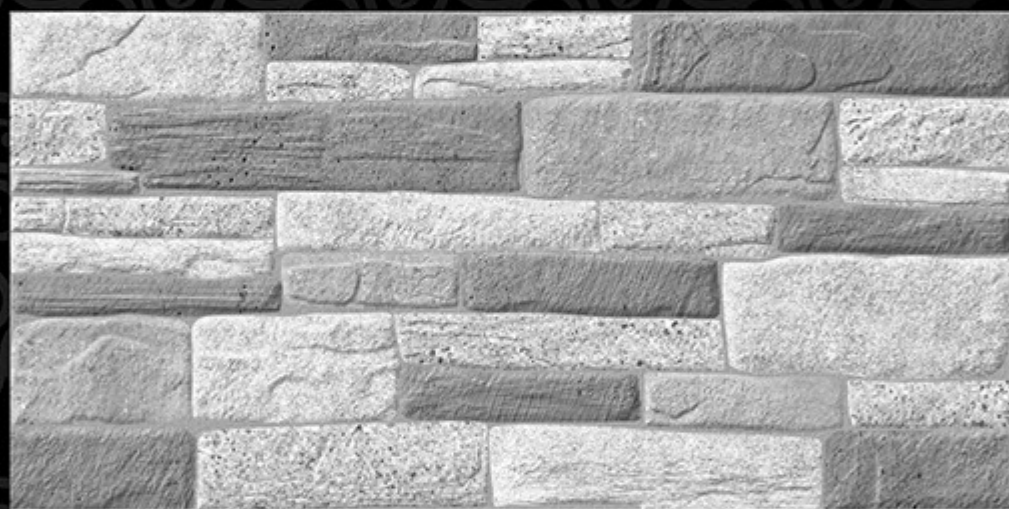

300 x 600 MM

DIGITAL WALL TILES ...

HARD MATT

ELE-551