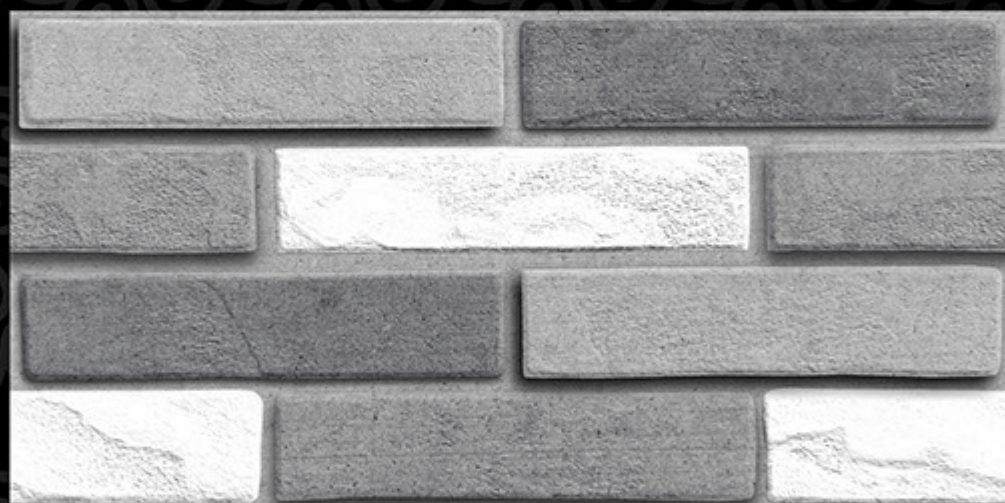

300 x 600 MM

DIGITAL WALL TILES ....

HARD MATT

ELE-514