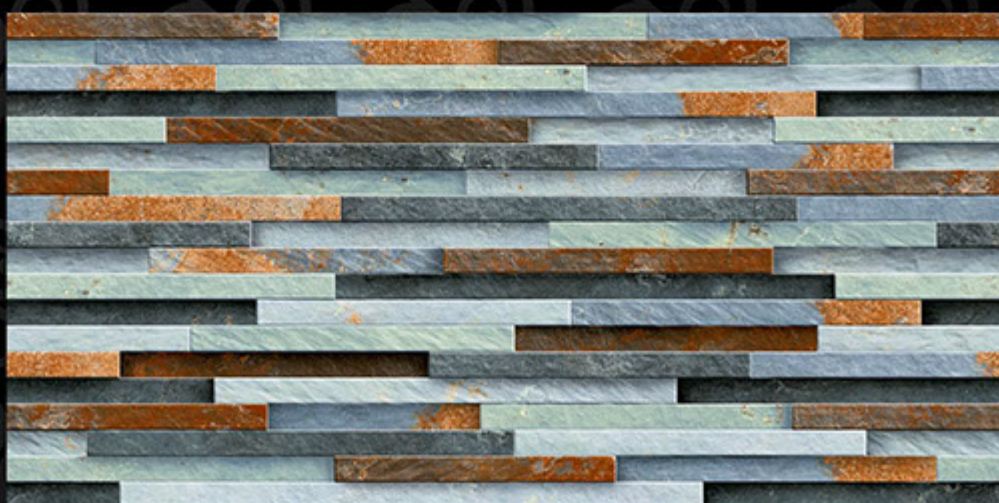

ELE-608(R)