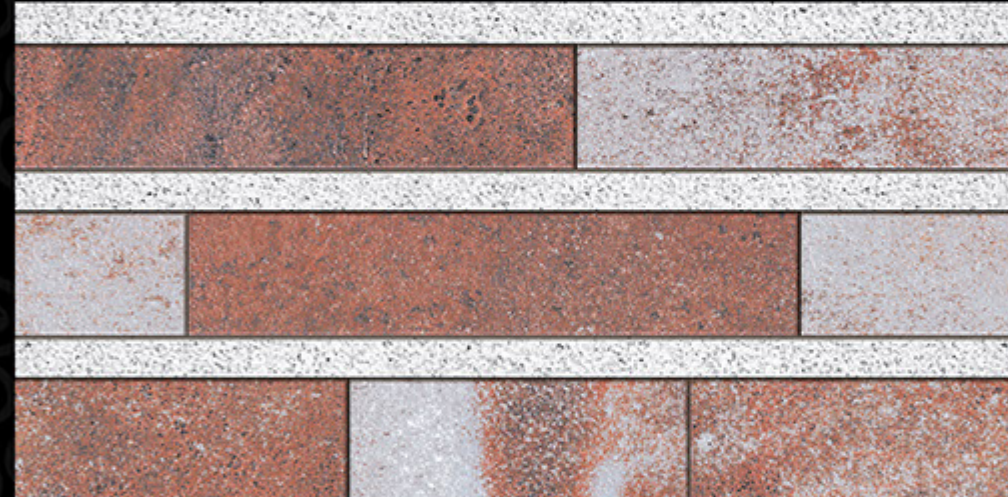

ELE-534

ELE-537

300 x 600 MM

DIGITAL WALL TILES ...

HARD MATT

ELE-538

ELE-541

ELE-539