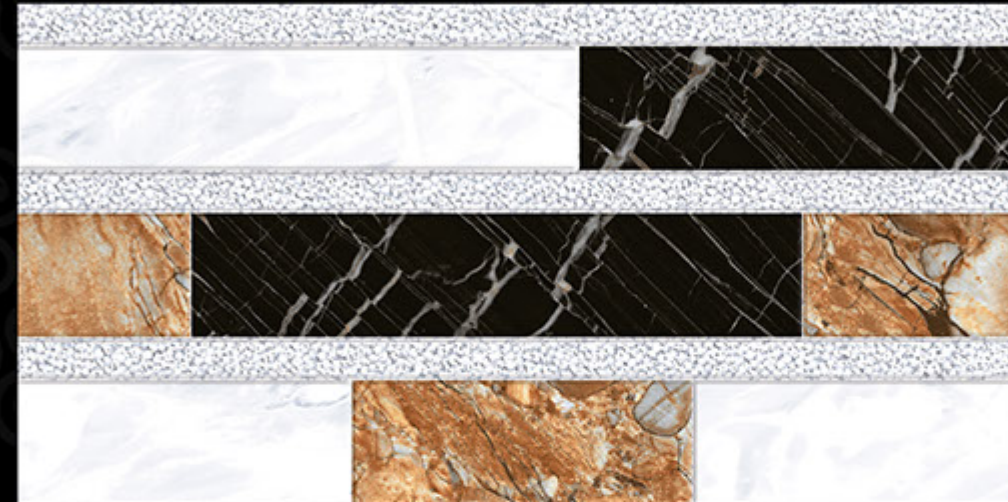

ELE-534

ELE-537

300 x 600 MM

DIGITAL WALL TILES ...

HARD MATT

ELE-538

ELE-541

ELE-539