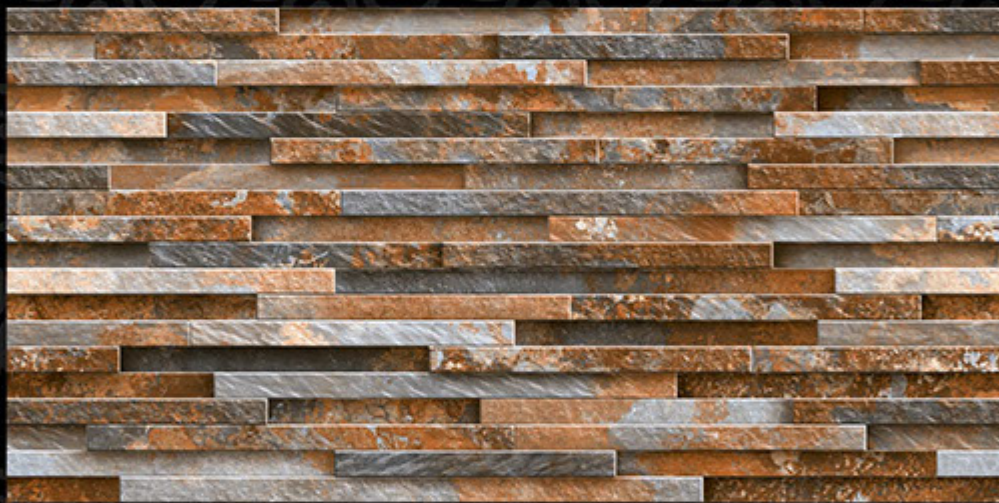

ELE-607(R)