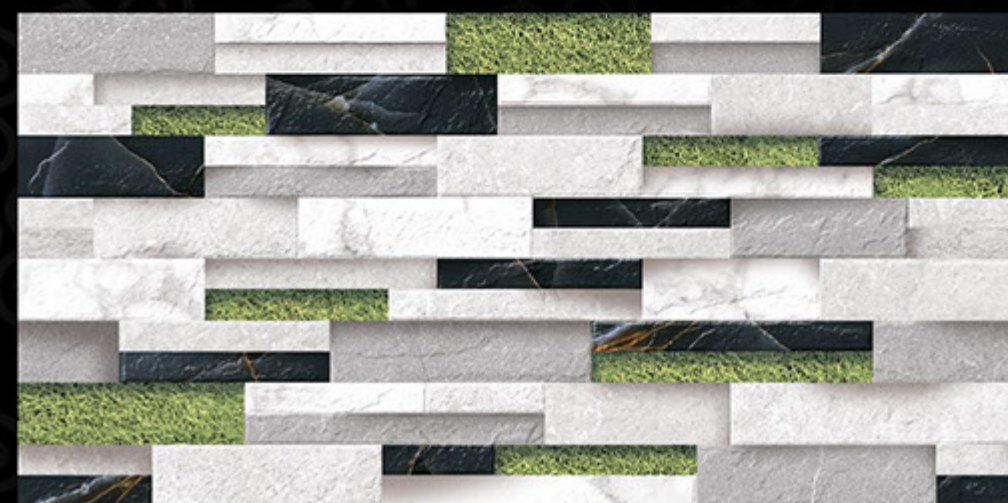

ELE-611(R)