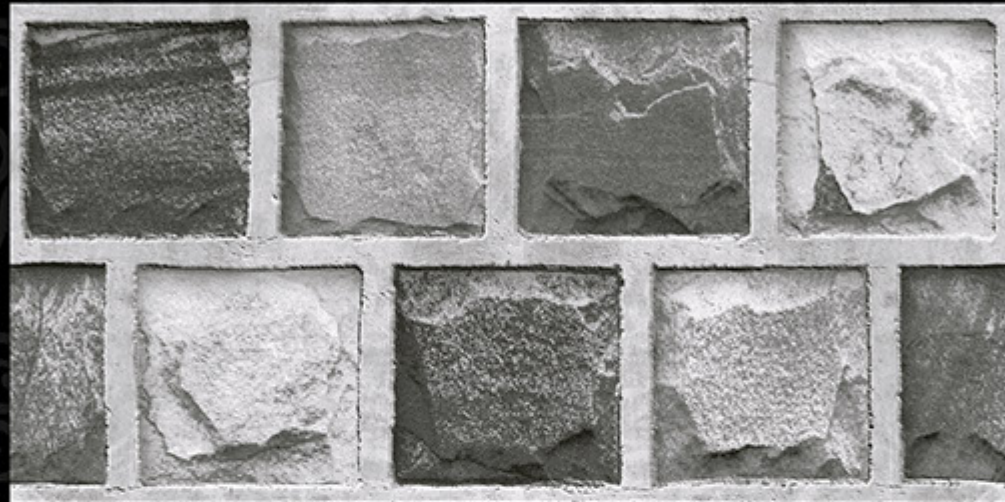

300 x 600 MM

DIGITAL WALL TILES ...

HARD MATT

ELE-556(R)