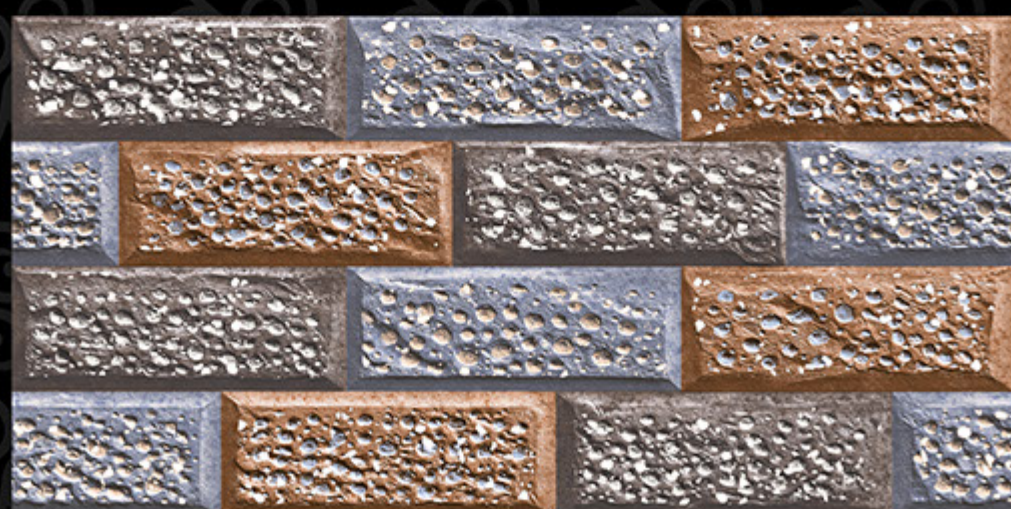

300 x 600 MM

DIGITAL WALL TILES ....

HARD MATT

ELE-522