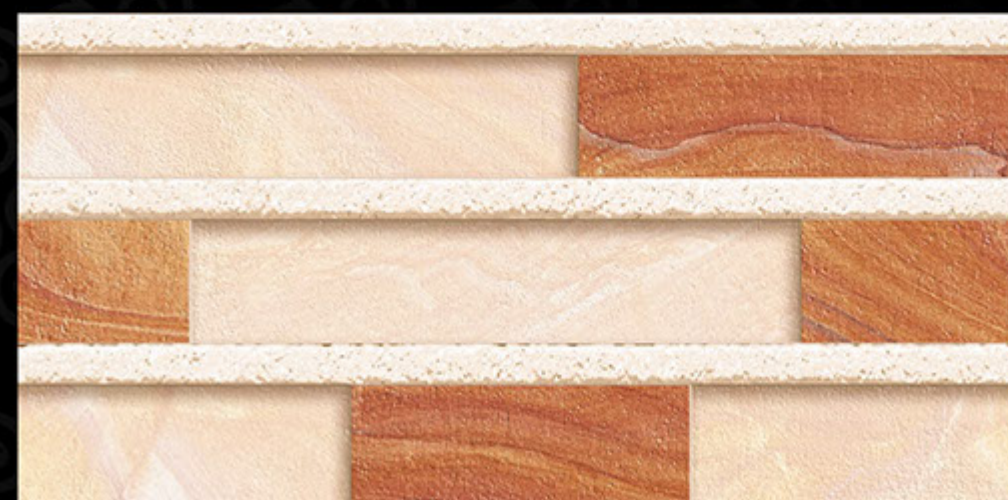

ELE-603(R)

ELE-601(R)

ELE-604(R)

ELE-602(R)

ELE-605(R)

300 x 600 MM

DIGITAL WALL TILES ...

HARD MATT