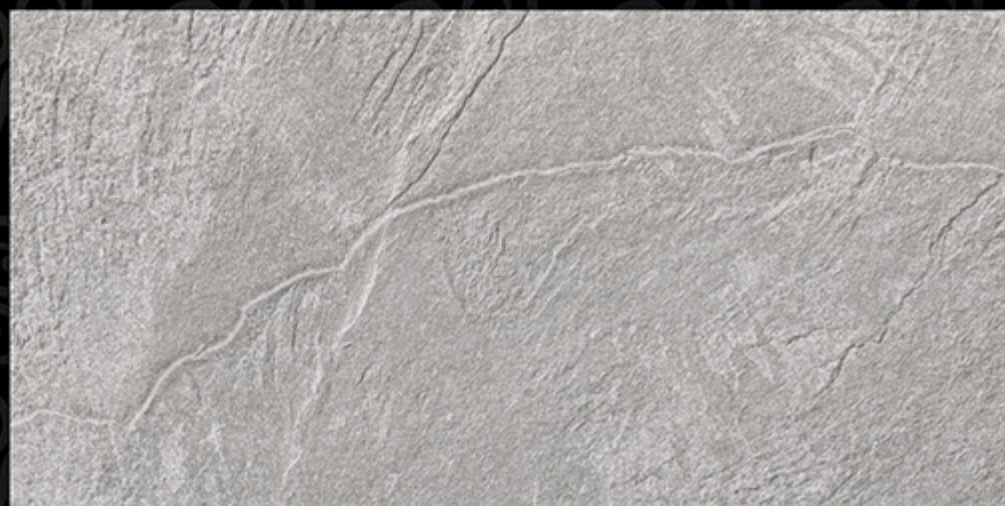

300 x 600 MM

DIGITAL WALL TILES ...

HARD MATT

574-DK