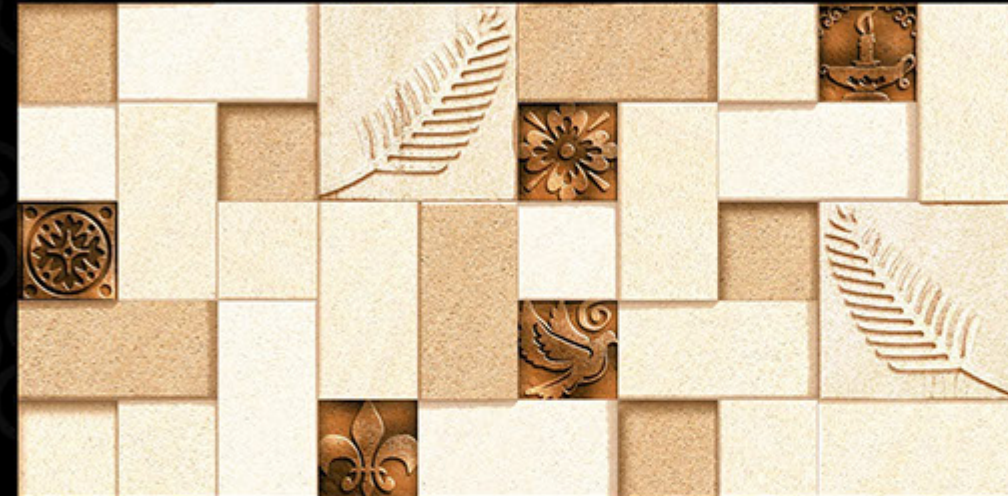

300 x 600 MM

DIGITAL WALL TILES ...

HARD MATT

ELE-597