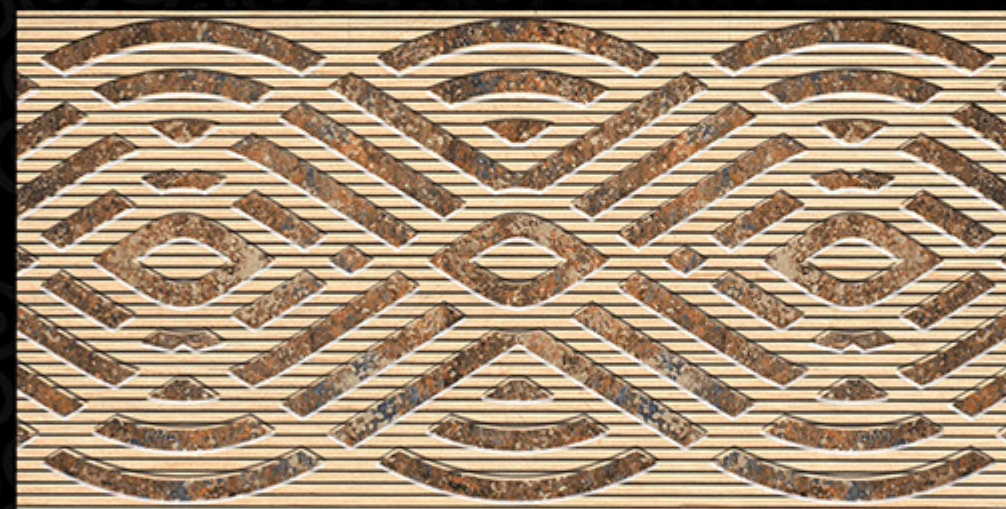

300 x 600 MM

DIGITAL WALL TILES ...

HARD MATT

ELE-511