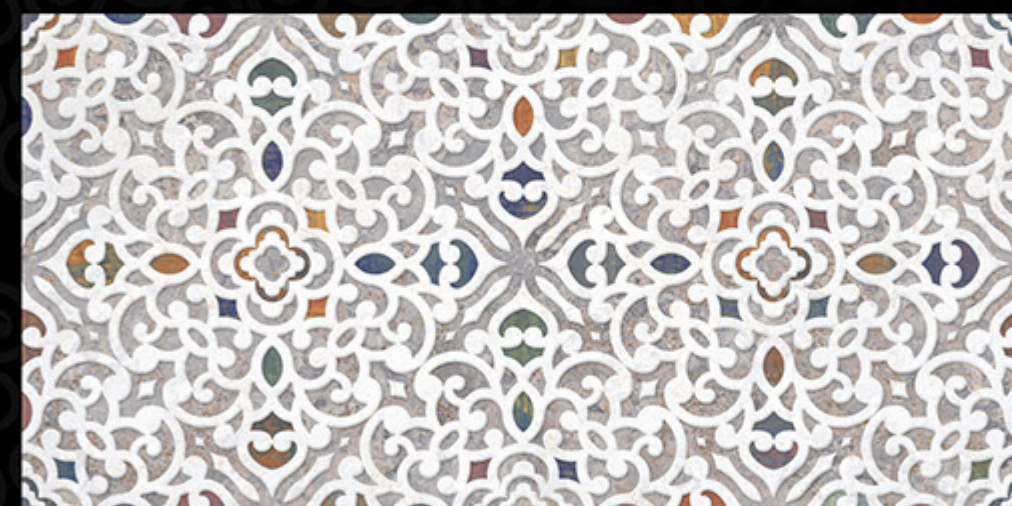

300 x 600 MM

DIGITAL WALL TILES ...

HARD MATT

575-HL