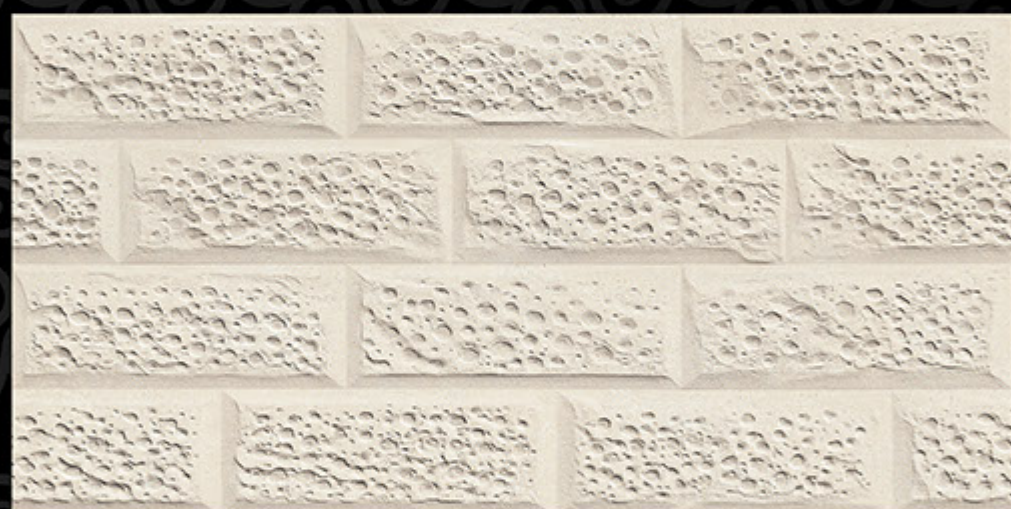

300 x 600 MM

DIGITAL WALL TILES ....

HARD MATT

ELE-521