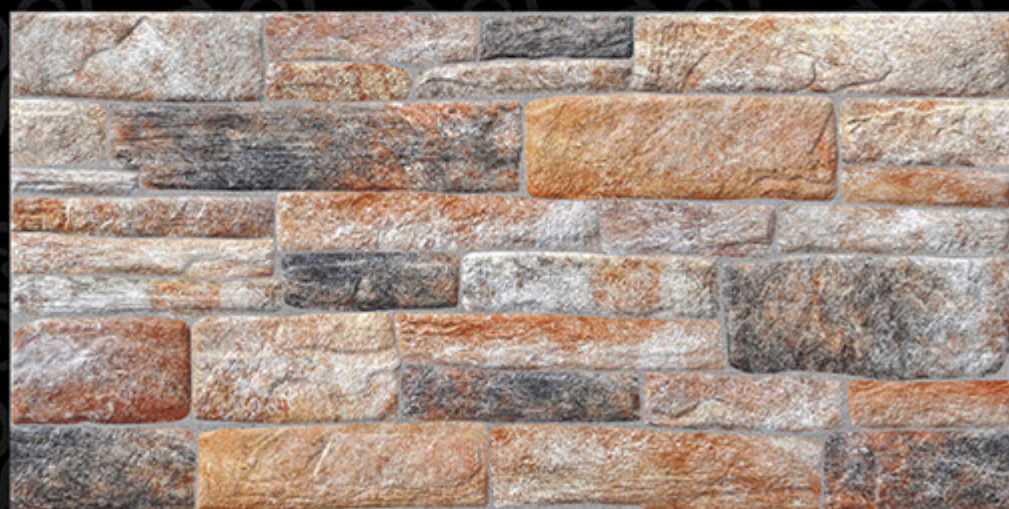

300 x 600 MM

DIGITAL WALL TILES ...

HARD MATT

ELE-552