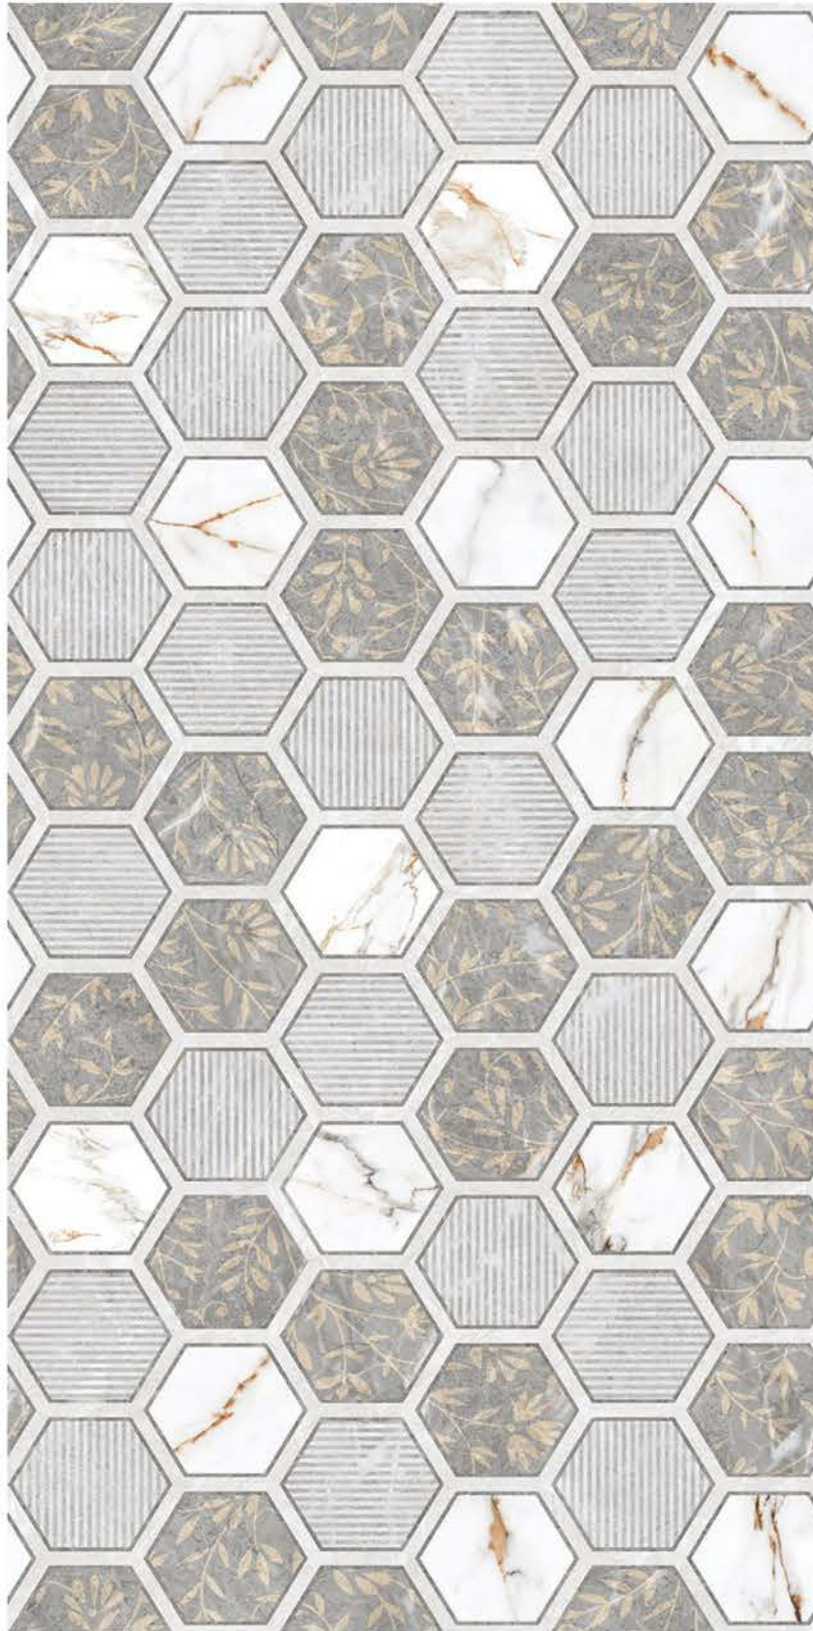

BEAST DECOR

BEAST LIGHT

BEAST DARK

| Wall & Floor
BEAST DECOR

**GLOSSY
DECOR**
COLLECTION

**GLOSSY
DECOR
COLLECTION**

| Size
600x
1200mm

| Surface
Glossy

| Random
03

BURLAP DECOR

BURLAP LIGHT

BURLAP DARK

| Wall & Floor
BURLAP DECOR

**GLOSSY
DECOR**
COLLECTION

**GLOSSY
DECOR
COLLECTION**

| Size
600x
1200mm