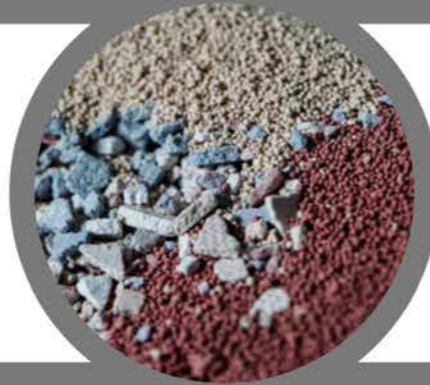

we don't just
interpret materials,
we create ceramics

OUR METHODS

Whats makes
product Unique is our Surface
working system, Which includes
3 phases that are Equally important.

1. Inspiration

We've been down many paths in search of inspiration to create tiles that would inspire you and your mood while bringing a sense of character and individuality into your settings. Our most recent collections are brimming with ideas. In our tile collection segment, you may explore all-new designs and trends, as well as our exciting innovations in the world of tiles.