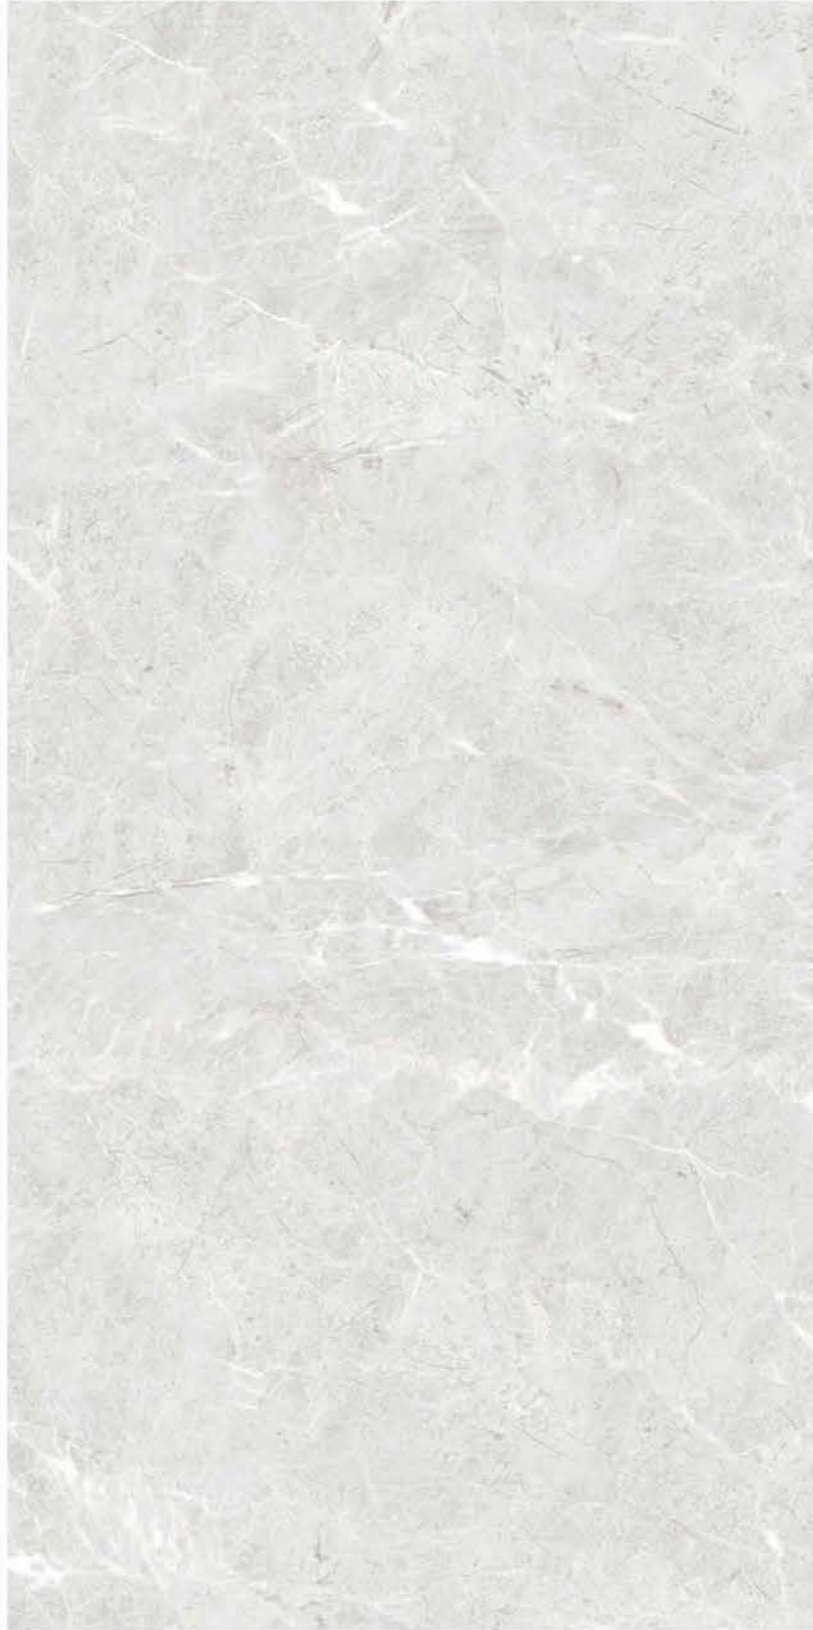

GLOSSY
LIGHT
& DARK
COLLECTION

| Size
600x
1200mm

| Surface
Glossy

| Random
04