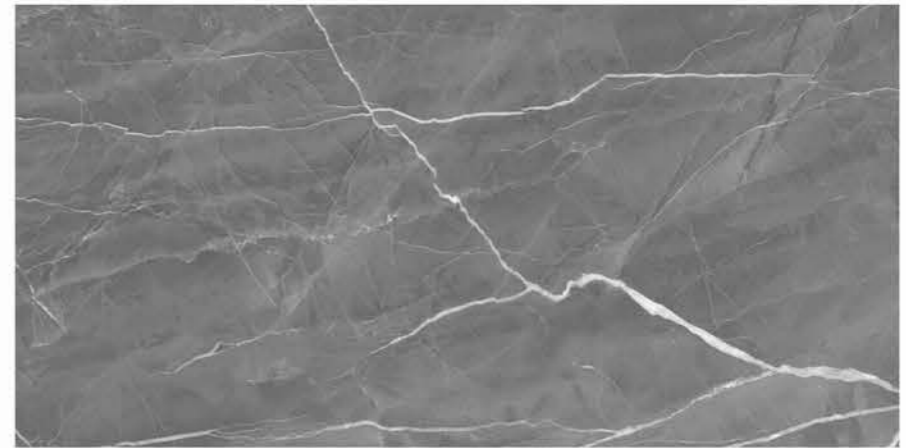

GLOSSY  
LIGHT  
& DARK  
COLLECTION

GLOSSY  
LIGHT  
& DARK  
COLLECTION

| Size  
600x  
1200mm

| Surface  
Glossy

| Random  
04

**PORCH SILVER**

**PORCH ASH**

| Wall & Floor  
**PORCH SILVER & ASH**