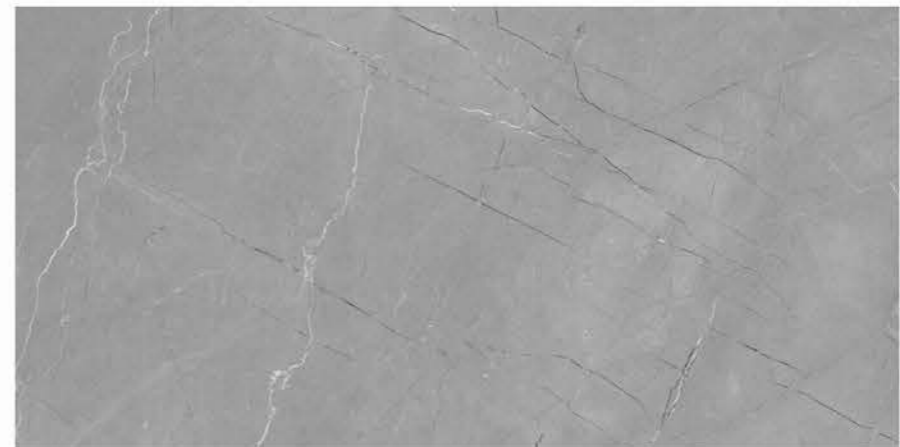

PULPINO GRIS