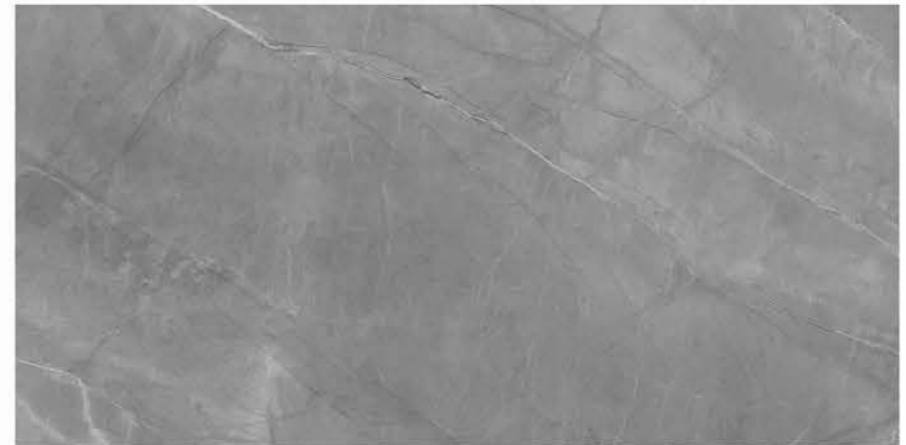

CLASSIC ARMANI DARK