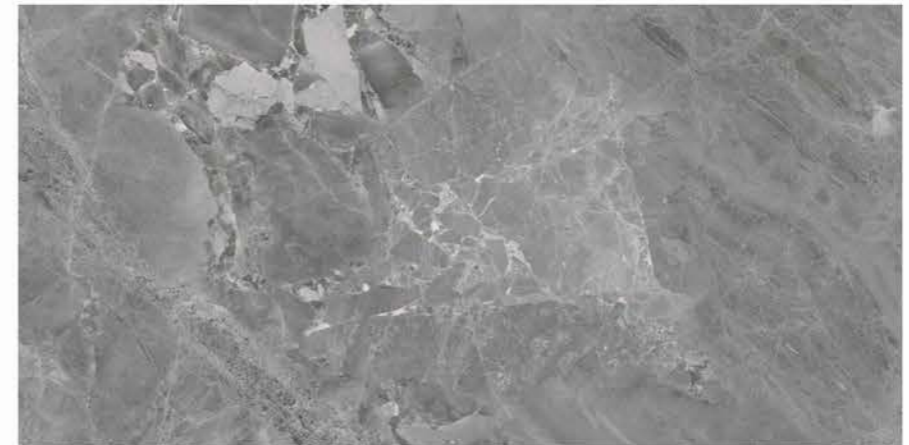

GLOSSY  
LIGHT  
& DARK  
COLLECTION

GLOSSY  
LIGHT  
& DARK  
COLLECTION

| Size  
600x  
1200mm

| Surface  
Glossy

| Random  
06

**CLASSIC EMPRA BIANCO**

**CLASSIC EMPRA GRAPHITE**

| Wall & Floor  
**CLASSIC EMPRA BIANCO & GRAPHITE**