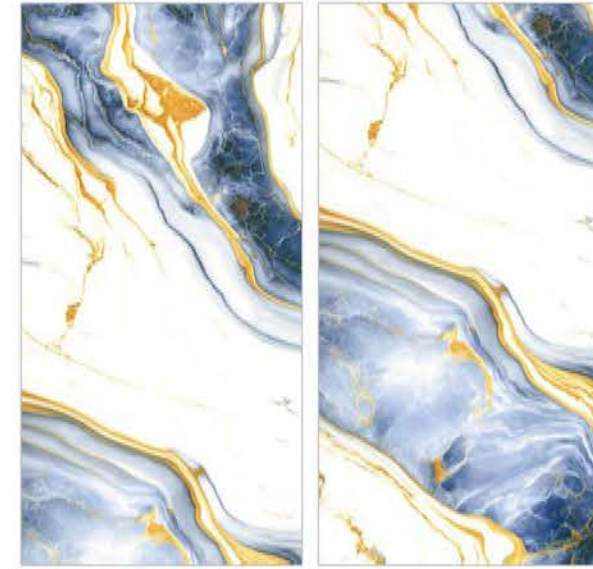

| Wall
CULACUTTA BLACK

**LIQUID
MARBLE**
COLLECTION

LIQUID
MARBLE
COLLECTION

| Size
600x
1200mm

| Surface
Glossy

| Random
03

**CULACUTTA
BLUE**

| Wall & Floor
CULACUTTA BLUE