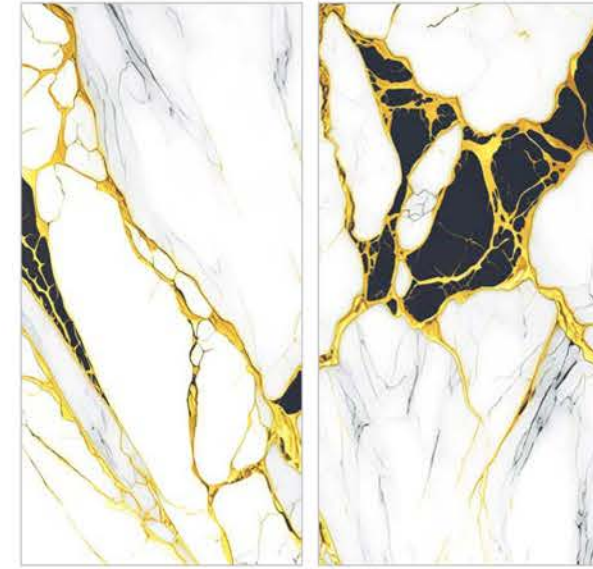

LIQUID
MARBLE
COLLECTION

| Size
600x
1200mm

| Surface
Glossy

| Random
03

**CHARCOL
GOLD**