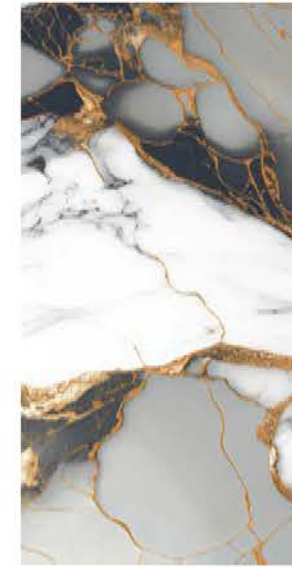

**ULTIMO
BLUE**

| Wall
ULTIMO BLUE

**LIQUID
MARBLE**
COLLECTION

LIQUID
MARBLE
COLLECTION

| Size
600x
1200mm

| Surface
Glossy

| Random
03

**ULTIMO
GREY**