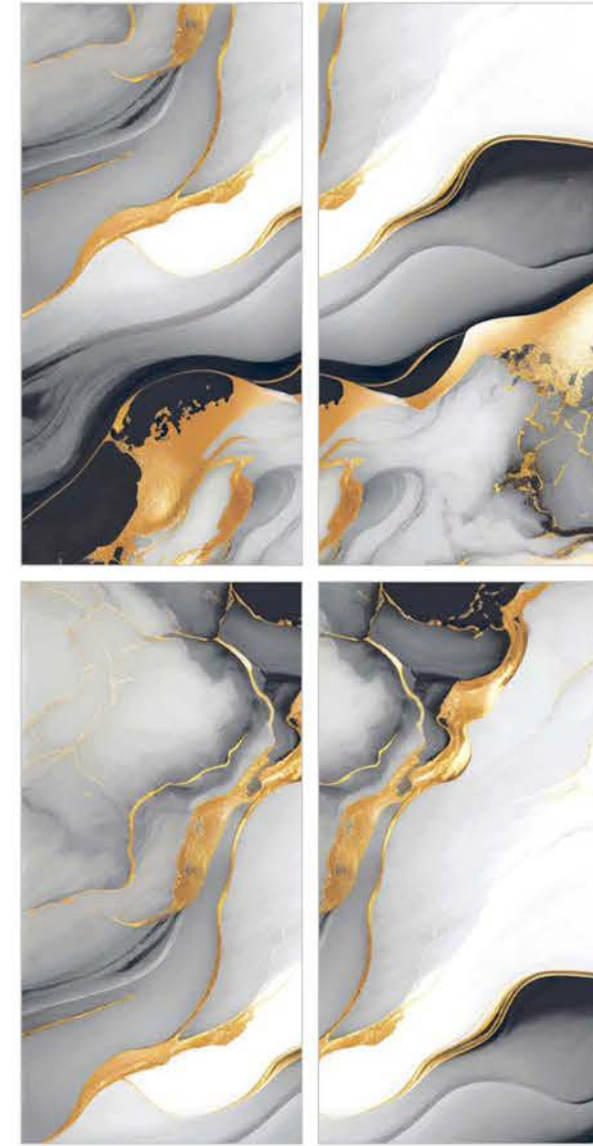

LIQUID
MARBLE
COLLECTION

| Size
600x
1200mm

| Surface
Glossy

| Random
04

**RIGA
GREY**