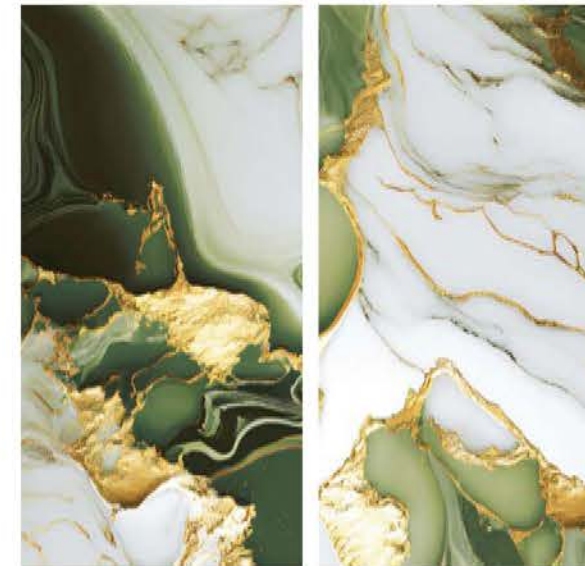

LIQUID
MARBLE
COLLECTION

| Size
600x
1200mm

| Surface
Glossy

| Random
03

HAVEN