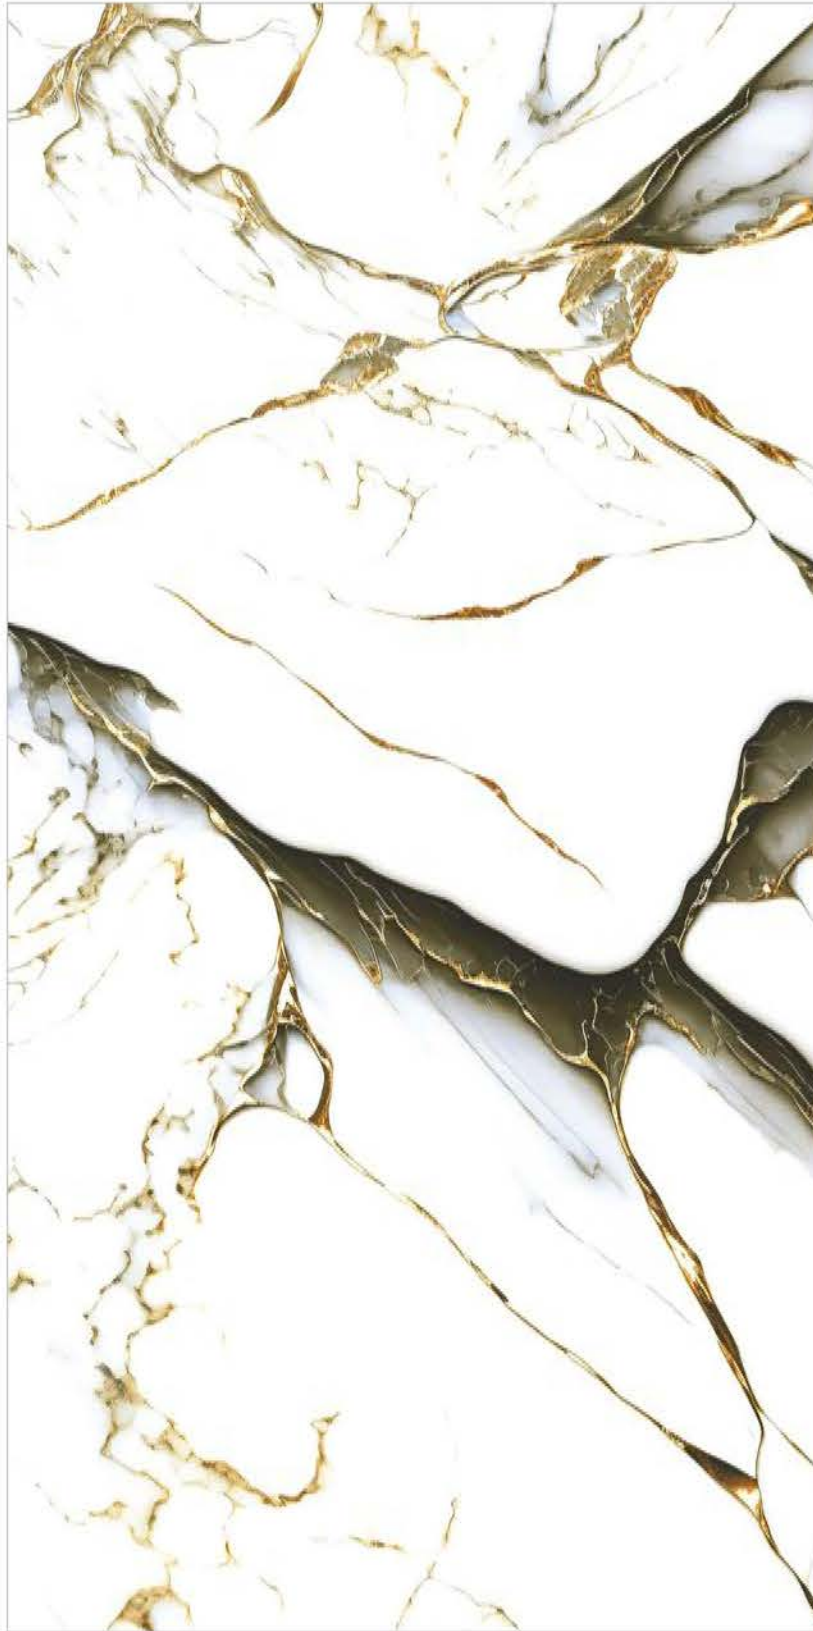

LIQUID
MARBLE
COLLECTION

| Size
600x
1200mm

| Surface
Glossy

| Random
03

FEONA