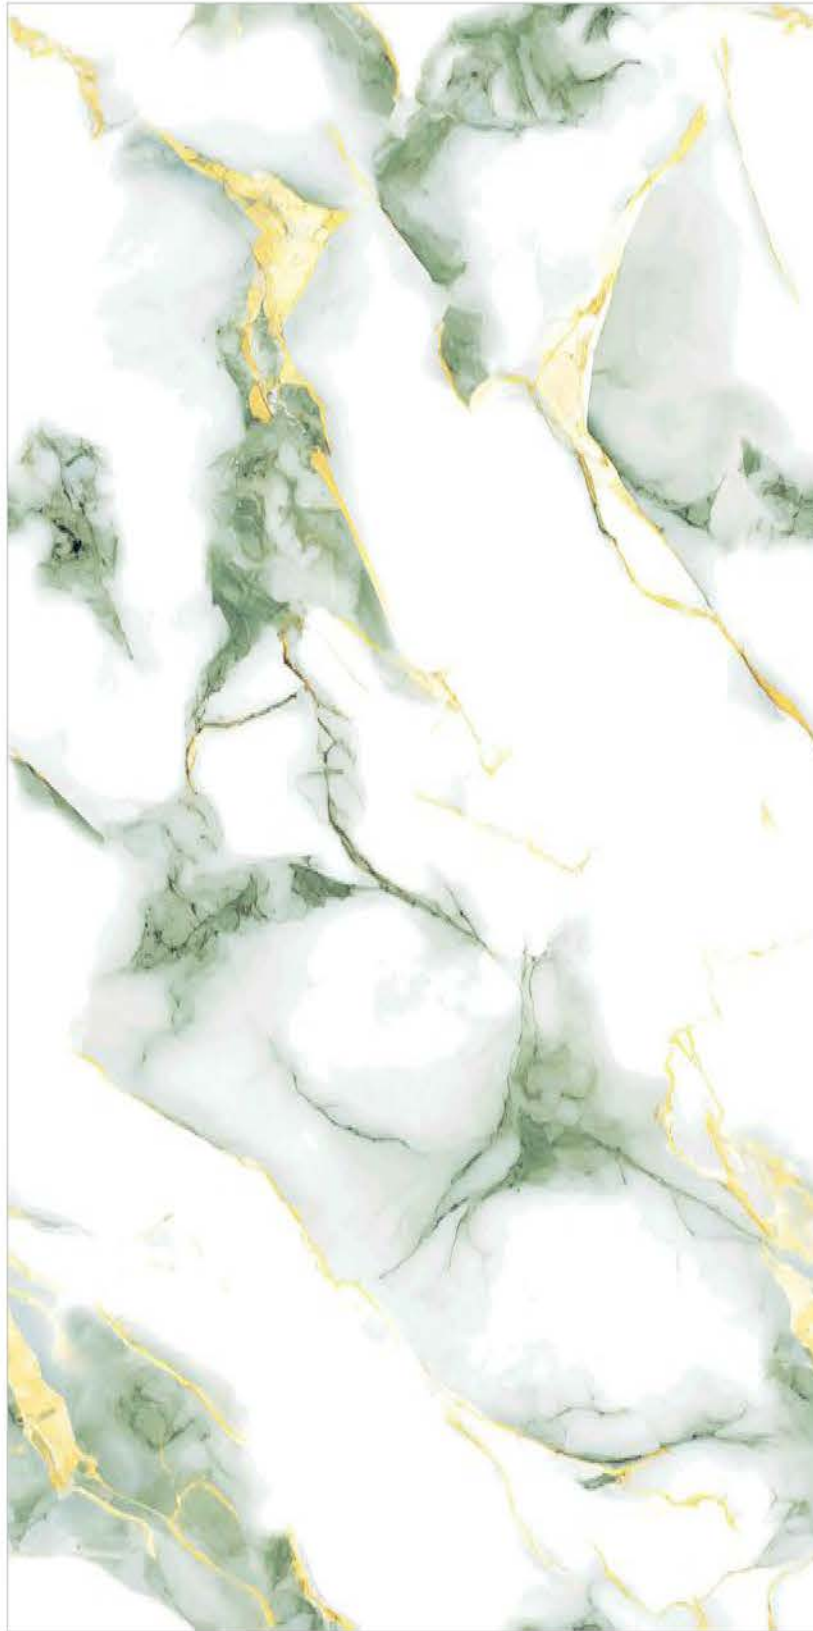

| Wall & Floor
ZARA BLUE

**LIQUID
MARBLE**
COLLECTION

LIQUID
MARBLE
COLLECTION

| Size
600x
1200mm

| Surface
Glossy

| Random
03

**ZARA
GREEN**

*ENDLESS PATTERN