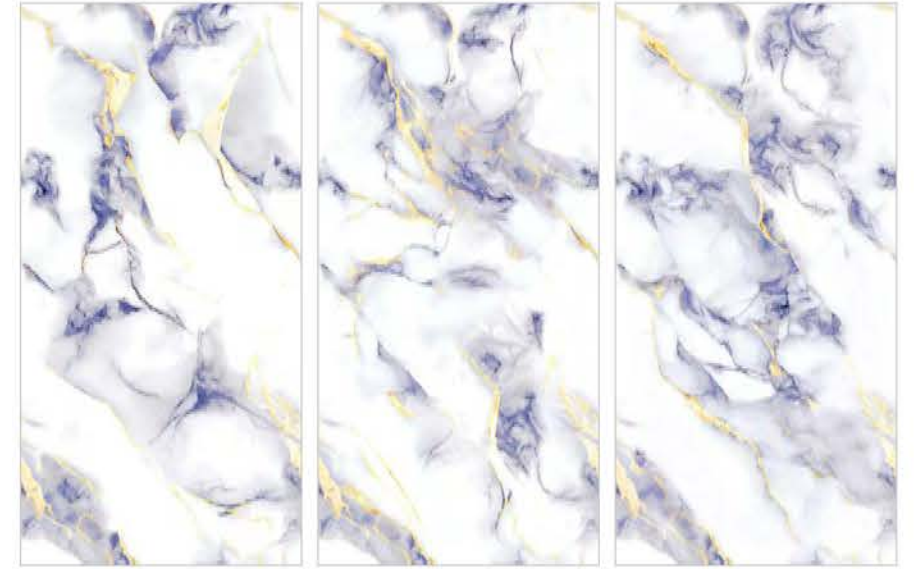

| Wall
ULTIMO GREY

**LIQUID
MARBLE**
COLLECTION

LIQUID
MARBLE
COLLECTION

| Size
600x
1200mm

| Surface
Glossy

| Random
03

**ZARA
BLUE**

*ENDLESS PATTERN