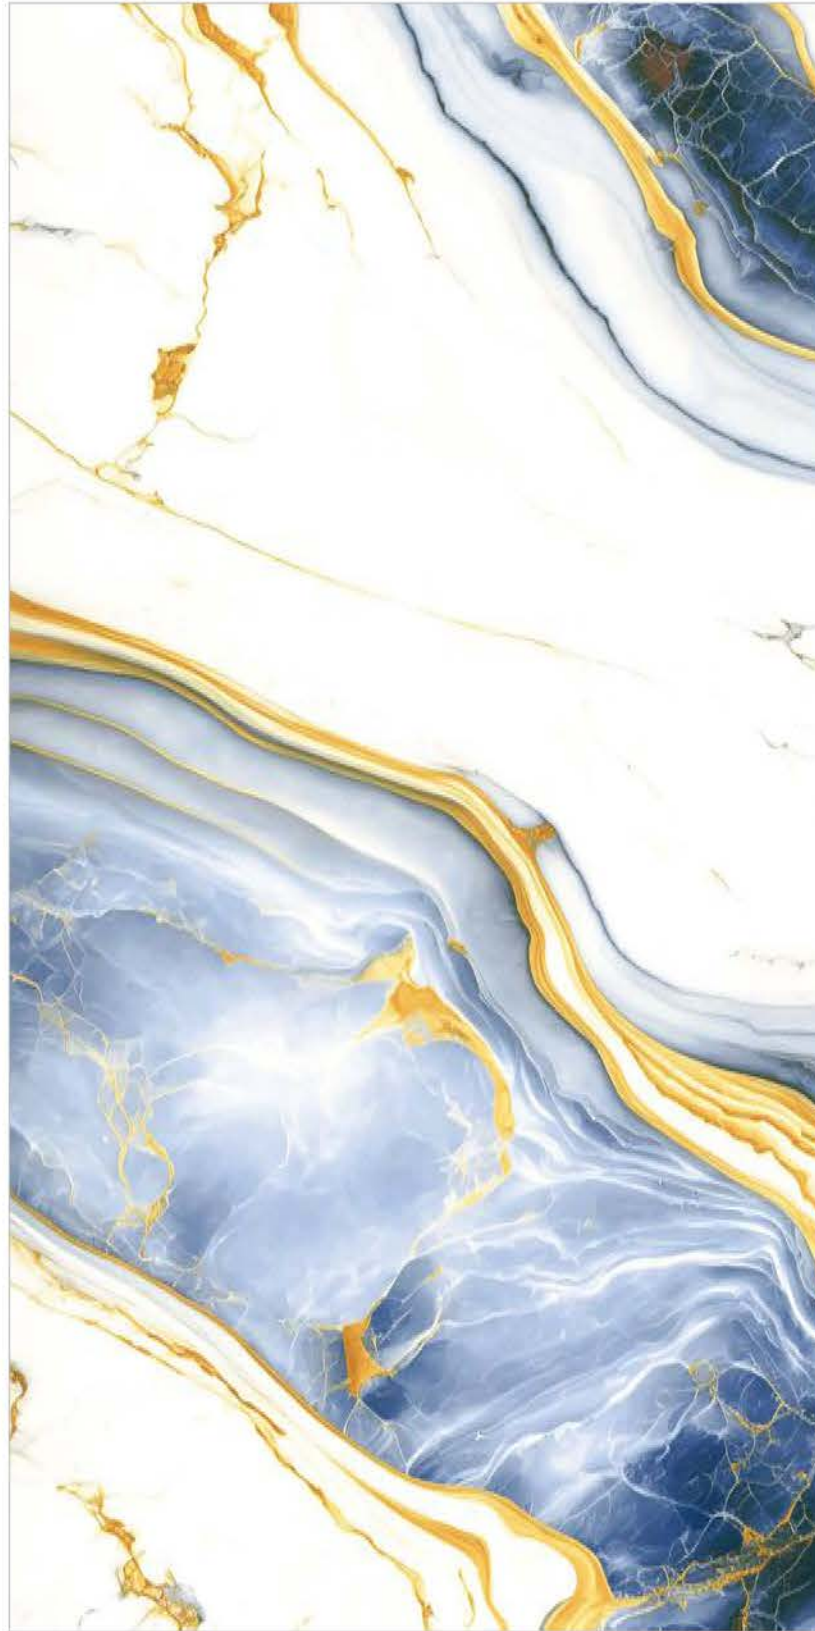

| Wall
CULACUTTA BLACK

**LIQUID
MARBLE**
COLLECTION

LIQUID
MARBLE
COLLECTION

| Size
600x
1200mm

| Surface
Glossy

| Random
03

**CULACUTTA
BLUE**

| Wall & Floor
CULACUTTA BLUE