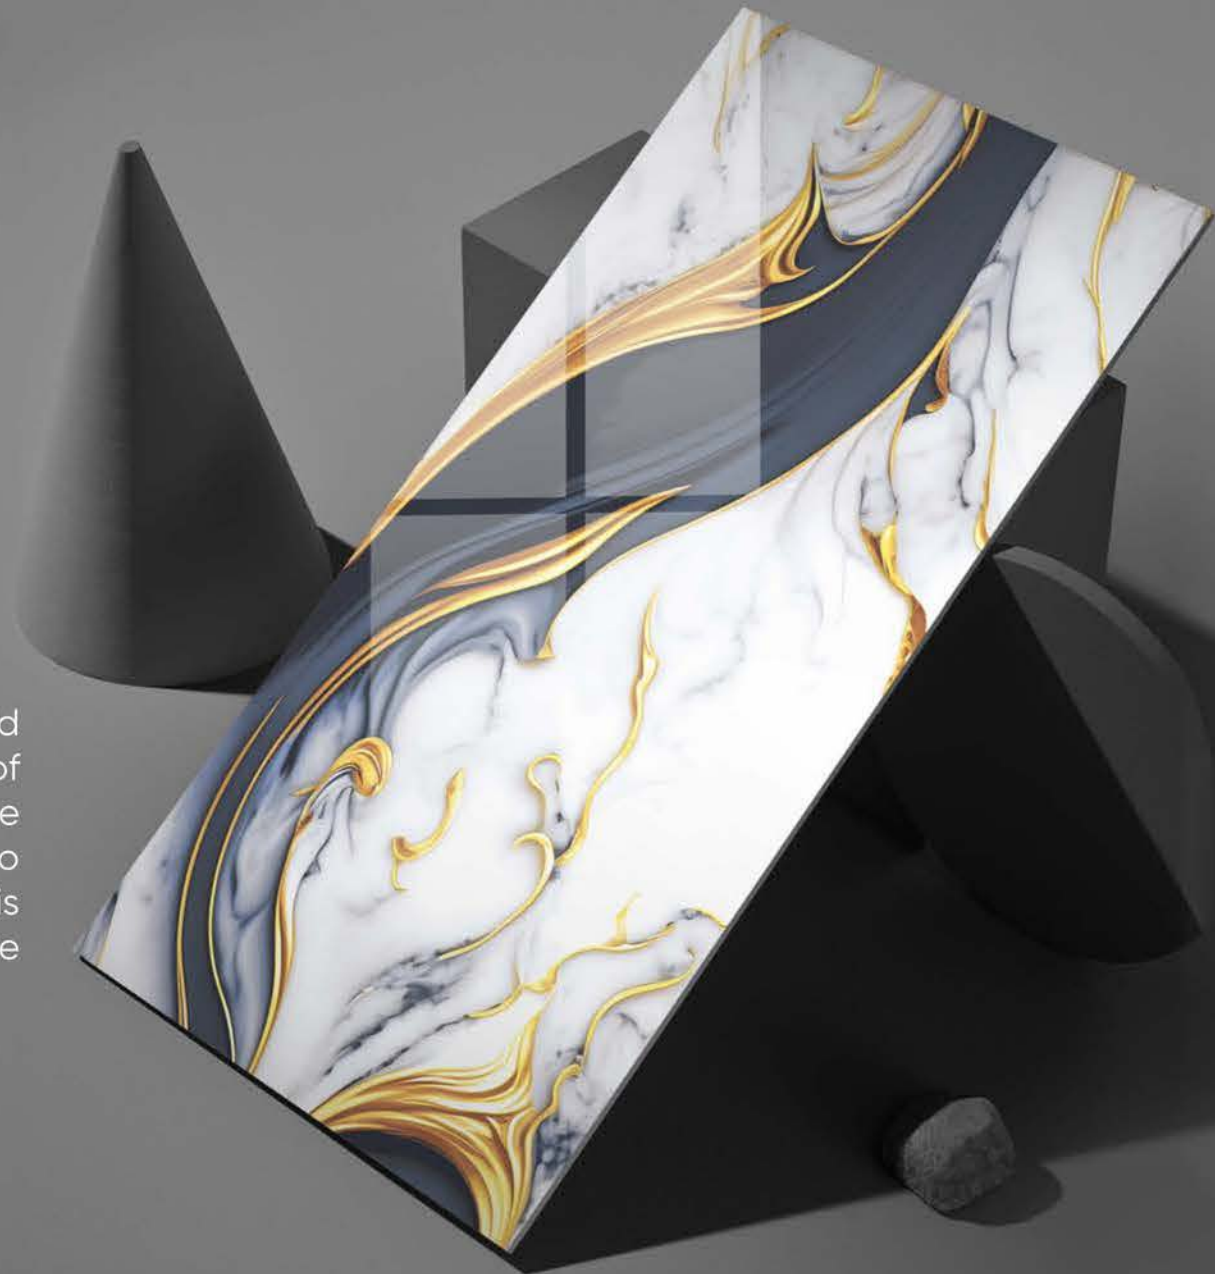

Transform your spaces with our exclusive collection of elegant tiles. Each tile is meticulously crafted to blend timeless sophistication with contemporary design. From sleek, polished finishes to textured, understated patterns, our tiles offer a perfect balance of style and functionality. Ideal for any setting

whether it's a luxurious bathroom, a chic living area, or a sophisticated office—our collection ensures that every surface exudes a sense of refined beauty.

LIQUID
MARBLE
COLLECTION

600x
1200mm

This tile collection showcases a variety of liquid patterns, featuring a harmonious blend of neutral tones and metallic accents. The designs range from subtle, flowing veins to bold, abstract shapes. The overall aesthetic is both modern and elegant, making it a versatile choice for a variety of interior styles.