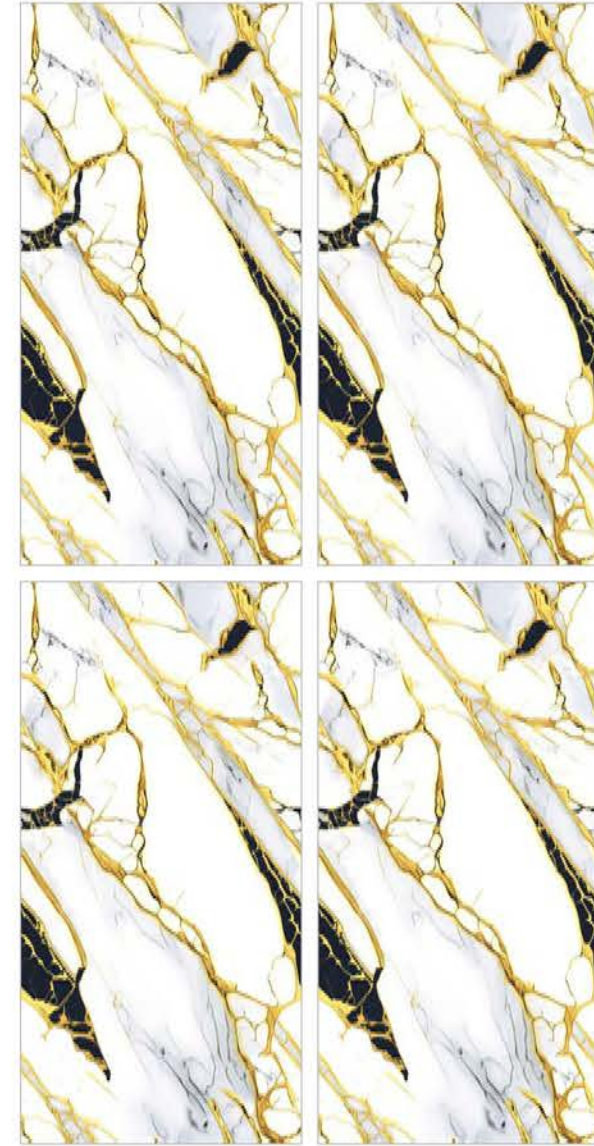

*BOOK MATCH
PATTERN

1 Floor
ARMODA AQUA

**LIQUID
MARBLE**
COLLECTION

LIQUID
MARBLE
COLLECTION

| Size
600x
1200mm

| Surface
Glossy

| Random
01

*ENDLESS PATTERN