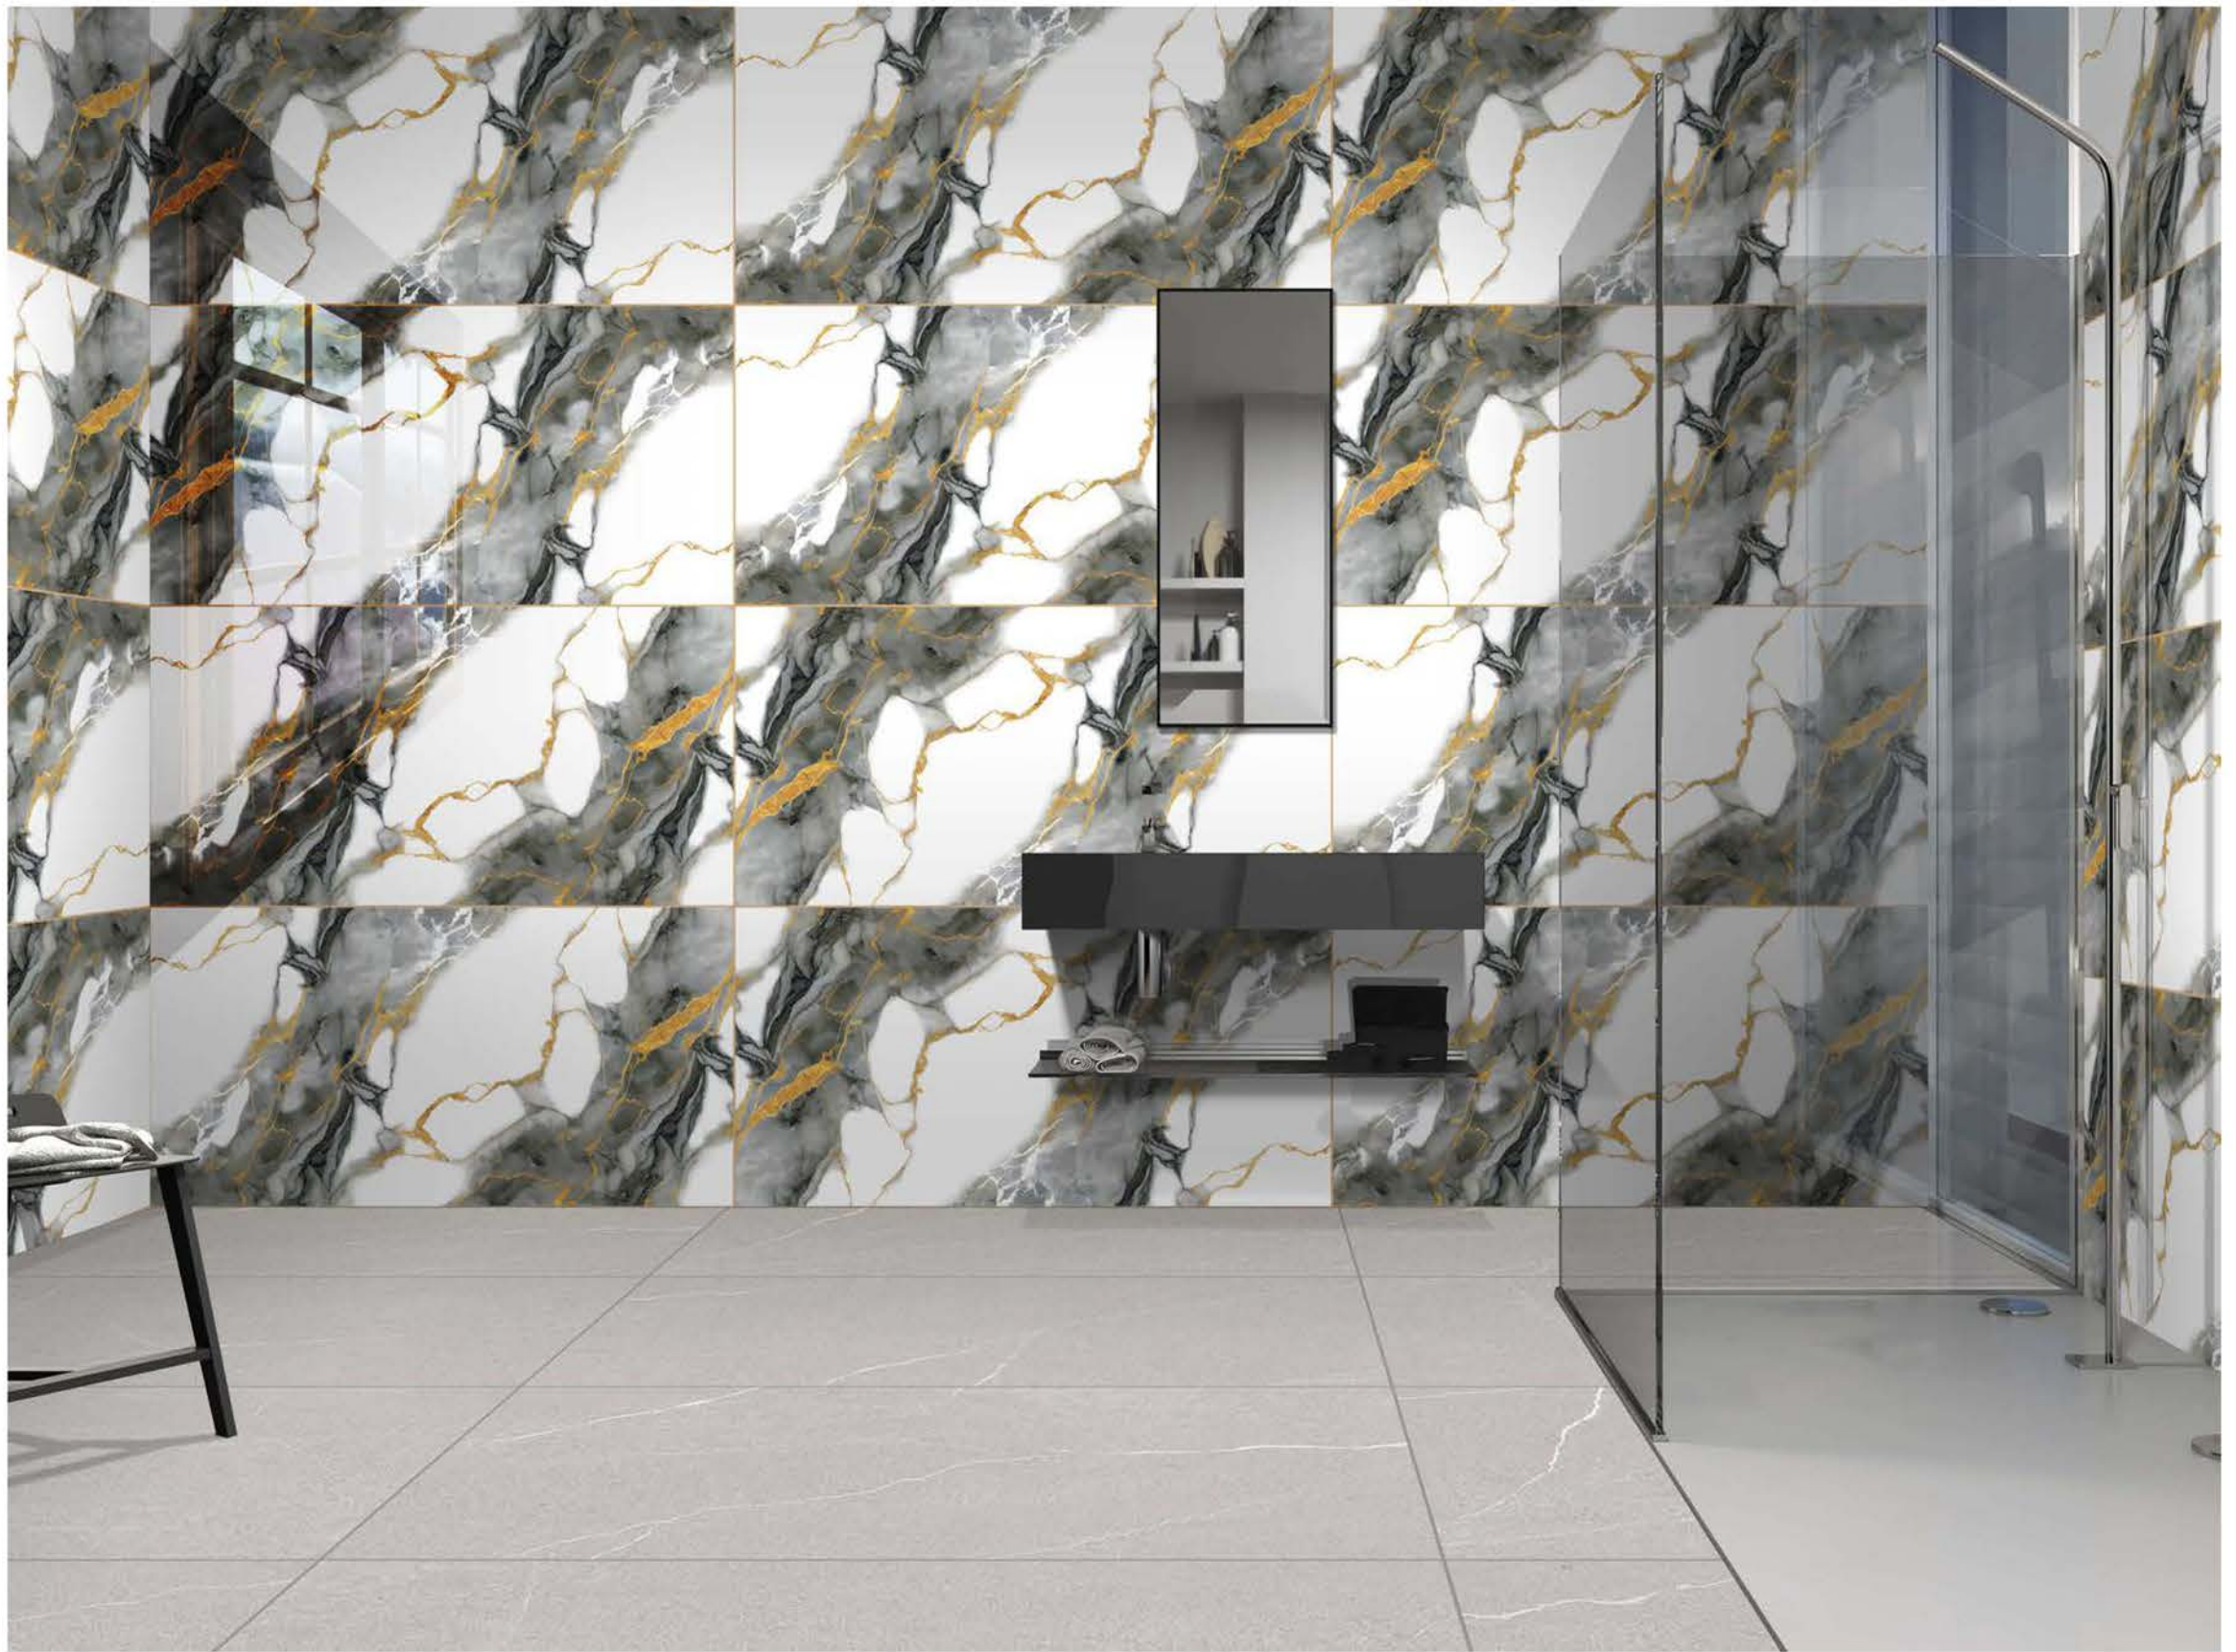

| Wall
RIVA BLUE

**LIQUID
MARBLE**
COLLECTION

LIQUID
MARBLE
COLLECTION

| Size
600x
1200mm

| Surface
Glossy

| Random
01

RIVA GREY

| Wall
RIVA GREY