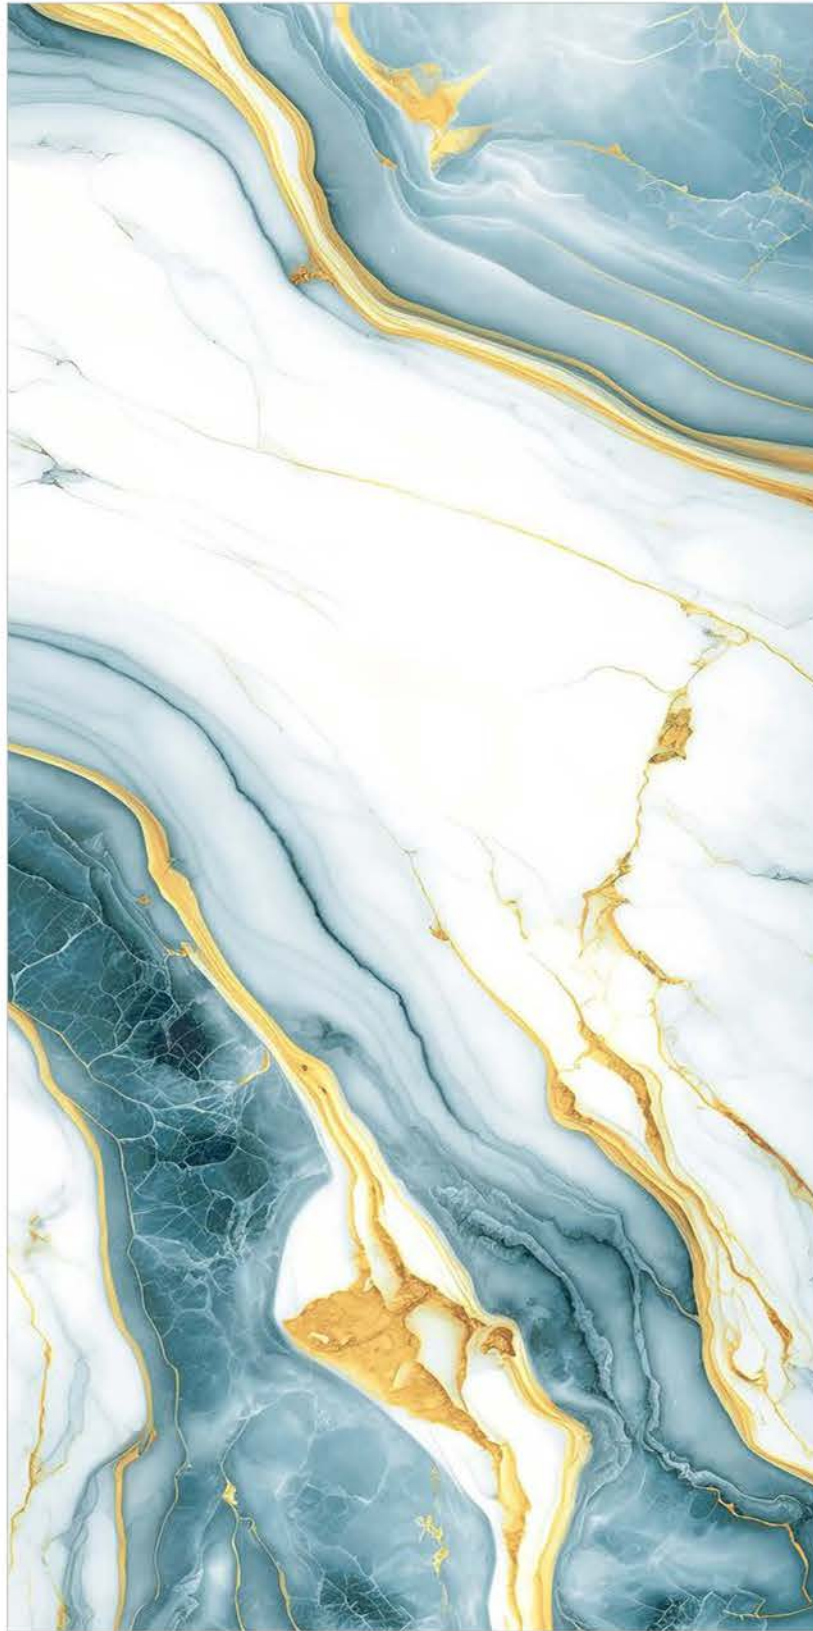

LIQUID
MARBLE
COLLECTION

| Size
600x
1200mm

| Surface
Glossy

| Random
03

**JAMES
GREEN**