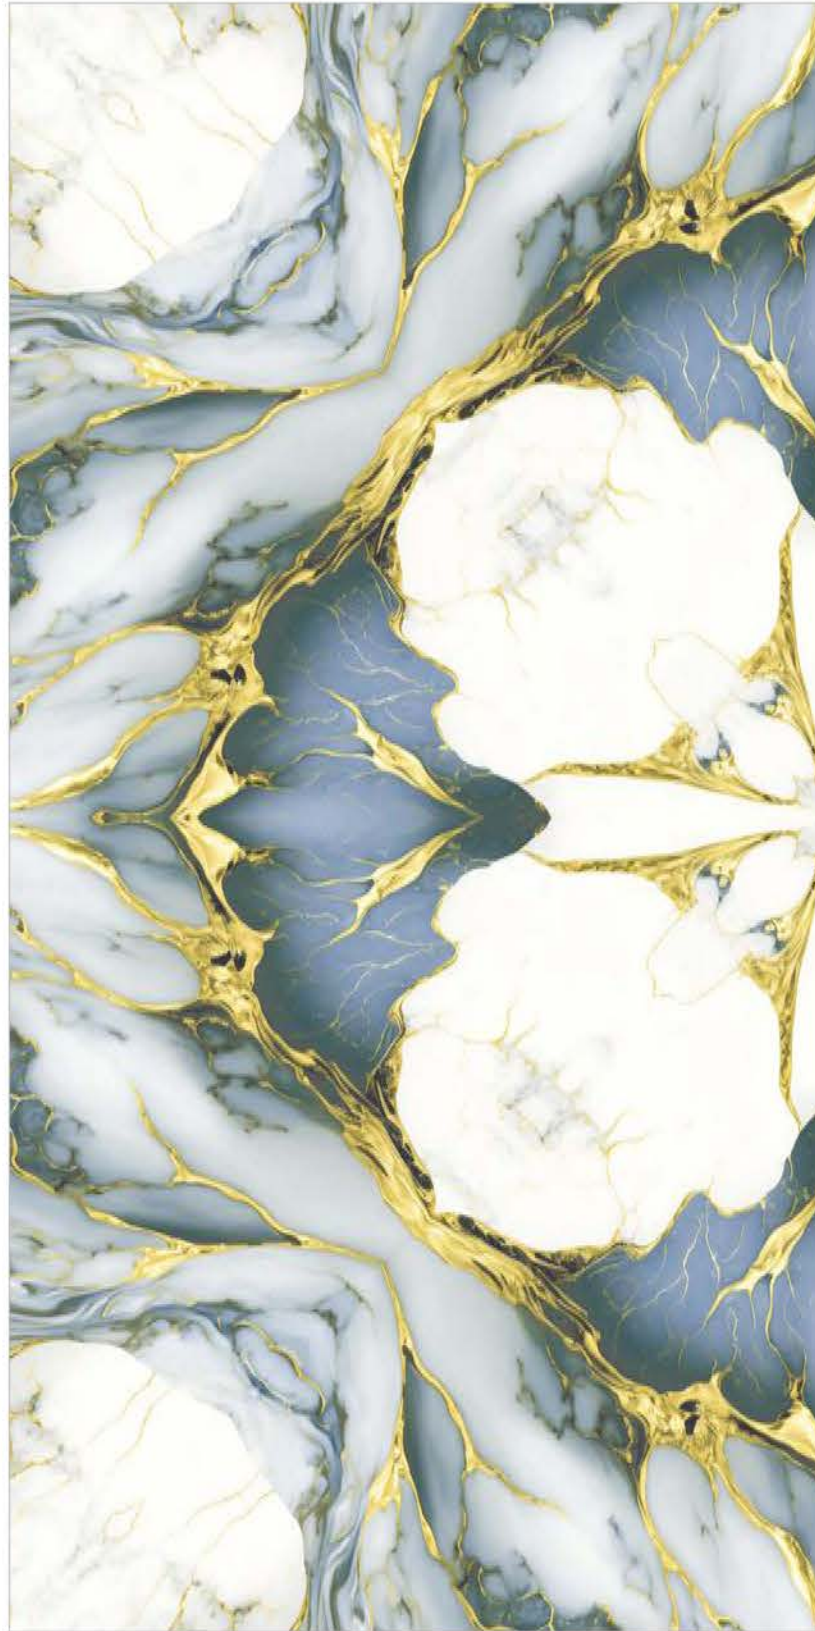

600X
1200
mm

LIQUID
MARBLE
COLLECTION

Designed
Beyond Boundaries

LIQUID
MARBLE
COLLECTION

| Size
600x
1200mm

| Surface
Glossy

| Random
01

ARMODA AQUA