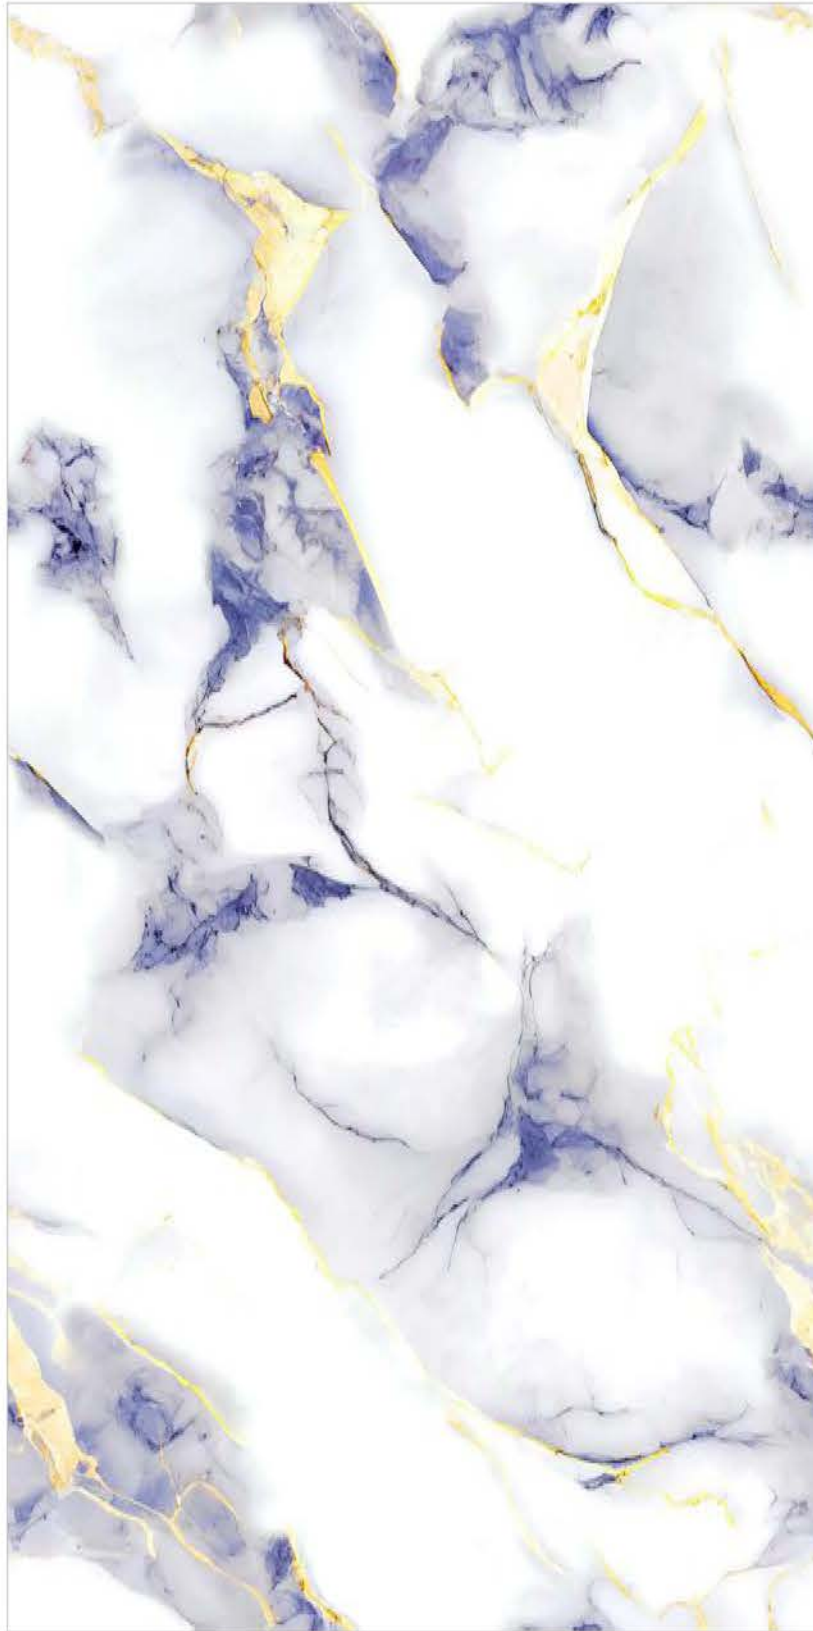

| Wall
ULTIMO GREY

**LIQUID
MARBLE**
COLLECTION

LIQUID
MARBLE
COLLECTION

| Size
600x
1200mm

| Surface
Glossy

| Random
03

**ZARA
BLUE**

*ENDLESS PATTERN