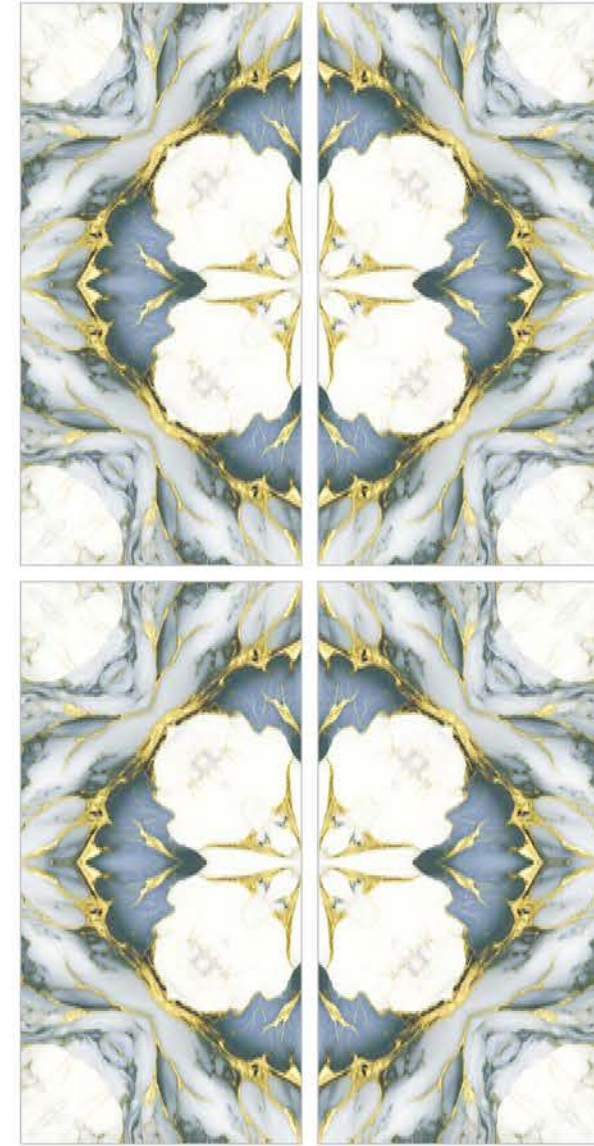

600X
1200
mm

LIQUID
MARBLE
COLLECTION

Designed
Beyond Boundaries

LIQUID
MARBLE
COLLECTION

| Size
600x
1200mm

| Surface
Glossy

| Random
01

ARMODA AQUA