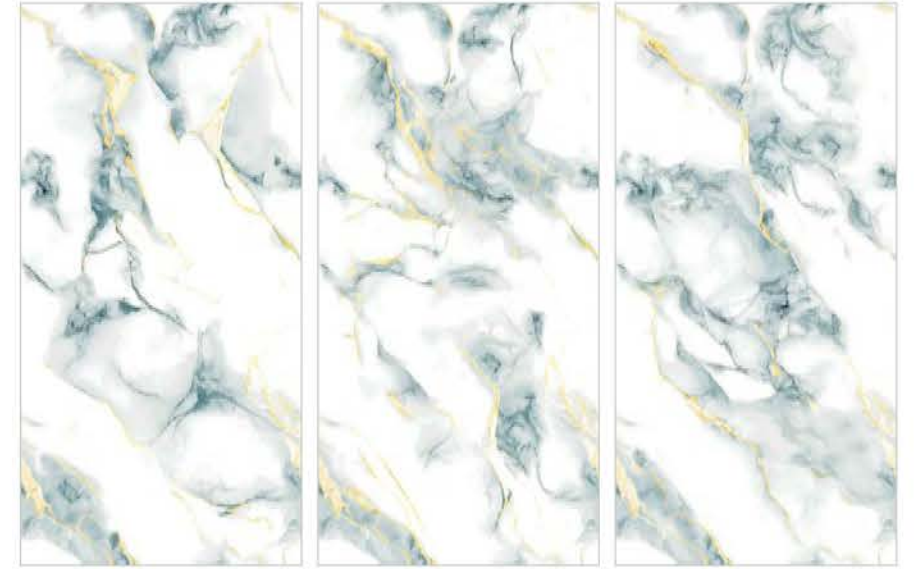

| Wall & Floor
ZARA GREEN

**LIQUID
MARBLE**
COLLECTION

LIQUID
MARBLE
COLLECTION

| Size
600x
1200mm

| Surface
Glossy

| Random
03

**ZARA
OCEAN**

*ENDLESS PATTERN