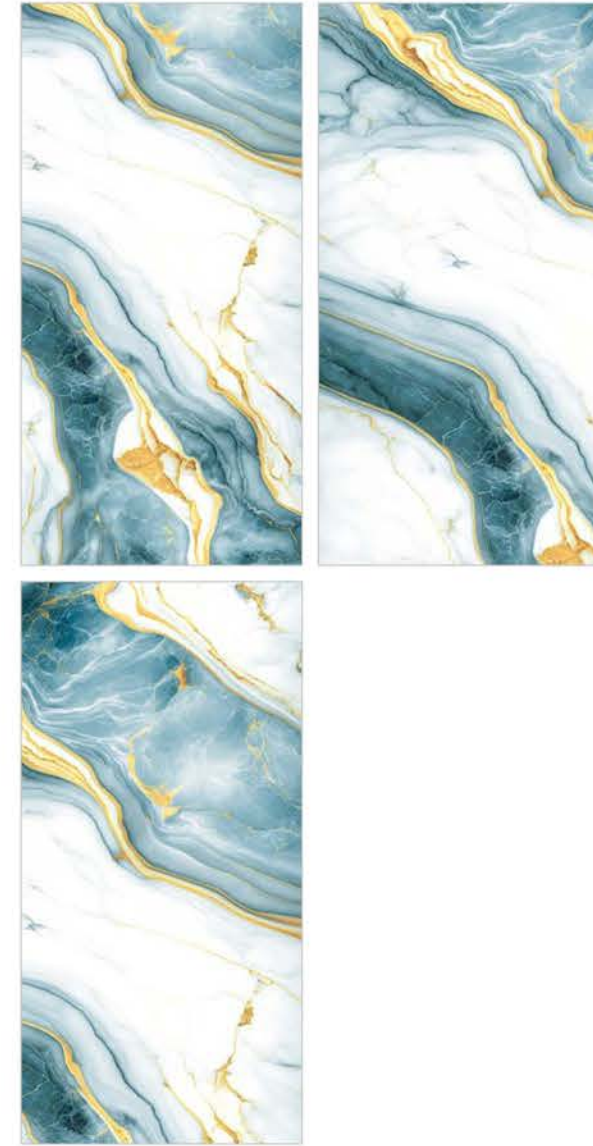

LIQUID
MARBLE
COLLECTION

| Size
600x
1200mm

| Surface
Glossy

| Random
03

**JAMES
GREEN**