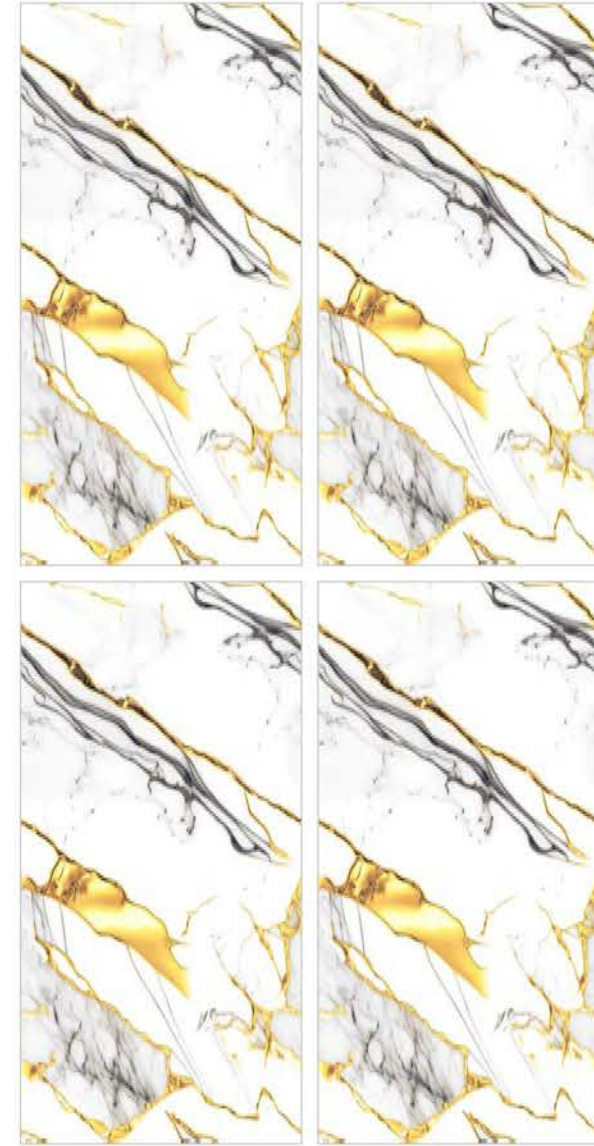

**TRITON
GOLD**