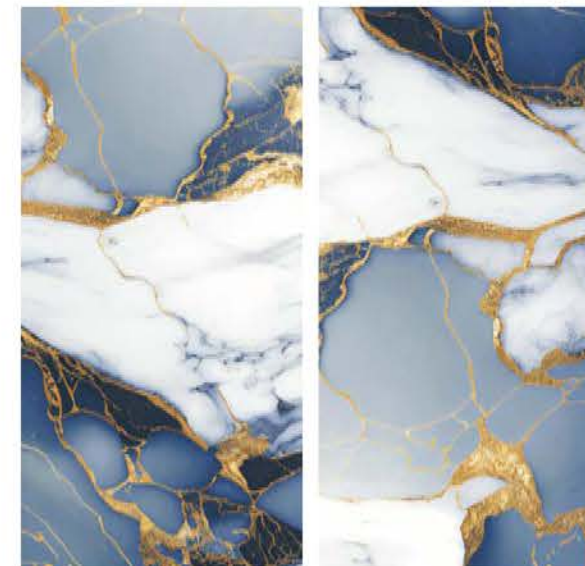

*ENDLESS PATTERN

**TRITON
GOLD**

| Wall & Floor
TRITON GOLD

**LIQUID
MARBLE**
COLLECTION

LIQUID
MARBLE
COLLECTION

| Size
600x
1200mm

| Surface
Glossy

| Random
03