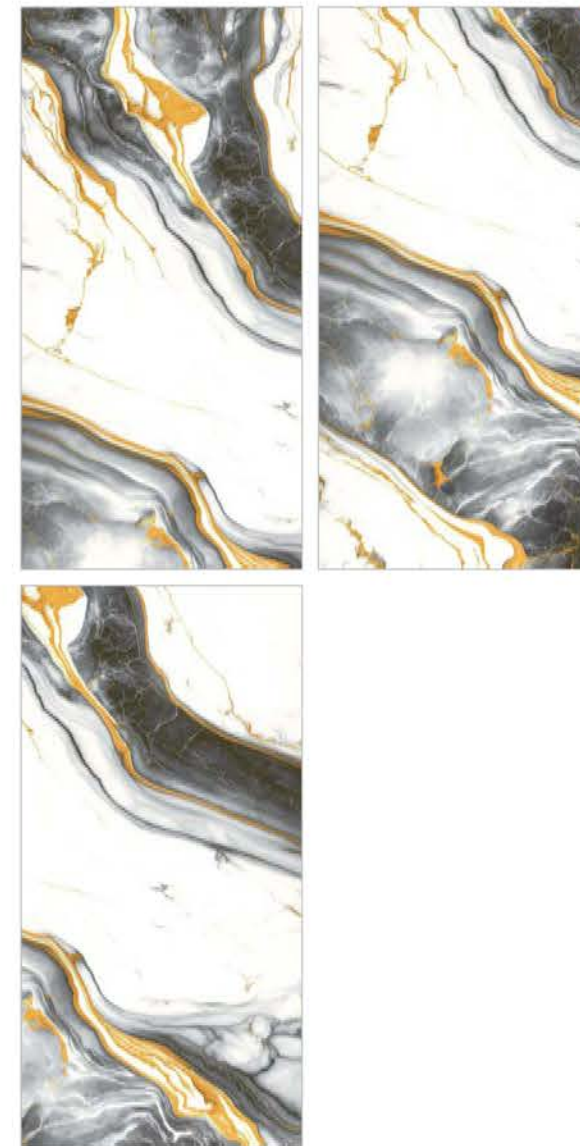

**CORAL
GOLD**

| Wall
CORAL GOLD

**LIQUID
MARBLE**
COLLECTION

LIQUID
MARBLE
COLLECTION

| Size
600x
1200mm

| Surface
Glossy

| Random
03

**CULACUTTA
BLACK**