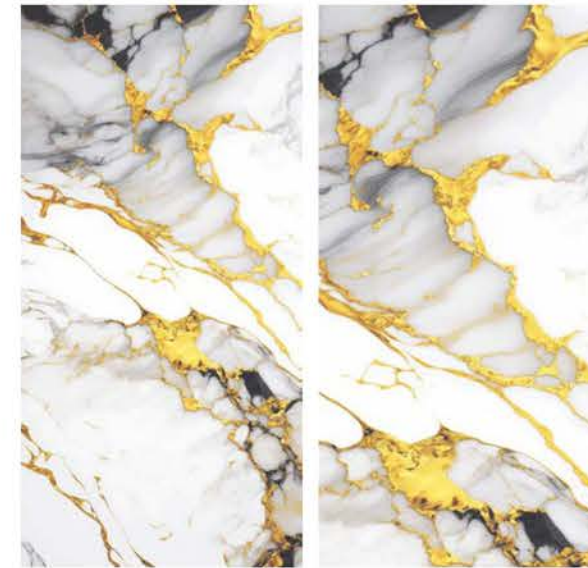

LIQUID
MARBLE
COLLECTION

| Size
600x
1200mm

| Surface
Glossy

| Random
02

**THOMAS
GOLD**