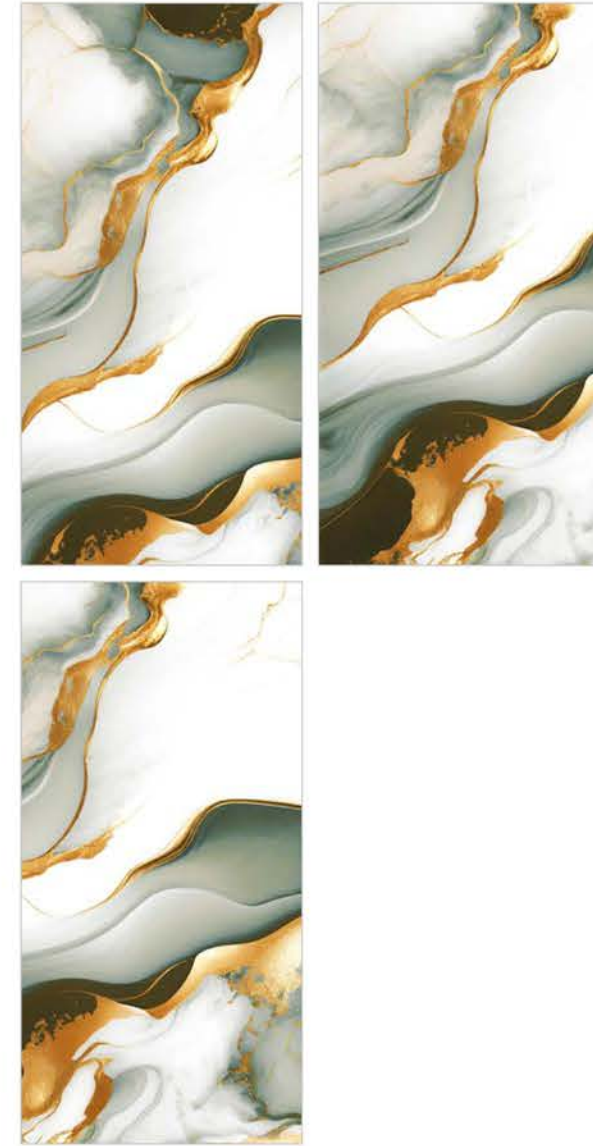

LIQUID
MARBLE
COLLECTION

| Size
600x
1200mm

| Surface
Glossy

| Random
03

**RIGA
GREEN**