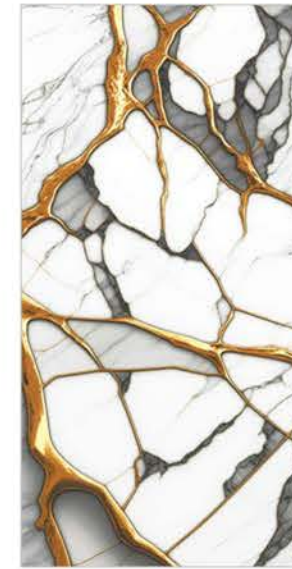

LIQUID
MARBLE
COLLECTION

| Size
600x
1200mm

| Surface
Glossy

| Random
03

**NEOMI
GOLD**