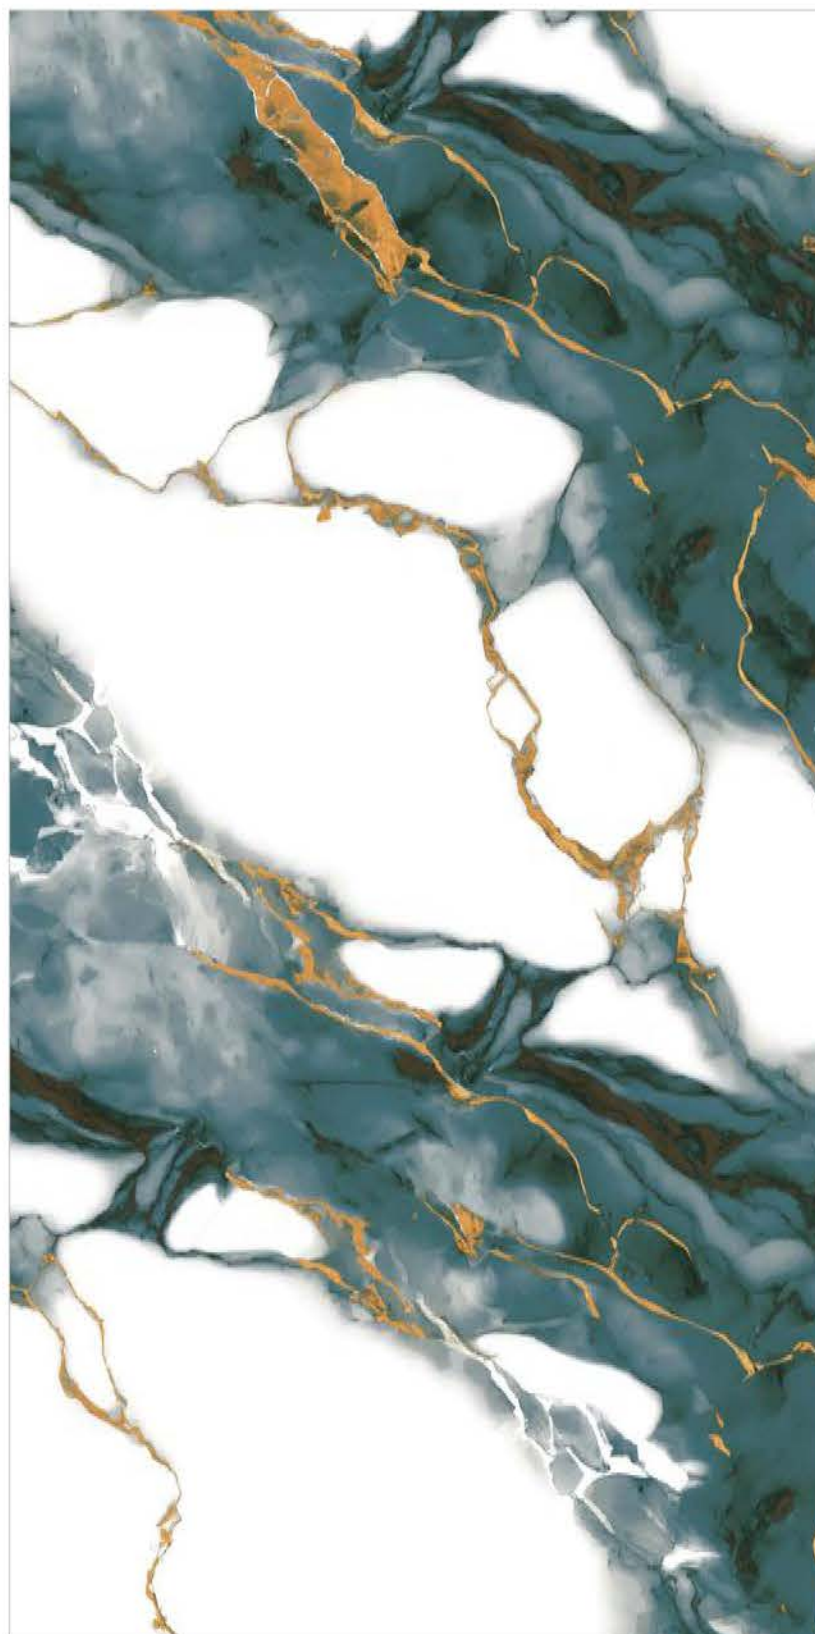

RIVA AQUA

| Wall
RIVA AQUA

**LIQUID
MARBLE**
COLLECTION

LIQUID
MARBLE
COLLECTION

| Size
600x
1200mm

| Surface
Glossy

| Random
01

RIVA BLUE