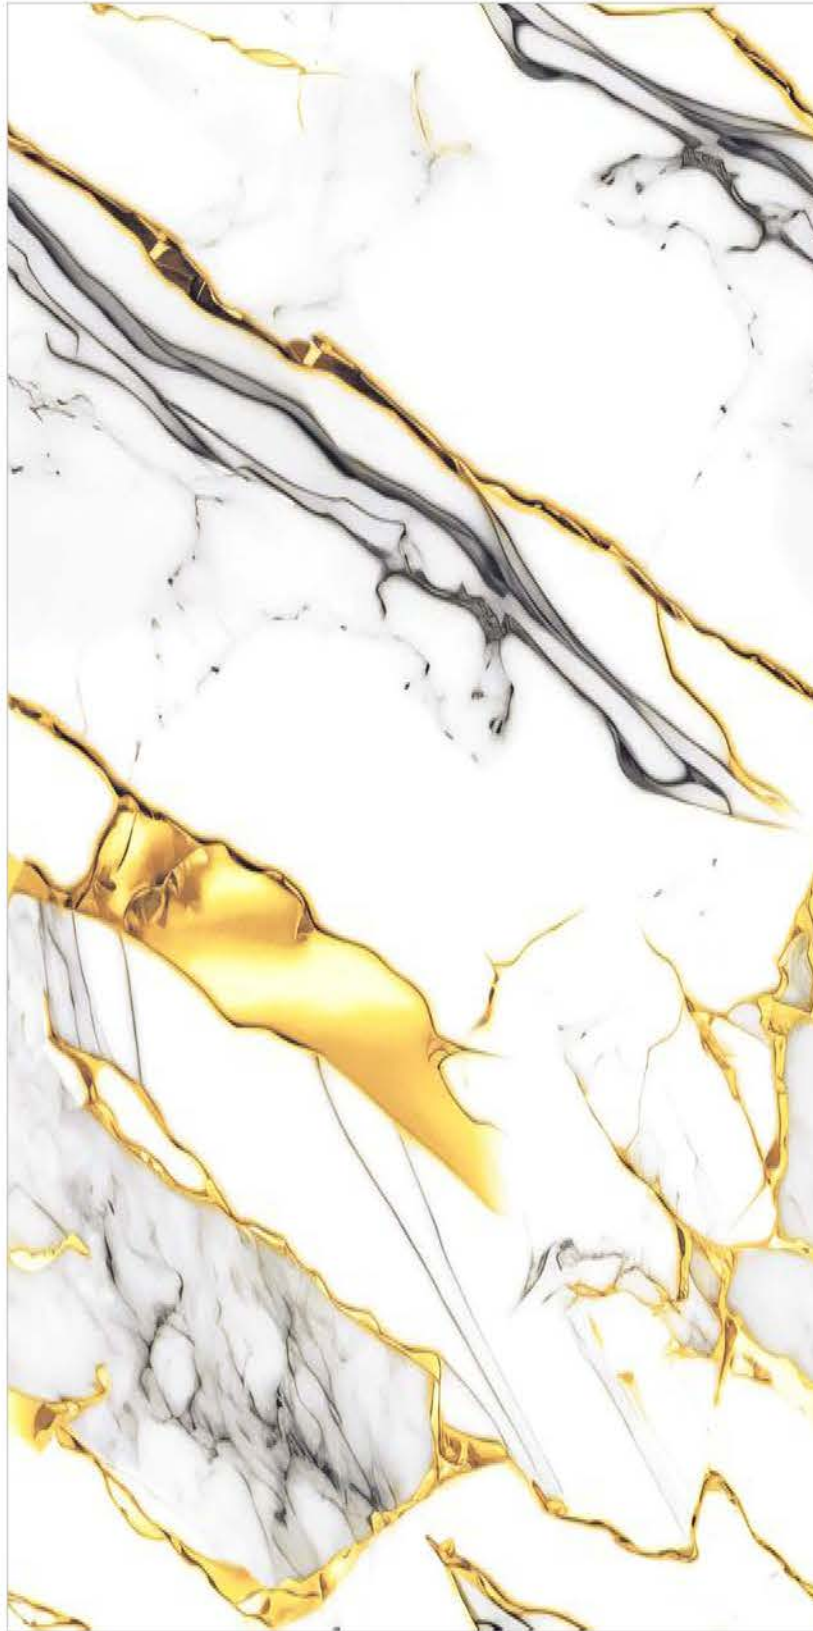

| Random
01

ROCK STONE

| Wall
ROCK STONE

**LIQUID
MARBLE**
COLLECTION

LIQUID
MARBLE
COLLECTION

| Size
600x
1200mm

| Surface
Glossy

| Random
01