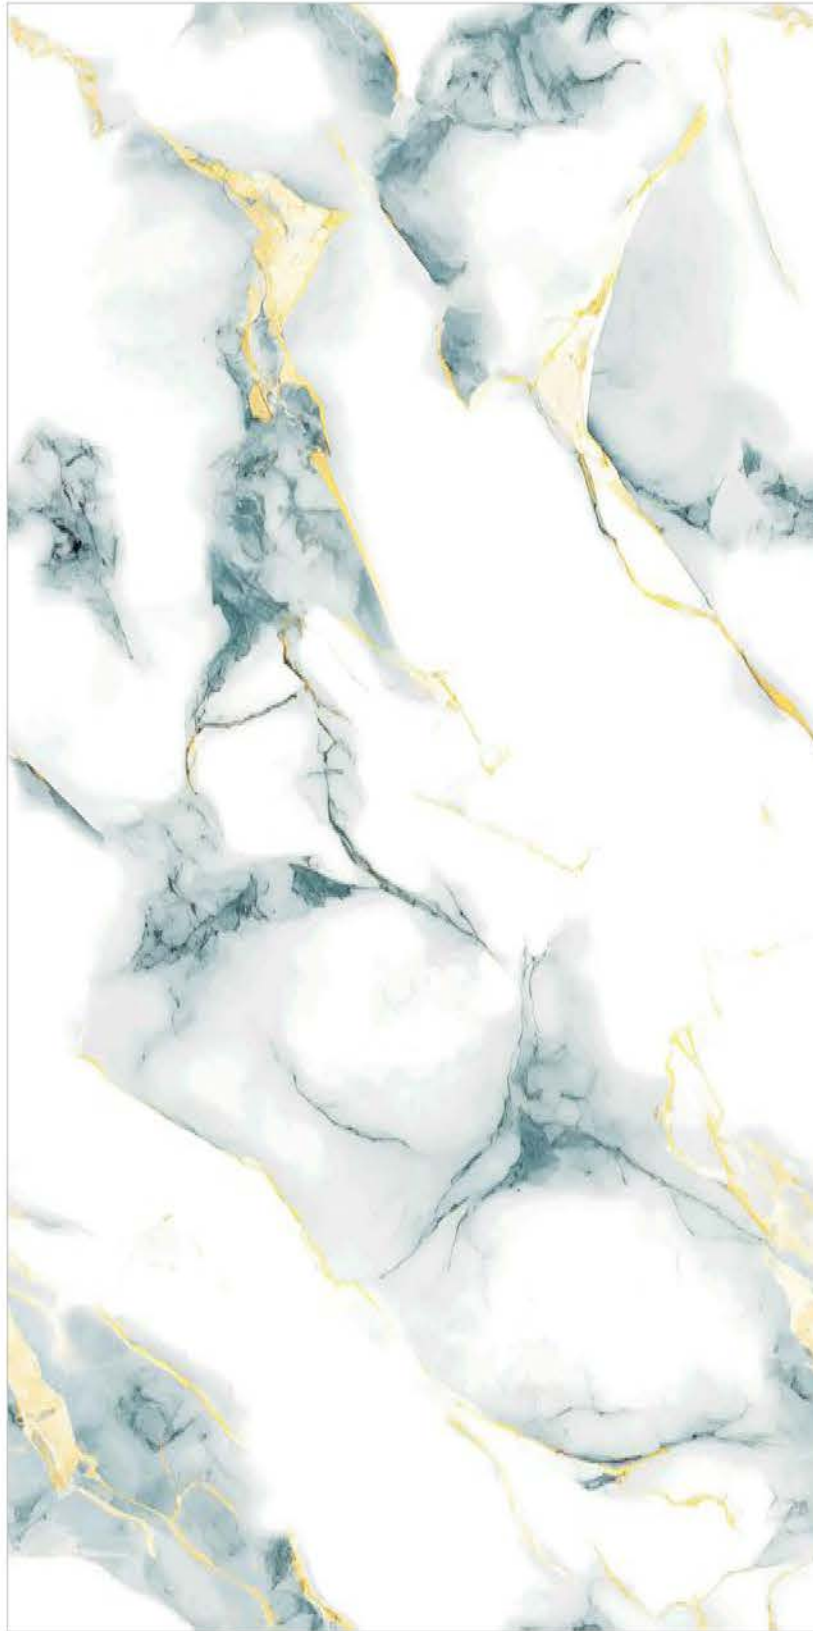

| Wall & Floor
ZARA GREEN

**LIQUID
MARBLE**
COLLECTION

LIQUID
MARBLE
COLLECTION

| Size
600x
1200mm

| Surface
Glossy

| Random
03

**ZARA
OCEAN**

*ENDLESS PATTERN