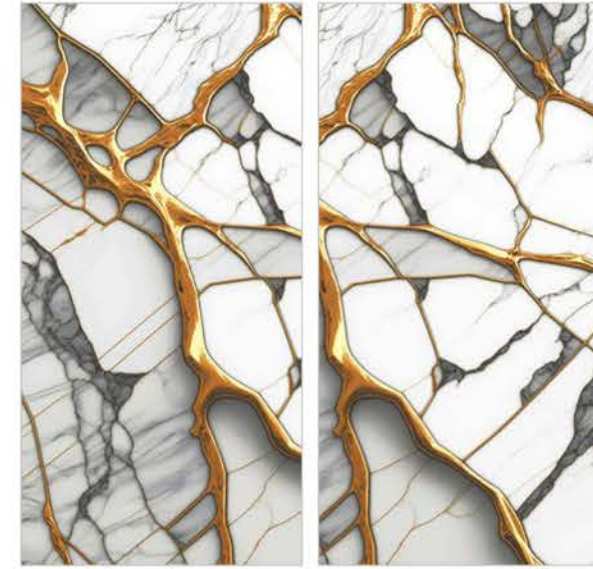

LIQUID
MARBLE
COLLECTION

| Size
600x
1200mm

| Surface
Glossy

| Random
03

**NEOMI
GOLD**