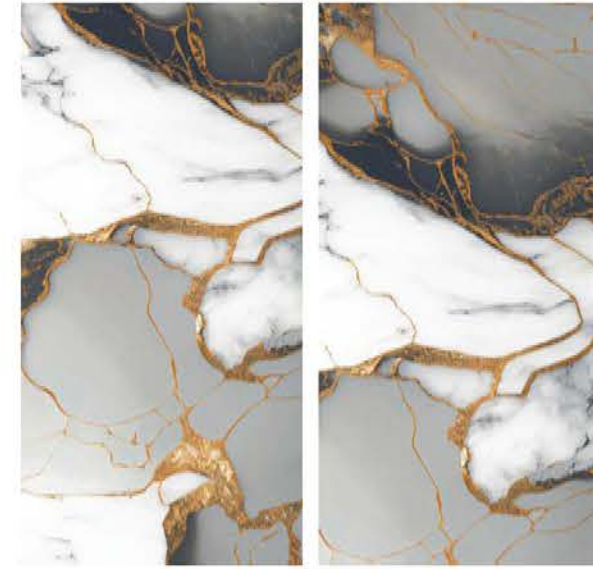

**ULTIMO
BLUE**

| Wall
ULTIMO BLUE

**LIQUID
MARBLE**
COLLECTION

LIQUID
MARBLE
COLLECTION

| Size
600x
1200mm

| Surface
Glossy

| Random
03

**ULTIMO
GREY**