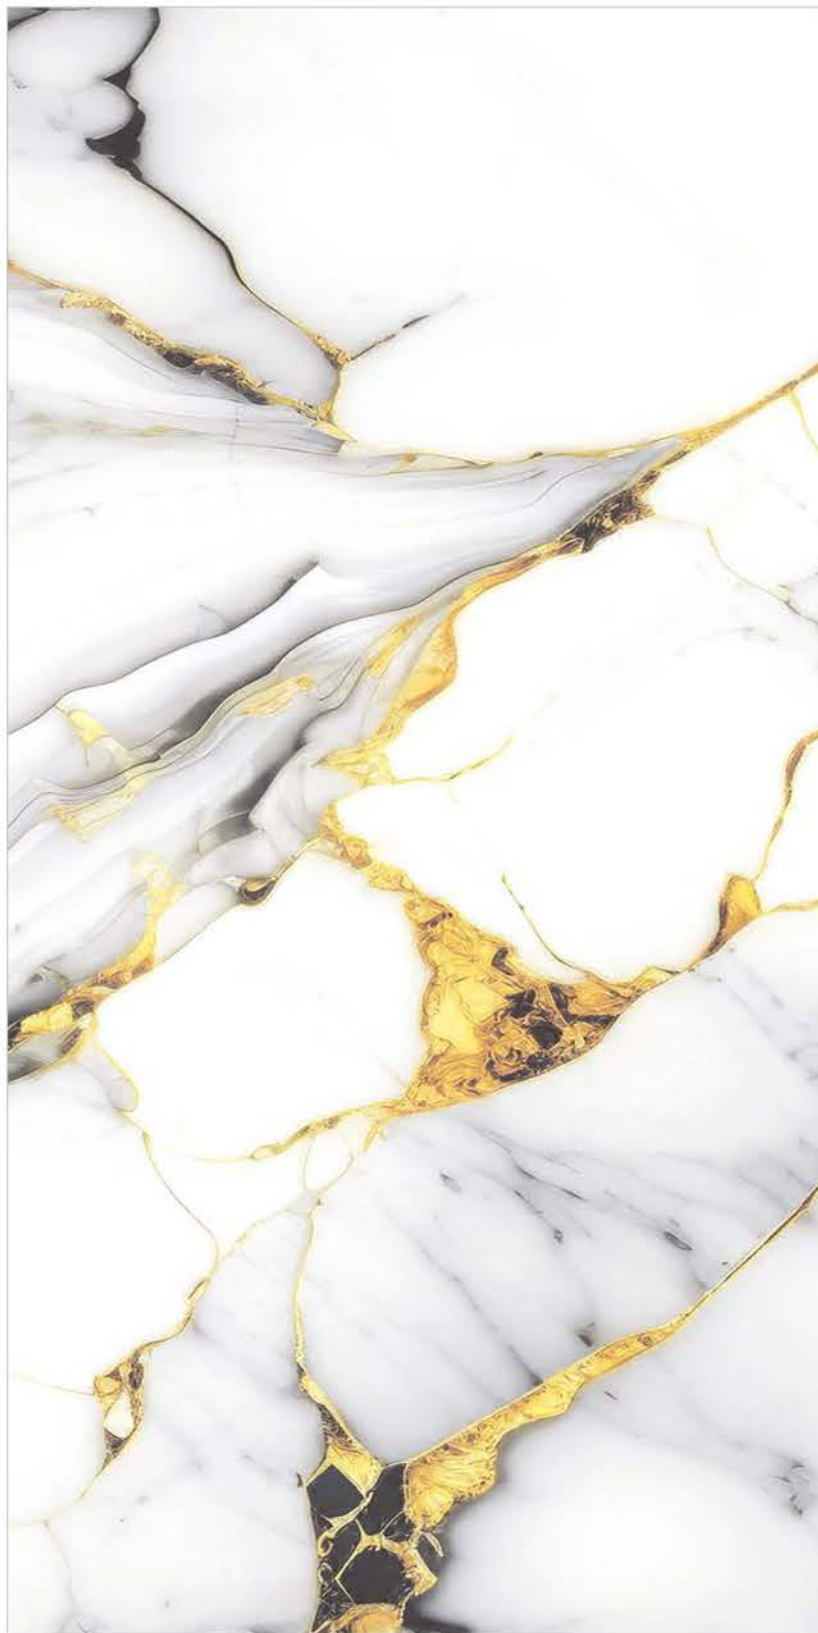

LIQUID
MARBLE
COLLECTION

| Size
600x
1200mm

| Surface
Glossy

| Random
04

**STEVAN
GOLD**