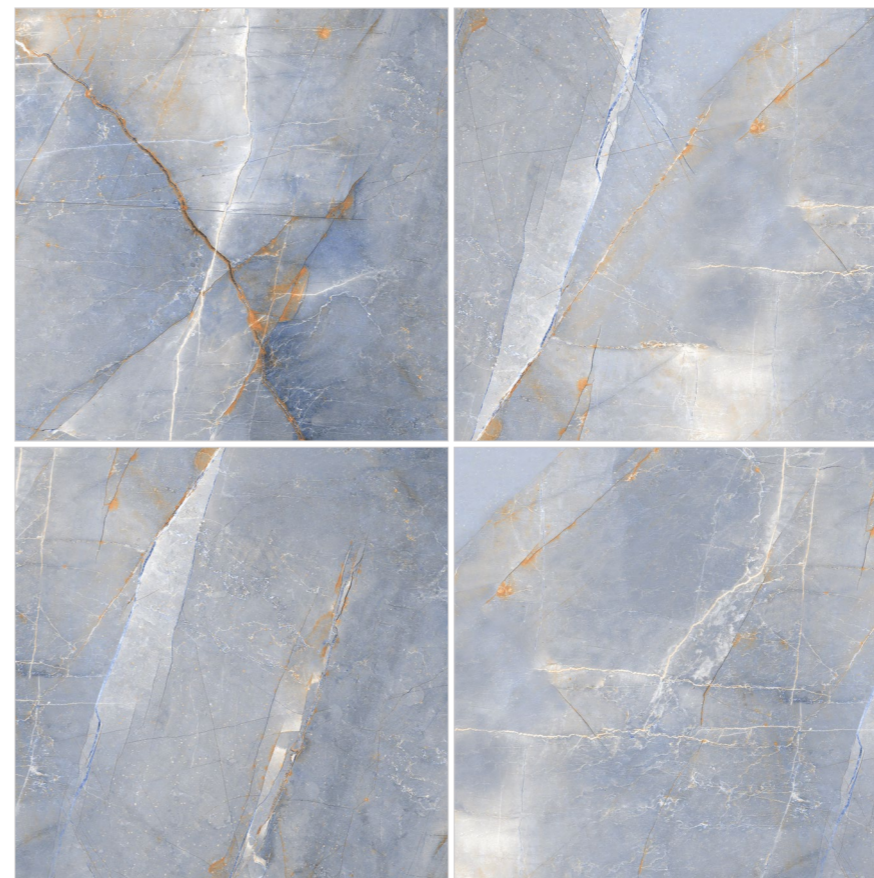

multi MARBLEOUS

Volume-2
VERSATILE COLOUR MEDLEY

Finish /
Glossy Polished

Colour /
Classic

Tone /
Multiple

Design /
Marble

R-4

Model
**PULPIS
BLUE**