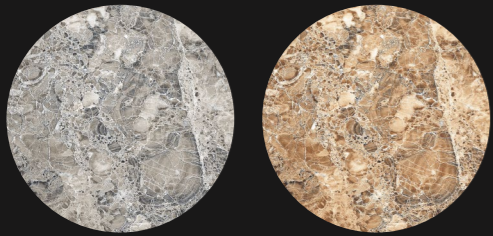

**600X  
600MM**

**multi**  
**MARBLEOUS** | Volume-2  
VERSATILE COLOUR MEDLEY

Marble / **EMPERADOR**

**Opulent  
Majesty**

Emperador marble creates a luxurious accent, its warm tones and intricate veining adding allure to spaces, elevating interiors with a distinctive touch of opulence.