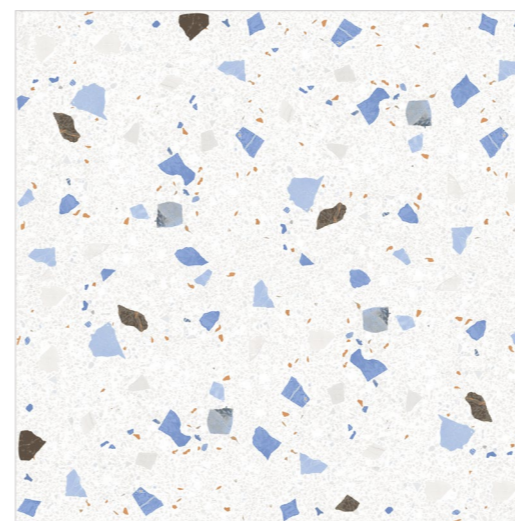

# multi MARBLEOUS | Volume-2

VERSATILE COLOUR MEDLEY

Finish /  
**Glossy Polished**

Colour /  
**Classic**

Tone /  
**Multiple**

Design /  
**Marble**

Model  
**VRATZA  
AMBER**

▶ 1 Alternative Colour Option

**BLUE**