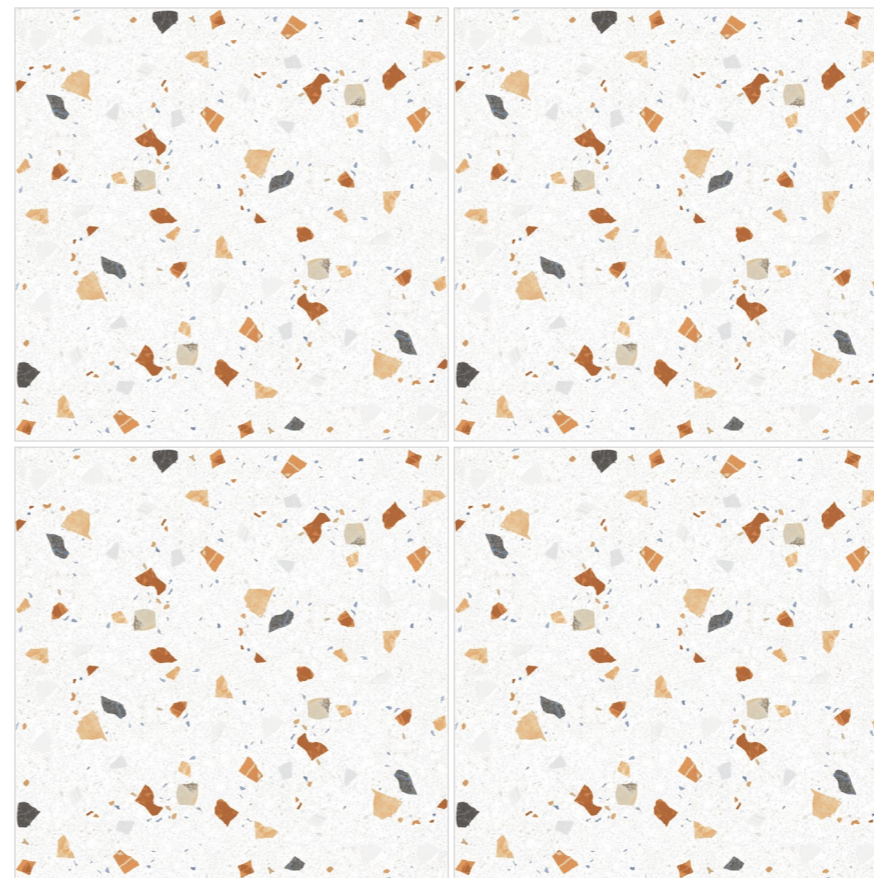

# multi MARBLEOUS | Volume-2

VERSATILE COLOUR MEDLEY

Finish /  
**Glossy Polished**

Colour /  
**Classic**

Tone /  
**Multiple**

Design /  
**Marble**

Model  
**VRATZA  
AMBER**

▶ 1 Alternative Colour Option

**BLUE**