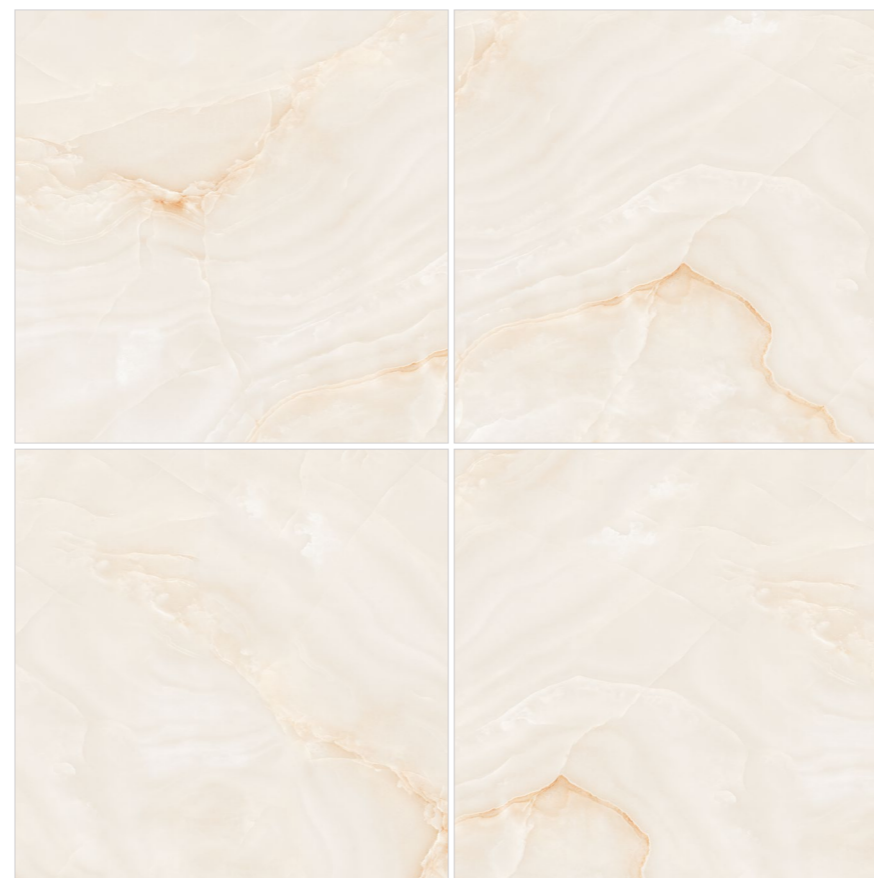

# multi MARBLEOUS

Volume-2  
VERSATILE COLOUR MEDLEY

Finish /  
Glossy Polished

Colour /  
Classic

Tone /  
Multiple

Design /  
Marble

R-4

Model

**SILVER  
ONYX  
IVORY**