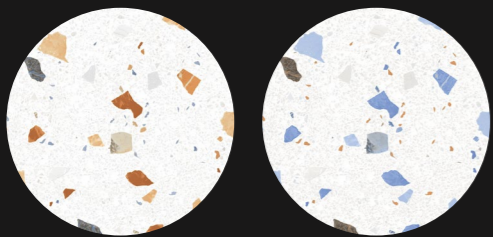

STAIN  
RESISTANT

**600X**  
**600MM**

**multi**  
**MARBLEOUS** | Volume-2  
VERSATILE COLOUR MEDLEY

Marble / **VRATZA**

**Terrazzo**  
**Allure**

The marble presents an artful mosaic, transforming spaces with its intricate patterns and colours into mesmerizing retreats of intricate loveliness and sophisticated charm.