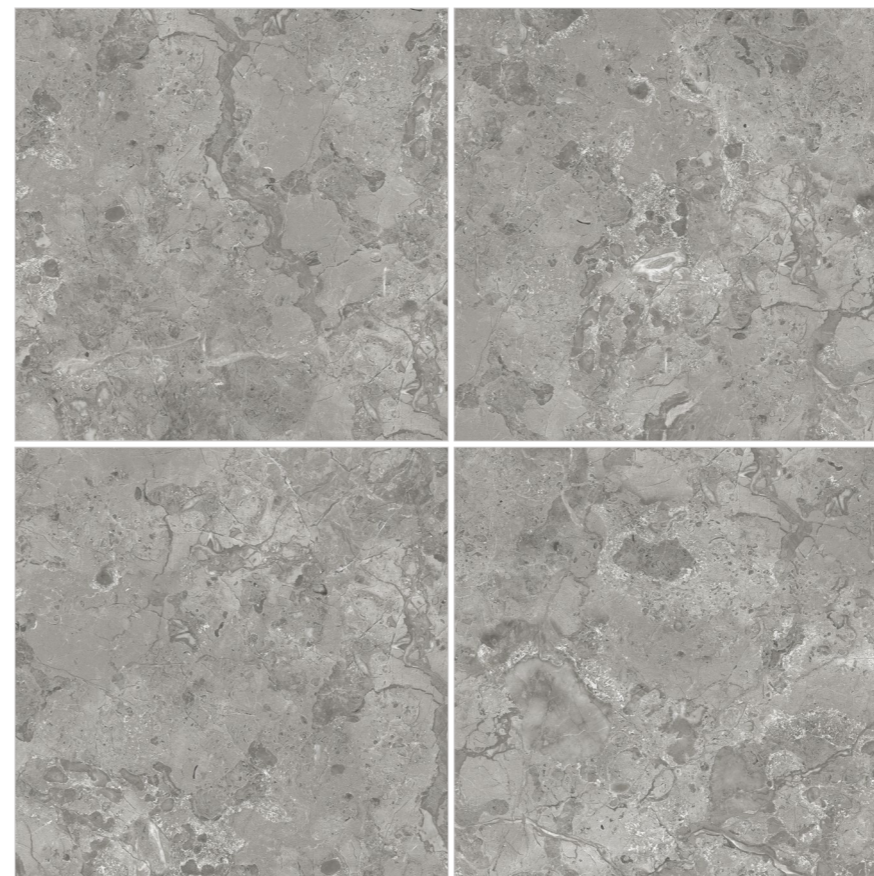

multi
MARBLEOUS | Volume-2
VERSATILE COLOUR MEDLEY

Finish /
Glossy Polished

Colour /
Classic

Tone /
Multiple

Design /
Marble

R-5

Model
MARTIAN
GREY