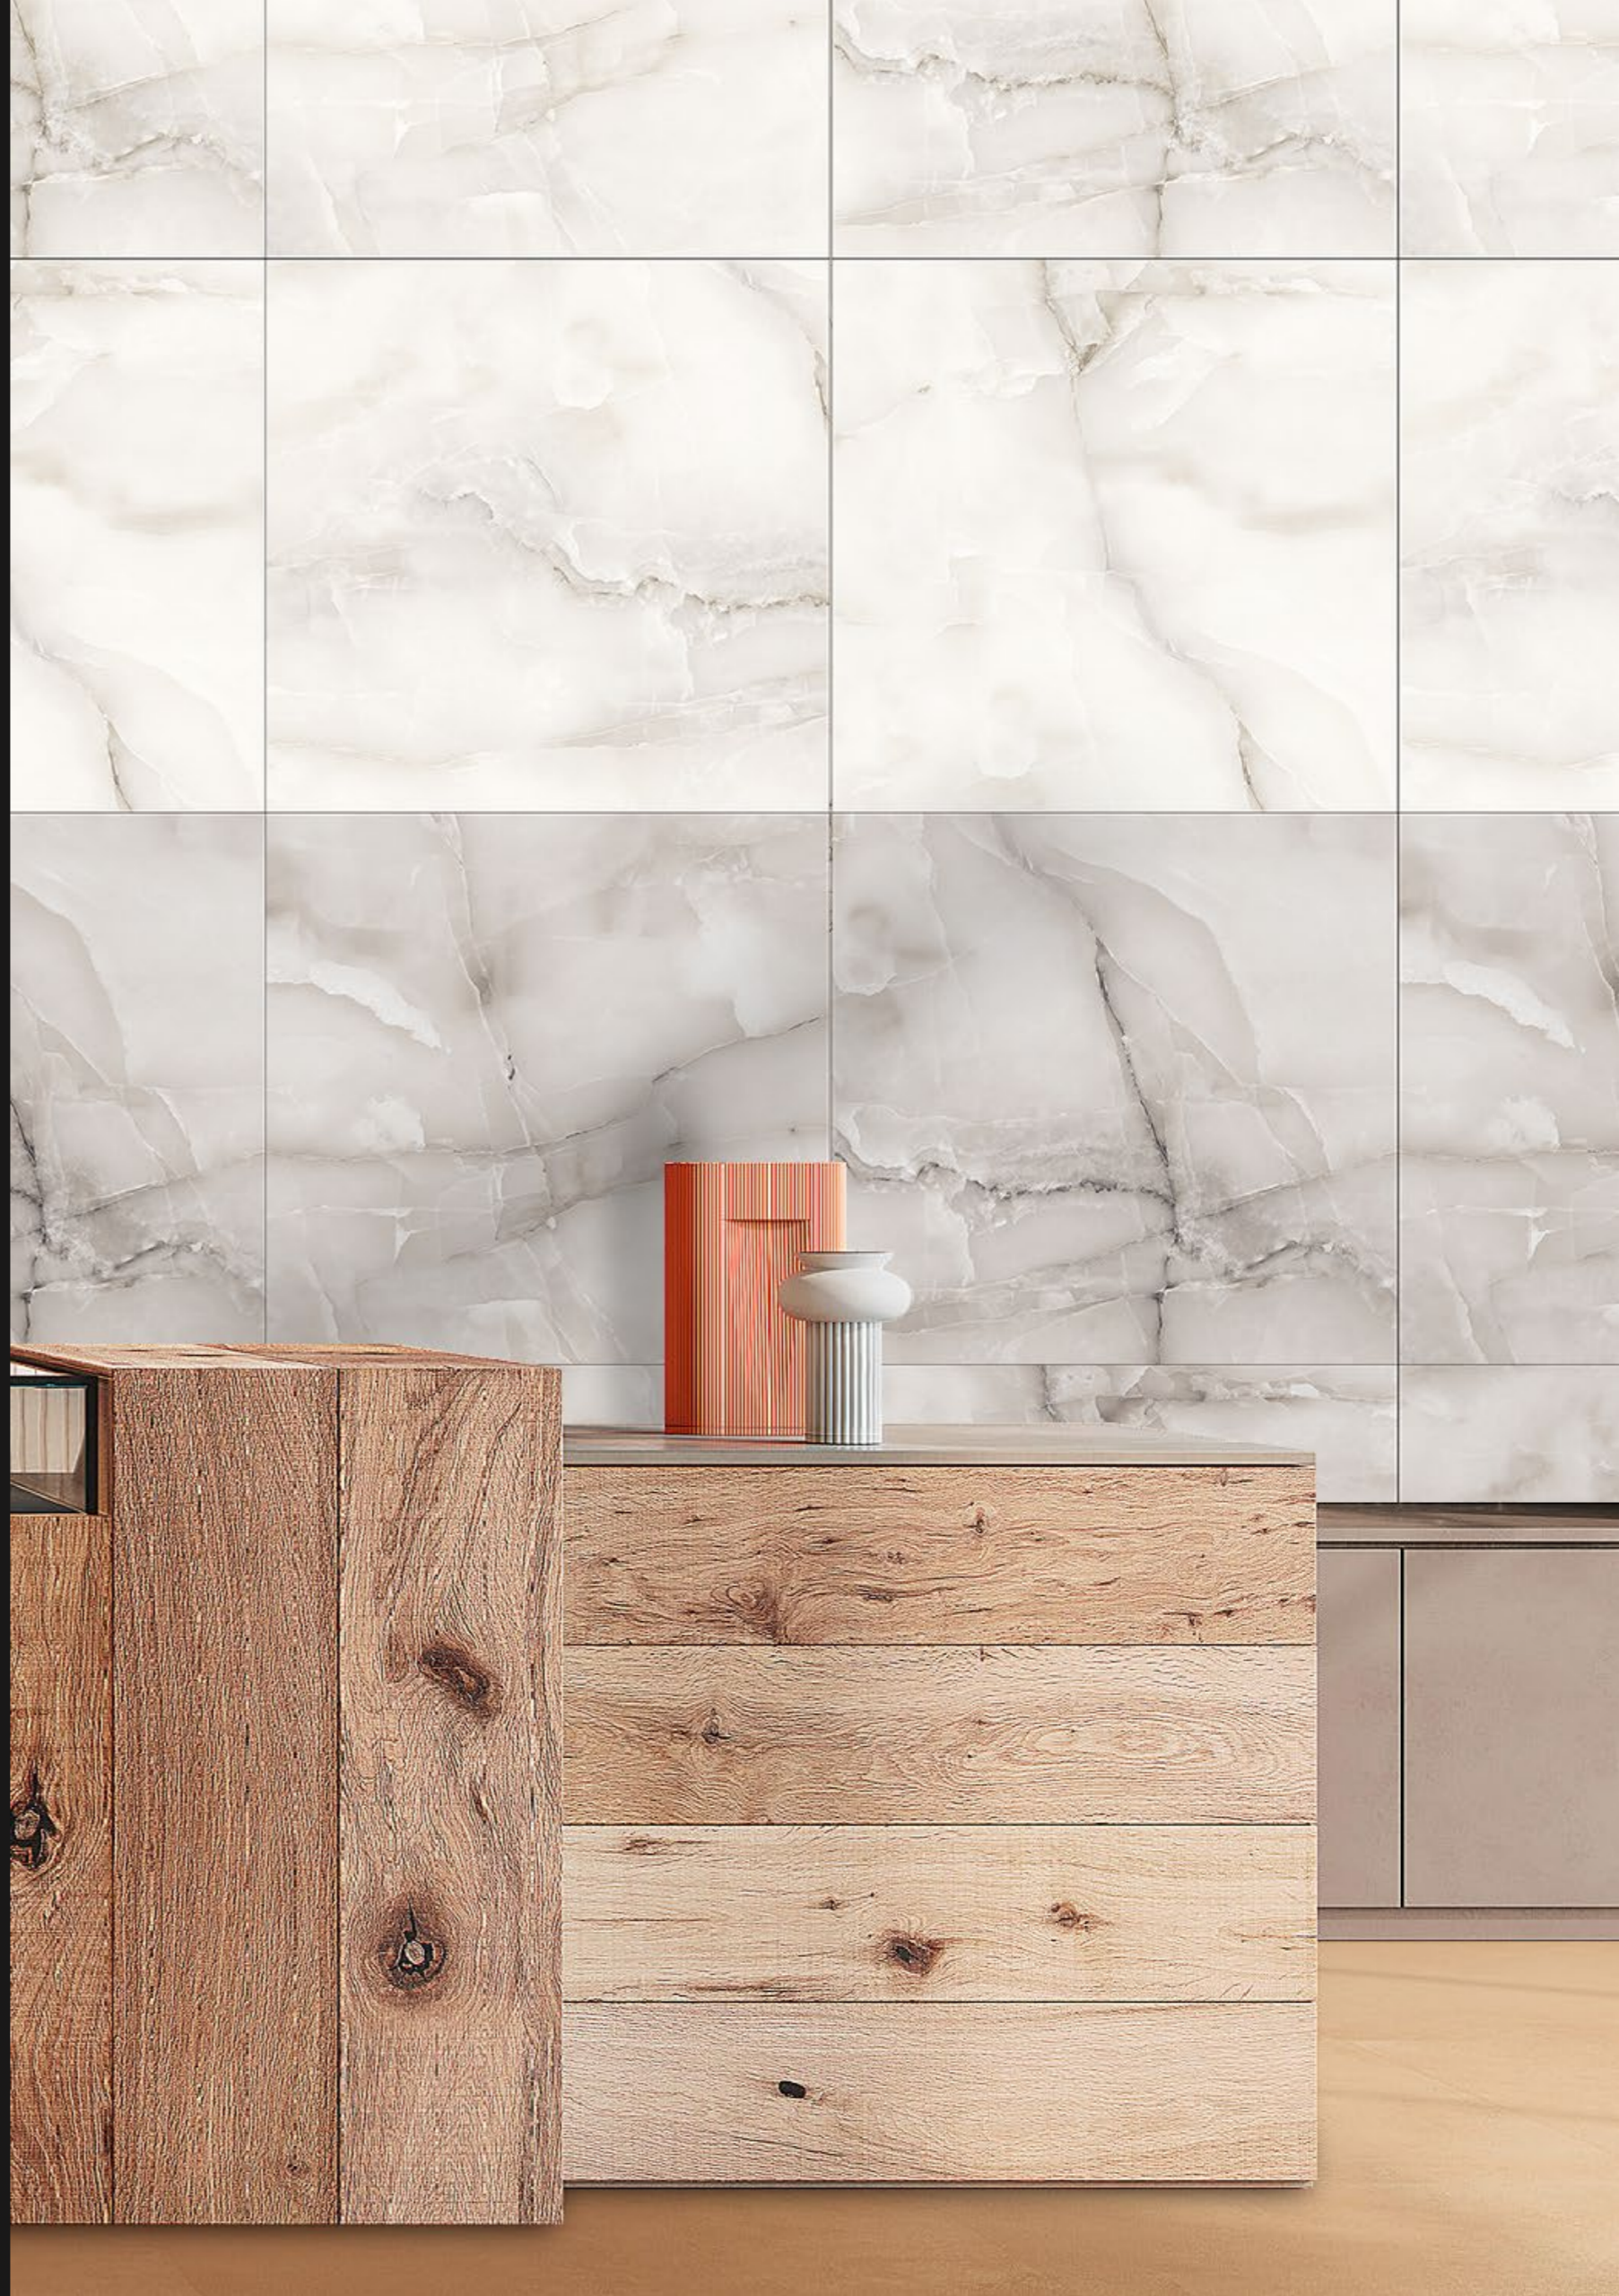

**600X**  
**600MM**

Showcasing /  
▶ **Netra Beige** | **Netra White**

**multi**  
**MARBLEOUS** | Volume-2  
VERSATILE COLOUR MEDLEY

Marble / **ONYX**

**Vibrant  
Luminescence**

Renowned for its captivating translucence and vibrant hues, Onyx marble's ethereal glow infuses luxury and opulence into any space.