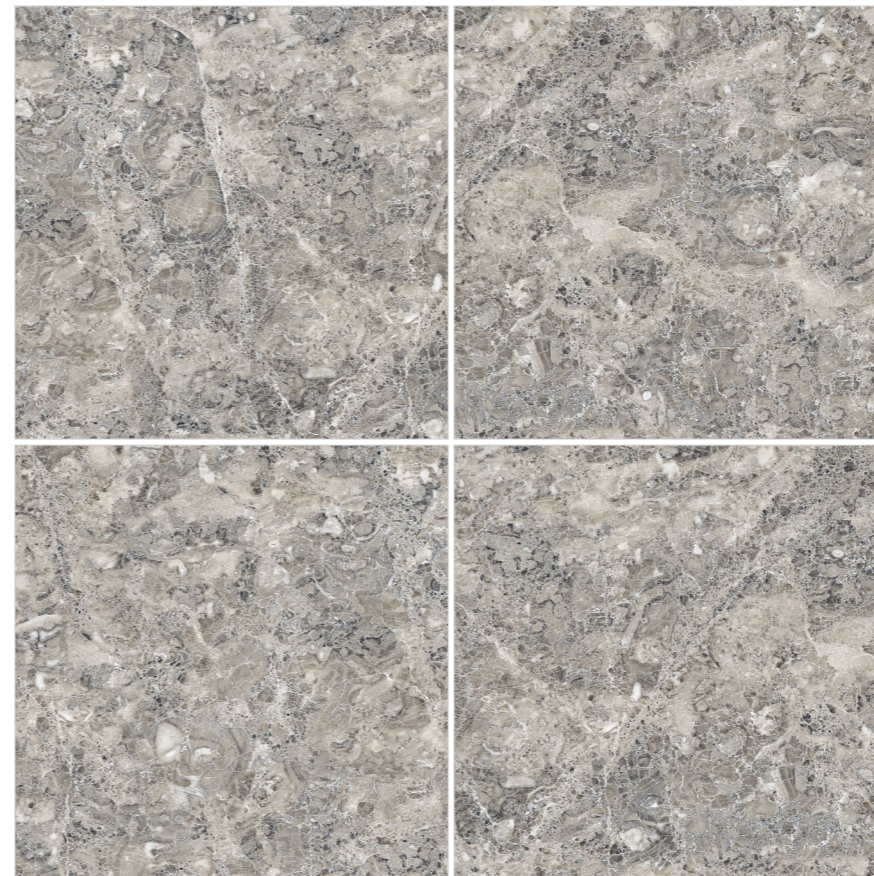

multi
MARBLEOUS | Volume-2
VERSATILE COLOUR MEDLEY

Finish /
Glossy Polished

Colour /
Classic

Tone /
Multiple

Design /
Marble

R-4

Model
EMPERADOR
GREY

▶ 1 Alternative Colour Option