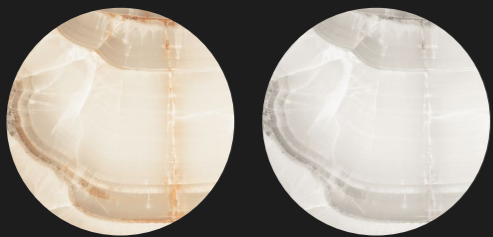

### Technical Characteristics

ABSOLUTE  
WATERPROOF

EASY  
TO CLEAN

ICE & FROST  
RESISTANT

HYGIENIC  
SURFACE

SCRATCH  
RESISTANT

STAIN  
RESISTANT

**600X  
600MM**

**multi**  
**MARBLEOUS** | Volume-2  
VERSATILE COLOUR MEDLEY

Marble / **ANITA**

**Timeless  
Chic**

With graceful veining, Anita marble unveils timeless beauty, elevating interiors with an air of sophistication and natural elegance.