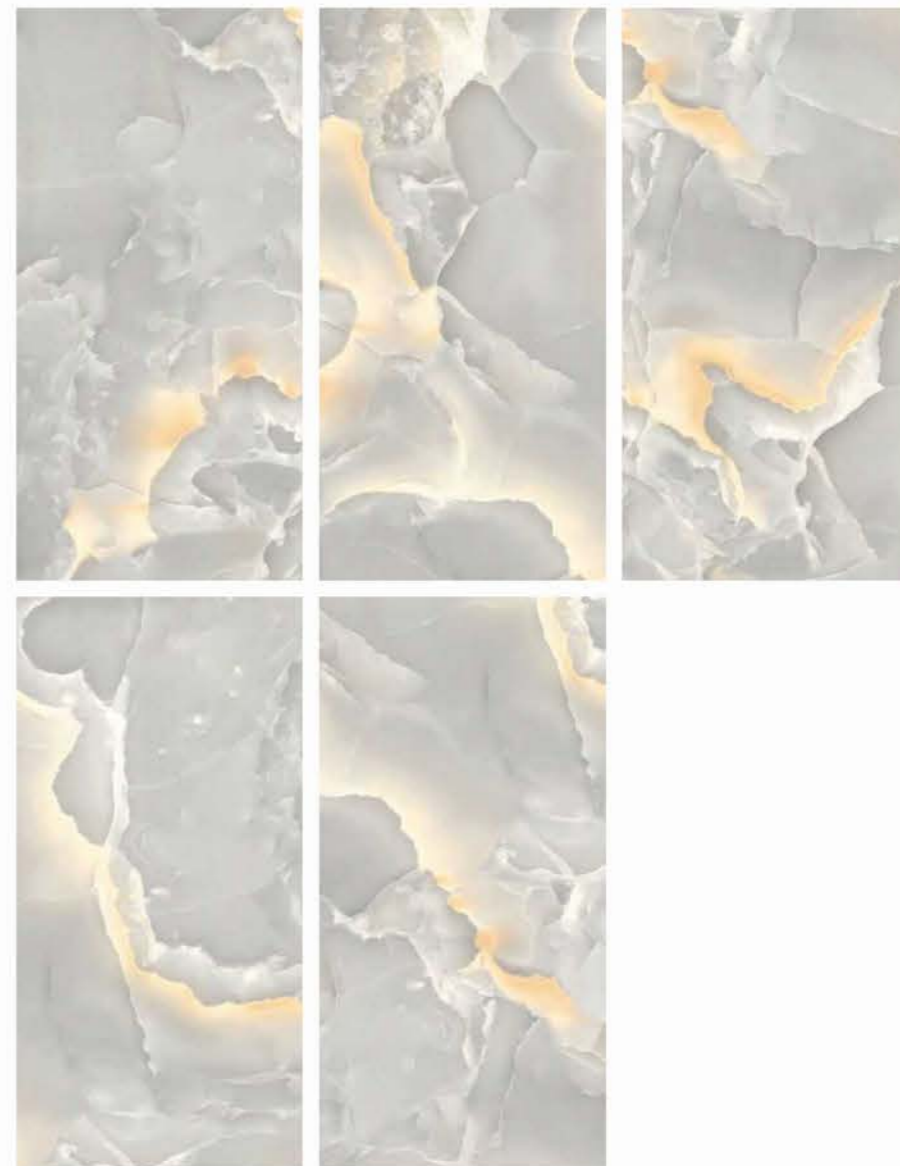

ONYX
COLLECTION

| Size
600x
1200mm

| Surface
Glossy

| Random
05

DALI
ONYX GREY