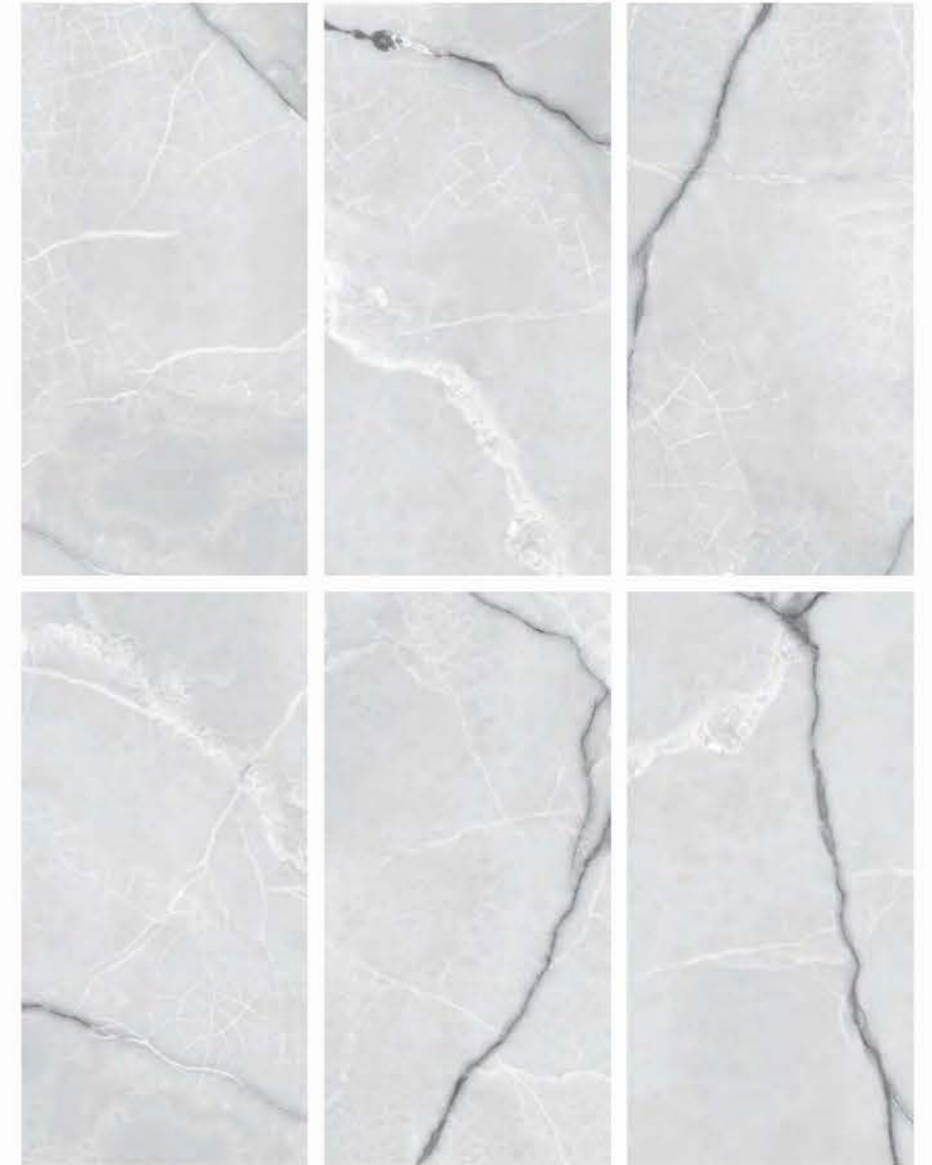

| Surface
Glossy

| Random
06

**COROLINA
ONXY BEIGE**

| Wall & Floor
COROLINA ONYX BEIGE

ONYX
COLLECTION

| Size
600x
1200mm

| Surface
Glossy

| Random
06