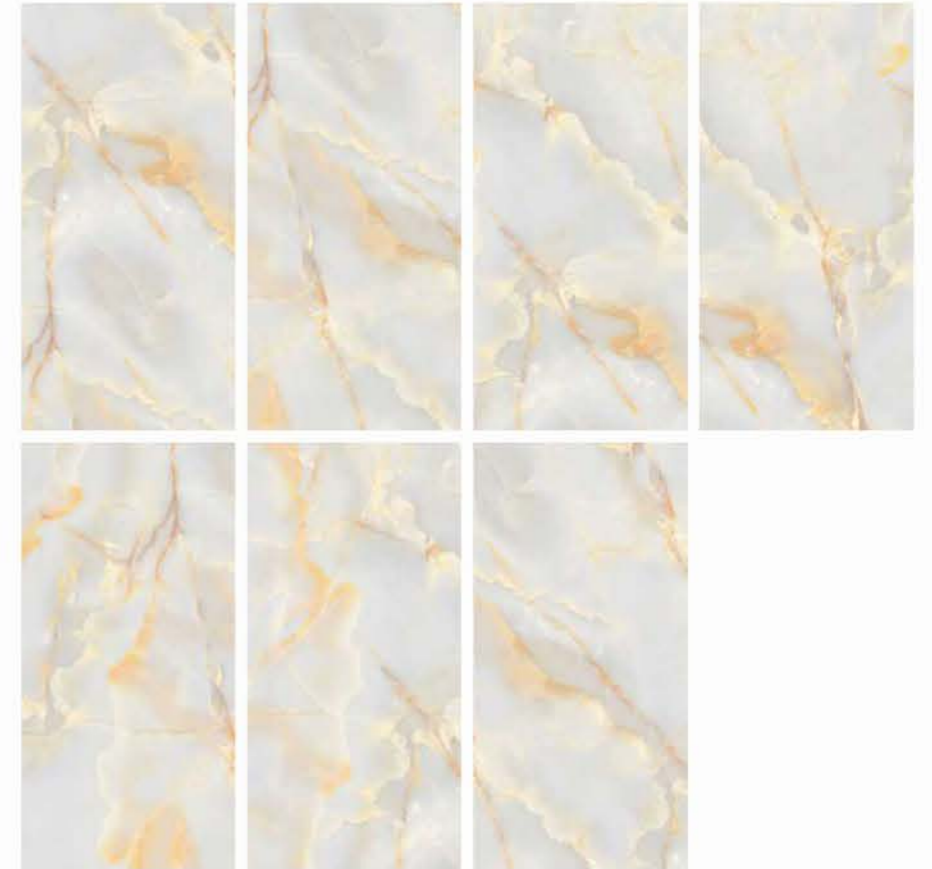

1 Floor
GARNET ONYX BEIGE

ONYX
COLLECTION

ONYX
COLLECTION

| Size
600x
1200mm

| Surface
Glossy

| Random
07

GARNET
ONYX BLUE

1 Floor
GARNET ONYX BLUE