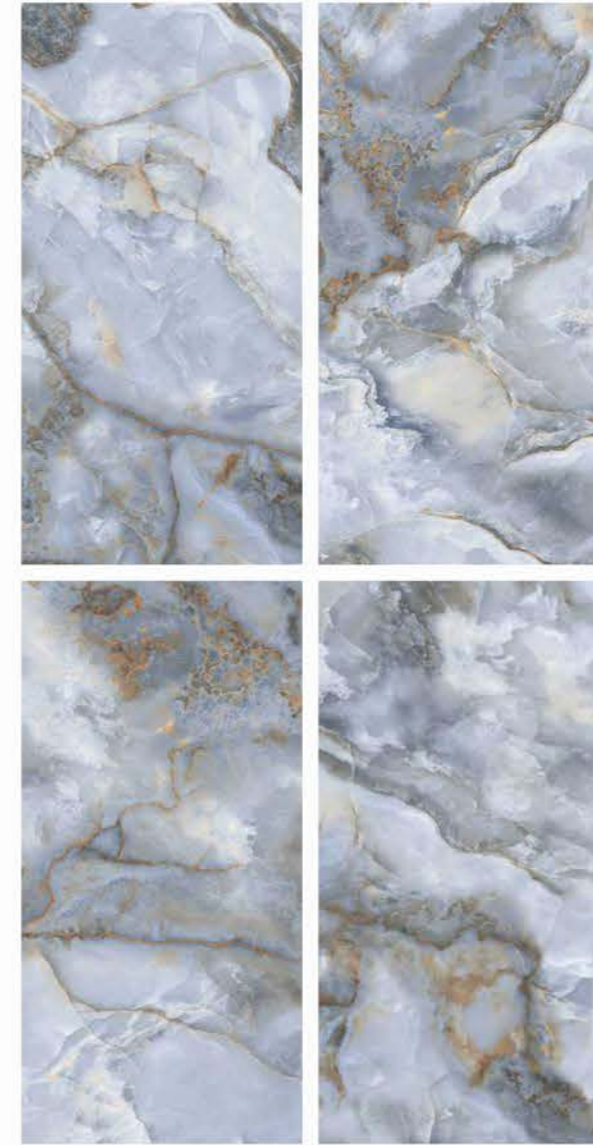

ONYX
COLLECTION

| Size
600x
1200mm

| Surface
Glossy

| Random
04

**BRONZE
ONYX BLUE**