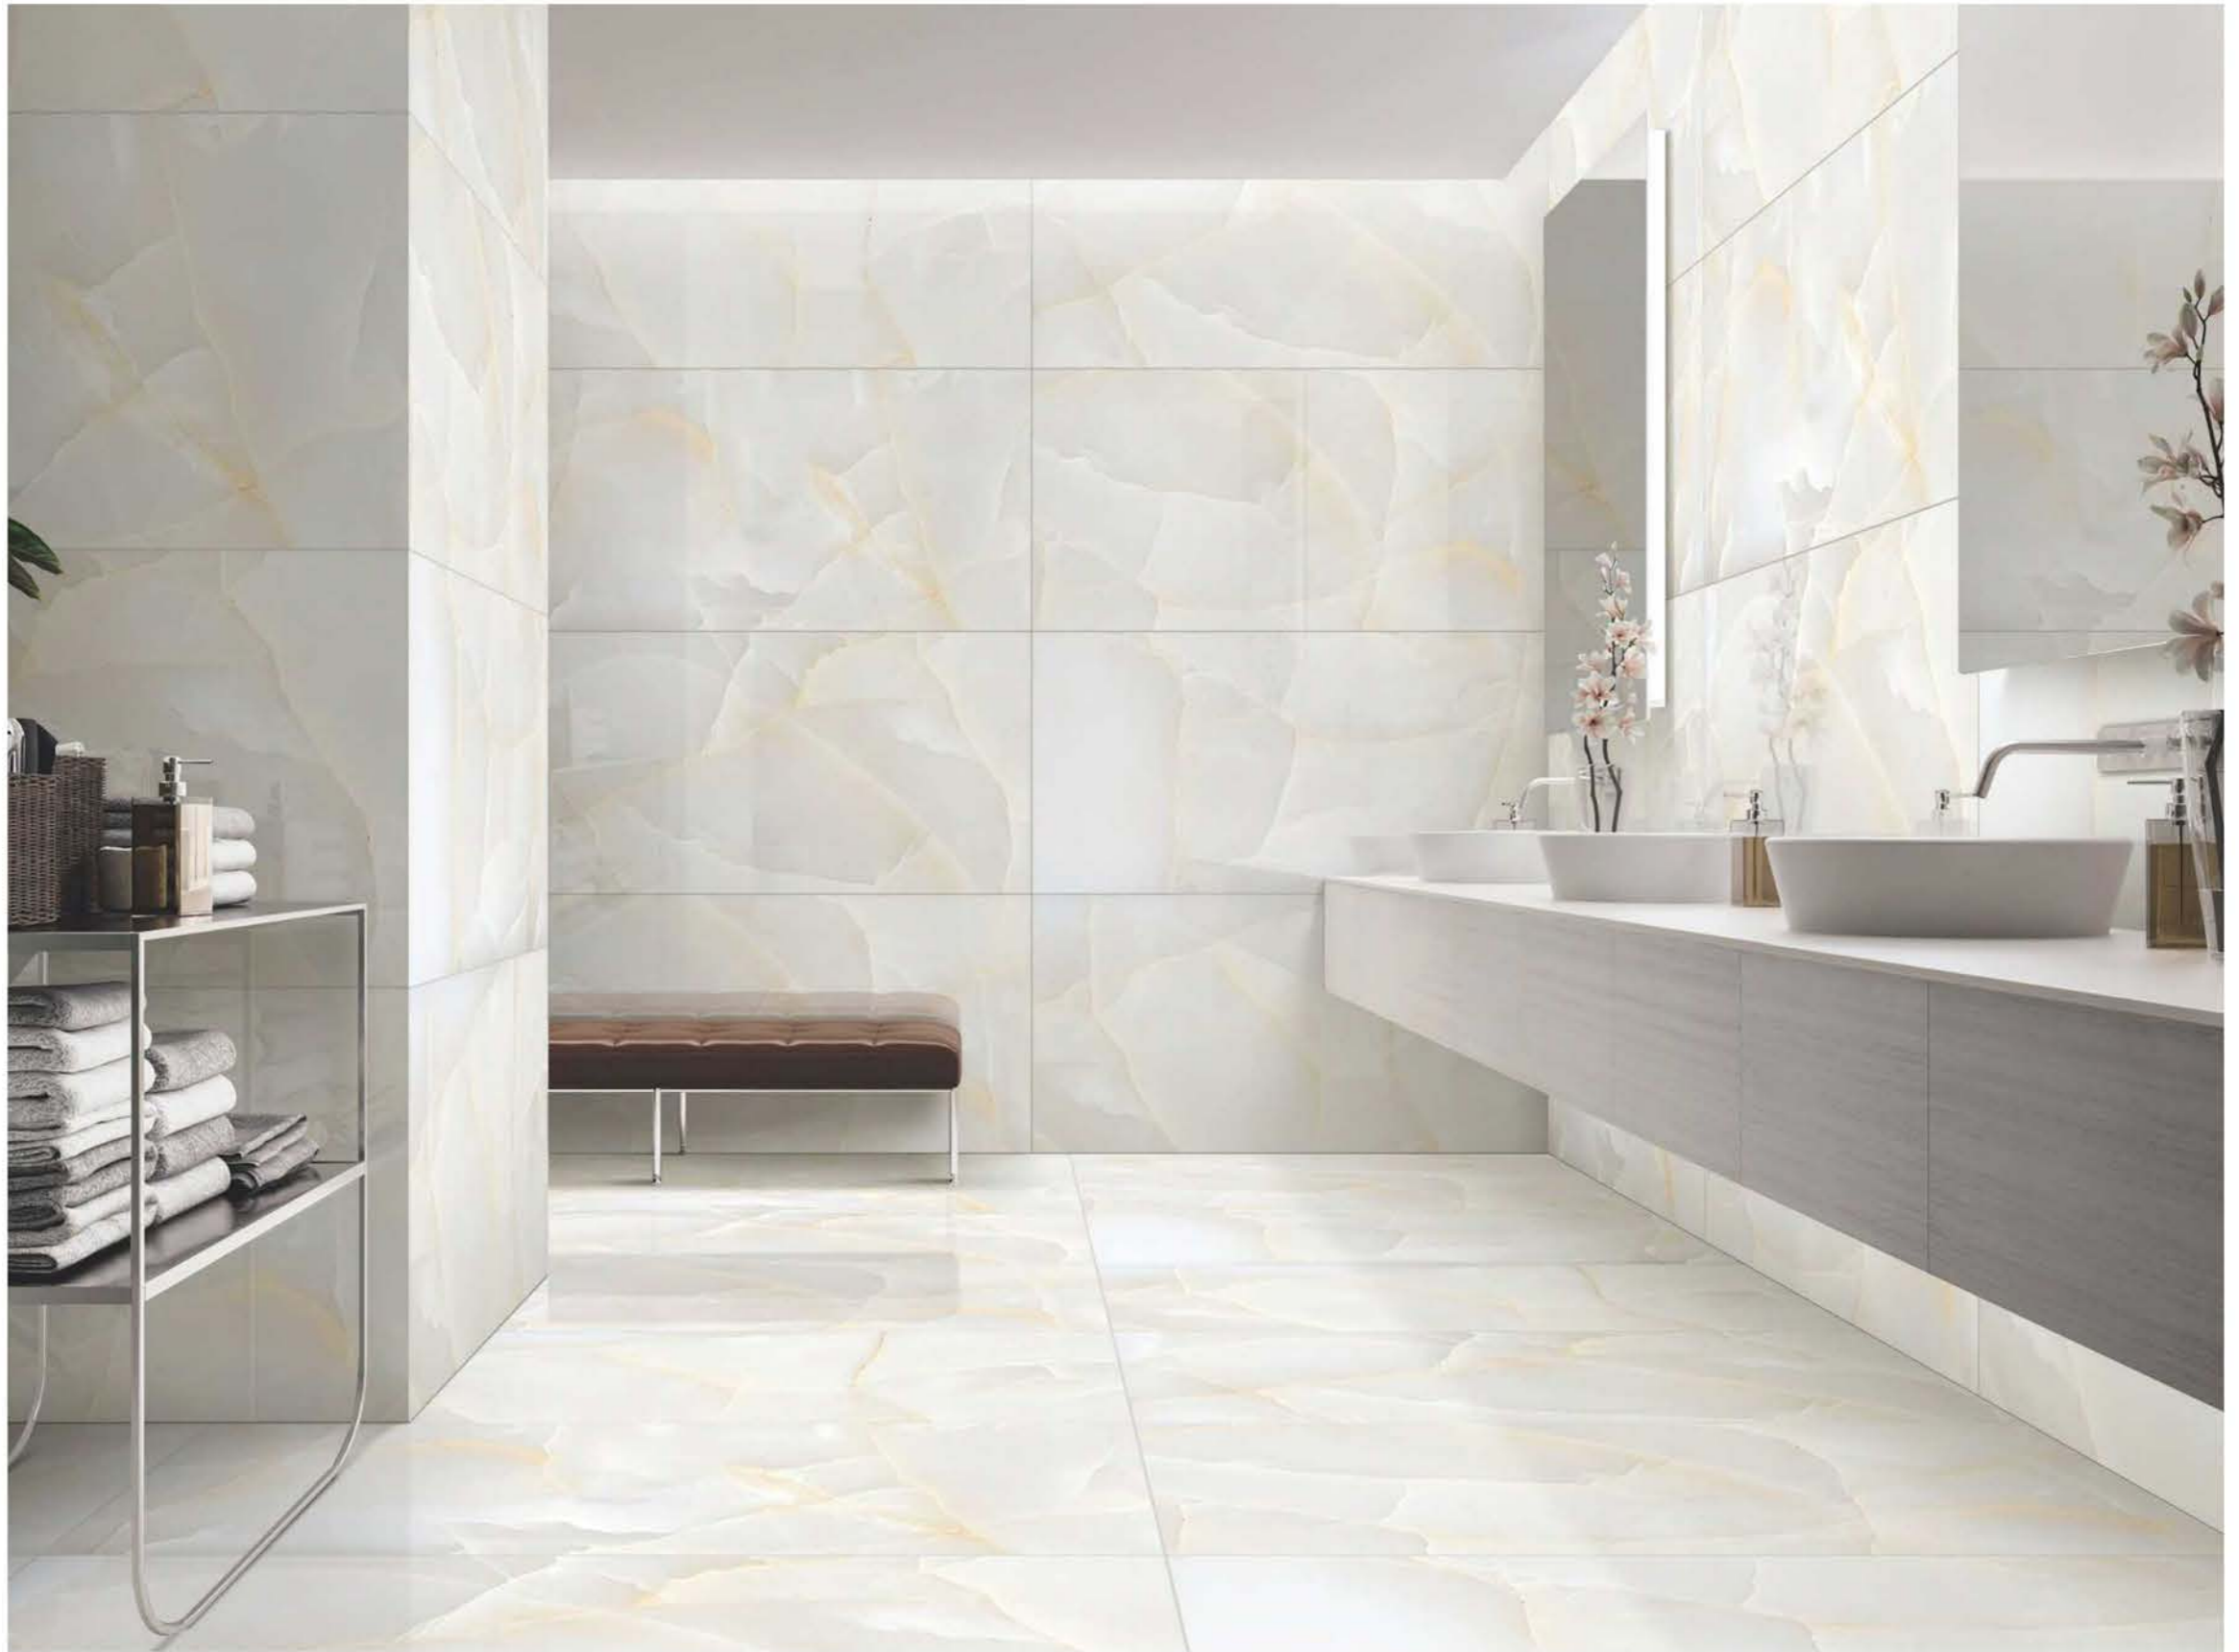

**FANTASTIC
ONYX BEIGE**

1 Floor
FANTASTIC ONYX BEIGE

ONYX
COLLECTION

| Size
600x
1200mm

| Surface
Glossy

| Random
06

**FANTASTIC
ONYX LIGHT**

| Wall & Floor
FANTASTIC ONYX LIGHT