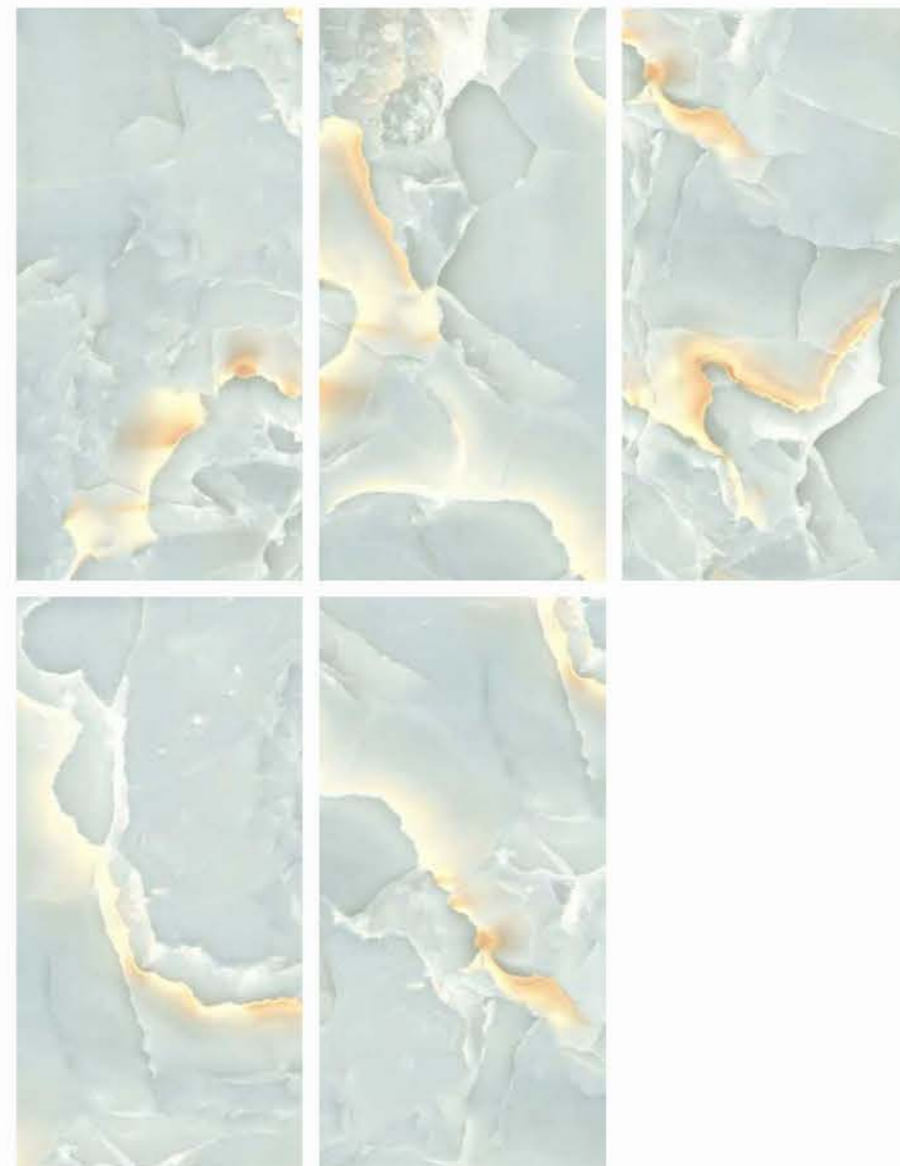

ONYX
COLLECTION

| Size
600x
1200mm

| Surface
Glossy

| Random
05

DALI
ONYX AQUA