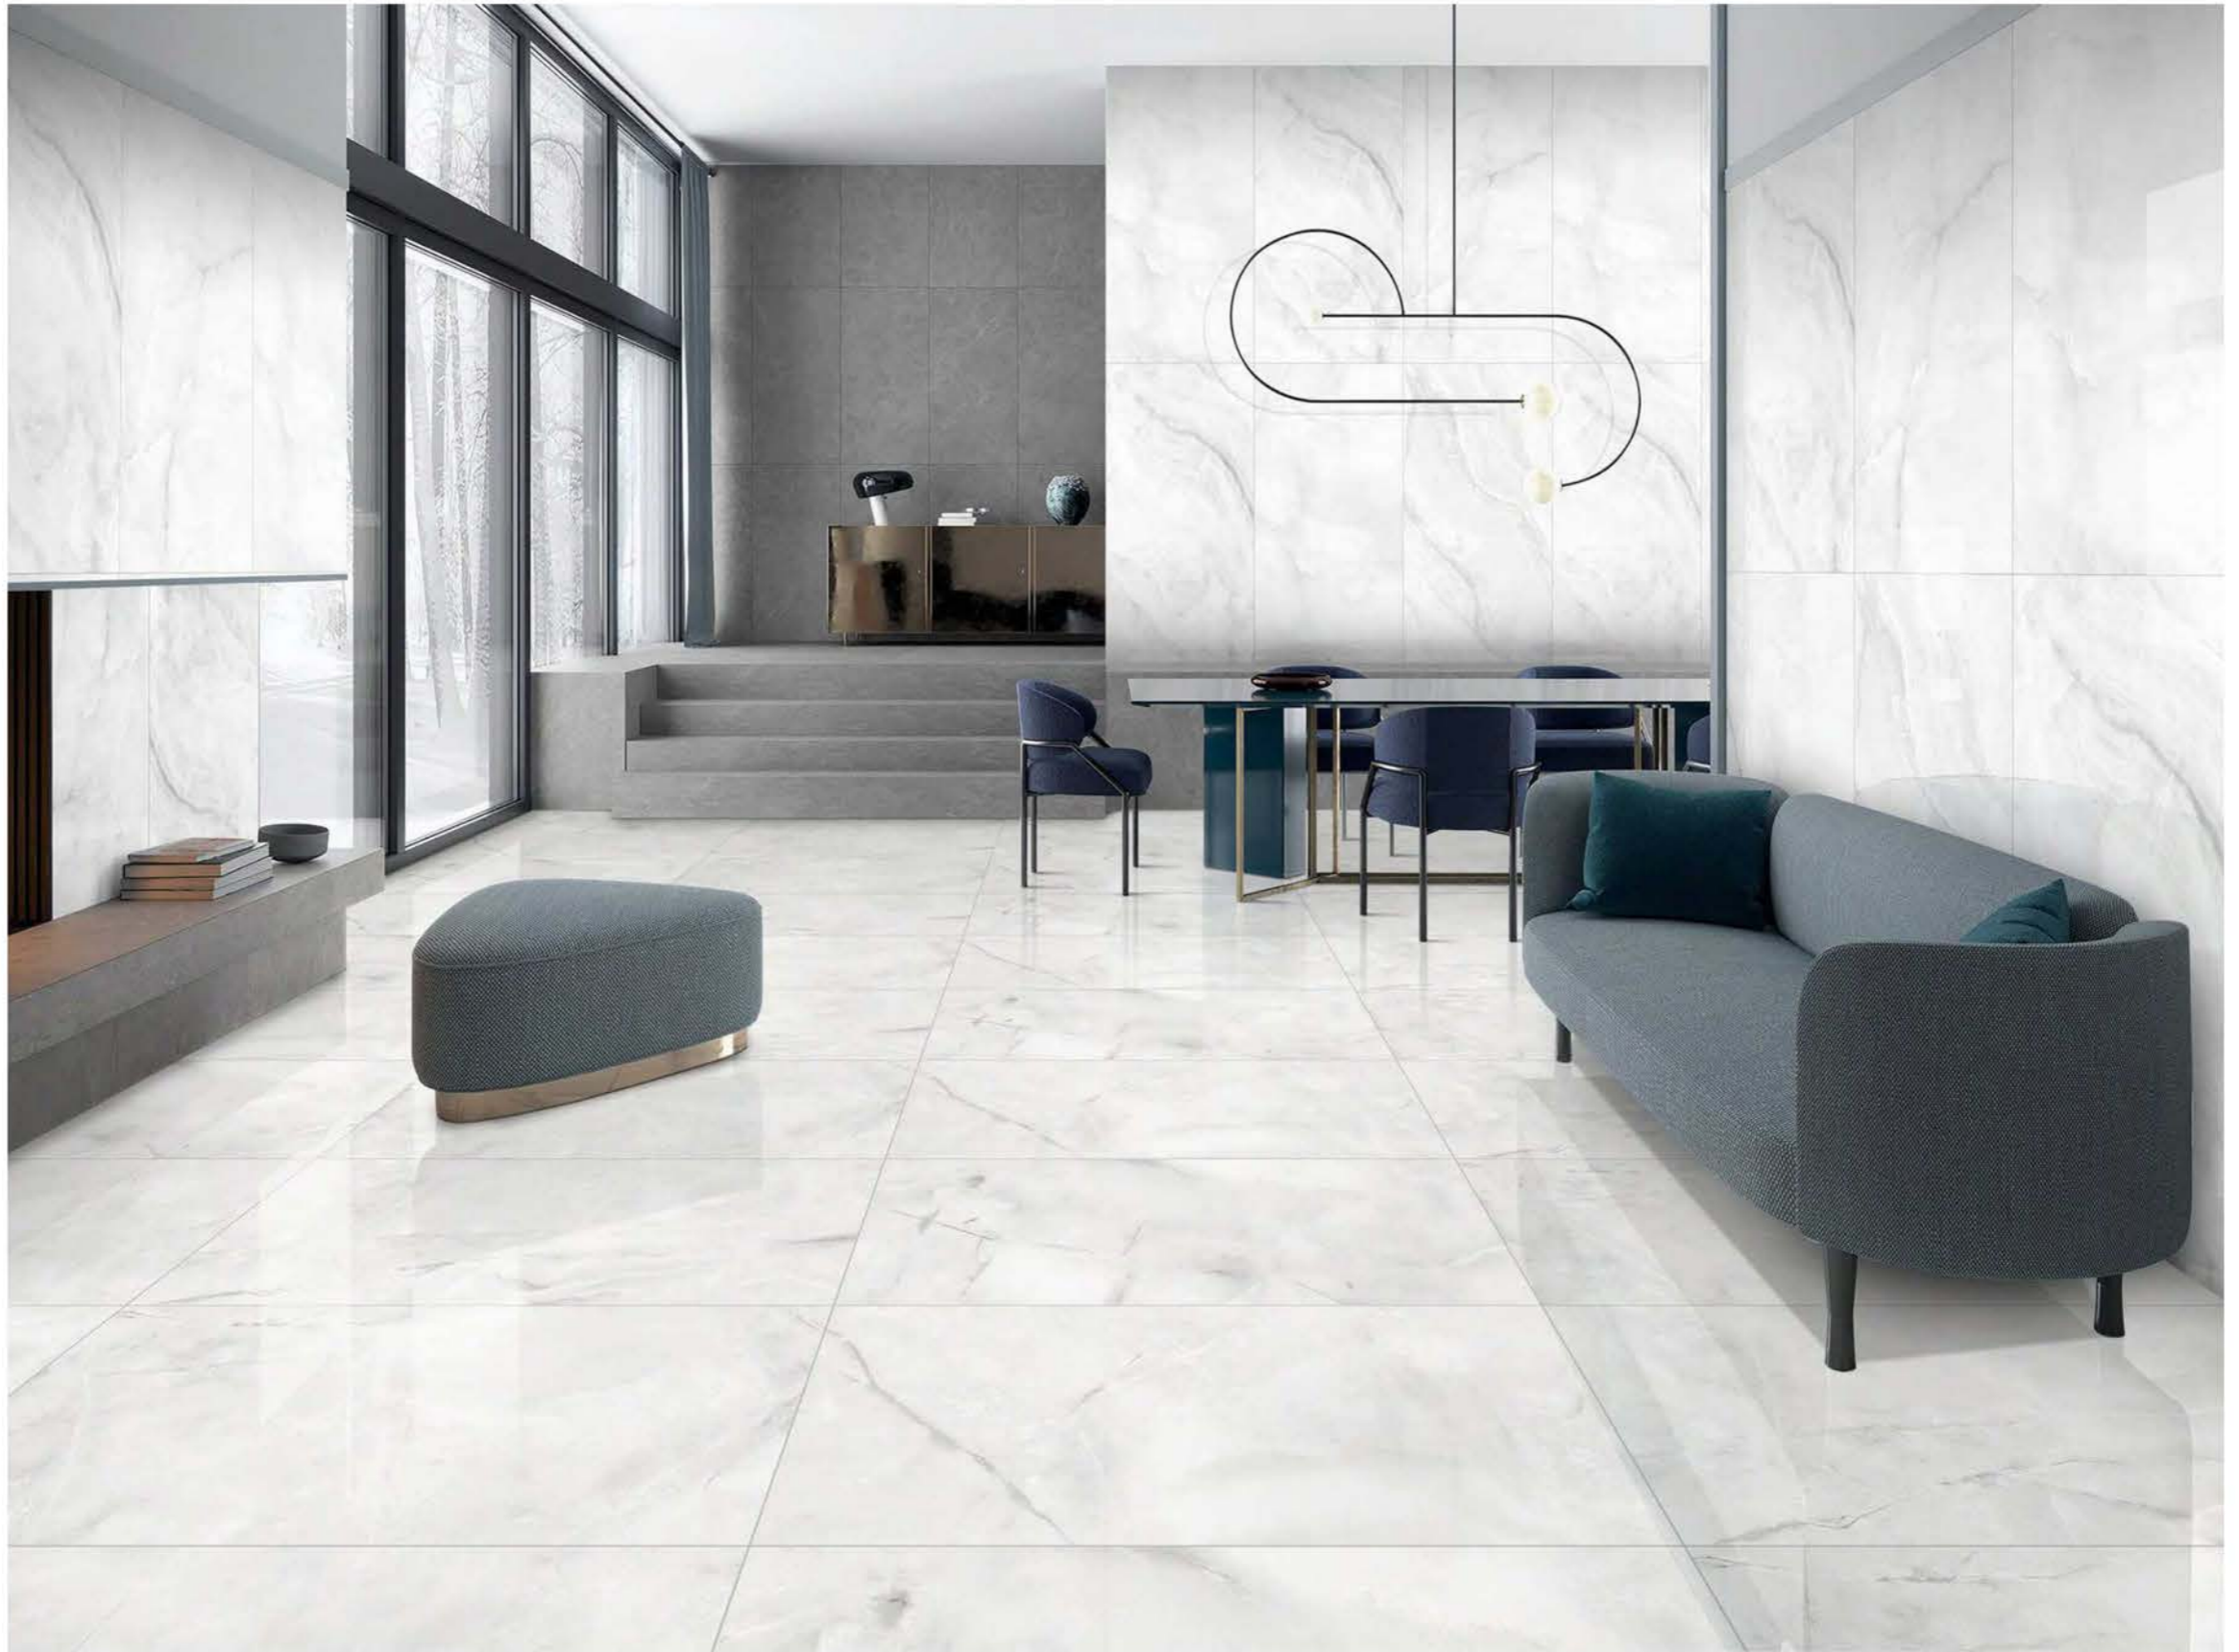

| Wall & Floor
ONIDA ONYX WHITE

ONYX
COLLECTION