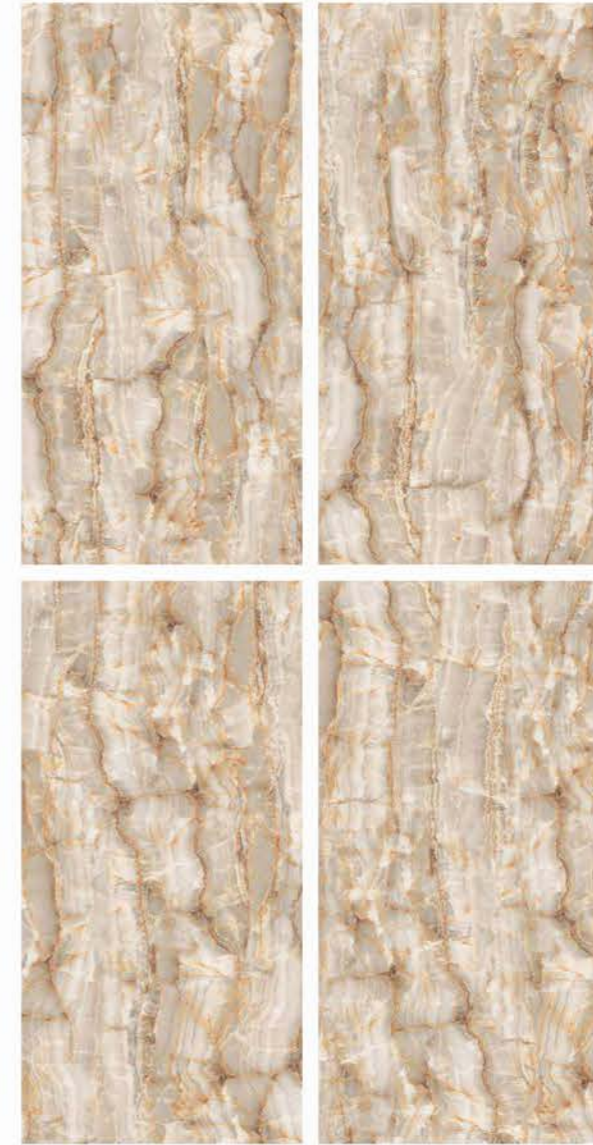

ONYX
COLLECTION

| Size
600x
1200mm

| Surface
Glossy

| Random
04

SELENA
ONYX BROWN