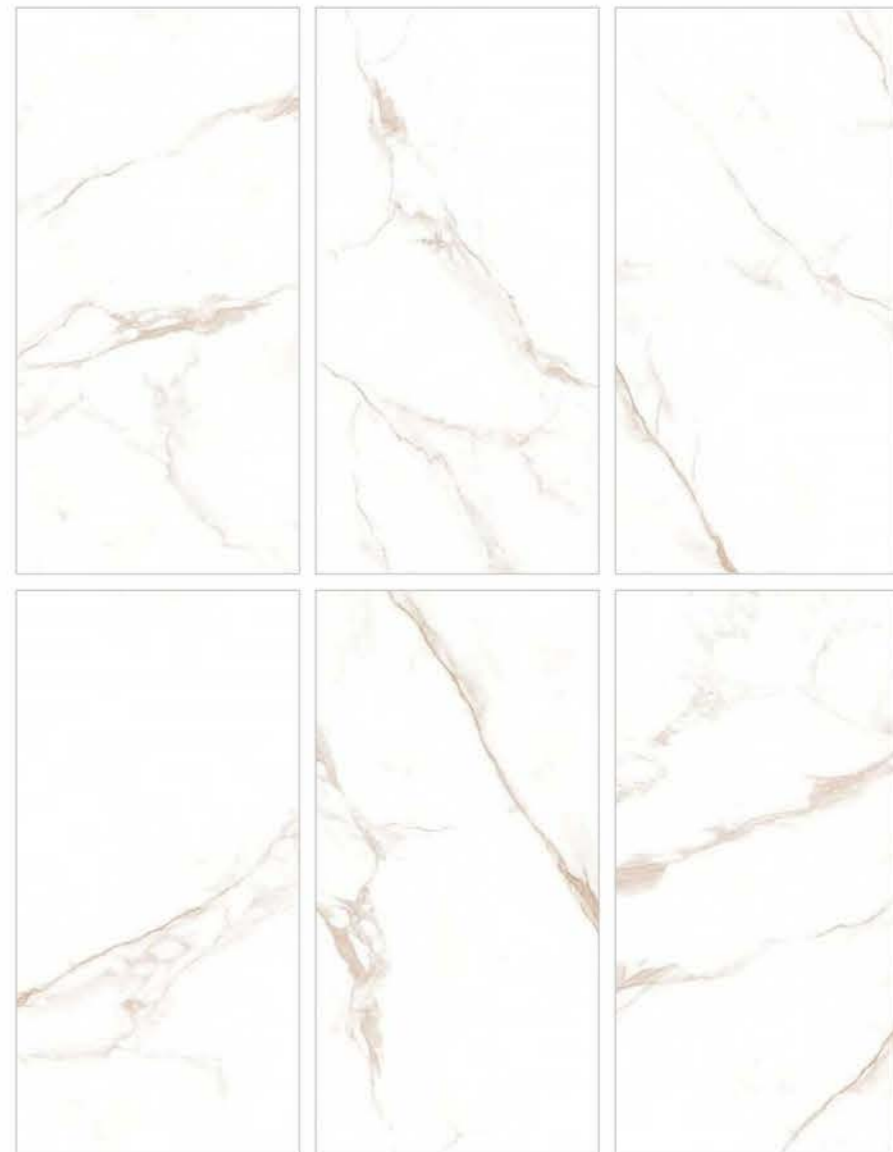

SATUARIO

COLLECTION

| Size
600x
1200mm

| Surface
Glossy

| Random
06

**BARI
BIANCO**