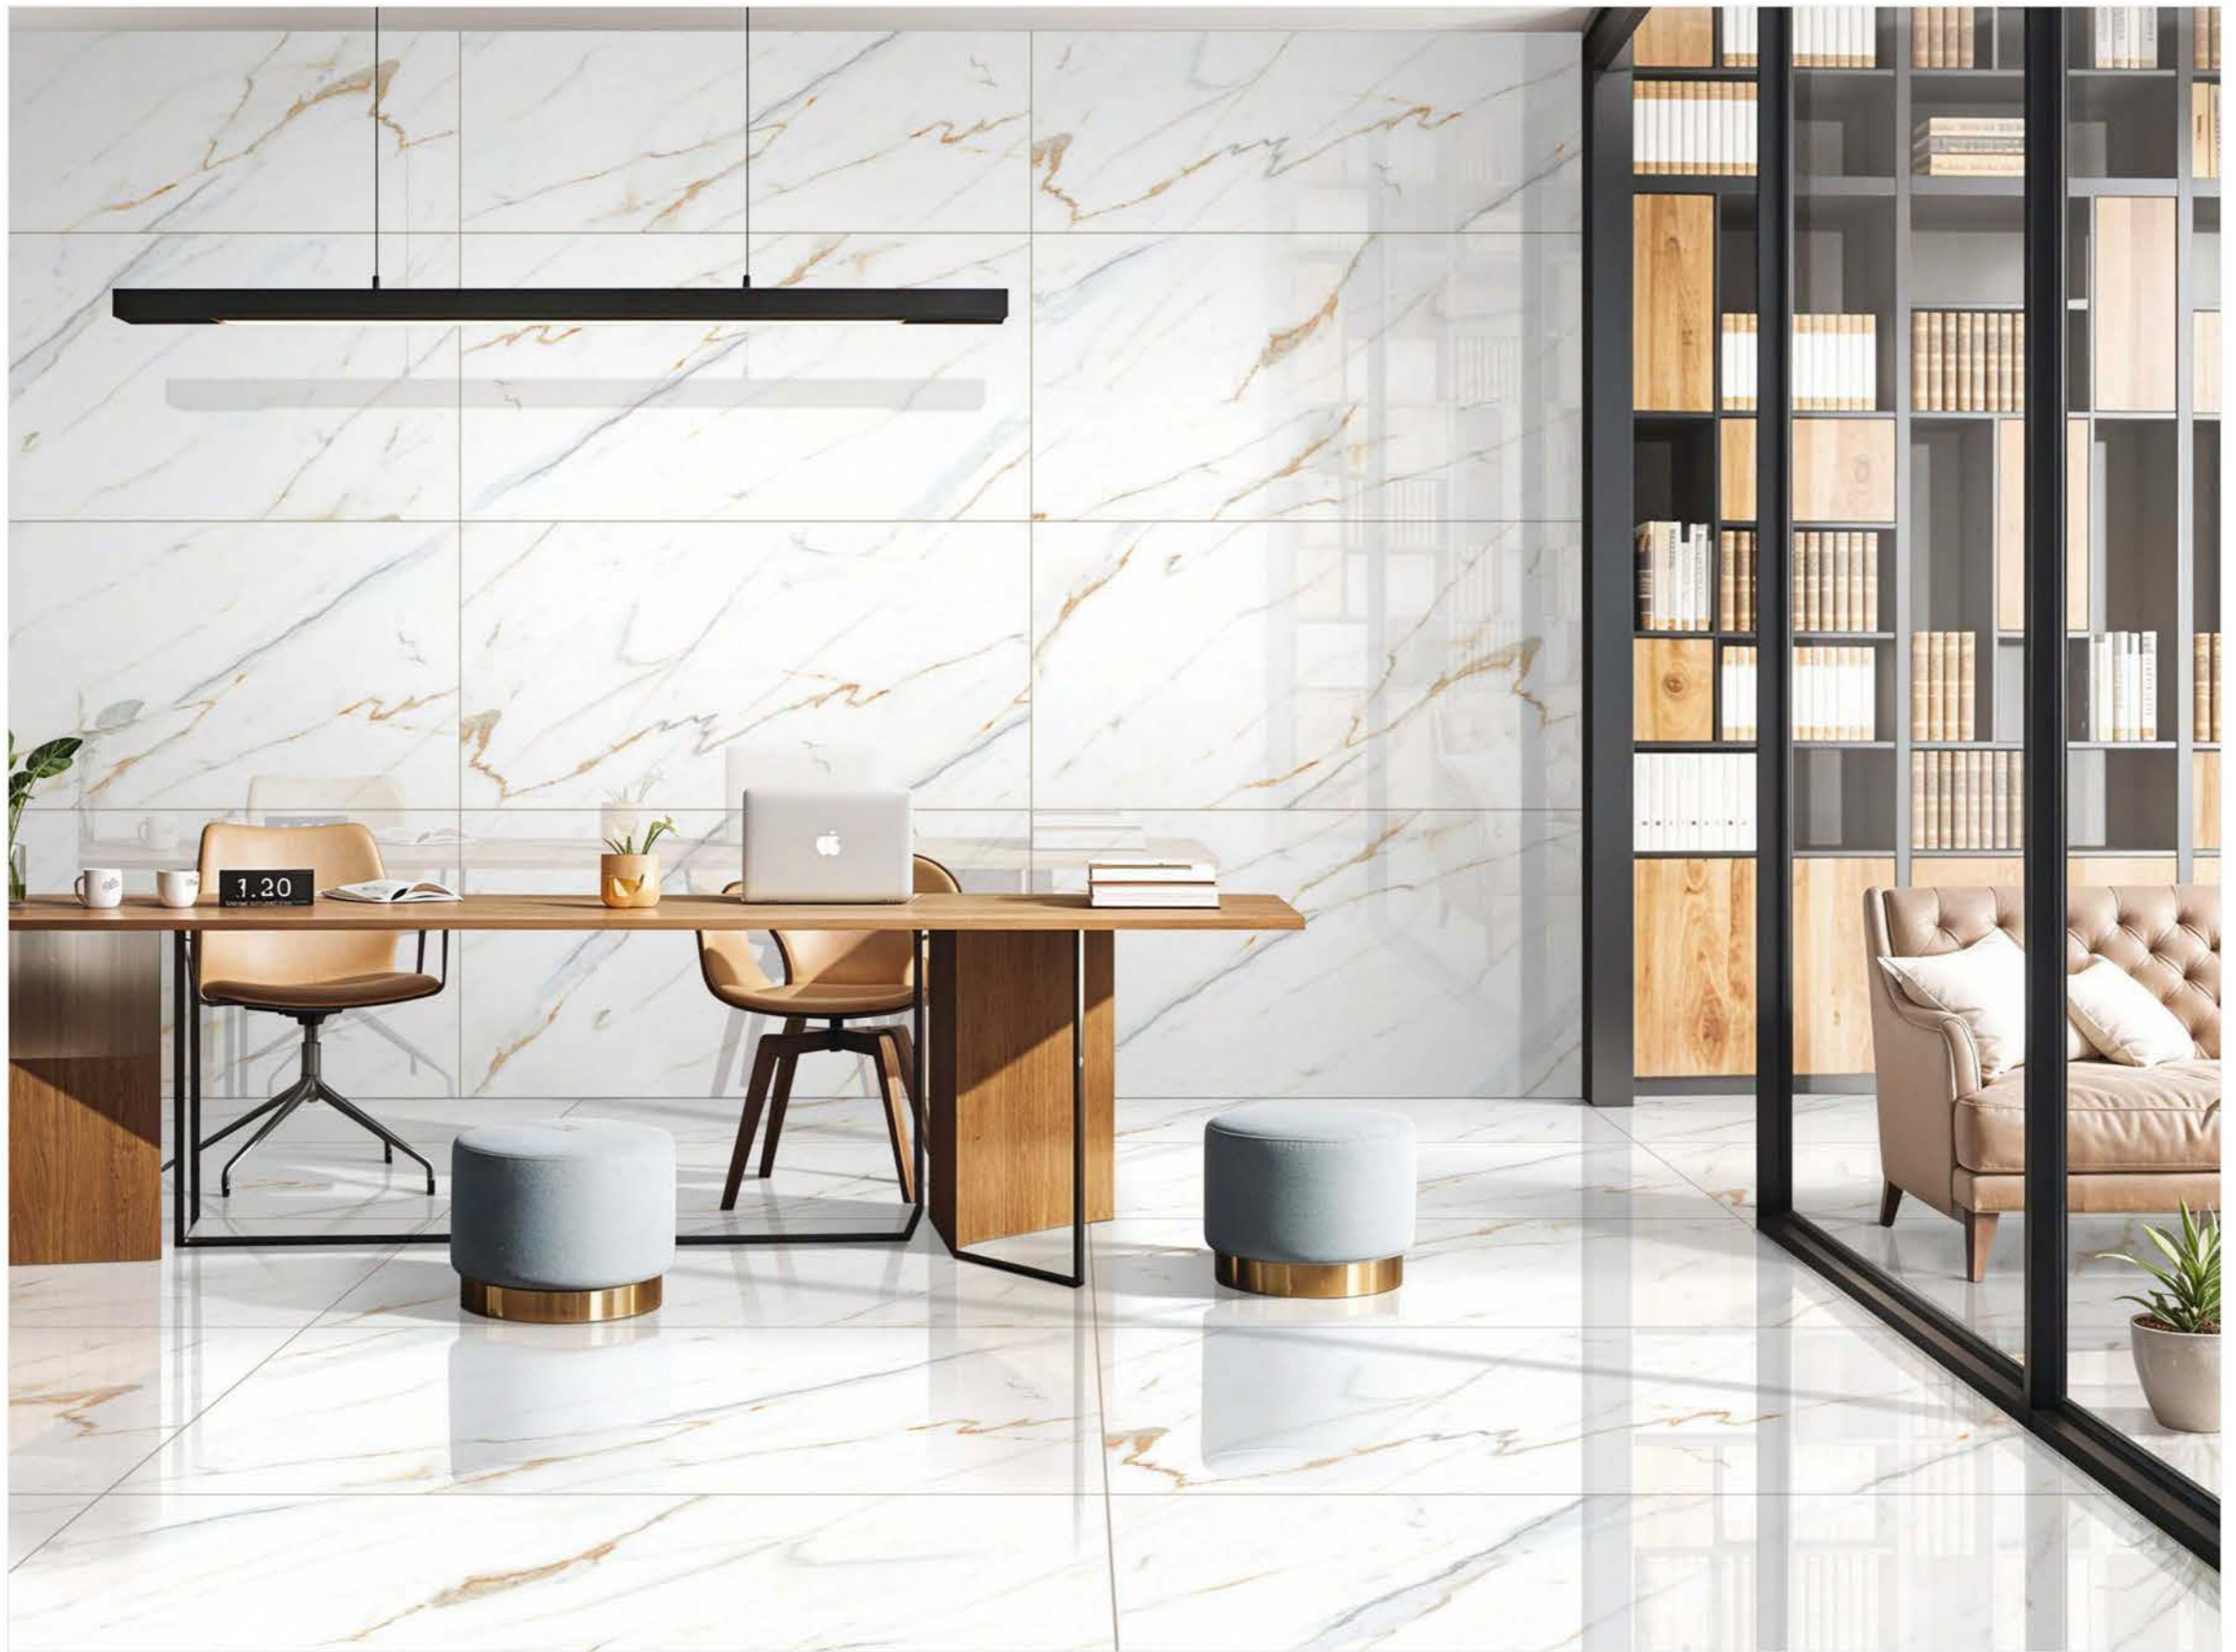

| Wall & Floor
ESCLATE SATUVARIO

SATUVARIO
COLLECTION