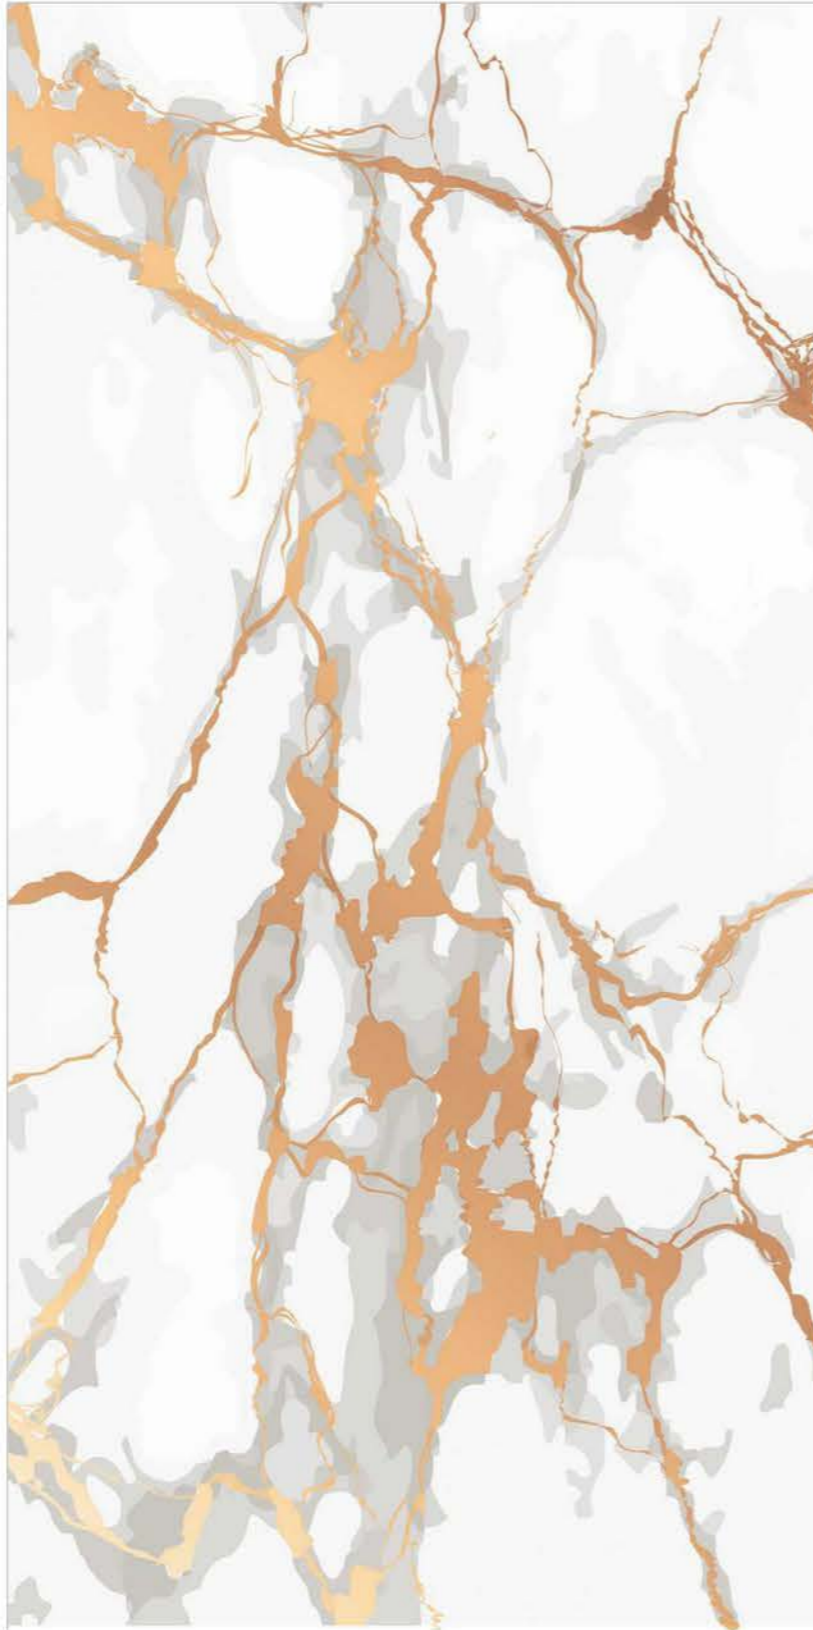

SATUARIO
COLLECTION

| Size
600x
1200mm

| Surface
Glossy

| Random
04

**ELETTRIC
WHITE**