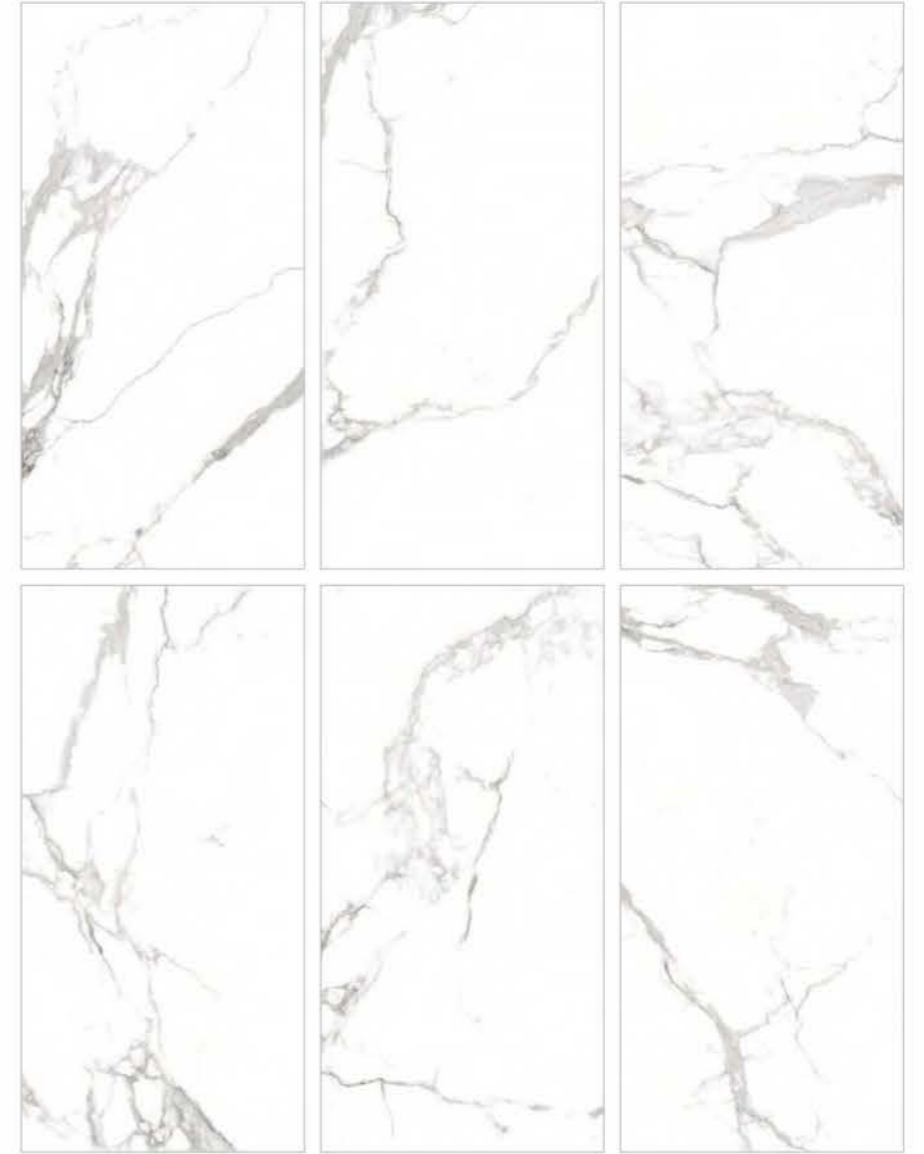

SATUARIO
COLLECTION

| Size
600x
1200mm

| Surface
Glossy

| Random
06

**ENIGMA
WHITE**