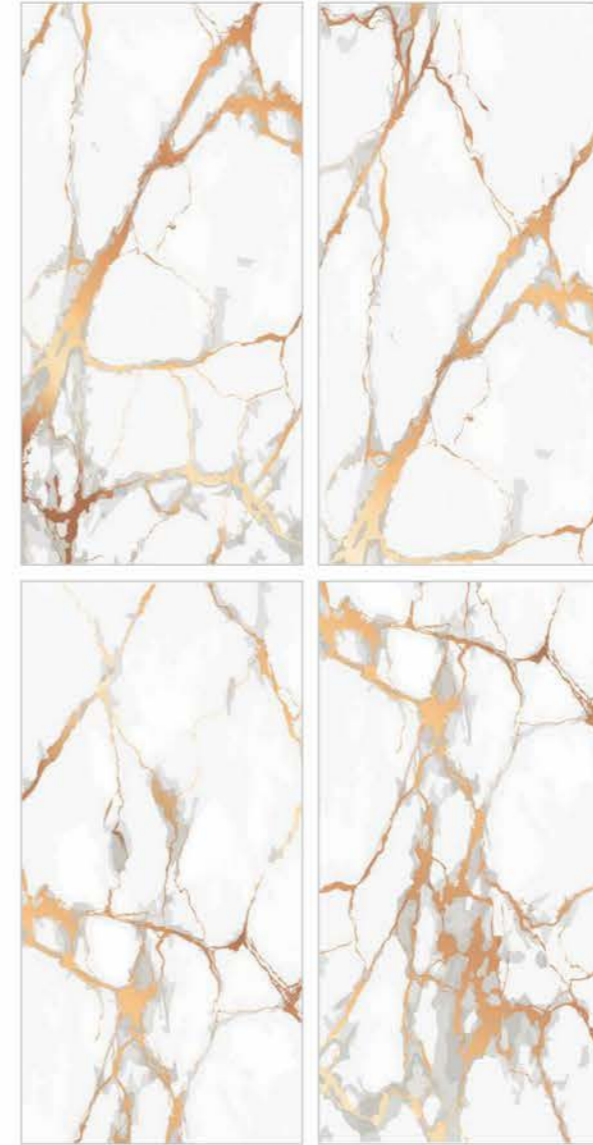

SATUARIO
COLLECTION

| Size
600x
1200mm

| Surface
Glossy

| Random
04

**ELETTRIC
WHITE**