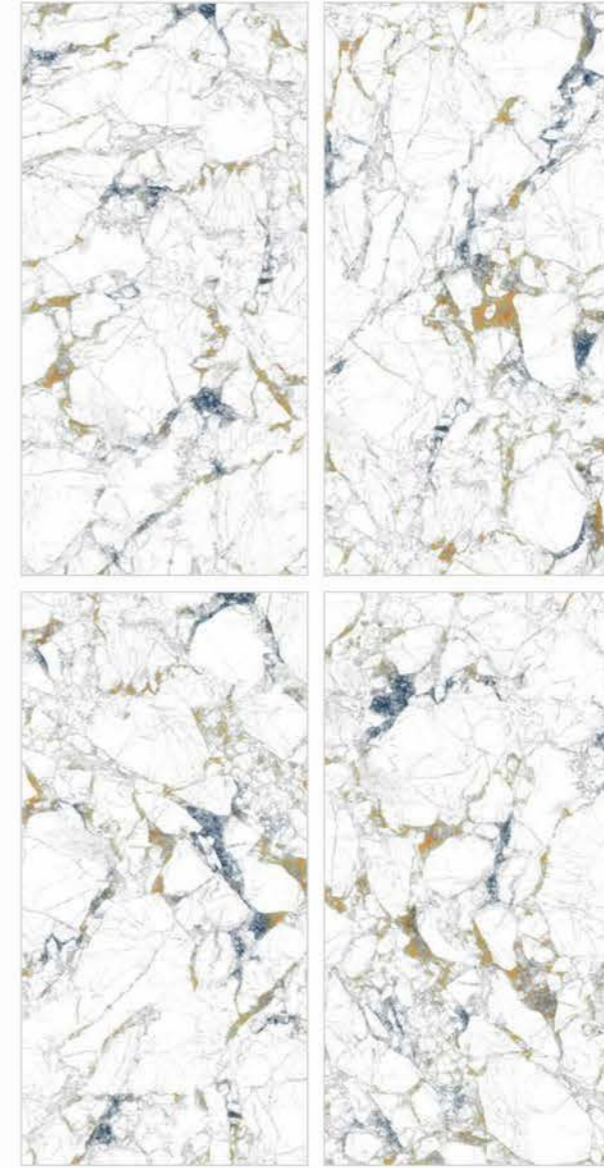

COLOUR MARBLE COLLECTION

| Size
600x
1200mm

| Surface
Glossy

| Random
04

PULIDO