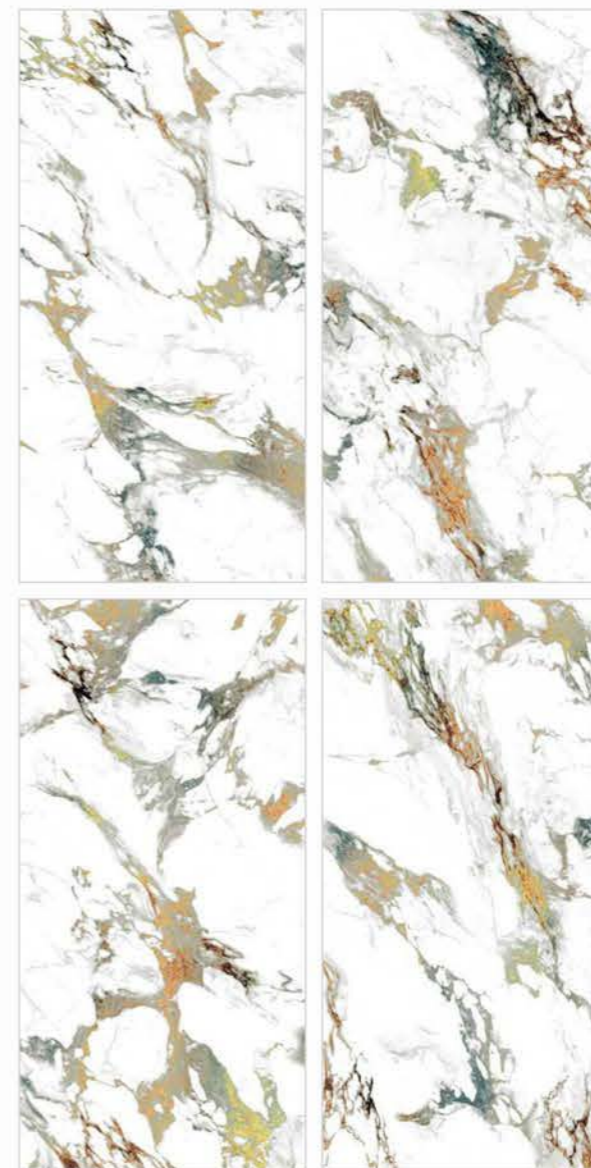

COLOUR MARBLE COLLECTION

| Size
600x
1200mm

| Surface
Glossy

| Random
04

**MOSTER
NATURAL**