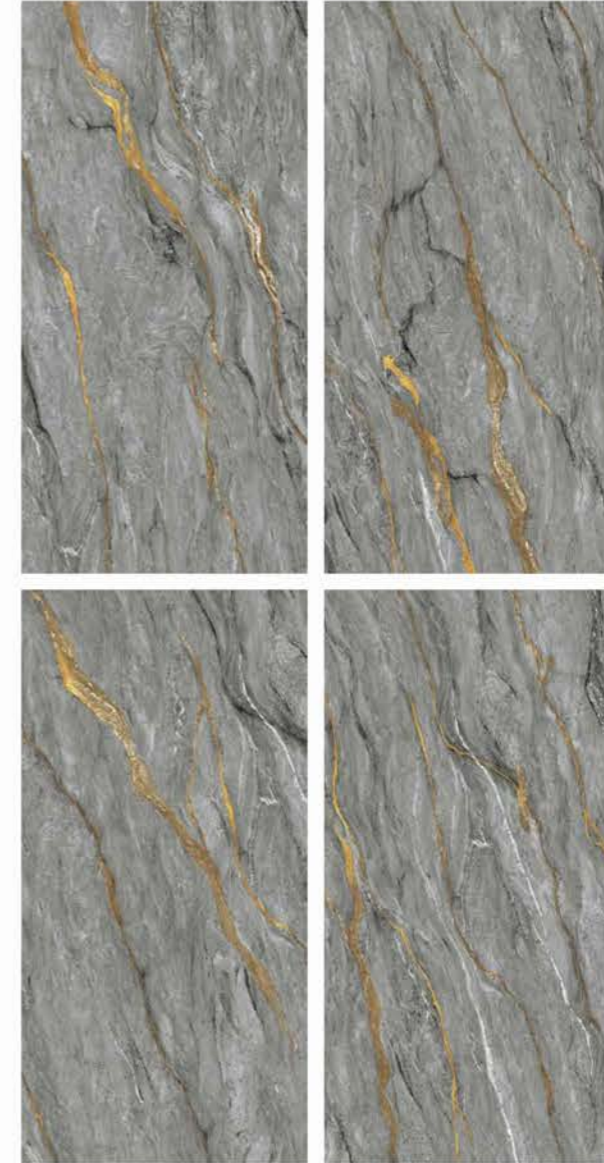

COLOUR
MARBLE
COLLECTION

| Size
600x
1200mm

| Surface
Glossy

| Random
04

**GLOVANI
DARK GREY**