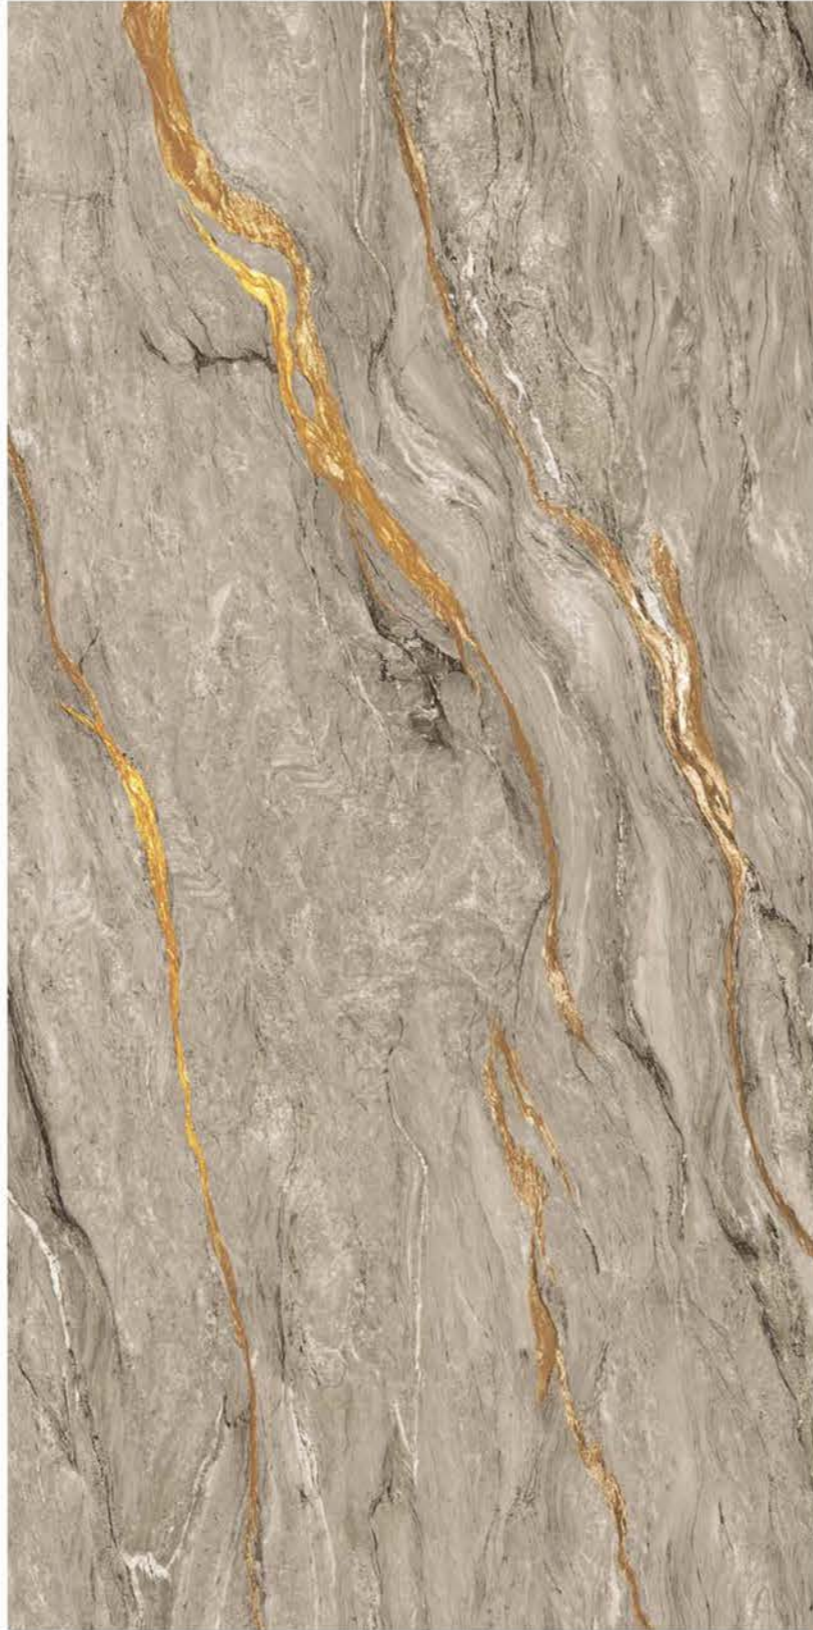

COLOUR MARBLE COLLECTION

| Size
600x
1200mm

| Surface
Glossy

| Random
04

**GLOVANI
CHOCO**