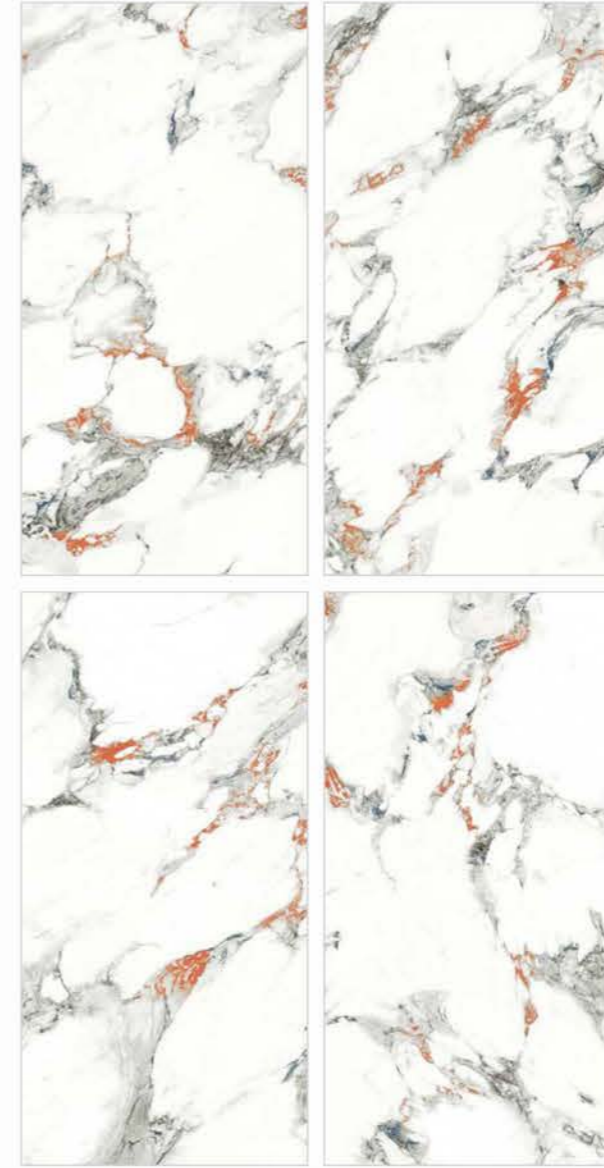

| Wall & Floor
CEZER GOLD

COLOUR
MARBLE
COLLECTION

COLOUR MARBLE COLLECTION

| Size
600x
1200mm

| Surface
Glossy

| Random
04

**CEZER
RED**

| Wall & Floor
CEZER RED