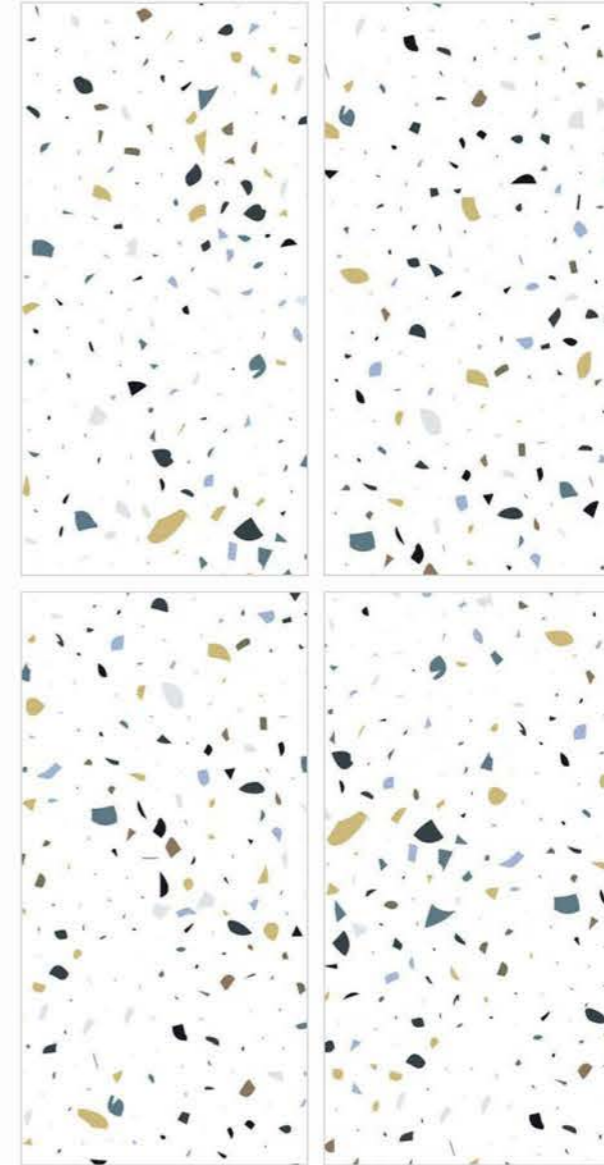

COLOUR MARBLE COLLECTION

| Size
600x
1200mm

| Surface
Glossy

| Random
04

**WHITE
SPARKLE**