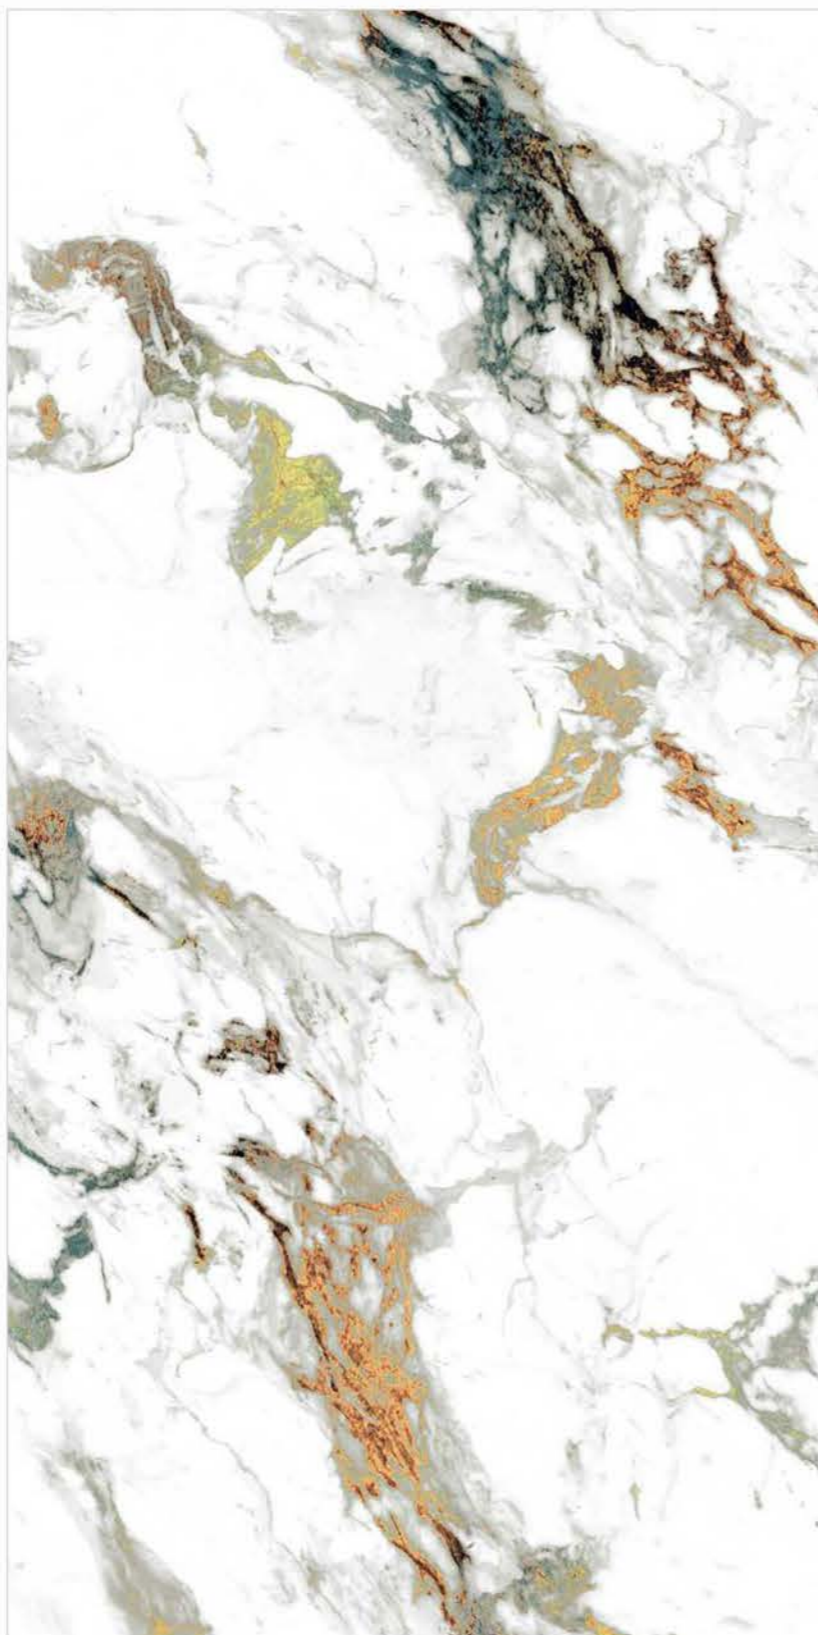

COLOUR MARBLE COLLECTION

| Size
600x
1200mm

| Surface
Glossy

| Random
04

**MOSTER
NATURAL**