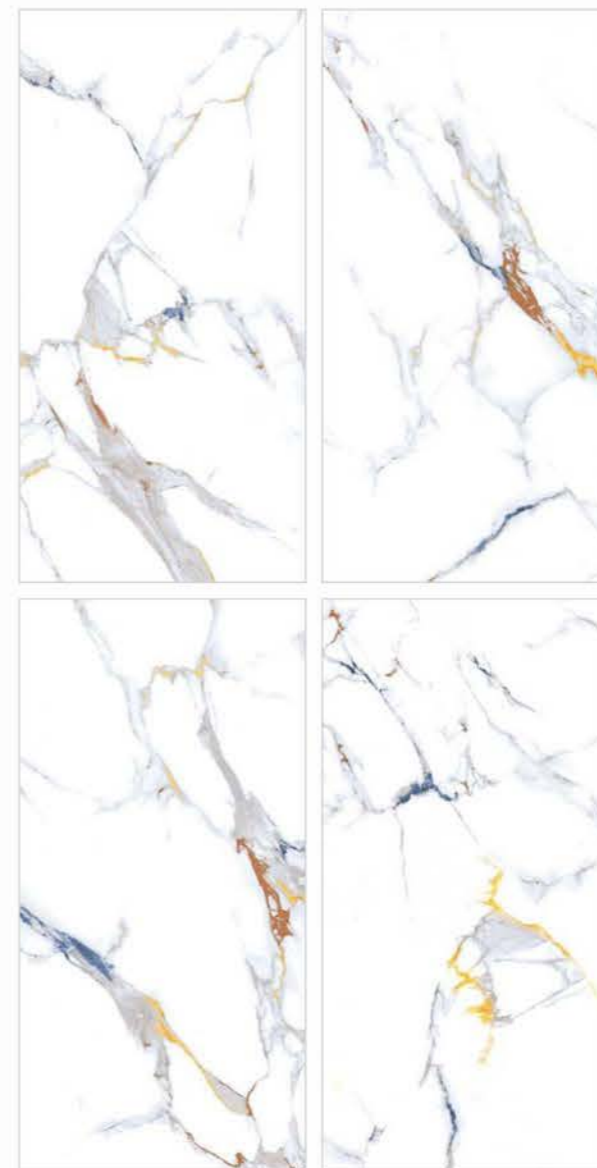

COLOUR MARBLE COLLECTION

| Size
600x
1200mm

| Surface
Glossy

| Random
04

PROVENZA