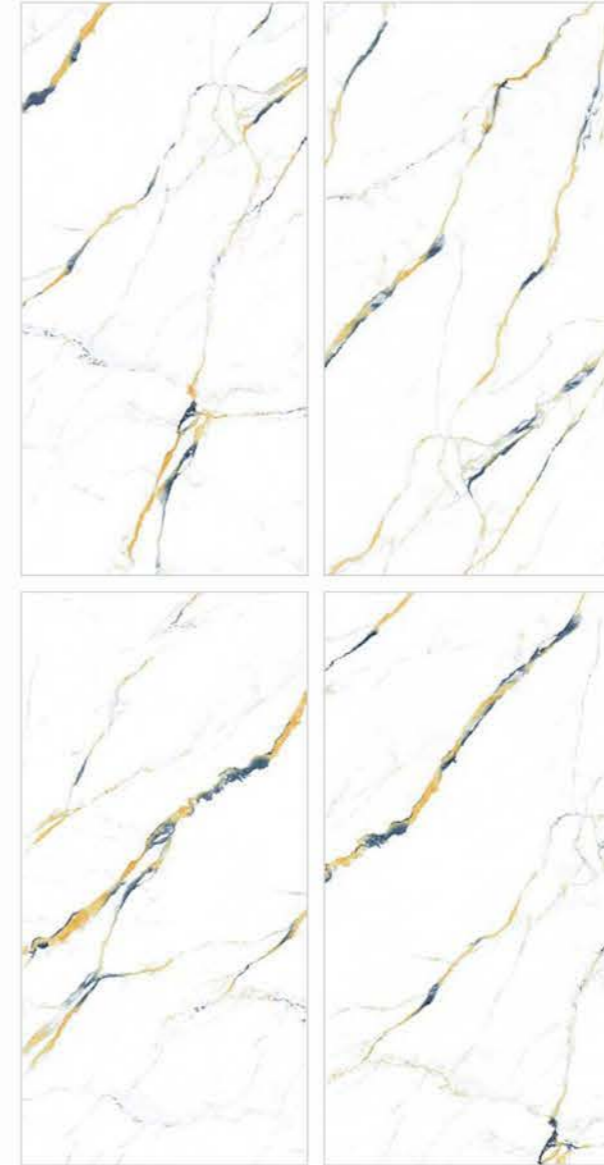

COLOUR MARBLE COLLECTION

| Size
600x
1200mm

| Surface
Glossy

| Random
04

AMAZE