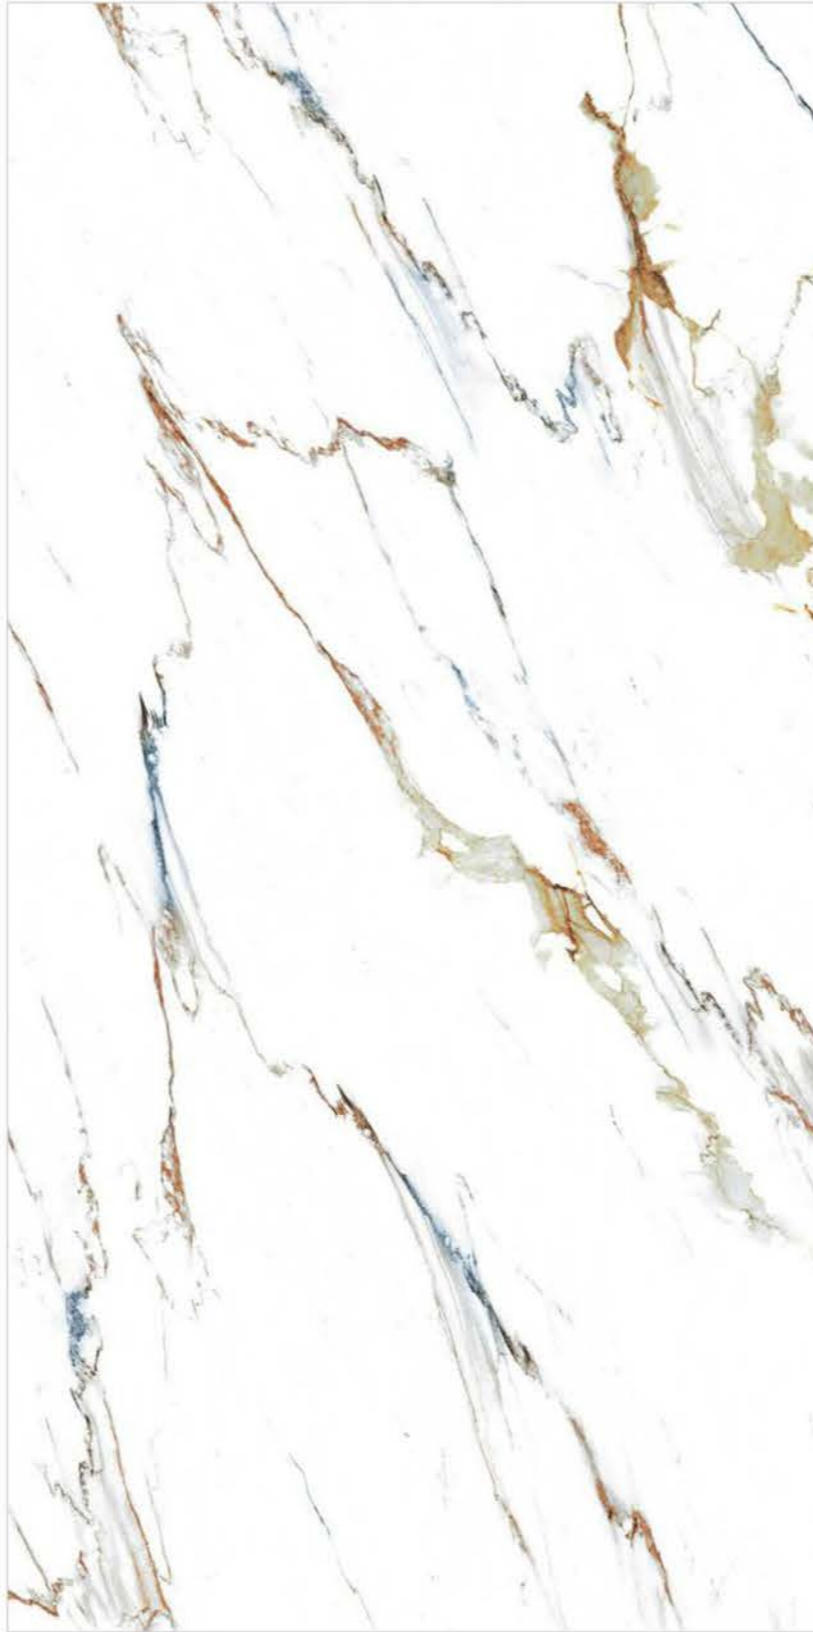

| Random
04

**WHITE
SPARKLE**

| Wall & Floor
WHITE SPARKLE

COLOUR
MARBLE
COLLECTION

COLOUR MARBLE COLLECTION

| Size
600x
1200mm

| Surface
Glossy

| Random
04