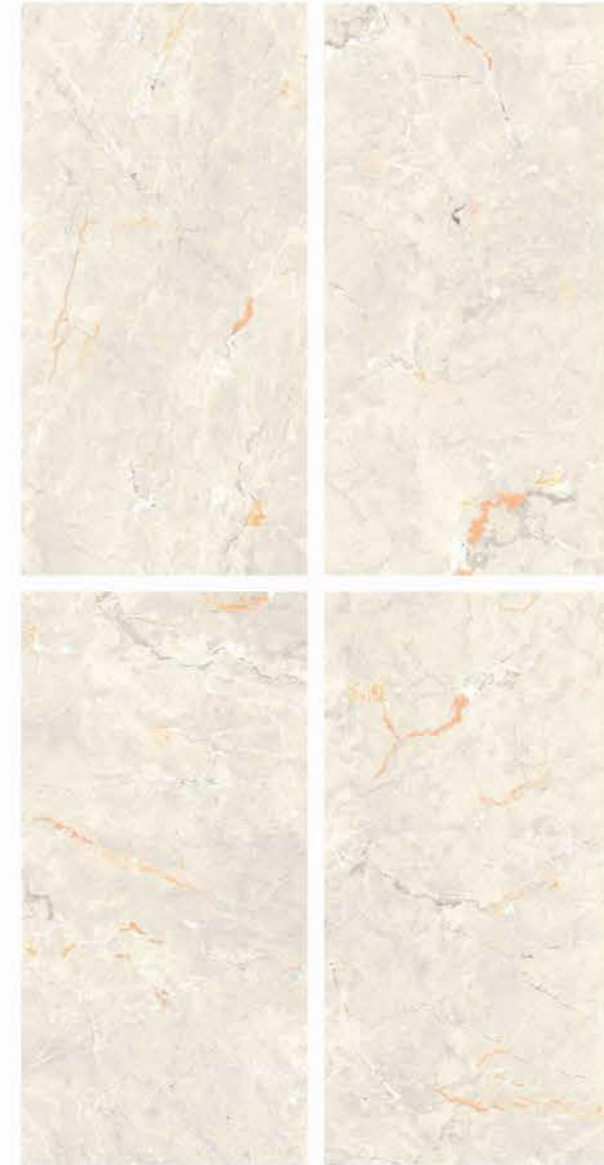

COLOUR MARBLE COLLECTION

| Size
600x
1200mm

| Surface
Glossy

| Random
04

**SUGNATURE
BEIGE**