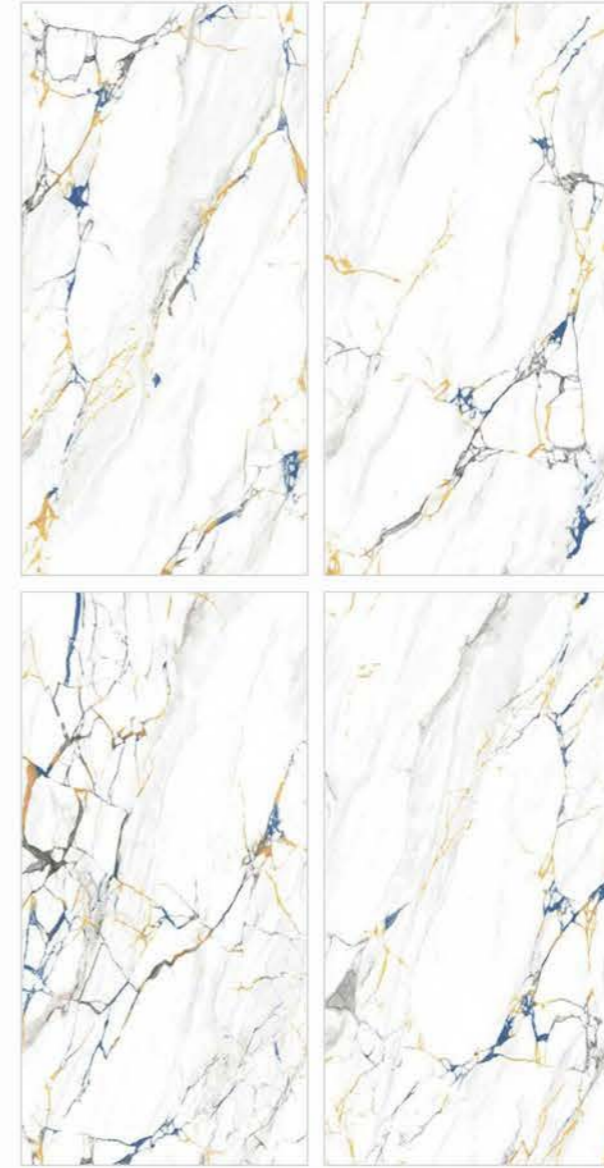

| Random
04

**LENIN
NERO**

| Wall & Floor
LENIN NERO

COLOUR
MARBLE
COLLECTION

COLOUR MARBLE COLLECTION

| Size
600x
1200mm

| Surface
Glossy

| Random
04