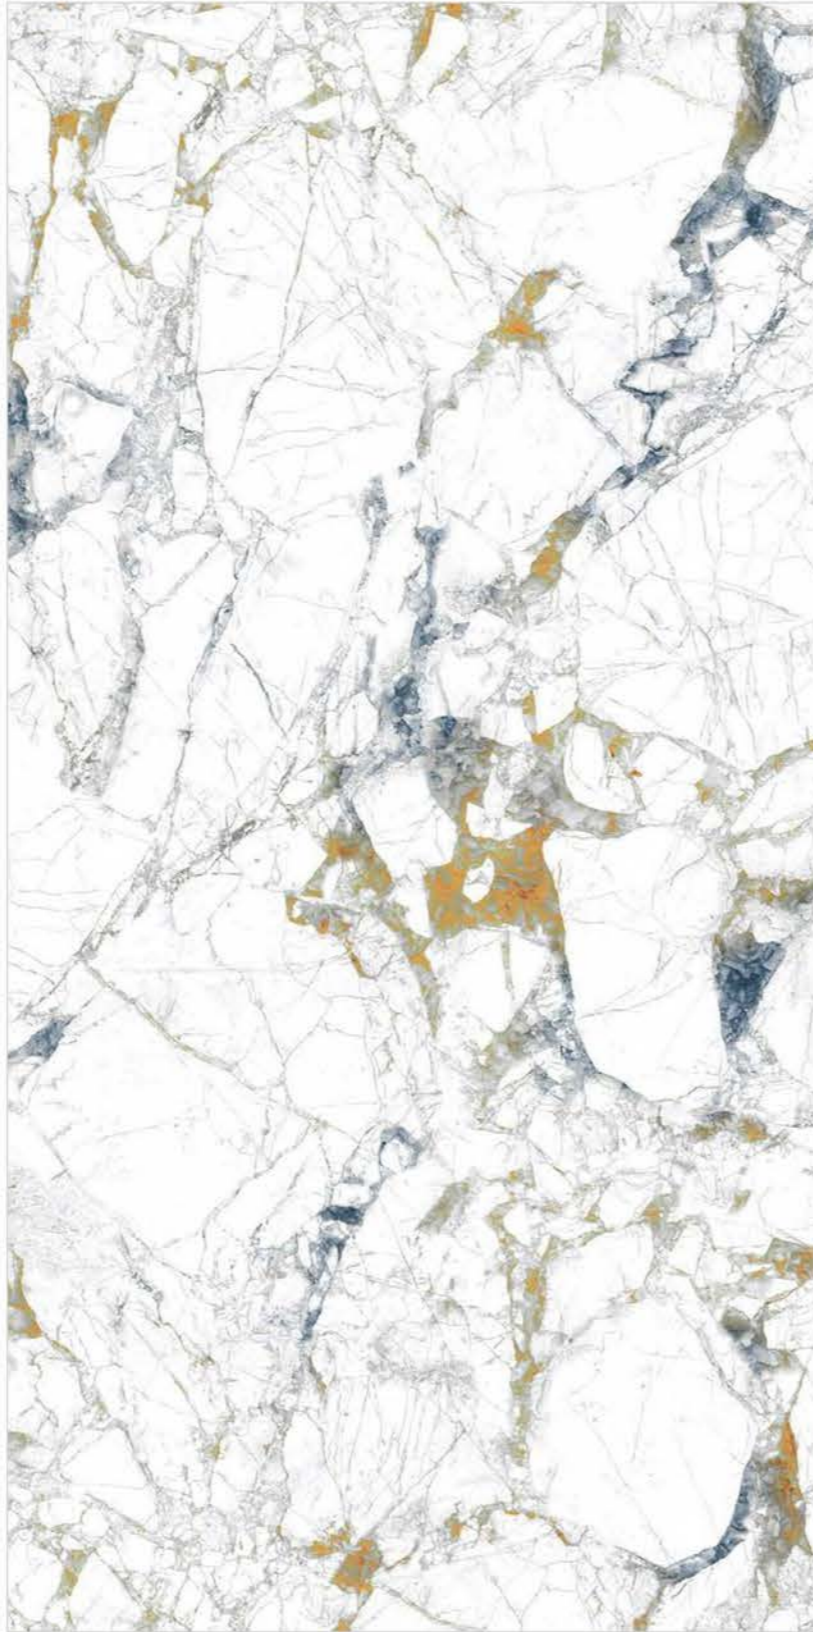

COLOUR MARBLE COLLECTION

| Size
600x
1200mm

| Surface
Glossy

| Random
04

PULIDO