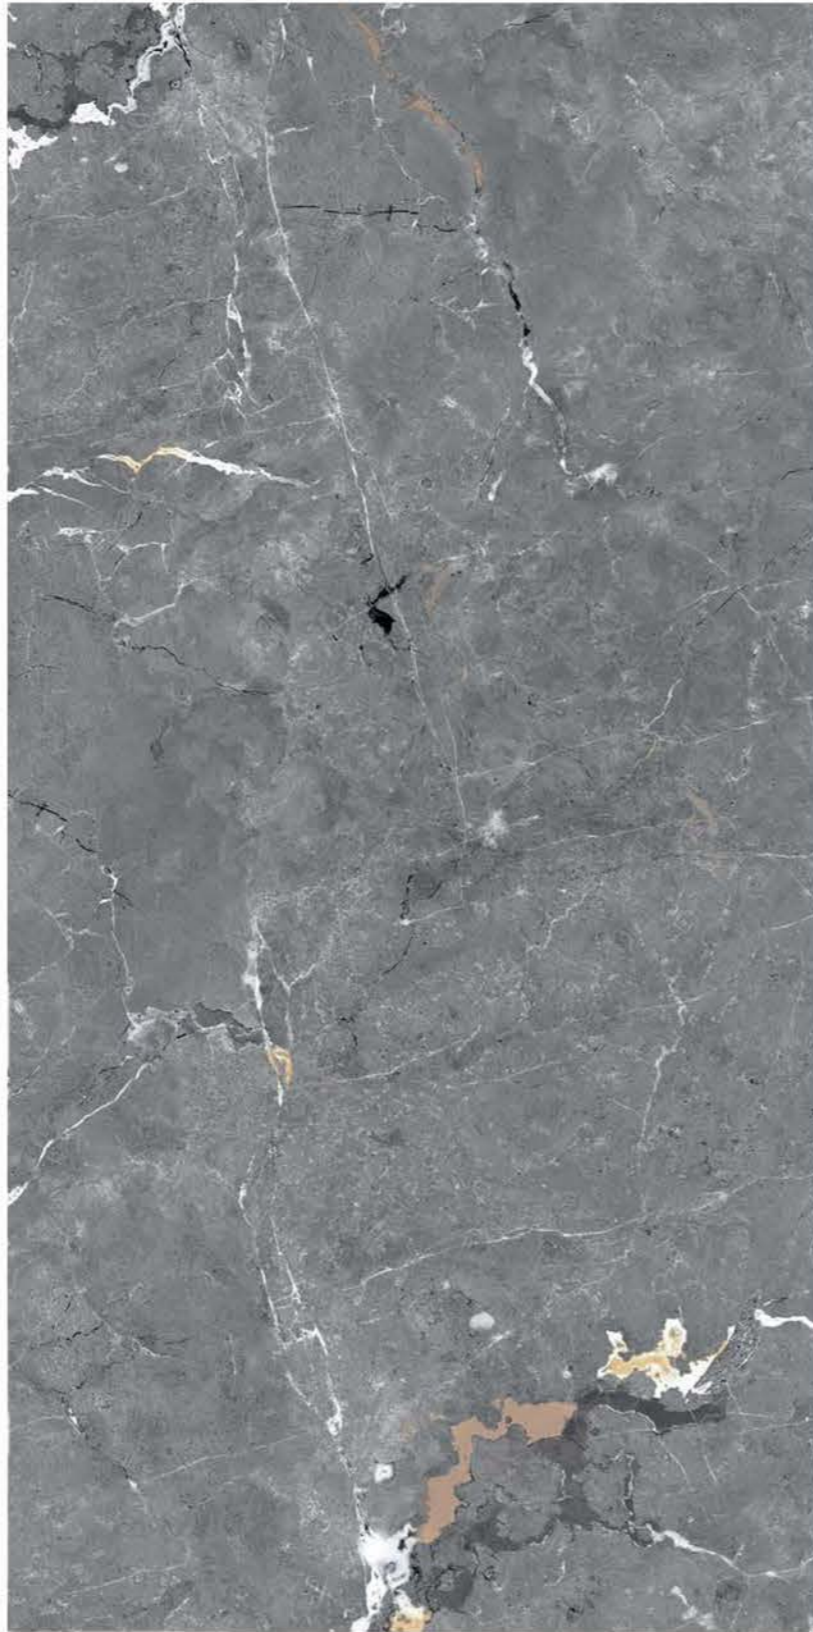

COLOUR MARBLE COLLECTION

| Size
600x
1200mm

| Surface
Glossy

| Random
04

**SUGNATURE
GREY**