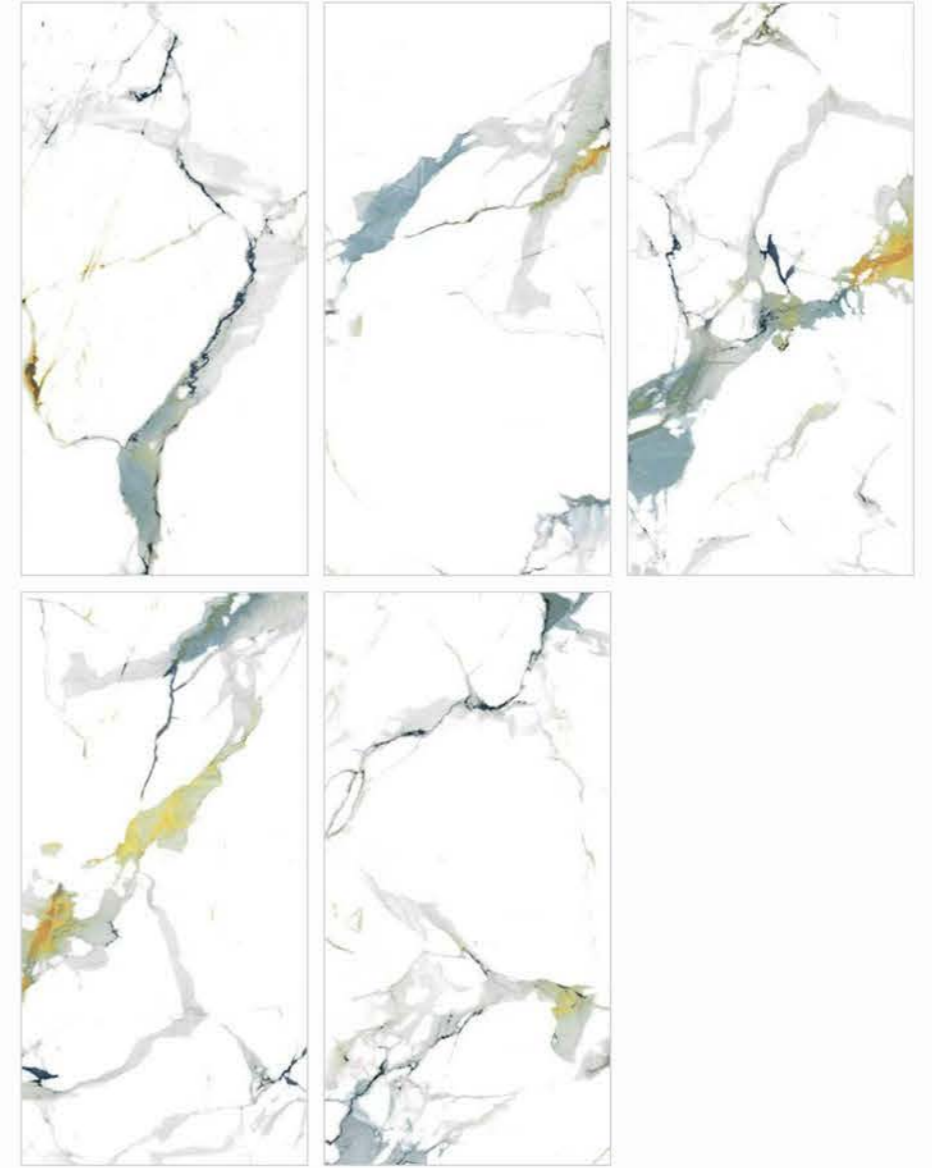

| Wall & Floor
MADURAI

COLOUR
MARBLE
COLLECTION

COLOUR MARBLE COLLECTION

| Size
600x
1200mm

| Surface
Glossy

| Random
05

MISTRAL

| Wall & Floor
MISTRAL