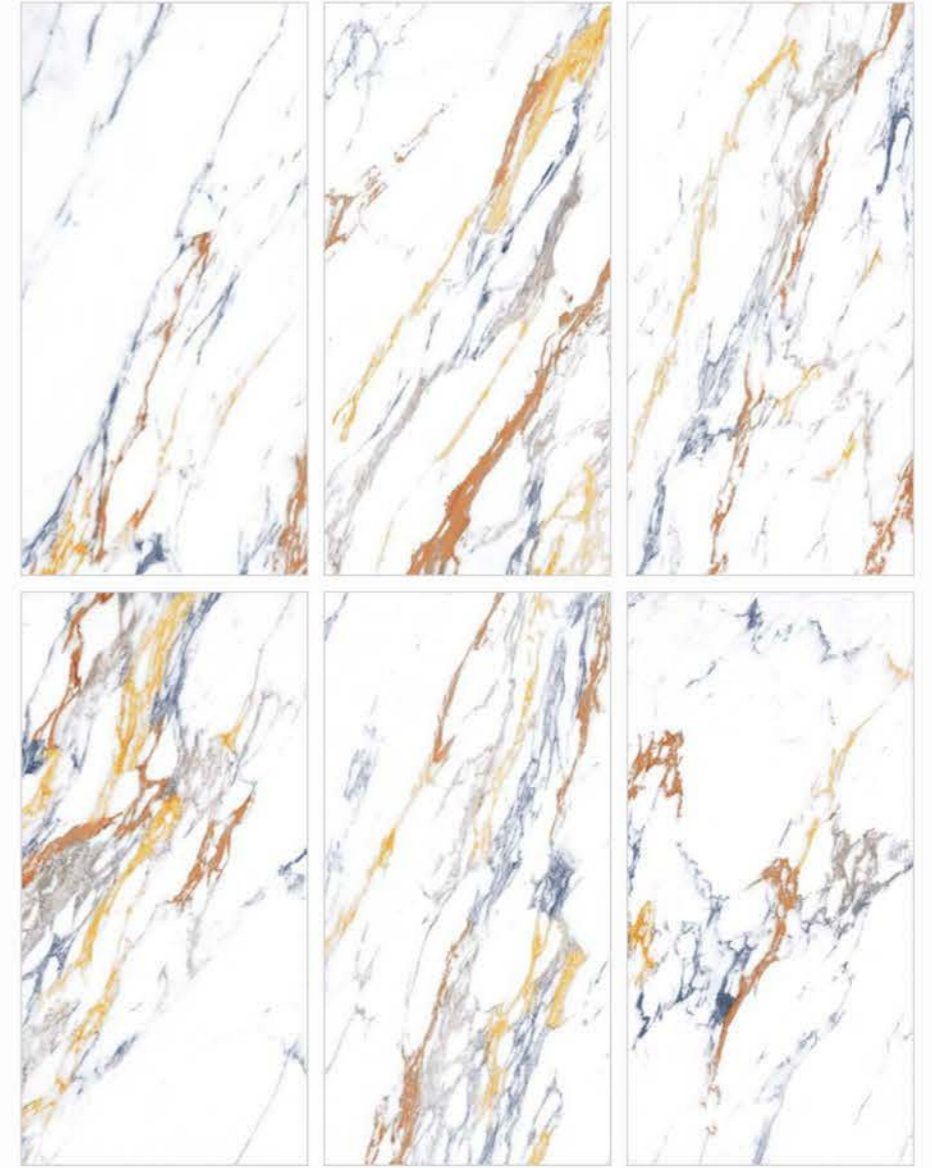

COLOUR MARBLE COLLECTION

| Size
600x
1200mm

| Surface
Glossy

| Random
06

**VENATO
ART**

| Wall & Floor
VENATO ART

COLOUR
MARBLE
COLLECTION

COLOUR MARBLE COLLECTION