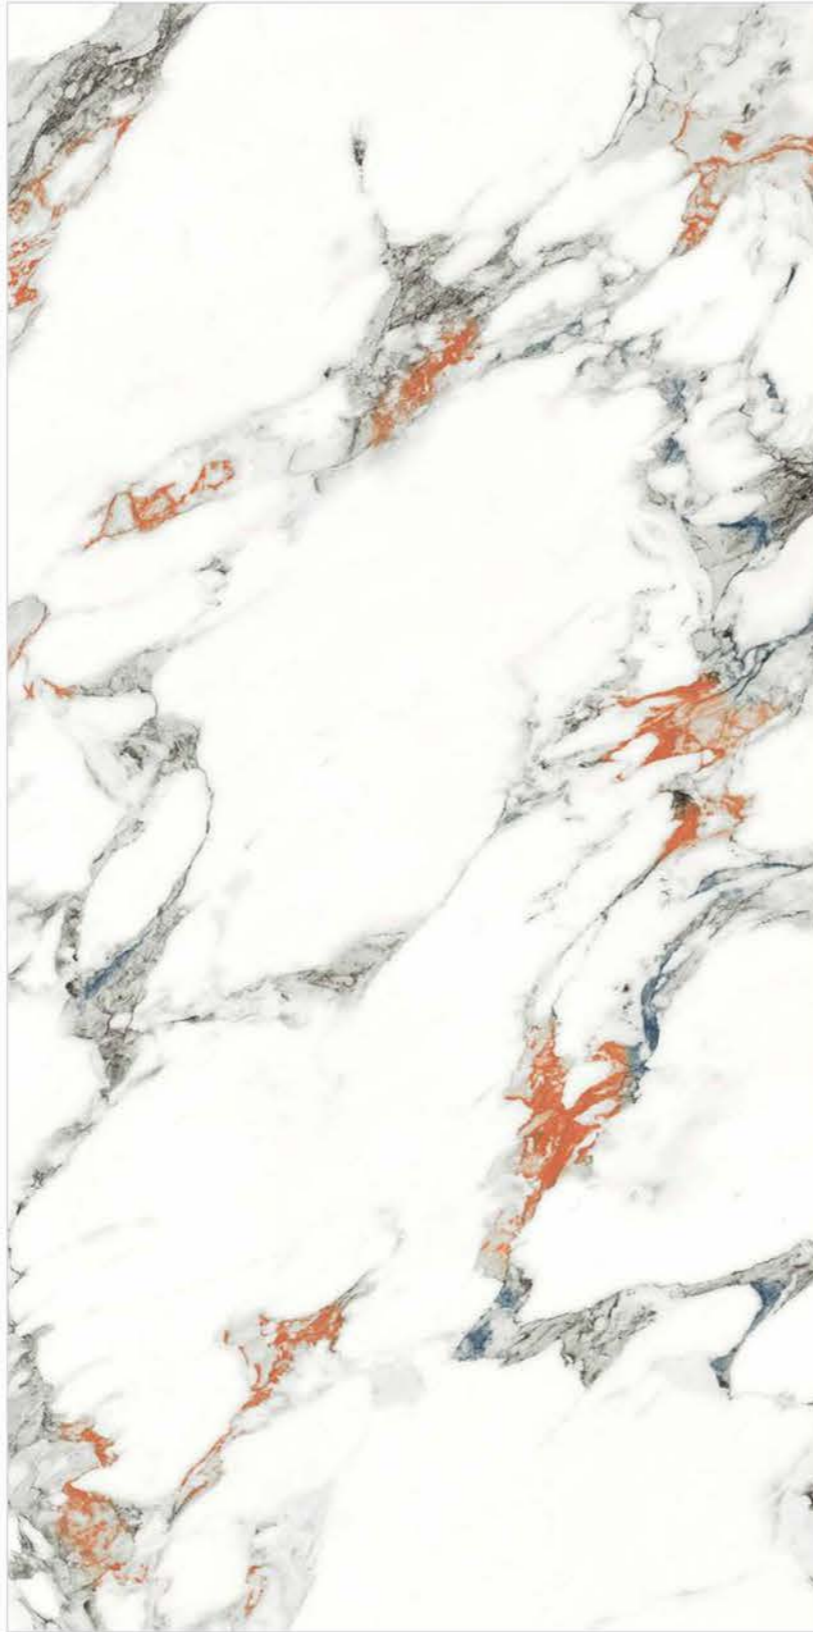

| Wall & Floor
CEZER GOLD

COLOUR
MARBLE
COLLECTION

COLOUR MARBLE COLLECTION

| Size
600x
1200mm

| Surface
Glossy

| Random
04

**CEZER
RED**

| Wall & Floor
CEZER RED