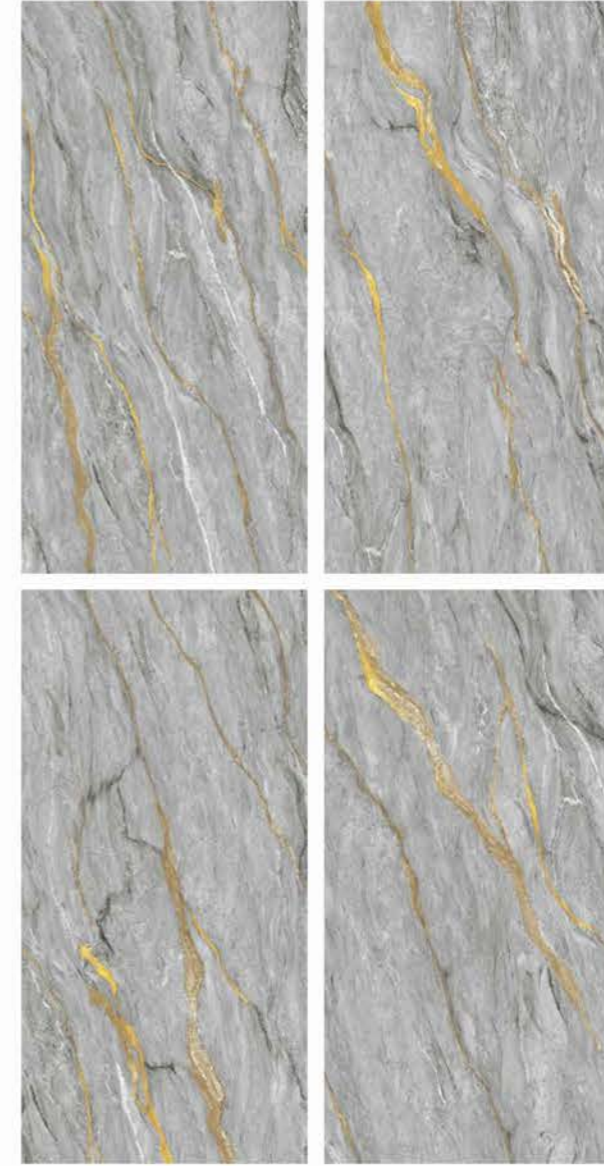

COLOUR MARBLE COLLECTION

| Size
600x
1200mm

| Surface
Glossy

| Random
04

**GLOVANI
GREY**