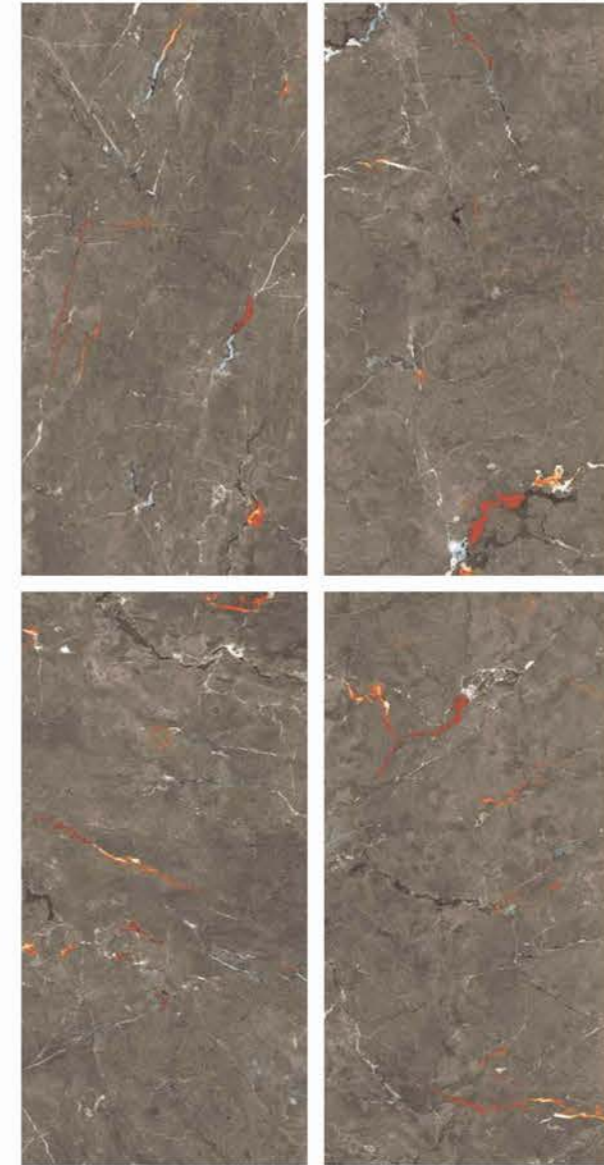

COLOUR
MARBLE
COLLECTION

| Size
600x
1200mm

| Surface
Glossy

| Random
04

**SUGNATURE
CHOCO**