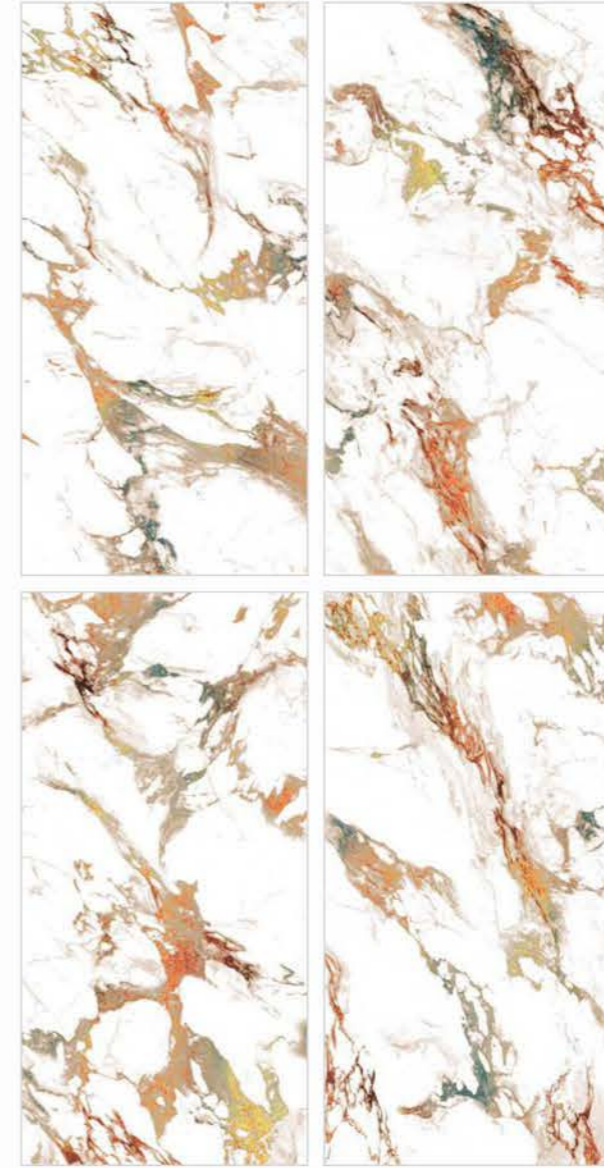

COLOUR MARBLE COLLECTION

| Size
600x
1200mm

| Surface
Glossy

| Random
04

**MOSTER
RED**