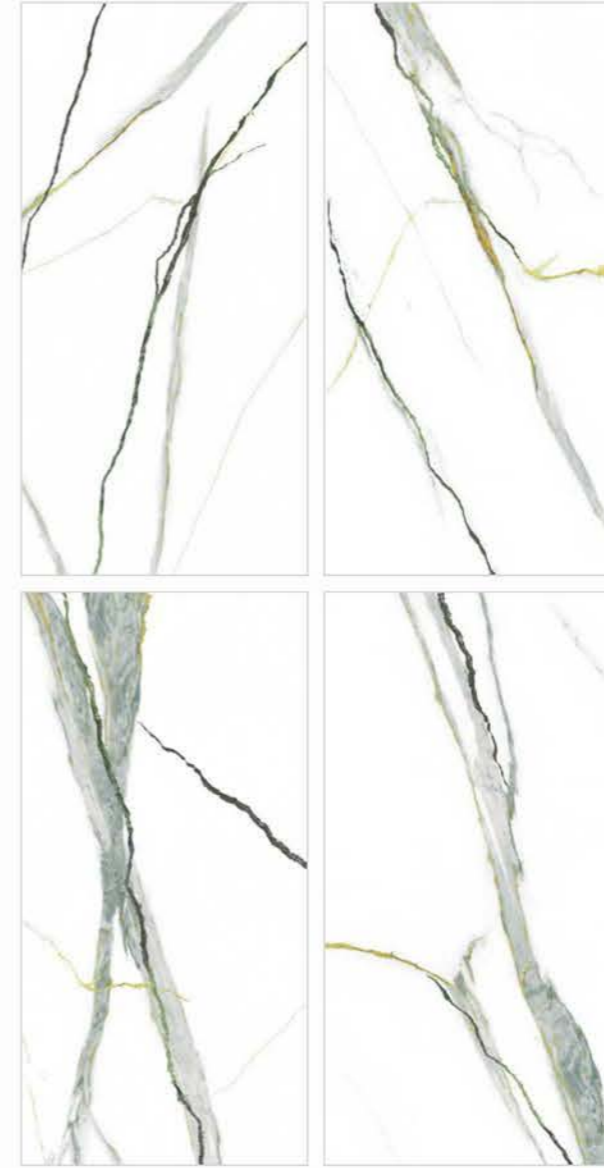

COLOUR
MARBLE
COLLECTION

| Size
600x
1200mm

| Surface
Glossy

| Random
04

ALBINO