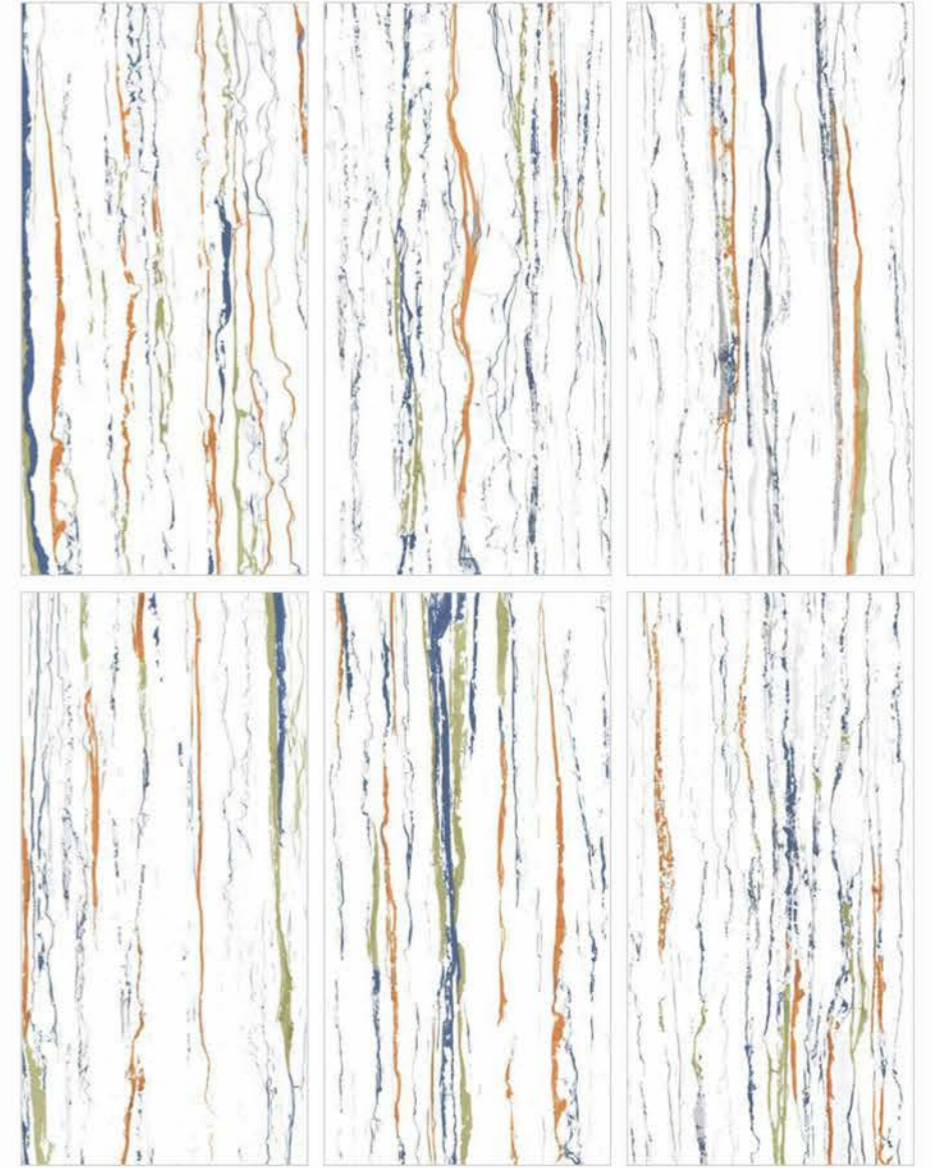

| Random
04

PULIDO

| Wall & Floor
PULIDO

COLOUR
MARBLE
COLLECTION

COLOUR MARBLE COLLECTION

| Size
600x
1200mm

| Surface
Glossy

| Random
06