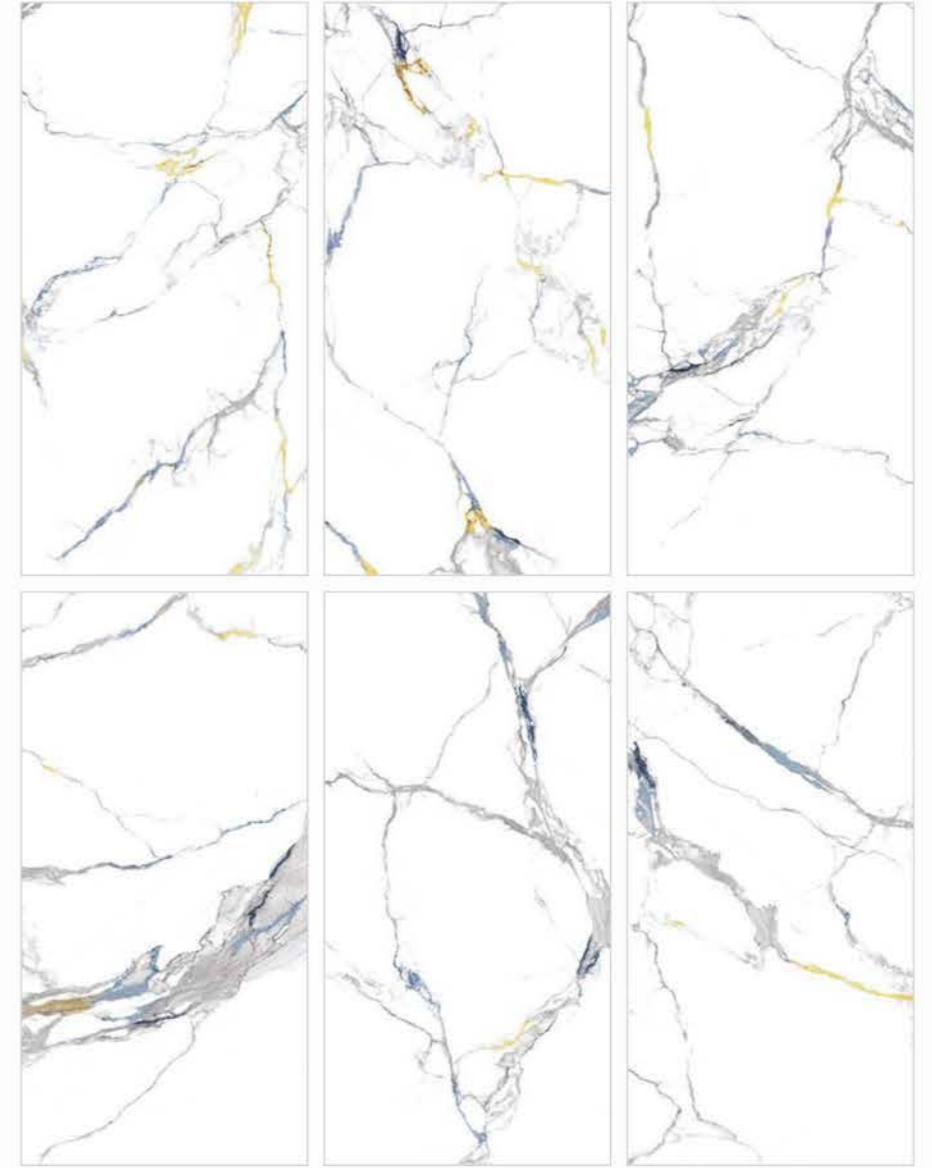

| Size
600x
1200mm

| Surface
Glossy

| Random
08

PORTLAND

| Wall & Floor
PORTLAND

COLOUR
MARBLE
COLLECTION

COLOUR MARBLE COLLECTION

| Size
600x
1200mm