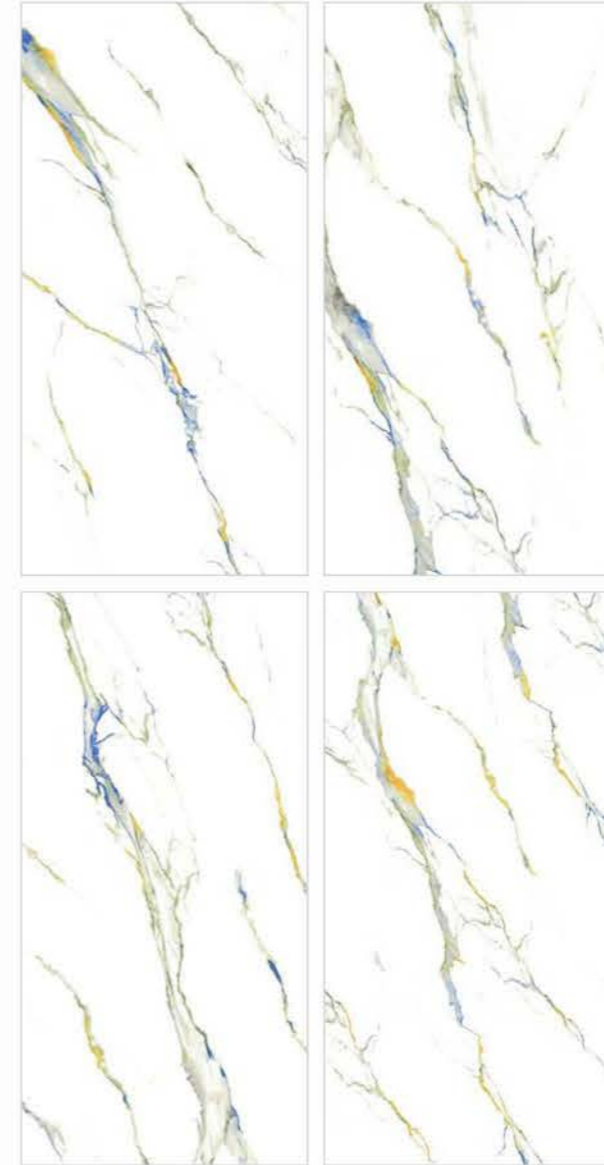

| Wall & Floor
HENIS

COLOUR
MARBLE
COLLECTION

COLOUR MARBLE COLLECTION

| Size
600x
1200mm

| Surface
Glossy

| Random
04

IMPECT

| Wall & Floor
IMPECT