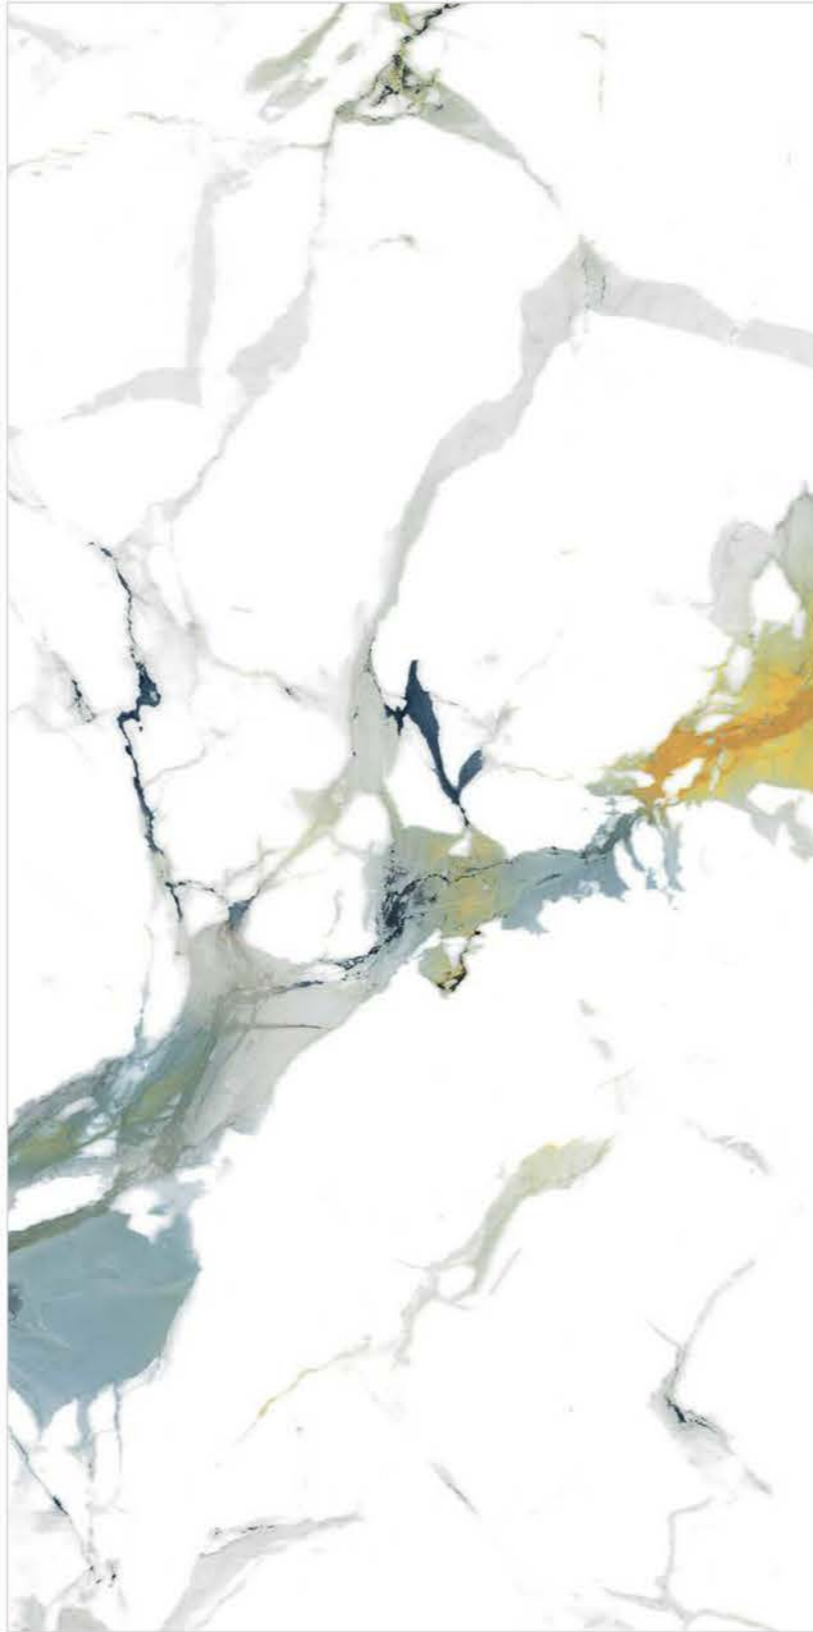

| Wall & Floor
MADURAI

COLOUR
MARBLE
COLLECTION

COLOUR MARBLE COLLECTION

| Size
600x
1200mm

| Surface
Glossy

| Random
05

MISTRAL

| Wall & Floor
MISTRAL