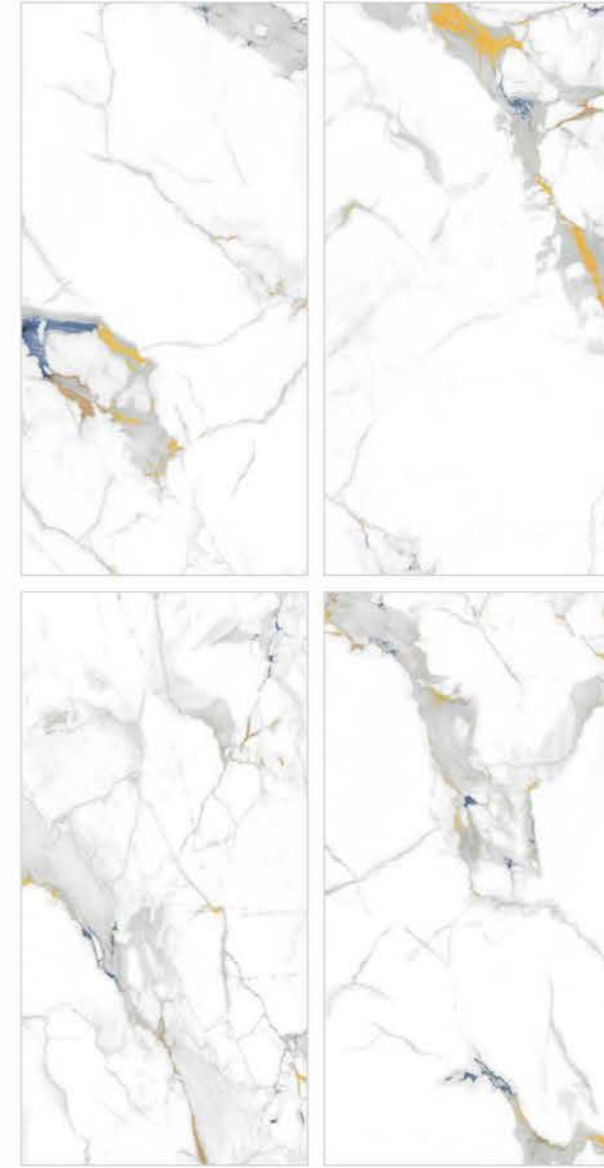

**GLOVANI
LIGHT GREY**

| Wall & Floor
GLOVANI LIGHT GREY

COLOUR
MARBLE
COLLECTION

COLOUR MARBLE COLLECTION

| Size
600x
1200mm

| Surface
Glossy

| Random
04

HENIS