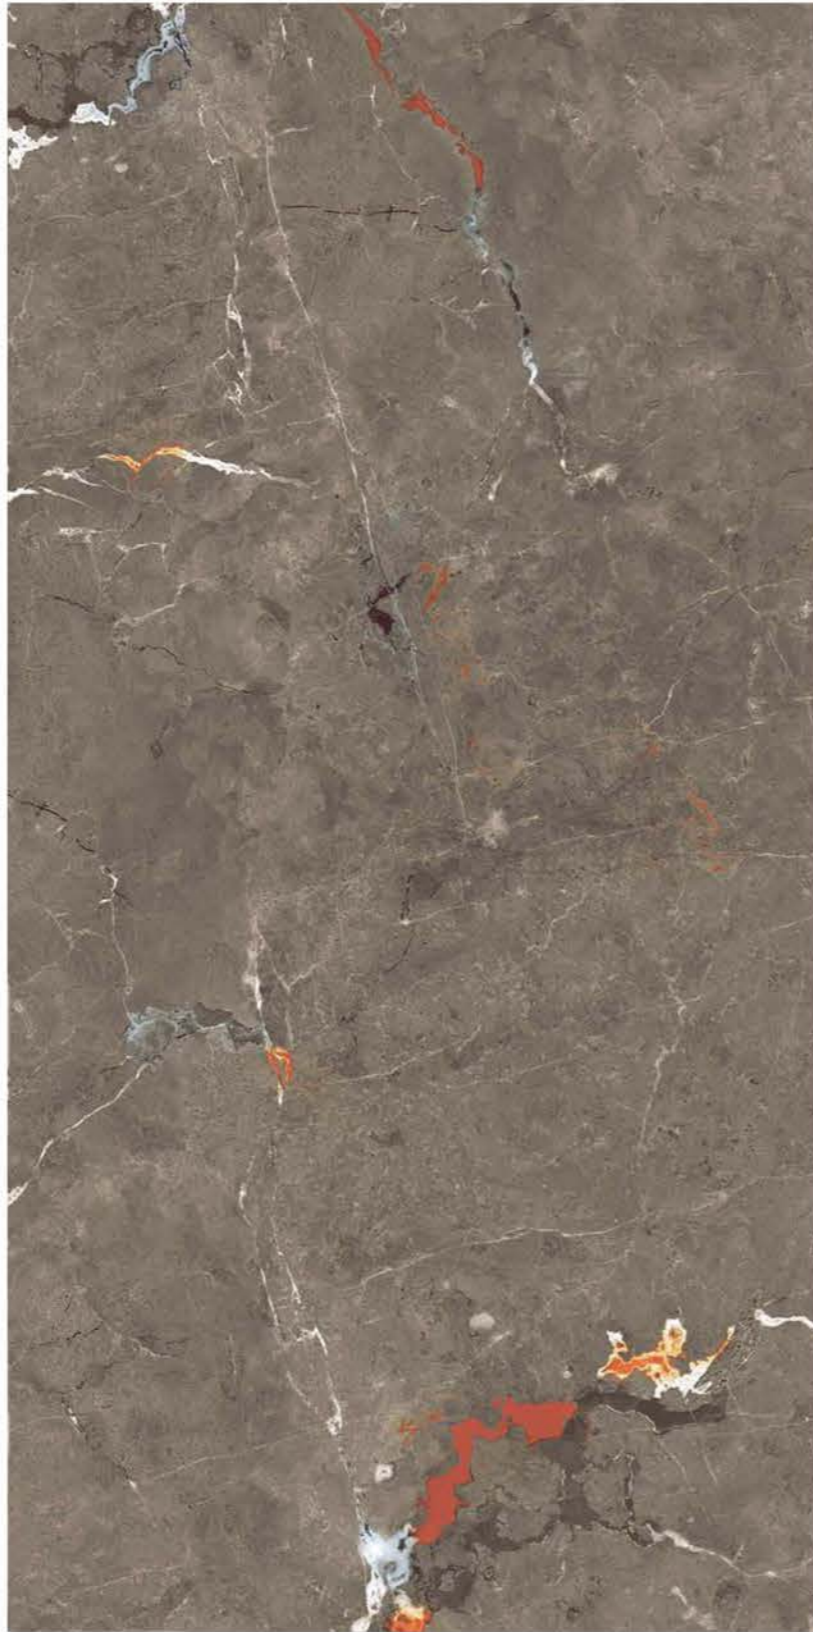

COLOUR
MARBLE
COLLECTION

| Size
600x
1200mm

| Surface
Glossy

| Random
04

**SUGNATURE
CHOCO**