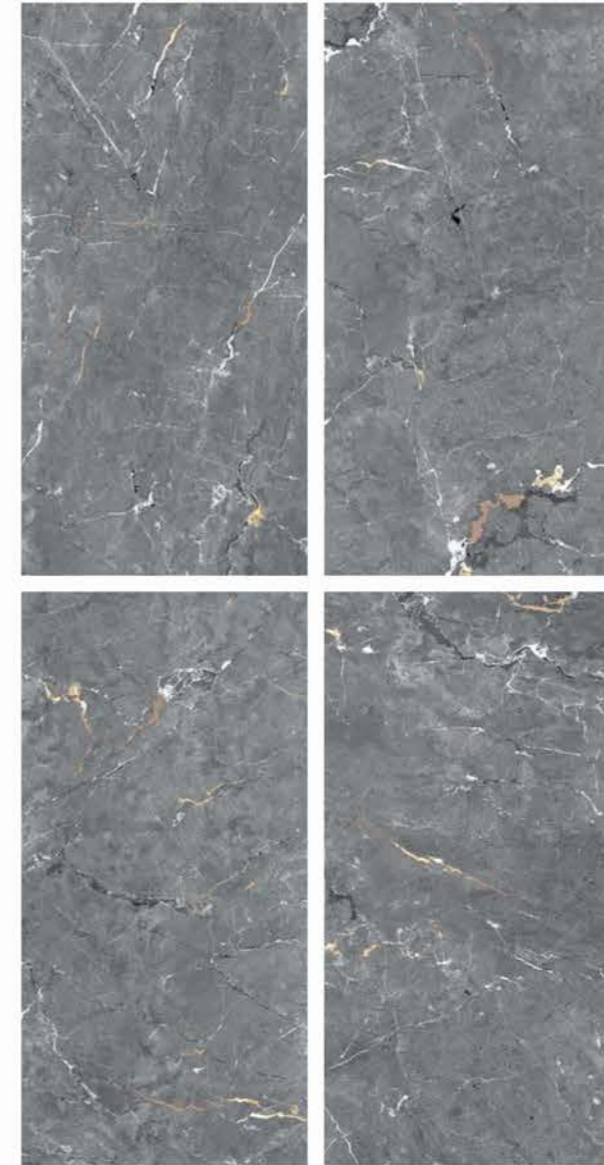

COLOUR MARBLE COLLECTION

| Size
600x
1200mm

| Surface
Glossy

| Random
04

**SUGNATURE
GREY**