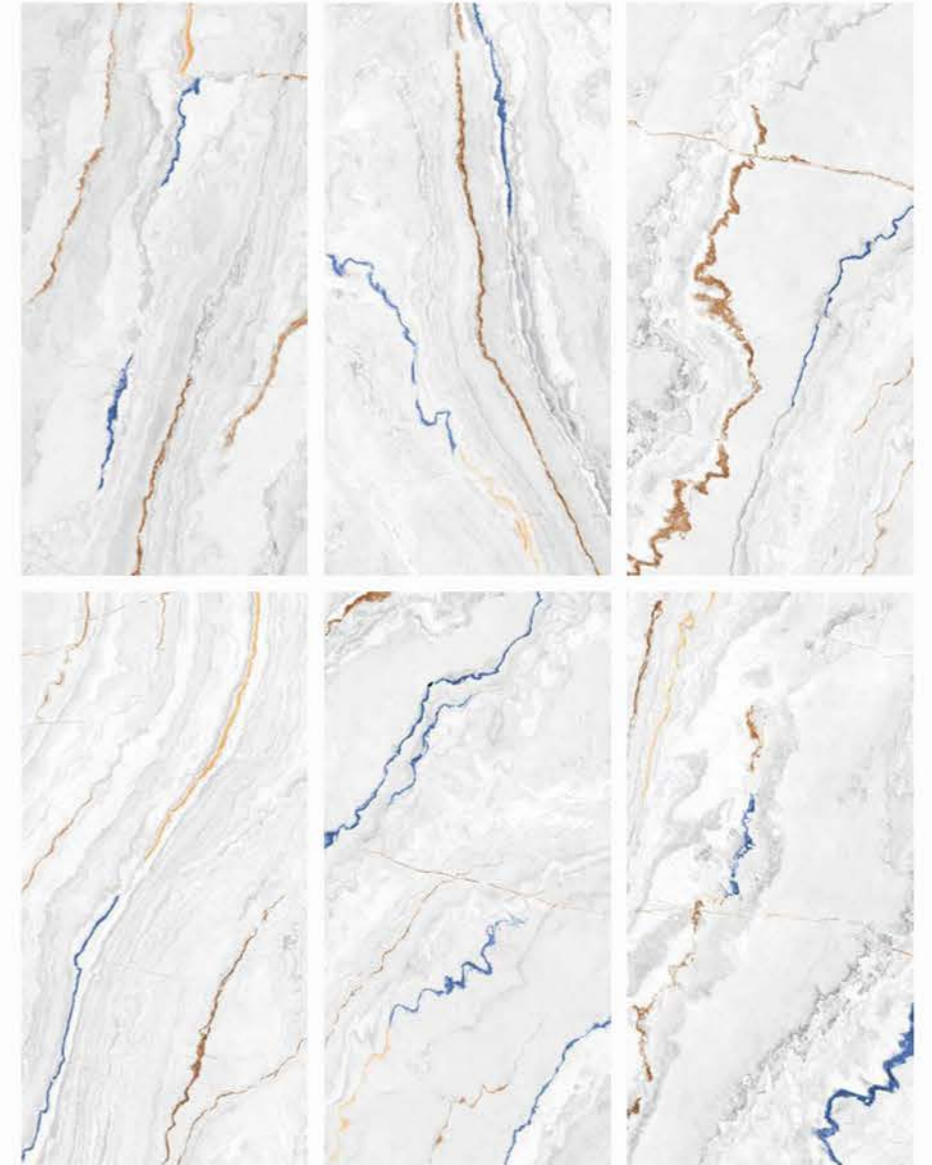

COLOUR MARBLE COLLECTION

| Size
600x
1200mm

| Surface
Glossy

| Random
06

**ARENA
GREY**