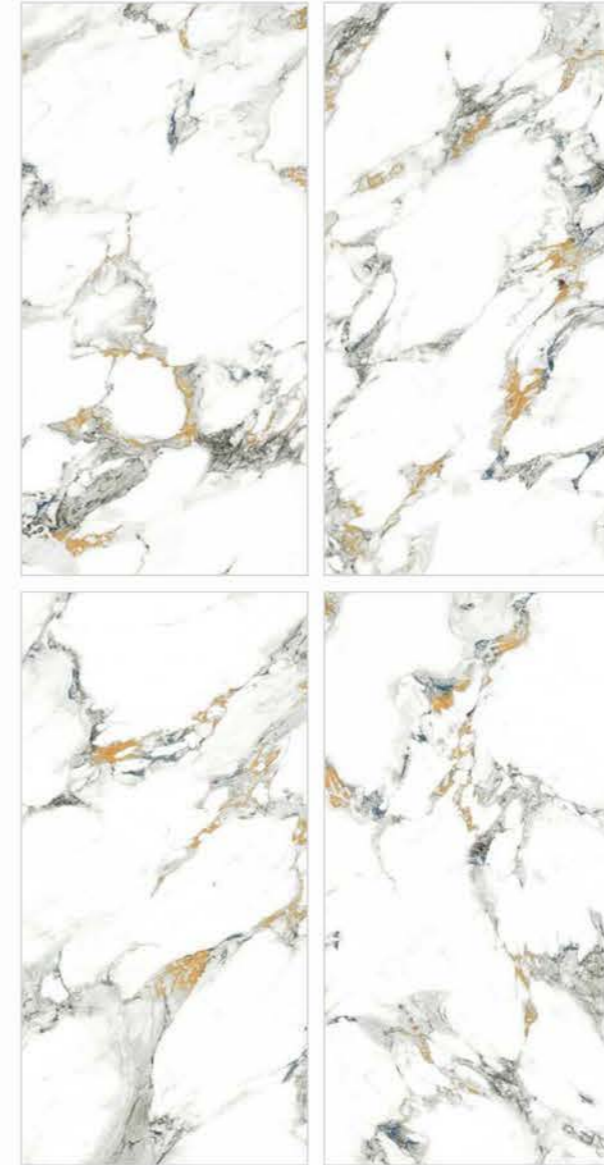

BICATO

| Wall & Floor
BICATO

COLOUR
MARBLE
COLLECTION

COLOUR MARBLE COLLECTION

| Size
600x
1200mm

| Surface
Glossy

| Random
04

**CEZER
GOLD**