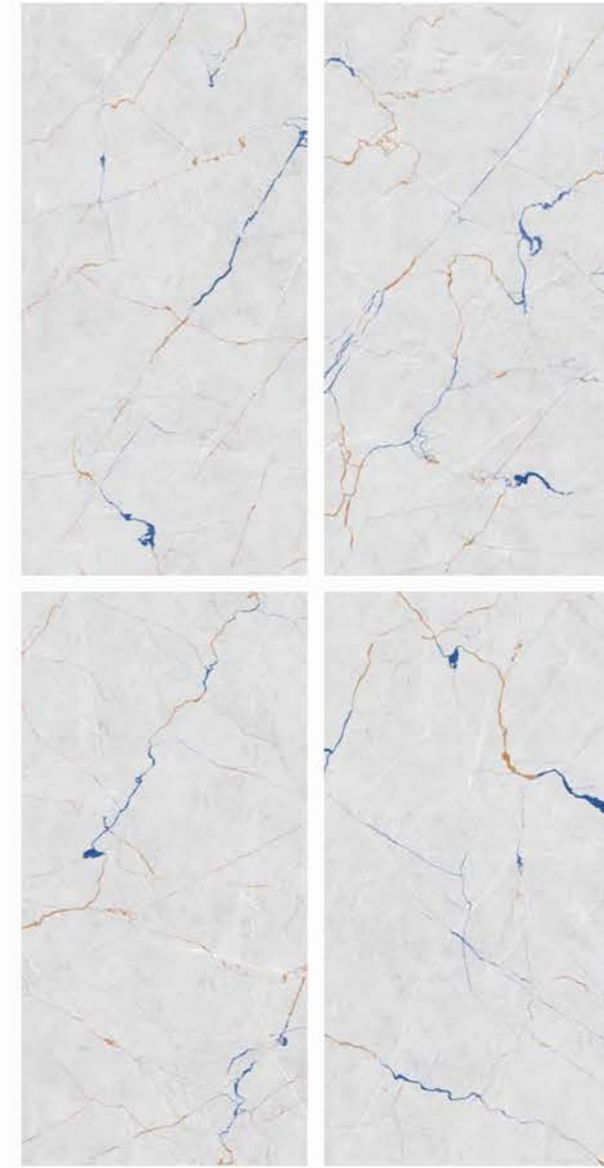

COLOUR MARBLE COLLECTION

| Size
600x
1200mm

| Surface
Glossy

| Random
04

**LENIN
GREY**