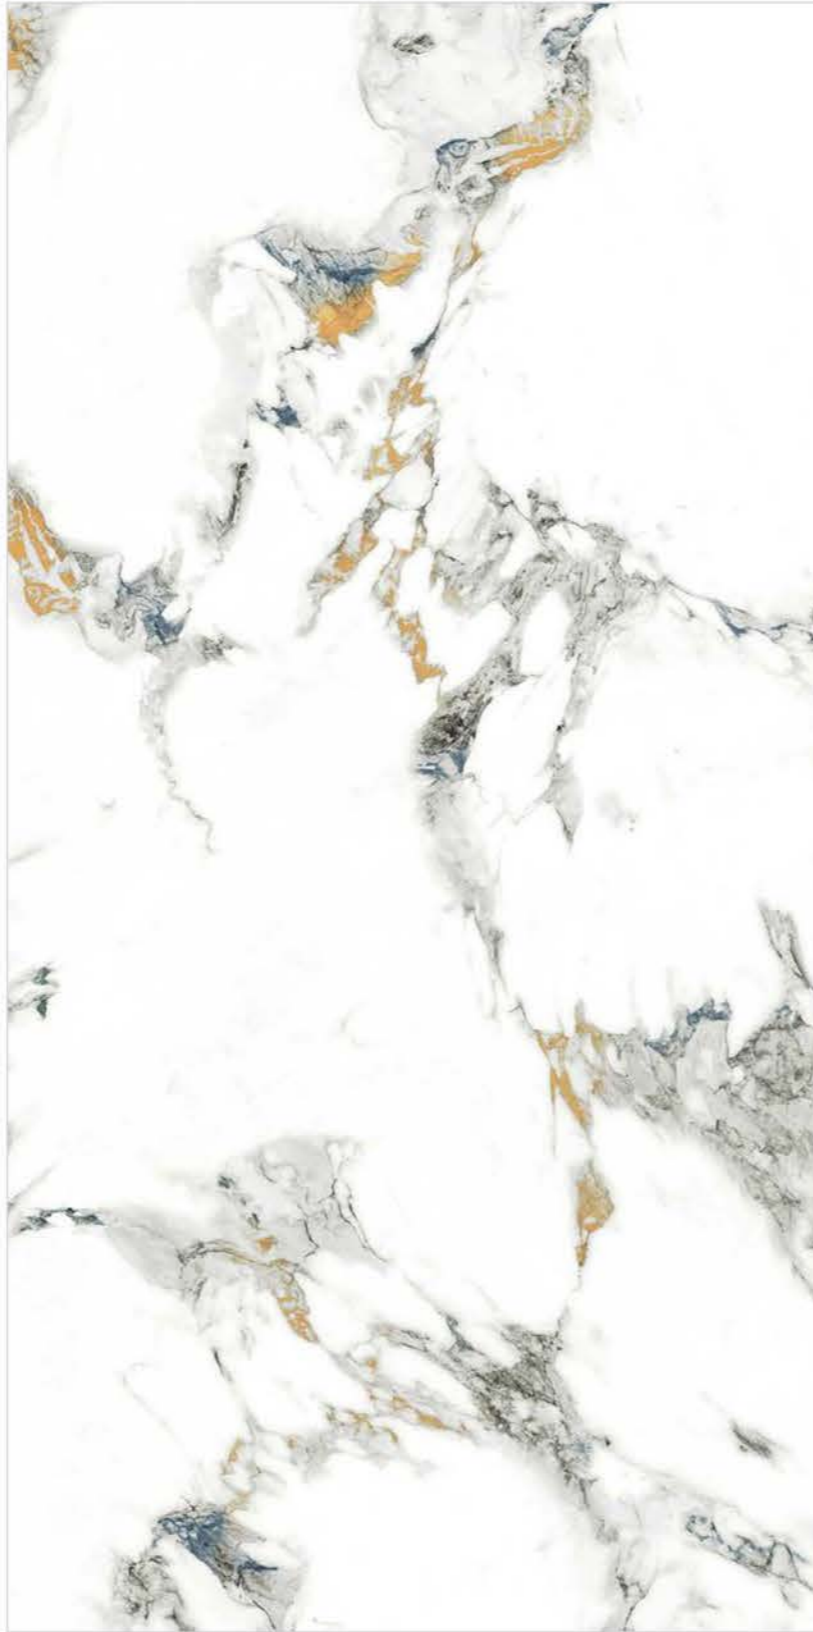

BICATO

| Wall & Floor
BICATO

COLOUR
MARBLE
COLLECTION

COLOUR MARBLE COLLECTION

| Size
600x
1200mm

| Surface
Glossy

| Random
04

**CEZER
GOLD**