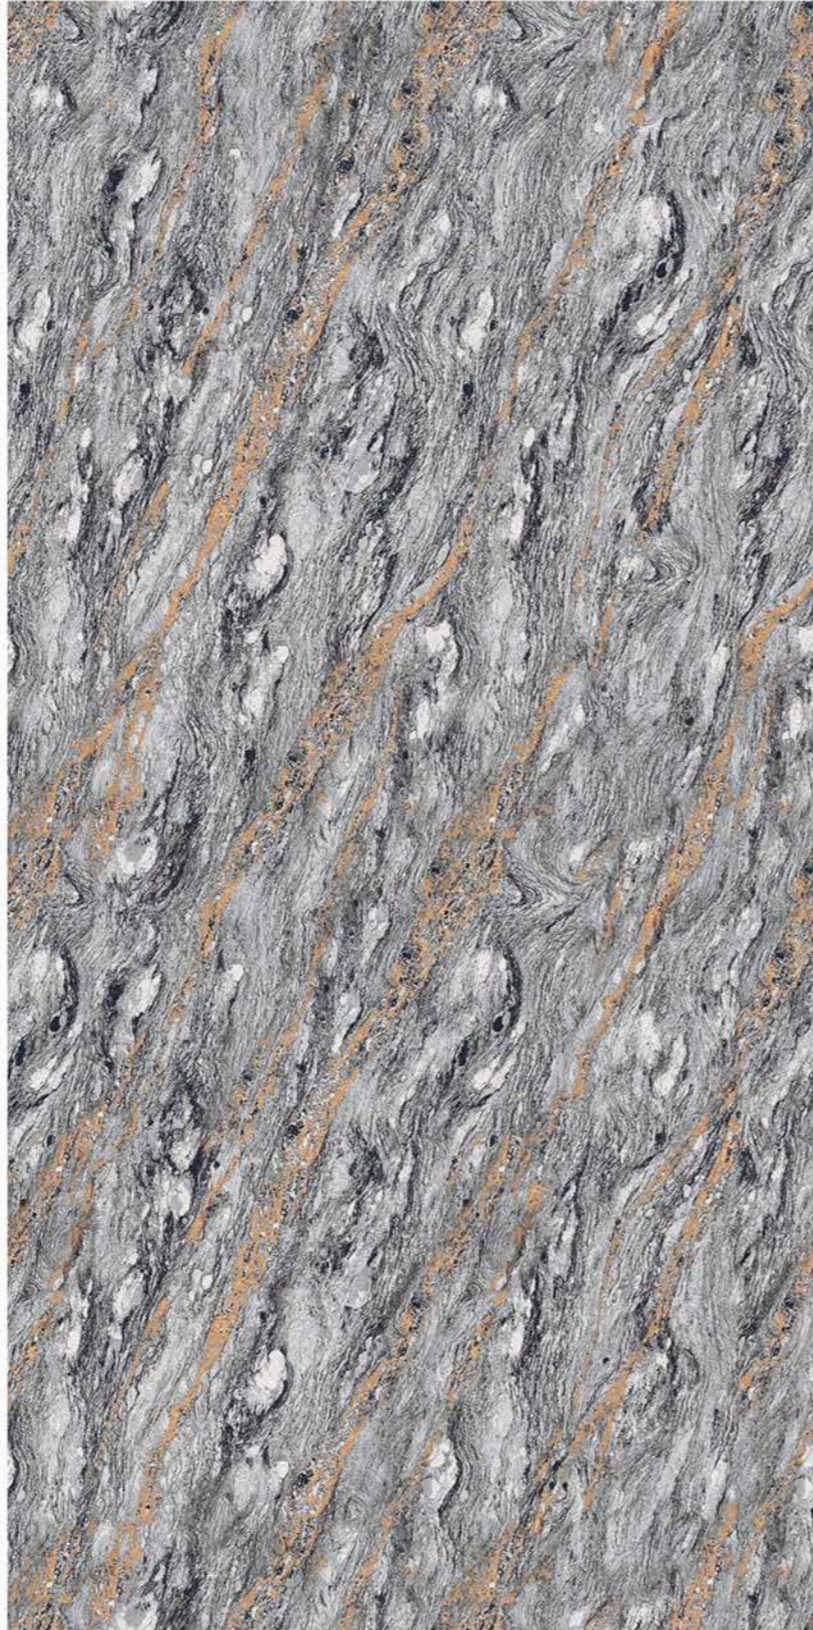

1 Floor  
**ICE BURG CHOCO**

DOUBLE  
CHARGE  
DARK  
COLLECTION

DOUBLE  
CHARGE  
DARK  
COLLECTION

| Size  
600x  
1200mm

| Surface  
Glossy

| Random  
01

**PRESTIGE DARK**

1 Floor  
**PRESTIGE DARK**