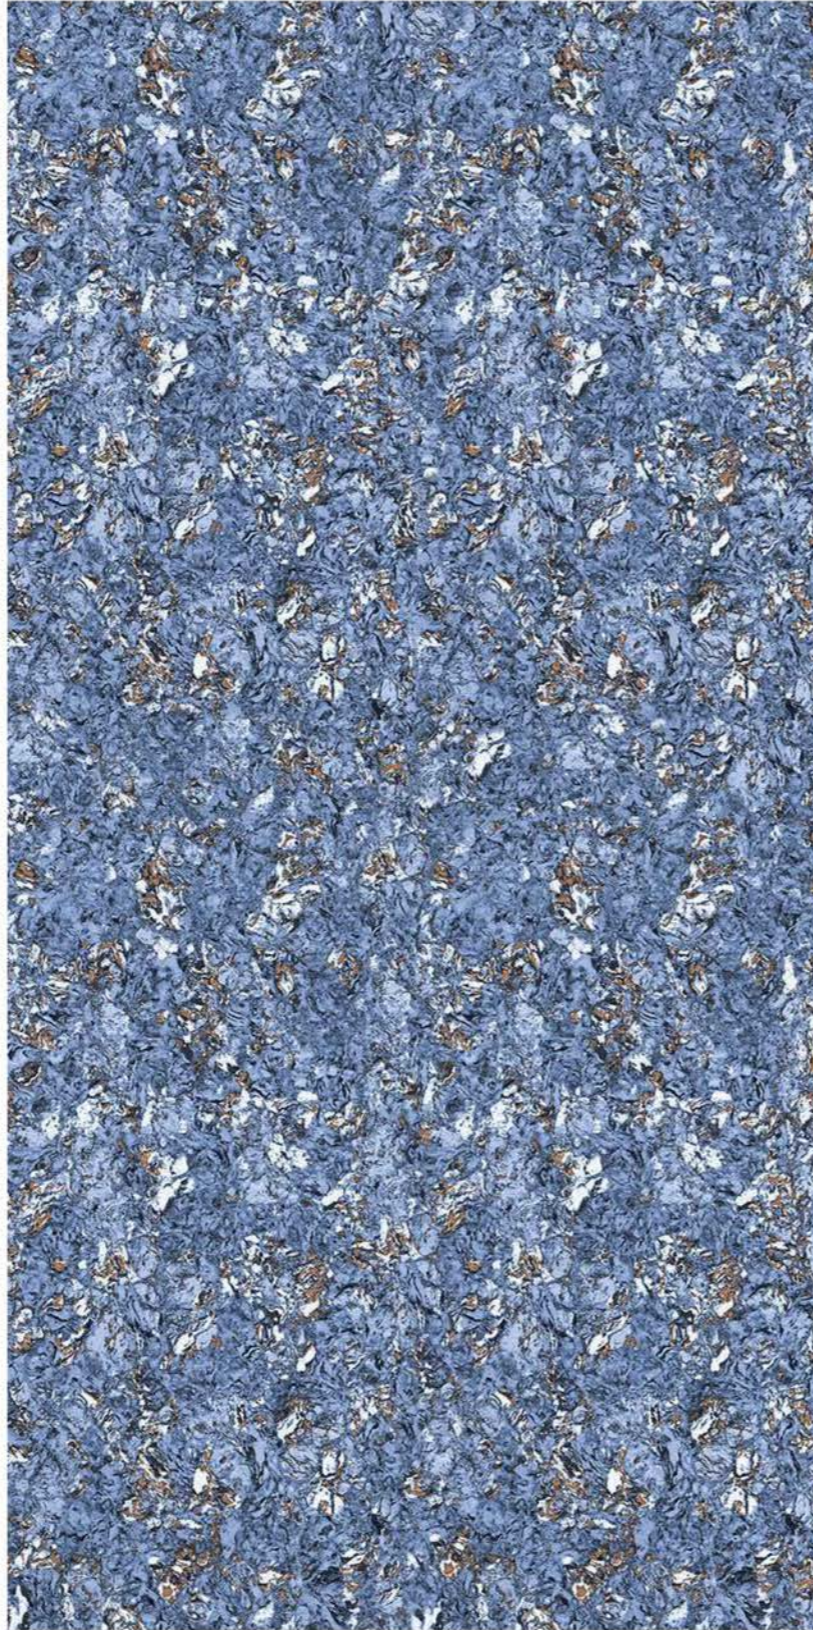

DOUBLE
CHARGE
DARK
COLLECTION

| Size
600x
1200mm

| Surface
Glossy

| Random
01

BUTTERSCOTCH BLUE