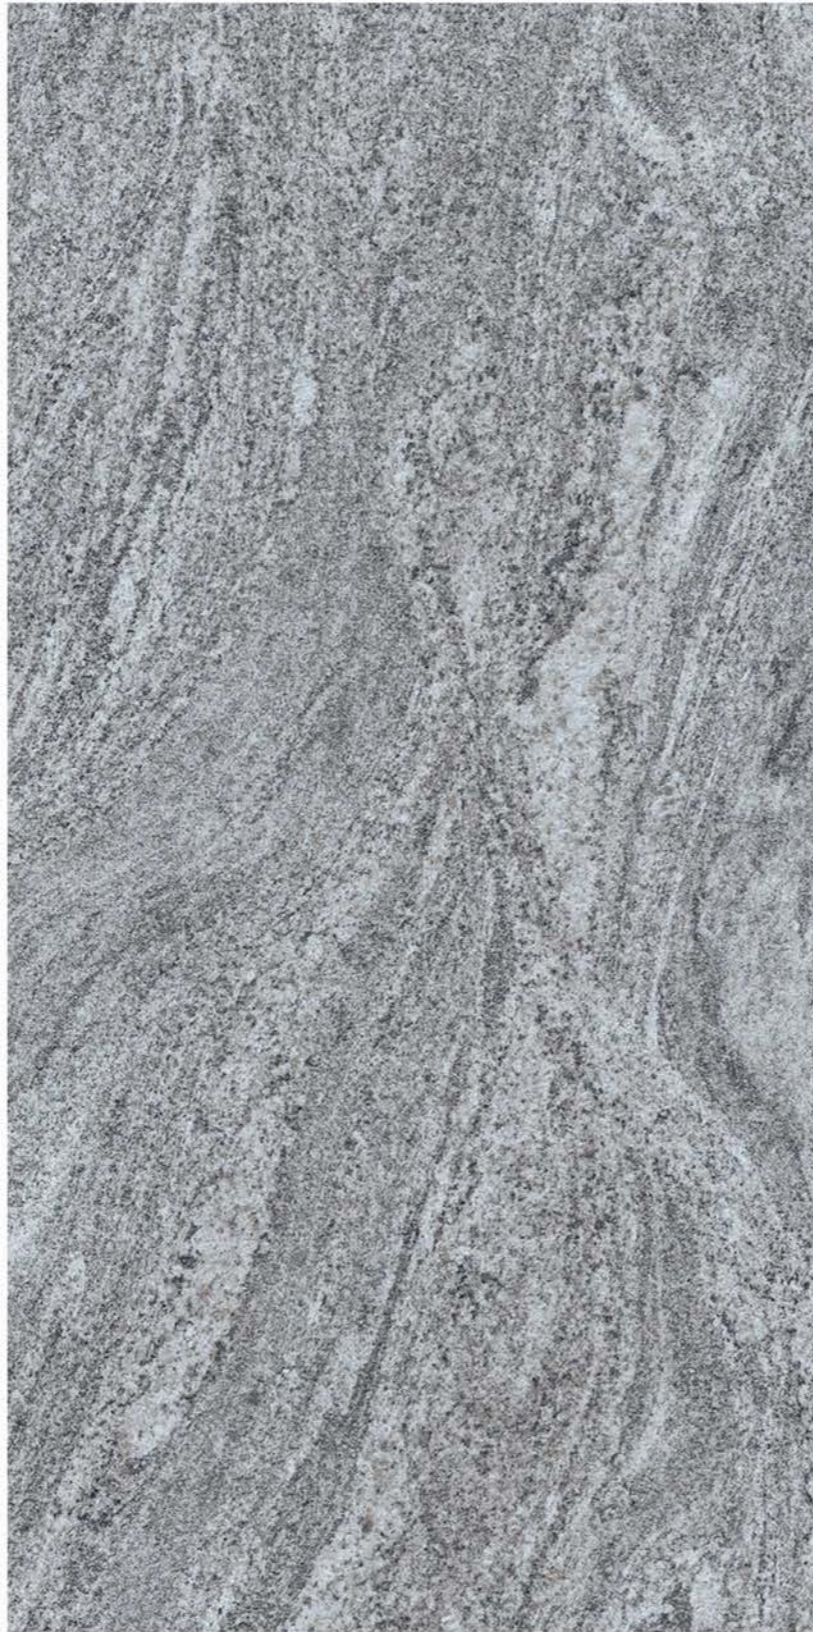

DOUBLE
CHARGE
DARK
COLLECTION

| Size
600x
1200mm

| Surface
Glossy

| Random
05

SIDRENA GREY