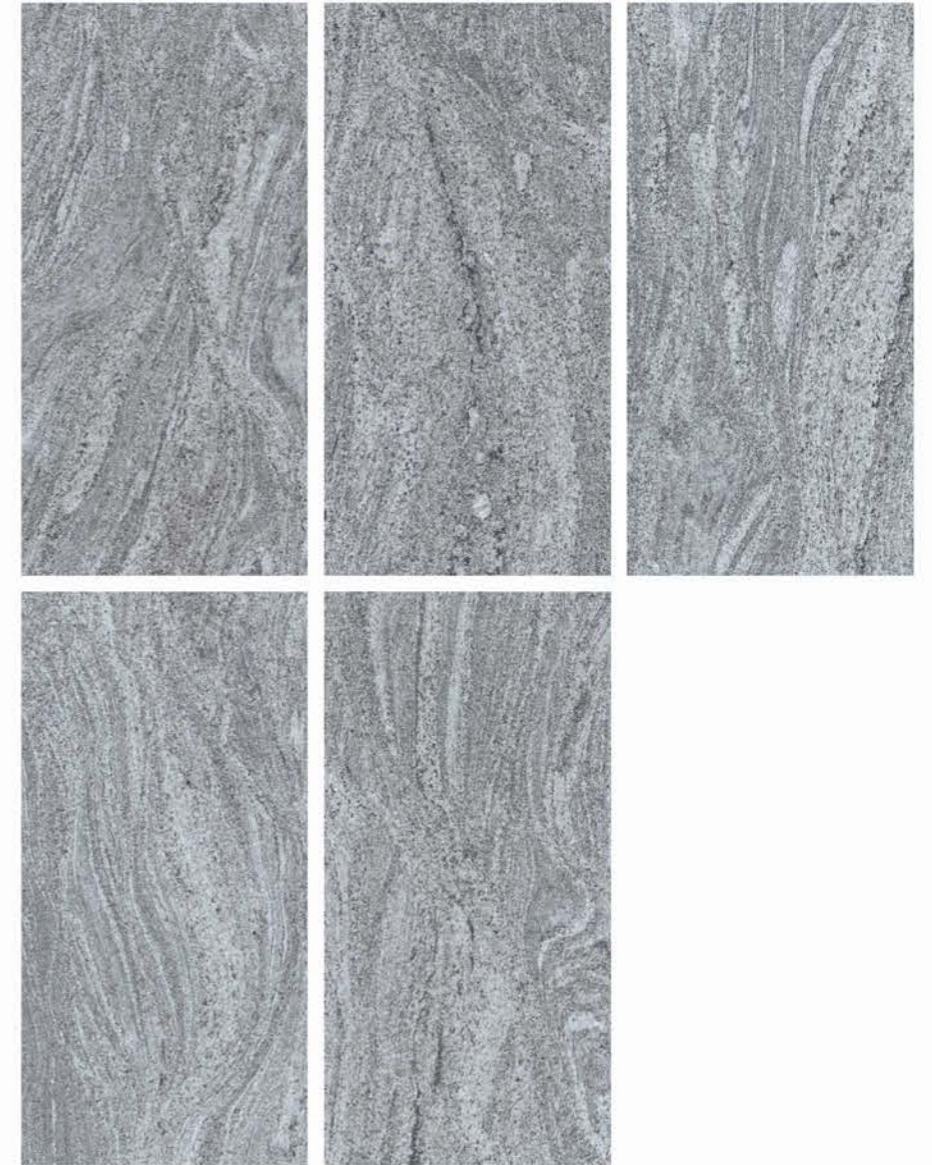

DOUBLE
CHARGE
DARK
COLLECTION

| Size
600x
1200mm

| Surface
Glossy

| Random
05

SIDRENA GREY