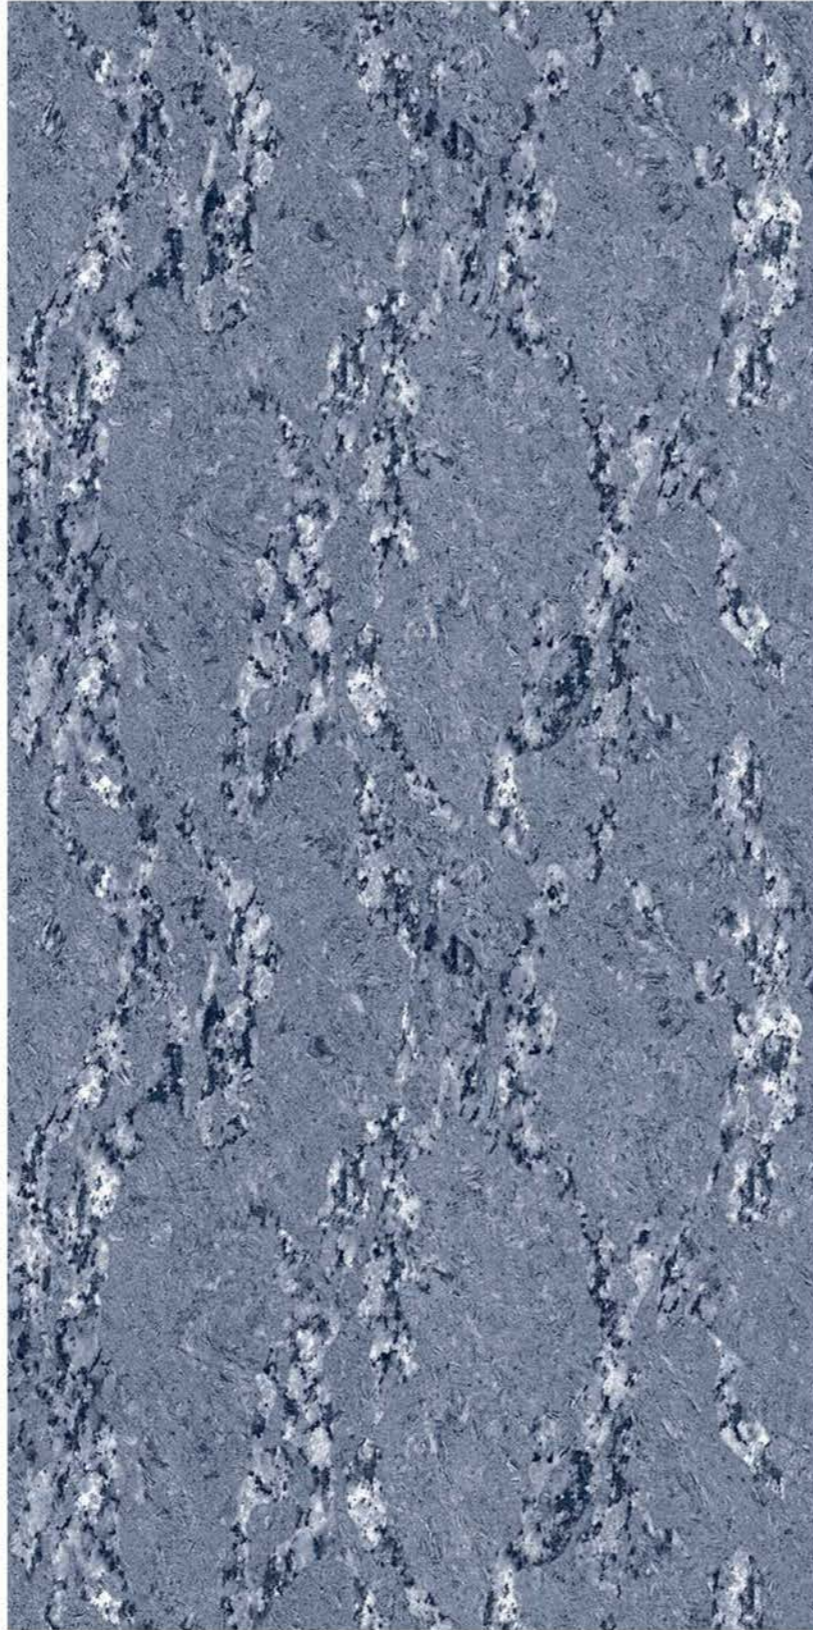

**SIGHON GREY**

1 Floor  
**ADMIRAL PEARL**

DOUBLE  
CHARGE  
DARK  
COLLECTION

DOUBLE  
CHARGE  
DARK  
COLLECTION

| Size  
600x  
1200mm

| Surface  
Glossy

| Random  
01

**SIGHON OCEAN**