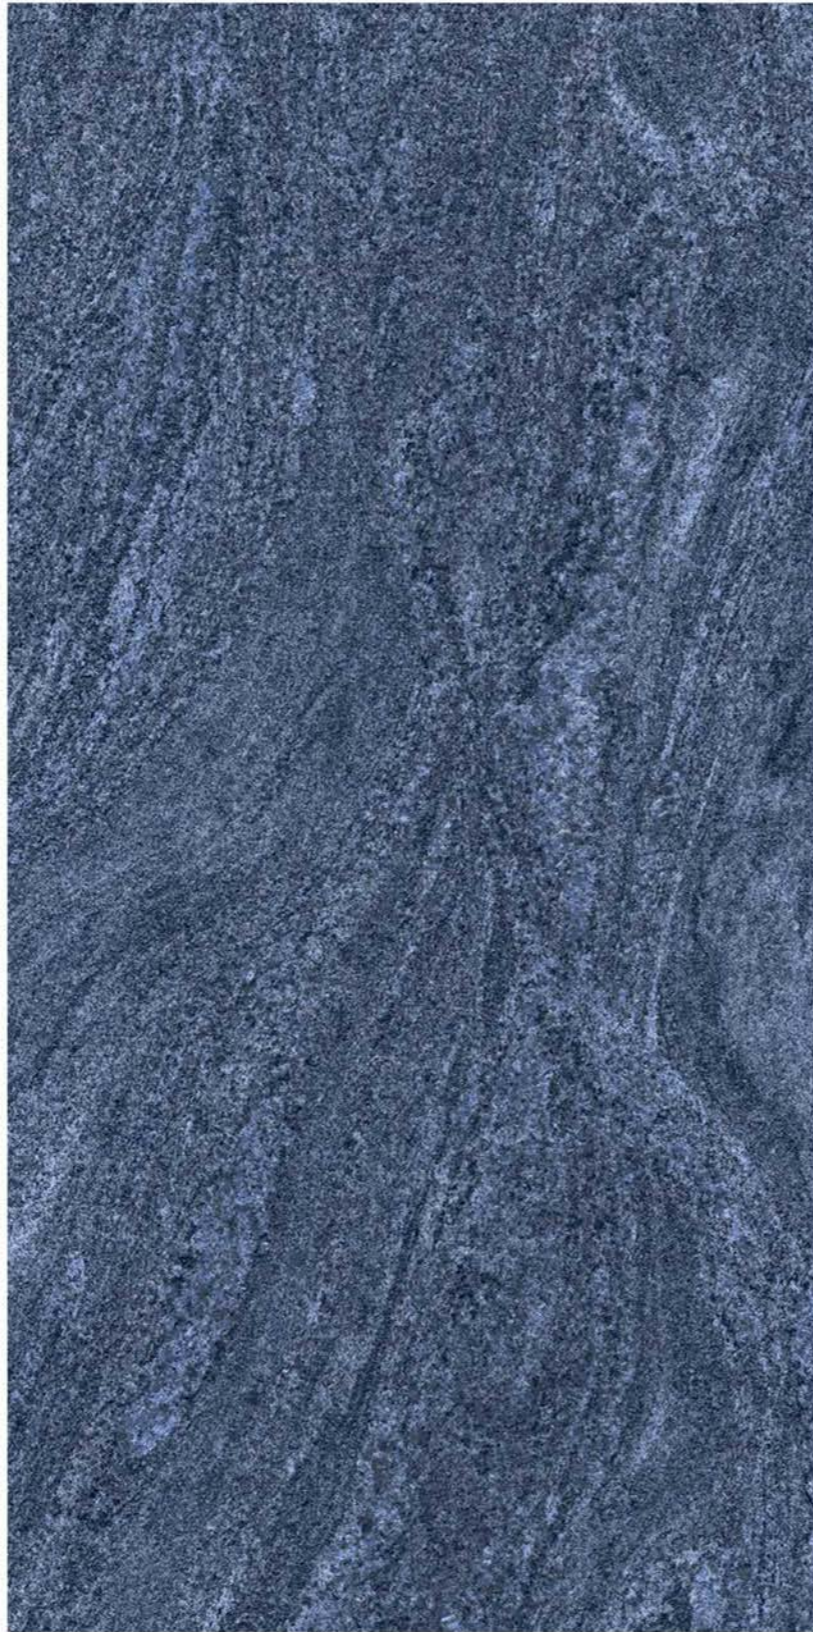

DOUBLE
CHARGE
DARK
COLLECTION

| Size
600x
1200mm

| Surface
Glossy

| Random
05

SIDRENA BLUE