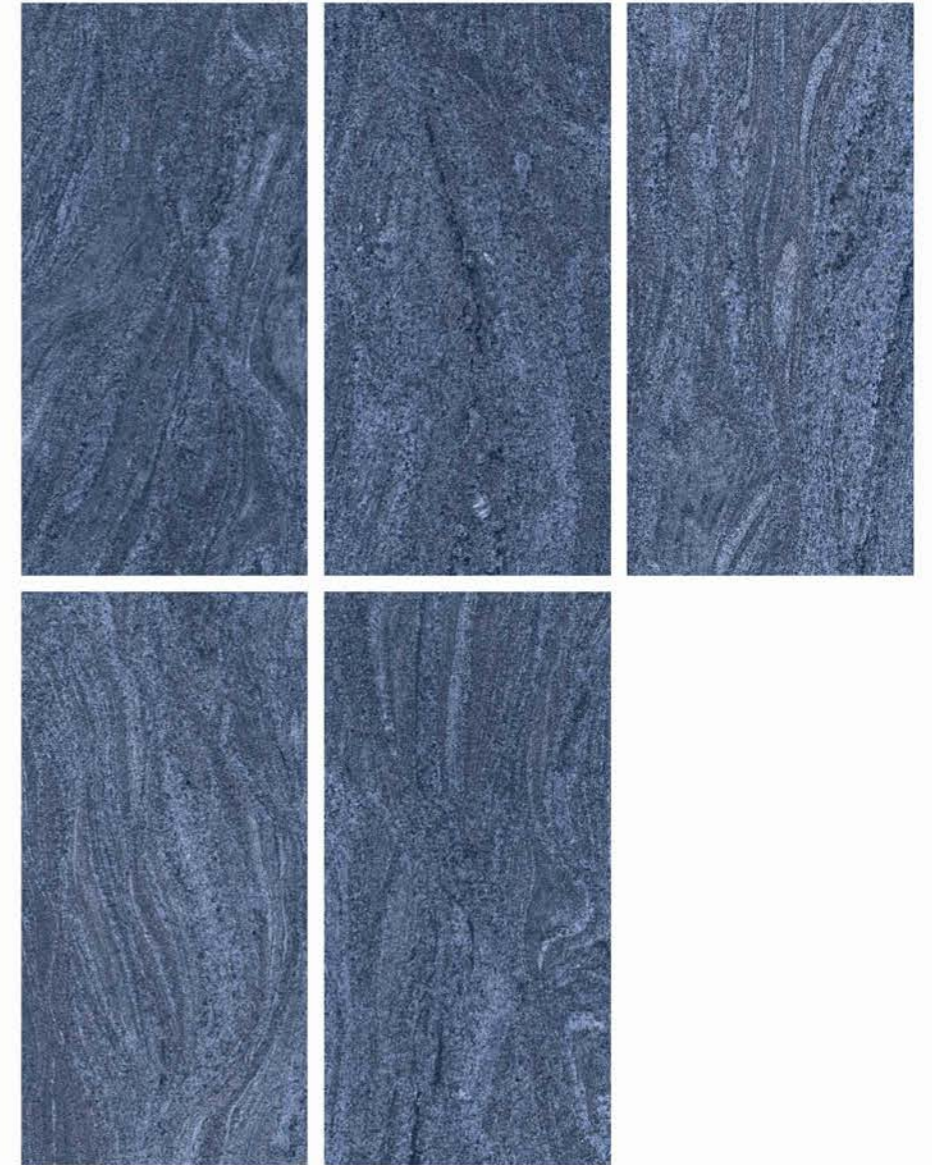

DOUBLE
CHARGE
DARK
COLLECTION

| Size
600x
1200mm

| Surface
Glossy

| Random
05

SIDRENA BLUE