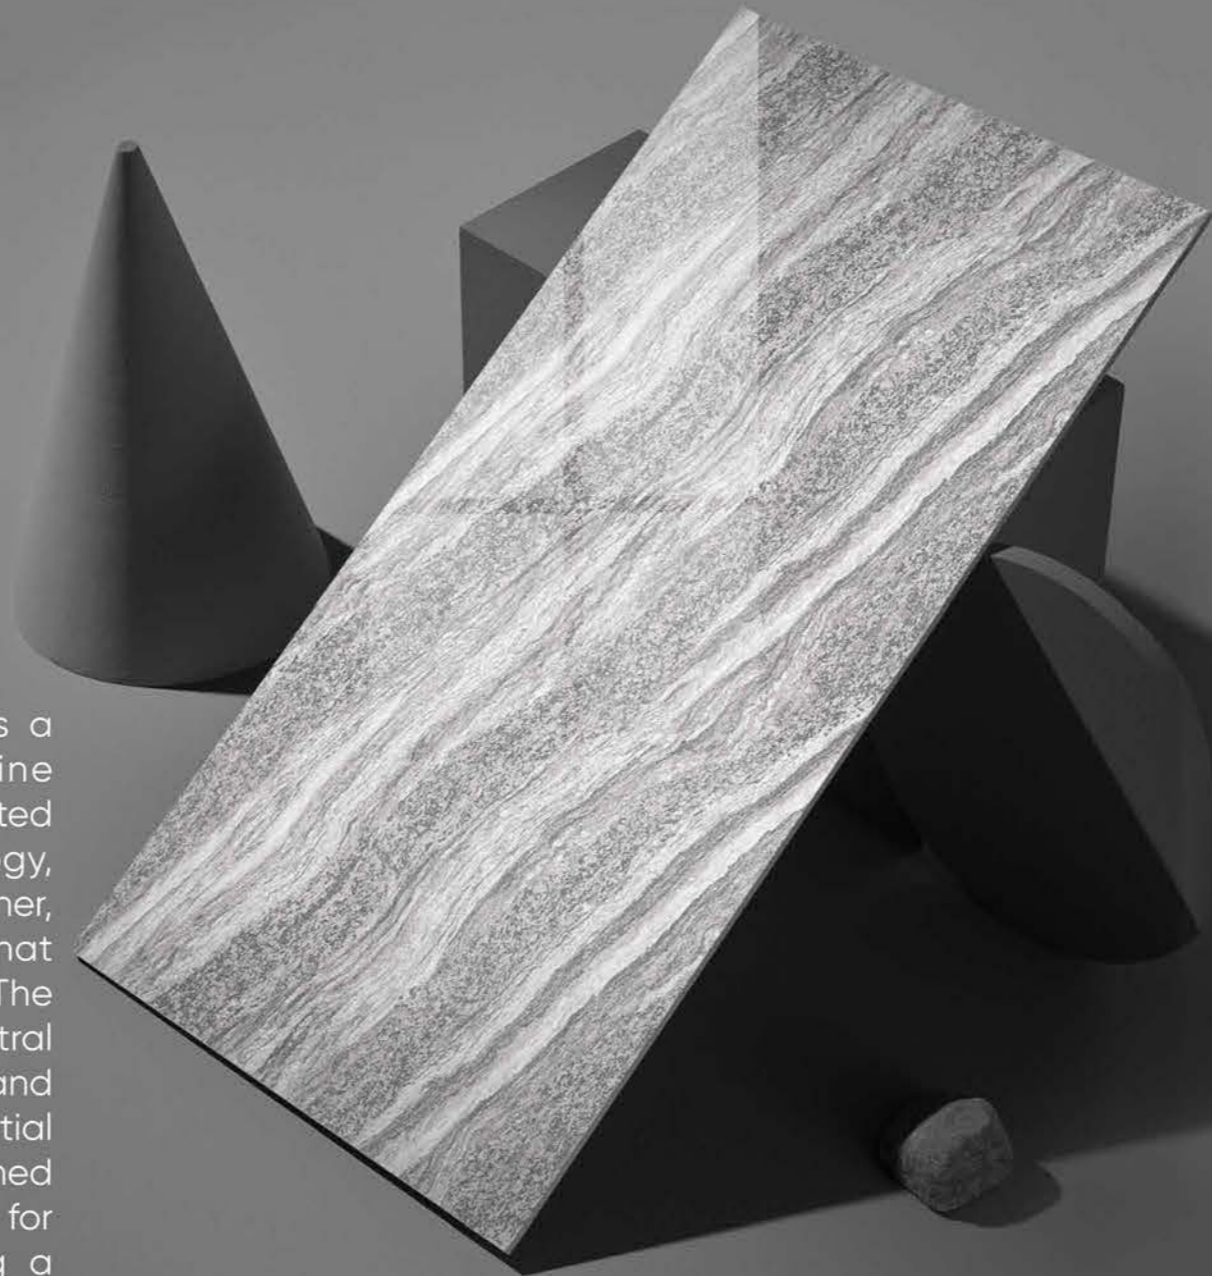

600x
1200mm

The Double Charge Light Collection offers a premium selection of tiles that combine elegance with durability. These tiles are crafted using advanced double charge technology, where two layers of pigment are fused together, ensuring a strong, long-lasting surface that maintains its color and finish over time. The collection features a palette of light, neutral tones that bring a sense of spaciousness and serenity to any interior. Ideal for both residential and commercial spaces, these tiles are designed to resist wear and tear, making them perfect for high-traffic areas while still delivering a sophisticated, modern aesthetic.