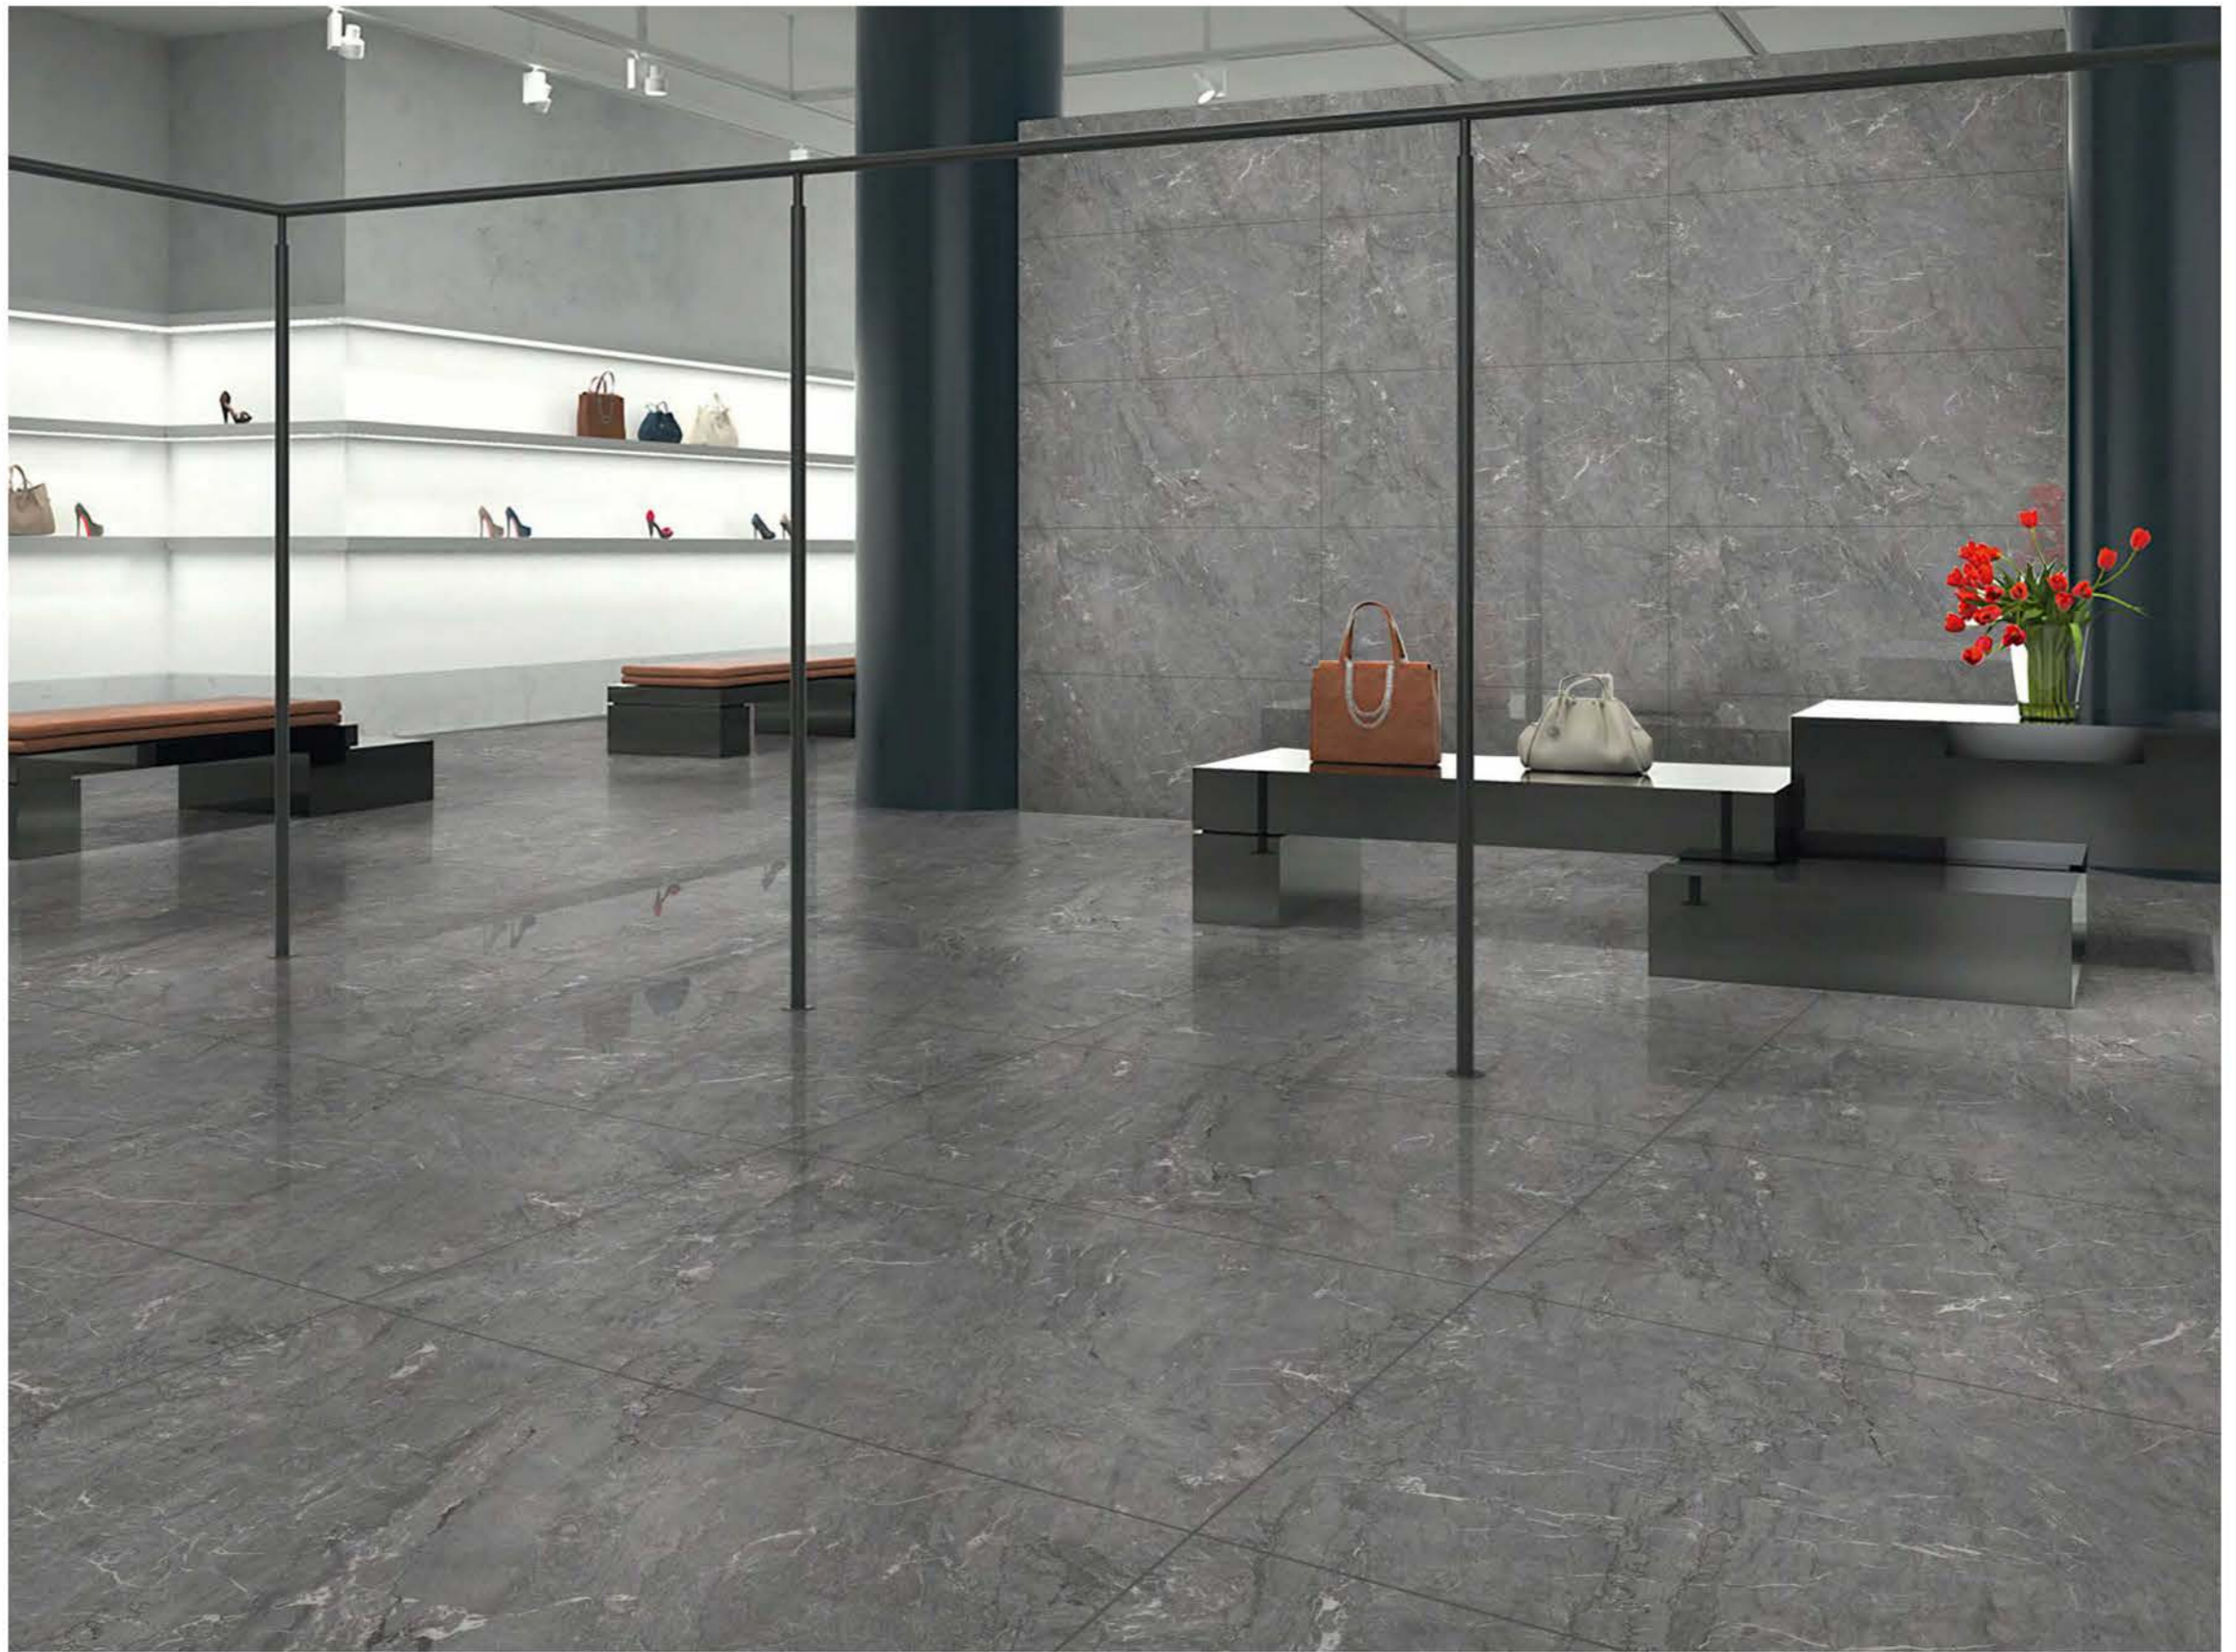

| Size
600x
1200mm

| Surface
Glossy

| Random
04

EMPHONY
NERO

1 Floor
EMPHONY NERO

ENDLESS
COLLECTION

ENDLESS

COLLECTION