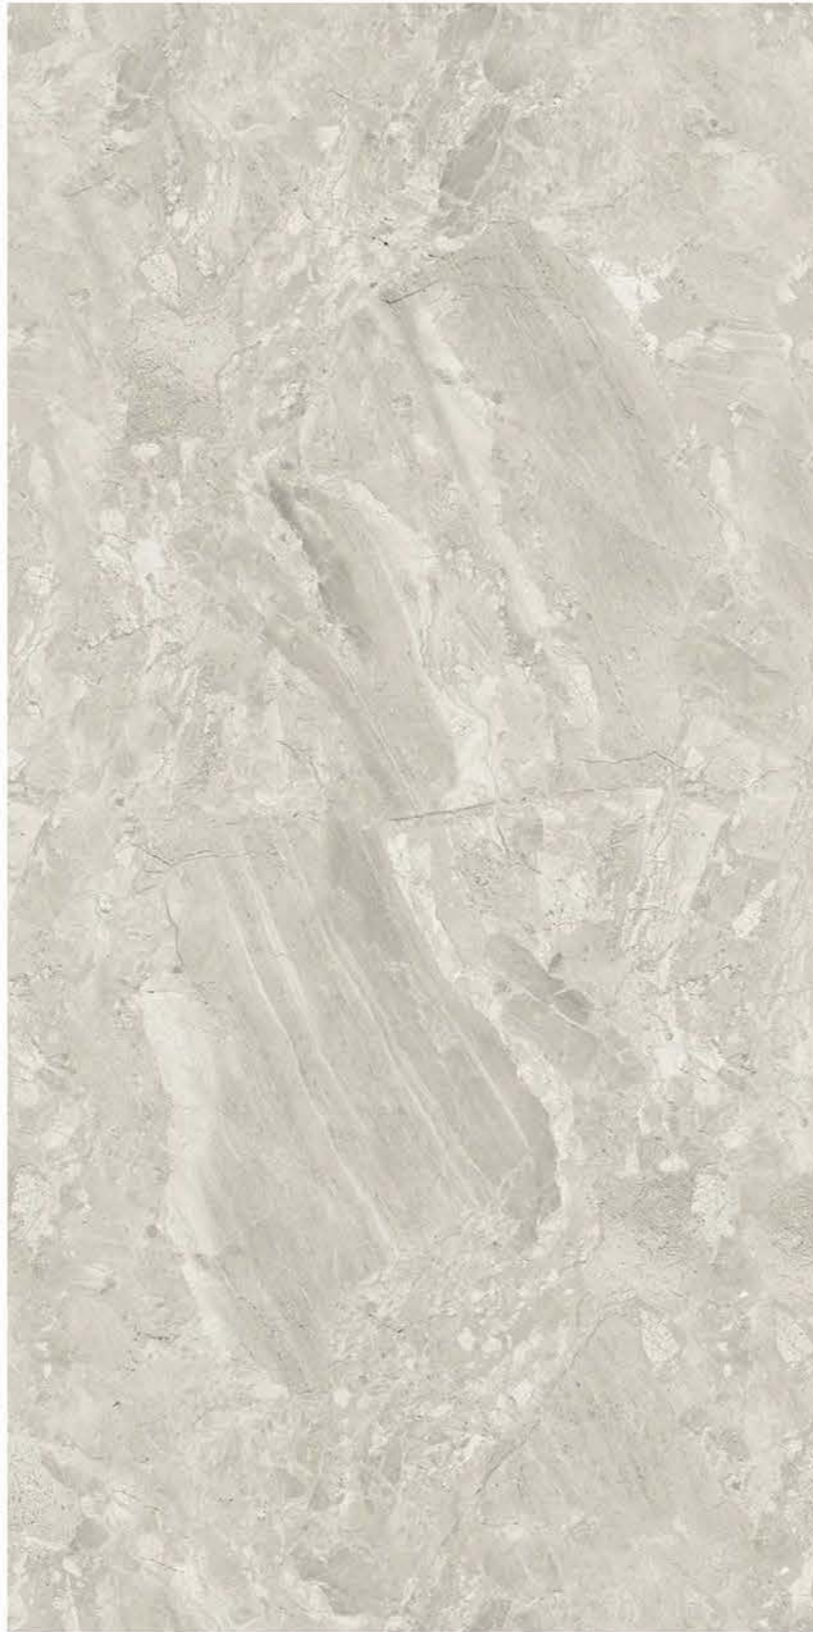

**AMELIA
GREY**

| Wall & Floor
AMELIA GREY

ENDLESS
COLLECTION

ENDLESS

COLLECTION

| Size
600x
1200mm

| Surface
Glossy

| Random
04