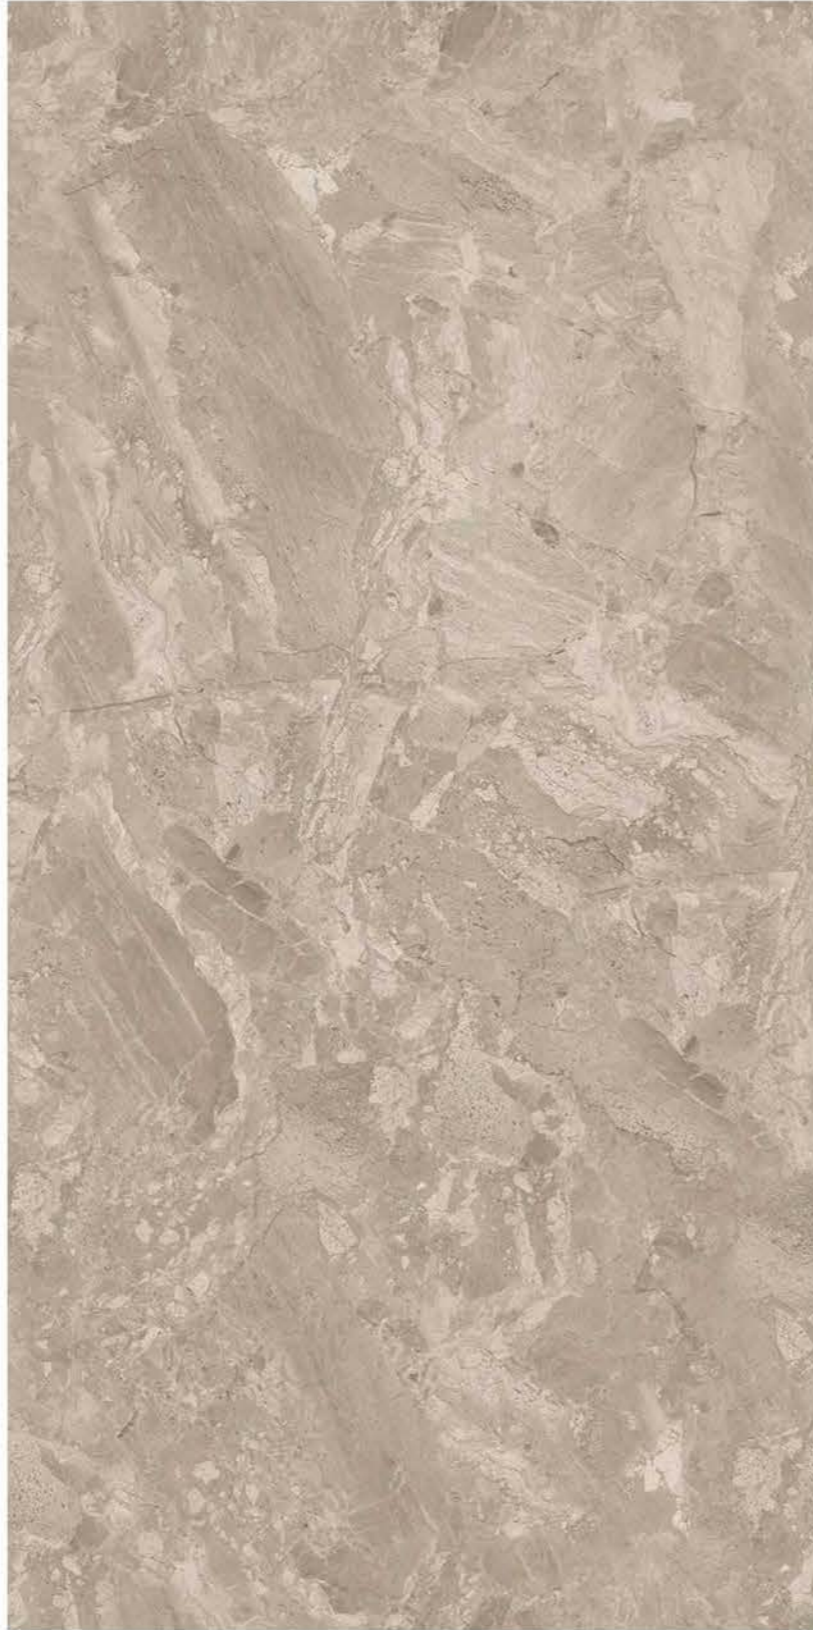

**AMARANTO
GREY**

1 Floor
AMARANTO GREY

ENDLESS
COLLECTION

ENDLESS

COLLECTION

| Size
600x
1200mm

| Surface
Glossy

| Random
04