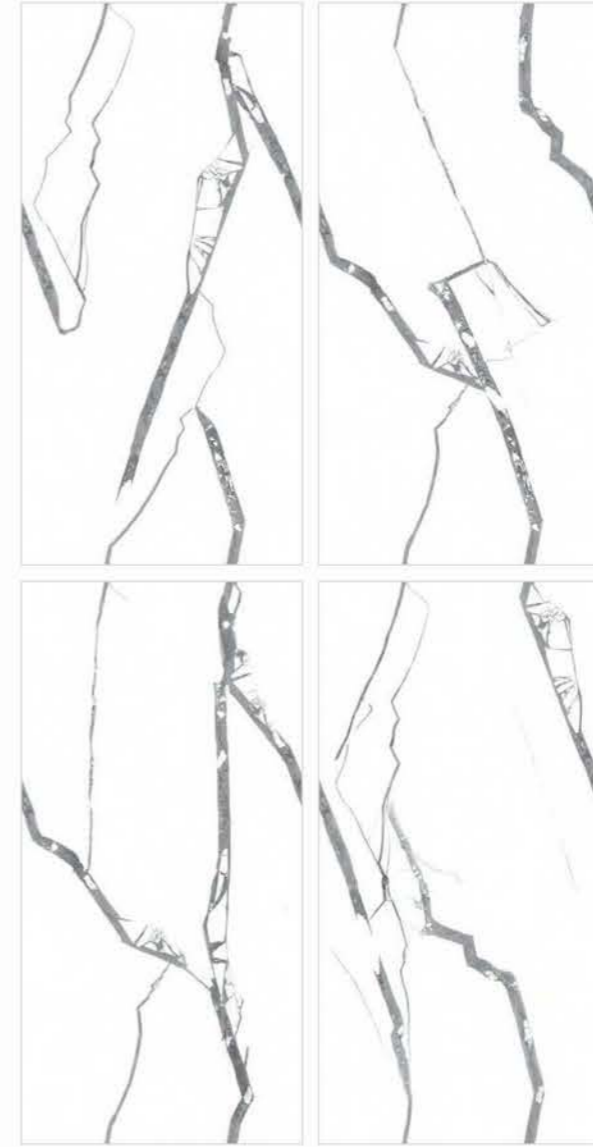

ENDLESS

COLLECTION

| Size
600x
1200mm

| Surface
Glossy

| Random
04

EBONY
SATUARIO