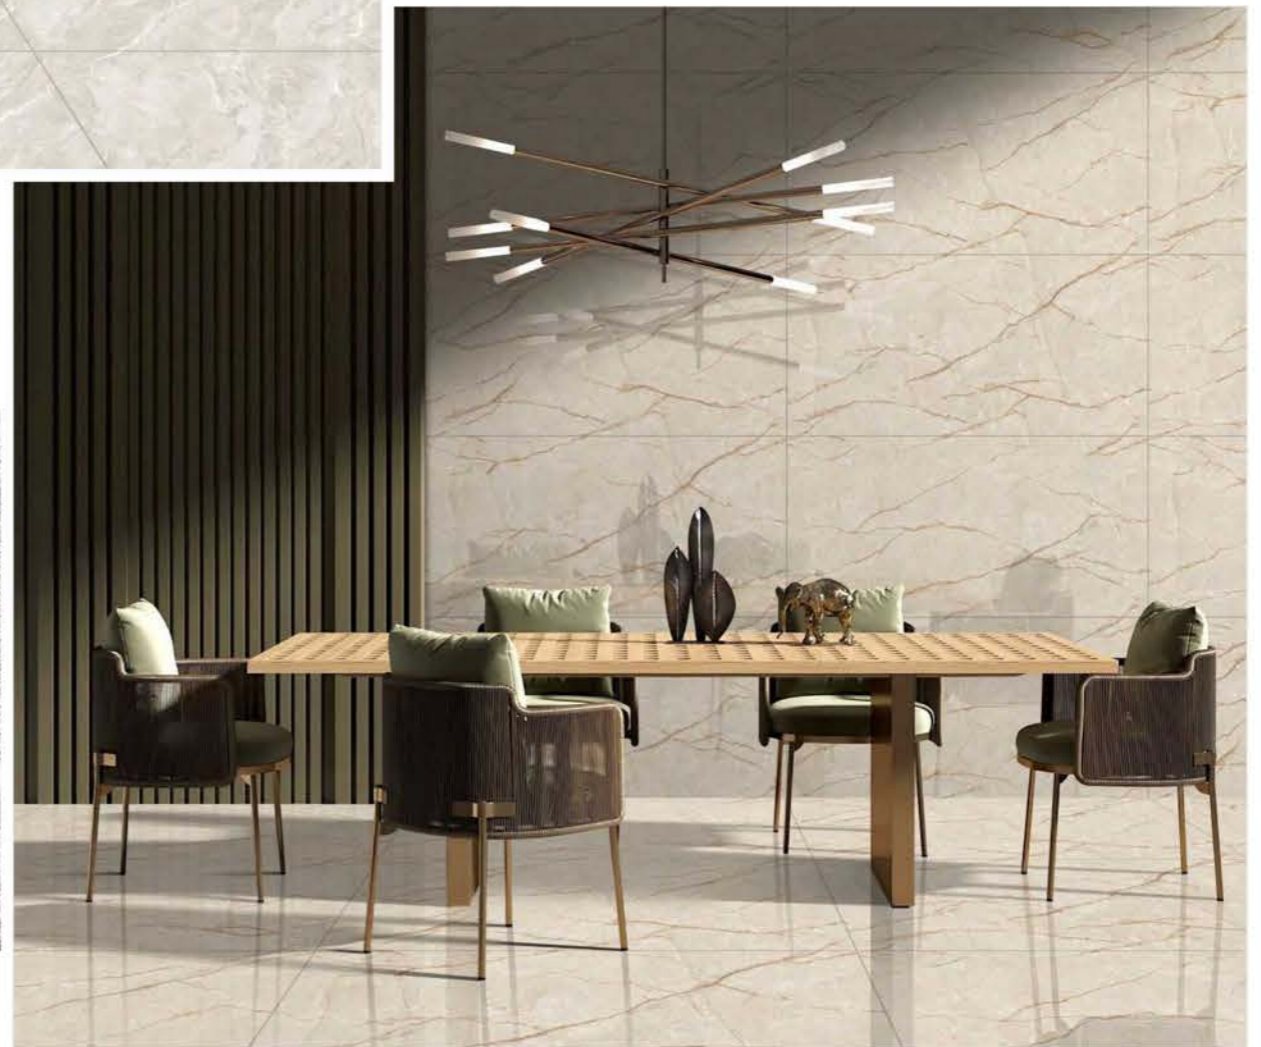

ENDLESS COLLECTION

Where Style
Meets Comfort.