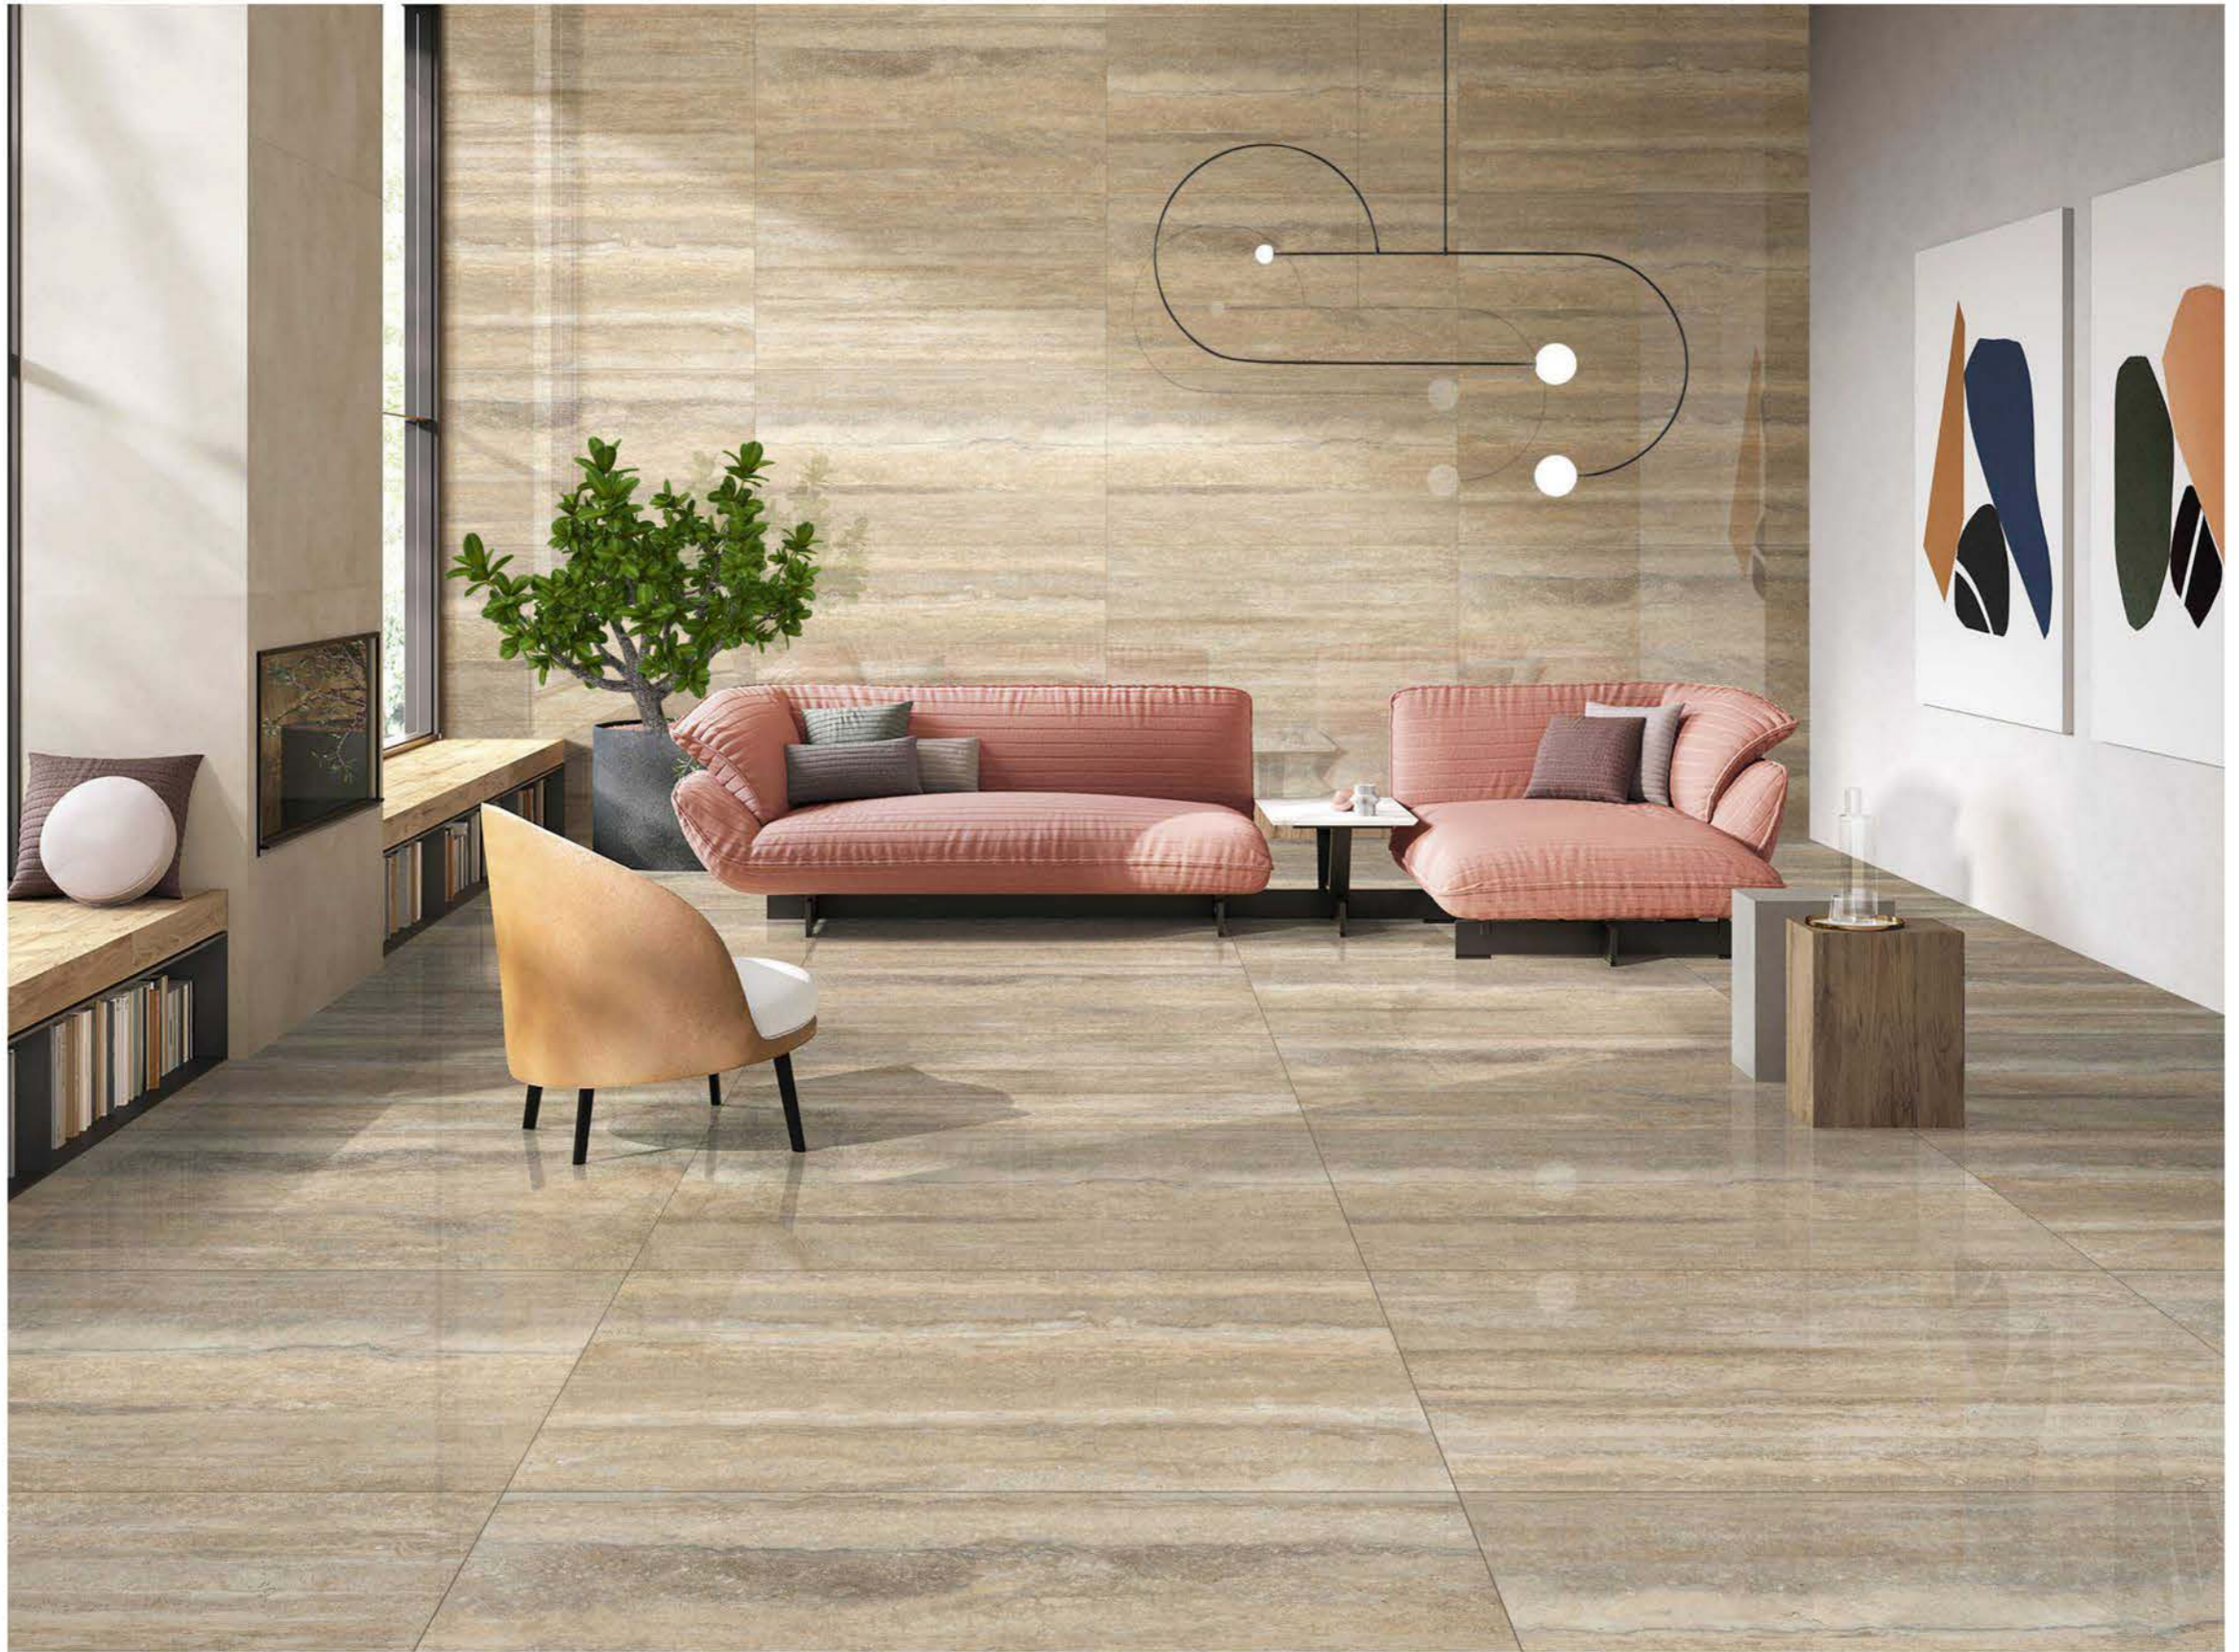

| Wall & Floor
THASOS CREMA

POLISHED
COLLECTION