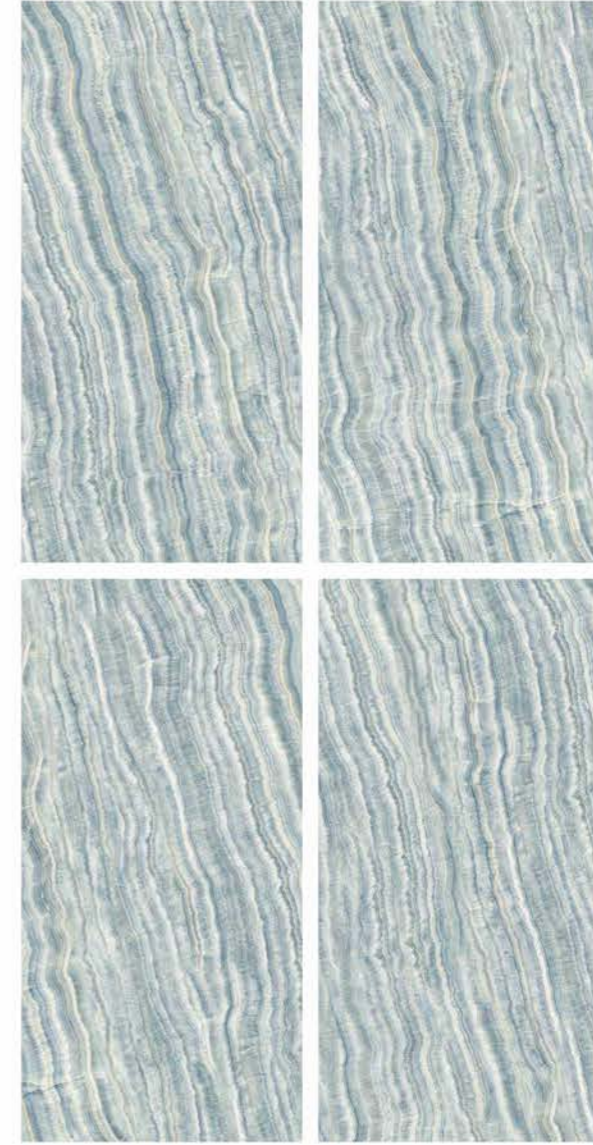

POLISHED
COLLECTION

| Size
600x
1200mm

| Surface
Glossy

| Random
04

**STROW
GREEN**