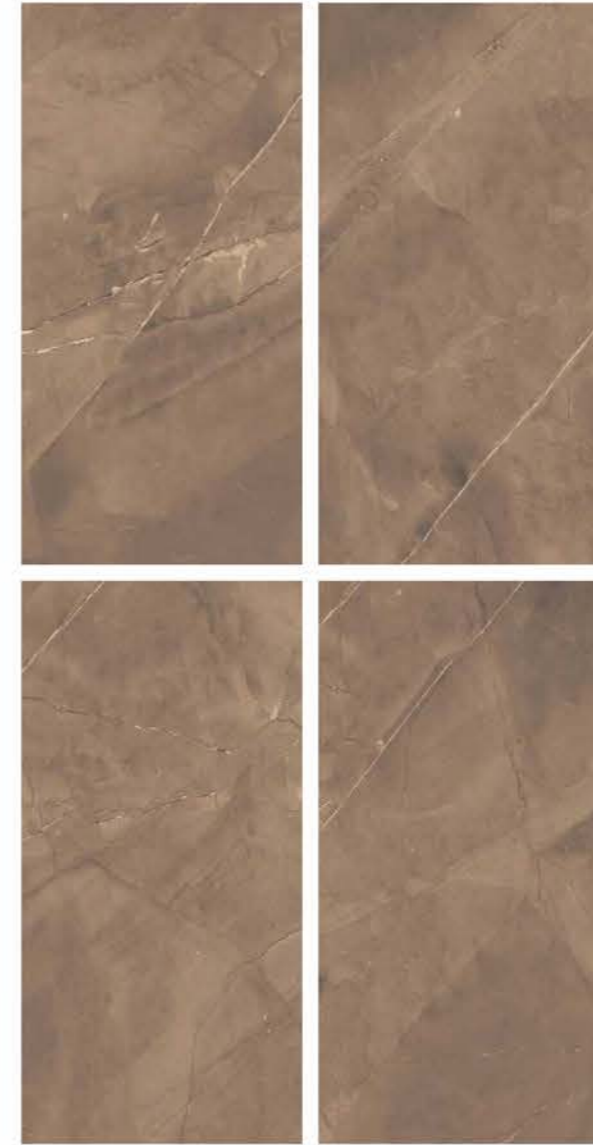

POLISHED
COLLECTION

| Size
600x
1200mm

| Surface
Glossy

| Random
04

**ARCH
BROWN**