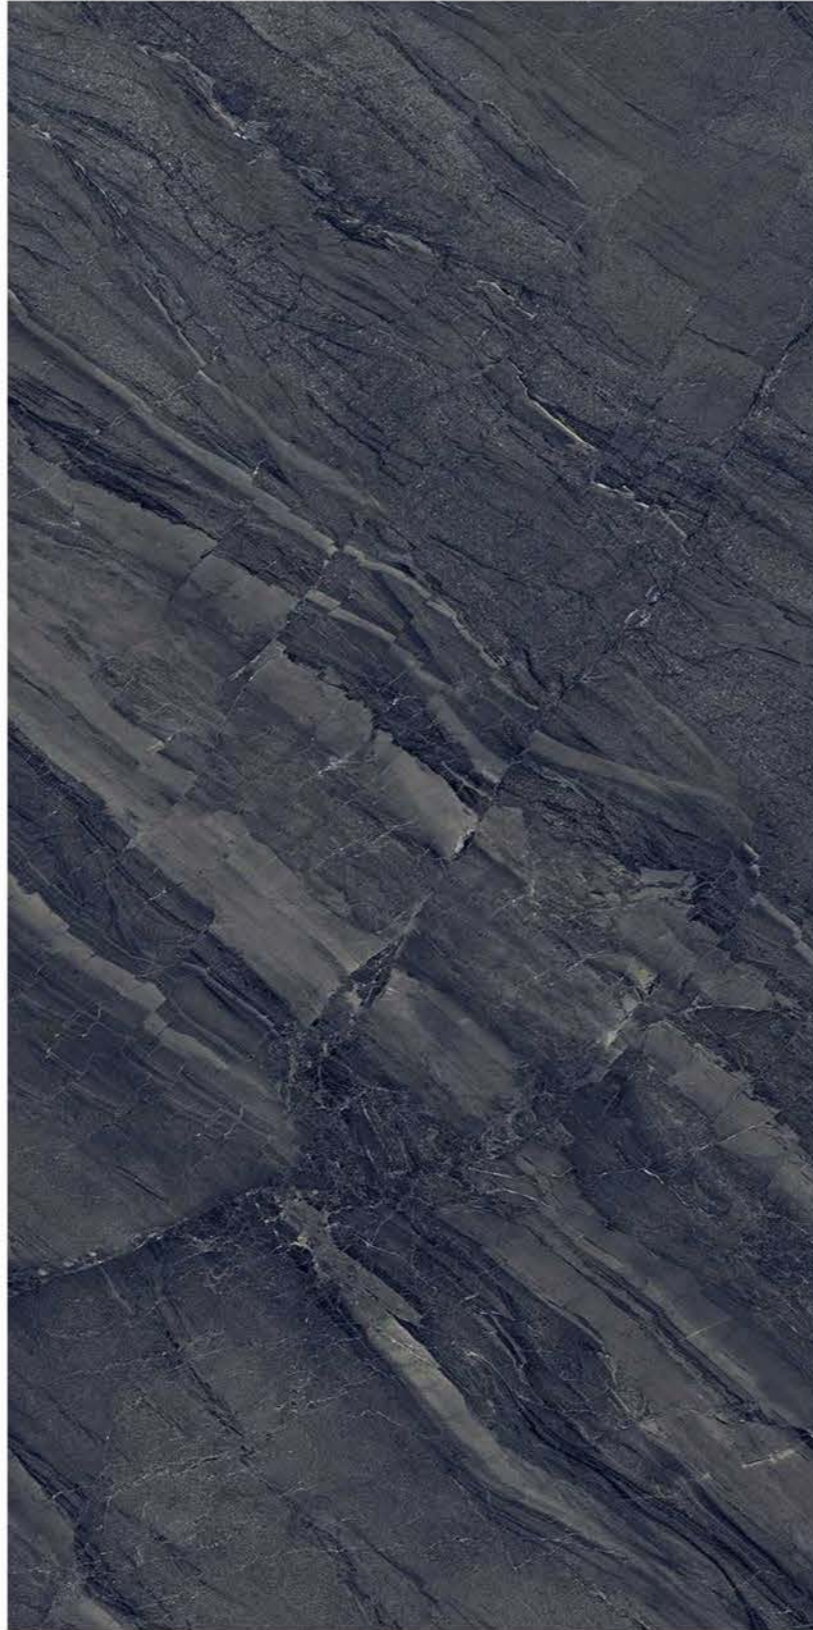

POLISHED
COLLECTION

| Size
600x
1200mm

| Surface
Glossy

| Random
04

**AMRON
ASH**