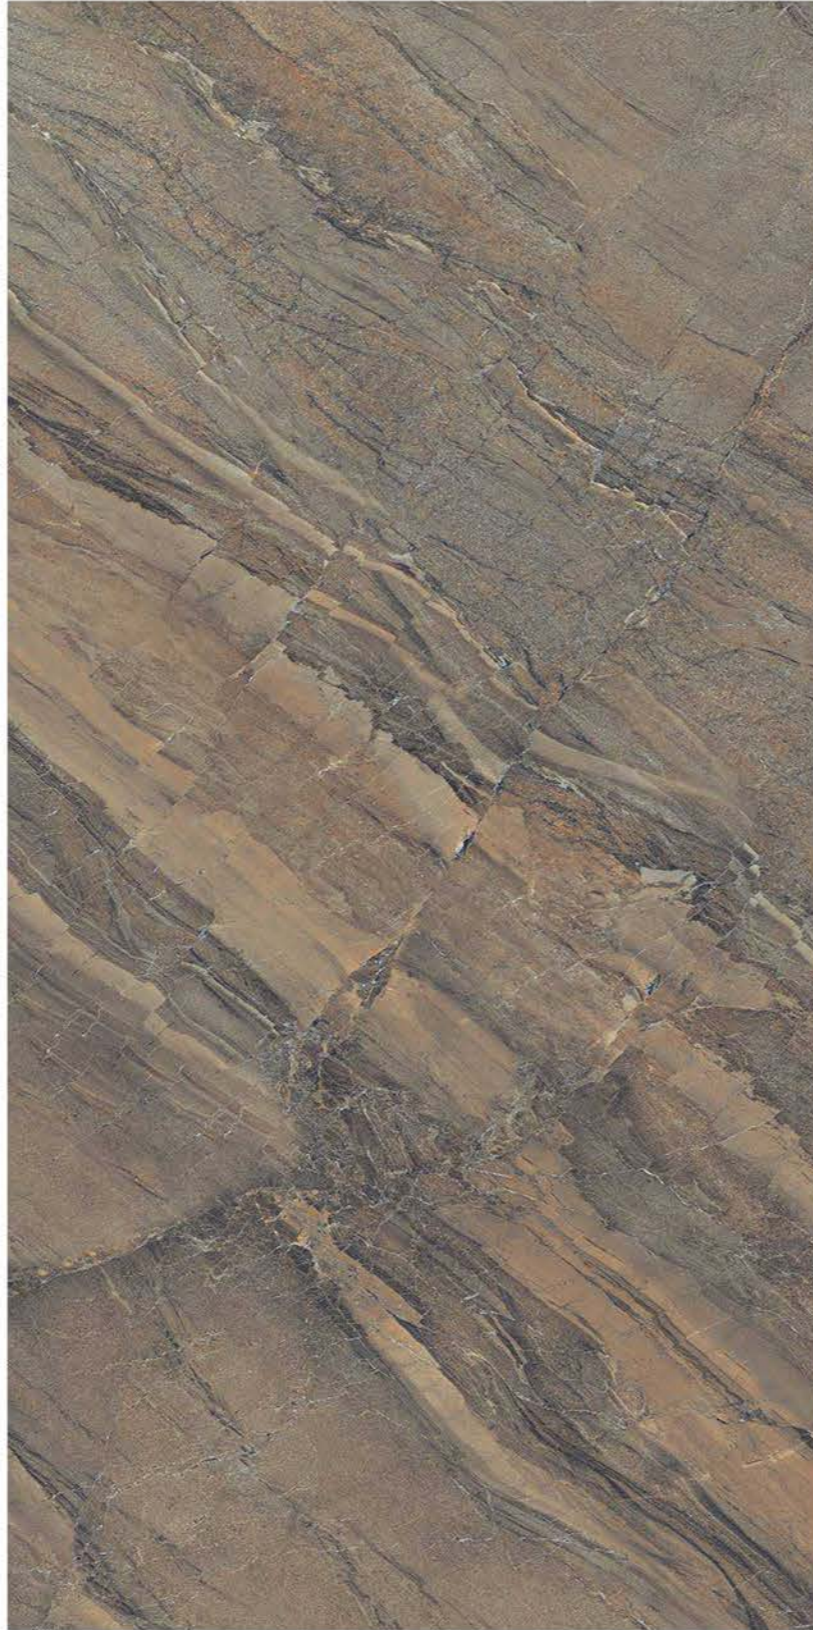

POLISHED
COLLECTION

| Size
600x
1200mm

| Surface
Glossy

| Random
04

**AMRON
NATURAL**