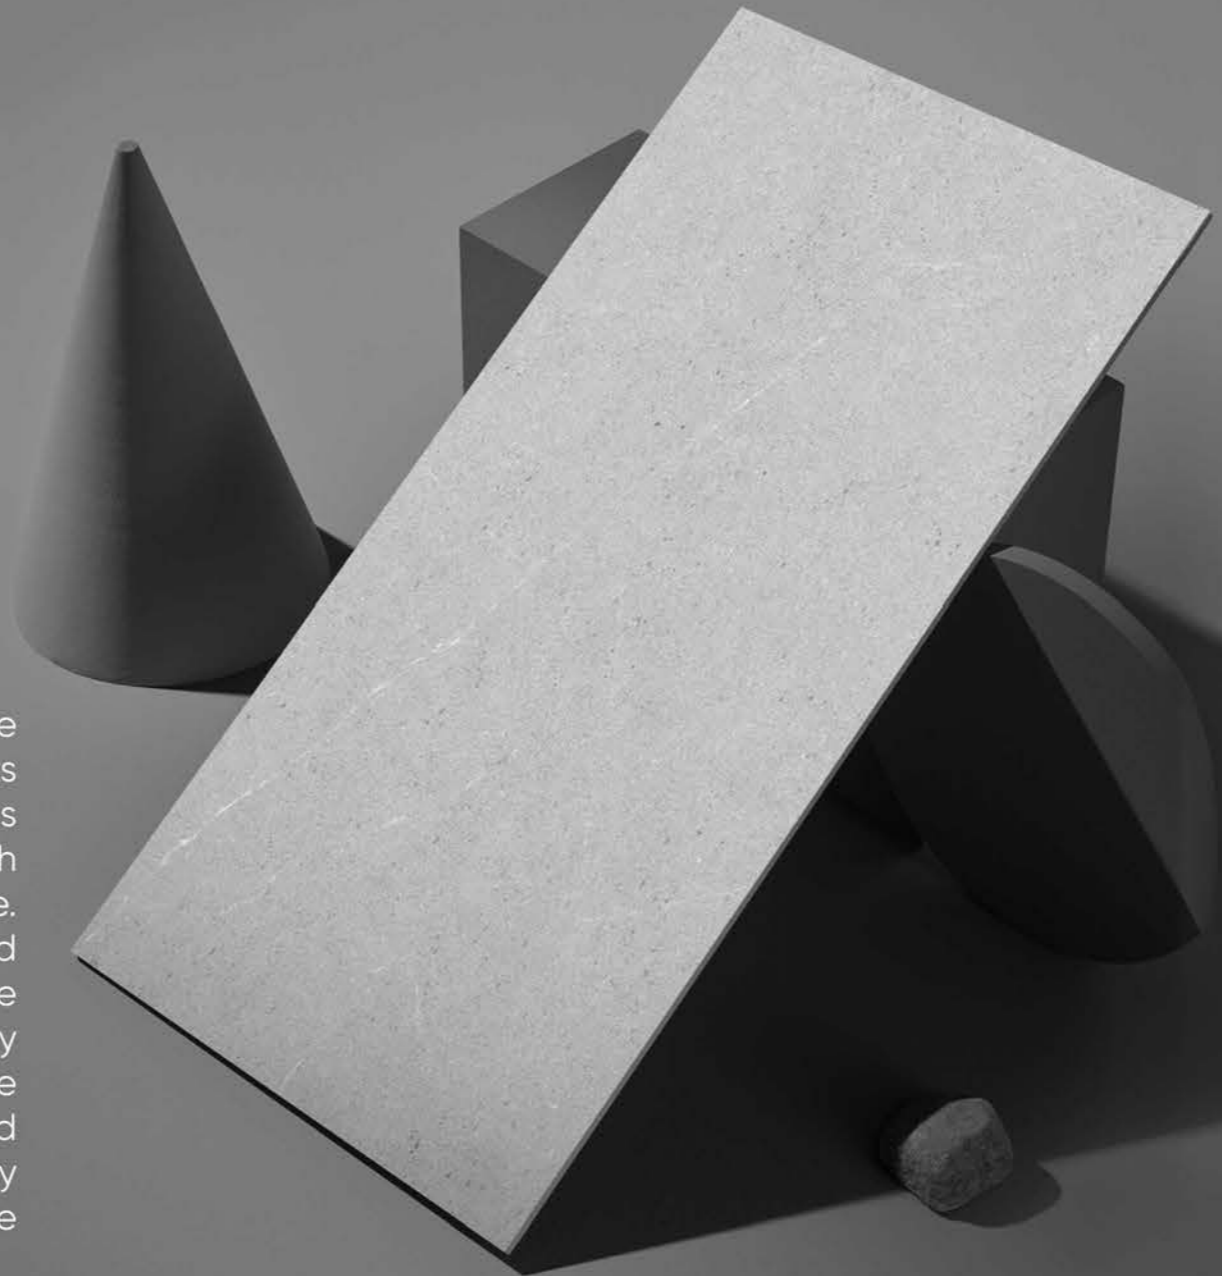

COLLECTION

600x
1200mm

Experience the understated elegance of the Matt Collection, where sophistication meets simplicity. Each piece in this collection is crafted with a smooth, non-reflective finish that adds a touch of modernity to any space. Ideal for creating a serene and refined ambiance, the Matt Collection features subtle textures and muted tones that effortlessly blend with diverse interiors. Perfect for those who appreciate the beauty of understated design, this collection transforms ordinary surfaces into extraordinary statements of style and class.