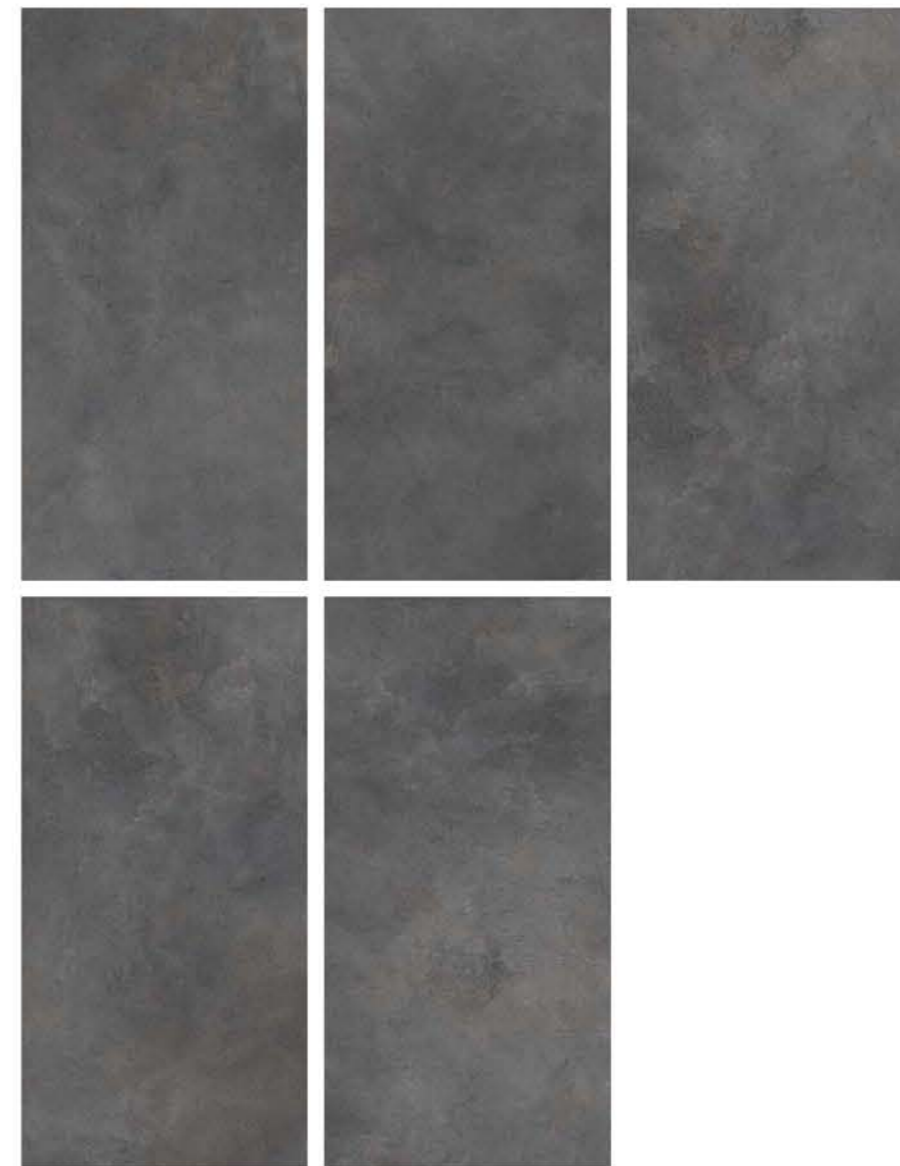

| Size
600x
1200mm

| Surface
Matt

| Random
05

**BRACELONA
ASH**

1 Floor
BRACELONA ASH

MATT
COLLECTION

MATT
COLLECTION

| Size
600x
1200mm