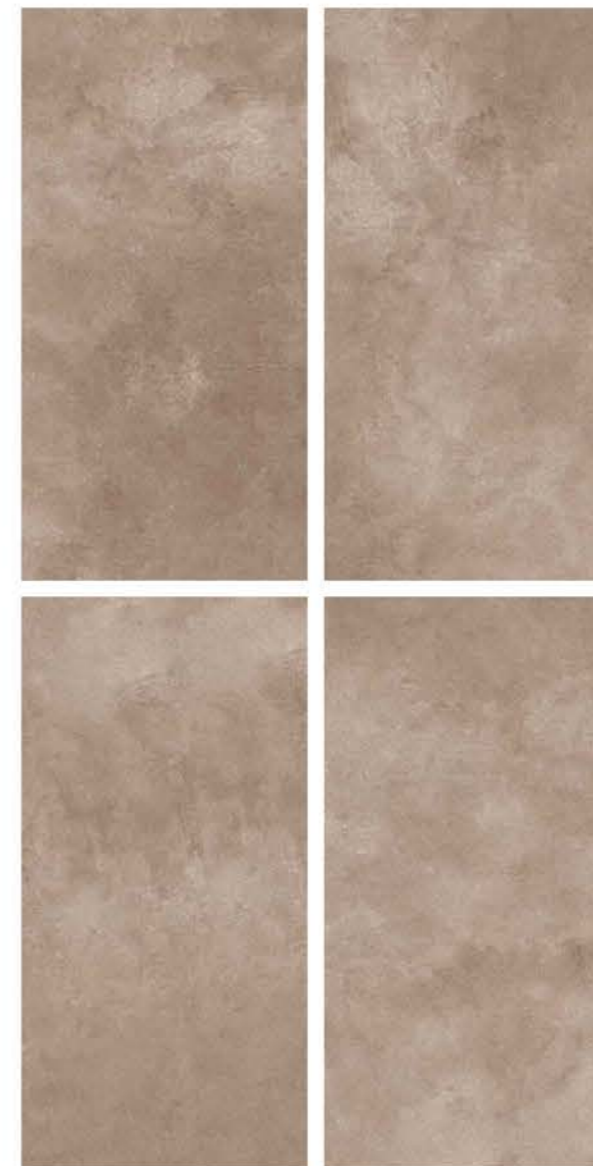

**DEMODA
BEIGE**

1 Floor
DEMODA BEIGE

MATT
COLLECTION

MATT
COLLECTION

| Size
600x
1200mm

| Surface
Matt

| Random
04

**DEMODA
BROWN**