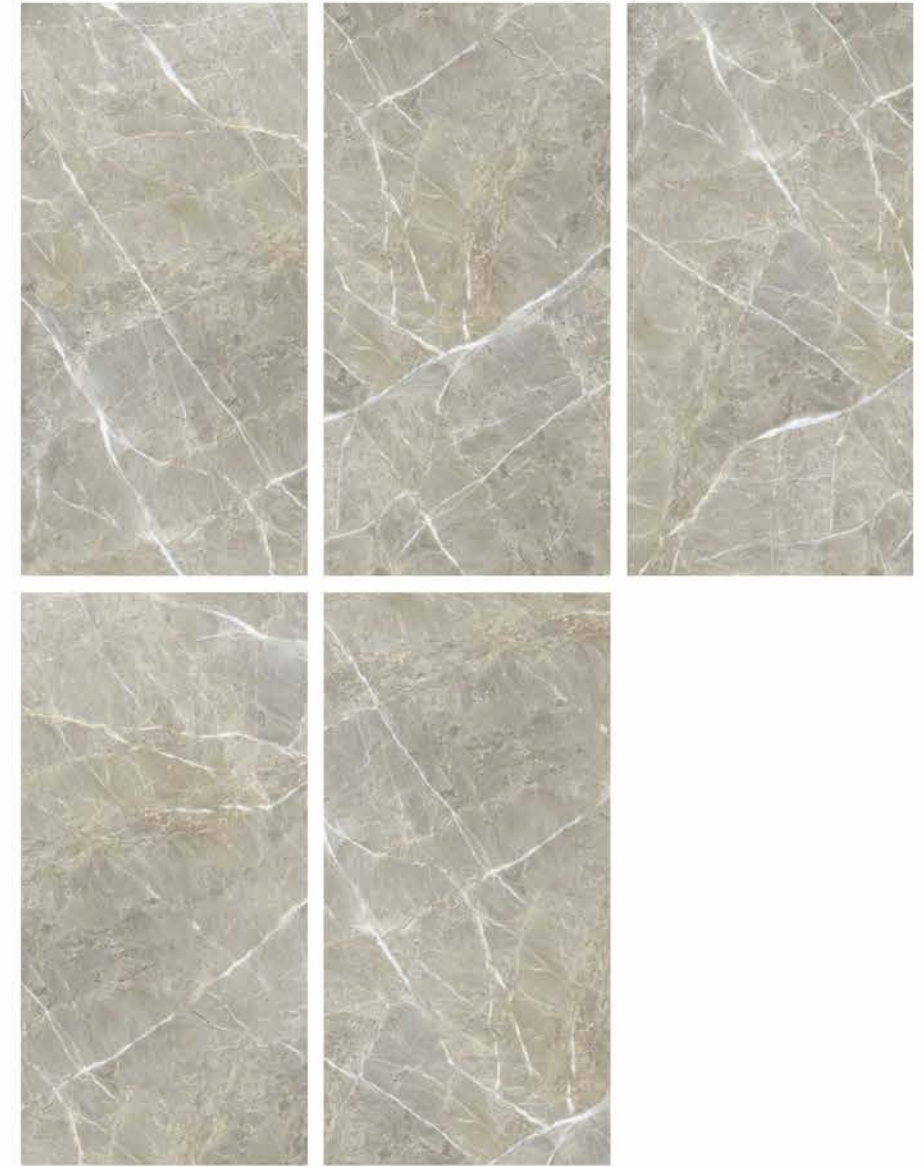

POLISHED
COLLECTION

| Size
600x
1200mm

| Surface
Glossy

| Random
05

**BULGARI
PISTA**