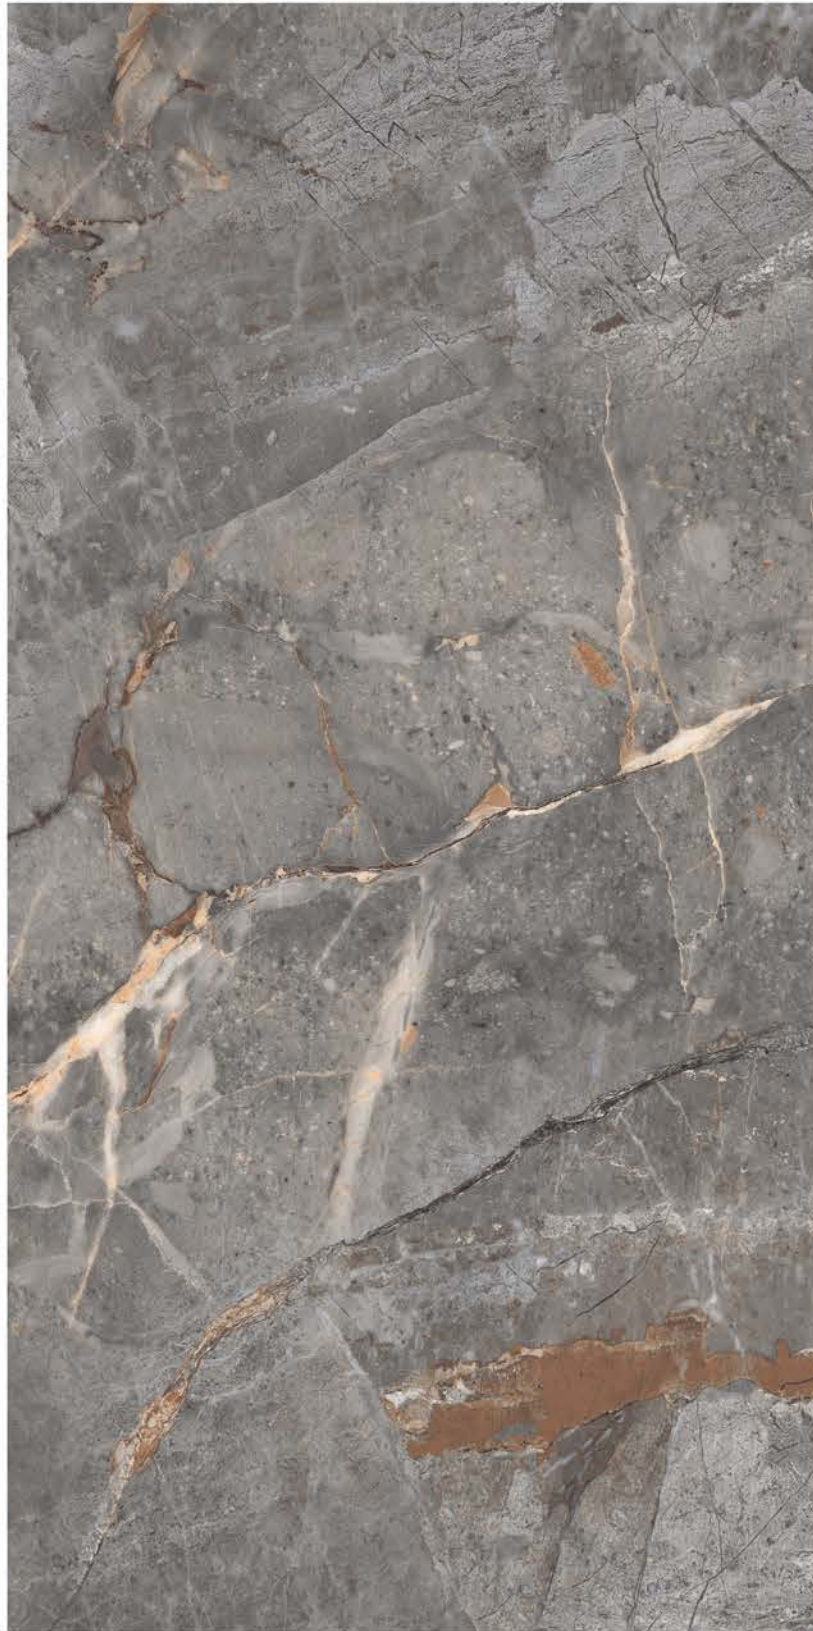

POLISHED
COLLECTION

| Size
600x
1200mm

| Surface
Glossy

| Random
05

**CASTEL
GIALLO**