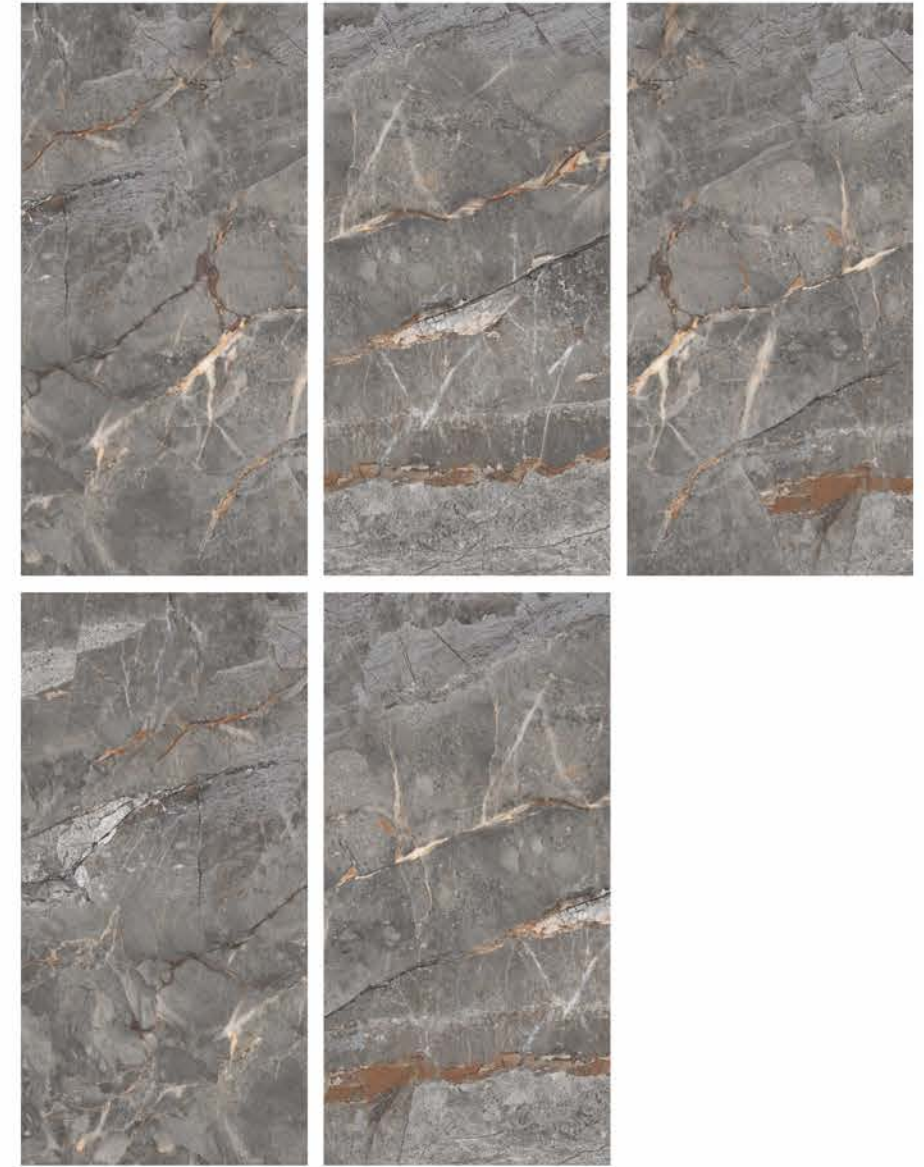

POLISHED
COLLECTION

| Size
600x
1200mm

| Surface
Glossy

| Random
05

**CASTEL
GIALLO**