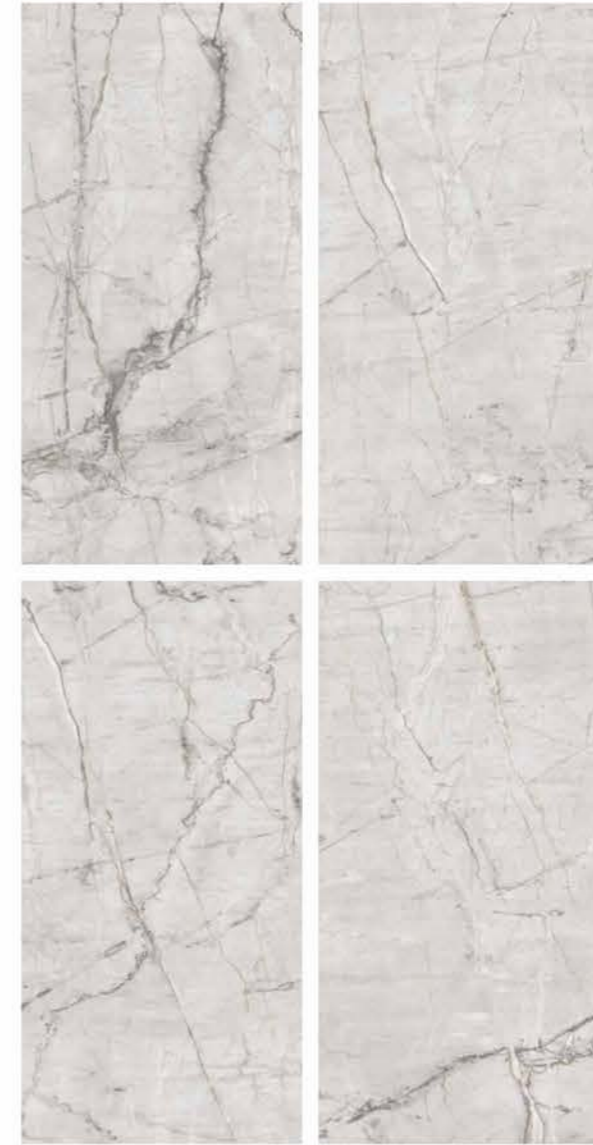

| Random
04

**DARLA
ROBIN**

| Wall & Floor
DARLA ROBIN

POLISHED
COLLECTION

POLISHED
COLLECTION

| Size
600x
1200mm

| Surface
Glossy

| Random
04