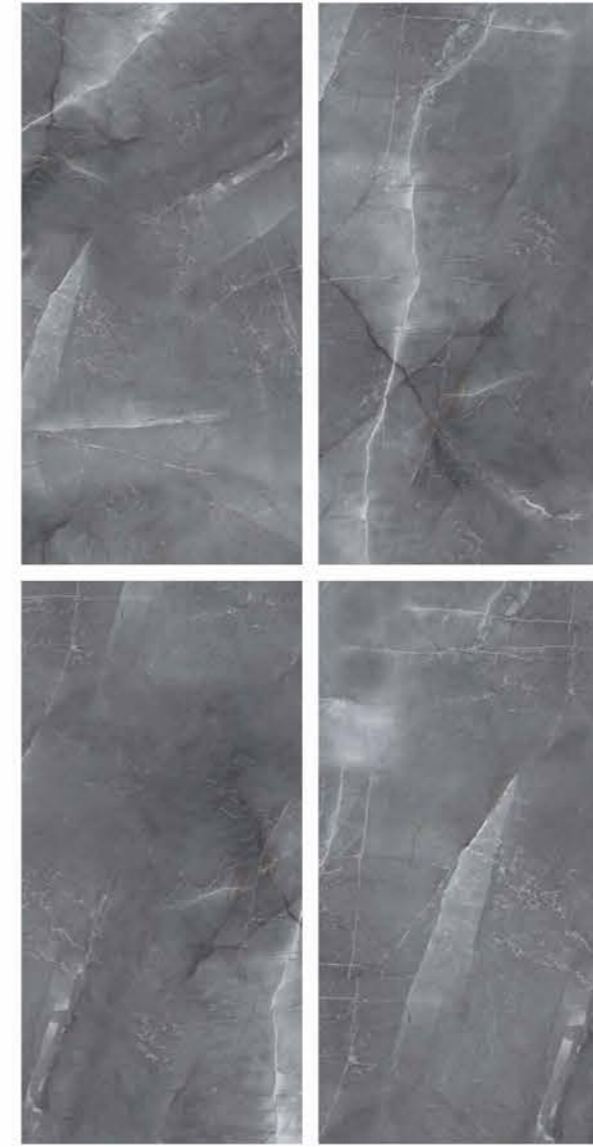

POLISHED
COLLECTION

| Size
600x
1200mm

| Surface
Glossy

| Random
04

**GENET
NERO**