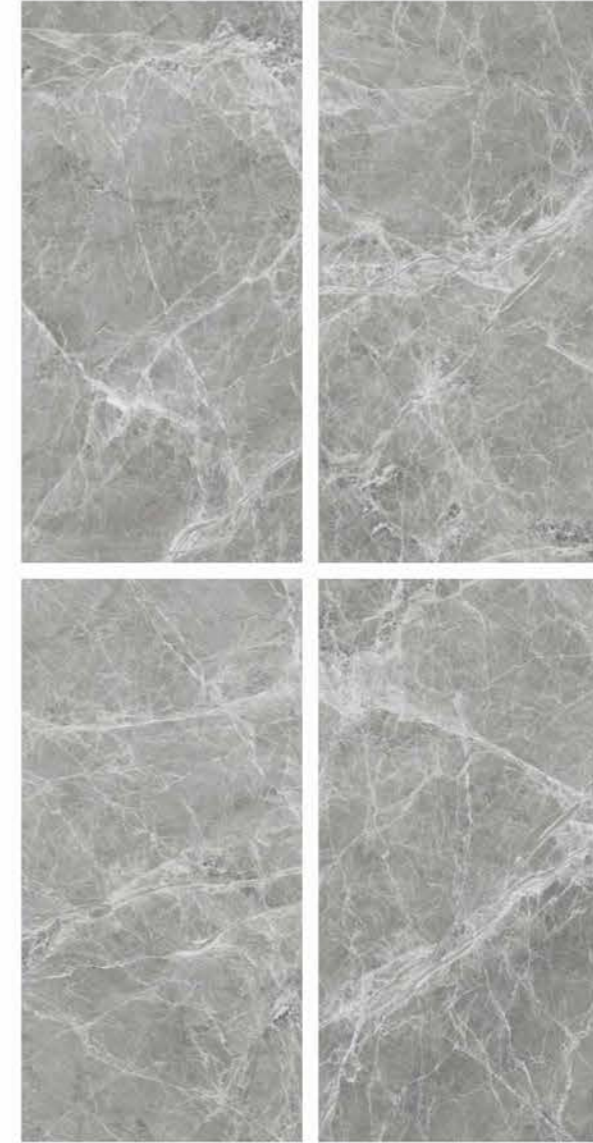

**DARLA
SILVER**

1 Floor
DARLA SILVER

POLISHED
COLLECTION

POLISHED
COLLECTION

| Size
600x
1200mm

| Surface
Glossy

| Random
04

**DOLOMINT
GREY**