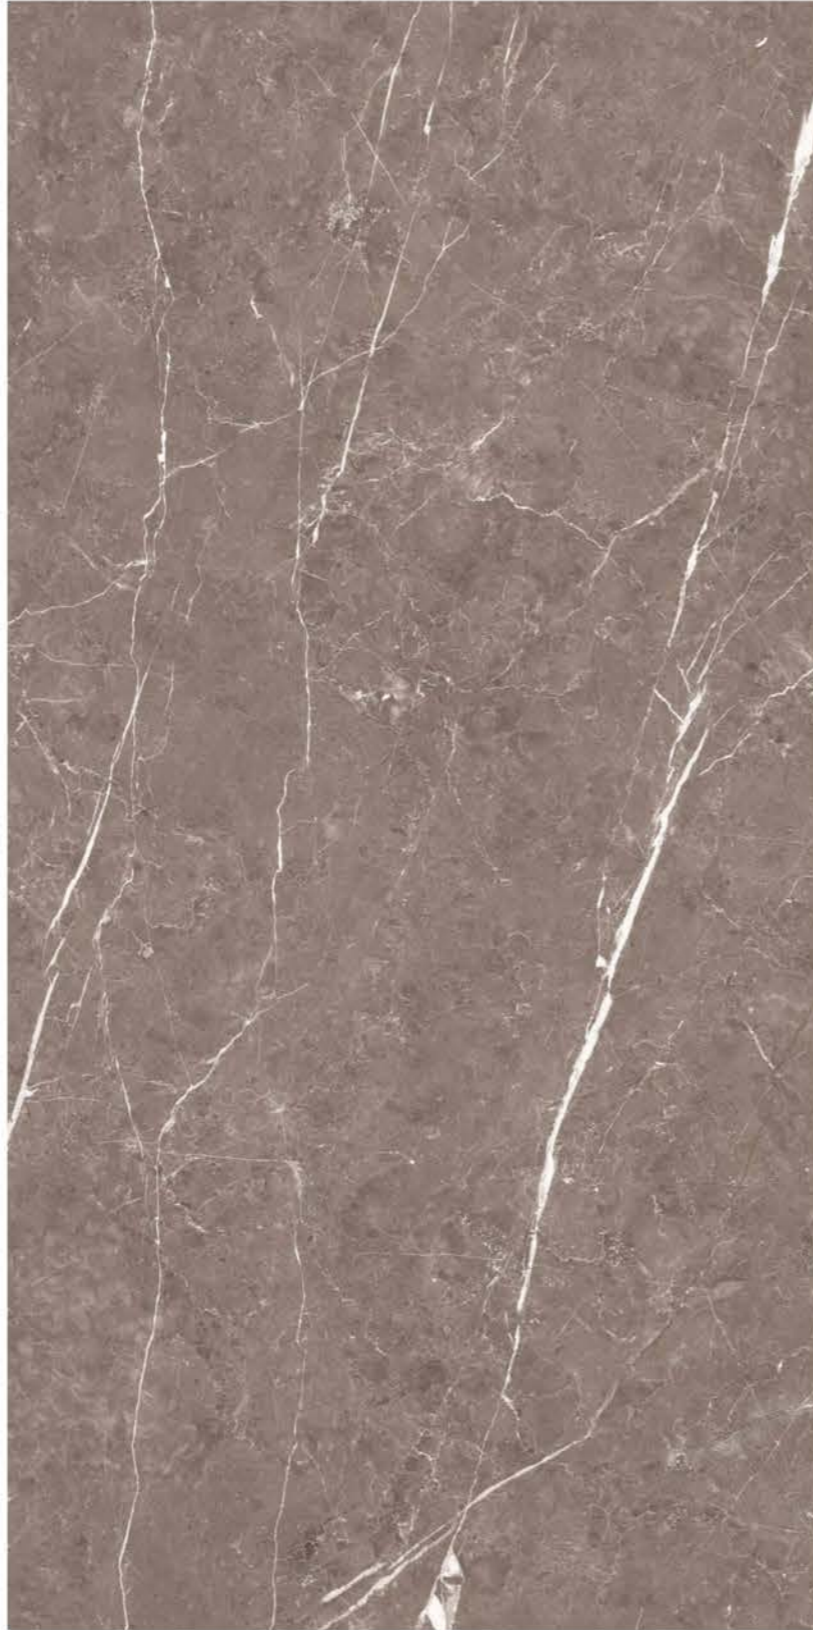

POLISHED
COLLECTION

| Size
600x
1200mm

| Surface
Glossy

| Random
04

**MARCONI
CHOCO**