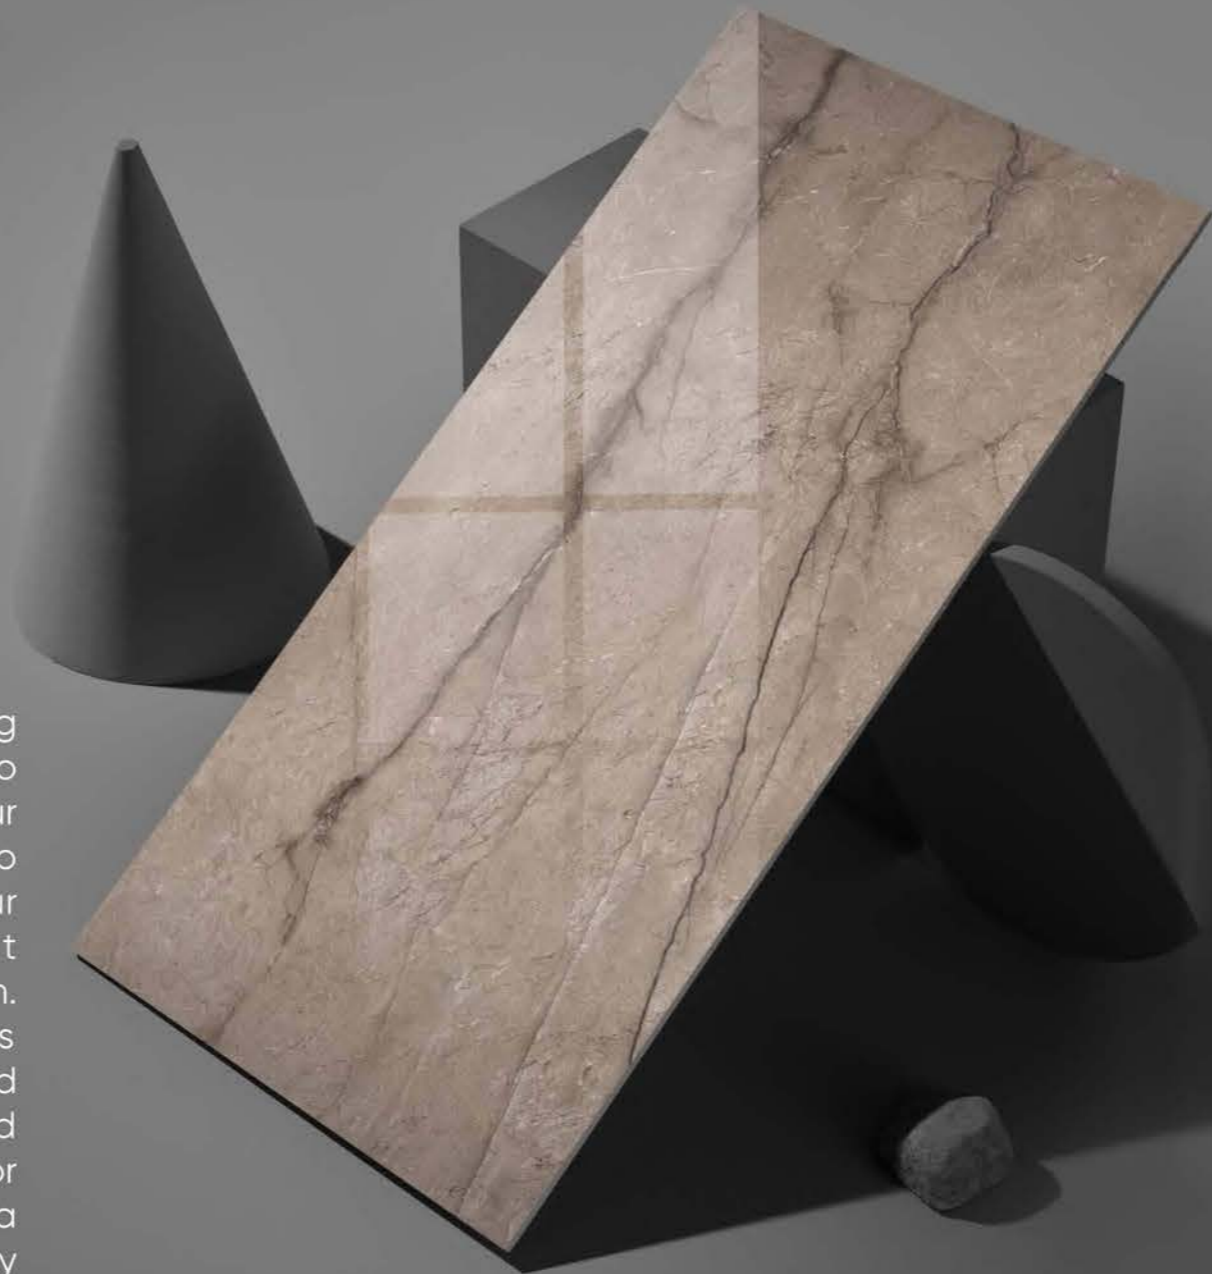

whether it's a luxurious bathroom, a chic living area, or a sophisticated office—our collection ensures that every surface exudes a sense of refined beauty.

POLISHED COLLECTION

600x
1200mm

Our Polished Collection features a stunning array of shades and hues, each designed to bring a unique touch of sophistication to your space. From classic whites and serene greys to rich earth tones and vibrant accents, our polished tiles offer a lustrous finish that enhances the light and ambiance of any room. Perfect for creating a seamless, high-gloss look, these tiles are ideal for both modern and traditional interiors, ensuring a stylish and cohesive aesthetic. Whether used on floors or walls, our 600x1200mm polished tiles provide a luxurious surface that is both durable and easy to maintain.