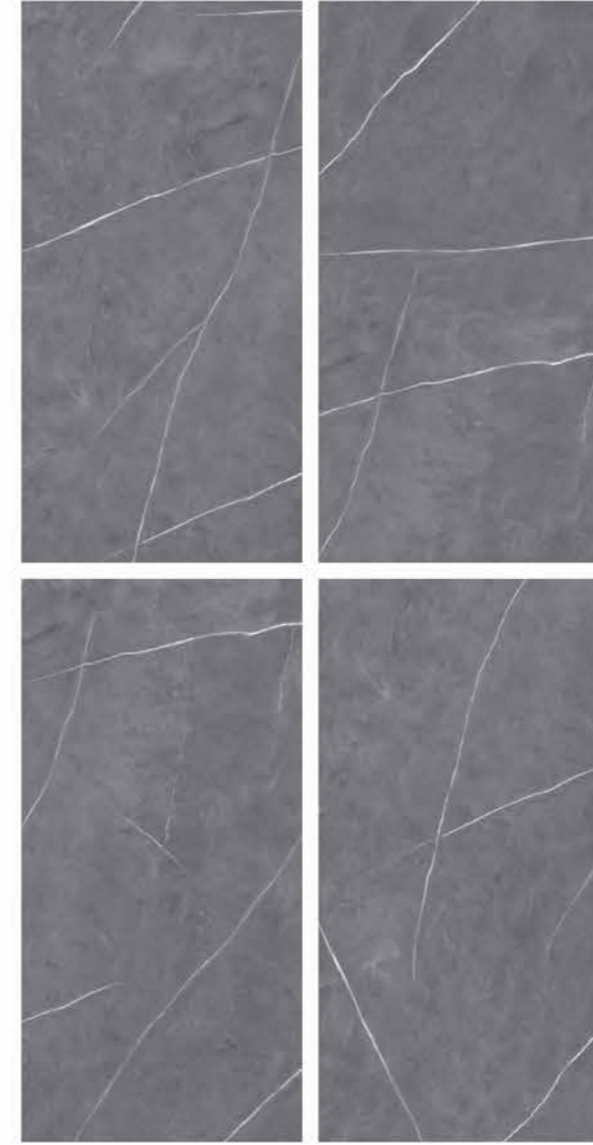

| Wall & Floor
FLORIDA BROWN

POLISHED
COLLECTION

POLISHED
COLLECTION

| Size
600x
1200mm

| Surface
Glossy

| Random
04

**FONTANA
ASH GREY**

| Wall & Floor
FONTANA ASH GREY