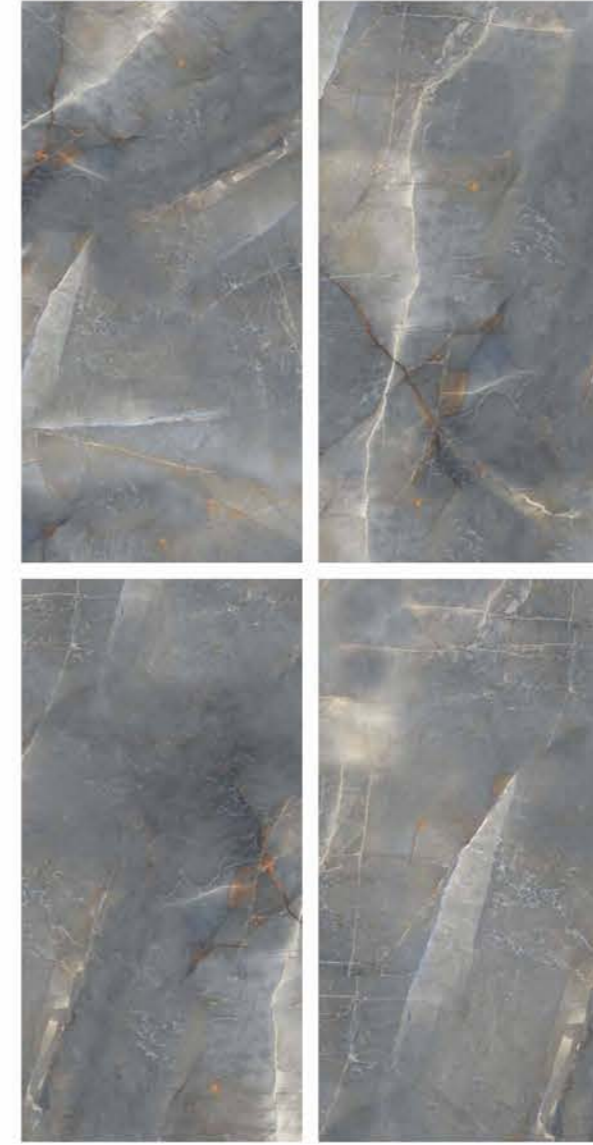

POLISHED
COLLECTION

| Size
600x
1200mm

| Surface
Glossy

| Random
04

**IBZA
BLUE**