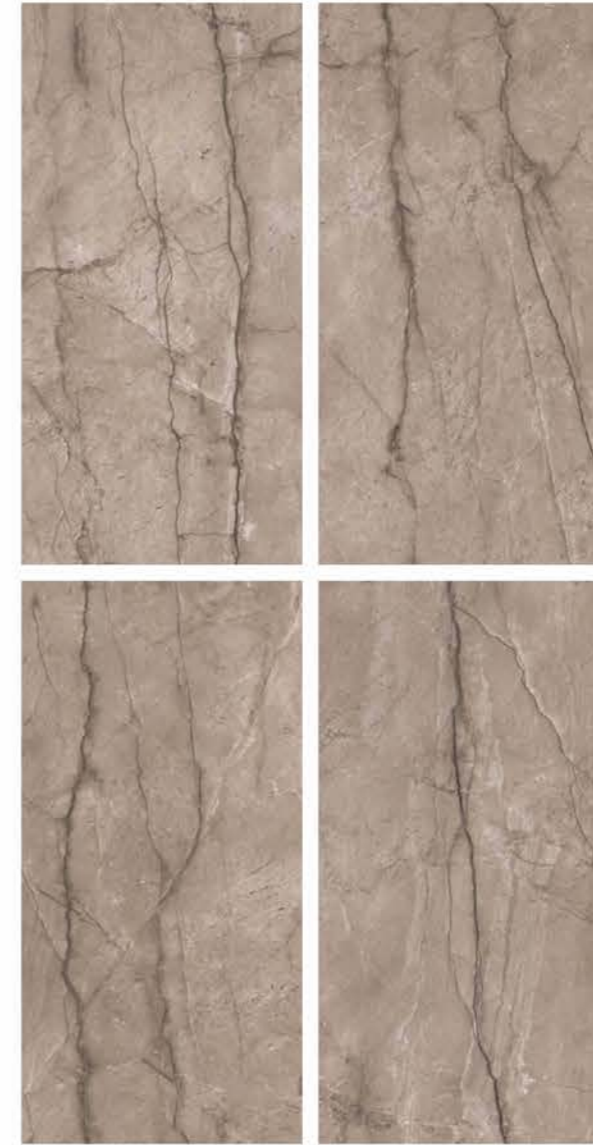

| Random
04

**ERON
BROWN**

| Wall & Floor
ERON BROWN

POLISHED
COLLECTION

POLISHED
COLLECTION

| Size
600x
1200mm

| Surface
Glossy

| Random
04