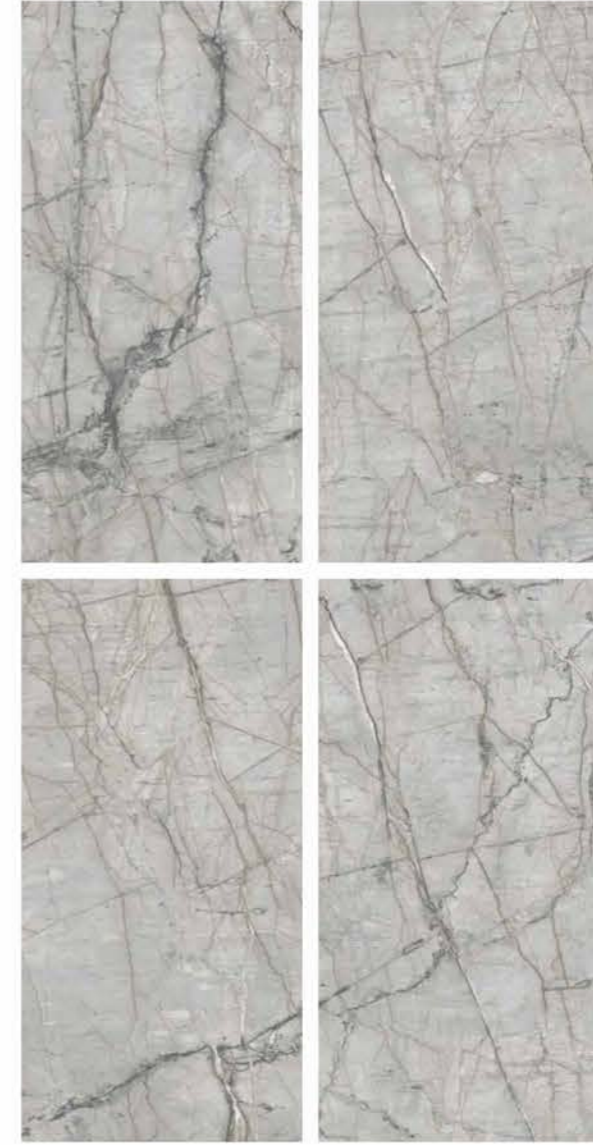

POLISHED
COLLECTION

| Size
600x
1200mm

| Surface
Glossy

| Random
04

**DARLA
GREY**