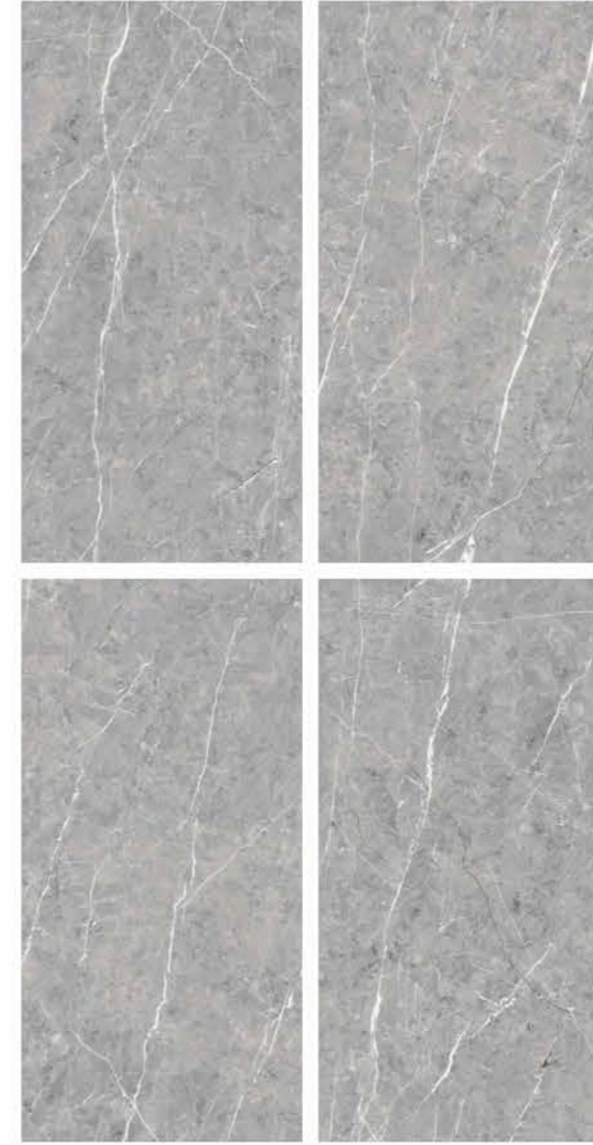

POLISHED
COLLECTION

| Size
600x
1200mm

| Surface
Glossy

| Random
04

**MARCONI
GREY**