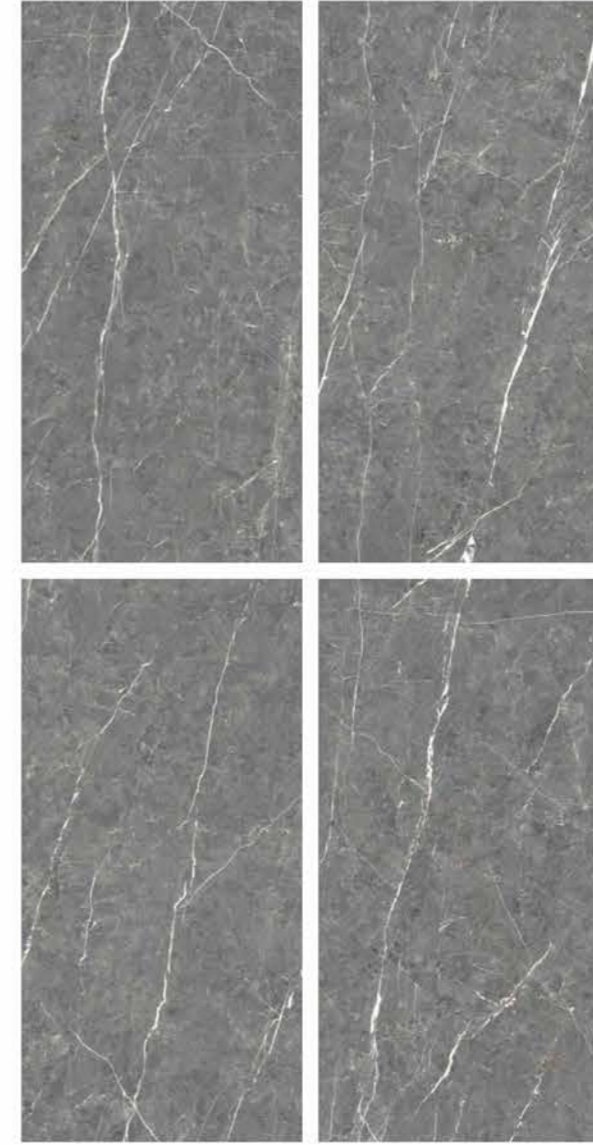

POLISHED
COLLECTION

| Size
600x
1200mm

| Surface
Glossy

| Random
04

**MARCONI
SMOKE**