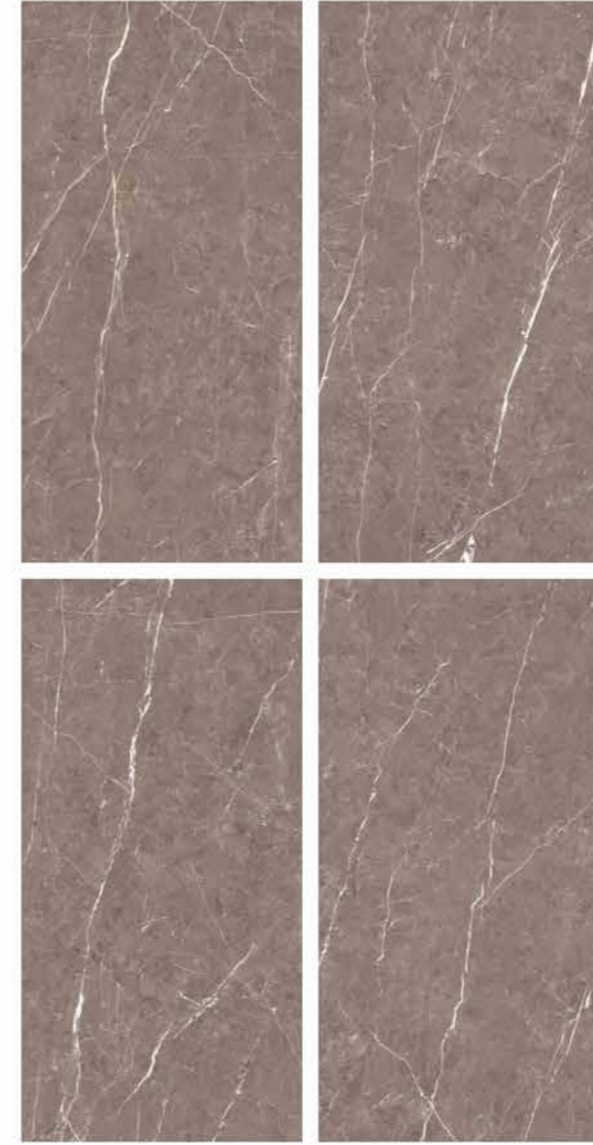

POLISHED
COLLECTION

| Size
600x
1200mm

| Surface
Glossy

| Random
04

**MARCONI
CHOCO**