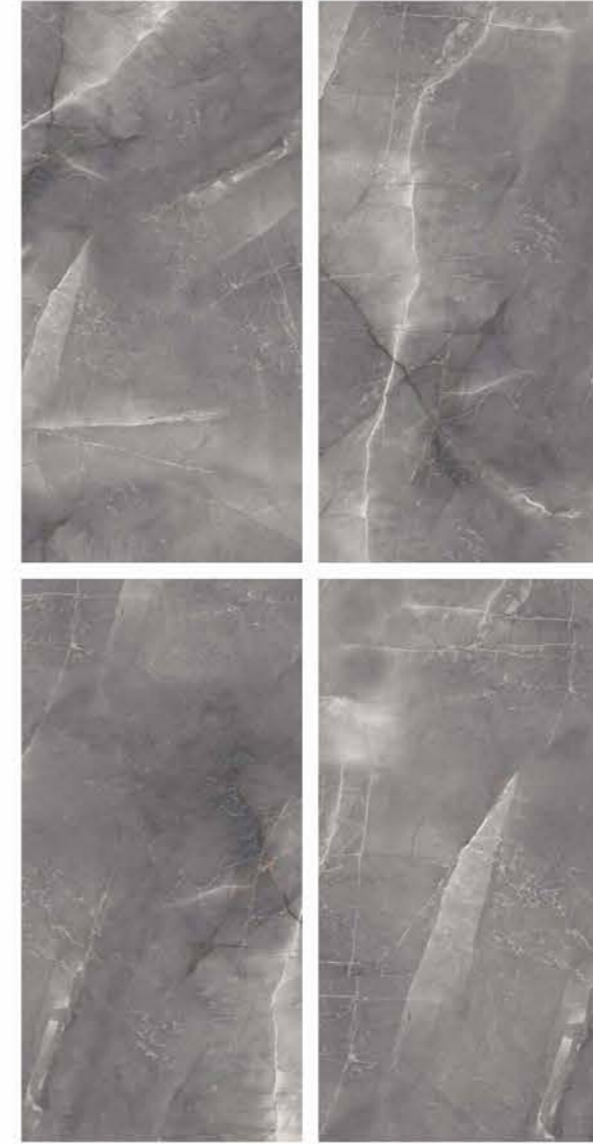

POLISHED
COLLECTION

| Size
600x
1200mm

| Surface
Glossy

| Random
04

**IBZA
NATURAL**