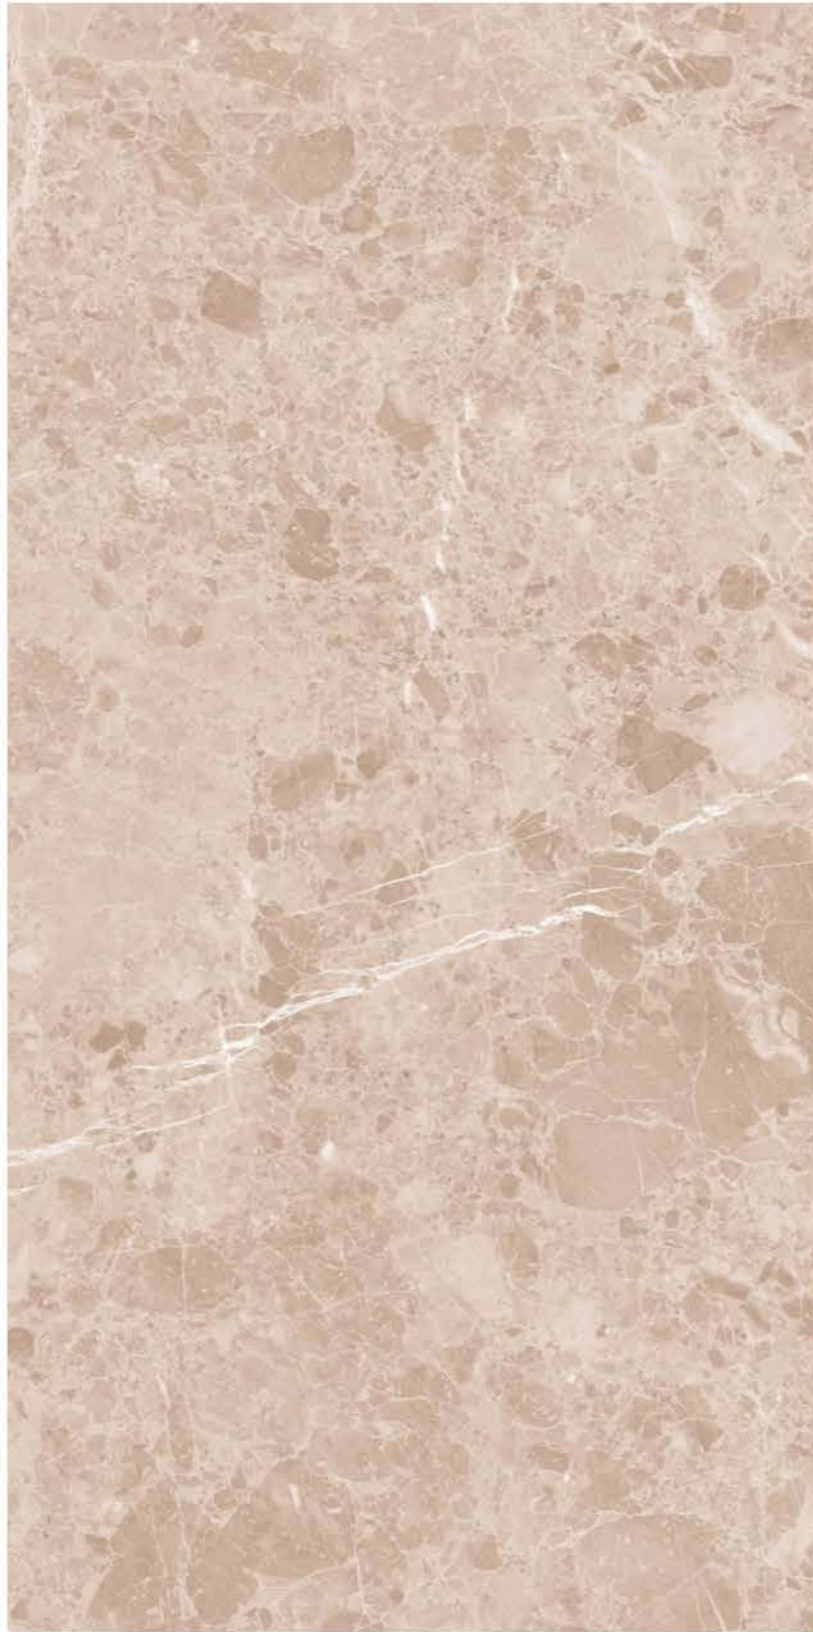

POLISHED
COLLECTION

| Size
600x
1200mm

| Surface
Glossy

| Random
05

**EROSA
BROWN**