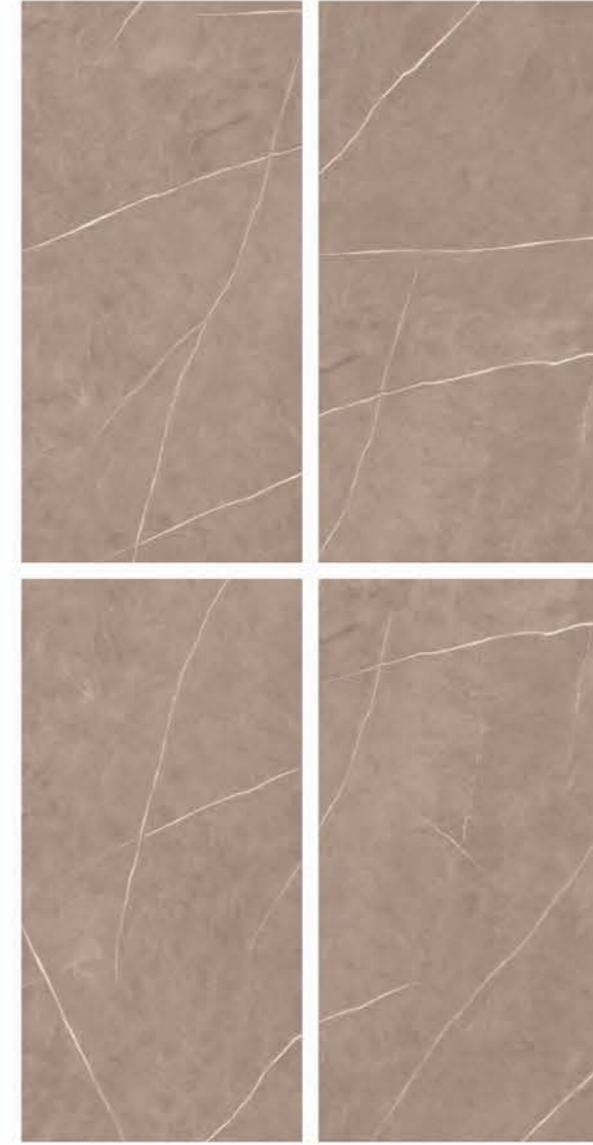

| Random
04

**FONTANA
LIGHT GREY**

| Wall & Floor
FONTANA LIGHT GREY

POLISHED
COLLECTION

POLISHED
COLLECTION

| Size
600x
1200mm

| Surface
Glossy

| Random
04