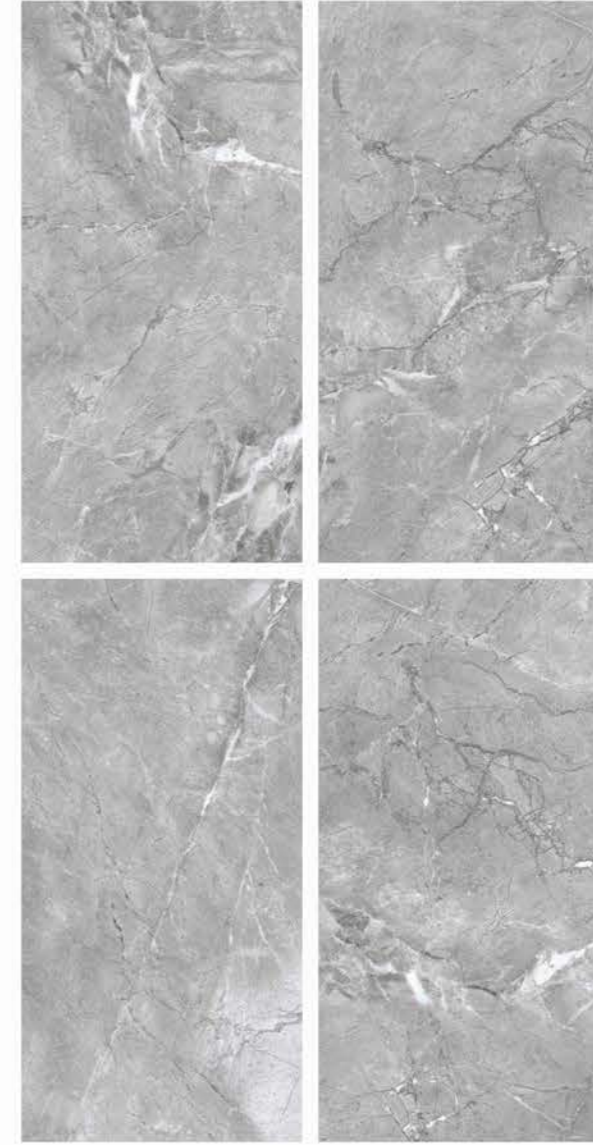

**PORTANTA
BROWN**

1 Floor
PORTANTA BROWN

POLISHED
COLLECTION

POLISHED
COLLECTION

| Size
600x
1200mm

| Surface
Glossy

| Random
04

**PORTANTA
GREY**