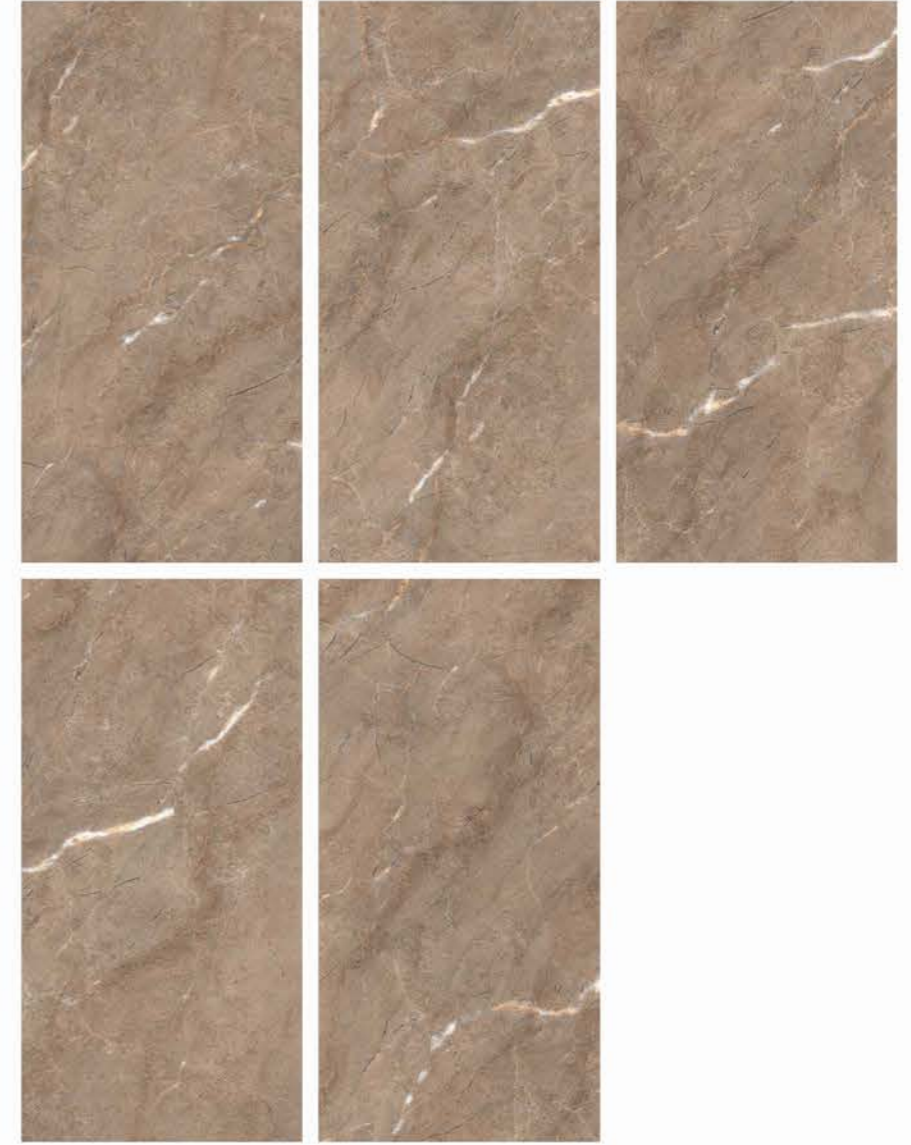

POLISHED
COLLECTION

| Size
600x
1200mm

| Surface
Glossy

| Random
05

**NORDIC
CHOCO**