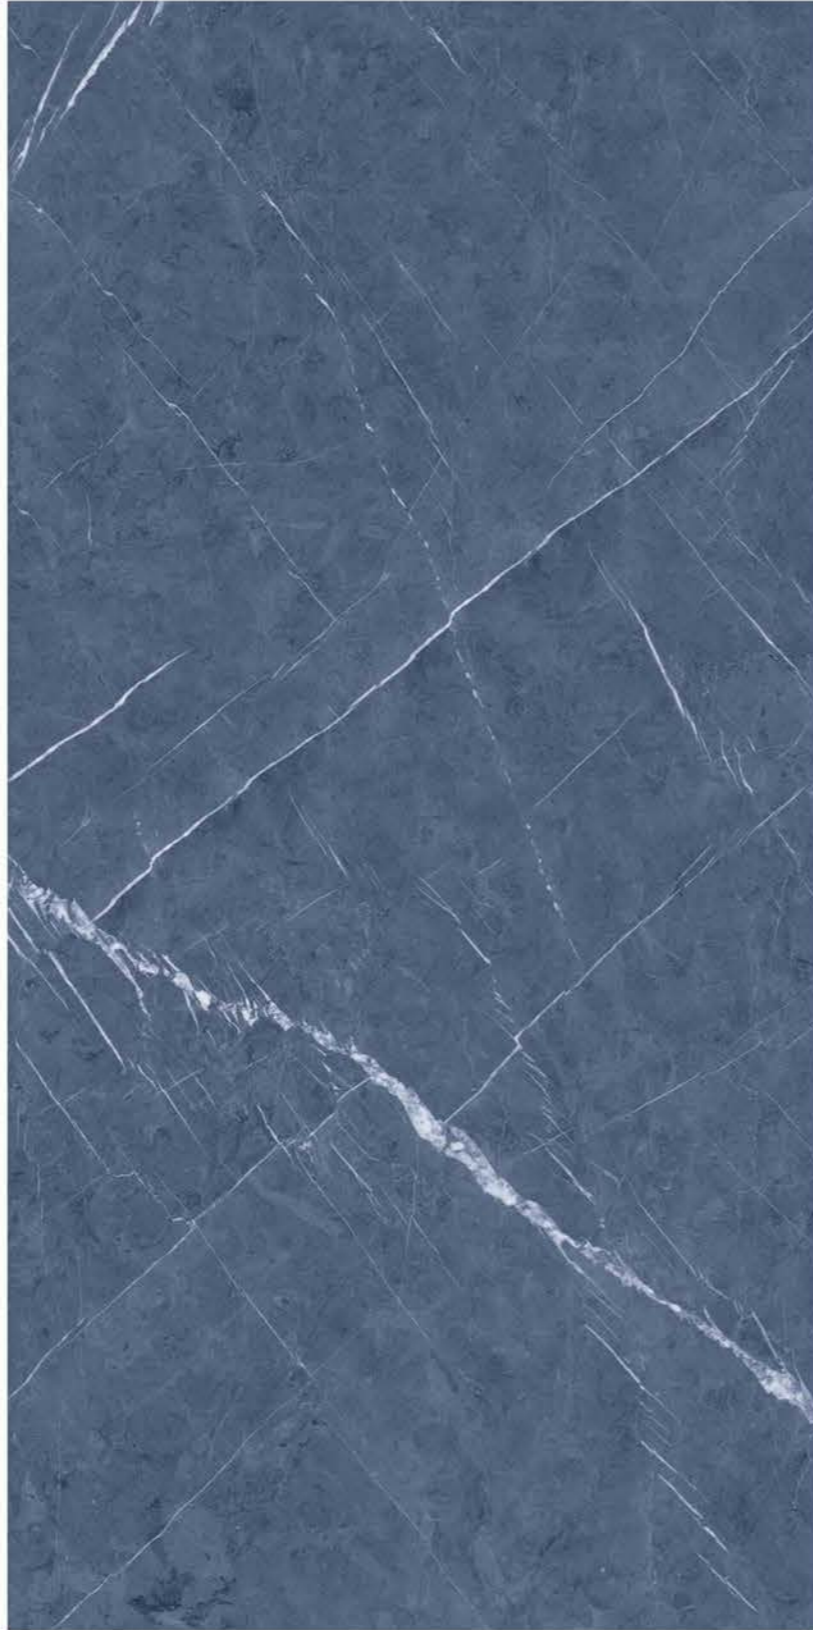

POLISHED
COLLECTION

| Size
600x
1200mm

| Surface
Glossy

| Random
04

**MIDNIGHT
BLUE**