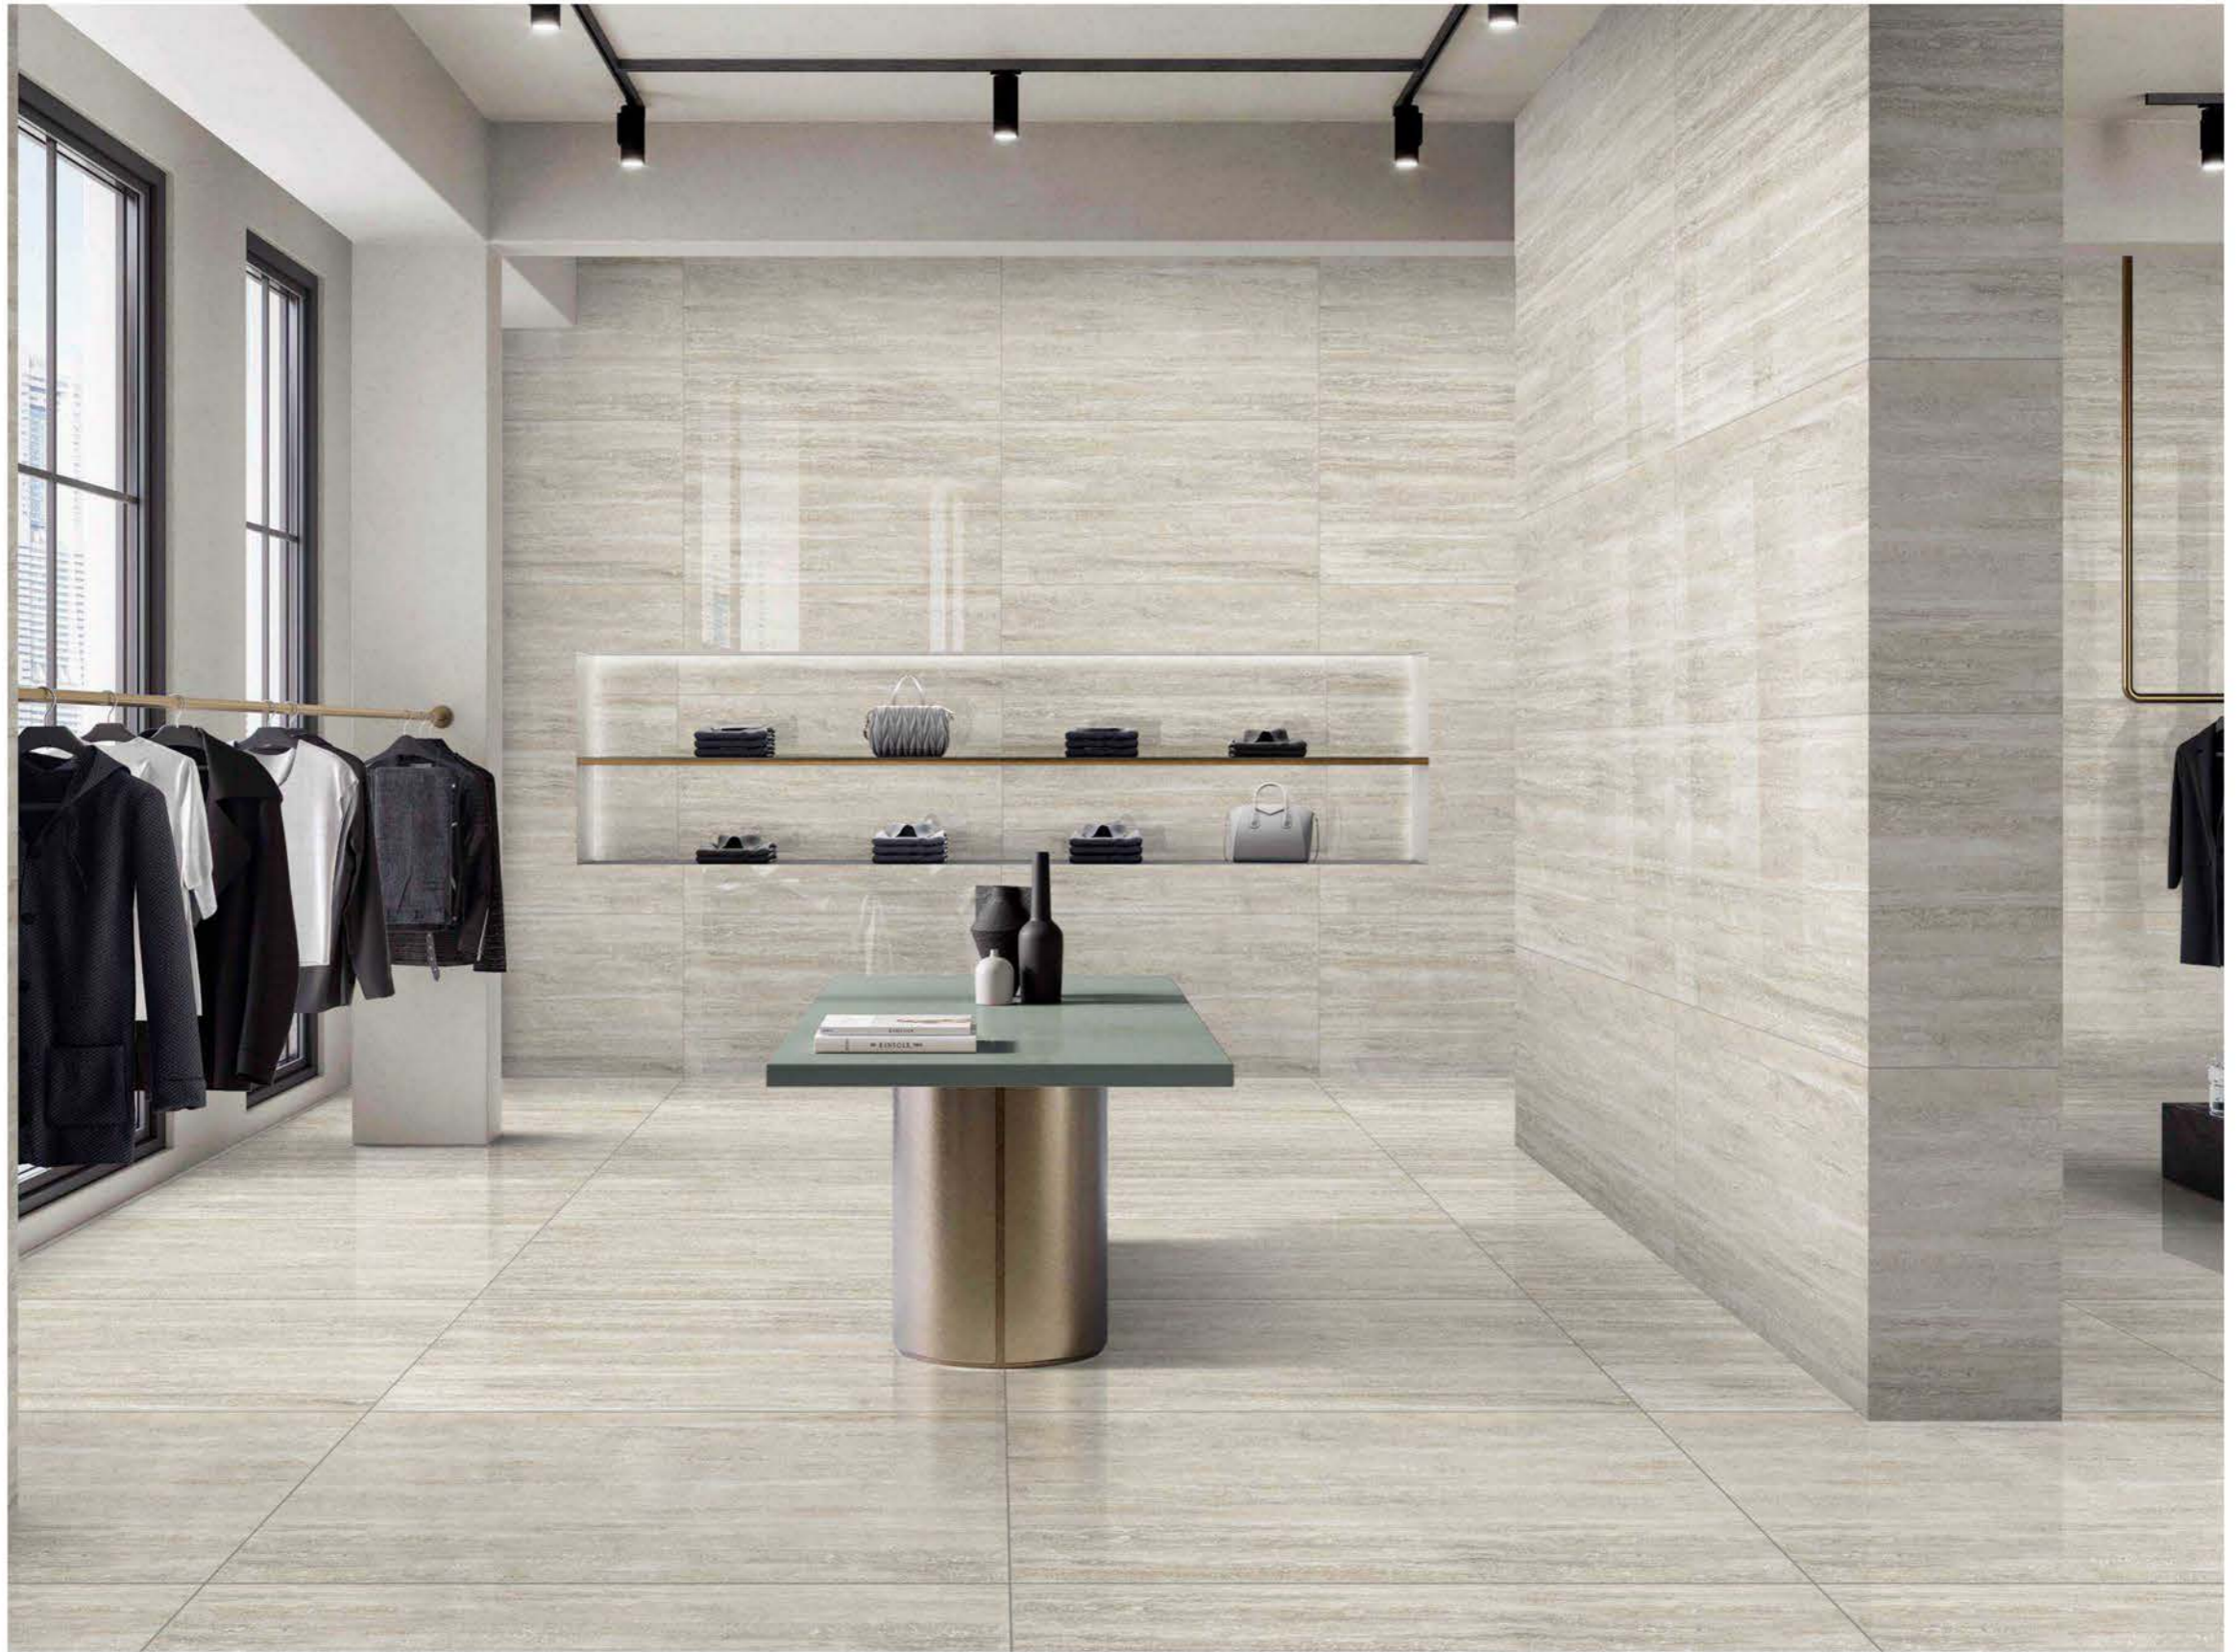

| Wall & Floor
PERLATO ASH

POLISHED
COLLECTION