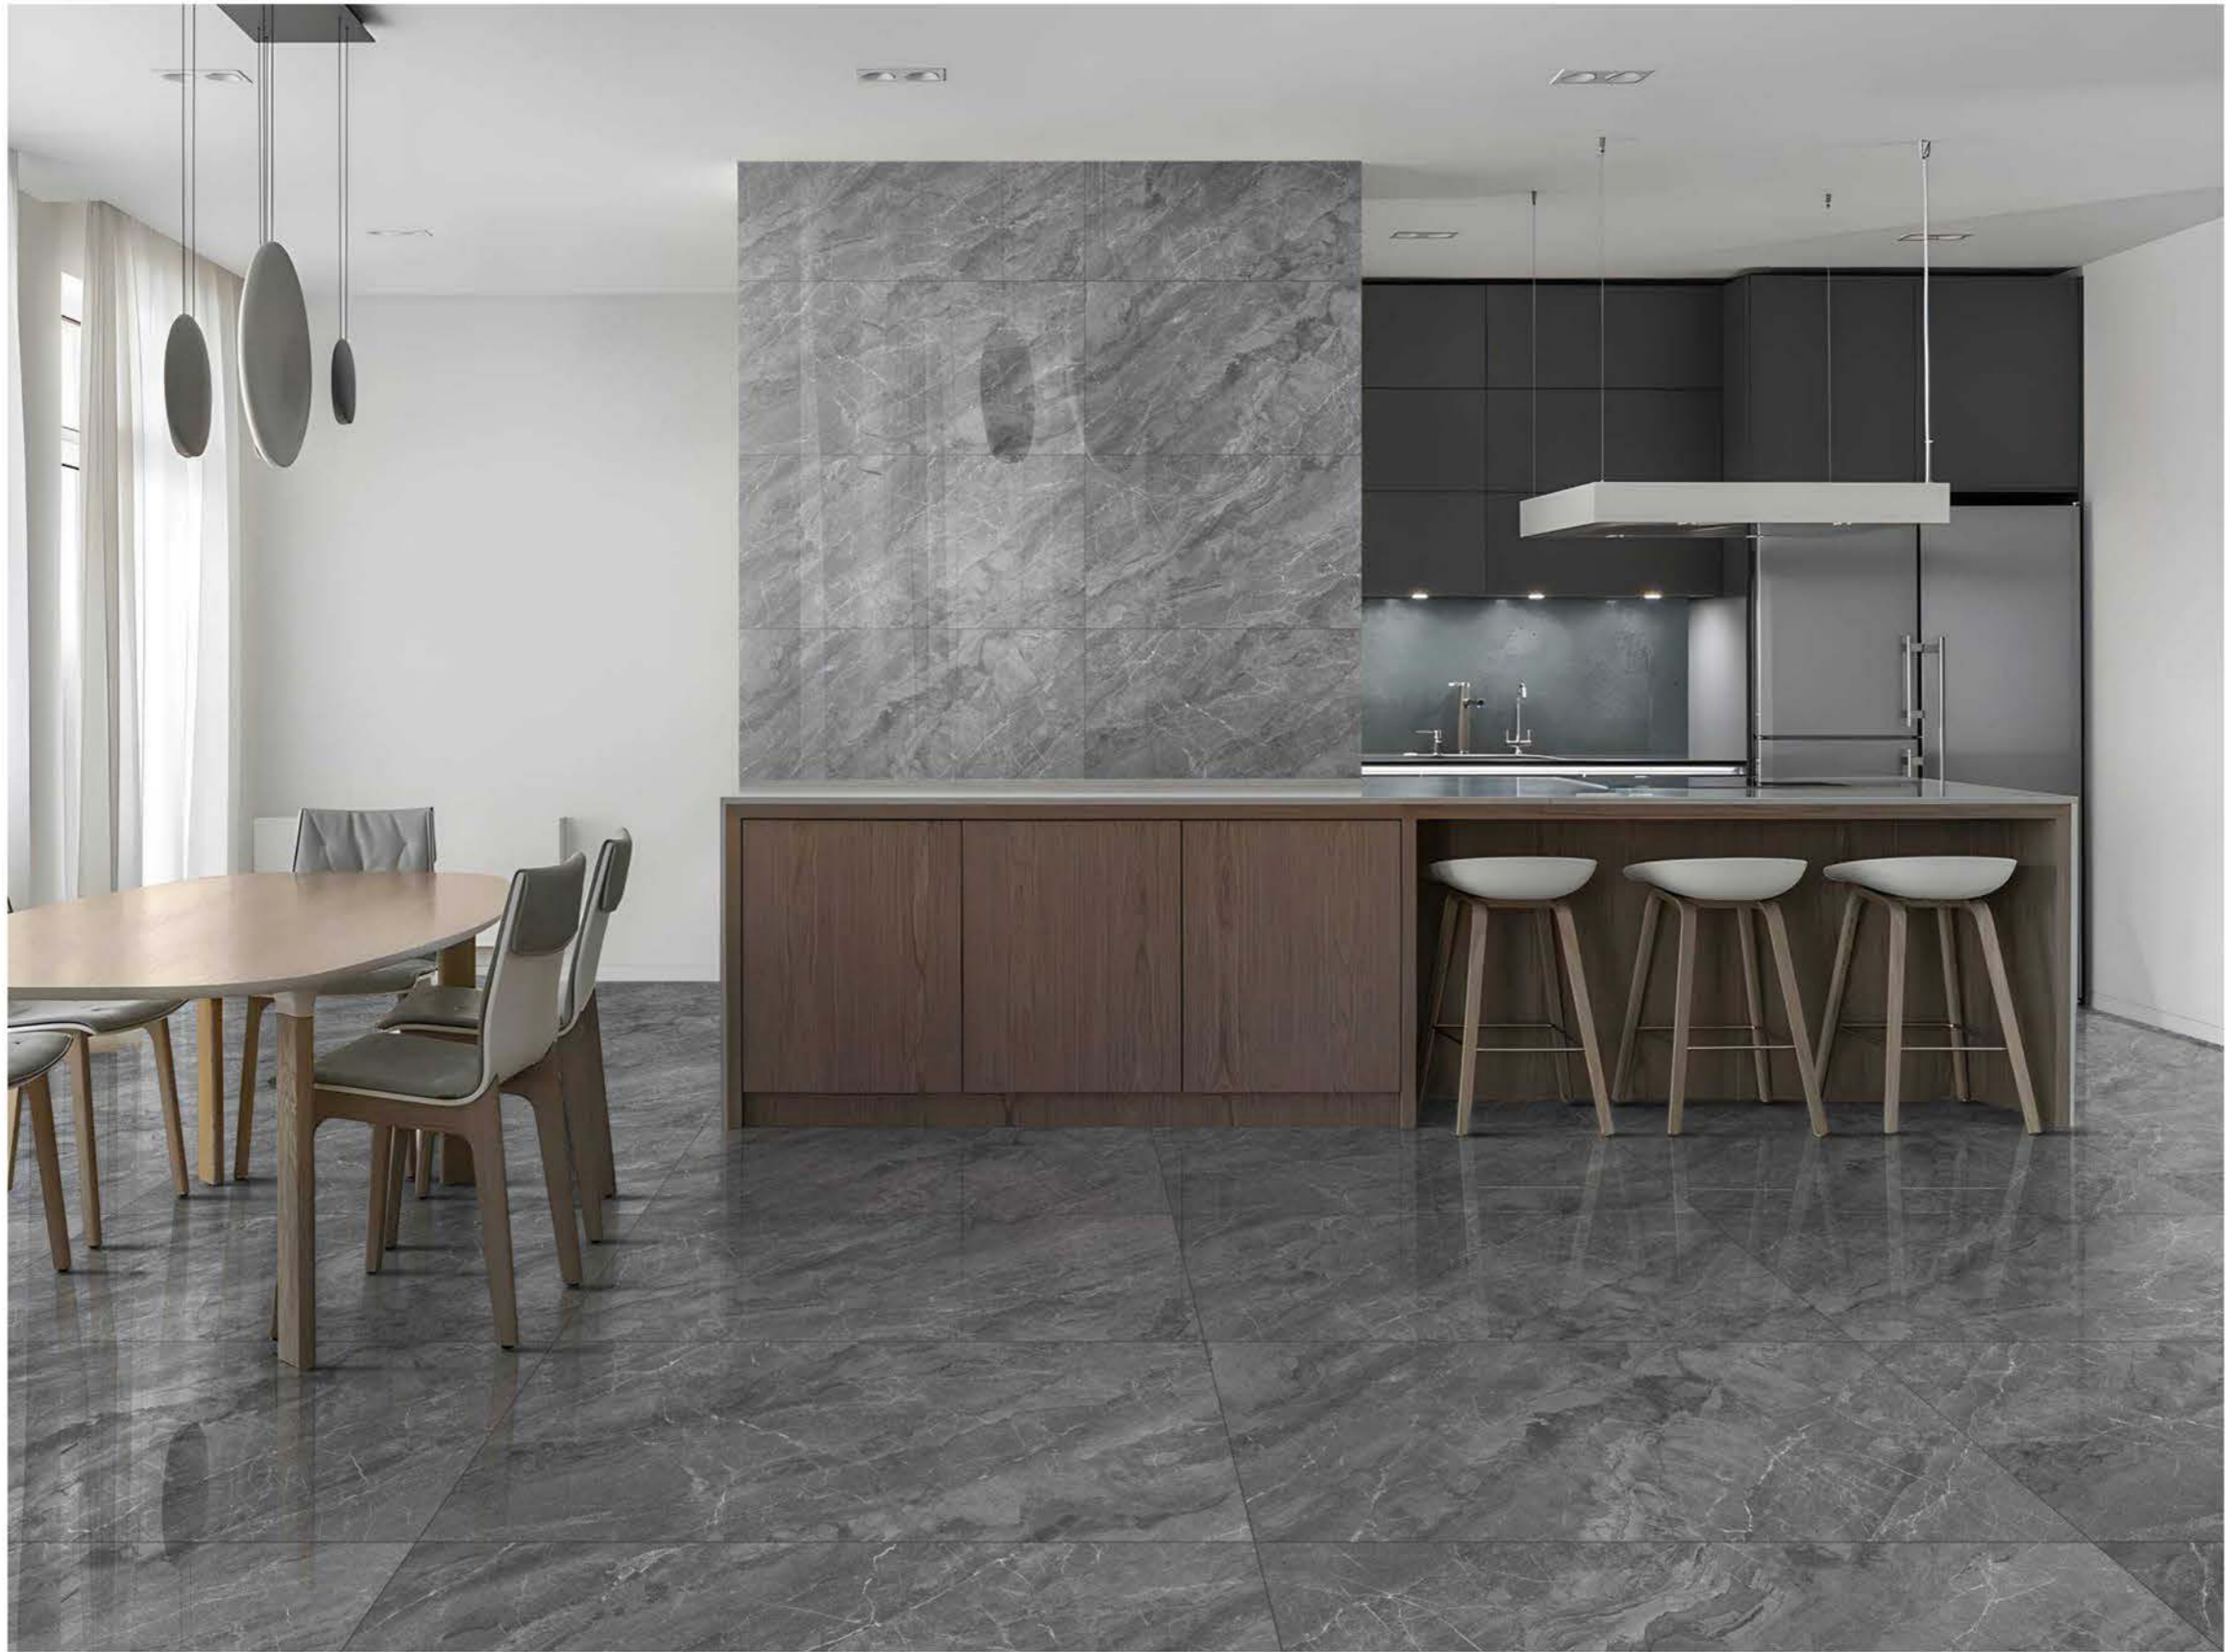

**ORBITO
BROWN**

1 Floor
ORBITO BROWN

POLISHED
COLLECTION

POLISHED
COLLECTION

| Size
600x
1200mm

| Surface
Glossy

| Random
04

ORBITO
ASH GREY