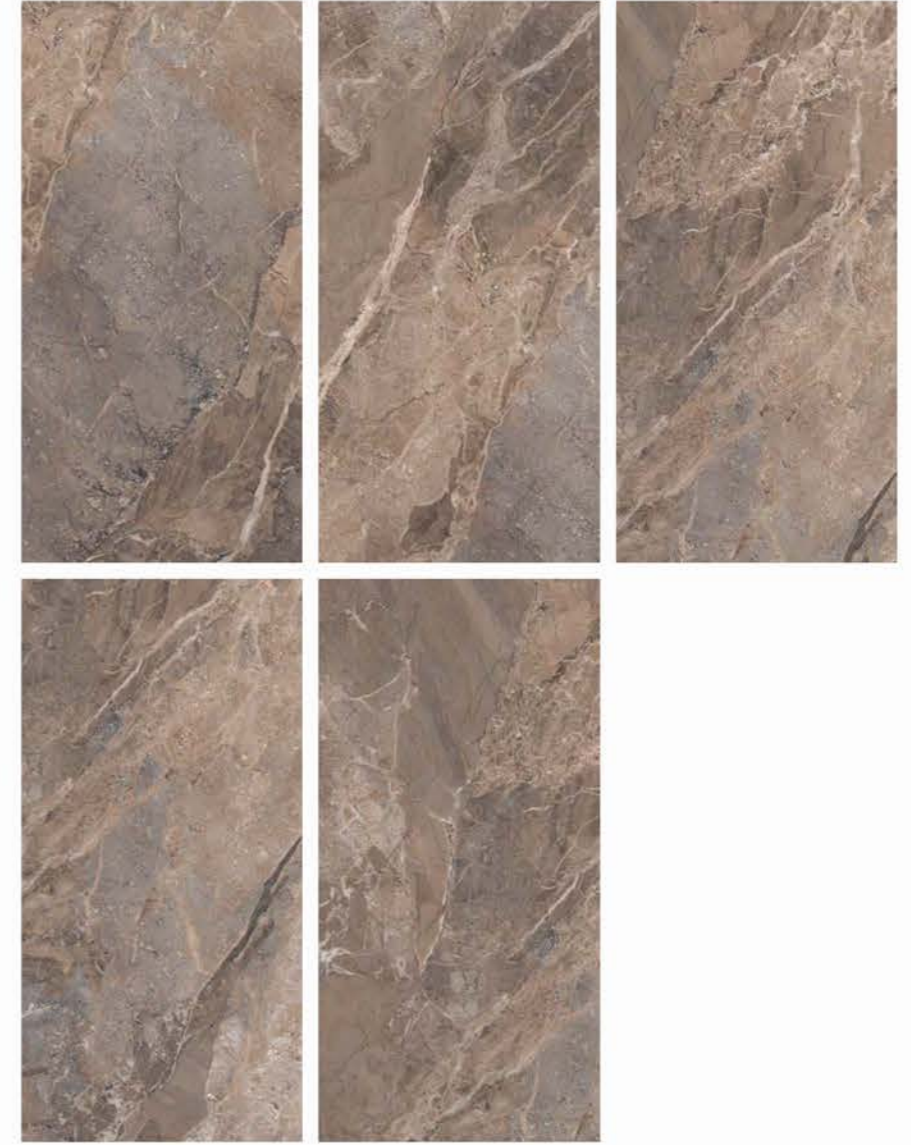

POLISHED
COLLECTION

| Size
600x
1200mm

| Surface
Glossy

| Random
05

**TURLY
MARRONE**