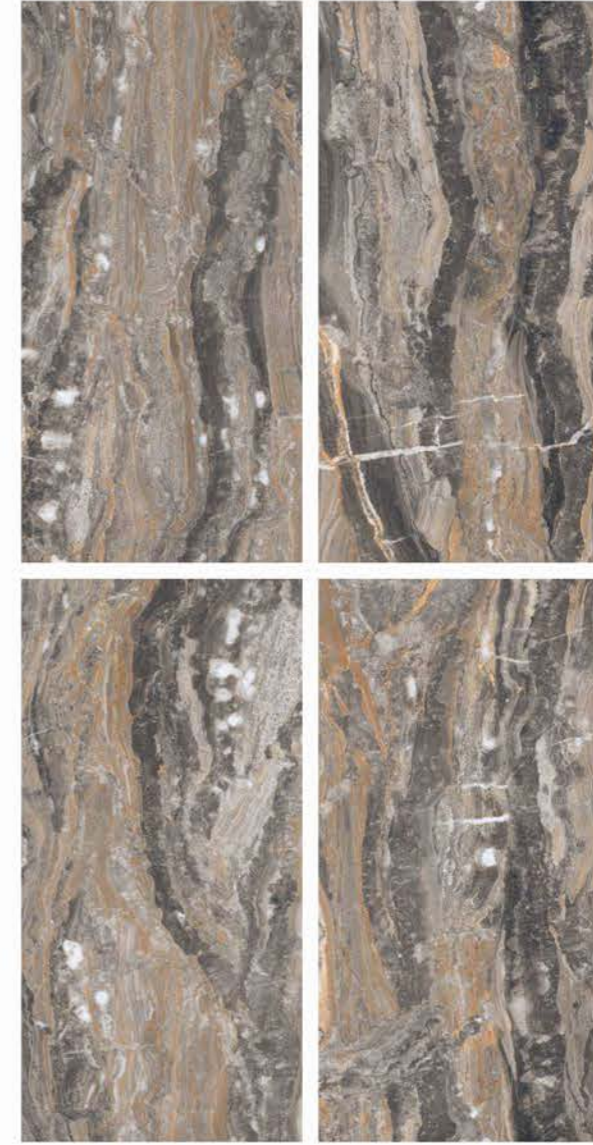

POLISHED
COLLECTION

| Size
600x
1200mm

| Surface
Glossy

| Random
04

**PURPLE
MING NATURAL**