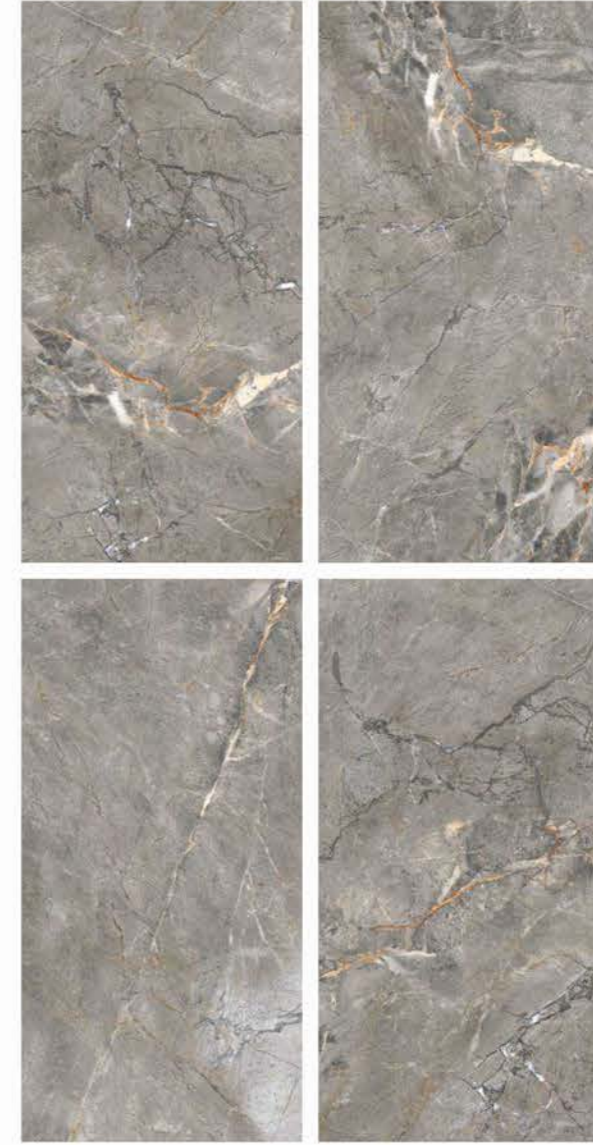

POLISHED
COLLECTION

| Size
600x
1200mm

| Surface
Glossy

| Random
04

**PORTANTA
NATURAL**