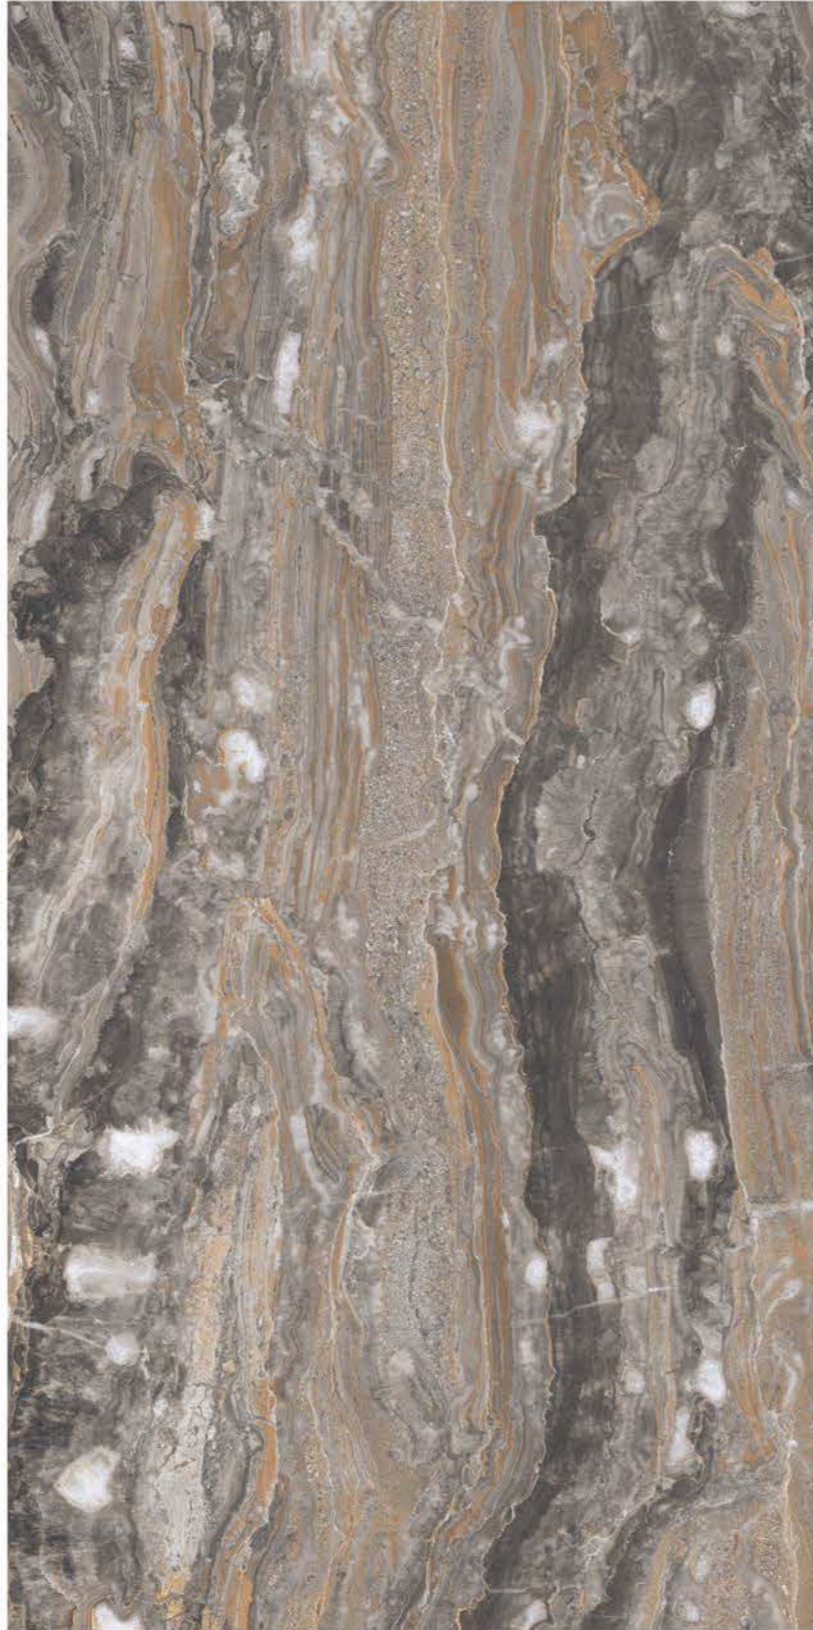

POLISHED
COLLECTION

| Size
600x
1200mm

| Surface
Glossy

| Random
04

**PURPLE
MING NATURAL**