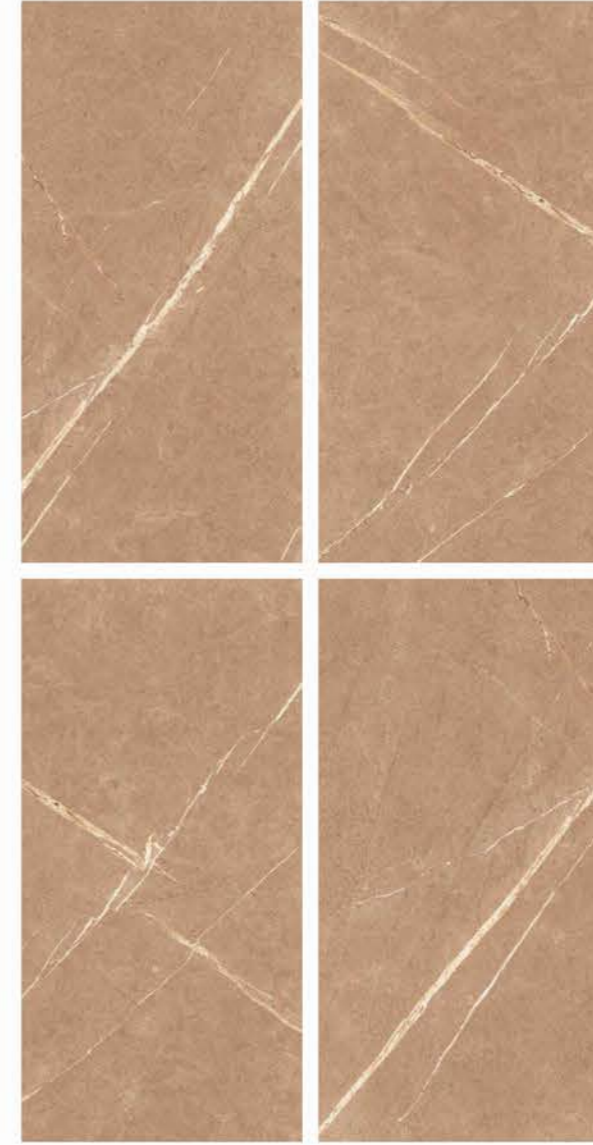

| Wall & Floor
PIETRA BEIGE

POLISHED
COLLECTION

POLISHED
COLLECTION

| Size
600x
1200mm

| Surface
Glossy

| Random
04

**PIETRA
BROWN**

| Wall & Floor
PIETRA BROWN