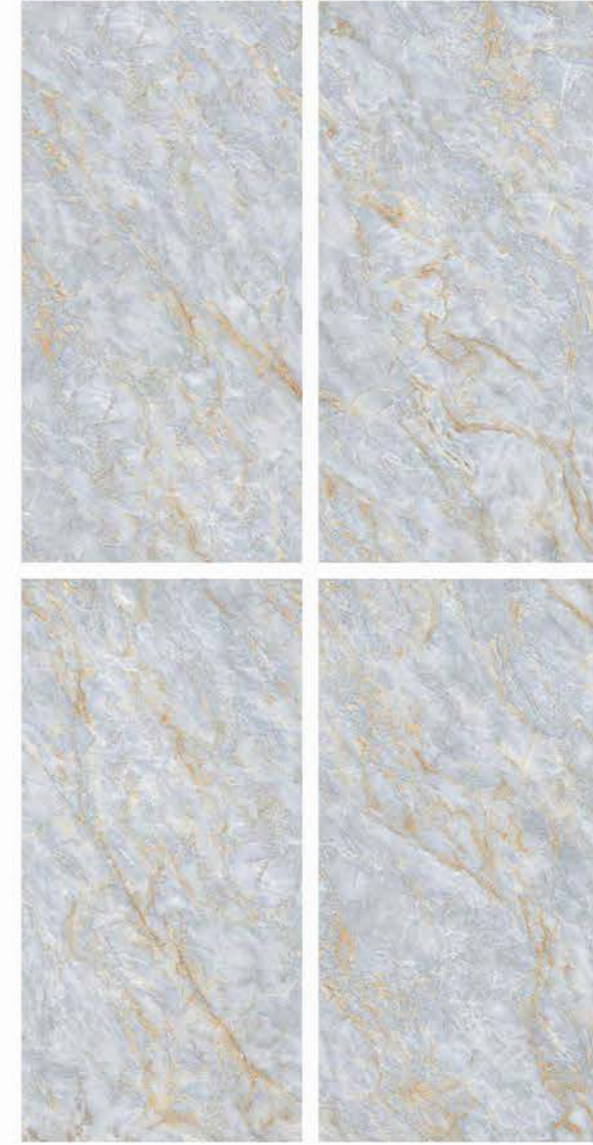

**MIDNIGHT
GREY**

| Wall & Floor
MIDNIGHT GREY

POLISHED
COLLECTION

POLISHED
COLLECTION

| Size
600x
1200mm

| Surface
Glossy

| Random
04

**NEBULA
BLUE**