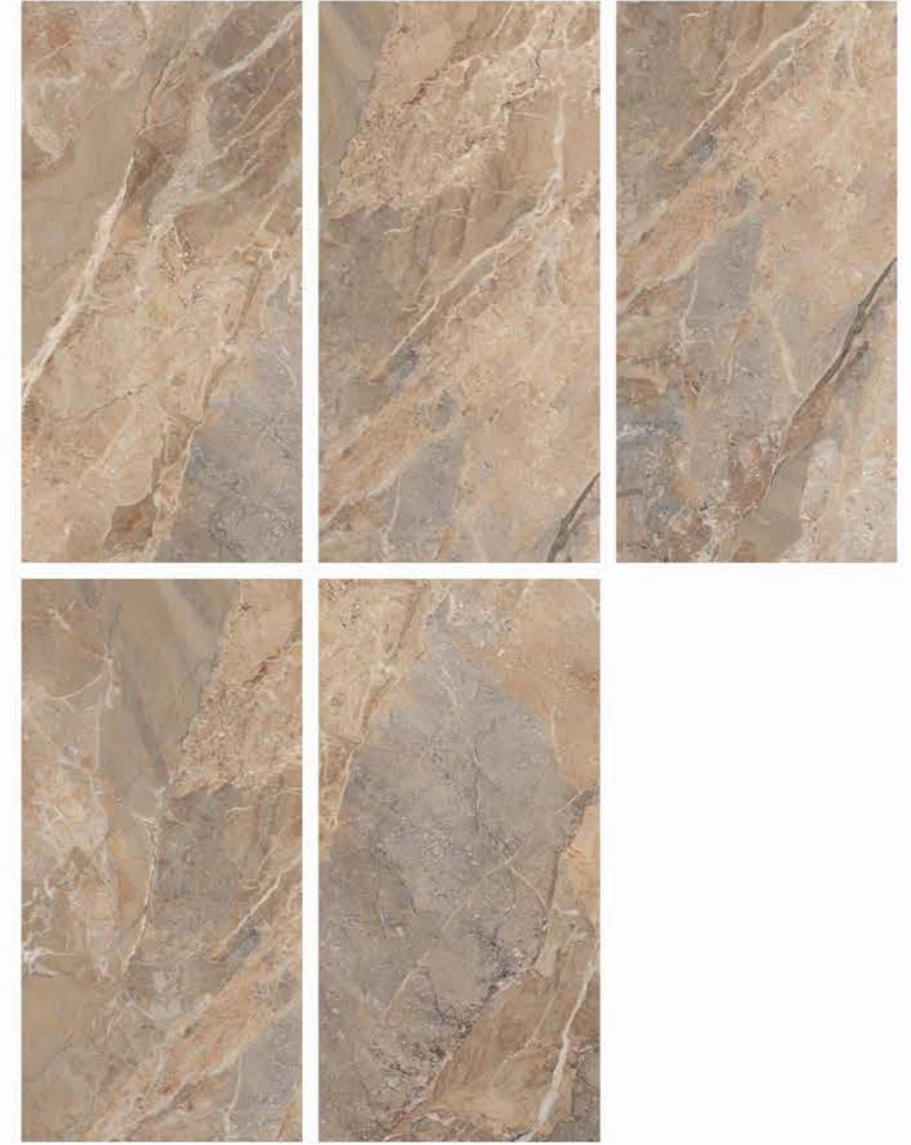

POLISHED
COLLECTION

| Size
600x
1200mm

| Surface
Glossy

| Random
05

**TURLY
NATURAL**