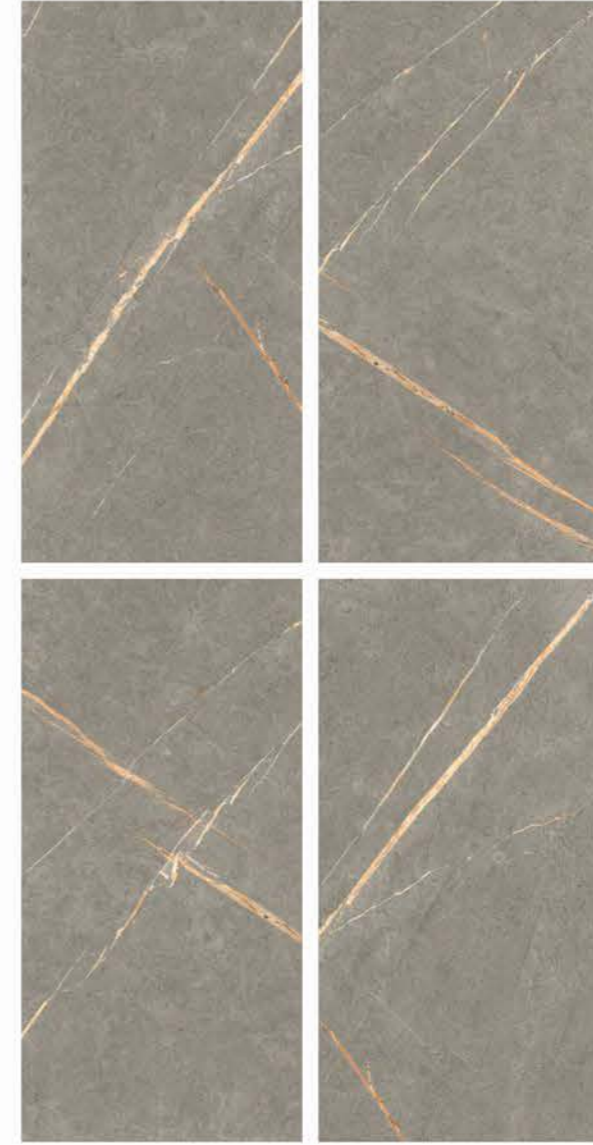

POLISHED
COLLECTION

| Size
600x
1200mm

| Surface
Glossy

| Random
04

**PIETRA
NATURAL**