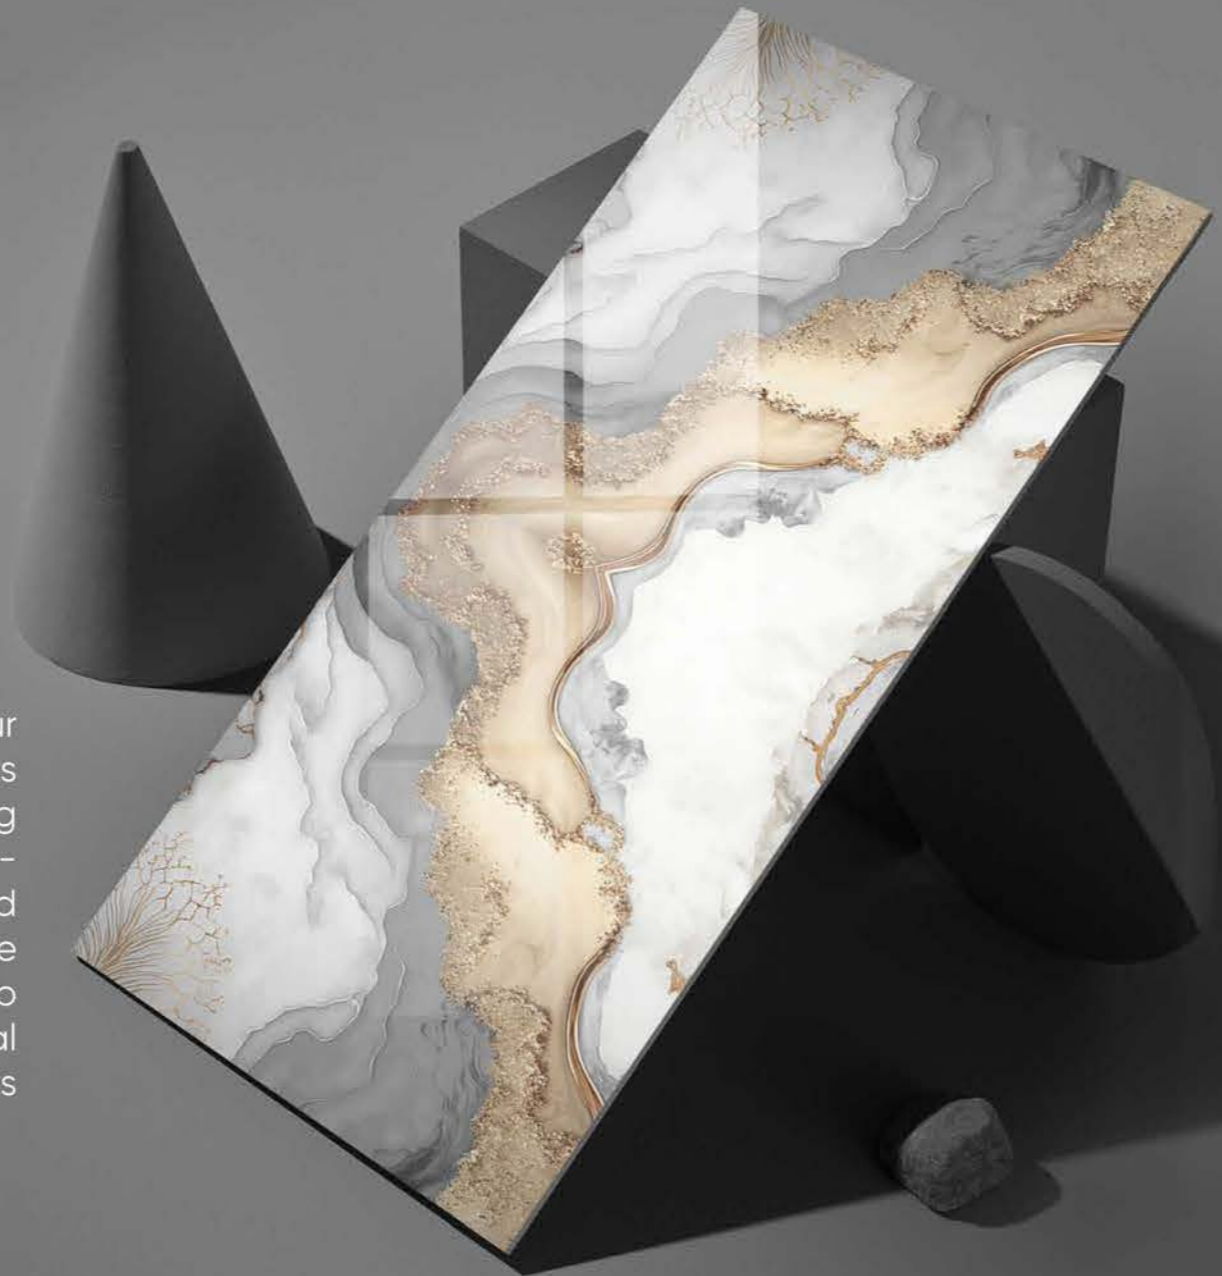

600x
1200mm

Discover the art of seamless beauty with our Bookmatch Collection, where elegance meets precision. This collection features stunning slabs meticulously crafted to create mirror-image patterns, forming a continuous and harmonious design across surfaces. The intricate veining and natural flow of each slab come together to create a breathtaking visual impact that elevates any space to new heights of sophistication.