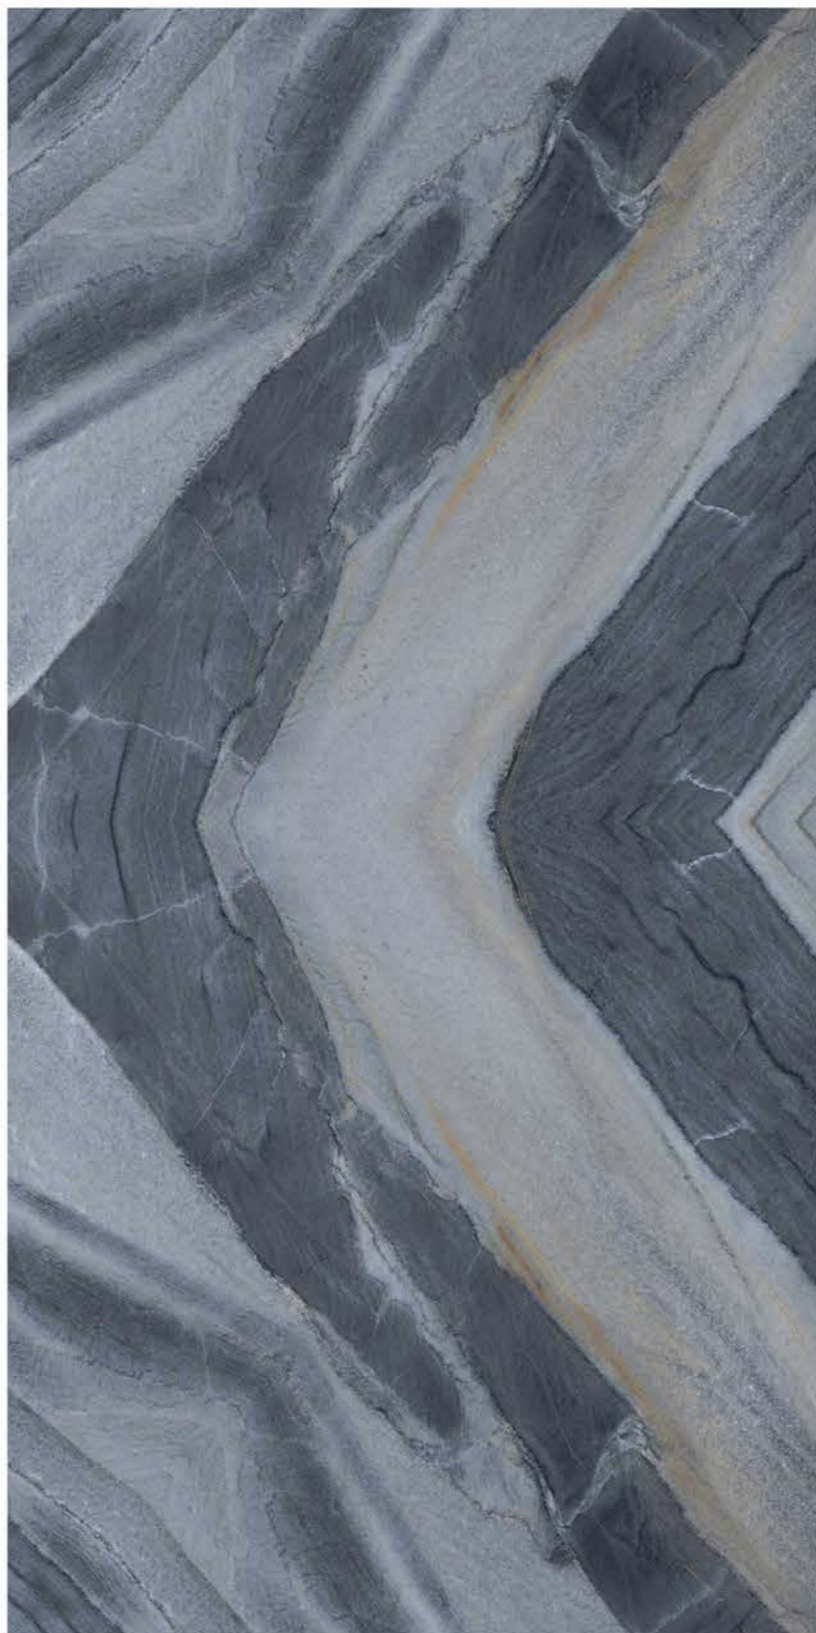

BOOKMATCH
COLLECTION

| Size
600x
1200mm

| Surface
Glossy

| Random
01

TORRENT