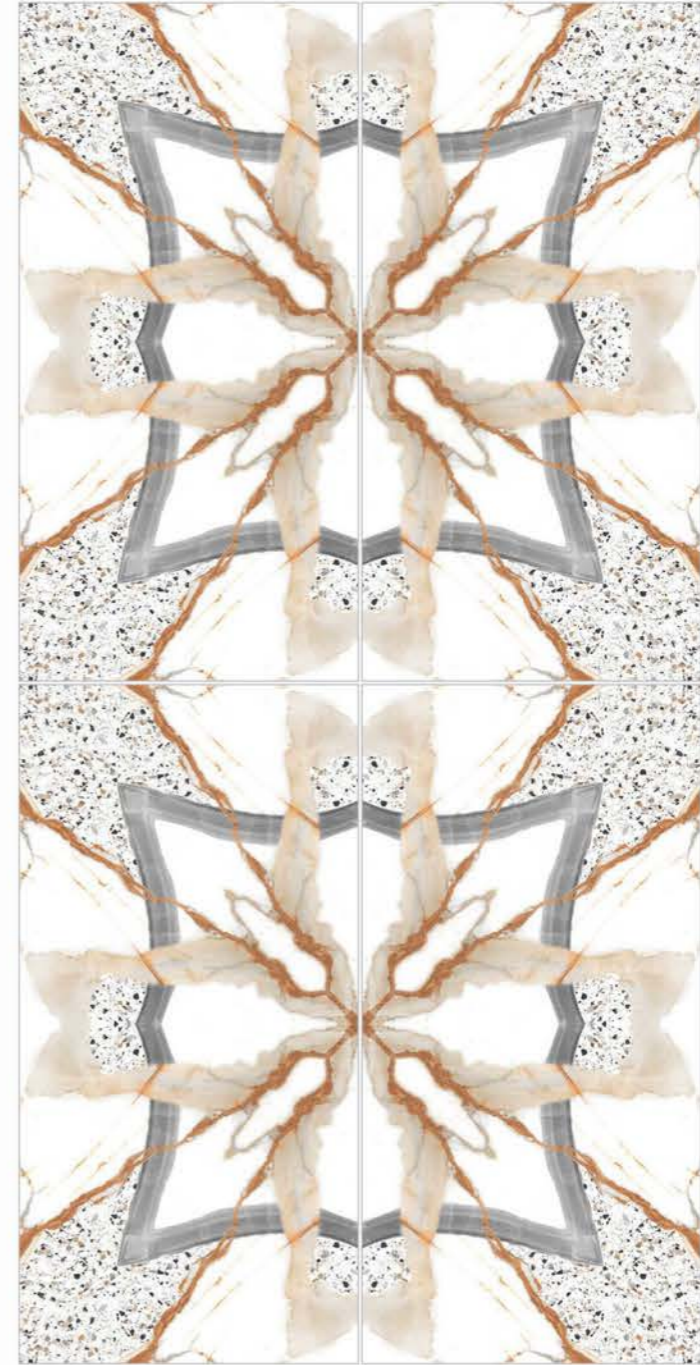

BOOKMATCH
COLLECTION

| Size
600x
1200mm

| Surface
Glossy

| Random
01

ASTONE