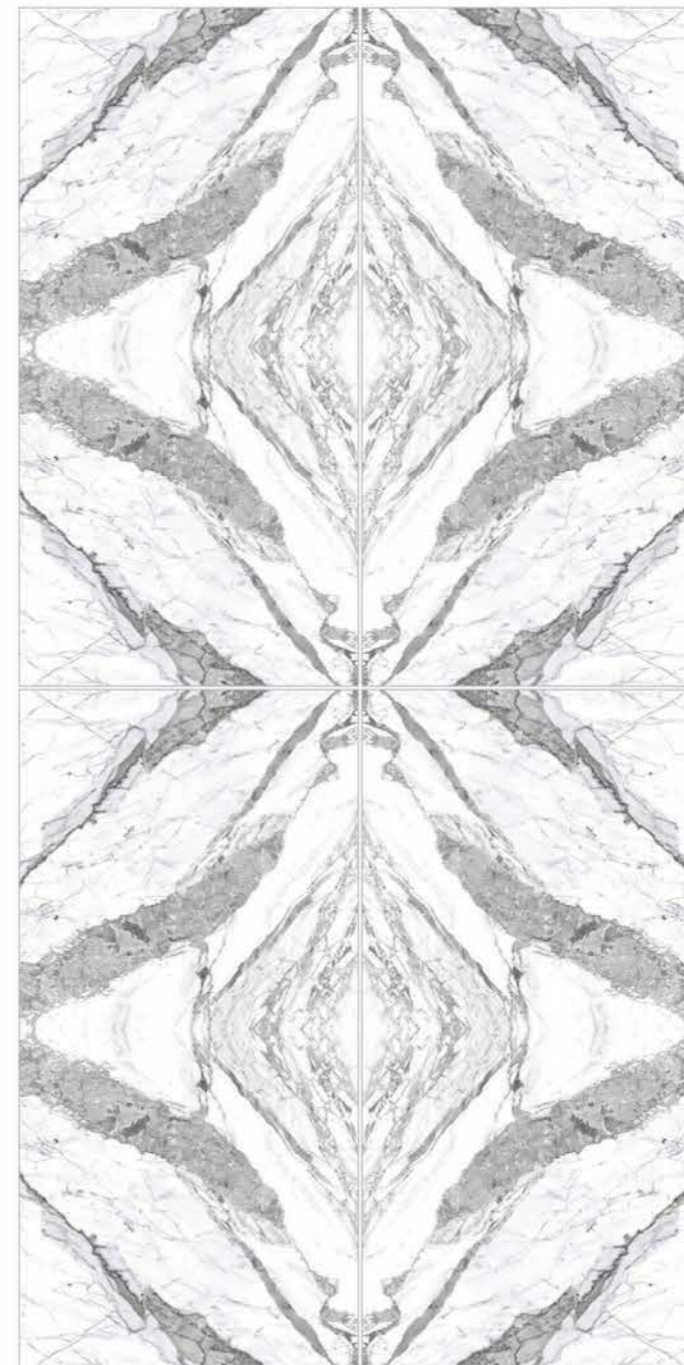

| Size
600x
1200mm

| Surface
Glossy

| Random
01

GRESPANIA STATUARIO