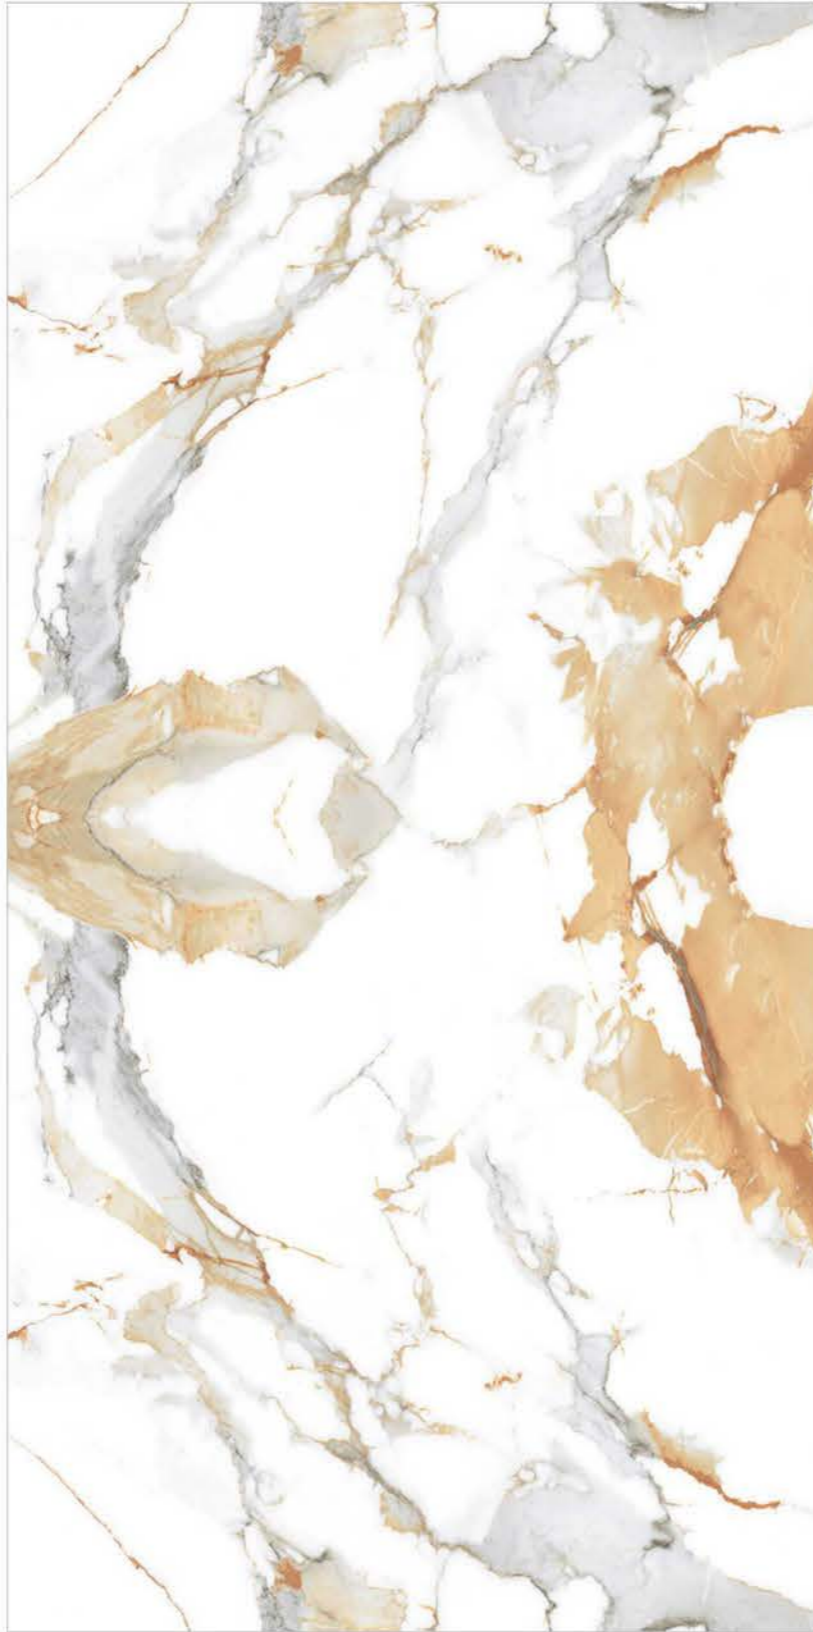

CAIRO NATURAL

| Wall & Floor
CAIRO NATURAL

BOOKMATCH
COLLECTION

BOOKMATCH
COLLECTION

| Size
600x
1200mm

| Surface
Glossy

| Random
01

CALCUTTA GOLD