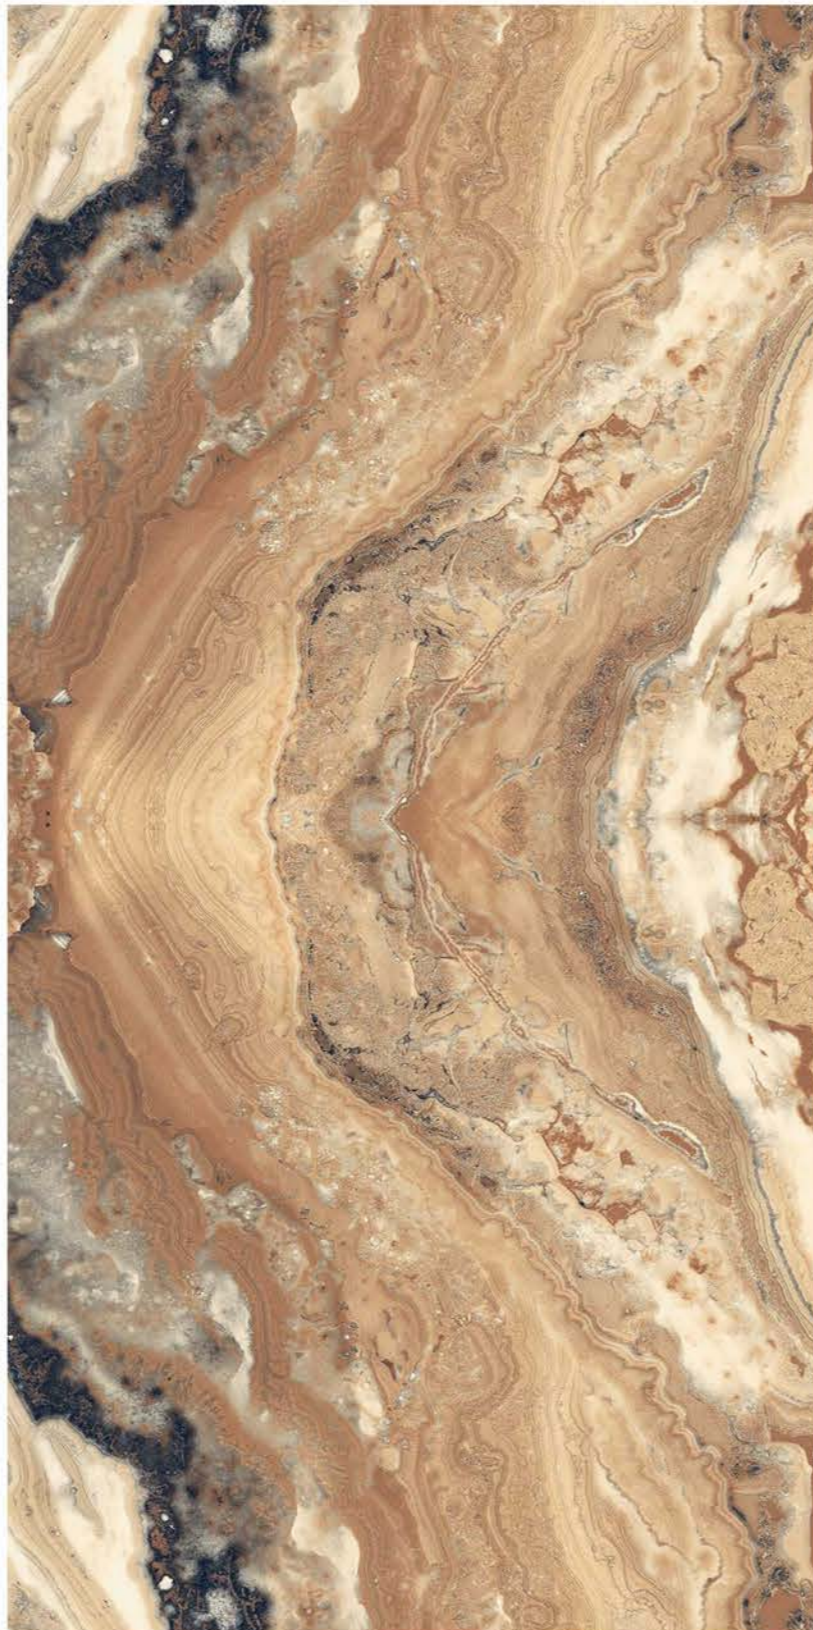

BOOKMATCH
COLLECTION

| Size
600x
1200mm

| Surface
Glossy

| Random
01

COSMOS NATURAL