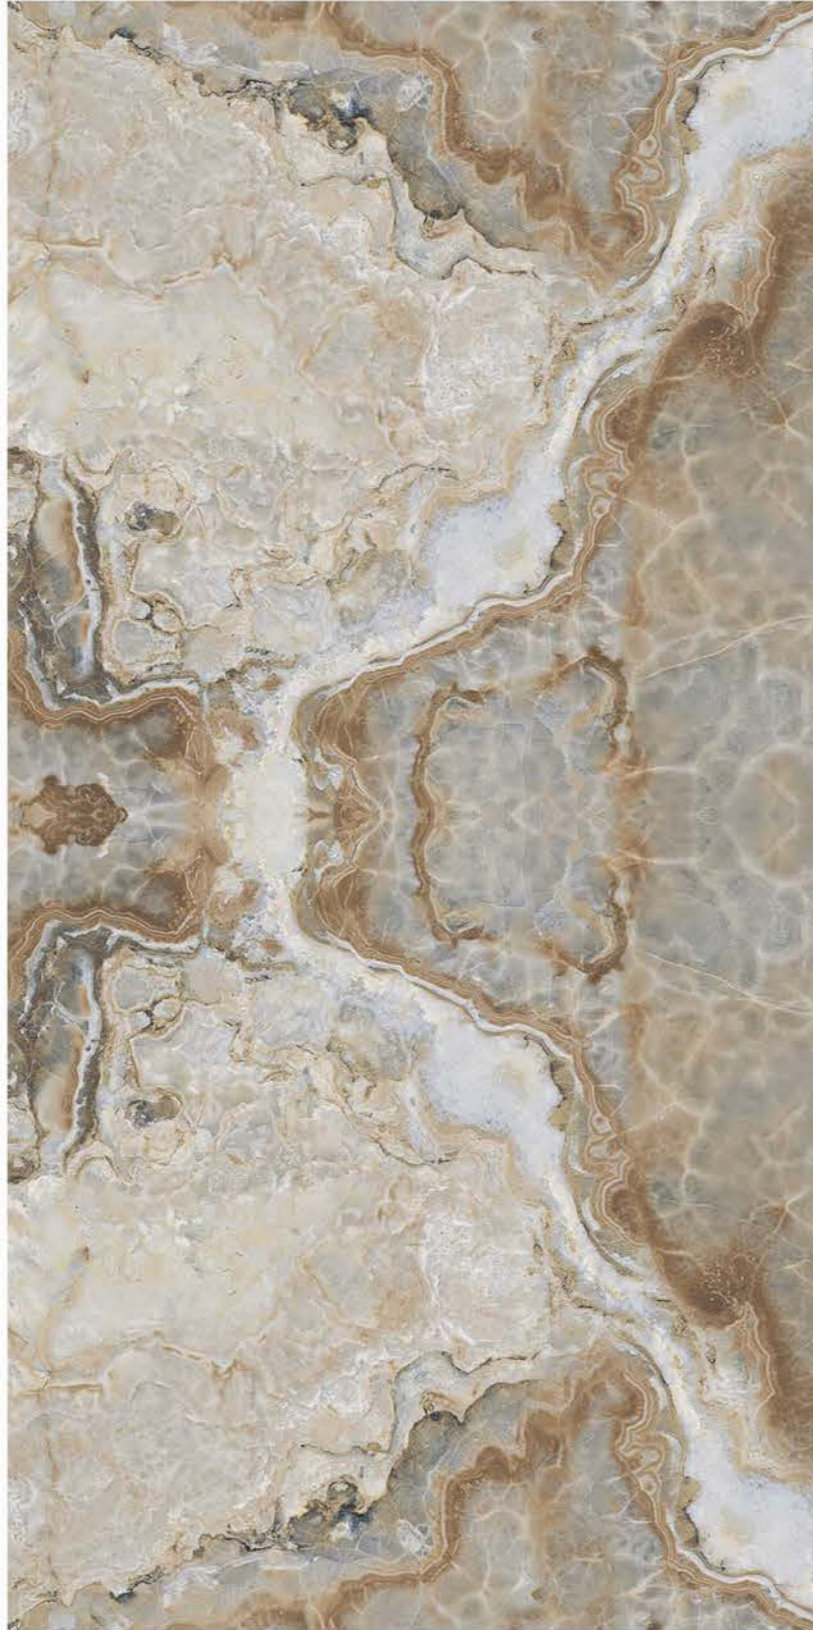

OASTER

| Wall & Floor
OASTER

BOOKMATCH
COLLECTION

BOOKMATCH
COLLECTION

| Size
600x
1200mm

| Surface
Glossy

| Random
01

SARANIA BEIGE