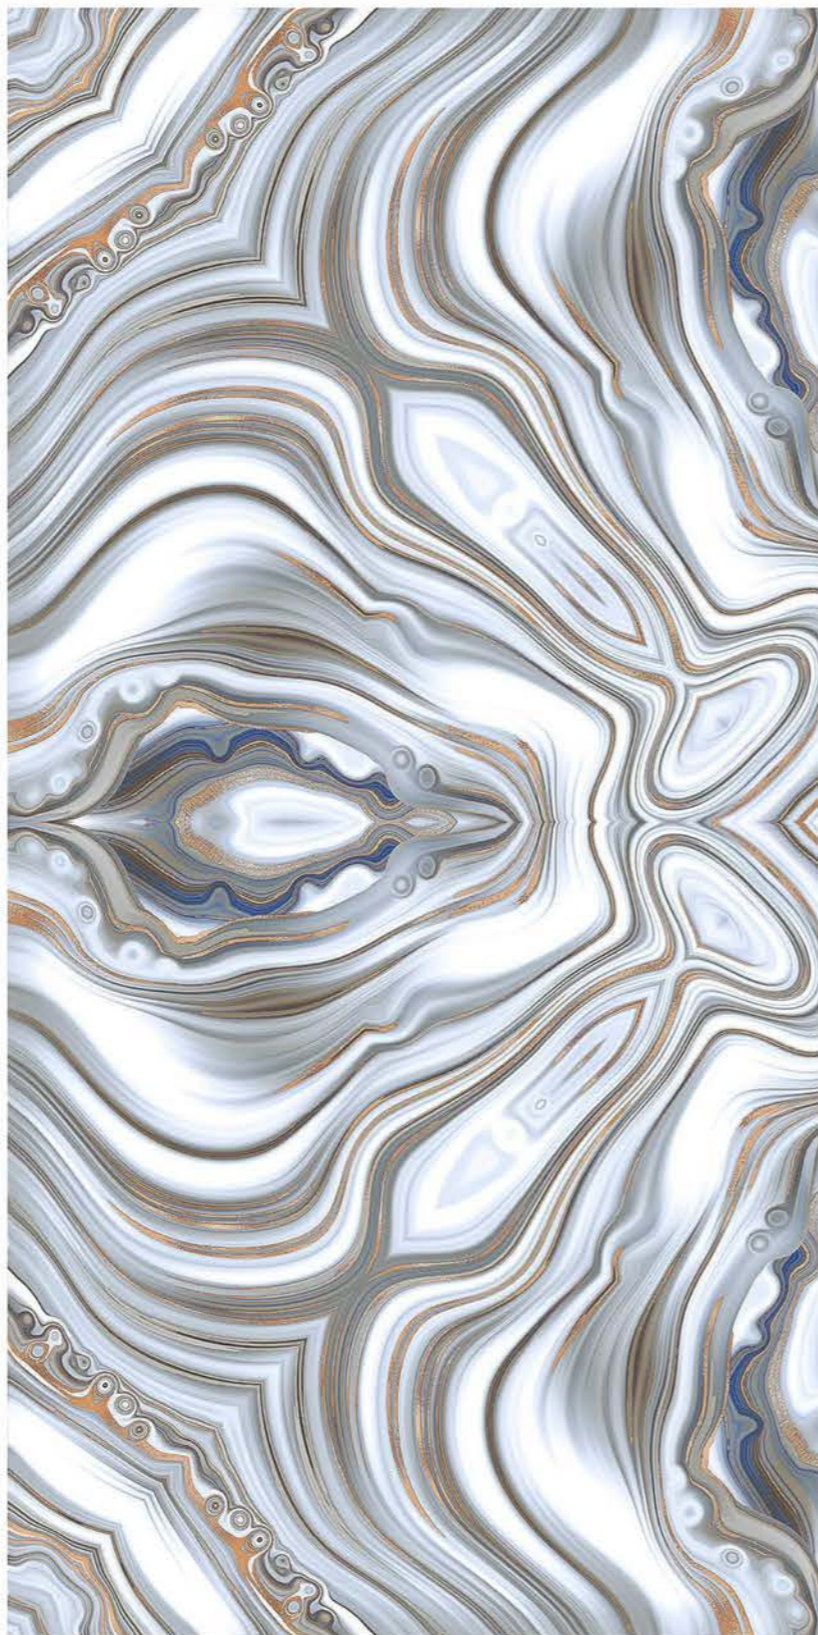

| Wall & Floor
ALEXIS

BOOKMATCH
COLLECTION

BOOKMATCH
COLLECTION

| Size
600x
1200mm

| Surface
Glossy

| Random
01

ALMERA SILVER

| Wall & Floor
ALMERA SILVER