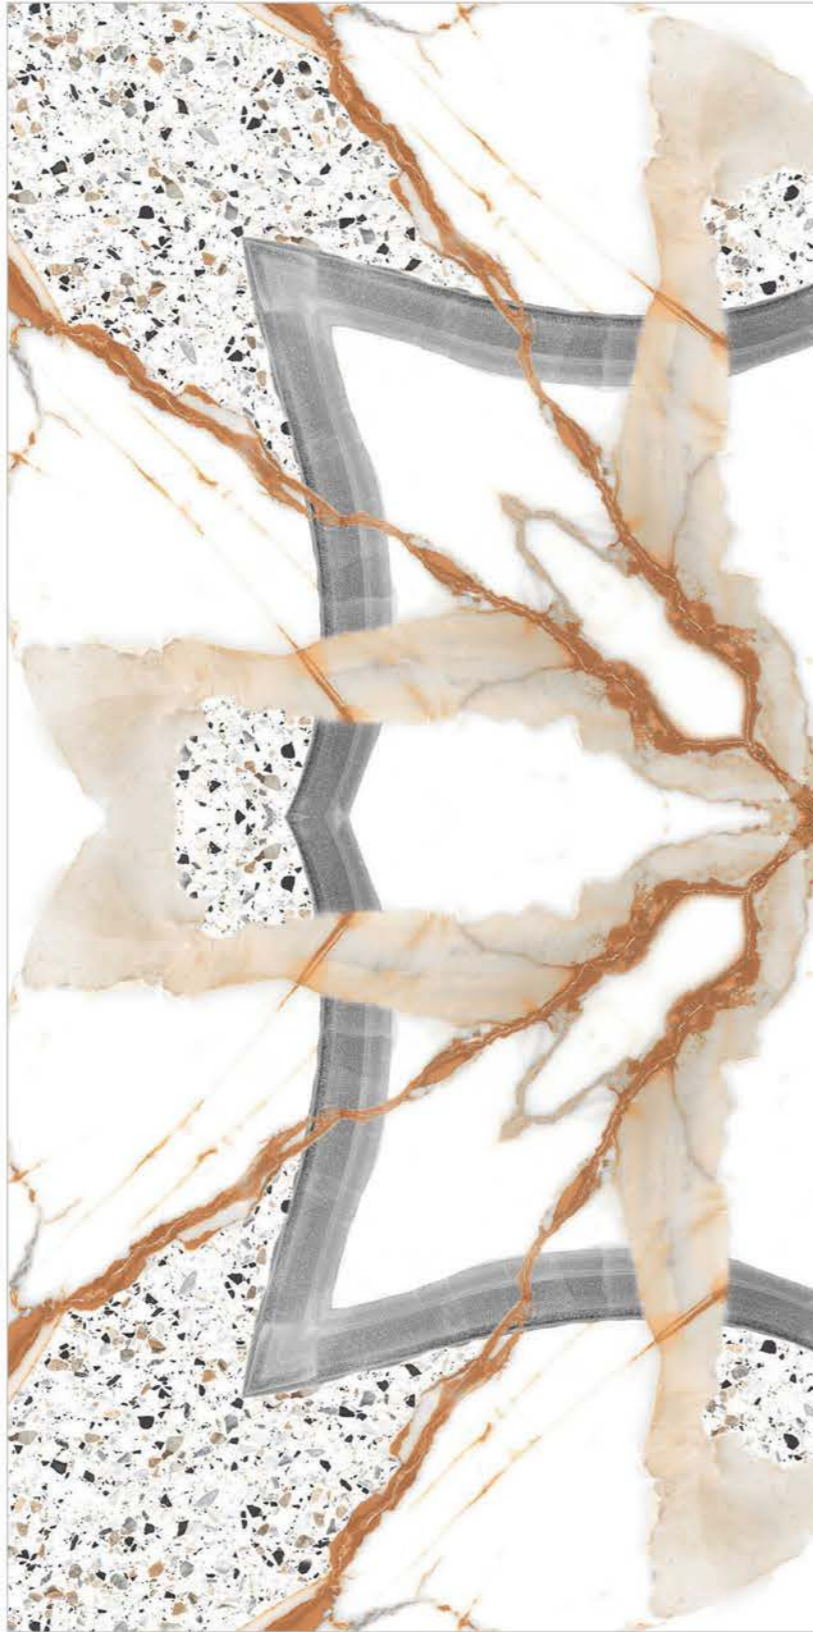

BOOKMATCH
COLLECTION

| Size
600x
1200mm

| Surface
Glossy

| Random
01

ASTONE