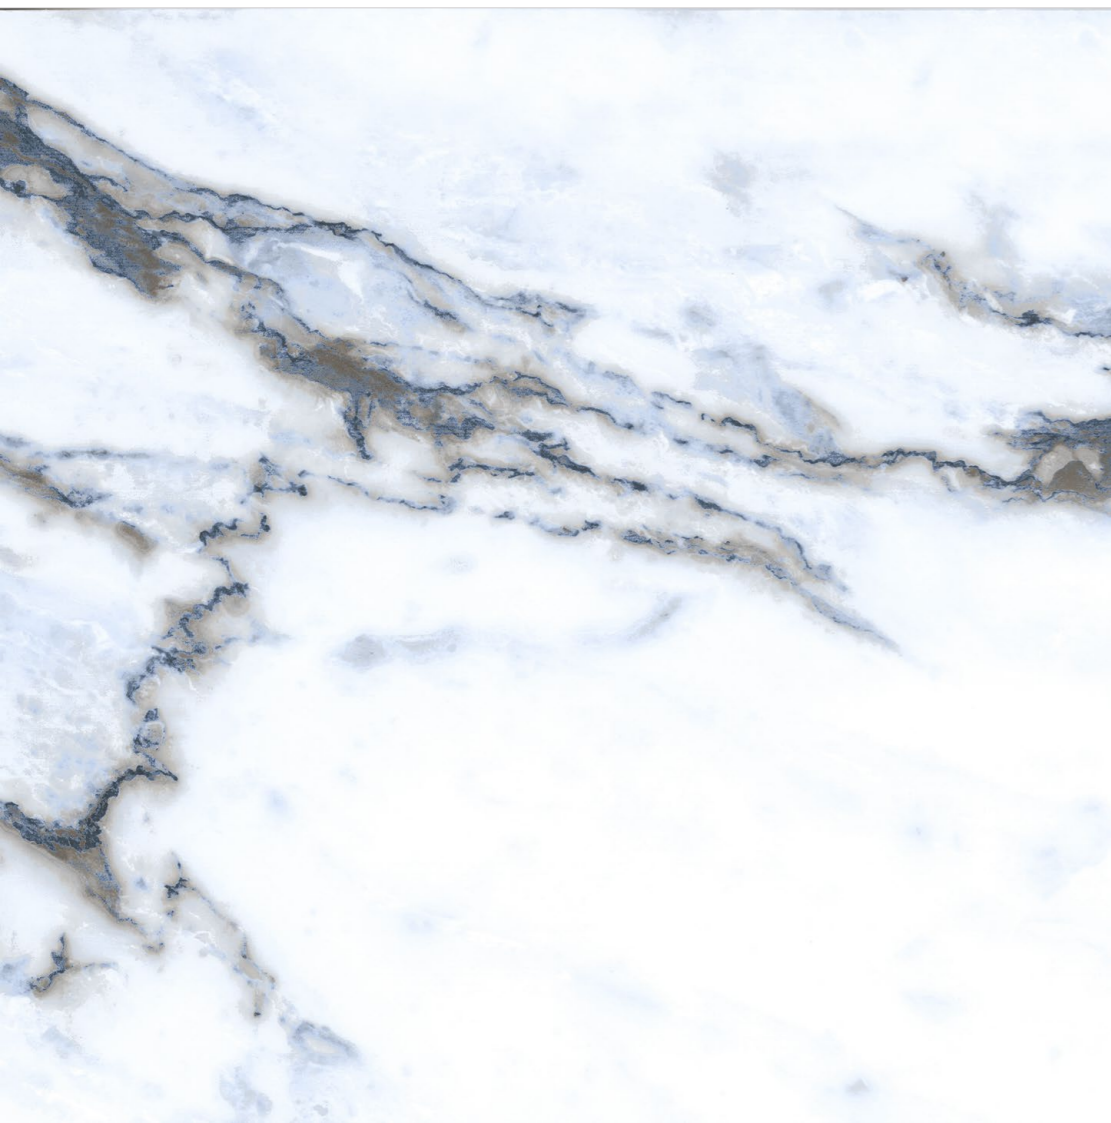

Design Highlighted /
▶ Carrara

ALPINE

TIMELESS WHITE ELEGANCE

Technical
Characteristics

Model
**CARRARA
BLUE**

Finish / **Glossy Polished**
Design / **White Marble**

 R-12

**600X
600MM**