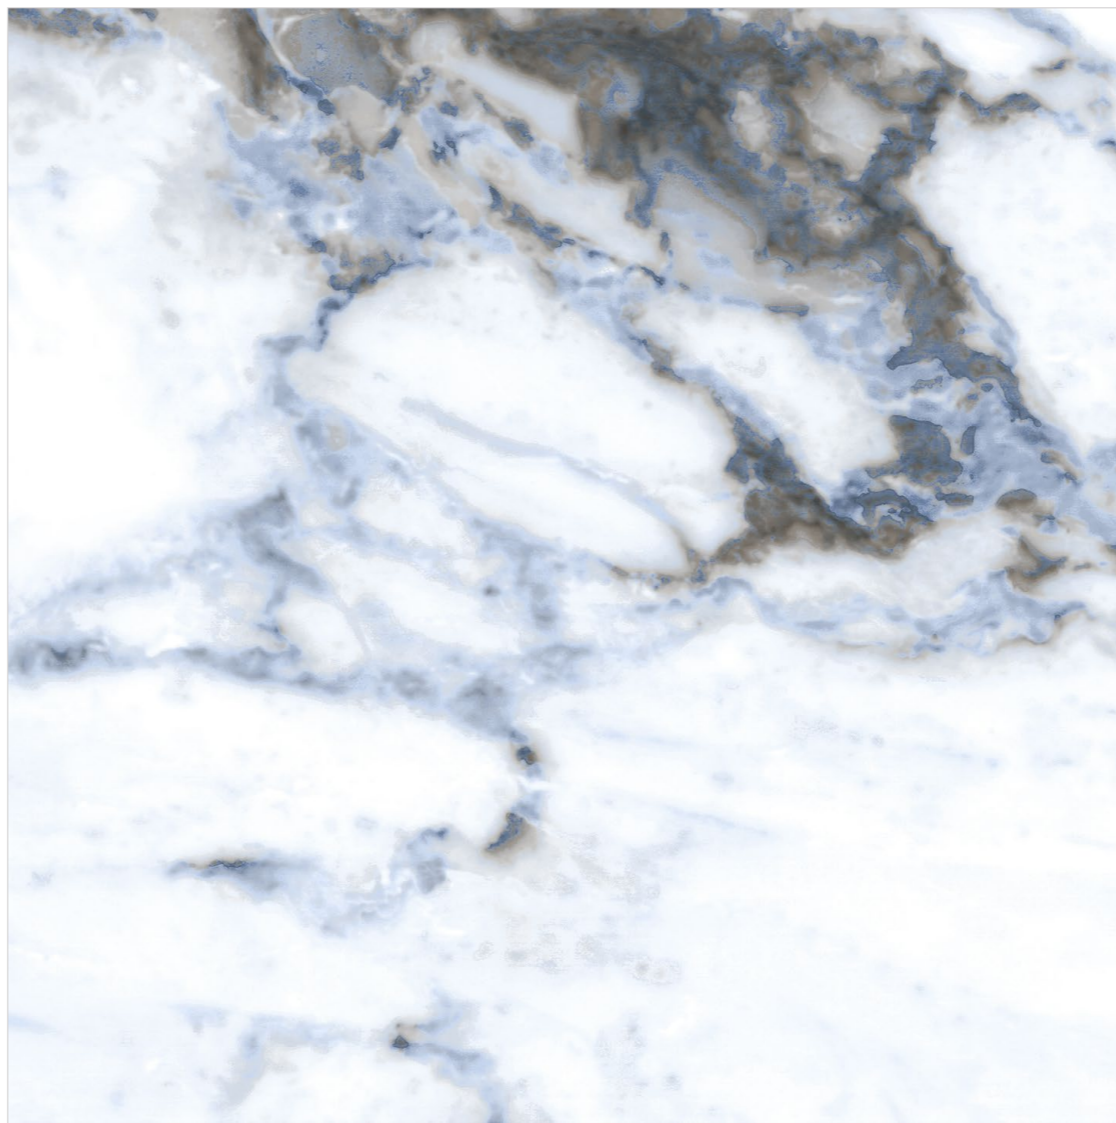

Design Highlighted /
▶ Carrara

ALPINE

TIMELESS WHITE ELEGANCE

Technical
Characteristics

Model
**CARRARA
BLUE**

Finish / **Glossy Polished**
Design / **White Marble**

 R-12

**600X
600MM**