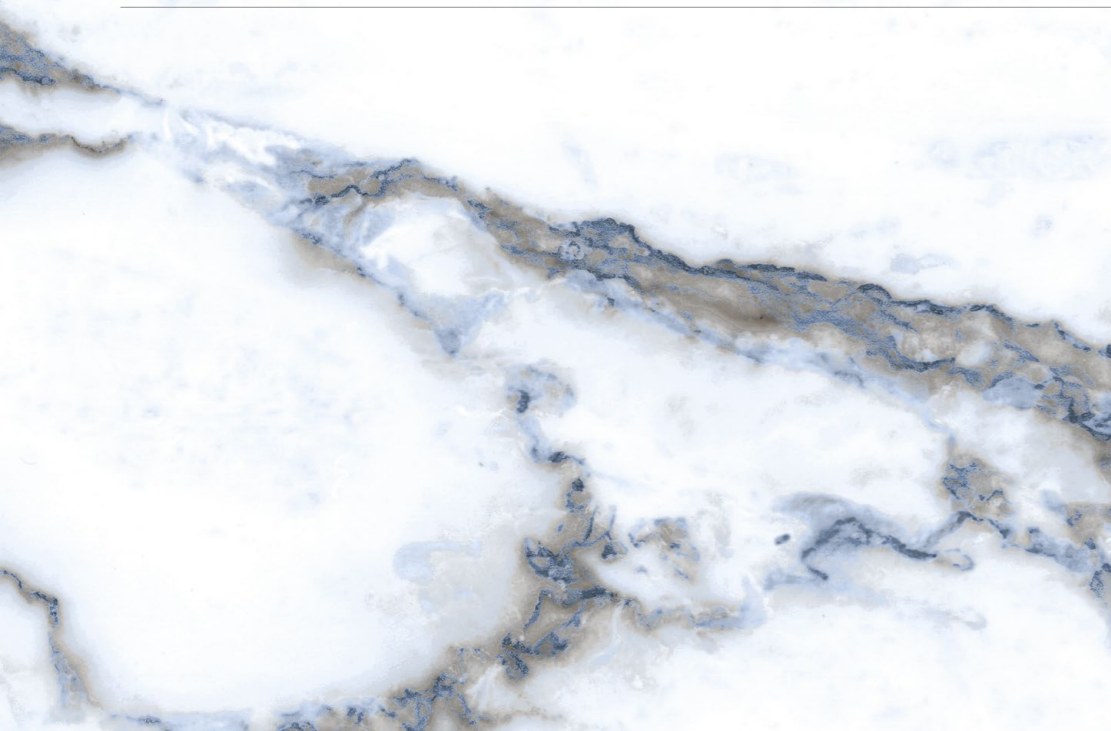

Design Highlighted /
▶ Carrara

ALPINE

TIMELESS WHITE ELEGANCE

Technical
Characteristics

Model
**CARRARA
BLUE**

Finish / **Glossy Polished**
Design / **White Marble**

 R-12

**600X
600MM**