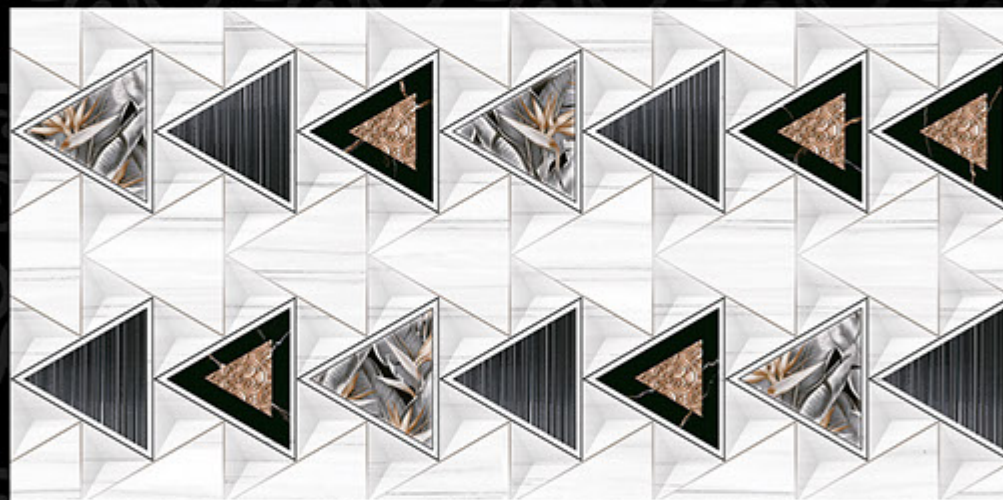

300 x 600 MM

DIGITAL WALL TILES ...

GLOSSY FINISH

DIGITAL WALL TILES

5841-HL-1