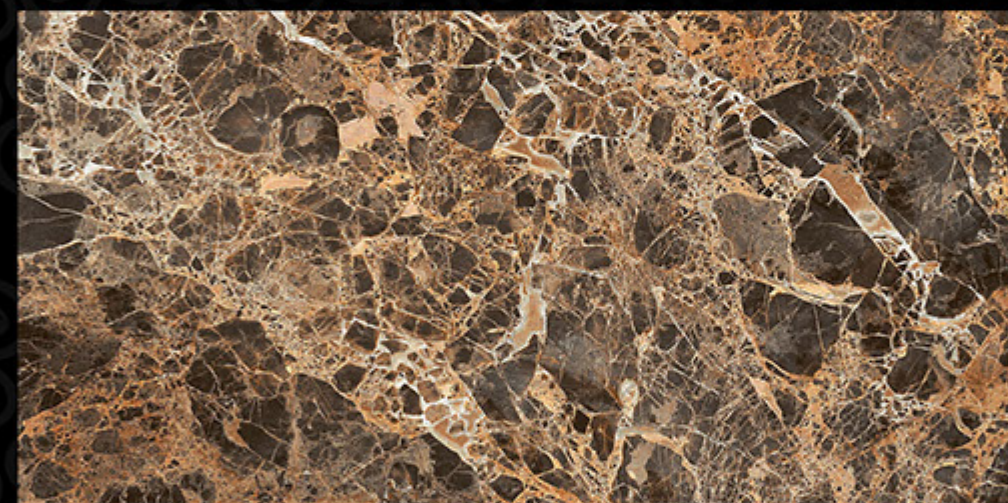

300 x 600 MM

DIGITAL WALL TILES ...

GLOSSY FINISH

DIGITAL WALL TILES

5855-DK