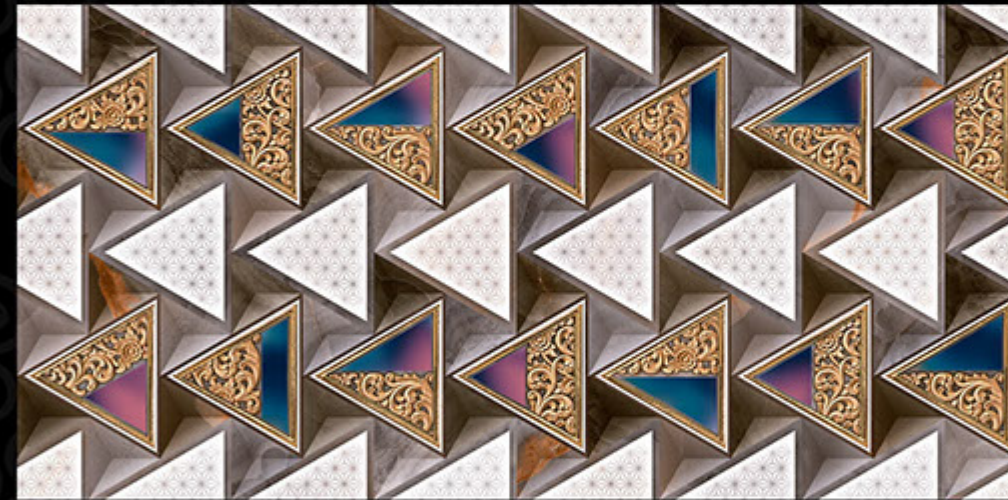

300 x 600 MM

DIGITAL WALL TILES ...

GLOSSY FINISH

DIGITAL WALL TILES

5818-HL