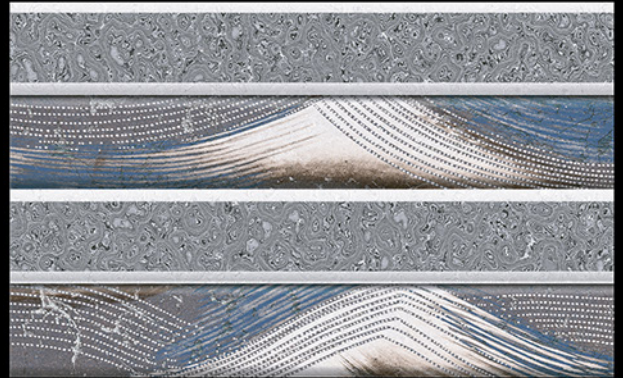

8157-LT (PLAIN)

8157-HL1 (PUNCH)