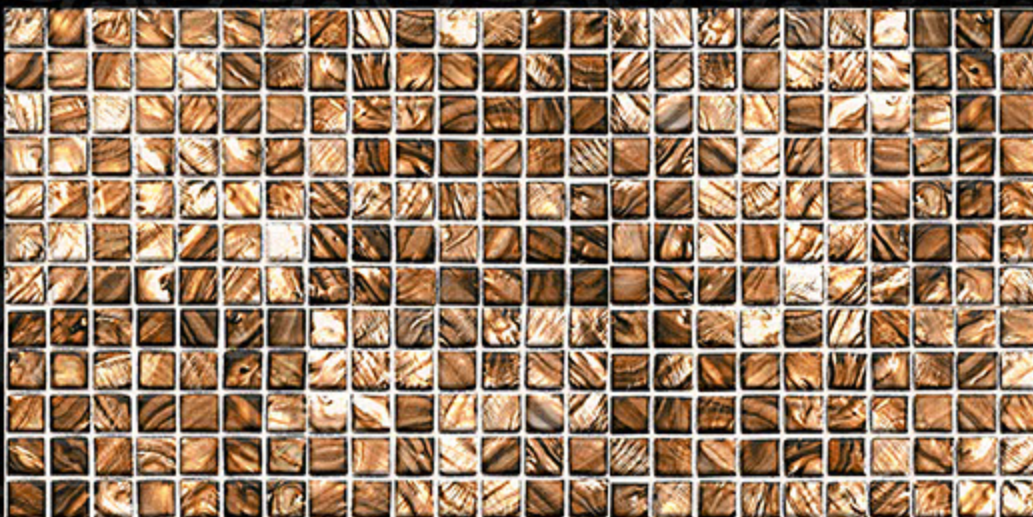

300 x 600 MM

DIGITAL WALL TILES ....

GLOSSY FINISH

DIGITAL WALL TILES

5611-HL-4