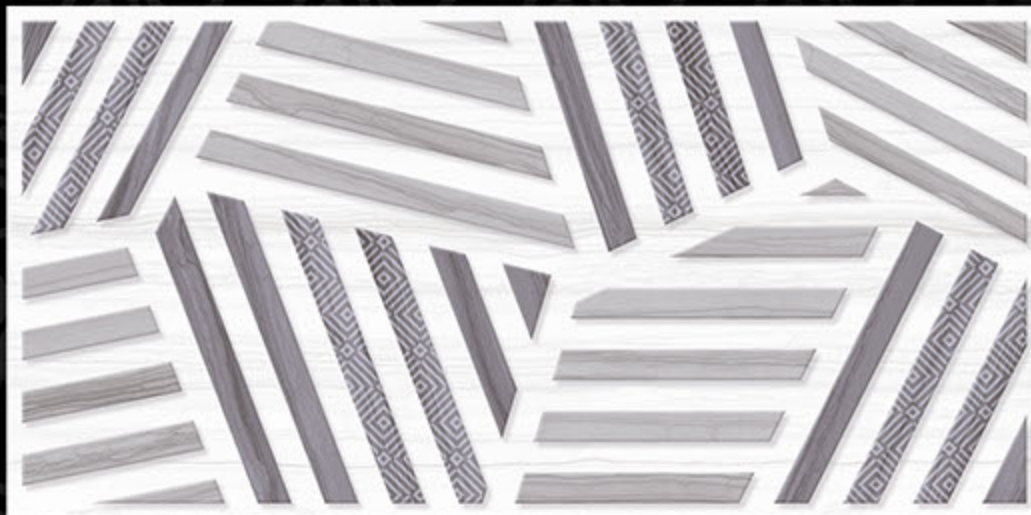

300 x 600 MM

DIGITAL WALL TILES ....

GLOSSY FINISH

DIGITAL WALL TILES

5555-LT

5556-LT

5555-HL

5556-HL

5555-DK

5556-DK