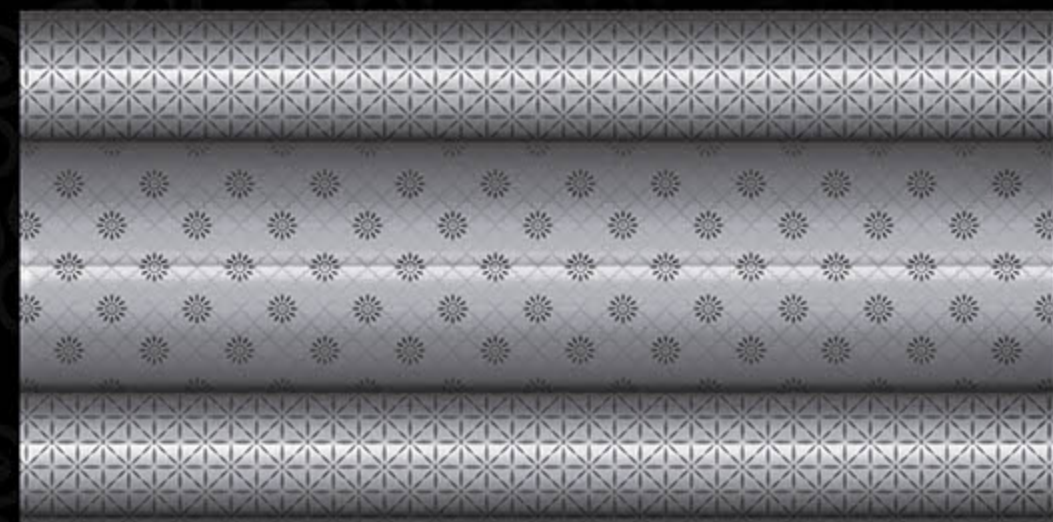

300 x 600 MM

DIGITAL WALL TILES ....

GLOSSY FINISH

DIGITAL WALL TILES

5401-LT

5401-HL

5401-LT

5402-LT

5402-KC

5402-DK