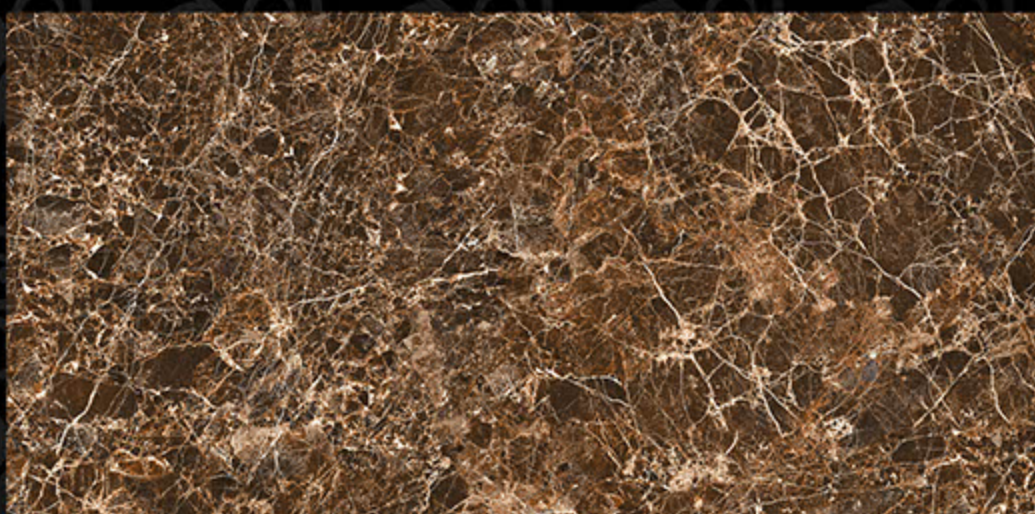

300 x 600 MM

DIGITAL WALL TILES ....

GLOSSY FINISH

DIGITAL WALL TILES

5424-LT

5425-LT

5424-HL

5425-HL

5424-DK

5425-DK