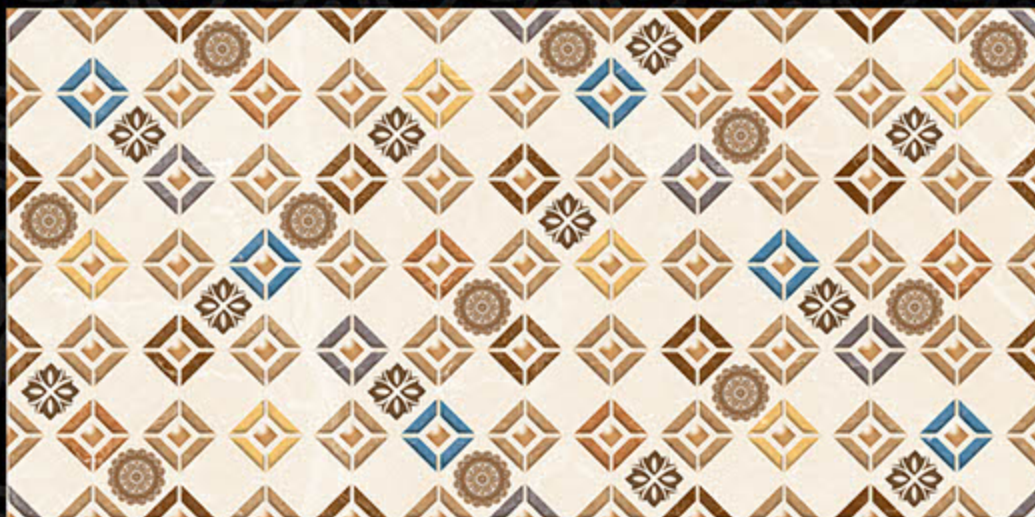

300 x 600 MM

DIGITAL WALL TILES ....

GLOSSY FINISH

DIGITAL WALL TILES

5449-HL-2