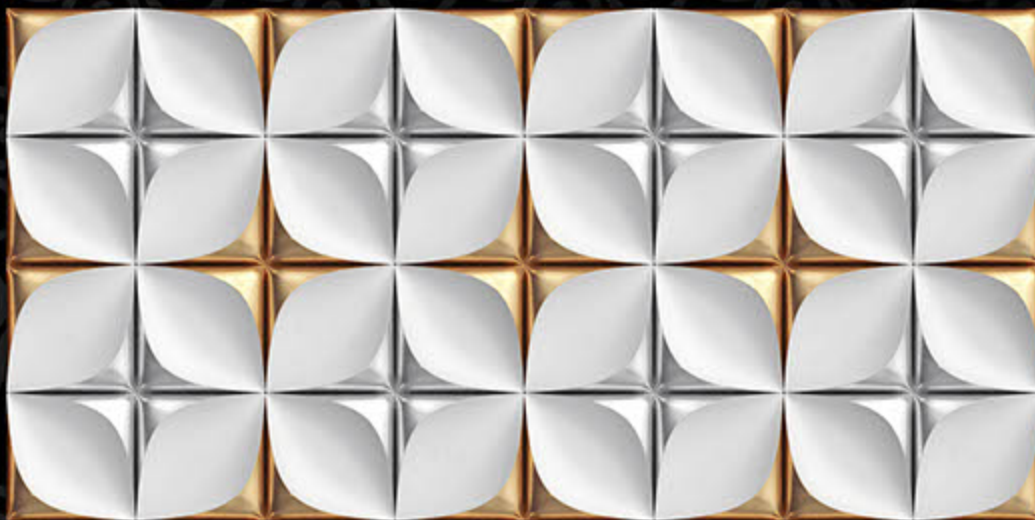

300 x 600 MM

DIGITAL WALL TILES ....

GLOSSY FINISH

DIGITAL WALL TILES

5401-LT

5401-HL

5401-LT

5402-LT

5402-KC

5402-DK