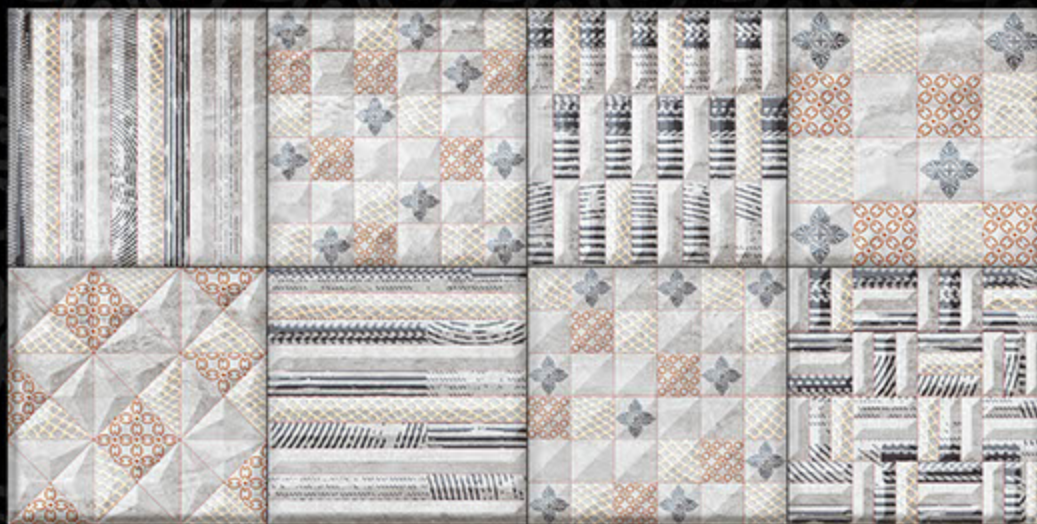

300 x 600 MM

DIGITAL WALL TILES ....

GLOSSY FINISH

DIGITAL WALL TILES

5278-HL