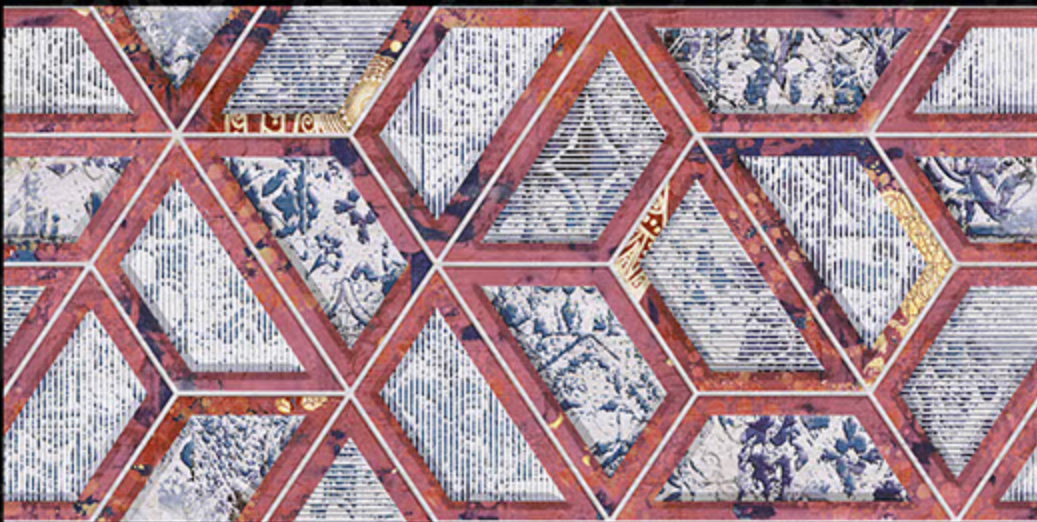

300 x 600 MM

DIGITAL WALL TILES ....

GLOSSY FINISH

DIGITAL WALL TILES

5126-LT

5127-LT

5126-HL

5127-HL

5126-DK

5127-DK