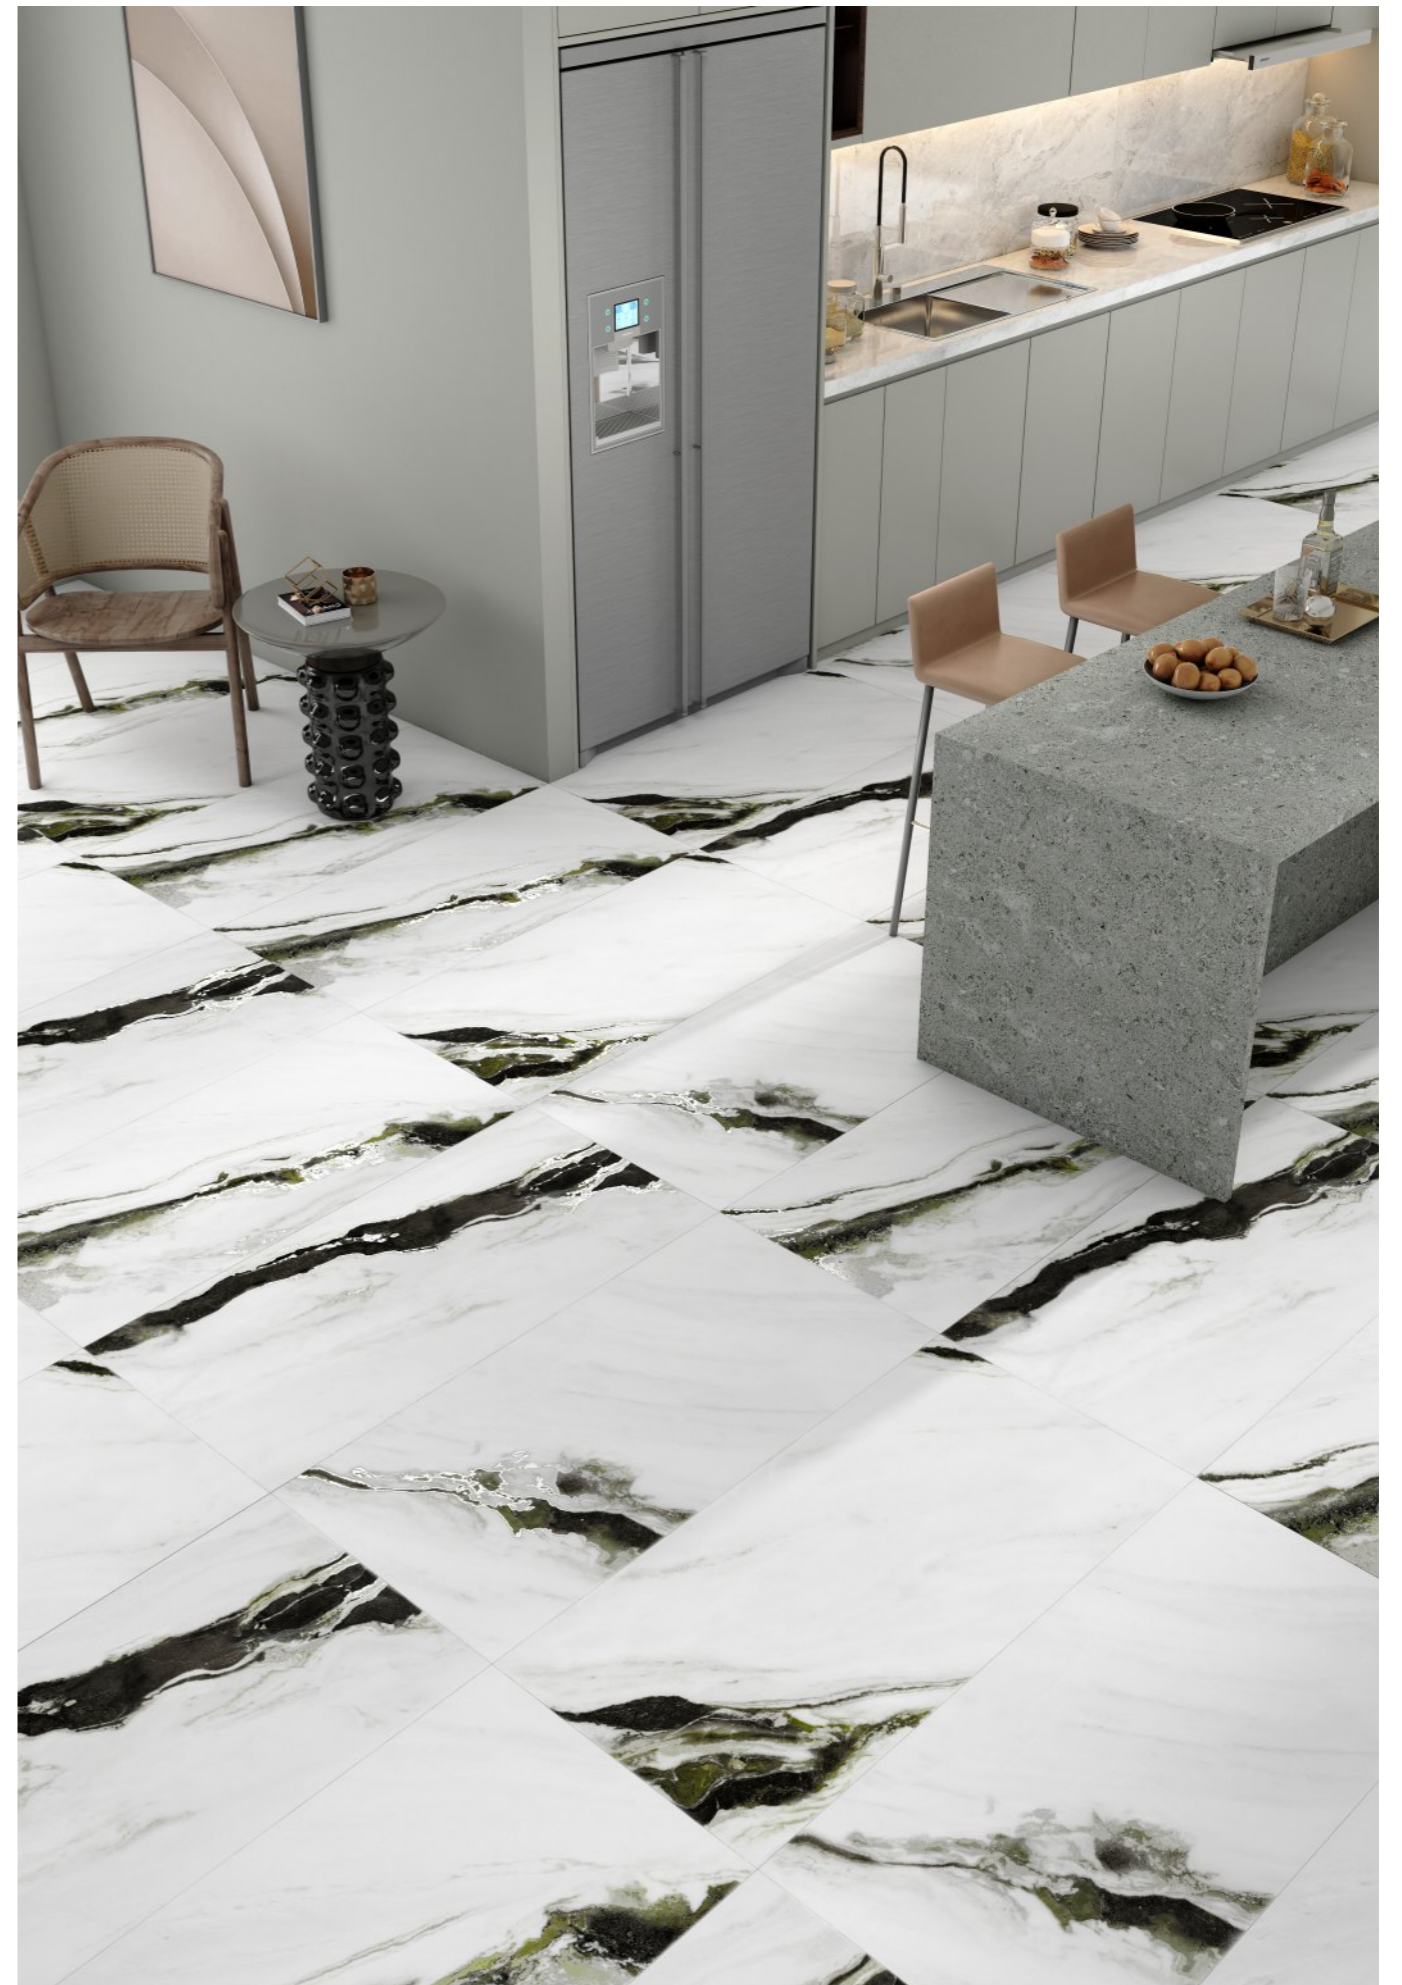

/ SENSITOUCH

Oxyd Blanco

LUXE LIFESTYLES

DG Matt Finish | Thickness 9mm

Persian Blanco

/ SENSITOUCH

LUXURIOUS LIFESTYLES

DG Matt Finish | Thickness 9mm