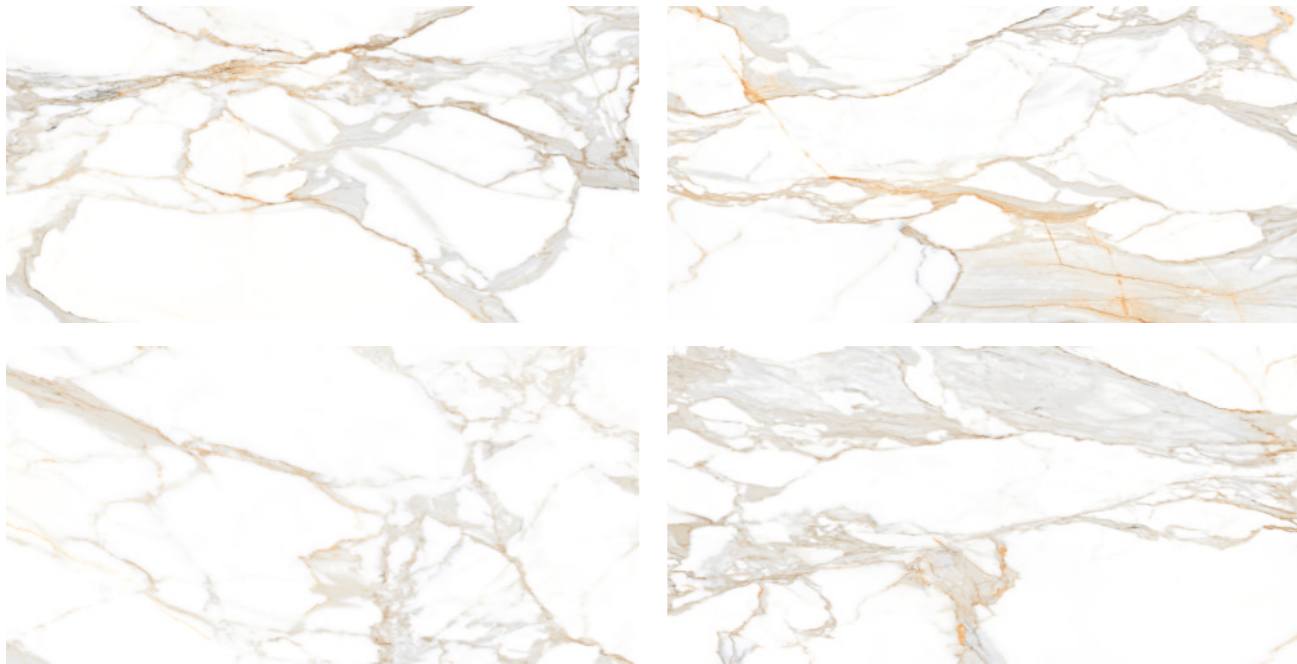

Deluxe Gray