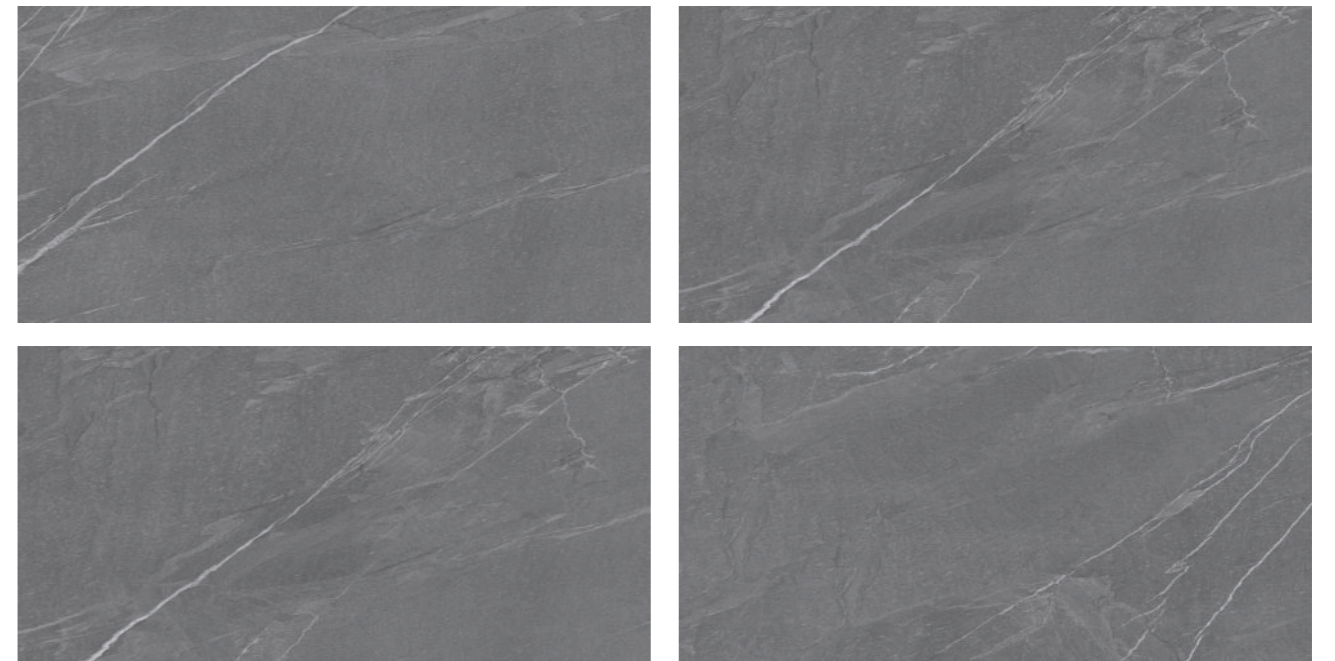

NATURE'S BEAUTY

DG Matt Finish | Thickness 9mm

/ SENSITOUCH