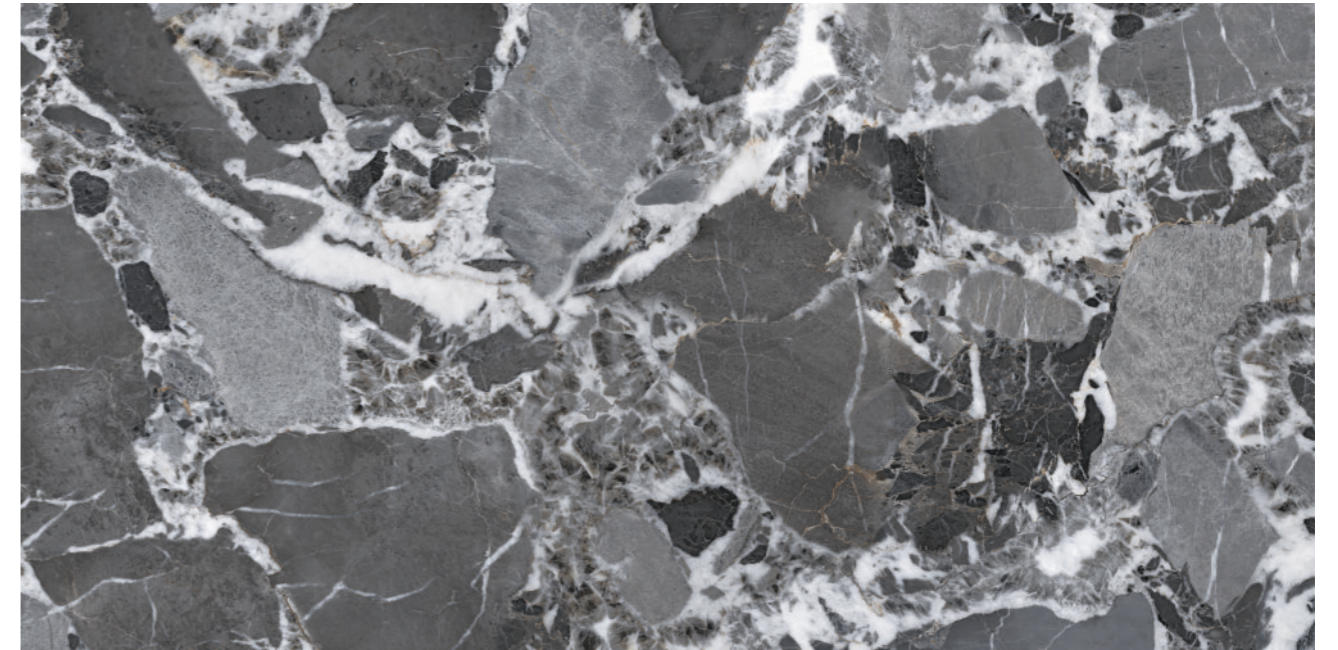

Medicea Nero