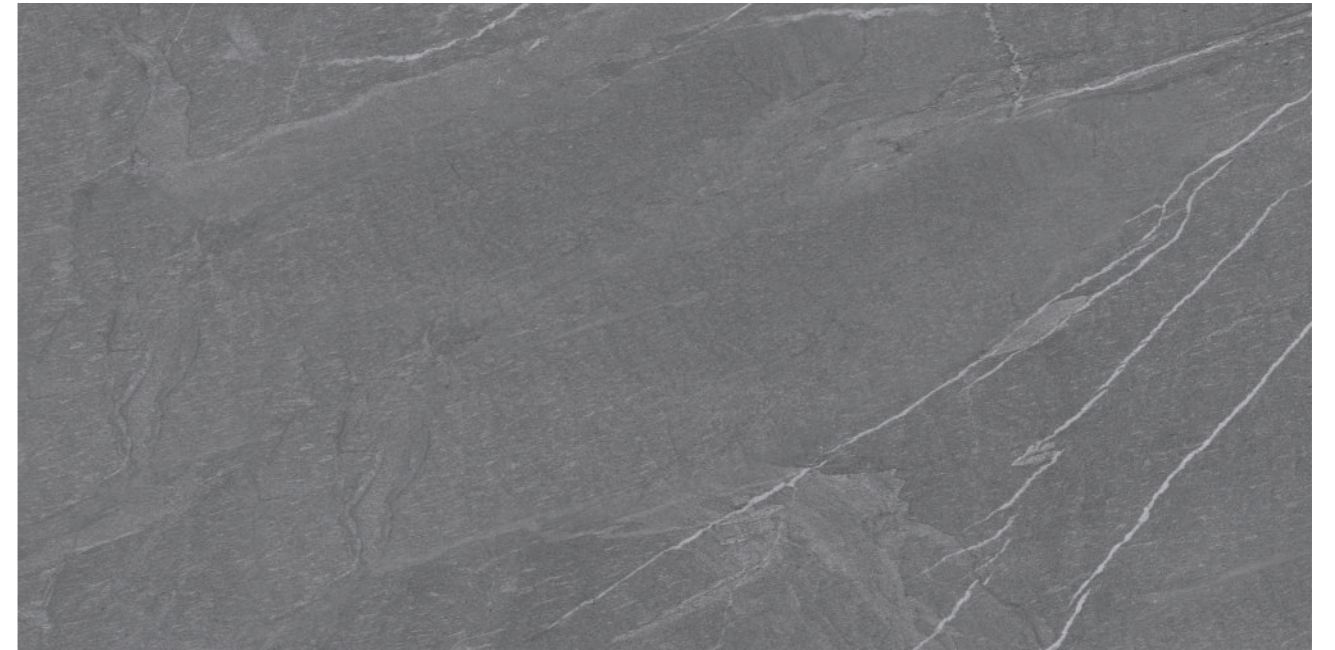

Mirage Gray