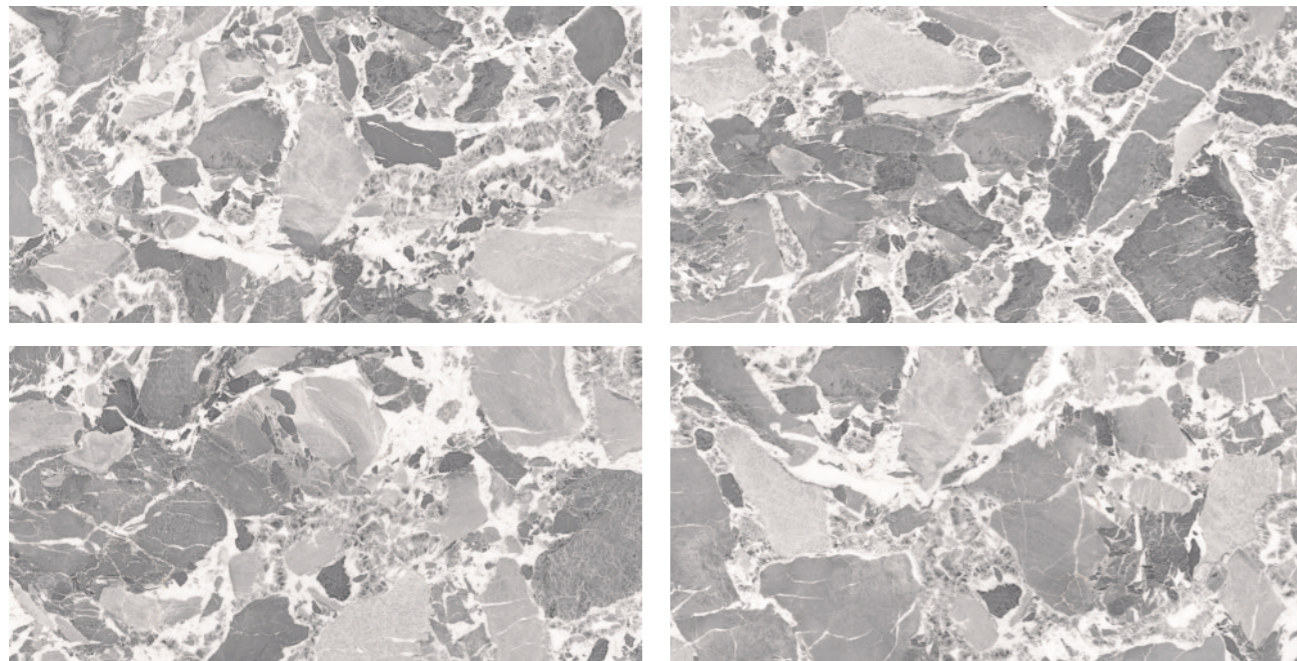

Medicea Gray

Medicea Nero

LUXURIOUS LIVING

DG Matt Finish | Thickness 9mm

Technical Characteristics

Shown Preview
Medicea Gray

RETRO REVIVAL

DG Matt Finish | Thickness 9mm