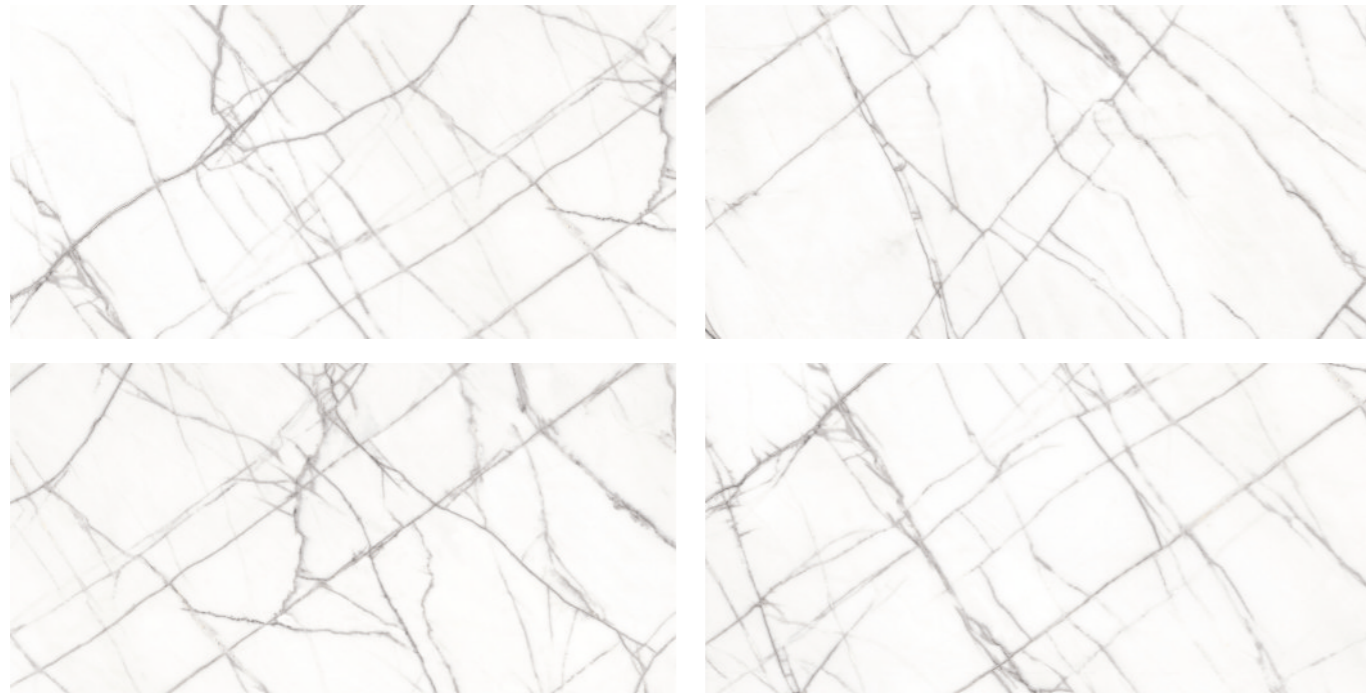

Sublime Brown

COASTAL CREATIONS

DG Matt Finish | Thickness 9mm

Viena Blanco

/ SENSITOUCH