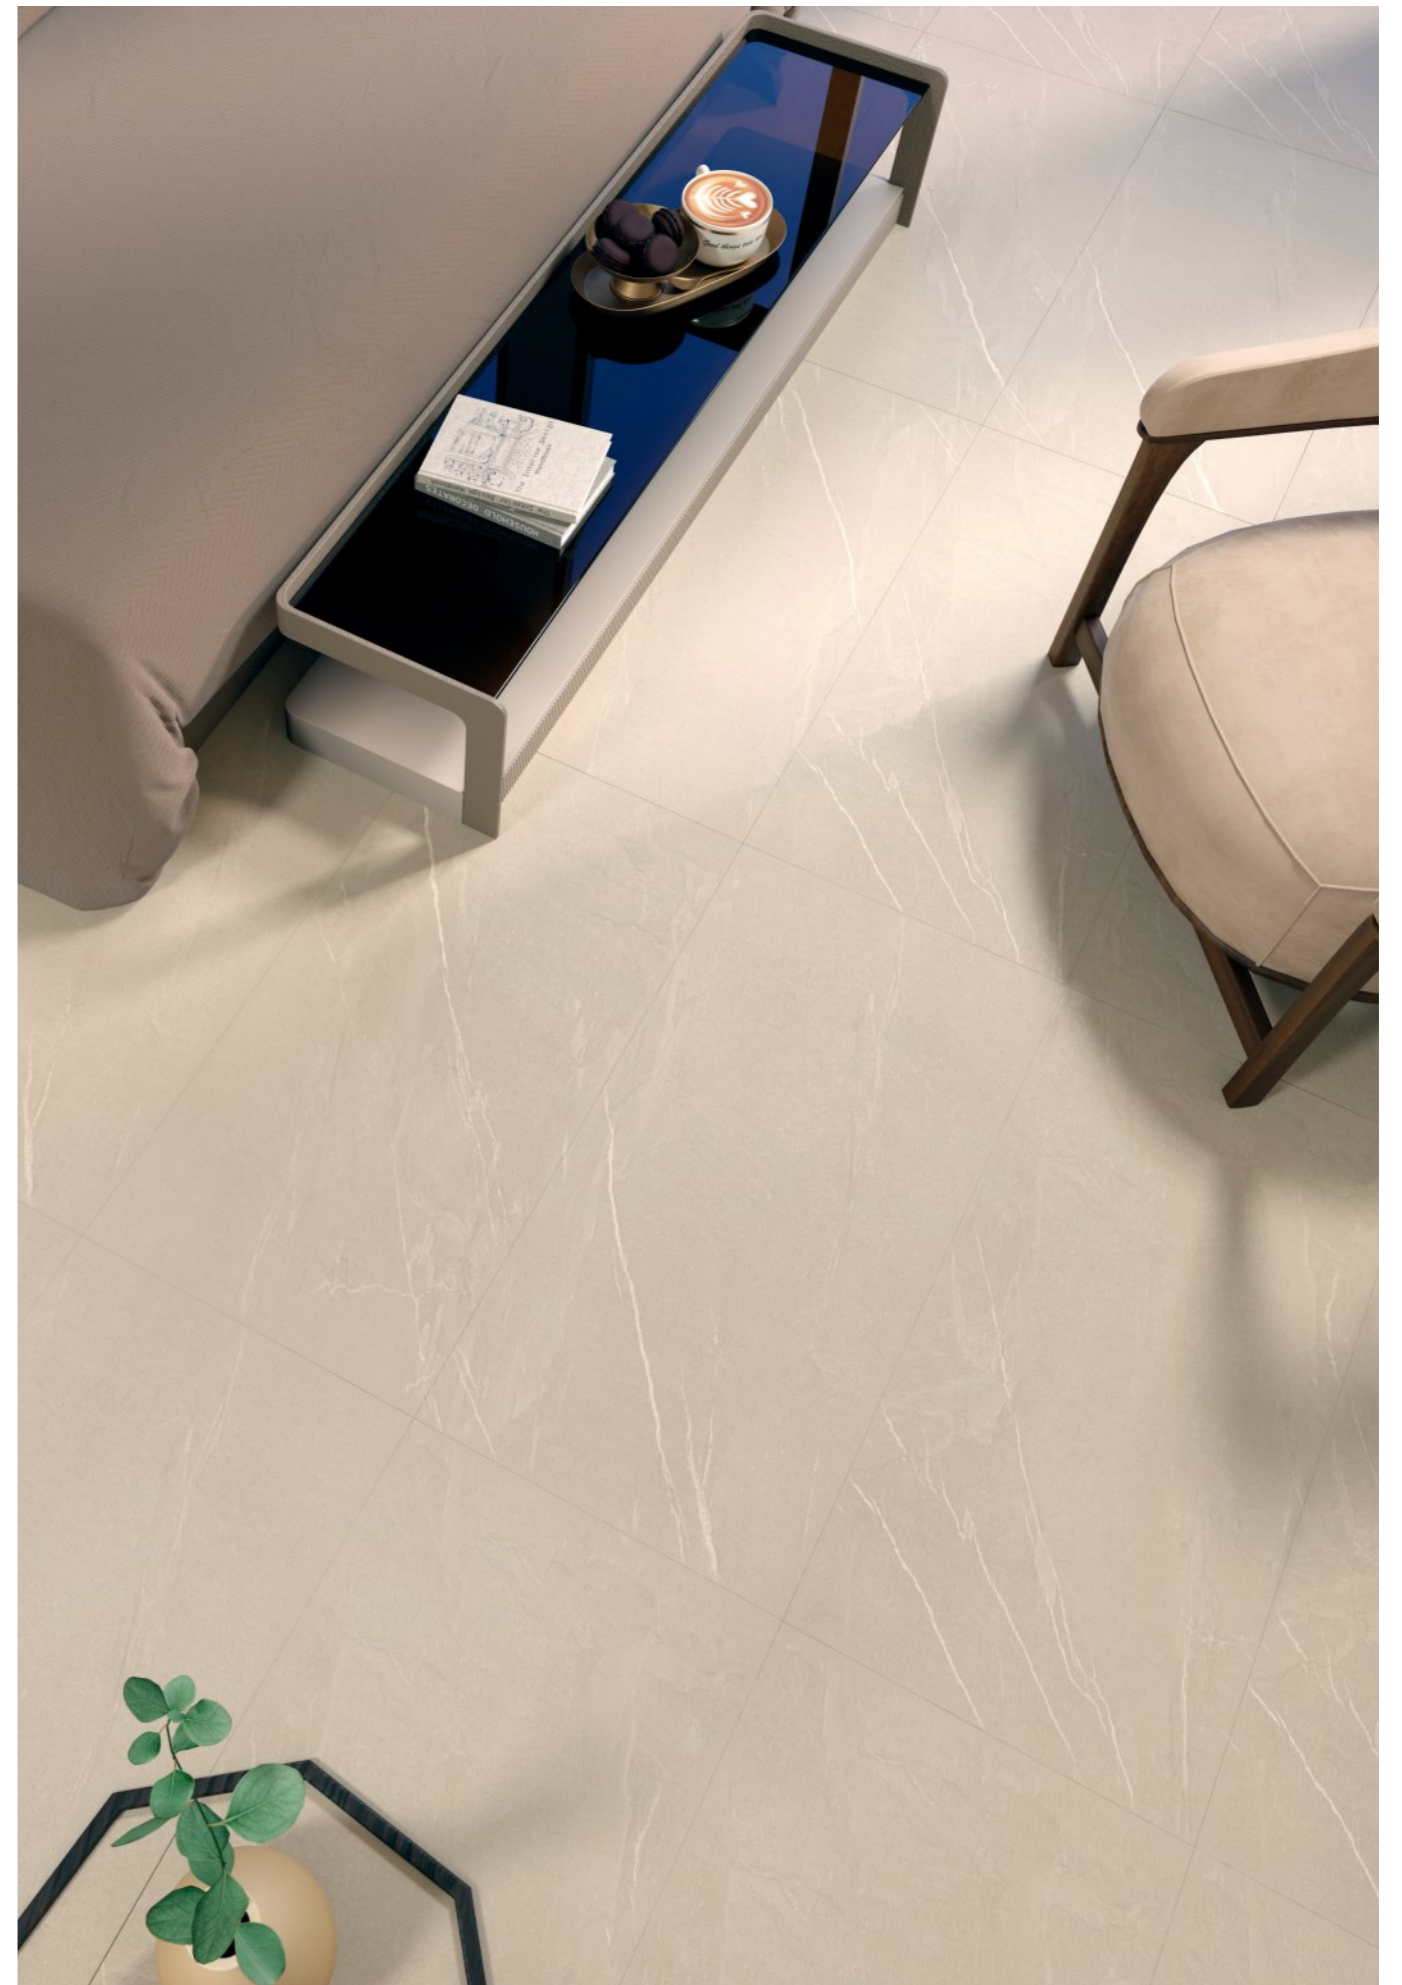

Mirage Blanco

/ SENSITOUCH

Mirage Gray

SERENE SPACES

DG Matt Finish | Thickness 9mm

Mirage Crema

/ SENSITOUCH

LUSTROUS LUXURY