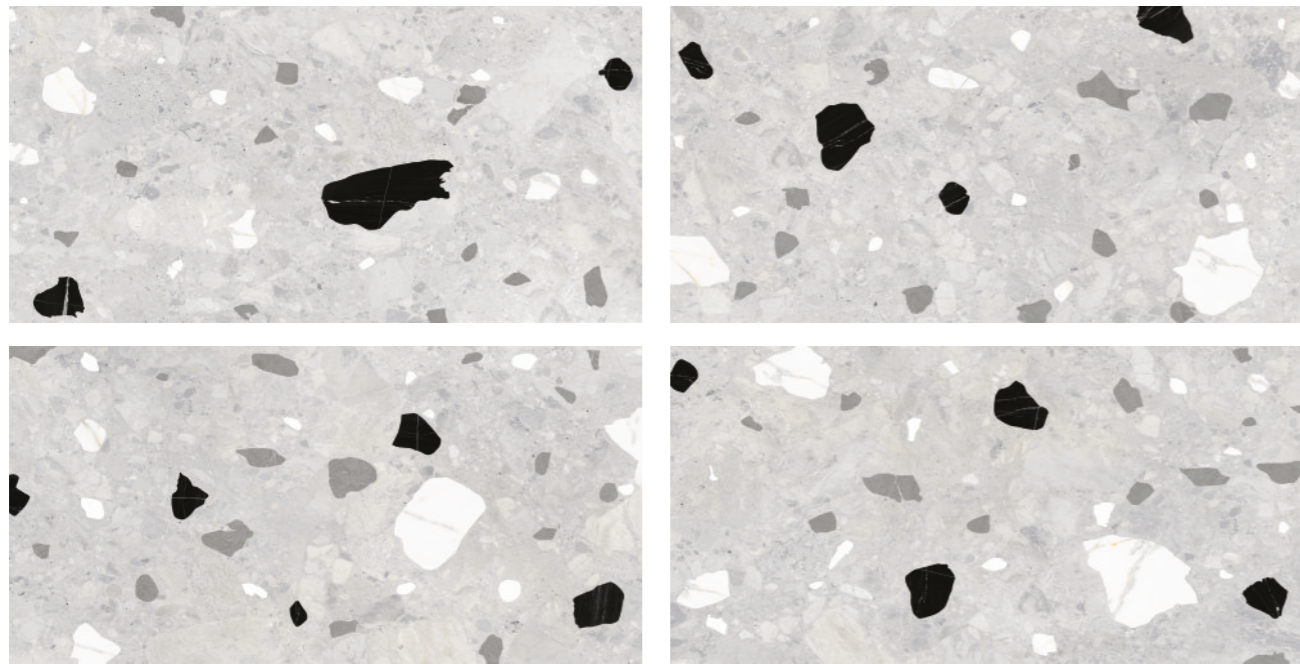

/ SENSITOUCH