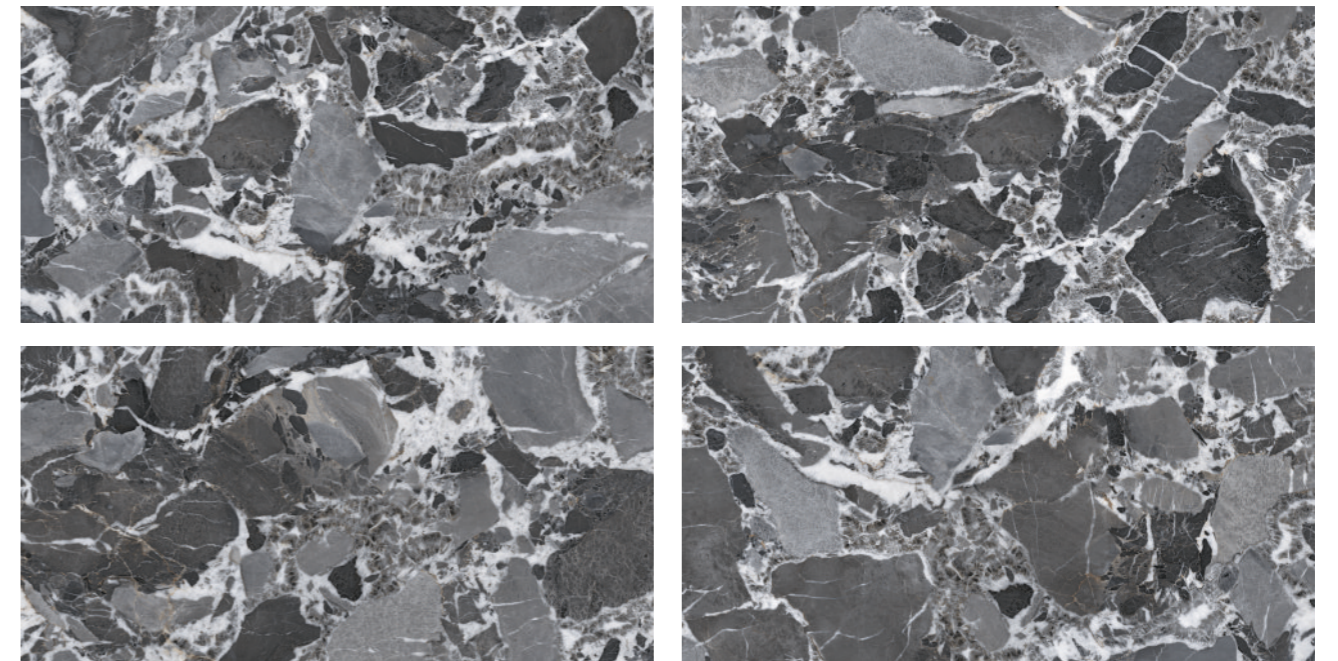

TIMELESS TREASURES

DG Matt Finish | Thickness 9mm