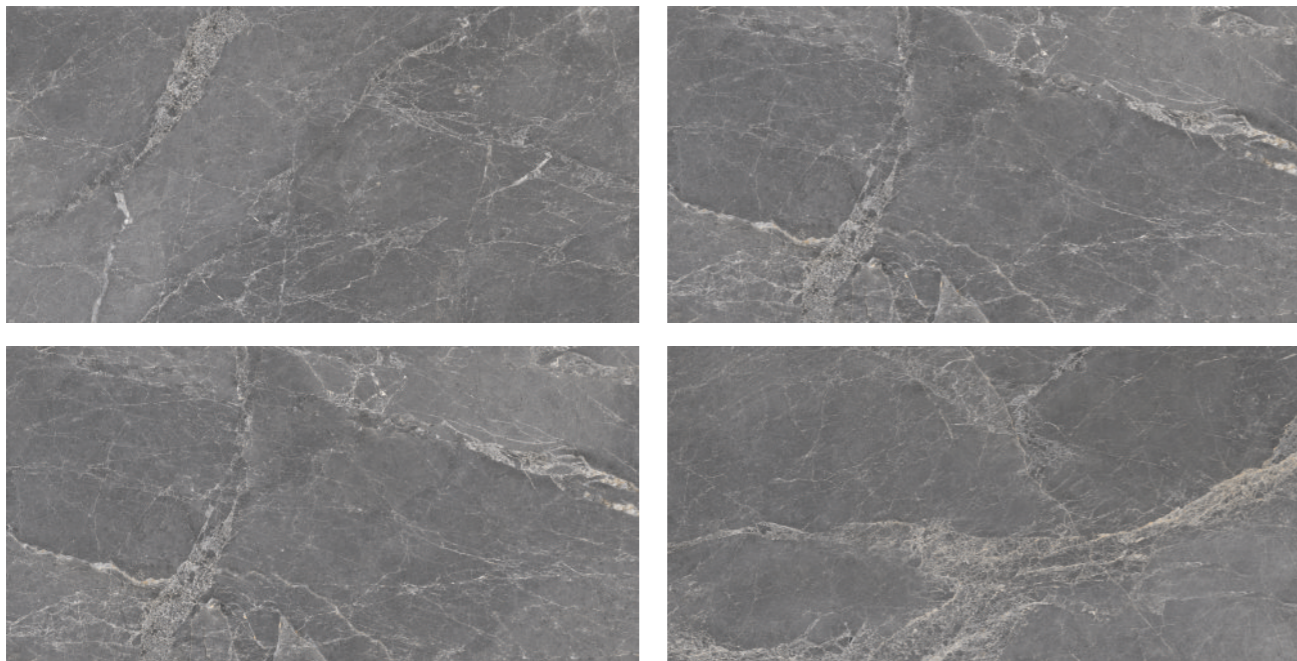

/ SENSITOUCH