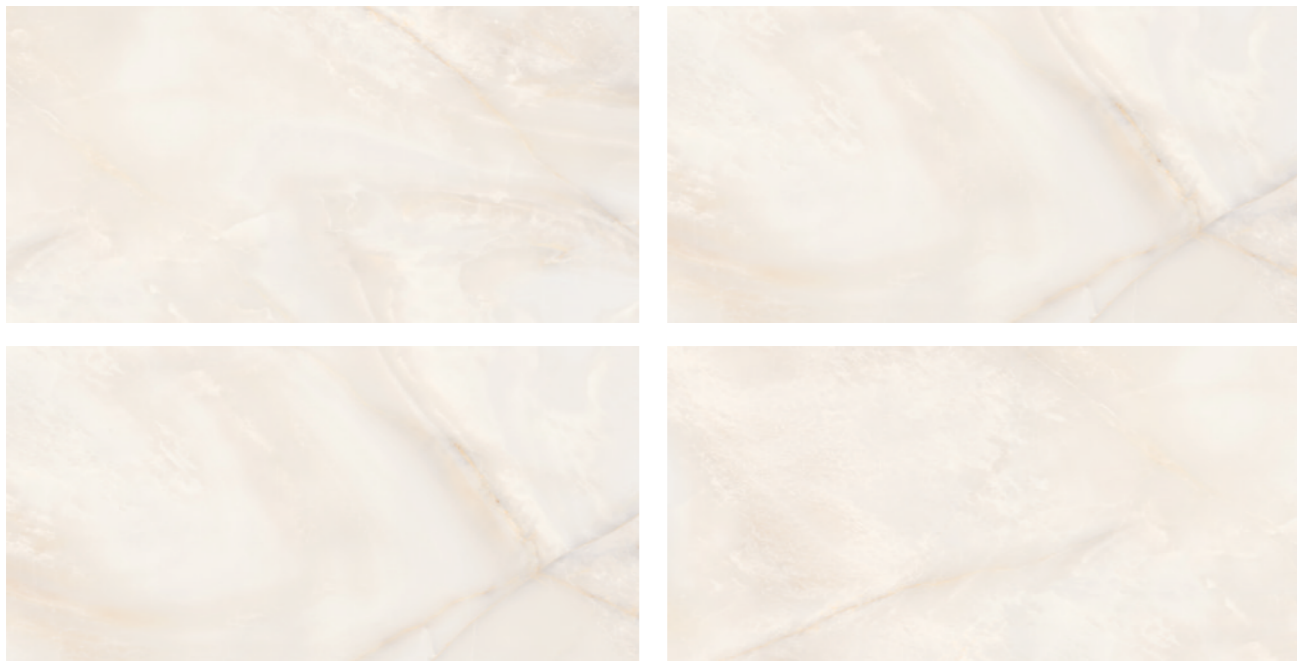

Saint Gray

/ SENSITOUCH

Saint Gris

RUSTIC RHYTHMS

DG Matt Finish | Thickness 9mm

Sapphire Baige

Sapphire Crema

TIMELESS TRANQUILITY