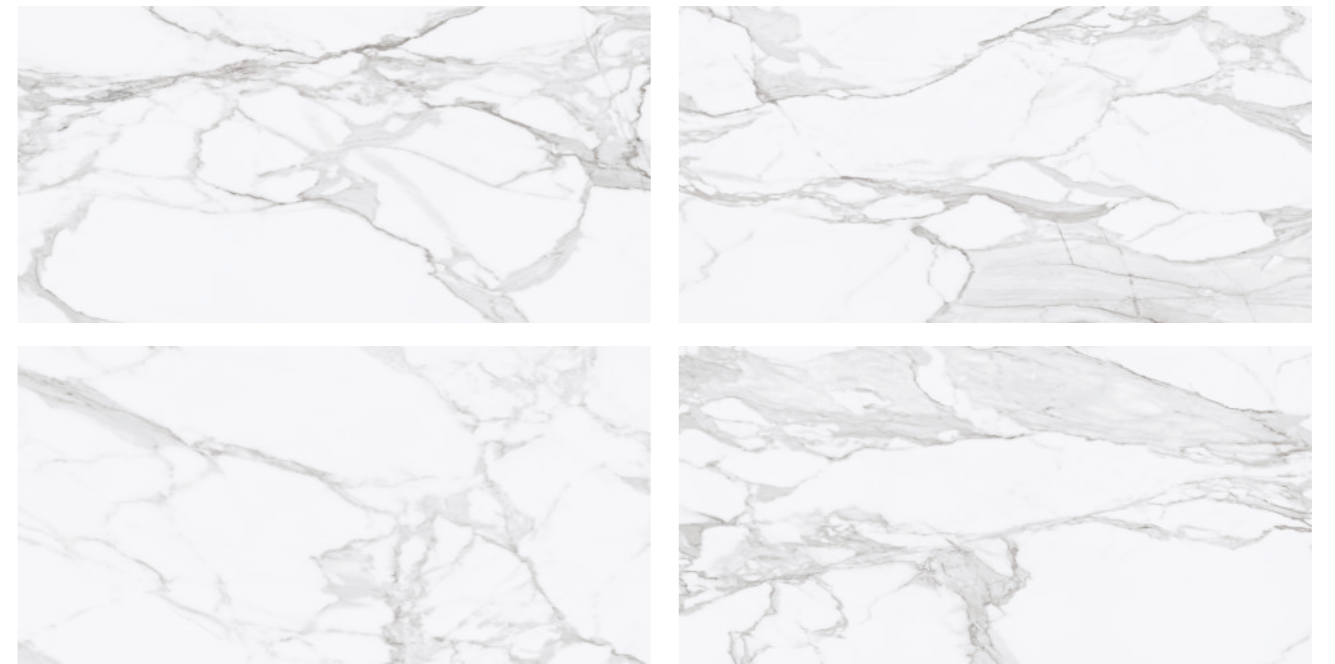

METROPOLITAN STYLE

DG Matt Finish | Thickness 9mm