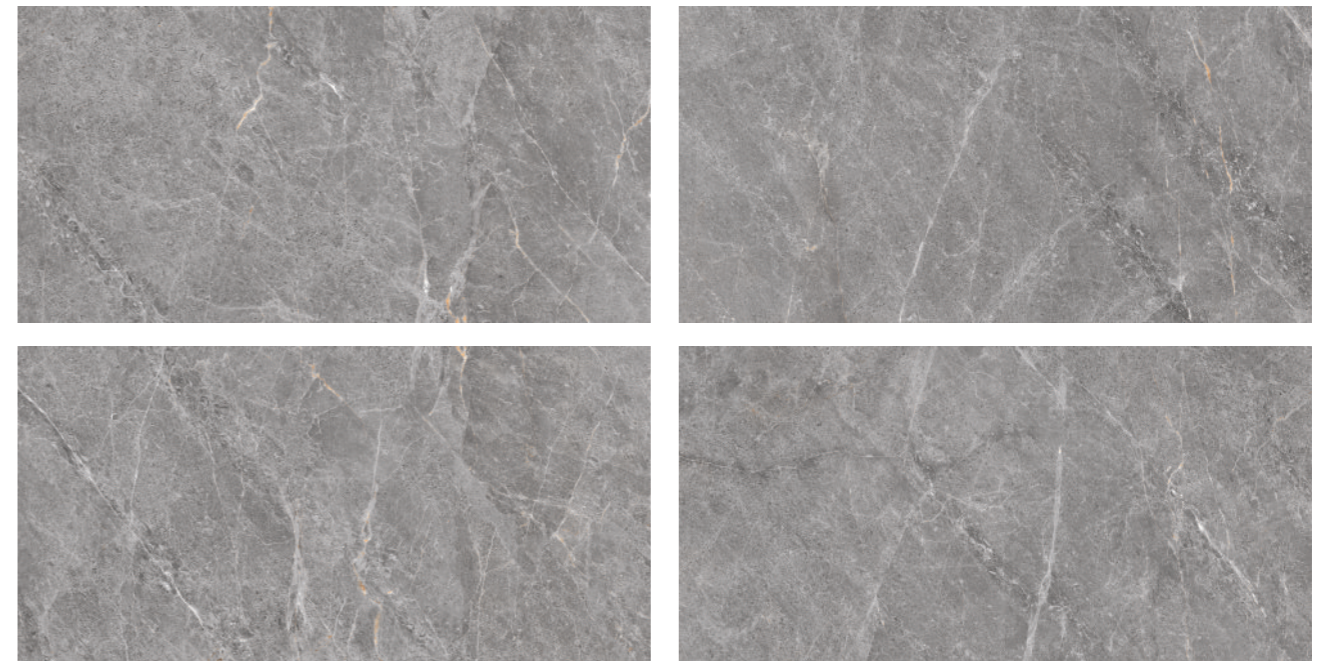

DG Matt Finish | Thickness 9mm

Essent Baige

/ SENSITOUCH

OPULENT OPULENCE

DG Matt Finish | Thickness 9mm

Everest Gray

/ SENSITOUCH

Everest Nero