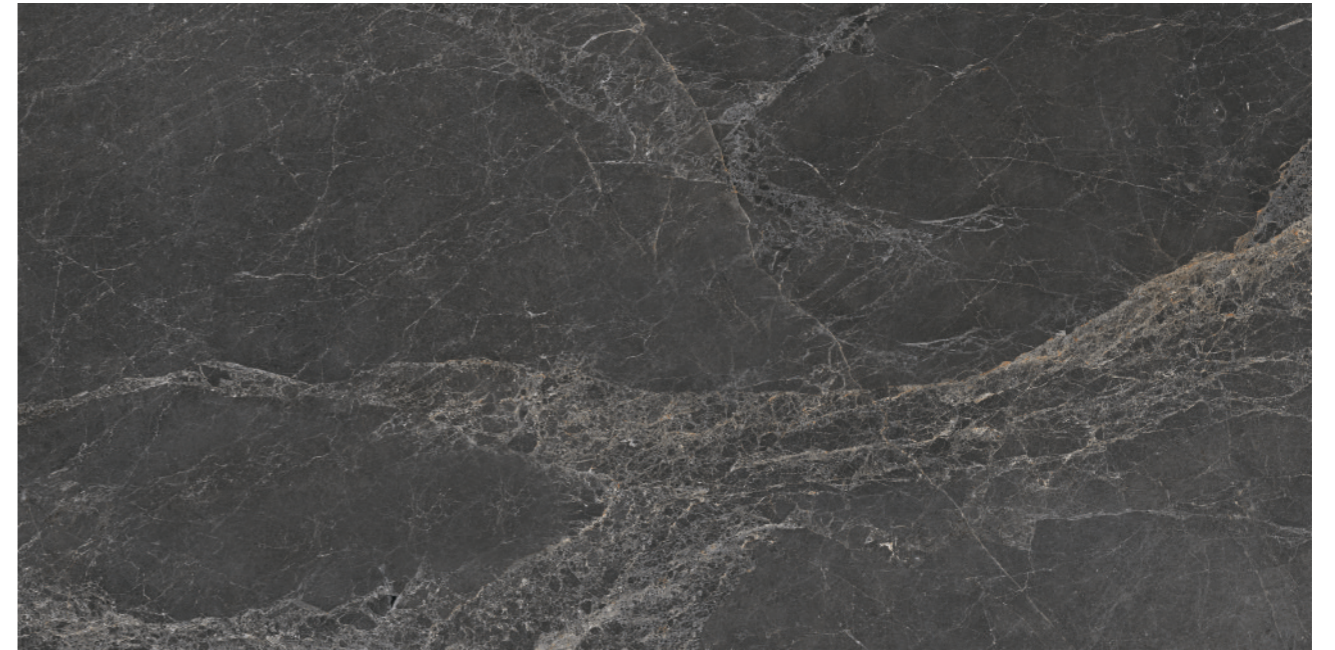

Night Lux Nero