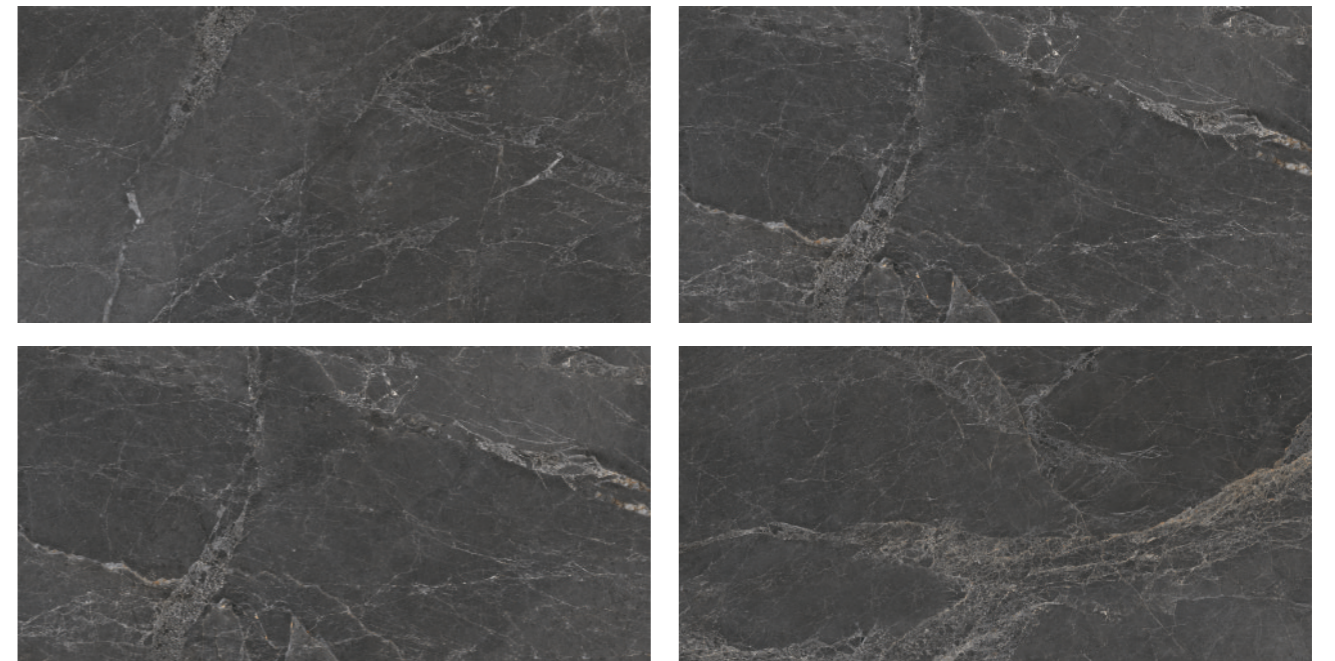

TRANQUIL TEXTURES

DG Matt Finish | Thickness 9mm

/ SENSITOUCH