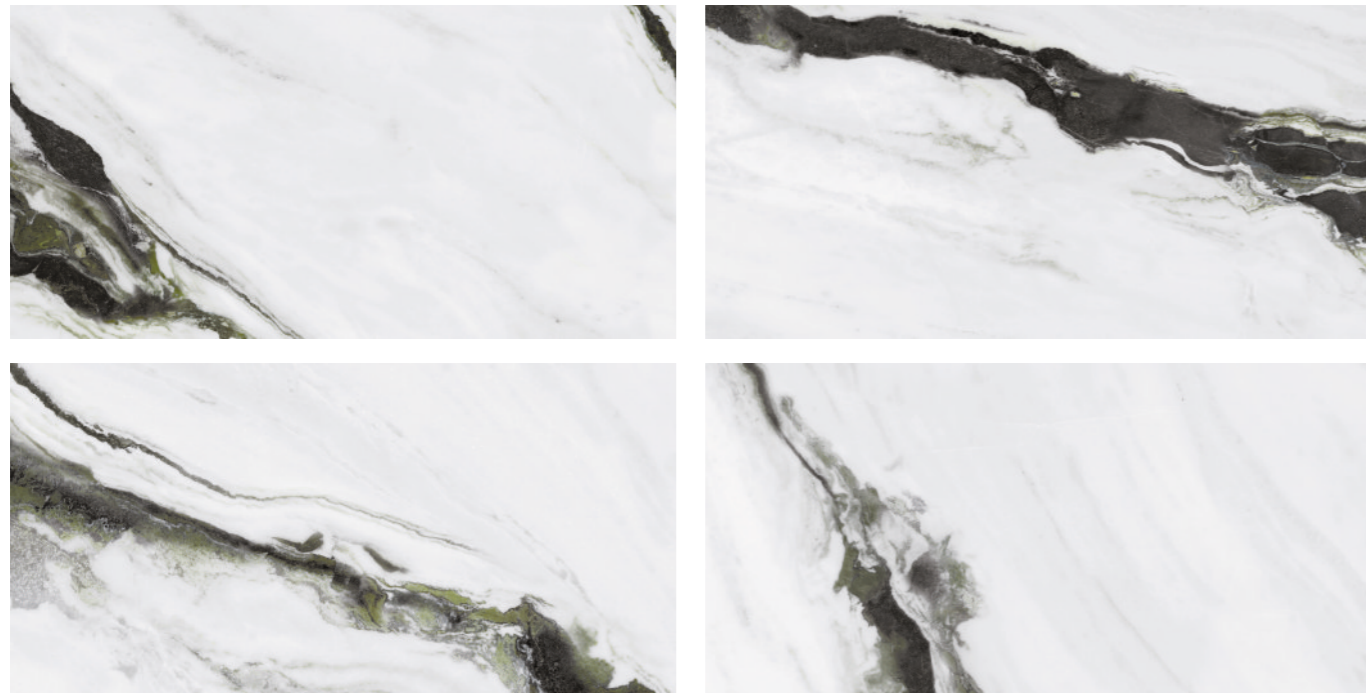

/ SENSITOUCH

Oxyd Blanco

LUXE LIFESTYLES

DG Matt Finish | Thickness 9mm

Persian Blanco

/ SENSITOUCH

LUXURIOUS LIFESTYLES

DG Matt Finish | Thickness 9mm