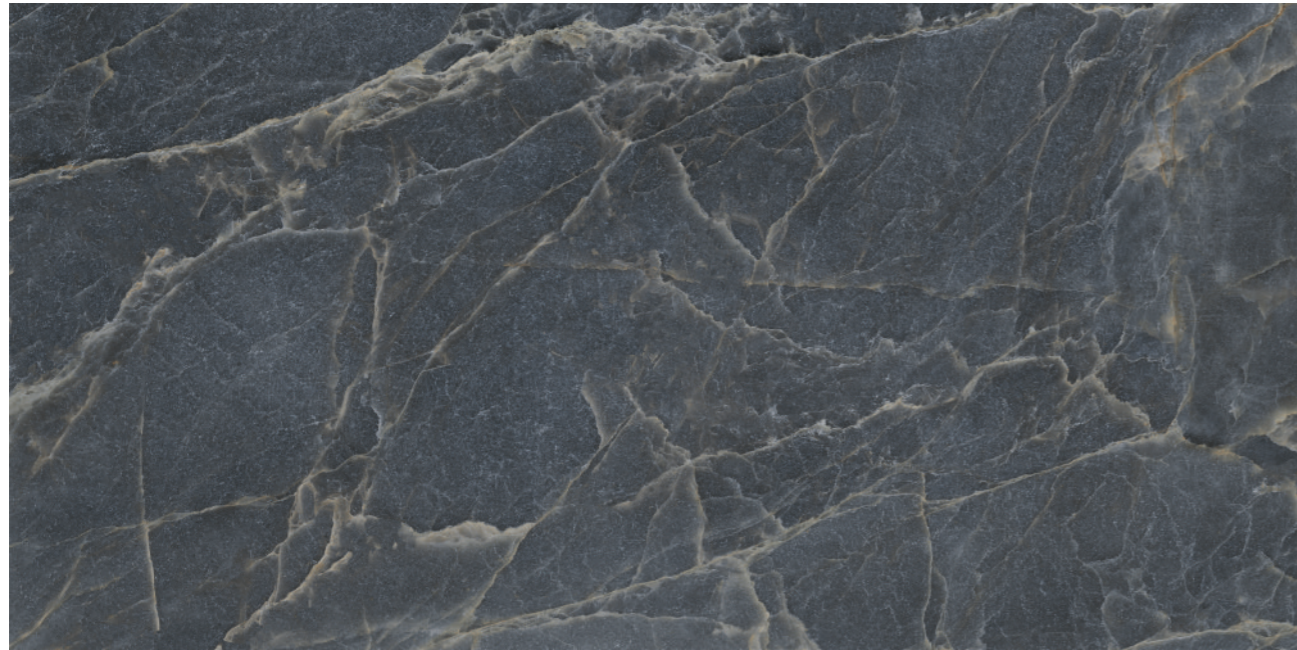

EXOTIC ESSENCE

DG Matt Finish | Thickness 9mm

Essent Blue