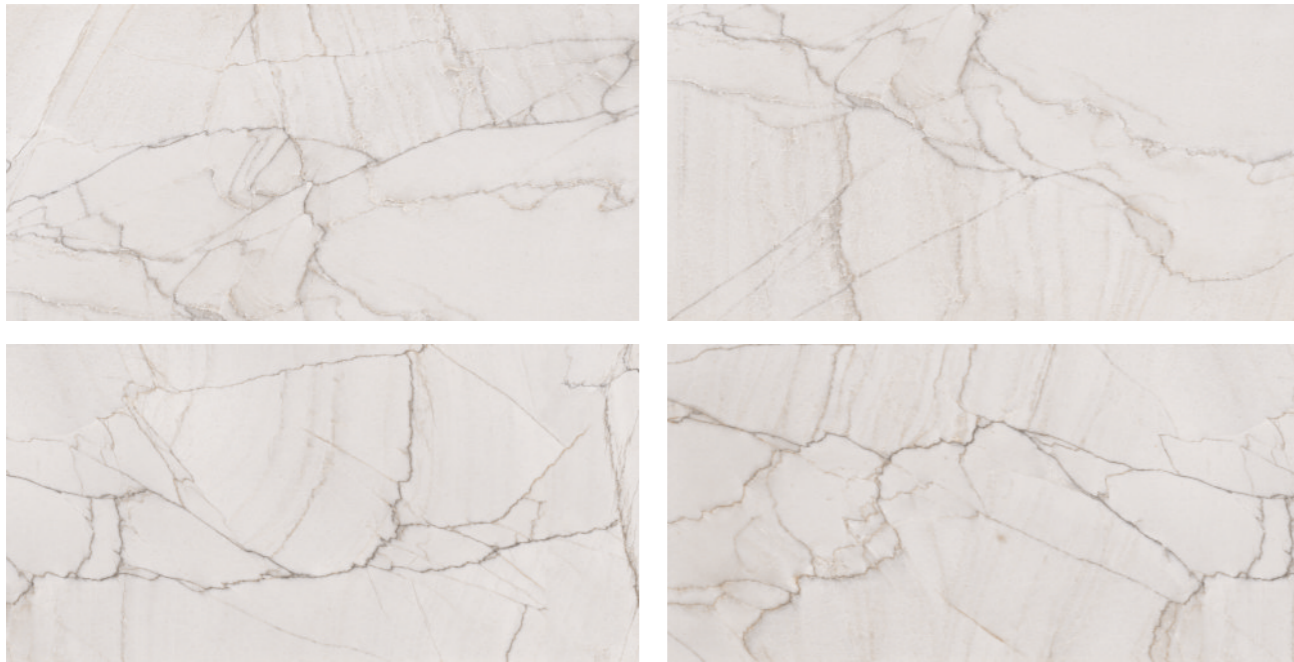

TRANQUIL TEXTURES

DG Matt Finish | Thickness 9mm

Night Lux Gray

/ SENSITOUCH

Night Lux Nero

MODERN SIMPLICITY

DG Matt Finish | Thickness 9mm

Onice Crema