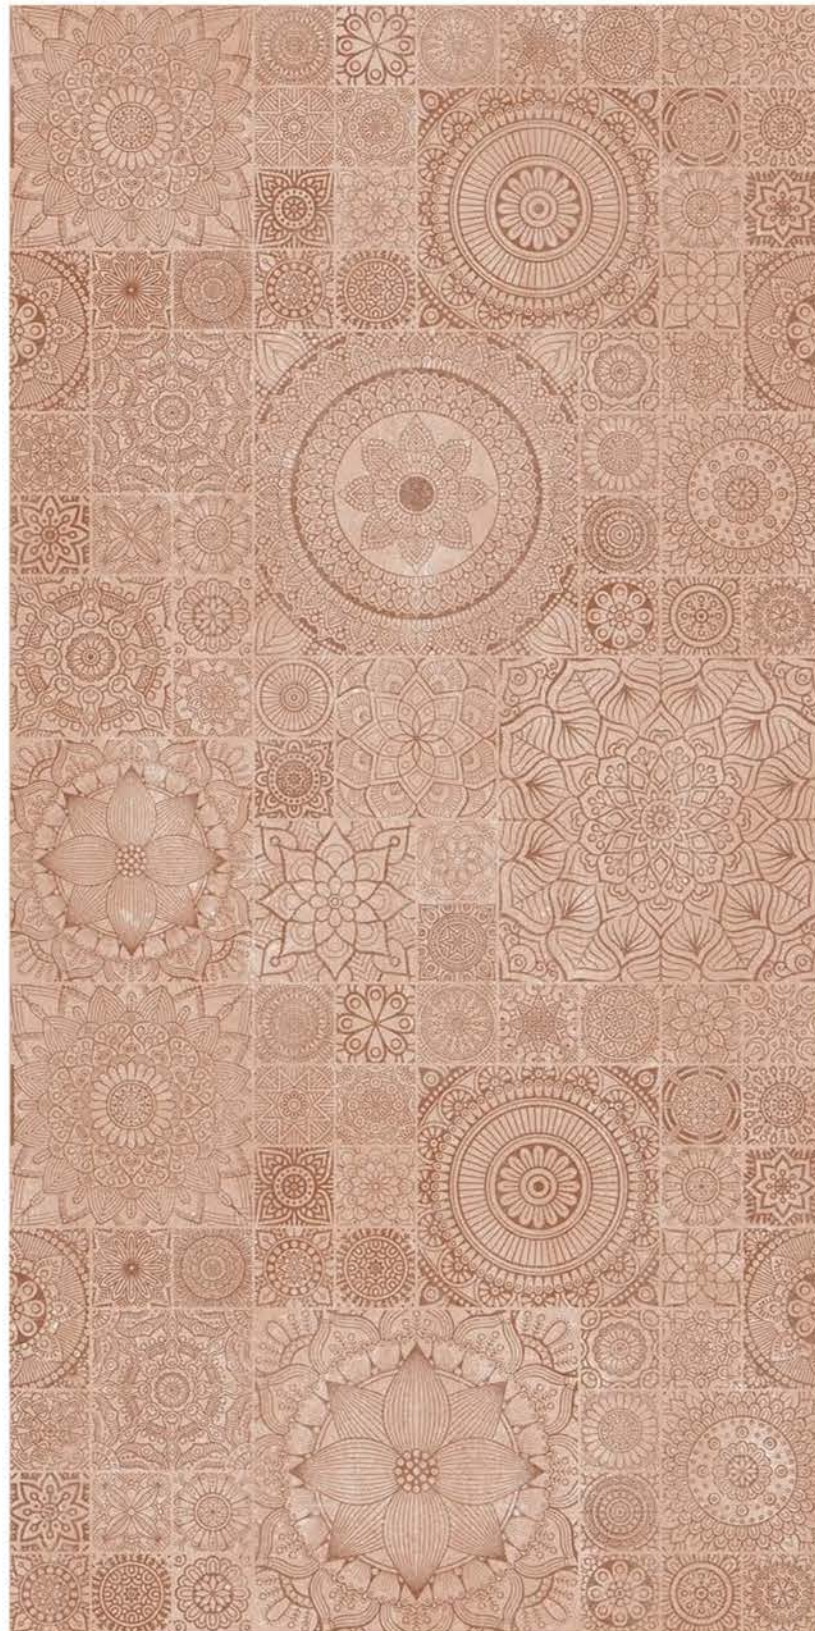

CARVING
DECOR
COLLECTION

| Size
600x
1200mm

| Surface
Carving