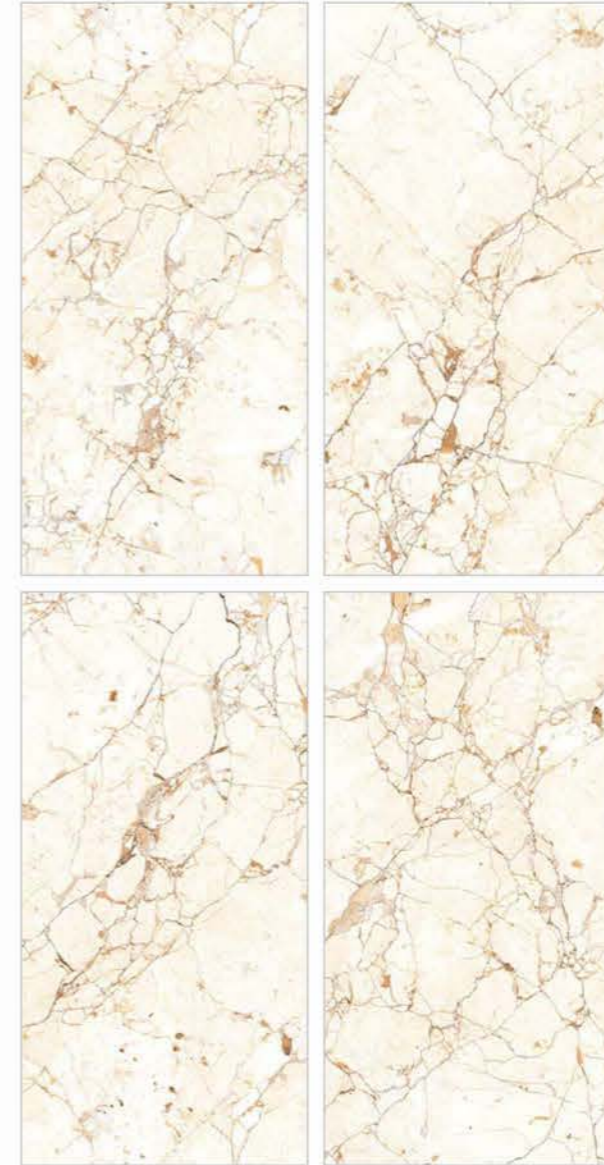

1 Floor
PERLATO ROYAL

CARVING
COLLECTION

CARVING
COLLECTION

| Size
600x
1200mm

| Surface
Carving

| Random
04

**ROSALIYA
TUSK**

| Wall & Floor
ROSALIYA TUSK