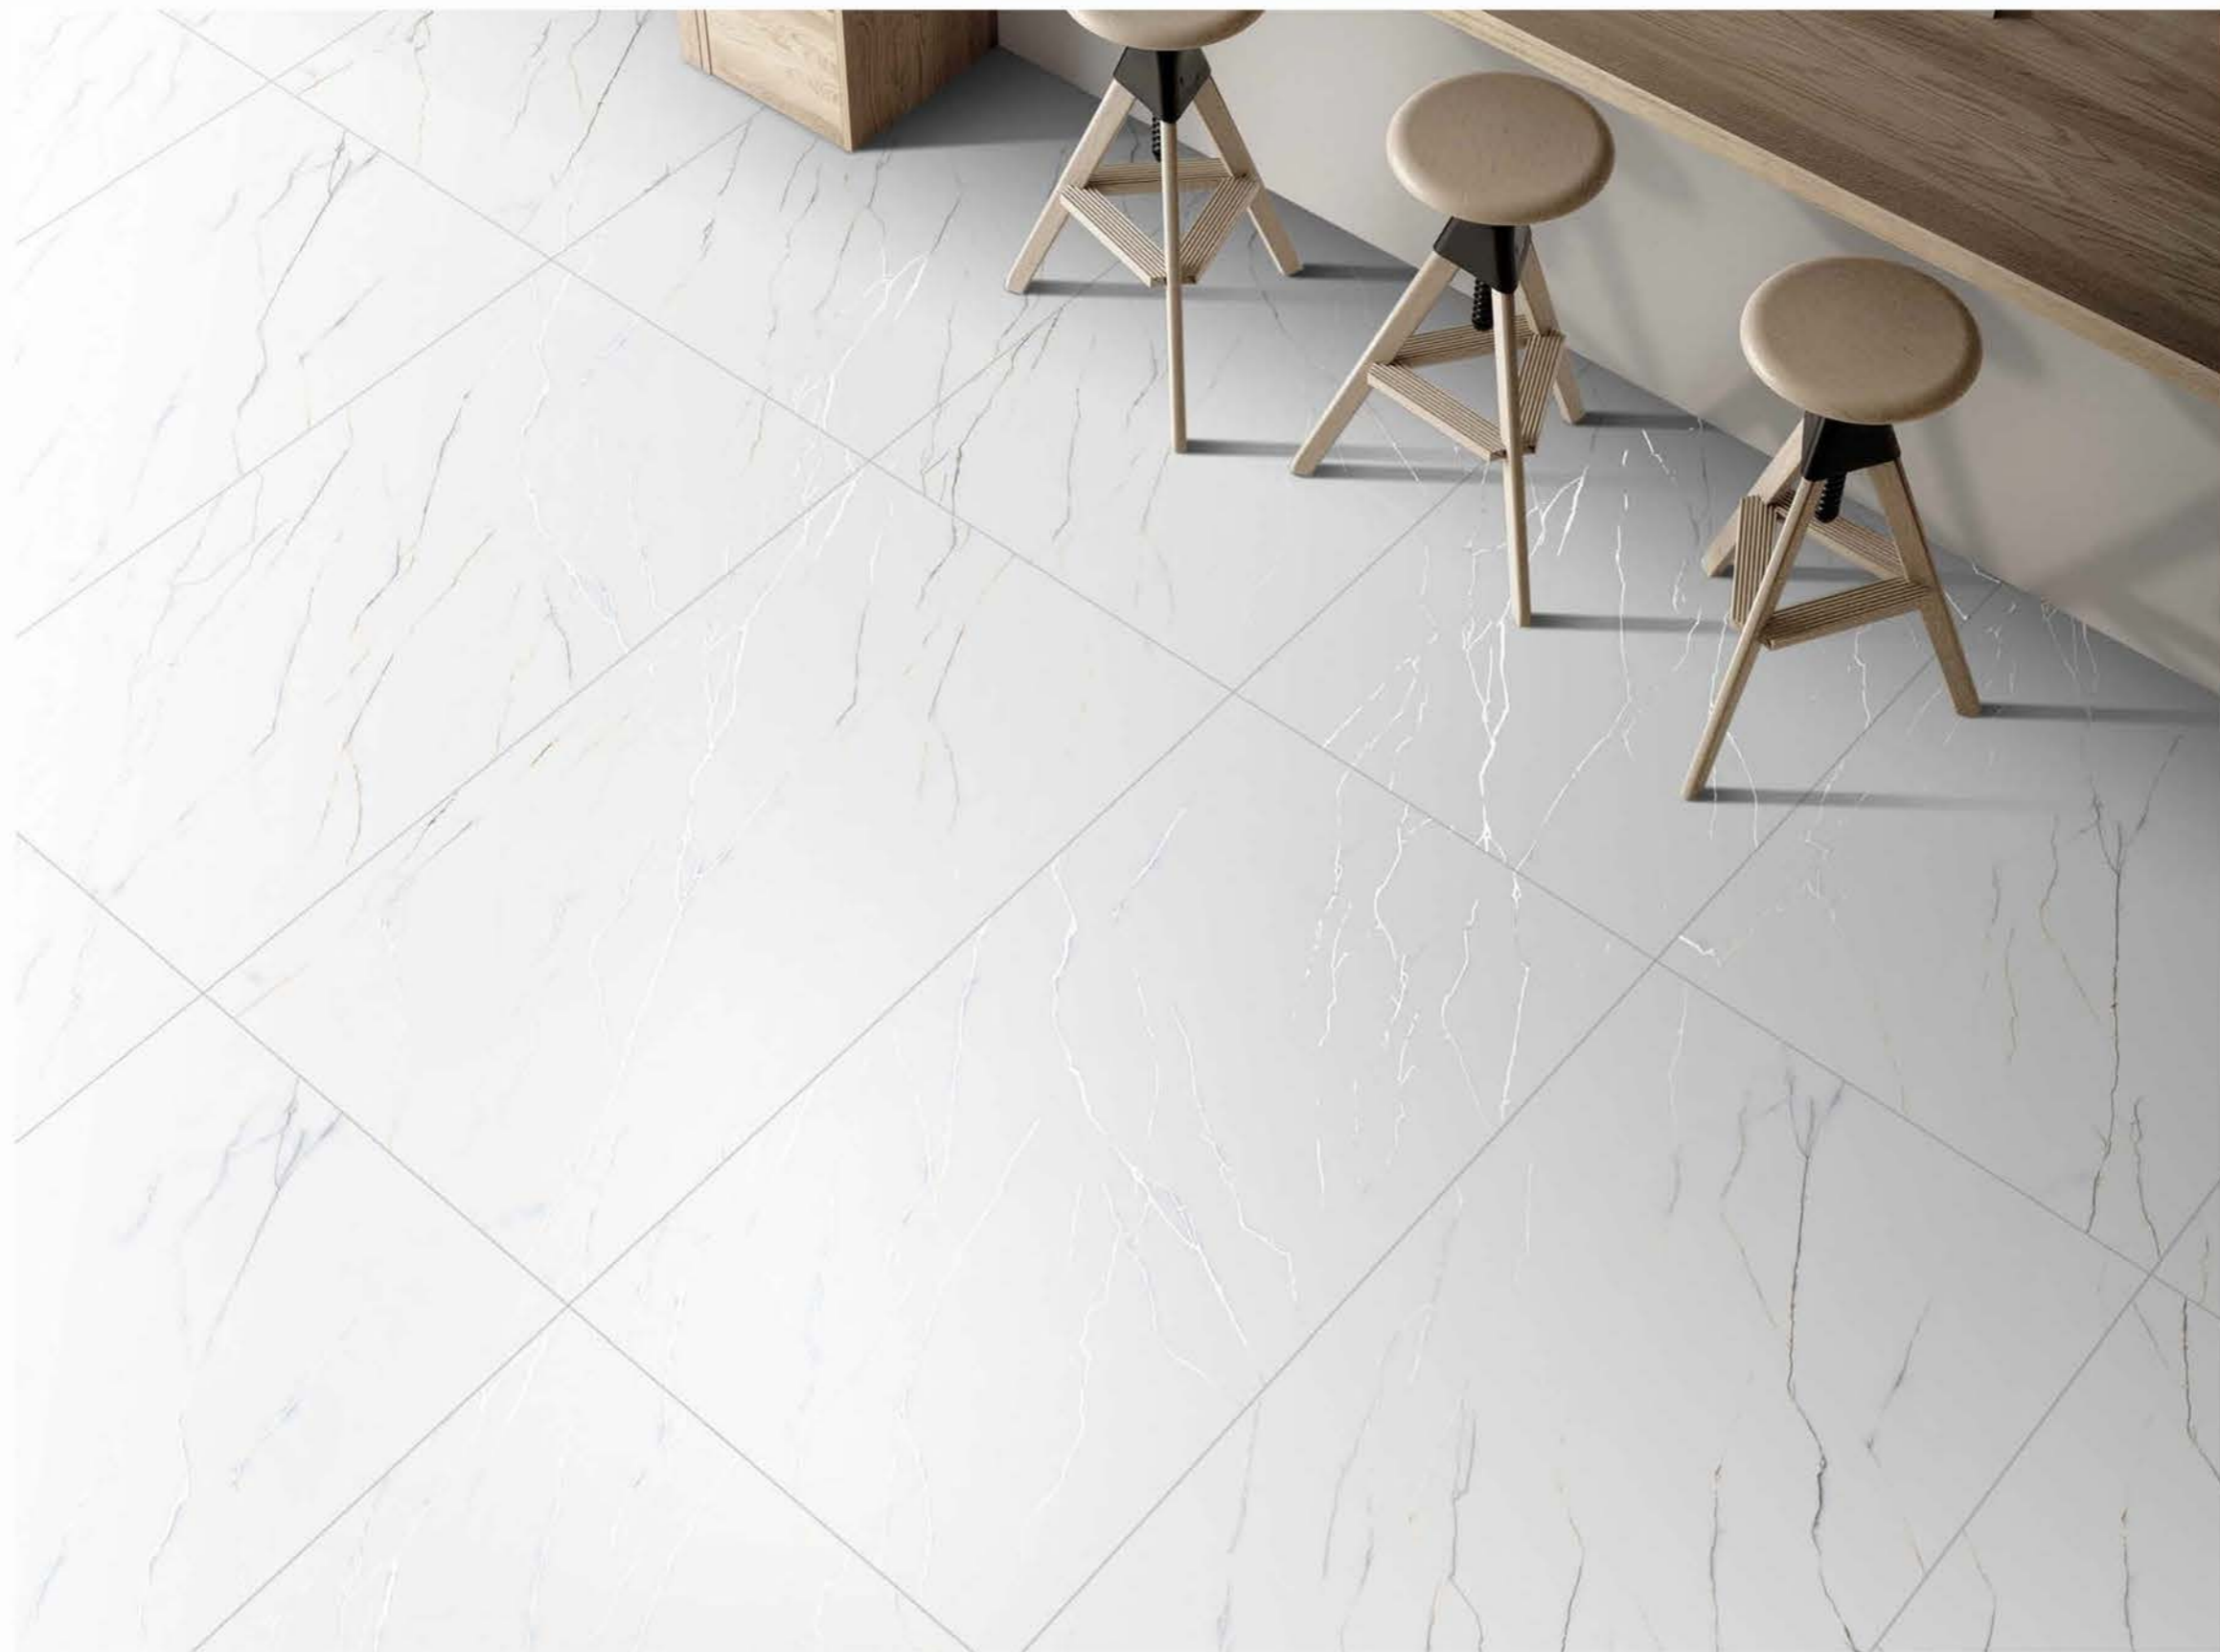

1 Floor
ORIYAN WHITE

CARVING
COLLECTION