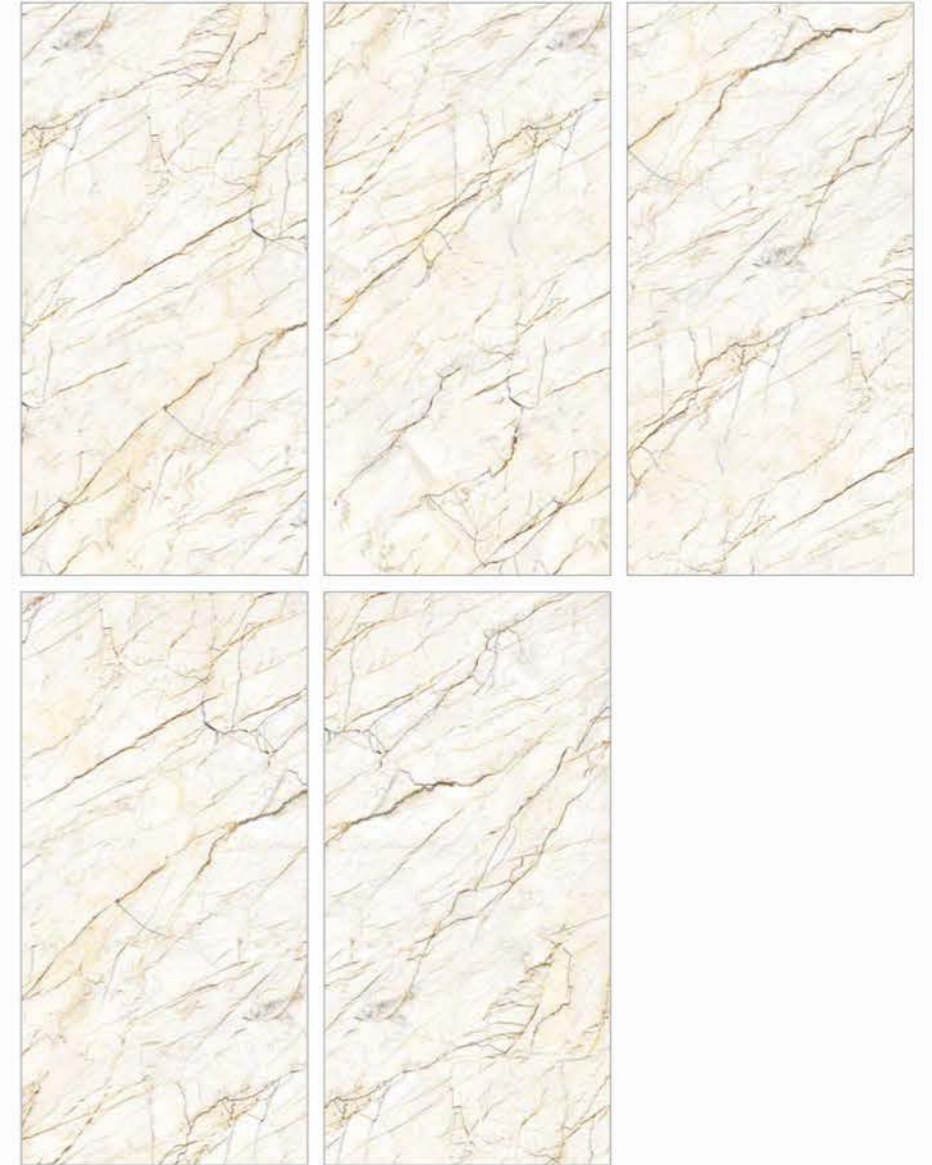

CARVING
COLLECTION

| Size
600x
1200mm

| Surface
Carving

| Random
05

**VALANCIA
NATURAL**