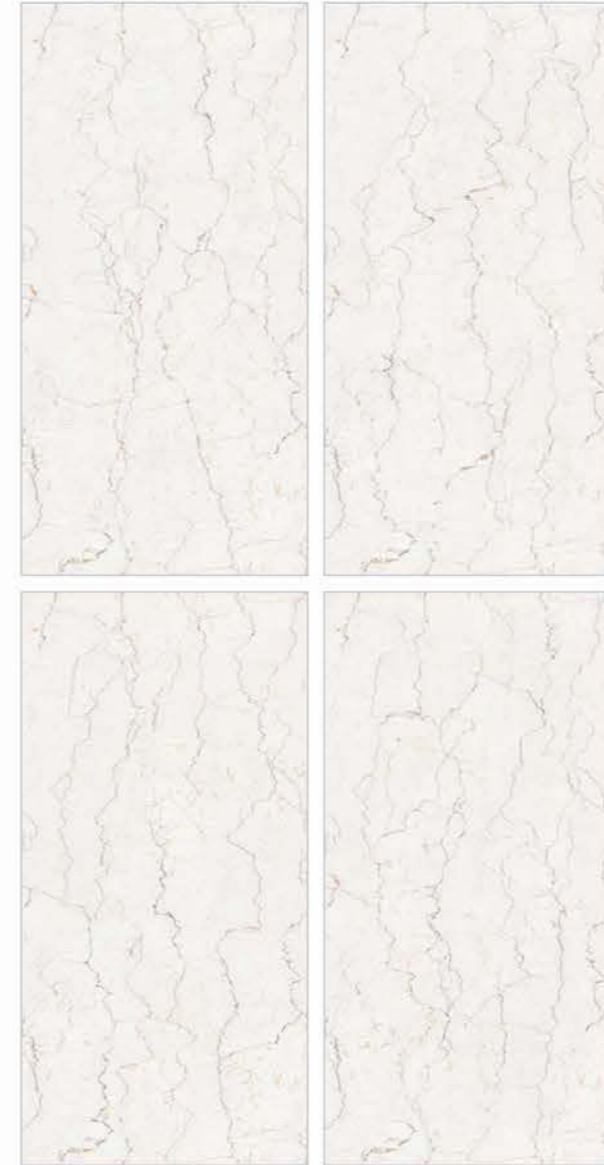

CARVING
COLLECTION

| Size
600x
1200mm

| Surface
Carving

| Random
04

**OSCAR
TUSK**